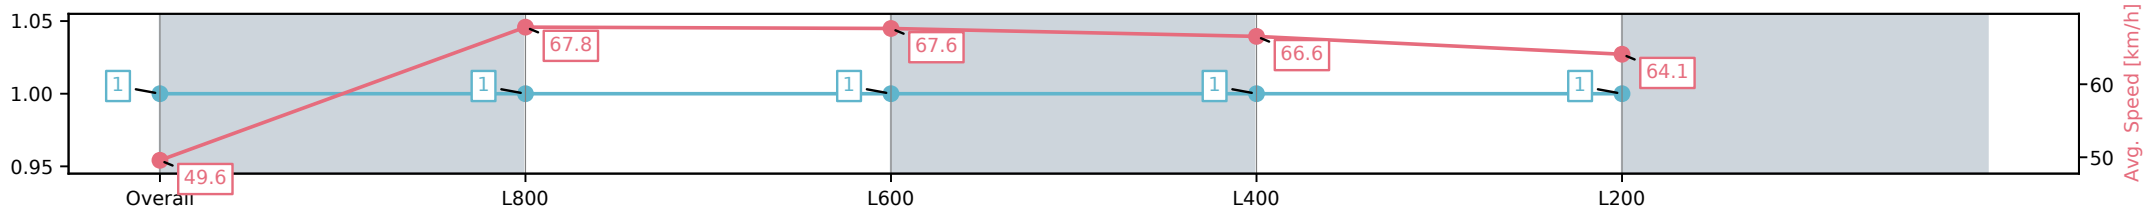

Race 1: Sportsbet Same Race Multi Handicap - 1000m

15 February 2025 - 12:27PM

Track Rating: Good 4, Weather: Overcast, Rail Position: +3m
1000m-W/Post, True Remainder

Section	Overall	L800	L600	L400	L200
Section Times	0:57.98[1] (0:14.52)	0:43.46[1] (0:10.67)	0:32.79[1] (0:10.79)	0:22.00[1] (0:10.88)	0:11.12[1] (0:11.12)
Average Speed [km/h]	49.6	67.8	67.6	66.6	64.1
Top Speed [km/h]	67.0	69.6	68.5	67.5	66.5
Avg. Dist. to Rail [m]	3.4	1.2	2.3	4.3	6.0
Avg. Stride Freq. [Hz]	2.2	2.4	2.4	2.5	2.4
Avg. Stride Length [m]	6.3	7.8	7.8	7.5	7.4