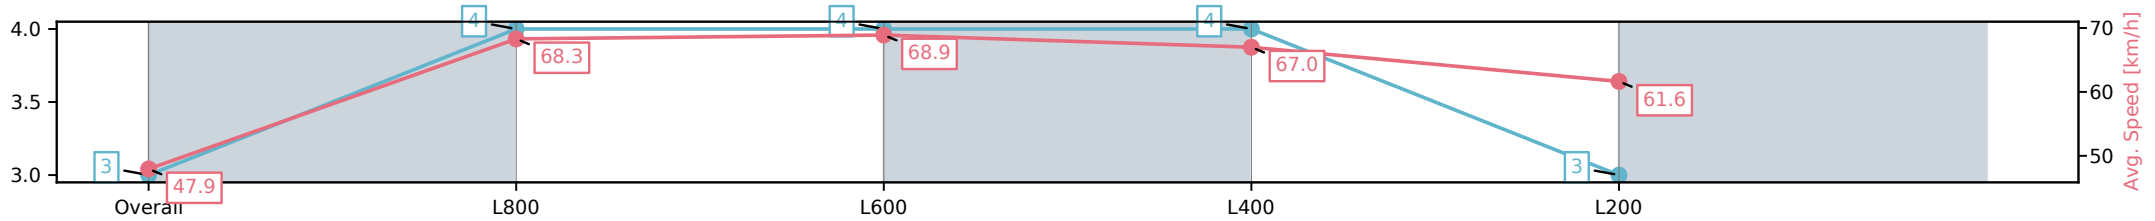

Section	Overall	L800	L600	L400	L200
Section Times	0:58.62[3] (0:15.02)	0:43.60[4] (0:10.59)	0:33.01[4] (0:10.64)	0:22.37[4] (0:10.81)	0:11.56[3] (0:11.56)
Average Speed [km/h]	47.9	68.3	68.9	67.0	61.6
Top Speed [km/h]	66.3	69.4	69.4	69.2	64.8
Avg. Dist. to Rail [m]	4.0	2.4	2.8	5.3	7.9
Avg. Stride Freq. [Hz]	2.3	2.5	2.6	2.6	2.5
Avg. Stride Length [m]	5.6	7.2	7.3	7.1	6.8