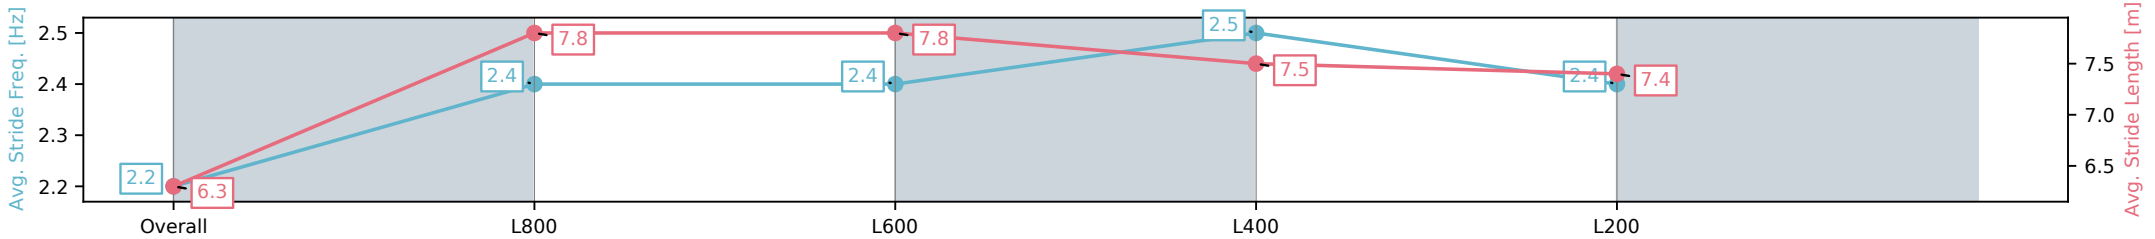

Race 1: Sportsbet Same Race Multi Handicap - 1000m

15 February 2025 - 12:27PM

Track Rating: Good 4, Weather: Overcast, Rail Position: +3m
1000m-W/Post, True Remainder

Section	Overall	L800	L600	L400	L200
Section Times	0:57.98[1] (0:14.52)	0:43.46[1] (0:10.67)	0:32.79[1] (0:10.79)	0:22.00[1] (0:10.88)	0:11.12[1] (0:11.12)
Average Speed [km/h]	49.6	67.8	67.6	66.6	64.1
Top Speed [km/h]	67.0	69.6	68.5	67.5	66.5
Avg. Dist. to Rail [m]	3.4	1.2	2.3	4.3	6.0
Avg. Stride Freq. [Hz]	2.2	2.4	2.4	2.5	2.4
Avg. Stride Length [m]	6.3	7.8	7.8	7.5	7.4