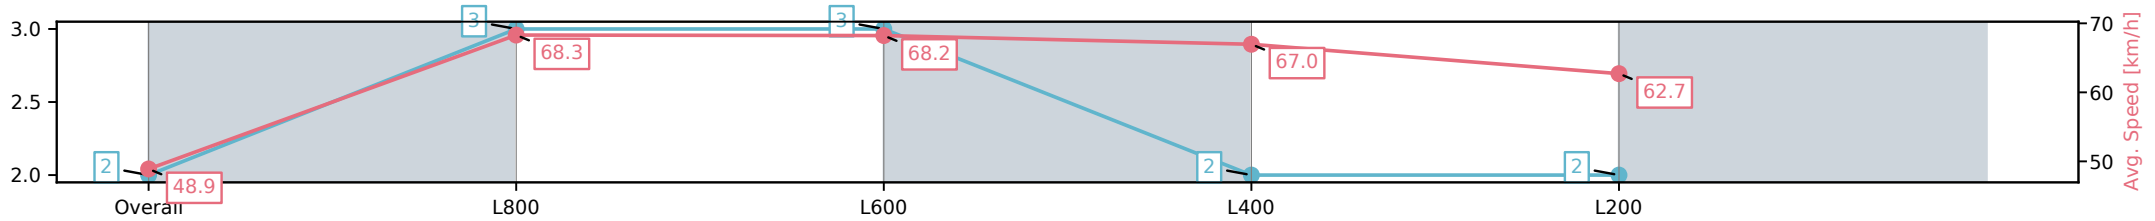

Section	Overall	L800	L600	L400	L200
Section Times	0:58.28[2] (0:14.72)	0:43.56[3] (0:10.59)	0:32.97[3] (0:10.79)	0:22.18[2] (0:10.84)	0:11.34[2] (0:11.34)
Average Speed [km/h]	48.9	68.3	68.2	67.0	62.7
Top Speed [km/h]	66.5	69.8	70.4	67.7	66.5
Avg. Dist. to Rail [m]	4.5	1.6	3.6	4.7	6.2
Avg. Stride Freq. [Hz]	2.1	2.3	2.4	2.4	2.3
Avg. Stride Length [m]	6.4	8.2	7.9	7.5	7.4