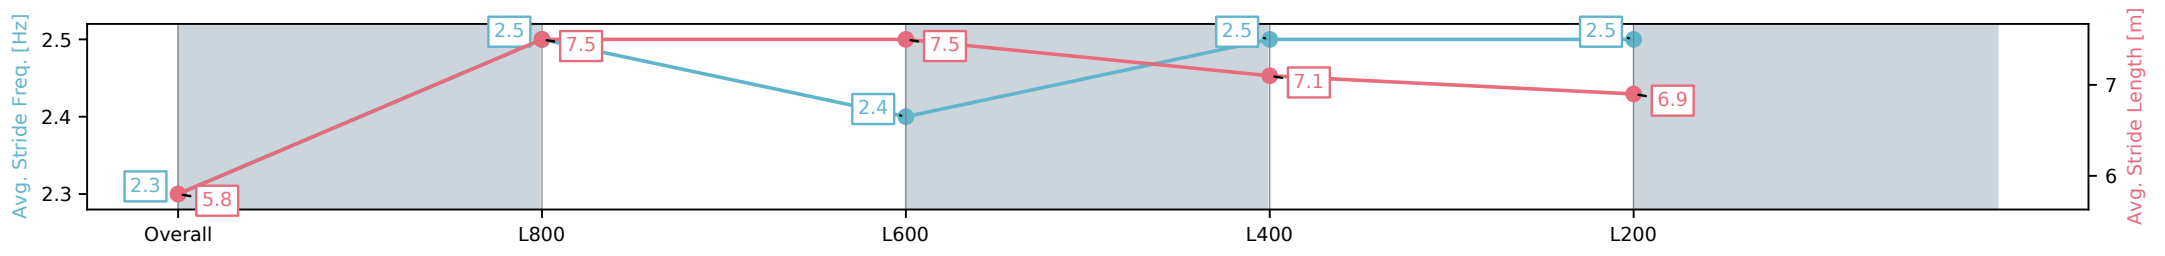

Horse/Jockey Name	CORK HARBOUR/Ben Price
Finish Rank	4
Fastest Section Time (Section)	0:10.65 (L800)
Top Speed [km/h] (Section)	67.9 (Overall)
Race State	Finished

Morphettville Parks SA - Professional
Race 1: Sportsbet Same Race Multi Handicap - 1000m
15 February 2025 - 12:27PM
Track Rating: Good 4, Weather: Overcast, Rail Position: +3m
1000m-W/Post, True Remainder

Section	Overall	L800	L600	L400	L200
Section Times	0:58.69[4] (0:14.54)	0:44.15[2] (0:10.65)	0:33.50[2] (0:10.92)	0:22.58[3] (0:11.10)	0:11.48[4] (0:11.48)
Average Speed [km/h]	49.6	67.4	66.2	65.3	61.9
Top Speed [km/h]	67.3	67.9	67.5	66.1	65.0
Avg. Dist. to Rail [m]	2.4	0.6	1.5	4.1	7.0
Avg. Stride Freq. [Hz]	2.3	2.5	2.4	2.5	2.5
Avg. Stride Length [m]	5.8	7.5	7.5	7.1	6.9

[ ] Ranking at each section and finish
-:-:- No data available at this section
NA No data available