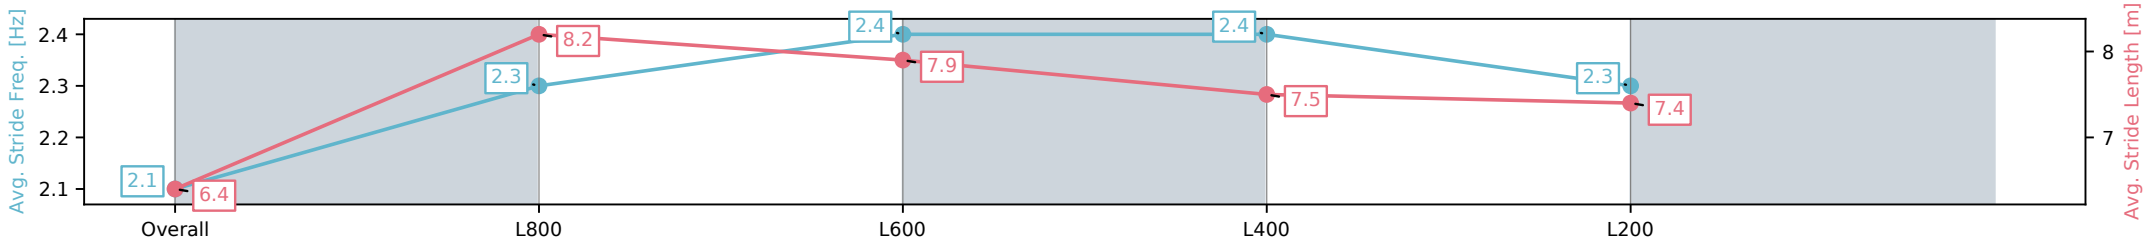

Section	Overall	L800	L600	L400	L200
Section Times	0:58.28[2] (0:14.72)	0:43.56[3] (0:10.59)	0:32.97[3] (0:10.79)	0:22.18[2] (0:10.84)	0:11.34[2] (0:11.34)
Average Speed [km/h]	48.9	68.3	68.2	67.0	62.7
Top Speed [km/h]	66.5	69.8	70.4	67.7	66.5
Avg. Dist. to Rail [m]	4.5	1.6	3.6	4.7	6.2
Avg. Stride Freq. [Hz]	2.1	2.3	2.4	2.4	2.3
Avg. Stride Length [m]	6.4	8.2	7.9	7.5	7.4