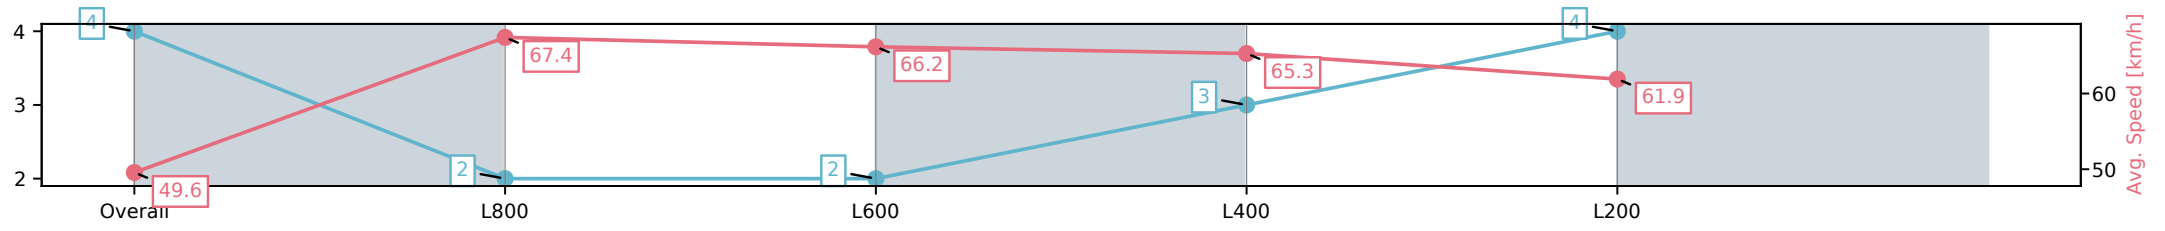

Horse/Jockey Name	CORK HARBOUR/Ben Price
Finish Rank	4
Fastest Section Time (Section)	0:10.65 (L800)
Top Speed [km/h] (Section)	67.9 (Overall)
Race State	Finished

Morphettville Parks SA - Professional
Race 1: Sportsbet Same Race Multi Handicap - 1000m
15 February 2025 - 12:27PM
Track Rating: Good 4, Weather: Overcast, Rail Position: +3m
1000m-W/Post, True Remainder

Section	Overall	L800	L600	L400	L200
Section Times	0:58.69[4] (0:14.54)	0:44.15[2] (0:10.65)	0:33.50[2] (0:10.92)	0:22.58[3] (0:11.10)	0:11.48[4] (0:11.48)
Average Speed [km/h]	49.6	67.4	66.2	65.3	61.9
Top Speed [km/h]	67.3	67.9	67.5	66.1	65.0
Avg. Dist. to Rail [m]	2.4	0.6	1.5	4.1	7.0
Avg. Stride Freq. [Hz]	2.3	2.5	2.4	2.5	2.5
Avg. Stride Length [m]	5.8	7.5	7.5	7.1	6.9

[ ] Ranking at each section and finish
-:-:- No data available at this section
NA No data available