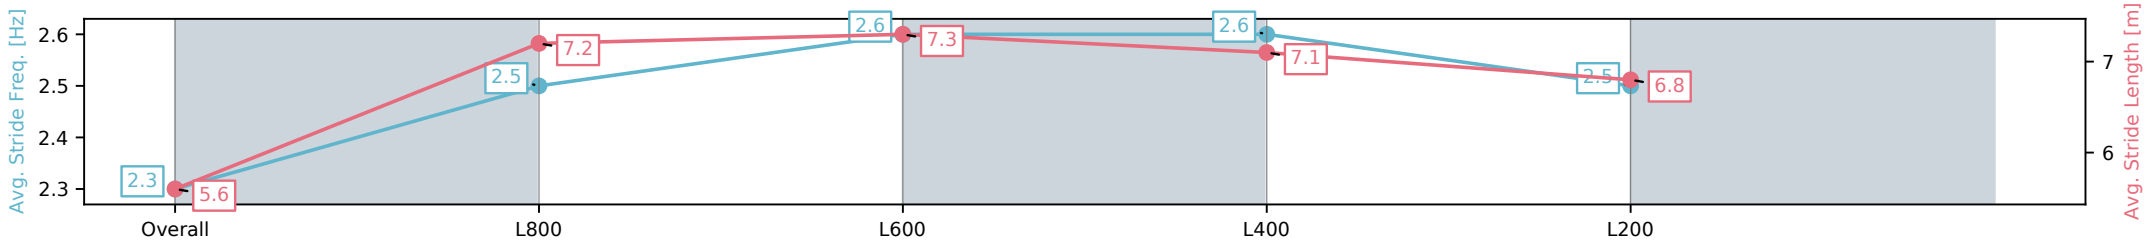

Section	Overall	L800	L600	L400	L200
Section Times	0:58.62[3] (0:15.02)	0:43.60[4] (0:10.59)	0:33.01[4] (0:10.64)	0:22.37[4] (0:10.81)	0:11.56[3] (0:11.56)
Average Speed [km/h]	47.9	68.3	68.9	67.0	61.6
Top Speed [km/h]	66.3	69.4	69.4	69.2	64.8
Avg. Dist. to Rail [m]	4.0	2.4	2.8	5.3	7.9
Avg. Stride Freq. [Hz]	2.3	2.5	2.6	2.6	2.5
Avg. Stride Length [m]	5.6	7.2	7.3	7.1	6.8