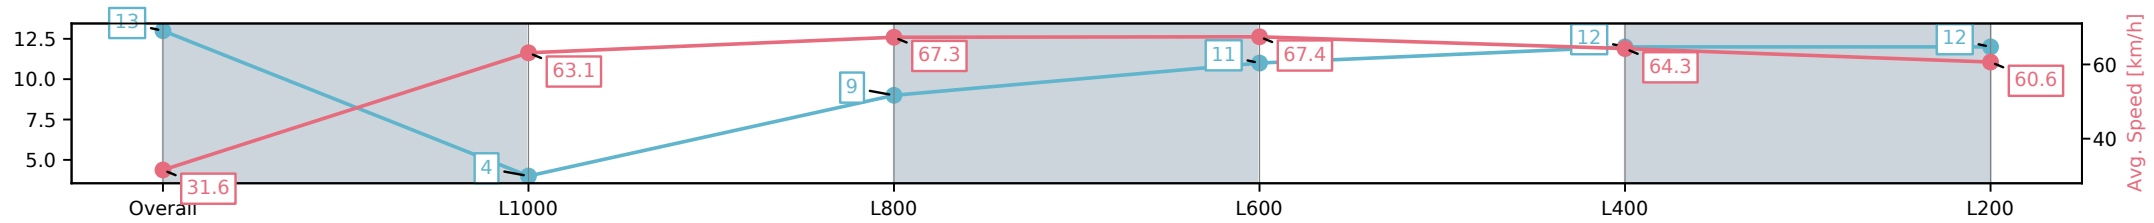

Horse/Jockey Name	CLARENCE/Kayla Crowther
Finish Rank	13
Fastest Section Time (Section)	0:10.71 (L600)
Top Speed [km/h] (Section)	68.6 (L800)
Race State	Finished

Morphettville SA - Professional
Race 9: Grand Syndicates Handicap - 1050m

08 February 2025 - 5:21PM

Track Rating: Good 3, Weather: Fine, Rail Position: +5m Entire

Section	Overall	L1000	L800	L600	L400	L200
Section Times	1:01.62[13] (0:05.69)	0:55.93[4] (0:11.41)	0:44.52[9] (0:10.72)	0:33.80[11] (0:10.71)	0:23.09[12] (0:11.22)	0:11.87[12] (0:11.87)
Average Speed [km/h]	31.6	63.1	67.3	67.4	64.3	60.6
Top Speed [km/h]	55.4	66.4	68.3	68.6	66.5	63.1
Avg. Dist. to Rail [m]	3.2	1.9	0.8	0.5	2.8	4.4
Avg. Stride Freq. [Hz]	2.0	2.3	2.3	2.4	2.3	2.3
Avg. Stride Length [m]	3.3	7.7	8.0	7.9	7.6	7.4

[ ] Ranking at each section and finish
-:-:- No data available at this section
NA No data available