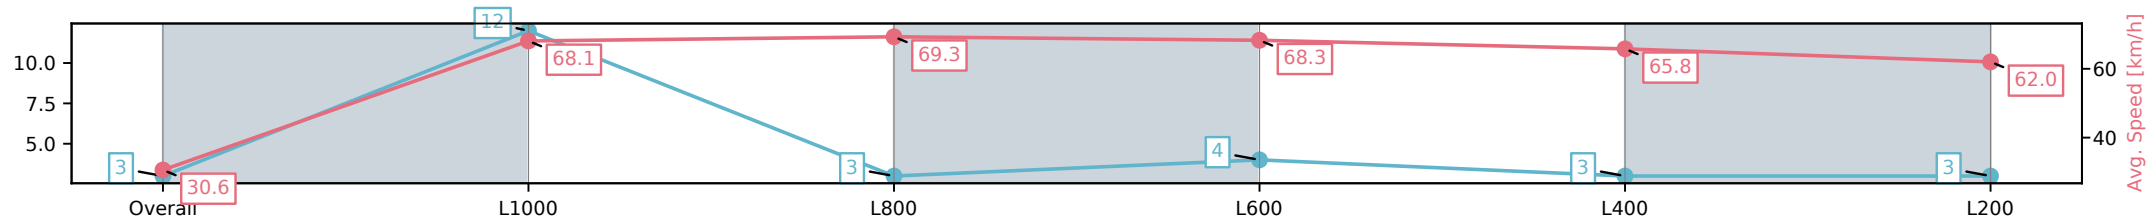

Morphettville SA - Professional
Race 9: Grand Syndicates Handicap - 1050m

08 February 2025 - 5:21PM
Track Rating: Good 3, Weather: Fine, Rail Position: +5m Entire

Section	Overall	L1000	L800	L600	L400	L200
Section Times	1:00.17[3] (0:05.92)	0:54.25[12] (0:10.59)	0:43.66[3] (0:10.46)	0:33.20[4] (0:10.60)	0:22.60[3] (0:11.00)	0:11.60[3] (0:11.60)
Average Speed [km/h]	30.6	68.1	69.3	68.3	65.8	62.0
Top Speed [km/h]	60.9	71.0	70.6	69.2	67.3	64.3
Avg. Dist. to Rail [m]	9.9	6.1	2.2	0.9	4.8	8.0
Avg. Stride Freq. [Hz]	2.3	2.5	2.5	2.5	2.4	2.4
Avg. Stride Length [m]	2.8	7.5	7.8	7.6	7.4	7.2