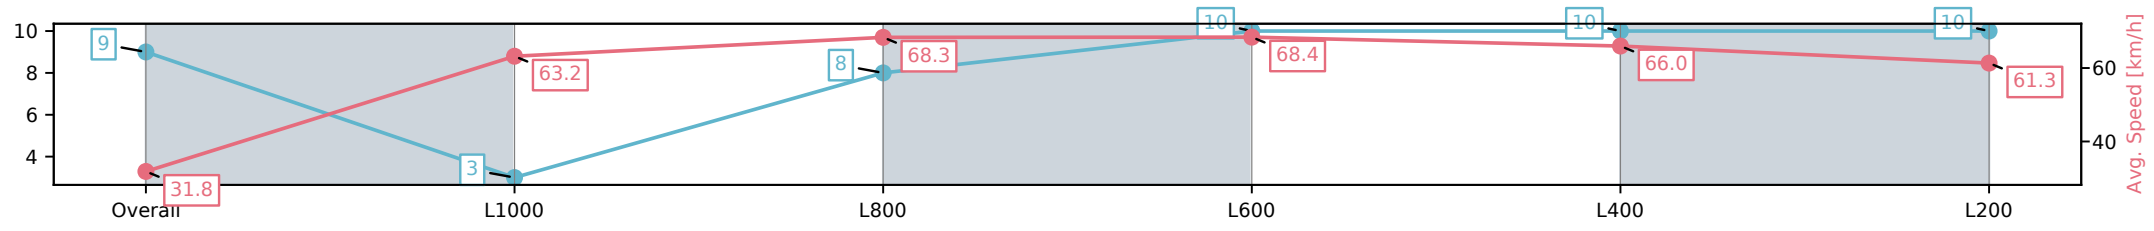

Horse/Jockey Name	MY RUBY/Emily Finnegan
Finish Rank	9
Fastest Section Time (Section)	0:10.60 (L600)
Top Speed [km/h] (Section)	69.3 (L1000)
Race State	Finished

Morphettville SA - Professional
Race 9: Grand Syndicates Handicap - 1050m

08 February 2025 - 5:21PM
Track Rating: Good 3, Weather: Fine, Rail Position: +5m Entire

Section	Overall	L1000	L800	L600	L400	L200
Section Times	1:00.98[9] (0:05.69)	0:55.29[3] (0:11.39)	0:43.90[8] (0:10.61)	0:33.29[10] (0:10.60)	0:22.69[10] (0:10.94)	0:11.75[10] (0:11.75)
Average Speed [km/h]	31.8	63.2	68.3	68.4	66.0	61.3
Top Speed [km/h]	53.8	67.6	69.3	69.2	67.8	64.8
Avg. Dist. to Rail [m]	7.7	5.3	2.3	1.3	5.5	9.5
Avg. Stride Freq. [Hz]	2.3	2.5	2.6	2.6	2.5	2.4
Avg. Stride Length [m]	2.9	7.0	7.4	7.3	7.1	6.8

[ ] Ranking at each section and finish
-:-:- No data available at this section
NA No data available