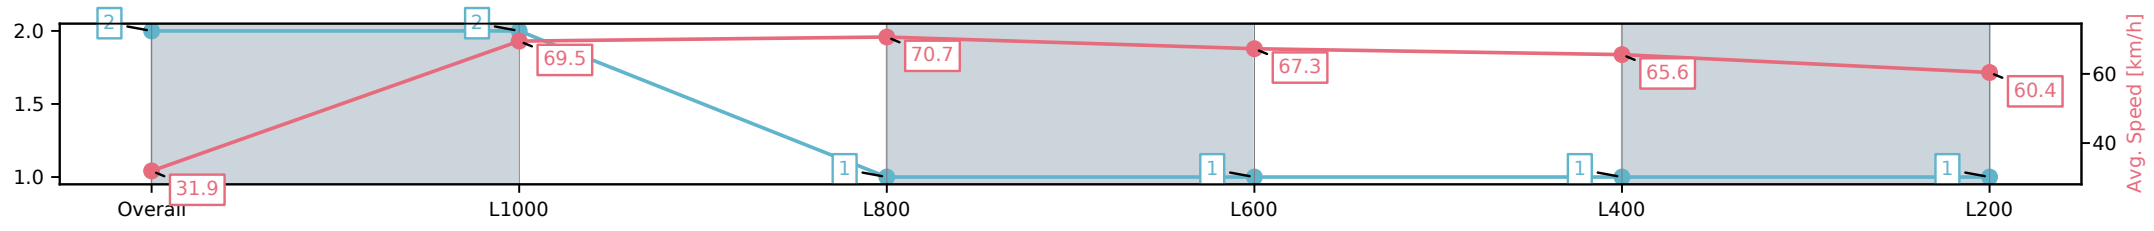

Horse/Jockey Name	VEXATIOUS DANCER/Ben Price
Finish Rank	2
Fastest Section Time (Section)	0:10.28 (L800)
Top Speed [km/h] (Section)	72.7 (Overall)
Race State	Finished

Morphettville SA - Professional
Race 9: Grand Syndicates Handicap - 1050m

08 February 2025 - 5:21PM
Track Rating: Good 3, Weather: Fine, Rail Position: +5m Entire

Section	Overall	L1000	L800	L600	L400	L200
Section Times	1:00.06[2] (0:05.67)	0:54.39[2] (0:10.37)	0:44.02[1] (0:10.28)	0:33.73[1] (0:10.77)	0:22.96[1] (0:11.04)	0:11.92[1] (0:11.92)
Average Speed [km/h]	31.9	69.5	70.7	67.3	65.6	60.4
Top Speed [km/h]	60.4	72.7	72.7	68.2	67.2	64.7
Avg. Dist. to Rail [m]	11.1	7.3	2.3	1.6	5.2	5.5
Avg. Stride Freq. [Hz]	2.3	2.5	2.5	2.4	2.4	2.3
Avg. Stride Length [m]	2.8	7.5	7.8	7.7	7.5	7.3

[ ] Ranking at each section and finish
-:-:- No data available at this section
NA No data available