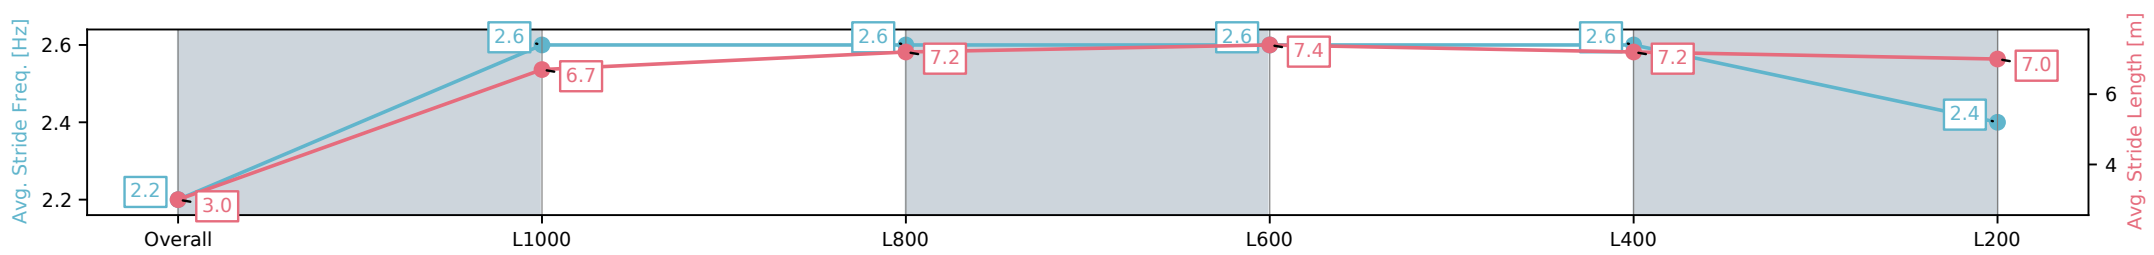

Horse/Jockey Name	STARTIDE/Lachlan Neindorf
Finish Rank	6
Fastest Section Time (Section)	0:10.51 (L600)
Top Speed [km/h] (Section)	70.6 (L800)
Race State	Finished

Morphettville SA - Professional
Race 9: Grand Syndicates Handicap - 1050m

08 February 2025 - 5:21PM
Track Rating: Good 3, Weather: Fine, Rail Position: +5m Entire

Section	Overall	L1000	L800	L600	L400	L200
Section Times	1:00.50[6] (0:05.70)	0:54.80[5] (0:11.43)	0:43.37[11] (0:10.52)	0:32.85[9] (0:10.51)	0:22.34[8] (0:10.68)	0:11.66[8] (0:11.66)
Average Speed [km/h]	31.8	62.9	69.2	69.9	67.7	61.8
Top Speed [km/h]	54.2	67.9	69.8	70.6	69.2	65.8
Avg. Dist. to Rail [m]	11.7	7.4	2.8	3.7	4.7	5.2
Avg. Stride Freq. [Hz]	2.2	2.6	2.6	2.6	2.6	2.4
Avg. Stride Length [m]	3.0	6.7	7.2	7.4	7.2	7.0

[ ] Ranking at each section and finish
-:-:- No data available at this section
NA No data available