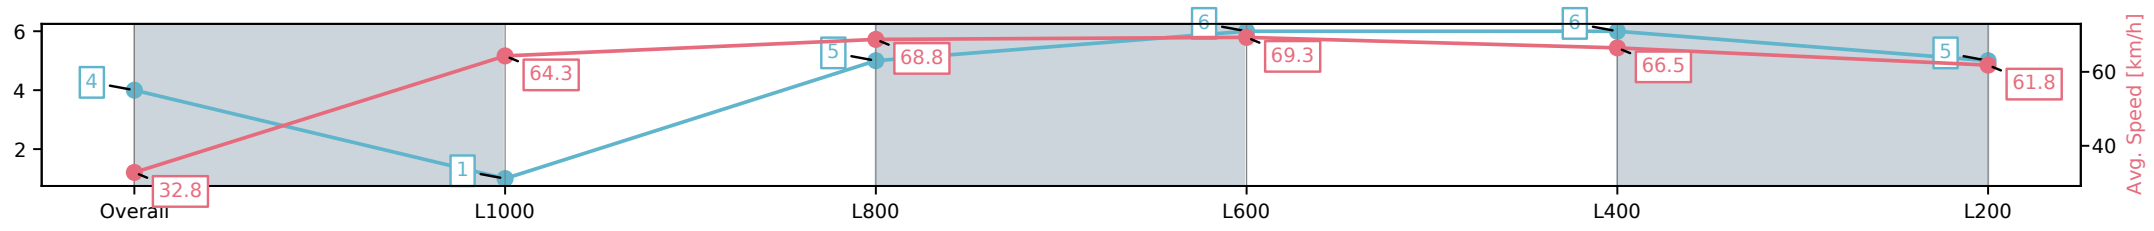

Morphettville SA - Professional
 Race 9: Grand Syndicates Handicap - 1050m

08 February 2025 - 5:21PM

Track Rating: Good 3, Weather: Fine, Rail Position: +5m Entire

Section	Overall	L1000	L800	L600	L400	L200
Section Times	1:00.39[4] (0:05.50)	0:54.89[1] (0:11.20)	0:43.69[5] (0:10.56)	0:33.12[6] (0:10.56)	0:22.55[6] (0:10.89)	0:11.66[5] (0:11.66)
Average Speed [km/h]	32.8	64.3	68.8	69.3	66.5	61.8
Top Speed [km/h]	54.2	68.6	70.2	69.9	68.6	65.1
Avg. Dist. to Rail [m]	8.5	6.5	2.9	3.2	7.5	10.9
Avg. Stride Freq. [Hz]	2.2	2.7	2.6	2.6	2.6	2.6
Avg. Stride Length [m]	3.1	6.7	7.3	7.3	7.1	6.7