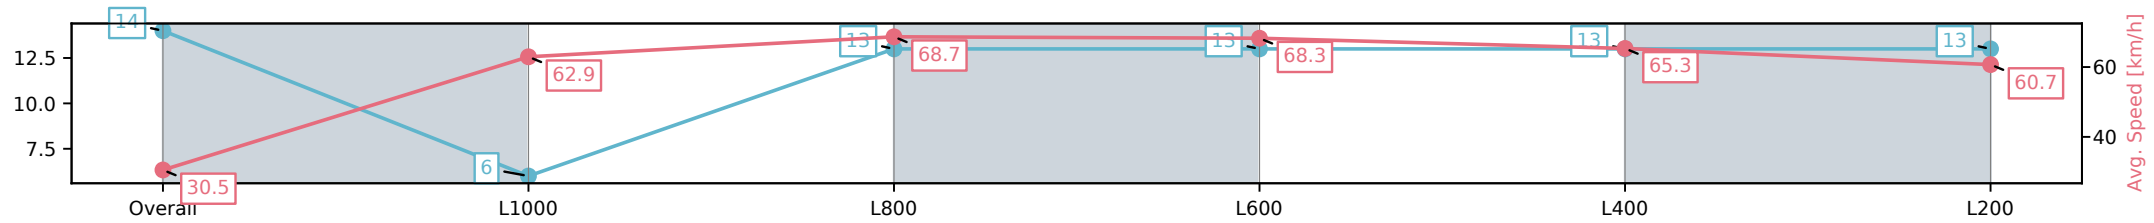

Horse/Jockey Name	HALLSTATT/Alana Livesey
Finish Rank	14
Fastest Section Time (Section)	0:10.66 (L800)
Top Speed [km/h] (Section)	69.3 (L800)
Race State	Finished

Morphettville SA - Professional
Race 9: Grand Syndicates Handicap - 1050m

08 February 2025 - 5:21PM
Track Rating: Good 3, Weather: Fine, Rail Position: +5m Entire

Section	Overall	L1000	L800	L600	L400	L200
Section Times	1:01.68[14] (0:05.76)	0:55.92[6] (0:11.52)	0:44.40[13] (0:10.66)	0:33.74[13] (0:10.76)	0:22.98[13] (0:11.10)	0:11.88[13] (0:11.88)
Average Speed [km/h]	30.5	62.9	68.7	68.3	65.3	60.7
Top Speed [km/h]	53.9	67.6	69.3	69.3	66.9	63.3
Avg. Dist. to Rail [m]	6.2	5.0	4.0	4.1	7.3	8.3
Avg. Stride Freq. [Hz]	1.9	2.5	2.6	2.6	2.5	2.4
Avg. Stride Length [m]	3.5	6.8	7.2	7.1	6.9	6.7

[ ] Ranking at each section and finish
-:-:- No data available at this section
NA No data available