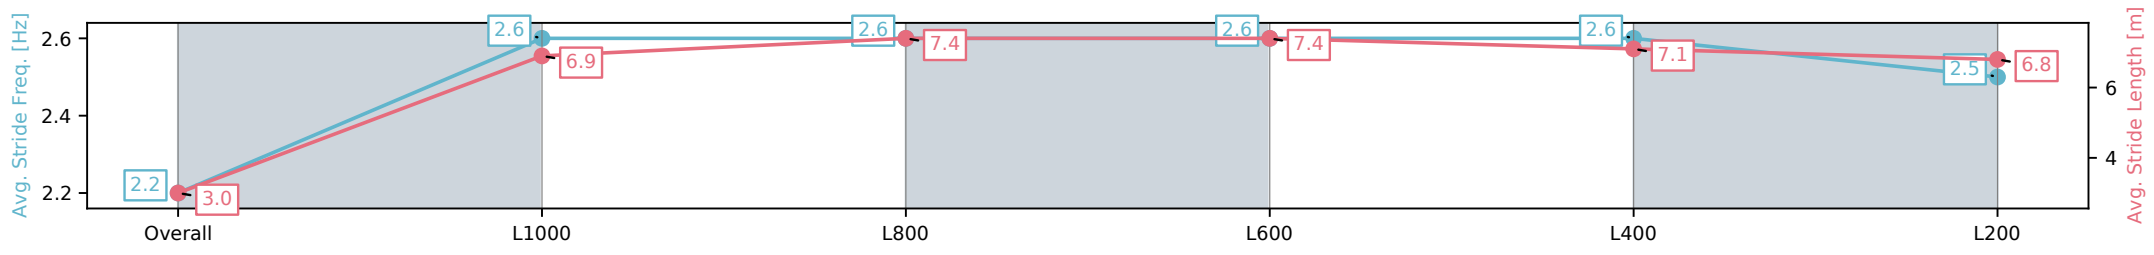

Morphettville SA - Professional
 Race 9: Grand Syndicates Handicap - 1050m

08 February 2025 - 5:21PM
 Track Rating: Good 3, Weather: Fine, Rail Position: +5m Entire

Section	Overall	L1000	L800	L600	L400	L200
Section Times	1:00.55[7] (0:05.87)	0:54.68[9] (0:11.12)	0:43.56[7] (0:10.41)	0:33.15[7] (0:10.61)	0:22.54[7] (0:10.82)	0:11.72[7] (0:11.72)
Average Speed [km/h]	30.9	64.7	70.0	69.3	67.1	61.5
Top Speed [km/h]	56.0	68.9	70.8	70.3	69.5	64.4
Avg. Dist. to Rail [m]	8.7	6.5	2.9	4.1	7.7	11.5
Avg. Stride Freq. [Hz]	2.2	2.6	2.6	2.6	2.6	2.5
Avg. Stride Length [m]	3.0	6.9	7.4	7.4	7.1	6.8