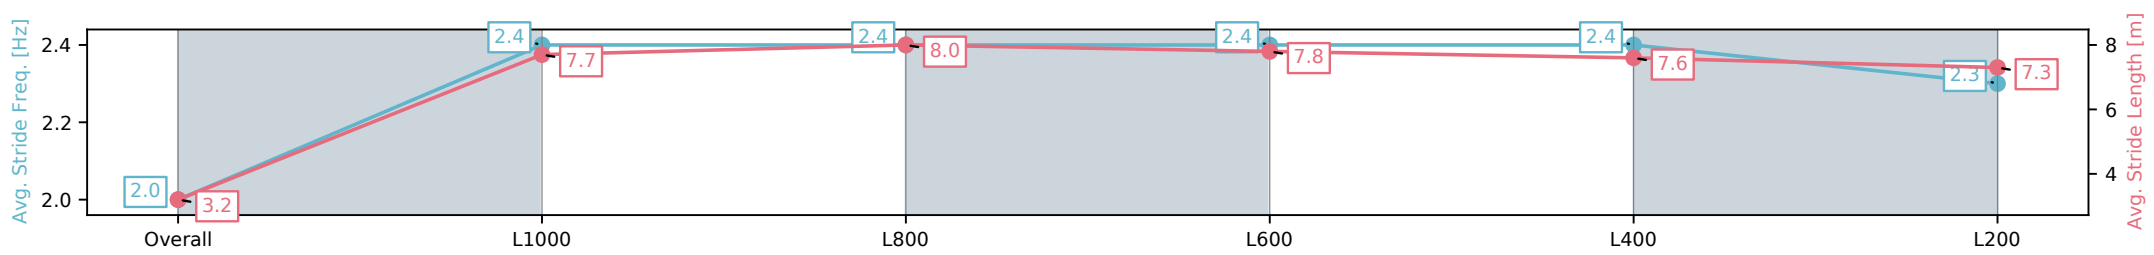

Morphettville SA - Professional
 Race 9: Grand Syndicates Handicap - 1050m

08 February 2025 - 5:21PM
 Track Rating: Good 3, Weather: Fine, Rail Position: +5m Entire

Section	Overall	L1000	L800	L600	L400	L200
Section Times	1:00.42[5] (0:05.90)	0:54.52[11] (0:10.84)	0:43.68[6] (0:10.42)	0:33.26[5] (0:10.64)	0:22.62[5] (0:10.92)	0:11.70[4] (0:11.70)
Average Speed [km/h]	30.4	66.6	69.7	68.0	66.1	61.6
Top Speed [km/h]	60.6	70.6	70.8	68.8	67.9	63.8
Avg. Dist. to Rail [m]	15.4	9.6	2.6	1.0	3.9	6.2
Avg. Stride Freq. [Hz]	2.0	2.4	2.4	2.4	2.4	2.3
Avg. Stride Length [m]	3.2	7.7	8.0	7.8	7.6	7.3