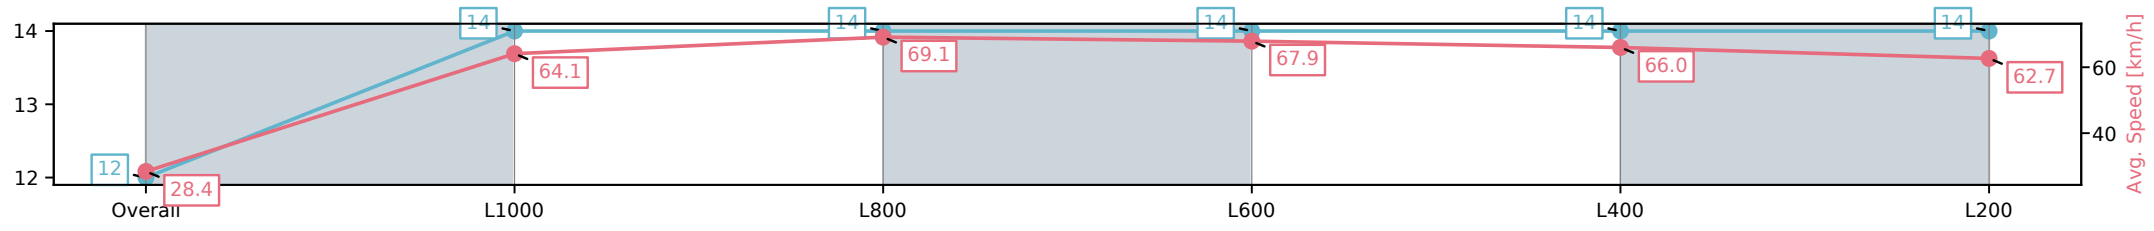

Horse/Jockey Name	LUMBER PUNK/Margaret Collett
Finish Rank	12
Fastest Section Time (Section)	0:10.54 (L800)
Top Speed [km/h] (Section)	70.8 (L1000)
Race State	Finished

Morphettville SA - Professional
Race 9: Grand Syndicates Handicap - 1050m

08 February 2025 - 5:21PM
Track Rating: Good 3, Weather: Fine, Rail Position: +5m Entire

Section	Overall	L1000	L800	L600	L400	L200
Section Times	1:01.37[12] (0:06.27)	0:55.10[14] (0:11.24)	0:43.86[14] (0:10.54)	0:33.32[14] (0:10.86)	0:22.46[14] (0:10.98)	0:11.48[14] (0:11.48)
Average Speed [km/h]	28.4	64.1	69.1	67.9	66.0	62.7
Top Speed [km/h]	54.5	66.9	70.8	69.9	67.4	65.7
Avg. Dist. to Rail [m]	4.8	5.0	3.6	4.7	6.9	8.5
Avg. Stride Freq. [Hz]	2.0	2.4	2.5	2.5	2.5	2.4
Avg. Stride Length [m]	3.1	7.2	7.5	7.5	7.4	7.2

[ ] Ranking at each section and finish
-:-:- No data available at this section
NA No data available