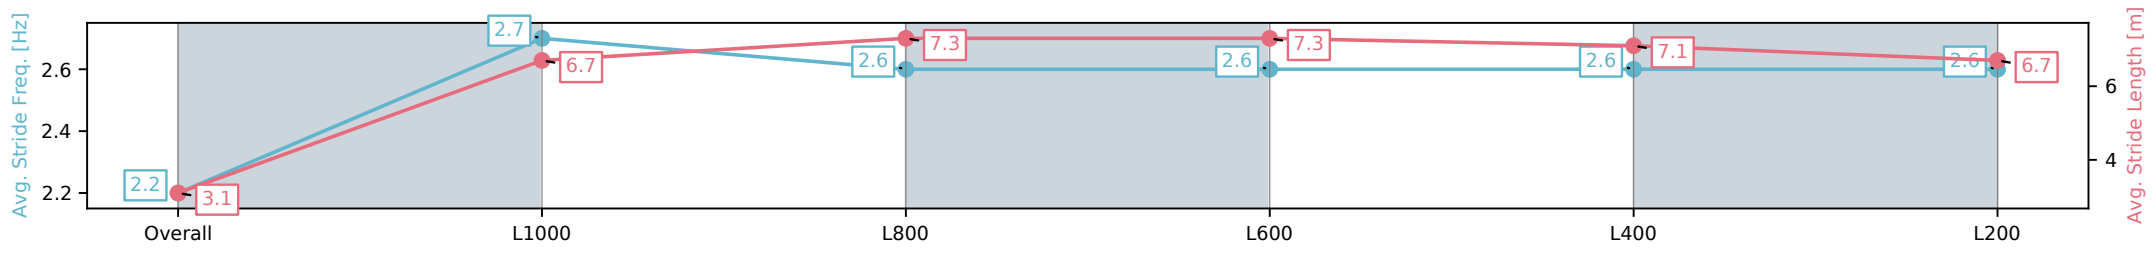

Morphettville SA - Professional
 Race 9: Grand Syndicates Handicap - 1050m

08 February 2025 - 5:21PM

Track Rating: Good 3, Weather: Fine, Rail Position: +5m Entire

Section	Overall	L1000	L800	L600	L400	L200
Section Times	1:00.39[4] (0:05.50)	0:54.89[1] (0:11.20)	0:43.69[5] (0:10.56)	0:33.12[6] (0:10.56)	0:22.55[6] (0:10.89)	0:11.66[5] (0:11.66)
Average Speed [km/h]	32.8	64.3	68.8	69.3	66.5	61.8
Top Speed [km/h]	54.2	68.6	70.2	69.9	68.6	65.1
Avg. Dist. to Rail [m]	8.5	6.5	2.9	3.2	7.5	10.9
Avg. Stride Freq. [Hz]	2.2	2.7	2.6	2.6	2.6	2.6
Avg. Stride Length [m]	3.1	6.7	7.3	7.3	7.1	6.7