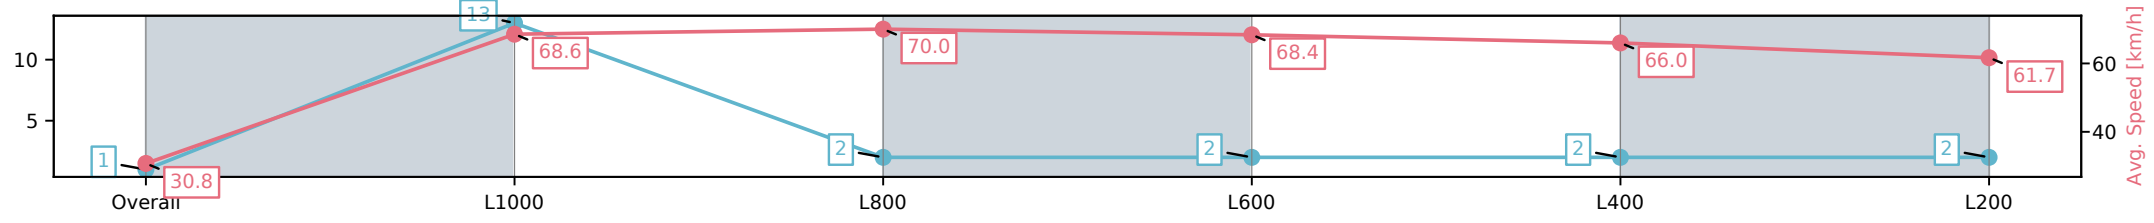

08 February 2025 - 5:21PM
Track Rating: Good 3, Weather: Fine, Rail Position: +5m Entire

Section	Overall	L1000	L800	L600	L400	L200
Section Times	0:59.96[1] (0:05.92)	0:54.04[13] (0:10.52)	0:43.52[2] (0:10.36)	0:33.16[2] (0:10.55)	0:22.61[2] (0:10.94)	0:11.67[2] (0:11.67)
Average Speed [km/h]	30.8	68.6	70.0	68.4	66.0	61.7
Top Speed [km/h]	59.7	70.9	72.1	69.0	67.4	65.6
Avg. Dist. to Rail [m]	13.0	8.6	2.7	0.5	5.1	7.0
Avg. Stride Freq. [Hz]	2.2	2.6	2.5	2.5	2.5	2.4
Avg. Stride Length [m]	2.9	7.4	7.7	7.6	7.4	7.2