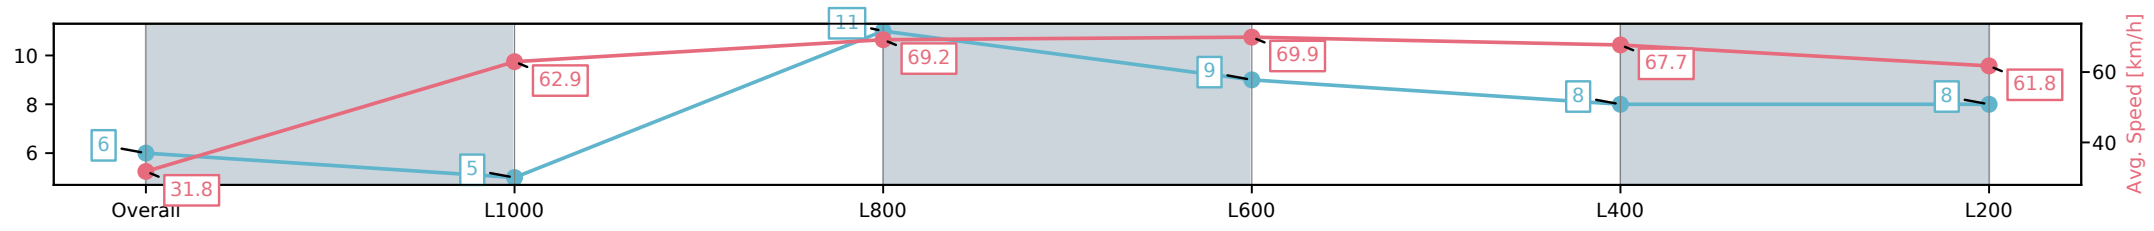

Horse/Jockey Name	STARTIDE/Lachlan Neindorf
Finish Rank	6
Fastest Section Time (Section)	0:10.51 (L600)
Top Speed [km/h] (Section)	70.6 (L800)
Race State	Finished

Morphettville SA - Professional
Race 9: Grand Syndicates Handicap - 1050m

08 February 2025 - 5:21PM
Track Rating: Good 3, Weather: Fine, Rail Position: +5m Entire

Section	Overall	L1000	L800	L600	L400	L200
Section Times	1:00.50[6] (0:05.70)	0:54.80[5] (0:11.43)	0:43.37[11] (0:10.52)	0:32.85[9] (0:10.51)	0:22.34[8] (0:10.68)	0:11.66[8] (0:11.66)
Average Speed [km/h]	31.8	62.9	69.2	69.9	67.7	61.8
Top Speed [km/h]	54.2	67.9	69.8	70.6	69.2	65.8
Avg. Dist. to Rail [m]	11.7	7.4	2.8	3.7	4.7	5.2
Avg. Stride Freq. [Hz]	2.2	2.6	2.6	2.6	2.6	2.4
Avg. Stride Length [m]	3.0	6.7	7.2	7.4	7.2	7.0

[ ] Ranking at each section and finish
-:-:- No data available at this section
NA No data available