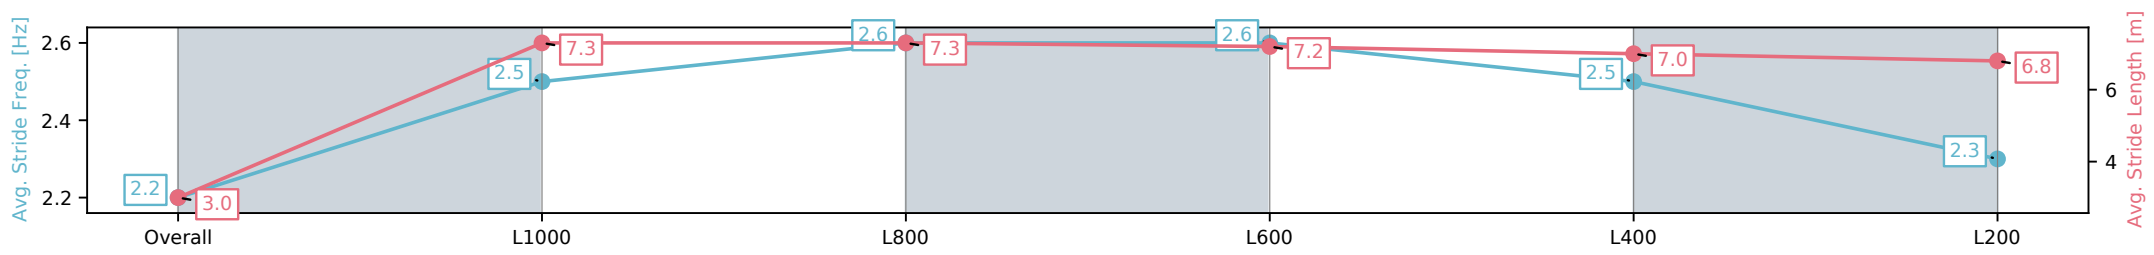

Horse/Jockey Name	COOL THE JETS/Teagan Voorham
Finish Rank	11
Fastest Section Time (Section)	0:10.41 (L800)
Top Speed [km/h] (Section)	72.7 (Overall)
Race State	Finished

Morphettville SA - Professional
Race 9: Grand Syndicates Handicap - 1050m

08 February 2025 - 5:21PM
Track Rating: Good 3, Weather: Fine, Rail Position: +5m Entire

Section	Overall	L1000	L800	L600	L400	L200
Section Times	1:01.32[11] (0:05.77)	0:55.55[7] (0:10.77)	0:44.78[4] (0:10.41)	0:34.37[3] (0:10.64)	0:23.73[4] (0:11.17)	0:12.56[6] (0:12.56)
Average Speed [km/h]	31.3	66.8	69.8	68.3	64.8	57.3
Top Speed [km/h]	60.6	72.7	72.3	69.5	67.3	61.7
Avg. Dist. to Rail [m]	5.7	4.4	2.4	2.1	4.6	7.0
Avg. Stride Freq. [Hz]	2.2	2.5	2.6	2.6	2.5	2.3
Avg. Stride Length [m]	3.0	7.3	7.3	7.2	7.0	6.8

[ ] Ranking at each section and finish
-:-:- No data available at this section
NA No data available