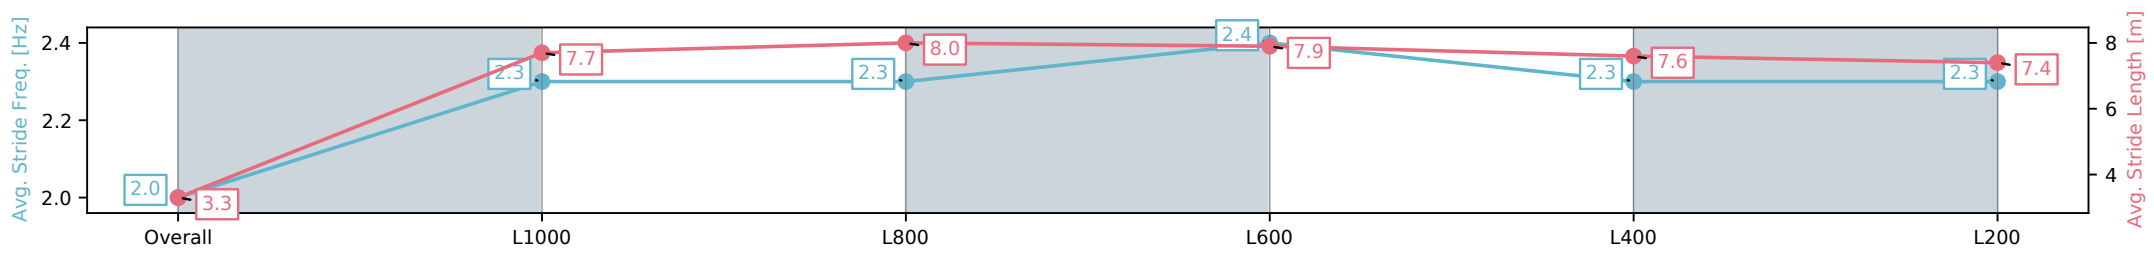

Horse/Jockey Name	CLARENCE/Kayla Crowther
Finish Rank	13
Fastest Section Time (Section)	0:10.71 (L600)
Top Speed [km/h] (Section)	68.6 (L800)
Race State	Finished

Morphettville SA - Professional
Race 9: Grand Syndicates Handicap - 1050m

08 February 2025 - 5:21PM

Track Rating: Good 3, Weather: Fine, Rail Position: +5m Entire

Section	Overall	L1000	L800	L600	L400	L200
Section Times	1:01.62[13] (0:05.69)	0:55.93[4] (0:11.41)	0:44.52[9] (0:10.72)	0:33.80[11] (0:10.71)	0:23.09[12] (0:11.22)	0:11.87[12] (0:11.87)
Average Speed [km/h]	31.6	63.1	67.3	67.4	64.3	60.6
Top Speed [km/h]	55.4	66.4	68.3	68.6	66.5	63.1
Avg. Dist. to Rail [m]	3.2	1.9	0.8	0.5	2.8	4.4
Avg. Stride Freq. [Hz]	2.0	2.3	2.3	2.4	2.3	2.3
Avg. Stride Length [m]	3.3	7.7	8.0	7.9	7.6	7.4

[ ] Ranking at each section and finish
-:-:- No data available at this section
NA No data available