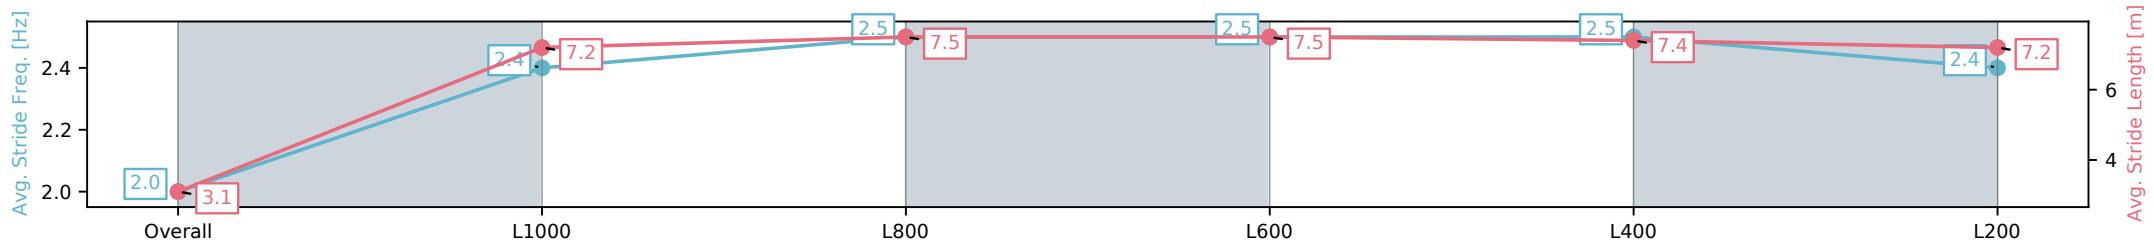

Horse/Jockey Name	LUMBER PUNK/Margaret Collett
Finish Rank	12
Fastest Section Time (Section)	0:10.54 (L800)
Top Speed [km/h] (Section)	70.8 (L1000)
Race State	Finished

Morphettville SA - Professional
Race 9: Grand Syndicates Handicap - 1050m

08 February 2025 - 5:21PM
Track Rating: Good 3, Weather: Fine, Rail Position: +5m Entire

Section	Overall	L1000	L800	L600	L400	L200
Section Times	1:01.37[12] (0:06.27)	0:55.10[14] (0:11.24)	0:43.86[14] (0:10.54)	0:33.32[14] (0:10.86)	0:22.46[14] (0:10.98)	0:11.48[14] (0:11.48)
Average Speed [km/h]	28.4	64.1	69.1	67.9	66.0	62.7
Top Speed [km/h]	54.5	66.9	70.8	69.9	67.4	65.7
Avg. Dist. to Rail [m]	4.8	5.0	3.6	4.7	6.9	8.5
Avg. Stride Freq. [Hz]	2.0	2.4	2.5	2.5	2.5	2.4
Avg. Stride Length [m]	3.1	7.2	7.5	7.5	7.4	7.2

[ ] Ranking at each section and finish
-:-:- No data available at this section
NA No data available