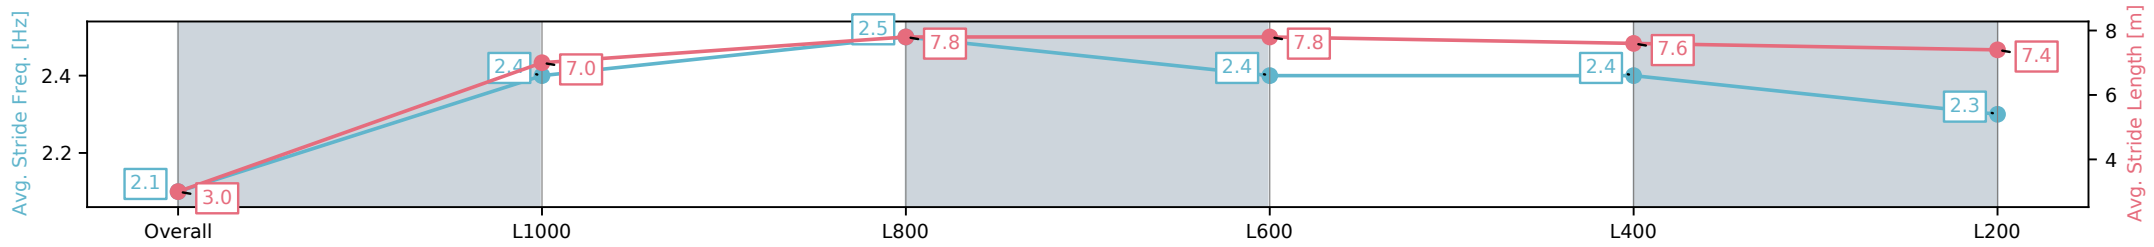

Horse/Jockey Name	FOSTER STREET/Felicity Atkinson
Finish Rank	10
Fastest Section Time (Section)	0:10.62 (L800)
Top Speed [km/h] (Section)	69.4 (L800)
Race State	Finished

Morphettville SA - Professional
Race 9: Grand Syndicates Handicap - 1050m

08 February 2025 - 5:21PM
Track Rating: Good 3, Weather: Fine, Rail Position: +5m Entire

Section	Overall	L1000	L800	L600	L400	L200
Section Times	1:01.06[10] (0:05.84)	0:55.22[8] (0:11.42)	0:43.80[12] (0:10.62)	0:33.18[12] (0:10.64)	0:22.54[11] (0:10.96)	0:11.58[11] (0:11.57)
Average Speed [km/h]	30.4	63.1	68.6	69.0	66.1	62.2
Top Speed [km/h]	55.4	67.9	69.1	69.4	68.3	65.0
Avg. Dist. to Rail [m]	4.0	3.9	3.4	3.5	7.5	11.0
Avg. Stride Freq. [Hz]	2.1	2.4	2.5	2.4	2.4	2.3
Avg. Stride Length [m]	3.0	7.0	7.8	7.8	7.6	7.4

[ ] Ranking at each section and finish
-:-:- No data available at this section
NA No data available