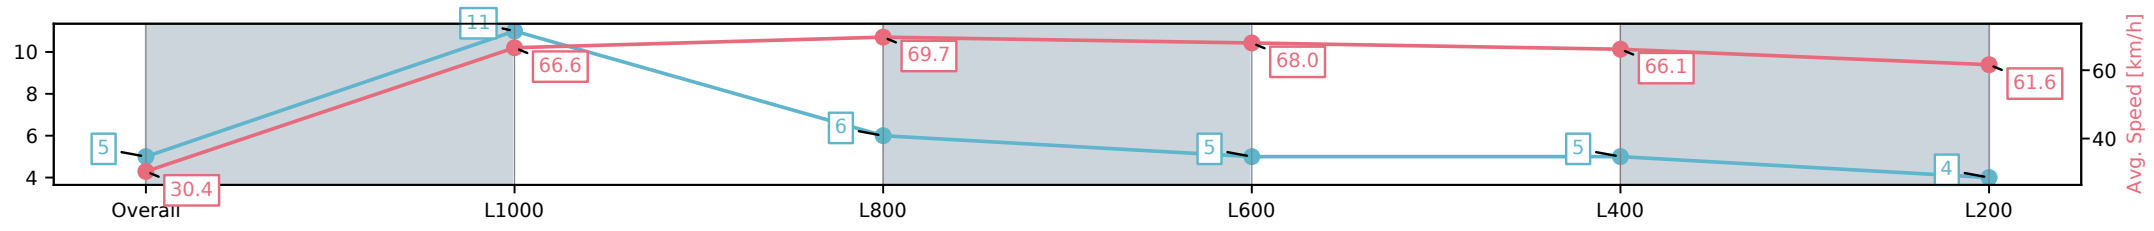

Morphettville SA - Professional
 Race 9: Grand Syndicates Handicap - 1050m

08 February 2025 - 5:21PM
 Track Rating: Good 3, Weather: Fine, Rail Position: +5m Entire

Section	Overall	L1000	L800	L600	L400	L200
Section Times	1:00.42[5] (0:05.90)	0:54.52[11] (0:10.84)	0:43.68[6] (0:10.42)	0:33.26[5] (0:10.64)	0:22.62[5] (0:10.92)	0:11.70[4] (0:11.70)
Average Speed [km/h]	30.4	66.6	69.7	68.0	66.1	61.6
Top Speed [km/h]	60.6	70.6	70.8	68.8	67.9	63.8
Avg. Dist. to Rail [m]	15.4	9.6	2.6	1.0	3.9	6.2
Avg. Stride Freq. [Hz]	2.0	2.4	2.4	2.4	2.4	2.3
Avg. Stride Length [m]	3.2	7.7	8.0	7.8	7.6	7.3