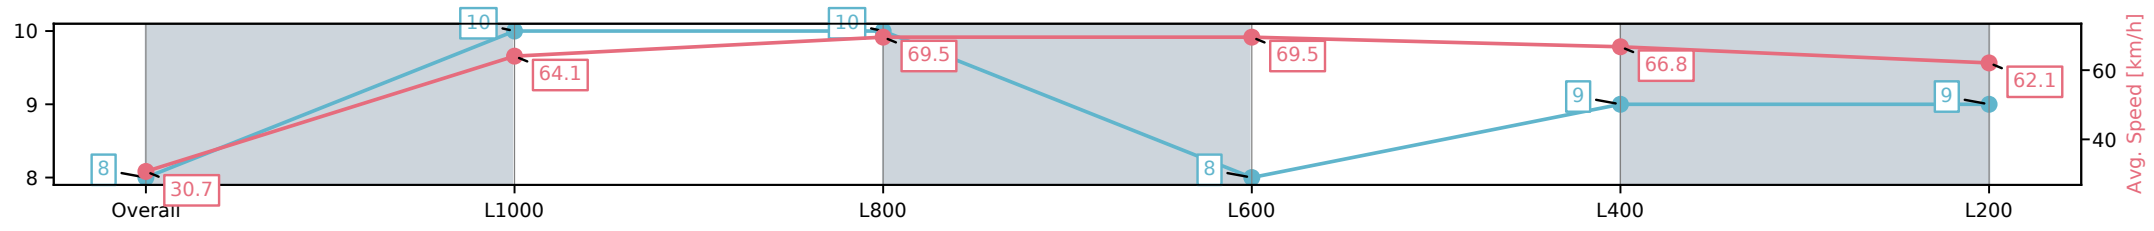

Horse/Jockey Name	KALASEC/Jake Toeroek
Finish Rank	8
Fastest Section Time (Section)	0:10.53 (L800)
Top Speed [km/h] (Section)	70.1 (L800)
Race State	Finished

Morphettville SA - Professional
Race 9: Grand Syndicates Handicap - 1050m

08 February 2025 - 5:21PM
Track Rating: Good 3, Weather: Fine, Rail Position: +5m Entire

Section	Overall	L1000	L800	L600	L400	L200
Section Times	1:00.65[8] (0:05.88)	0:54.77[10] (0:11.24)	0:43.53[10] (0:10.53)	0:33.00[8] (0:10.54)	0:22.46[9] (0:10.87)	0:11.59[9] (0:11.59)
Average Speed [km/h]	30.7	64.1	69.5	69.5	66.8	62.1
Top Speed [km/h]	56.0	69.8	70.0	70.1	69.3	64.8
Avg. Dist. to Rail [m]	14.4	10.0	4.4	3.7	7.5	13.2
Avg. Stride Freq. [Hz]	2.1	2.5	2.5	2.5	2.4	2.4
Avg. Stride Length [m]	3.0	7.1	7.6	7.7	7.5	7.2

[ ] Ranking at each section and finish
-:-:- No data available at this section
NA No data available