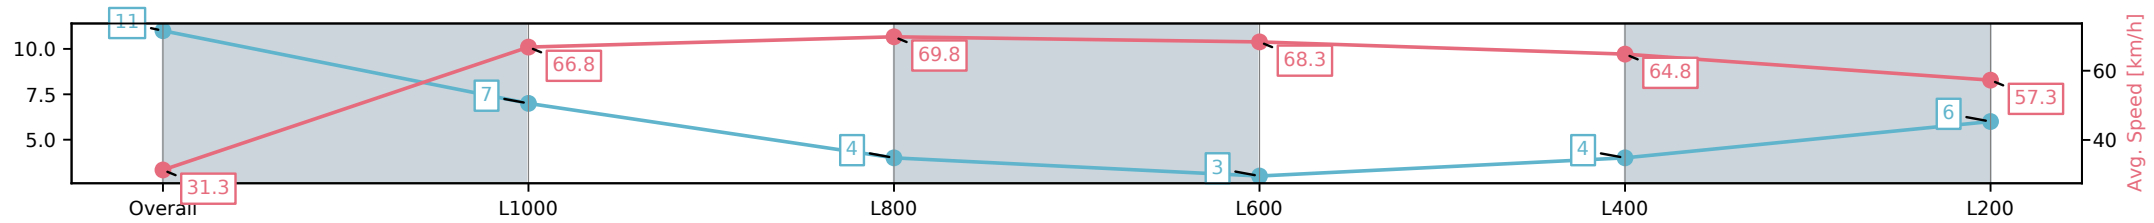

Horse/Jockey Name	COOL THE JETS/Teagan Voorham
Finish Rank	11
Fastest Section Time (Section)	0:10.41 (L800)
Top Speed [km/h] (Section)	72.7 (Overall)
Race State	Finished

Morphettville SA - Professional
Race 9: Grand Syndicates Handicap - 1050m

08 February 2025 - 5:21PM
Track Rating: Good 3, Weather: Fine, Rail Position: +5m Entire

Section	Overall	L1000	L800	L600	L400	L200
Section Times	1:01.32[11] (0:05.77)	0:55.55[7] (0:10.77)	0:44.78[4] (0:10.41)	0:34.37[3] (0:10.64)	0:23.73[4] (0:11.17)	0:12.56[6] (0:12.56)
Average Speed [km/h]	31.3	66.8	69.8	68.3	64.8	57.3
Top Speed [km/h]	60.6	72.7	72.3	69.5	67.3	61.7
Avg. Dist. to Rail [m]	5.7	4.4	2.4	2.1	4.6	7.0
Avg. Stride Freq. [Hz]	2.2	2.5	2.6	2.6	2.5	2.3
Avg. Stride Length [m]	3.0	7.3	7.3	7.2	7.0	6.8

[ ] Ranking at each section and finish
-:-:- No data available at this section
NA No data available