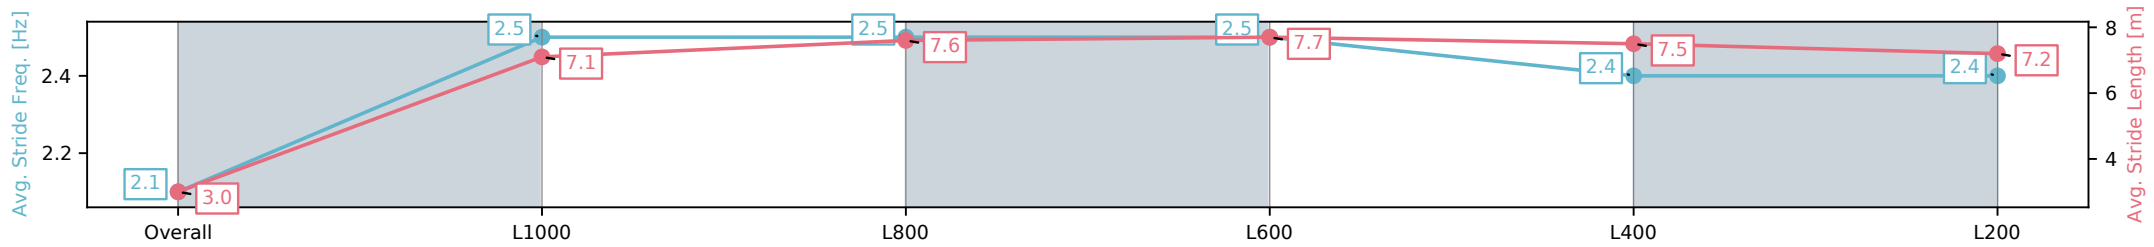

Horse/Jockey Name	KALASEC/Jake Toeroek
Finish Rank	8
Fastest Section Time (Section)	0:10.53 (L800)
Top Speed [km/h] (Section)	70.1 (L800)
Race State	Finished

Morphettville SA - Professional
Race 9: Grand Syndicates Handicap - 1050m

08 February 2025 - 5:21PM
Track Rating: Good 3, Weather: Fine, Rail Position: +5m Entire

Section	Overall	L1000	L800	L600	L400	L200
Section Times	1:00.65[8] (0:05.88)	0:54.77[10] (0:11.24)	0:43.53[10] (0:10.53)	0:33.00[8] (0:10.54)	0:22.46[9] (0:10.87)	0:11.59[9] (0:11.59)
Average Speed [km/h]	30.7	64.1	69.5	69.5	66.8	62.1
Top Speed [km/h]	56.0	69.8	70.0	70.1	69.3	64.8
Avg. Dist. to Rail [m]	14.4	10.0	4.4	3.7	7.5	13.2
Avg. Stride Freq. [Hz]	2.1	2.5	2.5	2.5	2.4	2.4
Avg. Stride Length [m]	3.0	7.1	7.6	7.7	7.5	7.2

[ ] Ranking at each section and finish
-:-:- No data available at this section
NA No data available