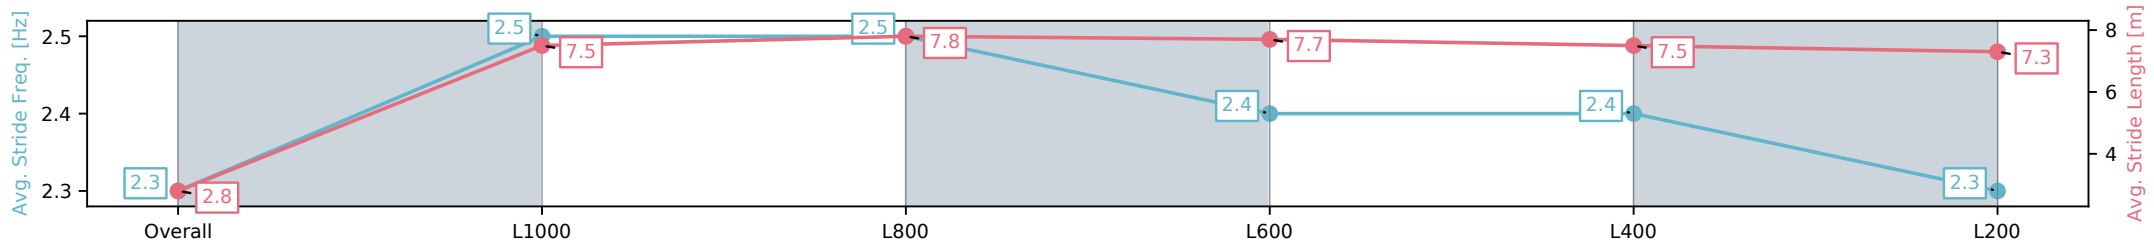

Horse/Jockey Name	VEXATIOUS DANCER/Ben Price
Finish Rank	2
Fastest Section Time (Section)	0:10.28 (L800)
Top Speed [km/h] (Section)	72.7 (Overall)
Race State	Finished

Morphettville SA - Professional
Race 9: Grand Syndicates Handicap - 1050m

08 February 2025 - 5:21PM
Track Rating: Good 3, Weather: Fine, Rail Position: +5m Entire

Section	Overall	L1000	L800	L600	L400	L200
Section Times	1:00.06[2] (0:05.67)	0:54.39[2] (0:10.37)	0:44.02[1] (0:10.28)	0:33.73[1] (0:10.77)	0:22.96[1] (0:11.04)	0:11.92[1] (0:11.92)
Average Speed [km/h]	31.9	69.5	70.7	67.3	65.6	60.4
Top Speed [km/h]	60.4	72.7	72.7	68.2	67.2	64.7
Avg. Dist. to Rail [m]	11.1	7.3	2.3	1.6	5.2	5.5
Avg. Stride Freq. [Hz]	2.3	2.5	2.5	2.4	2.4	2.3
Avg. Stride Length [m]	2.8	7.5	7.8	7.7	7.5	7.3

[ ] Ranking at each section and finish
-:-:- No data available at this section
NA No data available