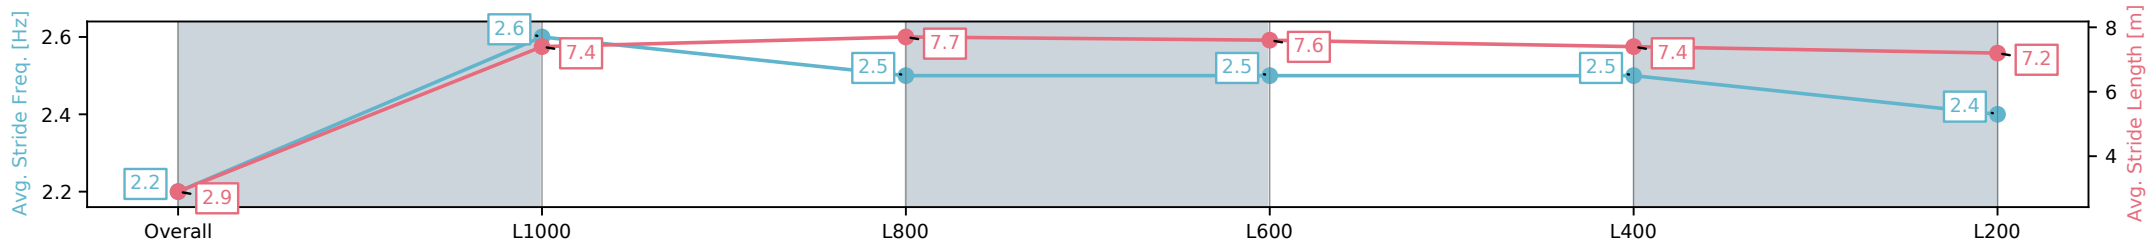

08 February 2025 - 5:21PM
Track Rating: Good 3, Weather: Fine, Rail Position: +5m Entire

Section	Overall	L1000	L800	L600	L400	L200
Section Times	0:59.96[1] (0:05.92)	0:54.04[13] (0:10.52)	0:43.52[2] (0:10.36)	0:33.16[2] (0:10.55)	0:22.61[2] (0:10.94)	0:11.67[2] (0:11.67)
Average Speed [km/h]	30.8	68.6	70.0	68.4	66.0	61.7
Top Speed [km/h]	59.7	70.9	72.1	69.0	67.4	65.6
Avg. Dist. to Rail [m]	13.0	8.6	2.7	0.5	5.1	7.0
Avg. Stride Freq. [Hz]	2.2	2.6	2.5	2.5	2.5	2.4
Avg. Stride Length [m]	2.9	7.4	7.7	7.6	7.4	7.2