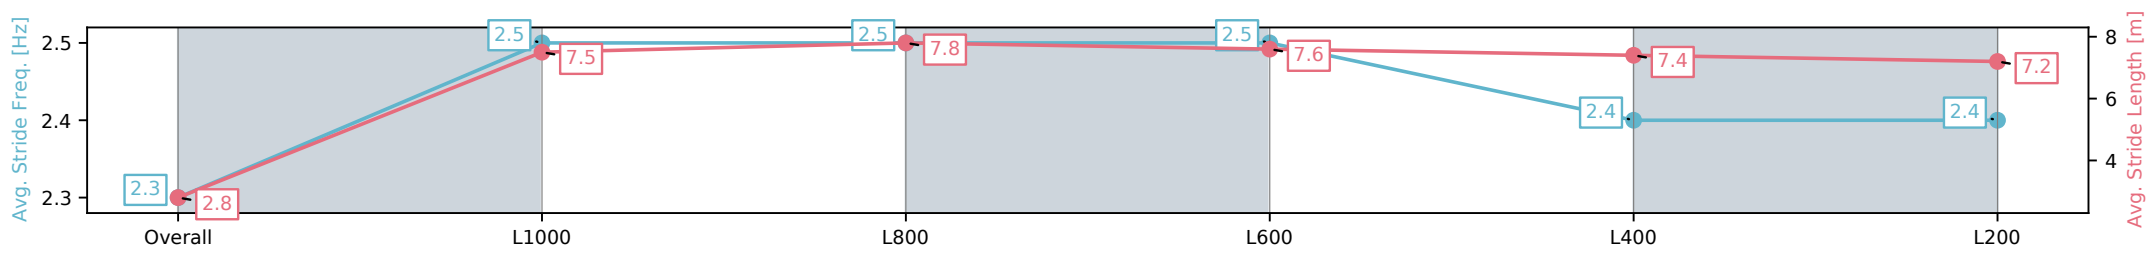

Morphettville SA - Professional
Race 9: Grand Syndicates Handicap - 1050m

08 February 2025 - 5:21PM
Track Rating: Good 3, Weather: Fine, Rail Position: +5m Entire

Section	Overall	L1000	L800	L600	L400	L200
Section Times	1:00.17[3] (0:05.92)	0:54.25[12] (0:10.59)	0:43.66[3] (0:10.46)	0:33.20[4] (0:10.60)	0:22.60[3] (0:11.00)	0:11.60[3] (0:11.60)
Average Speed [km/h]	30.6	68.1	69.3	68.3	65.8	62.0
Top Speed [km/h]	60.9	71.0	70.6	69.2	67.3	64.3
Avg. Dist. to Rail [m]	9.9	6.1	2.2	0.9	4.8	8.0
Avg. Stride Freq. [Hz]	2.3	2.5	2.5	2.5	2.4	2.4
Avg. Stride Length [m]	2.8	7.5	7.8	7.6	7.4	7.2