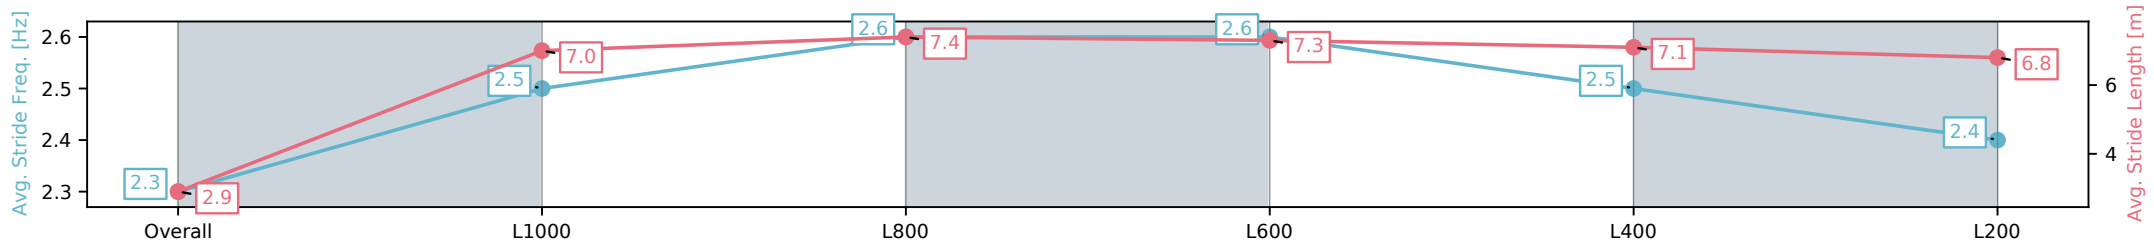

Horse/Jockey Name	MY RUBY/Emily Finnegan
Finish Rank	9
Fastest Section Time (Section)	0:10.60 (L600)
Top Speed [km/h] (Section)	69.3 (L1000)
Race State	Finished

Morphettville SA - Professional
Race 9: Grand Syndicates Handicap - 1050m

08 February 2025 - 5:21PM
Track Rating: Good 3, Weather: Fine, Rail Position: +5m Entire

Section	Overall	L1000	L800	L600	L400	L200
Section Times	1:00.98[9] (0:05.69)	0:55.29[3] (0:11.39)	0:43.90[8] (0:10.61)	0:33.29[10] (0:10.60)	0:22.69[10] (0:10.94)	0:11.75[10] (0:11.75)
Average Speed [km/h]	31.8	63.2	68.3	68.4	66.0	61.3
Top Speed [km/h]	53.8	67.6	69.3	69.2	67.8	64.8
Avg. Dist. to Rail [m]	7.7	5.3	2.3	1.3	5.5	9.5
Avg. Stride Freq. [Hz]	2.3	2.5	2.6	2.6	2.5	2.4
Avg. Stride Length [m]	2.9	7.0	7.4	7.3	7.1	6.8

[ ] Ranking at each section and finish
-:-:- No data available at this section
NA No data available