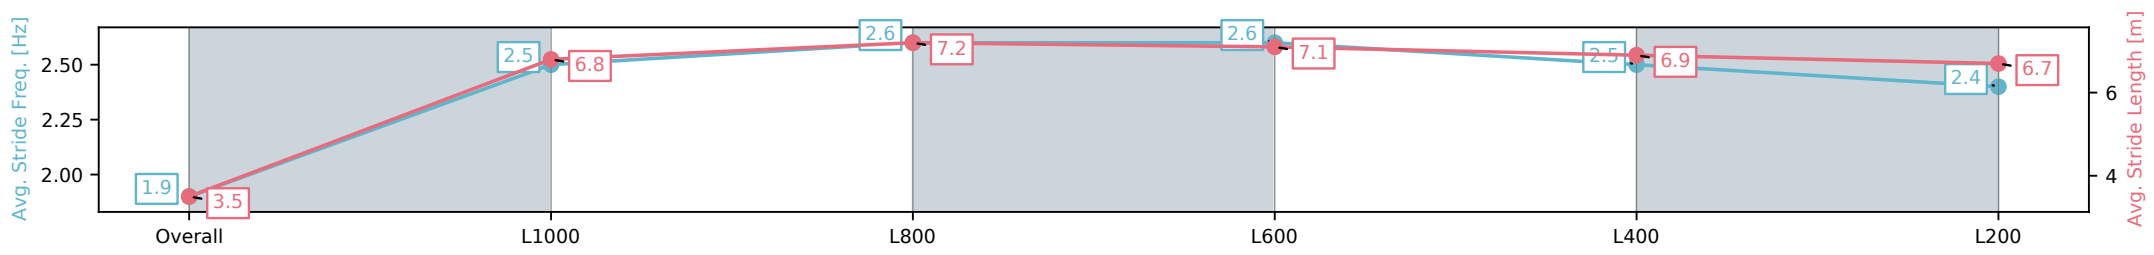

Horse/Jockey Name	HALLSTATT/Alana Livesey
Finish Rank	14
Fastest Section Time (Section)	0:10.66 (L800)
Top Speed [km/h] (Section)	69.3 (L800)
Race State	Finished

Morphettville SA - Professional
Race 9: Grand Syndicates Handicap - 1050m

08 February 2025 - 5:21PM
Track Rating: Good 3, Weather: Fine, Rail Position: +5m Entire

Section	Overall	L1000	L800	L600	L400	L200
Section Times	1:01.68[14] (0:05.76)	0:55.92[6] (0:11.52)	0:44.40[13] (0:10.66)	0:33.74[13] (0:10.76)	0:22.98[13] (0:11.10)	0:11.88[13] (0:11.88)
Average Speed [km/h]	30.5	62.9	68.7	68.3	65.3	60.7
Top Speed [km/h]	53.9	67.6	69.3	69.3	66.9	63.3
Avg. Dist. to Rail [m]	6.2	5.0	4.0	4.1	7.3	8.3
Avg. Stride Freq. [Hz]	1.9	2.5	2.6	2.6	2.5	2.4
Avg. Stride Length [m]	3.5	6.8	7.2	7.1	6.9	6.7

[ ] Ranking at each section and finish
-:-:- No data available at this section
NA No data available