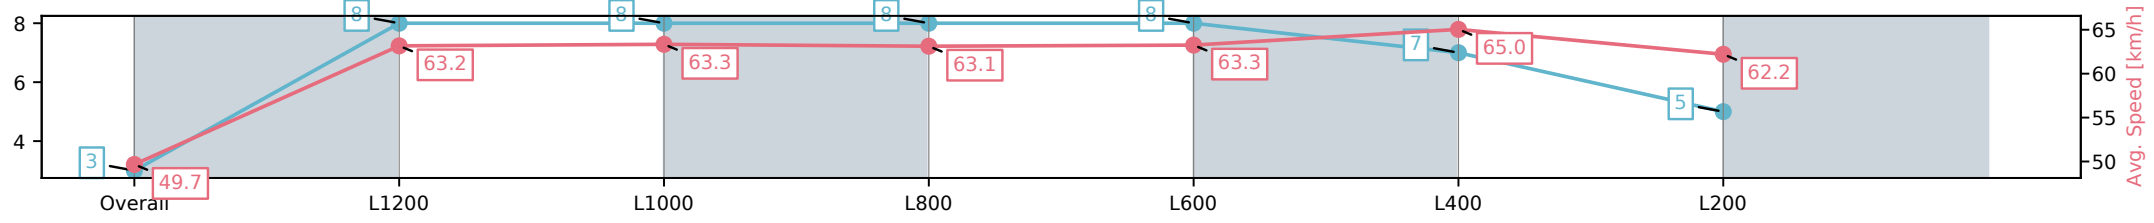

Horse/Jockey Name	ANGELIC APPEAL/Jacob Opperman
Finish Rank	3
Fastest Section Time (Section)	0:11.16 (L400)
Top Speed [km/h] (Section)	65.9 (L600)
Race State	Finished

Morphettville Parks SA - Professional
Race 4: Nicola's Last Hurrah! Handicap - 1400m
01 February 2025 - 2:13PM
Track Rating: Good 4, Weather: Fine, Rail Position: True

Section	Overall	L1200	L1000	L800	L600	L400	L200
Section Times	1:23.11[3] (0:14.53)	1:08.58[8] (0:11.41)	0:57.17[8] (0:11.48)	0:45.69[8] (0:11.43)	0:34.26[8] (0:11.54)	0:22.72[7] (0:11.16)	0:11.56[5] (0:11.56)
Average Speed [km/h]	49.7	63.2	63.3	63.1	63.3	65.0	62.2
Top Speed [km/h]	62.1	64.9	64.0	64.2	64.8	65.9	65.2
Avg. Dist. to Rail [m]	6.3	2.0	1.9	1.4	2.4	3.7	5.0
Avg. Stride Freq. [Hz]	2.3	2.4	2.4	2.3	2.4	2.4	2.4
Avg. Stride Length [m]	5.8	6.8	7.1	7.2	7.1	7.5	7.3

[ ] Ranking at each section and finish
-:-:- No data available at this section
NA No data available