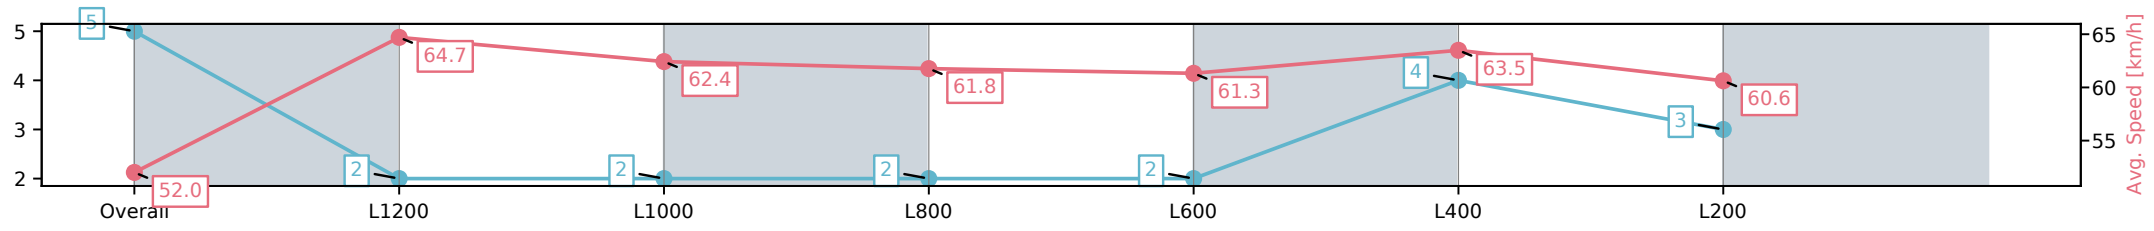

Morphettville Parks SA - Professional  
 Race 4: Nicola's Last Hurrah! Handicap - 1400m  
 01 February 2025 - 2:13PM  
 Track Rating: Good 4, Weather: Fine, Rail Position: True

| Section                | Overall                 | L1200                   | L1000                   | L800                    | L600                    | L400                    | L200                    |
|------------------------|-------------------------|-------------------------|-------------------------|-------------------------|-------------------------|-------------------------|-------------------------|
| Section Times          | 1:23.36[5]<br>(0:13.85) | 1:09.51[2]<br>(0:11.12) | 0:58.39[2]<br>(0:11.62) | 0:46.77[2]<br>(0:11.69) | 0:35.08[2]<br>(0:11.82) | 0:23.26[4]<br>(0:11.38) | 0:11.88[3]<br>(0:11.88) |
| Average Speed [km/h]   | 52.0                    | 64.7                    | 62.4                    | 61.8                    | 61.3                    | 63.5                    | 60.6                    |
| Top Speed [km/h]       | 65.5                    | 66.0                    | 63.9                    | 62.4                    | 62.9                    | 64.1                    | 63.6                    |
| Avg. Dist. to Rail [m] | 2.3                     | 1.4                     | 1.1                     | 0.8                     | 1.3                     | 1.6                     | 3.0                     |
| Avg. Stride Freq. [Hz] | 2.3                     | 2.4                     | 2.3                     | 2.3                     | 2.3                     | 2.4                     | 2.3                     |
| Avg. Stride Length [m] | 6.1                     | 7.5                     | 7.5                     | 7.5                     | 7.4                     | 7.4                     | 7.3                     |