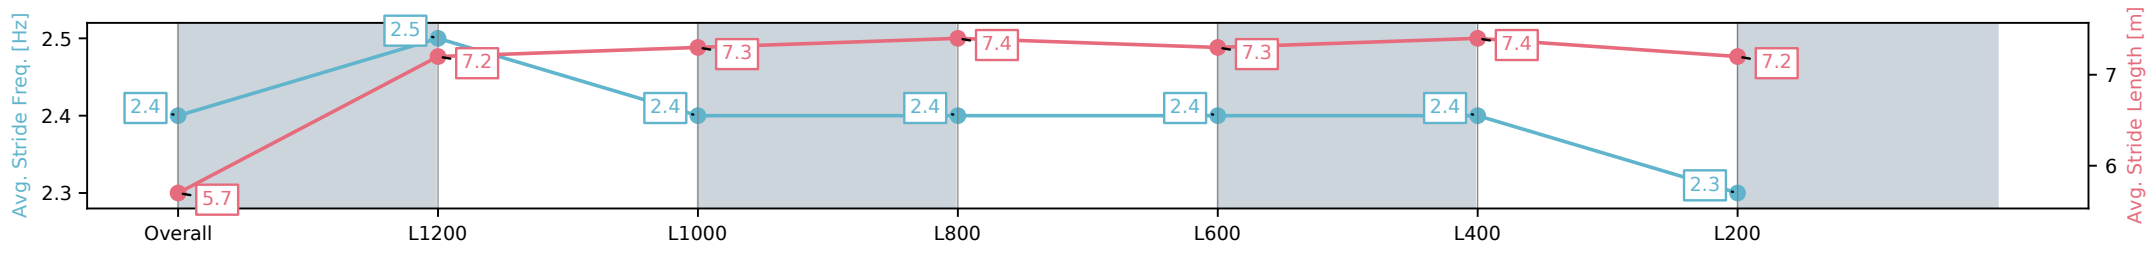

Morphettville Parks SA - Professional  
 Race 4: Nicola's Last Hurrah! Handicap - 1400m  
 01 February 2025 - 2:13PM  
 Track Rating: Good 4, Weather: Fine, Rail Position: True

| Section                | Overall                 | L1200                   | L1000                   | L800                    | L600                    | L400                    | L200                    |
|------------------------|-------------------------|-------------------------|-------------------------|-------------------------|-------------------------|-------------------------|-------------------------|
| Section Times          | 1:23.92[7]<br>(0:14.30) | 1:09.62[6]<br>(0:11.35) | 0:58.27[6]<br>(0:11.56) | 0:46.70[6]<br>(0:11.42) | 0:35.28[5]<br>(0:11.65) | 0:23.63[6]<br>(0:11.44) | 0:12.19[6]<br>(0:12.19) |
| Average Speed [km/h]   | 50.3                    | 63.5                    | 62.8                    | 63.1                    | 62.3                    | 63.1                    | 59.1                    |
| Top Speed [km/h]       | 63.0                    | 64.8                    | 64.3                    | 64.5                    | 63.4                    | 64.6                    | 63.3                    |
| Avg. Dist. to Rail [m] | 1.9                     | 1.8                     | 1.7                     | 1.2                     | 1.4                     | 1.3                     | 1.4                     |
| Avg. Stride Freq. [Hz] | 2.4                     | 2.5                     | 2.4                     | 2.4                     | 2.4                     | 2.4                     | 2.3                     |
| Avg. Stride Length [m] | 5.7                     | 7.2                     | 7.3                     | 7.4                     | 7.3                     | 7.4                     | 7.2                     |