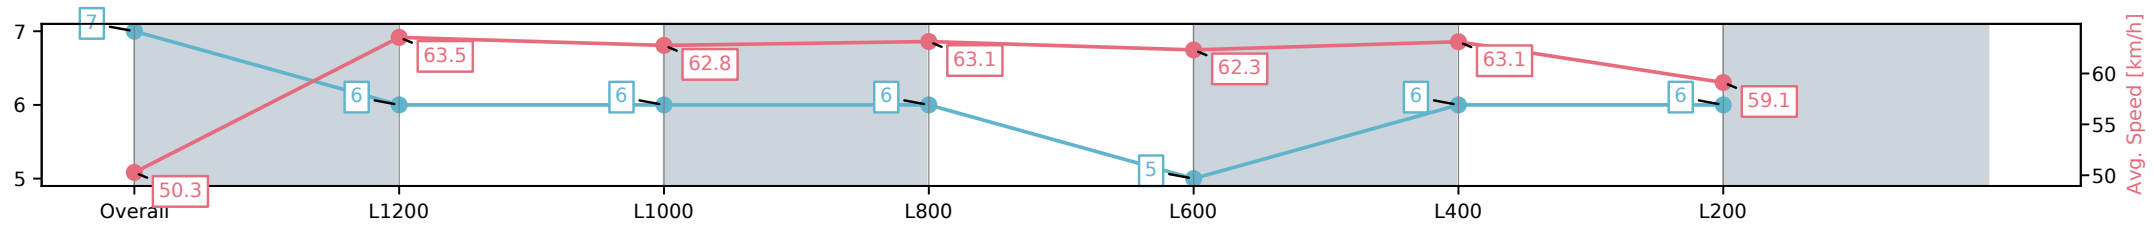

Morphettville Parks SA - Professional  
 Race 4: Nicola's Last Hurrah! Handicap - 1400m  
 01 February 2025 - 2:13PM  
 Track Rating: Good 4, Weather: Fine, Rail Position: True

| Section                | Overall                 | L1200                   | L1000                   | L800                    | L600                    | L400                    | L200                    |
|------------------------|-------------------------|-------------------------|-------------------------|-------------------------|-------------------------|-------------------------|-------------------------|
| Section Times          | 1:23.92[7]<br>(0:14.30) | 1:09.62[6]<br>(0:11.35) | 0:58.27[6]<br>(0:11.56) | 0:46.70[6]<br>(0:11.42) | 0:35.28[5]<br>(0:11.65) | 0:23.63[6]<br>(0:11.44) | 0:12.19[6]<br>(0:12.19) |
| Average Speed [km/h]   | 50.3                    | 63.5                    | 62.8                    | 63.1                    | 62.3                    | 63.1                    | 59.1                    |
| Top Speed [km/h]       | 63.0                    | 64.8                    | 64.3                    | 64.5                    | 63.4                    | 64.6                    | 63.3                    |
| Avg. Dist. to Rail [m] | 1.9                     | 1.8                     | 1.7                     | 1.2                     | 1.4                     | 1.3                     | 1.4                     |
| Avg. Stride Freq. [Hz] | 2.4                     | 2.5                     | 2.4                     | 2.4                     | 2.4                     | 2.4                     | 2.3                     |
| Avg. Stride Length [m] | 5.7                     | 7.2                     | 7.3                     | 7.4                     | 7.3                     | 7.4                     | 7.2                     |