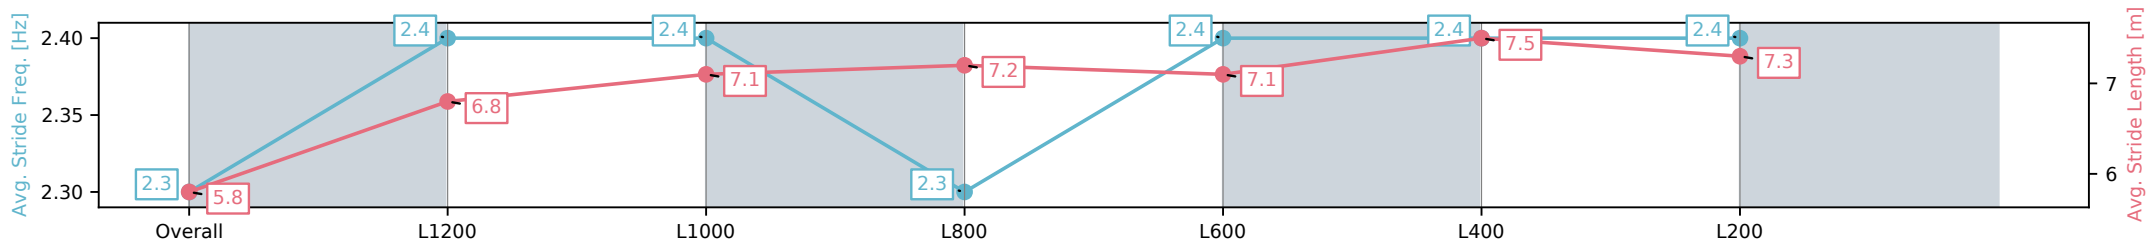

Horse/Jockey Name	ANGELIC APPEAL/Jacob Opperman
Finish Rank	3
Fastest Section Time (Section)	0:11.16 (L400)
Top Speed [km/h] (Section)	65.9 (L600)
Race State	Finished

Morphettville Parks SA - Professional
Race 4: Nicola's Last Hurrah! Handicap - 1400m
01 February 2025 - 2:13PM
Track Rating: Good 4, Weather: Fine, Rail Position: True

Section	Overall	L1200	L1000	L800	L600	L400	L200
Section Times	1:23.11[3] (0:14.53)	1:08.58[8] (0:11.41)	0:57.17[8] (0:11.48)	0:45.69[8] (0:11.43)	0:34.26[8] (0:11.54)	0:22.72[7] (0:11.16)	0:11.56[5] (0:11.56)
Average Speed [km/h]	49.7	63.2	63.3	63.1	63.3	65.0	62.2
Top Speed [km/h]	62.1	64.9	64.0	64.2	64.8	65.9	65.2
Avg. Dist. to Rail [m]	6.3	2.0	1.9	1.4	2.4	3.7	5.0
Avg. Stride Freq. [Hz]	2.3	2.4	2.4	2.3	2.4	2.4	2.4
Avg. Stride Length [m]	5.8	6.8	7.1	7.2	7.1	7.5	7.3

[ ] Ranking at each section and finish
-:-:- No data available at this section
NA No data available