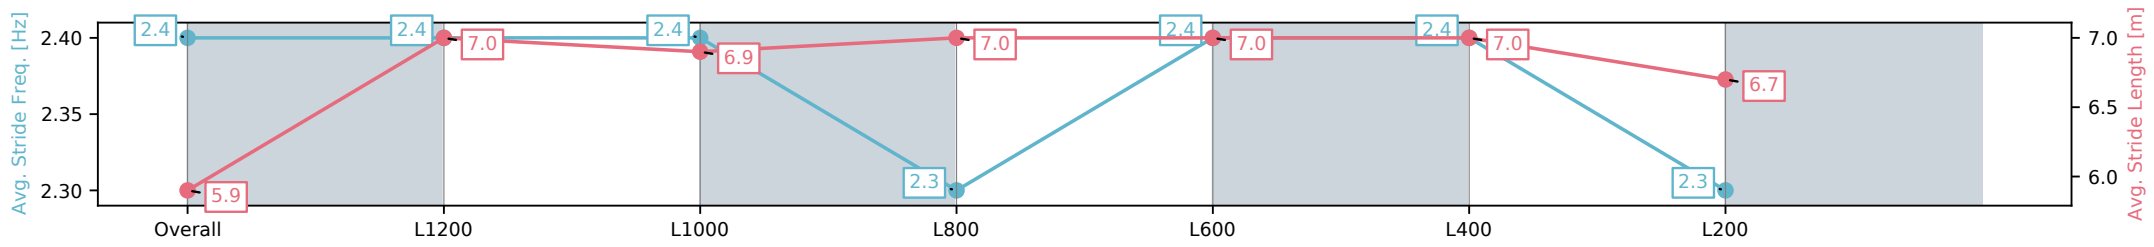

Horse/Jockey Name	IMA SHELBY/Jake Toeroek
Finish Rank	8
Fastest Section Time (Section)	0:11.41 (L1200)
Top Speed [km/h] (Section)	65.0 (L1200)
Race State	Finished

Morphettville Parks SA - Professional
Race 4: Nicola's Last Hurrah! Handicap - 1400m
01 February 2025 - 2:13PM
Track Rating: Good 4, Weather: Fine, Rail Position: True

Section	Overall	L1200	L1000	L800	L600	L400	L200
Section Times	1:24.34[8] (0:13.91)	1:10.43[3] (0:11.41)	0:59.02[4] (0:11.56)	0:47.45[4] (0:11.60)	0:35.85[4] (0:11.56)	0:24.29[3] (0:11.74)	0:12.55[8] (0:12.55)
Average Speed [km/h]	51.8	63.2	63.0	62.4	63.2	61.9	57.3
Top Speed [km/h]	64.5	64.6	65.0	63.2	64.1	63.1	60.4
Avg. Dist. to Rail [m]	5.5	2.7	2.4	1.8	2.8	3.7	4.7
Avg. Stride Freq. [Hz]	2.4	2.4	2.4	2.3	2.4	2.4	2.3
Avg. Stride Length [m]	5.9	7.0	6.9	7.0	7.0	7.0	6.7

[ ] Ranking at each section and finish
-:-:- No data available at this section
NA No data available