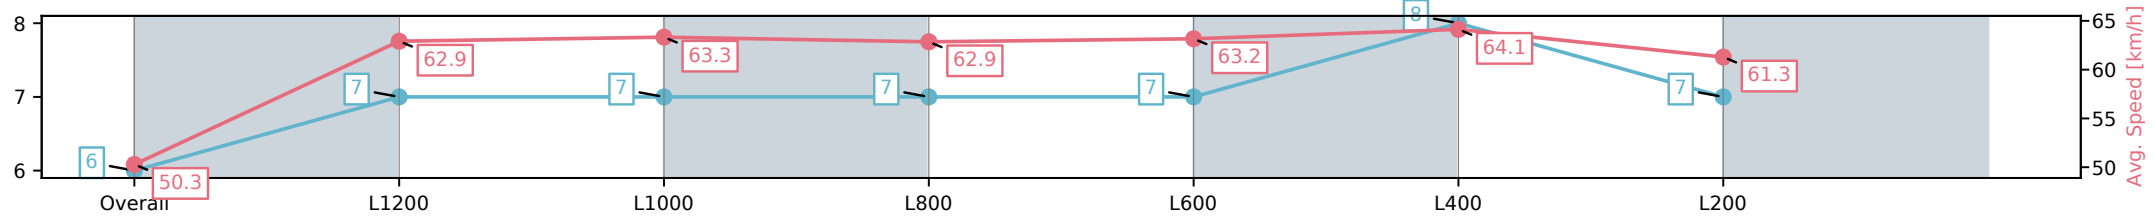

Horse/Jockey Name	AITCH D'AMICO/Ben Price
Finish Rank	6
Fastest Section Time (Section)	0:11.32 (L400)
Top Speed [km/h] (Section)	64.9 (L600)
Race State	Finished

Morphettville Parks SA - Professional
Race 4: Nicola's Last Hurrah! Handicap - 1400m
01 February 2025 - 2:13PM
Track Rating: Good 4, Weather: Fine, Rail Position: True

Section	Overall	L1200	L1000	L800	L600	L400	L200
Section Times	1:23.49[6] (0:14.34)	1:09.15[7] (0:11.45)	0:57.70[7] (0:11.52)	0:46.18[7] (0:11.52)	0:34.66[7] (0:11.57)	0:23.08[8] (0:11.32)	0:11.76[7] (0:11.76)
Average Speed [km/h]	50.3	62.9	63.3	62.9	63.2	64.1	61.3
Top Speed [km/h]	62.2	64.3	64.6	64.1	64.7	64.9	64.3
Avg. Dist. to Rail [m]	4.3	2.6	2.6	2.1	3.1	4.0	5.6
Avg. Stride Freq. [Hz]	2.3	2.4	2.4	2.3	2.4	2.4	2.3
Avg. Stride Length [m]	5.9	7.3	7.4	7.5	7.4	7.5	7.4

[ ] Ranking at each section and finish
-:-:- No data available at this section
NA No data available