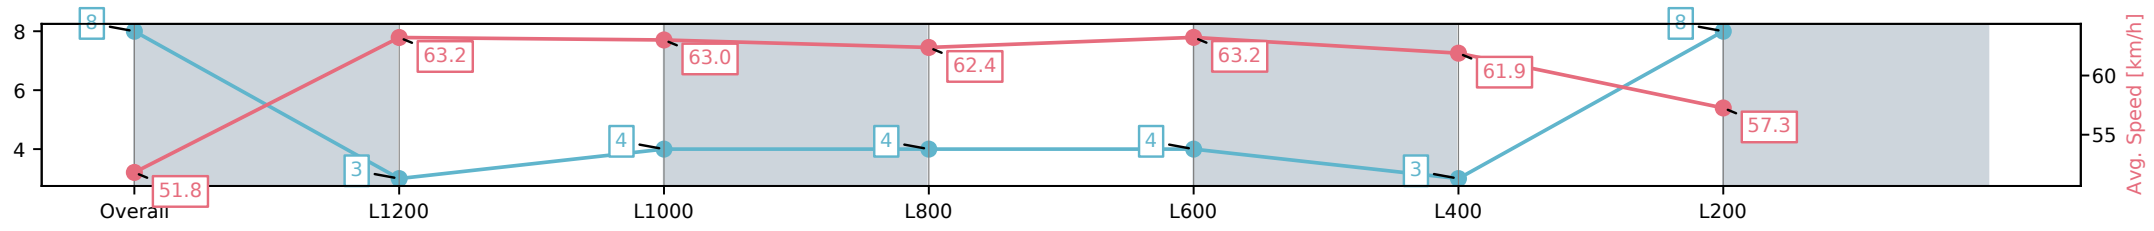

Horse/Jockey Name	IMA SHELBY/Jake Toeroek
Finish Rank	8
Fastest Section Time (Section)	0:11.41 (L1200)
Top Speed [km/h] (Section)	65.0 (L1200)
Race State	Finished

Morphettville Parks SA - Professional
Race 4: Nicola's Last Hurrah! Handicap - 1400m
01 February 2025 - 2:13PM
Track Rating: Good 4, Weather: Fine, Rail Position: True

Section	Overall	L1200	L1000	L800	L600	L400	L200
Section Times	1:24.34[8] (0:13.91)	1:10.43[3] (0:11.41)	0:59.02[4] (0:11.56)	0:47.45[4] (0:11.60)	0:35.85[4] (0:11.56)	0:24.29[3] (0:11.74)	0:12.55[8] (0:12.55)
Average Speed [km/h]	51.8	63.2	63.0	62.4	63.2	61.9	57.3
Top Speed [km/h]	64.5	64.6	65.0	63.2	64.1	63.1	60.4
Avg. Dist. to Rail [m]	5.5	2.7	2.4	1.8	2.8	3.7	4.7
Avg. Stride Freq. [Hz]	2.4	2.4	2.4	2.3	2.4	2.4	2.3
Avg. Stride Length [m]	5.9	7.0	6.9	7.0	7.0	7.0	6.7

[ ] Ranking at each section and finish
-:-:- No data available at this section
NA No data available