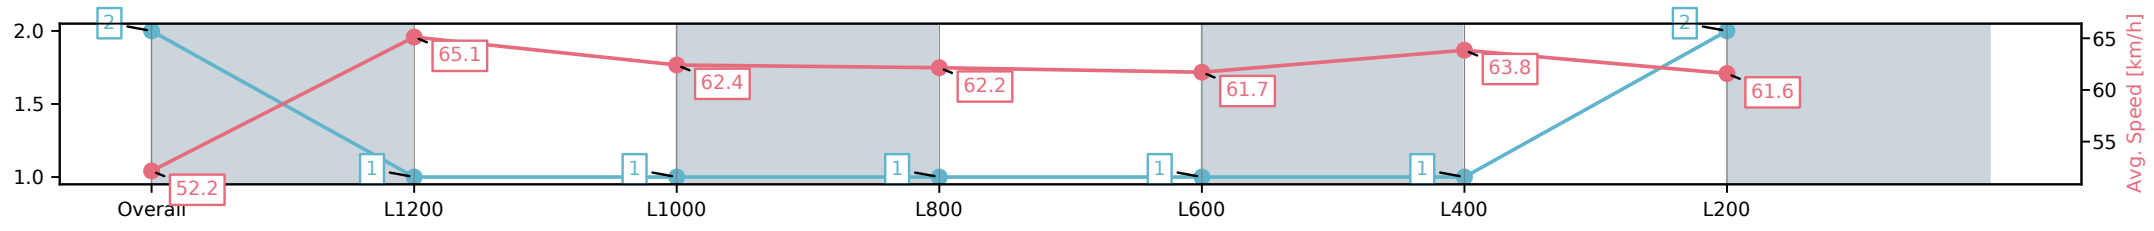

Morphettville Parks SA - Professional  
 Race 4: Nicola's Last Hurrah! Handicap - 1400m  
 01 February 2025 - 2:13PM  
 Track Rating: Good 4, Weather: Fine, Rail Position: True

| Section                | Overall                 | L1200                   | L1000                   | L800                    | L600                    | L400                    | L200                    |
|------------------------|-------------------------|-------------------------|-------------------------|-------------------------|-------------------------|-------------------------|-------------------------|
| Section Times          | 1:22.92[2]<br>(0:13.80) | 1:09.12[1]<br>(0:11.09) | 0:58.03[1]<br>(0:11.64) | 0:46.39[1]<br>(0:11.61) | 0:34.78[1]<br>(0:11.76) | 0:23.02[1]<br>(0:11.31) | 0:11.71[2]<br>(0:11.71) |
| Average Speed [km/h]   | 52.2                    | 65.1                    | 62.4                    | 62.2                    | 61.7                    | 63.8                    | 61.6                    |
| Top Speed [km/h]       | 65.9                    | 66.2                    | 63.5                    | 63.5                    | 64.1                    | 64.9                    | 64.7                    |
| Avg. Dist. to Rail [m] | 7.7                     | 3.2                     | 2.1                     | 1.3                     | 1.3                     | 1.9                     | 3.7                     |
| Avg. Stride Freq. [Hz] | 2.2                     | 2.3                     | 2.2                     | 2.2                     | 2.2                     | 2.3                     | 2.3                     |
| Avg. Stride Length [m] | 6.4                     | 8.0                     | 7.8                     | 7.9                     | 7.7                     | 7.6                     | 7.5                     |