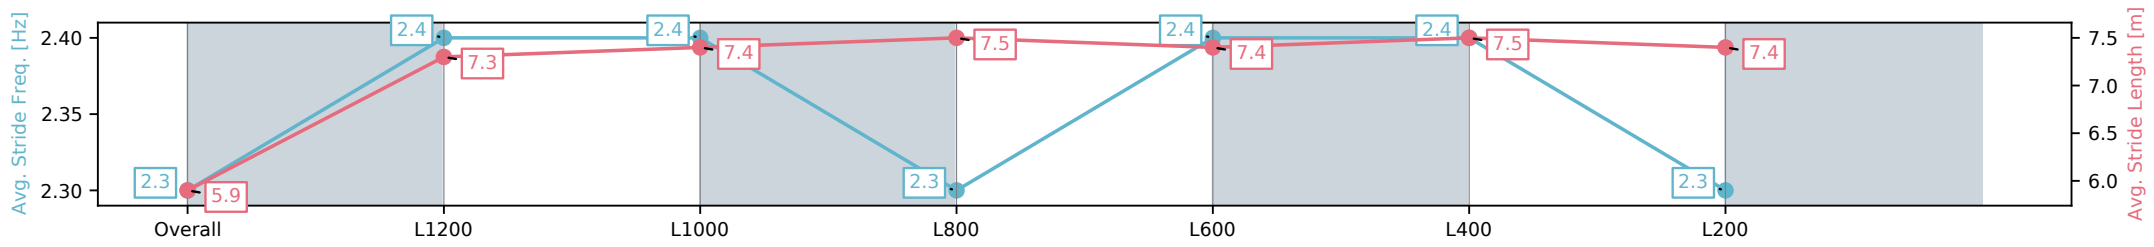

Horse/Jockey Name	AITCH D'AMICO/Ben Price
Finish Rank	6
Fastest Section Time (Section)	0:11.32 (L400)
Top Speed [km/h] (Section)	64.9 (L600)
Race State	Finished

Morphettville Parks SA - Professional
Race 4: Nicola's Last Hurrah! Handicap - 1400m
01 February 2025 - 2:13PM
Track Rating: Good 4, Weather: Fine, Rail Position: True

Section	Overall	L1200	L1000	L800	L600	L400	L200
Section Times	1:23.49[6] (0:14.34)	1:09.15[7] (0:11.45)	0:57.70[7] (0:11.52)	0:46.18[7] (0:11.52)	0:34.66[7] (0:11.57)	0:23.08[8] (0:11.32)	0:11.76[7] (0:11.76)
Average Speed [km/h]	50.3	62.9	63.3	62.9	63.2	64.1	61.3
Top Speed [km/h]	62.2	64.3	64.6	64.1	64.7	64.9	64.3
Avg. Dist. to Rail [m]	4.3	2.6	2.6	2.1	3.1	4.0	5.6
Avg. Stride Freq. [Hz]	2.3	2.4	2.4	2.3	2.4	2.4	2.3
Avg. Stride Length [m]	5.9	7.3	7.4	7.5	7.4	7.5	7.4

[ ] Ranking at each section and finish
-:-:- No data available at this section
NA No data available