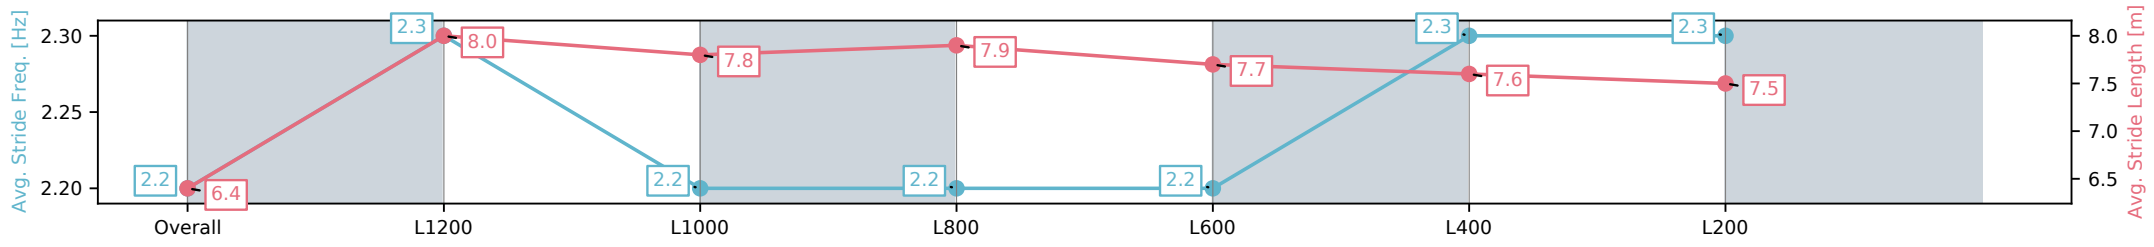

Morphettville Parks SA - Professional  
 Race 4: Nicola's Last Hurrah! Handicap - 1400m  
 01 February 2025 - 2:13PM  
 Track Rating: Good 4, Weather: Fine, Rail Position: True

| Section                | Overall                 | L1200                   | L1000                   | L800                    | L600                    | L400                    | L200                    |
|------------------------|-------------------------|-------------------------|-------------------------|-------------------------|-------------------------|-------------------------|-------------------------|
| Section Times          | 1:22.92[2]<br>(0:13.80) | 1:09.12[1]<br>(0:11.09) | 0:58.03[1]<br>(0:11.64) | 0:46.39[1]<br>(0:11.61) | 0:34.78[1]<br>(0:11.76) | 0:23.02[1]<br>(0:11.31) | 0:11.71[2]<br>(0:11.71) |
| Average Speed [km/h]   | 52.2                    | 65.1                    | 62.4                    | 62.2                    | 61.7                    | 63.8                    | 61.6                    |
| Top Speed [km/h]       | 65.9                    | 66.2                    | 63.5                    | 63.5                    | 64.1                    | 64.9                    | 64.7                    |
| Avg. Dist. to Rail [m] | 7.7                     | 3.2                     | 2.1                     | 1.3                     | 1.3                     | 1.9                     | 3.7                     |
| Avg. Stride Freq. [Hz] | 2.2                     | 2.3                     | 2.2                     | 2.2                     | 2.2                     | 2.3                     | 2.3                     |
| Avg. Stride Length [m] | 6.4                     | 8.0                     | 7.8                     | 7.9                     | 7.7                     | 7.6                     | 7.5                     |