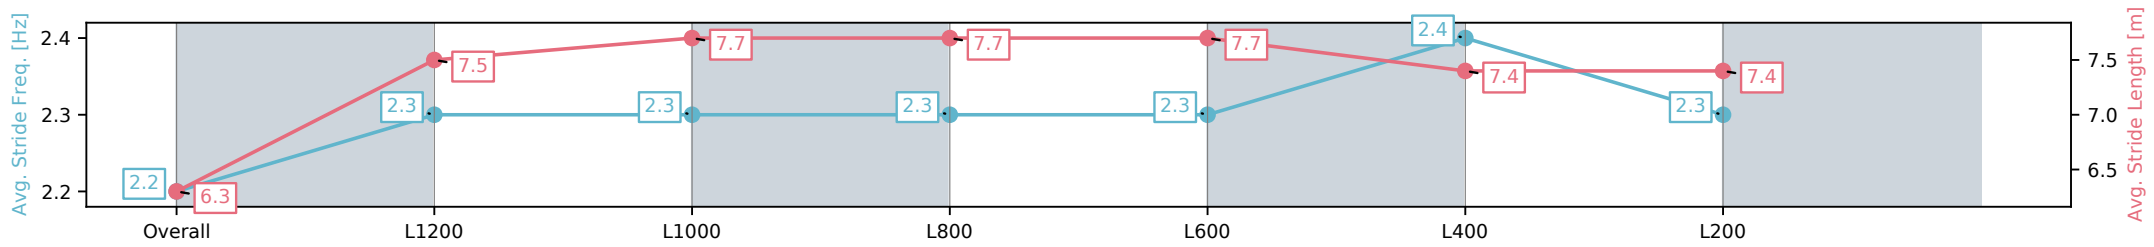

Horse/Jockey Name	PEARL ADIOS/Jason Holder
Finish Rank	4
Fastest Section Time (Section)	0:11.28 (L400)
Top Speed [km/h] (Section)	65.3 (L600)
Race State	Finished

Morphettville Parks SA - Professional
Race 4: Nicola's Last Hurrah! Handicap - 1400m
01 February 2025 - 2:13PM
Track Rating: Good 4, Weather: Fine, Rail Position: True

Section	Overall	L1200	L1000	L800	L600	L400	L200
Section Times	1:23.14[4] (0:14.07)	1:09.07[4] (0:11.48)	0:57.59[5] (0:11.53)	0:46.06[5] (0:11.60)	0:34.46[6] (0:11.55)	0:22.91[5] (0:11.28)	0:11.62[4] (0:11.62)
Average Speed [km/h]	51.2	62.8	63.2	62.6	64.1	64.6	62.0
Top Speed [km/h]	62.9	63.7	64.4	63.5	64.8	65.3	64.8
Avg. Dist. to Rail [m]	3.7	2.6	2.3	2.9	5.0	5.5	5.6
Avg. Stride Freq. [Hz]	2.2	2.3	2.3	2.3	2.3	2.4	2.3
Avg. Stride Length [m]	6.3	7.5	7.7	7.7	7.7	7.4	7.4

[ ] Ranking at each section and finish
-:-:- No data available at this section
NA No data available