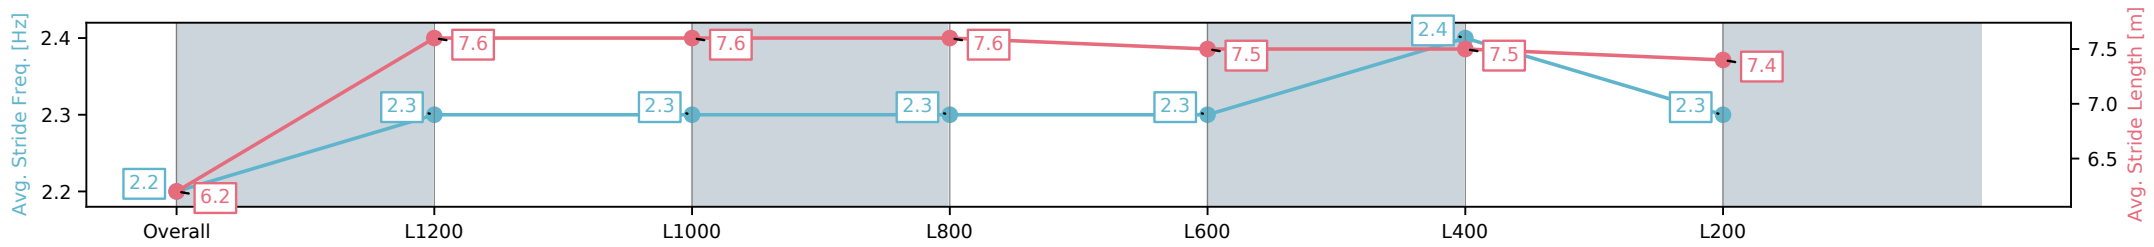

Horse/Jockey Name	TAHNEE TREASURE/Rochelle Milnes
Finish Rank	1
Fastest Section Time (Section)	0:11.17 (L1200)
Top Speed [km/h] (Section)	66.0 (L600)
Race State	Finished

Morphettville Parks SA - Professional
Race 4: Nicola's Last Hurrah! Handicap - 1400m
01 February 2025 - 2:13PM
Track Rating: Good 4, Weather: Fine, Rail Position: True

Section	Overall	L1200	L1000	L800	L600	L400	L200
Section Times	1:22.86[1] (0:14.13)	1:08.73[5] (0:11.17)	0:57.56[3] (0:11.42)	0:46.14[3] (0:11.57)	0:34.56[3] (0:11.68)	0:22.88[2] (0:11.19)	0:11.69[1] (0:11.69)
Average Speed [km/h]	51.0	64.5	63.5	62.4	62.5	64.8	61.6
Top Speed [km/h]	63.5	65.1	64.9	64.0	63.8	66.0	65.3
Avg. Dist. to Rail [m]	3.0	1.8	1.5	1.6	2.2	2.6	3.5
Avg. Stride Freq. [Hz]	2.2	2.3	2.3	2.3	2.3	2.4	2.3
Avg. Stride Length [m]	6.2	7.6	7.6	7.6	7.5	7.5	7.4

[ ] Ranking at each section and finish
-:-:- No data available at this section
NA No data available