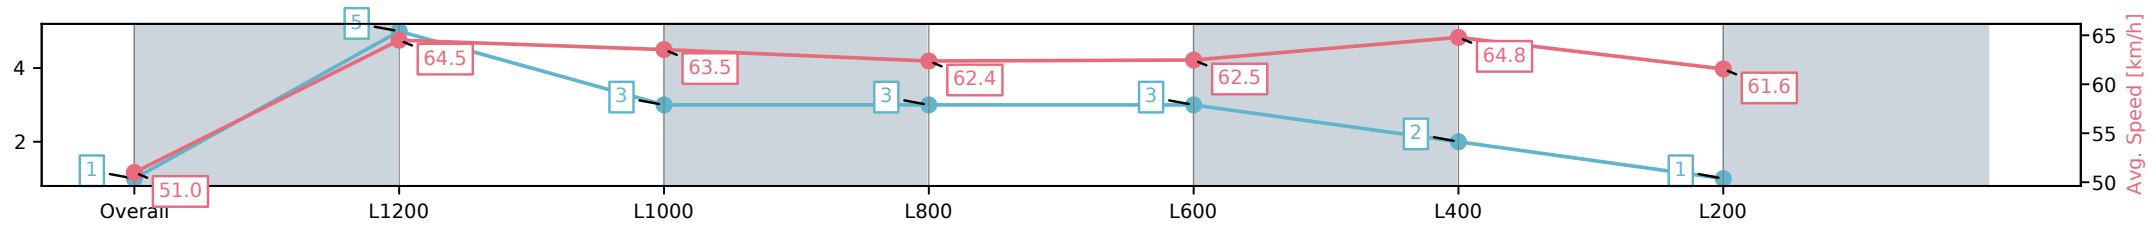

Horse/Jockey Name	TAHNEE TREASURE/Rochelle Milnes
Finish Rank	1
Fastest Section Time (Section)	0:11.17 (L1200)
Top Speed [km/h] (Section)	66.0 (L600)
Race State	Finished

Morphettville Parks SA - Professional
Race 4: Nicola's Last Hurrah! Handicap - 1400m
01 February 2025 - 2:13PM
Track Rating: Good 4, Weather: Fine, Rail Position: True

Section	Overall	L1200	L1000	L800	L600	L400	L200
Section Times	1:22.86[1] (0:14.13)	1:08.73[5] (0:11.17)	0:57.56[3] (0:11.42)	0:46.14[3] (0:11.57)	0:34.56[3] (0:11.68)	0:22.88[2] (0:11.19)	0:11.69[1] (0:11.69)
Average Speed [km/h]	51.0	64.5	63.5	62.4	62.5	64.8	61.6
Top Speed [km/h]	63.5	65.1	64.9	64.0	63.8	66.0	65.3
Avg. Dist. to Rail [m]	3.0	1.8	1.5	1.6	2.2	2.6	3.5
Avg. Stride Freq. [Hz]	2.2	2.3	2.3	2.3	2.3	2.4	2.3
Avg. Stride Length [m]	6.2	7.6	7.6	7.6	7.5	7.5	7.4

[ ] Ranking at each section and finish
-:-:- No data available at this section
NA No data available