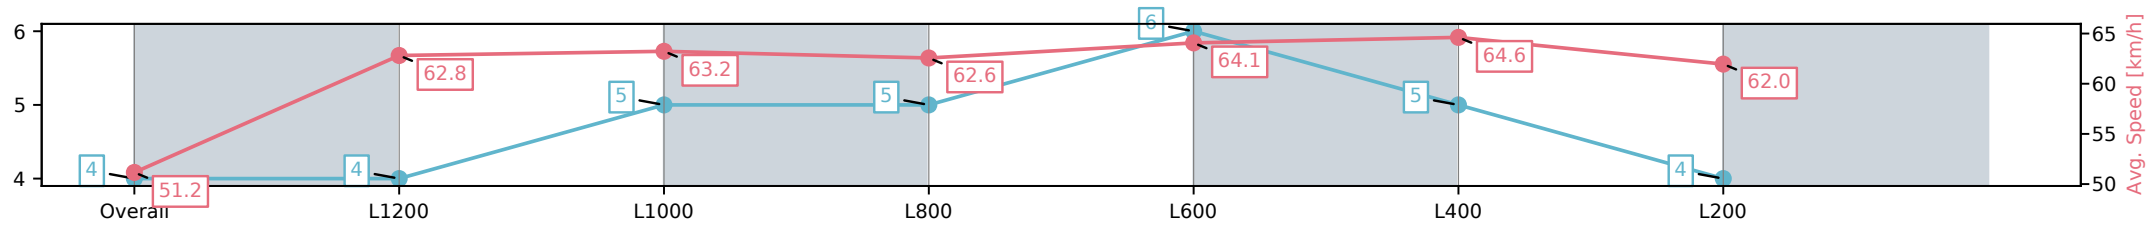

Morphettville Parks SA - Professional  
 Race 4: Nicola's Last Hurrah! Handicap - 1400m  
 01 February 2025 - 2:13PM  
 Track Rating: Good 4, Weather: Fine, Rail Position: True

| Section                | Overall                 | L1200                   | L1000                   | L800                    | L600                    | L400                    | L200                    |
|------------------------|-------------------------|-------------------------|-------------------------|-------------------------|-------------------------|-------------------------|-------------------------|
| Section Times          | 1:23.14[4]<br>(0:14.07) | 1:09.07[4]<br>(0:11.48) | 0:57.59[5]<br>(0:11.53) | 0:46.06[5]<br>(0:11.60) | 0:34.46[6]<br>(0:11.55) | 0:22.91[5]<br>(0:11.28) | 0:11.62[4]<br>(0:11.62) |
| Average Speed [km/h]   | 51.2                    | 62.8                    | 63.2                    | 62.6                    | 64.1                    | 64.6                    | 62.0                    |
| Top Speed [km/h]       | 62.9                    | 63.7                    | 64.4                    | 63.5                    | 64.8                    | 65.3                    | 64.8                    |
| Avg. Dist. to Rail [m] | 3.7                     | 2.6                     | 2.3                     | 2.9                     | 5.0                     | 5.5                     | 5.6                     |
| Avg. Stride Freq. [Hz] | 2.2                     | 2.3                     | 2.3                     | 2.3                     | 2.3                     | 2.4                     | 2.3                     |
| Avg. Stride Length [m] | 6.3                     | 7.5                     | 7.7                     | 7.7                     | 7.7                     | 7.4                     | 7.4                     |