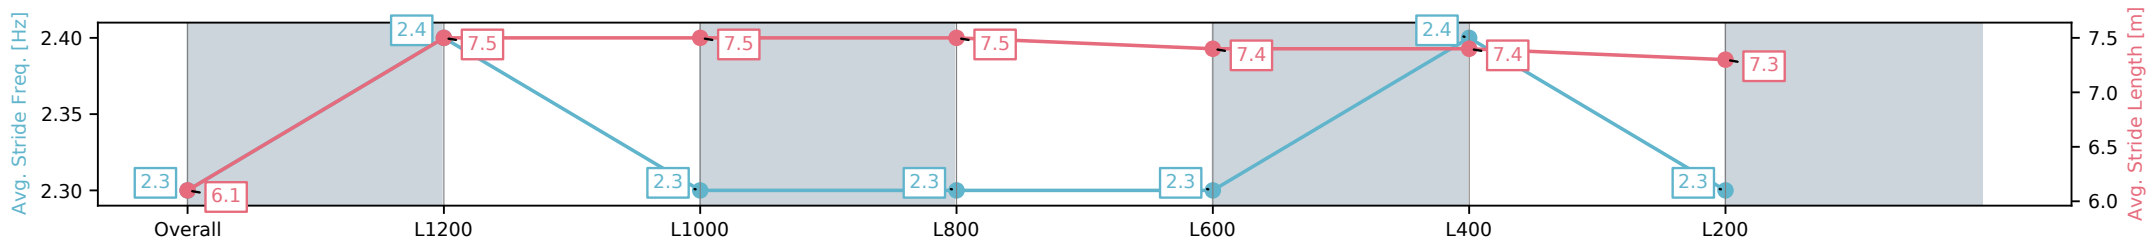

Morphettville Parks SA - Professional  
 Race 4: Nicola's Last Hurrah! Handicap - 1400m  
 01 February 2025 - 2:13PM  
 Track Rating: Good 4, Weather: Fine, Rail Position: True

| Section                | Overall                 | L1200                   | L1000                   | L800                    | L600                    | L400                    | L200                    |
|------------------------|-------------------------|-------------------------|-------------------------|-------------------------|-------------------------|-------------------------|-------------------------|
| Section Times          | 1:23.36[5]<br>(0:13.85) | 1:09.51[2]<br>(0:11.12) | 0:58.39[2]<br>(0:11.62) | 0:46.77[2]<br>(0:11.69) | 0:35.08[2]<br>(0:11.82) | 0:23.26[4]<br>(0:11.38) | 0:11.88[3]<br>(0:11.88) |
| Average Speed [km/h]   | 52.0                    | 64.7                    | 62.4                    | 61.8                    | 61.3                    | 63.5                    | 60.6                    |
| Top Speed [km/h]       | 65.5                    | 66.0                    | 63.9                    | 62.4                    | 62.9                    | 64.1                    | 63.6                    |
| Avg. Dist. to Rail [m] | 2.3                     | 1.4                     | 1.1                     | 0.8                     | 1.3                     | 1.6                     | 3.0                     |
| Avg. Stride Freq. [Hz] | 2.3                     | 2.4                     | 2.3                     | 2.3                     | 2.3                     | 2.4                     | 2.3                     |
| Avg. Stride Length [m] | 6.1                     | 7.5                     | 7.5                     | 7.5                     | 7.4                     | 7.4                     | 7.3                     |