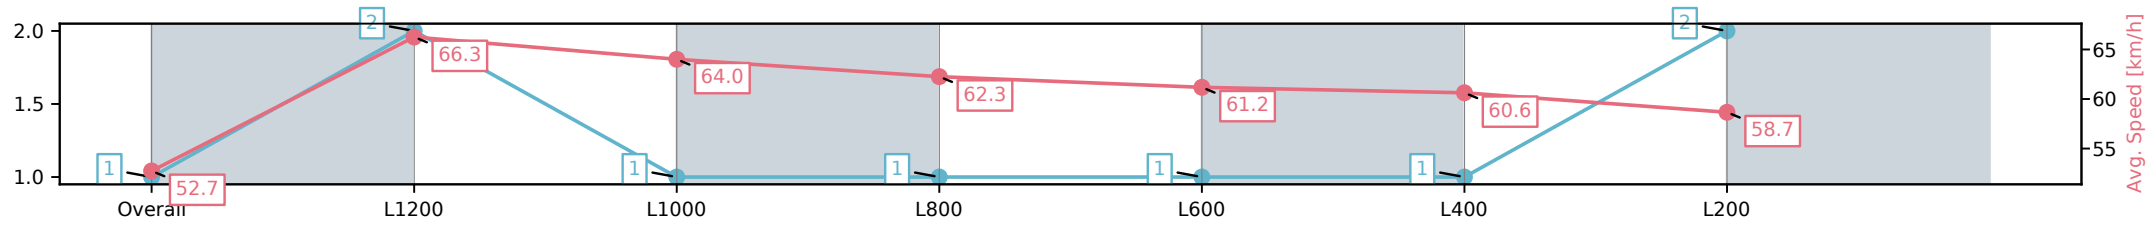

Race 3: AIG Security Maiden Plate - 1400m

01 February 2025 - 1:38PM

Track Rating: Good 4, Weather: Fine, Rail Position: True

Section	Overall	L1200	L1000	L800	L600	L400	L200
Section Times	1:23.62[1] (0:13.65)	1:09.97[2] (0:10.89)	0:59.08[1] (0:11.36)	0:47.72[1] (0:11.65)	0:36.07[1] (0:11.84)	0:24.23[1] (0:11.98)	0:12.25[2] (0:12.25)
Average Speed [km/h]	52.7	66.3	64.0	62.3	61.2	60.6	58.7
Top Speed [km/h]	66.1	67.8	65.3	63.6	61.9	61.5	61.0
Avg. Dist. to Rail [m]	8.2	3.6	1.9	1.3	2.1	3.1	3.8
Avg. Stride Freq. [Hz]	2.4	2.5	2.4	2.3	2.3	2.3	2.3
Avg. Stride Length [m]	6.0	7.5	7.3	7.4	7.2	7.2	7.1