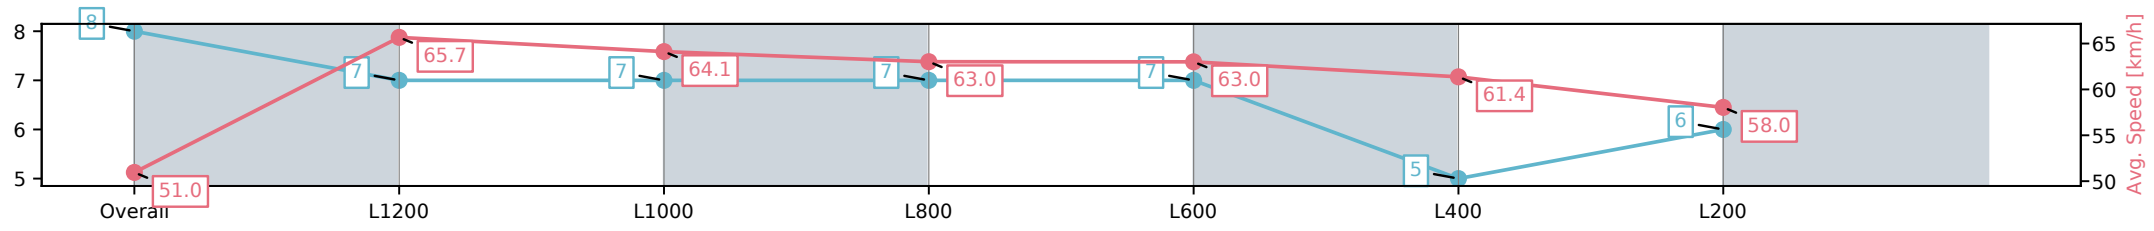

Morphettville Parks SA - Professional

Race 3: AIG Security Maiden Plate - 1400m

01 February 2025 - 1:38PM

Track Rating: Good 4, Weather: Fine, Rail Position: True

Section	Overall	L1200	L1000	L800	L600	L400	L200
Section Times	1:24.10[8] (0:14.11)	1:09.99[7] (0:10.99)	0:59.00[7] (0:11.48)	0:47.52[7] (0:11.53)	0:35.99[7] (0:11.69)	0:24.30[5] (0:11.91)	0:12.39[6] (0:12.39)
Average Speed [km/h]	51.0	65.7	64.1	63.0	63.0	61.4	58.0
Top Speed [km/h]	64.2	66.8	65.5	64.0	64.3	62.3	60.8
Avg. Dist. to Rail [m]	6.4	3.1	4.2	3.2	4.5	6.0	7.5
Avg. Stride Freq. [Hz]	2.3	2.4	2.3	2.3	2.3	2.3	2.3
Avg. Stride Length [m]	6.2	7.7	7.5	7.7	7.5	7.4	7.1