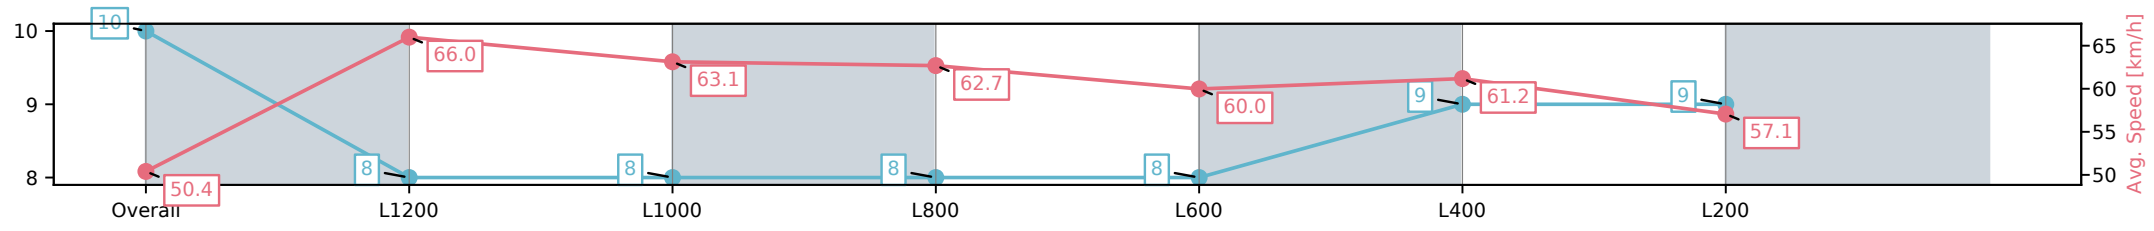

Morphettville Parks SA - Professional

Race 3: AIG Security Maiden Plate - 1400m

01 February 2025 - 1:38PM

Track Rating: Good 4, Weather: Fine, Rail Position: True

Section	Overall	L1200	L1000	L800	L600	L400	L200
Section Times	1:24.68[10] (0:14.28)	1:10.39[8] (0:10.92)	0:59.47[8] (0:11.42)	0:48.05[8] (0:11.49)	0:36.56[8] (0:12.05)	0:24.51[9] (0:11.88)	0:12.63[9] (0:12.63)
Average Speed [km/h]	50.4	66.0	63.1	62.7	60.0	61.2	57.1
Top Speed [km/h]	65.9	67.2	64.2	63.4	60.9	61.8	61.0
Avg. Dist. to Rail [m]	1.5	0.8	0.5	0.2	1.1	5.0	8.2
Avg. Stride Freq. [Hz]	2.3	2.5	2.4	2.3	2.3	2.3	2.3
Avg. Stride Length [m]	6.0	7.4	7.2	7.4	7.1	7.3	7.1