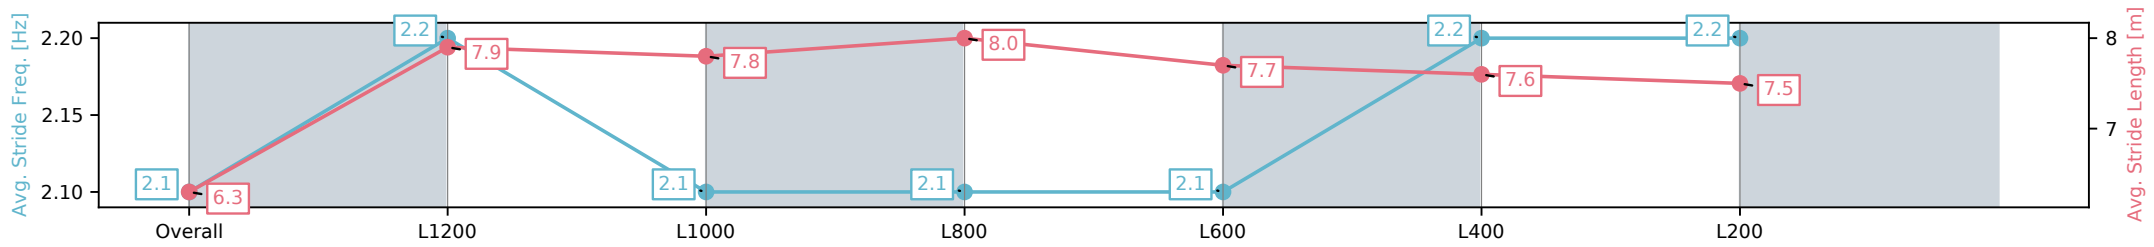

Morphettville Parks SA - Professional

Race 3: AIG Security Maiden Plate - 1400m

01 February 2025 - 1:38PM

Track Rating: Good 4, Weather: Fine, Rail Position: True

Section	Overall	L1200	L1000	L800	L600	L400	L200
Section Times	1:23.77[3] (0:14.30)	1:09.47[9] (0:10.92)	0:58.55[9] (0:11.54)	0:47.01[9] (0:11.53)	0:35.48[9] (0:11.79)	0:23.69[8] (0:11.60)	0:12.09[5] (0:12.09)
Average Speed [km/h]	50.3	66.0	63.0	62.9	62.0	62.8	59.6
Top Speed [km/h]	65.3	67.2	64.5	63.8	62.8	63.5	63.0
Avg. Dist. to Rail [m]	3.2	2.4	2.0	1.9	3.1	5.5	7.3
Avg. Stride Freq. [Hz]	2.1	2.2	2.1	2.1	2.1	2.2	2.2
Avg. Stride Length [m]	6.3	7.9	7.8	7.8	8.0	7.7	7.5