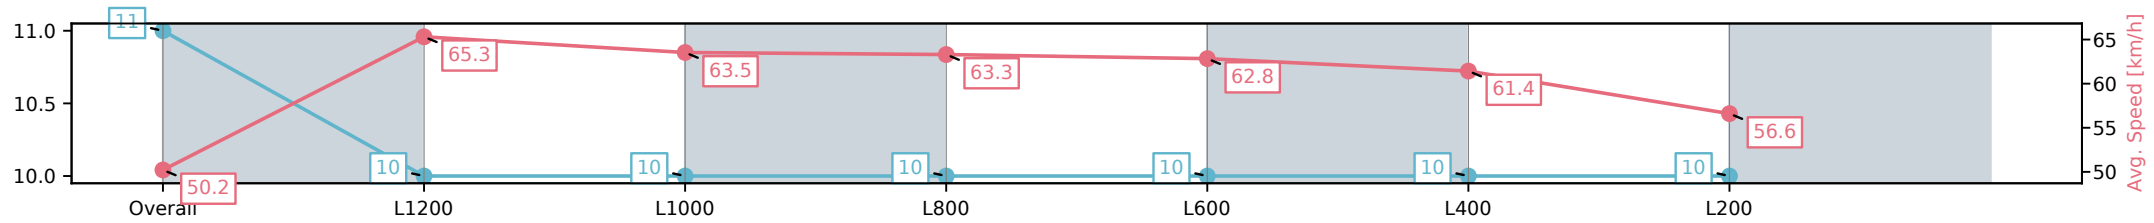

Morphettville Parks SA - Professional

Race 3: AIG Security Maiden Plate - 1400m

01 February 2025 - 1:38PM

Track Rating: Good 4, Weather: Fine, Rail Position: True

Section	Overall	L1200	L1000	L800	L600	L400	L200
Section Times	1:24.82[11] (0:14.36)	1:10.46[10] (0:11.03)	0:59.43[10] (0:11.53)	0:47.90[10] (0:11.47)	0:36.43[10] (0:11.81)	0:24.62[10] (0:11.92)	0:12.70[10] (0:12.70)
Average Speed [km/h]	50.2	65.3	63.5	63.3	62.8	61.4	56.6
Top Speed [km/h]	64.1	66.1	64.8	64.4	63.9	62.3	60.8
Avg. Dist. to Rail [m]	5.9	3.2	3.3	3.4	5.4	7.8	10.1
Avg. Stride Freq. [Hz]	2.3	2.4	2.3	2.3	2.3	2.4	2.3
Avg. Stride Length [m]	6.0	7.3	7.3	7.3	7.1	6.9	6.9