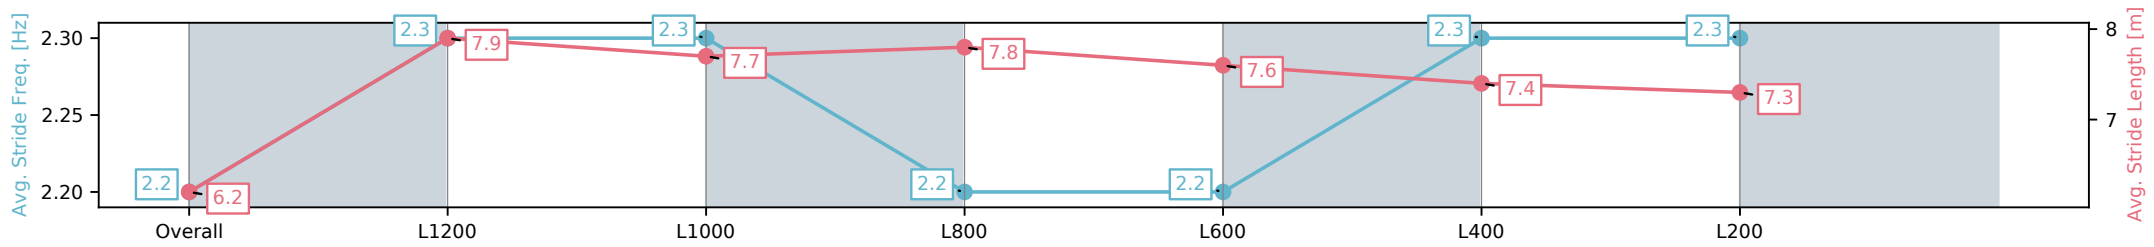

Morphettville Parks SA - Professional

Race 3: AIG Security Maiden Plate - 1400m

01 February 2025 - 1:38PM

Track Rating: Good 4, Weather: Fine, Rail Position: True

Section	Overall	L1200	L1000	L800	L600	L400	L200
Section Times	1:23.73[2] (0:14.01)	1:09.72[6] (0:10.86)	0:58.86[4] (0:11.39)	0:47.47[4] (0:11.49)	0:35.98[3] (0:11.90)	0:24.08[3] (0:11.88)	0:12.20[4] (0:12.20)
Average Speed [km/h]	51.5	66.4	63.8	63.0	61.6	61.3	58.9
Top Speed [km/h]	65.7	67.1	65.8	64.4	62.4	62.0	62.1
Avg. Dist. to Rail [m]	4.5	2.7	1.9	1.4	3.3	4.7	5.9
Avg. Stride Freq. [Hz]	2.2	2.3	2.3	2.2	2.2	2.3	2.3
Avg. Stride Length [m]	6.2	7.9	7.7	7.8	7.6	7.4	7.3