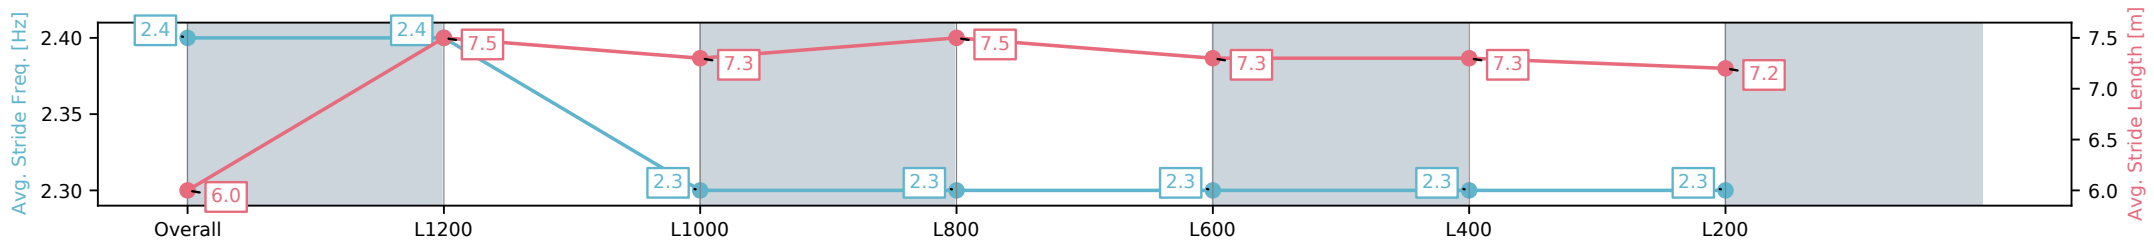

Morphettville Parks SA - Professional

Race 3: AIG Security Maiden Plate - 1400m

01 February 2025 - 1:38PM

Track Rating: Good 4, Weather: Fine, Rail Position: True

Section	Overall	L1200	L1000	L800	L600	L400	L200
Section Times	1:24.14[9] (0:13.96)	1:10.18[4] (0:10.94)	0:59.24[5] (0:11.61)	0:47.63[6] (0:11.45)	0:36.18[6] (0:11.96)	0:24.22[6] (0:11.83)	0:12.39[7] (0:12.39)
Average Speed [km/h]	51.6	65.9	62.7	63.3	60.7	61.2	58.1
Top Speed [km/h]	66.2	66.8	65.0	64.4	61.4	62.2	61.8
Avg. Dist. to Rail [m]	3.7	2.1	2.4	1.1	1.8	2.6	3.6
Avg. Stride Freq. [Hz]	2.4	2.4	2.3	2.3	2.3	2.3	2.3
Avg. Stride Length [m]	6.0	7.5	7.3	7.5	7.3	7.3	7.2