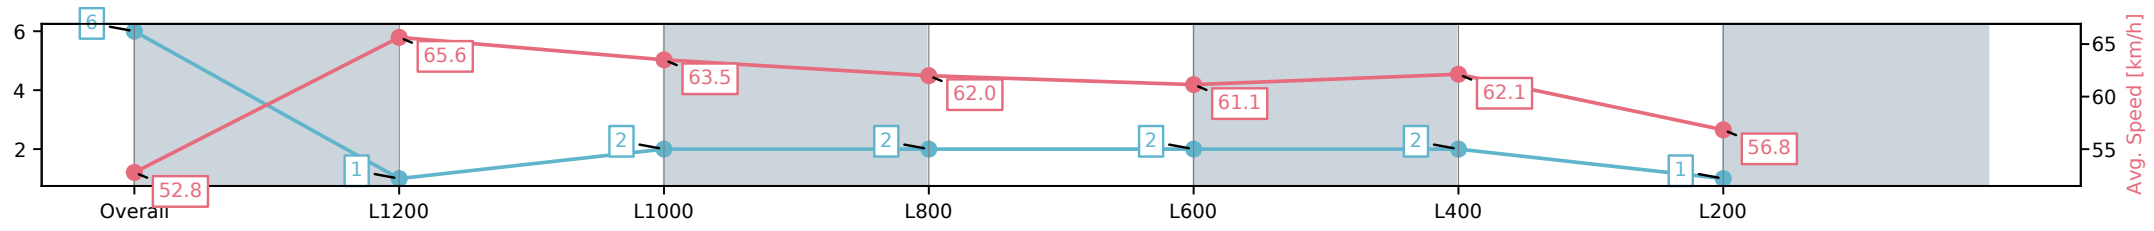

Morphettville Parks SA - Professional

Race 3: AIG Security Maiden Plate - 1400m

01 February 2025 - 1:38PM

Track Rating: Good 4, Weather: Fine, Rail Position: True

Section	Overall	L1200	L1000	L800	L600	L400	L200
Section Times	1:23.82[6] (0:13.65)	1:10.17[1] (0:10.98)	0:59.19[2] (0:11.44)	0:47.75[2] (0:11.64)	0:36.11[2] (0:11.82)	0:24.29[2] (0:11.63)	0:12.66[1] (0:12.66)
Average Speed [km/h]	52.8	65.6	63.5	62.0	61.1	62.1	56.8
Top Speed [km/h]	67.6	67.1	64.5	63.0	63.0	64.0	60.4
Avg. Dist. to Rail [m]	5.7	1.9	1.5	1.1	1.1	1.1	1.1
Avg. Stride Freq. [Hz]	2.5	2.6	2.5	2.4	2.4	2.5	2.4
Avg. Stride Length [m]	5.6	6.7	6.6	6.8	6.5	6.7	6.4