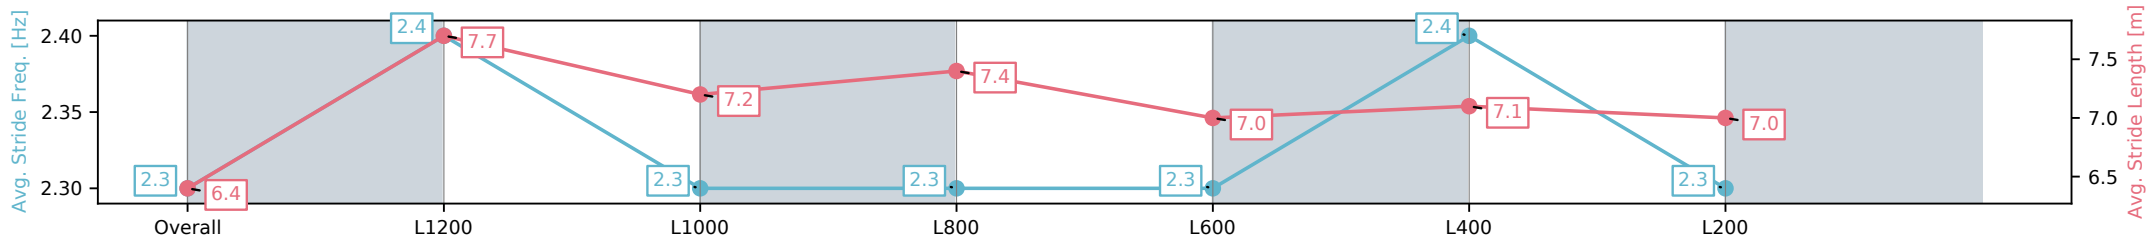

Morphettville Parks SA - Professional

Race 3: AIG Security Maiden Plate - 1400m

01 February 2025 - 1:38PM

Track Rating: Good 4, Weather: Fine, Rail Position: True

Section	Overall	L1200	L1000	L800	L600	L400	L200
Section Times	1:23.80[4] (0:13.69)	1:10.11[3] (0:11.00)	0:59.11[3] (0:11.52)	0:47.59[3] (0:11.57)	0:36.01[4] (0:11.86)	0:24.15[4] (0:11.82)	0:12.33[3] (0:12.33)
Average Speed [km/h]	52.7	65.5	63.3	62.4	61.3	61.2	58.5
Top Speed [km/h]	66.7	67.1	64.8	64.3	62.0	62.3	61.3
Avg. Dist. to Rail [m]	7.3	2.9	2.6	1.7	1.9	1.9	2.1
Avg. Stride Freq. [Hz]	2.3	2.4	2.3	2.3	2.3	2.4	2.3
Avg. Stride Length [m]	6.4	7.7	7.2	7.4	7.0	7.1	7.0