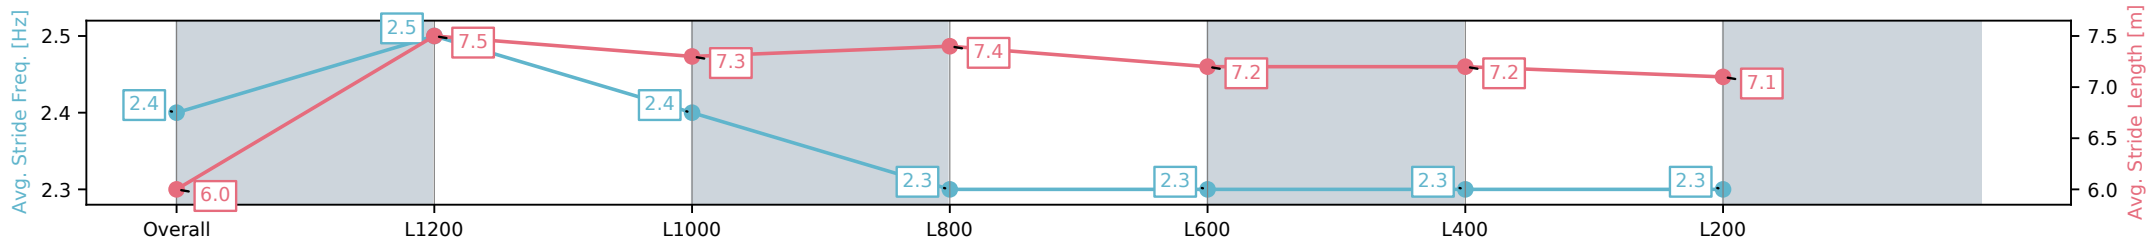

Race 3: AIG Security Maiden Plate - 1400m

01 February 2025 - 1:38PM

Track Rating: Good 4, Weather: Fine, Rail Position: True

Section	Overall	L1200	L1000	L800	L600	L400	L200
Section Times	1:23.62[1] (0:13.65)	1:09.97[2] (0:10.89)	0:59.08[1] (0:11.36)	0:47.72[1] (0:11.65)	0:36.07[1] (0:11.84)	0:24.23[1] (0:11.98)	0:12.25[2] (0:12.25)
Average Speed [km/h]	52.7	66.3	64.0	62.3	61.2	60.6	58.7
Top Speed [km/h]	66.1	67.8	65.3	63.6	61.9	61.5	61.0
Avg. Dist. to Rail [m]	8.2	3.6	1.9	1.3	2.1	3.1	3.8
Avg. Stride Freq. [Hz]	2.4	2.5	2.4	2.3	2.3	2.3	2.3
Avg. Stride Length [m]	6.0	7.5	7.3	7.4	7.2	7.2	7.1