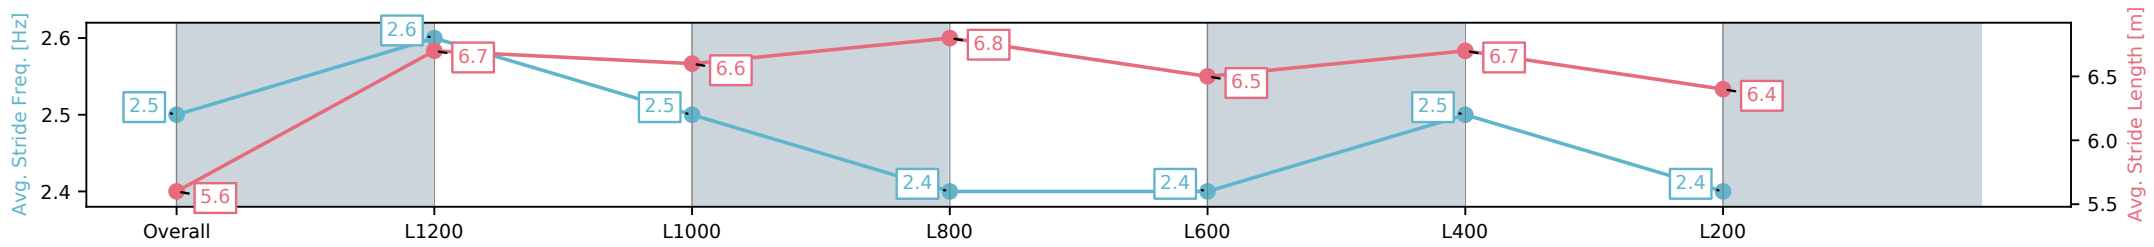

Morphettville Parks SA - Professional

Race 3: AIG Security Maiden Plate - 1400m

01 February 2025 - 1:38PM

Track Rating: Good 4, Weather: Fine, Rail Position: True

Section	Overall	L1200	L1000	L800	L600	L400	L200
Section Times	1:23.82[6] (0:13.65)	1:10.17[1] (0:10.98)	0:59.19[2] (0:11.44)	0:47.75[2] (0:11.64)	0:36.11[2] (0:11.82)	0:24.29[2] (0:11.63)	0:12.66[1] (0:12.66)
Average Speed [km/h]	52.8	65.6	63.5	62.0	61.1	62.1	56.8
Top Speed [km/h]	67.6	67.1	64.5	63.0	63.0	64.0	60.4
Avg. Dist. to Rail [m]	5.7	1.9	1.5	1.1	1.1	1.1	1.1
Avg. Stride Freq. [Hz]	2.5	2.6	2.5	2.4	2.4	2.5	2.4
Avg. Stride Length [m]	5.6	6.7	6.6	6.8	6.5	6.7	6.4