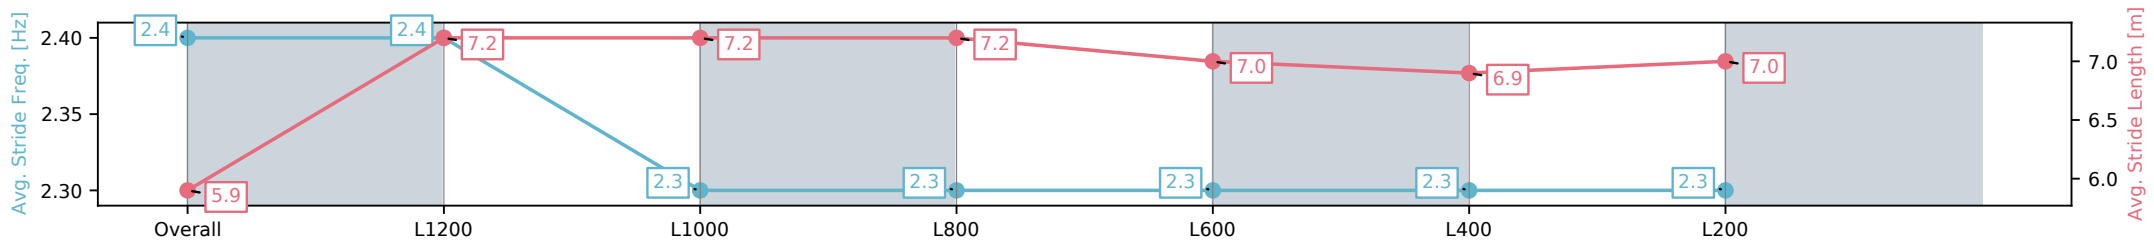

Morphettville Parks SA - Professional

Race 3: AIG Security Maiden Plate - 1400m

01 February 2025 - 1:38PM

Track Rating: Good 4, Weather: Fine, Rail Position: True

Section	Overall	L1200	L1000	L800	L600	L400	L200
Section Times	1:23.81[5] (0:13.97)	1:09.84[5] (0:10.96)	0:58.88[6] (0:11.36)	0:47.52[5] (0:11.57)	0:35.94[5] (0:12.06)	0:23.88[7] (0:11.88)	0:12.00[8] (0:12.00)
Average Speed [km/h]	51.5	65.7	63.6	62.3	60.4	61.1	60.0
Top Speed [km/h]	65.9	66.5	64.9	63.5	61.7	63.1	63.1
Avg. Dist. to Rail [m]	0.8	0.2	0.7	0.5	2.4	2.8	4.0
Avg. Stride Freq. [Hz]	2.4	2.4	2.3	2.3	2.3	2.3	2.3
Avg. Stride Length [m]	5.9	7.2	7.2	7.2	7.0	6.9	7.0