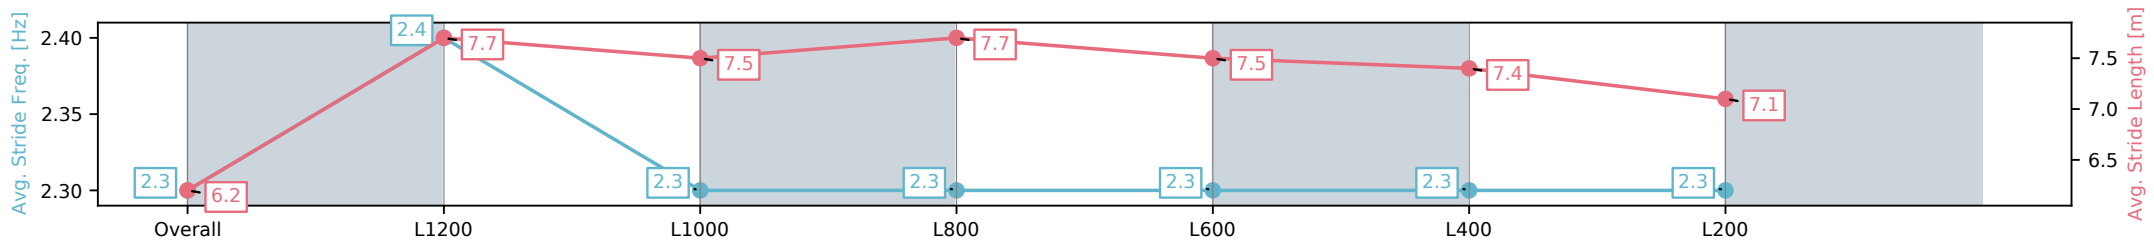

Morphettville Parks SA - Professional

Race 3: AIG Security Maiden Plate - 1400m

01 February 2025 - 1:38PM

Track Rating: Good 4, Weather: Fine, Rail Position: True

Section	Overall	L1200	L1000	L800	L600	L400	L200
Section Times	1:24.10[8] (0:14.11)	1:09.99[7] (0:10.99)	0:59.00[7] (0:11.48)	0:47.52[7] (0:11.53)	0:35.99[7] (0:11.69)	0:24.30[5] (0:11.91)	0:12.39[6] (0:12.39)
Average Speed [km/h]	51.0	65.7	64.1	63.0	63.0	61.4	58.0
Top Speed [km/h]	64.2	66.8	65.5	64.0	64.3	62.3	60.8
Avg. Dist. to Rail [m]	6.4	3.1	4.2	3.2	4.5	6.0	7.5
Avg. Stride Freq. [Hz]	2.3	2.4	2.3	2.3	2.3	2.3	2.3
Avg. Stride Length [m]	6.2	7.7	7.5	7.7	7.5	7.4	7.1