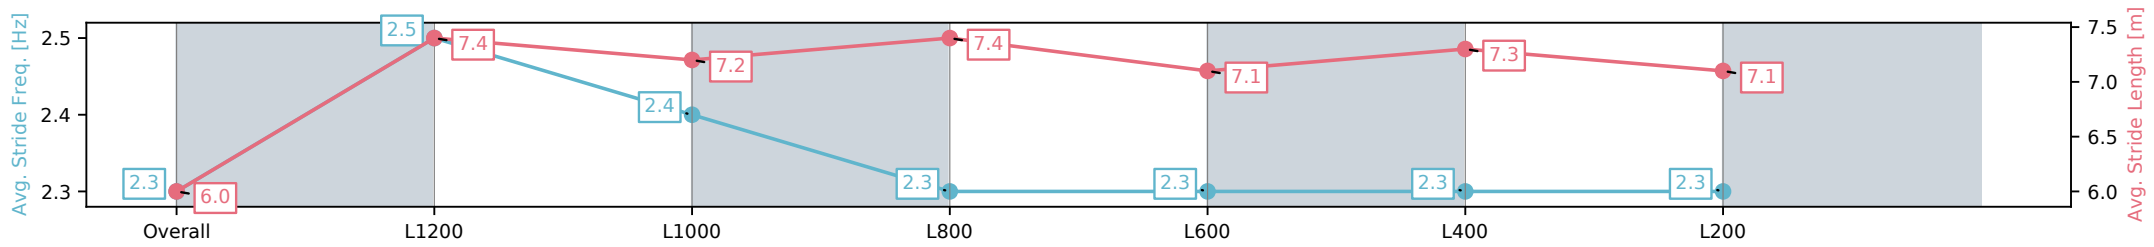

Morphettville Parks SA - Professional

Race 3: AIG Security Maiden Plate - 1400m

01 February 2025 - 1:38PM

Track Rating: Good 4, Weather: Fine, Rail Position: True

Section	Overall	L1200	L1000	L800	L600	L400	L200
Section Times	1:24.68[10] (0:14.28)	1:10.39[8] (0:10.92)	0:59.47[8] (0:11.42)	0:48.05[8] (0:11.49)	0:36.56[8] (0:12.05)	0:24.51[9] (0:11.88)	0:12.63[9] (0:12.63)
Average Speed [km/h]	50.4	66.0	63.1	62.7	60.0	61.2	57.1
Top Speed [km/h]	65.9	67.2	64.2	63.4	60.9	61.8	61.0
Avg. Dist. to Rail [m]	1.5	0.8	0.5	0.2	1.1	5.0	8.2
Avg. Stride Freq. [Hz]	2.3	2.5	2.4	2.3	2.3	2.3	2.3
Avg. Stride Length [m]	6.0	7.4	7.2	7.4	7.1	7.3	7.1