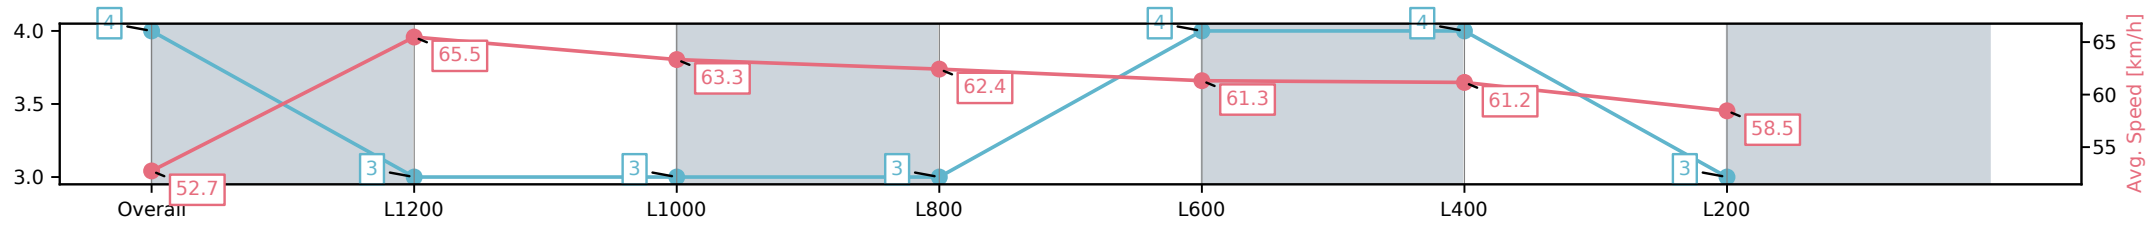

Morphettville Parks SA - Professional

Race 3: AIG Security Maiden Plate - 1400m

01 February 2025 - 1:38PM

Track Rating: Good 4, Weather: Fine, Rail Position: True

Section	Overall	L1200	L1000	L800	L600	L400	L200
Section Times	1:23.80[4] (0:13.69)	1:10.11[3] (0:11.00)	0:59.11[3] (0:11.52)	0:47.59[3] (0:11.57)	0:36.01[4] (0:11.86)	0:24.15[4] (0:11.82)	0:12.33[3] (0:12.33)
Average Speed [km/h]	52.7	65.5	63.3	62.4	61.3	61.2	58.5
Top Speed [km/h]	66.7	67.1	64.8	64.3	62.0	62.3	61.3
Avg. Dist. to Rail [m]	7.3	2.9	2.6	1.7	1.9	1.9	2.1
Avg. Stride Freq. [Hz]	2.3	2.4	2.3	2.3	2.3	2.4	2.3
Avg. Stride Length [m]	6.4	7.7	7.2	7.4	7.0	7.1	7.0