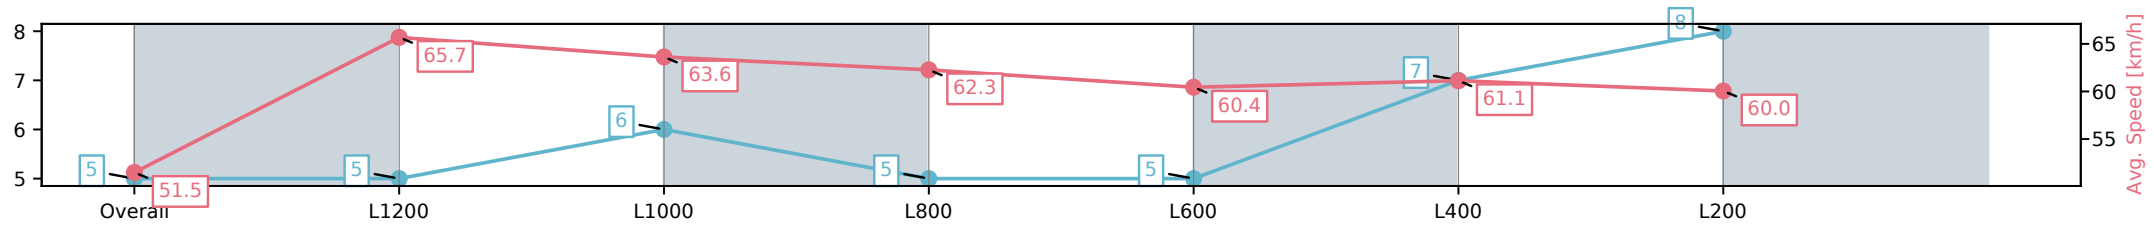

Morphettville Parks SA - Professional

Race 3: AIG Security Maiden Plate - 1400m

01 February 2025 - 1:38PM

Track Rating: Good 4, Weather: Fine, Rail Position: True

Section	Overall	L1200	L1000	L800	L600	L400	L200
Section Times	1:23.81[5] (0:13.97)	1:09.84[5] (0:10.96)	0:58.88[6] (0:11.36)	0:47.52[5] (0:11.57)	0:35.94[5] (0:12.06)	0:23.88[7] (0:11.88)	0:12.00[8] (0:12.00)
Average Speed [km/h]	51.5	65.7	63.6	62.3	60.4	61.1	60.0
Top Speed [km/h]	65.9	66.5	64.9	63.5	61.7	63.1	63.1
Avg. Dist. to Rail [m]	0.8	0.2	0.7	0.5	2.4	2.8	4.0
Avg. Stride Freq. [Hz]	2.4	2.4	2.3	2.3	2.3	2.3	2.3
Avg. Stride Length [m]	5.9	7.2	7.2	7.2	7.0	6.9	7.0