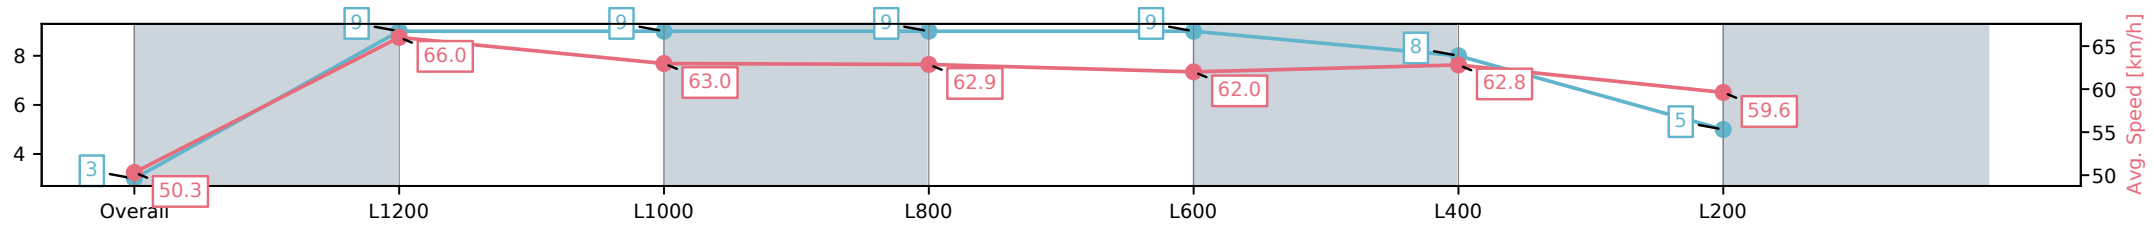

Morphettville Parks SA - Professional

Race 3: AIG Security Maiden Plate - 1400m

01 February 2025 - 1:38PM

Track Rating: Good 4, Weather: Fine, Rail Position: True

Section	Overall	L1200	L1000	L800	L600	L400	L200
Section Times	1:23.77[3] (0:14.30)	1:09.47[9] (0:10.92)	0:58.55[9] (0:11.54)	0:47.01[9] (0:11.53)	0:35.48[9] (0:11.79)	0:23.69[8] (0:11.60)	0:12.09[5] (0:12.09)
Average Speed [km/h]	50.3	66.0	63.0	62.9	62.0	62.8	59.6
Top Speed [km/h]	65.3	67.2	64.5	63.8	62.8	63.5	63.0
Avg. Dist. to Rail [m]	3.2	2.4	2.0	1.9	3.1	5.5	7.3
Avg. Stride Freq. [Hz]	2.1	2.2	2.1	2.1	2.1	2.2	2.2
Avg. Stride Length [m]	6.3	7.9	7.8	7.8	8.0	7.7	7.5