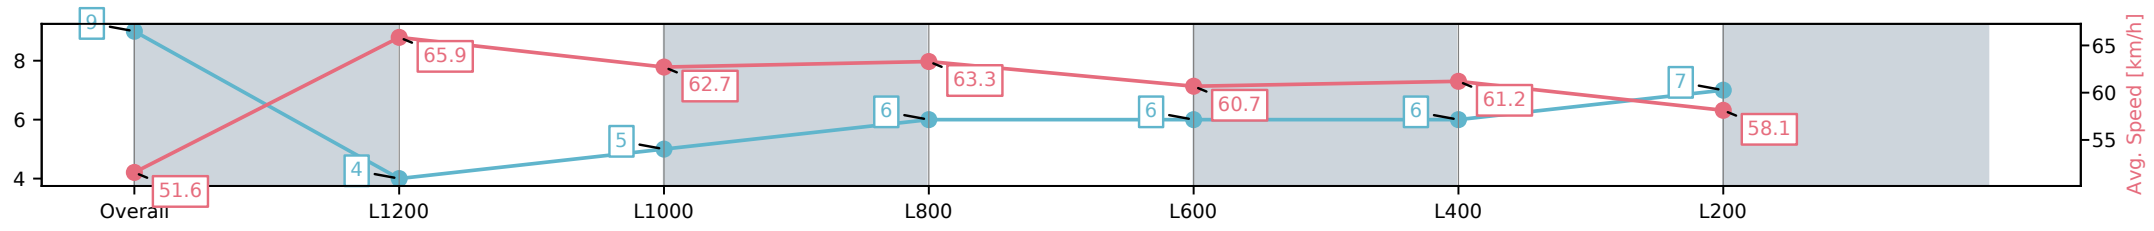

Morphettville Parks SA - Professional

Race 3: AIG Security Maiden Plate - 1400m

01 February 2025 - 1:38PM

Track Rating: Good 4, Weather: Fine, Rail Position: True

Section	Overall	L1200	L1000	L800	L600	L400	L200
Section Times	1:24.14[9] (0:13.96)	1:10.18[4] (0:10.94)	0:59.24[5] (0:11.61)	0:47.63[6] (0:11.45)	0:36.18[6] (0:11.96)	0:24.22[6] (0:11.83)	0:12.39[7] (0:12.39)
Average Speed [km/h]	51.6	65.9	62.7	63.3	60.7	61.2	58.1
Top Speed [km/h]	66.2	66.8	65.0	64.4	61.4	62.2	61.8
Avg. Dist. to Rail [m]	3.7	2.1	2.4	1.1	1.8	2.6	3.6
Avg. Stride Freq. [Hz]	2.4	2.4	2.3	2.3	2.3	2.3	2.3
Avg. Stride Length [m]	6.0	7.5	7.3	7.5	7.3	7.3	7.2