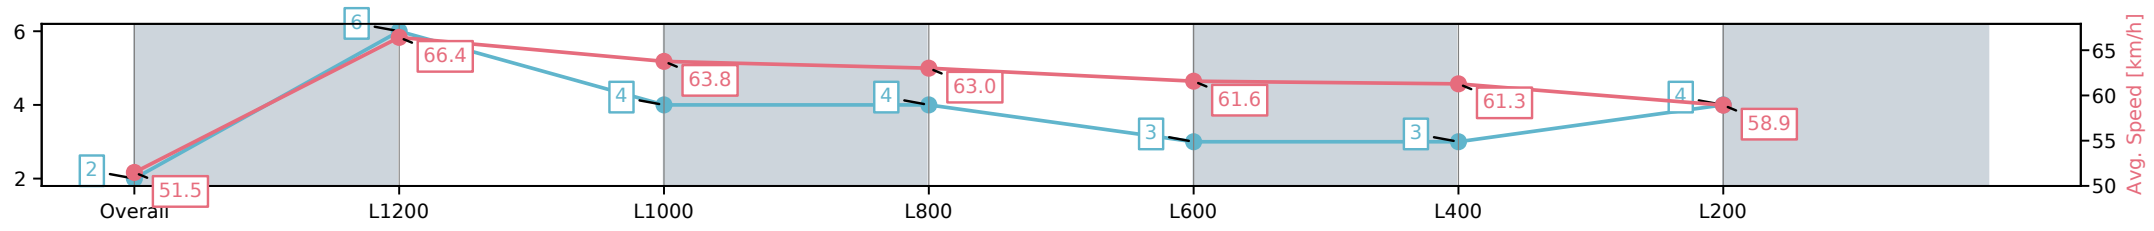

Morphettville Parks SA - Professional

Race 3: AIG Security Maiden Plate - 1400m

01 February 2025 - 1:38PM

Track Rating: Good 4, Weather: Fine, Rail Position: True

Section	Overall	L1200	L1000	L800	L600	L400	L200
Section Times	1:23.73[2] (0:14.01)	1:09.72[6] (0:10.86)	0:58.86[4] (0:11.39)	0:47.47[4] (0:11.49)	0:35.98[3] (0:11.90)	0:24.08[3] (0:11.88)	0:12.20[4] (0:12.20)
Average Speed [km/h]	51.5	66.4	63.8	63.0	61.6	61.3	58.9
Top Speed [km/h]	65.7	67.1	65.8	64.4	62.4	62.0	62.1
Avg. Dist. to Rail [m]	4.5	2.7	1.9	1.4	3.3	4.7	5.9
Avg. Stride Freq. [Hz]	2.2	2.3	2.3	2.2	2.2	2.3	2.3
Avg. Stride Length [m]	6.2	7.9	7.7	7.8	7.6	7.4	7.3