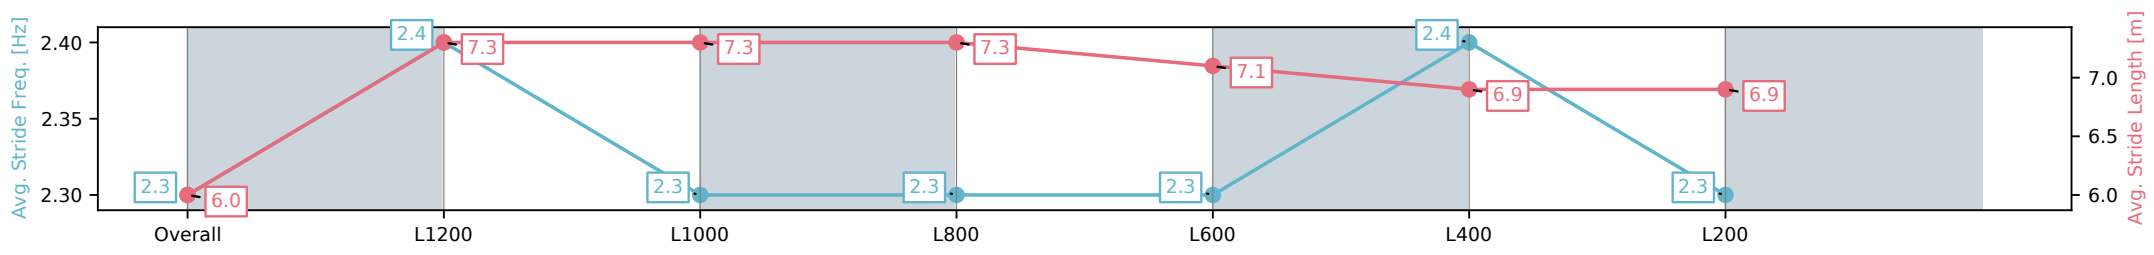

Morphettville Parks SA - Professional

Race 3: AIG Security Maiden Plate - 1400m

01 February 2025 - 1:38PM

Track Rating: Good 4, Weather: Fine, Rail Position: True

Section	Overall	L1200	L1000	L800	L600	L400	L200
Section Times	1:24.82[11] (0:14.36)	1:10.46[10] (0:11.03)	0:59.43[10] (0:11.53)	0:47.90[10] (0:11.47)	0:36.43[10] (0:11.81)	0:24.62[10] (0:11.92)	0:12.70[10] (0:12.70)
Average Speed [km/h]	50.2	65.3	63.5	63.3	62.8	61.4	56.6
Top Speed [km/h]	64.1	66.1	64.8	64.4	63.9	62.3	60.8
Avg. Dist. to Rail [m]	5.9	3.2	3.3	3.4	5.4	7.8	10.1
Avg. Stride Freq. [Hz]	2.3	2.4	2.3	2.3	2.3	2.4	2.3
Avg. Stride Length [m]	6.0	7.3	7.3	7.3	7.1	6.9	6.9