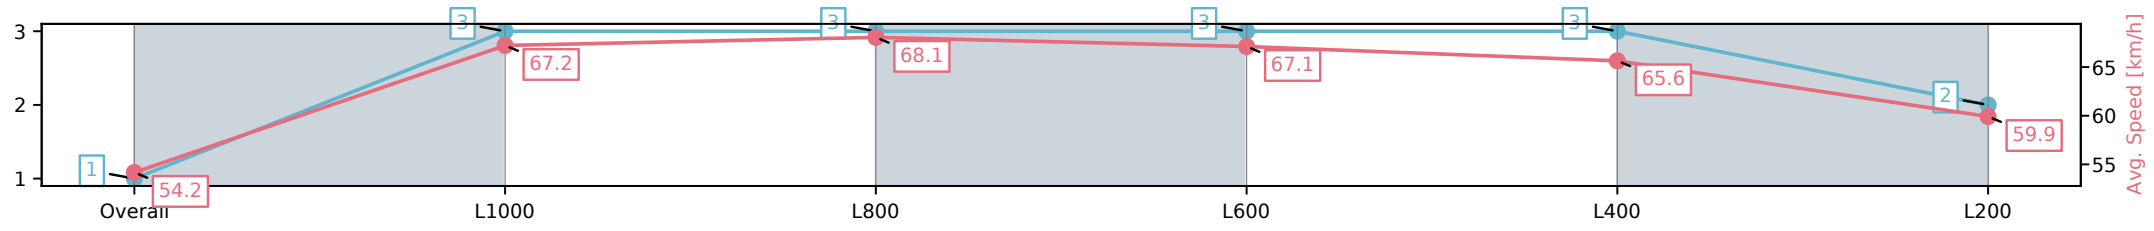

Scratched: Exalted Dame (#4)

- [] Position in running at each section and finish
- #: Saddle cloth number
- : No data available at this section
- DNF: Did not finish
- NA: No data available
- DNT: Did not track
- █: Background shading for fastest section

Section	Overall	L1000	L800	L600	L400	L200
Section Times	1:12.12[1] (0:16.64)	0:55.48[3] (0:10.87)	0:44.61[3] (0:10.64)	0:33.97[3] (0:10.90)	0:23.07[3] (0:11.05)	0:12.02[2] (0:12.02)
Average Speed [km/h]	54.2	67.2	68.1	67.1	65.6	59.9
Top Speed [km/h]	66.1	68.3	69.1	68.0	66.8	64.4
Avg. Dist. to Rail [m]	3.1	2.9	2.9	2.9	3.4	4.6
Avg. Stride Freq. [Hz]	2.3	2.4	2.4	2.4	2.5	2.4
Avg. Stride Length [m]	7.1	7.7	7.9	7.7	7.2	7.0