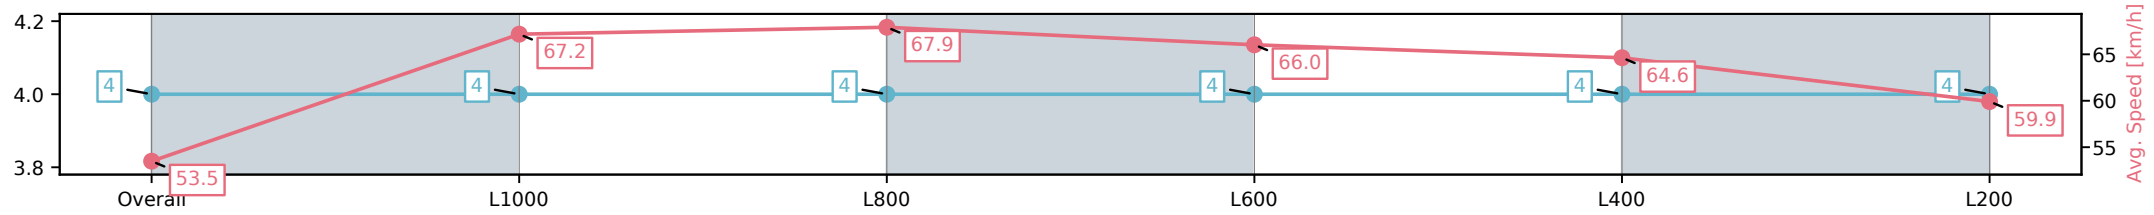

[] Ranking at each section and finish
 -:-:- No data available at this section
 NA No data available

Horse/Jockey Name	MANHATTEN TIMES/Jason Holder
Finish Rank	4
Fastest Section Time (Section)	0:10.64 (L600)
Top Speed [km/h] (Section)	68.9 (L1000)
Race State	Finished

Morphettville Parks SA - Professional
 Race 1: Sportsbet Nobody Does It Easier Handicap - 1250m

01 February 2025 - 12:27PM

Track Rating: Good 4, Weather: Fine, Rail Position: True

Section	Overall	L1000	L800	L600	L400	L200
Section Times	1:12.66[4] (0:16.82)	0:55.84[4] (0:10.88)	0:44.96[4] (0:10.64)	0:34.32[4] (0:11.09)	0:23.23[4] (0:11.22)	0:12.01[4] (0:12.01)
Average Speed [km/h]	53.5	67.2	67.9	66.0	64.6	59.9
Top Speed [km/h]	66.5	68.5	68.9	67.1	66.3	63.5
Avg. Dist. to Rail [m]	2.7	2.5	2.4	2.9	2.6	5.1
Avg. Stride Freq. [Hz]	2.3	2.4	2.4	2.5	2.5	2.4
Avg. Stride Length [m]	6.6	7.3	7.3	7.4	7.2	7.1