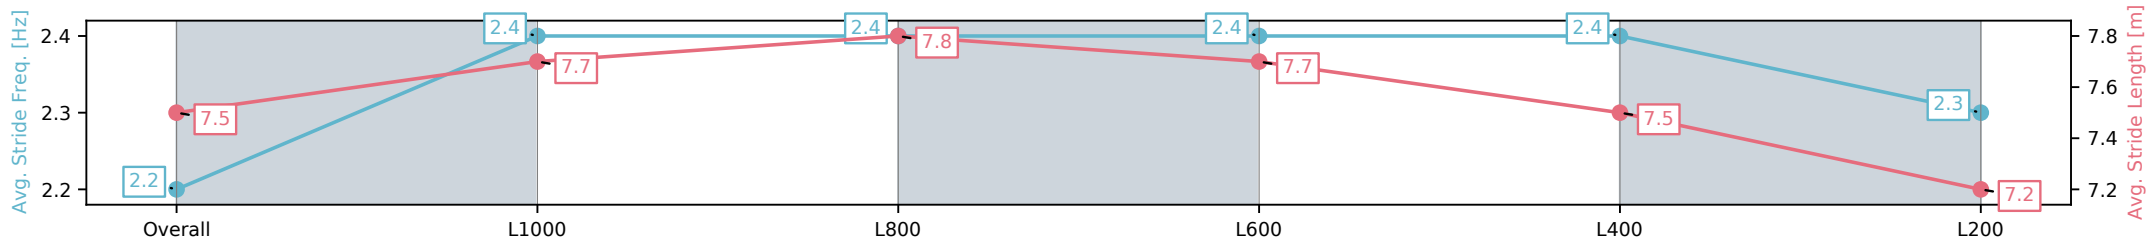

Morphettville Parks SA - Professional
 Race 1: Sportsbet Nobody Does It Easier Handicap - 1250m

01 February 2025 - 12:27PM

Track Rating: Good 4, Weather: Fine, Rail Position: True

Section	Overall	L1000	L800	L600	L400	L200
Section Times	1:12.19[2] (0:16.08)	0:56.11[1] (0:10.73)	0:45.38[1] (0:10.98)	0:34.40[1] (0:10.94)	0:23.46[1] (0:11.32)	0:12.14[1] (0:12.14)
Average Speed [km/h]	56.0	67.3	66.0	66.1	63.6	59.2
Top Speed [km/h]	67.3	69.1	67.6	67.9	65.6	63.6
Avg. Dist. to Rail [m]	4.0	0.8	3.1	0.9	0.8	1.9
Avg. Stride Freq. [Hz]	2.2	2.5	2.4	2.4	2.4	2.4
Avg. Stride Length [m]	7.6	7.4	7.4	7.4	7.2	6.9

[] Ranking at each section and finish
 -:-:- No data available at this section
 NA No data available

Horse/Jockey Name	STRUCK BY/Rochelle Milnes
Finish Rank	3
Fastest Section Time (Section)	0:10.79 (L600)
Top Speed [km/h] (Section)	68.3 (Overall)
Race State	Finished

Morphettville Parks SA - Professional
 Race 1: Sportsbet Nobody Does It Easier Handicap - 1250m

01 February 2025 - 12:27PM

Track Rating: Good 4, Weather: Fine, Rail Position: True

Section	Overall	L1000	L800	L600	L400	L200
Section Times	1:12.35[3] (0:16.23)	0:56.12[2] (0:10.86)	0:45.26[2] (0:10.79)	0:34.47[2] (0:11.02)	0:23.45[2] (0:11.26)	0:12.19[3] (0:12.19)
Average Speed [km/h]	55.4	67.4	67.3	66.5	64.2	59.0
Top Speed [km/h]	67.4	68.3	68.2	67.1	66.6	62.3
Avg. Dist. to Rail [m]	2.2	3.1	3.3	3.0	1.5	2.6
Avg. Stride Freq. [Hz]	2.2	2.4	2.4	2.4	2.4	2.3
Avg. Stride Length [m]	7.5	7.7	7.8	7.7	7.5	7.2