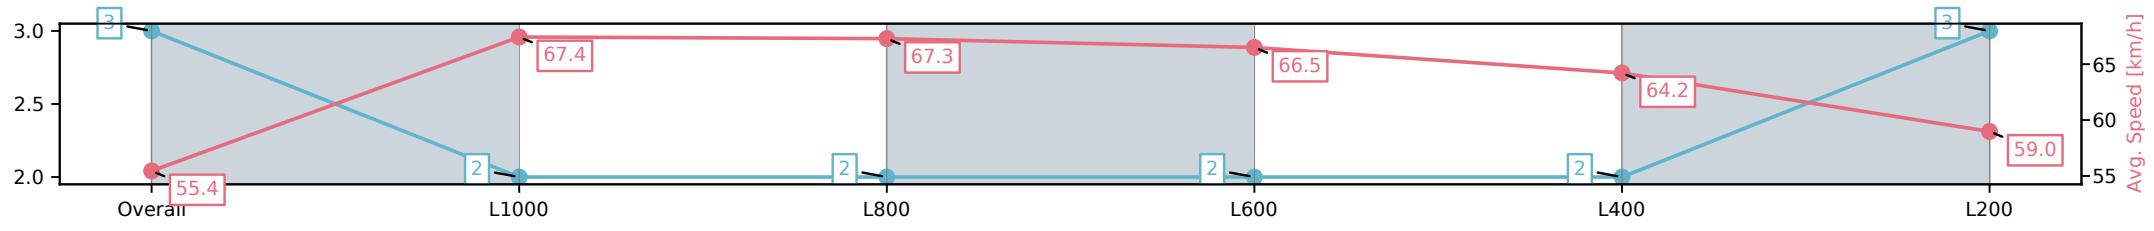

[] Ranking at each section and finish
 -:-:- No data available at this section
 NA No data available

Horse/Jockey Name	STRUCK BY/Rochelle Milnes
Finish Rank	3
Fastest Section Time (Section)	0:10.79 (L600)
Top Speed [km/h] (Section)	68.3 (Overall)
Race State	Finished

Morphettville Parks SA - Professional
 Race 1: Sportsbet Nobody Does It Easier Handicap - 1250m

01 February 2025 - 12:27PM

Track Rating: Good 4, Weather: Fine, Rail Position: True

Section	Overall	L1000	L800	L600	L400	L200
Section Times	1:12.35[3] (0:16.23)	0:56.12[2] (0:10.86)	0:45.26[2] (0:10.79)	0:34.47[2] (0:11.02)	0:23.45[2] (0:11.26)	0:12.19[3] (0:12.19)
Average Speed [km/h]	55.4	67.4	67.3	66.5	64.2	59.0
Top Speed [km/h]	67.4	68.3	68.2	67.1	66.6	62.3
Avg. Dist. to Rail [m]	2.2	3.1	3.3	3.0	1.5	2.6
Avg. Stride Freq. [Hz]	2.2	2.4	2.4	2.4	2.4	2.3
Avg. Stride Length [m]	7.5	7.7	7.8	7.7	7.5	7.2