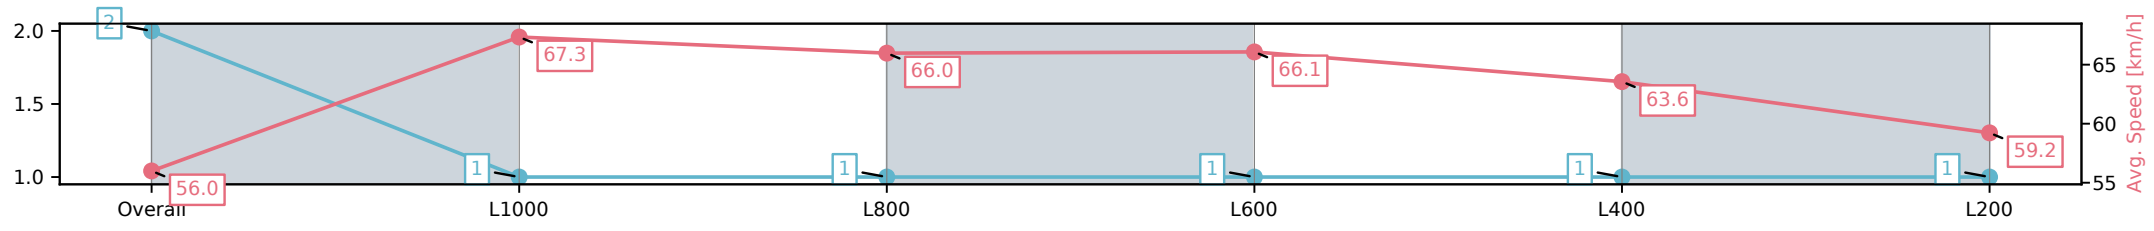

Section	Overall	L1000	L800	L600	L400	L200
Section Times	1:12.12[1] (0:16.64)	0:55.48[3] (0:10.87)	0:44.61[3] (0:10.64)	0:33.97[3] (0:10.90)	0:23.07[3] (0:11.05)	0:12.02[2] (0:12.02)
Average Speed [km/h]	54.2	67.2	68.1	67.1	65.6	59.9
Top Speed [km/h]	66.1	68.3	69.1	68.0	66.8	64.4
Avg. Dist. to Rail [m]	3.1	2.9	2.9	2.9	3.4	4.6
Avg. Stride Freq. [Hz]	2.3	2.4	2.4	2.4	2.5	2.4
Avg. Stride Length [m]	7.1	7.7	7.9	7.7	7.2	7.0

[] Ranking at each section and finish
 -:-:- No data available at this section
 NA No data available

Horse/Jockey Name	CORK HARBOUR/Alana Livesey
Finish Rank	2
Fastest Section Time (Section)	0:10.73 (L800)
Top Speed [km/h] (Section)	69.1 (Overall)
Race State	Finished

Morphettville Parks SA - Professional
 Race 1: Sportsbet Nobody Does It Easier Handicap - 1250m

01 February 2025 - 12:27PM

Track Rating: Good 4, Weather: Fine, Rail Position: True

Section	Overall	L1000	L800	L600	L400	L200
Section Times	1:12.19[2] (0:16.08)	0:56.11[1] (0:10.73)	0:45.38[1] (0:10.98)	0:34.40[1] (0:10.94)	0:23.46[1] (0:11.32)	0:12.14[1] (0:12.14)
Average Speed [km/h]	56.0	67.3	66.0	66.1	63.6	59.2
Top Speed [km/h]	67.3	69.1	67.6	67.9	65.6	63.6
Avg. Dist. to Rail [m]	4.0	0.8	3.1	0.9	0.8	1.9
Avg. Stride Freq. [Hz]	2.2	2.5	2.4	2.4	2.4	2.4
Avg. Stride Length [m]	7.6	7.4	7.4	7.4	7.2	6.9