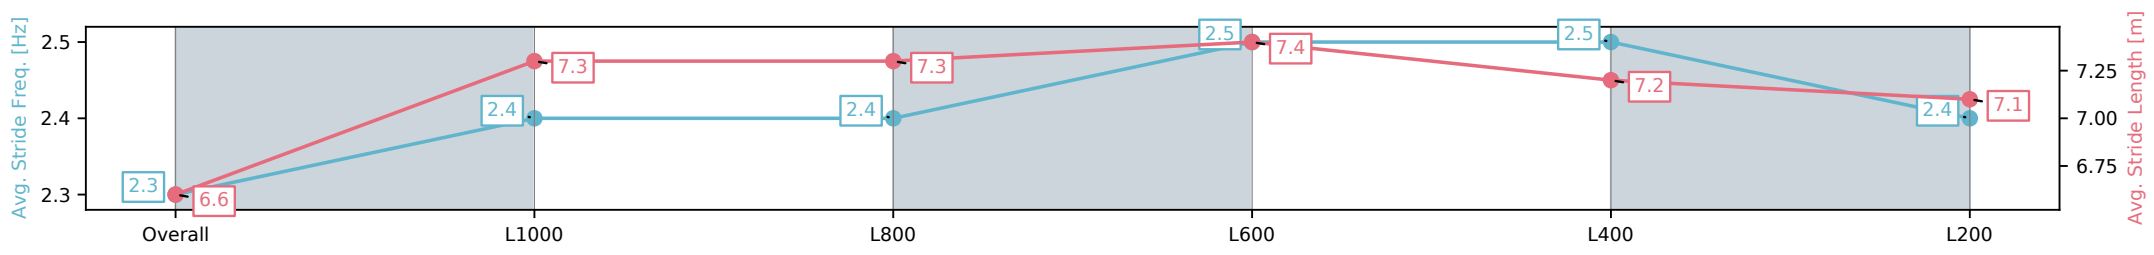

Morphettville Parks SA - Professional
 Race 1: Sportsbet Nobody Does It Easier Handicap - 1250m

01 February 2025 - 12:27PM

Track Rating: Good 4, Weather: Fine, Rail Position: True

Section	Overall	L1000	L800	L600	L400	L200
Section Times	1:12.35[3] (0:16.23)	0:56.12[2] (0:10.86)	0:45.26[2] (0:10.79)	0:34.47[2] (0:11.02)	0:23.45[2] (0:11.26)	0:12.19[3] (0:12.19)
Average Speed [km/h]	55.4	67.4	67.3	66.5	64.2	59.0
Top Speed [km/h]	67.4	68.3	68.2	67.1	66.6	62.3
Avg. Dist. to Rail [m]	2.2	3.1	3.3	3.0	1.5	2.6
Avg. Stride Freq. [Hz]	2.2	2.4	2.4	2.4	2.4	2.3
Avg. Stride Length [m]	7.5	7.7	7.8	7.7	7.5	7.2

[] Ranking at each section and finish
 -:-:- No data available at this section
 NA No data available

Horse/Jockey Name	MANHATTEN TIMES/Jason Holder
Finish Rank	4
Fastest Section Time (Section)	0:10.64 (L600)
Top Speed [km/h] (Section)	68.9 (L1000)
Race State	Finished

Morphettville Parks SA - Professional
 Race 1: Sportsbet Nobody Does It Easier Handicap - 1250m

01 February 2025 - 12:27PM

Track Rating: Good 4, Weather: Fine, Rail Position: True

Section	Overall	L1000	L800	L600	L400	L200
Section Times	1:12.66[4] (0:16.82)	0:55.84[4] (0:10.88)	0:44.96[4] (0:10.64)	0:34.32[4] (0:11.09)	0:23.23[4] (0:11.22)	0:12.01[4] (0:12.01)
Average Speed [km/h]	53.5	67.2	67.9	66.0	64.6	59.9
Top Speed [km/h]	66.5	68.5	68.9	67.1	66.3	63.5
Avg. Dist. to Rail [m]	2.7	2.5	2.4	2.9	2.6	5.1
Avg. Stride Freq. [Hz]	2.3	2.4	2.4	2.5	2.5	2.4
Avg. Stride Length [m]	6.6	7.3	7.3	7.4	7.2	7.1