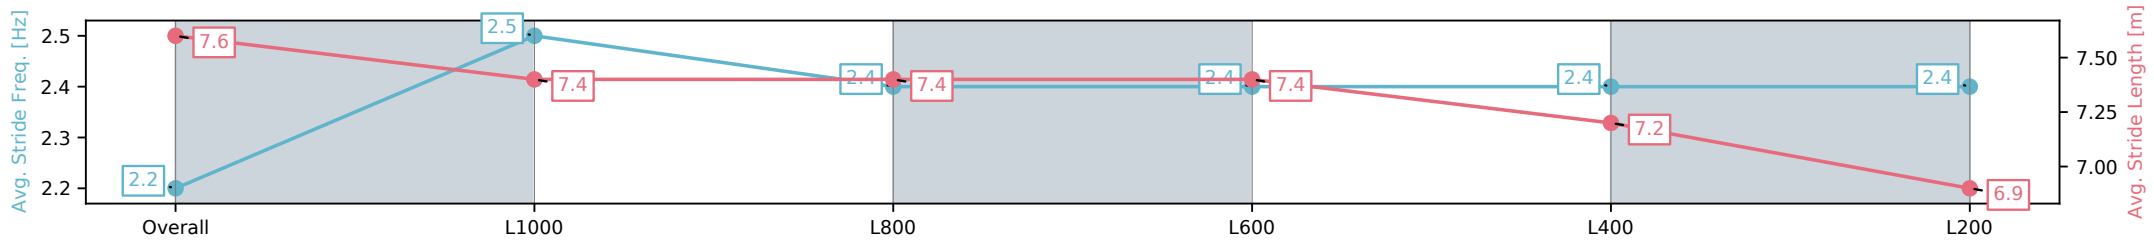

Section	Overall	L1000	L800	L600	L400	L200
Section Times	1:12.12[1] (0:16.64)	0:55.48[3] (0:10.87)	0:44.61[3] (0:10.64)	0:33.97[3] (0:10.90)	0:23.07[3] (0:11.05)	0:12.02[2] (0:12.02)
Average Speed [km/h]	54.2	67.2	68.1	67.1	65.6	59.9
Top Speed [km/h]	66.1	68.3	69.1	68.0	66.8	64.4
Avg. Dist. to Rail [m]	3.1	2.9	2.9	2.9	3.4	4.6
Avg. Stride Freq. [Hz]	2.3	2.4	2.4	2.4	2.5	2.4
Avg. Stride Length [m]	7.1	7.7	7.9	7.7	7.2	7.0

[] Ranking at each section and finish
 -:-:- No data available at this section
 NA No data available

Horse/Jockey Name	CORK HARBOUR/Alana Livesey
Finish Rank	2
Fastest Section Time (Section)	0:10.73 (L800)
Top Speed [km/h] (Section)	69.1 (Overall)
Race State	Finished

Morphettville Parks SA - Professional
 Race 1: Sportsbet Nobody Does It Easier Handicap - 1250m

01 February 2025 - 12:27PM

Track Rating: Good 4, Weather: Fine, Rail Position: True

Section	Overall	L1000	L800	L600	L400	L200
Section Times	1:12.19[2] (0:16.08)	0:56.11[1] (0:10.73)	0:45.38[1] (0:10.98)	0:34.40[1] (0:10.94)	0:23.46[1] (0:11.32)	0:12.14[1] (0:12.14)
Average Speed [km/h]	56.0	67.3	66.0	66.1	63.6	59.2
Top Speed [km/h]	67.3	69.1	67.6	67.9	65.6	63.6
Avg. Dist. to Rail [m]	4.0	0.8	3.1	0.9	0.8	1.9
Avg. Stride Freq. [Hz]	2.2	2.5	2.4	2.4	2.4	2.4
Avg. Stride Length [m]	7.6	7.4	7.4	7.4	7.2	6.9