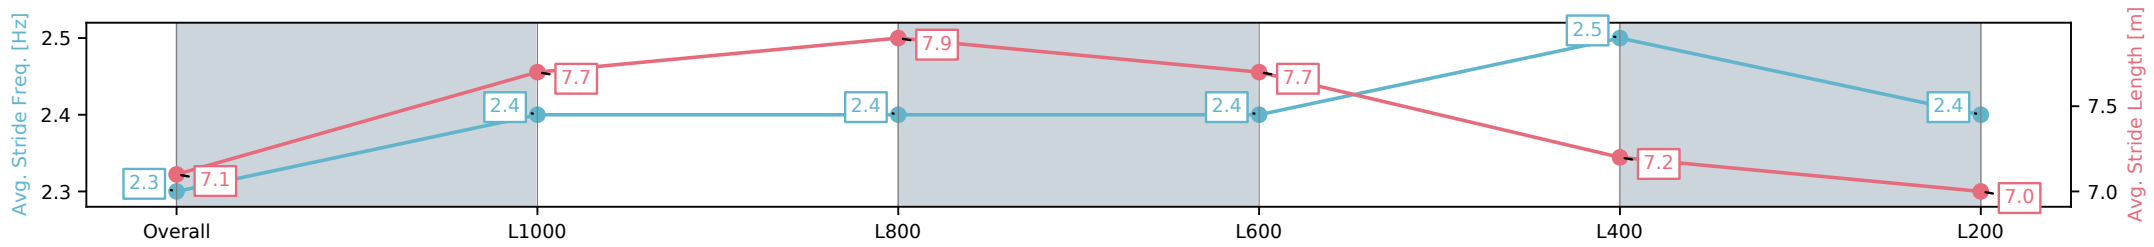

Scratched: Exalted Dame (#4)

- [] Position in running at each section and finish
- #: Saddle cloth number
- : No data available at this section
- DNF: Did not finish
- NA: No data available
- DNT: Did not track
- █: Background shading for fastest section

Section	Overall	L1000	L800	L600	L400	L200
Section Times	1:12.12[1] (0:16.64)	0:55.48[3] (0:10.87)	0:44.61[3] (0:10.64)	0:33.97[3] (0:10.90)	0:23.07[3] (0:11.05)	0:12.02[2] (0:12.02)
Average Speed [km/h]	54.2	67.2	68.1	67.1	65.6	59.9
Top Speed [km/h]	66.1	68.3	69.1	68.0	66.8	64.4
Avg. Dist. to Rail [m]	3.1	2.9	2.9	2.9	3.4	4.6
Avg. Stride Freq. [Hz]	2.3	2.4	2.4	2.4	2.5	2.4
Avg. Stride Length [m]	7.1	7.7	7.9	7.7	7.2	7.0