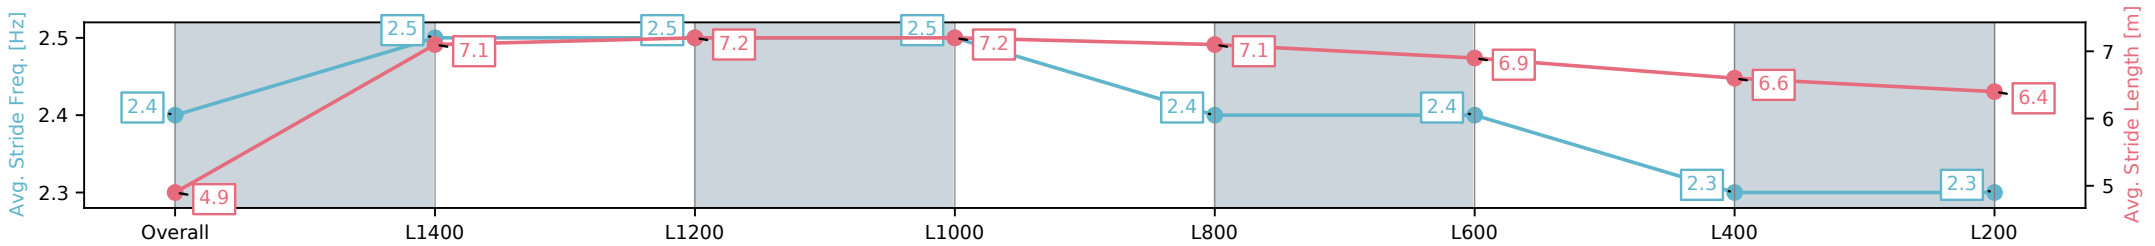

Horse/Jockey Name	KIAN/Polly Brewster
Finish Rank	10
Fastest Section Time (Section)	0:11.30 (L1000)
Top Speed [km/h] (Section)	65.8 (L1200)
Race State	Finished

Morphettville Parks SA - Professional
Race 5: Sportsbet Set A Deposit Limit Class One Handicap
- 1550m

29 January 2025 - 4:00PM

Track Rating: Good 4, Weather: Fine, Rail Position: + 9m
1000m-400m, + 7m Remainder

Section	Overall	L1400	L1200	L1000	L800	L600	L400	L200
Section Times	1:37.96[10] (0:12.72)	1:25.24[4] (0:11.51)	1:13.73[7] (0:11.42)	1:02.31[8] (0:11.30)	0:51.01[8] (0:11.85)	0:39.16[8] (0:12.44)	0:26.72[10] (0:13.19)	0:13.53[10] (0:13.53)
Average Speed [km/h]	42.5	63.1	64.7	63.9	61.2	58.4	54.8	53.0
Top Speed [km/h]	64.0	63.9	65.8	64.4	63.4	59.3	56.7	53.8
Avg. Dist. to Rail [m]	11.4	6.3	4.6	3.3	2.8	2.0	1.5	2.8
Avg. Stride Freq. [Hz]	2.4	2.5	2.5	2.5	2.4	2.4	2.3	2.3
Avg. Stride Length [m]	4.9	7.1	7.2	7.2	7.1	6.9	6.6	6.4

[ ] Ranking at each section and finish
-:-:- No data available at this section
NA No data available