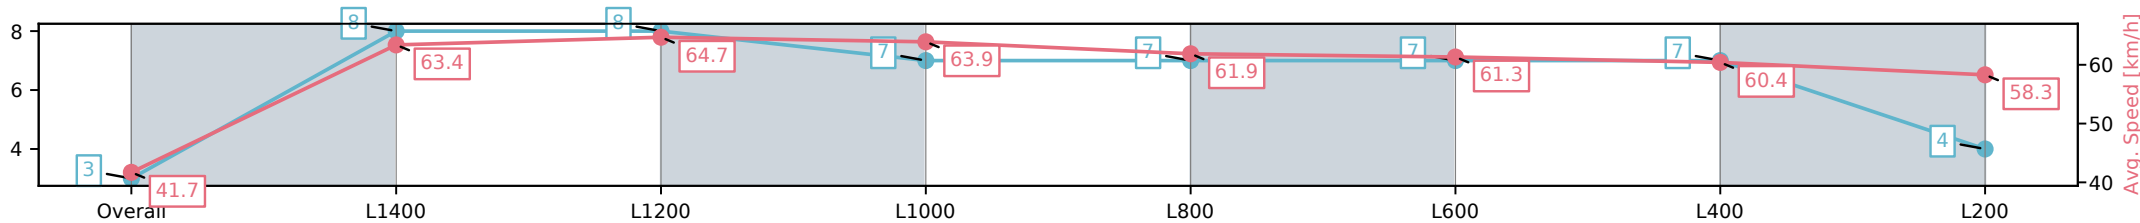

Horse/Jockey Name	ALEKHINE'S GUN/Ben Price
Finish Rank	3
Fastest Section Time (Section)	0:11.28 (L1200)
Top Speed [km/h] (Section)	65.8 (L1200)
Race State	Finished

Morphettville Parks SA - Professional
Race 5: Sportsbet Set A Deposit Limit Class One Handicap
- 1550m

29 January 2025 - 4:00PM

Track Rating: Good 4, Weather: Fine, Rail Position: + 9m
1000m-400m, + 7m Remainder

Section	Overall	L1400	L1200	L1000	L800	L600	L400	L200
Section Times	1:34.88[3] (0:12.93)	1:21.95[8] (0:11.39)	1:10.56[8] (0:11.28)	0:59.28[7] (0:11.31)	0:47.97[7] (0:11.70)	0:36.27[7] (0:11.95)	0:24.32[7] (0:12.00)	0:12.32[4] (0:12.32)
Average Speed [km/h]	41.7	63.4	64.7	63.9	61.9	61.3	60.4	58.3
Top Speed [km/h]	62.8	64.5	65.8	65.6	63.5	61.8	61.1	60.5
Avg. Dist. to Rail [m]	6.6	1.7	2.5	2.5	2.3	2.8	4.9	6.5
Avg. Stride Freq. [Hz]	2.2	2.3	2.3	2.3	2.2	2.2	2.2	2.2
Avg. Stride Length [m]	5.2	7.7	7.7	7.8	7.8	7.7	7.5	7.3

- [ ] Ranking at each section and finish
- -:-:- No data available at this section
- NA No data available