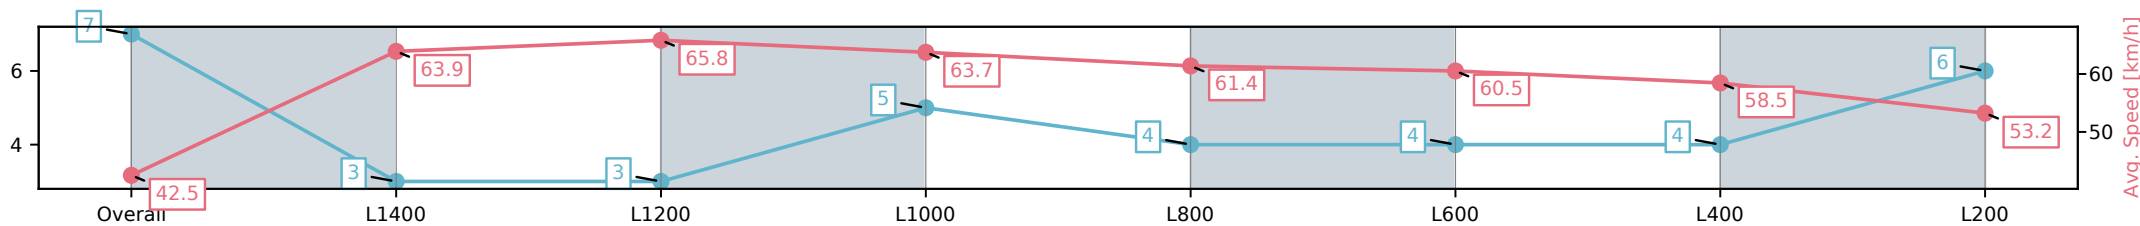

Horse/Jockey Name	SAM'S REWARD/Justin Potter
Finish Rank	7
Fastest Section Time (Section)	0:11.16 (L1200)
Top Speed [km/h] (Section)	67.4 (L1200)
Race State	Finished

Morphettville Parks SA - Professional
Race 5: Sportsbet Set A Deposit Limit Class One Handicap
- 1550m

29 January 2025 - 4:00PM

Track Rating: Good 4, Weather: Fine, Rail Position: + 9m
1000m-400m, + 7m Remainder

Section	Overall	L1400	L1200	L1000	L800	L600	L400	L200
Section Times	1:36.16[7] (0:12.70)	1:23.46[3] (0:11.34)	1:12.12[3] (0:11.16)	1:00.96[5] (0:11.32)	0:49.64[4] (0:11.78)	0:37.86[4] (0:12.01)	0:25.85[4] (0:12.38)	0:13.47[6] (0:13.47)
Average Speed [km/h]	42.5	63.9	65.8	63.7	61.4	60.5	58.5	53.2
Top Speed [km/h]	63.5	64.8	67.4	64.5	63.5	61.0	60.2	56.9
Avg. Dist. to Rail [m]	10.5	3.8	3.5	3.1	2.3	1.6	2.4	4.4
Avg. Stride Freq. [Hz]	2.3	2.4	2.4	2.3	2.3	2.3	2.3	2.2
Avg. Stride Length [m]	5.2	7.4	7.6	7.6	7.5	7.3	7.2	6.8

[ ] Ranking at each section and finish
-:-:- No data available at this section
NA No data available