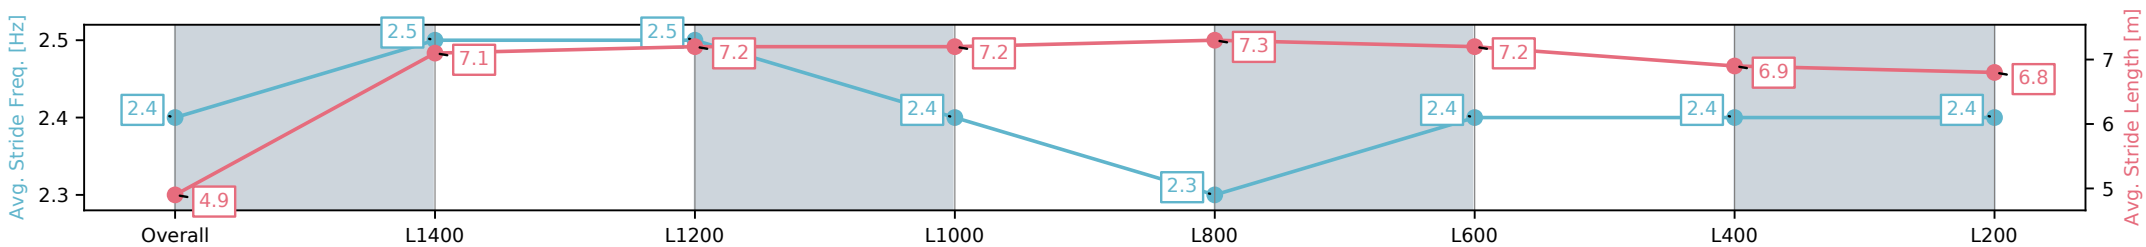

Horse/Jockey Name	TYUSIX/Zoe Lloyd
Finish Rank	2
Fastest Section Time (Section)	0:11.13 (L1200)
Top Speed [km/h] (Section)	67.7 (L1200)
Race State	Finished

Morphettville Parks SA - Professional
Race 5: Sportsbet Set A Deposit Limit Class One Handicap
- 1550m

29 January 2025 - 4:00PM

Track Rating: Good 4, Weather: Fine, Rail Position: + 9m
1000m-400m, + 7m Remainder

Section	Overall	L1400	L1200	L1000	L800	L600	L400	L200
Section Times	1:34.88[2] (0:12.73)	1:22.15[5] (0:11.33)	1:10.82[4] (0:11.13)	0:59.69[4] (0:11.48)	0:48.21[5] (0:11.86)	0:36.35[5] (0:11.97)	0:24.38[6] (0:12.21)	0:12.17[7] (0:12.17)
Average Speed [km/h]	42.4	63.6	65.7	63.0	61.2	61.0	59.4	58.9
Top Speed [km/h]	62.2	64.5	67.7	63.9	62.9	62.4	61.1	61.1
Avg. Dist. to Rail [m]	5.8	0.3	2.7	5.6	2.9	2.6	3.0	2.3
Avg. Stride Freq. [Hz]	2.4	2.5	2.5	2.4	2.3	2.4	2.4	2.4
Avg. Stride Length [m]	4.9	7.1	7.2	7.2	7.3	7.2	6.9	6.8

[ ] Ranking at each section and finish
-:-:- No data available at this section
NA No data available