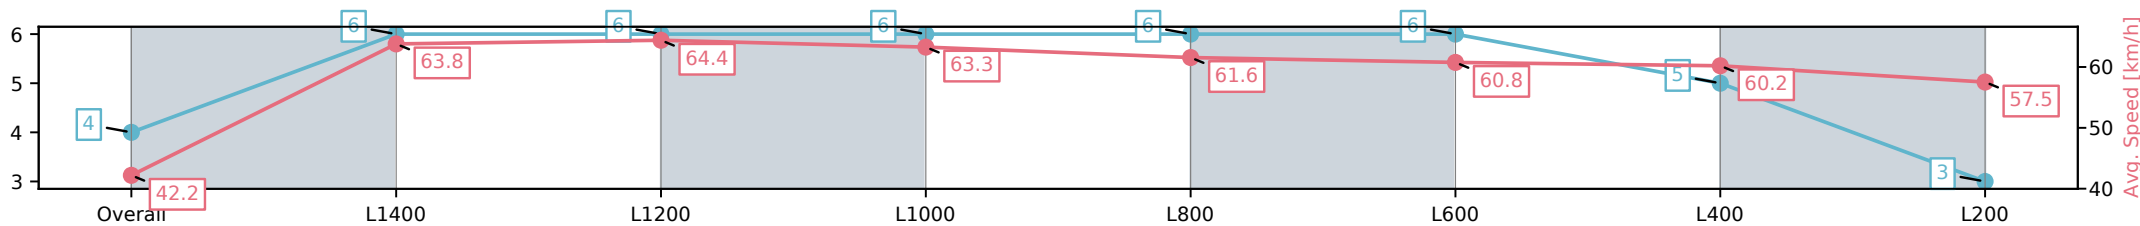

Horse/Jockey Name	ZAIN PRINCE/Rochelle Milnes
Finish Rank	4
Fastest Section Time (Section)	0:11.26 (L1200)
Top Speed [km/h] (Section)	65.3 (L1200)
Race State	Finished

Morphettville Parks SA - Professional
Race 5: Sportsbet Set A Deposit Limit Class One Handicap
- 1550m

29 January 2025 - 4:00PM

Track Rating: Good 4, Weather: Fine, Rail Position: + 9m
1000m-400m, + 7m Remainder

Section	Overall	L1400	L1200	L1000	L800	L600	L400	L200
Section Times	1:34.96[4] (0:12.81)	1:22.15[6] (0:11.31)	1:10.84[6] (0:11.26)	0:59.58[6] (0:11.41)	0:48.17[6] (0:11.75)	0:36.42[6] (0:11.95)	0:24.47[5] (0:12.00)	0:12.47[3] (0:12.47)
Average Speed [km/h]	42.2	63.8	64.4	63.3	61.6	60.8	60.2	57.5
Top Speed [km/h]	62.3	64.8	65.3	64.7	63.1	61.5	60.8	58.5
Avg. Dist. to Rail [m]	8.0	1.7	1.5	2.4	1.8	1.4	2.3	4.0
Avg. Stride Freq. [Hz]	2.2	2.3	2.3	2.3	2.2	2.3	2.3	2.2
Avg. Stride Length [m]	5.2	7.6	7.6	7.8	7.7	7.5	7.4	7.2

- [ ] Ranking at each section and finish
- -:-:- No data available at this section
- NA No data available