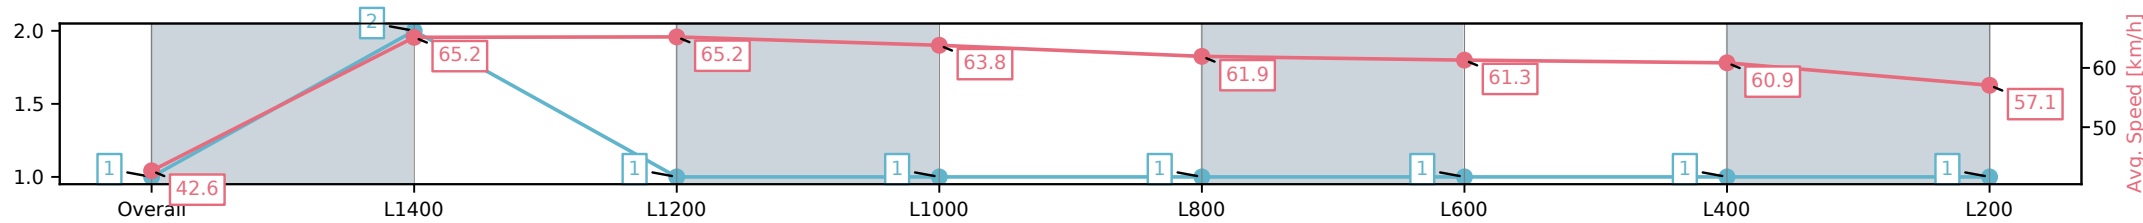

| Section | Overall | L1400 | L1200 | L1000 | L800 | L600 | L400 | L200 |
|------------------------|-------------------------|-------------------------|-------------------------|-------------------------|-------------------------|-------------------------|-------------------------|-------------------------|
| Section Times | 1:34.02[1] (0:12.68) | 1:21.34[2] (0:11.03) | 1:10.31[1] (0:11.03) | 0:59.28[1] (0:11.28) | 0:48.00[1] (0:11.67) | 0:36.33[1] (0:11.88) | 0:24.45[1] (0:11.88) | 0:12.57[1] (0:12.56) |
| Average Speed [km/h] | 42.6 | 65.2 | 65.2 | 63.8 | 61.9 | 61.3 | 60.9 | 57.1 |
| Top Speed [km/h] | 64.6 | 67.1 | 67.1 | 64.6 | 63.3 | 61.6 | 61.6 | 59.7 |
| Avg. Dist. to Rail [m] | 5.1 | 0.6 | 0.4 | 0.9 | 1.5 | 2.0 | 2.6 | 4.6 |
| Avg. Stride Freq. [Hz] | 2.3 | 2.4 | 2.3 | 2.2 | 2.2 | 2.2 | 2.2 | 2.2 |
| Avg. Stride Length [m] | 5.1 | 7.6 | 7.8 | 7.9 | 7.8 | 7.6 | 7.5 | 7.3 |