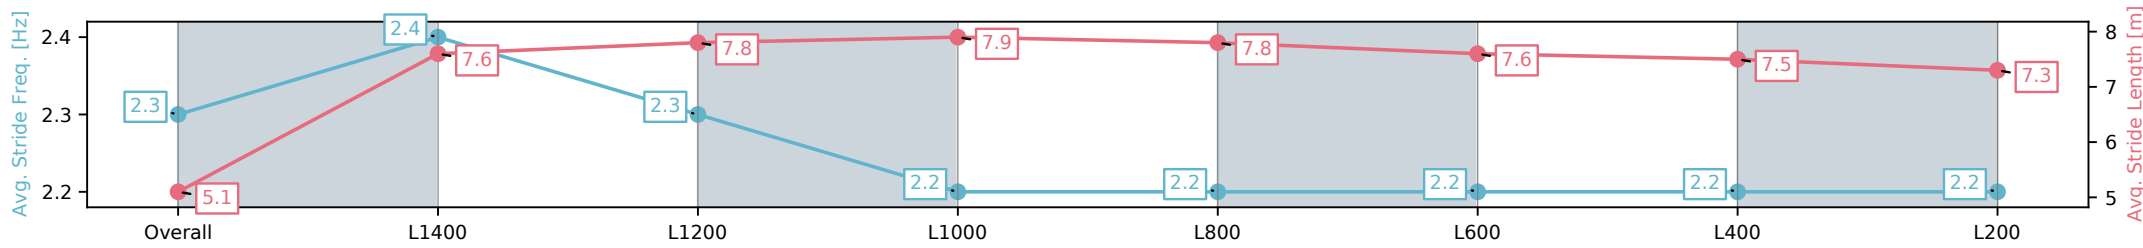

| Section | Overall | L1400 | L1200 | L1000 | L800 | L600 | L400 | L200 |
|------------------------|-------------------------|-------------------------|-------------------------|-------------------------|-------------------------|-------------------------|-------------------------|-------------------------|
| Section Times | 1:34.02[1] (0:12.68) | 1:21.34[2] (0:11.03) | 1:10.31[1] (0:11.03) | 0:59.28[1] (0:11.28) | 0:48.00[1] (0:11.67) | 0:36.33[1] (0:11.88) | 0:24.45[1] (0:11.88) | 0:12.57[1] (0:12.56) |
| Average Speed [km/h] | 42.6 | 65.2 | 65.2 | 63.8 | 61.9 | 61.3 | 60.9 | 57.1 |
| Top Speed [km/h] | 64.6 | 67.1 | 67.1 | 64.6 | 63.3 | 61.6 | 61.6 | 59.7 |
| Avg. Dist. to Rail [m] | 5.1 | 0.6 | 0.4 | 0.9 | 1.5 | 2.0 | 2.6 | 4.6 |
| Avg. Stride Freq. [Hz] | 2.3 | 2.4 | 2.3 | 2.2 | 2.2 | 2.2 | 2.2 | 2.2 |
| Avg. Stride Length [m] | 5.1 | 7.6 | 7.8 | 7.9 | 7.8 | 7.6 | 7.5 | 7.3 |