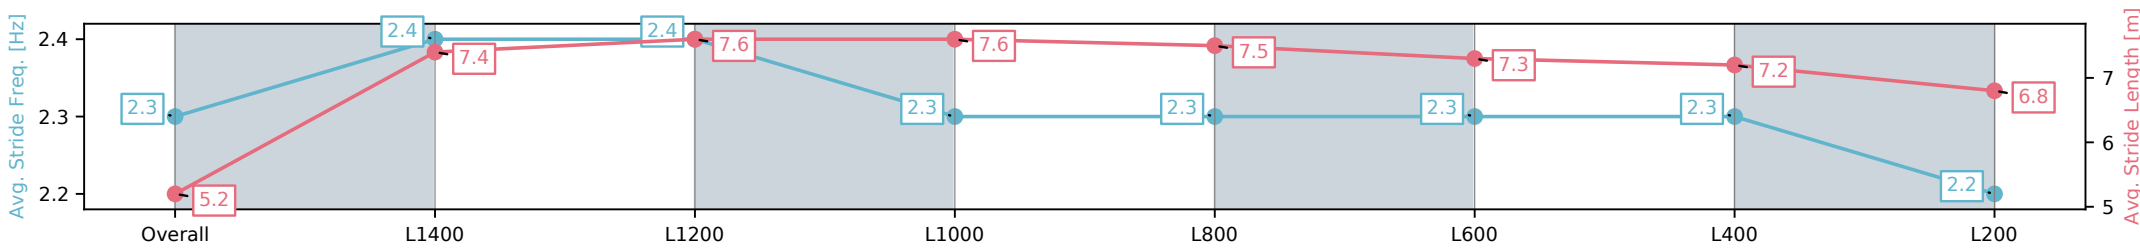

Horse/Jockey Name	SAM'S REWARD/Justin Potter
Finish Rank	7
Fastest Section Time (Section)	0:11.16 (L1200)
Top Speed [km/h] (Section)	67.4 (L1200)
Race State	Finished

Morphettville Parks SA - Professional
Race 5: Sportsbet Set A Deposit Limit Class One Handicap
- 1550m

29 January 2025 - 4:00PM

Track Rating: Good 4, Weather: Fine, Rail Position: + 9m
1000m-400m, + 7m Remainder

Section	Overall	L1400	L1200	L1000	L800	L600	L400	L200
Section Times	1:36.16[7] (0:12.70)	1:23.46[3] (0:11.34)	1:12.12[3] (0:11.16)	1:00.96[5] (0:11.32)	0:49.64[4] (0:11.78)	0:37.86[4] (0:12.01)	0:25.85[4] (0:12.38)	0:13.47[6] (0:13.47)
Average Speed [km/h]	42.5	63.9	65.8	63.7	61.4	60.5	58.5	53.2
Top Speed [km/h]	63.5	64.8	67.4	64.5	63.5	61.0	60.2	56.9
Avg. Dist. to Rail [m]	10.5	3.8	3.5	3.1	2.3	1.6	2.4	4.4
Avg. Stride Freq. [Hz]	2.3	2.4	2.4	2.3	2.3	2.3	2.3	2.2
Avg. Stride Length [m]	5.2	7.4	7.6	7.6	7.5	7.3	7.2	6.8

[ ] Ranking at each section and finish
-:-:- No data available at this section
NA No data available