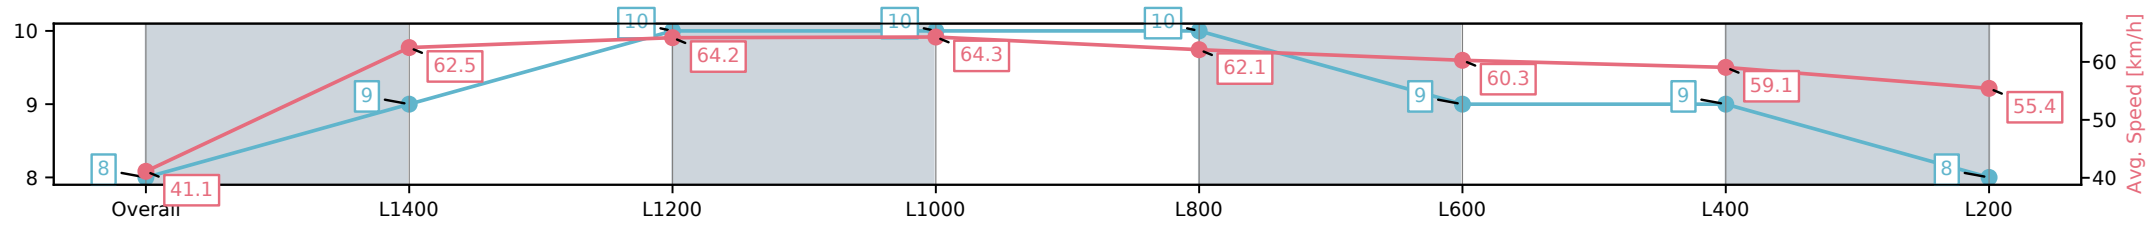

Horse/Jockey Name	MEDAL QUEST/Teagan Voorham
Finish Rank	8
Fastest Section Time (Section)	0:11.21 (L1000)
Top Speed [km/h] (Section)	65.9 (L1000)
Race State	Finished

Morphettville Parks SA - Professional
Race 5: Sportsbet Set A Deposit Limit Class One Handicap
- 1550m

29 January 2025 - 4:00PM

Track Rating: Good 4, Weather: Fine, Rail Position: + 9m
1000m-400m, + 7m Remainder

Section	Overall	L1400	L1200	L1000	L800	L600	L400	L200
Section Times	1:36.24[8] (0:13.14)	1:23.10[9] (0:11.56)	1:11.54[10] (0:11.23)	1:00.31[10] (0:11.21)	0:49.10[10] (0:11.69)	0:37.41[9] (0:12.19)	0:25.22[9] (0:12.27)	0:12.95[8] (0:12.95)
Average Speed [km/h]	41.1	62.5	64.2	64.3	62.1	60.3	59.1	55.4
Top Speed [km/h]	61.6	63.1	65.5	65.9	63.9	61.6	61.5	57.4
Avg. Dist. to Rail [m]	8.0	1.2	0.4	2.3	2.9	3.5	4.5	5.8
Avg. Stride Freq. [Hz]	2.3	2.4	2.4	2.4	2.4	2.4	2.3	2.3
Avg. Stride Length [m]	4.9	7.3	7.4	7.3	7.3	7.0	7.1	6.8

[ ] Ranking at each section and finish
-:-:- No data available at this section
NA No data available