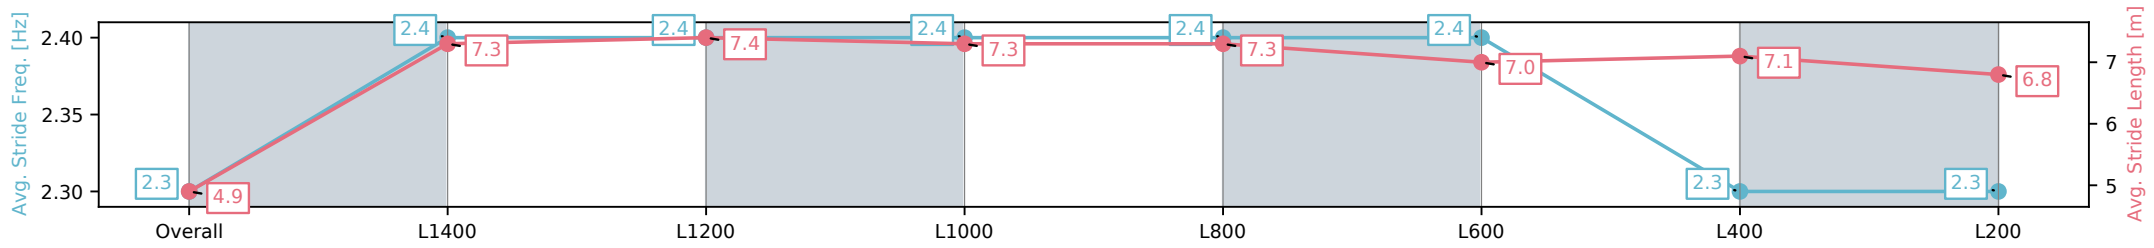

Horse/Jockey Name	MEDAL QUEST/Teagan Voorham
Finish Rank	8
Fastest Section Time (Section)	0:11.21 (L1000)
Top Speed [km/h] (Section)	65.9 (L1000)
Race State	Finished

Morphettville Parks SA - Professional
Race 5: Sportsbet Set A Deposit Limit Class One Handicap
- 1550m

29 January 2025 - 4:00PM

Track Rating: Good 4, Weather: Fine, Rail Position: + 9m
1000m-400m, + 7m Remainder

Section	Overall	L1400	L1200	L1000	L800	L600	L400	L200
Section Times	1:36.24[8] (0:13.14)	1:23.10[9] (0:11.56)	1:11.54[10] (0:11.23)	1:00.31[10] (0:11.21)	0:49.10[10] (0:11.69)	0:37.41[9] (0:12.19)	0:25.22[9] (0:12.27)	0:12.95[8] (0:12.95)
Average Speed [km/h]	41.1	62.5	64.2	64.3	62.1	60.3	59.1	55.4
Top Speed [km/h]	61.6	63.1	65.5	65.9	63.9	61.6	61.5	57.4
Avg. Dist. to Rail [m]	8.0	1.2	0.4	2.3	2.9	3.5	4.5	5.8
Avg. Stride Freq. [Hz]	2.3	2.4	2.4	2.4	2.4	2.4	2.3	2.3
Avg. Stride Length [m]	4.9	7.3	7.4	7.3	7.3	7.0	7.1	6.8

[ ] Ranking at each section and finish
-:-:- No data available at this section
NA No data available