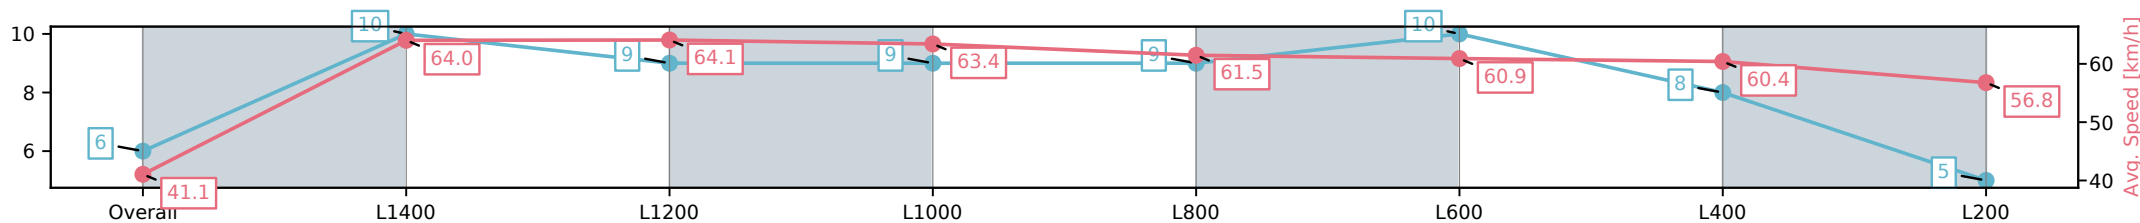

Horse/Jockey Name	LADY LUPARA/Jake Toeroek
Finish Rank	6
Fastest Section Time (Section)	0:11.24 (L1400)
Top Speed [km/h] (Section)	64.8 (L1200)
Race State	Finished

Morphettville Parks SA - Professional
Race 5: Sportsbet Set A Deposit Limit Class One Handicap
- 1550m

29 January 2025 - 4:00PM

Track Rating: Good 4, Weather: Fine, Rail Position: + 9m
1000m-400m, + 7m Remainder

Section	Overall	L1400	L1200	L1000	L800	L600	L400	L200
Section Times	1:35.29[6] (0:13.19)	1:22.10[10] (0:11.24)	1:10.86[9] (0:11.31)	0:59.55[9] (0:11.37)	0:48.18[9] (0:11.74)	0:36.44[10] (0:11.84)	0:24.60[8] (0:11.98)	0:12.62[5] (0:12.62)
Average Speed [km/h]	41.1	64.0	64.1	63.4	61.5	60.9	60.4	56.8
Top Speed [km/h]	62.5	64.7	64.8	64.5	63.3	62.0	61.0	59.3
Avg. Dist. to Rail [m]	8.8	0.6	1.1	1.3	1.2	0.5	3.2	5.5
Avg. Stride Freq. [Hz]	2.2	2.3	2.3	2.3	2.2	2.3	2.3	2.2
Avg. Stride Length [m]	5.2	7.6	7.6	7.7	7.6	7.4	7.4	7.1

[ ] Ranking at each section and finish
-:-:- No data available at this section
NA No data available