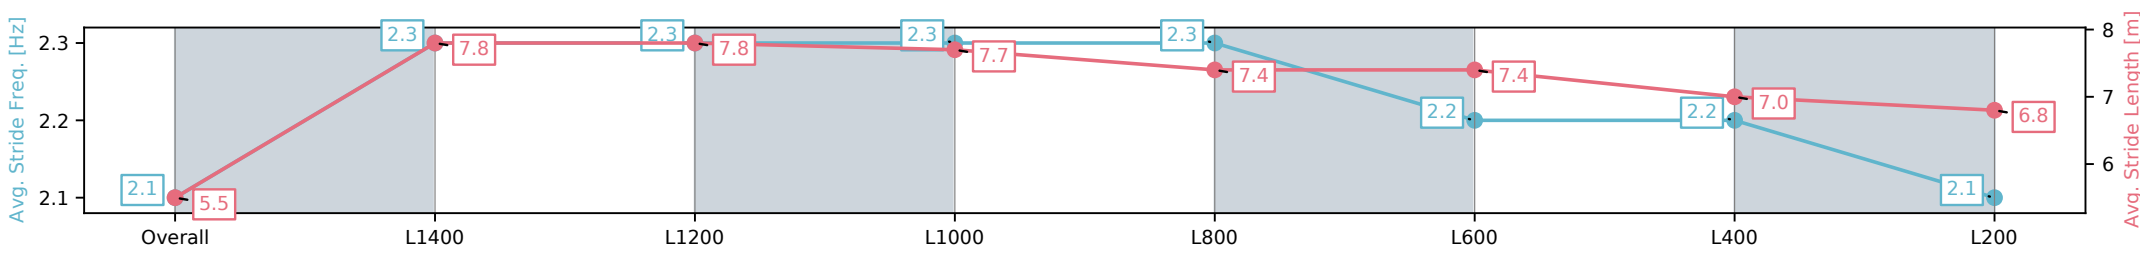

Horse/Jockey Name	LACHLAN CASTLE/Monika Wolanin
Finish Rank	9
Fastest Section Time (Section)	0:11.06 (L1200)
Top Speed [km/h] (Section)	66.1 (L1200)
Race State	Finished

Morphettville Parks SA - Professional
Race 5: Sportsbet Set A Deposit Limit Class One Handicap
- 1550m

29 January 2025 - 4:00PM

Track Rating: Good 4, Weather: Fine, Rail Position: + 9m
1000m-400m, + 7m Remainder

Section	Overall	L1400	L1200	L1000	L800	L600	L400	L200
Section Times	1:37.53[9] (0:12.84)	1:24.69[7] (0:11.24)	1:13.45[5] (0:11.06)	1:02.39[3] (0:11.26)	0:51.13[3] (0:11.77)	0:39.36[3] (0:12.12)	0:27.24[3] (0:13.03)	0:14.21[9] (0:14.21)
Average Speed [km/h]	42.1	64.1	64.8	64.1	61.4	59.7	55.3	50.5
Top Speed [km/h]	62.8	65.6	66.1	65.2	63.2	60.8	58.1	53.0
Avg. Dist. to Rail [m]	4.6	0.2	0.7	1.1	0.7	1.1	0.9	1.3
Avg. Stride Freq. [Hz]	2.1	2.3	2.3	2.3	2.3	2.2	2.2	2.1
Avg. Stride Length [m]	5.5	7.8	7.8	7.7	7.4	7.4	7.0	6.8

- [ ] Ranking at each section and finish
- -:-:- No data available at this section
- NA No data available