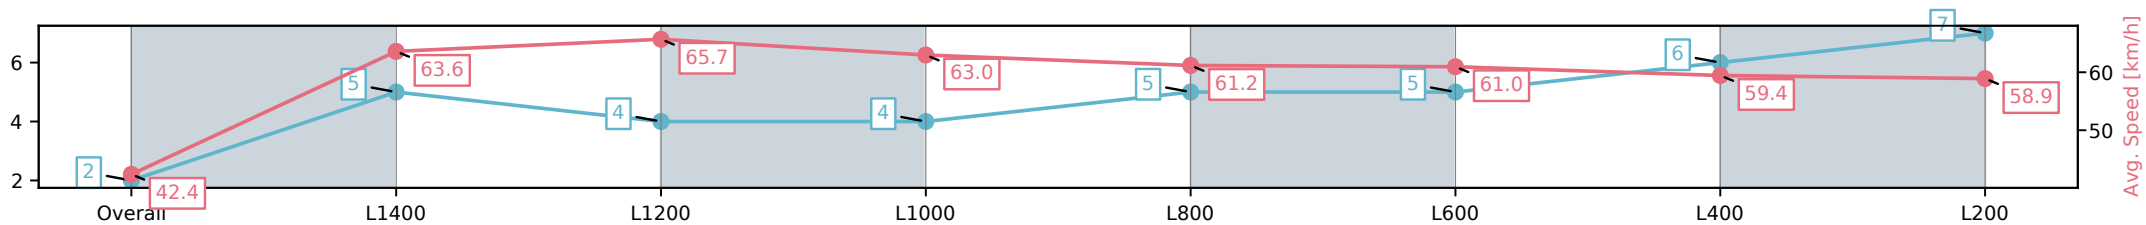

Horse/Jockey Name	TYUSIX/Zoe Lloyd
Finish Rank	2
Fastest Section Time (Section)	0:11.13 (L1200)
Top Speed [km/h] (Section)	67.7 (L1200)
Race State	Finished

Morphettville Parks SA - Professional
Race 5: Sportsbet Set A Deposit Limit Class One Handicap
- 1550m

29 January 2025 - 4:00PM

Track Rating: Good 4, Weather: Fine, Rail Position: + 9m
1000m-400m, + 7m Remainder

Section	Overall	L1400	L1200	L1000	L800	L600	L400	L200
Section Times	1:34.88[2] (0:12.73)	1:22.15[5] (0:11.33)	1:10.82[4] (0:11.13)	0:59.69[4] (0:11.48)	0:48.21[5] (0:11.86)	0:36.35[5] (0:11.97)	0:24.38[6] (0:12.21)	0:12.17[7] (0:12.17)
Average Speed [km/h]	42.4	63.6	65.7	63.0	61.2	61.0	59.4	58.9
Top Speed [km/h]	62.2	64.5	67.7	63.9	62.9	62.4	61.1	61.1
Avg. Dist. to Rail [m]	5.8	0.3	2.7	5.6	2.9	2.6	3.0	2.3
Avg. Stride Freq. [Hz]	2.4	2.5	2.5	2.4	2.3	2.4	2.4	2.4
Avg. Stride Length [m]	4.9	7.1	7.2	7.2	7.3	7.2	6.9	6.8

[ ] Ranking at each section and finish
-:-:- No data available at this section
NA No data available