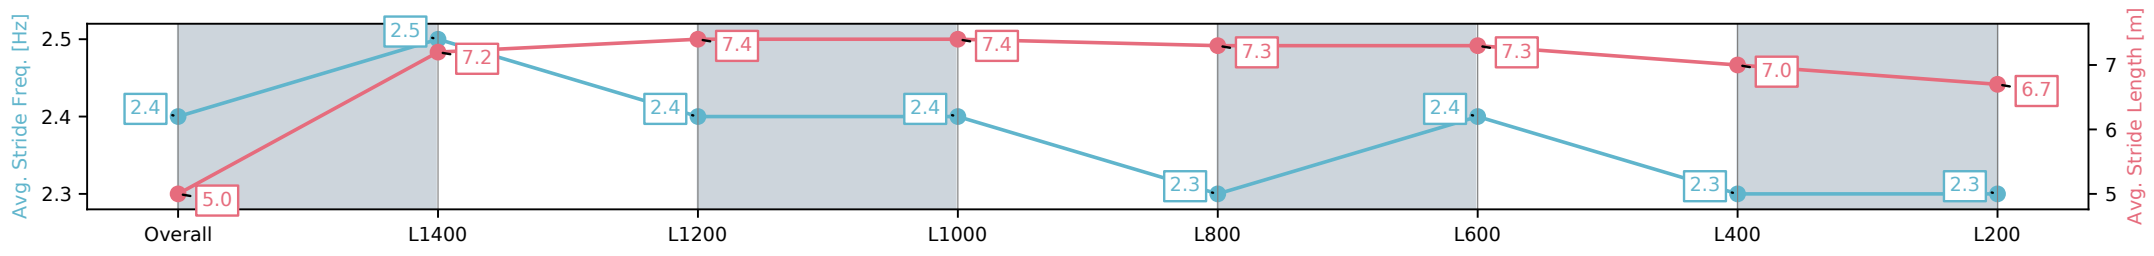

Horse/Jockey Name	SEE YA LATER BABY/Todd Pannell
Finish Rank	5
Fastest Section Time (Section)	0:11.19 (L1200)
Top Speed [km/h] (Section)	66.7 (L1200)
Race State	Finished

Morphettville Parks SA - Professional
Race 5: Sportsbet Set A Deposit Limit Class One Handicap
- 1550m

29 January 2025 - 4:00PM

Track Rating: Good 4, Weather: Fine, Rail Position: + 9m
1000m-400m, + 7m Remainder

Section	Overall	L1400	L1200	L1000	L800	L600	L400	L200
Section Times	1:35.23[5] (0:12.56)	1:22.66[1] (0:11.24)	1:11.42[2] (0:11.19)	1:00.23[2] (0:11.25)	0:48.98[2] (0:11.70)	0:37.28[2] (0:11.86)	0:25.42[2] (0:12.38)	0:13.04[2] (0:13.04)
Average Speed [km/h]	43.0	64.2	65.1	64.1	61.8	61.2	58.4	55.0
Top Speed [km/h]	62.4	65.2	66.7	65.9	63.5	62.5	60.6	56.6
Avg. Dist. to Rail [m]	7.3	1.6	2.1	2.3	1.9	1.5	1.8	3.5
Avg. Stride Freq. [Hz]	2.4	2.5	2.4	2.4	2.3	2.4	2.3	2.3
Avg. Stride Length [m]	5.0	7.2	7.4	7.4	7.3	7.3	7.0	6.7

[ ] Ranking at each section and finish
-:-:- No data available at this section
NA No data available