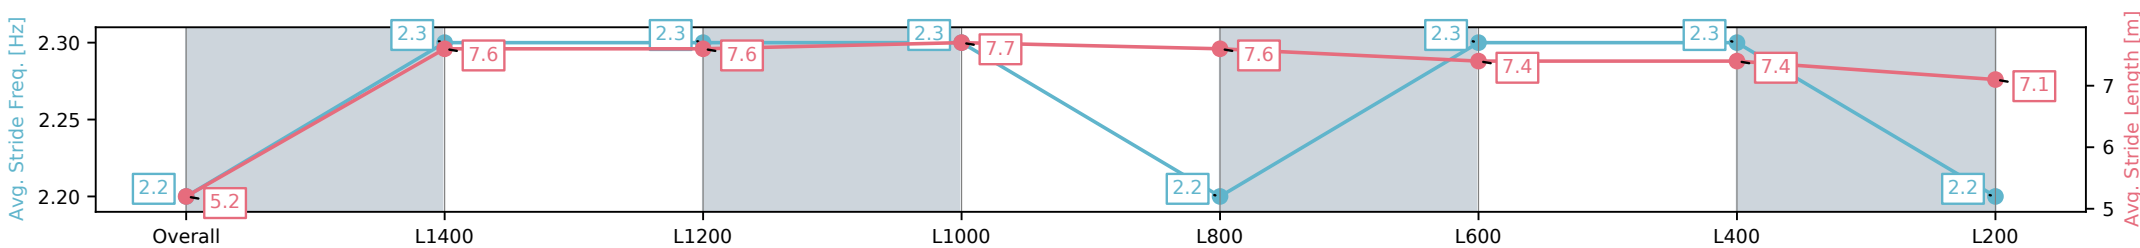

Horse/Jockey Name	LADY LUPARA/Jake Toeroek
Finish Rank	6
Fastest Section Time (Section)	0:11.24 (L1400)
Top Speed [km/h] (Section)	64.8 (L1200)
Race State	Finished

Morphettville Parks SA - Professional
Race 5: Sportsbet Set A Deposit Limit Class One Handicap
- 1550m

29 January 2025 - 4:00PM

Track Rating: Good 4, Weather: Fine, Rail Position: + 9m
1000m-400m, + 7m Remainder

Section	Overall	L1400	L1200	L1000	L800	L600	L400	L200
Section Times	1:35.29[6] (0:13.19)	1:22.10[10] (0:11.24)	1:10.86[9] (0:11.31)	0:59.55[9] (0:11.37)	0:48.18[9] (0:11.74)	0:36.44[10] (0:11.84)	0:24.60[8] (0:11.98)	0:12.62[5] (0:12.62)
Average Speed [km/h]	41.1	64.0	64.1	63.4	61.5	60.9	60.4	56.8
Top Speed [km/h]	62.5	64.7	64.8	64.5	63.3	62.0	61.0	59.3
Avg. Dist. to Rail [m]	8.8	0.6	1.1	1.3	1.2	0.5	3.2	5.5
Avg. Stride Freq. [Hz]	2.2	2.3	2.3	2.3	2.2	2.3	2.3	2.2
Avg. Stride Length [m]	5.2	7.6	7.6	7.7	7.6	7.4	7.4	7.1

[ ] Ranking at each section and finish
-:-:- No data available at this section
NA No data available