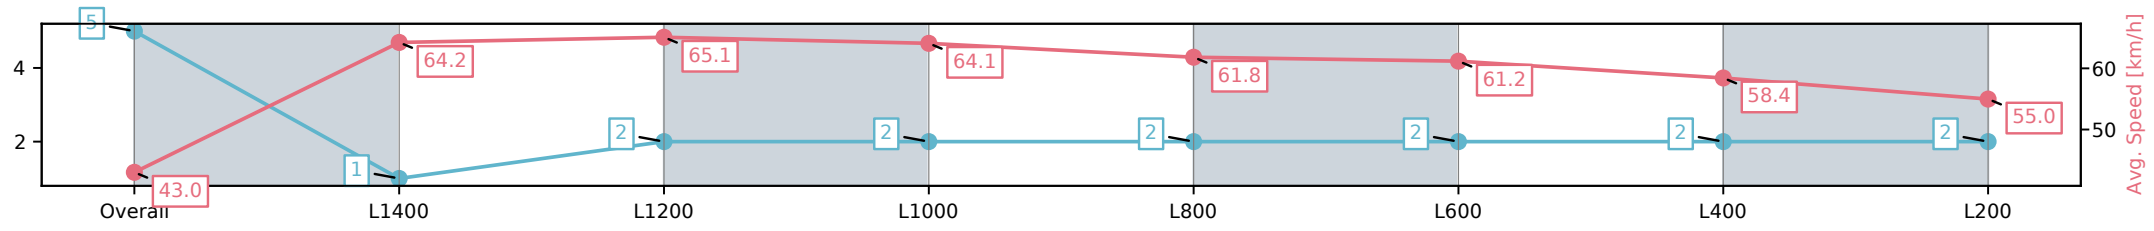

Horse/Jockey Name	SEE YA LATER BABY/Todd Pannell
Finish Rank	5
Fastest Section Time (Section)	0:11.19 (L1200)
Top Speed [km/h] (Section)	66.7 (L1200)
Race State	Finished

Morphettville Parks SA - Professional
Race 5: Sportsbet Set A Deposit Limit Class One Handicap
- 1550m

29 January 2025 - 4:00PM

Track Rating: Good 4, Weather: Fine, Rail Position: + 9m
1000m-400m, + 7m Remainder

Section	Overall	L1400	L1200	L1000	L800	L600	L400	L200
Section Times	1:35.23[5] (0:12.56)	1:22.66[1] (0:11.24)	1:11.42[2] (0:11.19)	1:00.23[2] (0:11.25)	0:48.98[2] (0:11.70)	0:37.28[2] (0:11.86)	0:25.42[2] (0:12.38)	0:13.04[2] (0:13.04)
Average Speed [km/h]	43.0	64.2	65.1	64.1	61.8	61.2	58.4	55.0
Top Speed [km/h]	62.4	65.2	66.7	65.9	63.5	62.5	60.6	56.6
Avg. Dist. to Rail [m]	7.3	1.6	2.1	2.3	1.9	1.5	1.8	3.5
Avg. Stride Freq. [Hz]	2.4	2.5	2.4	2.4	2.3	2.4	2.3	2.3
Avg. Stride Length [m]	5.0	7.2	7.4	7.4	7.3	7.3	7.0	6.7

[ ] Ranking at each section and finish
-:-:- No data available at this section
NA No data available