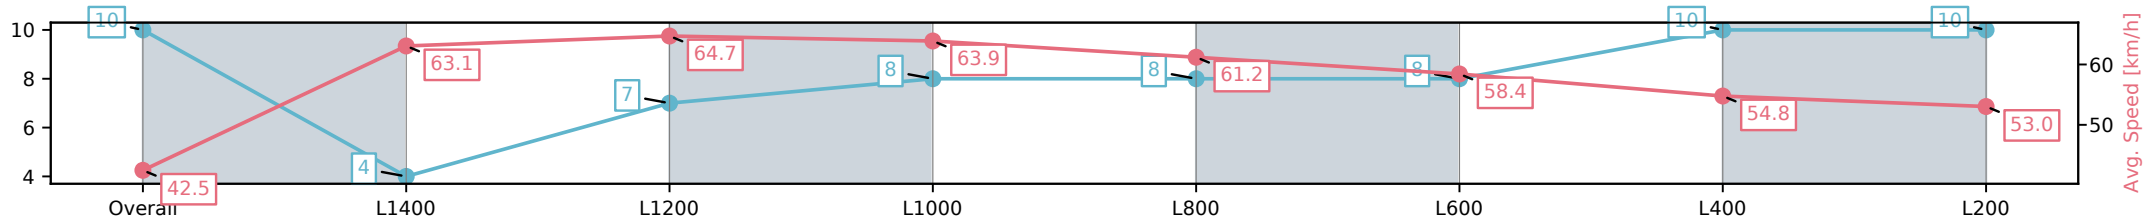

Horse/Jockey Name	KIAN/Polly Brewster
Finish Rank	10
Fastest Section Time (Section)	0:11.30 (L1000)
Top Speed [km/h] (Section)	65.8 (L1200)
Race State	Finished

Morphettville Parks SA - Professional
Race 5: Sportsbet Set A Deposit Limit Class One Handicap
- 1550m

29 January 2025 - 4:00PM

Track Rating: Good 4, Weather: Fine, Rail Position: + 9m
1000m-400m, + 7m Remainder

Section	Overall	L1400	L1200	L1000	L800	L600	L400	L200
Section Times	1:37.96[10] (0:12.72)	1:25.24[4] (0:11.51)	1:13.73[7] (0:11.42)	1:02.31[8] (0:11.30)	0:51.01[8] (0:11.85)	0:39.16[8] (0:12.44)	0:26.72[10] (0:13.19)	0:13.53[10] (0:13.53)
Average Speed [km/h]	42.5	63.1	64.7	63.9	61.2	58.4	54.8	53.0
Top Speed [km/h]	64.0	63.9	65.8	64.4	63.4	59.3	56.7	53.8
Avg. Dist. to Rail [m]	11.4	6.3	4.6	3.3	2.8	2.0	1.5	2.8
Avg. Stride Freq. [Hz]	2.4	2.5	2.5	2.5	2.4	2.4	2.3	2.3
Avg. Stride Length [m]	4.9	7.1	7.2	7.2	7.1	6.9	6.6	6.4

[ ] Ranking at each section and finish
-:-:- No data available at this section
NA No data available