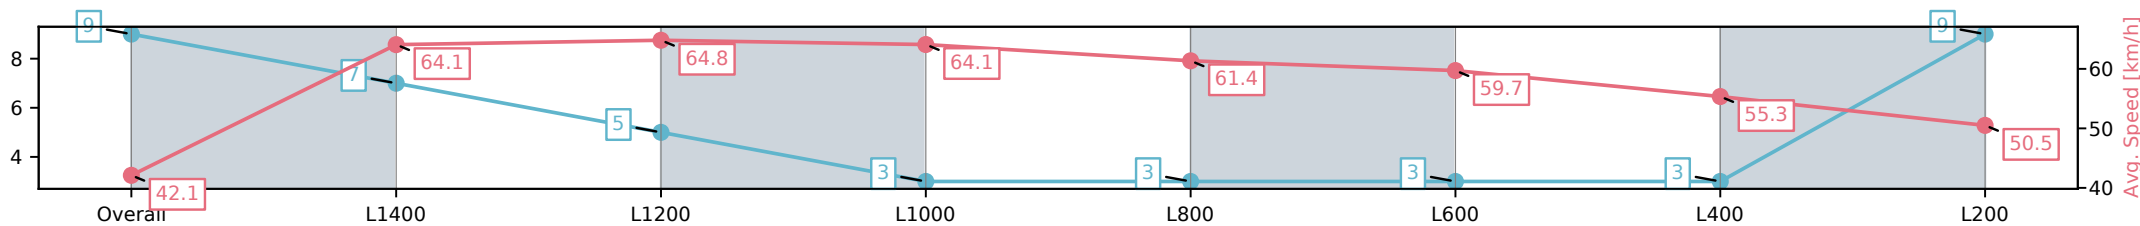

Horse/Jockey Name	LACHLAN CASTLE/Monika Wolanin
Finish Rank	9
Fastest Section Time (Section)	0:11.06 (L1200)
Top Speed [km/h] (Section)	66.1 (L1200)
Race State	Finished

Morphettville Parks SA - Professional
Race 5: Sportsbet Set A Deposit Limit Class One Handicap
- 1550m

29 January 2025 - 4:00PM

Track Rating: Good 4, Weather: Fine, Rail Position: + 9m
1000m-400m, + 7m Remainder

Section	Overall	L1400	L1200	L1000	L800	L600	L400	L200
Section Times	1:37.53[9] (0:12.84)	1:24.69[7] (0:11.24)	1:13.45[5] (0:11.06)	1:02.39[3] (0:11.26)	0:51.13[3] (0:11.77)	0:39.36[3] (0:12.12)	0:27.24[3] (0:13.03)	0:14.21[9] (0:14.21)
Average Speed [km/h]	42.1	64.1	64.8	64.1	61.4	59.7	55.3	50.5
Top Speed [km/h]	62.8	65.6	66.1	65.2	63.2	60.8	58.1	53.0
Avg. Dist. to Rail [m]	4.6	0.2	0.7	1.1	0.7	1.1	0.9	1.3
Avg. Stride Freq. [Hz]	2.1	2.3	2.3	2.3	2.3	2.2	2.2	2.1
Avg. Stride Length [m]	5.5	7.8	7.8	7.7	7.4	7.4	7.0	6.8

- [ ] Ranking at each section and finish
- -:-:- No data available at this section
- NA No data available