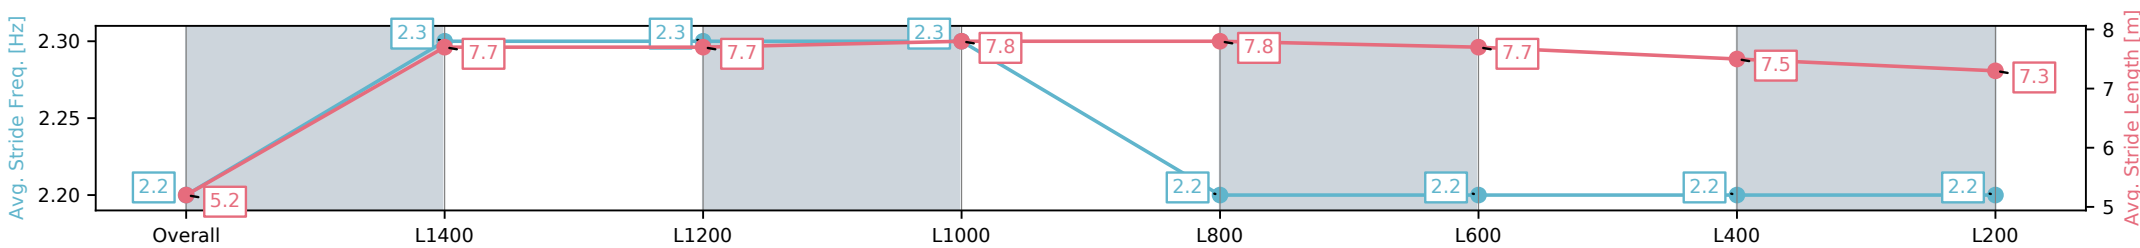

Horse/Jockey Name	ALEKHINE'S GUN/Ben Price
Finish Rank	3
Fastest Section Time (Section)	0:11.28 (L1200)
Top Speed [km/h] (Section)	65.8 (L1200)
Race State	Finished

Morphettville Parks SA - Professional
Race 5: Sportsbet Set A Deposit Limit Class One Handicap
- 1550m

29 January 2025 - 4:00PM

Track Rating: Good 4, Weather: Fine, Rail Position: + 9m
1000m-400m, + 7m Remainder

Section	Overall	L1400	L1200	L1000	L800	L600	L400	L200
Section Times	1:34.88[3] (0:12.93)	1:21.95[8] (0:11.39)	1:10.56[8] (0:11.28)	0:59.28[7] (0:11.31)	0:47.97[7] (0:11.70)	0:36.27[7] (0:11.95)	0:24.32[7] (0:12.00)	0:12.32[4] (0:12.32)
Average Speed [km/h]	41.7	63.4	64.7	63.9	61.9	61.3	60.4	58.3
Top Speed [km/h]	62.8	64.5	65.8	65.6	63.5	61.8	61.1	60.5
Avg. Dist. to Rail [m]	6.6	1.7	2.5	2.5	2.3	2.8	4.9	6.5
Avg. Stride Freq. [Hz]	2.2	2.3	2.3	2.3	2.2	2.2	2.2	2.2
Avg. Stride Length [m]	5.2	7.7	7.7	7.8	7.8	7.7	7.5	7.3

- [ ] Ranking at each section and finish
- -:-:- No data available at this section
- NA No data available