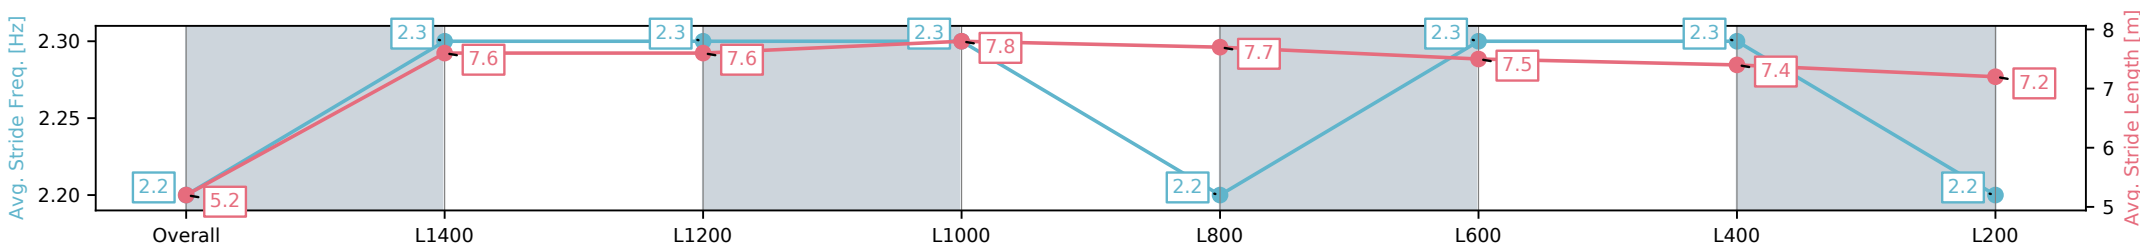

Horse/Jockey Name	ZAIN PRINCE/Rochelle Milnes
Finish Rank	4
Fastest Section Time (Section)	0:11.26 (L1200)
Top Speed [km/h] (Section)	65.3 (L1200)
Race State	Finished

Morphettville Parks SA - Professional
Race 5: Sportsbet Set A Deposit Limit Class One Handicap
- 1550m

29 January 2025 - 4:00PM

Track Rating: Good 4, Weather: Fine, Rail Position: + 9m
1000m-400m, + 7m Remainder

Section	Overall	L1400	L1200	L1000	L800	L600	L400	L200
Section Times	1:34.96[4] (0:12.81)	1:22.15[6] (0:11.31)	1:10.84[6] (0:11.26)	0:59.58[6] (0:11.41)	0:48.17[6] (0:11.75)	0:36.42[6] (0:11.95)	0:24.47[5] (0:12.00)	0:12.47[3] (0:12.47)
Average Speed [km/h]	42.2	63.8	64.4	63.3	61.6	60.8	60.2	57.5
Top Speed [km/h]	62.3	64.8	65.3	64.7	63.1	61.5	60.8	58.5
Avg. Dist. to Rail [m]	8.0	1.7	1.5	2.4	1.8	1.4	2.3	4.0
Avg. Stride Freq. [Hz]	2.2	2.3	2.3	2.3	2.2	2.3	2.3	2.2
Avg. Stride Length [m]	5.2	7.6	7.6	7.8	7.7	7.5	7.4	7.2

- [ ] Ranking at each section and finish
- -:-:- No data available at this section
- NA No data available