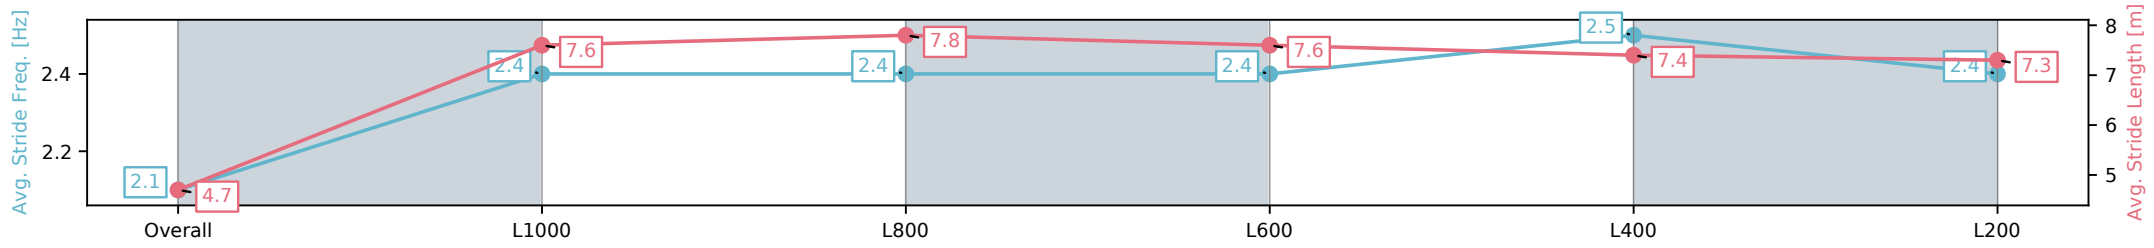

Horse/Jockey Name	EXTREMELY LUCKY/Todd Pannell
Finish Rank	2
Fastest Section Time (Section)	0:10.74 (L1000)
Top Speed [km/h] (Section)	68.9 (L1000)
Race State	Finished

Morphettville SA - Professional
Race 8: Sportsbet Durbridge Stakes (Leg 2 Summer Sprint Series) - 1100m

25 January 2025 - 4:39PM

Track Rating: Good 4, Weather: Fine, Rail Position: True

Section	Overall	L1000	L800	L600	L400	L200
Section Times	1:03.36 [2] (0:09.05)	0:54.31 [6] (0:10.74)	0:43.57 [6] (0:10.76)	0:32.81 [6] (0:10.89)	0:21.92 [6] (0:10.74)	0:11.18 [6] (0:11.18)
Average Speed [km/h]	39.7	67.1	67.2	66.5	67.1	64.3
Top Speed [km/h]	62.6	68.4	68.9	67.6	67.8	66.7
Avg. Dist. to Rail [m]	7.5	2.4	1.6	0.5	2.4	5.6
Avg. Stride Freq. [Hz]	2.1	2.4	2.4	2.4	2.5	2.4
Avg. Stride Length [m]	4.7	7.6	7.8	7.6	7.4	7.3

- [ ] Ranking at each section and finish
- -:-:- No data available at this section
- NA No data available