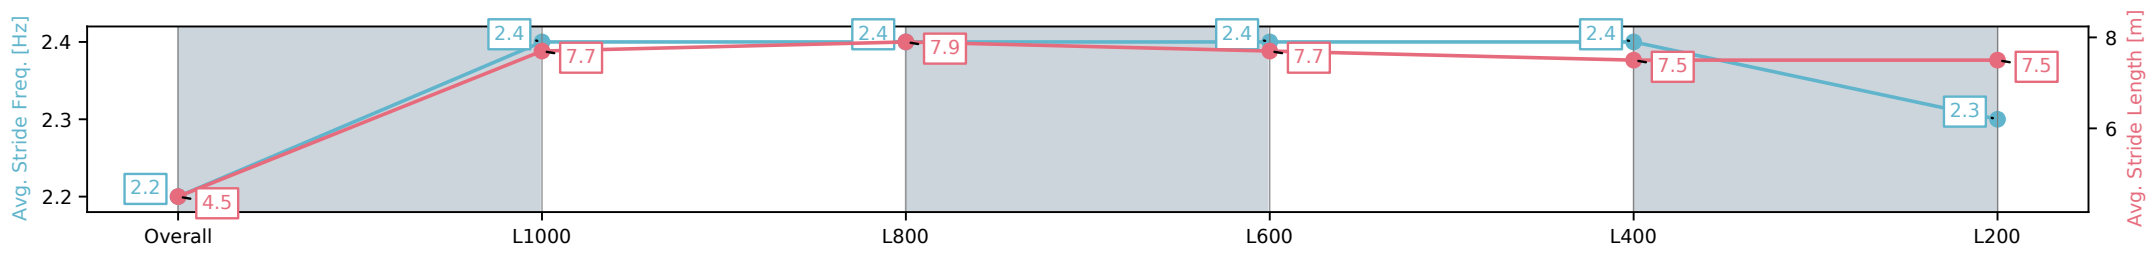

Horse/Jockey Name	GOLDRUSH GURU/Jason Holder
Finish Rank	9
Fastest Section Time (Section)	0:10.69 (L800)
Top Speed [km/h] (Section)	69.2 (L1000)
Race State	Finished

Morphettville SA - Professional
Race 8: Sportsbet Durbridge Stakes (Leg 2 Summer Sprint Series) - 1100m

25 January 2025 - 4:39PM

Track Rating: Good 4, Weather: Fine, Rail Position: True

Section	Overall	L1000	L800	L600	L400	L200
Section Times	1:04.04 [9] (0:09.03)	0:55.01 [5] (0:10.75)	0:44.26 [5] (0:10.69)	0:33.57 [5] (0:10.89)	0:22.68 [5] (0:11.08)	0:11.60 [8] (0:11.60)
Average Speed [km/h]	40.0	67.0	67.7	66.4	65.3	62.1
Top Speed [km/h]	64.8	68.4	69.2	67.3	66.8	64.9
Avg. Dist. to Rail [m]	8.6	2.0	1.4	1.0	4.1	4.3
Avg. Stride Freq. [Hz]	2.2	2.4	2.4	2.4	2.4	2.3
Avg. Stride Length [m]	4.5	7.7	7.9	7.7	7.5	7.5

- [ ] Ranking at each section and finish
- -:-:- No data available at this section
- NA No data available