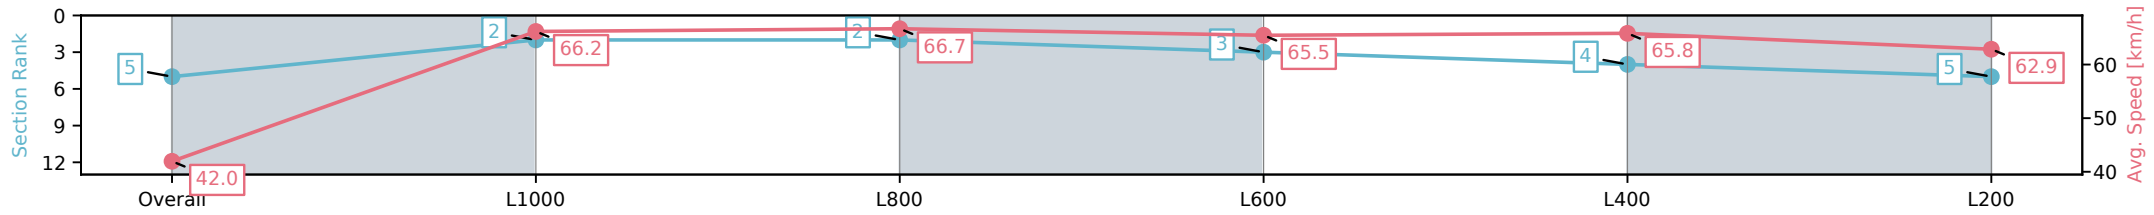

Horse/Jockey Name	STAY FOCUSED/Lachlan Neindorf
Finish Rank	5
Fastest Section Time (Section)	0:10.83 (L800)
Top Speed [km/h] (Section)	67.8 (L1000)
Race State	Finished

Morphettville SA - Professional
Race 8: Sportsbet Durbridge Stakes (Leg 2 Summer Sprint Series) - 1100m

25 January 2025 - 4:39PM

Track Rating: Good 4, Weather: Fine, Rail Position: True

Section	Overall	L1000	L800	L600	L400	L200
Section Times	1:03.64 [5] (0:08.60)	0:55.04 [2] (0:10.85)	0:44.19 [2] (0:10.83)	0:33.36 [3] (0:10.95)	0:22.41 [4] (0:10.95)	0:11.46 [5] (0:11.46)
Average Speed [km/h]	42.0	66.2	66.7	65.5	65.8	62.9
Top Speed [km/h]	64.2	67.8	67.8	66.3	66.6	65.0
Avg. Dist. to Rail [m]	3.2	0.7	0.3	0.5	1.0	2.4
Avg. Stride Freq. [Hz]	2.3	2.4	2.3	2.3	2.4	2.3
Avg. Stride Length [m]	4.4	7.3	7.4	7.3	7.2	7.2

[ ] Ranking at each section and finish
-:-:- No data available at this section
NA No data available