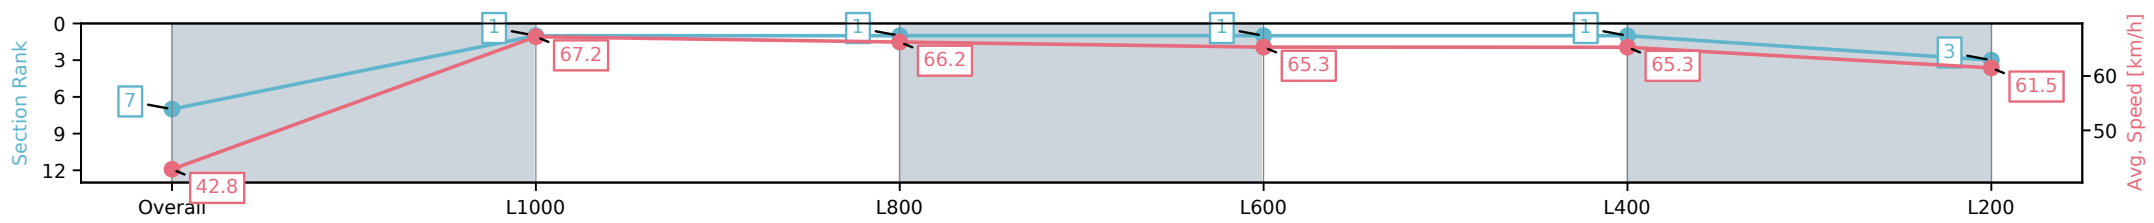

Horse/Jockey Name	ROMANTIC CHOICE/Manoel Nunes
Finish Rank	7
Fastest Section Time (Section)	0:10.71 (L1000)
Top Speed [km/h] (Section)	68.4 (Overall)
Race State	Finished

Morphettville SA - Professional
Race 8: Sportsbet Durbridge Stakes (Leg 2 Summer Sprint Series) - 1100m

25 January 2025 - 4:39PM

Track Rating: Good 4, Weather: Fine, Rail Position: True

Section	Overall	L1000	L800	L600	L400	L200
Section Times	1:03.76 [7] (0:08.41)	0:55.35 [1] (0:10.71)	0:44.64 [1] (0:10.88)	0:33.76 [1] (0:11.02)	0:22.74 [1] (0:11.04)	0:11.70 [3] (0:11.70)
Average Speed [km/h]	42.8	67.2	66.2	65.3	65.3	61.5
Top Speed [km/h]	64.9	68.4	68.3	65.8	65.8	64.5
Avg. Dist. to Rail [m]	5.3	0.7	0.3	0.2	0.7	1.4
Avg. Stride Freq. [Hz]	2.3	2.4	2.4	2.4	2.4	2.3
Avg. Stride Length [m]	4.6	7.3	7.4	7.3	7.1	7.1

[ ] Ranking at each section and finish
-:-:- No data available at this section
NA No data available