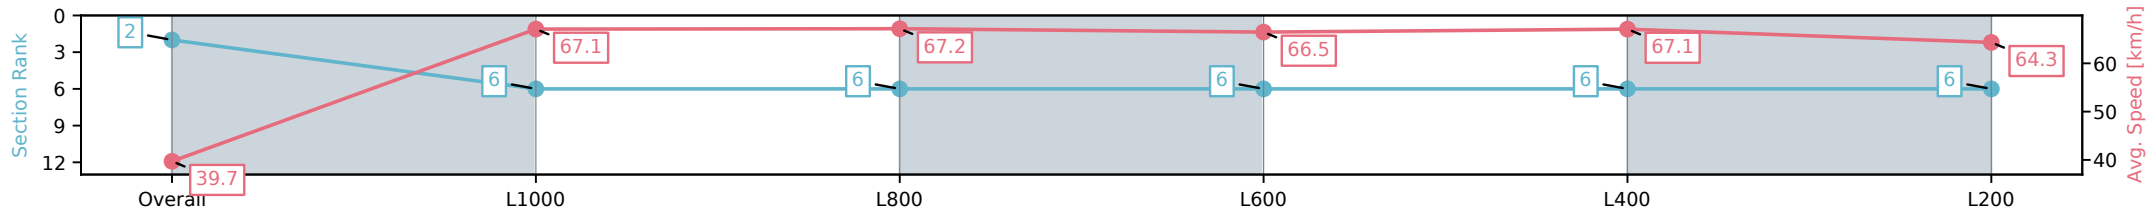

Horse/Jockey Name	EXTREMELY LUCKY/Todd Pannell
Finish Rank	2
Fastest Section Time (Section)	0:10.74 (L1000)
Top Speed [km/h] (Section)	68.9 (L1000)
Race State	Finished

Morphettville SA - Professional
Race 8: Sportsbet Durbridge Stakes (Leg 2 Summer Sprint Series) - 1100m

25 January 2025 - 4:39PM

Track Rating: Good 4, Weather: Fine, Rail Position: True

Section	Overall	L1000	L800	L600	L400	L200
Section Times	1:03.36 [2] (0:09.05)	0:54.31 [6] (0:10.74)	0:43.57 [6] (0:10.76)	0:32.81 [6] (0:10.89)	0:21.92 [6] (0:10.74)	0:11.18 [6] (0:11.18)
Average Speed [km/h]	39.7	67.1	67.2	66.5	67.1	64.3
Top Speed [km/h]	62.6	68.4	68.9	67.6	67.8	66.7
Avg. Dist. to Rail [m]	7.5	2.4	1.6	0.5	2.4	5.6
Avg. Stride Freq. [Hz]	2.1	2.4	2.4	2.4	2.5	2.4
Avg. Stride Length [m]	4.7	7.6	7.8	7.6	7.4	7.3

- [ ] Ranking at each section and finish
- -:-:- No data available at this section
- NA No data available