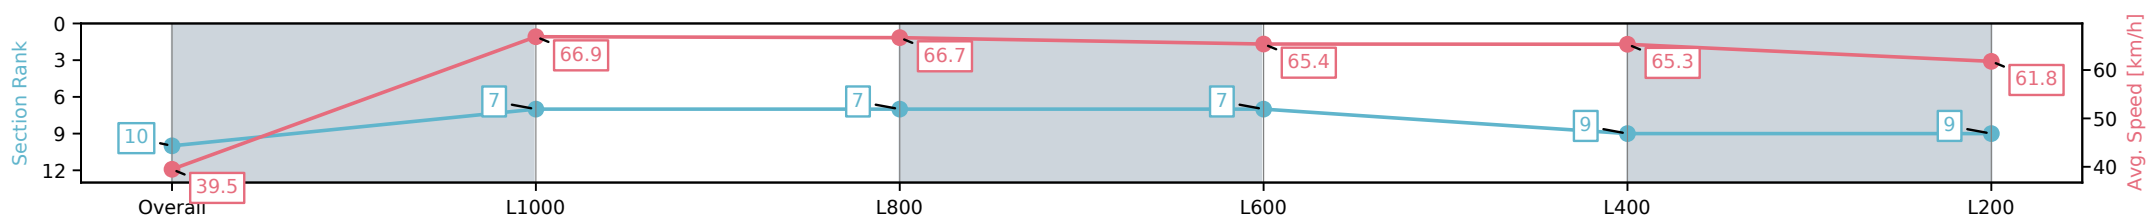

Horse/Jockey Name	GRINZINGER PRINCE/Ben Price
Finish Rank	10
Fastest Section Time (Section)	0:10.75 (L800)
Top Speed [km/h] (Section)	68.0 (Overall)
Race State	Finished

Morphettville SA - Professional
Race 8: Sportsbet Durbridge Stakes (Leg 2 Summer Sprint Series) - 1100m

25 January 2025 - 4:39PM

Track Rating: Good 4, Weather: Fine, Rail Position: True

Section	Overall	L1000	L800	L600	L400	L200
Section Times	1:04.24 [10] (0:09.11)	0:55.13 [7] (0:10.77)	0:44.36 [7] (0:10.75)	0:33.61 [7] (0:10.94)	0:22.67 [9] (0:11.03)	0:11.64 [9] (0:11.64)
Average Speed [km/h]	39.5	66.9	66.7	65.4	65.3	61.8
Top Speed [km/h]	62.6	68.0	67.9	66.6	66.9	64.2
Avg. Dist. to Rail [m]	3.7	0.3	0.8	1.4	1.5	1.8
Avg. Stride Freq. [Hz]	2.2	2.4	2.4	2.4	2.4	2.4
Avg. Stride Length [m]	4.5	7.7	7.8	7.6	7.4	7.2

[ ] Ranking at each section and finish
-:-:- No data available at this section
NA No data available