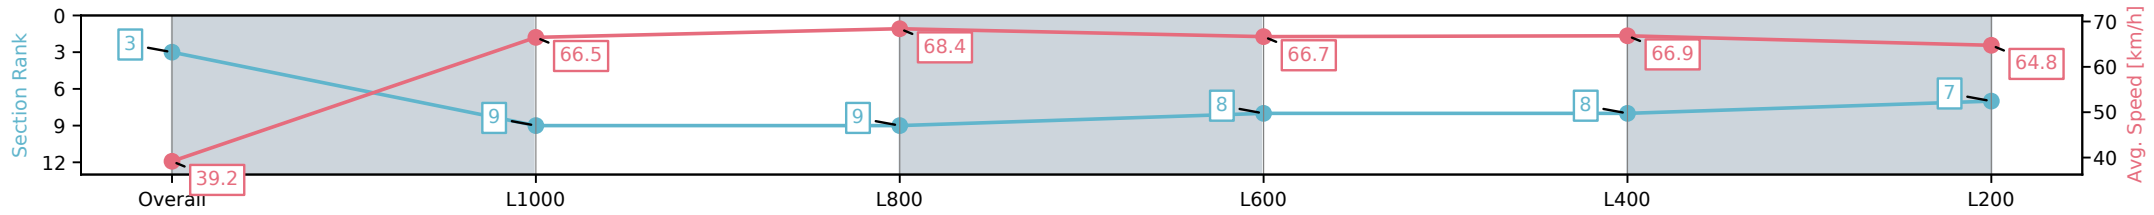

Morphettville SA - Professional
Race 8: Sportsbet Durbridge Stakes (Leg 2 Summer Sprint Series) - 1100m

25 January 2025 - 4:39PM

Track Rating: Good 4, Weather: Fine, Rail Position: True

Section	Overall	L1000	L800	L600	L400	L200
Section Times	1:03.47 [3] (0:09.20)	0:54.27 [9] (0:10.84)	0:43.43 [9] (0:10.63)	0:32.80 [8] (0:10.88)	0:21.92 [8] (0:10.79)	0:11.13 [7] (0:11.13)
Average Speed [km/h]	39.2	66.5	68.4	66.7	66.9	64.8
Top Speed [km/h]	62.3	68.6	68.6	67.2	67.5	67.3
Avg. Dist. to Rail [m]	9.3	3.5	2.7	1.4	3.5	7.6
Avg. Stride Freq. [Hz]	2.0	2.3	2.4	2.3	2.4	2.4
Avg. Stride Length [m]	4.7	7.4	7.6	7.5	7.3	7.1