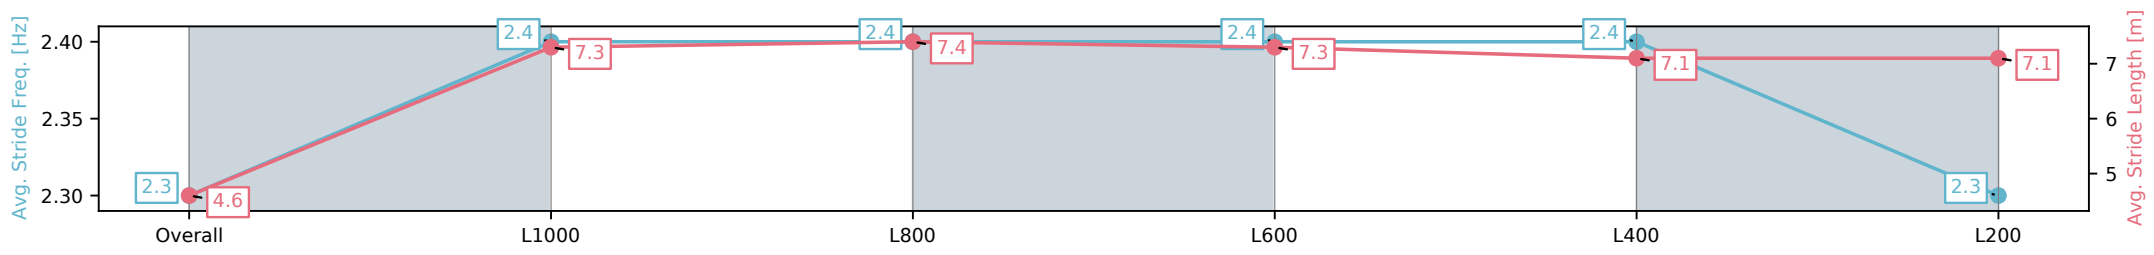

Horse/Jockey Name	ROMANTIC CHOICE/Manoel Nunes
Finish Rank	7
Fastest Section Time (Section)	0:10.71 (L1000)
Top Speed [km/h] (Section)	68.4 (Overall)
Race State	Finished

Morphettville SA - Professional
Race 8: Sportsbet Durbridge Stakes (Leg 2 Summer Sprint Series) - 1100m

25 January 2025 - 4:39PM

Track Rating: Good 4, Weather: Fine, Rail Position: True

Section	Overall	L1000	L800	L600	L400	L200
Section Times	1:03.76 [7] (0:08.41)	0:55.35 [1] (0:10.71)	0:44.64 [1] (0:10.88)	0:33.76 [1] (0:11.02)	0:22.74 [1] (0:11.04)	0:11.70 [3] (0:11.70)
Average Speed [km/h]	42.8	67.2	66.2	65.3	65.3	61.5
Top Speed [km/h]	64.9	68.4	68.3	65.8	65.8	64.5
Avg. Dist. to Rail [m]	5.3	0.7	0.3	0.2	0.7	1.4
Avg. Stride Freq. [Hz]	2.3	2.4	2.4	2.4	2.4	2.3
Avg. Stride Length [m]	4.6	7.3	7.4	7.3	7.1	7.1

[ ] Ranking at each section and finish
-:-:- No data available at this section
NA No data available