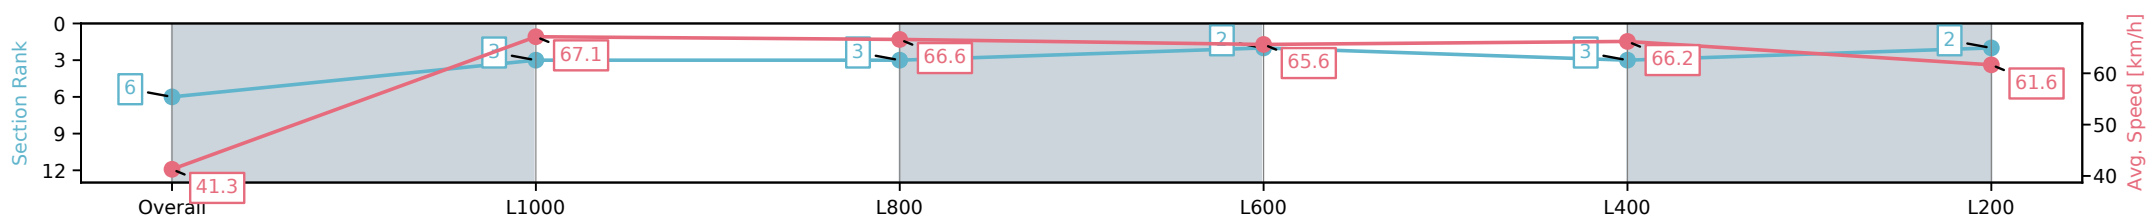

Horse/Jockey Name	TAUNTING/Jessica Tzaferis
Finish Rank	6
Fastest Section Time (Section)	0:10.68 (L1000)
Top Speed [km/h] (Section)	71.8 (Overall)
Race State	Finished

Morphettville SA - Professional
Race 8: Sportsbet Durbridge Stakes (Leg 2 Summer Sprint Series) - 1100m

25 January 2025 - 4:39PM

Track Rating: Good 4, Weather: Fine, Rail Position: True

Section	Overall	L1000	L800	L600	L400	L200
Section Times	1:03.66 [6] (0:08.79)	0:54.87 [3] (0:10.68)	0:44.19 [3] (0:10.81)	0:33.38 [2] (0:10.86)	0:22.52 [3] (0:10.87)	0:11.65 [2] (0:11.65)
Average Speed [km/h]	41.3	67.1	66.6	65.6	66.2	61.6
Top Speed [km/h]	67.4	71.8	67.9	66.3	67.2	64.5
Avg. Dist. to Rail [m]	4.6	1.3	0.8	1.8	0.6	0.5
Avg. Stride Freq. [Hz]	2.2	2.4	2.3	2.4	2.4	2.3
Avg. Stride Length [m]	4.5	7.6	7.4	7.3	7.2	7.1

[ ] Ranking at each section and finish
-:-:- No data available at this section
NA No data available