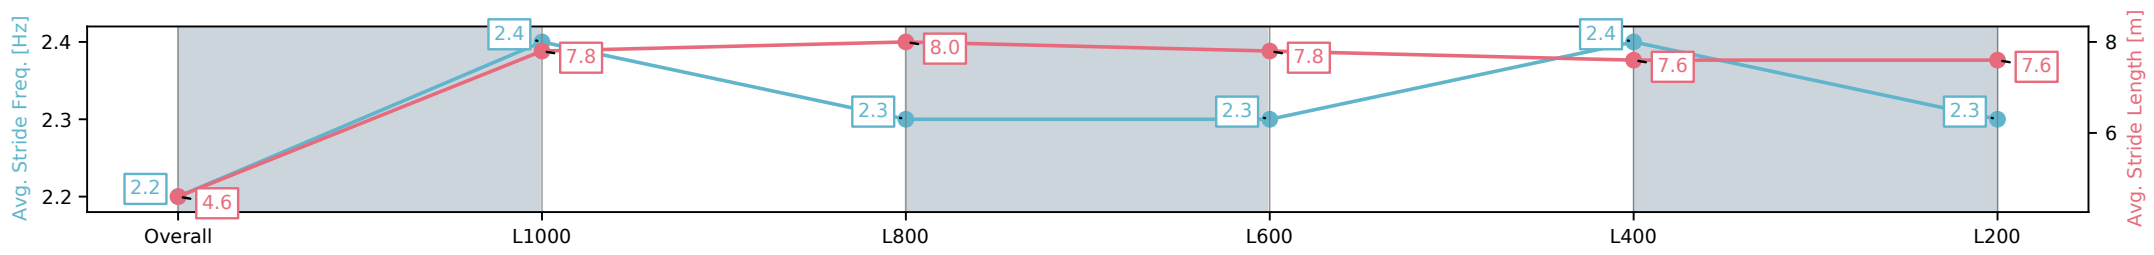

Horse/Jockey Name	KLABEL/Jake Toeroek
Finish Rank	4
Fastest Section Time (Section)	0:10.59 (L1000)
Top Speed [km/h] (Section)	69.5 (Overall)
Race State	Finished

Morphettville SA - Professional
Race 8: Sportsbet Durbridge Stakes (Leg 2 Summer Sprint Series) - 1100m

25 January 2025 - 4:39PM

Track Rating: Good 4, Weather: Fine, Rail Position: True

Section	Overall	L1000	L800	L600	L400	L200
Section Times	1:03.50 [4] (0:08.96)	0:54.54 [4] (0:10.59)	0:43.95 [4] (0:10.73)	0:33.22 [4] (0:10.84)	0:22.38 [2] (0:10.88)	0:11.50 [1] (0:11.50)
Average Speed [km/h]	40.2	68.0	67.1	66.4	66.5	62.5
Top Speed [km/h]	64.8	69.5	68.3	67.3	67.7	65.5
Avg. Dist. to Rail [m]	5.4	0.5	0.3	0.6	3.1	4.8
Avg. Stride Freq. [Hz]	2.2	2.4	2.3	2.3	2.4	2.3
Avg. Stride Length [m]	4.6	7.8	8.0	7.8	7.6	7.6

[ ] Ranking at each section and finish
-:-:- No data available at this section
NA No data available