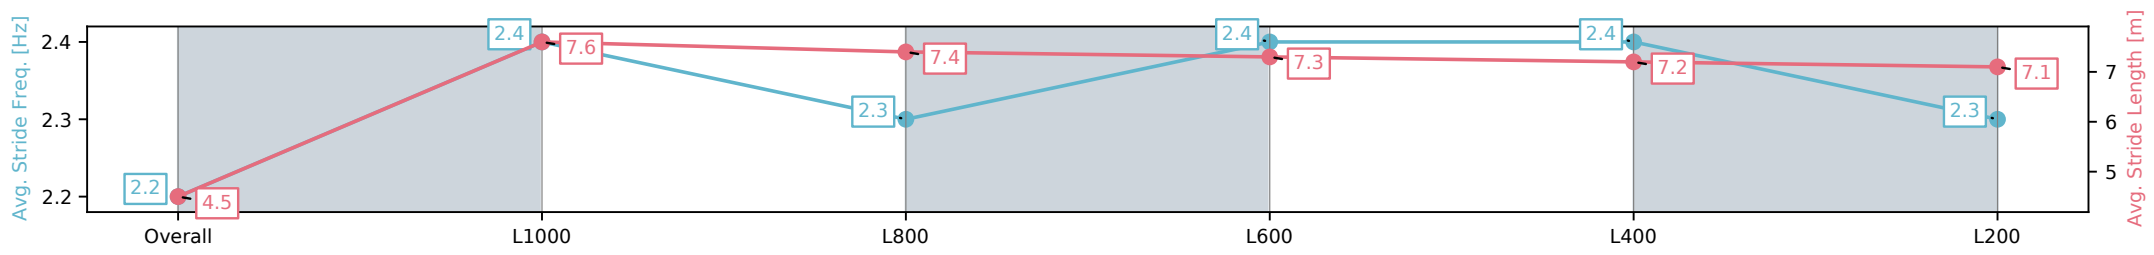

Morphettville SA - Professional
Race 8: Sportsbet Durbridge Stakes (Leg 2 Summer Sprint Series) - 1100m

25 January 2025 - 4:39PM

Track Rating: Good 4, Weather: Fine, Rail Position: True

Section	Overall	L1000	L800	L600	L400	L200
Section Times	1:03.66 [6] (0:08.79)	0:54.87 [3] (0:10.68)	0:44.19 [3] (0:10.81)	0:33.38 [2] (0:10.86)	0:22.52 [3] (0:10.87)	0:11.65 [2] (0:11.65)
Average Speed [km/h]	41.3	67.1	66.6	65.6	66.2	61.6
Top Speed [km/h]	67.4	71.8	67.9	66.3	67.2	64.5
Avg. Dist. to Rail [m]	4.6	1.3	0.8	1.8	0.6	0.5
Avg. Stride Freq. [Hz]	2.2	2.4	2.3	2.4	2.4	2.3
Avg. Stride Length [m]	4.5	7.6	7.4	7.3	7.2	7.1