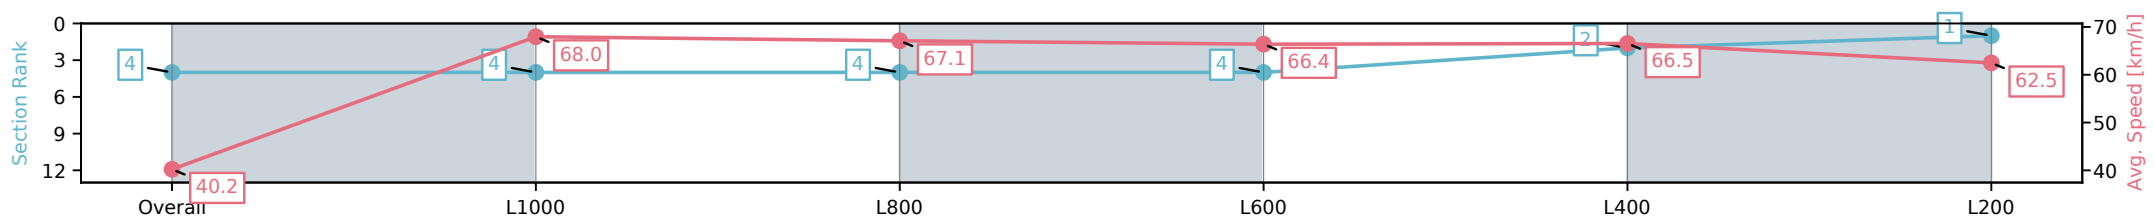

Horse/Jockey Name	KLABEL/Jake Toeroek
Finish Rank	4
Fastest Section Time (Section)	0:10.59 (L1000)
Top Speed [km/h] (Section)	69.5 (Overall)
Race State	Finished

Morphettville SA - Professional
Race 8: Sportsbet Durbridge Stakes (Leg 2 Summer Sprint Series) - 1100m

25 January 2025 - 4:39PM

Track Rating: Good 4, Weather: Fine, Rail Position: True

Section	Overall	L1000	L800	L600	L400	L200
Section Times	1:03.50 [4] (0:08.96)	0:54.54 [4] (0:10.59)	0:43.95 [4] (0:10.73)	0:33.22 [4] (0:10.84)	0:22.38 [2] (0:10.88)	0:11.50 [1] (0:11.50)
Average Speed [km/h]	40.2	68.0	67.1	66.4	66.5	62.5
Top Speed [km/h]	64.8	69.5	68.3	67.3	67.7	65.5
Avg. Dist. to Rail [m]	5.4	0.5	0.3	0.6	3.1	4.8
Avg. Stride Freq. [Hz]	2.2	2.4	2.3	2.3	2.4	2.3
Avg. Stride Length [m]	4.6	7.8	8.0	7.8	7.6	7.6

[ ] Ranking at each section and finish
-:-:- No data available at this section
NA No data available