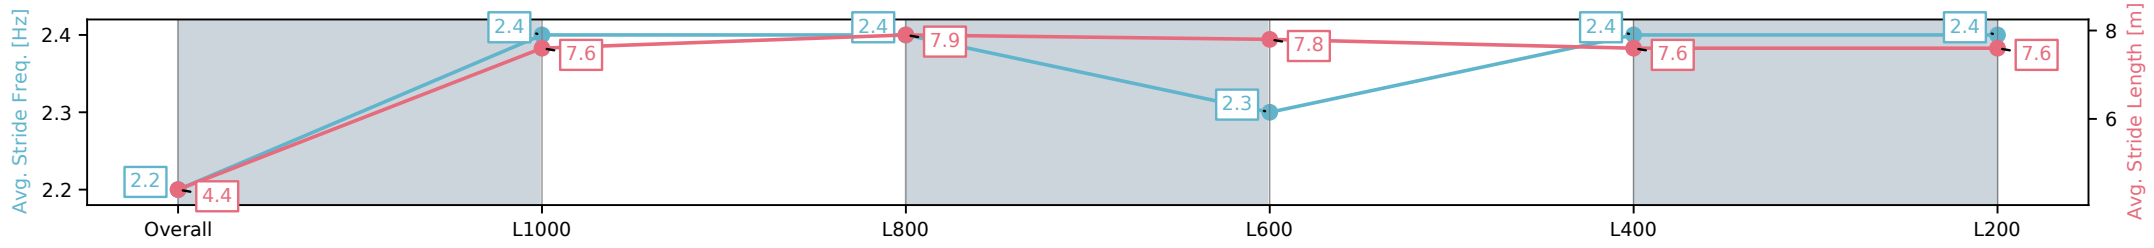

Horse/Jockey Name	EPISODIC/Rochelle Milnes
Finish Rank	8
Fastest Section Time (Section)	0:10.60 (L800)
Top Speed [km/h] (Section)	68.3 (L1000)
Race State	Finished

Morphettville SA - Professional
Race 8: Sportsbet Durbridge Stakes (Leg 2 Summer Sprint Series) - 1100m

25 January 2025 - 4:39PM

Track Rating: Good 4, Weather: Fine, Rail Position: True

Section	Overall	L1000	L800	L600	L400	L200
Section Times	1:03.83 [8] (0:09.31)	0:54.52 [10] (0:11.05)	0:43.47 [10] (0:10.60)	0:32.87 [10] (0:10.86)	0:22.01 [10] (0:10.86)	0:11.15 [10] (0:11.15)
Average Speed [km/h]	38.6	65.3	67.8	66.3	66.5	64.5
Top Speed [km/h]	60.6	67.8	68.3	67.4	67.9	66.5
Avg. Dist. to Rail [m]	7.5	0.9	0.4	0.4	3.7	5.3
Avg. Stride Freq. [Hz]	2.2	2.4	2.4	2.3	2.4	2.4
Avg. Stride Length [m]	4.4	7.6	7.9	7.8	7.6	7.6

[ ] Ranking at each section and finish
-:-:- No data available at this section
NA No data available