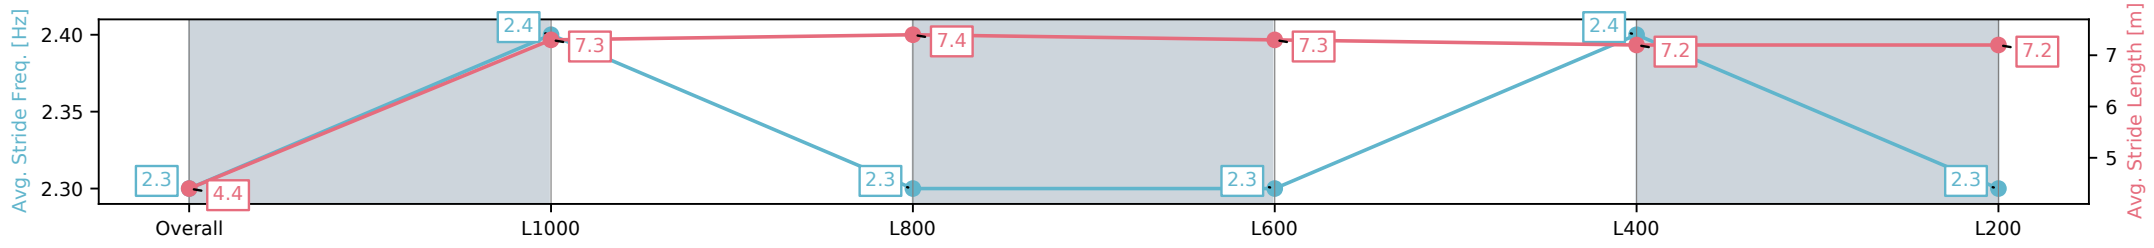

Horse/Jockey Name	STAY FOCUSED/Lachlan Neindorf
Finish Rank	5
Fastest Section Time (Section)	0:10.83 (L800)
Top Speed [km/h] (Section)	67.8 (L1000)
Race State	Finished

Morphettville SA - Professional
Race 8: Sportsbet Durbridge Stakes (Leg 2 Summer Sprint Series) - 1100m

25 January 2025 - 4:39PM

Track Rating: Good 4, Weather: Fine, Rail Position: True

Section	Overall	L1000	L800	L600	L400	L200
Section Times	1:03.64 [5] (0:08.60)	0:55.04 [2] (0:10.85)	0:44.19 [2] (0:10.83)	0:33.36 [3] (0:10.95)	0:22.41 [4] (0:10.95)	0:11.46 [5] (0:11.46)
Average Speed [km/h]	42.0	66.2	66.7	65.5	65.8	62.9
Top Speed [km/h]	64.2	67.8	67.8	66.3	66.6	65.0
Avg. Dist. to Rail [m]	3.2	0.7	0.3	0.5	1.0	2.4
Avg. Stride Freq. [Hz]	2.3	2.4	2.3	2.3	2.4	2.3
Avg. Stride Length [m]	4.4	7.3	7.4	7.3	7.2	7.2

[ ] Ranking at each section and finish
-:-:- No data available at this section
NA No data available