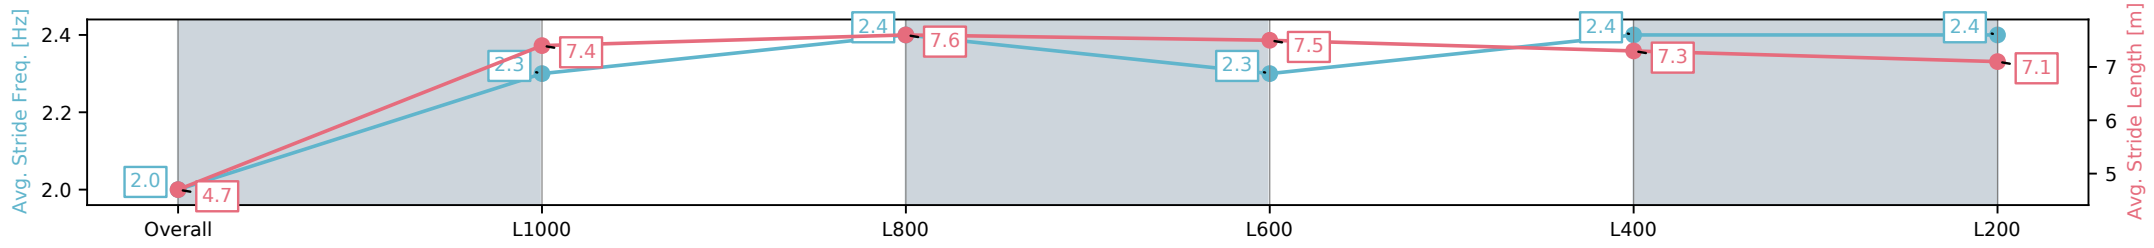

Morphettville SA - Professional
Race 8: Sportsbet Durbridge Stakes (Leg 2 Summer Sprint Series) - 1100m

25 January 2025 - 4:39PM

Track Rating: Good 4, Weather: Fine, Rail Position: True

Section	Overall	L1000	L800	L600	L400	L200
Section Times	1:03.47 [3] (0:09.20)	0:54.27 [9] (0:10.84)	0:43.43 [9] (0:10.63)	0:32.80 [8] (0:10.88)	0:21.92 [8] (0:10.79)	0:11.13 [7] (0:11.13)
Average Speed [km/h]	39.2	66.5	68.4	66.7	66.9	64.8
Top Speed [km/h]	62.3	68.6	68.6	67.2	67.5	67.3
Avg. Dist. to Rail [m]	9.3	3.5	2.7	1.4	3.5	7.6
Avg. Stride Freq. [Hz]	2.0	2.3	2.4	2.3	2.4	2.4
Avg. Stride Length [m]	4.7	7.4	7.6	7.5	7.3	7.1