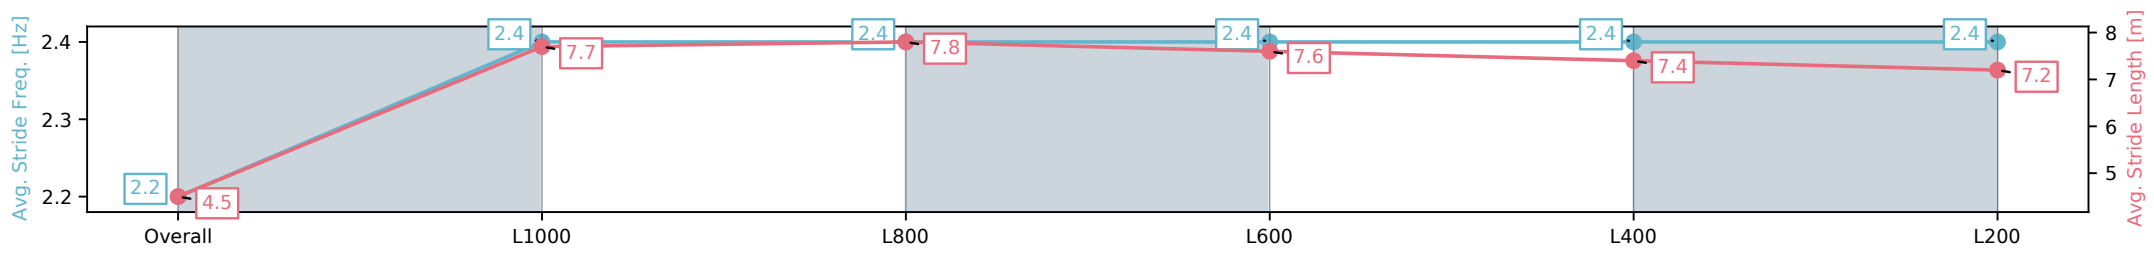

Horse/Jockey Name	GRINZINGER PRINCE/Ben Price
Finish Rank	10
Fastest Section Time (Section)	0:10.75 (L800)
Top Speed [km/h] (Section)	68.0 (Overall)
Race State	Finished

Morphettville SA - Professional
Race 8: Sportsbet Durbridge Stakes (Leg 2 Summer Sprint Series) - 1100m

25 January 2025 - 4:39PM

Track Rating: Good 4, Weather: Fine, Rail Position: True

Section	Overall	L1000	L800	L600	L400	L200
Section Times	1:04.24 [10] (0:09.11)	0:55.13 [7] (0:10.77)	0:44.36 [7] (0:10.75)	0:33.61 [7] (0:10.94)	0:22.67 [9] (0:11.03)	0:11.64 [9] (0:11.64)
Average Speed [km/h]	39.5	66.9	66.7	65.4	65.3	61.8
Top Speed [km/h]	62.6	68.0	67.9	66.6	66.9	64.2
Avg. Dist. to Rail [m]	3.7	0.3	0.8	1.4	1.5	1.8
Avg. Stride Freq. [Hz]	2.2	2.4	2.4	2.4	2.4	2.4
Avg. Stride Length [m]	4.5	7.7	7.8	7.6	7.4	7.2

[ ] Ranking at each section and finish
-:-:- No data available at this section
NA No data available