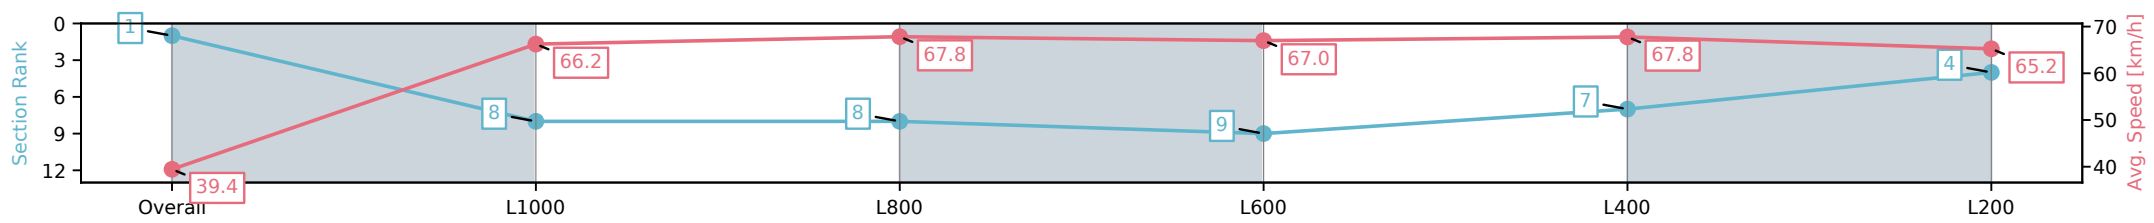

25 January 2025 - 4:39PM

Track Rating: Good 4, Weather: Fine, Rail Position: True

Section	Overall	L1000	L800	L600	L400	L200
Section Times	1:03.18 [1] (0:09.15)	0:54.03 [8] (0:10.86)	0:43.17 [8] (0:10.69)	0:32.48 [9] (0:10.79)	0:21.69 [7] (0:10.67)	0:11.02 [4] (0:11.02)
Average Speed [km/h]	39.4	66.2	67.8	67.0	67.8	65.2
Top Speed [km/h]	61.2	68.4	69.4	68.6	69.3	68.0
Avg. Dist. to Rail [m]	5.9	1.9	1.4	1.0	4.8	7.1
Avg. Stride Freq. [Hz]	2.2	2.4	2.5	2.4	2.6	2.5
Avg. Stride Length [m]	4.5	7.6	7.6	7.6	7.2	7.2