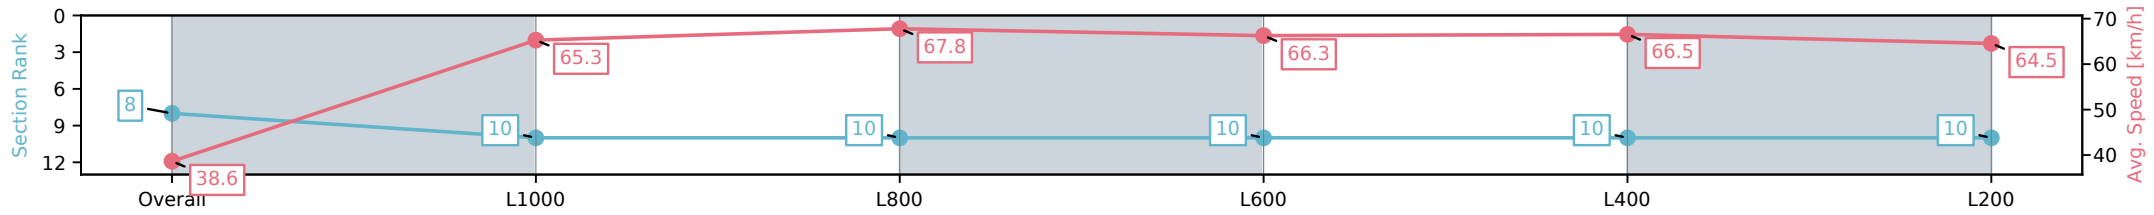

Horse/Jockey Name	EPISODIC/Rochelle Milnes
Finish Rank	8
Fastest Section Time (Section)	0:10.60 (L800)
Top Speed [km/h] (Section)	68.3 (L1000)
Race State	Finished

Morphettville SA - Professional
Race 8: Sportsbet Durbridge Stakes (Leg 2 Summer Sprint Series) - 1100m

25 January 2025 - 4:39PM

Track Rating: Good 4, Weather: Fine, Rail Position: True

Section	Overall	L1000	L800	L600	L400	L200
Section Times	1:03.83 [8] (0:09.31)	0:54.52 [10] (0:11.05)	0:43.47 [10] (0:10.60)	0:32.87 [10] (0:10.86)	0:22.01 [10] (0:10.86)	0:11.15 [10] (0:11.15)
Average Speed [km/h]	38.6	65.3	67.8	66.3	66.5	64.5
Top Speed [km/h]	60.6	67.8	68.3	67.4	67.9	66.5
Avg. Dist. to Rail [m]	7.5	0.9	0.4	0.4	3.7	5.3
Avg. Stride Freq. [Hz]	2.2	2.4	2.4	2.3	2.4	2.4
Avg. Stride Length [m]	4.4	7.6	7.9	7.8	7.6	7.6

[ ] Ranking at each section and finish
-:-:- No data available at this section
NA No data available