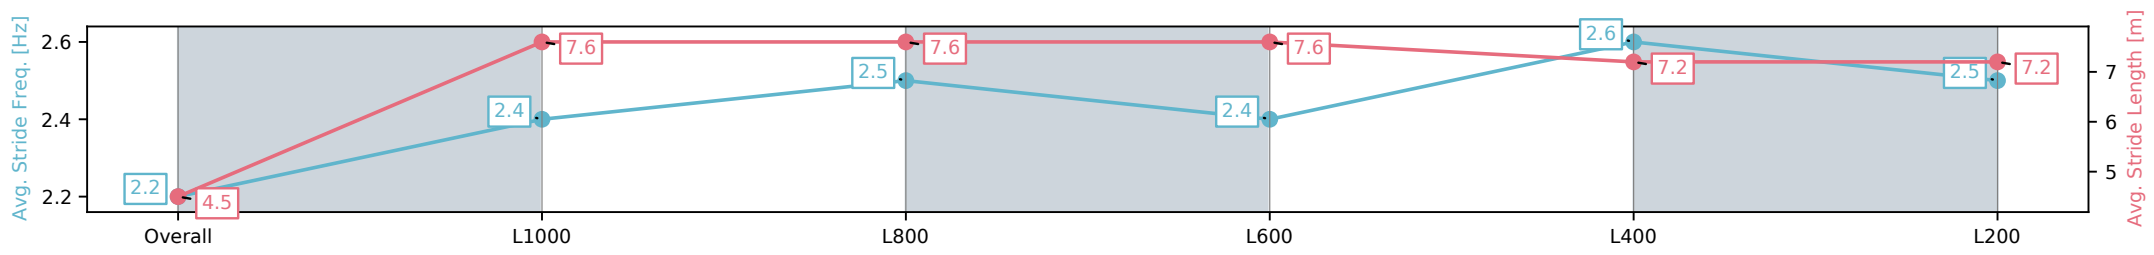

25 January 2025 - 4:39PM

Track Rating: Good 4, Weather: Fine, Rail Position: True

Section	Overall	L1000	L800	L600	L400	L200
Section Times	1:03.18 [1] (0:09.15)	0:54.03 [8] (0:10.86)	0:43.17 [8] (0:10.69)	0:32.48 [9] (0:10.79)	0:21.69 [7] (0:10.67)	0:11.02 [4] (0:11.02)
Average Speed [km/h]	39.4	66.2	67.8	67.0	67.8	65.2
Top Speed [km/h]	61.2	68.4	69.4	68.6	69.3	68.0
Avg. Dist. to Rail [m]	5.9	1.9	1.4	1.0	4.8	7.1
Avg. Stride Freq. [Hz]	2.2	2.4	2.5	2.4	2.6	2.5
Avg. Stride Length [m]	4.5	7.6	7.6	7.6	7.2	7.2