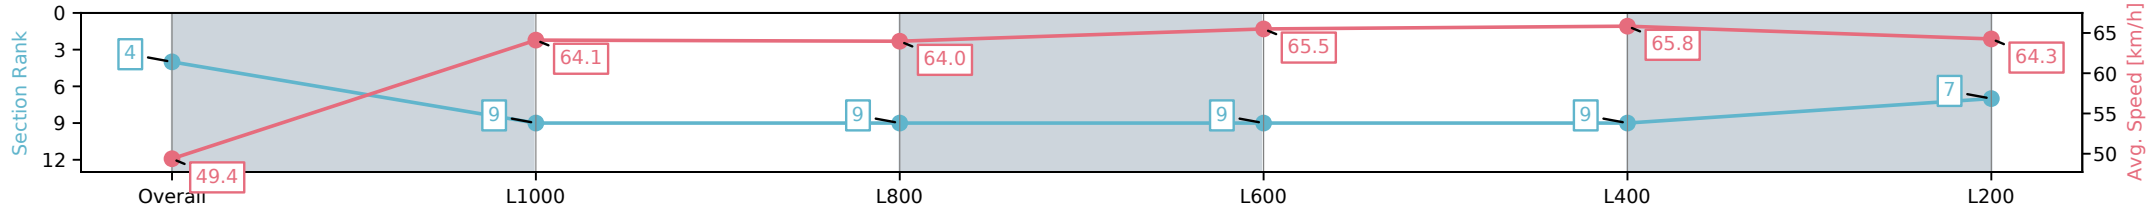

Morphettville SA - Professional
 Race 6: Sportsbet Same Race Multi Handicap - 1200m
 25 January 2025 - 3:23PM
 Track Rating: Good 4, Weather: Fine, Rail Position: True

Section	Overall	L1000	L800	L600	L400	L200
Section Times	1:10.31 [4] (0:14.60)	0:55.71 [9] (0:11.24)	0:44.47 [9] (0:11.30)	0:33.17 [9] (0:11.01)	0:22.16 [9] (0:10.99)	0:11.17 [7] (0:11.17)
Average Speed [km/h]	49.4	64.1	64.0	65.5	65.8	64.3
Top Speed [km/h]	63.6	65.2	66.6	66.8	68.0	68.1
Avg. Dist. to Rail [m]	6.6	2.0	1.2	0.6	2.3	4.0
Avg. Stride Freq. [Hz]	2.2	2.3	2.3	2.4	2.5	2.4
Avg. Stride Length [m]	5.8	7.7	7.8	7.7	7.4	7.3