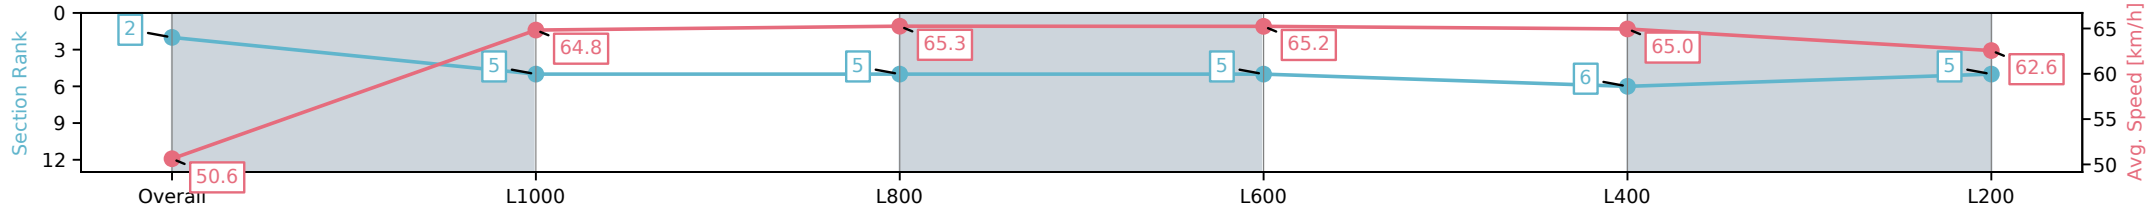

Horse/Jockey Name	THREE RINGS/Alana Livesey
Finish Rank	2
Fastest Section Time (Section)	0:11.07 (L800)
Top Speed [km/h] (Section)	66.9 (L1000)
Race State	Finished

Morphettville SA - Professional
Race 6: Sportsbet Same Race Multi Handicap - 1200m
25 January 2025 - 3:23PM
Track Rating: Good 4, Weather: Fine, Rail Position: True

Section	Overall	L1000	L800	L600	L400	L200
Section Times	1:10.13 [2] (0:14.22)	0:55.91 [5] (0:11.12)	0:44.79 [5] (0:11.07)	0:33.72 [5] (0:11.08)	0:22.64 [6] (0:11.12)	0:11.52 [5] (0:11.52)
Average Speed [km/h]	50.6	64.8	65.3	65.2	65.0	62.6
Top Speed [km/h]	65.2	66.2	66.9	66.4	65.5	64.8
Avg. Dist. to Rail [m]	3.8	2.4	1.5	0.8	3.2	4.6
Avg. Stride Freq. [Hz]	2.3	2.4	2.4	2.4	2.5	2.4
Avg. Stride Length [m]	5.6	7.6	7.6	7.6	7.2	7.0

[ ] Ranking at each section and finish
-:-:- No data available at this section
NA No data available