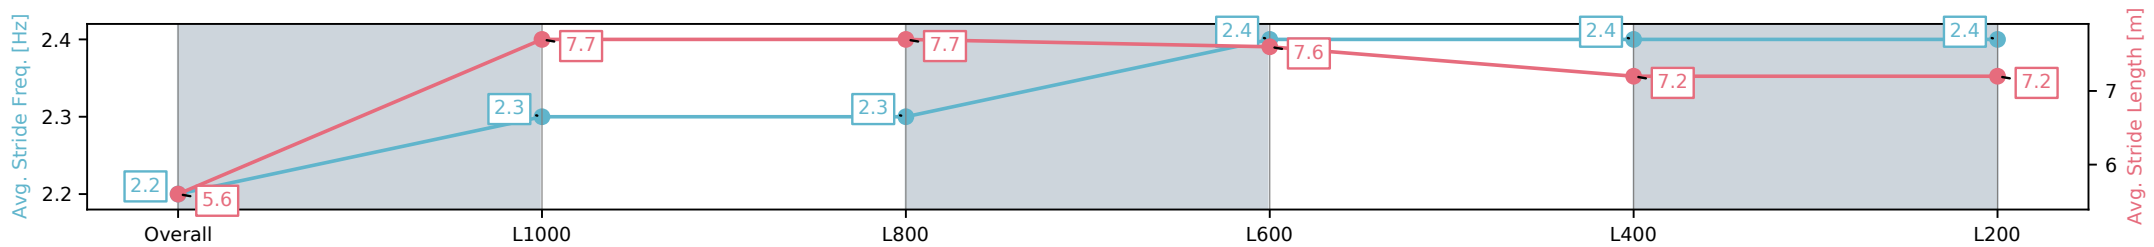

Horse/Jockey Name	JAZZ AFFAIR/Jake Toeroek
Finish Rank	7
Fastest Section Time (Section)	0:10.89 (L600)
Top Speed [km/h] (Section)	67.3 (L800)
Race State	Finished

Morphettville SA - Professional
Race 6: Sportsbet Same Race Multi Handicap - 1200m
25 January 2025 - 3:23PM
Track Rating: Good 4, Weather: Fine, Rail Position: True

Section	Overall	L1000	L800	L600	L400	L200
Section Times	1:10.44 [7] (0:14.54)	0:55.90 [6] (0:11.00)	0:44.90 [6] (0:11.05)	0:33.85 [6] (0:10.89)	0:22.96 [5] (0:11.30)	0:11.66 [6] (0:11.66)
Average Speed [km/h]	49.5	65.5	65.4	66.5	64.4	61.7
Top Speed [km/h]	65.9	66.6	66.6	67.3	66.5	64.9
Avg. Dist. to Rail [m]	6.1	2.3	0.9	1.6	6.7	6.6
Avg. Stride Freq. [Hz]	2.2	2.3	2.3	2.4	2.4	2.4
Avg. Stride Length [m]	5.6	7.7	7.7	7.6	7.2	7.2

[ ] Ranking at each section and finish
-:-:- No data available at this section
NA No data available