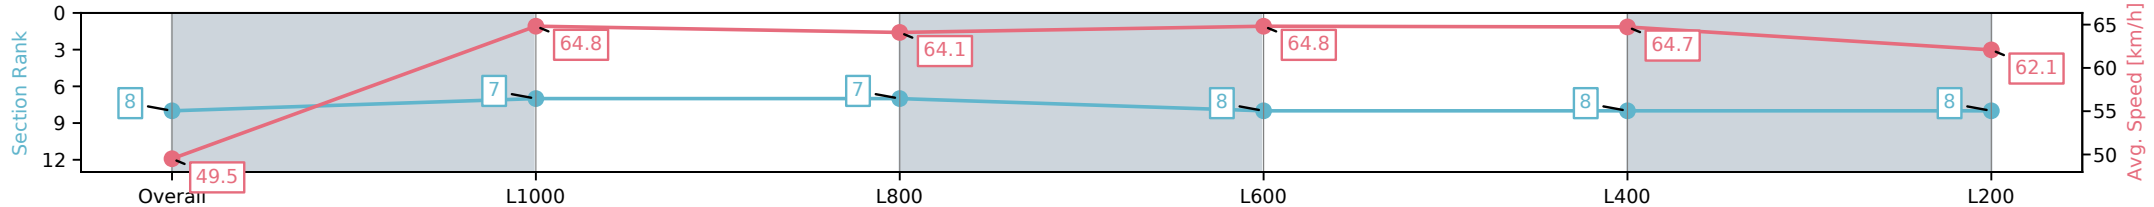

Horse/Jockey Name	GIVE SOME LIP/Rochelle Milnes
Finish Rank	8
Fastest Section Time (Section)	0:11.10 (L1000)
Top Speed [km/h] (Section)	66.0 (L600)
Race State	Finished

Morphettville SA - Professional
Race 6: Sportsbet Same Race Multi Handicap - 1200m
25 January 2025 - 3:23PM
Track Rating: Good 4, Weather: Fine, Rail Position: True

Section	Overall	L1000	L800	L600	L400	L200
Section Times	1:10.78 [8] (0:14.55)	0:56.23 [7] (0:11.10)	0:45.13 [7] (0:11.27)	0:33.86 [8] (0:11.13)	0:22.73 [8] (0:11.13)	0:11.60 [8] (0:11.60)
Average Speed [km/h]	49.5	64.8	64.1	64.8	64.7	62.1
Top Speed [km/h]	64.8	65.7	64.9	65.4	66.0	65.6
Avg. Dist. to Rail [m]	4.7	1.5	0.8	0.4	0.9	0.6
Avg. Stride Freq. [Hz]	2.1	2.3	2.3	2.3	2.3	2.3
Avg. Stride Length [m]	6.0	7.8	7.8	7.9	7.6	7.5

[ ] Ranking at each section and finish
-:-:- No data available at this section
NA No data available