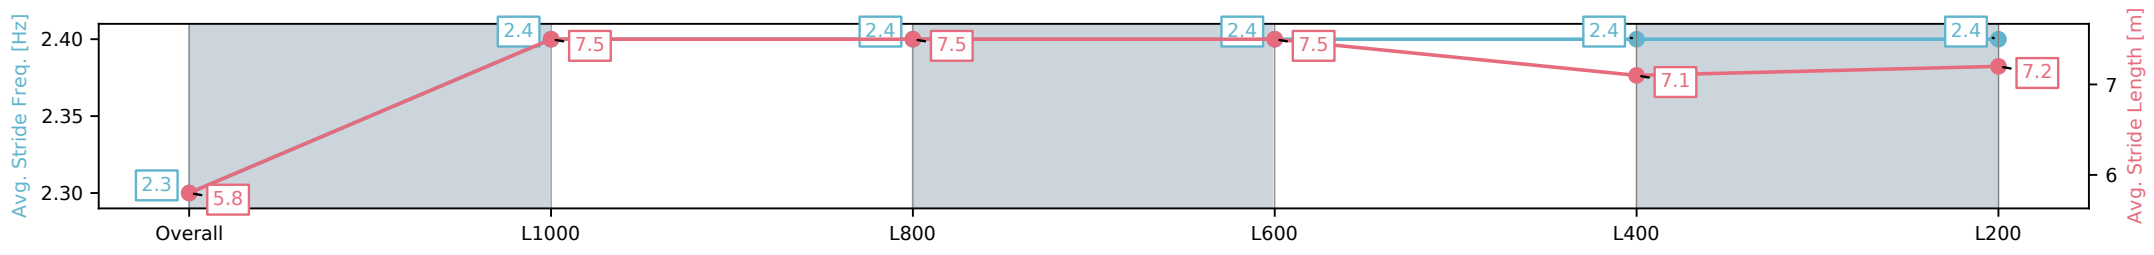

Morphettville SA - Professional
 Race 6: Sportsbet Same Race Multi Handicap - 1200m
 25 January 2025 - 3:23PM
 Track Rating: Good 4, Weather: Fine, Rail Position: True

Section	Overall	L1000	L800	L600	L400	L200
Section Times	1:10.26 [3] (0:13.72)	0:56.54 [1] (0:11.23)	0:45.31 [1] (0:11.05)	0:34.26 [2] (0:11.18)	0:23.08 [1] (0:11.22)	0:11.86 [1] (0:11.86)
Average Speed [km/h]	52.4	64.2	65.3	64.7	64.2	60.7
Top Speed [km/h]	65.8	65.8	66.4	66.4	64.9	63.5
Avg. Dist. to Rail [m]	5.7	1.5	0.8	1.0	0.9	0.9
Avg. Stride Freq. [Hz]	2.3	2.4	2.4	2.4	2.4	2.4
Avg. Stride Length [m]	5.8	7.5	7.5	7.5	7.1	7.2