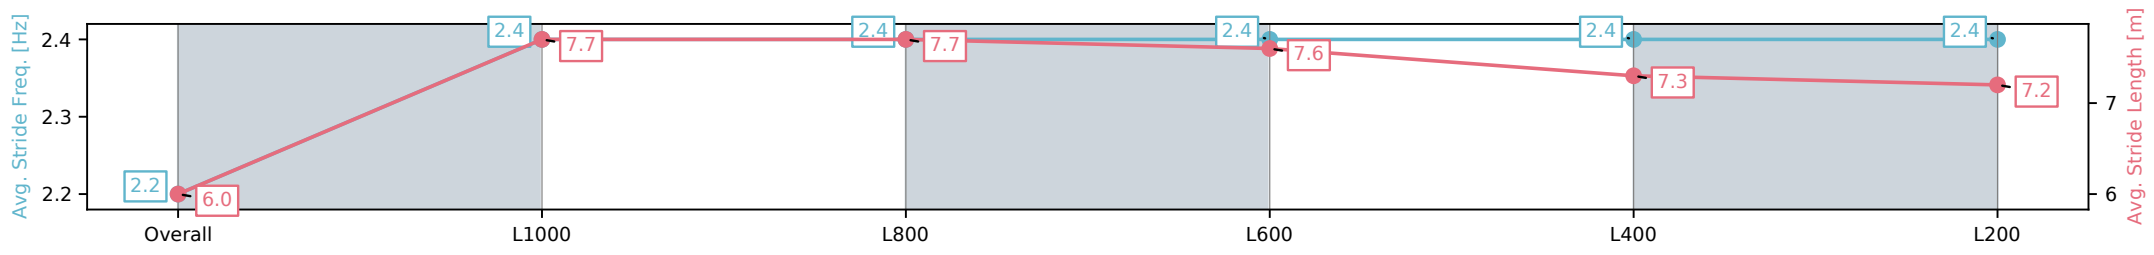

Section	Overall	L1000	L800	L600	L400	L200
Section Times	1:10.10 [1] (0:13.98)	0:56.12 [4] (0:10.98)	0:45.14 [2] (0:10.99)	0:34.15 [1] (0:11.25)	0:22.90 [2] (0:11.22)	0:11.68 [2] (0:11.68)
Average Speed [km/h]	51.5	65.6	65.8	64.5	64.4	61.6
Top Speed [km/h]	65.3	66.8	67.1	66.0	65.4	63.7
Avg. Dist. to Rail [m]	5.9	2.3	1.6	1.6	2.4	1.7
Avg. Stride Freq. [Hz]	2.2	2.4	2.4	2.4	2.4	2.4
Avg. Stride Length [m]	6.0	7.7	7.7	7.6	7.3	7.2