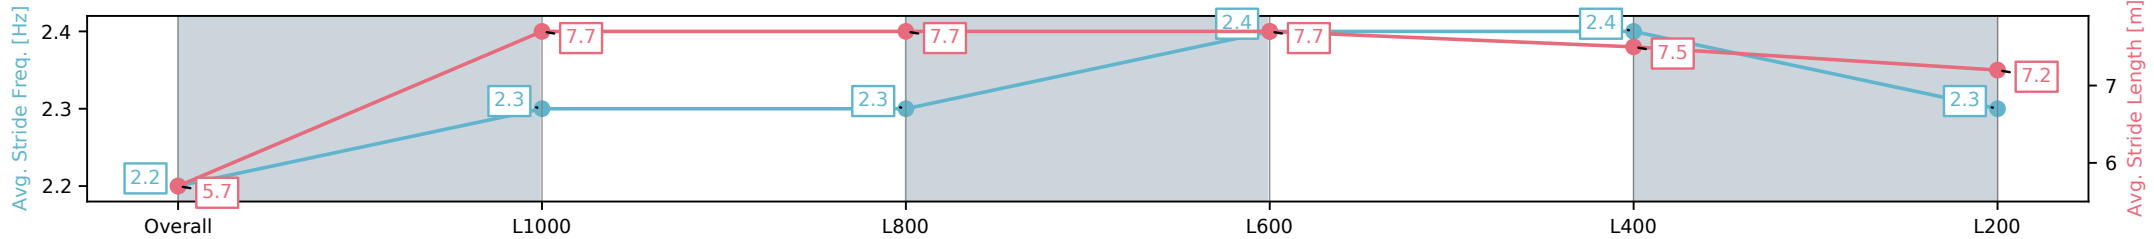

Horse/Jockey Name	EUREKA'S VICTORY/Caitlin Jones
Finish Rank	9
Fastest Section Time (Section)	0:11.11 (L600)
Top Speed [km/h] (Section)	67.2 (L1000)
Race State	Finished

Morphettville SA - Professional
Race 6: Sportsbet Same Race Multi Handicap - 1200m
25 January 2025 - 3:23PM
Track Rating: Good 4, Weather: Fine, Rail Position: True

Section	Overall	L1000	L800	L600	L400	L200
Section Times	1:10.97 [9] (0:14.55)	0:56.42 [8] (0:11.12)	0:45.30 [8] (0:11.20)	0:34.10 [7] (0:11.11)	0:22.99 [7] (0:11.28)	0:11.70 [9] (0:11.70)
Average Speed [km/h]	49.5	64.8	64.7	65.1	64.1	61.4
Top Speed [km/h]	65.6	65.7	67.2	66.3	65.6	63.4
Avg. Dist. to Rail [m]	7.9	2.9	1.9	1.1	3.2	5.1
Avg. Stride Freq. [Hz]	2.2	2.3	2.3	2.4	2.4	2.3
Avg. Stride Length [m]	5.7	7.7	7.7	7.7	7.5	7.2

[ ] Ranking at each section and finish
-:-:- No data available at this section
NA No data available