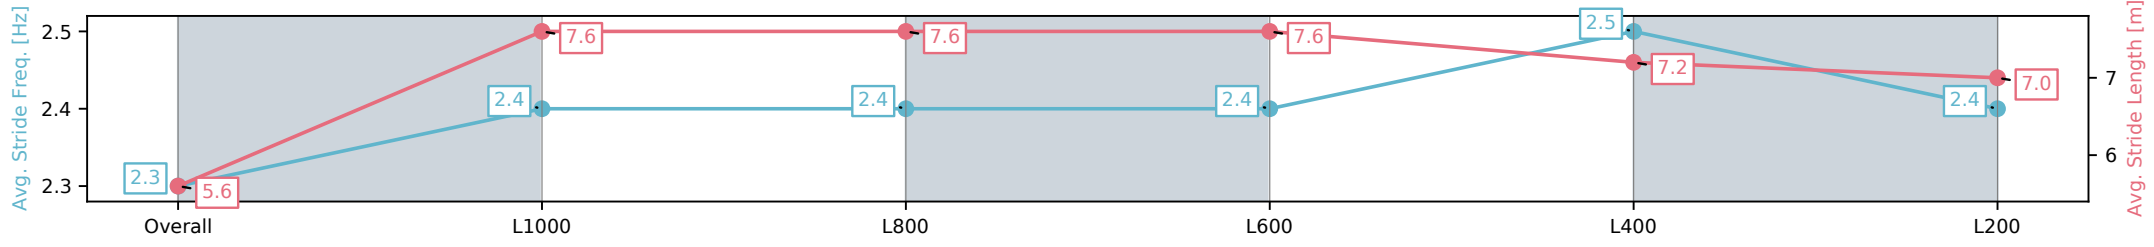

Horse/Jockey Name	THREE RINGS/Alana Livesey
Finish Rank	2
Fastest Section Time (Section)	0:11.07 (L800)
Top Speed [km/h] (Section)	66.9 (L1000)
Race State	Finished

Morphettville SA - Professional
Race 6: Sportsbet Same Race Multi Handicap - 1200m
25 January 2025 - 3:23PM
Track Rating: Good 4, Weather: Fine, Rail Position: True

Section	Overall	L1000	L800	L600	L400	L200
Section Times	1:10.13 [2] (0:14.22)	0:55.91 [5] (0:11.12)	0:44.79 [5] (0:11.07)	0:33.72 [5] (0:11.08)	0:22.64 [6] (0:11.12)	0:11.52 [5] (0:11.52)
Average Speed [km/h]	50.6	64.8	65.3	65.2	65.0	62.6
Top Speed [km/h]	65.2	66.2	66.9	66.4	65.5	64.8
Avg. Dist. to Rail [m]	3.8	2.4	1.5	0.8	3.2	4.6
Avg. Stride Freq. [Hz]	2.3	2.4	2.4	2.4	2.5	2.4
Avg. Stride Length [m]	5.6	7.6	7.6	7.6	7.2	7.0

[ ] Ranking at each section and finish
-:-:- No data available at this section
NA No data available