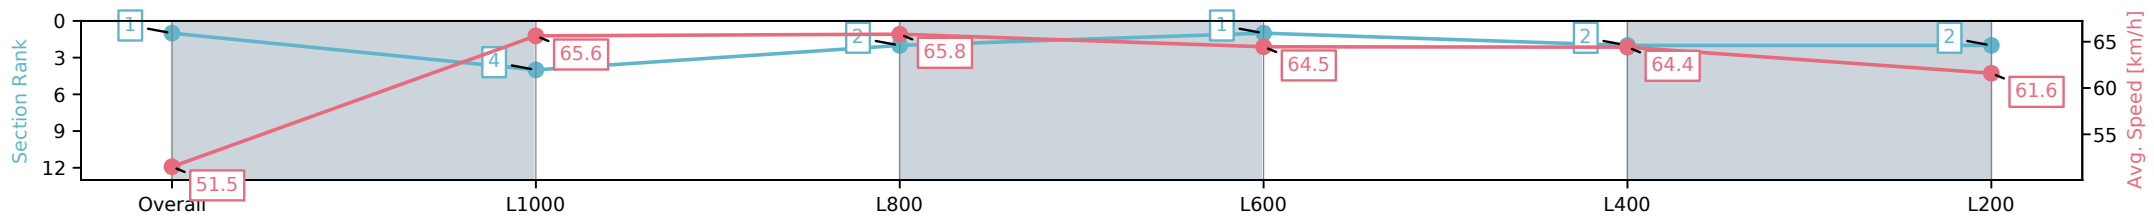

Section	Overall	L1000	L800	L600	L400	L200
Section Times	1:10.10 [1] (0:13.98)	0:56.12 [4] (0:10.98)	0:45.14 [2] (0:10.99)	0:34.15 [1] (0:11.25)	0:22.90 [2] (0:11.22)	0:11.68 [2] (0:11.68)
Average Speed [km/h]	51.5	65.6	65.8	64.5	64.4	61.6
Top Speed [km/h]	65.3	66.8	67.1	66.0	65.4	63.7
Avg. Dist. to Rail [m]	5.9	2.3	1.6	1.6	2.4	1.7
Avg. Stride Freq. [Hz]	2.2	2.4	2.4	2.4	2.4	2.4
Avg. Stride Length [m]	6.0	7.7	7.7	7.6	7.3	7.2