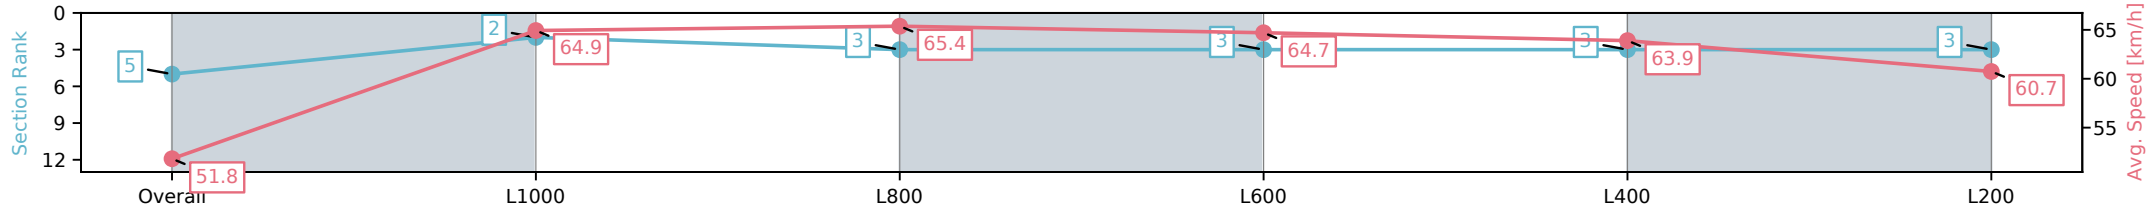

Morphettville SA - Professional
 Race 6: Sportsbet Same Race Multi Handicap - 1200m
 25 January 2025 - 3:23PM
 Track Rating: Good 4, Weather: Fine, Rail Position: True

Section	Overall	L1000	L800	L600	L400	L200
Section Times	1:10.40 [5] (0:13.89)	0:56.51 [2] (0:11.08)	0:45.43 [3] (0:11.08)	0:34.35 [3] (0:11.22)	0:23.13 [3] (0:11.30)	0:11.83 [3] (0:11.83)
Average Speed [km/h]	51.8	64.9	65.4	64.7	63.9	60.7
Top Speed [km/h]	65.8	66.3	66.7	65.9	65.3	63.7
Avg. Dist. to Rail [m]	4.3	2.3	1.4	1.6	2.7	2.6
Avg. Stride Freq. [Hz]	2.3	2.4	2.4	2.4	2.4	2.4
Avg. Stride Length [m]	5.8	7.6	7.6	7.5	7.3	7.2