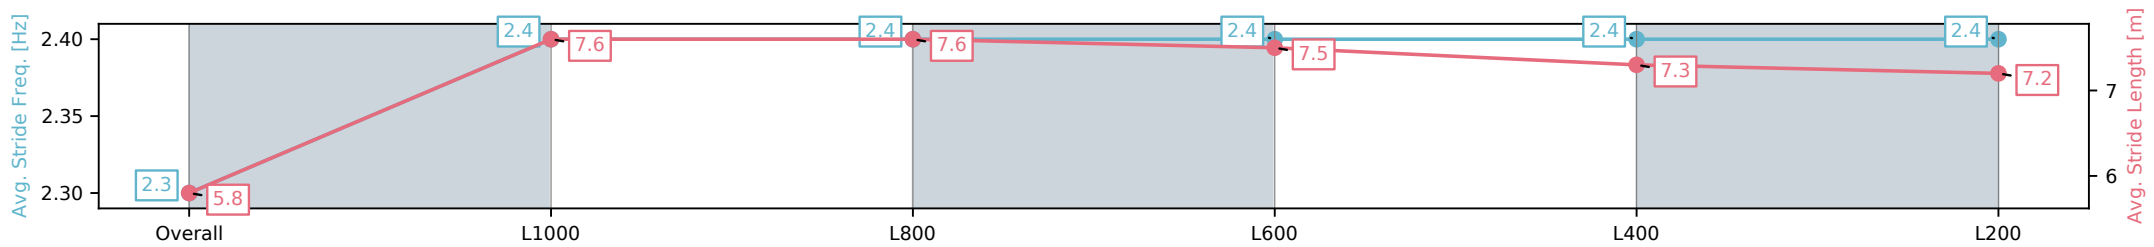

Morphettville SA - Professional
 Race 6: Sportsbet Same Race Multi Handicap - 1200m
 25 January 2025 - 3:23PM
 Track Rating: Good 4, Weather: Fine, Rail Position: True

Section	Overall	L1000	L800	L600	L400	L200
Section Times	1:10.40 [5] (0:13.89)	0:56.51 [2] (0:11.08)	0:45.43 [3] (0:11.08)	0:34.35 [3] (0:11.22)	0:23.13 [3] (0:11.30)	0:11.83 [3] (0:11.83)
Average Speed [km/h]	51.8	64.9	65.4	64.7	63.9	60.7
Top Speed [km/h]	65.8	66.3	66.7	65.9	65.3	63.7
Avg. Dist. to Rail [m]	4.3	2.3	1.4	1.6	2.7	2.6
Avg. Stride Freq. [Hz]	2.3	2.4	2.4	2.4	2.4	2.4
Avg. Stride Length [m]	5.8	7.6	7.6	7.5	7.3	7.2