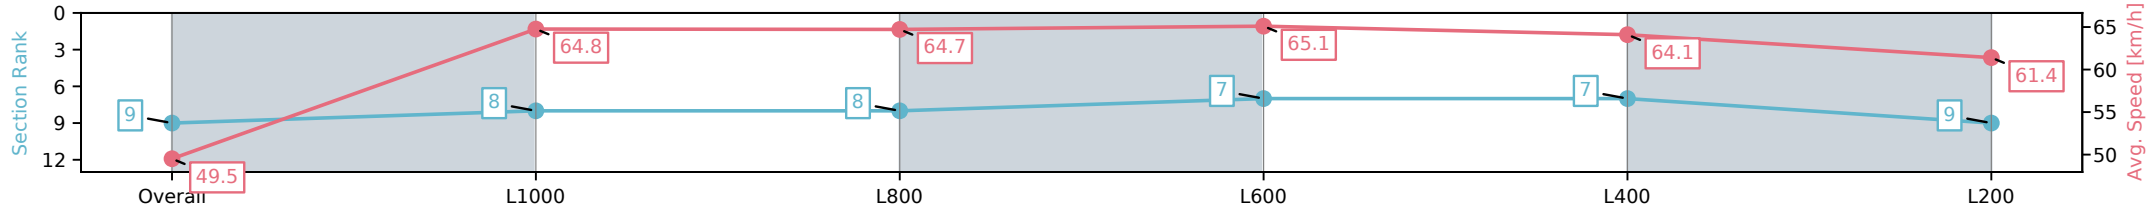

Horse/Jockey Name	EUREKA'S VICTORY/Caitlin Jones
Finish Rank	9
Fastest Section Time (Section)	0:11.11 (L600)
Top Speed [km/h] (Section)	67.2 (L1000)
Race State	Finished

Morphettville SA - Professional
Race 6: Sportsbet Same Race Multi Handicap - 1200m
25 January 2025 - 3:23PM
Track Rating: Good 4, Weather: Fine, Rail Position: True

Section	Overall	L1000	L800	L600	L400	L200
Section Times	1:10.97 [9] (0:14.55)	0:56.42 [8] (0:11.12)	0:45.30 [8] (0:11.20)	0:34.10 [7] (0:11.11)	0:22.99 [7] (0:11.28)	0:11.70 [9] (0:11.70)
Average Speed [km/h]	49.5	64.8	64.7	65.1	64.1	61.4
Top Speed [km/h]	65.6	65.7	67.2	66.3	65.6	63.4
Avg. Dist. to Rail [m]	7.9	2.9	1.9	1.1	3.2	5.1
Avg. Stride Freq. [Hz]	2.2	2.3	2.3	2.4	2.4	2.3
Avg. Stride Length [m]	5.7	7.7	7.7	7.7	7.5	7.2

[ ] Ranking at each section and finish
-:-:- No data available at this section
NA No data available