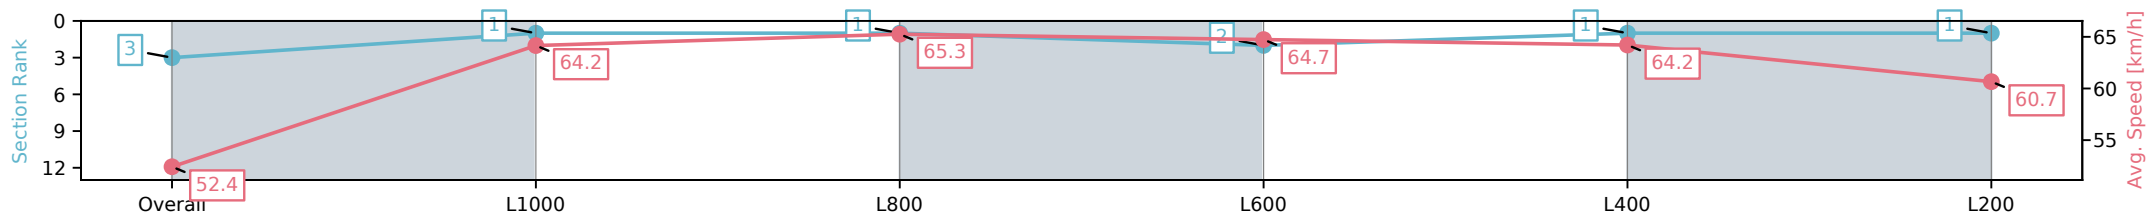

Morphettville SA - Professional
 Race 6: Sportsbet Same Race Multi Handicap - 1200m
 25 January 2025 - 3:23PM
 Track Rating: Good 4, Weather: Fine, Rail Position: True

Section	Overall	L1000	L800	L600	L400	L200
Section Times	1:10.26 [3] (0:13.72)	0:56.54 [1] (0:11.23)	0:45.31 [1] (0:11.05)	0:34.26 [2] (0:11.18)	0:23.08 [1] (0:11.22)	0:11.86 [1] (0:11.86)
Average Speed [km/h]	52.4	64.2	65.3	64.7	64.2	60.7
Top Speed [km/h]	65.8	65.8	66.4	66.4	64.9	63.5
Avg. Dist. to Rail [m]	5.7	1.5	0.8	1.0	0.9	0.9
Avg. Stride Freq. [Hz]	2.3	2.4	2.4	2.4	2.4	2.4
Avg. Stride Length [m]	5.8	7.5	7.5	7.5	7.1	7.2