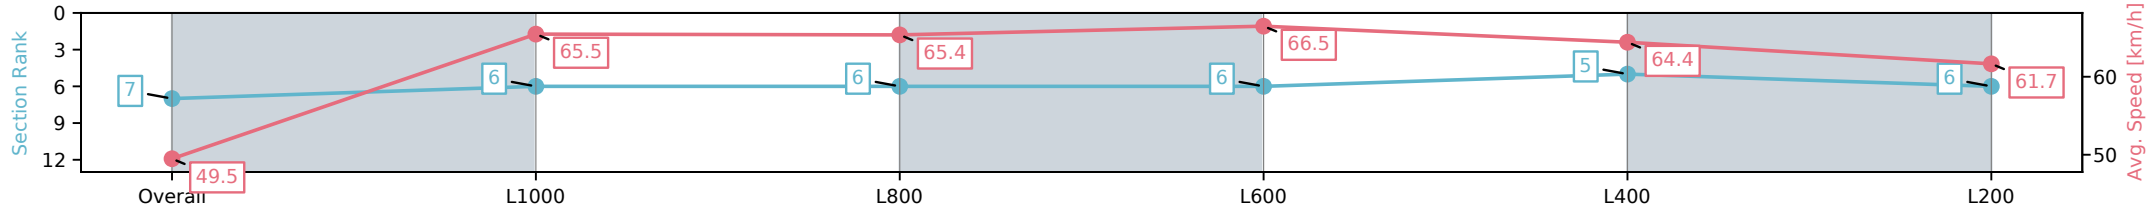

Horse/Jockey Name	JAZZ AFFAIR/Jake Toeroek
Finish Rank	7
Fastest Section Time (Section)	0:10.89 (L600)
Top Speed [km/h] (Section)	67.3 (L800)
Race State	Finished

Morphettville SA - Professional
Race 6: Sportsbet Same Race Multi Handicap - 1200m
25 January 2025 - 3:23PM
Track Rating: Good 4, Weather: Fine, Rail Position: True

Section	Overall	L1000	L800	L600	L400	L200
Section Times	1:10.44 [7] (0:14.54)	0:55.90 [6] (0:11.00)	0:44.90 [6] (0:11.05)	0:33.85 [6] (0:10.89)	0:22.96 [5] (0:11.30)	0:11.66 [6] (0:11.66)
Average Speed [km/h]	49.5	65.5	65.4	66.5	64.4	61.7
Top Speed [km/h]	65.9	66.6	66.6	67.3	66.5	64.9
Avg. Dist. to Rail [m]	6.1	2.3	0.9	1.6	6.7	6.6
Avg. Stride Freq. [Hz]	2.2	2.3	2.3	2.4	2.4	2.4
Avg. Stride Length [m]	5.6	7.7	7.7	7.6	7.2	7.2

[ ] Ranking at each section and finish
-:-:- No data available at this section
NA No data available