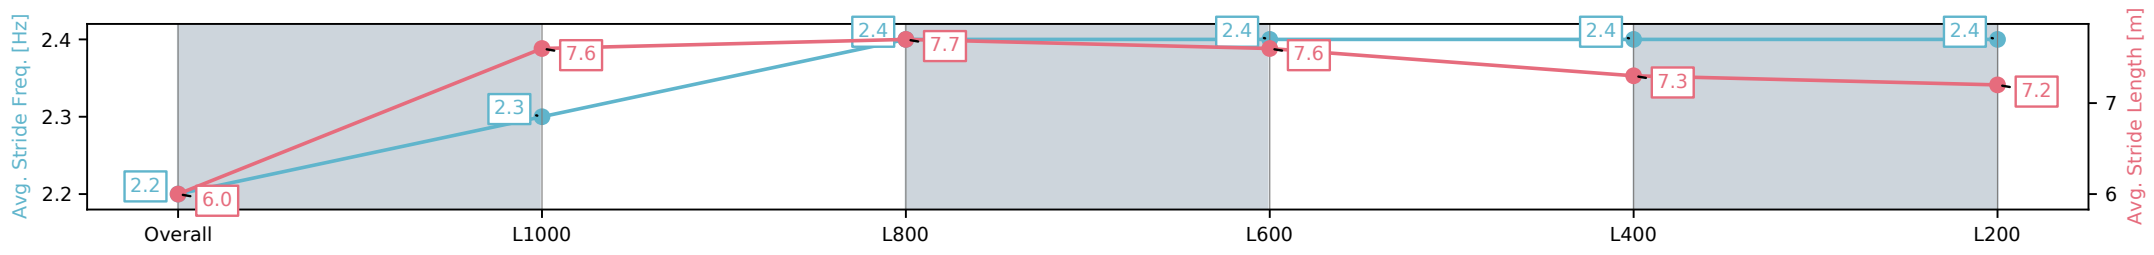

Morphettville SA - Professional
 Race 6: Sportsbet Same Race Multi Handicap - 1200m
 25 January 2025 - 3:23PM
 Track Rating: Good 4, Weather: Fine, Rail Position: True

Section	Overall	L1000	L800	L600	L400	L200
Section Times	1:10.42 [6] (0:13.96)	0:56.46 [3] (0:11.22)	0:45.24 [4] (0:11.05)	0:34.19 [4] (0:11.05)	0:23.14 [4] (0:11.31)	0:11.83 [4] (0:11.83)
Average Speed [km/h]	51.5	64.3	65.1	65.3	63.7	60.9
Top Speed [km/h]	65.2	65.7	66.8	67.1	64.9	64.4
Avg. Dist. to Rail [m]	1.5	0.2	0.3	0.7	1.1	1.7
Avg. Stride Freq. [Hz]	2.2	2.3	2.4	2.4	2.4	2.4
Avg. Stride Length [m]	6.0	7.6	7.7	7.6	7.3	7.2