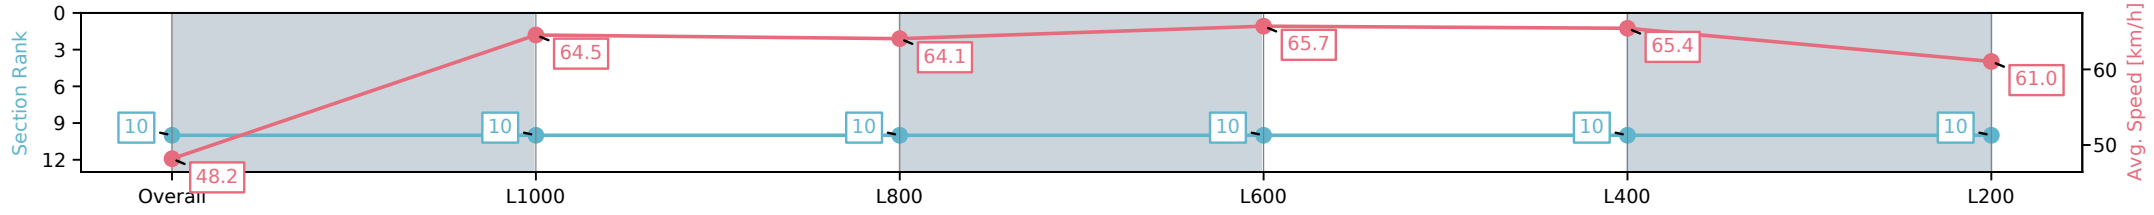

Morphettville SA - Professional
 Race 6: Sportsbet Same Race Multi Handicap - 1200m
 25 January 2025 - 3:23PM
 Track Rating: Good 4, Weather: Fine, Rail Position: True

Section	Overall	L1000	L800	L600	L400	L200
Section Times	1:11.13 [10] (0:14.95)	0:56.18 [10] (0:11.15)	0:45.03 [10] (0:11.28)	0:33.74 [10] (0:10.94)	0:22.80 [10] (0:11.01)	0:11.79 [10] (0:11.79)
Average Speed [km/h]	48.2	64.5	64.1	65.7	65.4	61.0
Top Speed [km/h]	64.5	65.4	66.1	66.7	66.4	65.1
Avg. Dist. to Rail [m]	5.5	2.8	1.2	0.3	0.6	0.9
Avg. Stride Freq. [Hz]	2.1	2.3	2.3	2.3	2.3	2.2
Avg. Stride Length [m]	5.9	7.8	7.8	7.8	7.7	7.6