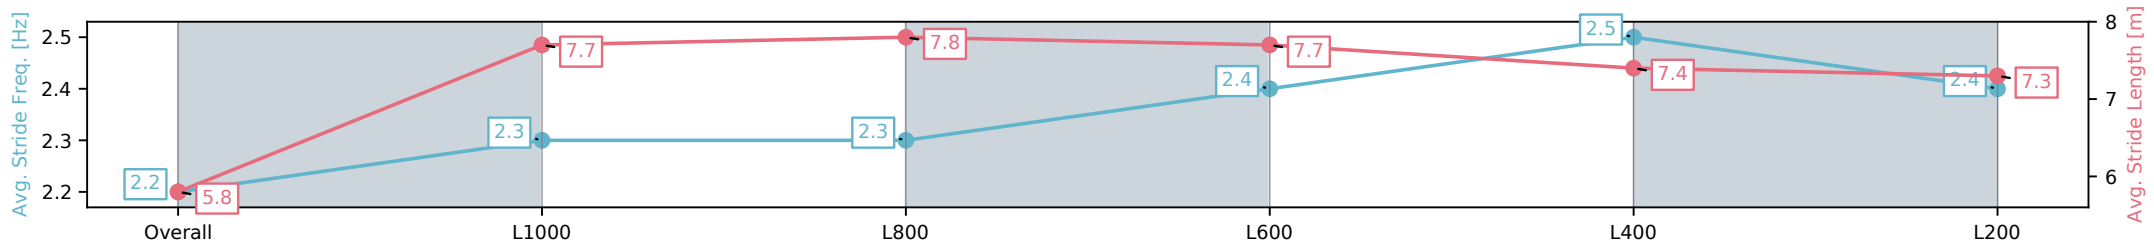

Morphettville SA - Professional
 Race 6: Sportsbet Same Race Multi Handicap - 1200m
 25 January 2025 - 3:23PM
 Track Rating: Good 4, Weather: Fine, Rail Position: True

Section	Overall	L1000	L800	L600	L400	L200
Section Times	1:10.31 [4] (0:14.60)	0:55.71 [9] (0:11.24)	0:44.47 [9] (0:11.30)	0:33.17 [9] (0:11.01)	0:22.16 [9] (0:10.99)	0:11.17 [7] (0:11.17)
Average Speed [km/h]	49.4	64.1	64.0	65.5	65.8	64.3
Top Speed [km/h]	63.6	65.2	66.6	66.8	68.0	68.1
Avg. Dist. to Rail [m]	6.6	2.0	1.2	0.6	2.3	4.0
Avg. Stride Freq. [Hz]	2.2	2.3	2.3	2.4	2.5	2.4
Avg. Stride Length [m]	5.8	7.7	7.8	7.7	7.4	7.3