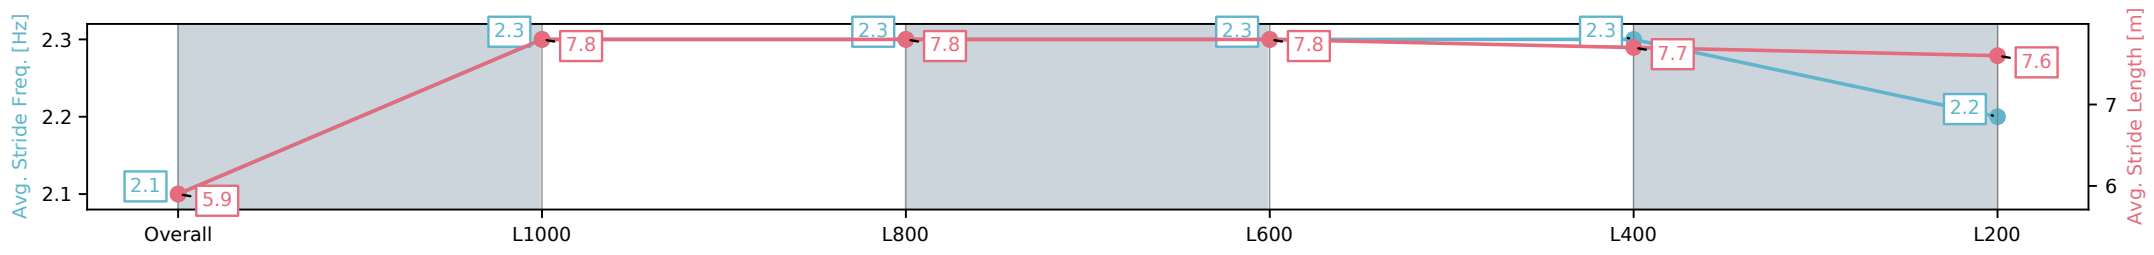

[] Ranking at each section and finish
 -:-:- No data available at this section
 NA No data available

Horse/Jockey Name	FANMALIA/Teagan Voorham
Finish Rank	10
Fastest Section Time (Section)	0:10.94 (L600)
Top Speed [km/h] (Section)	66.7 (L800)
Race State	Finished

Morphettville SA - Professional
 Race 6: Sportsbet Same Race Multi Handicap - 1200m
 25 January 2025 - 3:23PM
 Track Rating: Good 4, Weather: Fine, Rail Position: True

Section	Overall	L1000	L800	L600	L400	L200
Section Times	1:11.13 [10] (0:14.95)	0:56.18 [10] (0:11.15)	0:45.03 [10] (0:11.28)	0:33.74 [10] (0:10.94)	0:22.80 [10] (0:11.01)	0:11.79 [10] (0:11.79)
Average Speed [km/h]	48.2	64.5	64.1	65.7	65.4	61.0
Top Speed [km/h]	64.5	65.4	66.1	66.7	66.4	65.1
Avg. Dist. to Rail [m]	5.5	2.8	1.2	0.3	0.6	0.9
Avg. Stride Freq. [Hz]	2.1	2.3	2.3	2.3	2.3	2.2
Avg. Stride Length [m]	5.9	7.8	7.8	7.8	7.7	7.6