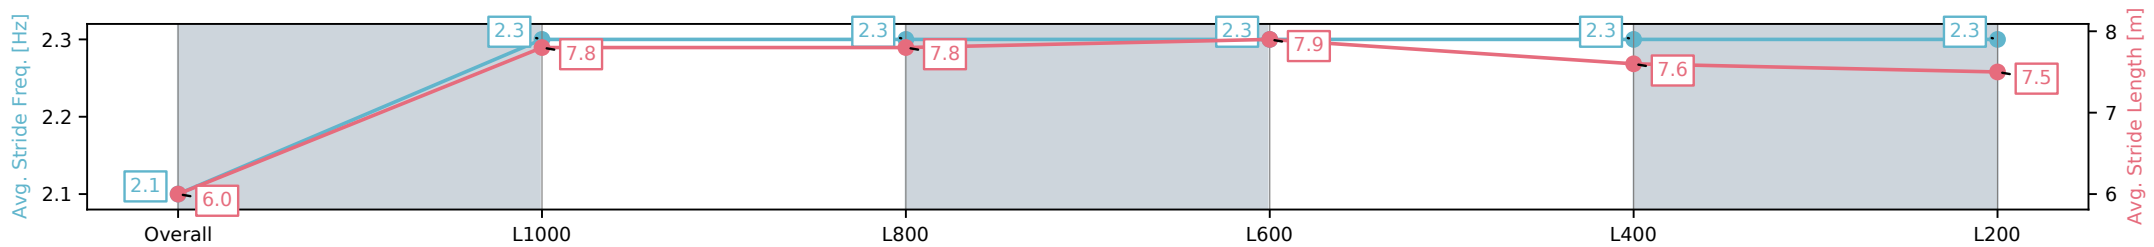

[] Ranking at each section and finish
 -:-:- No data available at this section
 NA No data available

Horse/Jockey Name	GIVE SOME LIP/Rochelle Milnes
Finish Rank	8
Fastest Section Time (Section)	0:11.10 (L1000)
Top Speed [km/h] (Section)	66.0 (L600)
Race State	Finished

Morphettville SA - Professional
 Race 6: Sportsbet Same Race Multi Handicap - 1200m
 25 January 2025 - 3:23PM
 Track Rating: Good 4, Weather: Fine, Rail Position: True

Section	Overall	L1000	L800	L600	L400	L200
Section Times	1:10.78 [8] (0:14.55)	0:56.23 [7] (0:11.10)	0:45.13 [7] (0:11.27)	0:33.86 [8] (0:11.13)	0:22.73 [8] (0:11.13)	0:11.60 [8] (0:11.60)
Average Speed [km/h]	49.5	64.8	64.1	64.8	64.7	62.1
Top Speed [km/h]	64.8	65.7	64.9	65.4	66.0	65.6
Avg. Dist. to Rail [m]	4.7	1.5	0.8	0.4	0.9	0.6
Avg. Stride Freq. [Hz]	2.1	2.3	2.3	2.3	2.3	2.3
Avg. Stride Length [m]	6.0	7.8	7.8	7.9	7.6	7.5