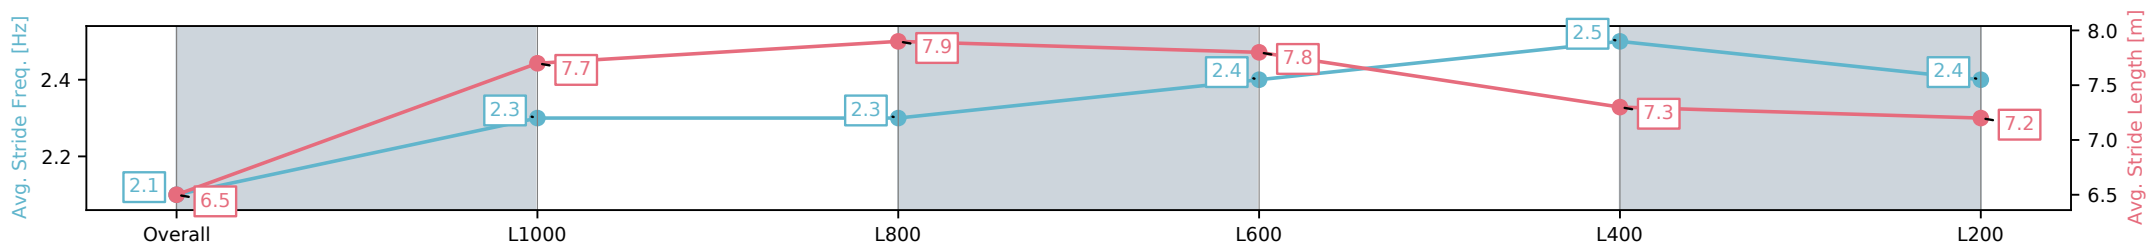

Section	Overall	L1000	L800	L600	L400	L200
Section Times	1:09.84 [4] (0:14.32)	0:55.52 [13] (0:11.00)	0:44.52 [14] (0:10.98)	0:33.54 [14] (0:10.96)	0:22.58 [13] (0:10.85)	0:11.73 [12] (0:11.73)
Average Speed [km/h]	50.4	65.4	66.8	67.6	67.1	61.3
Top Speed [km/h]	64.2	66.6	68.3	69.0	69.1	65.6
Avg. Dist. to Rail [m]	10.2	4.1	4.4	6.1	8.3	10.2
Avg. Stride Freq. [Hz]	2.1	2.3	2.3	2.4	2.5	2.4
Avg. Stride Length [m]	6.5	7.7	7.9	7.8	7.3	7.2