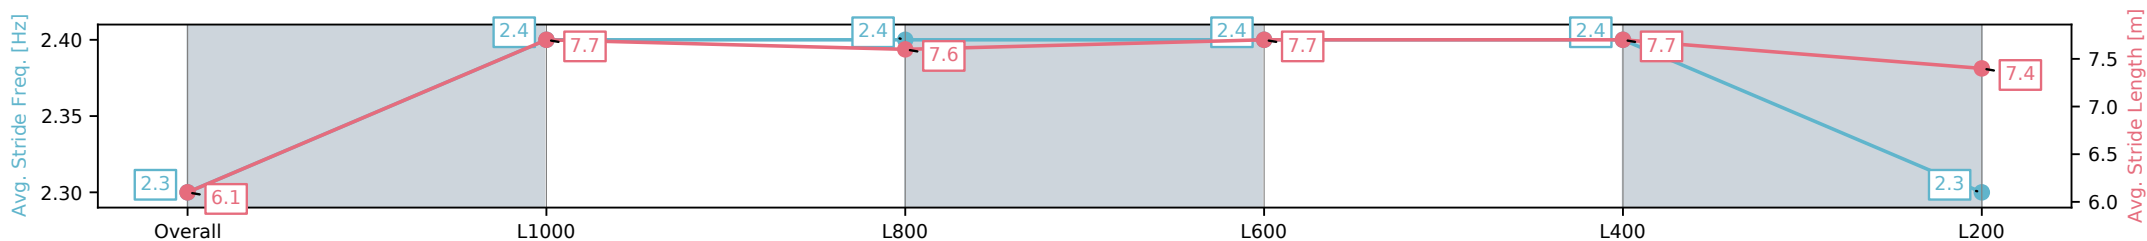

Section	Overall	L1000	L800	L600	L400	L200
Section Times	1:10.28 [11] (0:14.15)	0:56.13 [11] (0:10.87)	0:45.26 [10] (0:11.06)	0:34.20 [11] (0:11.06)	0:23.14 [12] (0:11.12)	0:12.02 [13] (0:12.02)
Average Speed [km/h]	50.9	66.2	66.0	66.5	65.1	59.9
Top Speed [km/h]	65.6	67.1	66.8	67.2	66.0	64.0
Avg. Dist. to Rail [m]	6.7	3.1	3.5	4.2	4.5	4.3
Avg. Stride Freq. [Hz]	2.3	2.4	2.4	2.4	2.4	2.3
Avg. Stride Length [m]	6.1	7.7	7.6	7.7	7.7	7.4