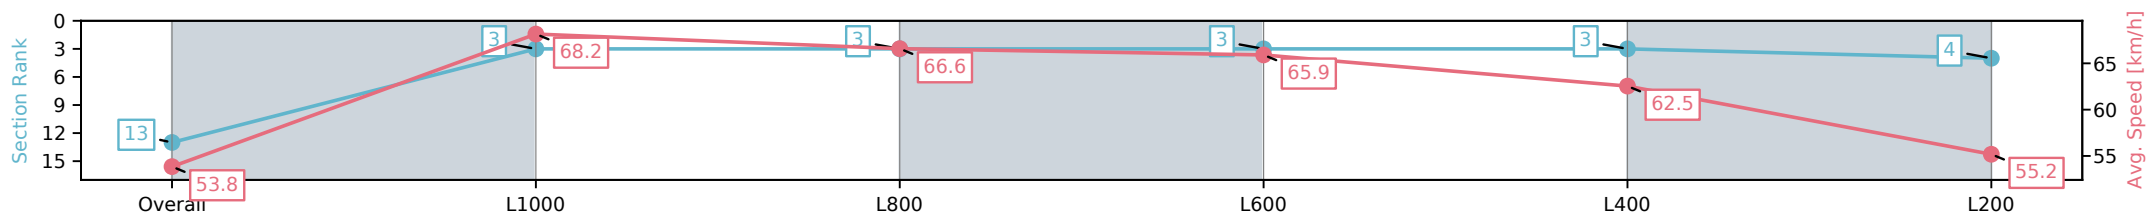

Section	Overall	L1000	L800	L600	L400	L200
Section Times	1:10.58 [13] (0:13.35)	0:57.23 [3] (0:10.55)	0:46.68 [3] (0:10.92)	0:35.76 [3] (0:11.16)	0:24.60 [3] (0:11.55)	0:13.05 [4] (0:13.05)
Average Speed [km/h]	53.8	68.2	66.6	65.9	62.5	55.2
Top Speed [km/h]	70.6	70.1	67.2	67.0	64.7	60.6
Avg. Dist. to Rail [m]	9.3	3.1	2.5	3.9	3.9	4.0
Avg. Stride Freq. [Hz]	2.5	2.6	2.6	2.6	2.6	2.4
Avg. Stride Length [m]	5.8	7.3	7.2	6.9	6.7	6.4