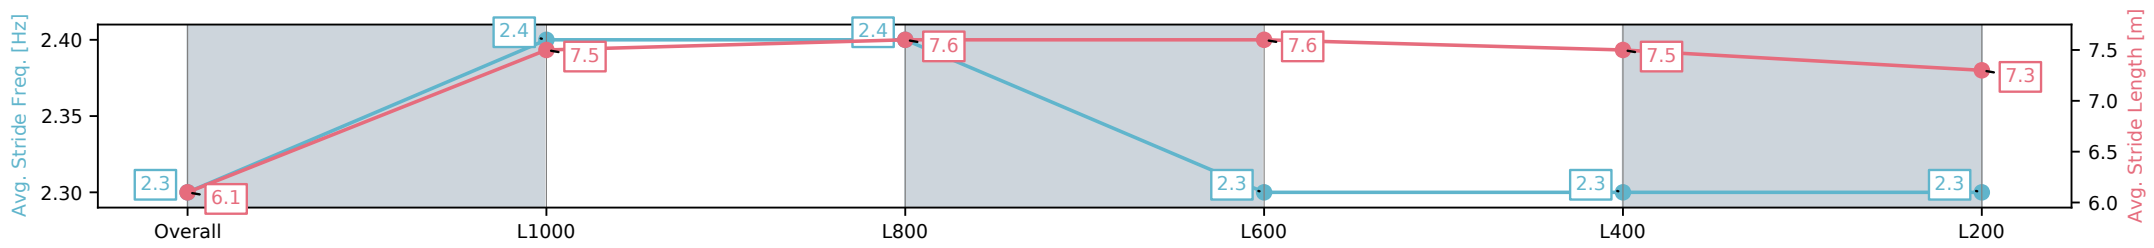

Section	Overall	L1000	L800	L600	L400	L200
Section Times	1:10.95 [14] (0:14.13)	0:56.82 [10] (0:11.04)	0:45.78 [12] (0:11.04)	0:34.74 [12] (0:11.25)	0:23.49 [14] (0:11.45)	0:12.04 [14] (0:12.04)
Average Speed [km/h]	51.0	65.2	65.5	64.5	63.1	59.8
Top Speed [km/h]	66.5	66.2	66.6	65.7	64.0	61.6
Avg. Dist. to Rail [m]	3.3	2.2	1.7	1.4	2.6	3.6
Avg. Stride Freq. [Hz]	2.3	2.4	2.4	2.3	2.3	2.3
Avg. Stride Length [m]	6.1	7.5	7.6	7.6	7.5	7.3