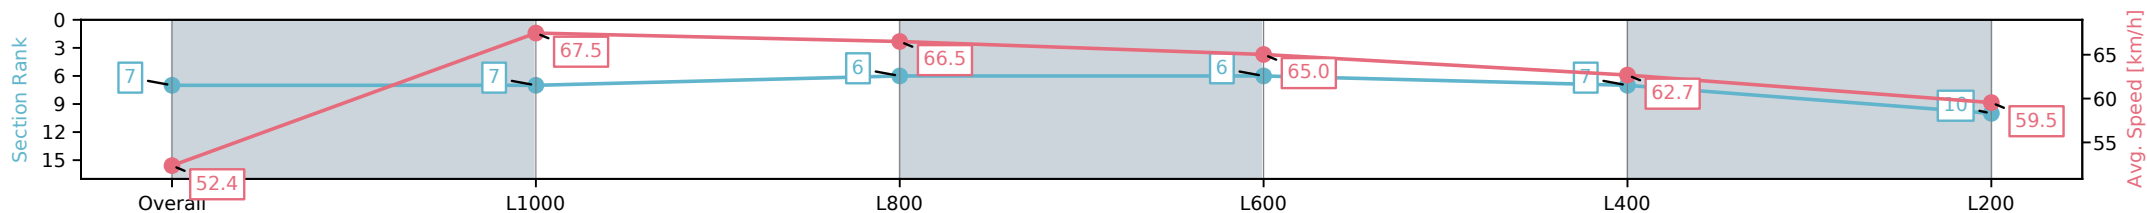

Section	Overall	L1000	L800	L600	L400	L200
Section Times	1:09.97 [7] (0:13.73)	0:56.24 [7] (0:10.68)	0:45.56 [6] (0:10.94)	0:34.62 [6] (0:11.05)	0:23.57 [7] (0:11.48)	0:12.09 [10] (0:12.09)
Average Speed [km/h]	52.4	67.5	66.5	65.0	62.7	59.5
Top Speed [km/h]	68.2	67.9	67.0	66.1	65.0	62.7
Avg. Dist. to Rail [m]	3.7	2.3	2.5	0.7	1.1	1.5
Avg. Stride Freq. [Hz]	2.3	2.4	2.4	2.4	2.4	2.4
Avg. Stride Length [m]	6.4	7.8	7.7	7.3	7.2	6.9