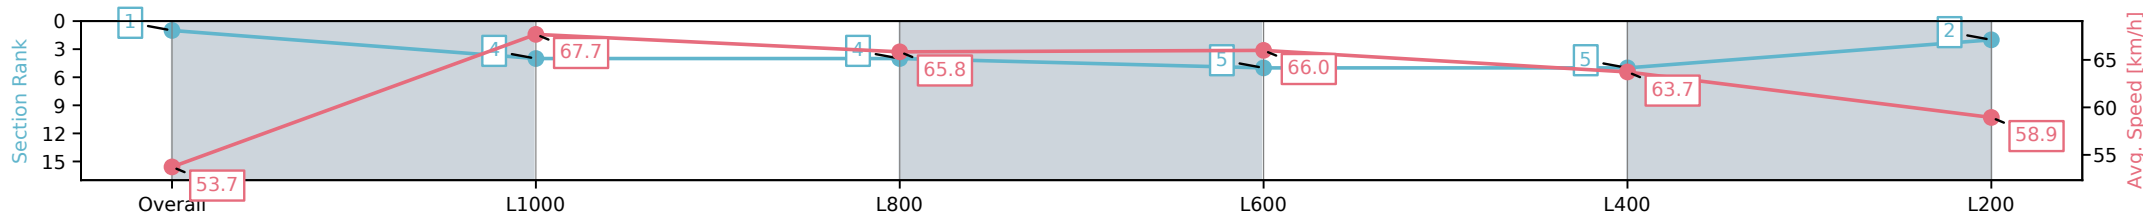

28 December 2024 - 4:43PM

Track Rating: Good 4, Weather: Overcast, Rail Position: +11m Entire; Sectional 615m

Section	Overall	L1000	L800	L600	L400	L200
Section Times	1:09.60 [1] (0:13.41)	0:56.19 [4] (0:10.64)	0:45.55 [4] (0:11.02)	0:34.53 [5] (0:11.00)	0:23.53 [5] (0:11.30)	0:12.23 [2] (0:12.23)
Average Speed [km/h]	53.7	67.7	65.8	66.0	63.7	58.9
Top Speed [km/h]	69.8	69.3	67.6	67.2	65.1	62.0
Avg. Dist. to Rail [m]	1.1	1.1	2.0	1.6	1.7	3.2
Avg. Stride Freq. [Hz]	2.3	2.4	2.4	2.4	2.4	2.3
Avg. Stride Length [m]	6.4	7.7	7.6	7.6	7.4	7.1