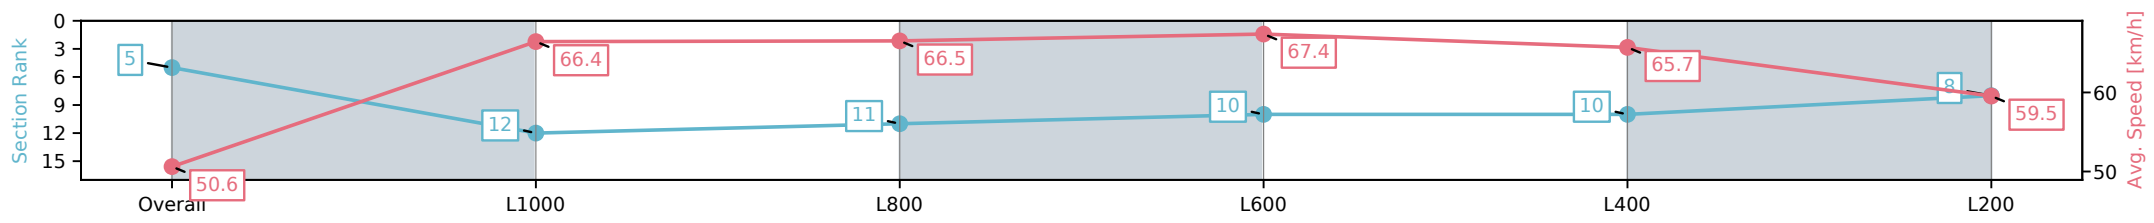

Section	Overall	L1000	L800	L600	L400	L200
Section Times	1:09.86 [5] (0:14.22)	0:55.64 [12] (0:10.84)	0:44.80 [11] (0:10.88)	0:33.92 [10] (0:10.82)	0:23.10 [10] (0:11.01)	0:12.09 [8] (0:12.09)
Average Speed [km/h]	50.6	66.4	66.5	67.4	65.7	59.5
Top Speed [km/h]	65.4	67.9	67.9	67.8	67.1	63.3
Avg. Dist. to Rail [m]	5.3	1.5	1.5	2.1	5.8	7.4
Avg. Stride Freq. [Hz]	2.2	2.5	2.5	2.5	2.6	2.4
Avg. Stride Length [m]	6.2	7.4	7.4	7.4	7.0	6.9