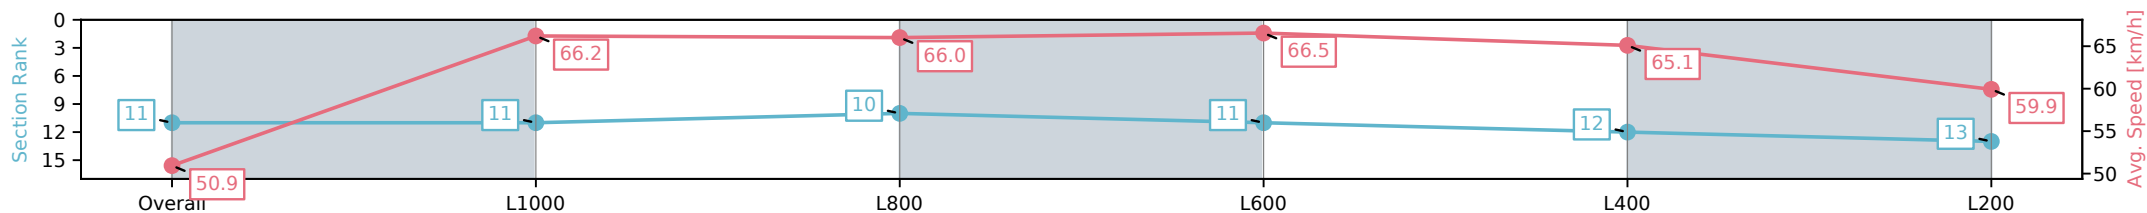

Section	Overall	L1000	L800	L600	L400	L200
Section Times	1:10.28 [11] (0:14.15)	0:56.13 [11] (0:10.87)	0:45.26 [10] (0:11.06)	0:34.20 [11] (0:11.06)	0:23.14 [12] (0:11.12)	0:12.02 [13] (0:12.02)
Average Speed [km/h]	50.9	66.2	66.0	66.5	65.1	59.9
Top Speed [km/h]	65.6	67.1	66.8	67.2	66.0	64.0
Avg. Dist. to Rail [m]	6.7	3.1	3.5	4.2	4.5	4.3
Avg. Stride Freq. [Hz]	2.3	2.4	2.4	2.4	2.4	2.3
Avg. Stride Length [m]	6.1	7.7	7.6	7.7	7.7	7.4