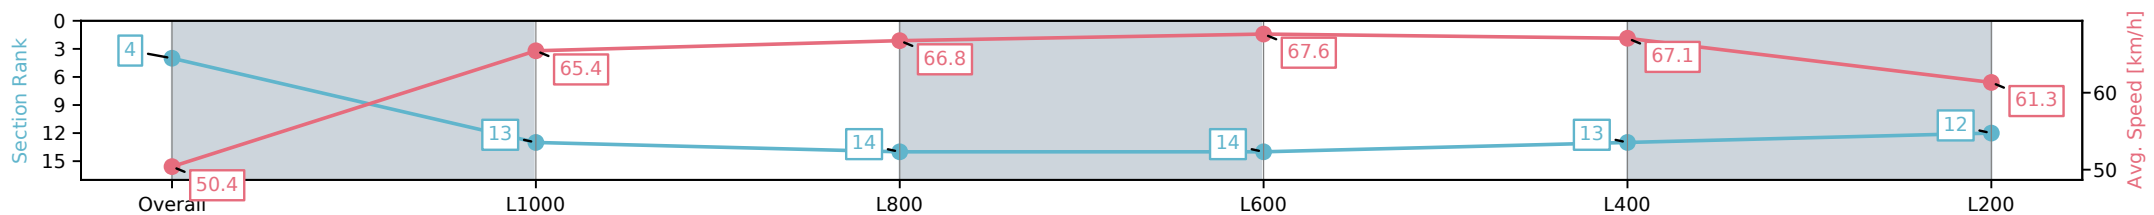

Section	Overall	L1000	L800	L600	L400	L200
Section Times	1:09.84 [4] (0:14.32)	0:55.52 [13] (0:11.00)	0:44.52 [14] (0:10.98)	0:33.54 [14] (0:10.96)	0:22.58 [13] (0:10.85)	0:11.73 [12] (0:11.73)
Average Speed [km/h]	50.4	65.4	66.8	67.6	67.1	61.3
Top Speed [km/h]	64.2	66.6	68.3	69.0	69.1	65.6
Avg. Dist. to Rail [m]	10.2	4.1	4.4	6.1	8.3	10.2
Avg. Stride Freq. [Hz]	2.1	2.3	2.3	2.4	2.5	2.4
Avg. Stride Length [m]	6.5	7.7	7.9	7.8	7.3	7.2