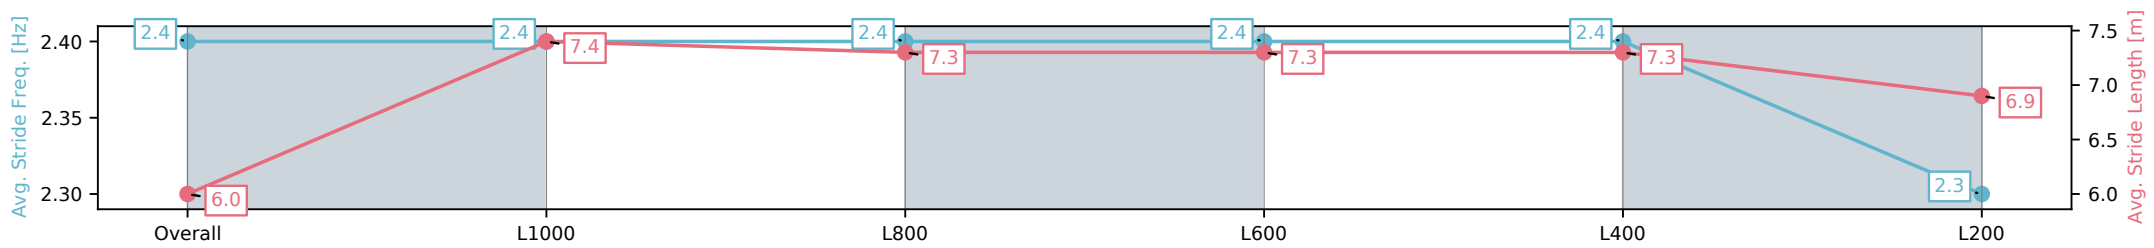

Section	Overall	L1000	L800	L600	L400	L200
Section Times	1:09.88 [6] (0:13.09)	0:56.79 [1] (0:10.57)	0:46.21 [1] (0:10.86)	0:35.35 [1] (0:11.07)	0:24.28 [1] (0:11.59)	0:12.69 [1] (0:12.69)
Average Speed [km/h]	55.0	68.0	66.5	65.3	62.2	56.7
Top Speed [km/h]	70.4	69.7	67.3	65.5	63.4	59.8
Avg. Dist. to Rail [m]	3.4	1.1	0.7	0.6	0.6	0.9
Avg. Stride Freq. [Hz]	2.4	2.4	2.4	2.4	2.4	2.3
Avg. Stride Length [m]	6.0	7.4	7.3	7.3	7.3	6.9