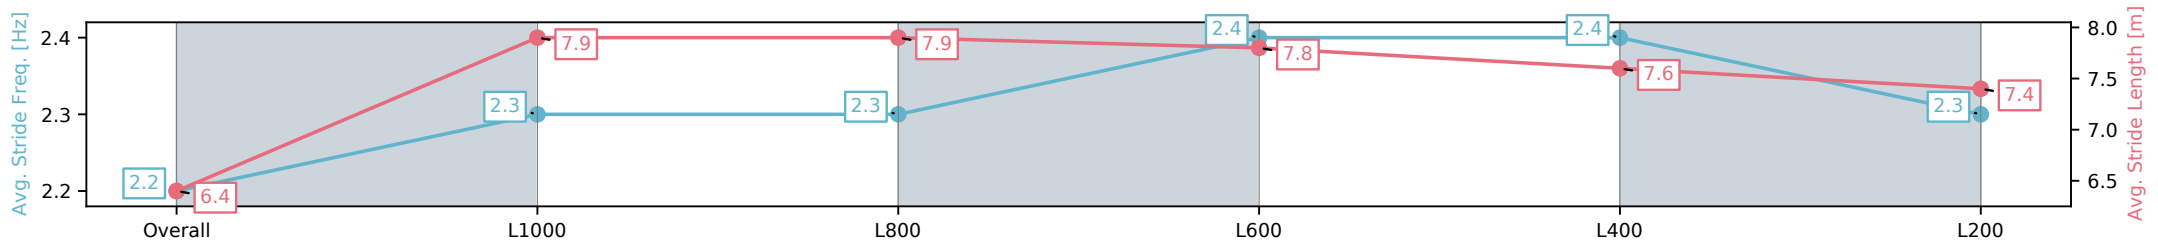

Section	Overall	L1000	L800	L600	L400	L200
Section Times	1:10.11 [9] (0:14.45)	0:55.66 [14] (0:10.82)	0:44.84 [13] (0:10.99)	0:33.85 [13] (0:10.86)	0:22.99 [11] (0:10.97)	0:12.02 [11] (0:12.02)
Average Speed [km/h]	49.8	66.6	66.3	67.4	66.3	59.9
Top Speed [km/h]	64.1	67.5	67.1	68.9	68.3	63.8
Avg. Dist. to Rail [m]	7.4	3.1	2.8	3.8	6.2	5.9
Avg. Stride Freq. [Hz]	2.2	2.3	2.3	2.4	2.4	2.3
Avg. Stride Length [m]	6.4	7.9	7.9	7.8	7.6	7.4