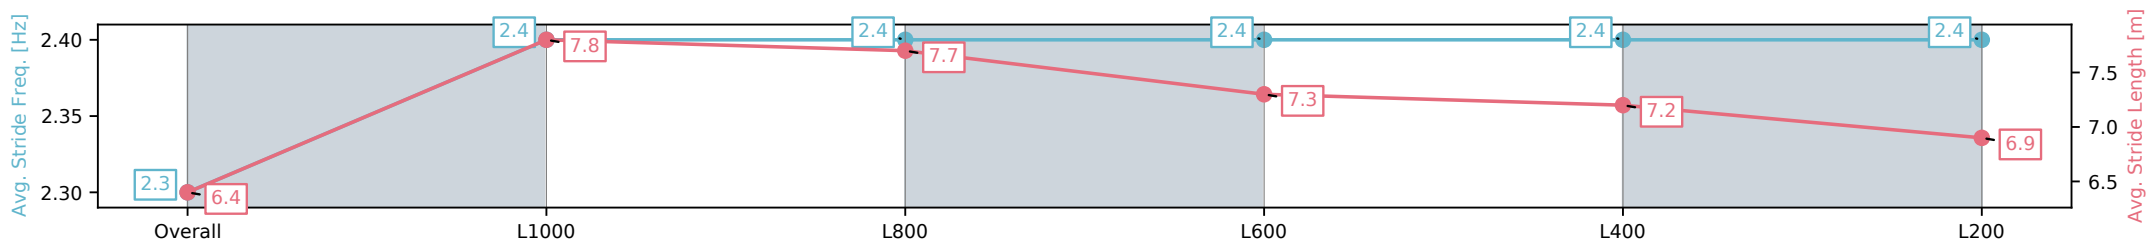

Section	Overall	L1000	L800	L600	L400	L200
Section Times	1:09.97 [7] (0:13.73)	0:56.24 [7] (0:10.68)	0:45.56 [6] (0:10.94)	0:34.62 [6] (0:11.05)	0:23.57 [7] (0:11.48)	0:12.09 [10] (0:12.09)
Average Speed [km/h]	52.4	67.5	66.5	65.0	62.7	59.5
Top Speed [km/h]	68.2	67.9	67.0	66.1	65.0	62.7
Avg. Dist. to Rail [m]	3.7	2.3	2.5	0.7	1.1	1.5
Avg. Stride Freq. [Hz]	2.3	2.4	2.4	2.4	2.4	2.4
Avg. Stride Length [m]	6.4	7.8	7.7	7.3	7.2	6.9