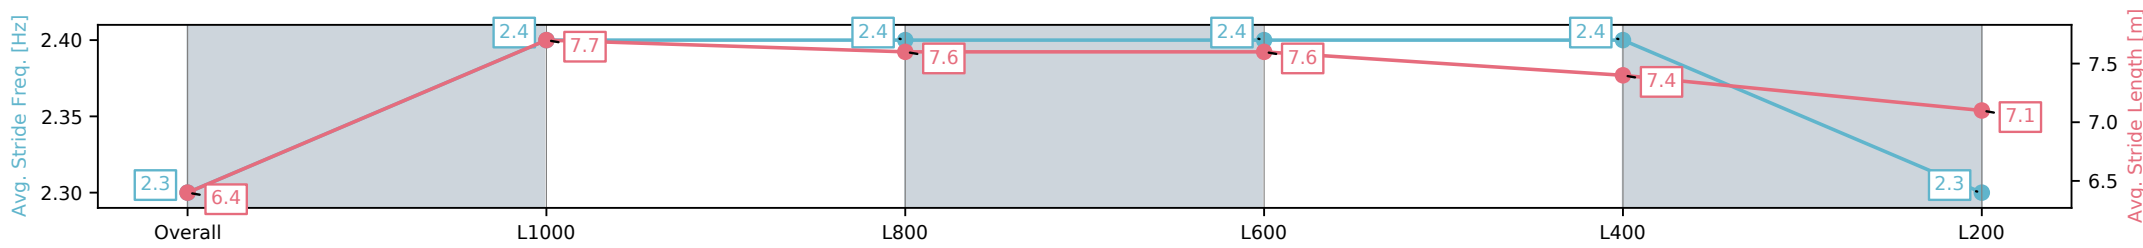

28 December 2024 - 4:43PM

Track Rating: Good 4, Weather: Overcast, Rail Position: +11m Entire; Sectional 615m

Section	Overall	L1000	L800	L600	L400	L200
Section Times	1:09.60 [1] (0:13.41)	0:56.19 [4] (0:10.64)	0:45.55 [4] (0:11.02)	0:34.53 [5] (0:11.00)	0:23.53 [5] (0:11.30)	0:12.23 [2] (0:12.23)
Average Speed [km/h]	53.7	67.7	65.8	66.0	63.7	58.9
Top Speed [km/h]	69.8	69.3	67.6	67.2	65.1	62.0
Avg. Dist. to Rail [m]	1.1	1.1	2.0	1.6	1.7	3.2
Avg. Stride Freq. [Hz]	2.3	2.4	2.4	2.4	2.4	2.3
Avg. Stride Length [m]	6.4	7.7	7.6	7.6	7.4	7.1