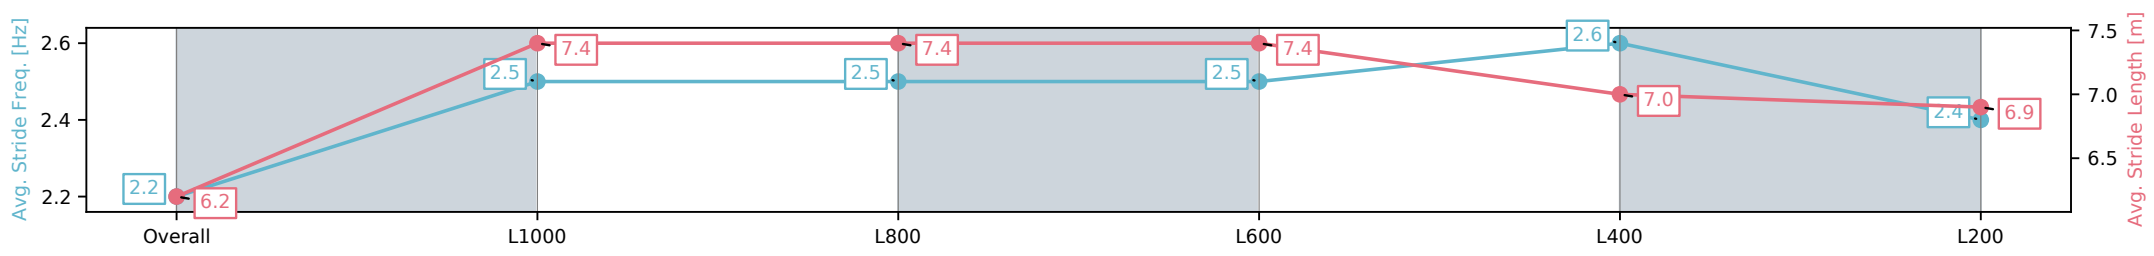

Section	Overall	L1000	L800	L600	L400	L200
Section Times	1:09.86 [5] (0:14.22)	0:55.64 [12] (0:10.84)	0:44.80 [11] (0:10.88)	0:33.92 [10] (0:10.82)	0:23.10 [10] (0:11.01)	0:12.09 [8] (0:12.09)
Average Speed [km/h]	50.6	66.4	66.5	67.4	65.7	59.5
Top Speed [km/h]	65.4	67.9	67.9	67.8	67.1	63.3
Avg. Dist. to Rail [m]	5.3	1.5	1.5	2.1	5.8	7.4
Avg. Stride Freq. [Hz]	2.2	2.5	2.5	2.5	2.6	2.4
Avg. Stride Length [m]	6.2	7.4	7.4	7.4	7.0	6.9