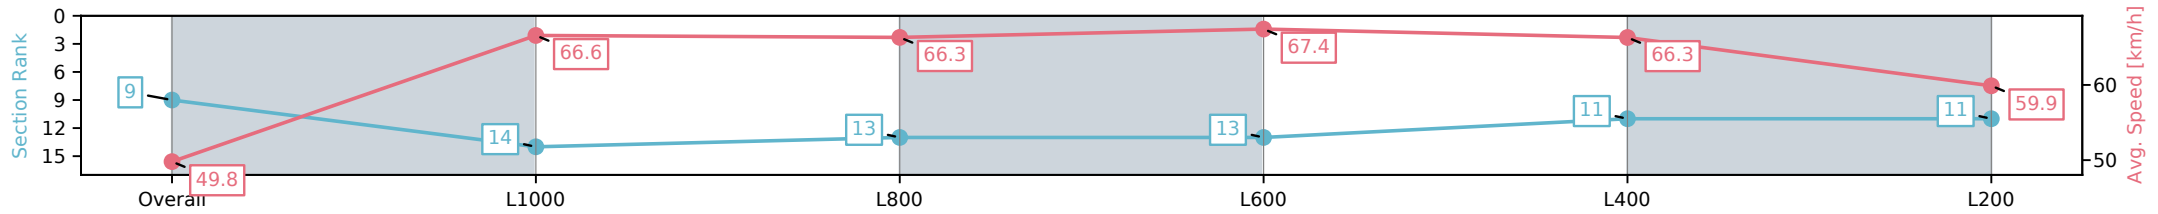

Section	Overall	L1000	L800	L600	L400	L200
Section Times	1:10.11 [9] (0:14.45)	0:55.66 [14] (0:10.82)	0:44.84 [13] (0:10.99)	0:33.85 [13] (0:10.86)	0:22.99 [11] (0:10.97)	0:12.02 [11] (0:12.02)
Average Speed [km/h]	49.8	66.6	66.3	67.4	66.3	59.9
Top Speed [km/h]	64.1	67.5	67.1	68.9	68.3	63.8
Avg. Dist. to Rail [m]	7.4	3.1	2.8	3.8	6.2	5.9
Avg. Stride Freq. [Hz]	2.2	2.3	2.3	2.4	2.4	2.3
Avg. Stride Length [m]	6.4	7.9	7.9	7.8	7.6	7.4