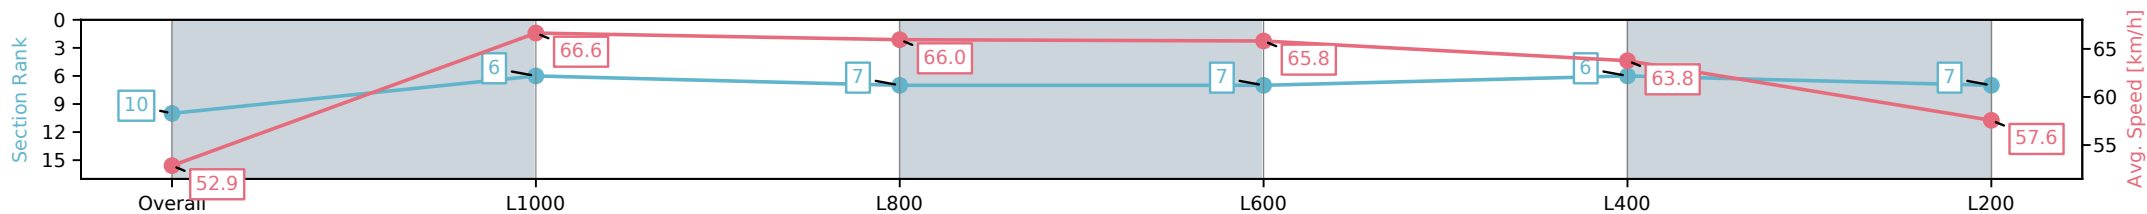

Section	Overall	L1000	L800	L600	L400	L200
Section Times	1:10.20 [10] (0:13.63)	0:56.57 [6] (0:10.79)	0:45.78 [7] (0:10.99)	0:34.79 [7] (0:10.98)	0:23.81 [6] (0:11.31)	0:12.50 [7] (0:12.50)
Average Speed [km/h]	52.9	66.6	66.0	65.8	63.8	57.6
Top Speed [km/h]	67.8	67.2	66.6	66.4	65.1	60.7
Avg. Dist. to Rail [m]	5.4	2.8	1.7	0.8	0.8	0.4
Avg. Stride Freq. [Hz]	2.3	2.4	2.4	2.4	2.4	2.3
Avg. Stride Length [m]	6.4	7.7	7.6	7.5	7.4	7.0