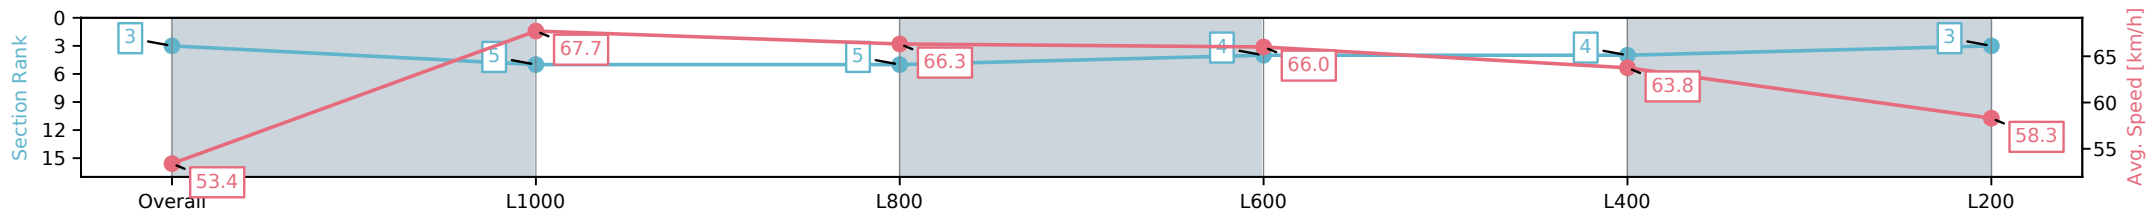

Section	Overall	L1000	L800	L600	L400	L200
Section Times	1:09.75 [3] (0:13.51)	0:56.24 [5] (0:10.61)	0:45.63 [5] (0:10.93)	0:34.70 [4] (0:11.00)	0:23.70 [4] (0:11.34)	0:12.36 [3] (0:12.36)
Average Speed [km/h]	53.4	67.7	66.3	66.0	63.8	58.3
Top Speed [km/h]	69.3	69.8	67.2	66.9	65.4	61.5
Avg. Dist. to Rail [m]	2.1	1.7	1.5	1.9	4.7	5.5
Avg. Stride Freq. [Hz]	2.4	2.4	2.4	2.4	2.4	2.2
Avg. Stride Length [m]	6.2	7.8	7.7	7.7	7.5	7.1