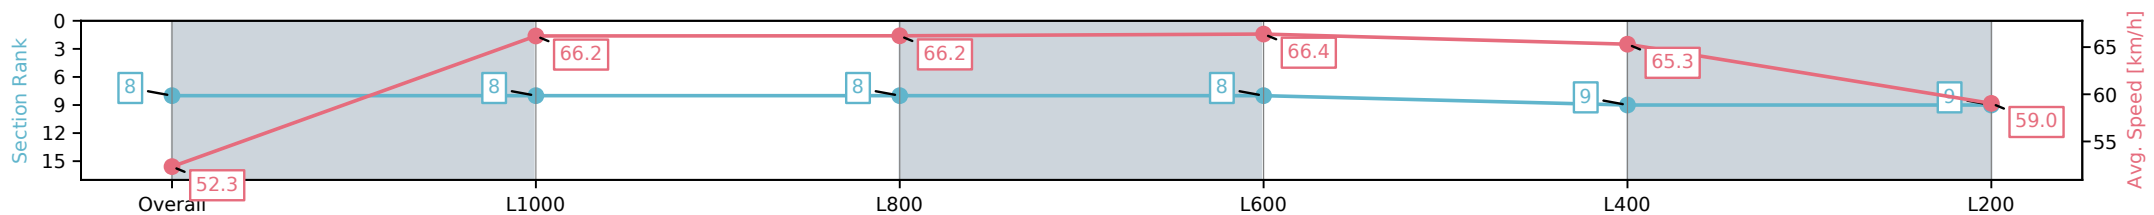

Section	Overall	L1000	L800	L600	L400	L200
Section Times	1:10.00 [8] (0:13.77)	0:56.23 [8] (0:10.89)	0:45.34 [8] (0:11.03)	0:34.31 [8] (0:11.04)	0:23.27 [9] (0:11.08)	0:12.19 [9] (0:12.19)
Average Speed [km/h]	52.3	66.2	66.2	66.4	65.3	59.0
Top Speed [km/h]	65.5	67.5	66.9	67.3	67.4	63.9
Avg. Dist. to Rail [m]	8.2	2.7	3.5	3.6	4.9	6.3
Avg. Stride Freq. [Hz]	2.3	2.4	2.4	2.4	2.4	2.2
Avg. Stride Length [m]	6.3	7.5	7.7	7.6	7.6	7.4