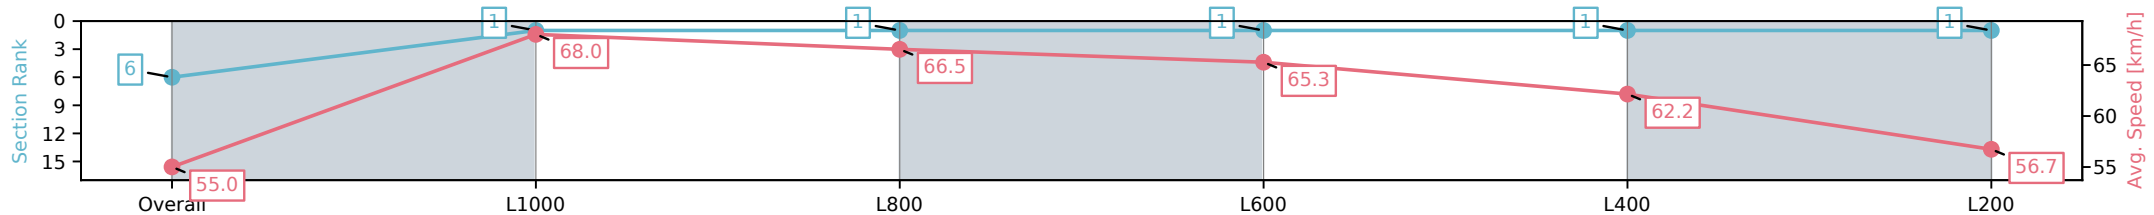

Section	Overall	L1000	L800	L600	L400	L200
Section Times	1:09.88 [6] (0:13.09)	0:56.79 [1] (0:10.57)	0:46.21 [1] (0:10.86)	0:35.35 [1] (0:11.07)	0:24.28 [1] (0:11.59)	0:12.69 [1] (0:12.69)
Average Speed [km/h]	55.0	68.0	66.5	65.3	62.2	56.7
Top Speed [km/h]	70.4	69.7	67.3	65.5	63.4	59.8
Avg. Dist. to Rail [m]	3.4	1.1	0.7	0.6	0.6	0.9
Avg. Stride Freq. [Hz]	2.4	2.4	2.4	2.4	2.4	2.3
Avg. Stride Length [m]	6.0	7.4	7.3	7.3	7.3	6.9