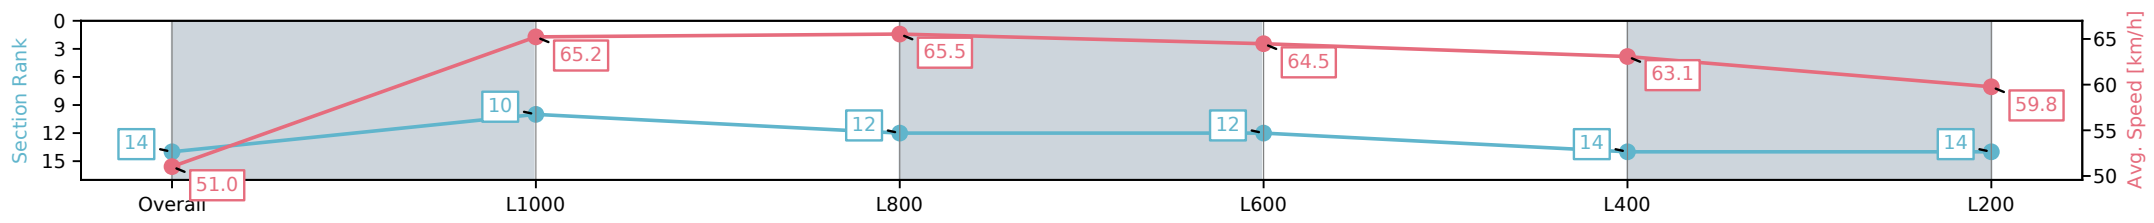

Horse/Jockey Name	SILENT SURRENTE/Rochelle Milnes
Finish Rank	14
Fastest Section Time (Section)	0:11.04 (L1000)
Top Speed [km/h] (Section)	66.6 (L1000)
Race State	Finished

Morphettville SA - Professional

Race 8: Adelaide Galvanising Industries Christmas Handicap - 1200m

28 December 2024 - 4:43PM

Track Rating: Good 4, Weather: Overcast, Rail Position: +11m Entire; Sectional 615m

Section	Overall	L1000	L800	L600	L400	L200
Section Times	1:10.95 [14] (0:14.13)	0:56.82 [10] (0:11.04)	0:45.78 [12] (0:11.04)	0:34.74 [12] (0:11.25)	0:23.49 [14] (0:11.45)	0:12.04 [14] (0:12.04)
Average Speed [km/h]	51.0	65.2	65.5	64.5	63.1	59.8
Top Speed [km/h]	66.5	66.2	66.6	65.7	64.0	61.6
Avg. Dist. to Rail [m]	3.3	2.2	1.7	1.4	2.6	3.6
Avg. Stride Freq. [Hz]	2.3	2.4	2.4	2.3	2.3	2.3
Avg. Stride Length [m]	6.1	7.5	7.6	7.6	7.5	7.3

[ ] Ranking at each section and finish
-:-:- No data available at this section
NA No data available