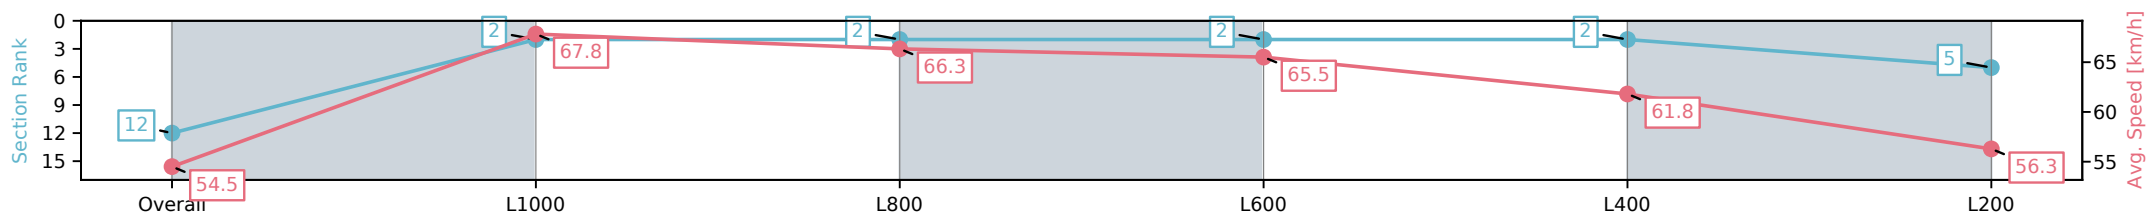

Section	Overall	L1000	L800	L600	L400	L200
Section Times	1:10.37 [12] (0:13.26)	0:57.11 [2] (0:10.59)	0:46.52 [2] (0:10.93)	0:35.59 [2] (0:11.11)	0:24.48 [2] (0:11.69)	0:12.79 [5] (0:12.79)
Average Speed [km/h]	54.5	67.8	66.3	65.5	61.8	56.3
Top Speed [km/h]	69.9	69.1	67.2	66.3	64.1	59.7
Avg. Dist. to Rail [m]	7.3	2.6	1.7	2.3	3.5	4.3
Avg. Stride Freq. [Hz]	2.4	2.4	2.4	2.4	2.3	2.2
Avg. Stride Length [m]	6.2	7.4	7.4	7.2	7.2	6.9