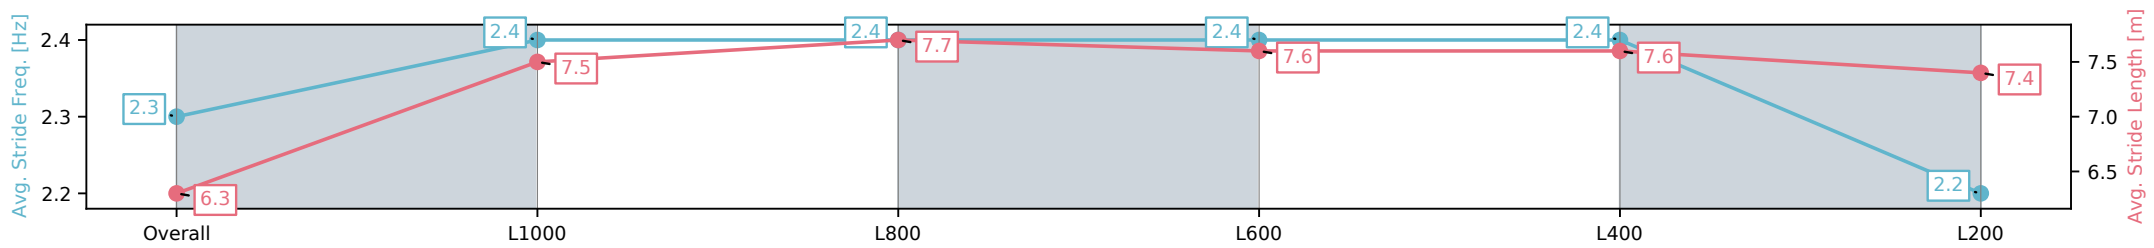

Section	Overall	L1000	L800	L600	L400	L200
Section Times	1:10.00 [8] (0:13.77)	0:56.23 [8] (0:10.89)	0:45.34 [8] (0:11.03)	0:34.31 [8] (0:11.04)	0:23.27 [9] (0:11.08)	0:12.19 [9] (0:12.19)
Average Speed [km/h]	52.3	66.2	66.2	66.4	65.3	59.0
Top Speed [km/h]	65.5	67.5	66.9	67.3	67.4	63.9
Avg. Dist. to Rail [m]	8.2	2.7	3.5	3.6	4.9	6.3
Avg. Stride Freq. [Hz]	2.3	2.4	2.4	2.4	2.4	2.2
Avg. Stride Length [m]	6.3	7.5	7.7	7.6	7.6	7.4