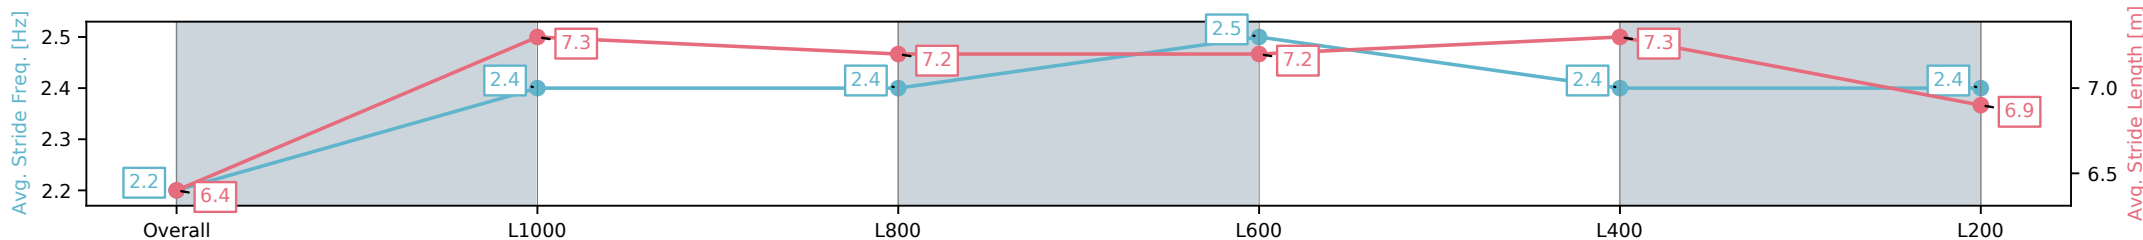

Section	Overall	L1000	L800	L600	L400	L200
Section Times	1:09.69 [2] (0:13.97)	0:55.72 [9] (0:10.82)	0:44.90 [9] (0:10.93)	0:33.97 [9] (0:10.87)	0:23.10 [8] (0:11.06)	0:12.04 [6] (0:12.04)
Average Speed [km/h]	51.6	66.7	66.7	67.8	65.6	59.7
Top Speed [km/h]	66.3	68.0	67.2	68.0	66.8	62.8
Avg. Dist. to Rail [m]	9.5	3.5	3.3	4.4	6.5	7.8
Avg. Stride Freq. [Hz]	2.2	2.4	2.4	2.5	2.4	2.4
Avg. Stride Length [m]	6.4	7.3	7.2	7.2	7.3	6.9