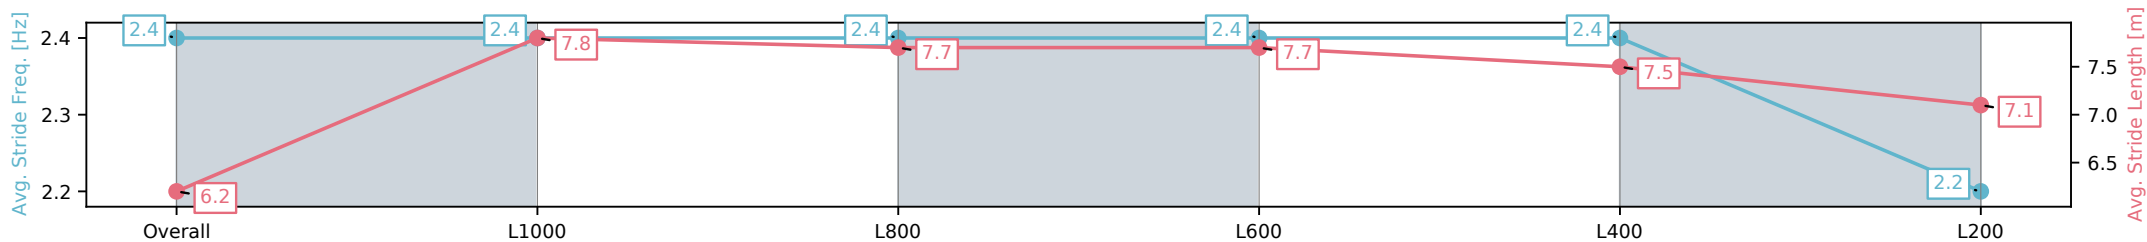

Section	Overall	L1000	L800	L600	L400	L200
Section Times	1:09.75 [3] (0:13.51)	0:56.24 [5] (0:10.61)	0:45.63 [5] (0:10.93)	0:34.70 [4] (0:11.00)	0:23.70 [4] (0:11.34)	0:12.36 [3] (0:12.36)
Average Speed [km/h]	53.4	67.7	66.3	66.0	63.8	58.3
Top Speed [km/h]	69.3	69.8	67.2	66.9	65.4	61.5
Avg. Dist. to Rail [m]	2.1	1.7	1.5	1.9	4.7	5.5
Avg. Stride Freq. [Hz]	2.4	2.4	2.4	2.4	2.4	2.2
Avg. Stride Length [m]	6.2	7.8	7.7	7.7	7.5	7.1