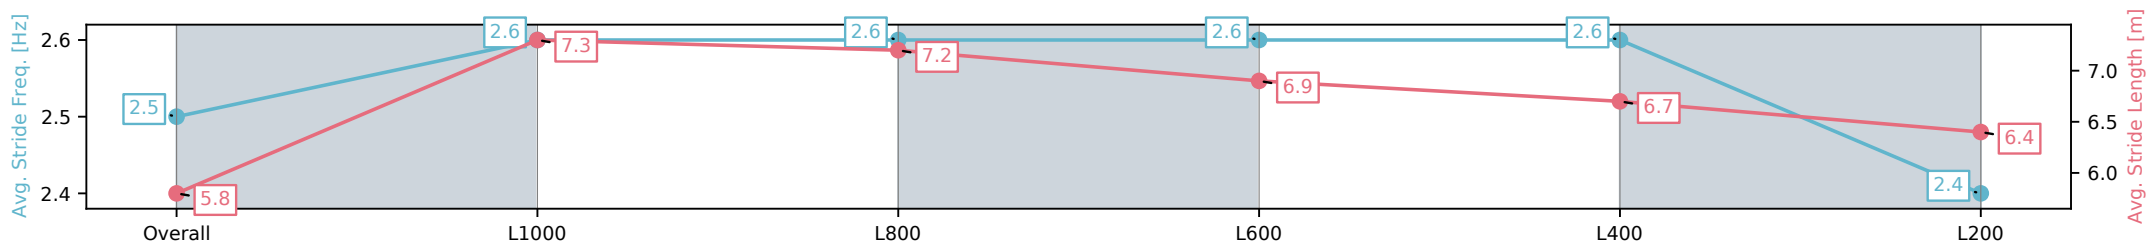

Section	Overall	L1000	L800	L600	L400	L200
Section Times	1:10.58 [13] (0:13.35)	0:57.23 [3] (0:10.55)	0:46.68 [3] (0:10.92)	0:35.76 [3] (0:11.16)	0:24.60 [3] (0:11.55)	0:13.05 [4] (0:13.05)
Average Speed [km/h]	53.8	68.2	66.6	65.9	62.5	55.2
Top Speed [km/h]	70.6	70.1	67.2	67.0	64.7	60.6
Avg. Dist. to Rail [m]	9.3	3.1	2.5	3.9	3.9	4.0
Avg. Stride Freq. [Hz]	2.5	2.6	2.6	2.6	2.6	2.4
Avg. Stride Length [m]	5.8	7.3	7.2	6.9	6.7	6.4