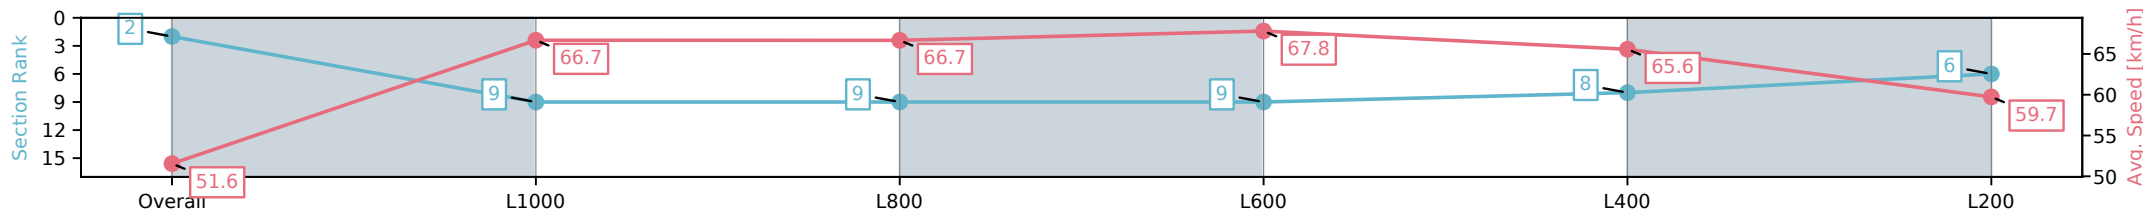

Section	Overall	L1000	L800	L600	L400	L200
Section Times	1:09.69 [2] (0:13.97)	0:55.72 [9] (0:10.82)	0:44.90 [9] (0:10.93)	0:33.97 [9] (0:10.87)	0:23.10 [8] (0:11.06)	0:12.04 [6] (0:12.04)
Average Speed [km/h]	51.6	66.7	66.7	67.8	65.6	59.7
Top Speed [km/h]	66.3	68.0	67.2	68.0	66.8	62.8
Avg. Dist. to Rail [m]	9.5	3.5	3.3	4.4	6.5	7.8
Avg. Stride Freq. [Hz]	2.2	2.4	2.4	2.5	2.4	2.4
Avg. Stride Length [m]	6.4	7.3	7.2	7.2	7.3	6.9