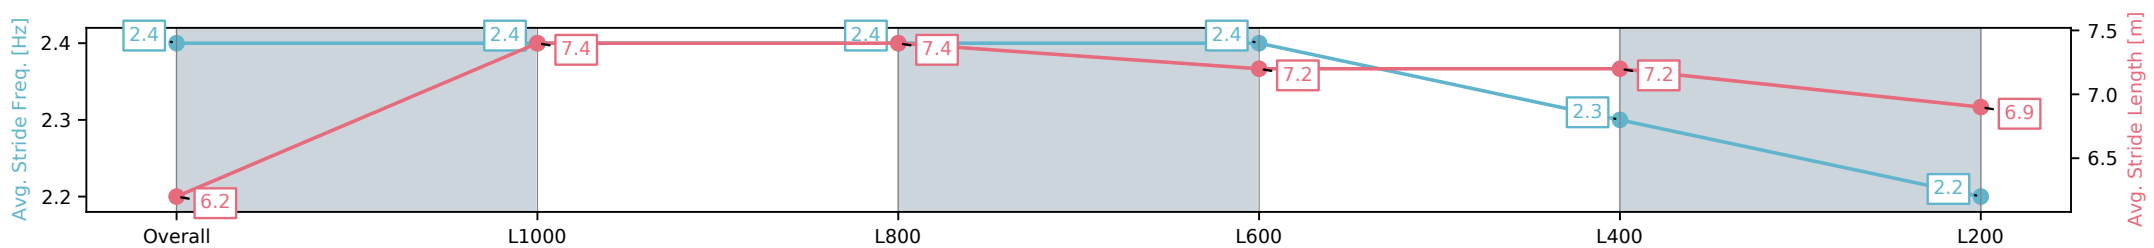

Section	Overall	L1000	L800	L600	L400	L200
Section Times	1:10.37 [12] (0:13.26)	0:57.11 [2] (0:10.59)	0:46.52 [2] (0:10.93)	0:35.59 [2] (0:11.11)	0:24.48 [2] (0:11.69)	0:12.79 [5] (0:12.79)
Average Speed [km/h]	54.5	67.8	66.3	65.5	61.8	56.3
Top Speed [km/h]	69.9	69.1	67.2	66.3	64.1	59.7
Avg. Dist. to Rail [m]	7.3	2.6	1.7	2.3	3.5	4.3
Avg. Stride Freq. [Hz]	2.4	2.4	2.4	2.4	2.3	2.2
Avg. Stride Length [m]	6.2	7.4	7.4	7.2	7.2	6.9