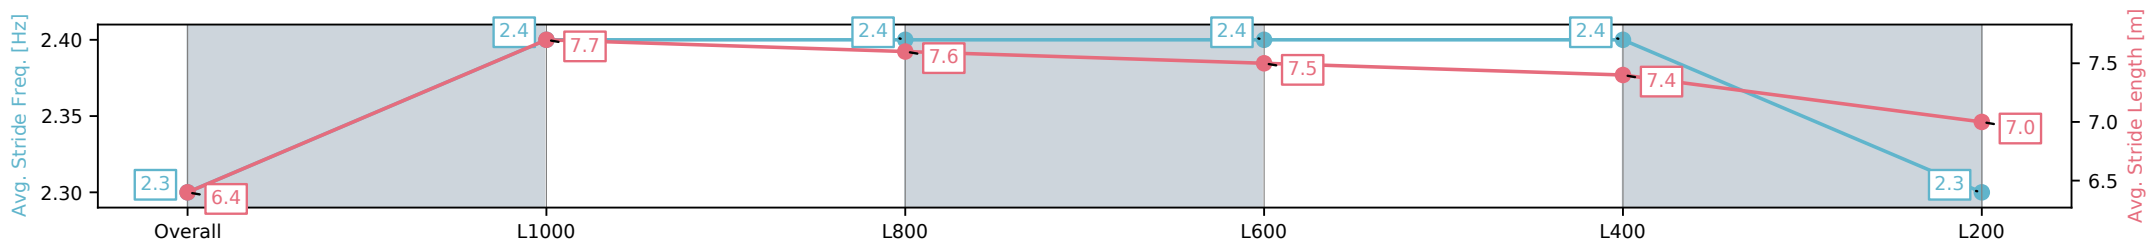

Section	Overall	L1000	L800	L600	L400	L200
Section Times	1:10.20 [10] (0:13.63)	0:56.57 [6] (0:10.79)	0:45.78 [7] (0:10.99)	0:34.79 [7] (0:10.98)	0:23.81 [6] (0:11.31)	0:12.50 [7] (0:12.50)
Average Speed [km/h]	52.9	66.6	66.0	65.8	63.8	57.6
Top Speed [km/h]	67.8	67.2	66.6	66.4	65.1	60.7
Avg. Dist. to Rail [m]	5.4	2.8	1.7	0.8	0.8	0.4
Avg. Stride Freq. [Hz]	2.3	2.4	2.4	2.4	2.4	2.3
Avg. Stride Length [m]	6.4	7.7	7.6	7.5	7.4	7.0