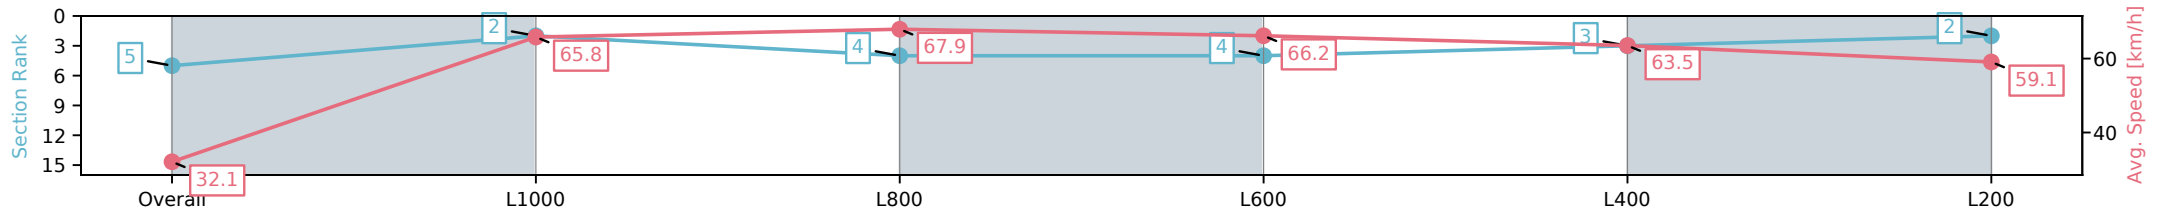

Morphettville SA - Professional

Race 7: Festival Hire Handicap - 1050m

28 December 2024 - 4:02PM

Track Rating: Good 4, Weather: Overcast, Rail Position: +11m
Entire; Sectional 615m

Section	Overall	L1000	L800	L600	L400	L200
Section Times	1:01.65 [5] (0:05.61)	0:56.04 [2] (0:10.94)	0:45.10 [4] (0:10.69)	0:34.41 [4] (0:10.90)	0:23.51 [3] (0:11.32)	0:12.19 [2] (0:12.19)
Average Speed [km/h]	32.1	65.8	67.9	66.2	63.5	59.1
Top Speed [km/h]	58.2	67.7	68.7	66.7	65.1	62.1
Avg. Dist. to Rail [m]	5.7	2.1	2.0	0.5	0.5	0.4
Avg. Stride Freq. [Hz]	2.3	2.6	2.5	2.5	2.4	2.3
Avg. Stride Length [m]	3.8	6.9	7.2	7.0	7.0	6.9