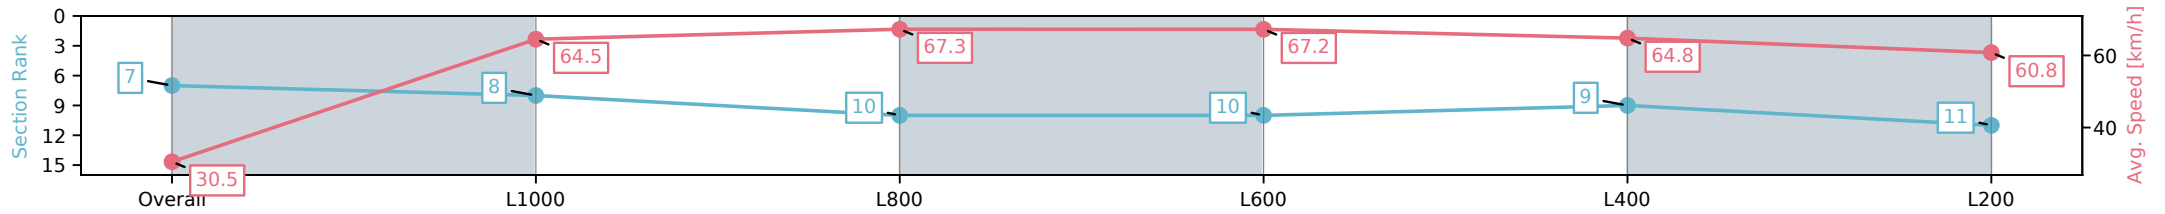

Morphettville SA - Professional

Race 7: Festival Hire Handicap - 1050m

28 December 2024 - 4:02PM

Track Rating: Good 4, Weather: Overcast, Rail Position: +11m
Entire; Sectional 615m

Section	Overall	L1000	L800	L600	L400	L200
Section Times	1:01.70 [7] (0:05.90)	0:55.80 [8] (0:11.18)	0:44.62 [10] (0:10.79)	0:33.83 [10] (0:10.82)	0:23.01 [9] (0:11.17)	0:11.84 [11] (0:11.84)
Average Speed [km/h]	30.5	64.5	67.3	67.2	64.8	60.8
Top Speed [km/h]	55.9	67.1	67.6	67.7	66.0	63.1
Avg. Dist. to Rail [m]	4.0	3.0	2.3	2.3	3.2	4.0
Avg. Stride Freq. [Hz]	2.2	2.6	2.6	2.6	2.5	2.5
Avg. Stride Length [m]	3.8	6.8	7.3	7.1	7.1	6.9