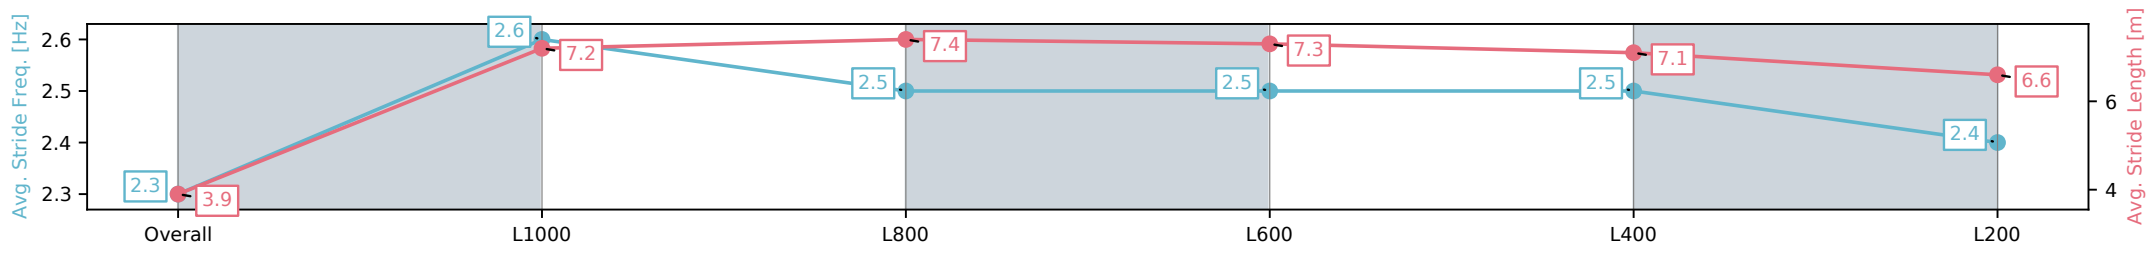

Morphettville SA - Professional

Race 7: Festival Hire Handicap - 1050m

28 December 2024 - 4:02PM

Track Rating: Good 4, Weather: Overcast, Rail Position: +11m
Entire; Sectional 615m

Section	Overall	L1000	L800	L600	L400	L200
Section Times	1:02.13 [11] (0:05.65)	0:56.48 [3] (0:10.84)	0:45.64 [3] (0:10.71)	0:34.93 [3] (0:11.10)	0:23.83 [4] (0:11.50)	0:12.33 [9] (0:12.33)
Average Speed [km/h]	31.8	66.5	68.2	66.0	63.1	58.5
Top Speed [km/h]	57.7	68.5	69.3	67.4	64.7	61.8
Avg. Dist. to Rail [m]	9.0	6.1	3.6	3.4	6.7	7.1
Avg. Stride Freq. [Hz]	2.3	2.6	2.5	2.5	2.5	2.4
Avg. Stride Length [m]	3.9	7.2	7.4	7.3	7.1	6.6

[] Ranking at each section and finish
 -:-:- No data available at this section
 NA No data available

Horse/Jockey Name	ZUFASTA/Jason Holder
Finish Rank	12
Fastest Section Time (Section)	0:10.68 (L800)
Top Speed [km/h] (Section)	69.0 (Overall)
Race State	Finished