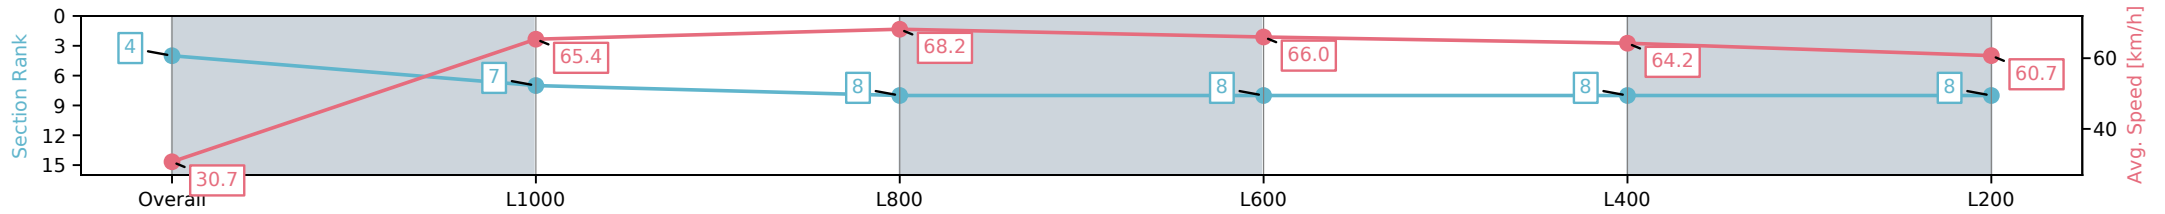

Morphettville SA - Professional

Race 7: Festival Hire Handicap - 1050m

28 December 2024 - 4:02PM

Track Rating: Good 4, Weather: Overcast, Rail Position: +11m
Entire; Sectional 615m

Section	Overall	L1000	L800	L600	L400	L200
Section Times	1:01.59 [4] (0:05.85)	0:55.74 [7] (0:11.01)	0:44.73 [8] (0:10.60)	0:34.13 [8] (0:11.02)	0:23.11 [8] (0:11.27)	0:11.84 [8] (0:11.84)
Average Speed [km/h]	30.7	65.4	68.2	66.0	64.2	60.7
Top Speed [km/h]	55.9	69.7	69.9	67.8	65.4	62.9
Avg. Dist. to Rail [m]	3.8	1.1	0.9	2.2	1.6	1.9
Avg. Stride Freq. [Hz]	2.1	2.5	2.4	2.4	2.3	2.3
Avg. Stride Length [m]	4.1	7.3	7.7	7.6	7.5	7.3