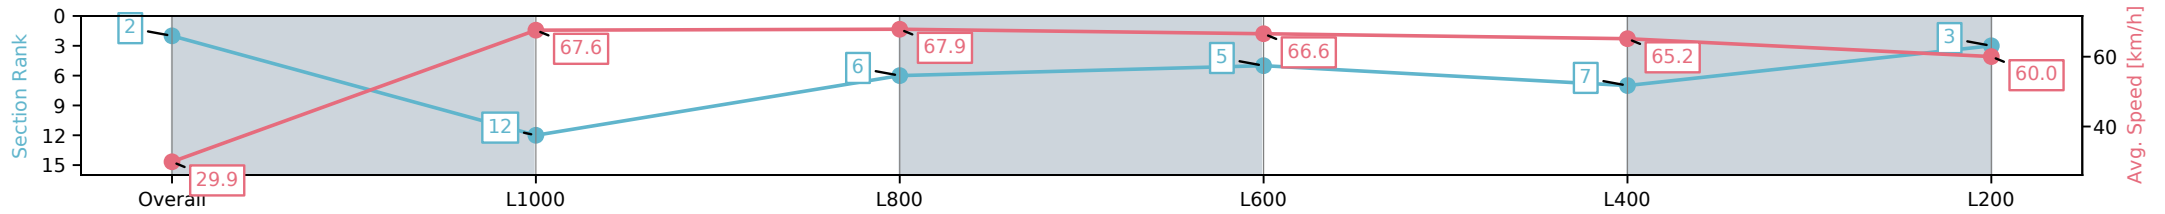

Morphettville SA - Professional

Race 7: Festival Hire Handicap - 1050m

28 December 2024 - 4:02PM

Track Rating: Good 4, Weather: Overcast, Rail Position: +11m
Entire; Sectional 615m

Section	Overall	L1000	L800	L600	L400	L200
Section Times	1:01.47 [2] (0:06.02)	0:55.45 [12] (0:10.66)	0:44.79 [6] (0:10.74)	0:34.05 [5] (0:10.96)	0:23.09 [7] (0:11.09)	0:12.00 [3] (0:12.00)
Average Speed [km/h]	29.9	67.6	67.9	66.6	65.2	60.0
Top Speed [km/h]	58.7	69.9	69.0	68.6	66.7	64.1
Avg. Dist. to Rail [m]	12.7	6.1	2.9	2.6	3.5	4.0
Avg. Stride Freq. [Hz]	2.2	2.5	2.4	2.4	2.4	2.3
Avg. Stride Length [m]	3.8	7.4	7.7	7.7	7.4	7.3