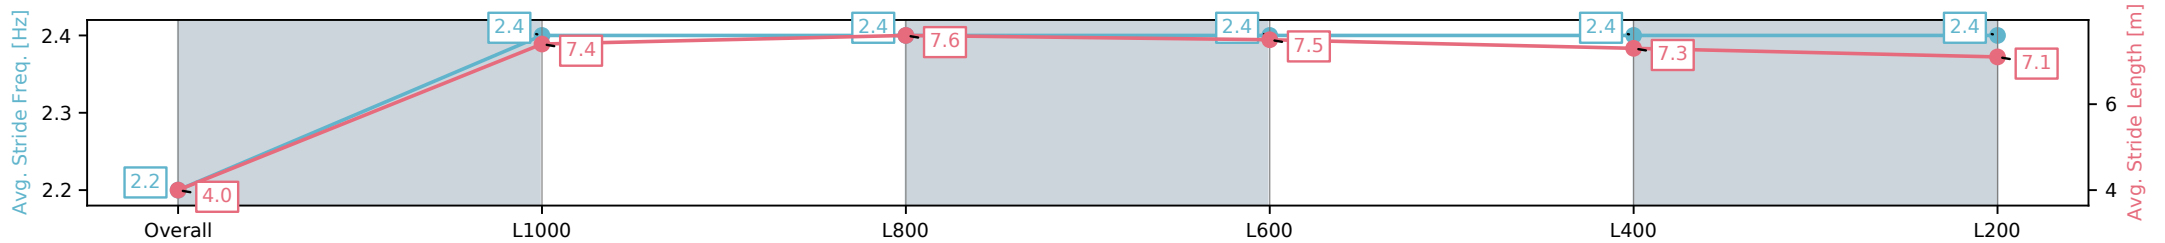

Morphettville SA - Professional

Race 7: Festival Hire Handicap - 1050m

28 December 2024 - 4:02PM

Track Rating: Good 4, Weather: Overcast, Rail Position: +11m
Entire; Sectional 615m

Section	Overall	L1000	L800	L600	L400	L200
Section Times	1:01.53 [3] (0:05.68)	0:55.85 [5] (0:11.00)	0:44.85 [6] (0:10.75)	0:34.10 [6] (0:10.89)	0:23.21 [5] (0:11.18)	0:12.03 [4] (0:12.03)
Average Speed [km/h]	31.7	65.6	67.8	67.0	64.9	59.9
Top Speed [km/h]	59.0	67.5	69.2	67.8	66.3	64.8
Avg. Dist. to Rail [m]	11.7	7.4	3.4	2.7	5.1	5.5
Avg. Stride Freq. [Hz]	2.2	2.4	2.4	2.4	2.4	2.4
Avg. Stride Length [m]	4.0	7.4	7.6	7.5	7.3	7.1