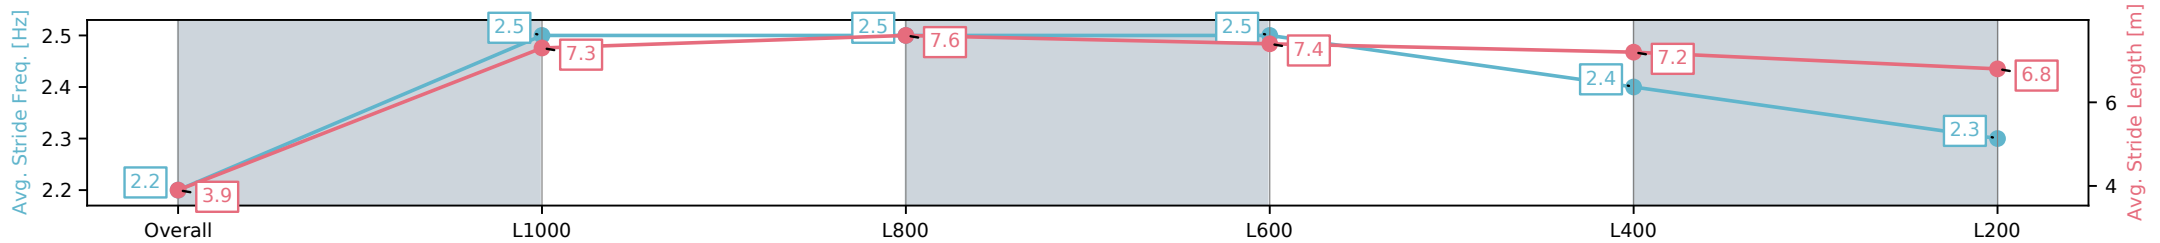

Morphettville SA - Professional

Race 7: Festival Hire Handicap - 1050m

28 December 2024 - 4:02PM

Track Rating: Good 4, Weather: Overcast, Rail Position: +11m
Entire; Sectional 615m

Section	Overall	L1000	L800	L600	L400	L200
Section Times	1:02.23 [12] (0:05.67)	0:56.56 [4] (0:10.74)	0:45.82 [1] (0:10.68)	0:35.14 [2] (0:10.96)	0:24.18 [2] (0:11.46)	0:12.72 [5] (0:12.72)
Average Speed [km/h]	31.8	67.1	68.2	66.7	63.0	56.6
Top Speed [km/h]	58.0	69.0	68.7	67.3	65.2	60.8
Avg. Dist. to Rail [m]	8.5	5.6	2.8	3.0	2.5	4.3
Avg. Stride Freq. [Hz]	2.2	2.5	2.5	2.5	2.4	2.3
Avg. Stride Length [m]	3.9	7.3	7.6	7.4	7.2	6.8