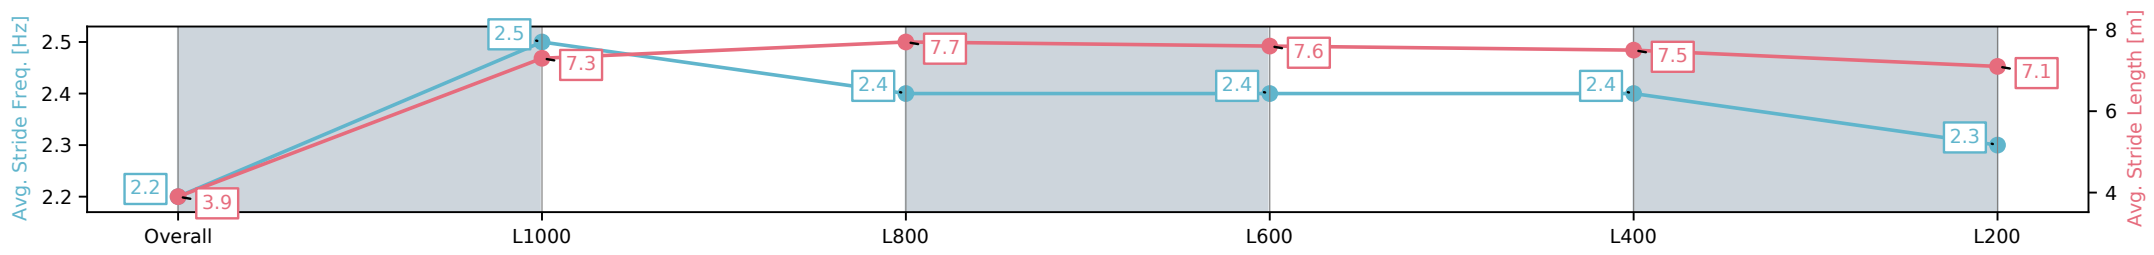

Morphettville SA - Professional

Race 7: Festival Hire Handicap - 1050m

28 December 2024 - 4:02PM

Track Rating: Good 4, Weather: Overcast, Rail Position: +11m
Entire; Sectional 615m

Section	Overall	L1000	L800	L600	L400	L200
Section Times	1:01.97 [10] (0:05.59)	0:56.38 [1] (0:11.05)	0:45.33 [5] (0:10.79)	0:34.54 [6] (0:10.90)	0:23.64 [6] (0:11.35)	0:12.29 [6] (0:12.28)
Average Speed [km/h]	32.5	65.0	67.7	66.5	63.6	58.6
Top Speed [km/h]	54.8	70.0	68.8	69.1	65.8	61.4
Avg. Dist. to Rail [m]	6.1	4.4	3.3	1.4	2.1	4.3
Avg. Stride Freq. [Hz]	2.2	2.5	2.4	2.4	2.4	2.3
Avg. Stride Length [m]	3.9	7.3	7.7	7.6	7.5	7.1