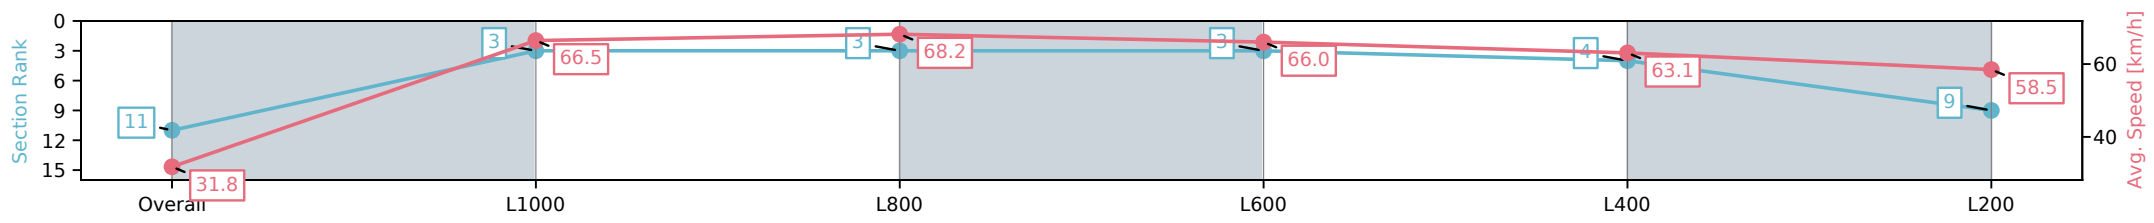

Morphettville SA - Professional

Race 7: Festival Hire Handicap - 1050m

28 December 2024 - 4:02PM

Track Rating: Good 4, Weather: Overcast, Rail Position: +11m
Entire; Sectional 615m

Section	Overall	L1000	L800	L600	L400	L200
Section Times	1:02.13 [11] (0:05.65)	0:56.48 [3] (0:10.84)	0:45.64 [3] (0:10.71)	0:34.93 [3] (0:11.10)	0:23.83 [4] (0:11.50)	0:12.33 [9] (0:12.33)
Average Speed [km/h]	31.8	66.5	68.2	66.0	63.1	58.5
Top Speed [km/h]	57.7	68.5	69.3	67.4	64.7	61.8
Avg. Dist. to Rail [m]	9.0	6.1	3.6	3.4	6.7	7.1
Avg. Stride Freq. [Hz]	2.3	2.6	2.5	2.5	2.5	2.4
Avg. Stride Length [m]	3.9	7.2	7.4	7.3	7.1	6.6