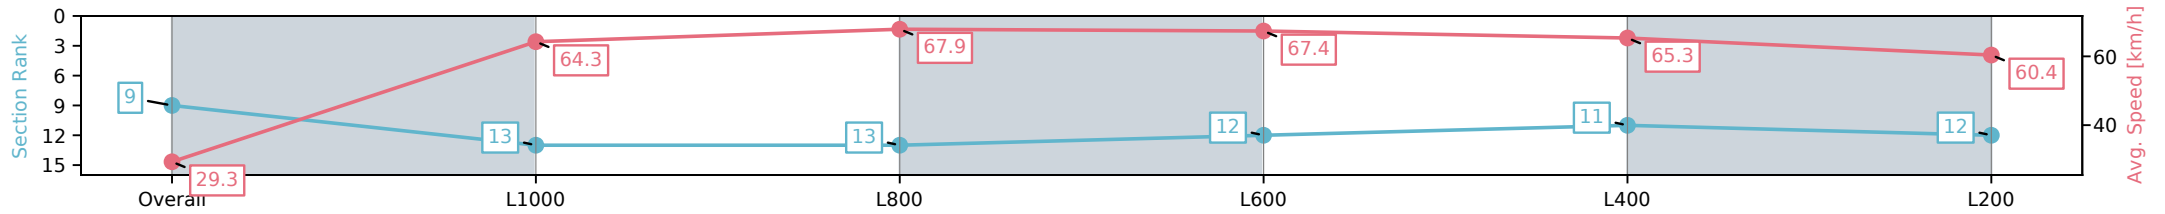

Morphettville SA - Professional

Race 7: Festival Hire Handicap - 1050m

28 December 2024 - 4:02PM

Track Rating: Good 4, Weather: Overcast, Rail Position: +11m
Entire; Sectional 615m

Section	Overall	L1000	L800	L600	L400	L200
Section Times	1:01.86 [9] (0:06.15)	0:55.71 [13] (0:11.20)	0:44.51 [13] (0:10.69)	0:33.82 [12] (0:10.81)	0:23.01 [11] (0:11.09)	0:11.92 [12] (0:11.92)
Average Speed [km/h]	29.3	64.3	67.9	67.4	65.3	60.4
Top Speed [km/h]	57.2	67.1	68.5	68.3	66.7	64.7
Avg. Dist. to Rail [m]	6.5	3.3	1.7	2.3	6.8	10.3
Avg. Stride Freq. [Hz]	2.2	2.4	2.4	2.4	2.4	2.3
Avg. Stride Length [m]	3.8	7.4	7.8	7.7	7.6	7.1