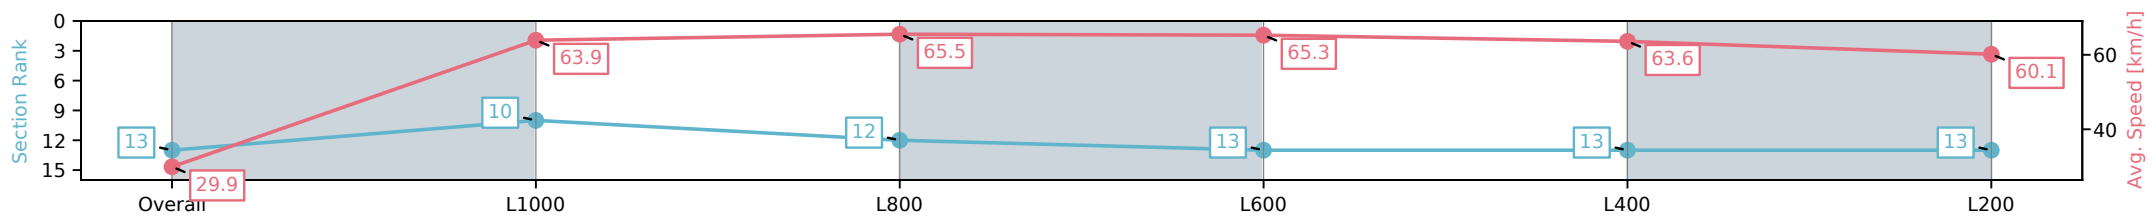

Morphettville SA - Professional

Race 7: Festival Hire Handicap - 1050m

28 December 2024 - 4:02PM

Track Rating: Good 4, Weather: Overcast, Rail Position: +11m
Entire; Sectional 615m

Section	Overall	L1000	L800	L600	L400	L200
Section Times	1:02.74 [13] (0:05.99)	0:56.75 [10] (0:11.27)	0:45.48 [12] (0:11.13)	0:34.35 [13] (0:11.07)	0:23.28 [13] (0:11.32)	0:11.96 [13] (0:11.96)
Average Speed [km/h]	29.9	63.9	65.5	65.3	63.6	60.1
Top Speed [km/h]	55.6	66.1	66.0	66.0	64.7	63.7
Avg. Dist. to Rail [m]	3.0	1.1	2.7	1.5	1.7	3.8
Avg. Stride Freq. [Hz]	2.1	2.5	2.5	2.5	2.4	2.4
Avg. Stride Length [m]	4.0	7.0	7.2	7.3	7.2	7.2