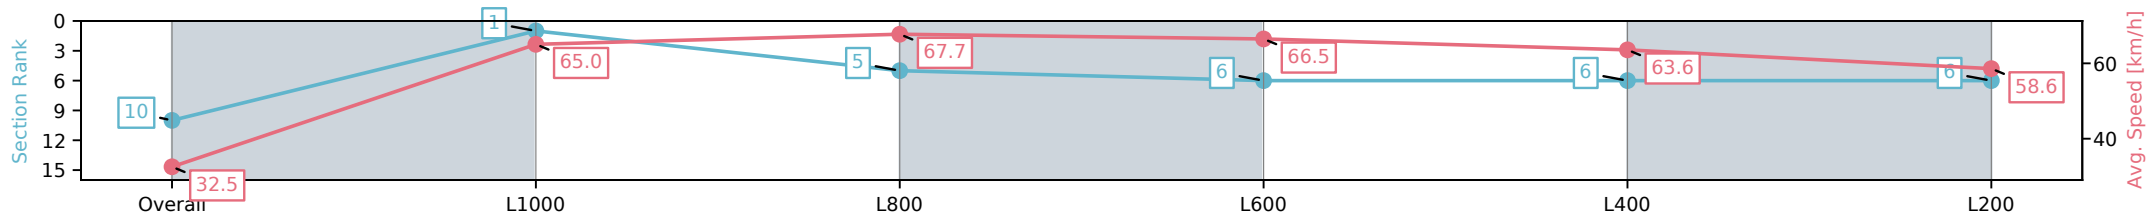

Morphettville SA - Professional

Race 7: Festival Hire Handicap - 1050m

28 December 2024 - 4:02PM

Track Rating: Good 4, Weather: Overcast, Rail Position: +11m
Entire; Sectional 615m

Section	Overall	L1000	L800	L600	L400	L200
Section Times	1:01.97 [10] (0:05.59)	0:56.38 [1] (0:11.05)	0:45.33 [5] (0:10.79)	0:34.54 [6] (0:10.90)	0:23.64 [6] (0:11.35)	0:12.29 [6] (0:12.28)
Average Speed [km/h]	32.5	65.0	67.7	66.5	63.6	58.6
Top Speed [km/h]	54.8	70.0	68.8	69.1	65.8	61.4
Avg. Dist. to Rail [m]	6.1	4.4	3.3	1.4	2.1	4.3
Avg. Stride Freq. [Hz]	2.2	2.5	2.4	2.4	2.4	2.3
Avg. Stride Length [m]	3.9	7.3	7.7	7.6	7.5	7.1