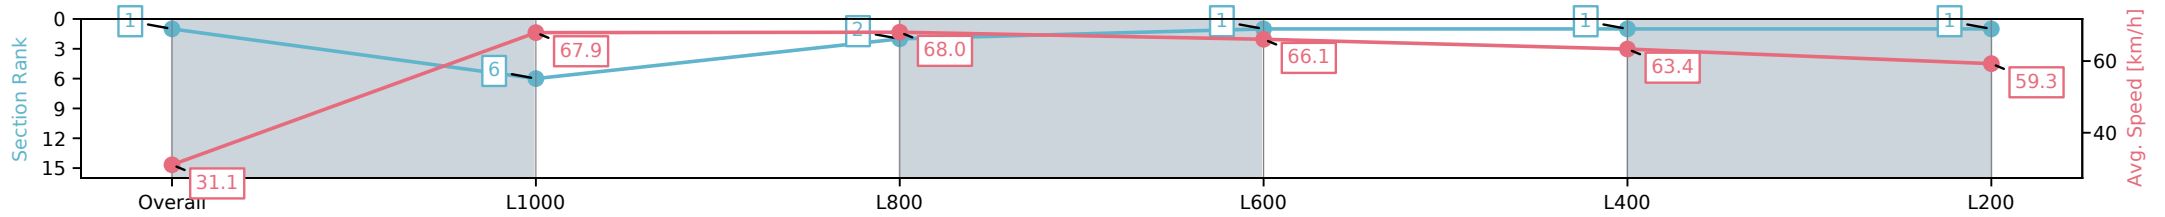

Race 7: Festival Hire Handicap - 1050m

28 December 2024 - 4:02PM

Track Rating: Good 4, Weather: Overcast, Rail Position: +11m
Entire; Sectional 615m

Section	Overall	L1000	L800	L600	L400	L200
Section Times	1:01.44 [1] (0:05.81)	0:55.63 [6] (0:10.62)	0:45.01 [2] (0:10.57)	0:34.43 [1] (0:10.91)	0:23.52 [1] (0:11.37)	0:12.15 [1] (0:12.15)
Average Speed [km/h]	31.1	67.9	68.0	66.1	63.4	59.3
Top Speed [km/h]	59.5	70.6	69.6	67.2	64.0	61.3
Avg. Dist. to Rail [m]	7.2	2.8	0.2	0.3	1.6	1.8
Avg. Stride Freq. [Hz]	2.3	2.6	2.5	2.5	2.4	2.3
Avg. Stride Length [m]	3.7	7.3	7.7	7.4	7.2	7.0