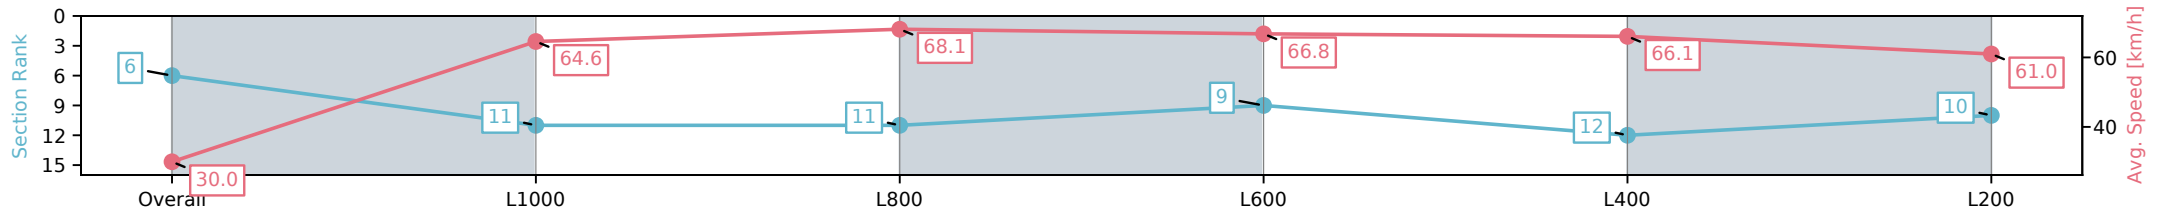

Morphettville SA - Professional

Race 7: Festival Hire Handicap - 1050m

28 December 2024 - 4:02PM

Track Rating: Good 4, Weather: Overcast, Rail Position: +11m
Entire; Sectional 615m

Section	Overall	L1000	L800	L600	L400	L200
Section Times	1:01.67 [6] (0:06.01)	0:55.66 [11] (0:11.15)	0:44.51 [11] (0:10.70)	0:33.81 [9] (0:11.04)	0:22.77 [12] (0:10.96)	0:11.81 [10] (0:11.81)
Average Speed [km/h]	30.0	64.6	68.1	66.8	66.1	61.0
Top Speed [km/h]	55.8	67.8	68.2	67.5	67.3	64.9
Avg. Dist. to Rail [m]	10.3	4.9	3.1	4.7	5.3	8.0
Avg. Stride Freq. [Hz]	2.1	2.4	2.3	2.4	2.4	2.4
Avg. Stride Length [m]	3.9	7.4	7.7	7.7	7.5	7.1