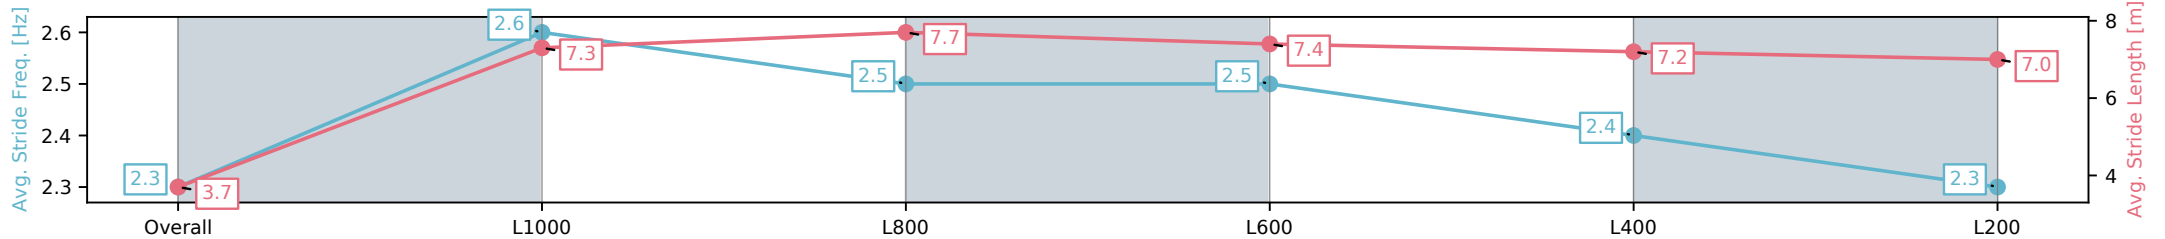

Race 7: Festival Hire Handicap - 1050m

28 December 2024 - 4:02PM

Track Rating: Good 4, Weather: Overcast, Rail Position: +11m
Entire; Sectional 615m

Section	Overall	L1000	L800	L600	L400	L200
Section Times	1:01.44 [1] (0:05.81)	0:55.63 [6] (0:10.62)	0:45.01 [2] (0:10.57)	0:34.43 [1] (0:10.91)	0:23.52 [1] (0:11.37)	0:12.15 [1] (0:12.15)
Average Speed [km/h]	31.1	67.9	68.0	66.1	63.4	59.3
Top Speed [km/h]	59.5	70.6	69.6	67.2	64.0	61.3
Avg. Dist. to Rail [m]	7.2	2.8	0.2	0.3	1.6	1.8
Avg. Stride Freq. [Hz]	2.3	2.6	2.5	2.5	2.4	2.3
Avg. Stride Length [m]	3.7	7.3	7.7	7.4	7.2	7.0