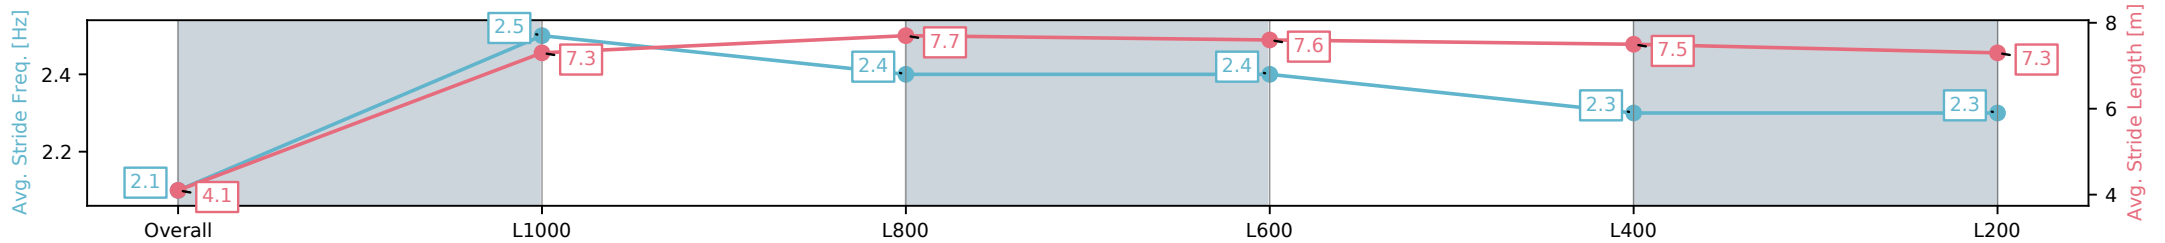

Morphettville SA - Professional

Race 7: Festival Hire Handicap - 1050m

28 December 2024 - 4:02PM

Track Rating: Good 4, Weather: Overcast, Rail Position: +11m
Entire; Sectional 615m

Section	Overall	L1000	L800	L600	L400	L200
Section Times	1:01.59 [4] (0:05.85)	0:55.74 [7] (0:11.01)	0:44.73 [8] (0:10.60)	0:34.13 [8] (0:11.02)	0:23.11 [8] (0:11.27)	0:11.84 [8] (0:11.84)
Average Speed [km/h]	30.7	65.4	68.2	66.0	64.2	60.7
Top Speed [km/h]	55.9	69.7	69.9	67.8	65.4	62.9
Avg. Dist. to Rail [m]	3.8	1.1	0.9	2.2	1.6	1.9
Avg. Stride Freq. [Hz]	2.1	2.5	2.4	2.4	2.3	2.3
Avg. Stride Length [m]	4.1	7.3	7.7	7.6	7.5	7.3