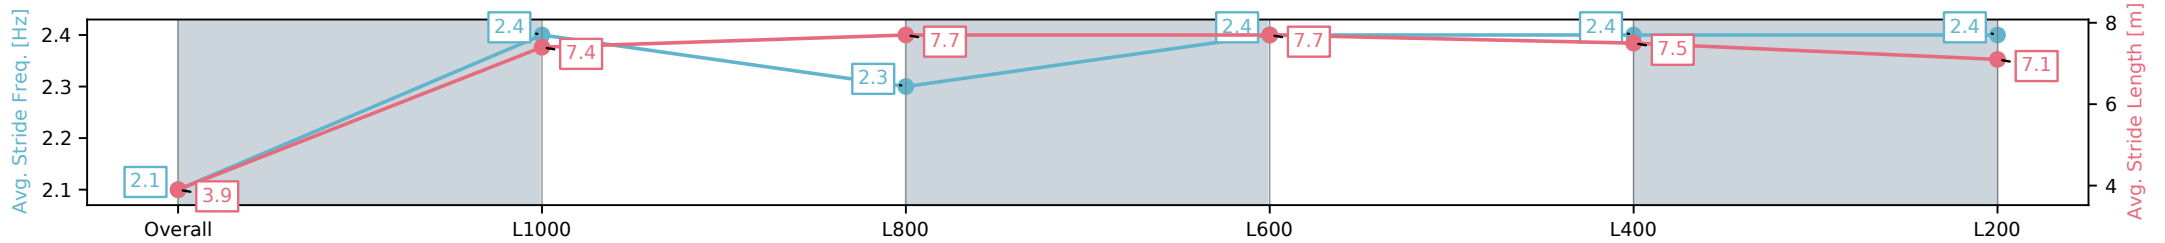

Morphettville SA - Professional

Race 7: Festival Hire Handicap - 1050m

28 December 2024 - 4:02PM

Track Rating: Good 4, Weather: Overcast, Rail Position: +11m
Entire; Sectional 615m

Section	Overall	L1000	L800	L600	L400	L200
Section Times	1:01.67 [6] (0:06.01)	0:55.66 [11] (0:11.15)	0:44.51 [11] (0:10.70)	0:33.81 [9] (0:11.04)	0:22.77 [12] (0:10.96)	0:11.81 [10] (0:11.81)
Average Speed [km/h]	30.0	64.6	68.1	66.8	66.1	61.0
Top Speed [km/h]	55.8	67.8	68.2	67.5	67.3	64.9
Avg. Dist. to Rail [m]	10.3	4.9	3.1	4.7	5.3	8.0
Avg. Stride Freq. [Hz]	2.1	2.4	2.3	2.4	2.4	2.4
Avg. Stride Length [m]	3.9	7.4	7.7	7.7	7.5	7.1