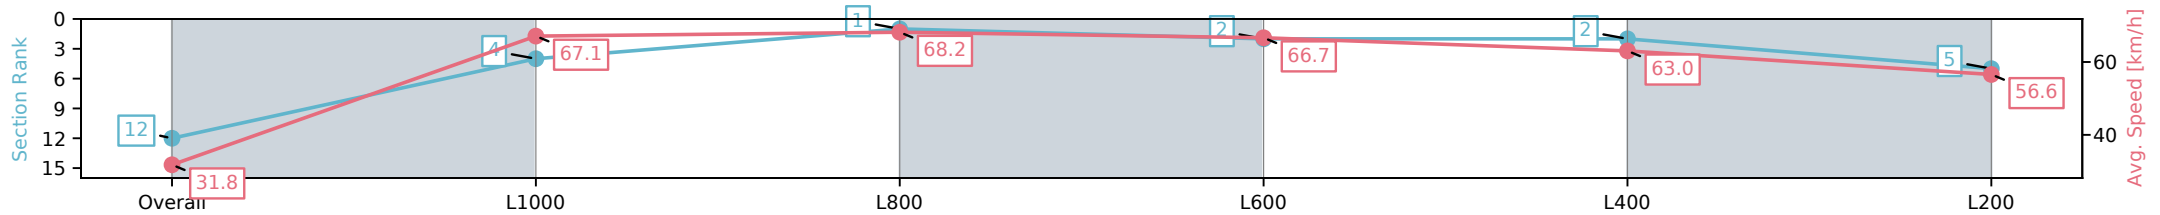

Morphettville SA - Professional

Race 7: Festival Hire Handicap - 1050m

28 December 2024 - 4:02PM

Track Rating: Good 4, Weather: Overcast, Rail Position: +11m
Entire; Sectional 615m

Section	Overall	L1000	L800	L600	L400	L200
Section Times	1:02.23 [12] (0:05.67)	0:56.56 [4] (0:10.74)	0:45.82 [1] (0:10.68)	0:35.14 [2] (0:10.96)	0:24.18 [2] (0:11.46)	0:12.72 [5] (0:12.72)
Average Speed [km/h]	31.8	67.1	68.2	66.7	63.0	56.6
Top Speed [km/h]	58.0	69.0	68.7	67.3	65.2	60.8
Avg. Dist. to Rail [m]	8.5	5.6	2.8	3.0	2.5	4.3
Avg. Stride Freq. [Hz]	2.2	2.5	2.5	2.5	2.4	2.3
Avg. Stride Length [m]	3.9	7.3	7.6	7.4	7.2	6.8