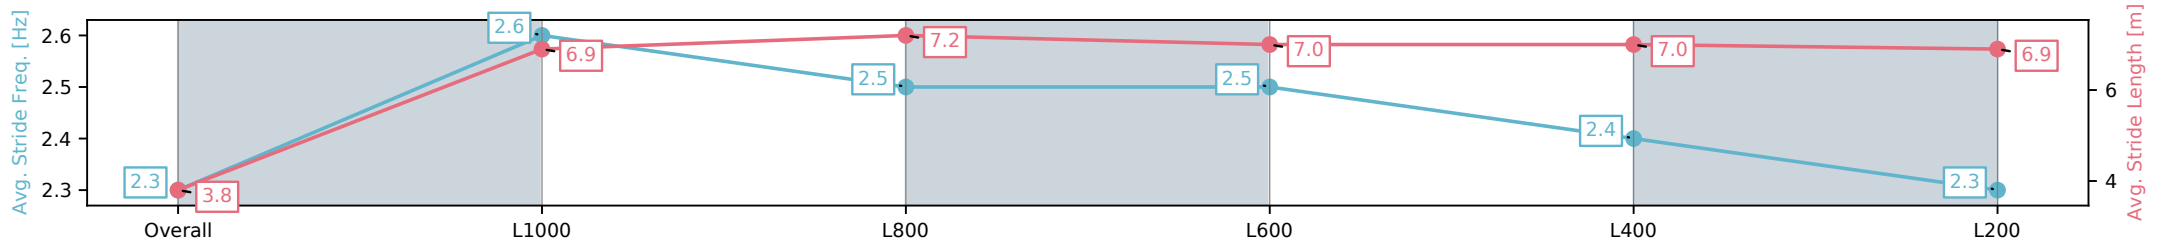

Morphettville SA - Professional

Race 7: Festival Hire Handicap - 1050m

28 December 2024 - 4:02PM

Track Rating: Good 4, Weather: Overcast, Rail Position: +11m
Entire; Sectional 615m

Section	Overall	L1000	L800	L600	L400	L200
Section Times	1:01.65 [5] (0:05.61)	0:56.04 [2] (0:10.94)	0:45.10 [4] (0:10.69)	0:34.41 [4] (0:10.90)	0:23.51 [3] (0:11.32)	0:12.19 [2] (0:12.19)
Average Speed [km/h]	32.1	65.8	67.9	66.2	63.5	59.1
Top Speed [km/h]	58.2	67.7	68.7	66.7	65.1	62.1
Avg. Dist. to Rail [m]	5.7	2.1	2.0	0.5	0.5	0.4
Avg. Stride Freq. [Hz]	2.3	2.6	2.5	2.5	2.4	2.3
Avg. Stride Length [m]	3.8	6.9	7.2	7.0	7.0	6.9