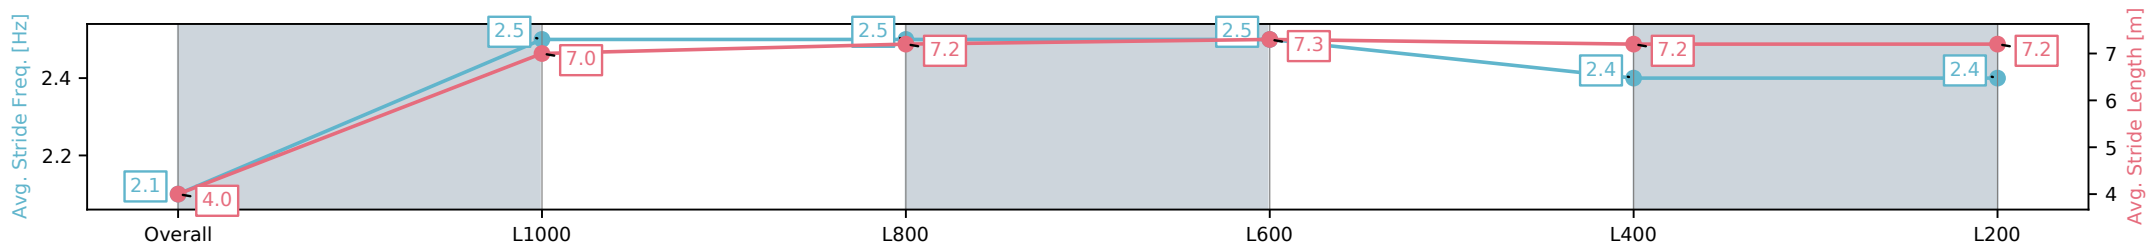

Morphettville SA - Professional

Race 7: Festival Hire Handicap - 1050m

28 December 2024 - 4:02PM

Track Rating: Good 4, Weather: Overcast, Rail Position: +11m
Entire; Sectional 615m

Section	Overall	L1000	L800	L600	L400	L200
Section Times	1:02.74 [13] (0:05.99)	0:56.75 [10] (0:11.27)	0:45.48 [12] (0:11.13)	0:34.35 [13] (0:11.07)	0:23.28 [13] (0:11.32)	0:11.96 [13] (0:11.96)
Average Speed [km/h]	29.9	63.9	65.5	65.3	63.6	60.1
Top Speed [km/h]	55.6	66.1	66.0	66.0	64.7	63.7
Avg. Dist. to Rail [m]	3.0	1.1	2.7	1.5	1.7	3.8
Avg. Stride Freq. [Hz]	2.1	2.5	2.5	2.5	2.4	2.4
Avg. Stride Length [m]	4.0	7.0	7.2	7.3	7.2	7.2

[] Ranking at each section and finish
 -:-:- No data available at this section
 NA No data available