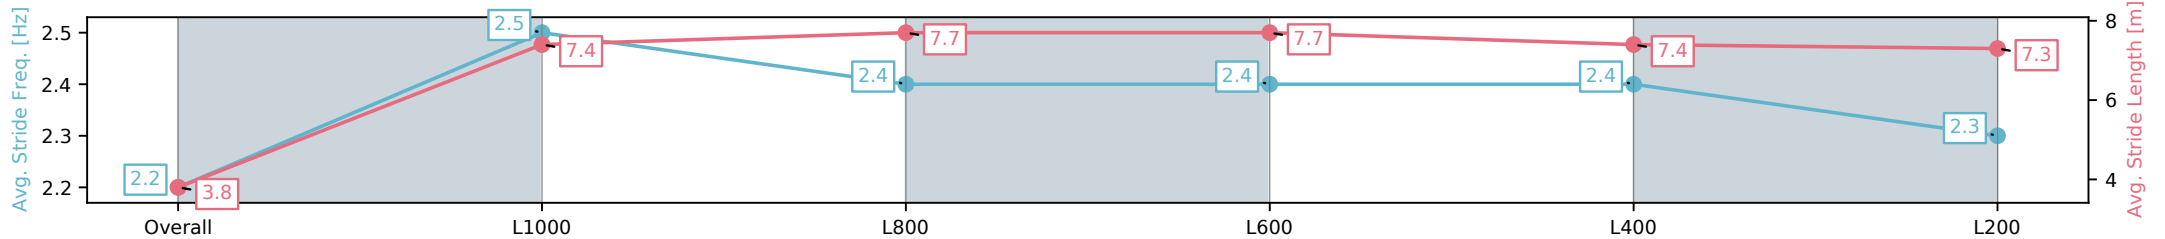

Morphettville SA - Professional

Race 7: Festival Hire Handicap - 1050m

28 December 2024 - 4:02PM

Track Rating: Good 4, Weather: Overcast, Rail Position: +11m
Entire; Sectional 615m

Section	Overall	L1000	L800	L600	L400	L200
Section Times	1:01.47 [2] (0:06.02)	0:55.45 [12] (0:10.66)	0:44.79 [6] (0:10.74)	0:34.05 [5] (0:10.96)	0:23.09 [7] (0:11.09)	0:12.00 [3] (0:12.00)
Average Speed [km/h]	29.9	67.6	67.9	66.6	65.2	60.0
Top Speed [km/h]	58.7	69.9	69.0	68.6	66.7	64.1
Avg. Dist. to Rail [m]	12.7	6.1	2.9	2.6	3.5	4.0
Avg. Stride Freq. [Hz]	2.2	2.5	2.4	2.4	2.4	2.3
Avg. Stride Length [m]	3.8	7.4	7.7	7.7	7.4	7.3