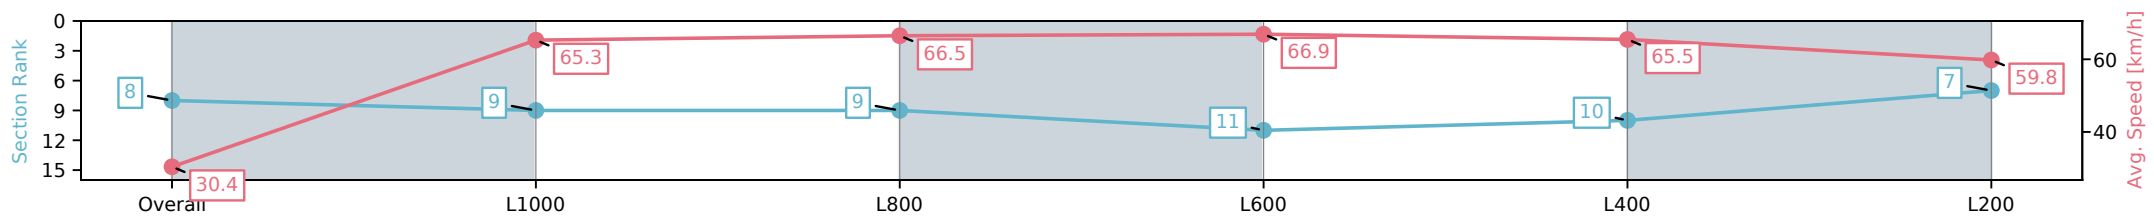

Morphettville SA - Professional

Race 7: Festival Hire Handicap - 1050m

28 December 2024 - 4:02PM

Track Rating: Good 4, Weather: Overcast, Rail Position: +11m
Entire; Sectional 615m

Section	Overall	L1000	L800	L600	L400	L200
Section Times	1:01.75 [8] (0:05.91)	0:55.84 [9] (0:11.04)	0:44.80 [9] (0:11.00)	0:33.80 [11] (0:10.79)	0:23.01 [10] (0:10.97)	0:12.04 [7] (0:12.04)
Average Speed [km/h]	30.4	65.3	66.5	66.9	65.5	59.8
Top Speed [km/h]	57.3	67.8	67.4	67.8	66.4	63.1
Avg. Dist. to Rail [m]	13.7	7.1	3.9	0.9	0.8	2.2
Avg. Stride Freq. [Hz]	2.3	2.5	2.4	2.4	2.4	2.3
Avg. Stride Length [m]	3.6	7.2	7.3	7.4	7.3	7.0