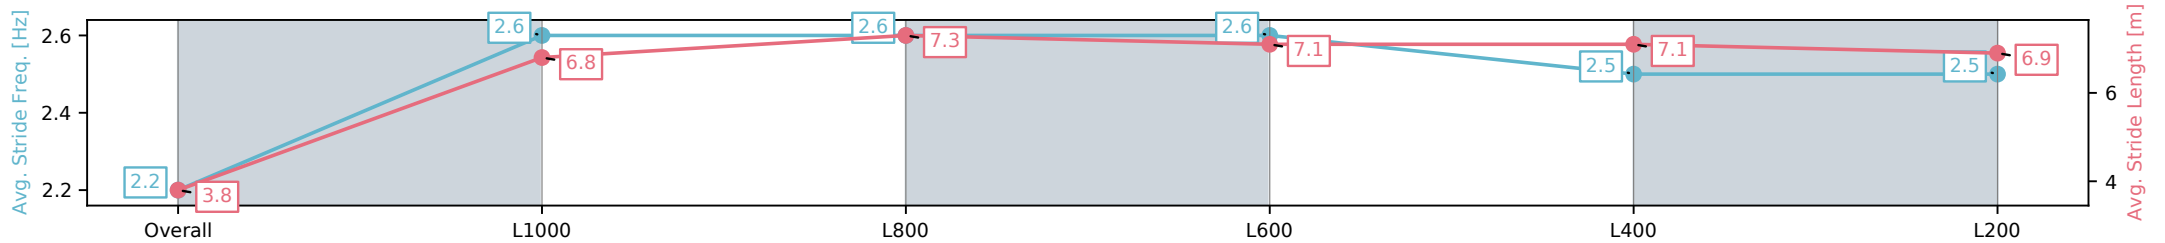

Morphettville SA - Professional

Race 7: Festival Hire Handicap - 1050m

28 December 2024 - 4:02PM

Track Rating: Good 4, Weather: Overcast, Rail Position: +11m
Entire; Sectional 615m

Section	Overall	L1000	L800	L600	L400	L200
Section Times	1:01.70 [7] (0:05.90)	0:55.80 [8] (0:11.18)	0:44.62 [10] (0:10.79)	0:33.83 [10] (0:10.82)	0:23.01 [9] (0:11.17)	0:11.84 [11] (0:11.84)
Average Speed [km/h]	30.5	64.5	67.3	67.2	64.8	60.8
Top Speed [km/h]	55.9	67.1	67.6	67.7	66.0	63.1
Avg. Dist. to Rail [m]	4.0	3.0	2.3	2.3	3.2	4.0
Avg. Stride Freq. [Hz]	2.2	2.6	2.6	2.6	2.5	2.5
Avg. Stride Length [m]	3.8	6.8	7.3	7.1	7.1	6.9