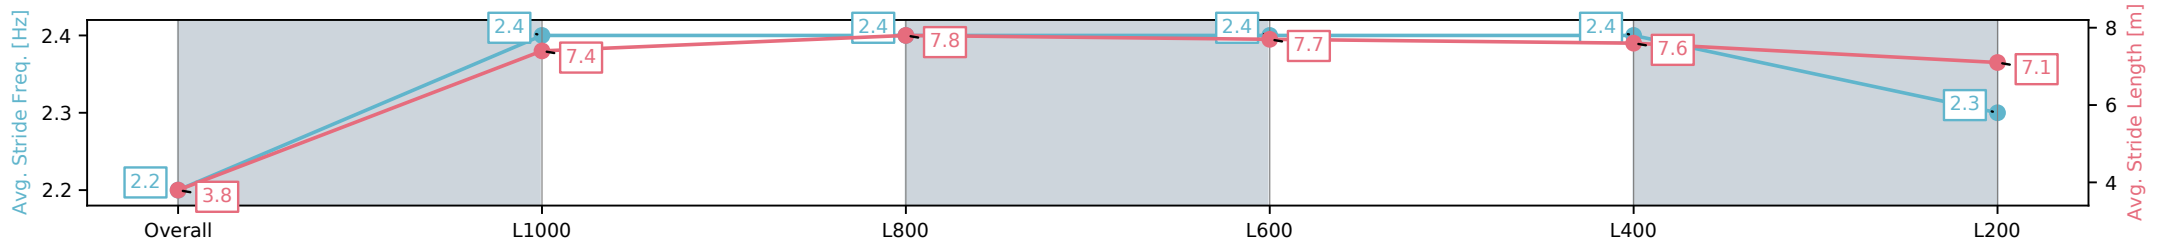

Morphettville SA - Professional

Race 7: Festival Hire Handicap - 1050m

28 December 2024 - 4:02PM

Track Rating: Good 4, Weather: Overcast, Rail Position: +11m
Entire; Sectional 615m

Section	Overall	L1000	L800	L600	L400	L200
Section Times	1:01.86 [9] (0:06.15)	0:55.71 [13] (0:11.20)	0:44.51 [13] (0:10.69)	0:33.82 [12] (0:10.81)	0:23.01 [11] (0:11.09)	0:11.92 [12] (0:11.92)
Average Speed [km/h]	29.3	64.3	67.9	67.4	65.3	60.4
Top Speed [km/h]	57.2	67.1	68.5	68.3	66.7	64.7
Avg. Dist. to Rail [m]	6.5	3.3	1.7	2.3	6.8	10.3
Avg. Stride Freq. [Hz]	2.2	2.4	2.4	2.4	2.4	2.3
Avg. Stride Length [m]	3.8	7.4	7.8	7.7	7.6	7.1