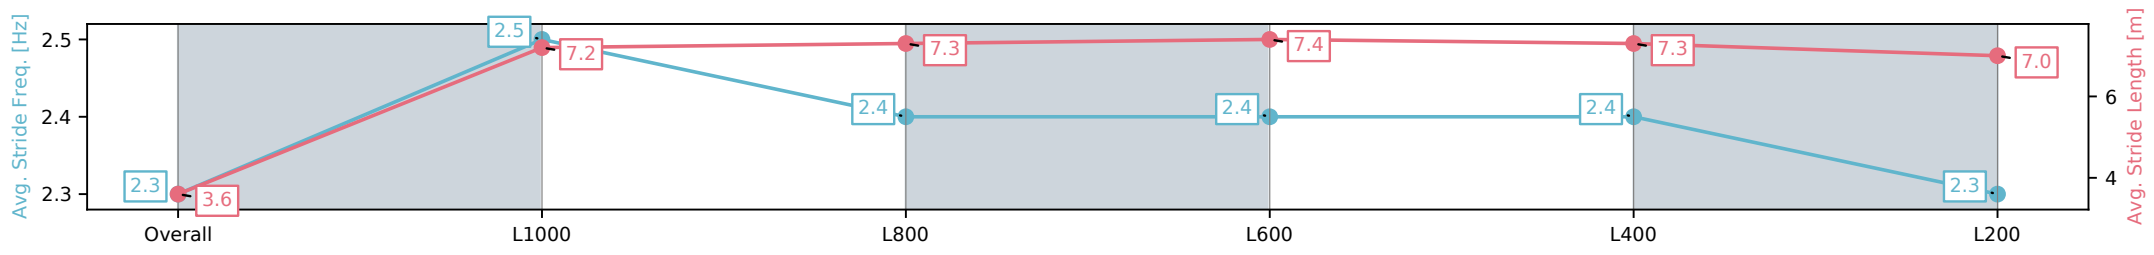

Morphettville SA - Professional

Race 7: Festival Hire Handicap - 1050m

28 December 2024 - 4:02PM

Track Rating: Good 4, Weather: Overcast, Rail Position: +11m
Entire; Sectional 615m

Section	Overall	L1000	L800	L600	L400	L200
Section Times	1:01.75 [8] (0:05.91)	0:55.84 [9] (0:11.04)	0:44.80 [9] (0:11.00)	0:33.80 [11] (0:10.79)	0:23.01 [10] (0:10.97)	0:12.04 [7] (0:12.04)
Average Speed [km/h]	30.4	65.3	66.5	66.9	65.5	59.8
Top Speed [km/h]	57.3	67.8	67.4	67.8	66.4	63.1
Avg. Dist. to Rail [m]	13.7	7.1	3.9	0.9	0.8	2.2
Avg. Stride Freq. [Hz]	2.3	2.5	2.4	2.4	2.4	2.3
Avg. Stride Length [m]	3.6	7.2	7.3	7.4	7.3	7.0