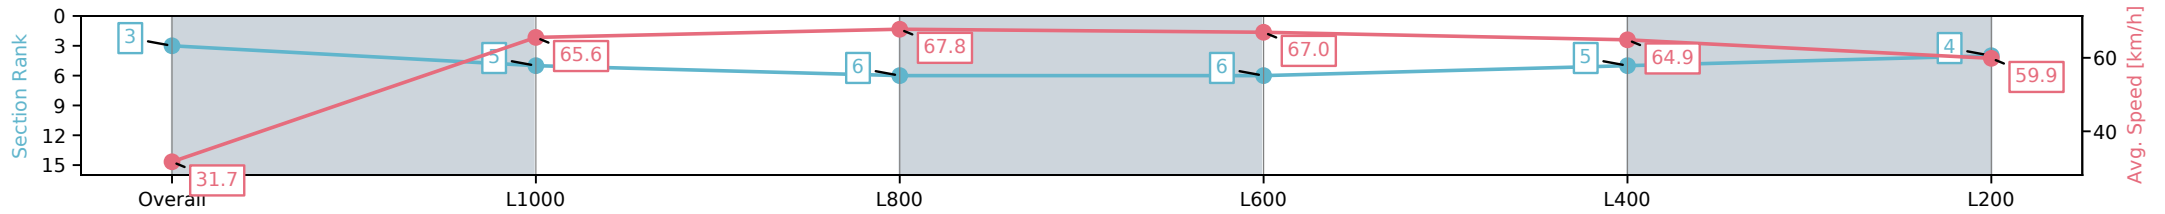

Morphettville SA - Professional

Race 7: Festival Hire Handicap - 1050m

28 December 2024 - 4:02PM

Track Rating: Good 4, Weather: Overcast, Rail Position: +11m
Entire; Sectional 615m

Section	Overall	L1000	L800	L600	L400	L200
Section Times	1:01.53 [3] (0:05.68)	0:55.85 [5] (0:11.00)	0:44.85 [6] (0:10.75)	0:34.10 [6] (0:10.89)	0:23.21 [5] (0:11.18)	0:12.03 [4] (0:12.03)
Average Speed [km/h]	31.7	65.6	67.8	67.0	64.9	59.9
Top Speed [km/h]	59.0	67.5	69.2	67.8	66.3	64.8
Avg. Dist. to Rail [m]	11.7	7.4	3.4	2.7	5.1	5.5
Avg. Stride Freq. [Hz]	2.2	2.4	2.4	2.4	2.4	2.4
Avg. Stride Length [m]	4.0	7.4	7.6	7.5	7.3	7.1