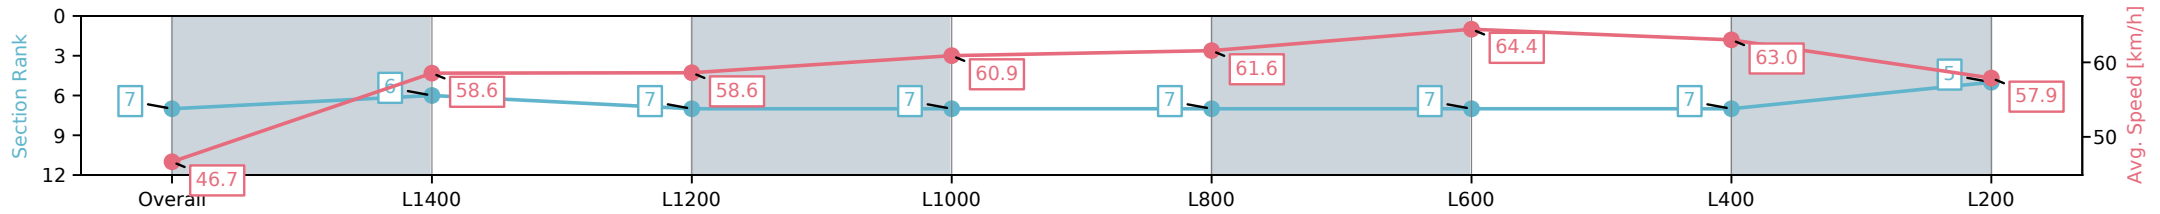

Morphettville SA - Professional

Race 6: Dominant Handicap - 1600m

28 December 2024 - 3:28PM

Track Rating: Good 4, Weather: Overcast, Rail Position: +11m Entire; Sectional 615m

Section	Overall	L1400	L1200	L1000	L800	L600	L400	L200
Section Times	1:39.20 [7] (0:15.41)	1:23.79 [6] (0:12.48)	1:11.31 [7] (0:12.36)	0:58.95 [7] (0:11.81)	0:47.14 [7] (0:11.78)	0:35.36 [7] (0:11.41)	0:23.95 [7] (0:11.50)	0:12.45 [5] (0:12.45)
Average Speed [km/h]	46.7	58.6	58.6	60.9	61.6	64.4	63.0	57.9
Top Speed [km/h]	60.8	60.3	59.7	61.7	63.6	65.1	64.4	61.4
Avg. Dist. to Rail [m]	6.4	2.7	2.3	2.7	2.1	3.8	6.1	5.7
Avg. Stride Freq. [Hz]	2.1	2.2	2.2	2.2	2.2	2.3	2.4	2.2
Avg. Stride Length [m]	6.1	7.1	7.1	7.2	7.4	7.3	7.5	7.1