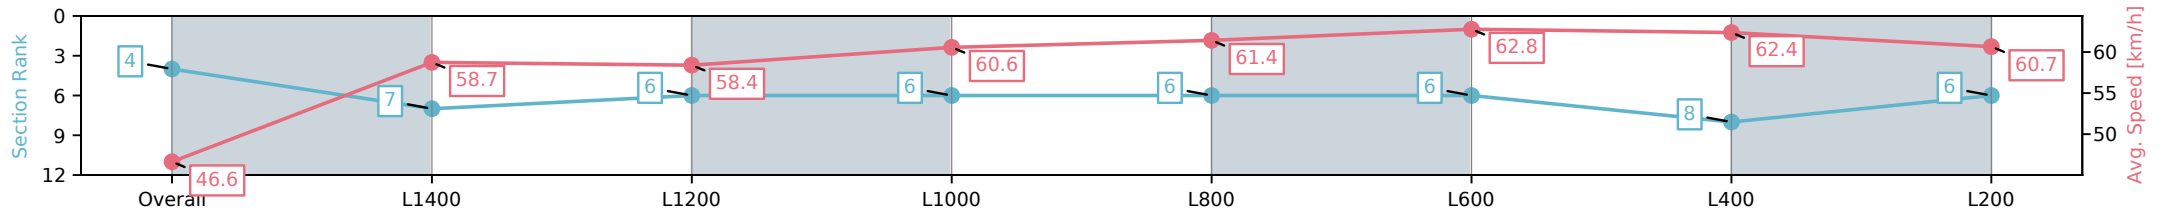

Morphettville SA - Professional

Race 6: Dominant Handicap - 1600m

28 December 2024 - 3:28PM

Track Rating: Good 4, Weather: Overcast, Rail Position: +11m
Entire; Sectional 615m

Section	Overall	L1400	L1200	L1000	L800	L600	L400	L200
Section Times	1:38.81 [4] (0:15.45)	1:23.36 [7] (0:12.35)	1:11.01 [6] (0:12.36)	0:58.65 [6] (0:11.88)	0:46.77 [6] (0:11.78)	0:34.99 [6] (0:11.53)	0:23.46 [8] (0:11.59)	0:11.87 [6] (0:11.87)
Average Speed [km/h]	46.6	58.7	58.4	60.6	61.4	62.8	62.4	60.7
Top Speed [km/h]	59.7	59.8	59.9	61.5	63.1	63.2	63.9	62.2
Avg. Dist. to Rail [m]	5.0	1.6	1.2	1.6	1.1	1.1	3.9	4.2
Avg. Stride Freq. [Hz]	2.2	2.2	2.2	2.3	2.3	2.3	2.3	2.3
Avg. Stride Length [m]	5.9	7.3	7.2	7.1	7.2	7.2	7.2	7.3