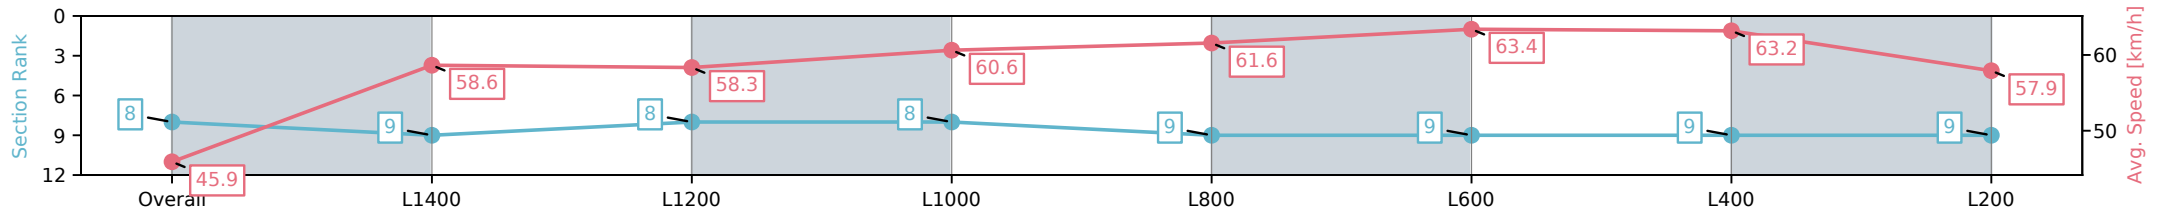

- [] Ranking at each section and finish
- :-:- No data available at this section
- NA No data available

Horse/Jockey Name	WHEELS/Justin Potter
Finish Rank	8
Fastest Section Time (Section)	0:11.46 (L400)
Top Speed [km/h] (Section)	64.0 (L600)
Race State	Finished

Morphettville SA - Professional

Race 6: Dominant Handicap - 1600m

28 December 2024 - 3:28PM

Track Rating: Good 4, Weather: Overcast, Rail Position: +11m
Entire; Sectional 615m

Section	Overall	L1400	L1200	L1000	L800	L600	L400	L200
Section Times	1:39.49 [8] (0:15.70)	1:23.79 [9] (0:12.36)	1:11.43 [8] (0:12.39)	0:59.04 [8] (0:11.88)	0:47.16 [9] (0:11.76)	0:35.40 [9] (0:11.50)	0:23.90 [9] (0:11.46)	0:12.44 [9] (0:12.44)
Average Speed [km/h]	45.9	58.6	58.3	60.6	61.6	63.4	63.2	57.9
Top Speed [km/h]	58.2	60.0	59.9	61.9	62.9	63.9	64.0	62.1
Avg. Dist. to Rail [m]	6.0	1.7	1.4	1.9	1.4	2.3	6.8	8.0
Avg. Stride Freq. [Hz]	2.2	2.3	2.3	2.3	2.3	2.4	2.4	2.3
Avg. Stride Length [m]	5.7	6.9	6.9	7.1	7.2	7.2	7.4	6.9