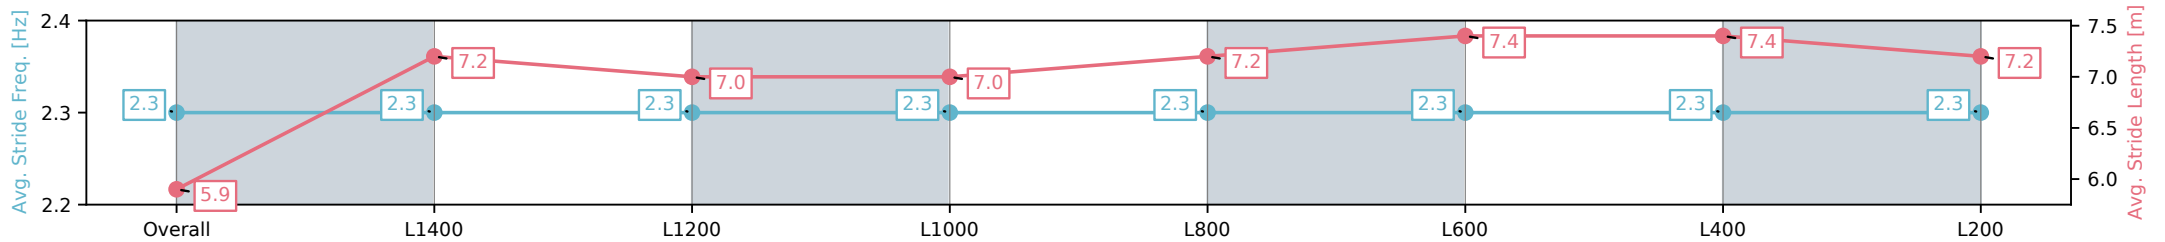

Morphettville SA - Professional

Race 6: Dominant Handicap - 1600m

28 December 2024 - 3:28PM

Track Rating: Good 4, Weather: Overcast, Rail Position: +11m
Entire; Sectional 615m

Section	Overall	L1400	L1200	L1000	L800	L600	L400	L200
Section Times	1:38.91 [5] (0:15.00)	1:23.91 [3] (0:12.30)	1:11.61 [3] (0:12.25)	0:59.36 [3] (0:12.03)	0:47.33 [3] (0:11.85)	0:35.48 [3] (0:11.75)	0:23.73 [4] (0:11.76)	0:11.97 [7] (0:11.97)
Average Speed [km/h]	48.0	58.8	59.0	59.9	61.0	61.7	61.3	60.2
Top Speed [km/h]	60.6	59.2	60.3	60.4	62.3	62.7	62.1	61.6
Avg. Dist. to Rail [m]	1.6	0.9	1.2	1.5	1.2	1.2	1.1	0.7
Avg. Stride Freq. [Hz]	2.3	2.3	2.3	2.3	2.3	2.3	2.3	2.3
Avg. Stride Length [m]	5.9	7.2	7.0	7.0	7.2	7.4	7.4	7.2