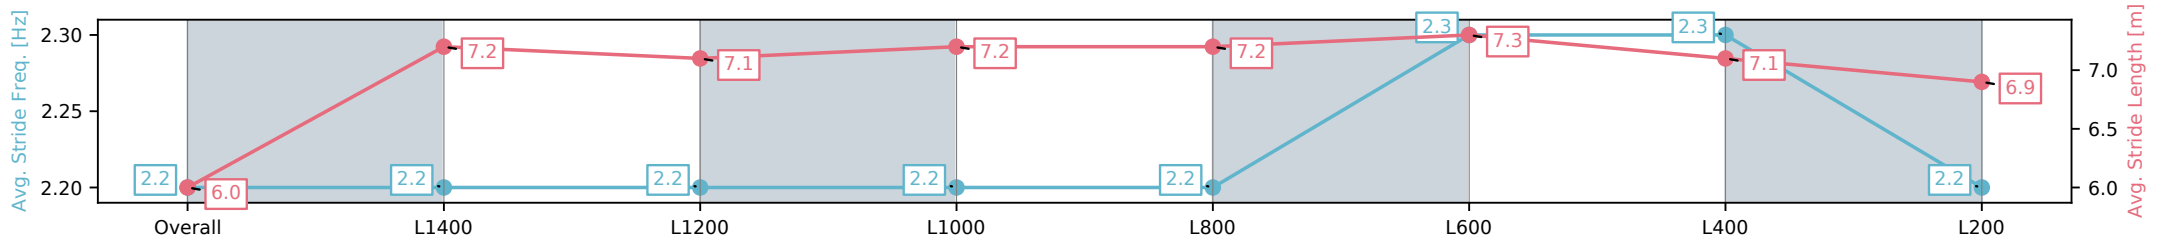

Morphettville SA - Professional

Race 6: Dominant Handicap - 1600m

28 December 2024 - 3:28PM

Track Rating: Good 4, Weather: Overcast, Rail Position: +11m Entire; Sectional 615m

Section	Overall	L1400	L1200	L1000	L800	L600	L400	L200
Section Times	1:39.56 [9] (0:14.83)	1:24.73 [1] (0:12.28)	1:12.44 [2] (0:12.27)	1:00.17 [2] (0:12.02)	0:48.15 [2] (0:11.88)	0:36.27 [2] (0:11.83)	0:24.44 [3] (0:11.88)	0:12.56 [8] (0:12.56)
Average Speed [km/h]	48.6	59.4	59.0	60.0	61.0	61.5	60.7	57.2
Top Speed [km/h]	60.5	60.4	60.1	60.7	61.8	62.0	61.7	61.2
Avg. Dist. to Rail [m]	6.7	3.0	2.2	2.7	2.1	1.8	2.7	3.1
Avg. Stride Freq. [Hz]	2.2	2.2	2.2	2.2	2.2	2.3	2.3	2.2
Avg. Stride Length [m]	6.0	7.2	7.1	7.2	7.2	7.3	7.1	6.9

- [] Ranking at each section and finish
- :-:- No data available at this section
- NA No data available