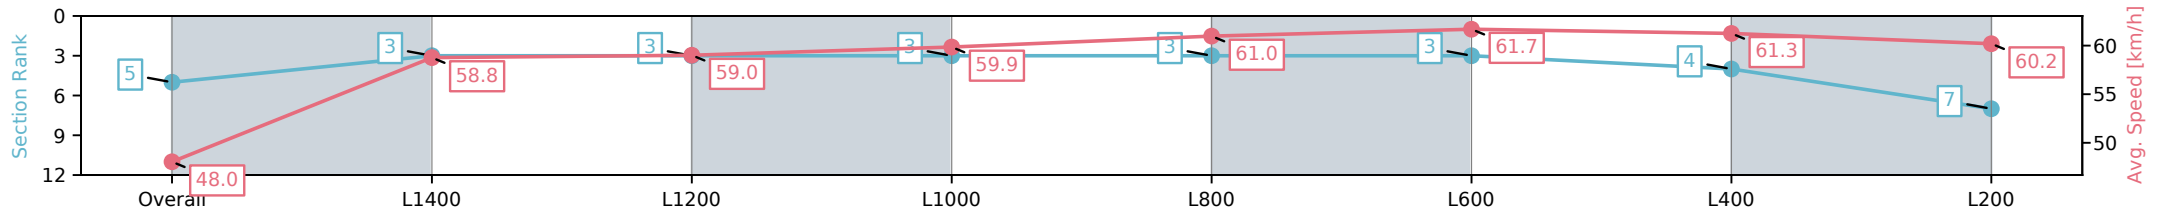

Morphettville SA - Professional

Race 6: Dominant Handicap - 1600m

28 December 2024 - 3:28PM

Track Rating: Good 4, Weather: Overcast, Rail Position: +11m
Entire; Sectional 615m

Section	Overall	L1400	L1200	L1000	L800	L600	L400	L200
Section Times	1:38.91 [5] (0:15.00)	1:23.91 [3] (0:12.30)	1:11.61 [3] (0:12.25)	0:59.36 [3] (0:12.03)	0:47.33 [3] (0:11.85)	0:35.48 [3] (0:11.75)	0:23.73 [4] (0:11.76)	0:11.97 [7] (0:11.97)
Average Speed [km/h]	48.0	58.8	59.0	59.9	61.0	61.7	61.3	60.2
Top Speed [km/h]	60.6	59.2	60.3	60.4	62.3	62.7	62.1	61.6
Avg. Dist. to Rail [m]	1.6	0.9	1.2	1.5	1.2	1.2	1.1	0.7
Avg. Stride Freq. [Hz]	2.3	2.3	2.3	2.3	2.3	2.3	2.3	2.3
Avg. Stride Length [m]	5.9	7.2	7.0	7.0	7.2	7.4	7.4	7.2