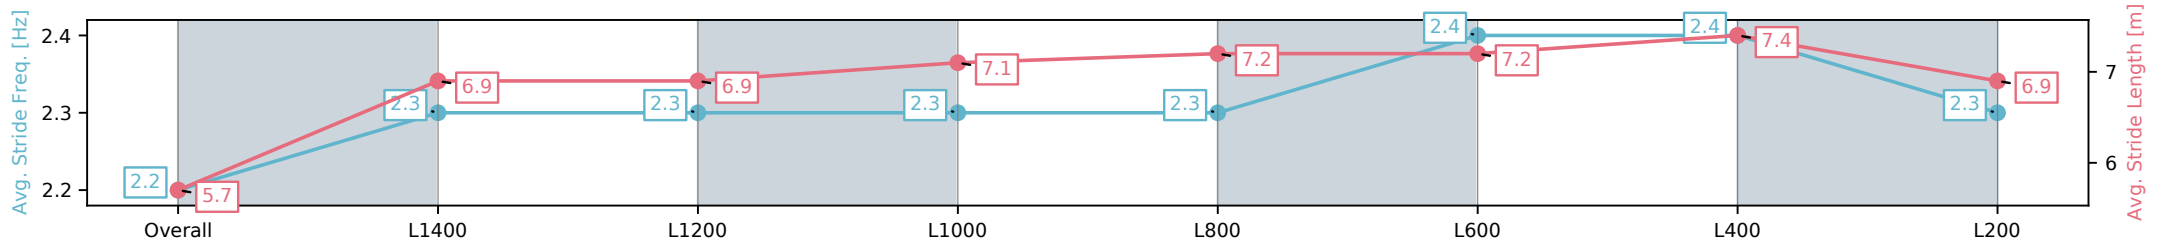

- [] Ranking at each section and finish
- :-:- No data available at this section
- NA No data available

Horse/Jockey Name	WHEELS/Justin Potter
Finish Rank	8
Fastest Section Time (Section)	0:11.46 (L400)
Top Speed [km/h] (Section)	64.0 (L600)
Race State	Finished

Morphettville SA - Professional

Race 6: Dominant Handicap - 1600m

28 December 2024 - 3:28PM

Track Rating: Good 4, Weather: Overcast, Rail Position: +11m
Entire; Sectional 615m

Section	Overall	L1400	L1200	L1000	L800	L600	L400	L200
Section Times	1:39.49 [8] (0:15.70)	1:23.79 [9] (0:12.36)	1:11.43 [8] (0:12.39)	0:59.04 [8] (0:11.88)	0:47.16 [9] (0:11.76)	0:35.40 [9] (0:11.50)	0:23.90 [9] (0:11.46)	0:12.44 [9] (0:12.44)
Average Speed [km/h]	45.9	58.6	58.3	60.6	61.6	63.4	63.2	57.9
Top Speed [km/h]	58.2	60.0	59.9	61.9	62.9	63.9	64.0	62.1
Avg. Dist. to Rail [m]	6.0	1.7	1.4	1.9	1.4	2.3	6.8	8.0
Avg. Stride Freq. [Hz]	2.2	2.3	2.3	2.3	2.3	2.4	2.4	2.3
Avg. Stride Length [m]	5.7	6.9	6.9	7.1	7.2	7.2	7.4	6.9