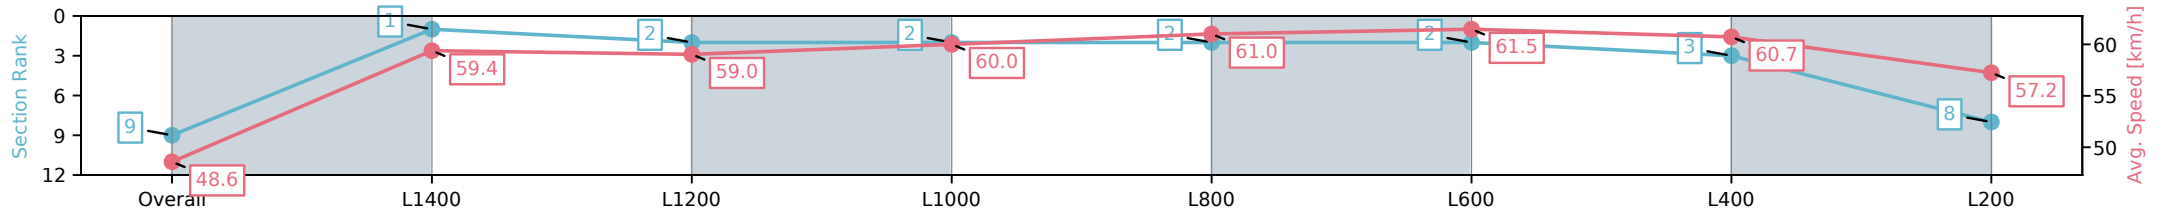

Morphettville SA - Professional

Race 6: Dominant Handicap - 1600m

28 December 2024 - 3:28PM

Track Rating: Good 4, Weather: Overcast, Rail Position: +11m Entire; Sectional 615m

Section	Overall	L1400	L1200	L1000	L800	L600	L400	L200
Section Times	1:39.56 [9] (0:14.83)	1:24.73 [1] (0:12.28)	1:12.44 [2] (0:12.27)	1:00.17 [2] (0:12.02)	0:48.15 [2] (0:11.88)	0:36.27 [2] (0:11.83)	0:24.44 [3] (0:11.88)	0:12.56 [8] (0:12.56)
Average Speed [km/h]	48.6	59.4	59.0	60.0	61.0	61.5	60.7	57.2
Top Speed [km/h]	60.5	60.4	60.1	60.7	61.8	62.0	61.7	61.2
Avg. Dist. to Rail [m]	6.7	3.0	2.2	2.7	2.1	1.8	2.7	3.1
Avg. Stride Freq. [Hz]	2.2	2.2	2.2	2.2	2.2	2.3	2.3	2.2
Avg. Stride Length [m]	6.0	7.2	7.1	7.2	7.2	7.3	7.1	6.9

- [] Ranking at each section and finish
- :-:- No data available at this section
- NA No data available