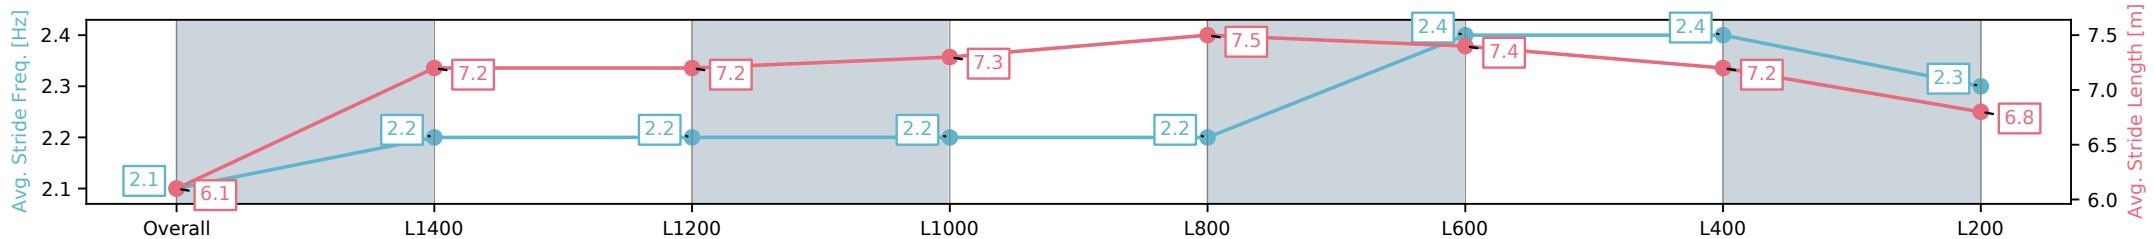

Morphettville SA - Professional

Race 6: Dominant Handicap - 1600m

28 December 2024 - 3:28PM

Track Rating: Good 4, Weather: Overcast, Rail Position: +11m Entire; Sectional 615m

Section	Overall	L1400	L1200	L1000	L800	L600	L400	L200
Section Times	1:39.17 [6] (0:15.62)	1:23.55 [8] (0:12.48)	1:11.07 [9] (0:12.42)	0:58.65 [9] (0:11.81)	0:46.84 [8] (0:11.62)	0:35.22 [8] (0:11.28)	0:23.93 [6] (0:11.42)	0:12.51 [4] (0:12.51)
Average Speed [km/h]	46.2	58.3	58.4	60.9	62.5	65.4	63.5	57.6
Top Speed [km/h]	56.2	60.4	60.1	62.0	65.4	65.7	64.9	61.3
Avg. Dist. to Rail [m]	7.6	2.7	2.3	2.9	2.6	4.5	6.6	6.6
Avg. Stride Freq. [Hz]	2.1	2.2	2.2	2.2	2.2	2.4	2.4	2.3
Avg. Stride Length [m]	6.1	7.2	7.2	7.3	7.5	7.4	7.2	6.8

- [] Ranking at each section and finish
- :-:- No data available at this section
- NA No data available

Horse/Jockey Name	METRICAL/Jason Holder
Finish Rank	7
Fastest Section Time (Section)	0:11.41 (L600)
Top Speed [km/h] (Section)	65.1 (L800)
Race State	Finished