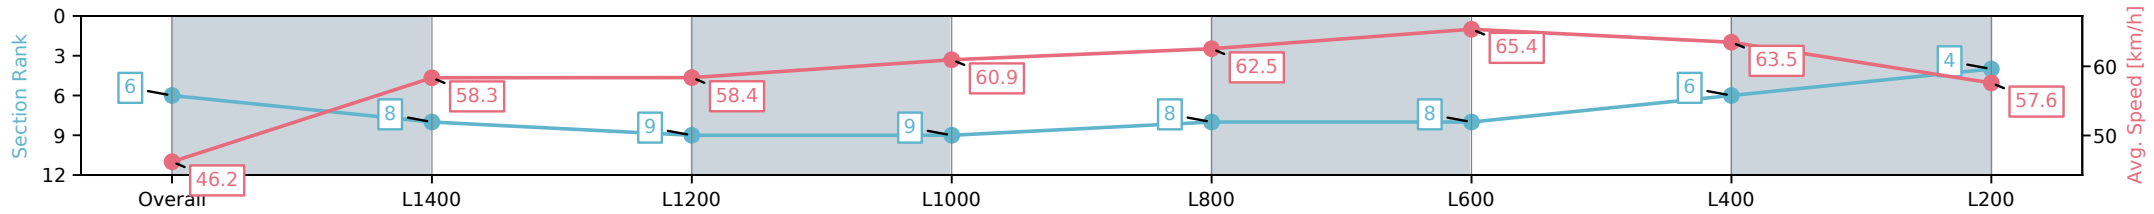

Morphettville SA - Professional

Race 6: Dominant Handicap - 1600m

28 December 2024 - 3:28PM

Track Rating: Good 4, Weather: Overcast, Rail Position: +11m Entire; Sectional 615m

Section	Overall	L1400	L1200	L1000	L800	L600	L400	L200
Section Times	1:39.17 [6] (0:15.62)	1:23.55 [8] (0:12.48)	1:11.07 [9] (0:12.42)	0:58.65 [9] (0:11.81)	0:46.84 [8] (0:11.62)	0:35.22 [8] (0:11.28)	0:23.93 [6] (0:11.42)	0:12.51 [4] (0:12.51)
Average Speed [km/h]	46.2	58.3	58.4	60.9	62.5	65.4	63.5	57.6
Top Speed [km/h]	56.2	60.4	60.1	62.0	65.4	65.7	64.9	61.3
Avg. Dist. to Rail [m]	7.6	2.7	2.3	2.9	2.6	4.5	6.6	6.6
Avg. Stride Freq. [Hz]	2.1	2.2	2.2	2.2	2.2	2.4	2.4	2.3
Avg. Stride Length [m]	6.1	7.2	7.2	7.3	7.5	7.4	7.2	6.8

- [] Ranking at each section and finish
- :-:- No data available at this section
- NA No data available

Horse/Jockey Name	METRICAL/Jason Holder
Finish Rank	7
Fastest Section Time (Section)	0:11.41 (L600)
Top Speed [km/h] (Section)	65.1 (L800)
Race State	Finished