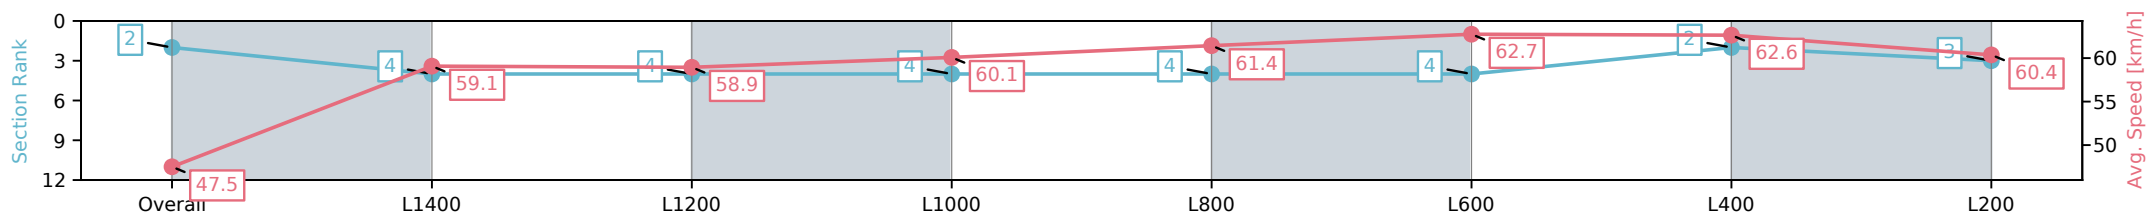

Morphettville SA - Professional

Race 6: Dominant Handicap - 1600m

28 December 2024 - 3:28PM

Track Rating: Good 4, Weather: Overcast, Rail Position: +11m Entire; Sectional 615m

Section	Overall	L1400	L1200	L1000	L800	L600	L400	L200
Section Times	1:38.51 [2] (0:15.16)	1:23.35 [4] (0:12.31)	1:11.04 [4] (0:12.24)	0:58.80 [4] (0:11.98)	0:46.82 [4] (0:11.78)	0:35.04 [4] (0:11.60)	0:23.44 [2] (0:11.51)	0:11.93 [3] (0:11.93)
Average Speed [km/h]	47.5	59.1	58.9	60.1	61.4	62.7	62.6	60.4
Top Speed [km/h]	60.2	59.8	60.3	61.2	62.8	63.0	63.7	62.9
Avg. Dist. to Rail [m]	2.8	1.9	1.0	1.9	1.6	1.8	2.6	3.4
Avg. Stride Freq. [Hz]	2.2	2.3	2.2	2.3	2.2	2.3	2.4	2.3
Avg. Stride Length [m]	5.8	7.3	7.3	7.4	7.6	7.6	7.4	7.2