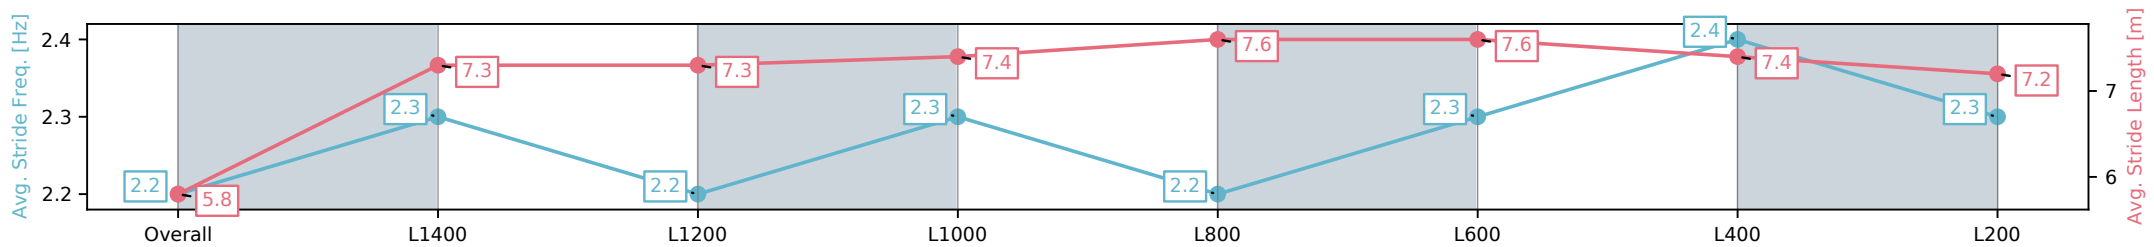

Morphettville SA - Professional

Race 6: Dominant Handicap - 1600m

28 December 2024 - 3:28PM

Track Rating: Good 4, Weather: Overcast, Rail Position: +11m Entire; Sectional 615m

Section	Overall	L1400	L1200	L1000	L800	L600	L400	L200
Section Times	1:38.51 [2] (0:15.16)	1:23.35 [4] (0:12.31)	1:11.04 [4] (0:12.24)	0:58.80 [4] (0:11.98)	0:46.82 [4] (0:11.78)	0:35.04 [4] (0:11.60)	0:23.44 [2] (0:11.51)	0:11.93 [3] (0:11.93)
Average Speed [km/h]	47.5	59.1	58.9	60.1	61.4	62.7	62.6	60.4
Top Speed [km/h]	60.2	59.8	60.3	61.2	62.8	63.0	63.7	62.9
Avg. Dist. to Rail [m]	2.8	1.9	1.0	1.9	1.6	1.8	2.6	3.4
Avg. Stride Freq. [Hz]	2.2	2.3	2.2	2.3	2.2	2.3	2.4	2.3
Avg. Stride Length [m]	5.8	7.3	7.3	7.4	7.6	7.6	7.4	7.2