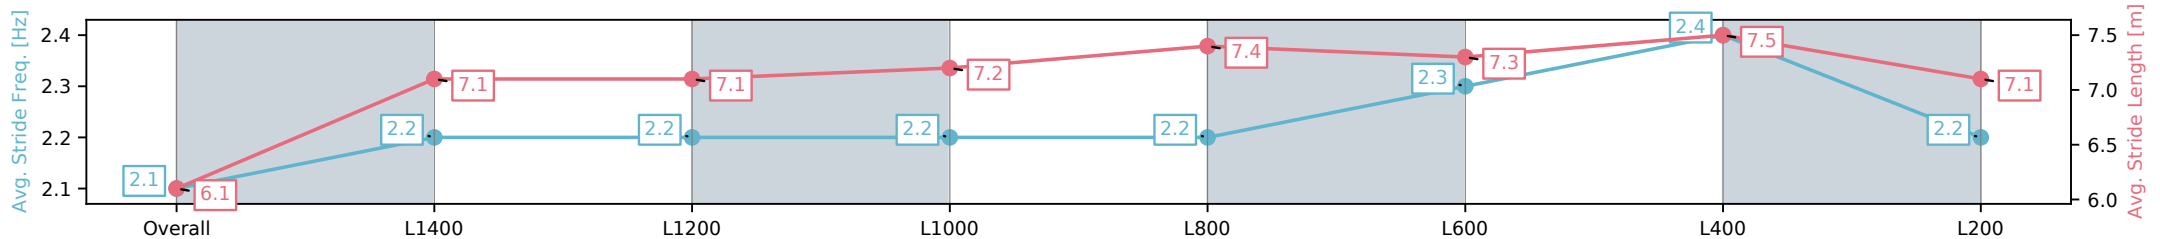

- [] Ranking at each section and finish
- :-:- No data available at this section
- NA No data available

Horse/Jockey Name	METRICAL/Jason Holder
Finish Rank	7
Fastest Section Time (Section)	0:11.41 (L600)
Top Speed [km/h] (Section)	65.1 (L800)
Race State	Finished

Morphettville SA - Professional

Race 6: Dominant Handicap - 1600m

28 December 2024 - 3:28PM

Track Rating: Good 4, Weather: Overcast, Rail Position: +11m Entire; Sectional 615m

Section	Overall	L1400	L1200	L1000	L800	L600	L400	L200
Section Times	1:39.20 [7] (0:15.41)	1:23.79 [6] (0:12.48)	1:11.31 [7] (0:12.36)	0:58.95 [7] (0:11.81)	0:47.14 [7] (0:11.78)	0:35.36 [7] (0:11.41)	0:23.95 [7] (0:11.50)	0:12.45 [5] (0:12.45)
Average Speed [km/h]	46.7	58.6	58.6	60.9	61.6	64.4	63.0	57.9
Top Speed [km/h]	60.8	60.3	59.7	61.7	63.6	65.1	64.4	61.4
Avg. Dist. to Rail [m]	6.4	2.7	2.3	2.7	2.1	3.8	6.1	5.7
Avg. Stride Freq. [Hz]	2.1	2.2	2.2	2.2	2.2	2.3	2.4	2.2
Avg. Stride Length [m]	6.1	7.1	7.1	7.2	7.4	7.3	7.5	7.1

- [] Ranking at each section and finish
- :-:- No data available at this section
- NA No data available

Horse/Jockey Name	WHEELS/Justin Potter
Finish Rank	8
Fastest Section Time (Section)	0:11.46 (L400)
Top Speed [km/h] (Section)	64.0 (L600)
Race State	Finished