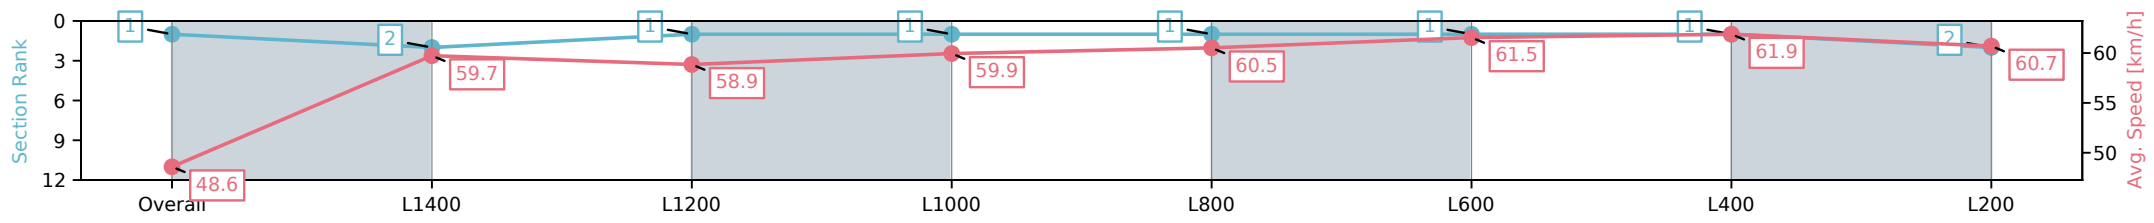

28 December 2024 - 3:28PM

Track Rating: Good 4, Weather: Overcast, Rail Position: +11m
Entire; Sectional 615m

Section	Overall	L1400	L1200	L1000	L800	L600	L400	L200
Section Times	1:38.44 [1] (0:14.83)	1:23.61 [2] (0:12.14)	1:11.47 [1] (0:12.26)	0:59.21 [1] (0:12.00)	0:47.21 [1] (0:11.94)	0:35.27 [1] (0:11.76)	0:23.51 [1] (0:11.64)	0:11.87 [2] (0:11.87)
Average Speed [km/h]	48.6	59.7	58.9	59.9	60.5	61.5	61.9	60.7
Top Speed [km/h]	61.4	61.3	59.4	61.1	61.3	61.9	63.3	63.1
Avg. Dist. to Rail [m]	4.9	1.6	0.7	1.3	1.0	0.7	1.4	2.2
Avg. Stride Freq. [Hz]	2.2	2.3	2.3	2.3	2.3	2.3	2.3	2.3
Avg. Stride Length [m]	6.1	7.2	7.2	7.1	6.9	7.0	7.3	7.2