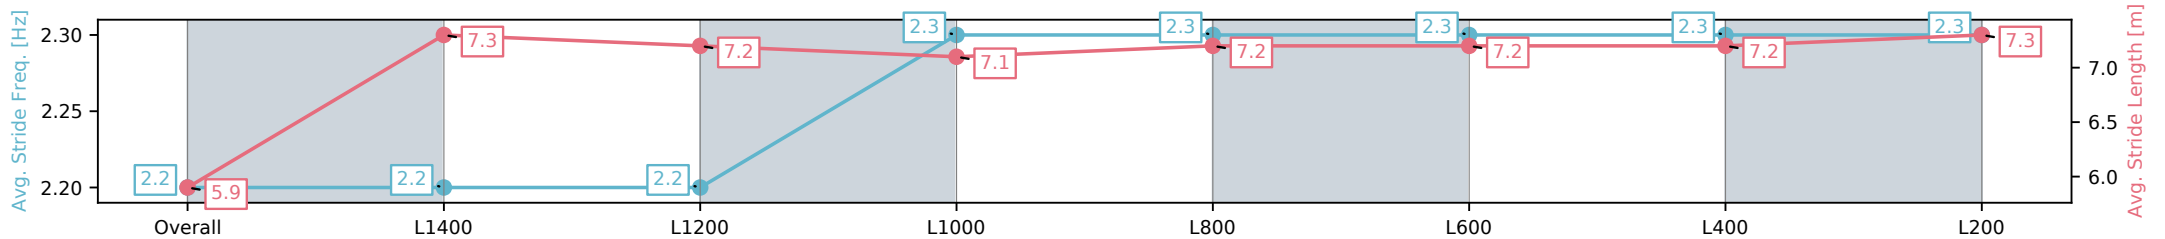

Morphettville SA - Professional

Race 6: Dominant Handicap - 1600m

28 December 2024 - 3:28PM

Track Rating: Good 4, Weather: Overcast, Rail Position: +11m
Entire; Sectional 615m

Section	Overall	L1400	L1200	L1000	L800	L600	L400	L200
Section Times	1:38.81 [4] (0:15.45)	1:23.36 [7] (0:12.35)	1:11.01 [6] (0:12.36)	0:58.65 [6] (0:11.88)	0:46.77 [6] (0:11.78)	0:34.99 [6] (0:11.53)	0:23.46 [8] (0:11.59)	0:11.87 [6] (0:11.87)
Average Speed [km/h]	46.6	58.7	58.4	60.6	61.4	62.8	62.4	60.7
Top Speed [km/h]	59.7	59.8	59.9	61.5	63.1	63.2	63.9	62.2
Avg. Dist. to Rail [m]	5.0	1.6	1.2	1.6	1.1	1.1	3.9	4.2
Avg. Stride Freq. [Hz]	2.2	2.2	2.2	2.3	2.3	2.3	2.3	2.3
Avg. Stride Length [m]	5.9	7.3	7.2	7.1	7.2	7.2	7.2	7.3