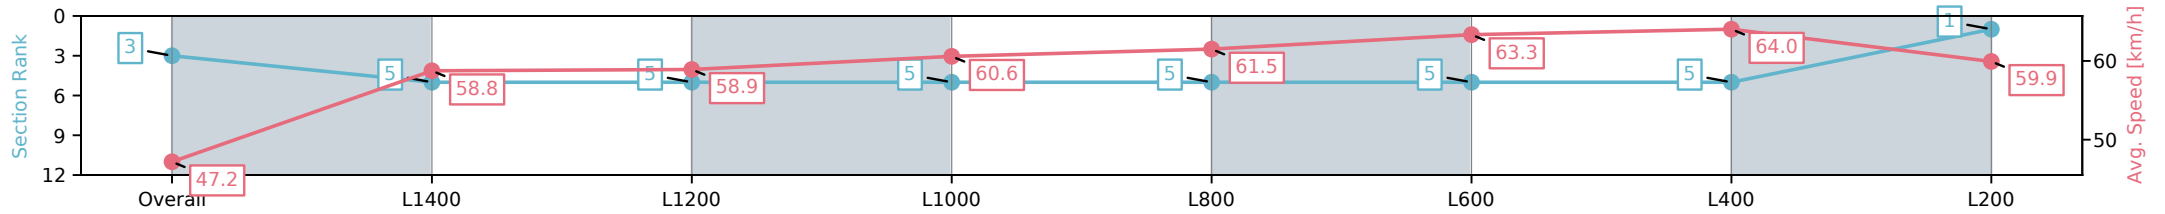

Morphettville SA - Professional

Race 6: Dominant Handicap - 1600m

28 December 2024 - 3:28PM

Track Rating: Good 4, Weather: Overcast, Rail Position: +11m
Entire; Sectional 615m

Section	Overall	L1400	L1200	L1000	L800	L600	L400	L200
Section Times	1:38.55 [3] (0:15.28)	1:23.27 [5] (0:12.38)	1:10.89 [5] (0:12.33)	0:58.56 [5] (0:11.89)	0:46.67 [5] (0:11.81)	0:34.86 [5] (0:11.53)	0:23.33 [5] (0:11.32)	0:12.01 [1] (0:12.01)
Average Speed [km/h]	47.2	58.8	58.9	60.6	61.5	63.3	64.0	59.9
Top Speed [km/h]	58.9	59.8	60.1	61.9	62.6	64.4	64.6	63.2
Avg. Dist. to Rail [m]	4.1	2.6	2.4	2.9	2.4	3.0	4.1	4.4
Avg. Stride Freq. [Hz]	2.2	2.3	2.3	2.3	2.3	2.4	2.5	2.4
Avg. Stride Length [m]	6.0	7.1	6.8	7.0	7.1	6.9	7.2	7.0