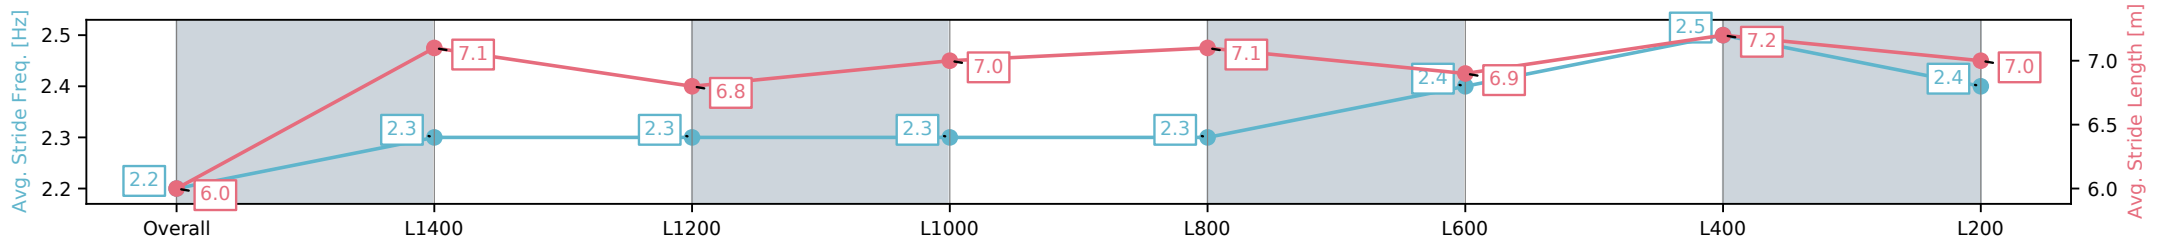

Morphettville SA - Professional

Race 6: Dominant Handicap - 1600m

28 December 2024 - 3:28PM

Track Rating: Good 4, Weather: Overcast, Rail Position: +11m
Entire; Sectional 615m

Section	Overall	L1400	L1200	L1000	L800	L600	L400	L200
Section Times	1:38.55 [3] (0:15.28)	1:23.27 [5] (0:12.38)	1:10.89 [5] (0:12.33)	0:58.56 [5] (0:11.89)	0:46.67 [5] (0:11.81)	0:34.86 [5] (0:11.53)	0:23.33 [5] (0:11.32)	0:12.01 [1] (0:12.01)
Average Speed [km/h]	47.2	58.8	58.9	60.6	61.5	63.3	64.0	59.9
Top Speed [km/h]	58.9	59.8	60.1	61.9	62.6	64.4	64.6	63.2
Avg. Dist. to Rail [m]	4.1	2.6	2.4	2.9	2.4	3.0	4.1	4.4
Avg. Stride Freq. [Hz]	2.2	2.3	2.3	2.3	2.3	2.4	2.5	2.4
Avg. Stride Length [m]	6.0	7.1	6.8	7.0	7.1	6.9	7.2	7.0