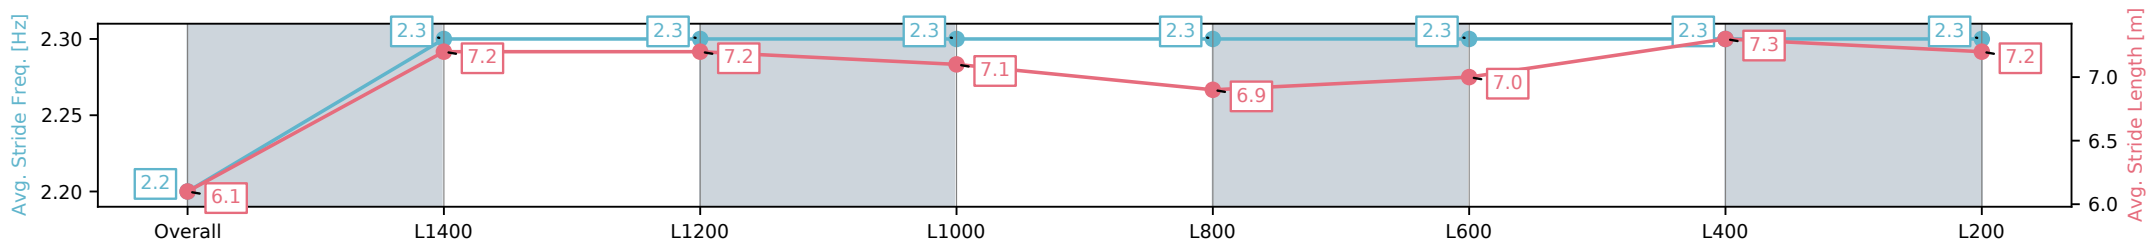

28 December 2024 - 3:28PM

Track Rating: Good 4, Weather: Overcast, Rail Position: +11m
Entire; Sectional 615m

Section	Overall	L1400	L1200	L1000	L800	L600	L400	L200
Section Times	1:38.44 [1] (0:14.83)	1:23.61 [2] (0:12.14)	1:11.47 [1] (0:12.26)	0:59.21 [1] (0:12.00)	0:47.21 [1] (0:11.94)	0:35.27 [1] (0:11.76)	0:23.51 [1] (0:11.64)	0:11.87 [2] (0:11.87)
Average Speed [km/h]	48.6	59.7	58.9	59.9	60.5	61.5	61.9	60.7
Top Speed [km/h]	61.4	61.3	59.4	61.1	61.3	61.9	63.3	63.1
Avg. Dist. to Rail [m]	4.9	1.6	0.7	1.3	1.0	0.7	1.4	2.2
Avg. Stride Freq. [Hz]	2.2	2.3	2.3	2.3	2.3	2.3	2.3	2.3
Avg. Stride Length [m]	6.1	7.2	7.2	7.1	6.9	7.0	7.3	7.2