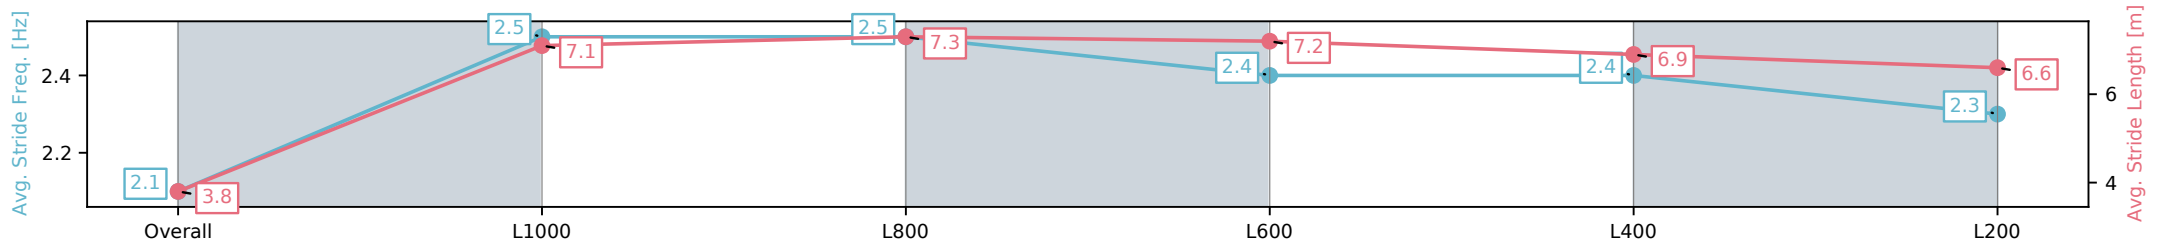

- [] Ranking at each section and finish
- :-:- No data available at this section
- NA No data available

Horse/Jockey Name	FOURTH POWER/Ben Price
Finish Rank	8
Fastest Section Time (Section)	0:10.60 (L800)
Top Speed [km/h] (Section)	69.3 (L1000)
Race State	Finished

Morphettville SA - Professional

Race 2: Sportsbet Fast Form Handicap - 1050m

28 December 2024 - 1:03PM

Track Rating: Good 4, Weather: Overcast, Rail Position: +11m
Entire; Sectional 615m

Section	Overall	L1000	L800	L600	L400	L200
Section Times	1:02.55 [8] (0:05.95)	0:56.60 [5] (0:10.91)	0:45.69 [5] (0:10.60)	0:35.09 [5] (0:10.83)	0:24.26 [6] (0:11.38)	0:12.88 [6] (0:12.88)
Average Speed [km/h]	30.3	65.9	68.3	66.0	63.3	55.8
Top Speed [km/h]	58.0	69.0	69.3	67.8	64.6	60.5
Avg. Dist. to Rail [m]	6.3	2.9	1.2	0.9	1.4	3.8
Avg. Stride Freq. [Hz]	2.1	2.5	2.5	2.4	2.4	2.3
Avg. Stride Length [m]	3.8	7.1	7.3	7.2	6.9	6.6

- [] Ranking at each section and finish
- :-:- No data available at this section
- NA No data available