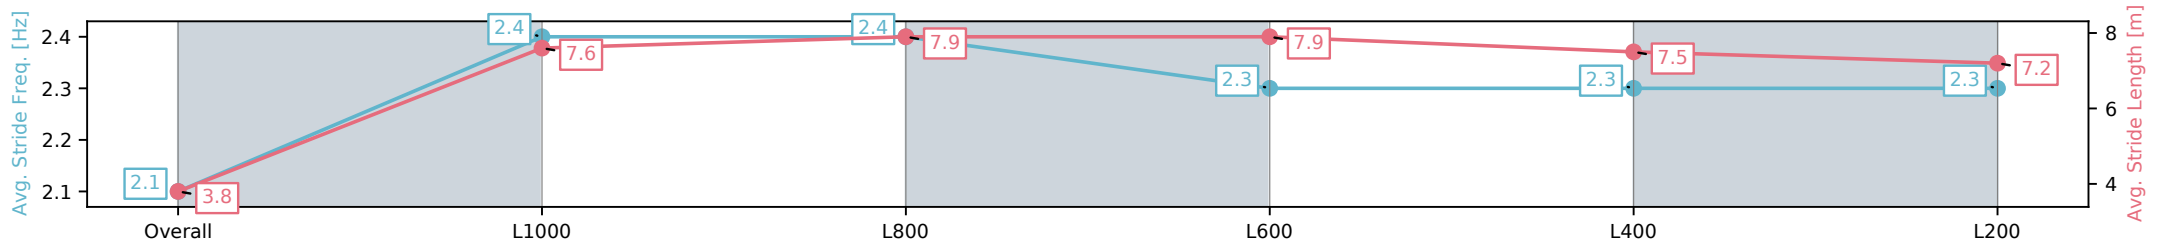

Morphettville SA - Professional

Race 2: Sportsbet Fast Form Handicap - 1050m

28 December 2024 - 1:03PM

Track Rating: Good 4, Weather: Overcast, Rail Position: +11m
Entire; Sectional 615m

Section	Overall	L1000	L800	L600	L400	L200
Section Times	1:01.73 [5] (0:06.01)	0:55.72 [7] (0:11.11)	0:44.61 [7] (0:10.65)	0:33.96 [7] (0:10.78)	0:23.18 [7] (0:11.14)	0:12.04 [7] (0:12.04)
Average Speed [km/h]	30.1	64.9	67.6	66.8	64.7	59.9
Top Speed [km/h]	58.0	67.4	68.7	68.9	66.7	64.0
Avg. Dist. to Rail [m]	6.4	2.2	0.4	0.5	3.7	6.4
Avg. Stride Freq. [Hz]	2.1	2.4	2.4	2.3	2.3	2.3
Avg. Stride Length [m]	3.8	7.6	7.9	7.9	7.5	7.2

- [] Ranking at each section and finish
- :-:- No data available at this section
- NA No data available

Horse/Jockey Name	SECRET WAR/Teagan Voorham
Finish Rank	6
Fastest Section Time (Section)	0:10.51 (L800)
Top Speed [km/h] (Section)	70.0 (Overall)
Race State	Finished