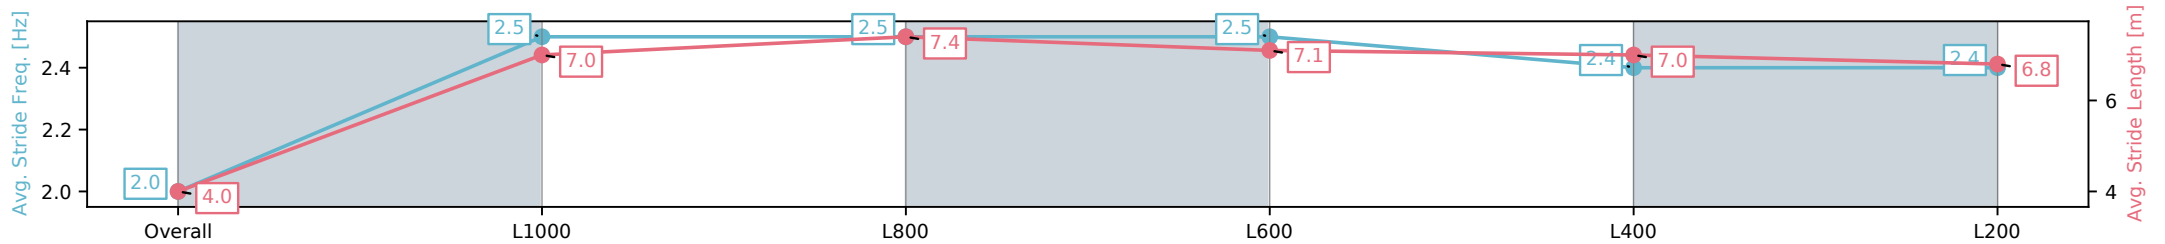

- [] Ranking at each section and finish
- :-:- No data available at this section
- NA No data available

Horse/Jockey Name	HOWL/Justin Potter
Finish Rank	7
Fastest Section Time (Section)	0:10.61 (L800)
Top Speed [km/h] (Section)	68.6 (L1000)
Race State	Finished

Morphettville SA - Professional

Race 2: Sportsbet Fast Form Handicap - 1050m

28 December 2024 - 1:03PM

Track Rating: Good 4, Weather: Overcast, Rail Position: +11m
Entire; Sectional 615m

Section	Overall	L1000	L800	L600	L400	L200
Section Times	1:02.18 [7] (0:06.25)	0:55.93 [8] (0:11.12)	0:44.81 [8] (0:10.61)	0:34.20 [8] (0:10.84)	0:23.36 [8] (0:11.26)	0:12.10 [8] (0:12.10)
Average Speed [km/h]	28.9	64.7	67.6	66.1	63.9	59.5
Top Speed [km/h]	55.3	68.2	68.6	67.3	65.3	63.4
Avg. Dist. to Rail [m]	4.4	0.6	0.7	1.4	1.3	3.0
Avg. Stride Freq. [Hz]	2.0	2.5	2.5	2.5	2.4	2.4
Avg. Stride Length [m]	4.0	7.0	7.4	7.1	7.0	6.8

- [] Ranking at each section and finish
- :-:- No data available at this section
- NA No data available

Horse/Jockey Name	FOURTH POWER/Ben Price
Finish Rank	8
Fastest Section Time (Section)	0:10.60 (L800)
Top Speed [km/h] (Section)	69.3 (L1000)
Race State	Finished