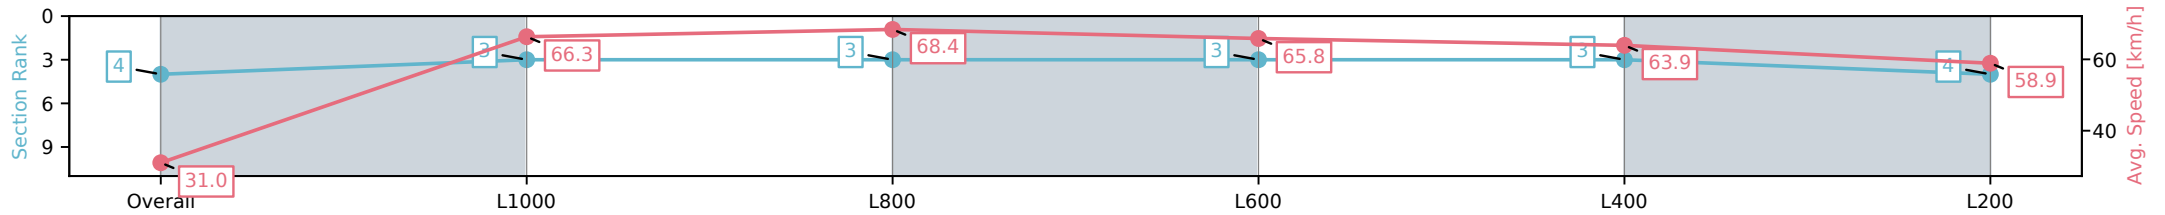

Morphettville SA - Professional

Race 2: Sportsbet Fast Form Handicap - 1050m

28 December 2024 - 1:03PM

Track Rating: Good 4, Weather: Overcast, Rail Position: +11m
Entire; Sectional 615m

Section	Overall	L1000	L800	L600	L400	L200
Section Times	1:01.67 [4] (0:05.83)	0:55.84 [3] (0:10.84)	0:45.00 [3] (0:10.53)	0:34.47 [3] (0:10.97)	0:23.50 [3] (0:11.28)	0:12.22 [4] (0:12.22)
Average Speed [km/h]	31.0	66.3	68.4	65.8	63.9	58.9
Top Speed [km/h]	58.5	69.5	69.3	67.5	65.1	62.9
Avg. Dist. to Rail [m]	4.3	1.5	0.3	0.5	2.3	3.4
Avg. Stride Freq. [Hz]	1.9	2.4	2.4	2.3	2.3	2.3
Avg. Stride Length [m]	4.4	7.7	8.0	7.9	7.6	7.3