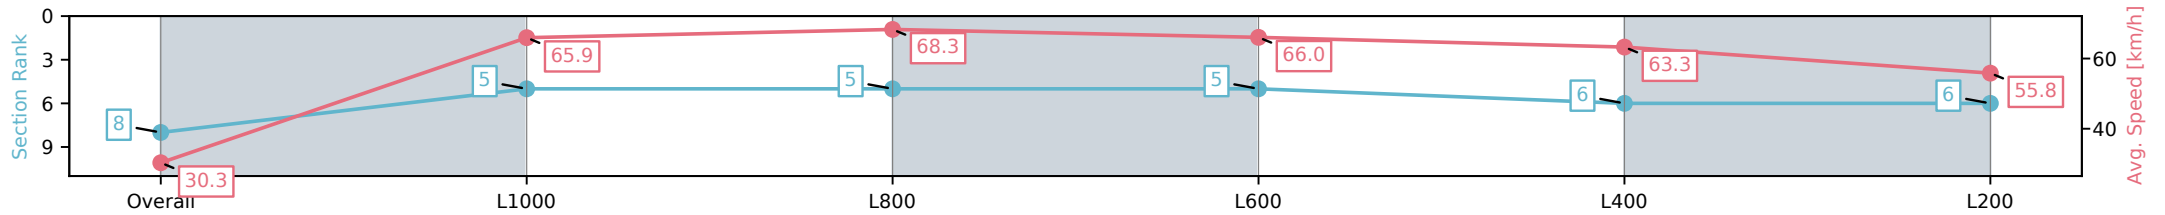

- [] Ranking at each section and finish
- :-:- No data available at this section
- NA No data available

Horse/Jockey Name	FOURTH POWER/Ben Price
Finish Rank	8
Fastest Section Time (Section)	0:10.60 (L800)
Top Speed [km/h] (Section)	69.3 (L1000)
Race State	Finished

Morphettville SA - Professional

Race 2: Sportsbet Fast Form Handicap - 1050m

28 December 2024 - 1:03PM

Track Rating: Good 4, Weather: Overcast, Rail Position: +11m
Entire; Sectional 615m

Section	Overall	L1000	L800	L600	L400	L200
Section Times	1:02.55 [8] (0:05.95)	0:56.60 [5] (0:10.91)	0:45.69 [5] (0:10.60)	0:35.09 [5] (0:10.83)	0:24.26 [6] (0:11.38)	0:12.88 [6] (0:12.88)
Average Speed [km/h]	30.3	65.9	68.3	66.0	63.3	55.8
Top Speed [km/h]	58.0	69.0	69.3	67.8	64.6	60.5
Avg. Dist. to Rail [m]	6.3	2.9	1.2	0.9	1.4	3.8
Avg. Stride Freq. [Hz]	2.1	2.5	2.5	2.4	2.4	2.3
Avg. Stride Length [m]	3.8	7.1	7.3	7.2	6.9	6.6

- [] Ranking at each section and finish
- :-:- No data available at this section
- NA No data available