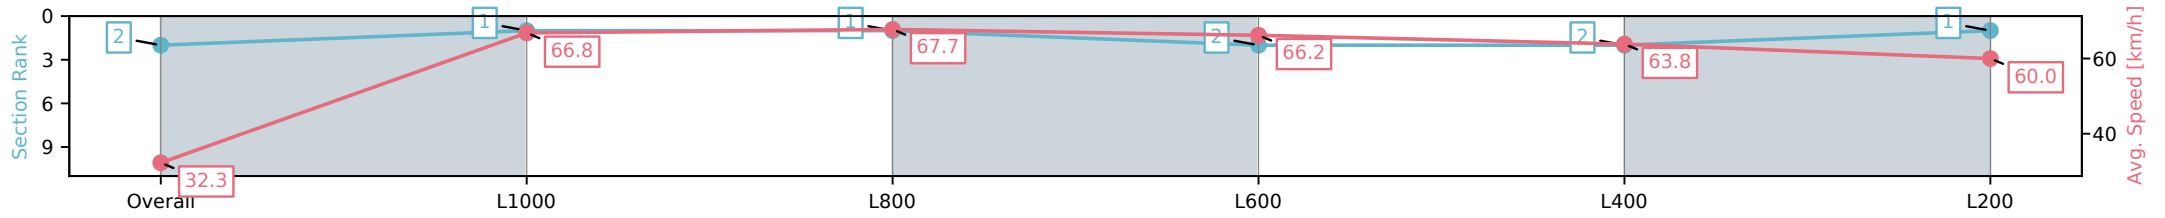

Morphettville SA - Professional

Race 2: Sportsbet Fast Form Handicap - 1050m

28 December 2024 - 1:03PM

Track Rating: Good 4, Weather: Overcast, Rail Position: +11m
Entire; Sectional 615m

Section	Overall	L1000	L800	L600	L400	L200
Section Times	1:01.31 [2] (0:05.60)	0:55.71 [1] (0:10.78)	0:44.93 [1] (0:10.65)	0:34.28 [2] (0:10.96)	0:23.32 [2] (0:11.32)	0:12.00 [1] (0:12.00)
Average Speed [km/h]	32.3	66.8	67.7	66.2	63.8	60.0
Top Speed [km/h]	58.6	68.8	68.9	67.6	65.1	63.8
Avg. Dist. to Rail [m]	7.9	3.3	0.6	1.5	1.8	2.0
Avg. Stride Freq. [Hz]	2.2	2.5	2.5	2.5	2.4	2.4
Avg. Stride Length [m]	3.9	7.4	7.6	7.4	7.2	7.0