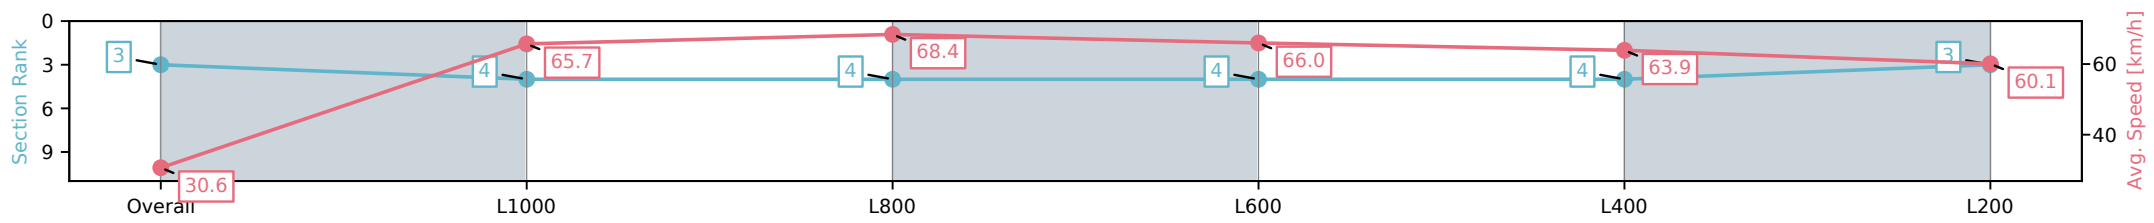

Morphettville SA - Professional

Race 2: Sportsbet Fast Form Handicap - 1050m

28 December 2024 - 1:03PM

Track Rating: Good 4, Weather: Overcast, Rail Position: +11m
Entire; Sectional 615m

Section	Overall	L1000	L800	L600	L400	L200
Section Times	1:01.42 [3] (0:05.89)	0:55.53 [4] (0:10.95)	0:44.58 [4] (0:10.48)	0:34.10 [4] (0:10.86)	0:23.24 [4] (0:11.26)	0:11.98 [3] (0:11.98)
Average Speed [km/h]	30.6	65.7	68.4	66.0	63.9	60.1
Top Speed [km/h]	56.0	69.0	69.5	68.0	64.6	63.0
Avg. Dist. to Rail [m]	3.7	0.4	1.1	1.0	0.7	0.8
Avg. Stride Freq. [Hz]	2.0	2.5	2.5	2.4	2.4	2.4
Avg. Stride Length [m]	4.1	7.2	7.2	7.2	7.0	6.7