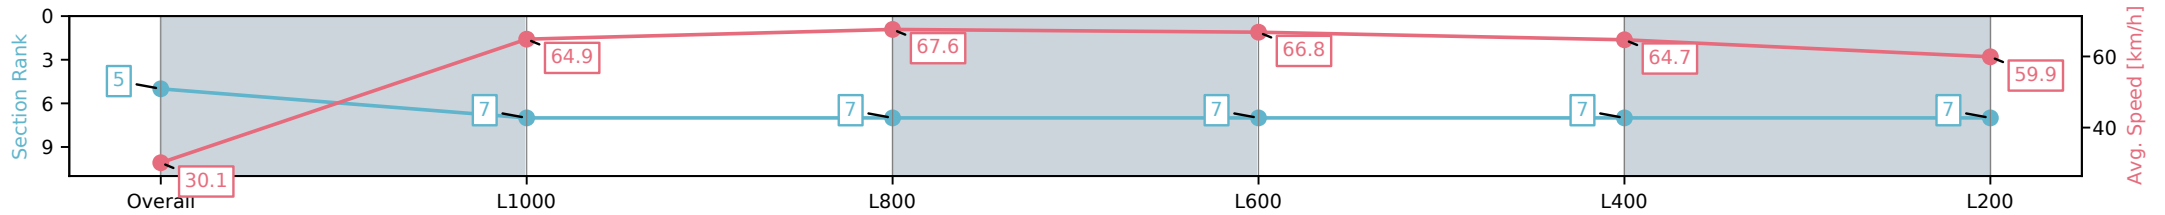

Morphettville SA - Professional

Race 2: Sportsbet Fast Form Handicap - 1050m

28 December 2024 - 1:03PM

Track Rating: Good 4, Weather: Overcast, Rail Position: +11m
Entire; Sectional 615m

Section	Overall	L1000	L800	L600	L400	L200
Section Times	1:01.73 [5] (0:06.01)	0:55.72 [7] (0:11.11)	0:44.61 [7] (0:10.65)	0:33.96 [7] (0:10.78)	0:23.18 [7] (0:11.14)	0:12.04 [7] (0:12.04)
Average Speed [km/h]	30.1	64.9	67.6	66.8	64.7	59.9
Top Speed [km/h]	58.0	67.4	68.7	68.9	66.7	64.0
Avg. Dist. to Rail [m]	6.4	2.2	0.4	0.5	3.7	6.4
Avg. Stride Freq. [Hz]	2.1	2.4	2.4	2.3	2.3	2.3
Avg. Stride Length [m]	3.8	7.6	7.9	7.9	7.5	7.2

- [] Ranking at each section and finish
- :-:- No data available at this section
- NA No data available

Horse/Jockey Name	SECRET WAR/Teagan Voorham
Finish Rank	6
Fastest Section Time (Section)	0:10.51 (L800)
Top Speed [km/h] (Section)	70.0 (Overall)
Race State	Finished