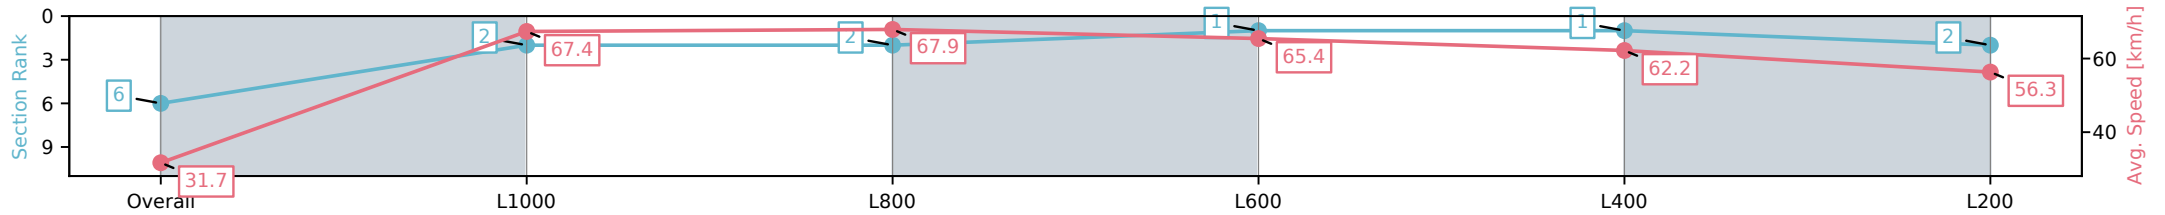

- [] Ranking at each section and finish
- :-:- No data available at this section
- NA No data available

Horse/Jockey Name	SECRET WAR/Teagan Voorham
Finish Rank	6
Fastest Section Time (Section)	0:10.51 (L800)
Top Speed [km/h] (Section)	70.0 (Overall)
Race State	Finished

Morphettville SA - Professional

Race 2: Sportsbet Fast Form Handicap - 1050m

28 December 2024 - 1:03PM

Track Rating: Good 4, Weather: Overcast, Rail Position: +11m
Entire; Sectional 615m

Section	Overall	L1000	L800	L600	L400	L200
Section Times	1:02.17 [6] (0:05.69)	0:56.48 [2] (0:10.71)	0:45.77 [2] (0:10.51)	0:35.26 [1] (0:10.90)	0:24.36 [1] (0:11.57)	0:12.78 [2] (0:12.78)
Average Speed [km/h]	31.7	67.4	67.9	65.4	62.2	56.3
Top Speed [km/h]	59.3	70.0	68.9	68.3	63.3	60.5
Avg. Dist. to Rail [m]	3.3	0.7	1.6	1.5	0.3	1.2
Avg. Stride Freq. [Hz]	2.3	2.5	2.5	2.4	2.4	2.3
Avg. Stride Length [m]	3.7	7.4	7.6	7.4	7.1	6.9

- [] Ranking at each section and finish
- :-:- No data available at this section
- NA No data available

Horse/Jockey Name	HOWL/Justin Potter
Finish Rank	7
Fastest Section Time (Section)	0:10.61 (L800)
Top Speed [km/h] (Section)	68.6 (L1000)
Race State	Finished