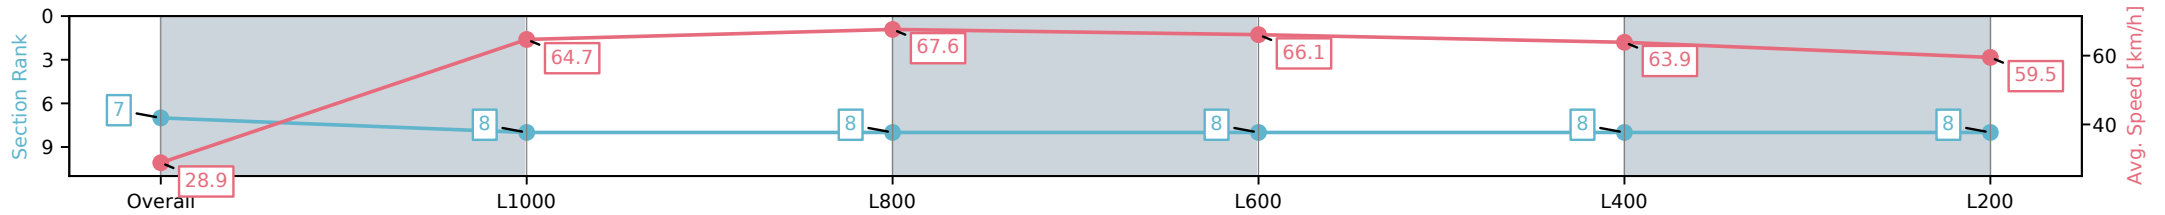

- [] Ranking at each section and finish
- :-:- No data available at this section
- NA No data available

Horse/Jockey Name	HOWL/Justin Potter
Finish Rank	7
Fastest Section Time (Section)	0:10.61 (L800)
Top Speed [km/h] (Section)	68.6 (L1000)
Race State	Finished

Morphettville SA - Professional

Race 2: Sportsbet Fast Form Handicap - 1050m

28 December 2024 - 1:03PM

Track Rating: Good 4, Weather: Overcast, Rail Position: +11m
Entire; Sectional 615m

Section	Overall	L1000	L800	L600	L400	L200
Section Times	1:02.18 [7] (0:06.25)	0:55.93 [8] (0:11.12)	0:44.81 [8] (0:10.61)	0:34.20 [8] (0:10.84)	0:23.36 [8] (0:11.26)	0:12.10 [8] (0:12.10)
Average Speed [km/h]	28.9	64.7	67.6	66.1	63.9	59.5
Top Speed [km/h]	55.3	68.2	68.6	67.3	65.3	63.4
Avg. Dist. to Rail [m]	4.4	0.6	0.7	1.4	1.3	3.0
Avg. Stride Freq. [Hz]	2.0	2.5	2.5	2.5	2.4	2.4
Avg. Stride Length [m]	4.0	7.0	7.4	7.1	7.0	6.8

- [] Ranking at each section and finish
- :-:- No data available at this section
- NA No data available

Horse/Jockey Name	FOURTH POWER/Ben Price
Finish Rank	8
Fastest Section Time (Section)	0:10.60 (L800)
Top Speed [km/h] (Section)	69.3 (L1000)
Race State	Finished