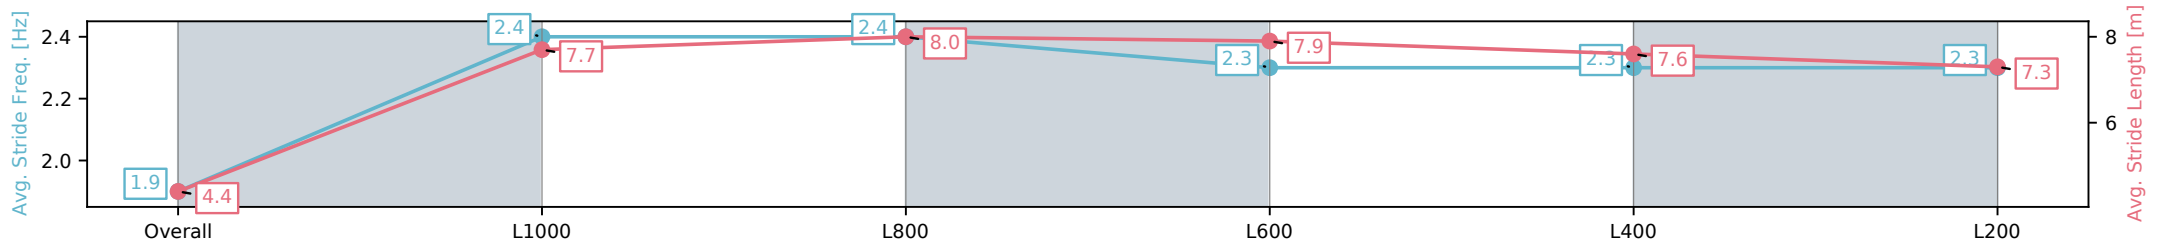

Morphettville SA - Professional

Race 2: Sportsbet Fast Form Handicap - 1050m

28 December 2024 - 1:03PM

Track Rating: Good 4, Weather: Overcast, Rail Position: +11m
Entire; Sectional 615m

Section	Overall	L1000	L800	L600	L400	L200
Section Times	1:01.67 [4] (0:05.83)	0:55.84 [3] (0:10.84)	0:45.00 [3] (0:10.53)	0:34.47 [3] (0:10.97)	0:23.50 [3] (0:11.28)	0:12.22 [4] (0:12.22)
Average Speed [km/h]	31.0	66.3	68.4	65.8	63.9	58.9
Top Speed [km/h]	58.5	69.5	69.3	67.5	65.1	62.9
Avg. Dist. to Rail [m]	4.3	1.5	0.3	0.5	2.3	3.4
Avg. Stride Freq. [Hz]	1.9	2.4	2.4	2.3	2.3	2.3
Avg. Stride Length [m]	4.4	7.7	8.0	7.9	7.6	7.3