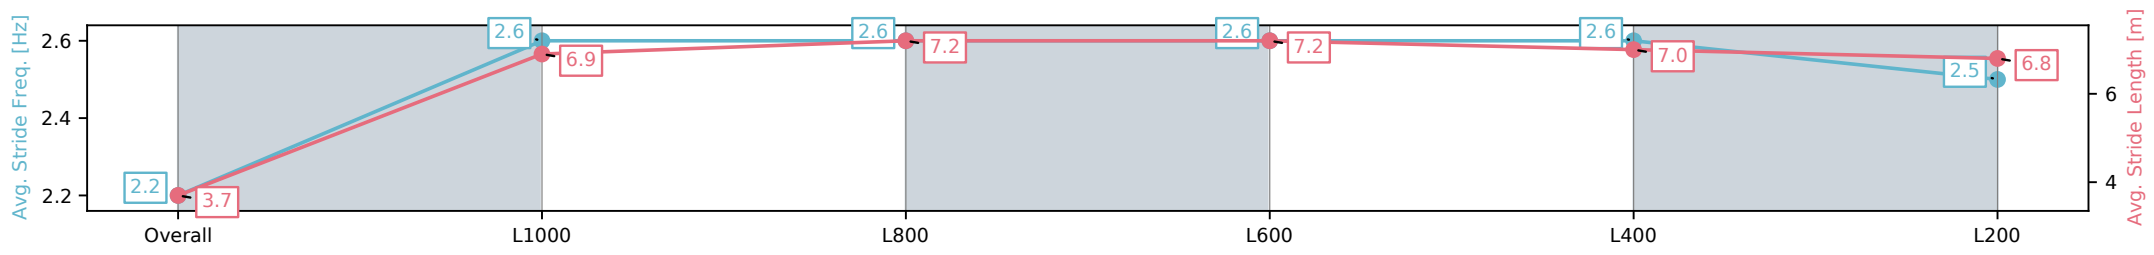

28 December 2024 - 1:03PM

Track Rating: Good 4, Weather: Overcast, Rail Position: +11m
Entire; Sectional 615m

Section	Overall	L1000	L800	L600	L400	L200
Section Times	1:01.29 [1] (0:06.01)	0:55.28 [6] (0:10.97)	0:44.31 [6] (0:10.59)	0:33.72 [6] (0:10.69)	0:23.03 [5] (0:11.19)	0:11.84 [5] (0:11.84)
Average Speed [km/h]	30.0	65.6	68.0	67.1	64.5	60.8
Top Speed [km/h]	56.3	69.4	69.2	68.7	65.9	64.4
Avg. Dist. to Rail [m]	5.1	0.6	0.4	0.7	3.0	5.4
Avg. Stride Freq. [Hz]	2.2	2.6	2.6	2.6	2.6	2.5
Avg. Stride Length [m]	3.7	6.9	7.2	7.2	7.0	6.8