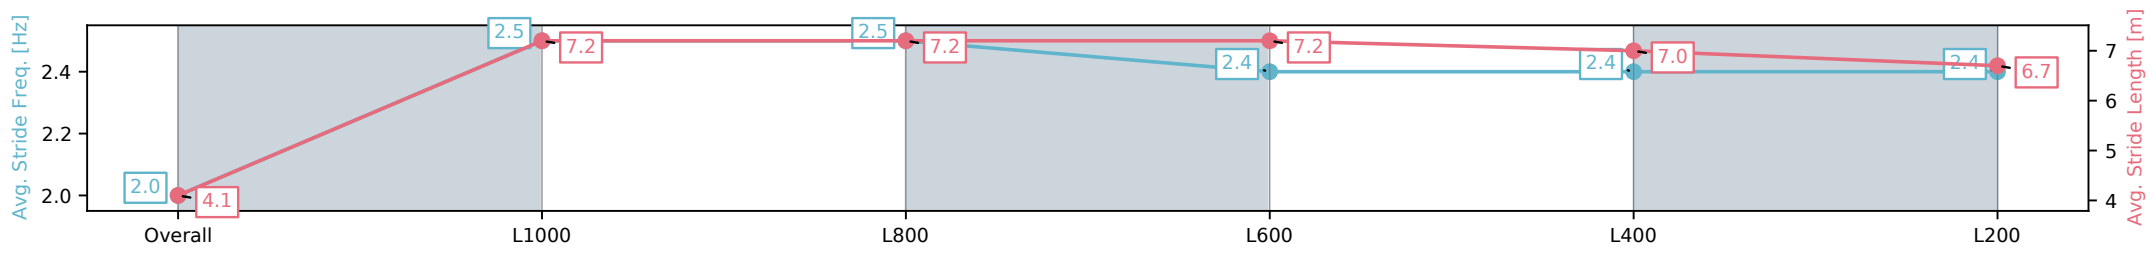

Morphettville SA - Professional

Race 2: Sportsbet Fast Form Handicap - 1050m

28 December 2024 - 1:03PM

Track Rating: Good 4, Weather: Overcast, Rail Position: +11m
Entire; Sectional 615m

Section	Overall	L1000	L800	L600	L400	L200
Section Times	1:01.42 [3] (0:05.89)	0:55.53 [4] (0:10.95)	0:44.58 [4] (0:10.48)	0:34.10 [4] (0:10.86)	0:23.24 [4] (0:11.26)	0:11.98 [3] (0:11.98)
Average Speed [km/h]	30.6	65.7	68.4	66.0	63.9	60.1
Top Speed [km/h]	56.0	69.0	69.5	68.0	64.6	63.0
Avg. Dist. to Rail [m]	3.7	0.4	1.1	1.0	0.7	0.8
Avg. Stride Freq. [Hz]	2.0	2.5	2.5	2.4	2.4	2.4
Avg. Stride Length [m]	4.1	7.2	7.2	7.2	7.0	6.7