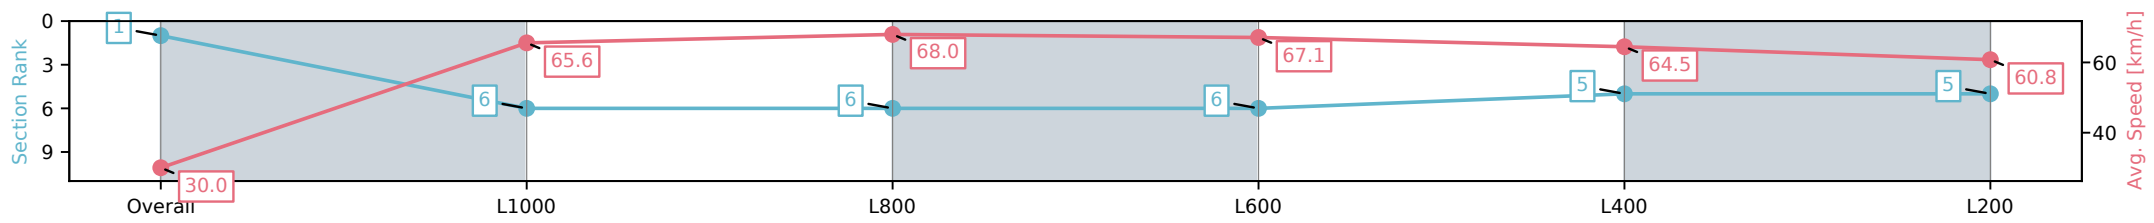

28 December 2024 - 1:03PM

Track Rating: Good 4, Weather: Overcast, Rail Position: +11m
Entire; Sectional 615m

Section	Overall	L1000	L800	L600	L400	L200
Section Times	1:01.29 [1] (0:06.01)	0:55.28 [6] (0:10.97)	0:44.31 [6] (0:10.59)	0:33.72 [6] (0:10.69)	0:23.03 [5] (0:11.19)	0:11.84 [5] (0:11.84)
Average Speed [km/h]	30.0	65.6	68.0	67.1	64.5	60.8
Top Speed [km/h]	56.3	69.4	69.2	68.7	65.9	64.4
Avg. Dist. to Rail [m]	5.1	0.6	0.4	0.7	3.0	5.4
Avg. Stride Freq. [Hz]	2.2	2.6	2.6	2.6	2.6	2.5
Avg. Stride Length [m]	3.7	6.9	7.2	7.2	7.0	6.8