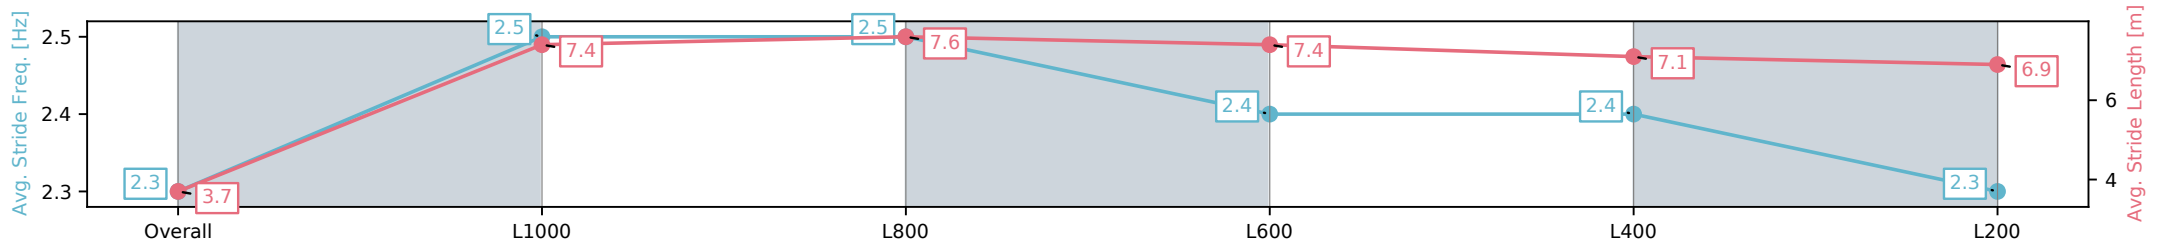

- [] Ranking at each section and finish
- :-:- No data available at this section
- NA No data available

Horse/Jockey Name	SECRET WAR/Teagan Voorham
Finish Rank	6
Fastest Section Time (Section)	0:10.51 (L800)
Top Speed [km/h] (Section)	70.0 (Overall)
Race State	Finished

Morphettville SA - Professional

Race 2: Sportsbet Fast Form Handicap - 1050m

28 December 2024 - 1:03PM

Track Rating: Good 4, Weather: Overcast, Rail Position: +11m
Entire; Sectional 615m

Section	Overall	L1000	L800	L600	L400	L200
Section Times	1:02.17 [6] (0:05.69)	0:56.48 [2] (0:10.71)	0:45.77 [2] (0:10.51)	0:35.26 [1] (0:10.90)	0:24.36 [1] (0:11.57)	0:12.78 [2] (0:12.78)
Average Speed [km/h]	31.7	67.4	67.9	65.4	62.2	56.3
Top Speed [km/h]	59.3	70.0	68.9	68.3	63.3	60.5
Avg. Dist. to Rail [m]	3.3	0.7	1.6	1.5	0.3	1.2
Avg. Stride Freq. [Hz]	2.3	2.5	2.5	2.4	2.4	2.3
Avg. Stride Length [m]	3.7	7.4	7.6	7.4	7.1	6.9

- [] Ranking at each section and finish
- :-:- No data available at this section
- NA No data available

Horse/Jockey Name	HOWL/Justin Potter
Finish Rank	7
Fastest Section Time (Section)	0:10.61 (L800)
Top Speed [km/h] (Section)	68.6 (L1000)
Race State	Finished