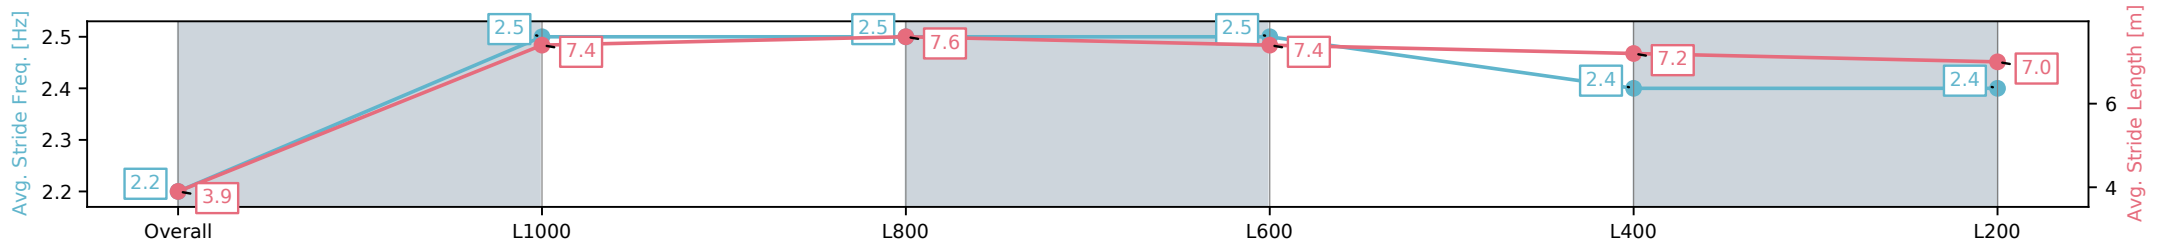

28 December 2024 - 1:03PM

Track Rating: Good 4, Weather: Overcast, Rail Position: +11m
Entire; Sectional 615m

Section	Overall	L1000	L800	L600	L400	L200
Section Times	1:01.29 [1] (0:06.01)	0:55.28 [6] (0:10.97)	0:44.31 [6] (0:10.59)	0:33.72 [6] (0:10.69)	0:23.03 [5] (0:11.19)	0:11.84 [5] (0:11.84)
Average Speed [km/h]	30.0	65.6	68.0	67.1	64.5	60.8
Top Speed [km/h]	56.3	69.4	69.2	68.7	65.9	64.4
Avg. Dist. to Rail [m]	5.1	0.6	0.4	0.7	3.0	5.4
Avg. Stride Freq. [Hz]	2.2	2.6	2.6	2.6	2.6	2.5
Avg. Stride Length [m]	3.7	6.9	7.2	7.2	7.0	6.8

Morphettville SA - Professional

Race 2: Sportsbet Fast Form Handicap - 1050m

28 December 2024 - 1:03PM

Track Rating: Good 4, Weather: Overcast, Rail Position: +11m
Entire; Sectional 615m

Section	Overall	L1000	L800	L600	L400	L200
Section Times	1:01.31 [2] (0:05.60)	0:55.71 [1] (0:10.78)	0:44.93 [1] (0:10.65)	0:34.28 [2] (0:10.96)	0:23.32 [2] (0:11.32)	0:12.00 [1] (0:12.00)
Average Speed [km/h]	32.3	66.8	67.7	66.2	63.8	60.0
Top Speed [km/h]	58.6	68.8	68.9	67.6	65.1	63.8
Avg. Dist. to Rail [m]	7.9	3.3	0.6	1.5	1.8	2.0
Avg. Stride Freq. [Hz]	2.2	2.5	2.5	2.5	2.4	2.4
Avg. Stride Length [m]	3.9	7.4	7.6	7.4	7.2	7.0