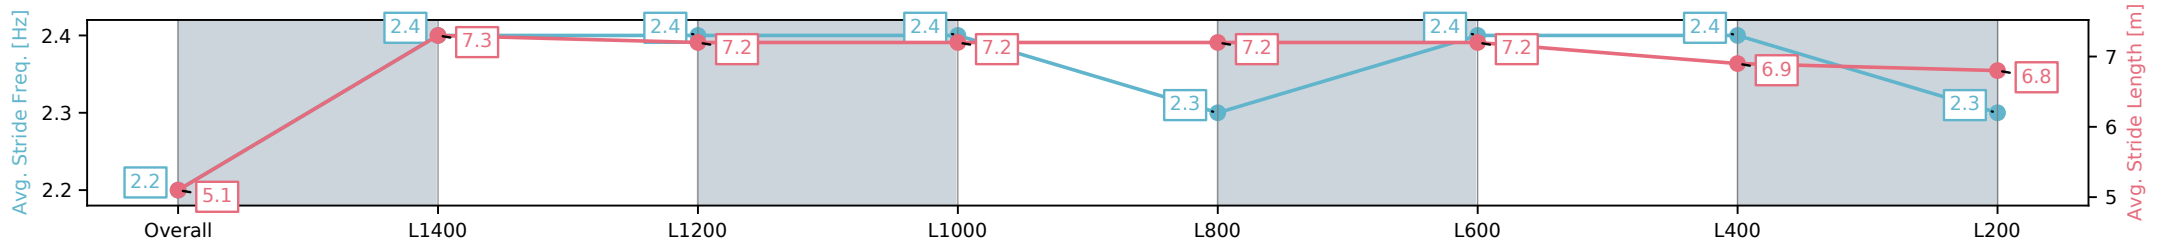

Morphettville Parks SA - Professional

Race 8: Sportsbet Handicap - 1550m

26 December 2024 - 5:24PM

Track Rating: Good 4, Weather: Fine, Rail Position: +9m
1000m-400m, +7m Remainder

Section	Overall	L1400	L1200	L1000	L800	L600	L400	L200
Section Times	1:36.17 [4] (0:12.62)	1:23.55 [8] (0:11.48)	1:12.07 [6] (0:11.80)	1:00.27 [6] (0:11.90)	0:48.37 [6] (0:11.99)	0:36.38 [6] (0:11.78)	0:24.60 [6] (0:12.17)	0:12.43 [6] (0:12.43)
Average Speed [km/h]	42.8	62.8	61.5	60.6	60.0	61.5	59.6	57.7
Top Speed [km/h]	62.2	64.5	63.5	61.8	61.2	63.3	61.6	60.0
Avg. Dist. to Rail [m]	4.9	0.7	1.3	0.8	0.2	1.2	3.9	6.0
Avg. Stride Freq. [Hz]	2.2	2.4	2.4	2.4	2.3	2.4	2.4	2.3
Avg. Stride Length [m]	5.1	7.3	7.2	7.2	7.2	7.2	6.9	6.8