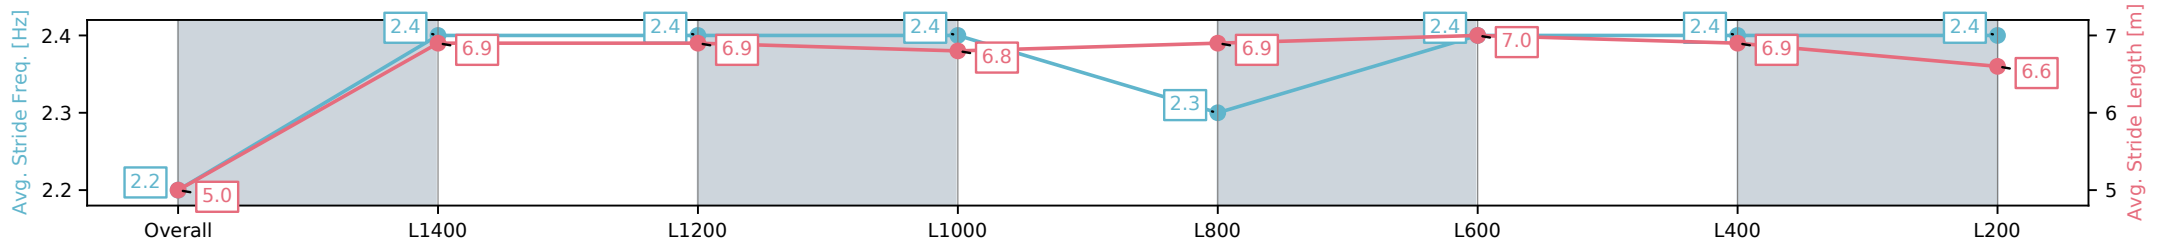

Morphettville Parks SA - Professional

Race 8: Sportsbet Handicap - 1550m

26 December 2024 - 5:24PM

Track Rating: Good 4, Weather: Fine, Rail Position: +9m
1000m-400m, +7m Remainder

Section	Overall	L1400	L1200	L1000	L800	L600	L400	L200
Section Times	1:36.54 [10] (0:12.79)	1:23.75 [9] (0:11.57)	1:12.17 [10] (0:11.76)	1:00.41 [10] (0:11.91)	0:48.50 [10] (0:11.97)	0:36.53 [9] (0:11.93)	0:24.60 [8] (0:11.93)	0:12.67 [8] (0:12.67)
Average Speed [km/h]	42.0	62.3	61.7	60.6	60.3	61.0	60.6	56.6
Top Speed [km/h]	62.1	63.8	64.2	61.5	62.0	62.2	62.1	58.7
Avg. Dist. to Rail [m]	8.0	1.4	1.6	1.5	1.0	1.9	3.0	5.8
Avg. Stride Freq. [Hz]	2.2	2.4	2.4	2.4	2.3	2.4	2.4	2.4
Avg. Stride Length [m]	5.0	6.9	6.9	6.8	6.9	7.0	6.9	6.6

- [] Ranking at each section and finish
- :-:- No data available at this section
- NA No data available