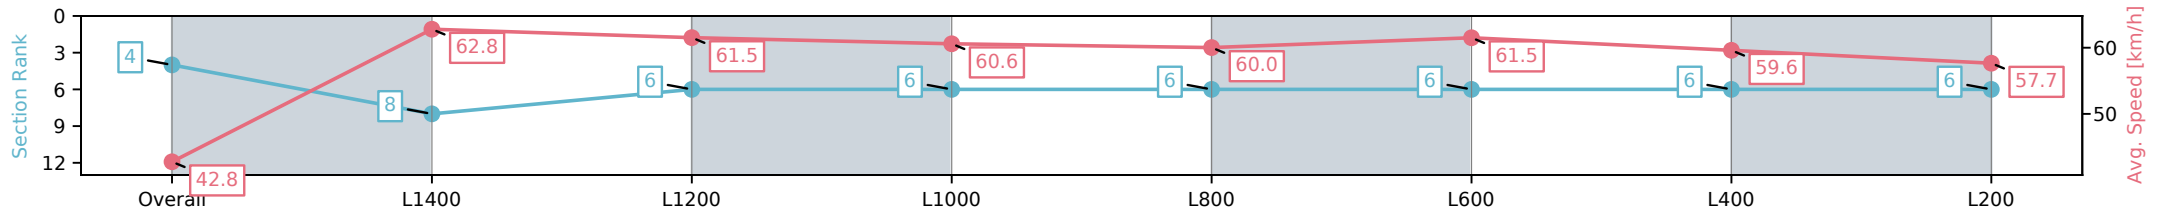

Morphettville Parks SA - Professional

Race 8: Sportsbet Handicap - 1550m

26 December 2024 - 5:24PM

Track Rating: Good 4, Weather: Fine, Rail Position: +9m
1000m-400m, +7m Remainder

Section	Overall	L1400	L1200	L1000	L800	L600	L400	L200
Section Times	1:36.17 [4] (0:12.62)	1:23.55 [8] (0:11.48)	1:12.07 [6] (0:11.80)	1:00.27 [6] (0:11.90)	0:48.37 [6] (0:11.99)	0:36.38 [6] (0:11.78)	0:24.60 [6] (0:12.17)	0:12.43 [6] (0:12.43)
Average Speed [km/h]	42.8	62.8	61.5	60.6	60.0	61.5	59.6	57.7
Top Speed [km/h]	62.2	64.5	63.5	61.8	61.2	63.3	61.6	60.0
Avg. Dist. to Rail [m]	4.9	0.7	1.3	0.8	0.2	1.2	3.9	6.0
Avg. Stride Freq. [Hz]	2.2	2.4	2.4	2.4	2.3	2.4	2.4	2.3
Avg. Stride Length [m]	5.1	7.3	7.2	7.2	7.2	7.2	6.9	6.8