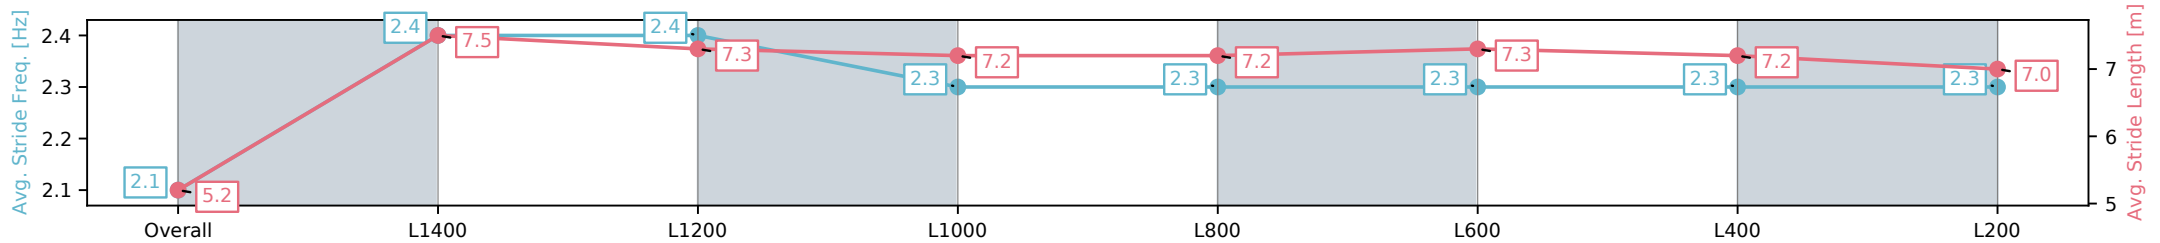

Morphettville Parks SA - Professional

Race 8: Sportsbet Handicap - 1550m

26 December 2024 - 5:24PM

Track Rating: Good 4, Weather: Fine, Rail Position: +9m
1000m-400m, +7m Remainder

Section	Overall	L1400	L1200	L1000	L800	L600	L400	L200
Section Times	1:36.40 [8] (0:12.97)	1:23.43 [10] (0:11.38)	1:12.05 [9] (0:11.71)	1:00.34 [8] (0:11.93)	0:48.41 [9] (0:12.03)	0:36.38 [10] (0:12.00)	0:24.38 [10] (0:11.95)	0:12.43 [9] (0:12.43)
Average Speed [km/h]	41.7	63.2	62.2	60.4	60.2	61.1	60.7	57.7
Top Speed [km/h]	64.6	64.8	64.7	61.5	62.4	62.5	62.3	59.0
Avg. Dist. to Rail [m]	7.8	0.7	1.5	2.3	2.0	2.9	4.9	7.8
Avg. Stride Freq. [Hz]	2.1	2.4	2.4	2.3	2.3	2.3	2.3	2.3
Avg. Stride Length [m]	5.2	7.5	7.3	7.2	7.2	7.3	7.2	7.0