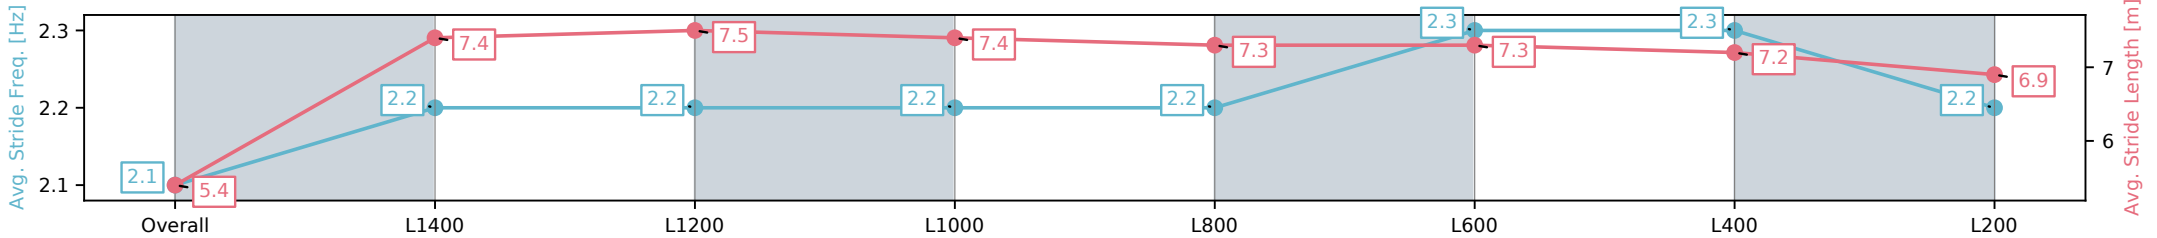

26 December 2024 - 5:24PM

Track Rating: Good 4, Weather: Fine, Rail Position: +9m
1000m-400m, +7m Remainder

Section	Overall	L1400	L1200	L1000	L800	L600	L400	L200
Section Times	1:35.92 [1] (0:12.33)	1:23.59 [3] (0:11.44)	1:12.15 [3] (0:11.74)	1:00.41 [3] (0:11.90)	0:48.51 [3] (0:11.90)	0:36.61 [2] (0:11.89)	0:24.72 [1] (0:12.05)	0:12.67 [1] (0:12.67)
Average Speed [km/h]	43.8	63.1	62.5	60.6	60.8	61.7	60.0	56.6
Top Speed [km/h]	61.5	64.2	64.3	61.7	61.7	62.0	61.3	58.8
Avg. Dist. to Rail [m]	9.6	3.1	3.2	2.9	2.1	2.7	1.8	2.0
Avg. Stride Freq. [Hz]	2.1	2.2	2.2	2.2	2.2	2.3	2.3	2.2
Avg. Stride Length [m]	5.4	7.4	7.5	7.4	7.3	7.3	7.2	6.9