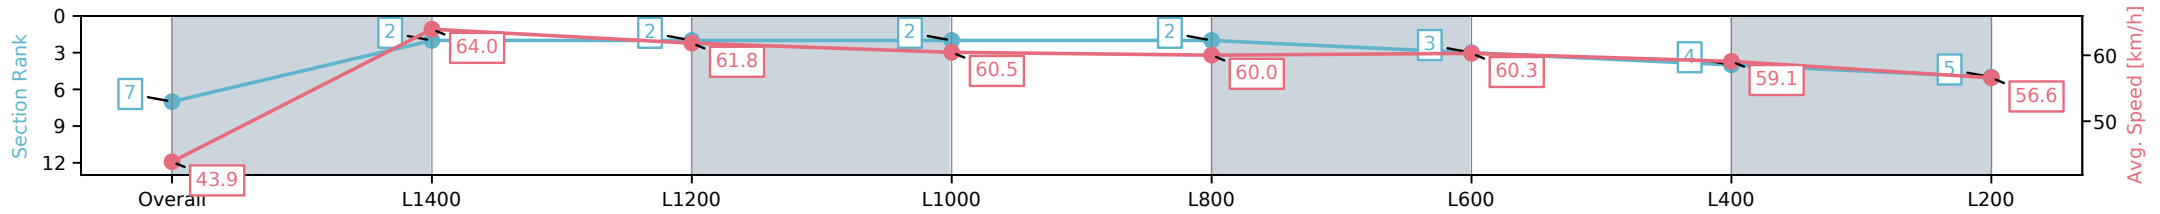

Morphettville Parks SA - Professional

Race 8: Sportsbet Handicap - 1550m

26 December 2024 - 5:24PM

Track Rating: Good 4, Weather: Fine, Rail Position: +9m
1000m-400m, +7m Remainder

Section	Overall	L1400	L1200	L1000	L800	L600	L400	L200
Section Times	1:36.40 [7] (0:12.31)	1:24.09 [2] (0:11.28)	1:12.81 [2] (0:11.80)	1:01.01 [2] (0:11.94)	0:49.07 [2] (0:12.06)	0:37.01 [3] (0:12.08)	0:24.93 [4] (0:12.24)	0:12.69 [5] (0:12.69)
Average Speed [km/h]	43.9	64.0	61.8	60.5	60.0	60.3	59.1	56.6
Top Speed [km/h]	64.4	66.9	63.5	61.7	61.2	61.8	59.9	58.4
Avg. Dist. to Rail [m]	8.8	2.1	2.3	2.5	1.8	2.2	1.8	3.1
Avg. Stride Freq. [Hz]	2.3	2.4	2.3	2.3	2.3	2.4	2.3	2.3
Avg. Stride Length [m]	5.2	7.3	7.1	7.1	7.1	6.9	6.9	6.7