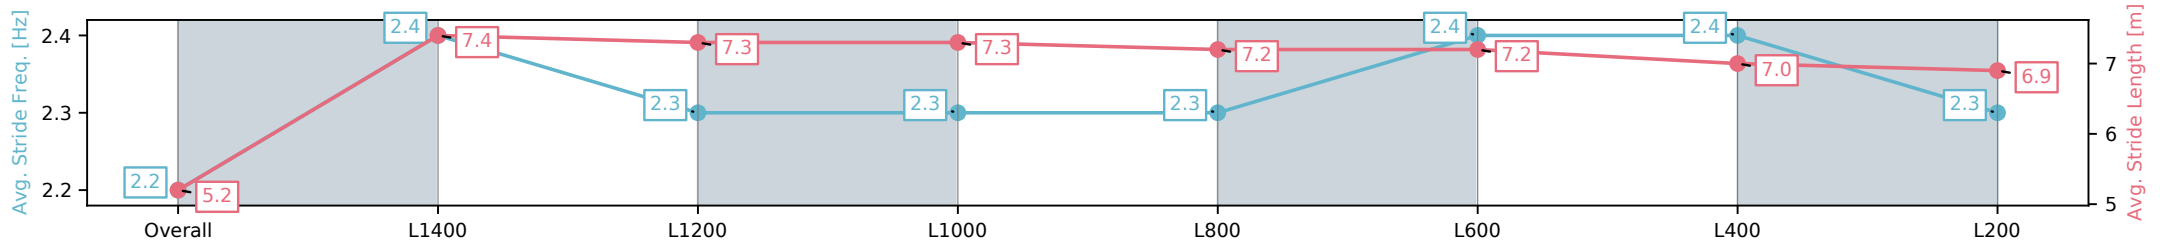

Morphettville Parks SA - Professional

Race 8: Sportsbet Handicap - 1550m

26 December 2024 - 5:24PM

Track Rating: Good 4, Weather: Fine, Rail Position: +9m
1000m-400m, +7m Remainder

Section	Overall	L1400	L1200	L1000	L800	L600	L400	L200
Section Times	1:36.20 [6] (0:12.42)	1:23.78 [4] (0:11.41)	1:12.37 [4] (0:11.73)	1:00.64 [4] (0:11.97)	0:48.67 [4] (0:12.00)	0:36.67 [4] (0:11.93)	0:24.74 [3] (0:12.09)	0:12.65 [4] (0:12.65)
Average Speed [km/h]	43.6	63.0	61.5	60.3	60.0	61.0	59.9	56.7
Top Speed [km/h]	62.5	64.3	63.7	61.2	61.7	62.1	61.1	58.3
Avg. Dist. to Rail [m]	4.2	0.2	0.7	1.2	0.9	1.7	2.0	2.5
Avg. Stride Freq. [Hz]	2.2	2.4	2.3	2.3	2.3	2.4	2.4	2.3
Avg. Stride Length [m]	5.2	7.4	7.3	7.3	7.2	7.2	7.0	6.9

- [] Ranking at each section and finish
- :-:- No data available at this section
- NA No data available

Horse/Jockey Name	RUN ON/Stacey Metcalfe
Finish Rank	7
Fastest Section Time (Section)	0:11.28 (L1400)
Top Speed [km/h] (Section)	66.9 (L1400)
Race State	Finished