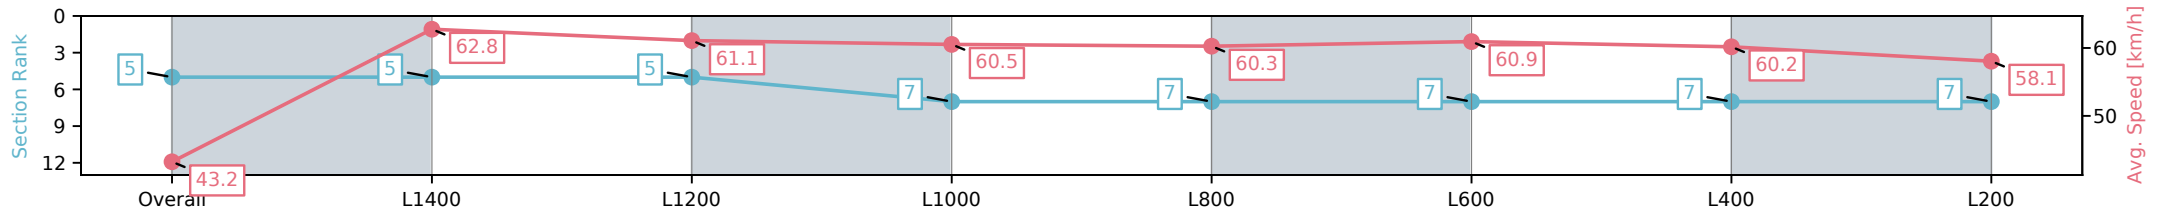

Morphettville Parks SA - Professional

Race 8: Sportsbet Handicap - 1550m

26 December 2024 - 5:24PM

Track Rating: Good 4, Weather: Fine, Rail Position: +9m
1000m-400m, +7m Remainder

Section	Overall	L1400	L1200	L1000	L800	L600	L400	L200
Section Times	1:36.19 [5] (0:12.50)	1:23.69 [5] (0:11.50)	1:12.19 [5] (0:11.97)	1:00.22 [7] (0:11.93)	0:48.29 [7] (0:11.98)	0:36.31 [7] (0:11.92)	0:24.39 [7] (0:12.02)	0:12.37 [7] (0:12.37)
Average Speed [km/h]	43.2	62.8	61.1	60.5	60.3	60.9	60.2	58.1
Top Speed [km/h]	62.3	63.7	62.9	61.5	61.8	61.9	61.4	60.0
Avg. Dist. to Rail [m]	5.9	1.4	2.8	2.4	1.8	1.1	4.6	8.0
Avg. Stride Freq. [Hz]	2.2	2.3	2.3	2.2	2.2	2.3	2.3	2.2
Avg. Stride Length [m]	5.3	7.6	7.5	7.6	7.6	7.5	7.3	7.2