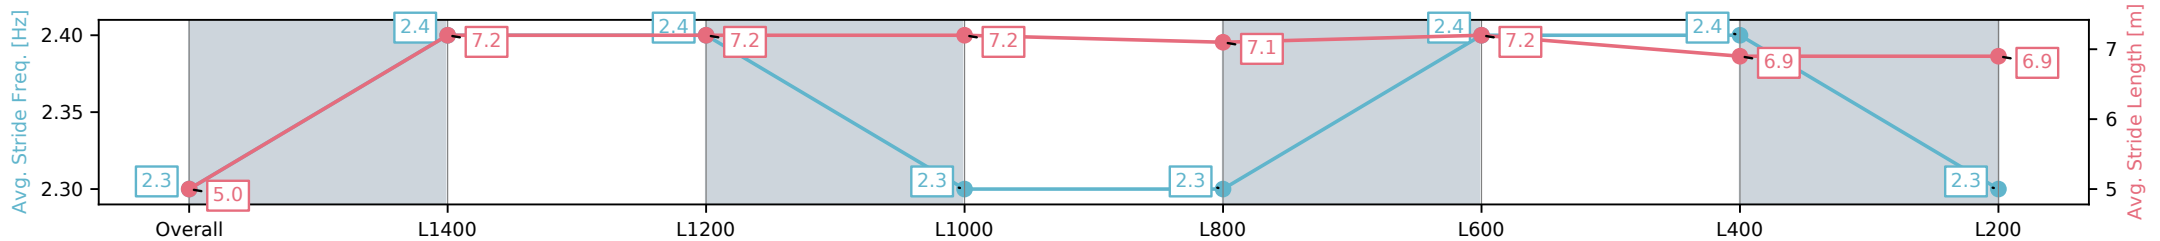

Morphettville Parks SA - Professional

Race 8: Sportsbet Handicap - 1550m

26 December 2024 - 5:24PM

Track Rating: Good 4, Weather: Fine, Rail Position: +9m
1000m-400m, +7m Remainder

Section	Overall	L1400	L1200	L1000	L800	L600	L400	L200
Section Times	1:36.46 [9] (0:12.55)	1:23.91 [6] (0:11.74)	1:12.17 [8] (0:11.79)	1:00.38 [9] (0:11.87)	0:48.51 [8] (0:12.03)	0:36.48 [8] (0:12.02)	0:24.46 [9] (0:12.04)	0:12.42 [10] (0:12.42)
Average Speed [km/h]	43.1	61.5	62.1	60.8	60.3	61.5	60.4	57.8
Top Speed [km/h]	61.9	62.5	63.5	62.1	62.1	63.2	61.5	60.8
Avg. Dist. to Rail [m]	7.1	2.5	2.9	3.3	2.9	4.4	6.9	9.9
Avg. Stride Freq. [Hz]	2.3	2.4	2.4	2.3	2.3	2.4	2.4	2.3
Avg. Stride Length [m]	5.0	7.2	7.2	7.2	7.1	7.2	6.9	6.9