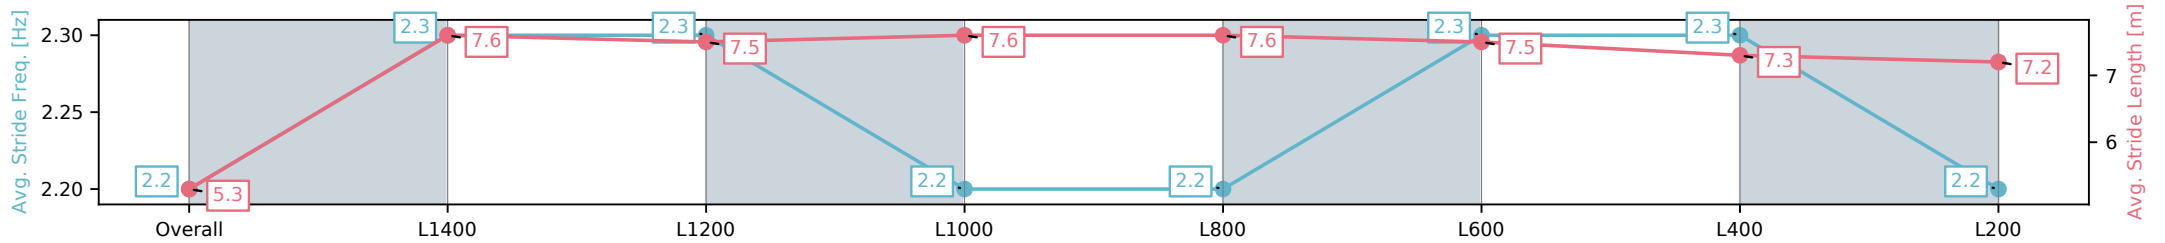

Morphettville Parks SA - Professional

Race 8: Sportsbet Handicap - 1550m

26 December 2024 - 5:24PM

Track Rating: Good 4, Weather: Fine, Rail Position: +9m
1000m-400m, +7m Remainder

Section	Overall	L1400	L1200	L1000	L800	L600	L400	L200
Section Times	1:36.19 [5] (0:12.50)	1:23.69 [5] (0:11.50)	1:12.19 [5] (0:11.97)	1:00.22 [7] (0:11.93)	0:48.29 [7] (0:11.98)	0:36.31 [7] (0:11.92)	0:24.39 [7] (0:12.02)	0:12.37 [7] (0:12.37)
Average Speed [km/h]	43.2	62.8	61.1	60.5	60.3	60.9	60.2	58.1
Top Speed [km/h]	62.3	63.7	62.9	61.5	61.8	61.9	61.4	60.0
Avg. Dist. to Rail [m]	5.9	1.4	2.8	2.4	1.8	1.1	4.6	8.0
Avg. Stride Freq. [Hz]	2.2	2.3	2.3	2.2	2.2	2.3	2.3	2.2
Avg. Stride Length [m]	5.3	7.6	7.5	7.6	7.6	7.5	7.3	7.2