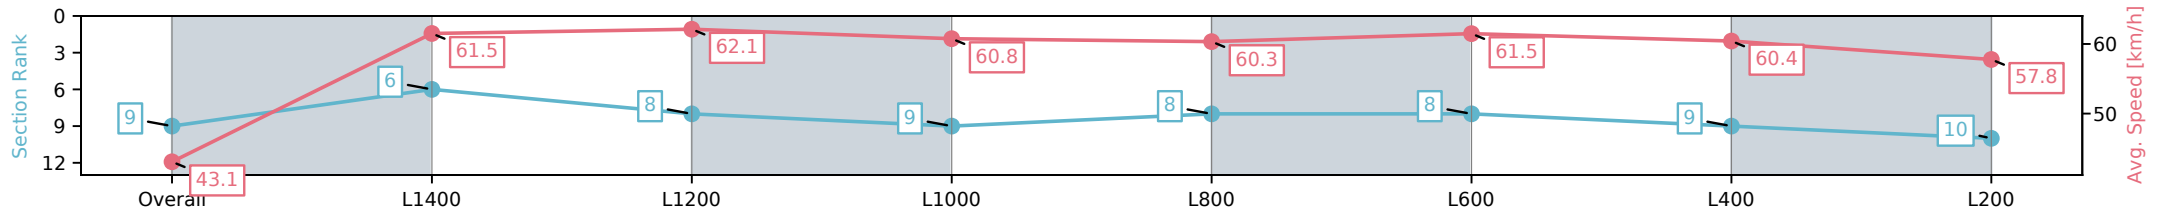

Morphettville Parks SA - Professional

Race 8: Sportsbet Handicap - 1550m

26 December 2024 - 5:24PM

Track Rating: Good 4, Weather: Fine, Rail Position: +9m
1000m-400m, +7m Remainder

Section	Overall	L1400	L1200	L1000	L800	L600	L400	L200
Section Times	1:36.46 [9] (0:12.55)	1:23.91 [6] (0:11.74)	1:12.17 [8] (0:11.79)	1:00.38 [9] (0:11.87)	0:48.51 [8] (0:12.03)	0:36.48 [8] (0:12.02)	0:24.46 [9] (0:12.04)	0:12.42 [10] (0:12.42)
Average Speed [km/h]	43.1	61.5	62.1	60.8	60.3	61.5	60.4	57.8
Top Speed [km/h]	61.9	62.5	63.5	62.1	62.1	63.2	61.5	60.8
Avg. Dist. to Rail [m]	7.1	2.5	2.9	3.3	2.9	4.4	6.9	9.9
Avg. Stride Freq. [Hz]	2.3	2.4	2.4	2.3	2.3	2.4	2.4	2.3
Avg. Stride Length [m]	5.0	7.2	7.2	7.2	7.1	7.2	6.9	6.9