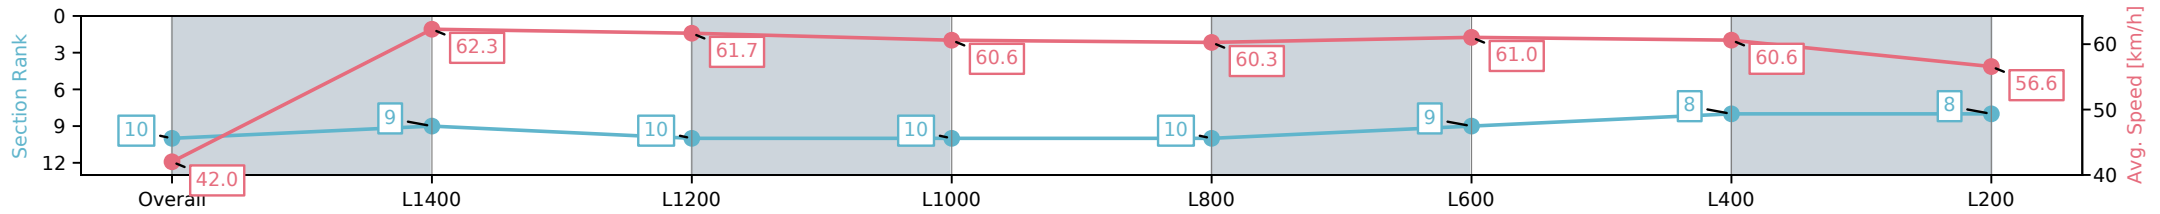

Morphettville Parks SA - Professional

Race 8: Sportsbet Handicap - 1550m

26 December 2024 - 5:24PM

Track Rating: Good 4, Weather: Fine, Rail Position: +9m
1000m-400m, +7m Remainder

Section	Overall	L1400	L1200	L1000	L800	L600	L400	L200
Section Times	1:36.54 [10] (0:12.79)	1:23.75 [9] (0:11.57)	1:12.17 [10] (0:11.76)	1:00.41 [10] (0:11.91)	0:48.50 [10] (0:11.97)	0:36.53 [9] (0:11.93)	0:24.60 [8] (0:11.93)	0:12.67 [8] (0:12.67)
Average Speed [km/h]	42.0	62.3	61.7	60.6	60.3	61.0	60.6	56.6
Top Speed [km/h]	62.1	63.8	64.2	61.5	62.0	62.2	62.1	58.7
Avg. Dist. to Rail [m]	8.0	1.4	1.6	1.5	1.0	1.9	3.0	5.8
Avg. Stride Freq. [Hz]	2.2	2.4	2.4	2.4	2.3	2.4	2.4	2.4
Avg. Stride Length [m]	5.0	6.9	6.9	6.8	6.9	7.0	6.9	6.6

- [] Ranking at each section and finish
- :-:- No data available at this section
- NA No data available