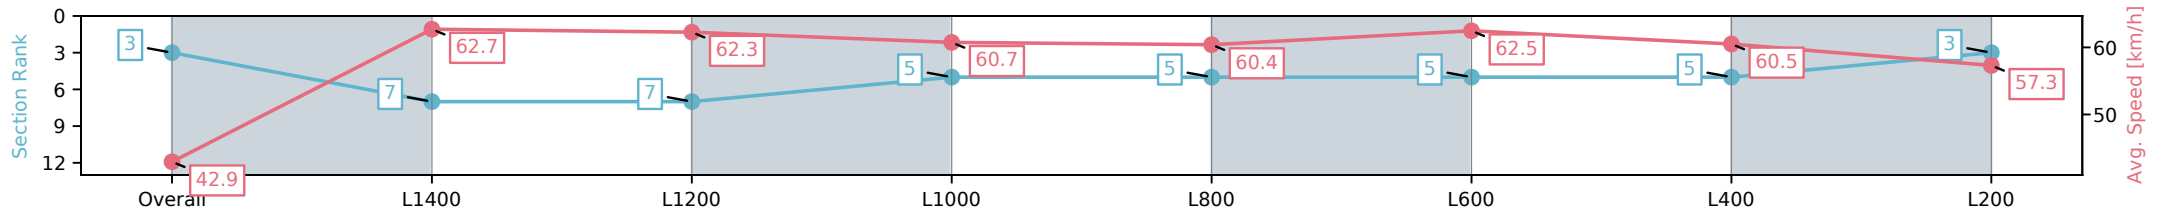

Morphettville Parks SA - Professional

Race 8: Sportsbet Handicap - 1550m

26 December 2024 - 5:24PM

Track Rating: Good 4, Weather: Fine, Rail Position: +9m
1000m-400m, +7m Remainder

Section	Overall	L1400	L1200	L1000	L800	L600	L400	L200
Section Times	1:36.05 [3] (0:12.59)	1:23.46 [7] (0:11.51)	1:11.95 [7] (0:11.75)	1:00.20 [5] (0:11.88)	0:48.32 [5] (0:12.02)	0:36.30 [5] (0:11.77)	0:24.53 [5] (0:12.00)	0:12.53 [3] (0:12.53)
Average Speed [km/h]	42.9	62.7	62.3	60.7	60.4	62.5	60.5	57.3
Top Speed [km/h]	62.8	64.4	63.9	61.8	62.7	64.1	61.8	59.2
Avg. Dist. to Rail [m]	6.5	1.7	2.8	3.7	2.8	3.8	5.1	5.0
Avg. Stride Freq. [Hz]	2.2	2.3	2.3	2.2	2.3	2.3	2.4	2.3
Avg. Stride Length [m]	5.2	7.4	7.4	7.5	7.5	7.4	7.0	6.8