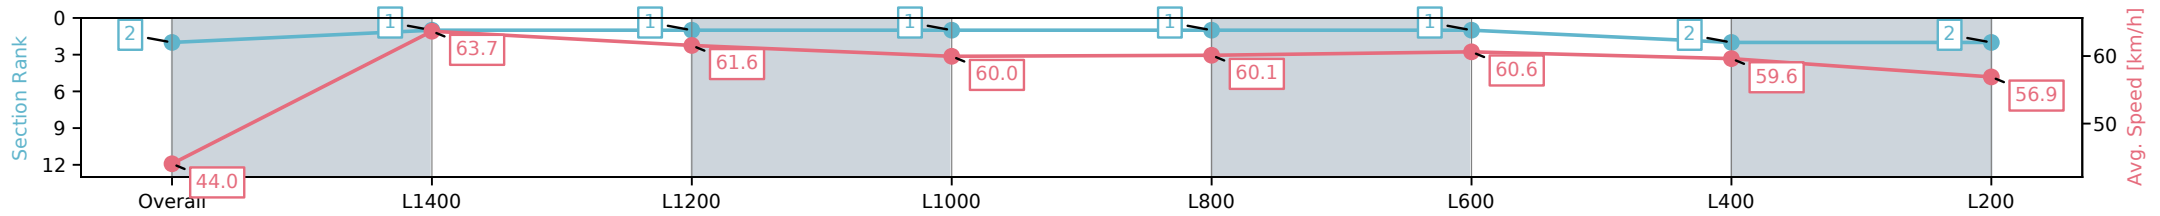

Morphettville Parks SA - Professional

Race 8: Sportsbet Handicap - 1550m

26 December 2024 - 5:24PM

Track Rating: Good 4, Weather: Fine, Rail Position: +9m
1000m-400m, +7m Remainder

Section	Overall	L1400	L1200	L1000	L800	L600	L400	L200
Section Times	1:35.98 [2] (0:12.25)	1:23.73 [1] (0:11.31)	1:12.42 [1] (0:11.72)	1:00.70 [1] (0:12.03)	0:48.67 [1] (0:11.97)	0:36.70 [1] (0:11.94)	0:24.76 [2] (0:12.14)	0:12.62 [2] (0:12.62)
Average Speed [km/h]	44.0	63.7	61.6	60.0	60.1	60.6	59.6	56.9
Top Speed [km/h]	62.5	64.9	63.2	60.8	60.9	61.5	61.1	58.7
Avg. Dist. to Rail [m]	5.5	0.9	0.6	0.6	0.2	1.2	1.7	1.8
Avg. Stride Freq. [Hz]	2.3	2.4	2.3	2.3	2.3	2.4	2.4	2.3
Avg. Stride Length [m]	5.1	7.0	6.9	6.8	6.9	6.8	6.7	6.6