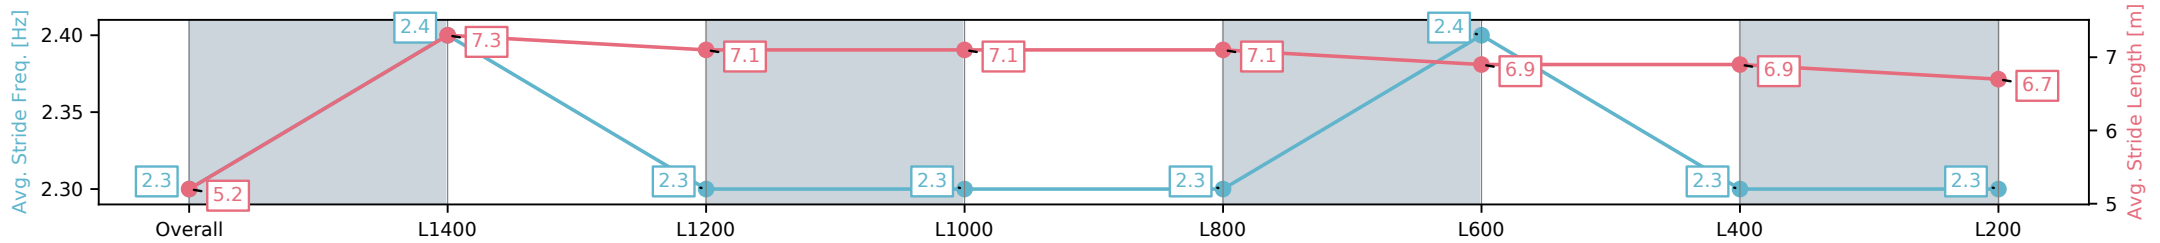

Morphettville Parks SA - Professional

Race 8: Sportsbet Handicap - 1550m

26 December 2024 - 5:24PM

Track Rating: Good 4, Weather: Fine, Rail Position: +9m
1000m-400m, +7m Remainder

Section	Overall	L1400	L1200	L1000	L800	L600	L400	L200
Section Times	1:36.40 [7] (0:12.31)	1:24.09 [2] (0:11.28)	1:12.81 [2] (0:11.80)	1:01.01 [2] (0:11.94)	0:49.07 [2] (0:12.06)	0:37.01 [3] (0:12.08)	0:24.93 [4] (0:12.24)	0:12.69 [5] (0:12.69)
Average Speed [km/h]	43.9	64.0	61.8	60.5	60.0	60.3	59.1	56.6
Top Speed [km/h]	64.4	66.9	63.5	61.7	61.2	61.8	59.9	58.4
Avg. Dist. to Rail [m]	8.8	2.1	2.3	2.5	1.8	2.2	1.8	3.1
Avg. Stride Freq. [Hz]	2.3	2.4	2.3	2.3	2.3	2.4	2.3	2.3
Avg. Stride Length [m]	5.2	7.3	7.1	7.1	7.1	6.9	6.9	6.7