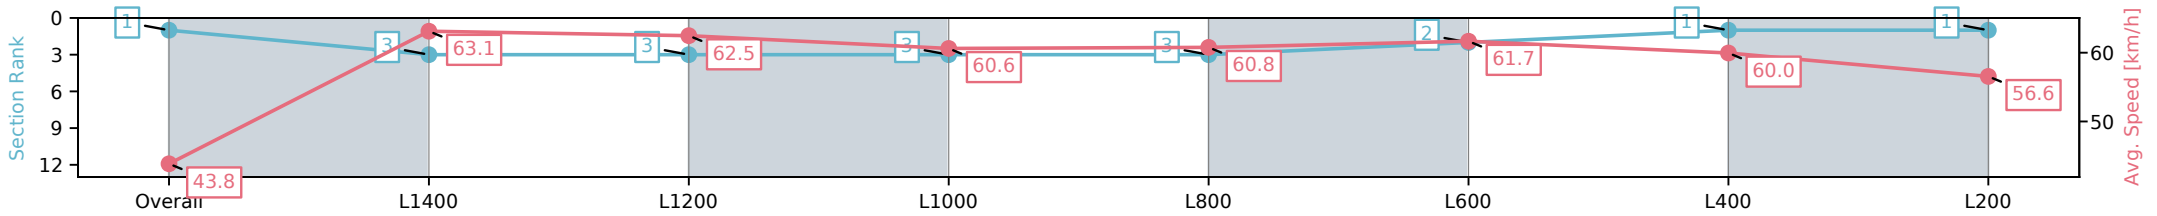

26 December 2024 - 5:24PM

Track Rating: Good 4, Weather: Fine, Rail Position: +9m
1000m-400m, +7m Remainder

Section	Overall	L1400	L1200	L1000	L800	L600	L400	L200
Section Times	1:35.92 [1] (0:12.33)	1:23.59 [3] (0:11.44)	1:12.15 [3] (0:11.74)	1:00.41 [3] (0:11.90)	0:48.51 [3] (0:11.90)	0:36.61 [2] (0:11.89)	0:24.72 [1] (0:12.05)	0:12.67 [1] (0:12.67)
Average Speed [km/h]	43.8	63.1	62.5	60.6	60.8	61.7	60.0	56.6
Top Speed [km/h]	61.5	64.2	64.3	61.7	61.7	62.0	61.3	58.8
Avg. Dist. to Rail [m]	9.6	3.1	3.2	2.9	2.1	2.7	1.8	2.0
Avg. Stride Freq. [Hz]	2.1	2.2	2.2	2.2	2.2	2.3	2.3	2.2
Avg. Stride Length [m]	5.4	7.4	7.5	7.4	7.3	7.3	7.2	6.9