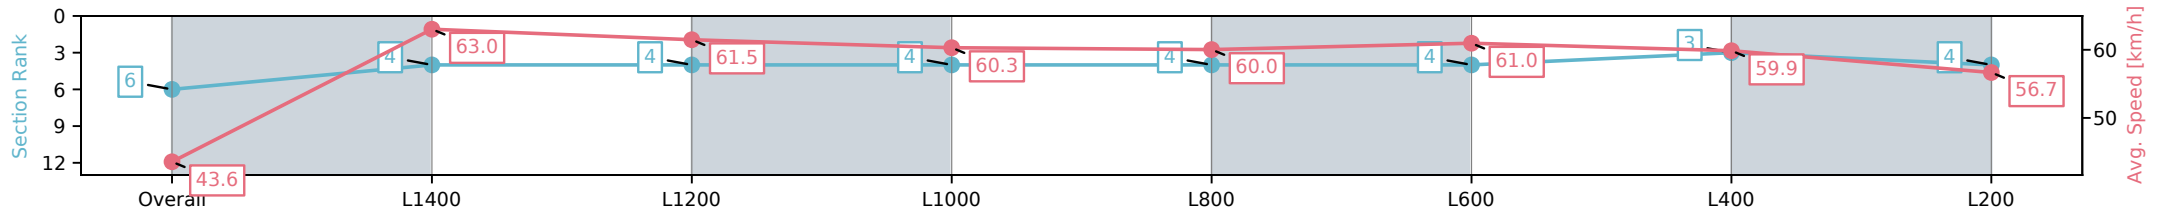

Morphettville Parks SA - Professional

Race 8: Sportsbet Handicap - 1550m

26 December 2024 - 5:24PM

Track Rating: Good 4, Weather: Fine, Rail Position: +9m
1000m-400m, +7m Remainder

Section	Overall	L1400	L1200	L1000	L800	L600	L400	L200
Section Times	1:36.20 [6] (0:12.42)	1:23.78 [4] (0:11.41)	1:12.37 [4] (0:11.73)	1:00.64 [4] (0:11.97)	0:48.67 [4] (0:12.00)	0:36.67 [4] (0:11.93)	0:24.74 [3] (0:12.09)	0:12.65 [4] (0:12.65)
Average Speed [km/h]	43.6	63.0	61.5	60.3	60.0	61.0	59.9	56.7
Top Speed [km/h]	62.5	64.3	63.7	61.2	61.7	62.1	61.1	58.3
Avg. Dist. to Rail [m]	4.2	0.2	0.7	1.2	0.9	1.7	2.0	2.5
Avg. Stride Freq. [Hz]	2.2	2.4	2.3	2.3	2.3	2.4	2.4	2.3
Avg. Stride Length [m]	5.2	7.4	7.3	7.3	7.2	7.2	7.0	6.9