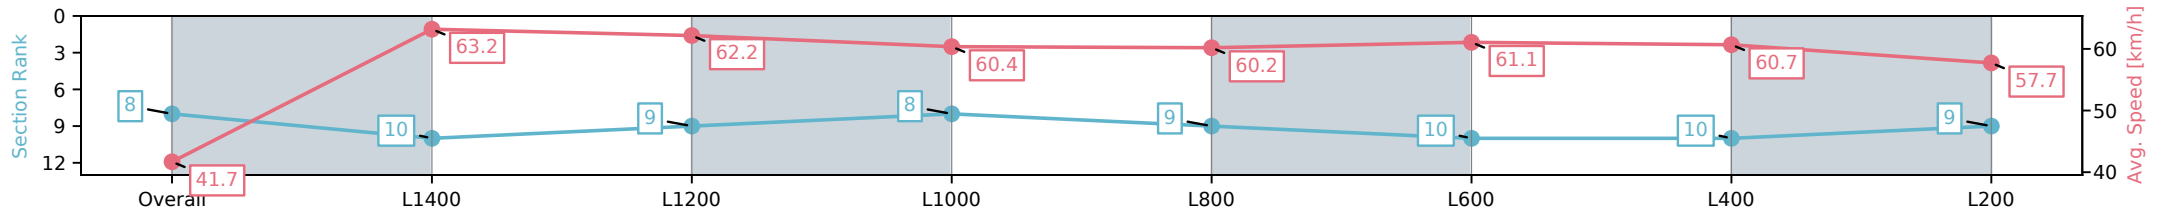

Morphettville Parks SA - Professional

Race 8: Sportsbet Handicap - 1550m

26 December 2024 - 5:24PM

Track Rating: Good 4, Weather: Fine, Rail Position: +9m
1000m-400m, +7m Remainder

Section	Overall	L1400	L1200	L1000	L800	L600	L400	L200
Section Times	1:36.40 [8] (0:12.97)	1:23.43 [10] (0:11.38)	1:12.05 [9] (0:11.71)	1:00.34 [8] (0:11.93)	0:48.41 [9] (0:12.03)	0:36.38 [10] (0:12.00)	0:24.38 [10] (0:11.95)	0:12.43 [9] (0:12.43)
Average Speed [km/h]	41.7	63.2	62.2	60.4	60.2	61.1	60.7	57.7
Top Speed [km/h]	64.6	64.8	64.7	61.5	62.4	62.5	62.3	59.0
Avg. Dist. to Rail [m]	7.8	0.7	1.5	2.3	2.0	2.9	4.9	7.8
Avg. Stride Freq. [Hz]	2.1	2.4	2.4	2.3	2.3	2.3	2.3	2.3
Avg. Stride Length [m]	5.2	7.5	7.3	7.2	7.2	7.3	7.2	7.0