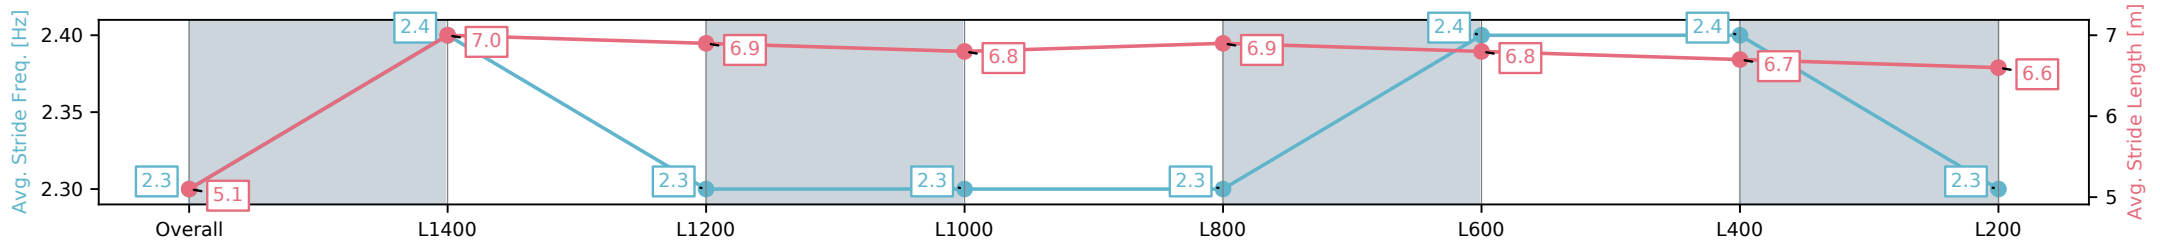

Morphettville Parks SA - Professional

Race 8: Sportsbet Handicap - 1550m

26 December 2024 - 5:24PM

Track Rating: Good 4, Weather: Fine, Rail Position: +9m
1000m-400m, +7m Remainder

Section	Overall	L1400	L1200	L1000	L800	L600	L400	L200
Section Times	1:35.98 [2] (0:12.25)	1:23.73 [1] (0:11.31)	1:12.42 [1] (0:11.72)	1:00.70 [1] (0:12.03)	0:48.67 [1] (0:11.97)	0:36.70 [1] (0:11.94)	0:24.76 [2] (0:12.14)	0:12.62 [2] (0:12.62)
Average Speed [km/h]	44.0	63.7	61.6	60.0	60.1	60.6	59.6	56.9
Top Speed [km/h]	62.5	64.9	63.2	60.8	60.9	61.5	61.1	58.7
Avg. Dist. to Rail [m]	5.5	0.9	0.6	0.6	0.2	1.2	1.7	1.8
Avg. Stride Freq. [Hz]	2.3	2.4	2.3	2.3	2.3	2.4	2.4	2.3
Avg. Stride Length [m]	5.1	7.0	6.9	6.8	6.9	6.8	6.7	6.6