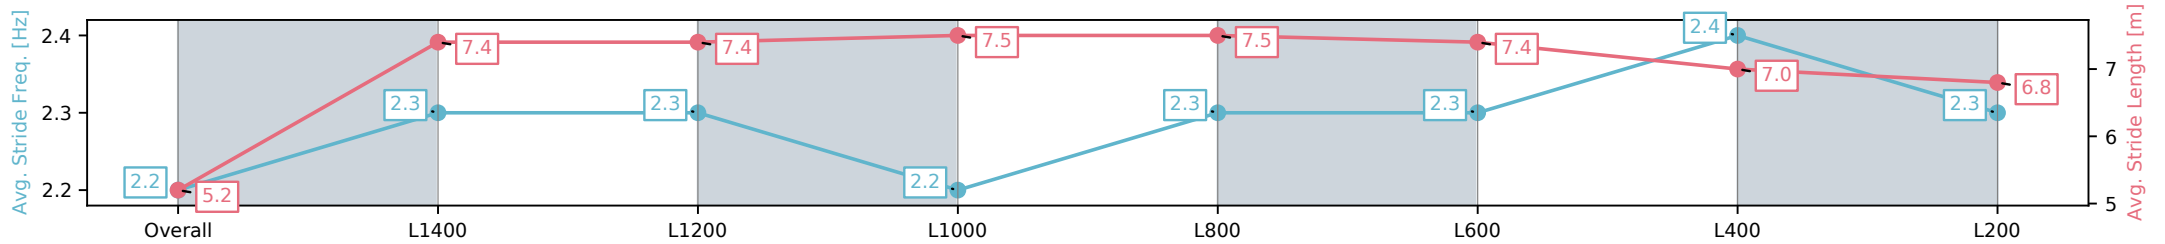

Morphettville Parks SA - Professional

Race 8: Sportsbet Handicap - 1550m

26 December 2024 - 5:24PM

Track Rating: Good 4, Weather: Fine, Rail Position: +9m
1000m-400m, +7m Remainder

Section	Overall	L1400	L1200	L1000	L800	L600	L400	L200
Section Times	1:36.05 [3] (0:12.59)	1:23.46 [7] (0:11.51)	1:11.95 [7] (0:11.75)	1:00.20 [5] (0:11.88)	0:48.32 [5] (0:12.02)	0:36.30 [5] (0:11.77)	0:24.53 [5] (0:12.00)	0:12.53 [3] (0:12.53)
Average Speed [km/h]	42.9	62.7	62.3	60.7	60.4	62.5	60.5	57.3
Top Speed [km/h]	62.8	64.4	63.9	61.8	62.7	64.1	61.8	59.2
Avg. Dist. to Rail [m]	6.5	1.7	2.8	3.7	2.8	3.8	5.1	5.0
Avg. Stride Freq. [Hz]	2.2	2.3	2.3	2.2	2.3	2.3	2.4	2.3
Avg. Stride Length [m]	5.2	7.4	7.4	7.5	7.5	7.4	7.0	6.8