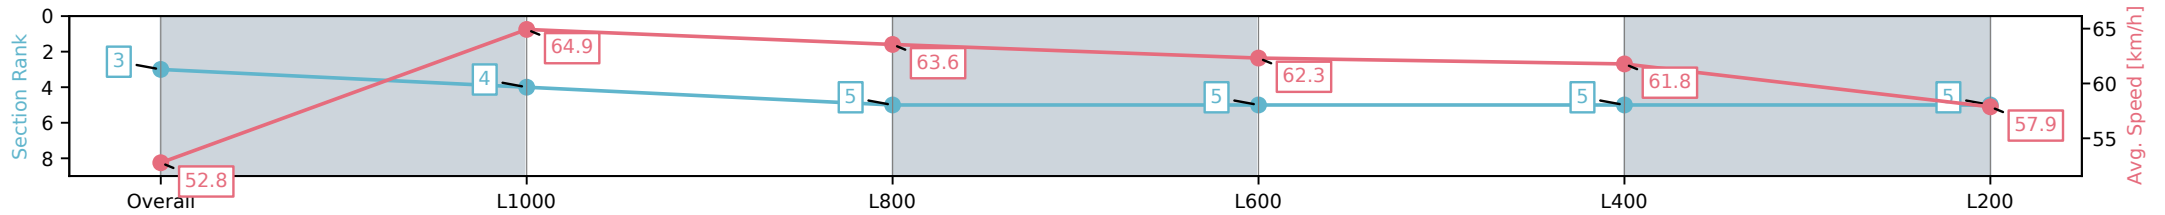

Morphettville Parks SA - Professional

Race 7: Grand Syndicates Handicap - 1250m

26 December 2024 - 4:43PM

Track Rating: Good 4, Weather: Fine, Rail Position: +9m
1000m-400m, +7m Remainder

Section	Overall	L1000	L800	L600	L400	L200
Section Times	1:15.33 [3] (0:17.05)	0:58.28 [4] (0:11.07)	0:47.21 [5] (0:11.35)	0:35.86 [5] (0:11.69)	0:24.17 [5] (0:11.73)	0:12.44 [5] (0:12.44)
Average Speed [km/h]	52.8	64.9	63.6	62.3	61.8	57.9
Top Speed [km/h]	66.6	65.9	65.6	62.6	62.7	60.5
Avg. Dist. to Rail [m]	1.0	0.2	0.3	2.2	2.6	0.7
Avg. Stride Freq. [Hz]	2.2	2.3	2.3	2.3	2.3	2.3
Avg. Stride Length [m]	6.5	7.8	7.7	7.7	7.5	7.2