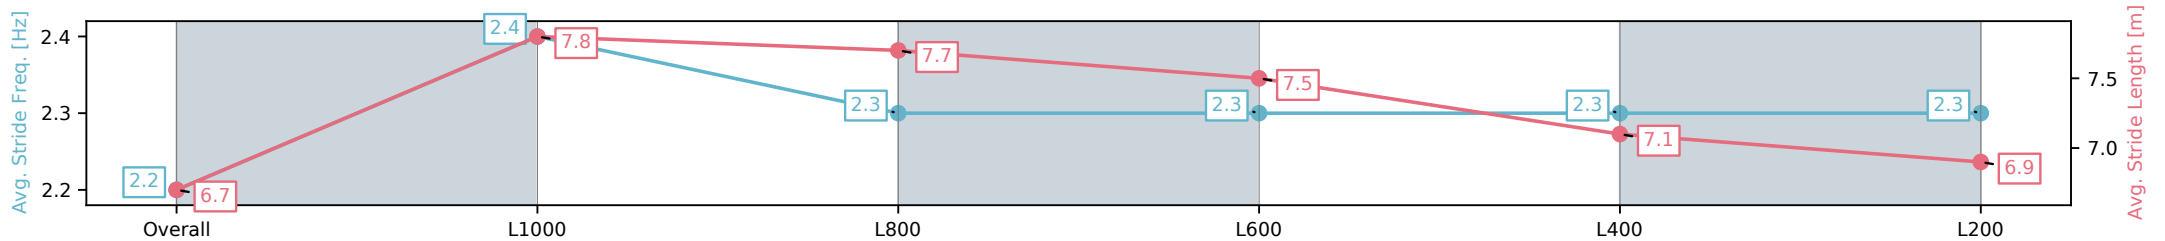

Morphettville Parks SA - Professional

Race 7: Grand Syndicates Handicap - 1250m

26 December 2024 - 4:43PM

Track Rating: Good 4, Weather: Fine, Rail Position: +9m
1000m-400m, +7m Remainder

Section	Overall	L1000	L800	L600	L400	L200
Section Times	1:15.41 [4] (0:16.62)	0:58.79 [1] (0:10.92)	0:47.87 [1] (0:11.28)	0:36.58 [1] (0:11.75)	0:24.83 [1] (0:11.98)	0:12.85 [2] (0:12.85)
Average Speed [km/h]	54.1	66.1	63.9	61.6	60.5	56.0
Top Speed [km/h]	68.2	67.7	64.9	62.5	61.9	59.3
Avg. Dist. to Rail [m]	4.2	0.4	0.4	1.6	2.0	2.1
Avg. Stride Freq. [Hz]	2.2	2.4	2.3	2.3	2.3	2.3
Avg. Stride Length [m]	6.7	7.8	7.7	7.5	7.1	6.9