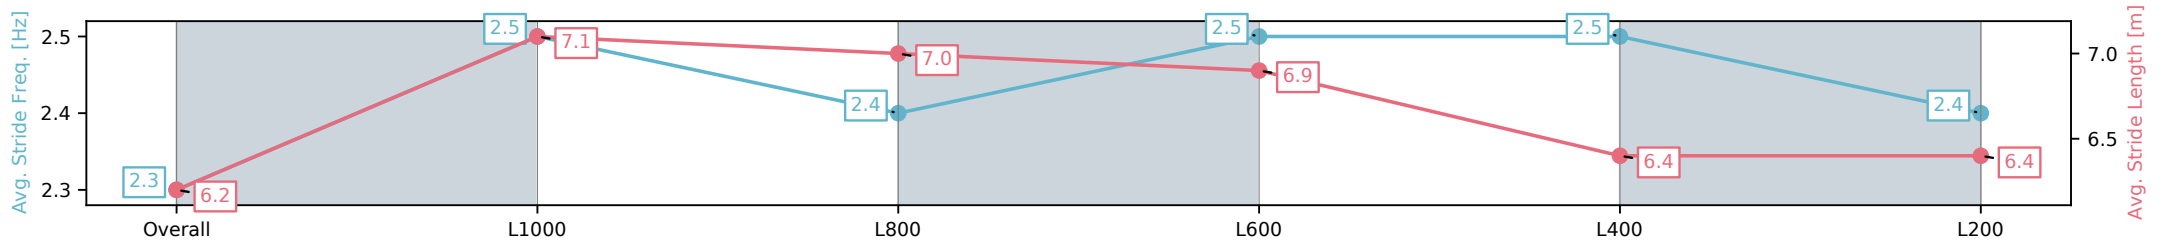

- [] Ranking at each section and finish
- :-:- No data available at this section
- NA No data available

Horse/Jockey Name	HALLSTATT/Alana Livesey
Finish Rank	6
Fastest Section Time (Section)	0:10.89 (L800)
Top Speed [km/h] (Section)	69.2 (Overall)
Race State	Finished

Morphettville Parks SA - Professional

Race 7: Grand Syndicates Handicap - 1250m

26 December 2024 - 4:43PM

Track Rating: Good 4, Weather: Fine, Rail Position: +9m
1000m-400m, +7m Remainder

Section	Overall	L1000	L800	L600	L400	L200
Section Times	1:15.66 [6] (0:17.10)	0:58.56 [5] (0:10.89)	0:47.67 [4] (0:11.46)	0:36.21 [4] (0:11.54)	0:24.67 [3] (0:11.87)	0:12.80 [4] (0:12.80)
Average Speed [km/h]	52.7	67.0	63.3	63.5	61.5	56.2
Top Speed [km/h]	69.2	68.1	64.6	63.9	62.9	60.0
Avg. Dist. to Rail [m]	2.7	2.6	2.6	3.6	5.6	5.8
Avg. Stride Freq. [Hz]	2.3	2.5	2.4	2.5	2.5	2.4
Avg. Stride Length [m]	6.2	7.1	7.0	6.9	6.4	6.4

- [] Ranking at each section and finish
- :-:- No data available at this section
- NA No data available