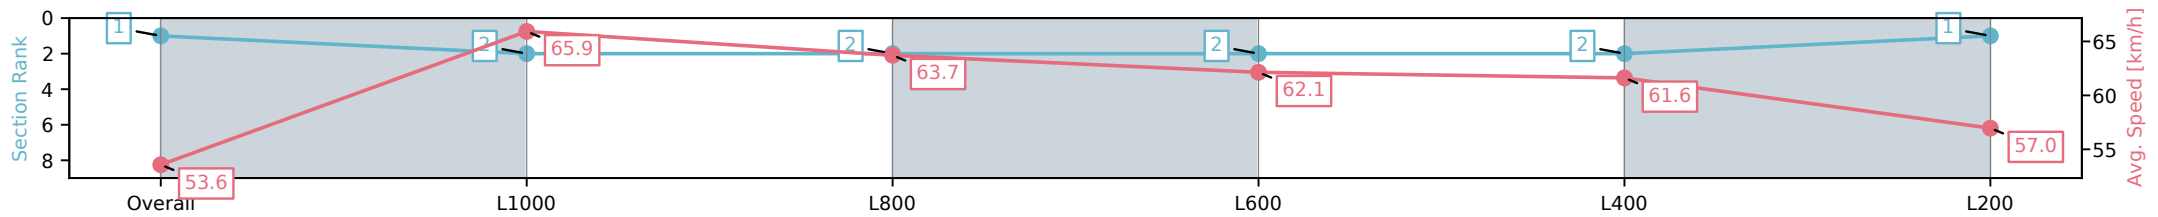

Race 7: Grand Syndicates Handicap - 1250m

26 December 2024 - 4:43PM

Track Rating: Good 4, Weather: Fine, Rail Position: +9m
1000m-400m, +7m Remainder

Section	Overall	L1000	L800	L600	L400	L200
Section Times	1:15.14 [1] (0:16.81)	0:58.33 [2] (0:10.87)	0:47.46 [2] (0:11.33)	0:36.13 [2] (0:11.72)	0:24.41 [2] (0:11.75)	0:12.66 [1] (0:12.66)
Average Speed [km/h]	53.6	65.9	63.7	62.1	61.6	57.0
Top Speed [km/h]	69.2	68.3	64.7	63.0	62.4	60.3
Avg. Dist. to Rail [m]	4.0	0.6	0.4	2.2	3.3	2.8
Avg. Stride Freq. [Hz]	2.3	2.4	2.4	2.4	2.4	2.3
Avg. Stride Length [m]	6.3	7.6	7.5	7.2	7.0	6.8