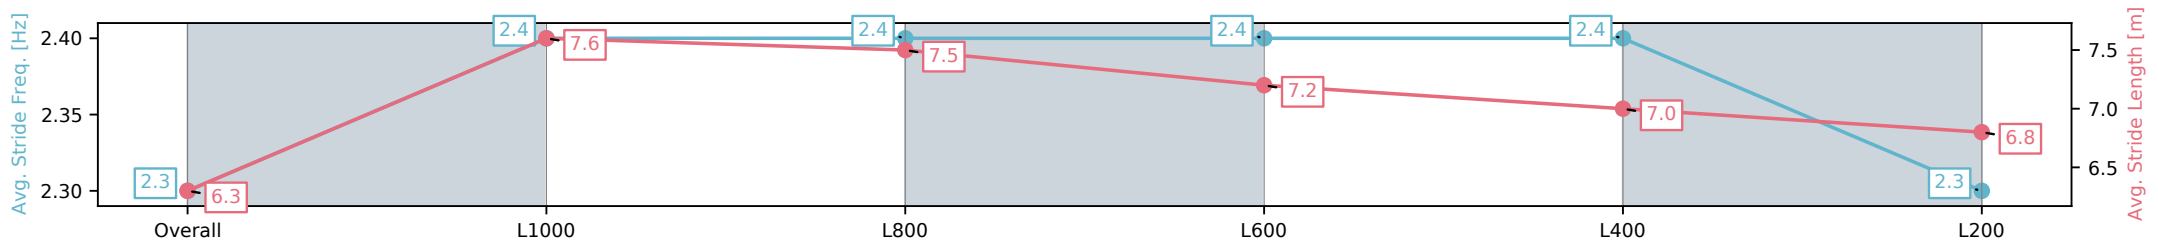

Race 7: Grand Syndicates Handicap - 1250m

26 December 2024 - 4:43PM

Track Rating: Good 4, Weather: Fine, Rail Position: +9m
1000m-400m, +7m Remainder

Section	Overall	L1000	L800	L600	L400	L200
Section Times	1:15.14 [1] (0:16.81)	0:58.33 [2] (0:10.87)	0:47.46 [2] (0:11.33)	0:36.13 [2] (0:11.72)	0:24.41 [2] (0:11.75)	0:12.66 [1] (0:12.66)
Average Speed [km/h]	53.6	65.9	63.7	62.1	61.6	57.0
Top Speed [km/h]	69.2	68.3	64.7	63.0	62.4	60.3
Avg. Dist. to Rail [m]	4.0	0.6	0.4	2.2	3.3	2.8
Avg. Stride Freq. [Hz]	2.3	2.4	2.4	2.4	2.4	2.3
Avg. Stride Length [m]	6.3	7.6	7.5	7.2	7.0	6.8