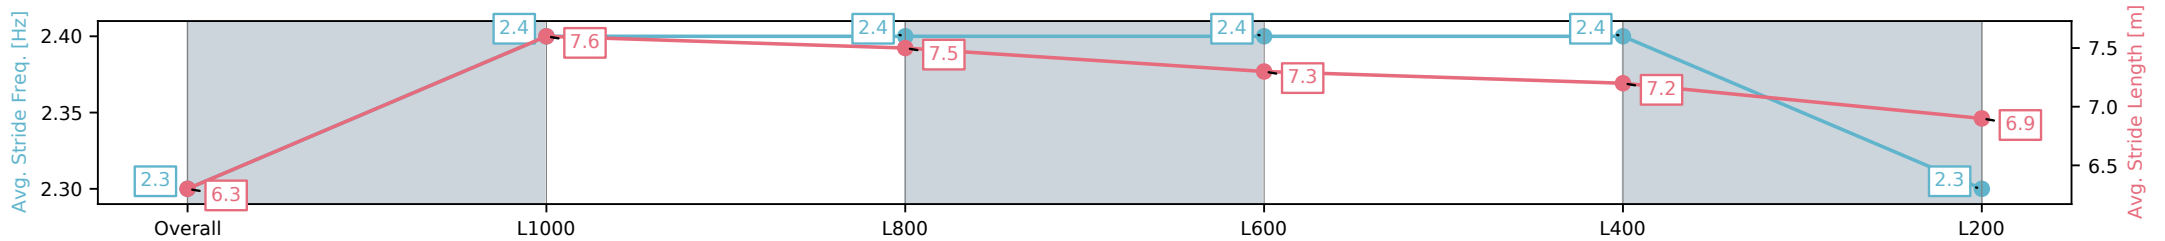

Morphettville Parks SA - Professional

Race 7: Grand Syndicates Handicap - 1250m

26 December 2024 - 4:43PM

Track Rating: Good 4, Weather: Fine, Rail Position: +9m
1000m-400m, +7m Remainder

Section	Overall	L1000	L800	L600	L400	L200
Section Times	1:15.45 [5] (0:16.86)	0:58.59 [3] (0:11.06)	0:47.53 [3] (0:11.35)	0:36.18 [3] (0:11.74)	0:24.44 [4] (0:11.79)	0:12.65 [3] (0:12.65)
Average Speed [km/h]	53.5	65.5	63.6	62.2	61.8	56.9
Top Speed [km/h]	67.8	66.6	65.6	63.2	62.7	60.8
Avg. Dist. to Rail [m]	2.4	1.3	1.4	2.8	4.5	3.9
Avg. Stride Freq. [Hz]	2.3	2.4	2.4	2.4	2.4	2.3
Avg. Stride Length [m]	6.3	7.6	7.5	7.3	7.2	6.9

- [] Ranking at each section and finish
- :-:- No data available at this section
- NA No data available

Horse/Jockey Name	HALLSTATT/Alana Livesey
Finish Rank	6
Fastest Section Time (Section)	0:10.89 (L800)
Top Speed [km/h] (Section)	69.2 (Overall)
Race State	Finished