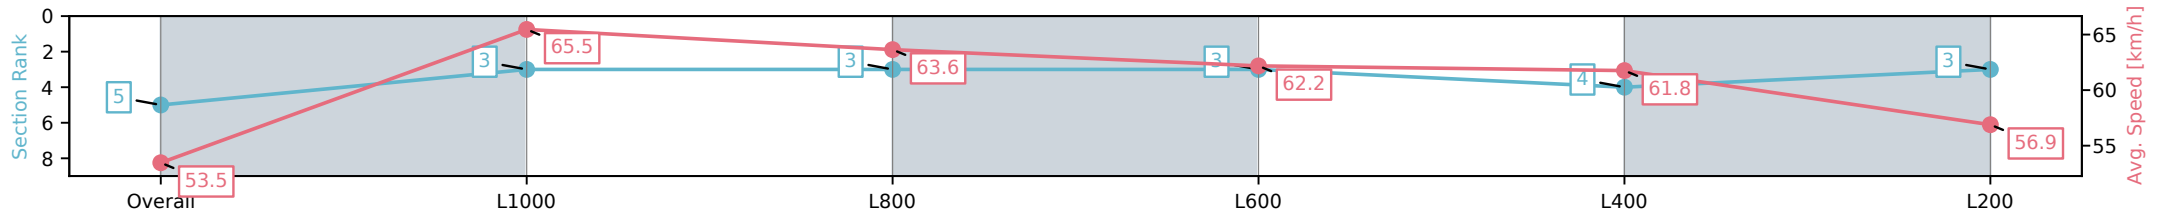

Morphettville Parks SA - Professional

Race 7: Grand Syndicates Handicap - 1250m

26 December 2024 - 4:43PM

Track Rating: Good 4, Weather: Fine, Rail Position: +9m
1000m-400m, +7m Remainder

Section	Overall	L1000	L800	L600	L400	L200
Section Times	1:15.45 [5] (0:16.86)	0:58.59 [3] (0:11.06)	0:47.53 [3] (0:11.35)	0:36.18 [3] (0:11.74)	0:24.44 [4] (0:11.79)	0:12.65 [3] (0:12.65)
Average Speed [km/h]	53.5	65.5	63.6	62.2	61.8	56.9
Top Speed [km/h]	67.8	66.6	65.6	63.2	62.7	60.8
Avg. Dist. to Rail [m]	2.4	1.3	1.4	2.8	4.5	3.9
Avg. Stride Freq. [Hz]	2.3	2.4	2.4	2.4	2.4	2.3
Avg. Stride Length [m]	6.3	7.6	7.5	7.3	7.2	6.9