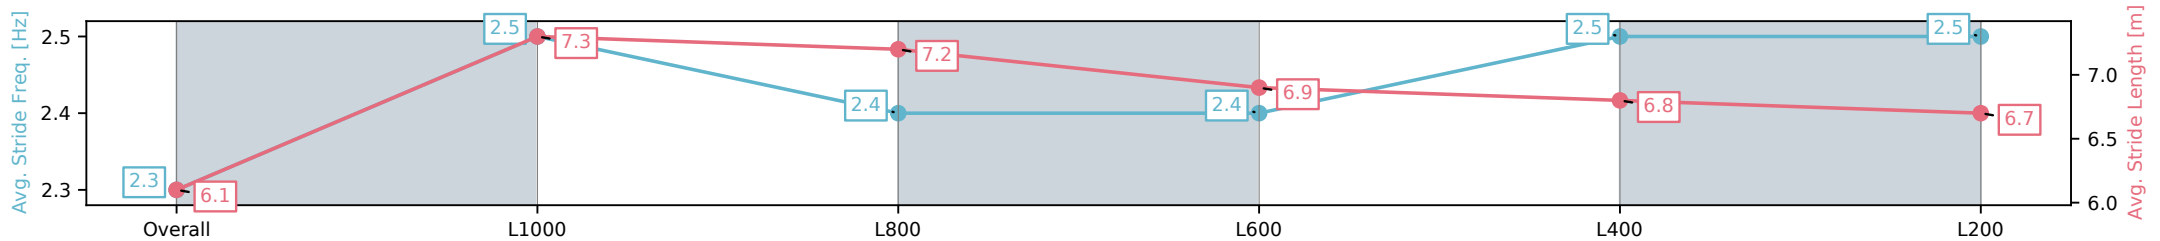

Morphettville Parks SA - Professional

Race 7: Grand Syndicates Handicap - 1250m

26 December 2024 - 4:43PM

Track Rating: Good 4, Weather: Fine, Rail Position: +9m
1000m-400m, +7m Remainder

Section	Overall	L1000	L800	L600	L400	L200
Section Times	1:15.30 [2] (0:17.46)	0:57.84 [6] (0:10.86)	0:46.98 [6] (0:11.28)	0:35.69 [6] (0:11.67)	0:24.02 [6] (0:11.82)	0:12.20 [6] (0:12.20)
Average Speed [km/h]	51.7	67.1	63.8	62.1	61.4	59.0
Top Speed [km/h]	65.7	67.7	65.9	63.6	63.1	61.9
Avg. Dist. to Rail [m]	4.3	2.0	0.2	1.4	5.7	5.9
Avg. Stride Freq. [Hz]	2.3	2.5	2.4	2.4	2.5	2.5
Avg. Stride Length [m]	6.1	7.3	7.2	6.9	6.8	6.7