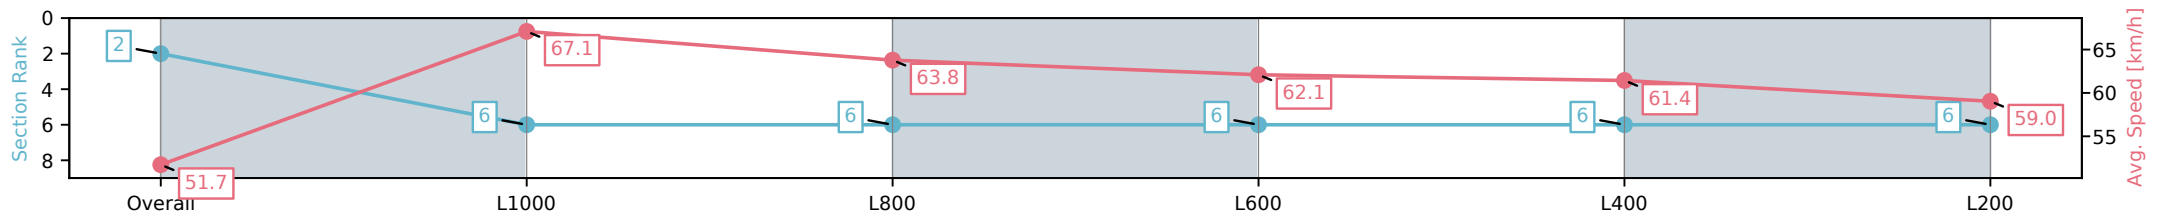

Morphettville Parks SA - Professional

Race 7: Grand Syndicates Handicap - 1250m

26 December 2024 - 4:43PM

Track Rating: Good 4, Weather: Fine, Rail Position: +9m
1000m-400m, +7m Remainder

Section	Overall	L1000	L800	L600	L400	L200
Section Times	1:15.30 [2] (0:17.46)	0:57.84 [6] (0:10.86)	0:46.98 [6] (0:11.28)	0:35.69 [6] (0:11.67)	0:24.02 [6] (0:11.82)	0:12.20 [6] (0:12.20)
Average Speed [km/h]	51.7	67.1	63.8	62.1	61.4	59.0
Top Speed [km/h]	65.7	67.7	65.9	63.6	63.1	61.9
Avg. Dist. to Rail [m]	4.3	2.0	0.2	1.4	5.7	5.9
Avg. Stride Freq. [Hz]	2.3	2.5	2.4	2.4	2.5	2.5
Avg. Stride Length [m]	6.1	7.3	7.2	6.9	6.8	6.7