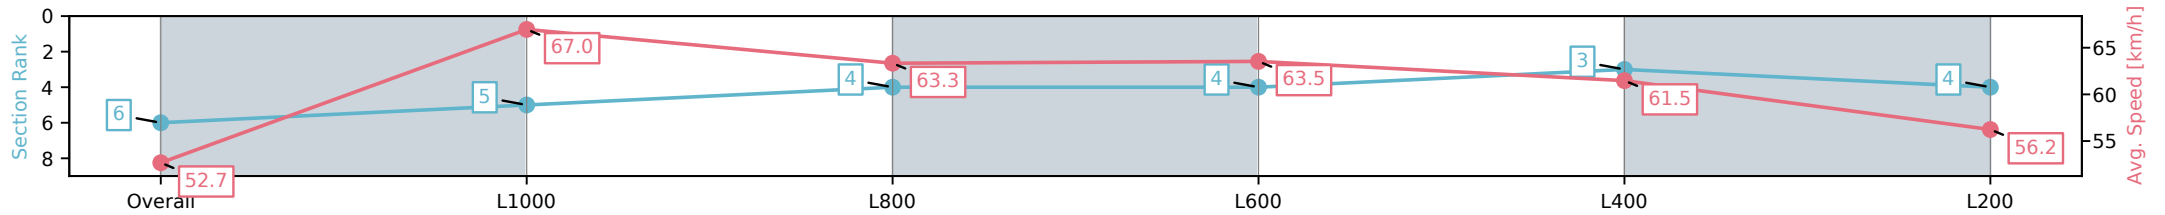

- [] Ranking at each section and finish
- :-:- No data available at this section
- NA No data available

Horse/Jockey Name	HALLSTATT/Alana Livesey
Finish Rank	6
Fastest Section Time (Section)	0:10.89 (L800)
Top Speed [km/h] (Section)	69.2 (Overall)
Race State	Finished

Morphettville Parks SA - Professional

Race 7: Grand Syndicates Handicap - 1250m

26 December 2024 - 4:43PM

Track Rating: Good 4, Weather: Fine, Rail Position: +9m
1000m-400m, +7m Remainder

Section	Overall	L1000	L800	L600	L400	L200
Section Times	1:15.66 [6] (0:17.10)	0:58.56 [5] (0:10.89)	0:47.67 [4] (0:11.46)	0:36.21 [4] (0:11.54)	0:24.67 [3] (0:11.87)	0:12.80 [4] (0:12.80)
Average Speed [km/h]	52.7	67.0	63.3	63.5	61.5	56.2
Top Speed [km/h]	69.2	68.1	64.6	63.9	62.9	60.0
Avg. Dist. to Rail [m]	2.7	2.6	2.6	3.6	5.6	5.8
Avg. Stride Freq. [Hz]	2.3	2.5	2.4	2.5	2.5	2.4
Avg. Stride Length [m]	6.2	7.1	7.0	6.9	6.4	6.4

- [] Ranking at each section and finish
- :-:- No data available at this section
- NA No data available