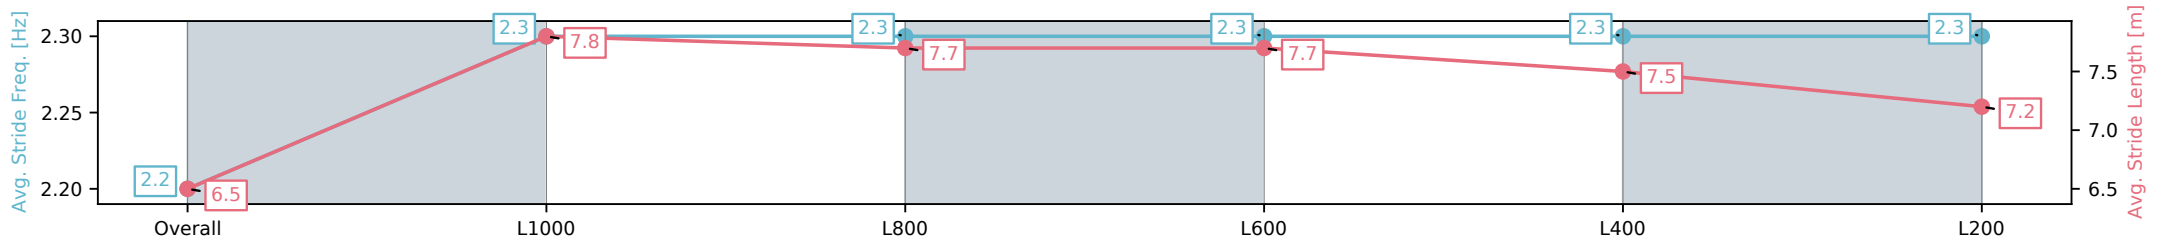

Morphettville Parks SA - Professional

Race 7: Grand Syndicates Handicap - 1250m

26 December 2024 - 4:43PM

Track Rating: Good 4, Weather: Fine, Rail Position: +9m
1000m-400m, +7m Remainder

Section	Overall	L1000	L800	L600	L400	L200
Section Times	1:15.33 [3] (0:17.05)	0:58.28 [4] (0:11.07)	0:47.21 [5] (0:11.35)	0:35.86 [5] (0:11.69)	0:24.17 [5] (0:11.73)	0:12.44 [5] (0:12.44)
Average Speed [km/h]	52.8	64.9	63.6	62.3	61.8	57.9
Top Speed [km/h]	66.6	65.9	65.6	62.6	62.7	60.5
Avg. Dist. to Rail [m]	1.0	0.2	0.3	2.2	2.6	0.7
Avg. Stride Freq. [Hz]	2.2	2.3	2.3	2.3	2.3	2.3
Avg. Stride Length [m]	6.5	7.8	7.7	7.7	7.5	7.2