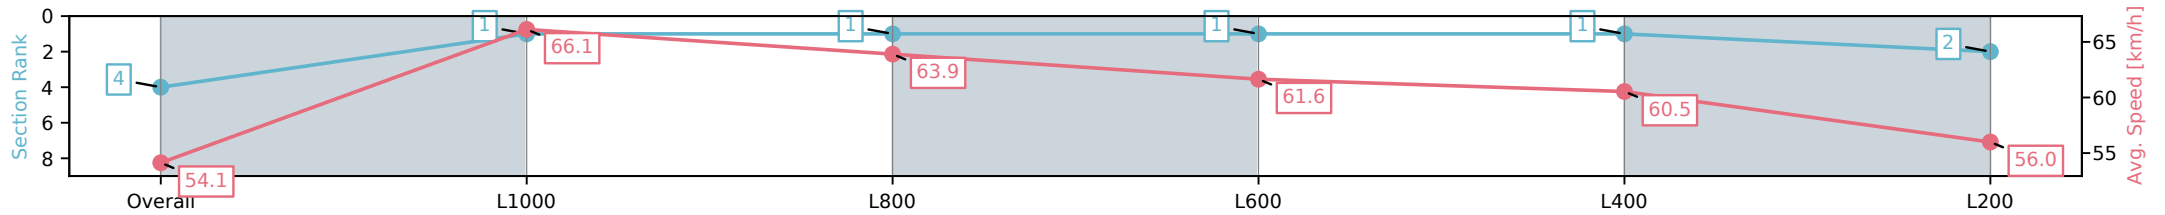

Morphettville Parks SA - Professional

Race 7: Grand Syndicates Handicap - 1250m

26 December 2024 - 4:43PM

Track Rating: Good 4, Weather: Fine, Rail Position: +9m
1000m-400m, +7m Remainder

Section	Overall	L1000	L800	L600	L400	L200
Section Times	1:15.41 [4] (0:16.62)	0:58.79 [1] (0:10.92)	0:47.87 [1] (0:11.28)	0:36.58 [1] (0:11.75)	0:24.83 [1] (0:11.98)	0:12.85 [2] (0:12.85)
Average Speed [km/h]	54.1	66.1	63.9	61.6	60.5	56.0
Top Speed [km/h]	68.2	67.7	64.9	62.5	61.9	59.3
Avg. Dist. to Rail [m]	4.2	0.4	0.4	1.6	2.0	2.1
Avg. Stride Freq. [Hz]	2.2	2.4	2.3	2.3	2.3	2.3
Avg. Stride Length [m]	6.7	7.8	7.7	7.5	7.1	6.9