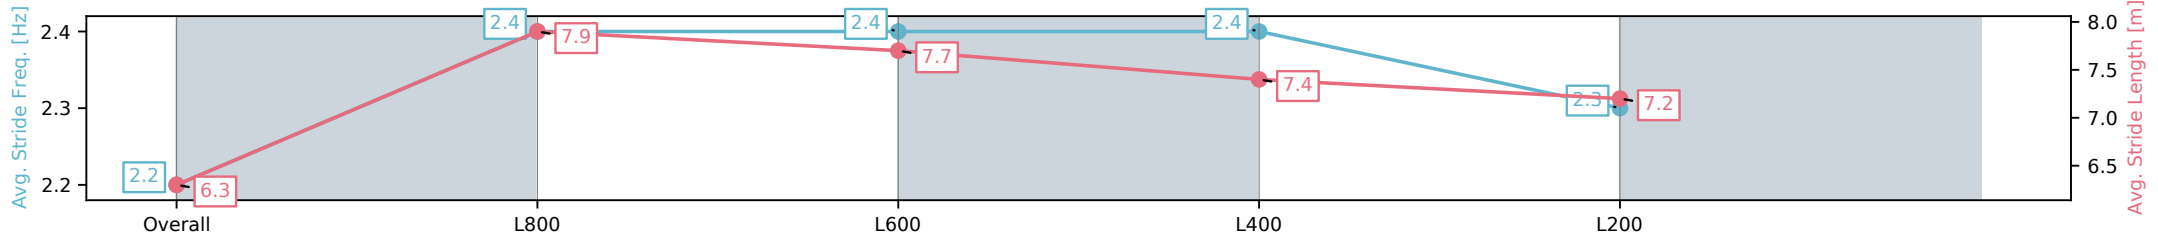

Horse/Jockey Name	THEBIGSOSSO/Caitlin Tootell
Finish Rank	2
Fastest Section Time (Section)	0:10.40 (L800)
Top Speed [km/h] (Section)	71.6 (Overall)
Race State	Finished

Morphettville Parks SA - Professional
Race 6: Sportsbet Same Race Multi Handicap - 1000m
26 December 2024 - 4:03PM
Track Rating: Good 4, Weather: Fine, Rail Position: +9m
1000m-400m, +7m Remainder

Section	Overall	L800	L600	L400	L200
Section Times	0:58.93 [2] (0:14.11)	0:44.82 [7] (0:10.40)	0:34.42 [6] (0:11.03)	0:23.39 [3] (0:11.40)	0:11.99 [3] (0:11.99)
Average Speed [km/h]	51.1	69.3	65.7	63.6	59.9
Top Speed [km/h]	71.2	71.6	67.5	65.3	62.9
Avg. Dist. to Rail [m]	2.0	0.3	1.4	4.0	4.8
Avg. Stride Freq. [Hz]	2.2	2.4	2.4	2.4	2.3
Avg. Stride Length [m]	6.3	7.9	7.7	7.4	7.2

- [ ] Ranking at each section and finish
- -:-:- No data available at this section
- NA No data available