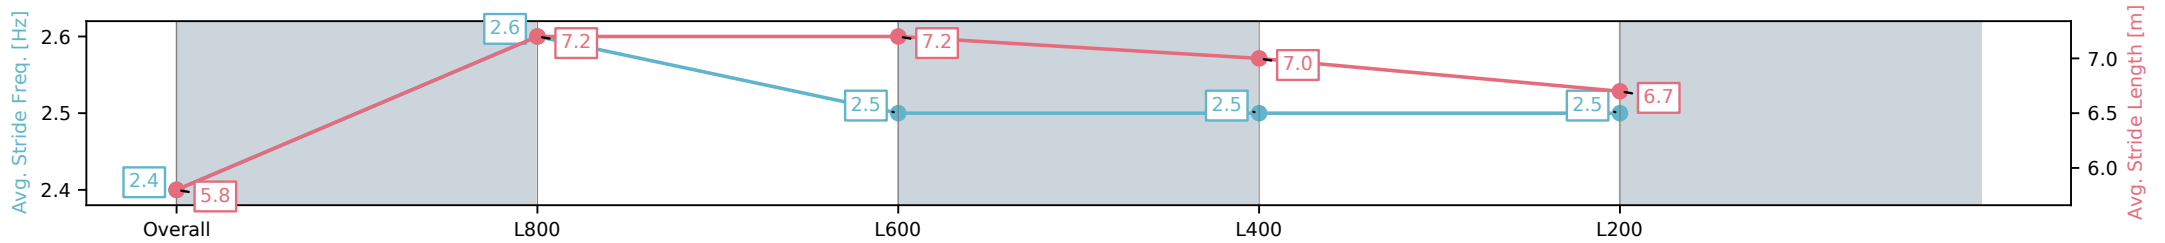

Horse/Jockey Name	INTACTO/Alana Livesey
Finish Rank	6
Fastest Section Time (Section)	0:10.70 (L800)
Top Speed [km/h] (Section)	70.1 (Overall)
Race State	Finished

Morphettville Parks SA - Professional
Race 6: Sportsbet Same Race Multi Handicap - 1000m
26 December 2024 - 4:03PM
Track Rating: Good 4, Weather: Fine, Rail Position: +9m
1000m-400m, +7m Remainder

Section	Overall	L800	L600	L400	L200
Section Times	0:59.41 [6] (0:14.01)	0:45.40 [6] (0:10.70)	0:34.70 [7] (0:11.11)	0:23.59 [7] (0:11.55)	0:12.04 [6] (0:12.04)
Average Speed [km/h]	51.4	67.7	65.8	62.6	59.6
Top Speed [km/h]	69.5	70.1	68.2	63.6	62.0
Avg. Dist. to Rail [m]	3.9	1.6	2.4	2.7	2.0
Avg. Stride Freq. [Hz]	2.4	2.6	2.5	2.5	2.5
Avg. Stride Length [m]	5.8	7.2	7.2	7.0	6.7

- [ ] Ranking at each section and finish
- -:-:- No data available at this section
- NA No data available