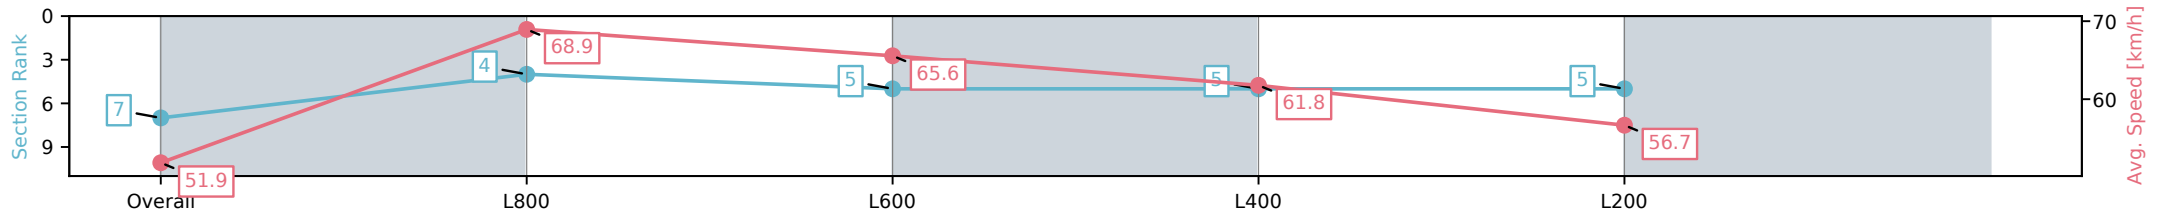

Horse/Jockey Name	ENDLESS FAITH/Jason Holder
Finish Rank	7
Fastest Section Time (Section)	0:10.53 (L800)
Top Speed [km/h] (Section)	70.8 (Overall)
Race State	Finished

Morphettville Parks SA - Professional
Race 6: Sportsbet Same Race Multi Handicap - 1000m
26 December 2024 - 4:03PM
Track Rating: Good 4, Weather: Fine, Rail Position: +9m
1000m-400m, +7m Remainder

Section	Overall	L800	L600	L400	L200
Section Times	1:00.00 [7] (0:13.87)	0:46.13 [4] (0:10.53)	0:35.60 [5] (0:11.22)	0:24.38 [5] (0:11.74)	0:12.64 [5] (0:12.64)
Average Speed [km/h]	51.9	68.9	65.6	61.8	56.7
Top Speed [km/h]	69.8	70.8	67.1	64.1	60.4
Avg. Dist. to Rail [m]	4.1	2.2	3.5	4.7	3.7
Avg. Stride Freq. [Hz]	2.4	2.5	2.5	2.4	2.3
Avg. Stride Length [m]	5.8	7.5	7.4	7.1	6.8

- [ ] Ranking at each section and finish
- -:-:- No data available at this section
- NA No data available