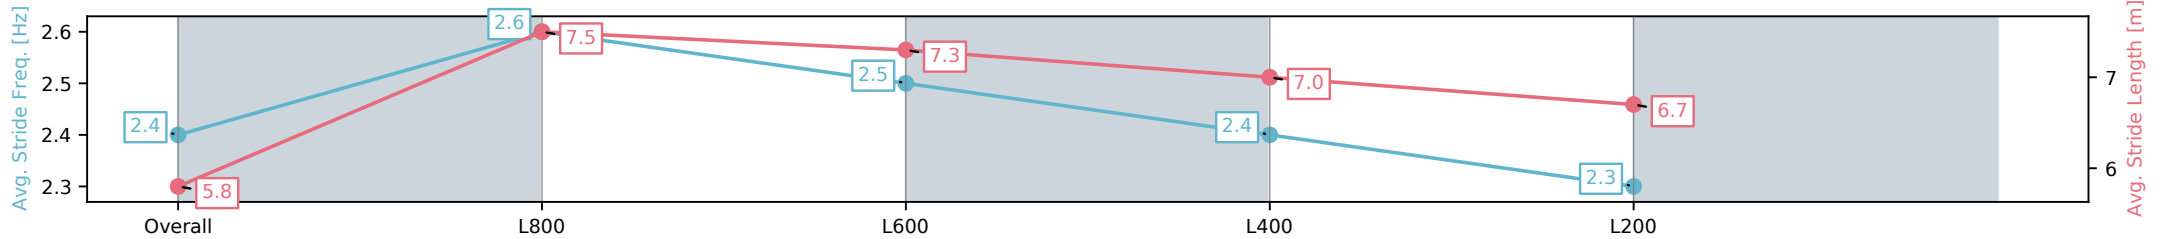

Horse/Jockey Name	LUNESSA/Rochelle Milnes
Finish Rank	8
Fastest Section Time (Section)	0:10.40 (L800)
Top Speed [km/h] (Section)	71.5 (Overall)
Race State	Finished

Morphettville Parks SA - Professional
Race 6: Sportsbet Same Race Multi Handicap - 1000m
26 December 2024 - 4:03PM
Track Rating: Good 4, Weather: Fine, Rail Position: +9m
1000m-400m, +7m Remainder

Section	Overall	L800	L600	L400	L200
Section Times	1:00.55 [8] (0:13.95)	0:46.60 [5] (0:10.40)	0:36.20 [4] (0:11.33)	0:24.87 [6] (0:12.02)	0:12.85 [8] (0:12.85)
Average Speed [km/h]	51.7	69.8	64.8	60.4	55.8
Top Speed [km/h]	70.6	71.5	68.4	63.8	58.1
Avg. Dist. to Rail [m]	6.0	3.5	3.4	5.8	6.4
Avg. Stride Freq. [Hz]	2.4	2.6	2.5	2.4	2.3
Avg. Stride Length [m]	5.8	7.5	7.3	7.0	6.7

- [ ] Ranking at each section and finish
- -:-:- No data available at this section
- NA No data available