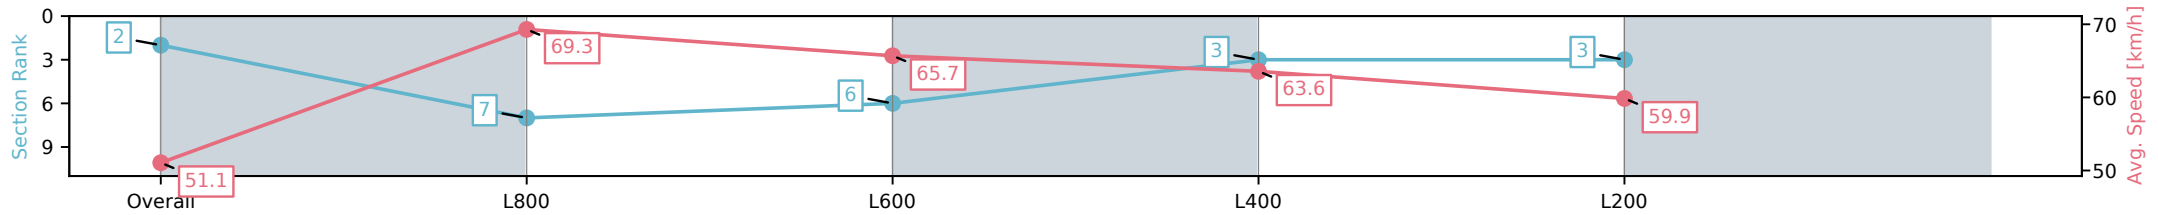

Horse/Jockey Name	THEBIGSOSSO/Caitlin Tootell
Finish Rank	2
Fastest Section Time (Section)	0:10.40 (L800)
Top Speed [km/h] (Section)	71.6 (Overall)
Race State	Finished

Morphettville Parks SA - Professional
Race 6: Sportsbet Same Race Multi Handicap - 1000m
26 December 2024 - 4:03PM
Track Rating: Good 4, Weather: Fine, Rail Position: +9m
1000m-400m, +7m Remainder

Section	Overall	L800	L600	L400	L200
Section Times	0:58.93 [2] (0:14.11)	0:44.82 [7] (0:10.40)	0:34.42 [6] (0:11.03)	0:23.39 [3] (0:11.40)	0:11.99 [3] (0:11.99)
Average Speed [km/h]	51.1	69.3	65.7	63.6	59.9
Top Speed [km/h]	71.2	71.6	67.5	65.3	62.9
Avg. Dist. to Rail [m]	2.0	0.3	1.4	4.0	4.8
Avg. Stride Freq. [Hz]	2.2	2.4	2.4	2.4	2.3
Avg. Stride Length [m]	6.3	7.9	7.7	7.4	7.2

- [ ] Ranking at each section and finish
- -:-:- No data available at this section
- NA No data available