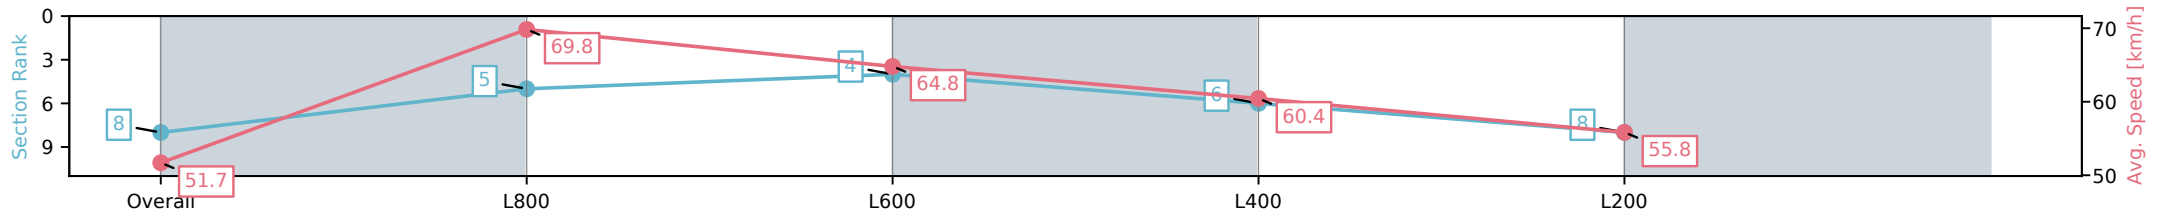

Horse/Jockey Name	LUNESSA/Rochelle Milnes
Finish Rank	8
Fastest Section Time (Section)	0:10.40 (L800)
Top Speed [km/h] (Section)	71.5 (Overall)
Race State	Finished

Morphettville Parks SA - Professional
Race 6: Sportsbet Same Race Multi Handicap - 1000m
26 December 2024 - 4:03PM
Track Rating: Good 4, Weather: Fine, Rail Position: +9m
1000m-400m, +7m Remainder

Section	Overall	L800	L600	L400	L200
Section Times	1:00.55 [8] (0:13.95)	0:46.60 [5] (0:10.40)	0:36.20 [4] (0:11.33)	0:24.87 [6] (0:12.02)	0:12.85 [8] (0:12.85)
Average Speed [km/h]	51.7	69.8	64.8	60.4	55.8
Top Speed [km/h]	70.6	71.5	68.4	63.8	58.1
Avg. Dist. to Rail [m]	6.0	3.5	3.4	5.8	6.4
Avg. Stride Freq. [Hz]	2.4	2.6	2.5	2.4	2.3
Avg. Stride Length [m]	5.8	7.5	7.3	7.0	6.7

- [ ] Ranking at each section and finish
- -:-:- No data available at this section
- NA No data available