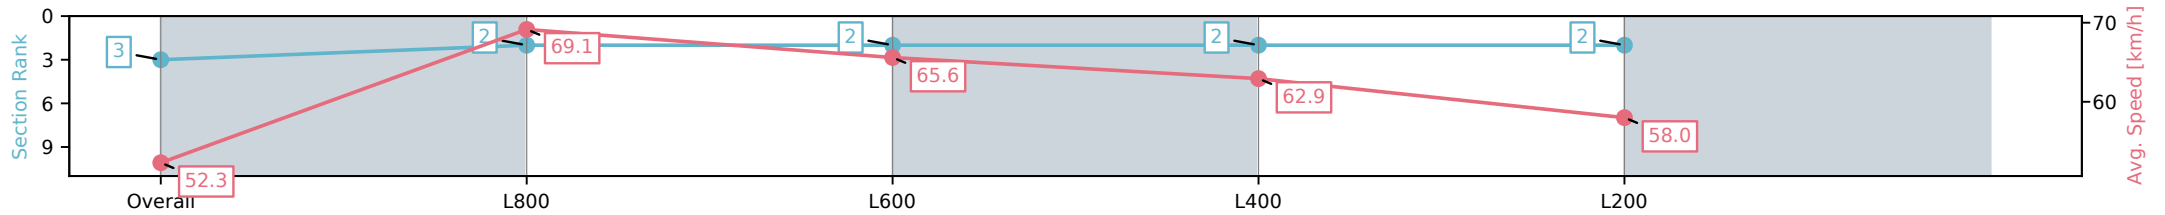

Horse/Jockey Name	RICH LADY/Tala Hutchinson
Finish Rank	3
Fastest Section Time (Section)	0:10.39 (L800)
Top Speed [km/h] (Section)	71.3 (Overall)
Race State	Finished

Morphettville Parks SA - Professional
Race 6: Sportsbet Same Race Multi Handicap - 1000m
26 December 2024 - 4:03PM
Track Rating: Good 4, Weather: Fine, Rail Position: +9m
1000m-400m, +7m Remainder

Section	Overall	L800	L600	L400	L200
Section Times	0:59.09 [3] (0:13.78)	0:45.31 [2] (0:10.39)	0:34.92 [2] (0:11.05)	0:23.87 [2] (0:11.51)	0:12.36 [2] (0:12.36)
Average Speed [km/h]	52.3	69.1	65.6	62.9	58.0
Top Speed [km/h]	71.0	71.3	67.4	63.8	61.3
Avg. Dist. to Rail [m]	2.4	0.8	1.6	3.3	2.7
Avg. Stride Freq. [Hz]	2.5	2.5	2.5	2.4	2.4
Avg. Stride Length [m]	5.8	7.6	7.3	7.2	6.8

- [ ] Ranking at each section and finish
- -:-:- No data available at this section
- NA No data available