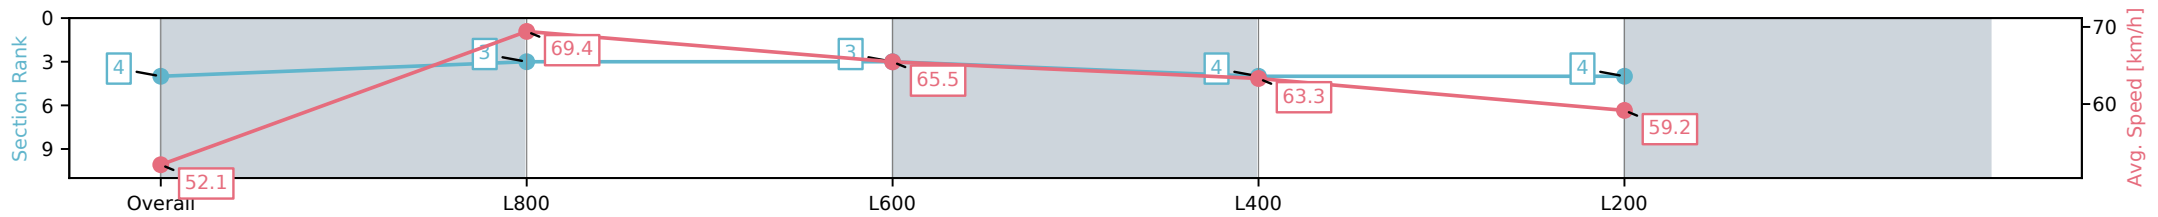

Horse/Jockey Name	SUN FLIPPER/Brooke King
Finish Rank	4
Fastest Section Time (Section)	0:10.49 (L800)
Top Speed [km/h] (Section)	70.9 (Overall)
Race State	Finished

Morphettville Parks SA - Professional
Race 6: Sportsbet Same Race Multi Handicap - 1000m
26 December 2024 - 4:03PM
Track Rating: Good 4, Weather: Fine, Rail Position: +9m
1000m-400m, +7m Remainder

Section	Overall	L800	L600	L400	L200
Section Times	0:59.19 [4] (0:13.83)	0:45.36 [3] (0:10.49)	0:34.87 [3] (0:11.28)	0:23.59 [4] (0:11.47)	0:12.12 [4] (0:12.12)
Average Speed [km/h]	52.1	69.4	65.5	63.3	59.2
Top Speed [km/h]	69.6	70.9	66.6	64.8	62.9
Avg. Dist. to Rail [m]	6.6	4.3	4.4	6.1	6.5
Avg. Stride Freq. [Hz]	2.4	2.5	2.4	2.4	2.3
Avg. Stride Length [m]	5.9	7.6	7.4	7.2	6.9

- [ ] Ranking at each section and finish
- -:-:- No data available at this section
- NA No data available