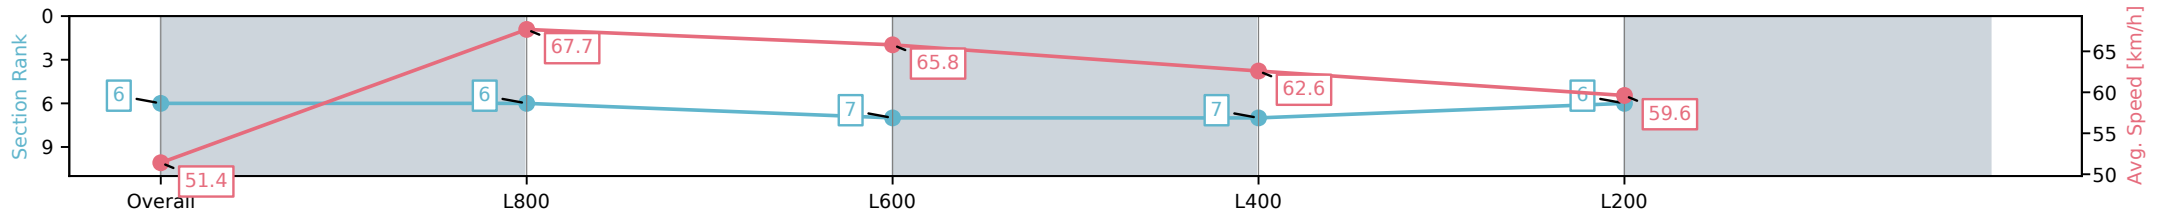

Horse/Jockey Name	INTACTO/Alana Livesey
Finish Rank	6
Fastest Section Time (Section)	0:10.70 (L800)
Top Speed [km/h] (Section)	70.1 (Overall)
Race State	Finished

Morphettville Parks SA - Professional
Race 6: Sportsbet Same Race Multi Handicap - 1000m
26 December 2024 - 4:03PM
Track Rating: Good 4, Weather: Fine, Rail Position: +9m
1000m-400m, +7m Remainder

Section	Overall	L800	L600	L400	L200
Section Times	0:59.41 [6] (0:14.01)	0:45.40 [6] (0:10.70)	0:34.70 [7] (0:11.11)	0:23.59 [7] (0:11.55)	0:12.04 [6] (0:12.04)
Average Speed [km/h]	51.4	67.7	65.8	62.6	59.6
Top Speed [km/h]	69.5	70.1	68.2	63.6	62.0
Avg. Dist. to Rail [m]	3.9	1.6	2.4	2.7	2.0
Avg. Stride Freq. [Hz]	2.4	2.6	2.5	2.5	2.5
Avg. Stride Length [m]	5.8	7.2	7.2	7.0	6.7

- [ ] Ranking at each section and finish
- -:-:- No data available at this section
- NA No data available