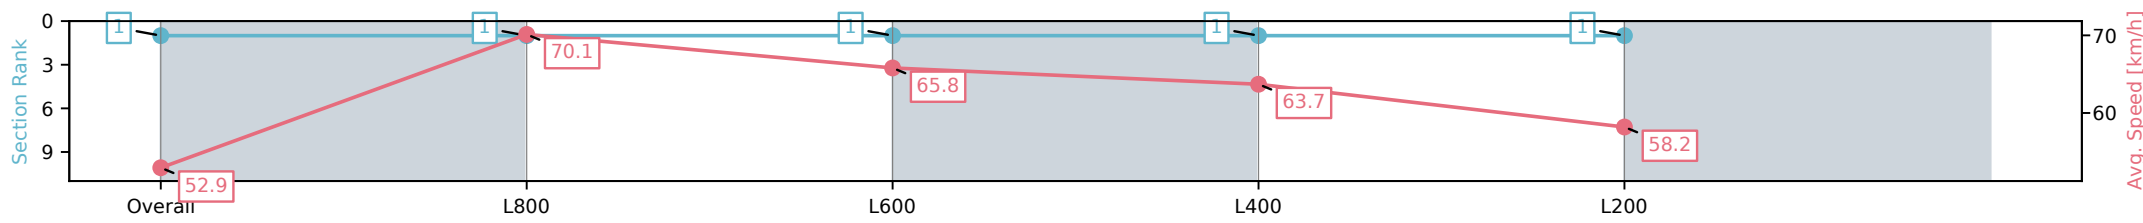

Horse/Jockey Name	OAKLAND RAIDER/Taylor Johnstone
Finish Rank	1
Fastest Section Time (Section)	0:10.30 (L800)
Top Speed [km/h] (Section)	72.9 (Overall)
Race State	Finished

Morphettville Parks SA - Professional
Race 6: Sportsbet Same Race Multi Handicap - 1000m
26 December 2024 - 4:03PM
Track Rating: Good 4, Weather: Fine, Rail Position: +9m
1000m-400m, +7m Remainder

Section	Overall	L800	L600	L400	L200
Section Times	0:58.65 [1] (0:13.61)	0:45.04 [1] (0:10.30)	0:34.74 [1] (0:11.06)	0:23.68 [1] (0:11.36)	0:12.32 [1] (0:12.32)
Average Speed [km/h]	52.9	70.1	65.8	63.7	58.2
Top Speed [km/h]	71.4	72.9	67.5	65.8	61.5
Avg. Dist. to Rail [m]	8.0	2.1	2.0	1.3	1.2
Avg. Stride Freq. [Hz]	2.3	2.4	2.4	2.4	2.3
Avg. Stride Length [m]	6.4	8.0	7.7	7.4	7.1

[ ] Ranking at each section and finish
-:-:- No data available at this section
NA No data available