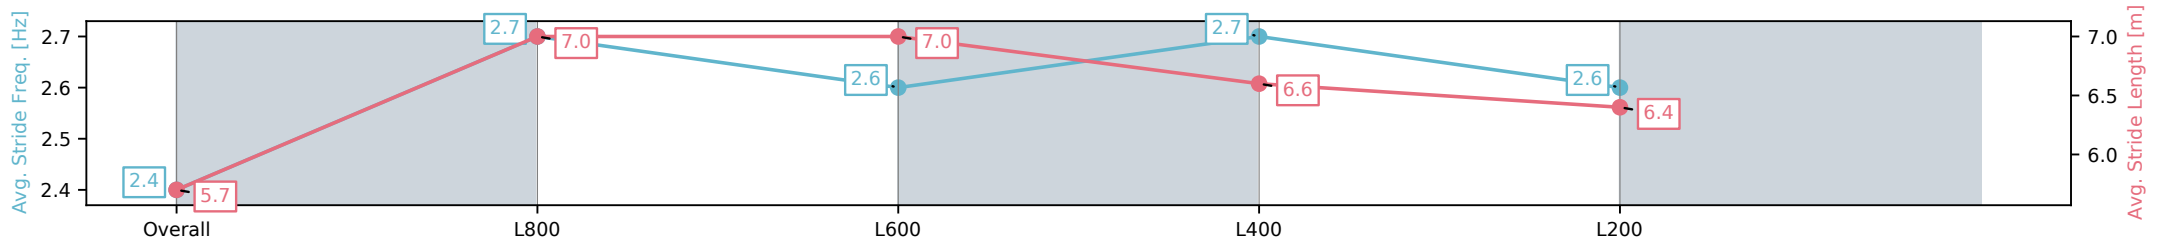

Horse/Jockey Name	VAMPIRE SLAYER/Kayla Crowther
Finish Rank	5
Fastest Section Time (Section)	0:10.51 (L800)
Top Speed [km/h] (Section)	71.4 (Overall)
Race State	Finished

Morphettville Parks SA - Professional
Race 6: Sportsbet Same Race Multi Handicap - 1000m
26 December 2024 - 4:03PM
Track Rating: Good 4, Weather: Fine, Rail Position: +9m
1000m-400m, +7m Remainder

Section	Overall	L800	L600	L400	L200
Section Times	0:59.40 [5] (0:14.22)	0:45.18 [8] (0:10.51)	0:34.67 [8] (0:11.28)	0:23.39 [8] (0:11.41)	0:11.98 [7] (0:11.98)
Average Speed [km/h]	50.6	69.7	66.6	63.9	59.9
Top Speed [km/h]	70.0	71.4	68.1	65.6	62.5
Avg. Dist. to Rail [m]	4.7	5.4	6.8	8.0	8.3
Avg. Stride Freq. [Hz]	2.4	2.7	2.6	2.7	2.6
Avg. Stride Length [m]	5.7	7.0	7.0	6.6	6.4

- [ ] Ranking at each section and finish
- -:-:- No data available at this section
- NA No data available