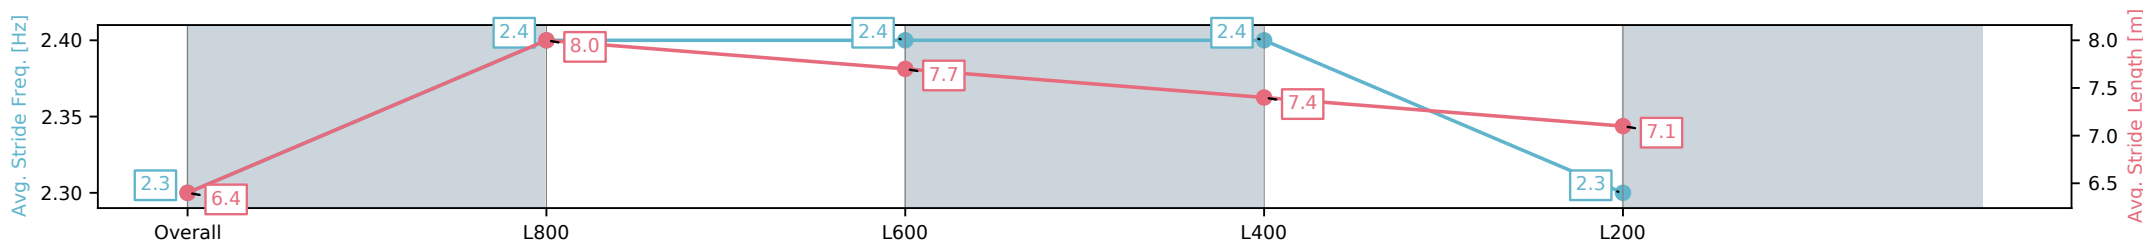

Horse/Jockey Name	OAKLAND RAIDER/Taylor Johnstone
Finish Rank	1
Fastest Section Time (Section)	0:10.30 (L800)
Top Speed [km/h] (Section)	72.9 (Overall)
Race State	Finished

Morphettville Parks SA - Professional
Race 6: Sportsbet Same Race Multi Handicap - 1000m
26 December 2024 - 4:03PM
Track Rating: Good 4, Weather: Fine, Rail Position: +9m
1000m-400m, +7m Remainder

Section	Overall	L800	L600	L400	L200
Section Times	0:58.65 [1] (0:13.61)	0:45.04 [1] (0:10.30)	0:34.74 [1] (0:11.06)	0:23.68 [1] (0:11.36)	0:12.32 [1] (0:12.32)
Average Speed [km/h]	52.9	70.1	65.8	63.7	58.2
Top Speed [km/h]	71.4	72.9	67.5	65.8	61.5
Avg. Dist. to Rail [m]	8.0	2.1	2.0	1.3	1.2
Avg. Stride Freq. [Hz]	2.3	2.4	2.4	2.4	2.3
Avg. Stride Length [m]	6.4	8.0	7.7	7.4	7.1

[ ] Ranking at each section and finish
-:-:- No data available at this section
NA No data available