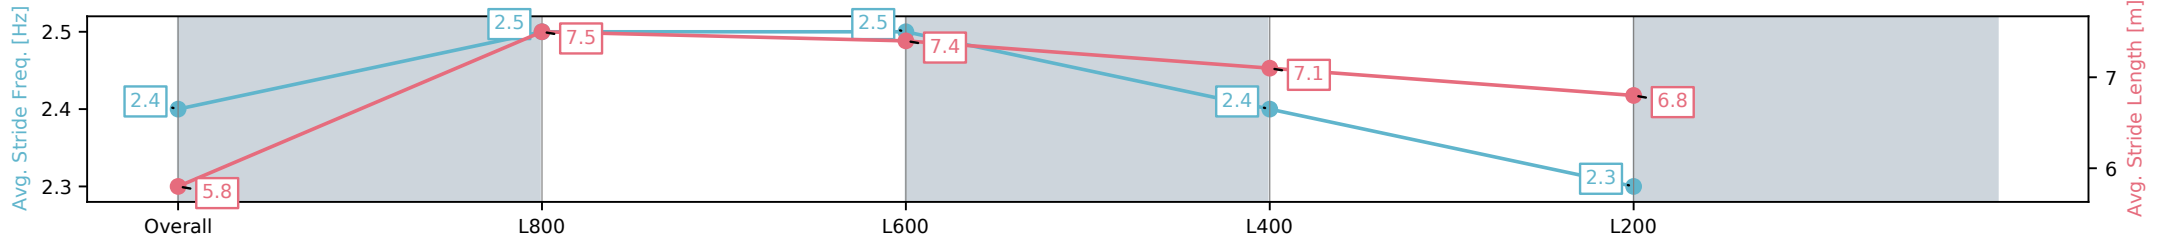

Horse/Jockey Name	ENDLESS FAITH/Jason Holder
Finish Rank	7
Fastest Section Time (Section)	0:10.53 (L800)
Top Speed [km/h] (Section)	70.8 (Overall)
Race State	Finished

Morphettville Parks SA - Professional
Race 6: Sportsbet Same Race Multi Handicap - 1000m
26 December 2024 - 4:03PM
Track Rating: Good 4, Weather: Fine, Rail Position: +9m
1000m-400m, +7m Remainder

Section	Overall	L800	L600	L400	L200
Section Times	1:00.00 [7] (0:13.87)	0:46.13 [4] (0:10.53)	0:35.60 [5] (0:11.22)	0:24.38 [5] (0:11.74)	0:12.64 [5] (0:12.64)
Average Speed [km/h]	51.9	68.9	65.6	61.8	56.7
Top Speed [km/h]	69.8	70.8	67.1	64.1	60.4
Avg. Dist. to Rail [m]	4.1	2.2	3.5	4.7	3.7
Avg. Stride Freq. [Hz]	2.4	2.5	2.5	2.4	2.3
Avg. Stride Length [m]	5.8	7.5	7.4	7.1	6.8

- [ ] Ranking at each section and finish
- -:-:- No data available at this section
- NA No data available