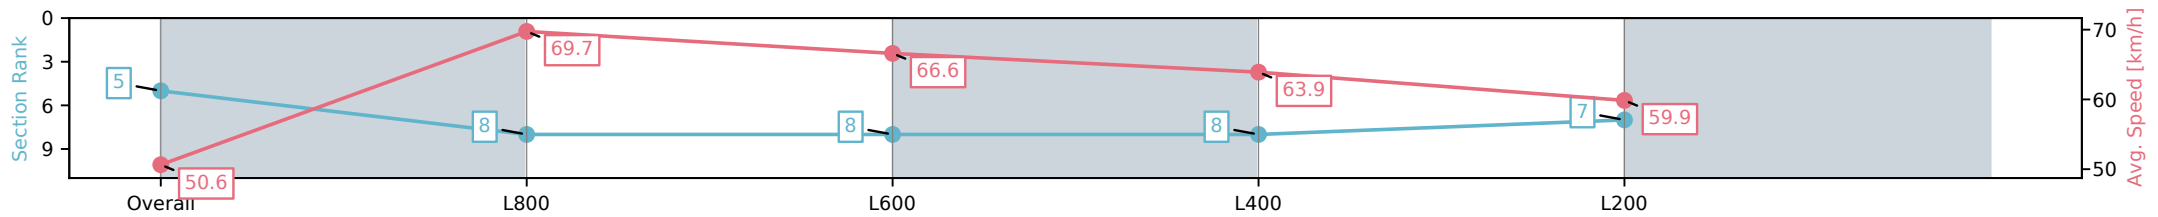

Horse/Jockey Name	VAMPIRE SLAYER/Kayla Crowther
Finish Rank	5
Fastest Section Time (Section)	0:10.51 (L800)
Top Speed [km/h] (Section)	71.4 (Overall)
Race State	Finished

Morphettville Parks SA - Professional
Race 6: Sportsbet Same Race Multi Handicap - 1000m
26 December 2024 - 4:03PM
Track Rating: Good 4, Weather: Fine, Rail Position: +9m
1000m-400m, +7m Remainder

Section	Overall	L800	L600	L400	L200
Section Times	0:59.40 [5] (0:14.22)	0:45.18 [8] (0:10.51)	0:34.67 [8] (0:11.28)	0:23.39 [8] (0:11.41)	0:11.98 [7] (0:11.98)
Average Speed [km/h]	50.6	69.7	66.6	63.9	59.9
Top Speed [km/h]	70.0	71.4	68.1	65.6	62.5
Avg. Dist. to Rail [m]	4.7	5.4	6.8	8.0	8.3
Avg. Stride Freq. [Hz]	2.4	2.7	2.6	2.7	2.6
Avg. Stride Length [m]	5.7	7.0	7.0	6.6	6.4

- [ ] Ranking at each section and finish
- -:-:- No data available at this section
- NA No data available