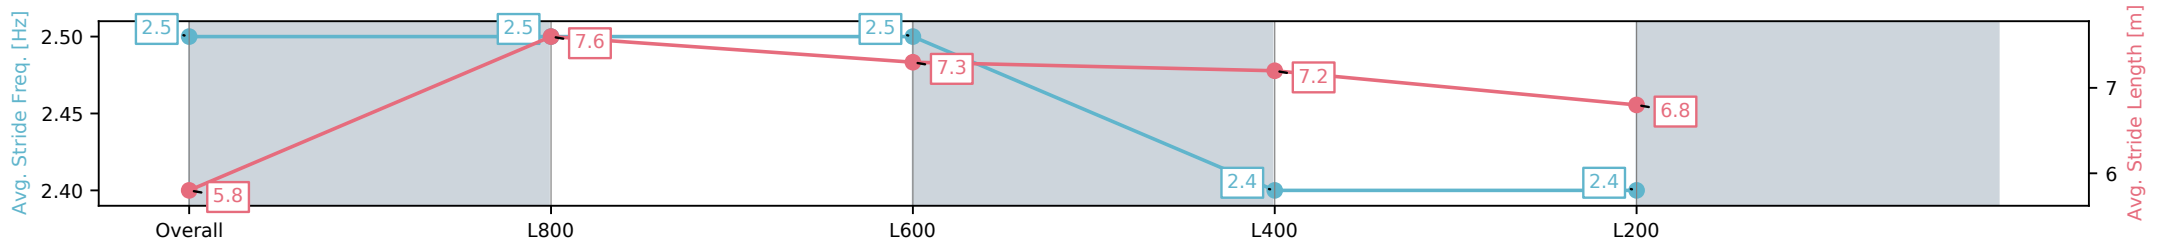

Horse/Jockey Name	RICH LADY/Tala Hutchinson
Finish Rank	3
Fastest Section Time (Section)	0:10.39 (L800)
Top Speed [km/h] (Section)	71.3 (Overall)
Race State	Finished

Morphettville Parks SA - Professional
Race 6: Sportsbet Same Race Multi Handicap - 1000m
26 December 2024 - 4:03PM
Track Rating: Good 4, Weather: Fine, Rail Position: +9m
1000m-400m, +7m Remainder

Section	Overall	L800	L600	L400	L200
Section Times	0:59.09 [3] (0:13.78)	0:45.31 [2] (0:10.39)	0:34.92 [2] (0:11.05)	0:23.87 [2] (0:11.51)	0:12.36 [2] (0:12.36)
Average Speed [km/h]	52.3	69.1	65.6	62.9	58.0
Top Speed [km/h]	71.0	71.3	67.4	63.8	61.3
Avg. Dist. to Rail [m]	2.4	0.8	1.6	3.3	2.7
Avg. Stride Freq. [Hz]	2.5	2.5	2.5	2.4	2.4
Avg. Stride Length [m]	5.8	7.6	7.3	7.2	6.8

- [ ] Ranking at each section and finish
- -:-:- No data available at this section
- NA No data available