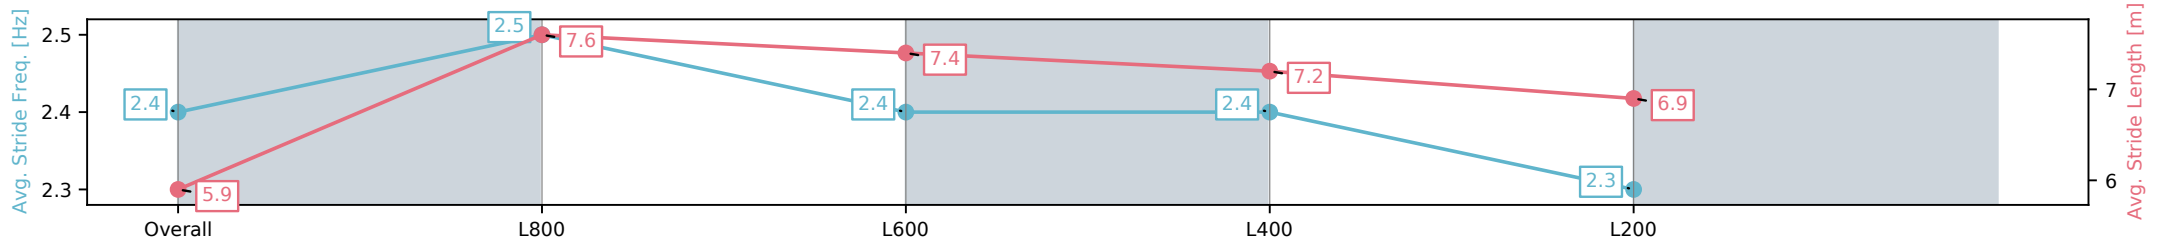

Horse/Jockey Name	SUN FLIPPER/Brooke King
Finish Rank	4
Fastest Section Time (Section)	0:10.49 (L800)
Top Speed [km/h] (Section)	70.9 (Overall)
Race State	Finished

Morphettville Parks SA - Professional
Race 6: Sportsbet Same Race Multi Handicap - 1000m
26 December 2024 - 4:03PM
Track Rating: Good 4, Weather: Fine, Rail Position: +9m
1000m-400m, +7m Remainder

Section	Overall	L800	L600	L400	L200
Section Times	0:59.19 [4] (0:13.83)	0:45.36 [3] (0:10.49)	0:34.87 [3] (0:11.28)	0:23.59 [4] (0:11.47)	0:12.12 [4] (0:12.12)
Average Speed [km/h]	52.1	69.4	65.5	63.3	59.2
Top Speed [km/h]	69.6	70.9	66.6	64.8	62.9
Avg. Dist. to Rail [m]	6.6	4.3	4.4	6.1	6.5
Avg. Stride Freq. [Hz]	2.4	2.5	2.4	2.4	2.3
Avg. Stride Length [m]	5.9	7.6	7.4	7.2	6.9

- [ ] Ranking at each section and finish
- -:-:- No data available at this section
- NA No data available