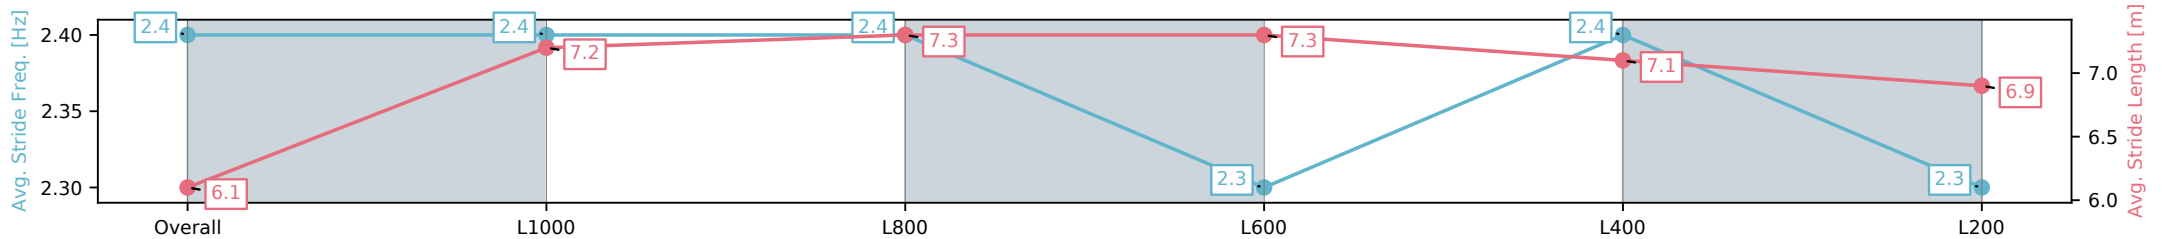

Horse/Jockey Name	LABUSCHAGNE/Taylor Johnstone
Finish Rank	11
Fastest Section Time (Section)	0:11.52 (L800)
Top Speed [km/h] (Section)	66.1 (Overall)
Race State	Finished

Morphettville Parks SA - Professional
Race 5: Fleurieu Milk Company Maiden Plate - 1250m
26 December 2024 - 3:23PM
Track Rating: Good 4, Weather: Fine, Rail Position: +9m
1000m-400m, +7m Remainder

Section	Overall	L1000	L800	L600	L400	L200
Section Times	1:17.15 [11] (0:17.20)	0:59.95 [9] (0:11.52)	0:48.43 [9] (0:11.68)	0:36.75 [9] (0:12.13)	0:24.62 [10] (0:12.04)	0:12.58 [11] (0:12.57)
Average Speed [km/h]	52.4	62.9	61.9	60.7	60.8	57.2
Top Speed [km/h]	66.1	63.8	64.2	61.5	61.7	61.3
Avg. Dist. to Rail [m]	3.7	1.5	1.1	4.3	6.4	6.4
Avg. Stride Freq. [Hz]	2.4	2.4	2.4	2.3	2.4	2.3
Avg. Stride Length [m]	6.1	7.2	7.3	7.3	7.1	6.9

- [ ] Ranking at each section and finish
- -:-:- No data available at this section
- NA No data available