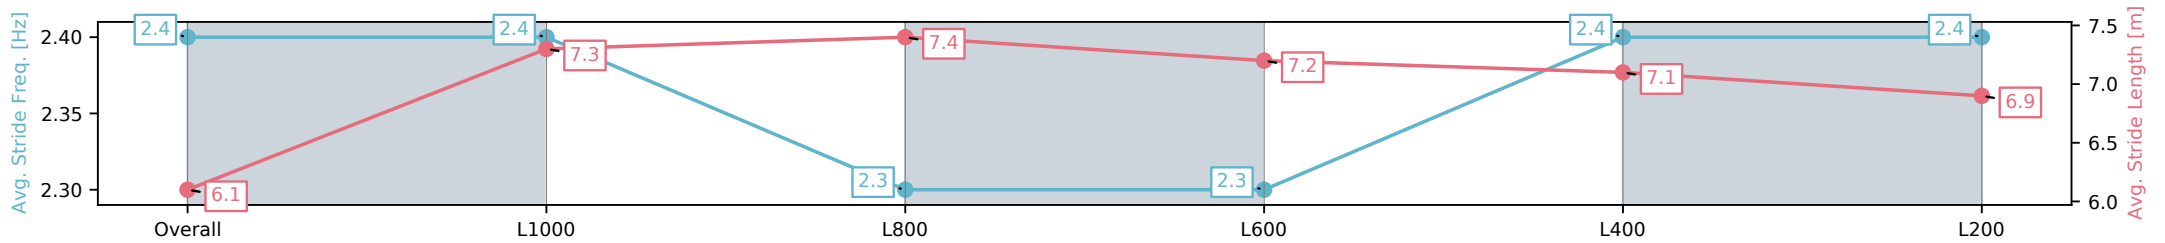

Horse/Jockey Name	NOW EAST/Caitlin Tootell
Finish Rank	7
Fastest Section Time (Section)	0:11.48 (L800)
Top Speed [km/h] (Section)	67.1 (Overall)
Race State	Finished

Morphettville Parks SA - Professional
Race 5: Fleurieu Milk Company Maiden Plate - 1250m
26 December 2024 - 3:23PM
Track Rating: Good 4, Weather: Fine, Rail Position: +9m
1000m-400m, +7m Remainder

Section	Overall	L1000	L800	L600	L400	L200
Section Times	1:16.72 [7] (0:16.91)	0:59.81 [6] (0:11.48)	0:48.33 [7] (0:11.73)	0:36.60 [7] (0:12.21)	0:24.39 [8] (0:12.01)	0:12.38 [8] (0:12.38)
Average Speed [km/h]	53.3	63.3	61.7	60.0	60.6	58.2
Top Speed [km/h]	67.1	65.7	63.0	60.5	61.2	61.0
Avg. Dist. to Rail [m]	4.9	1.9	1.9	3.2	3.9	6.1
Avg. Stride Freq. [Hz]	2.4	2.4	2.3	2.3	2.4	2.4
Avg. Stride Length [m]	6.1	7.3	7.4	7.2	7.1	6.9

- [ ] Ranking at each section and finish
- -:-:- No data available at this section
- NA No data available