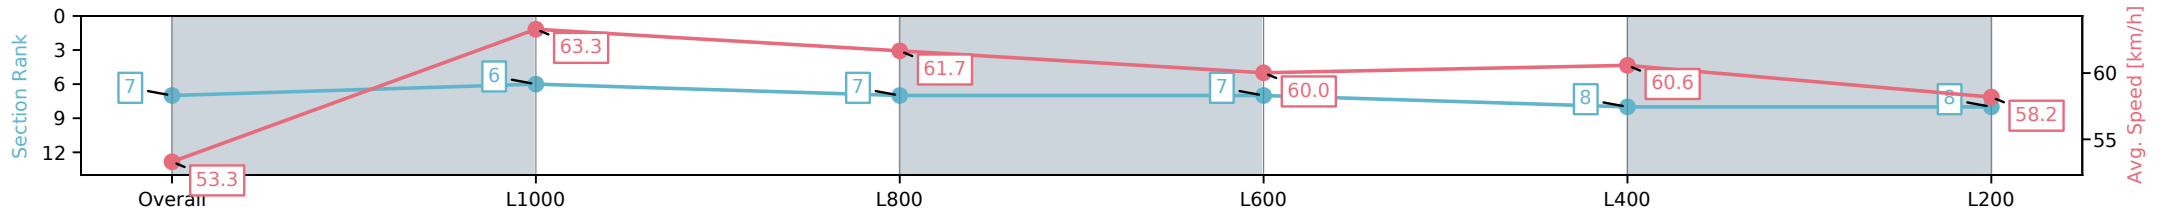

Horse/Jockey Name	NOW EAST/Caitlin Tootell
Finish Rank	7
Fastest Section Time (Section)	0:11.48 (L800)
Top Speed [km/h] (Section)	67.1 (Overall)
Race State	Finished

Morphettville Parks SA - Professional
Race 5: Fleurieu Milk Company Maiden Plate - 1250m
26 December 2024 - 3:23PM
Track Rating: Good 4, Weather: Fine, Rail Position: +9m
1000m-400m, +7m Remainder

Section	Overall	L1000	L800	L600	L400	L200
Section Times	1:16.72 [7] (0:16.91)	0:59.81 [6] (0:11.48)	0:48.33 [7] (0:11.73)	0:36.60 [7] (0:12.21)	0:24.39 [8] (0:12.01)	0:12.38 [8] (0:12.38)
Average Speed [km/h]	53.3	63.3	61.7	60.0	60.6	58.2
Top Speed [km/h]	67.1	65.7	63.0	60.5	61.2	61.0
Avg. Dist. to Rail [m]	4.9	1.9	1.9	3.2	3.9	6.1
Avg. Stride Freq. [Hz]	2.4	2.4	2.3	2.3	2.4	2.4
Avg. Stride Length [m]	6.1	7.3	7.4	7.2	7.1	6.9

- [ ] Ranking at each section and finish
- -:-:- No data available at this section
- NA No data available