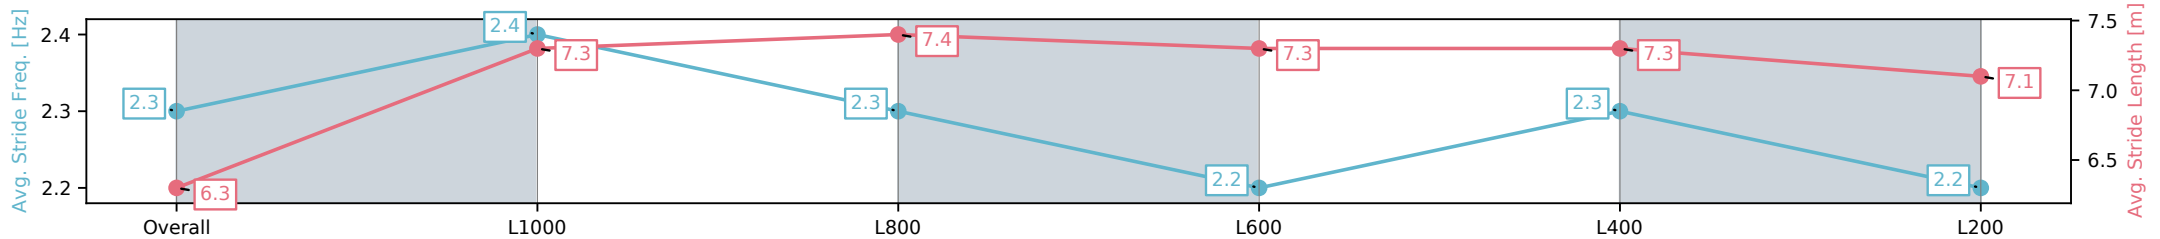

Horse/Jockey Name	GOOD GRECIAS/Alana Livesey
Finish Rank	6
Fastest Section Time (Section)	0:11.47 (L800)
Top Speed [km/h] (Section)	67.1 (Overall)
Race State	Finished

Morphettville Parks SA - Professional
Race 5: Fleurieu Milk Company Maiden Plate - 1250m
26 December 2024 - 3:23PM
Track Rating: Good 4, Weather: Fine, Rail Position: +9m
1000m-400m, +7m Remainder

Section	Overall	L1000	L800	L600	L400	L200
Section Times	1:16.71 [6] (0:16.71)	1:00.00 [4] (0:11.47)	0:48.53 [4] (0:11.78)	0:36.75 [6] (0:12.28)	0:24.47 [6] (0:11.95)	0:12.52 [6] (0:12.52)
Average Speed [km/h]	53.9	63.2	61.4	59.1	60.6	57.6
Top Speed [km/h]	67.1	64.3	62.2	60.3	61.4	60.7
Avg. Dist. to Rail [m]	1.5	1.2	1.0	1.8	1.6	1.3
Avg. Stride Freq. [Hz]	2.3	2.4	2.3	2.2	2.3	2.2
Avg. Stride Length [m]	6.3	7.3	7.4	7.3	7.3	7.1

- [ ] Ranking at each section and finish
- -:-:- No data available at this section
- NA No data available