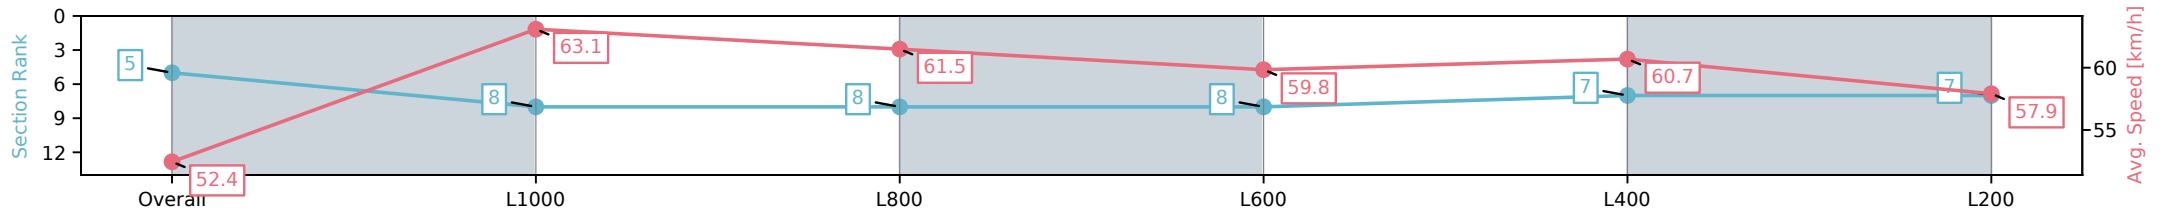

Horse/Jockey Name	PETROL HEAD/Manoel Nunes
Finish Rank	5
Fastest Section Time (Section)	0:11.31 (L800)
Top Speed [km/h] (Section)	66.4 (Overall)
Race State	Finished

Morphettville Parks SA - Professional
Race 5: Fleurieu Milk Company Maiden Plate - 1250m
26 December 2024 - 3:23PM
Track Rating: Good 4, Weather: Fine, Rail Position: +9m
1000m-400m, +7m Remainder

Section	Overall	L1000	L800	L600	L400	L200
Section Times	1:16.66 [5] (0:17.17)	0:59.49 [8] (0:11.31)	0:48.18 [8] (0:11.67)	0:36.51 [8] (0:12.12)	0:24.39 [7] (0:11.94)	0:12.45 [7] (0:12.45)
Average Speed [km/h]	52.4	63.1	61.5	59.8	60.7	57.9
Top Speed [km/h]	66.4	64.9	62.8	60.6	62.1	60.6
Avg. Dist. to Rail [m]	3.0	1.9	1.2	1.8	2.8	4.1
Avg. Stride Freq. [Hz]	2.2	2.4	2.3	2.3	2.3	2.3
Avg. Stride Length [m]	6.4	7.4	7.4	7.3	7.3	7.0

- [ ] Ranking at each section and finish
- -:-:- No data available at this section
- NA No data available