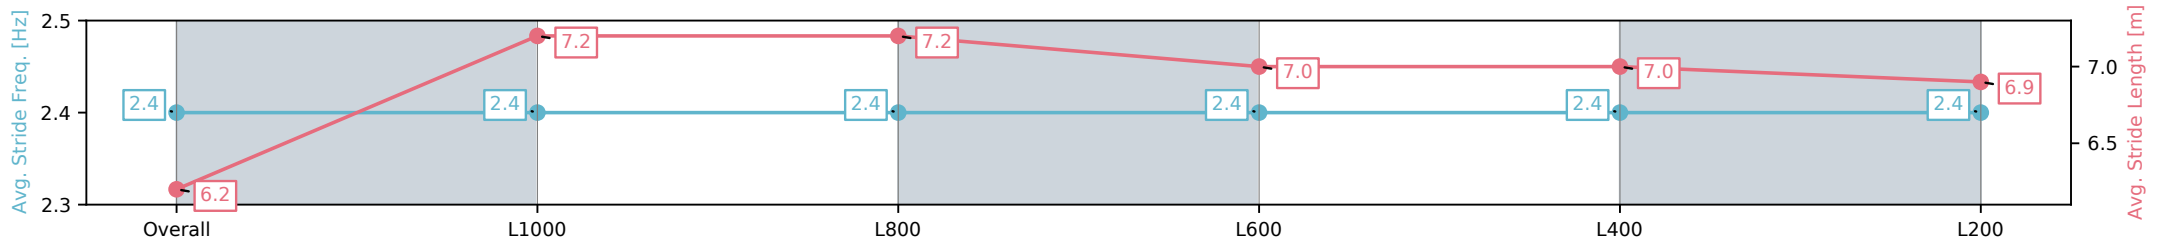

Horse/Jockey Name	SUPREME VALKYRIE/Justin Potter
Finish Rank	4
Fastest Section Time (Section)	0:11.45 (L800)
Top Speed [km/h] (Section)	66.7 (Overall)
Race State	Finished

Morphettville Parks SA - Professional
Race 5: Fleurieu Milk Company Maiden Plate - 1250m
26 December 2024 - 3:23PM
Track Rating: Good 4, Weather: Fine, Rail Position: +9m
1000m-400m, +7m Remainder

Section	Overall	L1000	L800	L600	L400	L200
Section Times	1:16.55 [4] (0:16.77)	0:59.78 [5] (0:11.45)	0:48.33 [5] (0:11.59)	0:36.74 [4] (0:12.35)	0:24.39 [4] (0:11.98)	0:12.41 [5] (0:12.41)
Average Speed [km/h]	53.7	63.3	62.3	59.1	60.8	58.1
Top Speed [km/h]	66.7	64.8	64.2	60.1	62.7	60.8
Avg. Dist. to Rail [m]	3.9	1.0	0.8	2.8	4.6	4.9
Avg. Stride Freq. [Hz]	2.4	2.4	2.4	2.4	2.4	2.4
Avg. Stride Length [m]	6.2	7.2	7.2	7.0	7.0	6.9

- [ ] Ranking at each section and finish
- -:-:- No data available at this section
- NA No data available