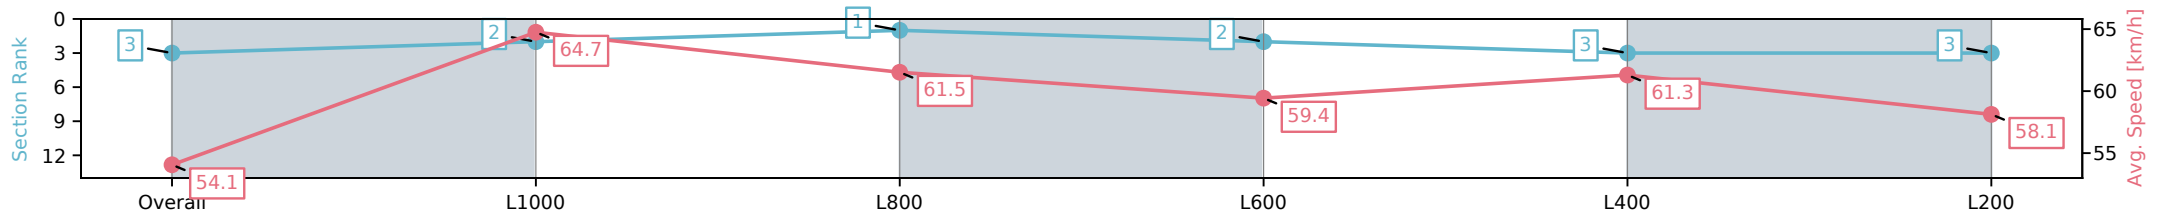

Horse/Jockey Name	ROB THE BANK/Brooke King
Finish Rank	3
Fastest Section Time (Section)	0:11.27 (L800)
Top Speed [km/h] (Section)	68.9 (Overall)
Race State	Finished

Morphettville Parks SA - Professional
Race 5: Fleurieu Milk Company Maiden Plate - 1250m
26 December 2024 - 3:23PM
Track Rating: Good 4, Weather: Fine, Rail Position: +9m
1000m-400m, +7m Remainder

Section	Overall	L1000	L800	L600	L400	L200
Section Times	1:16.27 [3] (0:16.66)	0:59.61 [2] (0:11.27)	0:48.34 [1] (0:11.77)	0:36.57 [2] (0:12.34)	0:24.23 [3] (0:11.84)	0:12.39 [3] (0:12.39)
Average Speed [km/h]	54.1	64.7	61.5	59.4	61.3	58.1
Top Speed [km/h]	68.9	67.6	64.0	60.7	62.3	61.5
Avg. Dist. to Rail [m]	7.0	2.4	2.1	3.2	2.9	2.4
Avg. Stride Freq. [Hz]	2.3	2.3	2.2	2.2	2.3	2.3
Avg. Stride Length [m]	6.6	7.7	7.3	7.1	7.3	7.2

- [ ] Ranking at each section and finish
- -:-:- No data available at this section
- NA No data available