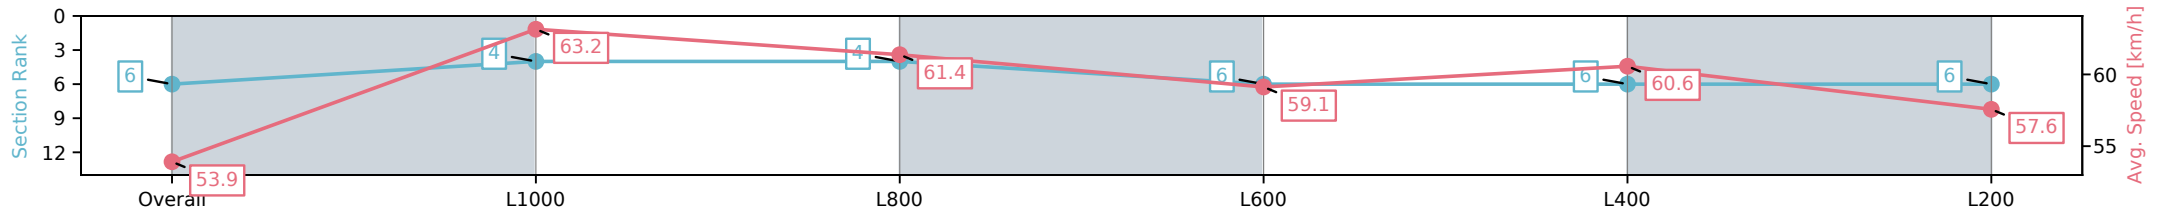

Horse/Jockey Name	GOOD GRECIAS/Alana Livesey
Finish Rank	6
Fastest Section Time (Section)	0:11.47 (L800)
Top Speed [km/h] (Section)	67.1 (Overall)
Race State	Finished

Morphettville Parks SA - Professional
Race 5: Fleurieu Milk Company Maiden Plate - 1250m
26 December 2024 - 3:23PM
Track Rating: Good 4, Weather: Fine, Rail Position: +9m
1000m-400m, +7m Remainder

Section	Overall	L1000	L800	L600	L400	L200
Section Times	1:16.71 [6] (0:16.71)	1:00.00 [4] (0:11.47)	0:48.53 [4] (0:11.78)	0:36.75 [6] (0:12.28)	0:24.47 [6] (0:11.95)	0:12.52 [6] (0:12.52)
Average Speed [km/h]	53.9	63.2	61.4	59.1	60.6	57.6
Top Speed [km/h]	67.1	64.3	62.2	60.3	61.4	60.7
Avg. Dist. to Rail [m]	1.5	1.2	1.0	1.8	1.6	1.3
Avg. Stride Freq. [Hz]	2.3	2.4	2.3	2.2	2.3	2.2
Avg. Stride Length [m]	6.3	7.3	7.4	7.3	7.3	7.1

- [ ] Ranking at each section and finish
- -:-:- No data available at this section
- NA No data available