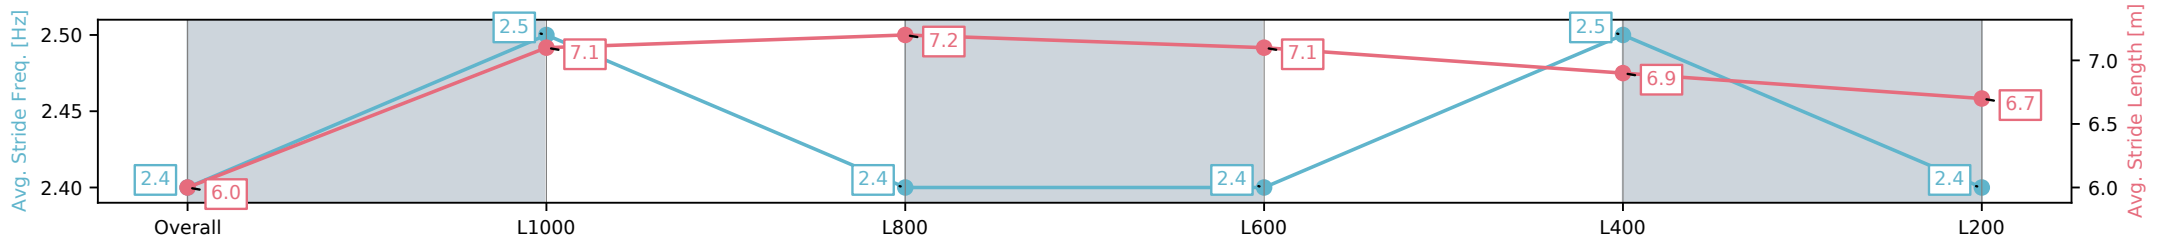

Horse/Jockey Name	EMPRESS OF SOUL/Rochelle Milnes
Finish Rank	9
Fastest Section Time (Section)	0:11.37 (L800)
Top Speed [km/h] (Section)	67.3 (Overall)
Race State	Finished

Morphettville Parks SA - Professional
Race 5: Fleurieu Milk Company Maiden Plate - 1250m
26 December 2024 - 3:23PM
Track Rating: Good 4, Weather: Fine, Rail Position: +9m
1000m-400m, +7m Remainder

Section	Overall	L1000	L800	L600	L400	L200
Section Times	1:16.79 [9] (0:17.40)	0:59.39 [11] (0:11.37)	0:48.02 [10] (0:11.67)	0:36.35 [10] (0:12.13)	0:24.22 [11] (0:11.88)	0:12.34 [10] (0:12.34)
Average Speed [km/h]	51.8	64.3	62.1	60.6	61.4	58.3
Top Speed [km/h]	67.3	66.9	63.9	61.5	63.1	61.6
Avg. Dist. to Rail [m]	6.3	2.9	2.6	3.7	5.0	6.7
Avg. Stride Freq. [Hz]	2.4	2.5	2.4	2.4	2.5	2.4
Avg. Stride Length [m]	6.0	7.1	7.2	7.1	6.9	6.7

- [ ] Ranking at each section and finish
- -:-:- No data available at this section
- NA No data available