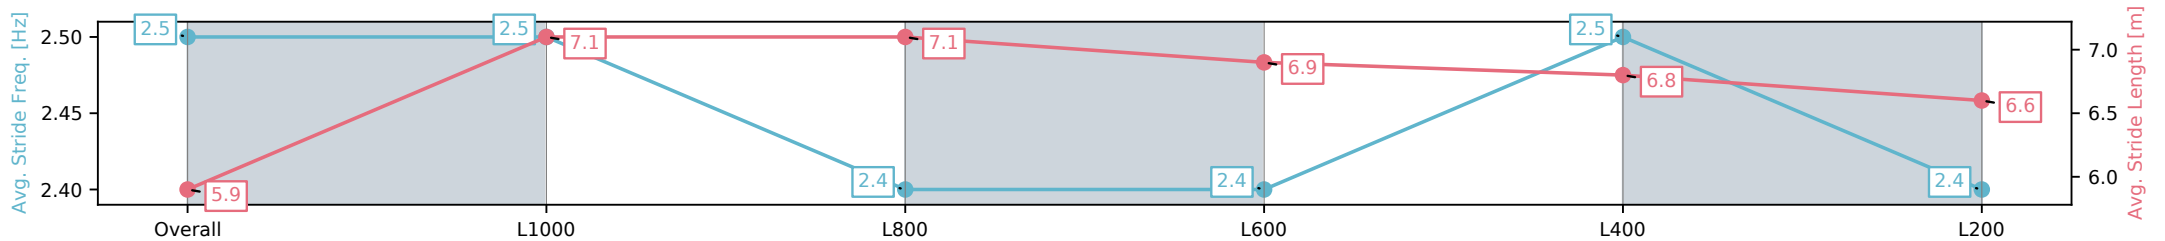

Horse/Jockey Name	SEA ROADS/Kayla Crowther
Finish Rank	2
Fastest Section Time (Section)	0:11.31 (L800)
Top Speed [km/h] (Section)	66.8 (Overall)
Race State	Finished

Morphettville Parks SA - Professional
Race 5: Fleurieu Milk Company Maiden Plate - 1250m
26 December 2024 - 3:23PM
Track Rating: Good 4, Weather: Fine, Rail Position: +9m
1000m-400m, +7m Remainder

Section	Overall	L1000	L800	L600	L400	L200
Section Times	1:16.26 [2] (0:16.65)	0:59.61 [1] (0:11.31)	0:48.30 [2] (0:11.75)	0:36.55 [3] (0:12.30)	0:24.25 [1] (0:11.78)	0:12.47 [1] (0:12.47)
Average Speed [km/h]	54.1	64.0	61.3	59.0	61.3	57.7
Top Speed [km/h]	66.8	66.3	62.7	60.5	62.5	61.2
Avg. Dist. to Rail [m]	2.6	0.8	0.8	1.6	0.8	0.2
Avg. Stride Freq. [Hz]	2.5	2.5	2.4	2.4	2.5	2.4
Avg. Stride Length [m]	5.9	7.1	7.1	6.9	6.8	6.6

- [ ] Ranking at each section and finish
- -:-:- No data available at this section
- NA No data available