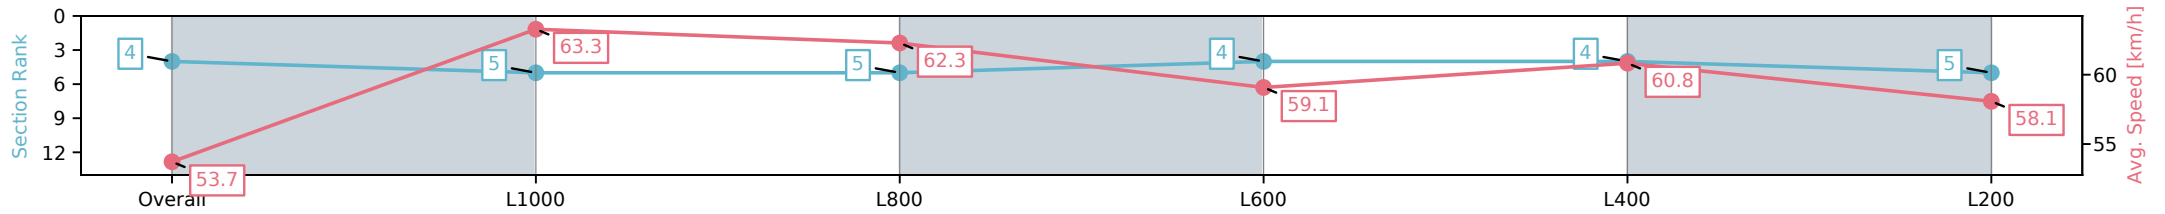

Horse/Jockey Name	SUPREME VALKYRIE/Justin Potter
Finish Rank	4
Fastest Section Time (Section)	0:11.45 (L800)
Top Speed [km/h] (Section)	66.7 (Overall)
Race State	Finished

Morphettville Parks SA - Professional
Race 5: Fleurieu Milk Company Maiden Plate - 1250m
26 December 2024 - 3:23PM
Track Rating: Good 4, Weather: Fine, Rail Position: +9m
1000m-400m, +7m Remainder

Section	Overall	L1000	L800	L600	L400	L200
Section Times	1:16.55 [4] (0:16.77)	0:59.78 [5] (0:11.45)	0:48.33 [5] (0:11.59)	0:36.74 [4] (0:12.35)	0:24.39 [4] (0:11.98)	0:12.41 [5] (0:12.41)
Average Speed [km/h]	53.7	63.3	62.3	59.1	60.8	58.1
Top Speed [km/h]	66.7	64.8	64.2	60.1	62.7	60.8
Avg. Dist. to Rail [m]	3.9	1.0	0.8	2.8	4.6	4.9
Avg. Stride Freq. [Hz]	2.4	2.4	2.4	2.4	2.4	2.4
Avg. Stride Length [m]	6.2	7.2	7.2	7.0	7.0	6.9

- [ ] Ranking at each section and finish
- -:-:- No data available at this section
- NA No data available