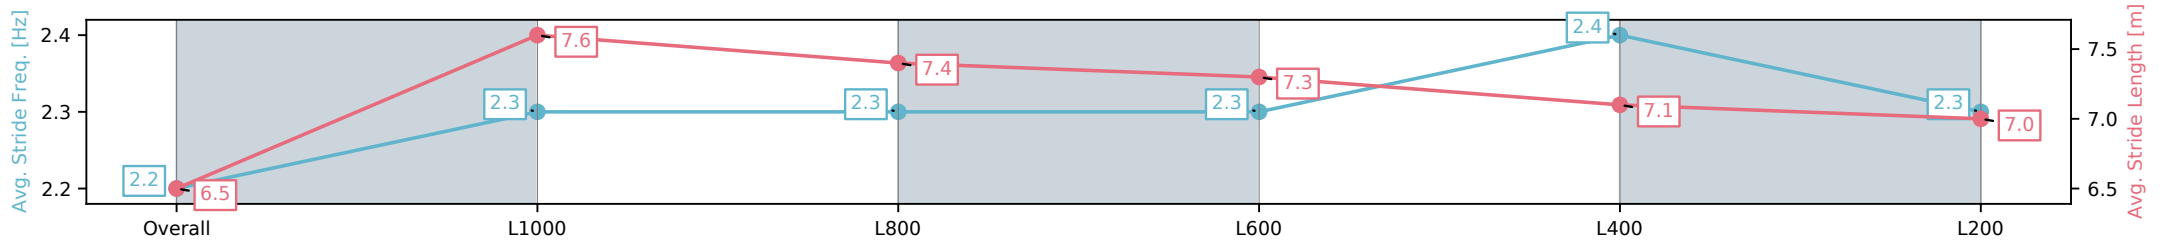

Horse/Jockey Name	FLAMING EYES/Tala Hutchinson
Finish Rank	8
Fastest Section Time (Section)	0:11.40 (L800)
Top Speed [km/h] (Section)	66.6 (Overall)
Race State	Finished

Morphettville Parks SA - Professional
Race 5: Fleurieu Milk Company Maiden Plate - 1250m
26 December 2024 - 3:23PM
Track Rating: Good 4, Weather: Fine, Rail Position: +9m
1000m-400m, +7m Remainder

Section	Overall	L1000	L800	L600	L400	L200
Section Times	1:16.75 [8] (0:17.38)	0:59.37 [10] (0:11.40)	0:47.97 [11] (0:11.71)	0:36.26 [11] (0:11.96)	0:24.30 [9] (0:11.93)	0:12.37 [9] (0:12.37)
Average Speed [km/h]	51.9	63.5	61.6	60.8	60.8	58.1
Top Speed [km/h]	66.6	65.6	63.5	61.6	61.7	61.0
Avg. Dist. to Rail [m]	4.1	1.0	0.4	2.0	2.1	3.0
Avg. Stride Freq. [Hz]	2.2	2.3	2.3	2.3	2.4	2.3
Avg. Stride Length [m]	6.5	7.6	7.4	7.3	7.1	7.0

- [ ] Ranking at each section and finish
- -:-:- No data available at this section
- NA No data available