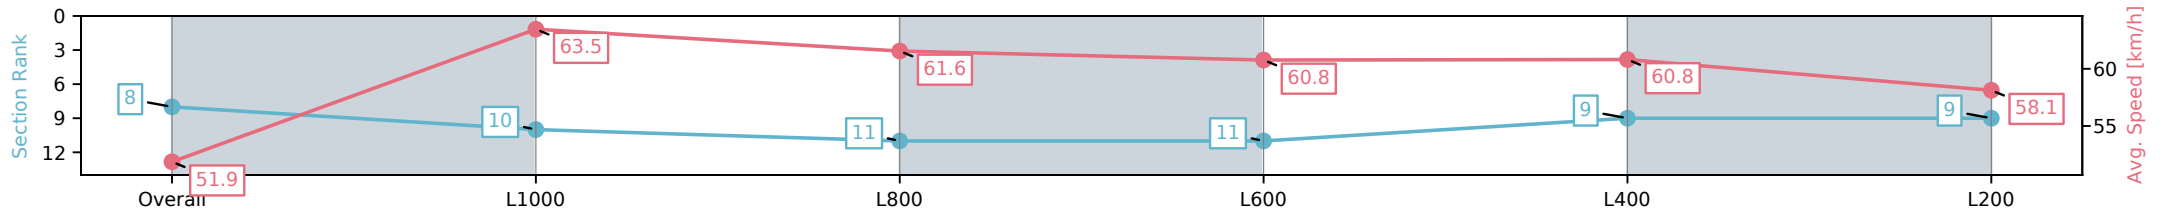

Horse/Jockey Name	FLAMING EYES/Tala Hutchinson
Finish Rank	8
Fastest Section Time (Section)	0:11.40 (L800)
Top Speed [km/h] (Section)	66.6 (Overall)
Race State	Finished

Morphettville Parks SA - Professional
Race 5: Fleurieu Milk Company Maiden Plate - 1250m
26 December 2024 - 3:23PM
Track Rating: Good 4, Weather: Fine, Rail Position: +9m
1000m-400m, +7m Remainder

Section	Overall	L1000	L800	L600	L400	L200
Section Times	1:16.75 [8] (0:17.38)	0:59.37 [10] (0:11.40)	0:47.97 [11] (0:11.71)	0:36.26 [11] (0:11.96)	0:24.30 [9] (0:11.93)	0:12.37 [9] (0:12.37)
Average Speed [km/h]	51.9	63.5	61.6	60.8	60.8	58.1
Top Speed [km/h]	66.6	65.6	63.5	61.6	61.7	61.0
Avg. Dist. to Rail [m]	4.1	1.0	0.4	2.0	2.1	3.0
Avg. Stride Freq. [Hz]	2.2	2.3	2.3	2.3	2.4	2.3
Avg. Stride Length [m]	6.5	7.6	7.4	7.3	7.1	7.0

- [ ] Ranking at each section and finish
- -:-:- No data available at this section
- NA No data available