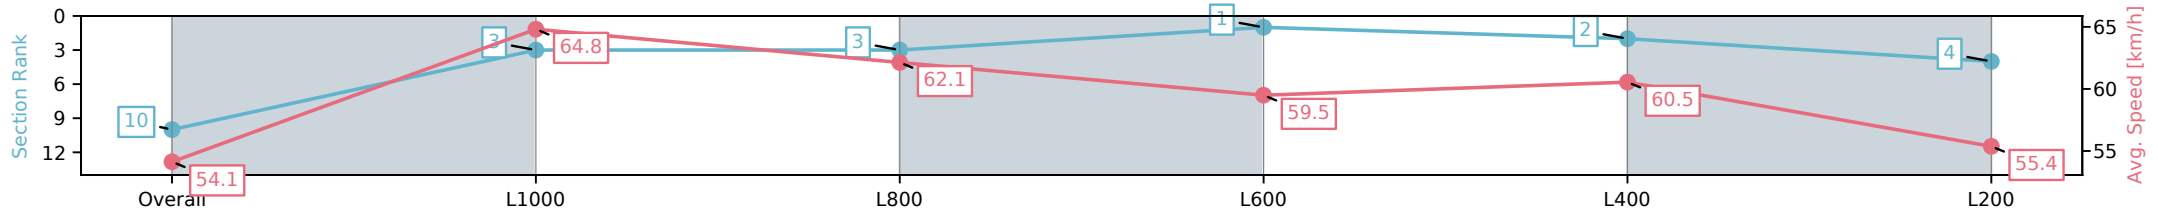

Horse/Jockey Name	THE INDIGO FALCON/Alan Lai
Finish Rank	10
Fastest Section Time (Section)	0:11.32 (L800)
Top Speed [km/h] (Section)	66.8 (Overall)
Race State	Finished

Morphettville Parks SA - Professional
Race 5: Fleurieu Milk Company Maiden Plate - 1250m
26 December 2024 - 3:23PM
Track Rating: Good 4, Weather: Fine, Rail Position: +9m
1000m-400m, +7m Remainder

Section	Overall	L1000	L800	L600	L400	L200
Section Times	1:17.06 [10] (0:16.69)	1:00.37 [3] (0:11.32)	0:49.05 [3] (0:11.68)	0:37.37 [1] (0:12.34)	0:25.03 [2] (0:12.02)	0:13.01 [4] (0:13.01)
Average Speed [km/h]	54.1	64.8	62.1	59.5	60.5	55.4
Top Speed [km/h]	66.8	66.2	64.2	60.1	61.3	60.2
Avg. Dist. to Rail [m]	8.5	3.9	3.0	3.8	4.1	5.1
Avg. Stride Freq. [Hz]	2.3	2.3	2.3	2.3	2.3	2.2
Avg. Stride Length [m]	6.4	7.6	7.5	7.3	7.2	7.0

- [ ] Ranking at each section and finish
- -:-:- No data available at this section
- NA No data available