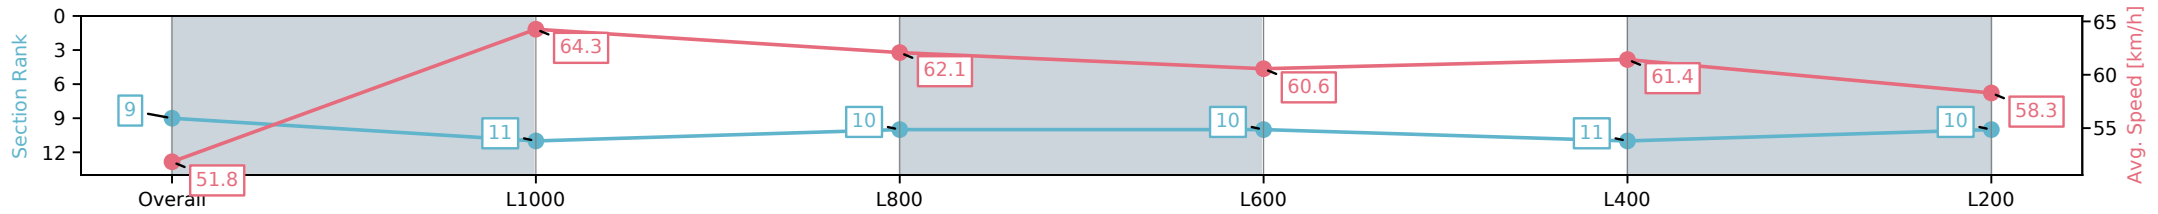

Horse/Jockey Name	EMPRESS OF SOUL/Rochelle Milnes
Finish Rank	9
Fastest Section Time (Section)	0:11.37 (L800)
Top Speed [km/h] (Section)	67.3 (Overall)
Race State	Finished

Morphettville Parks SA - Professional
Race 5: Fleurieu Milk Company Maiden Plate - 1250m
26 December 2024 - 3:23PM
Track Rating: Good 4, Weather: Fine, Rail Position: +9m
1000m-400m, +7m Remainder

Section	Overall	L1000	L800	L600	L400	L200
Section Times	1:16.79 [9] (0:17.40)	0:59.39 [11] (0:11.37)	0:48.02 [10] (0:11.67)	0:36.35 [10] (0:12.13)	0:24.22 [11] (0:11.88)	0:12.34 [10] (0:12.34)
Average Speed [km/h]	51.8	64.3	62.1	60.6	61.4	58.3
Top Speed [km/h]	67.3	66.9	63.9	61.5	63.1	61.6
Avg. Dist. to Rail [m]	6.3	2.9	2.6	3.7	5.0	6.7
Avg. Stride Freq. [Hz]	2.4	2.5	2.4	2.4	2.5	2.4
Avg. Stride Length [m]	6.0	7.1	7.2	7.1	6.9	6.7

- [ ] Ranking at each section and finish
- -:-:- No data available at this section
- NA No data available