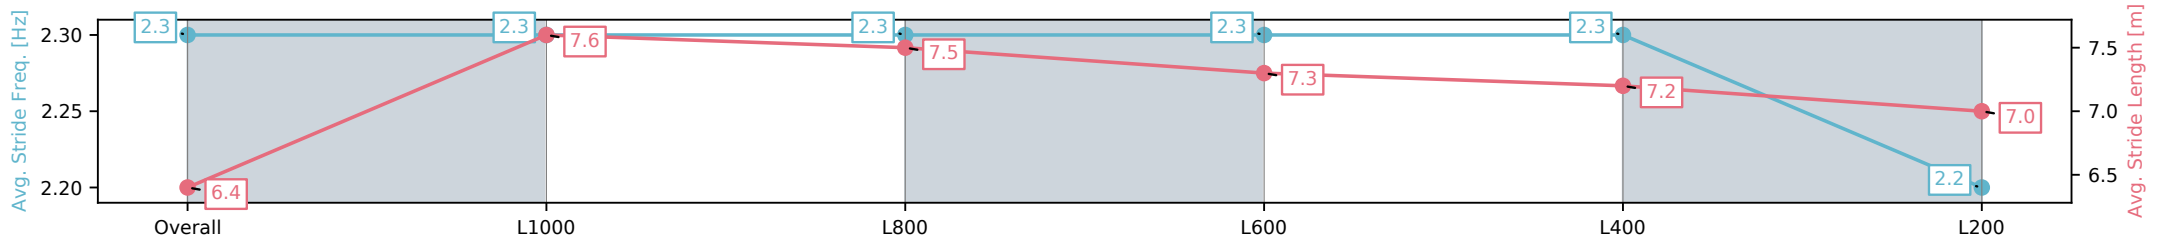

Horse/Jockey Name	THE INDIGO FALCON/Alan Lai
Finish Rank	10
Fastest Section Time (Section)	0:11.32 (L800)
Top Speed [km/h] (Section)	66.8 (Overall)
Race State	Finished

Morphettville Parks SA - Professional
Race 5: Fleurieu Milk Company Maiden Plate - 1250m
26 December 2024 - 3:23PM
Track Rating: Good 4, Weather: Fine, Rail Position: +9m
1000m-400m, +7m Remainder

Section	Overall	L1000	L800	L600	L400	L200
Section Times	1:17.06 [10] (0:16.69)	1:00.37 [3] (0:11.32)	0:49.05 [3] (0:11.68)	0:37.37 [1] (0:12.34)	0:25.03 [2] (0:12.02)	0:13.01 [4] (0:13.01)
Average Speed [km/h]	54.1	64.8	62.1	59.5	60.5	55.4
Top Speed [km/h]	66.8	66.2	64.2	60.1	61.3	60.2
Avg. Dist. to Rail [m]	8.5	3.9	3.0	3.8	4.1	5.1
Avg. Stride Freq. [Hz]	2.3	2.3	2.3	2.3	2.3	2.2
Avg. Stride Length [m]	6.4	7.6	7.5	7.3	7.2	7.0

- [ ] Ranking at each section and finish
- -:-:- No data available at this section
- NA No data available