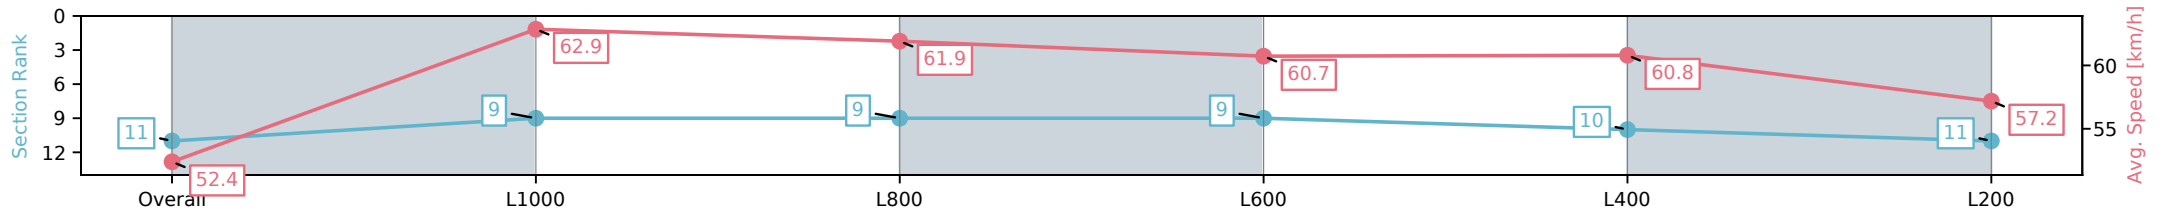

Horse/Jockey Name	LABUSCHAGNE/Taylor Johnstone
Finish Rank	11
Fastest Section Time (Section)	0:11.52 (L800)
Top Speed [km/h] (Section)	66.1 (Overall)
Race State	Finished

Morphettville Parks SA - Professional
Race 5: Fleurieu Milk Company Maiden Plate - 1250m
26 December 2024 - 3:23PM
Track Rating: Good 4, Weather: Fine, Rail Position: +9m
1000m-400m, +7m Remainder

Section	Overall	L1000	L800	L600	L400	L200
Section Times	1:17.15 [11] (0:17.20)	0:59.95 [9] (0:11.52)	0:48.43 [9] (0:11.68)	0:36.75 [9] (0:12.13)	0:24.62 [10] (0:12.04)	0:12.58 [11] (0:12.57)
Average Speed [km/h]	52.4	62.9	61.9	60.7	60.8	57.2
Top Speed [km/h]	66.1	63.8	64.2	61.5	61.7	61.3
Avg. Dist. to Rail [m]	3.7	1.5	1.1	4.3	6.4	6.4
Avg. Stride Freq. [Hz]	2.4	2.4	2.4	2.3	2.4	2.3
Avg. Stride Length [m]	6.1	7.2	7.3	7.3	7.1	6.9

- [ ] Ranking at each section and finish
- -:-:- No data available at this section
- NA No data available