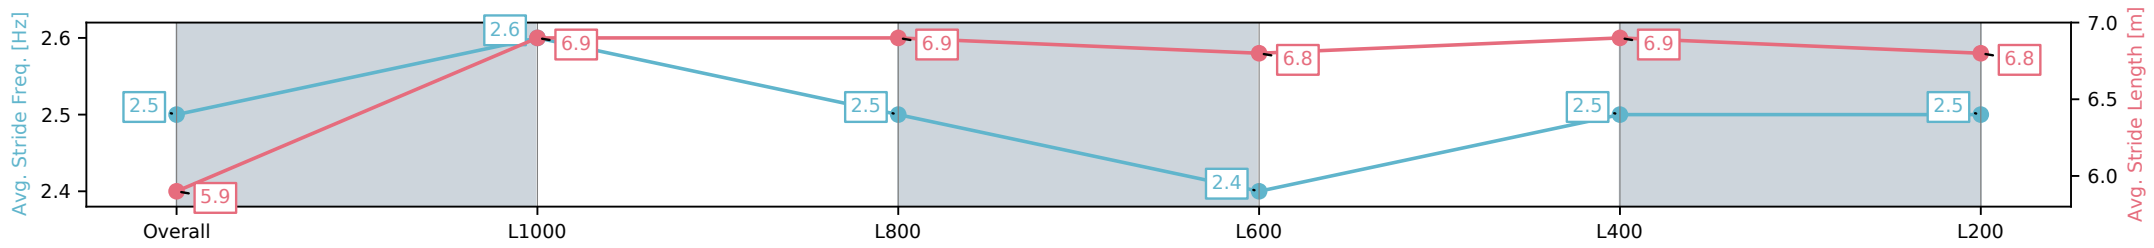

Section	Overall	L1000	L800	L600	L400	L200
Section Times	1:15.87 [1] (0:16.92)	0:58.95 [7] (0:11.39)	0:47.56 [6] (0:11.63)	0:35.93 [5] (0:12.27)	0:23.66 [5] (0:11.65)	0:12.01 [2] (0:12.01)
Average Speed [km/h]	53.4	64.1	62.4	60.0	62.5	60.0
Top Speed [km/h]	67.8	67.1	63.8	62.1	63.6	63.5
Avg. Dist. to Rail [m]	9.1	3.1	2.9	4.2	4.3	3.1
Avg. Stride Freq. [Hz]	2.5	2.6	2.5	2.4	2.5	2.5
Avg. Stride Length [m]	5.9	6.9	6.9	6.8	6.9	6.8