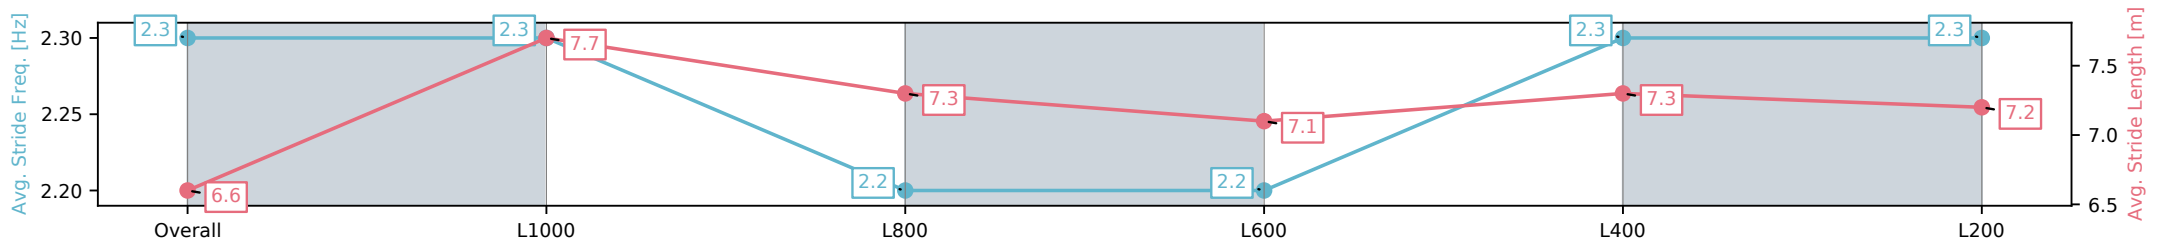

Horse/Jockey Name	ROB THE BANK/Brooke King
Finish Rank	3
Fastest Section Time (Section)	0:11.27 (L800)
Top Speed [km/h] (Section)	68.9 (Overall)
Race State	Finished

Morphettville Parks SA - Professional
Race 5: Fleurieu Milk Company Maiden Plate - 1250m
26 December 2024 - 3:23PM
Track Rating: Good 4, Weather: Fine, Rail Position: +9m
1000m-400m, +7m Remainder

Section	Overall	L1000	L800	L600	L400	L200
Section Times	1:16.27 [3] (0:16.66)	0:59.61 [2] (0:11.27)	0:48.34 [1] (0:11.77)	0:36.57 [2] (0:12.34)	0:24.23 [3] (0:11.84)	0:12.39 [3] (0:12.39)
Average Speed [km/h]	54.1	64.7	61.5	59.4	61.3	58.1
Top Speed [km/h]	68.9	67.6	64.0	60.7	62.3	61.5
Avg. Dist. to Rail [m]	7.0	2.4	2.1	3.2	2.9	2.4
Avg. Stride Freq. [Hz]	2.3	2.3	2.2	2.2	2.3	2.3
Avg. Stride Length [m]	6.6	7.7	7.3	7.1	7.3	7.2

- [ ] Ranking at each section and finish
- -:-:- No data available at this section
- NA No data available