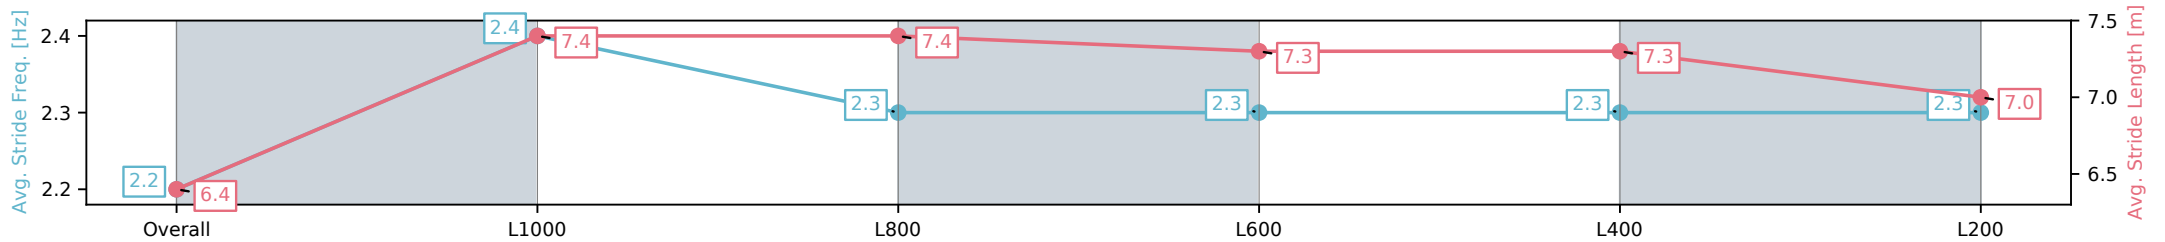

Horse/Jockey Name	PETROL HEAD/Manoel Nunes
Finish Rank	5
Fastest Section Time (Section)	0:11.31 (L800)
Top Speed [km/h] (Section)	66.4 (Overall)
Race State	Finished

Morphettville Parks SA - Professional
Race 5: Fleurieu Milk Company Maiden Plate - 1250m
26 December 2024 - 3:23PM
Track Rating: Good 4, Weather: Fine, Rail Position: +9m
1000m-400m, +7m Remainder

Section	Overall	L1000	L800	L600	L400	L200
Section Times	1:16.66 [5] (0:17.17)	0:59.49 [8] (0:11.31)	0:48.18 [8] (0:11.67)	0:36.51 [8] (0:12.12)	0:24.39 [7] (0:11.94)	0:12.45 [7] (0:12.45)
Average Speed [km/h]	52.4	63.1	61.5	59.8	60.7	57.9
Top Speed [km/h]	66.4	64.9	62.8	60.6	62.1	60.6
Avg. Dist. to Rail [m]	3.0	1.9	1.2	1.8	2.8	4.1
Avg. Stride Freq. [Hz]	2.2	2.4	2.3	2.3	2.3	2.3
Avg. Stride Length [m]	6.4	7.4	7.4	7.3	7.3	7.0

- [ ] Ranking at each section and finish
- -:-:- No data available at this section
- NA No data available