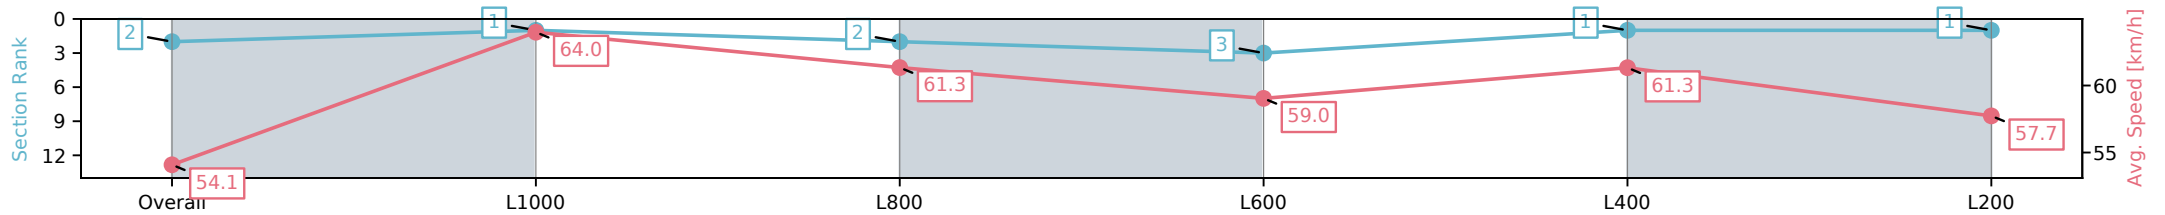

Horse/Jockey Name	SEA ROADS/Kayla Crowther
Finish Rank	2
Fastest Section Time (Section)	0:11.31 (L800)
Top Speed [km/h] (Section)	66.8 (Overall)
Race State	Finished

Morphettville Parks SA - Professional
Race 5: Fleurieu Milk Company Maiden Plate - 1250m
26 December 2024 - 3:23PM
Track Rating: Good 4, Weather: Fine, Rail Position: +9m
1000m-400m, +7m Remainder

Section	Overall	L1000	L800	L600	L400	L200
Section Times	1:16.26 [2] (0:16.65)	0:59.61 [1] (0:11.31)	0:48.30 [2] (0:11.75)	0:36.55 [3] (0:12.30)	0:24.25 [1] (0:11.78)	0:12.47 [1] (0:12.47)
Average Speed [km/h]	54.1	64.0	61.3	59.0	61.3	57.7
Top Speed [km/h]	66.8	66.3	62.7	60.5	62.5	61.2
Avg. Dist. to Rail [m]	2.6	0.8	0.8	1.6	0.8	0.2
Avg. Stride Freq. [Hz]	2.5	2.5	2.4	2.4	2.5	2.4
Avg. Stride Length [m]	5.9	7.1	7.1	6.9	6.8	6.6

- [ ] Ranking at each section and finish
- -:-:- No data available at this section
- NA No data available