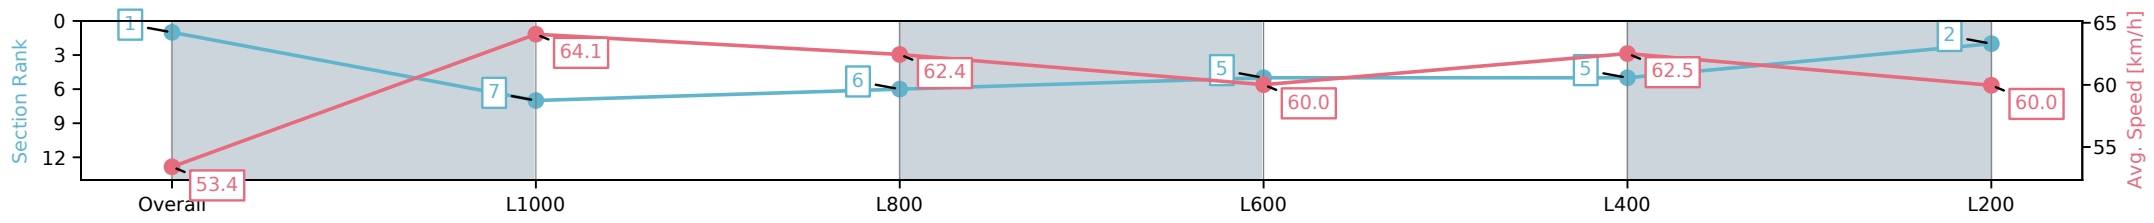

Section	Overall	L1000	L800	L600	L400	L200
Section Times	1:15.87 [1] (0:16.92)	0:58.95 [7] (0:11.39)	0:47.56 [6] (0:11.63)	0:35.93 [5] (0:12.27)	0:23.66 [5] (0:11.65)	0:12.01 [2] (0:12.01)
Average Speed [km/h]	53.4	64.1	62.4	60.0	62.5	60.0
Top Speed [km/h]	67.8	67.1	63.8	62.1	63.6	63.5
Avg. Dist. to Rail [m]	9.1	3.1	2.9	4.2	4.3	3.1
Avg. Stride Freq. [Hz]	2.5	2.6	2.5	2.4	2.5	2.5
Avg. Stride Length [m]	5.9	6.9	6.9	6.8	6.9	6.8