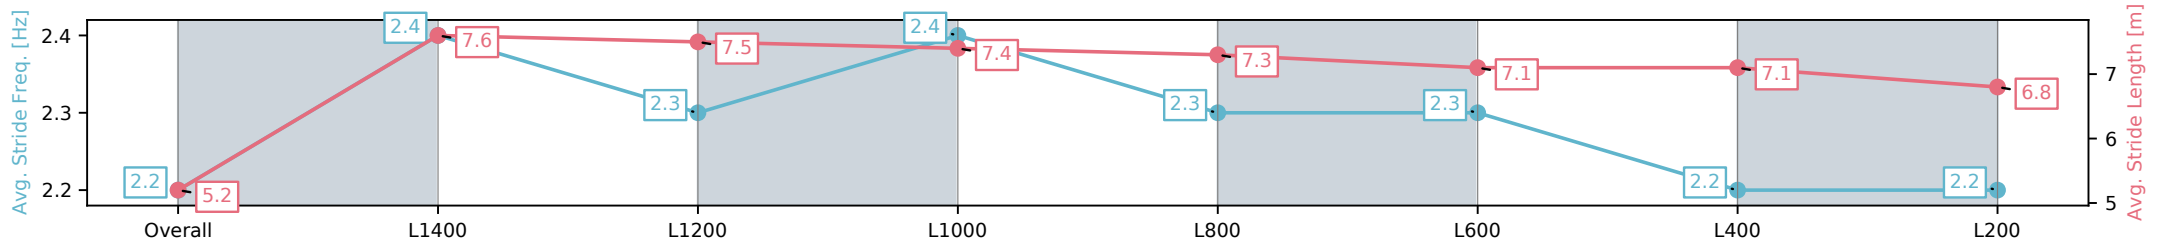

Horse/Jockey Name	GRAND MAXIM/Felicity Atkinson
Finish Rank	6
Fastest Section Time (Section)	0:11.10 (L1400)
Top Speed [km/h] (Section)	66.7 (L1400)
Race State	Finished

Morphettville Parks SA - Professional
Race 4: Sportsbet Jockey Watch Maiden Plate - 1550m
26 December 2024 - 2:42PM
Track Rating: Good 4, Weather: Fine, Rail Position: +9m
1000m-400m, +7m Remainder

Section	Overall	L1400	L1200	L1000	L800	L600	L400	L200
Section Times	1:37.04 [6] (0:12.90)	1:24.14 [11] (0:11.10)	1:13.04 [10] (0:11.46)	1:01.58 [11] (0:11.44)	0:50.14 [9] (0:12.06)	0:38.08 [9] (0:12.14)	0:25.94 [9] (0:12.78)	0:13.16 [7] (0:13.16)
Average Speed [km/h]	41.8	65.0	63.2	63.1	59.5	59.4	56.5	54.5
Top Speed [km/h]	63.7	66.7	64.9	64.2	61.9	60.1	58.3	55.7
Avg. Dist. to Rail [m]	8.2	1.6	1.3	0.6	0.3	0.8	1.8	1.1
Avg. Stride Freq. [Hz]	2.2	2.4	2.3	2.4	2.3	2.3	2.2	2.2
Avg. Stride Length [m]	5.2	7.6	7.5	7.4	7.3	7.1	7.1	6.8

- [ ] Ranking at each section and finish
- -:-:- No data available at this section
- NA No data available