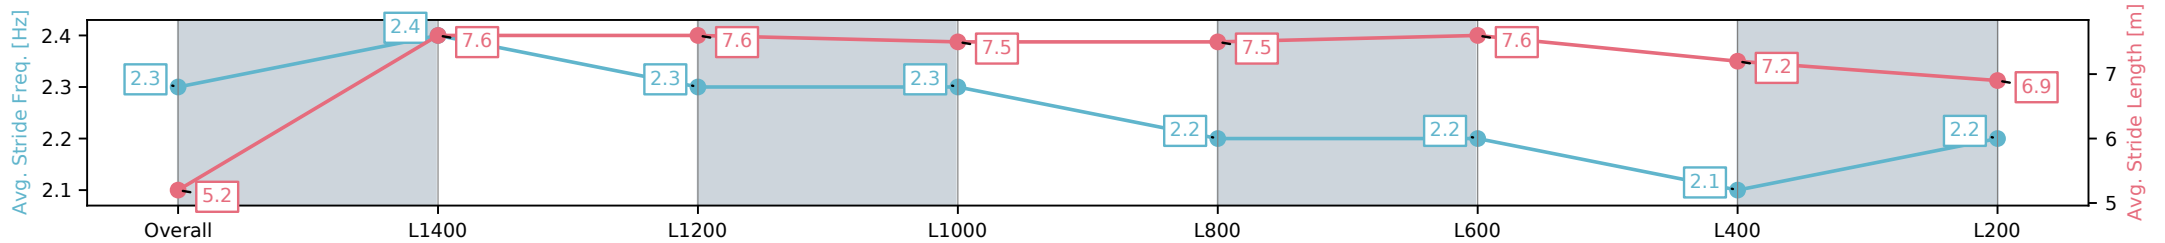

Horse/Jockey Name	GREY SILVERADO/Kayla Crowther
Finish Rank	9
Fastest Section Time (Section)	0:11.25 (L1400)
Top Speed [km/h] (Section)	65.4 (L1400)
Race State	Finished

Morphettville Parks SA - Professional
Race 4: Sportsbet Jockey Watch Maiden Plate - 1550m
26 December 2024 - 2:42PM
Track Rating: Good 4, Weather: Fine, Rail Position: +9m
1000m-400m, +7m Remainder

Section	Overall	L1400	L1200	L1000	L800	L600	L400	L200
Section Times	1:37.51 [9] (0:12.67)	1:24.84 [8] (0:11.25)	1:13.59 [9] (0:11.49)	1:02.10 [9] (0:11.50)	0:50.60 [10] (0:12.11)	0:38.49 [11] (0:12.23)	0:26.26 [11] (0:13.06)	0:13.20 [10] (0:13.20)
Average Speed [km/h]	42.6	64.3	63.6	62.8	59.6	59.6	55.5	54.2
Top Speed [km/h]	63.3	65.4	64.3	64.3	61.1	61.0	56.5	56.3
Avg. Dist. to Rail [m]	5.5	2.4	2.6	1.9	1.6	1.8	4.8	4.8
Avg. Stride Freq. [Hz]	2.3	2.4	2.3	2.3	2.2	2.2	2.1	2.2
Avg. Stride Length [m]	5.2	7.6	7.6	7.5	7.5	7.6	7.2	6.9

- [ ] Ranking at each section and finish
- -:-:- No data available at this section
- NA No data available