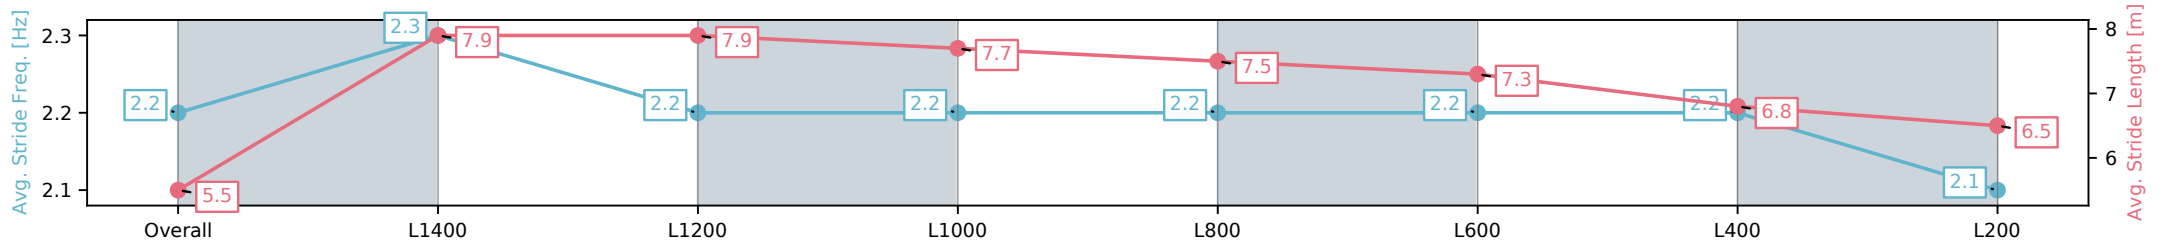

Horse/Jockey Name	IMPERIOSA/Alana Livesey
Finish Rank	10
Fastest Section Time (Section)	0:11.03 (L1400)
Top Speed [km/h] (Section)	66.5 (Overall)
Race State	Finished

Morphettville Parks SA - Professional
Race 4: Sportsbet Jockey Watch Maiden Plate - 1550m
26 December 2024 - 2:42PM
Track Rating: Good 4, Weather: Fine, Rail Position: +9m
1000m-400m, +7m Remainder

Section	Overall	L1400	L1200	L1000	L800	L600	L400	L200
Section Times	1:38.84 [10] (0:12.25)	1:26.59 [2] (0:11.03)	1:15.56 [2] (0:11.47)	1:04.09 [3] (0:11.56)	0:52.52 [3] (0:12.00)	0:40.52 [4] (0:12.56)	0:27.96 [4] (0:13.43)	0:14.53 [9] (0:14.53)
Average Speed [km/h]	44.1	65.5	63.6	62.3	60.1	57.8	53.9	49.4
Top Speed [km/h]	66.5	66.4	64.2	64.3	61.6	60.0	55.2	52.6
Avg. Dist. to Rail [m]	6.3	1.4	2.3	1.9	1.1	1.2	3.7	3.1
Avg. Stride Freq. [Hz]	2.2	2.3	2.2	2.2	2.2	2.2	2.2	2.1
Avg. Stride Length [m]	5.5	7.9	7.9	7.7	7.5	7.3	6.8	6.5

[ ] Ranking at each section and finish
-:-:- No data available at this section
NA No data available