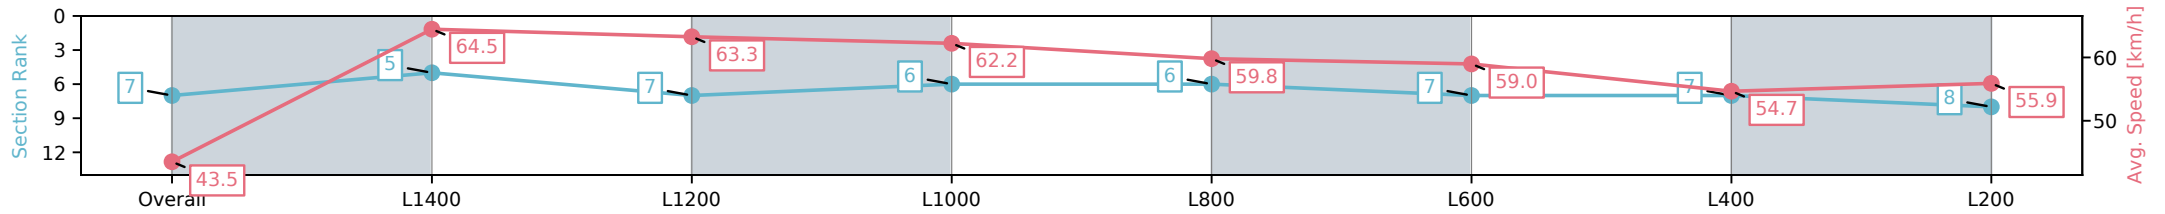

Horse/Jockey Name	CRIMINAL ART/Taylor Johnstone
Finish Rank	7
Fastest Section Time (Section)	0:11.20 (L1400)
Top Speed [km/h] (Section)	65.7 (Overall)
Race State	Finished

Morphettville Parks SA - Professional
Race 4: Sportsbet Jockey Watch Maiden Plate - 1550m
26 December 2024 - 2:42PM
Track Rating: Good 4, Weather: Fine, Rail Position: +9m
1000m-400m, +7m Remainder

Section	Overall	L1400	L1200	L1000	L800	L600	L400	L200
Section Times	1:37.06 [7] (0:12.41)	1:24.65 [5] (0:11.20)	1:13.45 [7] (0:11.47)	1:01.98 [6] (0:11.59)	0:50.39 [6] (0:12.07)	0:38.32 [7] (0:12.26)	0:26.06 [7] (0:13.22)	0:12.84 [8] (0:12.84)
Average Speed [km/h]	43.5	64.5	63.3	62.2	59.8	59.0	54.7	55.9
Top Speed [km/h]	65.7	65.5	64.8	63.3	60.9	60.8	56.1	58.1
Avg. Dist. to Rail [m]	6.0	1.5	1.6	1.3	0.7	1.0	2.0	3.1
Avg. Stride Freq. [Hz]	2.5	2.5	2.5	2.5	2.4	2.4	2.3	2.4
Avg. Stride Length [m]	4.9	7.1	7.2	7.1	7.0	6.8	6.6	6.5

- [ ] Ranking at each section and finish
- -:-:- No data available at this section
- NA No data available