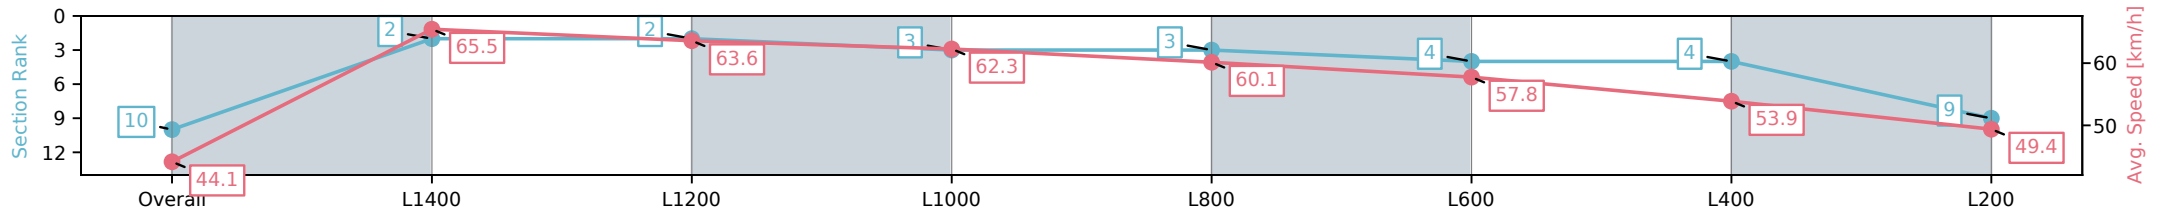

Horse/Jockey Name	IMPERIOSA/Alana Livesey
Finish Rank	10
Fastest Section Time (Section)	0:11.03 (L1400)
Top Speed [km/h] (Section)	66.5 (Overall)
Race State	Finished

Morphettville Parks SA - Professional
Race 4: Sportsbet Jockey Watch Maiden Plate - 1550m
26 December 2024 - 2:42PM
Track Rating: Good 4, Weather: Fine, Rail Position: +9m
1000m-400m, +7m Remainder

Section	Overall	L1400	L1200	L1000	L800	L600	L400	L200
Section Times	1:38.84 [10] (0:12.25)	1:26.59 [2] (0:11.03)	1:15.56 [2] (0:11.47)	1:04.09 [3] (0:11.56)	0:52.52 [3] (0:12.00)	0:40.52 [4] (0:12.56)	0:27.96 [4] (0:13.43)	0:14.53 [9] (0:14.53)
Average Speed [km/h]	44.1	65.5	63.6	62.3	60.1	57.8	53.9	49.4
Top Speed [km/h]	66.5	66.4	64.2	64.3	61.6	60.0	55.2	52.6
Avg. Dist. to Rail [m]	6.3	1.4	2.3	1.9	1.1	1.2	3.7	3.1
Avg. Stride Freq. [Hz]	2.2	2.3	2.2	2.2	2.2	2.2	2.2	2.1
Avg. Stride Length [m]	5.5	7.9	7.9	7.7	7.5	7.3	6.8	6.5

[ ] Ranking at each section and finish
-:-:- No data available at this section
NA No data available