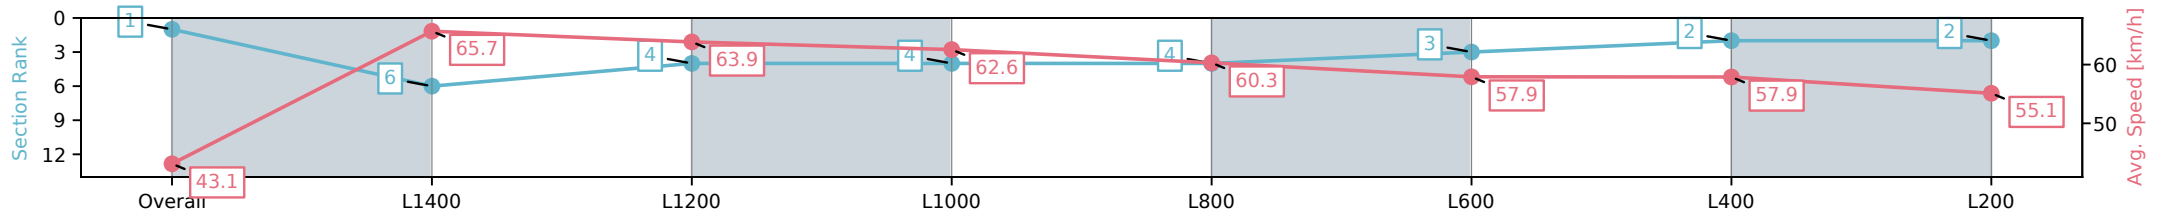

Horse/Jockey Name	IN THAT MODE/Rochelle Milnes
Finish Rank	1
Fastest Section Time (Section)	0:10.96 (L1400)
Top Speed [km/h] (Section)	66.9 (L1400)
Race State	Finished

Morphettville Parks SA - Professional
Race 4: Sportsbet Jockey Watch Maiden Plate - 1550m
26 December 2024 - 2:42PM
Track Rating: Good 4, Weather: Fine, Rail Position: +9m
1000m-400m, +7m Remainder

Section	Overall	L1400	L1200	L1000	L800	L600	L400	L200
Section Times	1:36.20 [1] (0:12.53)	1:23.67 [6] (0:10.96)	1:12.71 [4] (0:11.31)	1:01.40 [4] (0:11.53)	0:49.87 [4] (0:11.95)	0:37.92 [3] (0:12.43)	0:25.49 [2] (0:12.47)	0:13.02 [2] (0:13.02)
Average Speed [km/h]	43.1	65.7	63.9	62.6	60.3	57.9	57.9	55.1
Top Speed [km/h]	66.0	66.9	64.5	64.7	61.1	60.0	58.9	57.6
Avg. Dist. to Rail [m]	3.7	0.3	0.8	0.9	0.6	0.3	1.5	2.1
Avg. Stride Freq. [Hz]	2.2	2.4	2.3	2.3	2.2	2.2	2.2	2.2
Avg. Stride Length [m]	5.3	7.5	7.4	7.2	7.2	7.1	6.9	6.7

[ ] Ranking at each section and finish
-:-:- No data available at this section
NA No data available