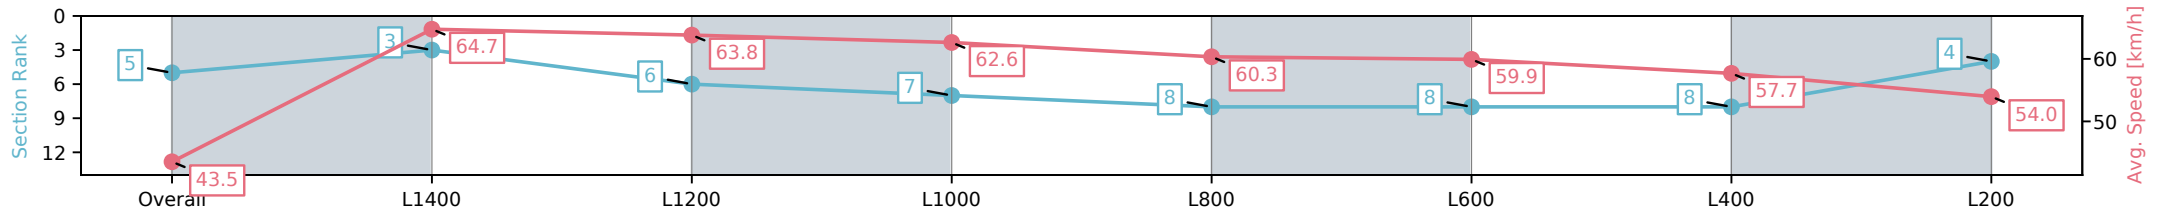

Horse/Jockey Name	KAILEE'S BOY/Justin Potter
Finish Rank	5
Fastest Section Time (Section)	0:11.20 (L1400)
Top Speed [km/h] (Section)	66.1 (L1400)
Race State	Finished

Morphettville Parks SA - Professional
Race 4: Sportsbet Jockey Watch Maiden Plate - 1550m
26 December 2024 - 2:42PM
Track Rating: Good 4, Weather: Fine, Rail Position: +9m
1000m-400m, +7m Remainder

Section	Overall	L1400	L1200	L1000	L800	L600	L400	L200
Section Times	1:37.00 [5] (0:12.38)	1:24.62 [3] (0:11.20)	1:13.42 [6] (0:11.63)	1:01.79 [7] (0:11.54)	0:50.25 [8] (0:12.00)	0:38.25 [8] (0:12.32)	0:25.93 [8] (0:12.62)	0:13.31 [4] (0:13.31)
Average Speed [km/h]	43.5	64.7	63.8	62.6	60.3	59.9	57.7	54.0
Top Speed [km/h]	65.2	66.1	65.0	64.0	61.3	61.8	58.6	56.5
Avg. Dist. to Rail [m]	8.8	3.6	5.5	4.7	2.4	4.1	6.6	4.8
Avg. Stride Freq. [Hz]	2.2	2.3	2.2	2.2	2.2	2.2	2.2	2.2
Avg. Stride Length [m]	5.4	7.9	7.8	7.8	7.7	7.6	7.3	6.8

- [ ] Ranking at each section and finish
- -:-:- No data available at this section
- NA No data available