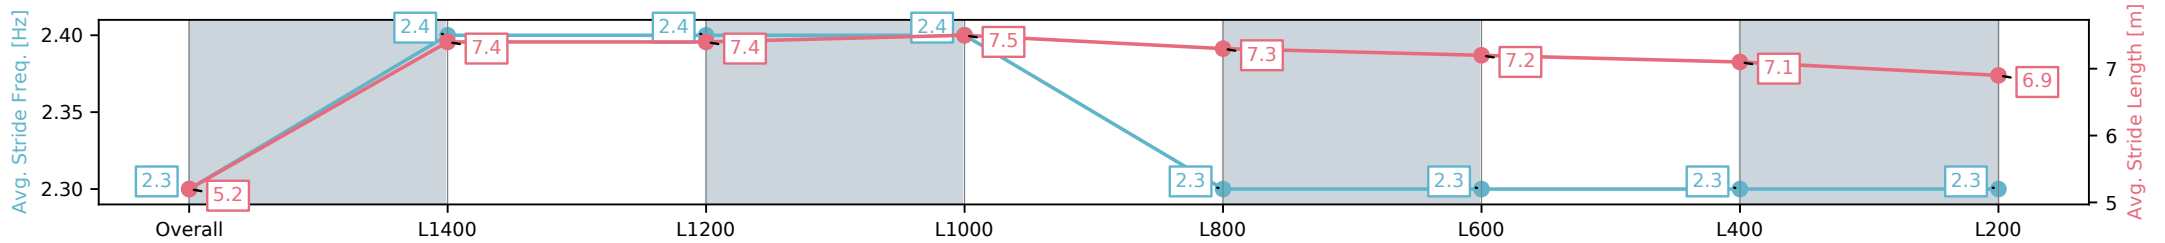

Horse/Jockey Name	ZOUNORMOUS/Jacob Opperman
Finish Rank	2
Fastest Section Time (Section)	0:10.99 (L1400)
Top Speed [km/h] (Section)	67.5 (L1400)
Race State	Finished

Morphettville Parks SA - Professional
Race 4: Sportsbet Jockey Watch Maiden Plate - 1550m
26 December 2024 - 2:42PM
Track Rating: Good 4, Weather: Fine, Rail Position: +9m
1000m-400m, +7m Remainder

Section	Overall	L1400	L1200	L1000	L800	L600	L400	L200
Section Times	1:36.25 [2] (0:12.80)	1:23.45 [9] (0:10.99)	1:12.46 [8] (0:11.56)	1:00.90 [8] (0:11.34)	0:49.56 [7] (0:11.92)	0:37.64 [6] (0:12.35)	0:25.29 [6] (0:12.57)	0:12.71 [3] (0:12.71)
Average Speed [km/h]	42.2	65.5	62.9	63.6	60.4	58.3	57.4	56.4
Top Speed [km/h]	66.7	67.5	64.8	65.1	61.7	59.8	58.7	58.4
Avg. Dist. to Rail [m]	4.6	0.9	1.7	0.6	0.2	0.7	1.7	2.2
Avg. Stride Freq. [Hz]	2.3	2.4	2.4	2.4	2.3	2.3	2.3	2.3
Avg. Stride Length [m]	5.2	7.4	7.4	7.5	7.3	7.2	7.1	6.9

[ ] Ranking at each section and finish
-:-:- No data available at this section
NA No data available