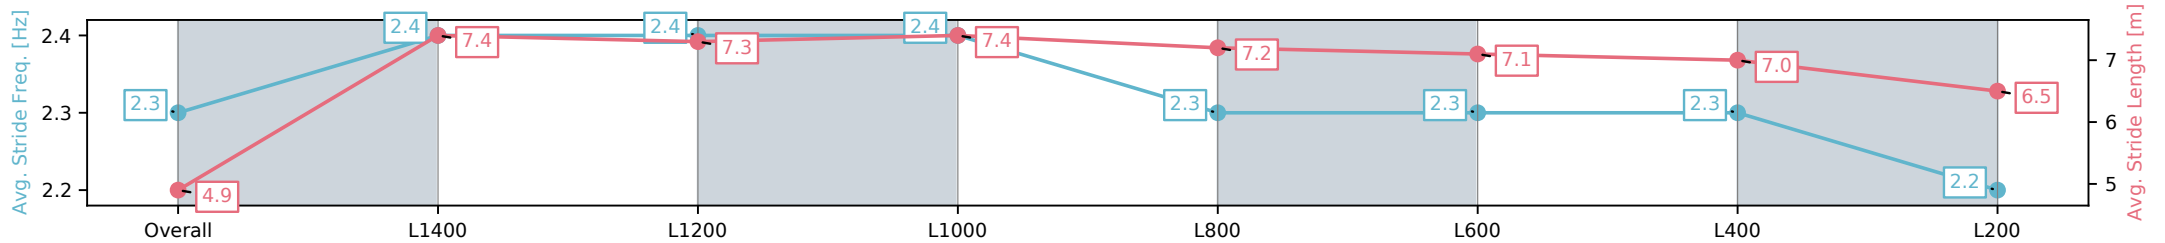

Horse/Jockey Name	MISS RUBICK/Manoel Nunes
Finish Rank	4
Fastest Section Time (Section)	0:11.23 (L1400)
Top Speed [km/h] (Section)	65.8 (L1400)
Race State	Finished

Morphettville Parks SA - Professional
Race 4: Sportsbet Jockey Watch Maiden Plate - 1550m
26 December 2024 - 2:42PM
Track Rating: Good 4, Weather: Fine, Rail Position: +9m
1000m-400m, +7m Remainder

Section	Overall	L1400	L1200	L1000	L800	L600	L400	L200
Section Times	1:36.88 [4] (0:12.83)	1:24.05 [10] (0:11.23)	1:12.82 [11] (0:11.39)	1:01.43 [10] (0:11.50)	0:49.93 [11] (0:12.03)	0:37.90 [10] (0:12.18)	0:25.72 [10] (0:12.68)	0:13.04 [6] (0:13.04)
Average Speed [km/h]	42.1	64.4	64.2	62.7	60.1	59.6	57.1	55.0
Top Speed [km/h]	65.0	65.8	65.7	64.9	61.4	60.9	57.9	56.4
Avg. Dist. to Rail [m]	6.8	2.5	2.9	2.1	1.6	1.5	3.5	2.2
Avg. Stride Freq. [Hz]	2.3	2.4	2.4	2.4	2.3	2.3	2.3	2.2
Avg. Stride Length [m]	4.9	7.4	7.3	7.4	7.2	7.1	7.0	6.5

[ ] Ranking at each section and finish
-:-:- No data available at this section
NA No data available