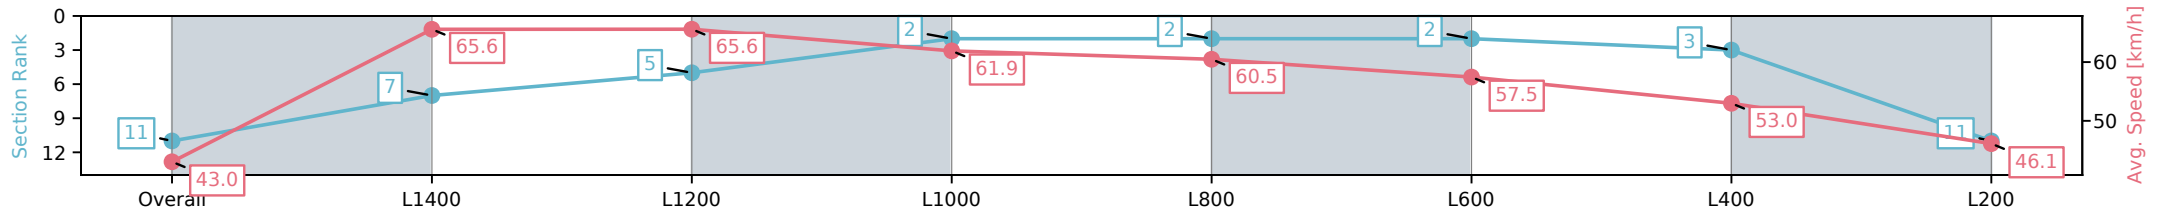

Horse/Jockey Name	FRANKIE DIVINE/Ben Price
Finish Rank	11
Fastest Section Time (Section)	0:11.01 (L1400)
Top Speed [km/h] (Section)	66.9 (L1200)
Race State	Finished

Morphettville Parks SA - Professional
Race 4: Sportsbet Jockey Watch Maiden Plate - 1550m
26 December 2024 - 2:42PM
Track Rating: Good 4, Weather: Fine, Rail Position: +9m
1000m-400m, +7m Remainder

Section	Overall	L1400	L1200	L1000	L800	L600	L400	L200
Section Times	1:39.89 [11] (0:12.56)	1:27.33 [7] (0:11.01)	1:16.32 [5] (0:11.04)	1:05.28 [2] (0:11.65)	0:53.63 [2] (0:11.87)	0:41.76 [2] (0:12.59)	0:29.17 [3] (0:13.64)	0:15.53 [11] (0:15.53)
Average Speed [km/h]	43.0	65.6	65.6	61.9	60.5	57.5	53.0	46.1
Top Speed [km/h]	64.1	66.5	66.9	63.6	62.3	60.2	54.5	50.4
Avg. Dist. to Rail [m]	10.2	2.7	1.1	0.7	0.2	1.0	2.9	2.3
Avg. Stride Freq. [Hz]	2.2	2.4	2.5	2.3	2.3	2.3	2.2	2.1
Avg. Stride Length [m]	5.3	7.4	7.1	7.3	7.0	6.7	6.5	6.2

- [ ] Ranking at each section and finish
- -:-:- No data available at this section
- NA No data available