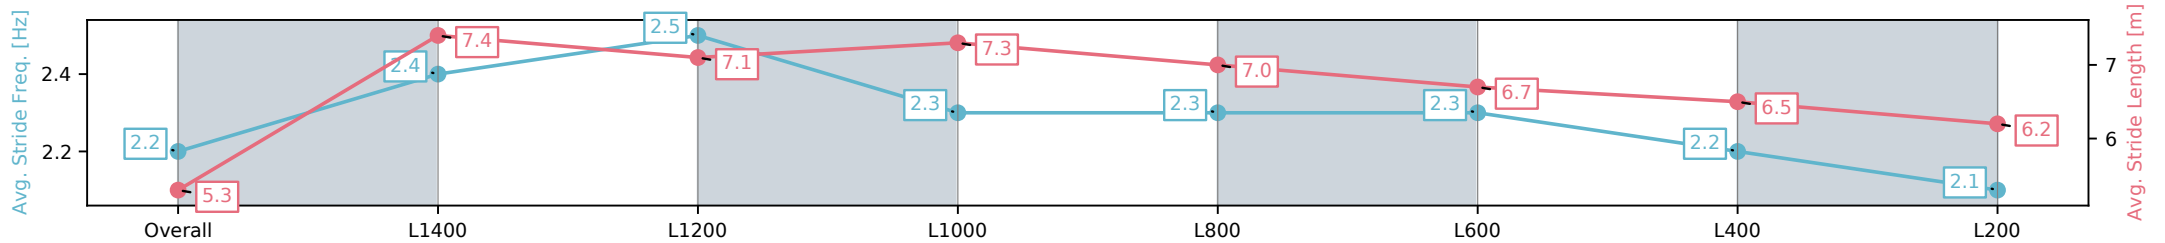

Horse/Jockey Name	FRANKIE DIVINE/Ben Price
Finish Rank	11
Fastest Section Time (Section)	0:11.01 (L1400)
Top Speed [km/h] (Section)	66.9 (L1200)
Race State	Finished

Morphettville Parks SA - Professional
Race 4: Sportsbet Jockey Watch Maiden Plate - 1550m
26 December 2024 - 2:42PM
Track Rating: Good 4, Weather: Fine, Rail Position: +9m
1000m-400m, +7m Remainder

Section	Overall	L1400	L1200	L1000	L800	L600	L400	L200
Section Times	1:39.89 [11] (0:12.56)	1:27.33 [7] (0:11.01)	1:16.32 [5] (0:11.04)	1:05.28 [2] (0:11.65)	0:53.63 [2] (0:11.87)	0:41.76 [2] (0:12.59)	0:29.17 [3] (0:13.64)	0:15.53 [11] (0:15.53)
Average Speed [km/h]	43.0	65.6	65.6	61.9	60.5	57.5	53.0	46.1
Top Speed [km/h]	64.1	66.5	66.9	63.6	62.3	60.2	54.5	50.4
Avg. Dist. to Rail [m]	10.2	2.7	1.1	0.7	0.2	1.0	2.9	2.3
Avg. Stride Freq. [Hz]	2.2	2.4	2.5	2.3	2.3	2.3	2.2	2.1
Avg. Stride Length [m]	5.3	7.4	7.1	7.3	7.0	6.7	6.5	6.2

- [ ] Ranking at each section and finish
- -:-:- No data available at this section
- NA No data available