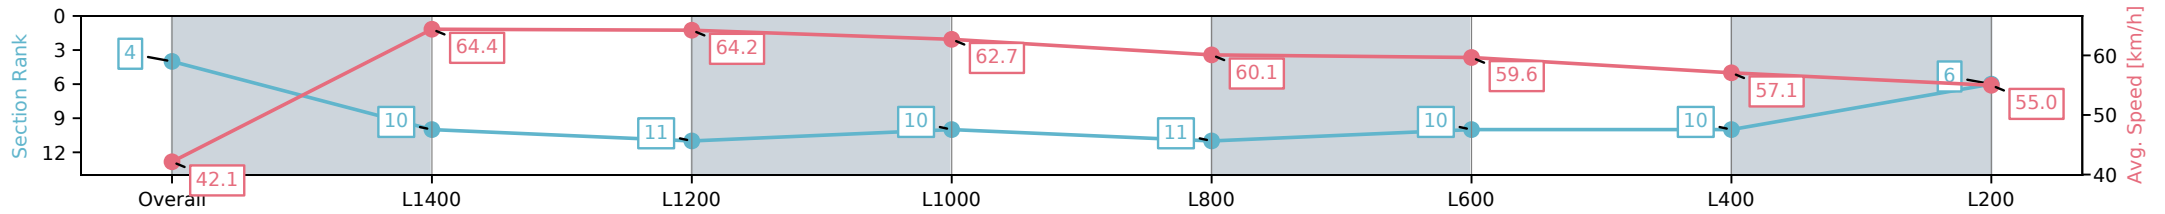

Horse/Jockey Name	MISS RUBICK/Manoel Nunes
Finish Rank	4
Fastest Section Time (Section)	0:11.23 (L1400)
Top Speed [km/h] (Section)	65.8 (L1400)
Race State	Finished

Morphettville Parks SA - Professional
Race 4: Sportsbet Jockey Watch Maiden Plate - 1550m
26 December 2024 - 2:42PM
Track Rating: Good 4, Weather: Fine, Rail Position: +9m
1000m-400m, +7m Remainder

Section	Overall	L1400	L1200	L1000	L800	L600	L400	L200
Section Times	1:36.88 [4] (0:12.83)	1:24.05 [10] (0:11.23)	1:12.82 [11] (0:11.39)	1:01.43 [10] (0:11.50)	0:49.93 [11] (0:12.03)	0:37.90 [10] (0:12.18)	0:25.72 [10] (0:12.68)	0:13.04 [6] (0:13.04)
Average Speed [km/h]	42.1	64.4	64.2	62.7	60.1	59.6	57.1	55.0
Top Speed [km/h]	65.0	65.8	65.7	64.9	61.4	60.9	57.9	56.4
Avg. Dist. to Rail [m]	6.8	2.5	2.9	2.1	1.6	1.5	3.5	2.2
Avg. Stride Freq. [Hz]	2.3	2.4	2.4	2.4	2.3	2.3	2.3	2.2
Avg. Stride Length [m]	4.9	7.4	7.3	7.4	7.2	7.1	7.0	6.5

[ ] Ranking at each section and finish
-:-:- No data available at this section
NA No data available