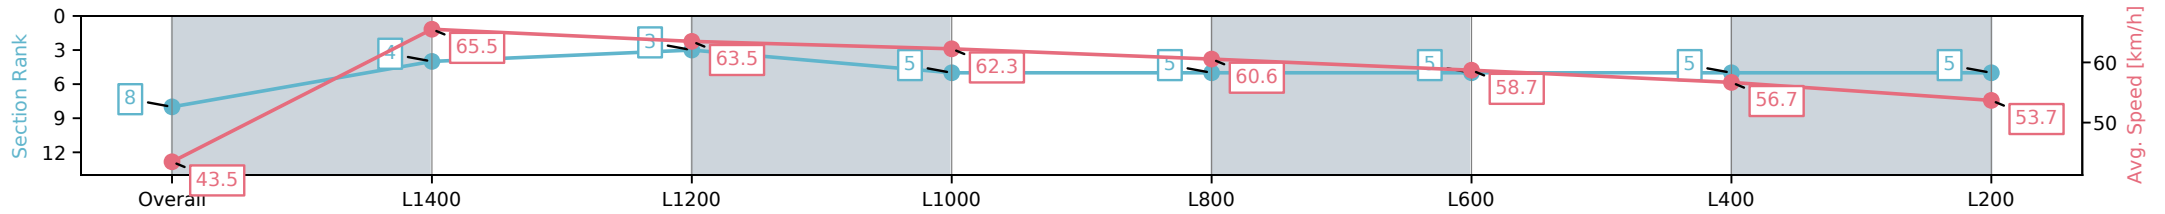

Horse/Jockey Name	CALL OUT FEE/Monika Wolanin
Finish Rank	8
Fastest Section Time (Section)	0:11.02 (L1400)
Top Speed [km/h] (Section)	66.5 (L1400)
Race State	Finished

Morphettville Parks SA - Professional
Race 4: Sportsbet Jockey Watch Maiden Plate - 1550m
26 December 2024 - 2:42PM
Track Rating: Good 4, Weather: Fine, Rail Position: +9m
1000m-400m, +7m Remainder

Section	Overall	L1400	L1200	L1000	L800	L600	L400	L200
Section Times	1:37.12 [8] (0:12.41)	1:24.71 [4] (0:11.02)	1:13.69 [3] (0:11.59)	1:02.10 [5] (0:11.60)	0:50.50 [5] (0:11.93)	0:38.57 [5] (0:12.40)	0:26.17 [5] (0:12.80)	0:13.37 [5] (0:13.37)
Average Speed [km/h]	43.5	65.5	63.5	62.3	60.6	58.7	56.7	53.7
Top Speed [km/h]	66.0	66.5	64.9	63.8	61.2	60.7	58.0	55.8
Avg. Dist. to Rail [m]	7.5	2.5	3.8	2.9	1.7	1.7	5.1	3.1
Avg. Stride Freq. [Hz]	2.3	2.5	2.4	2.4	2.3	2.4	2.3	2.3
Avg. Stride Length [m]	5.2	7.3	7.2	7.3	7.2	6.9	6.7	6.5

- [ ] Ranking at each section and finish
- -:-:- No data available at this section
- NA No data available