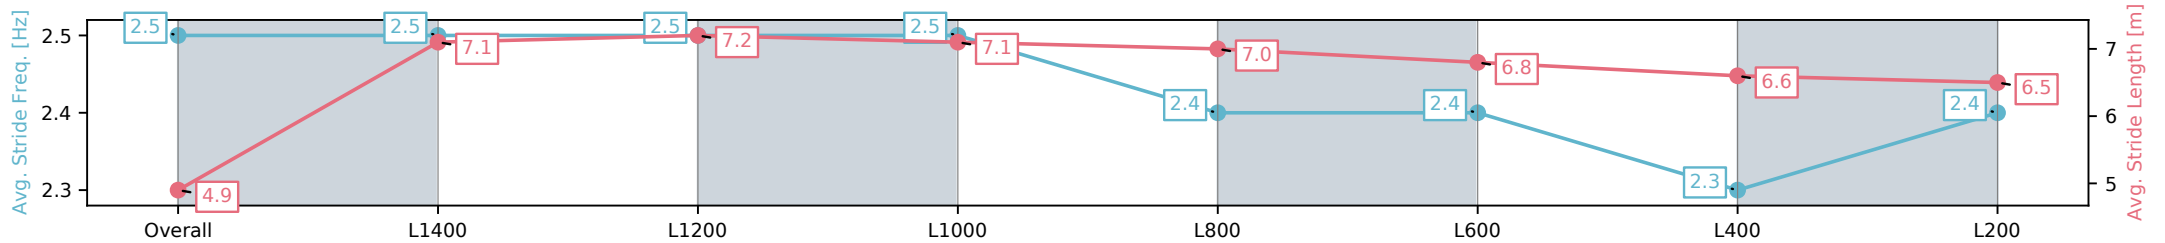

Horse/Jockey Name	CRIMINAL ART/Taylor Johnstone
Finish Rank	7
Fastest Section Time (Section)	0:11.20 (L1400)
Top Speed [km/h] (Section)	65.7 (Overall)
Race State	Finished

Morphettville Parks SA - Professional
Race 4: Sportsbet Jockey Watch Maiden Plate - 1550m
26 December 2024 - 2:42PM
Track Rating: Good 4, Weather: Fine, Rail Position: +9m
1000m-400m, +7m Remainder

Section	Overall	L1400	L1200	L1000	L800	L600	L400	L200
Section Times	1:37.06 [7] (0:12.41)	1:24.65 [5] (0:11.20)	1:13.45 [7] (0:11.47)	1:01.98 [6] (0:11.59)	0:50.39 [6] (0:12.07)	0:38.32 [7] (0:12.26)	0:26.06 [7] (0:13.22)	0:12.84 [8] (0:12.84)
Average Speed [km/h]	43.5	64.5	63.3	62.2	59.8	59.0	54.7	55.9
Top Speed [km/h]	65.7	65.5	64.8	63.3	60.9	60.8	56.1	58.1
Avg. Dist. to Rail [m]	6.0	1.5	1.6	1.3	0.7	1.0	2.0	3.1
Avg. Stride Freq. [Hz]	2.5	2.5	2.5	2.5	2.4	2.4	2.3	2.4
Avg. Stride Length [m]	4.9	7.1	7.2	7.1	7.0	6.8	6.6	6.5

- [ ] Ranking at each section and finish
- -:-:- No data available at this section
- NA No data available