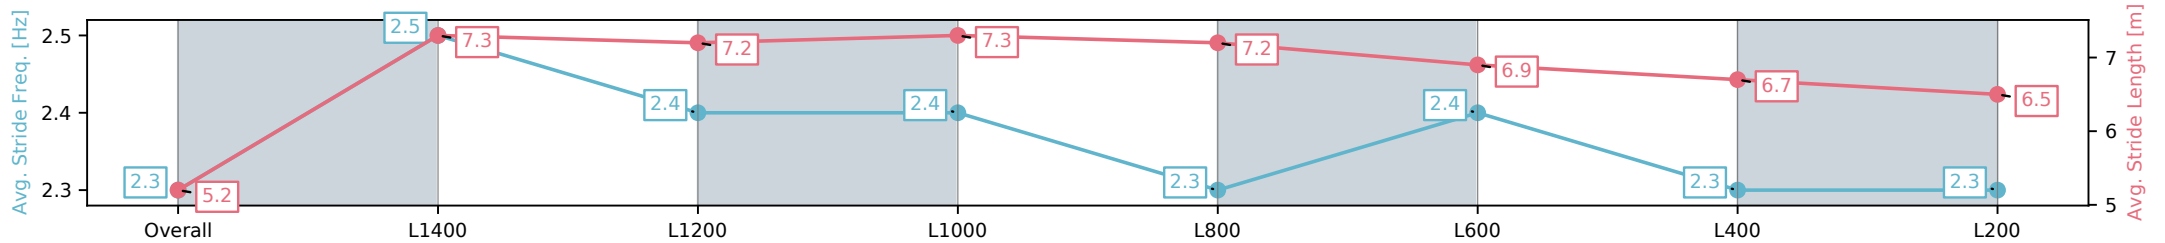

Horse/Jockey Name	CALL OUT FEE/Monika Wolanin
Finish Rank	8
Fastest Section Time (Section)	0:11.02 (L1400)
Top Speed [km/h] (Section)	66.5 (L1400)
Race State	Finished

Morphettville Parks SA - Professional
Race 4: Sportsbet Jockey Watch Maiden Plate - 1550m
26 December 2024 - 2:42PM
Track Rating: Good 4, Weather: Fine, Rail Position: +9m
1000m-400m, +7m Remainder

Section	Overall	L1400	L1200	L1000	L800	L600	L400	L200
Section Times	1:37.12 [8] (0:12.41)	1:24.71 [4] (0:11.02)	1:13.69 [3] (0:11.59)	1:02.10 [5] (0:11.60)	0:50.50 [5] (0:11.93)	0:38.57 [5] (0:12.40)	0:26.17 [5] (0:12.80)	0:13.37 [5] (0:13.37)
Average Speed [km/h]	43.5	65.5	63.5	62.3	60.6	58.7	56.7	53.7
Top Speed [km/h]	66.0	66.5	64.9	63.8	61.2	60.7	58.0	55.8
Avg. Dist. to Rail [m]	7.5	2.5	3.8	2.9	1.7	1.7	5.1	3.1
Avg. Stride Freq. [Hz]	2.3	2.5	2.4	2.4	2.3	2.4	2.3	2.3
Avg. Stride Length [m]	5.2	7.3	7.2	7.3	7.2	6.9	6.7	6.5

- [ ] Ranking at each section and finish
- -:-:- No data available at this section
- NA No data available