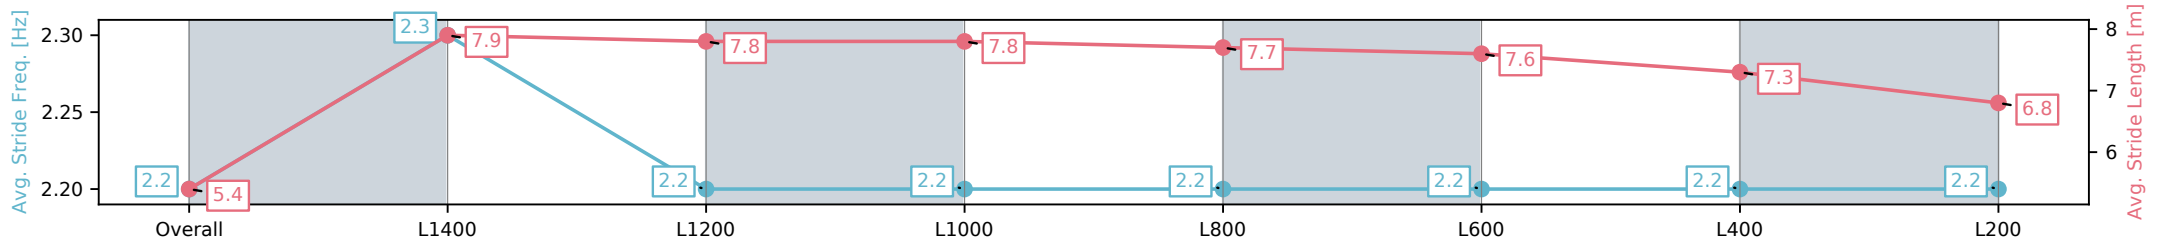

Horse/Jockey Name	KAILEE'S BOY/Justin Potter
Finish Rank	5
Fastest Section Time (Section)	0:11.20 (L1400)
Top Speed [km/h] (Section)	66.1 (L1400)
Race State	Finished

Morphettville Parks SA - Professional
Race 4: Sportsbet Jockey Watch Maiden Plate - 1550m
26 December 2024 - 2:42PM
Track Rating: Good 4, Weather: Fine, Rail Position: +9m
1000m-400m, +7m Remainder

Section	Overall	L1400	L1200	L1000	L800	L600	L400	L200
Section Times	1:37.00 [5] (0:12.38)	1:24.62 [3] (0:11.20)	1:13.42 [6] (0:11.63)	1:01.79 [7] (0:11.54)	0:50.25 [8] (0:12.00)	0:38.25 [8] (0:12.32)	0:25.93 [8] (0:12.62)	0:13.31 [4] (0:13.31)
Average Speed [km/h]	43.5	64.7	63.8	62.6	60.3	59.9	57.7	54.0
Top Speed [km/h]	65.2	66.1	65.0	64.0	61.3	61.8	58.6	56.5
Avg. Dist. to Rail [m]	8.8	3.6	5.5	4.7	2.4	4.1	6.6	4.8
Avg. Stride Freq. [Hz]	2.2	2.3	2.2	2.2	2.2	2.2	2.2	2.2
Avg. Stride Length [m]	5.4	7.9	7.8	7.8	7.7	7.6	7.3	6.8

- [ ] Ranking at each section and finish
- -:-:- No data available at this section
- NA No data available