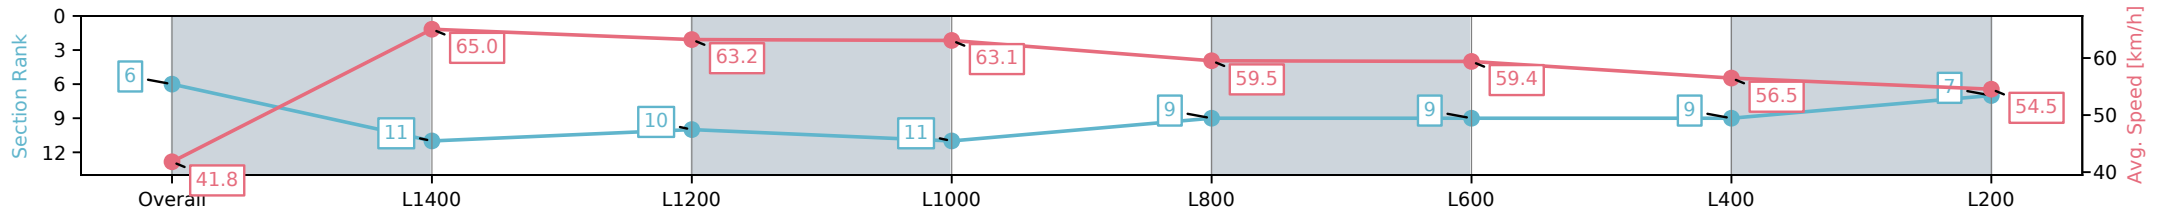

Horse/Jockey Name	GRAND MAXIM/Felicity Atkinson
Finish Rank	6
Fastest Section Time (Section)	0:11.10 (L1400)
Top Speed [km/h] (Section)	66.7 (L1400)
Race State	Finished

Morphettville Parks SA - Professional
Race 4: Sportsbet Jockey Watch Maiden Plate - 1550m
26 December 2024 - 2:42PM
Track Rating: Good 4, Weather: Fine, Rail Position: +9m
1000m-400m, +7m Remainder

Section	Overall	L1400	L1200	L1000	L800	L600	L400	L200
Section Times	1:37.04 [6] (0:12.90)	1:24.14 [11] (0:11.10)	1:13.04 [10] (0:11.46)	1:01.58 [11] (0:11.44)	0:50.14 [9] (0:12.06)	0:38.08 [9] (0:12.14)	0:25.94 [9] (0:12.78)	0:13.16 [7] (0:13.16)
Average Speed [km/h]	41.8	65.0	63.2	63.1	59.5	59.4	56.5	54.5
Top Speed [km/h]	63.7	66.7	64.9	64.2	61.9	60.1	58.3	55.7
Avg. Dist. to Rail [m]	8.2	1.6	1.3	0.6	0.3	0.8	1.8	1.1
Avg. Stride Freq. [Hz]	2.2	2.4	2.3	2.4	2.3	2.3	2.2	2.2
Avg. Stride Length [m]	5.2	7.6	7.5	7.4	7.3	7.1	7.1	6.8

- [ ] Ranking at each section and finish
- -:-:- No data available at this section
- NA No data available