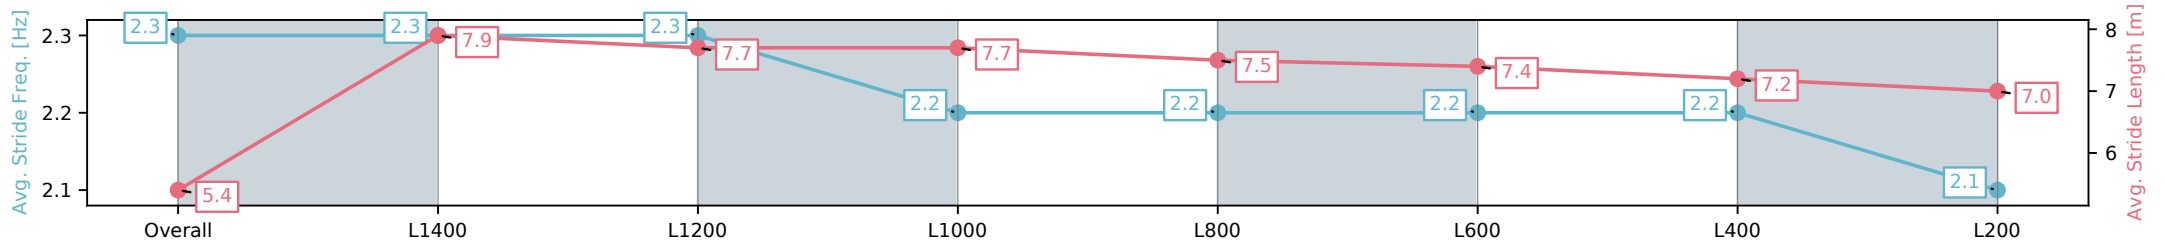

Horse/Jockey Name	SWISSTA/Sairyn Fawke
Finish Rank	3
Fastest Section Time (Section)	0:11.01 (L1400)
Top Speed [km/h] (Section)	67.8 (L1400)
Race State	Finished

Morphettville Parks SA - Professional
Race 4: Sportsbet Jockey Watch Maiden Plate - 1550m
26 December 2024 - 2:42PM
Track Rating: Good 4, Weather: Fine, Rail Position: +9m
1000m-400m, +7m Remainder

Section	Overall	L1400	L1200	L1000	L800	L600	L400	L200
Section Times	1:36.57 [3] (0:12.17)	1:24.40 [1] (0:11.01)	1:13.39 [1] (0:11.24)	1:02.15 [1] (0:11.61)	0:50.54 [1] (0:12.01)	0:38.53 [1] (0:12.35)	0:26.18 [1] (0:12.71)	0:13.47 [1] (0:13.47)
Average Speed [km/h]	44.3	65.5	64.6	62.1	60.0	58.3	56.7	53.2
Top Speed [km/h]	67.0	67.8	67.2	64.9	62.3	59.7	57.4	55.4
Avg. Dist. to Rail [m]	9.6	1.5	1.4	2.0	0.6	0.6	0.8	0.5
Avg. Stride Freq. [Hz]	2.3	2.3	2.3	2.2	2.2	2.2	2.2	2.1
Avg. Stride Length [m]	5.4	7.9	7.7	7.7	7.5	7.4	7.2	7.0

[ ] Ranking at each section and finish
-:-:- No data available at this section
NA No data available