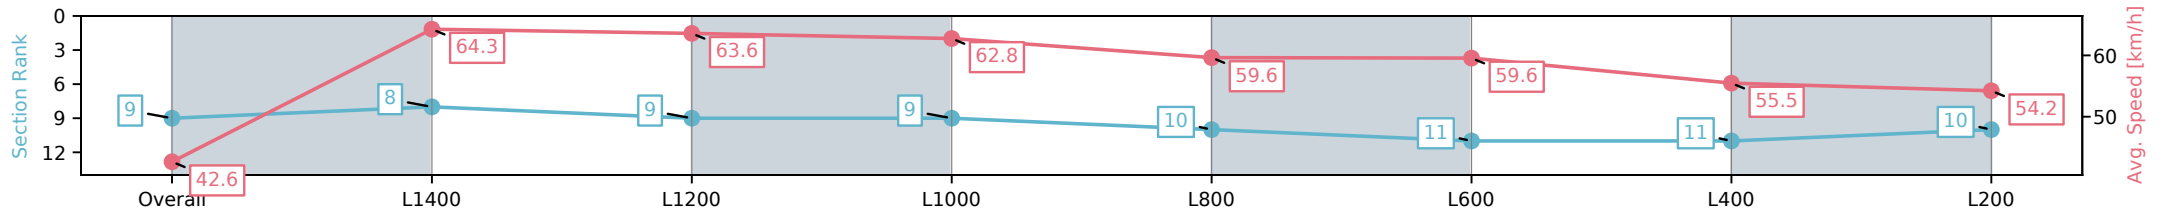

Horse/Jockey Name	GREY SILVERADO/Kayla Crowther
Finish Rank	9
Fastest Section Time (Section)	0:11.25 (L1400)
Top Speed [km/h] (Section)	65.4 (L1400)
Race State	Finished

Morphettville Parks SA - Professional
Race 4: Sportsbet Jockey Watch Maiden Plate - 1550m
26 December 2024 - 2:42PM
Track Rating: Good 4, Weather: Fine, Rail Position: +9m
1000m-400m, +7m Remainder

Section	Overall	L1400	L1200	L1000	L800	L600	L400	L200
Section Times	1:37.51 [9] (0:12.67)	1:24.84 [8] (0:11.25)	1:13.59 [9] (0:11.49)	1:02.10 [9] (0:11.50)	0:50.60 [10] (0:12.11)	0:38.49 [11] (0:12.23)	0:26.26 [11] (0:13.06)	0:13.20 [10] (0:13.20)
Average Speed [km/h]	42.6	64.3	63.6	62.8	59.6	59.6	55.5	54.2
Top Speed [km/h]	63.3	65.4	64.3	64.3	61.1	61.0	56.5	56.3
Avg. Dist. to Rail [m]	5.5	2.4	2.6	1.9	1.6	1.8	4.8	4.8
Avg. Stride Freq. [Hz]	2.3	2.4	2.3	2.3	2.2	2.2	2.1	2.2
Avg. Stride Length [m]	5.2	7.6	7.6	7.5	7.5	7.6	7.2	6.9

- [ ] Ranking at each section and finish
- -:-:- No data available at this section
- NA No data available