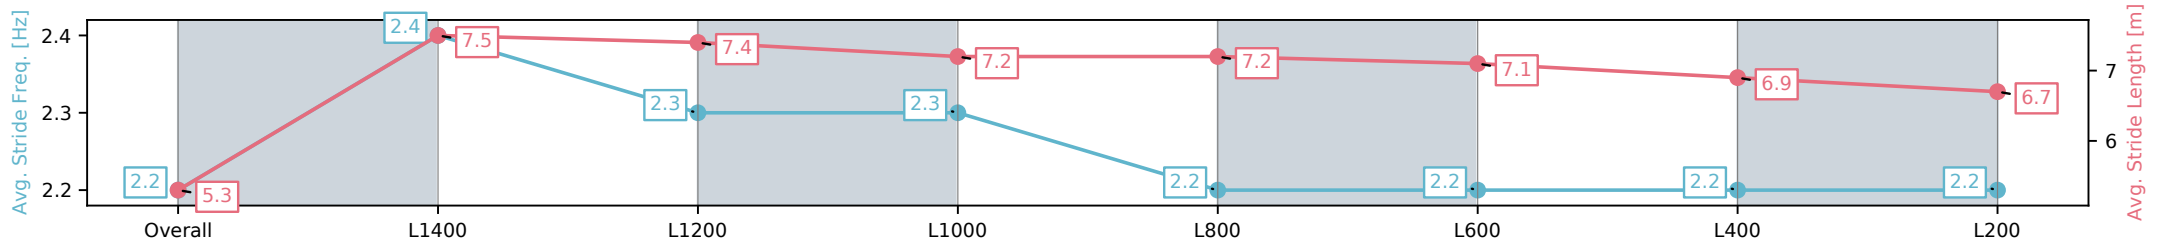

Horse/Jockey Name	IN THAT MODE/Rochelle Milnes
Finish Rank	1
Fastest Section Time (Section)	0:10.96 (L1400)
Top Speed [km/h] (Section)	66.9 (L1400)
Race State	Finished

Morphettville Parks SA - Professional
Race 4: Sportsbet Jockey Watch Maiden Plate - 1550m
26 December 2024 - 2:42PM
Track Rating: Good 4, Weather: Fine, Rail Position: +9m
1000m-400m, +7m Remainder

Section	Overall	L1400	L1200	L1000	L800	L600	L400	L200
Section Times	1:36.20 [1] (0:12.53)	1:23.67 [6] (0:10.96)	1:12.71 [4] (0:11.31)	1:01.40 [4] (0:11.53)	0:49.87 [4] (0:11.95)	0:37.92 [3] (0:12.43)	0:25.49 [2] (0:12.47)	0:13.02 [2] (0:13.02)
Average Speed [km/h]	43.1	65.7	63.9	62.6	60.3	57.9	57.9	55.1
Top Speed [km/h]	66.0	66.9	64.5	64.7	61.1	60.0	58.9	57.6
Avg. Dist. to Rail [m]	3.7	0.3	0.8	0.9	0.6	0.3	1.5	2.1
Avg. Stride Freq. [Hz]	2.2	2.4	2.3	2.3	2.2	2.2	2.2	2.2
Avg. Stride Length [m]	5.3	7.5	7.4	7.2	7.2	7.1	6.9	6.7

[ ] Ranking at each section and finish
-:-:- No data available at this section
NA No data available