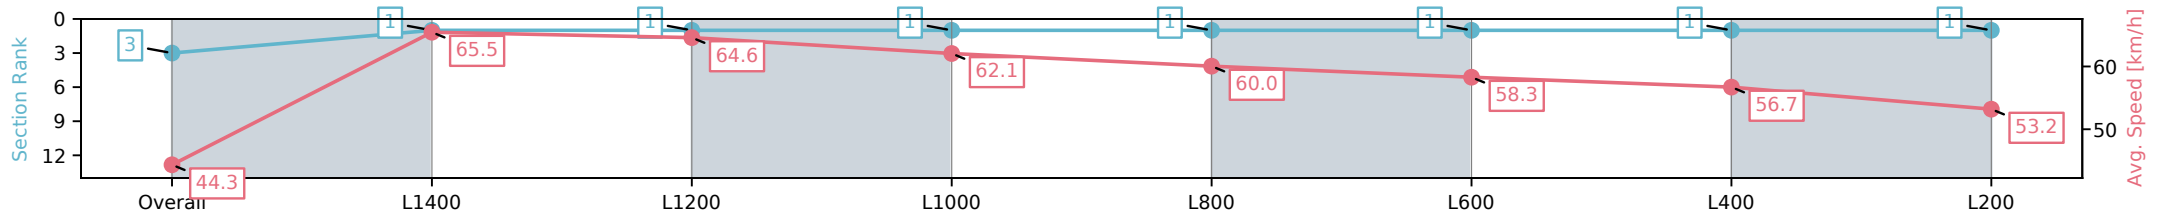

Horse/Jockey Name	SWISSTA/Sairyn Fawke
Finish Rank	3
Fastest Section Time (Section)	0:11.01 (L1400)
Top Speed [km/h] (Section)	67.8 (L1400)
Race State	Finished

Morphettville Parks SA - Professional
Race 4: Sportsbet Jockey Watch Maiden Plate - 1550m
26 December 2024 - 2:42PM
Track Rating: Good 4, Weather: Fine, Rail Position: +9m
1000m-400m, +7m Remainder

Section	Overall	L1400	L1200	L1000	L800	L600	L400	L200
Section Times	1:36.57 [3] (0:12.17)	1:24.40 [1] (0:11.01)	1:13.39 [1] (0:11.24)	1:02.15 [1] (0:11.61)	0:50.54 [1] (0:12.01)	0:38.53 [1] (0:12.35)	0:26.18 [1] (0:12.71)	0:13.47 [1] (0:13.47)
Average Speed [km/h]	44.3	65.5	64.6	62.1	60.0	58.3	56.7	53.2
Top Speed [km/h]	67.0	67.8	67.2	64.9	62.3	59.7	57.4	55.4
Avg. Dist. to Rail [m]	9.6	1.5	1.4	2.0	0.6	0.6	0.8	0.5
Avg. Stride Freq. [Hz]	2.3	2.3	2.3	2.2	2.2	2.2	2.2	2.1
Avg. Stride Length [m]	5.4	7.9	7.7	7.7	7.5	7.4	7.2	7.0

[ ] Ranking at each section and finish
-:-:- No data available at this section
NA No data available