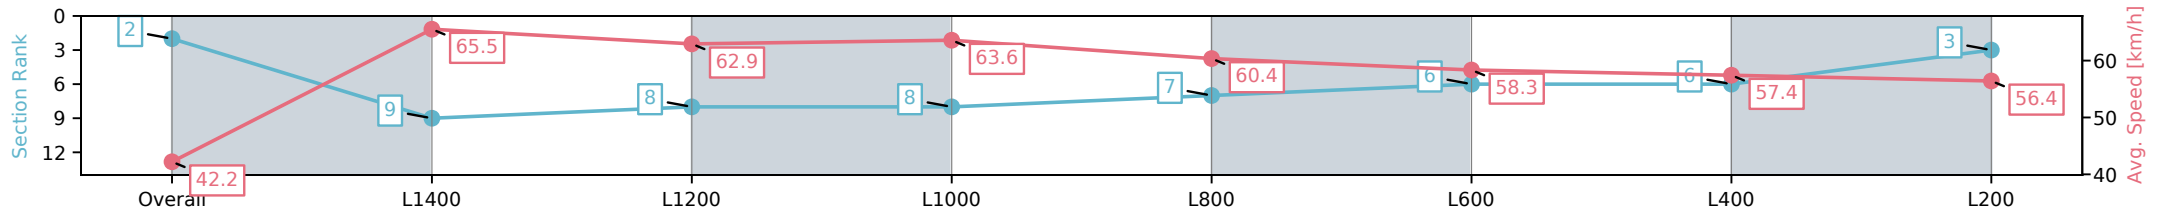

Horse/Jockey Name	ZOUNORMOUS/Jacob Opperman
Finish Rank	2
Fastest Section Time (Section)	0:10.99 (L1400)
Top Speed [km/h] (Section)	67.5 (L1400)
Race State	Finished

Morphettville Parks SA - Professional
Race 4: Sportsbet Jockey Watch Maiden Plate - 1550m
26 December 2024 - 2:42PM
Track Rating: Good 4, Weather: Fine, Rail Position: +9m
1000m-400m, +7m Remainder

Section	Overall	L1400	L1200	L1000	L800	L600	L400	L200
Section Times	1:36.25 [2] (0:12.80)	1:23.45 [9] (0:10.99)	1:12.46 [8] (0:11.56)	1:00.90 [8] (0:11.34)	0:49.56 [7] (0:11.92)	0:37.64 [6] (0:12.35)	0:25.29 [6] (0:12.57)	0:12.71 [3] (0:12.71)
Average Speed [km/h]	42.2	65.5	62.9	63.6	60.4	58.3	57.4	56.4
Top Speed [km/h]	66.7	67.5	64.8	65.1	61.7	59.8	58.7	58.4
Avg. Dist. to Rail [m]	4.6	0.9	1.7	0.6	0.2	0.7	1.7	2.2
Avg. Stride Freq. [Hz]	2.3	2.4	2.4	2.4	2.3	2.3	2.3	2.3
Avg. Stride Length [m]	5.2	7.4	7.4	7.5	7.3	7.2	7.1	6.9

[ ] Ranking at each section and finish
-:-:- No data available at this section
NA No data available