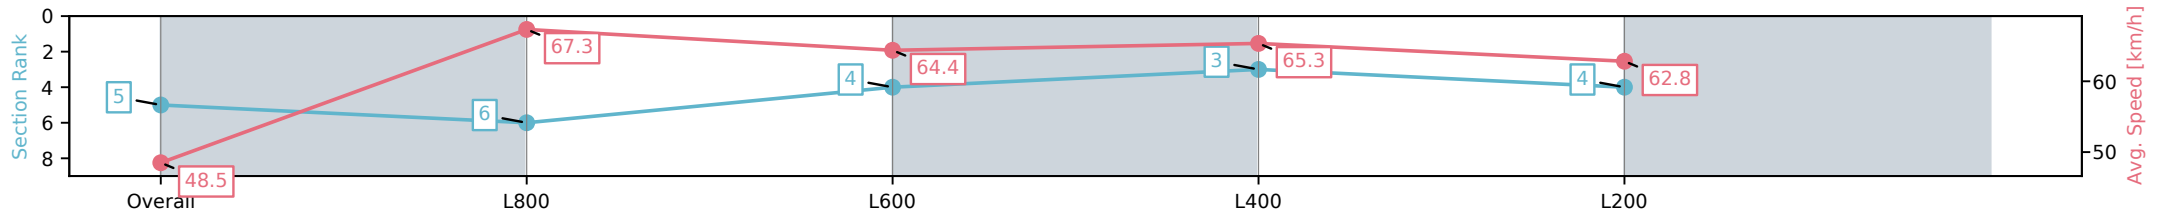

Morphettville Parks SA - Professional

Race 3: Quayclean Handicap - 1000m

26 December 2024 - 2:08PM

Track Rating: Good 4, Weather: Fine, Rail Position: +9m
1000m-400m, +7m Remainder

Section	Overall	L800	L600	L400	L200
Section Times	0:59.55 [5] (0:14.85)	0:44.70 [6] (0:10.80)	0:33.90 [4] (0:11.37)	0:22.53 [3] (0:11.09)	0:11.44 [4] (0:11.44)
Average Speed [km/h]	48.5	67.3	64.4	65.3	62.8
Top Speed [km/h]	68.5	69.5	65.5	65.9	64.5
Avg. Dist. to Rail [m]	7.0	3.1	2.8	3.9	5.3
Avg. Stride Freq. [Hz]	2.4	2.5	2.4	2.5	2.4
Avg. Stride Length [m]	5.6	7.4	7.3	7.3	7.2