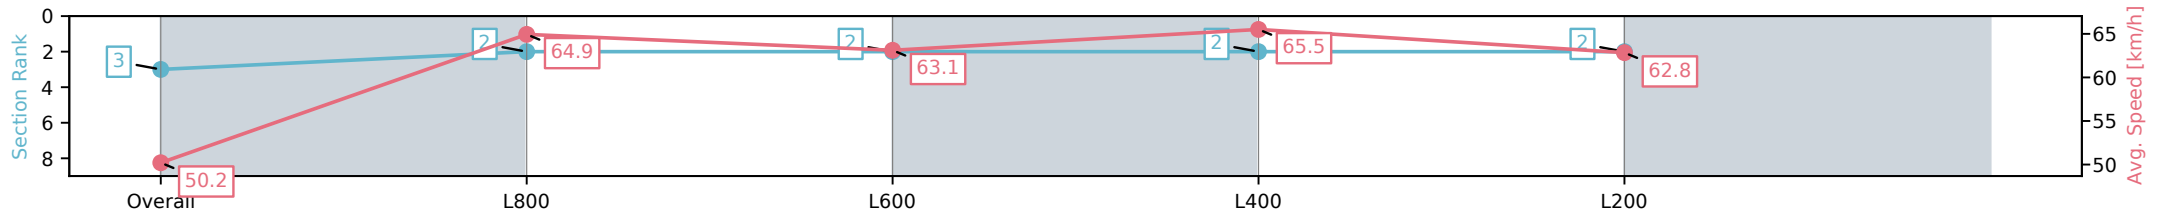

Morphettville Parks SA - Professional

Race 3: Quayclean Handicap - 1000m

26 December 2024 - 2:08PM

Track Rating: Good 4, Weather: Fine, Rail Position: +9m
1000m-400m, +7m Remainder

Section	Overall	L800	L600	L400	L200
Section Times	0:59.46 [3] (0:14.35)	0:45.11 [2] (0:11.14)	0:33.97 [2] (0:11.50)	0:22.47 [2] (0:11.05)	0:11.42 [2] (0:11.42)
Average Speed [km/h]	50.2	64.9	63.1	65.5	62.8
Top Speed [km/h]	68.2	67.5	64.1	66.8	65.8
Avg. Dist. to Rail [m]	5.3	2.5	1.3	2.3	2.8
Avg. Stride Freq. [Hz]	2.3	2.4	2.4	2.5	2.4
Avg. Stride Length [m]	5.9	7.4	7.4	7.4	7.2