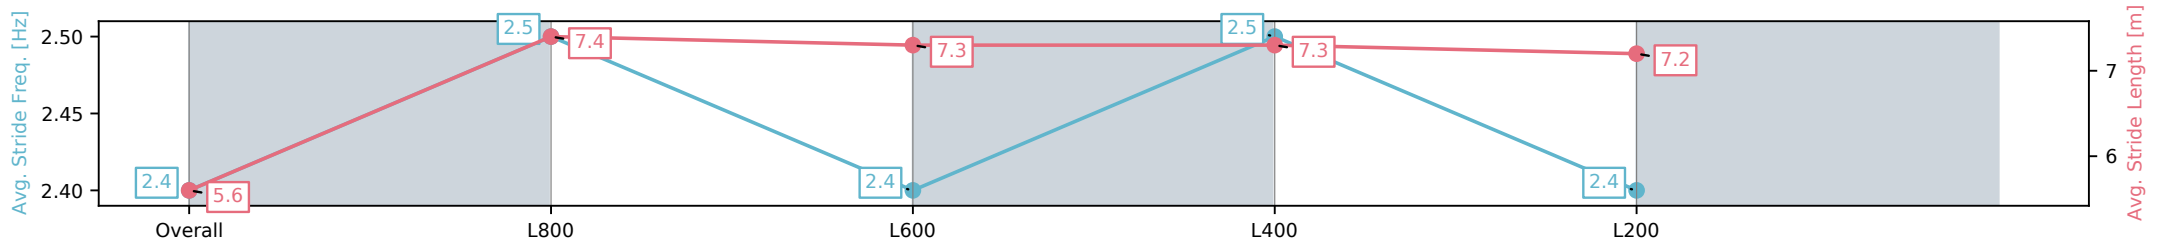

Morphettville Parks SA - Professional

Race 3: Quayclean Handicap - 1000m

26 December 2024 - 2:08PM

Track Rating: Good 4, Weather: Fine, Rail Position: +9m
1000m-400m, +7m Remainder

Section	Overall	L800	L600	L400	L200
Section Times	0:59.55 [5] (0:14.85)	0:44.70 [6] (0:10.80)	0:33.90 [4] (0:11.37)	0:22.53 [3] (0:11.09)	0:11.44 [4] (0:11.44)
Average Speed [km/h]	48.5	67.3	64.4	65.3	62.8
Top Speed [km/h]	68.5	69.5	65.5	65.9	64.5
Avg. Dist. to Rail [m]	7.0	3.1	2.8	3.9	5.3
Avg. Stride Freq. [Hz]	2.4	2.5	2.4	2.5	2.4
Avg. Stride Length [m]	5.6	7.4	7.3	7.3	7.2