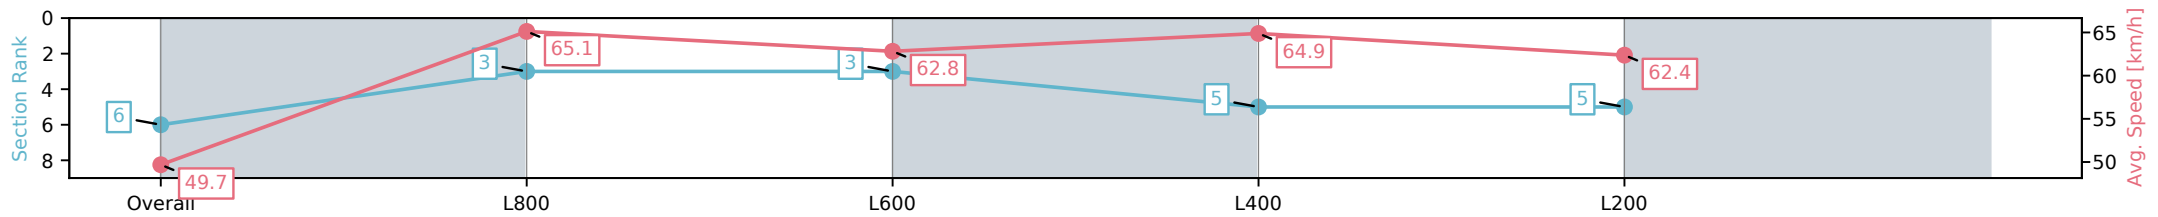

Morphettville Parks SA - Professional

Race 3: Quayclean Handicap - 1000m

26 December 2024 - 2:08PM

Track Rating: Good 4, Weather: Fine, Rail Position: +9m
1000m-400m, +7m Remainder

Section	Overall	L800	L600	L400	L200
Section Times	0:59.78 [6] (0:14.49)	0:45.29 [3] (0:11.10)	0:34.19 [3] (0:11.55)	0:22.64 [5] (0:11.15)	0:11.49 [5] (0:11.49)
Average Speed [km/h]	49.7	65.1	62.8	64.9	62.4
Top Speed [km/h]	67.3	67.7	64.6	65.3	64.6
Avg. Dist. to Rail [m]	5.8	2.2	1.1	2.3	3.3
Avg. Stride Freq. [Hz]	2.4	2.4	2.3	2.4	2.4
Avg. Stride Length [m]	5.6	7.3	7.0	7.1	6.7