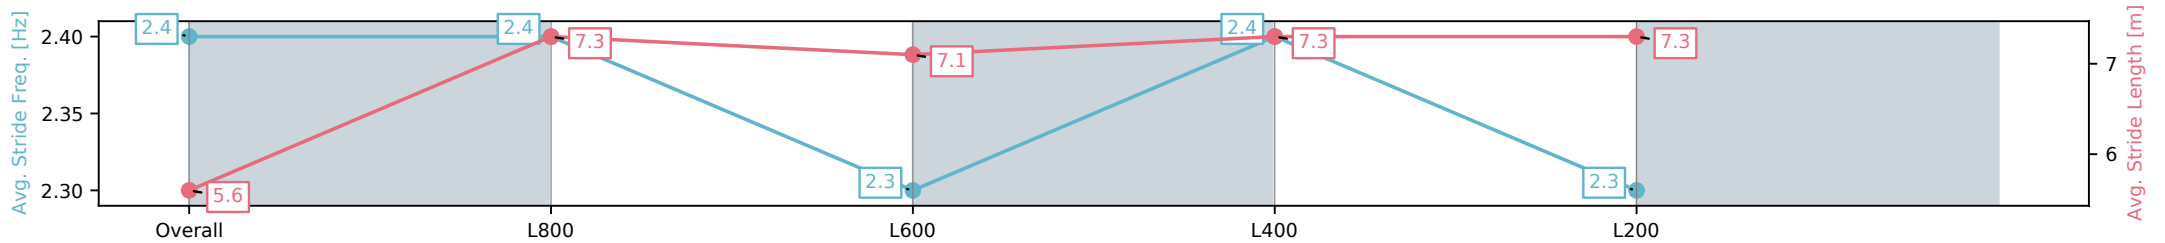

26 December 2024 - 2:08PM

Track Rating: Good 4, Weather: Fine, Rail Position: +9m
1000m-400m, +7m Remainder

Section	Overall	L800	L600	L400	L200
Section Times	0:59.24 [1] (0:14.22)	0:45.02 [1] (0:11.03)	0:33.99 [1] (0:11.53)	0:22.46 [1] (0:11.13)	0:11.33 [1] (0:11.33)
Average Speed [km/h]	50.7	65.1	62.4	64.9	63.4
Top Speed [km/h]	67.9	67.9	63.1	65.7	64.9
Avg. Dist. to Rail [m]	2.6	0.5	0.9	0.7	0.3
Avg. Stride Freq. [Hz]	2.4	2.4	2.3	2.4	2.3
Avg. Stride Length [m]	5.6	7.3	7.1	7.3	7.3