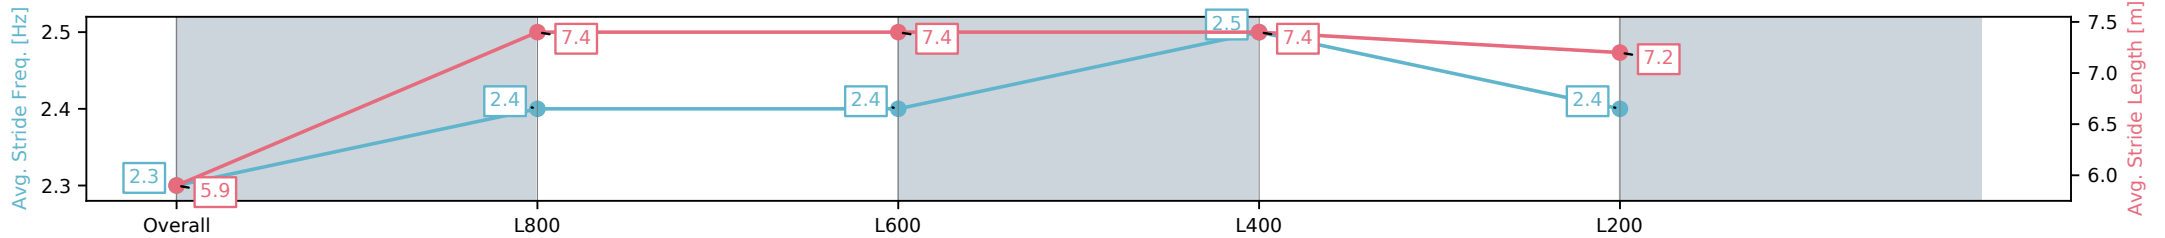

Morphettville Parks SA - Professional

Race 3: Quayclean Handicap - 1000m

26 December 2024 - 2:08PM

Track Rating: Good 4, Weather: Fine, Rail Position: +9m
1000m-400m, +7m Remainder

Section	Overall	L800	L600	L400	L200
Section Times	0:59.46 [3] (0:14.35)	0:45.11 [2] (0:11.14)	0:33.97 [2] (0:11.50)	0:22.47 [2] (0:11.05)	0:11.42 [2] (0:11.42)
Average Speed [km/h]	50.2	64.9	63.1	65.5	62.8
Top Speed [km/h]	68.2	67.5	64.1	66.8	65.8
Avg. Dist. to Rail [m]	5.3	2.5	1.3	2.3	2.8
Avg. Stride Freq. [Hz]	2.3	2.4	2.4	2.5	2.4
Avg. Stride Length [m]	5.9	7.4	7.4	7.4	7.2

- [] Ranking at each section and finish
- :-:- No data available at this section
- NA No data available

Horse/Jockey Name	TEARDROP ROTATION/Felicity Atkinson
Finish Rank	4
Fastest Section Time (Section)	0:10.95 (L400)
Top Speed [km/h] (Section)	68.4 (Overall)
Race State	Finished