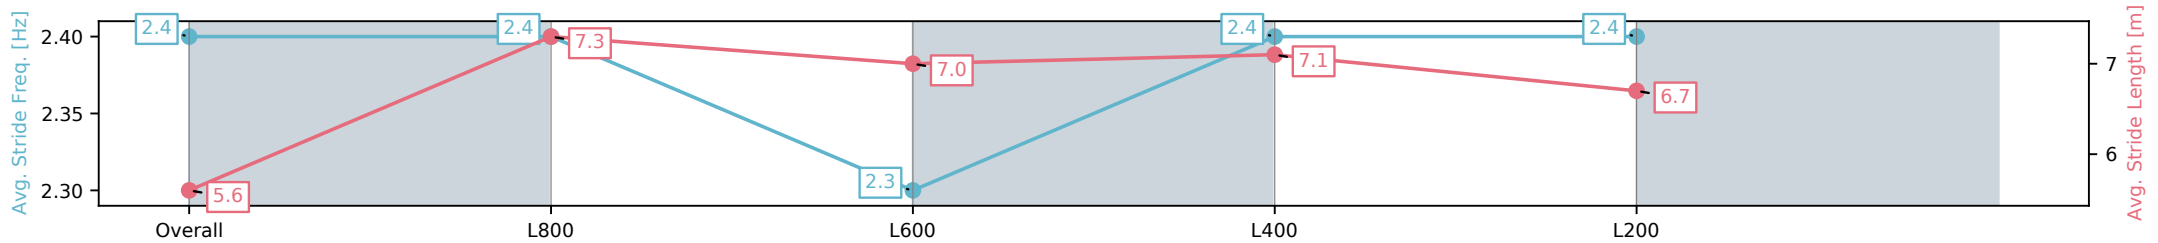

Morphettville Parks SA - Professional

Race 3: Quayclean Handicap - 1000m

26 December 2024 - 2:08PM

Track Rating: Good 4, Weather: Fine, Rail Position: +9m
1000m-400m, +7m Remainder

Section	Overall	L800	L600	L400	L200
Section Times	0:59.78 [6] (0:14.49)	0:45.29 [3] (0:11.10)	0:34.19 [3] (0:11.55)	0:22.64 [5] (0:11.15)	0:11.49 [5] (0:11.49)
Average Speed [km/h]	49.7	65.1	62.8	64.9	62.4
Top Speed [km/h]	67.3	67.7	64.6	65.3	64.6
Avg. Dist. to Rail [m]	5.8	2.2	1.1	2.3	3.3
Avg. Stride Freq. [Hz]	2.4	2.4	2.3	2.4	2.4
Avg. Stride Length [m]	5.6	7.3	7.0	7.1	6.7

- [] Ranking at each section and finish
- :-:- No data available at this section
- NA No data available