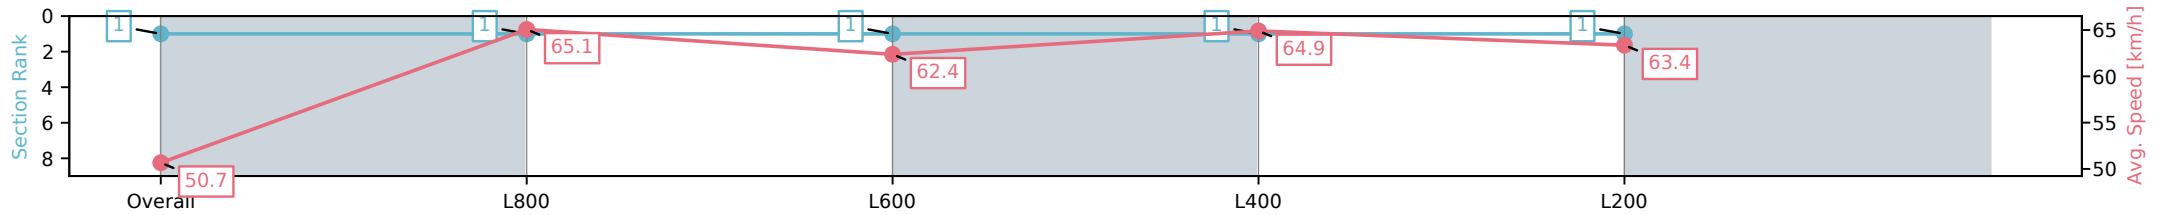

26 December 2024 - 2:08PM

Track Rating: Good 4, Weather: Fine, Rail Position: +9m
1000m-400m, +7m Remainder

Section	Overall	L800	L600	L400	L200
Section Times	0:59.24 [1] (0:14.22)	0:45.02 [1] (0:11.03)	0:33.99 [1] (0:11.53)	0:22.46 [1] (0:11.13)	0:11.33 [1] (0:11.33)
Average Speed [km/h]	50.7	65.1	62.4	64.9	63.4
Top Speed [km/h]	67.9	67.9	63.1	65.7	64.9
Avg. Dist. to Rail [m]	2.6	0.5	0.9	0.7	0.3
Avg. Stride Freq. [Hz]	2.4	2.4	2.3	2.4	2.3
Avg. Stride Length [m]	5.6	7.3	7.1	7.3	7.3