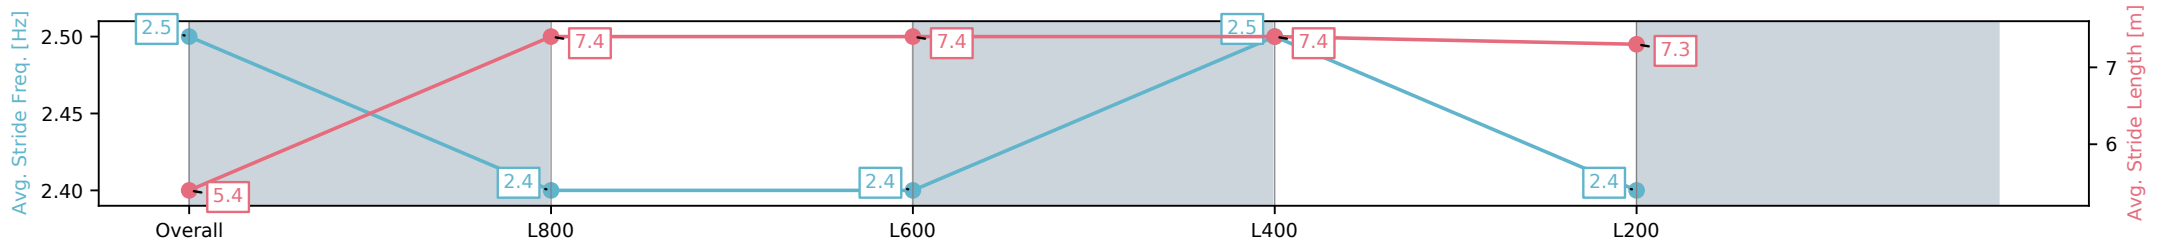

Morphettville Parks SA - Professional

Race 3: Quayclean Handicap - 1000m

26 December 2024 - 2:08PM

Track Rating: Good 4, Weather: Fine, Rail Position: +9m
1000m-400m, +7m Remainder

Section	Overall	L800	L600	L400	L200
Section Times	0:59.45 [2] (0:14.61)	0:44.84 [4] (0:11.06)	0:33.78 [5] (0:11.40)	0:22.38 [4] (0:11.03)	0:11.35 [3] (0:11.35)
Average Speed [km/h]	49.4	65.2	63.2	65.5	63.1
Top Speed [km/h]	68.2	68.2	64.7	66.8	65.6
Avg. Dist. to Rail [m]	6.4	1.6	0.6	1.2	1.9
Avg. Stride Freq. [Hz]	2.5	2.4	2.4	2.5	2.4
Avg. Stride Length [m]	5.4	7.4	7.4	7.4	7.3