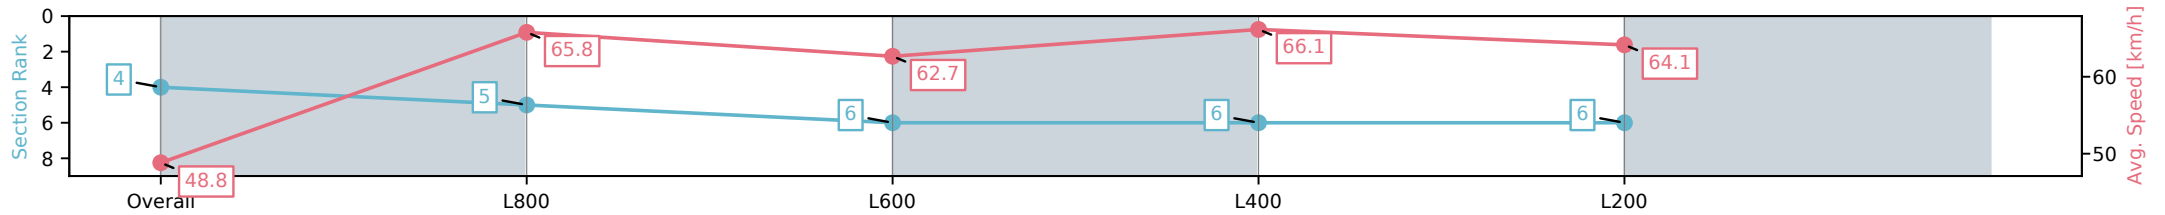

Morphettville Parks SA - Professional

Race 3: Quayclean Handicap - 1000m

26 December 2024 - 2:08PM

Track Rating: Good 4, Weather: Fine, Rail Position: +9m
1000m-400m, +7m Remainder

Section	Overall	L800	L600	L400	L200
Section Times	0:59.51 [4] (0:14.78)	0:44.73 [5] (0:10.99)	0:33.74 [6] (0:11.57)	0:22.16 [6] (0:10.95)	0:11.21 [6] (0:11.21)
Average Speed [km/h]	48.8	65.8	62.7	66.1	64.1
Top Speed [km/h]	67.4	68.4	65.8	66.8	66.1
Avg. Dist. to Rail [m]	5.8	1.9	1.2	4.2	6.6
Avg. Stride Freq. [Hz]	2.3	2.5	2.3	2.5	2.4
Avg. Stride Length [m]	5.8	7.5	7.4	7.4	7.3