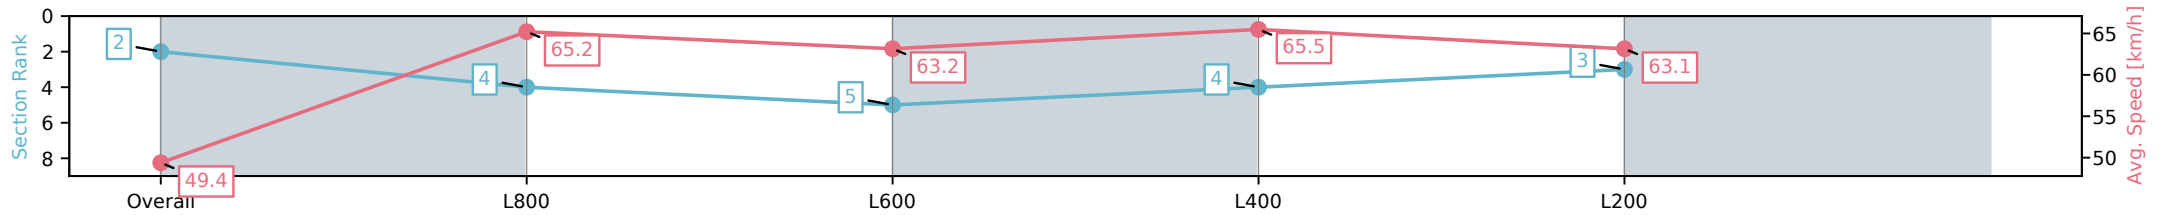

Morphettville Parks SA - Professional

Race 3: Quayclean Handicap - 1000m

26 December 2024 - 2:08PM

Track Rating: Good 4, Weather: Fine, Rail Position: +9m
1000m-400m, +7m Remainder

Section	Overall	L800	L600	L400	L200
Section Times	0:59.45 [2] (0:14.61)	0:44.84 [4] (0:11.06)	0:33.78 [5] (0:11.40)	0:22.38 [4] (0:11.03)	0:11.35 [3] (0:11.35)
Average Speed [km/h]	49.4	65.2	63.2	65.5	63.1
Top Speed [km/h]	68.2	68.2	64.7	66.8	65.6
Avg. Dist. to Rail [m]	6.4	1.6	0.6	1.2	1.9
Avg. Stride Freq. [Hz]	2.5	2.4	2.4	2.5	2.4
Avg. Stride Length [m]	5.4	7.4	7.4	7.4	7.3