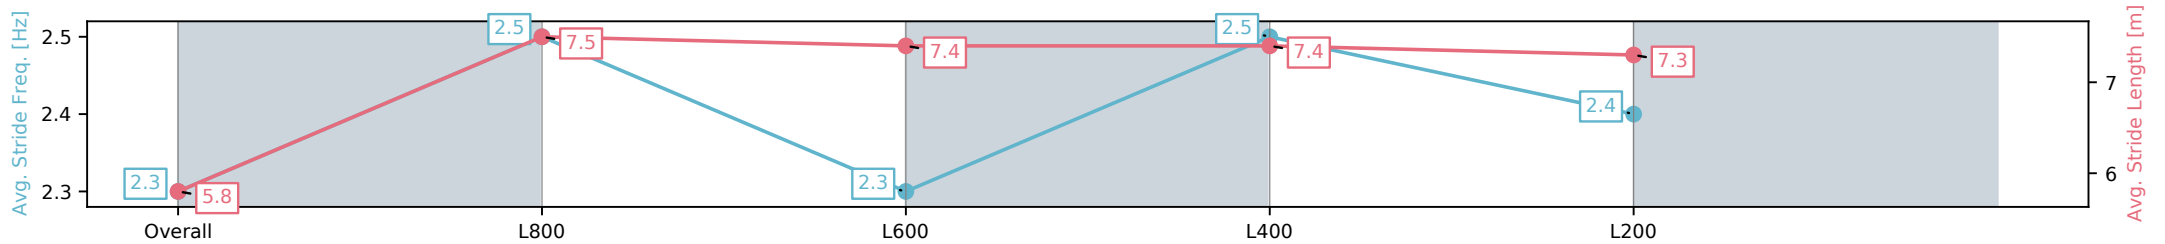

Morphettville Parks SA - Professional

Race 3: Quayclean Handicap - 1000m

26 December 2024 - 2:08PM

Track Rating: Good 4, Weather: Fine, Rail Position: +9m
1000m-400m, +7m Remainder

Section	Overall	L800	L600	L400	L200
Section Times	0:59.51 [4] (0:14.78)	0:44.73 [5] (0:10.99)	0:33.74 [6] (0:11.57)	0:22.16 [6] (0:10.95)	0:11.21 [6] (0:11.21)
Average Speed [km/h]	48.8	65.8	62.7	66.1	64.1
Top Speed [km/h]	67.4	68.4	65.8	66.8	66.1
Avg. Dist. to Rail [m]	5.8	1.9	1.2	4.2	6.6
Avg. Stride Freq. [Hz]	2.3	2.5	2.3	2.5	2.4
Avg. Stride Length [m]	5.8	7.5	7.4	7.4	7.3