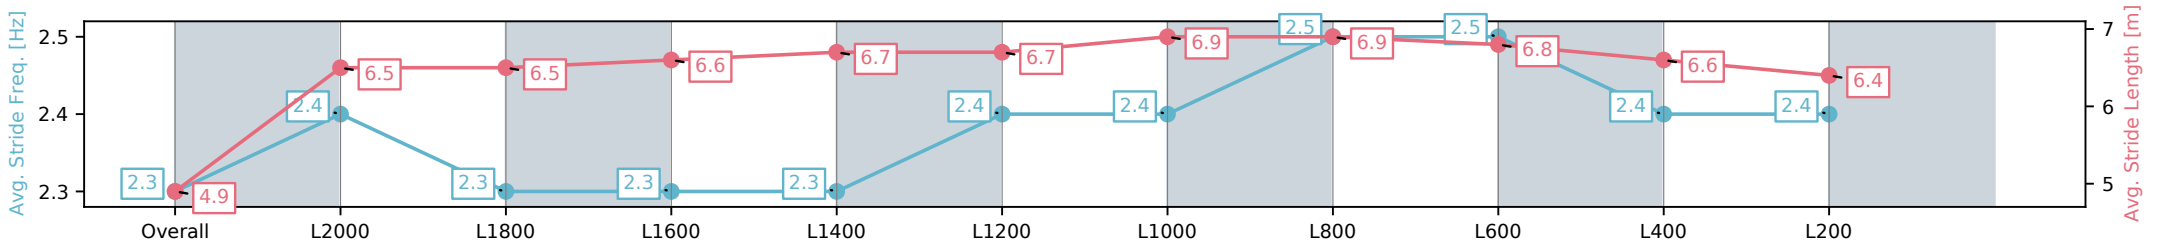

Morphettville Parks SA - Professional

Race 1: SkyCity Handicap - 2250m

26 December 2024 - 12:58PM

Track Rating: Good 4, Weather: Fine, Rail Position: +9m
1000m-400m, +7m Remainder

Section	Overall	L2000	L1800	L1600	L1400	L1200	L1000	L800	L600	L400	L200
Section Times	2:27.00 [2] (0:21.68)	2:05.32 [2] (0:13.03)	1:52.29 [2] (0:13.19)	1:39.10 [2] (0:12.99)	1:26.11 [2] (0:12.70)	1:13.41 [2] (0:12.31)	1:01.10 [2] (0:11.83)	0:49.27 [2] (0:11.71)	0:37.56 [2] (0:12.19)	0:25.37 [2] (0:12.47)	0:12.90 [2] (0:12.90)
Average Speed [km/h]	41.6	55.2	54.8	55.4	56.9	59.2	61.0	61.9	60.0	58.0	55.7
Top Speed [km/h]	56.3	56.3	55.9	56.9	58.8	60.1	62.1	62.6	60.8	59.9	56.6
Avg. Dist. to Rail [m]	6.0	0.3	0.6	1.2	1.3	2.3	2.7	1.9	2.8	3.0	3.0
Avg. Stride Freq. [Hz]	2.3	2.4	2.3	2.3	2.3	2.3	2.4	2.5	2.5	2.4	2.4
Avg. Stride Length [m]	4.9	6.5	6.5	6.6	6.7	6.7	6.9	6.9	6.8	6.6	6.4