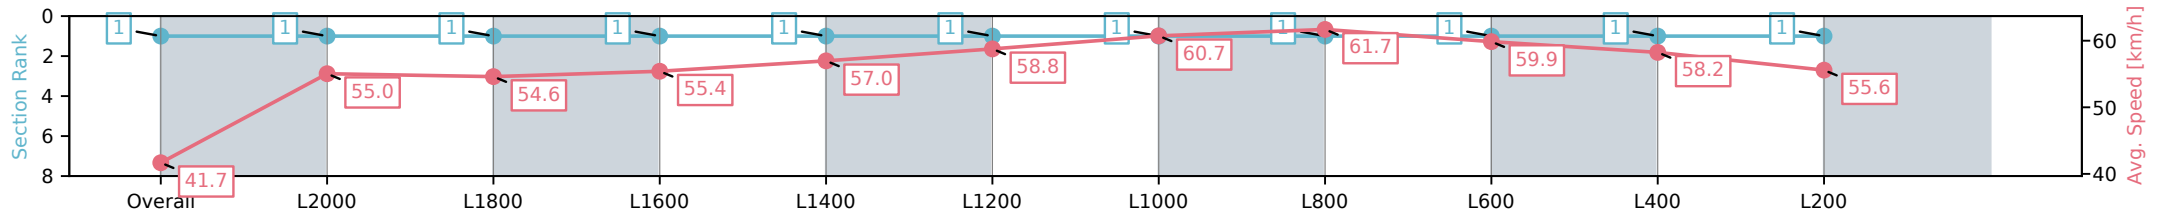

Race 1: SkyCity Handicap - 2250m

26 December 2024 - 12:58PM

Track Rating: Good 4, Weather: Fine, Rail Position: +9m
1000m-400m, +7m Remainder

Section	Overall	L2000	L1800	L1600	L1400	L1200	L1000	L800	L600	L400	L200
Section Times	2:26.77 [1] (0:21.54)	2:05.23 [1] (0:13.03)	1:52.20 [1] (0:13.14)	1:39.06 [1] (0:13.00)	1:26.06 [1] (0:12.67)	1:13.39 [1] (0:12.38)	1:01.01 [1] (0:11.87)	0:49.14 [1] (0:11.72)	0:37.42 [1] (0:12.10)	0:25.32 [1] (0:12.40)	0:12.92 [1] (0:12.92)
Average Speed [km/h]	41.7	55.0	54.6	55.4	57.0	58.8	60.7	61.7	59.9	58.2	55.6
Top Speed [km/h]	56.7	55.9	55.0	56.4	58.2	59.4	62.0	62.6	60.5	59.4	57.3
Avg. Dist. to Rail [m]	5.7	1.0	0.5	0.4	0.6	2.0	2.3	1.5	1.1	1.6	0.4
Avg. Stride Freq. [Hz]	2.2	2.2	2.2	2.2	2.2	2.3	2.3	2.3	2.4	2.4	2.3
Avg. Stride Length [m]	5.4	6.9	6.9	7.0	7.1	7.1	7.3	7.2	7.0	6.9	6.7