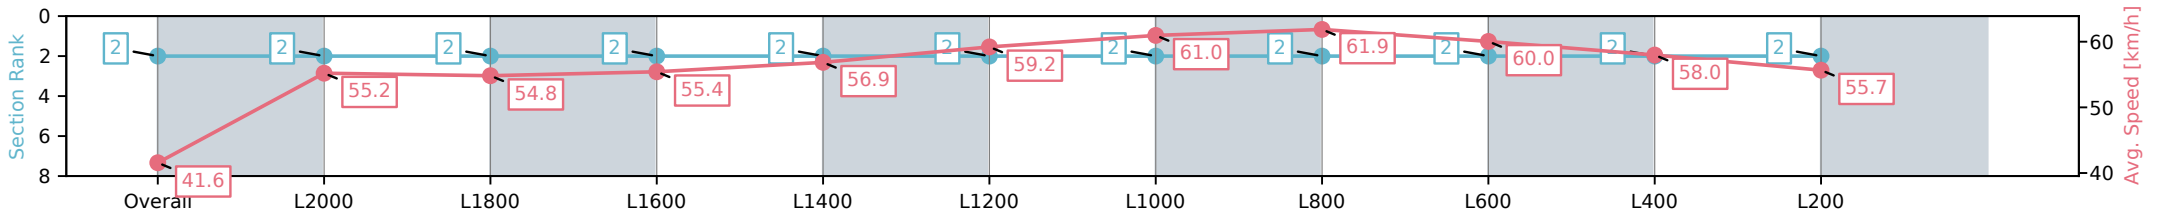

Morphettville Parks SA - Professional

Race 1: SkyCity Handicap - 2250m

26 December 2024 - 12:58PM

Track Rating: Good 4, Weather: Fine, Rail Position: +9m
1000m-400m, +7m Remainder

Section	Overall	L2000	L1800	L1600	L1400	L1200	L1000	L800	L600	L400	L200
Section Times	2:27.00 [2] (0:21.68)	2:05.32 [2] (0:13.03)	1:52.29 [2] (0:13.19)	1:39.10 [2] (0:12.99)	1:26.11 [2] (0:12.70)	1:13.41 [2] (0:12.31)	1:01.10 [2] (0:11.83)	0:49.27 [2] (0:11.71)	0:37.56 [2] (0:12.19)	0:25.37 [2] (0:12.47)	0:12.90 [2] (0:12.90)
Average Speed [km/h]	41.6	55.2	54.8	55.4	56.9	59.2	61.0	61.9	60.0	58.0	55.7
Top Speed [km/h]	56.3	56.3	55.9	56.9	58.8	60.1	62.1	62.6	60.8	59.9	56.6
Avg. Dist. to Rail [m]	6.0	0.3	0.6	1.2	1.3	2.3	2.7	1.9	2.8	3.0	3.0
Avg. Stride Freq. [Hz]	2.3	2.4	2.3	2.3	2.3	2.3	2.4	2.5	2.5	2.4	2.4
Avg. Stride Length [m]	4.9	6.5	6.5	6.6	6.7	6.7	6.9	6.9	6.8	6.6	6.4