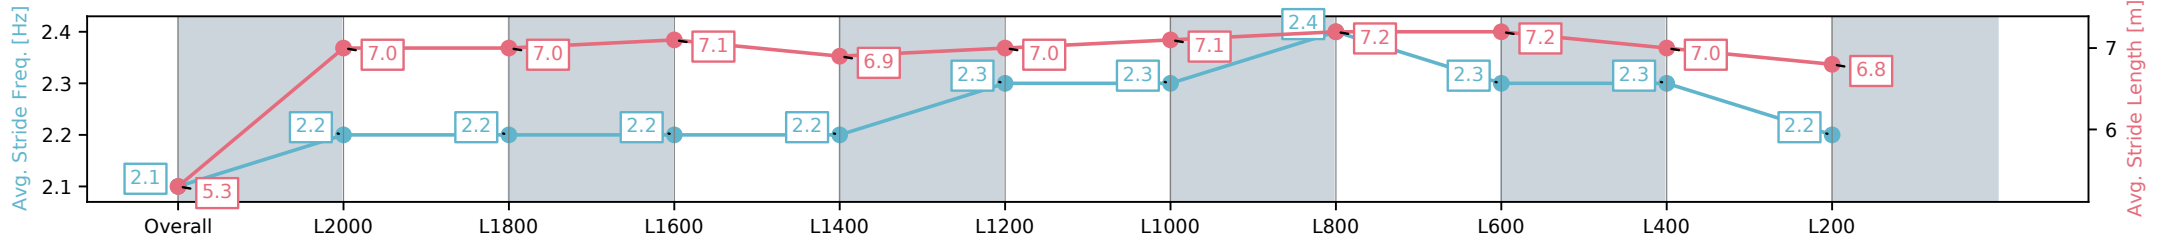

Morphettville Parks SA - Professional

Race 1: SkyCity Handicap - 2250m

26 December 2024 - 12:58PM

Track Rating: Good 4, Weather: Fine, Rail Position: +9m
1000m-400m, +7m Remainder

Section	Overall	L2000	L1800	L1600	L1400	L1200	L1000	L800	L600	L400	L200
Section Times	2:27.73 [5] (0:22.23)	2:05.50 [5] (0:13.15)	1:52.35 [5] (0:13.23)	1:39.12 [5] (0:12.84)	1:26.28 [5] (0:12.74)	1:13.54 [5] (0:12.23)	1:01.31 [5] (0:11.79)	0:49.52 [5] (0:11.52)	0:38.00 [5] (0:12.20)	0:25.80 [4] (0:12.68)	0:13.12 [5] (0:13.12)
Average Speed [km/h]	40.6	54.9	54.8	56.1	56.6	59.7	61.2	63.0	60.2	57.2	54.7
Top Speed [km/h]	56.9	55.9	56.3	57.2	58.1	60.5	63.3	64.1	61.9	59.2	55.8
Avg. Dist. to Rail [m]	6.4	1.0	1.2	1.5	1.6	2.4	2.8	2.8	3.3	5.1	5.0
Avg. Stride Freq. [Hz]	2.1	2.2	2.2	2.2	2.2	2.2	2.3	2.3	2.4	2.3	2.2
Avg. Stride Length [m]	5.3	7.0	7.0	7.1	6.9	7.0	7.1	7.2	7.2	7.0	6.8

- [] Ranking at each section and finish
- :-:- No data available at this section
- NA No data available