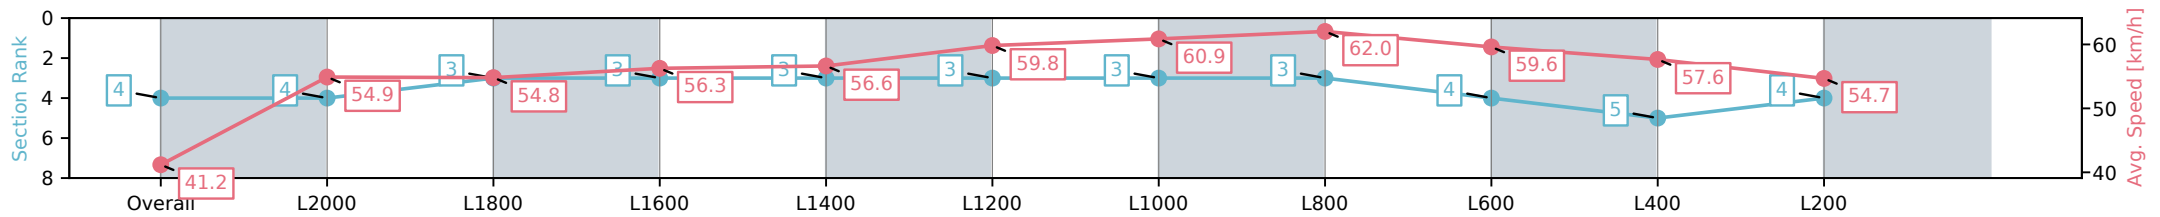

- [] Ranking at each section and finish
- :-:- No data available at this section
- NA No data available

Horse/Jockey Name	HOUSE SPOUSE/Alana Livesey
Finish Rank	4
Fastest Section Time (Section)	0:11.67 (L600)
Top Speed [km/h] (Section)	63.2 (L1000)
Race State	Finished

Morphettville Parks SA - Professional

Race 1: SkyCity Handicap - 2250m

26 December 2024 - 12:58PM

Track Rating: Good 4, Weather: Fine, Rail Position: +9m
1000m-400m, +7m Remainder

Section	Overall	L2000	L1800	L1600	L1400	L1200	L1000	L800	L600	L400	L200
Section Times	2:27.64 [4] (0:21.92)	2:05.72 [4] (0:13.20)	1:52.52 [3] (0:13.28)	1:39.24 [3] (0:12.82)	1:26.42 [3] (0:12.75)	1:13.67 [3] (0:12.21)	1:01.46 [3] (0:11.84)	0:49.62 [3] (0:11.67)	0:37.95 [4] (0:12.27)	0:25.68 [5] (0:12.55)	0:13.13 [4] (0:13.13)
Average Speed [km/h]	41.2	54.9	54.8	56.3	56.6	59.8	60.9	62.0	59.6	57.6	54.7
Top Speed [km/h]	56.9	55.4	56.3	57.0	57.9	60.5	62.4	63.2	60.5	58.9	56.2
Avg. Dist. to Rail [m]	6.3	1.8	1.9	1.7	1.7	2.5	3.0	2.3	2.4	3.8	3.8
Avg. Stride Freq. [Hz]	2.2	2.2	2.2	2.2	2.2	2.2	2.3	2.3	2.3	2.2	2.2
Avg. Stride Length [m]	5.1	6.6	6.7	6.8	6.9	7.0	7.1	7.2	7.0	6.9	6.7