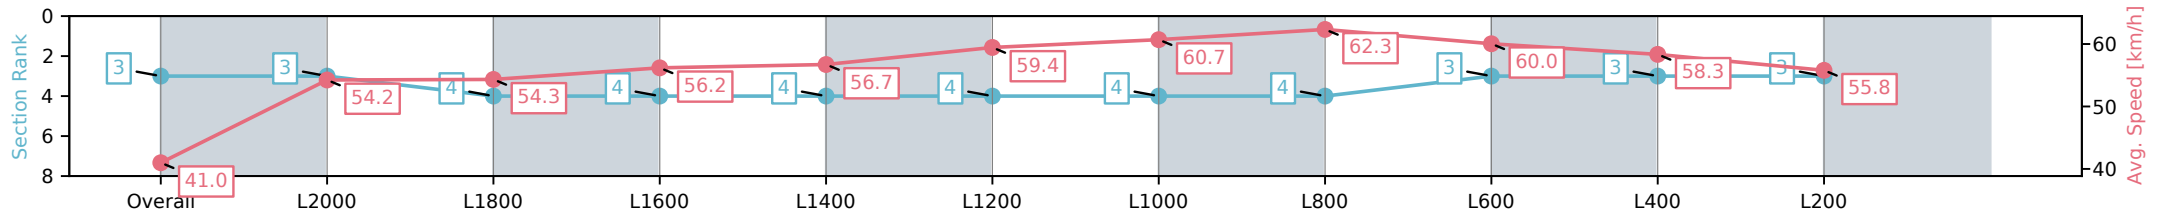

Morphettville Parks SA - Professional

Race 1: SkyCity Handicap - 2250m

26 December 2024 - 12:58PM

Track Rating: Good 4, Weather: Fine, Rail Position: +9m
1000m-400m, +7m Remainder

Section	Overall	L2000	L1800	L1600	L1400	L1200	L1000	L800	L600	L400	L200
Section Times	2:27.06 [3] (0:21.91)	2:05.15 [3] (0:13.27)	1:51.88 [4] (0:13.27)	1:38.61 [4] (0:12.83)	1:25.78 [4] (0:12.73)	1:13.05 [4] (0:12.19)	1:00.86 [4] (0:11.88)	0:48.98 [4] (0:11.60)	0:37.38 [3] (0:12.09)	0:25.29 [3] (0:12.41)	0:12.88 [3] (0:12.88)
Average Speed [km/h]	41.0	54.2	54.3	56.2	56.7	59.4	60.7	62.3	60.0	58.3	55.8
Top Speed [km/h]	56.6	55.2	55.4	57.2	58.1	60.0	62.1	63.0	61.5	59.5	57.0
Avg. Dist. to Rail [m]	4.9	0.5	0.4	1.1	1.2	1.4	1.7	1.2	1.6	3.9	4.0
Avg. Stride Freq. [Hz]	2.1	2.1	2.1	2.1	2.1	2.1	2.2	2.2	2.3	2.2	2.2
Avg. Stride Length [m]	5.3	7.1	7.2	7.3	7.3	7.3	7.2	7.3	7.6	7.2	6.8

- [] Ranking at each section and finish
- :-:- No data available at this section
- NA No data available

Horse/Jockey Name	HOUSE SPOUSE/Alana Livesey
Finish Rank	4
Fastest Section Time (Section)	0:11.67 (L600)
Top Speed [km/h] (Section)	63.2 (L1000)
Race State	Finished