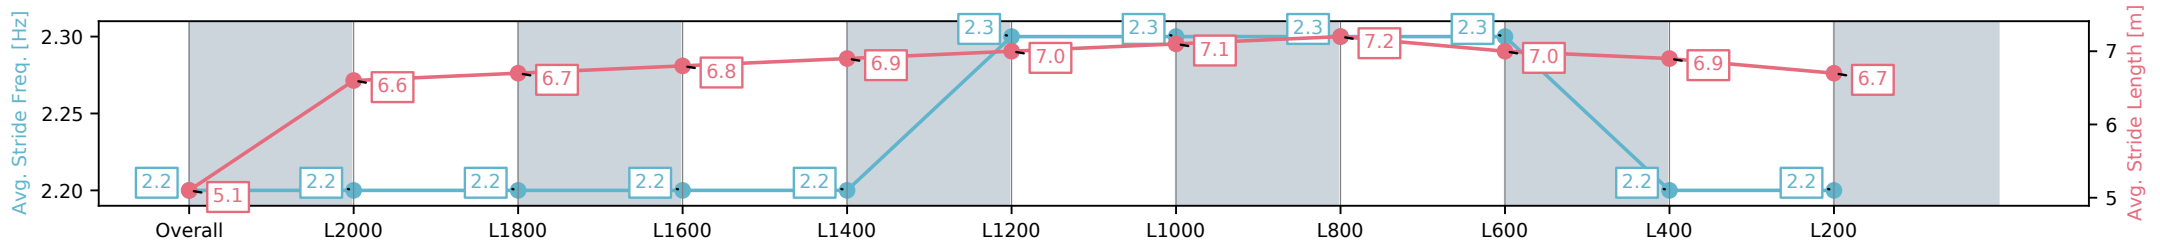

- [] Ranking at each section and finish
- :-:- No data available at this section
- NA No data available

Horse/Jockey Name	HOUSE SPOUSE/Alana Livesey
Finish Rank	4
Fastest Section Time (Section)	0:11.67 (L600)
Top Speed [km/h] (Section)	63.2 (L1000)
Race State	Finished

Morphettville Parks SA - Professional

Race 1: SkyCity Handicap - 2250m

26 December 2024 - 12:58PM

Track Rating: Good 4, Weather: Fine, Rail Position: +9m
1000m-400m, +7m Remainder

Section	Overall	L2000	L1800	L1600	L1400	L1200	L1000	L800	L600	L400	L200
Section Times	2:27.64 [4] (0:21.92)	2:05.72 [4] (0:13.20)	1:52.52 [3] (0:13.28)	1:39.24 [3] (0:12.82)	1:26.42 [3] (0:12.75)	1:13.67 [3] (0:12.21)	1:01.46 [3] (0:11.84)	0:49.62 [3] (0:11.67)	0:37.95 [4] (0:12.27)	0:25.68 [5] (0:12.55)	0:13.13 [4] (0:13.13)
Average Speed [km/h]	41.2	54.9	54.8	56.3	56.6	59.8	60.9	62.0	59.6	57.6	54.7
Top Speed [km/h]	56.9	55.4	56.3	57.0	57.9	60.5	62.4	63.2	60.5	58.9	56.2
Avg. Dist. to Rail [m]	6.3	1.8	1.9	1.7	1.7	2.5	3.0	2.3	2.4	3.8	3.8
Avg. Stride Freq. [Hz]	2.2	2.2	2.2	2.2	2.2	2.2	2.3	2.3	2.3	2.2	2.2
Avg. Stride Length [m]	5.1	6.6	6.7	6.8	6.9	7.0	7.1	7.2	7.0	6.9	6.7