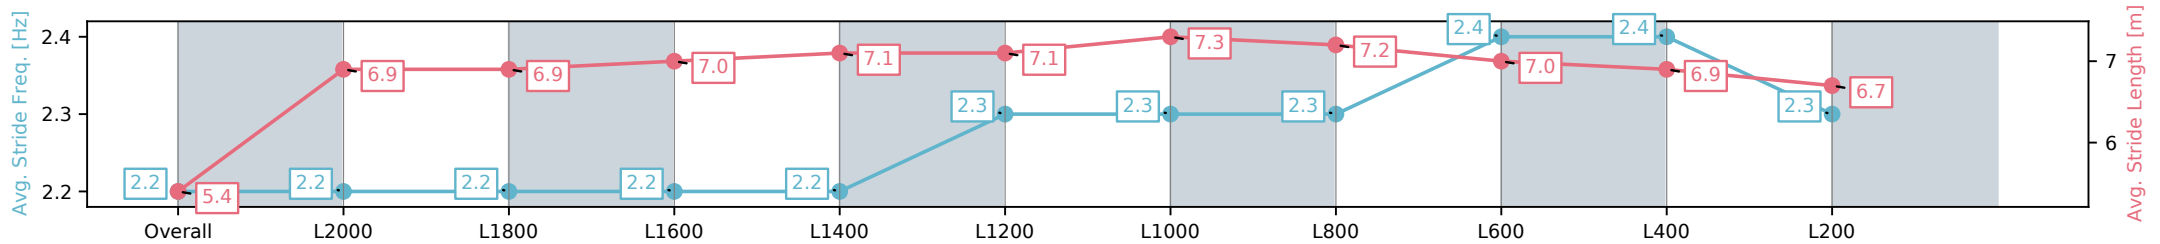

Race 1: SkyCity Handicap - 2250m

26 December 2024 - 12:58PM

Track Rating: Good 4, Weather: Fine, Rail Position: +9m
1000m-400m, +7m Remainder

Section	Overall	L2000	L1800	L1600	L1400	L1200	L1000	L800	L600	L400	L200
Section Times	2:26.77 [1] (0:21.54)	2:05.23 [1] (0:13.03)	1:52.20 [1] (0:13.14)	1:39.06 [1] (0:13.00)	1:26.06 [1] (0:12.67)	1:13.39 [1] (0:12.38)	1:01.01 [1] (0:11.87)	0:49.14 [1] (0:11.72)	0:37.42 [1] (0:12.10)	0:25.32 [1] (0:12.40)	0:12.92 [1] (0:12.92)
Average Speed [km/h]	41.7	55.0	54.6	55.4	57.0	58.8	60.7	61.7	59.9	58.2	55.6
Top Speed [km/h]	56.7	55.9	55.0	56.4	58.2	59.4	62.0	62.6	60.5	59.4	57.3
Avg. Dist. to Rail [m]	5.7	1.0	0.5	0.4	0.6	2.0	2.3	1.5	1.1	1.6	0.4
Avg. Stride Freq. [Hz]	2.2	2.2	2.2	2.2	2.2	2.3	2.3	2.3	2.4	2.4	2.3
Avg. Stride Length [m]	5.4	6.9	6.9	7.0	7.1	7.1	7.3	7.2	7.0	6.9	6.7