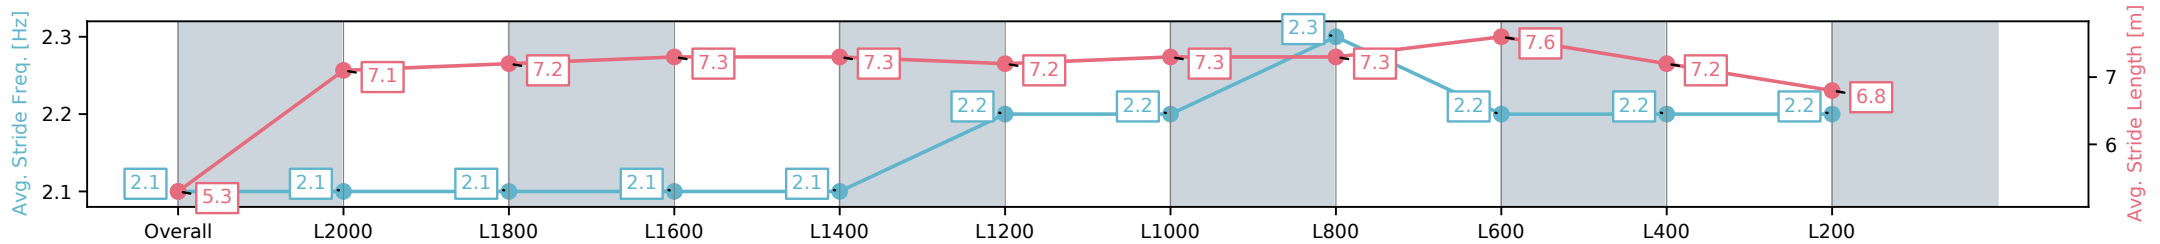

Morphettville Parks SA - Professional

Race 1: SkyCity Handicap - 2250m

26 December 2024 - 12:58PM

Track Rating: Good 4, Weather: Fine, Rail Position: +9m
1000m-400m, +7m Remainder

Section	Overall	L2000	L1800	L1600	L1400	L1200	L1000	L800	L600	L400	L200
Section Times	2:27.06 [3] (0:21.91)	2:05.15 [3] (0:13.27)	1:51.88 [4] (0:13.27)	1:38.61 [4] (0:12.83)	1:25.78 [4] (0:12.73)	1:13.05 [4] (0:12.19)	1:00.86 [4] (0:11.88)	0:48.98 [4] (0:11.60)	0:37.38 [3] (0:12.09)	0:25.29 [3] (0:12.41)	0:12.88 [3] (0:12.88)
Average Speed [km/h]	41.0	54.2	54.3	56.2	56.7	59.4	60.7	62.3	60.0	58.3	55.8
Top Speed [km/h]	56.6	55.2	55.4	57.2	58.1	60.0	62.1	63.0	61.5	59.5	57.0
Avg. Dist. to Rail [m]	4.9	0.5	0.4	1.1	1.2	1.4	1.7	1.2	1.6	3.9	4.0
Avg. Stride Freq. [Hz]	2.1	2.1	2.1	2.1	2.1	2.1	2.2	2.2	2.3	2.2	2.2
Avg. Stride Length [m]	5.3	7.1	7.2	7.3	7.3	7.3	7.2	7.3	7.6	7.2	6.8

- [] Ranking at each section and finish
- :-:- No data available at this section
- NA No data available

Horse/Jockey Name	HOUSE SPOUSE/Alana Livesey
Finish Rank	4
Fastest Section Time (Section)	0:11.67 (L600)
Top Speed [km/h] (Section)	63.2 (L1000)
Race State	Finished