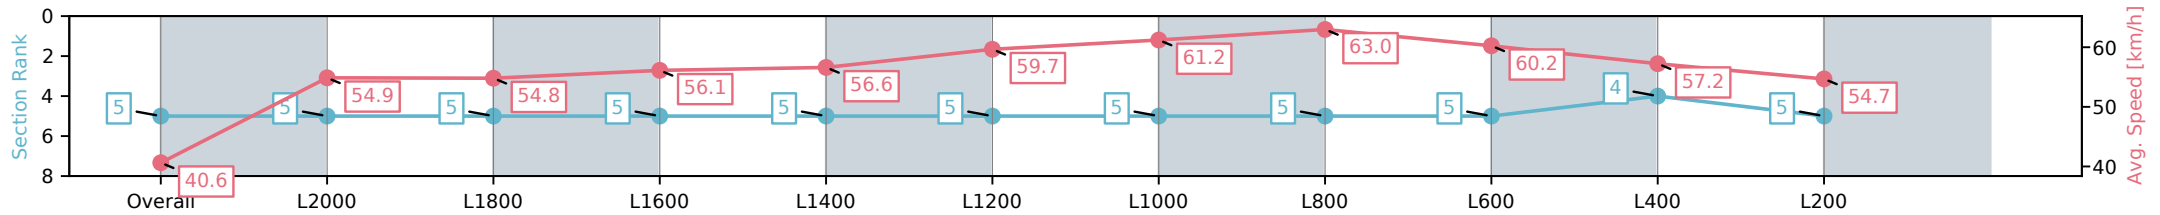

Morphettville Parks SA - Professional

Race 1: SkyCity Handicap - 2250m

26 December 2024 - 12:58PM

Track Rating: Good 4, Weather: Fine, Rail Position: +9m
1000m-400m, +7m Remainder

Section	Overall	L2000	L1800	L1600	L1400	L1200	L1000	L800	L600	L400	L200
Section Times	2:27.73 [5] (0:22.23)	2:05.50 [5] (0:13.15)	1:52.35 [5] (0:13.23)	1:39.12 [5] (0:12.84)	1:26.28 [5] (0:12.74)	1:13.54 [5] (0:12.23)	1:01.31 [5] (0:11.79)	0:49.52 [5] (0:11.52)	0:38.00 [5] (0:12.20)	0:25.80 [4] (0:12.68)	0:13.12 [5] (0:13.12)
Average Speed [km/h]	40.6	54.9	54.8	56.1	56.6	59.7	61.2	63.0	60.2	57.2	54.7
Top Speed [km/h]	56.9	55.9	56.3	57.2	58.1	60.5	63.3	64.1	61.9	59.2	55.8
Avg. Dist. to Rail [m]	6.4	1.0	1.2	1.5	1.6	2.4	2.8	2.8	3.3	5.1	5.0
Avg. Stride Freq. [Hz]	2.1	2.2	2.2	2.2	2.2	2.2	2.3	2.3	2.4	2.3	2.2
Avg. Stride Length [m]	5.3	7.0	7.0	7.1	6.9	7.0	7.1	7.2	7.2	7.0	6.8