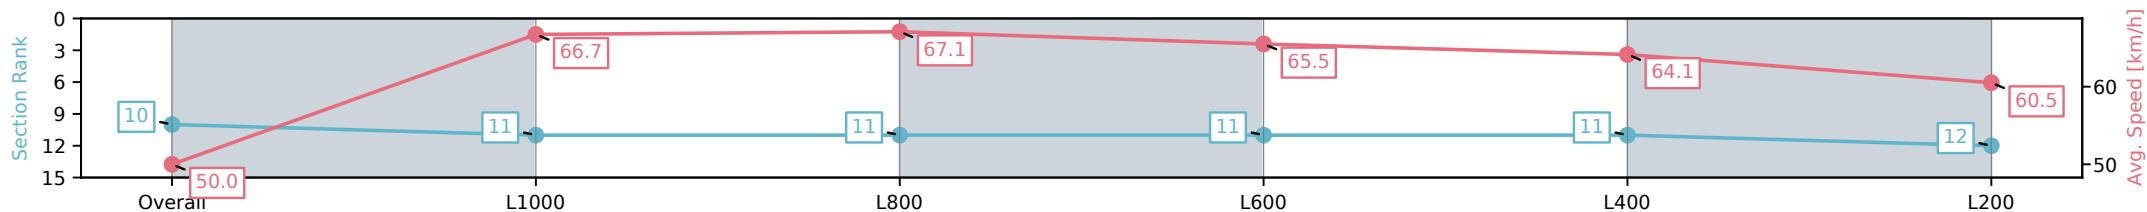

Section	Overall	L1000	L800	L600	L400	L200
Section Times	1:10.39 [10] (0:14.41)	0:55.98 [11] (0:10.79)	0:45.19 [11] (0:10.81)	0:34.38 [11] (0:11.17)	0:23.21 [11] (0:11.30)	0:11.91 [12] (0:11.91)
Average Speed [km/h]	50.0	66.7	67.1	65.5	64.1	60.5
Top Speed [km/h]	65.3	67.5	67.8	67.4	65.0	62.9
Avg. Dist. to Rail [m]	5.3	3.0	2.1	3.2	6.8	8.1
Avg. Stride Freq. [Hz]	2.2	2.3	2.3	2.3	2.3	2.3
Avg. Stride Length [m]	6.3	7.9	8.0	7.9	7.6	7.3