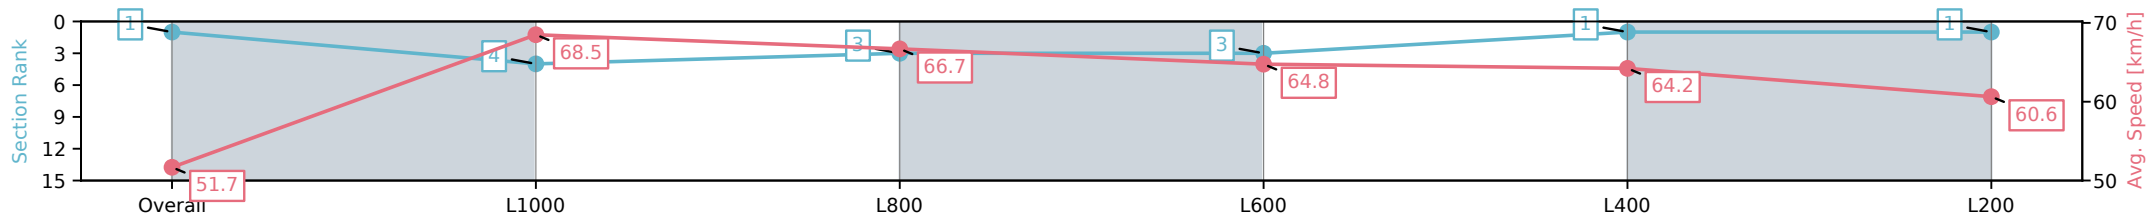

13 December 2024 - 7:05PM

Track Rating: Good 3, Weather: Fine, Rail Position: +11m Entire

Section	Overall	L1000	L800	L600	L400	L200
Section Times	1:09.62 [1] (0:13.96)	0:55.66 [4] (0:10.51)	0:45.15 [3] (0:10.86)	0:34.29 [3] (0:11.18)	0:23.11 [1] (0:11.23)	0:11.88 [1] (0:11.88)
Average Speed [km/h]	51.7	68.5	66.7	64.8	64.2	60.6
Top Speed [km/h]	66.5	69.6	68.2	65.2	65.0	63.1
Avg. Dist. to Rail [m]	6.8	3.0	1.6	1.2	2.2	2.5
Avg. Stride Freq. [Hz]	2.4	2.5	2.4	2.4	2.5	2.4
Avg. Stride Length [m]	6.0	7.6	7.6	7.5	7.2	7.0