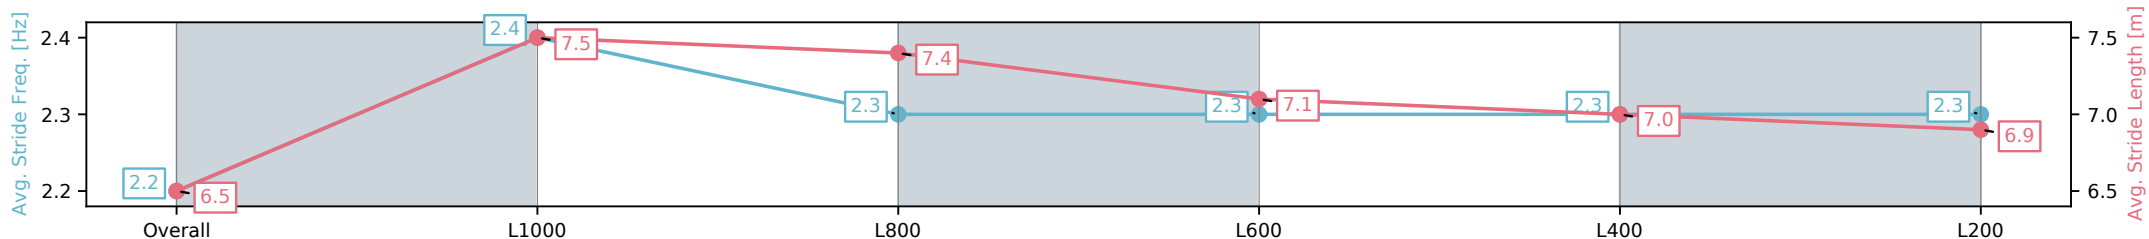

Section	Overall	L1000	L800	L600	L400	L200
Section Times	1:10.26 [7] (0:13.70)	0:56.56 [1] (0:10.61)	0:45.95 [1] (0:10.89)	0:35.06 [1] (0:11.32)	0:23.74 [3] (0:11.53)	0:12.21 [3] (0:12.21)
Average Speed [km/h]	52.7	67.9	66.1	63.6	62.5	59.0
Top Speed [km/h]	66.8	68.6	67.7	64.6	62.9	61.6
Avg. Dist. to Rail [m]	3.4	0.7	0.2	0.3	1.3	2.8
Avg. Stride Freq. [Hz]	2.2	2.4	2.3	2.3	2.3	2.3
Avg. Stride Length [m]	6.5	7.5	7.4	7.1	7.0	6.9