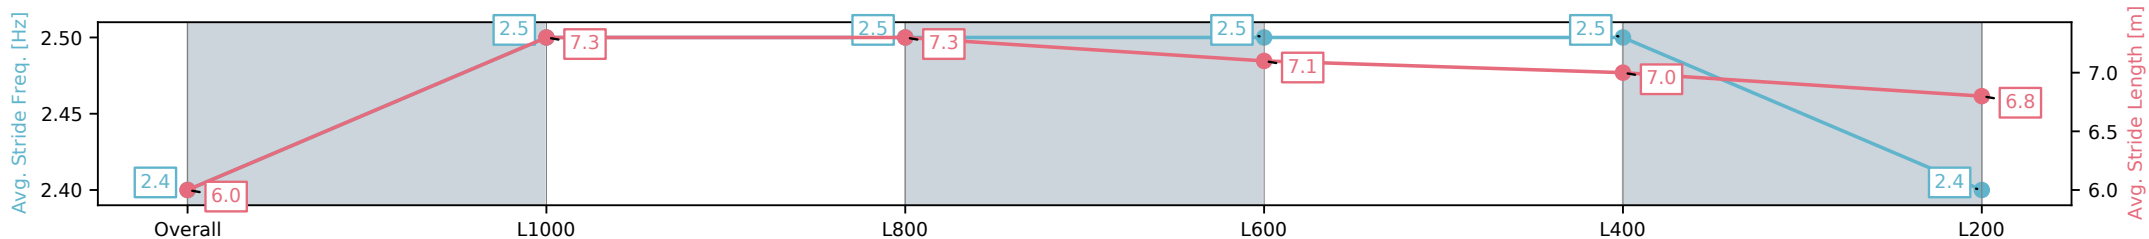

Horse/Jockey Name	TESTA DEXTA/Zoe Lloyd
Finish Rank	12
Fastest Section Time (Section)	0:10.74 (L1000)
Top Speed [km/h] (Section)	68.5 (L1000)
Race State	Finished

Morphettville SA - Professional

Race 8: Sportsbet Fast Form Colts, Geldings & Entires
Rating 0 - 62 Handicap - 1200m

13 December 2024 - 7:05PM

Track Rating: Good 3, Weather: Fine, Rail Position: +11m Entire

Section	Overall	L1000	L800	L600	L400	L200
Section Times	1:10.56 [12] (0:14.15)	0:56.41 [7] (0:10.74)	0:45.67 [8] (0:10.87)	0:34.80 [9] (0:11.20)	0:23.60 [9] (0:11.42)	0:12.18 [10] (0:12.18)
Average Speed [km/h]	50.9	67.1	67.0	65.4	63.5	59.1
Top Speed [km/h]	66.1	68.1	68.5	66.8	65.2	61.2
Avg. Dist. to Rail [m]	8.6	3.6	2.7	3.4	6.9	7.5
Avg. Stride Freq. [Hz]	2.4	2.5	2.5	2.5	2.5	2.4
Avg. Stride Length [m]	6.0	7.3	7.3	7.1	7.0	6.8

[ ] Ranking at each section and finish
-:-:- No data available at this section
NA No data available