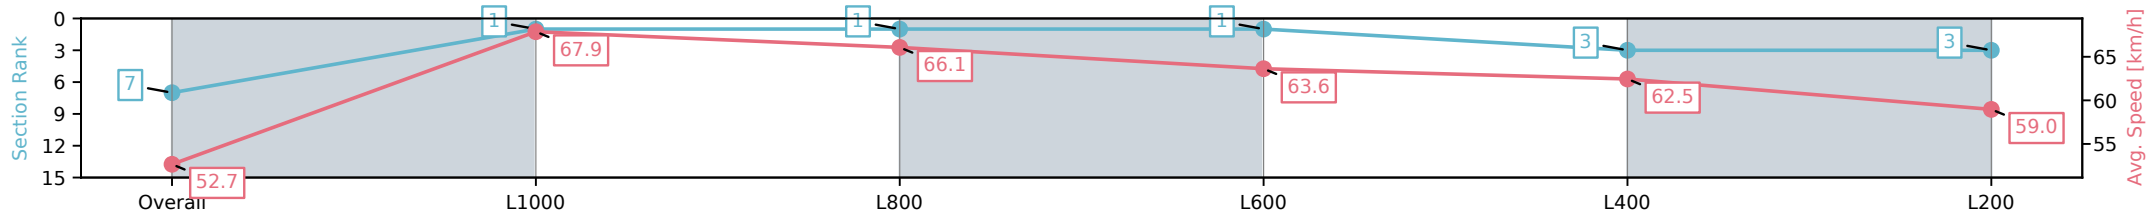

Section	Overall	L1000	L800	L600	L400	L200
Section Times	1:10.26 [7] (0:13.70)	0:56.56 [1] (0:10.61)	0:45.95 [1] (0:10.89)	0:35.06 [1] (0:11.32)	0:23.74 [3] (0:11.53)	0:12.21 [3] (0:12.21)
Average Speed [km/h]	52.7	67.9	66.1	63.6	62.5	59.0
Top Speed [km/h]	66.8	68.6	67.7	64.6	62.9	61.6
Avg. Dist. to Rail [m]	3.4	0.7	0.2	0.3	1.3	2.8
Avg. Stride Freq. [Hz]	2.2	2.4	2.3	2.3	2.3	2.3
Avg. Stride Length [m]	6.5	7.5	7.4	7.1	7.0	6.9