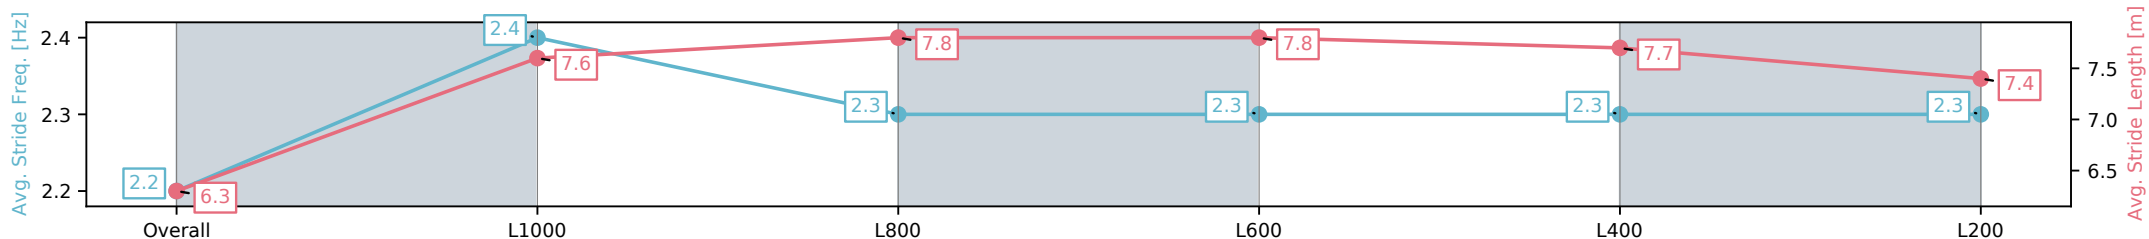

Section	Overall	L1000	L800	L600	L400	L200
Section Times	1:09.79 [3] (0:13.97)	0:55.82 [5] (0:10.57)	0:45.24 [4] (0:10.93)	0:34.31 [5] (0:11.28)	0:23.02 [6] (0:11.26)	0:11.76 [2] (0:11.76)
Average Speed [km/h]	51.6	68.0	66.2	64.1	64.0	61.3
Top Speed [km/h]	66.9	68.6	67.6	64.8	65.0	63.3
Avg. Dist. to Rail [m]	2.5	1.7	1.3	1.0	2.5	3.8
Avg. Stride Freq. [Hz]	2.2	2.4	2.3	2.3	2.3	2.3
Avg. Stride Length [m]	6.3	7.6	7.8	7.8	7.7	7.4