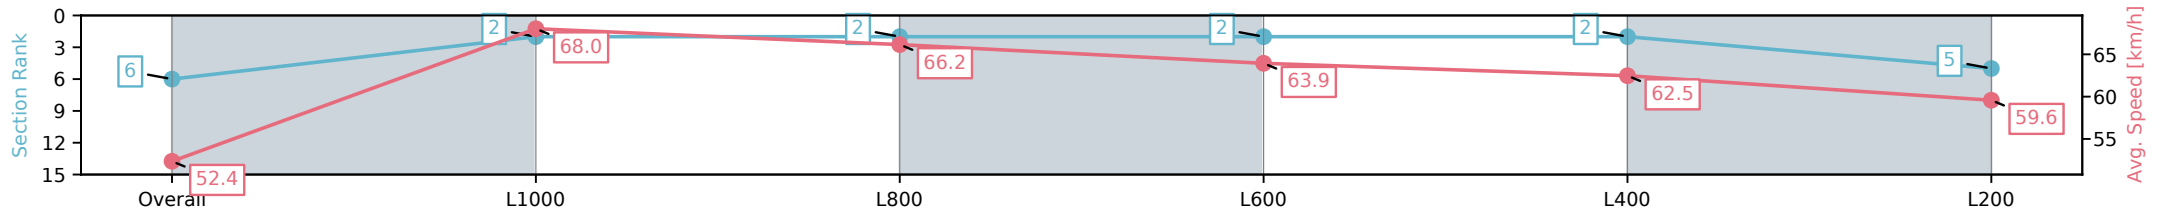

Section	Overall	L1000	L800	L600	L400	L200
Section Times	1:10.14 [6] (0:13.76)	0:56.38 [2] (0:10.59)	0:45.79 [2] (0:10.92)	0:34.87 [2] (0:11.25)	0:23.62 [2] (0:11.55)	0:12.07 [5] (0:12.07)
Average Speed [km/h]	52.4	68.0	66.2	63.9	62.5	59.6
Top Speed [km/h]	67.3	68.8	67.5	65.2	63.2	61.3
Avg. Dist. to Rail [m]	7.7	2.2	0.9	0.2	1.3	2.3
Avg. Stride Freq. [Hz]	2.3	2.4	2.4	2.3	2.3	2.3
Avg. Stride Length [m]	6.1	7.3	7.3	7.2	7.1	6.9