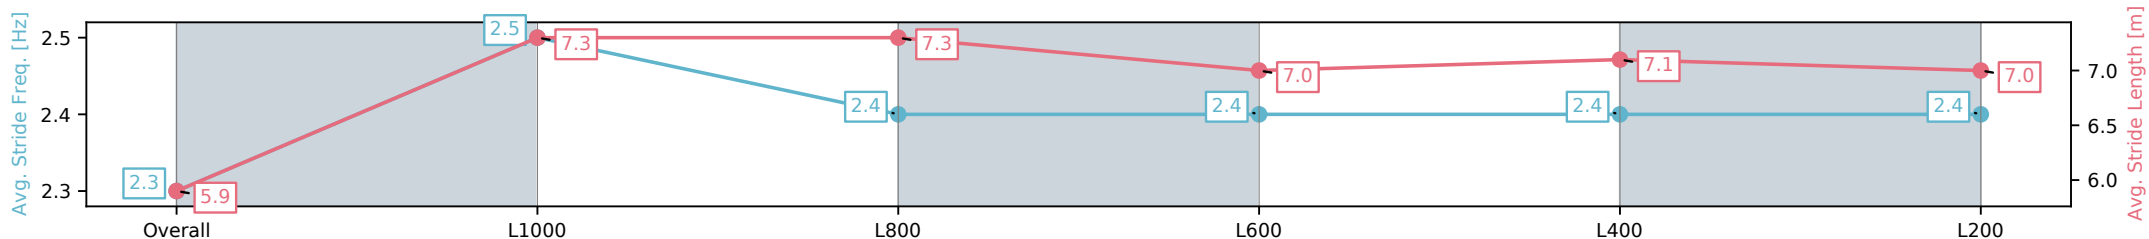

Section	Overall	L1000	L800	L600	L400	L200
Section Times	1:10.08 [5] (0:14.33)	0:55.75 [9] (0:10.66)	0:45.09 [9] (0:10.73)	0:34.36 [7] (0:11.17)	0:23.19 [7] (0:11.35)	0:11.84 [7] (0:11.84)
Average Speed [km/h]	50.3	67.5	67.1	64.1	63.3	60.8
Top Speed [km/h]	65.5	68.2	67.8	65.2	64.3	62.7
Avg. Dist. to Rail [m]	0.6	0.5	0.4	1.1	0.7	0.8
Avg. Stride Freq. [Hz]	2.3	2.5	2.4	2.4	2.4	2.4
Avg. Stride Length [m]	5.9	7.3	7.3	7.0	7.1	7.0