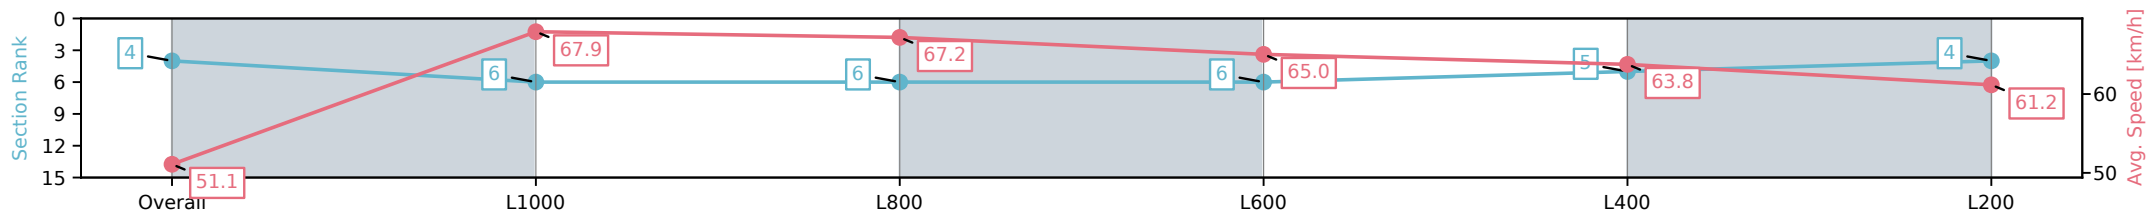

Section	Overall	L1000	L800	L600	L400	L200
Section Times	1:09.85 [4] (0:14.08)	0:55.77 [6] (0:10.61)	0:45.16 [6] (0:10.81)	0:34.35 [6] (0:11.23)	0:23.12 [5] (0:11.33)	0:11.79 [4] (0:11.79)
Average Speed [km/h]	51.1	67.9	67.2	65.0	63.8	61.2
Top Speed [km/h]	65.6	69.4	70.6	66.3	64.8	63.3
Avg. Dist. to Rail [m]	3.9	2.1	2.4	2.7	4.2	5.6
Avg. Stride Freq. [Hz]	2.2	2.4	2.3	2.3	2.3	2.3
Avg. Stride Length [m]	6.4	7.9	7.9	7.9	7.7	7.4