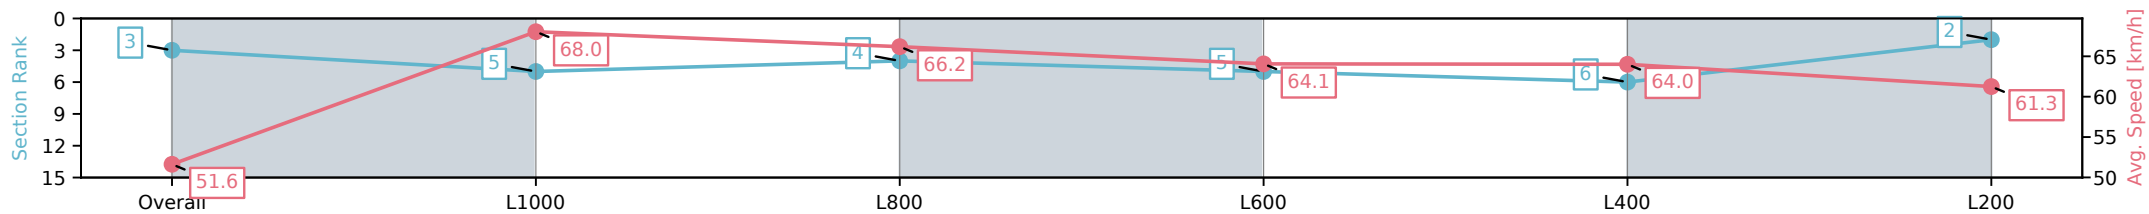

Section	Overall	L1000	L800	L600	L400	L200
Section Times	1:09.79 [3] (0:13.97)	0:55.82 [5] (0:10.57)	0:45.24 [4] (0:10.93)	0:34.31 [5] (0:11.28)	0:23.02 [6] (0:11.26)	0:11.76 [2] (0:11.76)
Average Speed [km/h]	51.6	68.0	66.2	64.1	64.0	61.3
Top Speed [km/h]	66.9	68.6	67.6	64.8	65.0	63.3
Avg. Dist. to Rail [m]	2.5	1.7	1.3	1.0	2.5	3.8
Avg. Stride Freq. [Hz]	2.2	2.4	2.3	2.3	2.3	2.3
Avg. Stride Length [m]	6.3	7.6	7.8	7.8	7.7	7.4