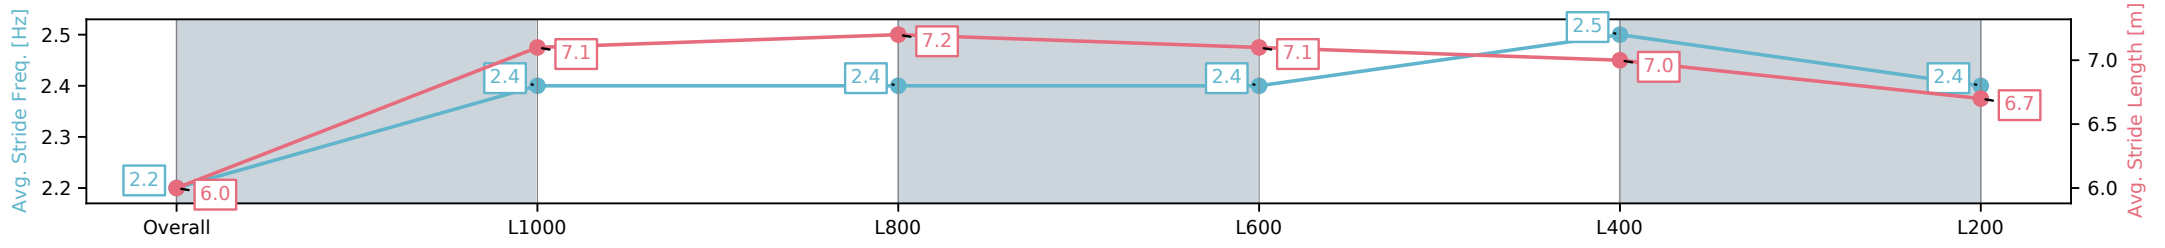

Section	Overall	L1000	L800	L600	L400	L200
Section Times	1:10.29 [8] (0:14.33)	0:55.96 [10] (0:10.74)	0:45.22 [10] (0:10.85)	0:34.37 [10] (0:11.03)	0:23.34 [8] (0:11.28)	0:12.05 [8] (0:12.05)
Average Speed [km/h]	50.3	67.1	67.0	66.1	64.2	59.8
Top Speed [km/h]	66.0	68.1	67.5	66.6	65.9	62.6
Avg. Dist. to Rail [m]	6.2	3.6	2.7	2.6	5.7	7.4
Avg. Stride Freq. [Hz]	2.2	2.4	2.4	2.4	2.5	2.4
Avg. Stride Length [m]	6.0	7.1	7.2	7.1	7.0	6.7