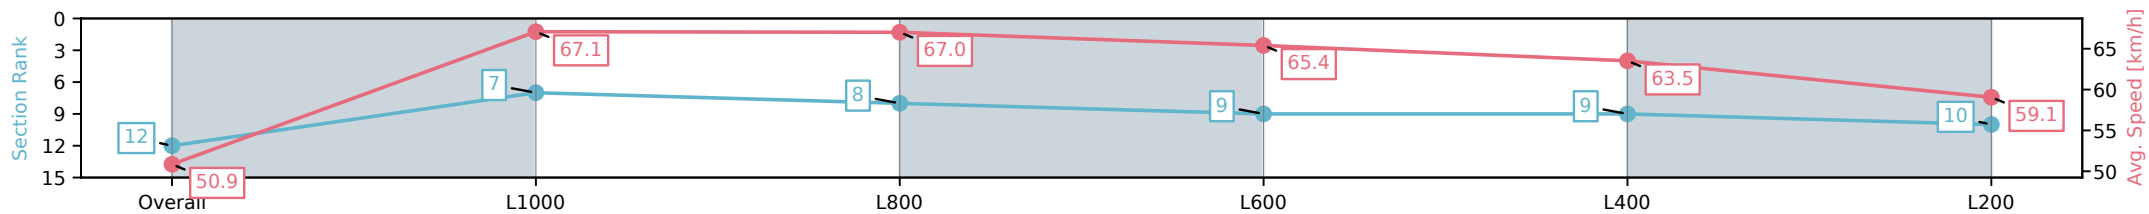

Horse/Jockey Name	TESTA DEXTA/Zoe Lloyd
Finish Rank	12
Fastest Section Time (Section)	0:10.74 (L1000)
Top Speed [km/h] (Section)	68.5 (L1000)
Race State	Finished

Morphettville SA - Professional

Race 8: Sportsbet Fast Form Colts, Geldings & Entires
Rating 0 - 62 Handicap - 1200m

13 December 2024 - 7:05PM

Track Rating: Good 3, Weather: Fine, Rail Position: +11m Entire

Section	Overall	L1000	L800	L600	L400	L200
Section Times	1:10.56 [12] (0:14.15)	0:56.41 [7] (0:10.74)	0:45.67 [8] (0:10.87)	0:34.80 [9] (0:11.20)	0:23.60 [9] (0:11.42)	0:12.18 [10] (0:12.18)
Average Speed [km/h]	50.9	67.1	67.0	65.4	63.5	59.1
Top Speed [km/h]	66.1	68.1	68.5	66.8	65.2	61.2
Avg. Dist. to Rail [m]	8.6	3.6	2.7	3.4	6.9	7.5
Avg. Stride Freq. [Hz]	2.4	2.5	2.5	2.5	2.5	2.4
Avg. Stride Length [m]	6.0	7.3	7.3	7.1	7.0	6.8

[ ] Ranking at each section and finish
-:-:- No data available at this section
NA No data available