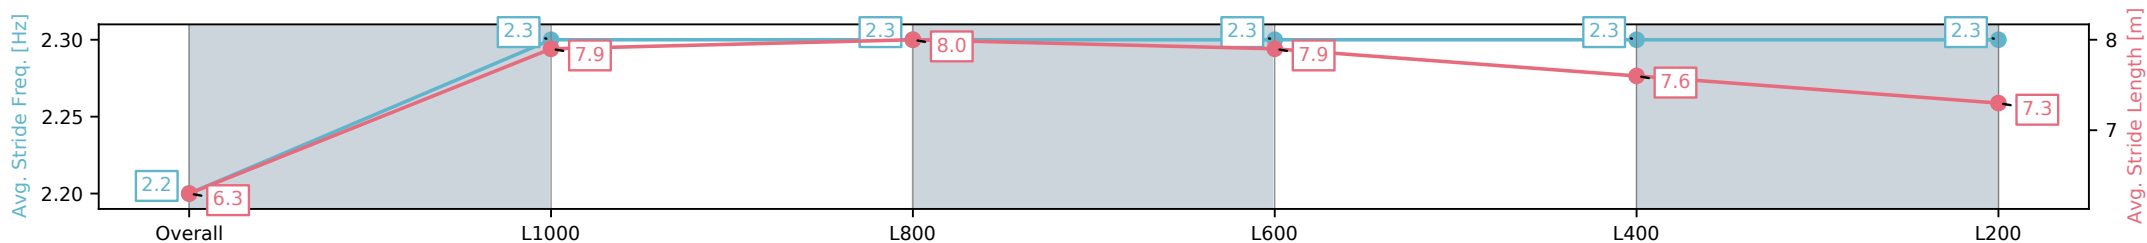

Section	Overall	L1000	L800	L600	L400	L200
Section Times	1:10.39 [10] (0:14.41)	0:55.98 [11] (0:10.79)	0:45.19 [11] (0:10.81)	0:34.38 [11] (0:11.17)	0:23.21 [11] (0:11.30)	0:11.91 [12] (0:11.91)
Average Speed [km/h]	50.0	66.7	67.1	65.5	64.1	60.5
Top Speed [km/h]	65.3	67.5	67.8	67.4	65.0	62.9
Avg. Dist. to Rail [m]	5.3	3.0	2.1	3.2	6.8	8.1
Avg. Stride Freq. [Hz]	2.2	2.3	2.3	2.3	2.3	2.3
Avg. Stride Length [m]	6.3	7.9	8.0	7.9	7.6	7.3