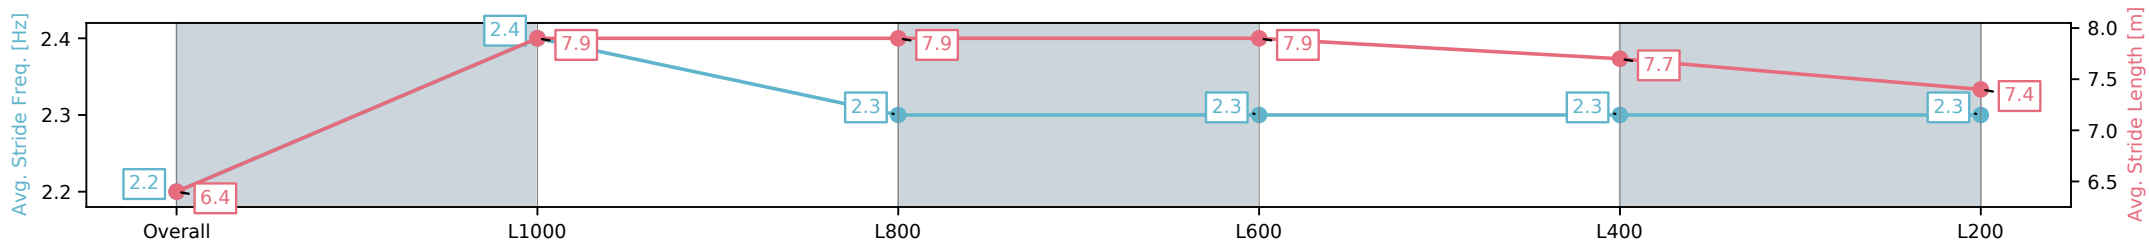

Section	Overall	L1000	L800	L600	L400	L200
Section Times	1:09.85 [4] (0:14.08)	0:55.77 [6] (0:10.61)	0:45.16 [6] (0:10.81)	0:34.35 [6] (0:11.23)	0:23.12 [5] (0:11.33)	0:11.79 [4] (0:11.79)
Average Speed [km/h]	51.1	67.9	67.2	65.0	63.8	61.2
Top Speed [km/h]	65.6	69.4	70.6	66.3	64.8	63.3
Avg. Dist. to Rail [m]	3.9	2.1	2.4	2.7	4.2	5.6
Avg. Stride Freq. [Hz]	2.2	2.4	2.3	2.3	2.3	2.3
Avg. Stride Length [m]	6.4	7.9	7.9	7.9	7.7	7.4