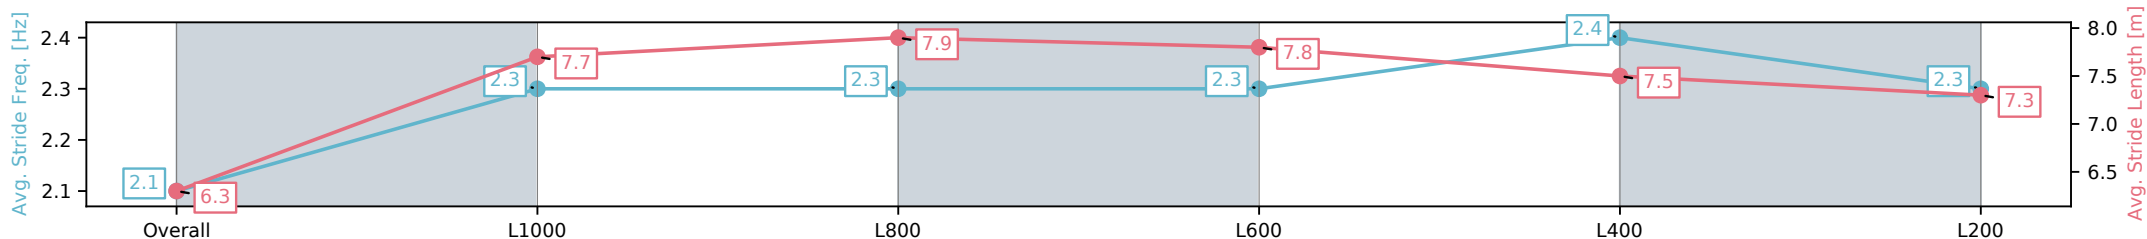

Section	Overall	L1000	L800	L600	L400	L200
Section Times	1:10.41 [11] (0:14.52)	0:55.89 [12] (0:10.72)	0:45.17 [12] (0:10.88)	0:34.29 [12] (0:11.07)	0:23.22 [12] (0:11.27)	0:11.95 [11] (0:11.95)
Average Speed [km/h]	49.6	67.2	67.1	66.3	64.3	60.4
Top Speed [km/h]	65.9	68.1	67.7	67.1	66.7	62.9
Avg. Dist. to Rail [m]	8.6	3.7	3.0	3.9	7.2	8.6
Avg. Stride Freq. [Hz]	2.1	2.3	2.3	2.3	2.4	2.3
Avg. Stride Length [m]	6.3	7.7	7.9	7.8	7.5	7.3