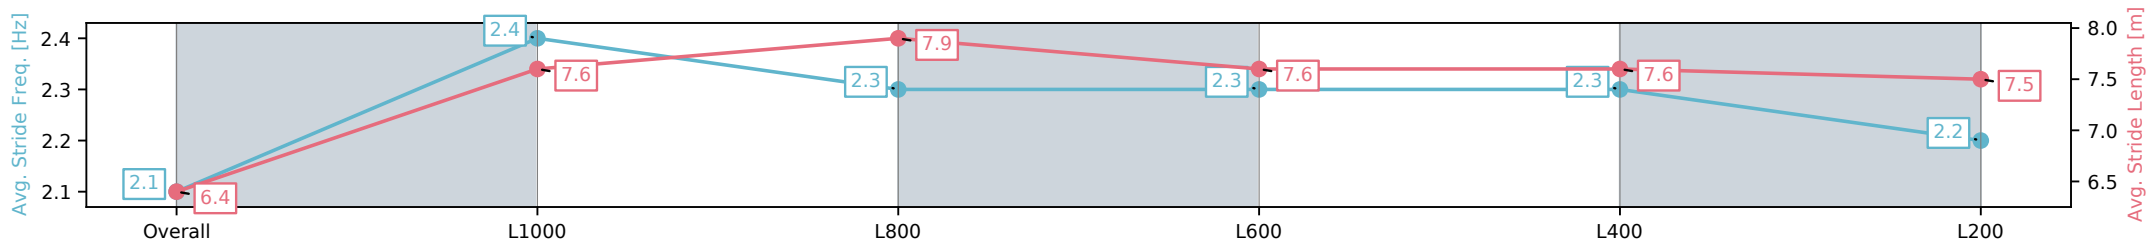

Section	Overall	L1000	L800	L600	L400	L200
Section Times	1:10.36 [9] (0:14.23)	0:56.13 [8] (0:10.65)	0:45.48 [7] (0:10.88)	0:34.60 [8] (0:11.22)	0:23.38 [10] (0:11.38)	0:12.00 [9] (0:12.00)
Average Speed [km/h]	50.6	67.5	66.7	64.6	63.4	60.1
Top Speed [km/h]	66.1	68.4	68.2	66.2	64.5	62.1
Avg. Dist. to Rail [m]	3.8	2.5	1.9	1.4	3.8	5.1
Avg. Stride Freq. [Hz]	2.1	2.4	2.3	2.3	2.3	2.2
Avg. Stride Length [m]	6.4	7.6	7.9	7.6	7.6	7.5