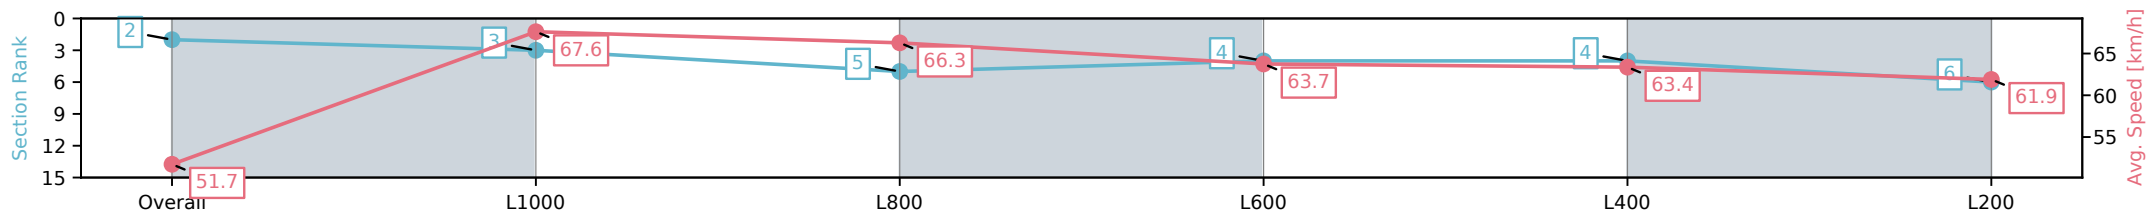

Section	Overall	L1000	L800	L600	L400	L200
Section Times	1:09.70 [2] (0:13.92)	0:55.78 [3] (0:10.65)	0:45.13 [5] (0:10.86)	0:34.27 [4] (0:11.28)	0:22.99 [4] (0:11.37)	0:11.62 [6] (0:11.62)
Average Speed [km/h]	51.7	67.6	66.3	63.7	63.4	61.9
Top Speed [km/h]	66.1	68.9	68.1	64.7	63.9	64.0
Avg. Dist. to Rail [m]	1.5	0.3	0.2	0.4	0.3	0.9
Avg. Stride Freq. [Hz]	2.3	2.4	2.4	2.3	2.3	2.3
Avg. Stride Length [m]	6.2	7.8	7.9	7.7	7.6	7.4