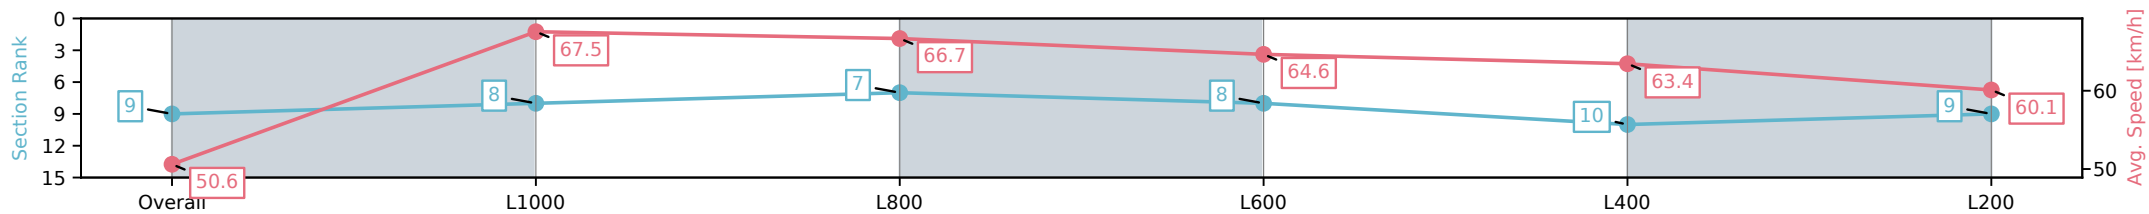

Section	Overall	L1000	L800	L600	L400	L200
Section Times	1:10.36 [9] (0:14.23)	0:56.13 [8] (0:10.65)	0:45.48 [7] (0:10.88)	0:34.60 [8] (0:11.22)	0:23.38 [10] (0:11.38)	0:12.00 [9] (0:12.00)
Average Speed [km/h]	50.6	67.5	66.7	64.6	63.4	60.1
Top Speed [km/h]	66.1	68.4	68.2	66.2	64.5	62.1
Avg. Dist. to Rail [m]	3.8	2.5	1.9	1.4	3.8	5.1
Avg. Stride Freq. [Hz]	2.1	2.4	2.3	2.3	2.3	2.2
Avg. Stride Length [m]	6.4	7.6	7.9	7.6	7.6	7.5