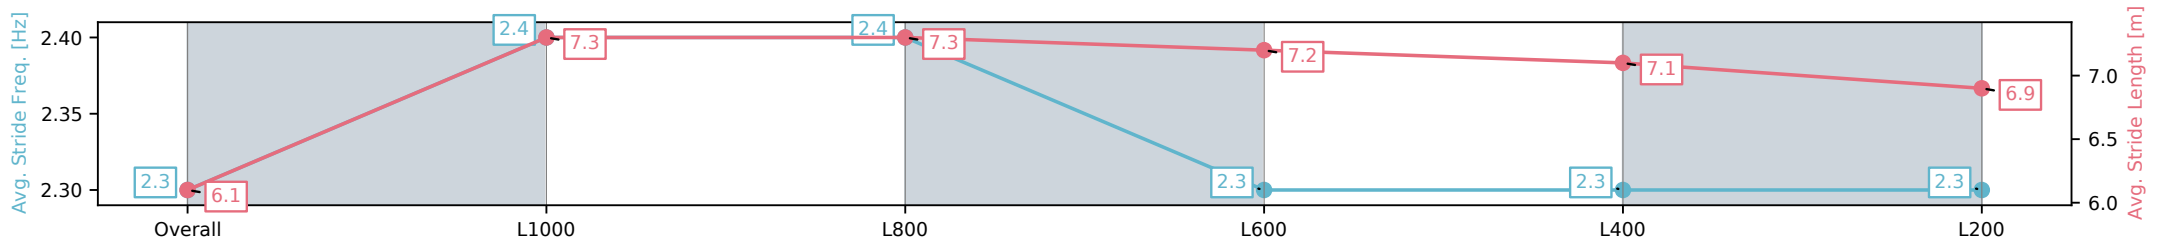

Section	Overall	L1000	L800	L600	L400	L200
Section Times	1:10.14 [6] (0:13.76)	0:56.38 [2] (0:10.59)	0:45.79 [2] (0:10.92)	0:34.87 [2] (0:11.25)	0:23.62 [2] (0:11.55)	0:12.07 [5] (0:12.07)
Average Speed [km/h]	52.4	68.0	66.2	63.9	62.5	59.6
Top Speed [km/h]	67.3	68.8	67.5	65.2	63.2	61.3
Avg. Dist. to Rail [m]	7.7	2.2	0.9	0.2	1.3	2.3
Avg. Stride Freq. [Hz]	2.3	2.4	2.4	2.3	2.3	2.3
Avg. Stride Length [m]	6.1	7.3	7.3	7.2	7.1	6.9