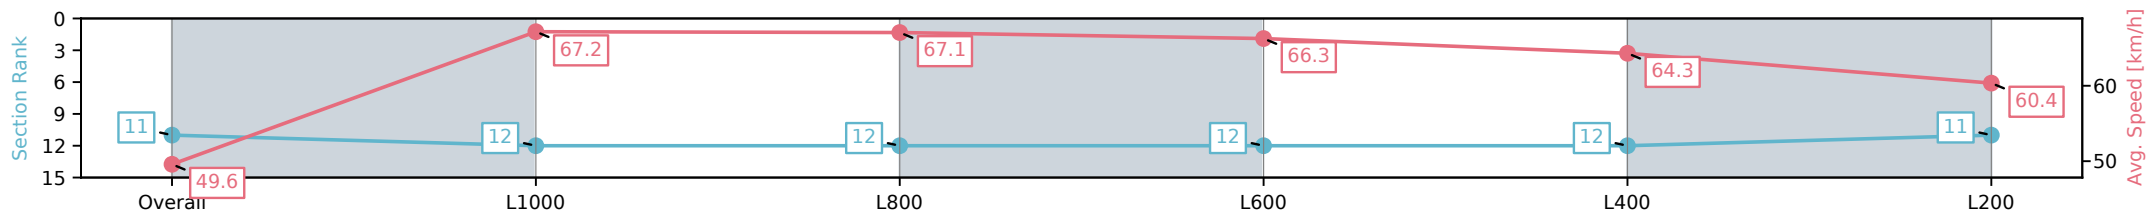

Section	Overall	L1000	L800	L600	L400	L200
Section Times	1:10.41 [11] (0:14.52)	0:55.89 [12] (0:10.72)	0:45.17 [12] (0:10.88)	0:34.29 [12] (0:11.07)	0:23.22 [12] (0:11.27)	0:11.95 [11] (0:11.95)
Average Speed [km/h]	49.6	67.2	67.1	66.3	64.3	60.4
Top Speed [km/h]	65.9	68.1	67.7	67.1	66.7	62.9
Avg. Dist. to Rail [m]	8.6	3.7	3.0	3.9	7.2	8.6
Avg. Stride Freq. [Hz]	2.1	2.3	2.3	2.3	2.4	2.3
Avg. Stride Length [m]	6.3	7.7	7.9	7.8	7.5	7.3