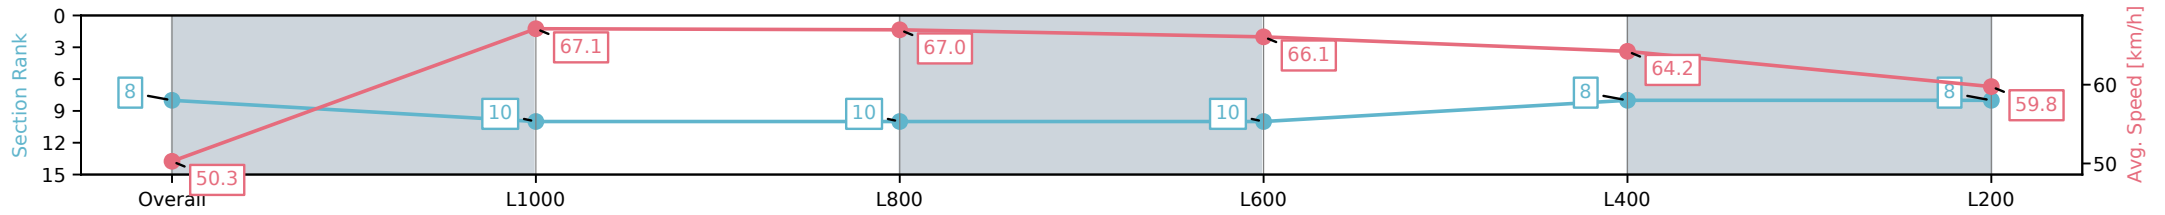

Section	Overall	L1000	L800	L600	L400	L200
Section Times	1:10.29 [8] (0:14.33)	0:55.96 [10] (0:10.74)	0:45.22 [10] (0:10.85)	0:34.37 [10] (0:11.03)	0:23.34 [8] (0:11.28)	0:12.05 [8] (0:12.05)
Average Speed [km/h]	50.3	67.1	67.0	66.1	64.2	59.8
Top Speed [km/h]	66.0	68.1	67.5	66.6	65.9	62.6
Avg. Dist. to Rail [m]	6.2	3.6	2.7	2.6	5.7	7.4
Avg. Stride Freq. [Hz]	2.2	2.4	2.4	2.4	2.5	2.4
Avg. Stride Length [m]	6.0	7.1	7.2	7.1	7.0	6.7