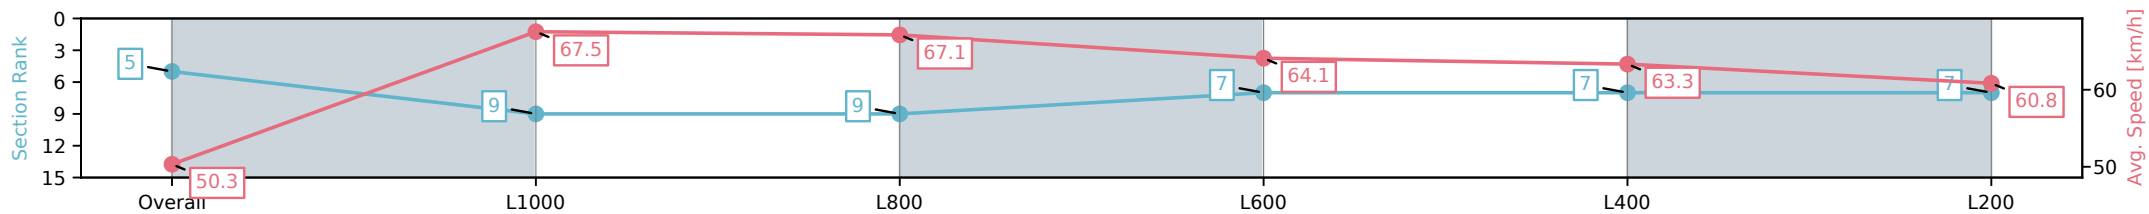

Section	Overall	L1000	L800	L600	L400	L200
Section Times	1:10.08 [5] (0:14.33)	0:55.75 [9] (0:10.66)	0:45.09 [9] (0:10.73)	0:34.36 [7] (0:11.17)	0:23.19 [7] (0:11.35)	0:11.84 [7] (0:11.84)
Average Speed [km/h]	50.3	67.5	67.1	64.1	63.3	60.8
Top Speed [km/h]	65.5	68.2	67.8	65.2	64.3	62.7
Avg. Dist. to Rail [m]	0.6	0.5	0.4	1.1	0.7	0.8
Avg. Stride Freq. [Hz]	2.3	2.5	2.4	2.4	2.4	2.4
Avg. Stride Length [m]	5.9	7.3	7.3	7.0	7.1	7.0