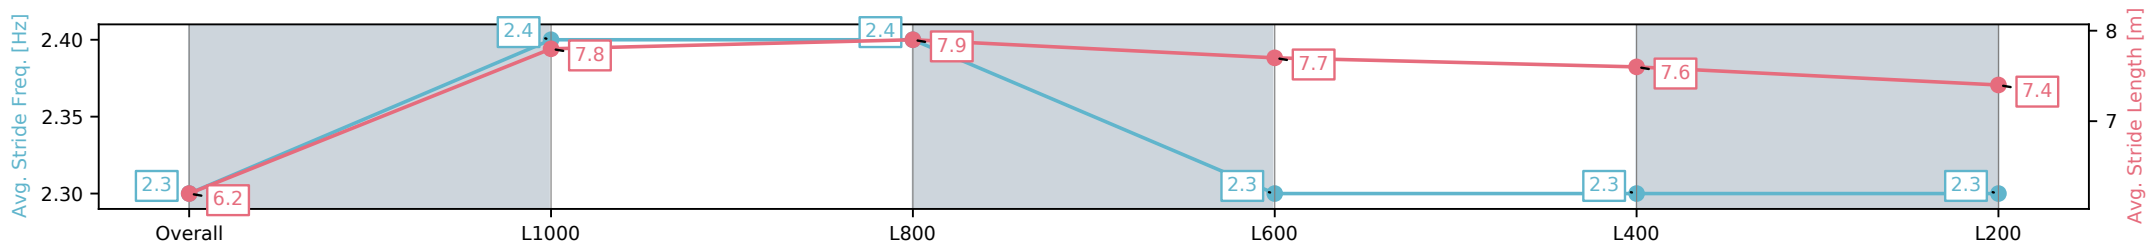

Section	Overall	L1000	L800	L600	L400	L200
Section Times	1:09.70 [2] (0:13.92)	0:55.78 [3] (0:10.65)	0:45.13 [5] (0:10.86)	0:34.27 [4] (0:11.28)	0:22.99 [4] (0:11.37)	0:11.62 [6] (0:11.62)
Average Speed [km/h]	51.7	67.6	66.3	63.7	63.4	61.9
Top Speed [km/h]	66.1	68.9	68.1	64.7	63.9	64.0
Avg. Dist. to Rail [m]	1.5	0.3	0.2	0.4	0.3	0.9
Avg. Stride Freq. [Hz]	2.3	2.4	2.4	2.3	2.3	2.3
Avg. Stride Length [m]	6.2	7.8	7.9	7.7	7.6	7.4