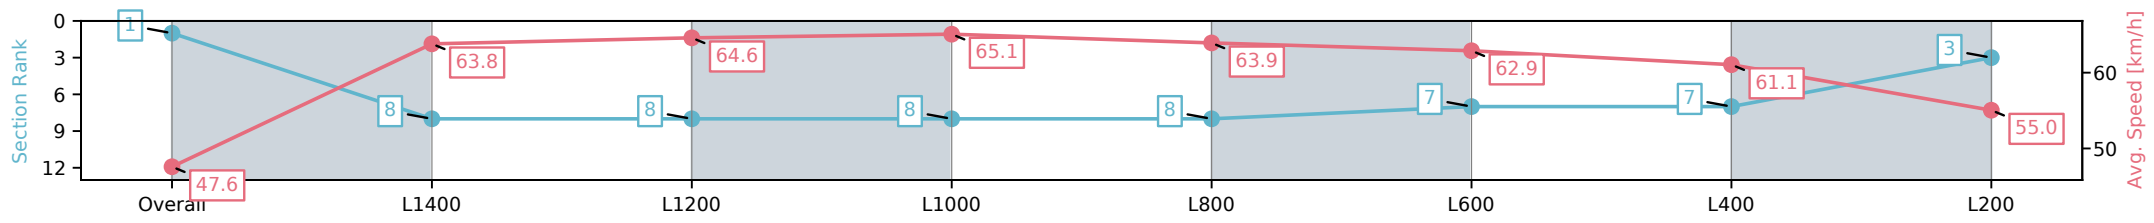

Horse/Jockey Name	PRANCING COUNTESS/Dom Tourneur
Finish Rank	1
Fastest Section Time (Section)	0:11.09 (L1000)
Top Speed [km/h] (Section)	65.7 (L1200)
Race State	Finished

Morphettville SA - Professional
Race 7: Grand Syndicates Rating 0 - 58 Handicap - 1600m
13 December 2024 - 6:34PM
Track Rating: Good 3, Weather: Fine, Rail Position: +11m Entire

Section	Overall	L1400	L1200	L1000	L800	L600	L400	L200
Section Times	1:36.79 [1] (0:15.12)	1:21.67 [8] (0:11.36)	1:10.31 [8] (0:11.20)	0:59.11 [8] (0:11.09)	0:48.02 [8] (0:11.36)	0:36.66 [7] (0:11.63)	0:25.03 [7] (0:11.89)	0:13.14 [3] (0:13.14)
Average Speed [km/h]	47.6	63.8	64.6	65.1	63.9	62.9	61.1	55.0
Top Speed [km/h]	62.2	64.6	65.2	65.7	64.9	64.0	62.0	59.5
Avg. Dist. to Rail [m]	5.9	1.7	1.8	2.3	2.2	3.3	7.3	11.1
Avg. Stride Freq. [Hz]	2.3	2.4	2.4	2.4	2.4	2.4	2.4	2.3
Avg. Stride Length [m]	5.8	7.3	7.1	7.1	7.3	7.3	7.1	6.7

[ ] Ranking at each section and finish
-:-:- No data available at this section
NA No data available