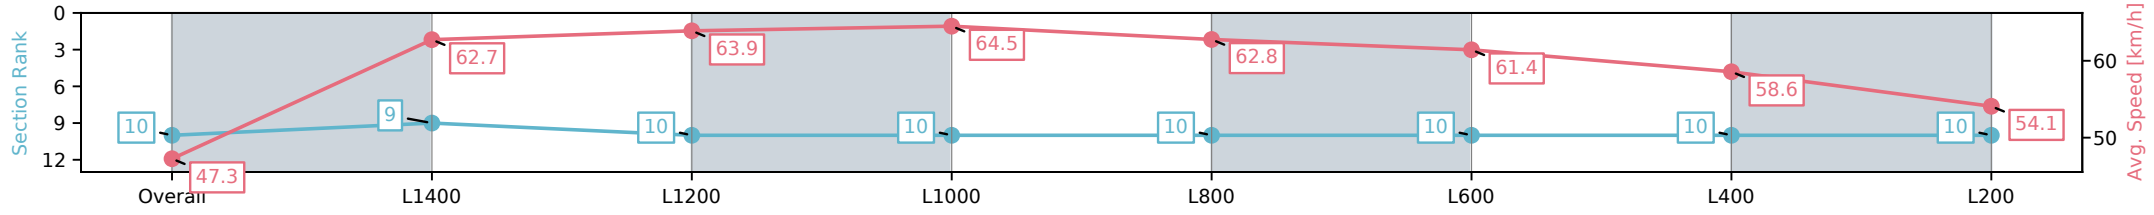

Horse/Jockey Name	SEE DE NIGHT/Matthew Chadwick
Finish Rank	10
Fastest Section Time (Section)	0:11.17 (L1000)
Top Speed [km/h] (Section)	65.4 (L1400)
Race State	Finished

Morphettville SA - Professional
Race 7: Grand Syndicates Rating 0 - 58 Handicap - 1600m
13 December 2024 - 6:34PM
Track Rating: Good 3, Weather: Fine, Rail Position: +11m Entire

Section	Overall	L1400	L1200	L1000	L800	L600	L400	L200
Section Times	1:38.30 [10] (0:15.24)	1:23.06 [9] (0:11.57)	1:11.48 [10] (0:11.31)	1:00.17 [10] (0:11.17)	0:49.00 [10] (0:11.56)	0:37.44 [10] (0:11.75)	0:25.69 [10] (0:12.30)	0:13.39 [10] (0:13.39)
Average Speed [km/h]	47.3	62.7	63.9	64.5	62.8	61.4	58.6	54.1
Top Speed [km/h]	60.8	65.3	65.4	64.8	64.1	62.8	60.8	56.4
Avg. Dist. to Rail [m]	7.2	2.0	1.5	2.3	2.1	0.6	1.6	3.1
Avg. Stride Freq. [Hz]	2.2	2.3	2.3	2.3	2.3	2.3	2.3	2.2
Avg. Stride Length [m]	5.9	7.6	7.5	7.4	7.2	7.2	7.0	6.7

[ ] Ranking at each section and finish
-:-:- No data available at this section
NA No data available