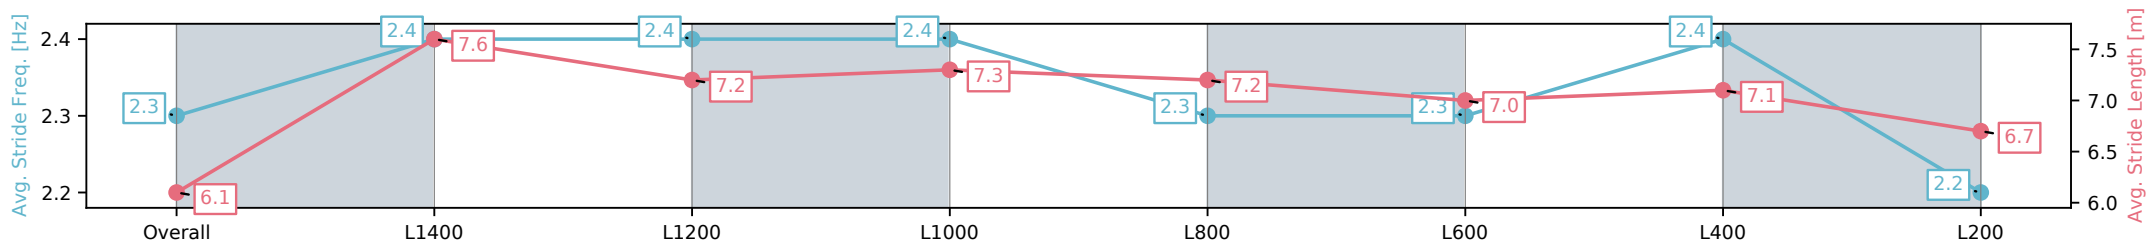

Morphettville SA - Professional
 Race 7: Grand Syndicates Rating 0 - 58 Handicap - 1600m
 13 December 2024 - 6:34PM
 Track Rating: Good 3, Weather: Fine, Rail Position: +11m Entire

Section	Overall	L1400	L1200	L1000	L800	L600	L400	L200
Section Times	1:37.03 [5] (0:14.77)	1:22.26 [4] (0:11.28)	1:10.97 [5] (0:11.31)	0:59.66 [5] (0:11.20)	0:48.46 [5] (0:11.43)	0:37.03 [5] (0:11.64)	0:25.39 [4] (0:12.01)	0:13.38 [4] (0:13.38)
Average Speed [km/h]	48.8	64.3	64.1	64.2	63.6	62.4	60.3	54.1
Top Speed [km/h]	63.3	65.3	65.2	65.0	64.0	63.7	61.6	57.9
Avg. Dist. to Rail [m]	4.5	2.0	2.4	2.7	2.1	2.2	5.3	9.2
Avg. Stride Freq. [Hz]	2.3	2.4	2.4	2.4	2.3	2.3	2.4	2.2
Avg. Stride Length [m]	6.1	7.6	7.2	7.3	7.2	7.0	7.1	6.7