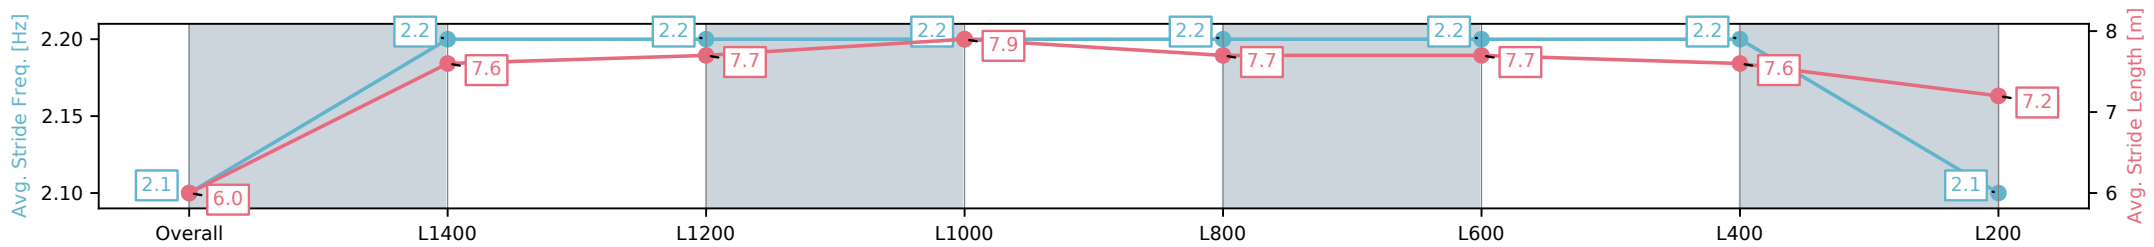

[] Ranking at each section and finish
 -:-:- No data available at this section
 NA No data available

Horse/Jockey Name	SUIT OF WANDS/Justin Potter
Finish Rank	6
Fastest Section Time (Section)	0:11.23 (L1000)
Top Speed [km/h] (Section)	64.6 (L1400)
Race State	Finished

Morphettville SA - Professional
 Race 7: Grand Syndicates Rating 0 - 58 Handicap - 1600m
 13 December 2024 - 6:34PM
 Track Rating: Good 3, Weather: Fine, Rail Position: +11m Entire

Section	Overall	L1400	L1200	L1000	L800	L600	L400	L200
Section Times	1:37.11 [6] (0:15.44)	1:21.67 [10] (0:11.28)	1:10.38 [9] (0:11.24)	0:59.14 [9] (0:11.23)	0:47.91 [9] (0:11.43)	0:36.48 [9] (0:11.64)	0:24.84 [9] (0:12.02)	0:12.82 [9] (0:12.82)
Average Speed [km/h]	46.6	63.7	63.9	64.2	63.3	62.6	60.2	56.5
Top Speed [km/h]	63.4	64.4	64.6	64.5	64.3	64.2	62.0	57.8
Avg. Dist. to Rail [m]	1.8	0.6	0.8	1.4	1.4	2.2	6.7	9.2
Avg. Stride Freq. [Hz]	2.1	2.2	2.2	2.2	2.2	2.2	2.2	2.1
Avg. Stride Length [m]	6.0	7.6	7.7	7.9	7.7	7.7	7.6	7.2