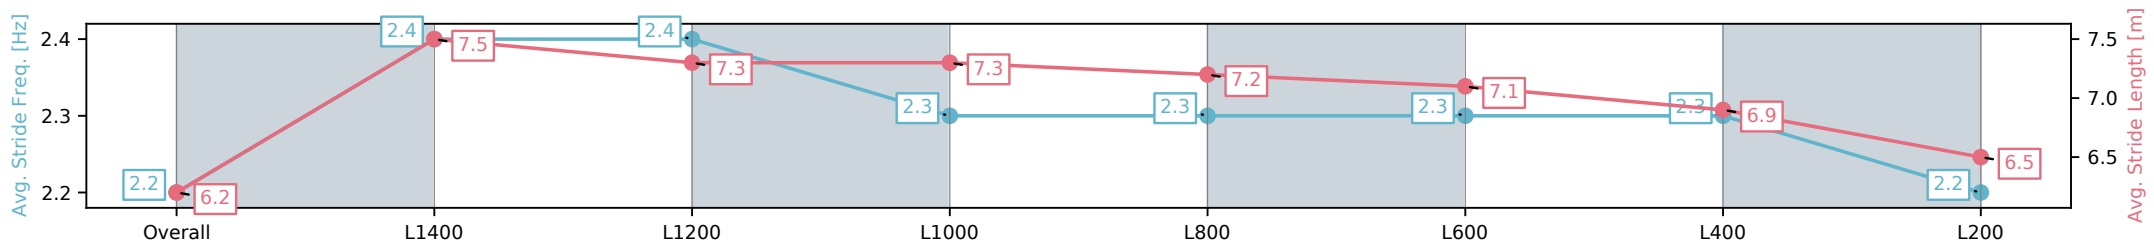

Horse/Jockey Name	AUSSIE PHAROAH/Isaac Sit
Finish Rank	2
Fastest Section Time (Section)	0:11.11 (L1200)
Top Speed [km/h] (Section)	65.5 (Overall)
Race State	Finished

Morphettville SA - Professional
Race 7: Grand Syndicates Rating 0 - 58 Handicap - 1600m
13 December 2024 - 6:34PM
Track Rating: Good 3, Weather: Fine, Rail Position: +11m Entire

Section	Overall	L1400	L1200	L1000	L800	L600	L400	L200
Section Times	1:36.88 [2] (0:14.68)	1:22.20 [2] (0:11.19)	1:11.01 [2] (0:11.11)	0:59.90 [2] (0:11.15)	0:48.75 [2] (0:11.48)	0:37.27 [2] (0:11.61)	0:25.66 [2] (0:12.23)	0:13.43 [1] (0:13.43)
Average Speed [km/h]	49.1	64.9	65.0	64.6	63.1	62.2	59.1	53.9
Top Speed [km/h]	64.3	65.5	65.3	65.0	63.9	63.2	60.8	57.1
Avg. Dist. to Rail [m]	3.3	1.7	1.5	1.6	1.3	1.1	3.5	8.3
Avg. Stride Freq. [Hz]	2.2	2.4	2.4	2.3	2.3	2.3	2.3	2.2
Avg. Stride Length [m]	6.2	7.5	7.3	7.3	7.2	7.1	6.9	6.5

[ ] Ranking at each section and finish
-:-:- No data available at this section
NA No data available