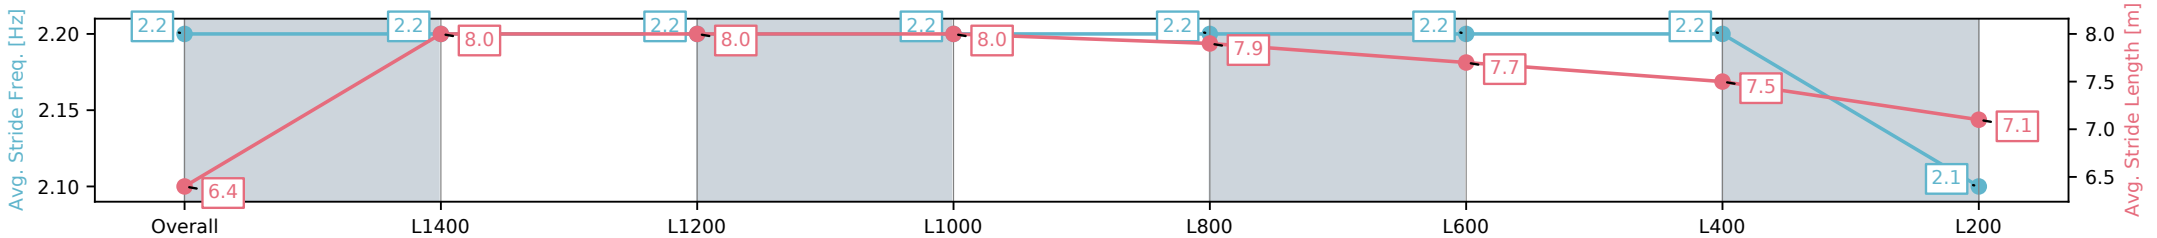

[] Ranking at each section and finish
 -:-:- No data available at this section
 NA No data available

Horse/Jockey Name	GRUELLING/Alan Lai
Finish Rank	3
Fastest Section Time (Section)	0:11.17 (L1200)
Top Speed [km/h] (Section)	66.4 (Overall)
Race State	Finished

Morphettville SA - Professional
 Race 7: Grand Syndicates Rating 0 - 58 Handicap - 1600m
 13 December 2024 - 6:34PM
 Track Rating: Good 3, Weather: Fine, Rail Position: +11m Entire

Section	Overall	L1400	L1200	L1000	L800	L600	L400	L200
Section Times	1:36.92 [3] (0:14.53)	1:22.39 [1] (0:11.22)	1:11.17 [1] (0:11.17)	1:00.00 [1] (0:11.20)	0:48.80 [1] (0:11.40)	0:37.40 [1] (0:11.62)	0:25.78 [1] (0:12.32)	0:13.46 [2] (0:13.46)
Average Speed [km/h]	49.5	64.4	64.5	64.1	63.3	61.7	58.5	53.9
Top Speed [km/h]	66.0	66.4	65.1	65.1	64.8	63.0	60.5	56.8
Avg. Dist. to Rail [m]	8.0	1.0	0.3	0.6	0.4	0.6	3.0	7.9
Avg. Stride Freq. [Hz]	2.2	2.2	2.2	2.2	2.2	2.2	2.2	2.1
Avg. Stride Length [m]	6.4	8.0	8.0	8.0	7.9	7.7	7.5	7.1