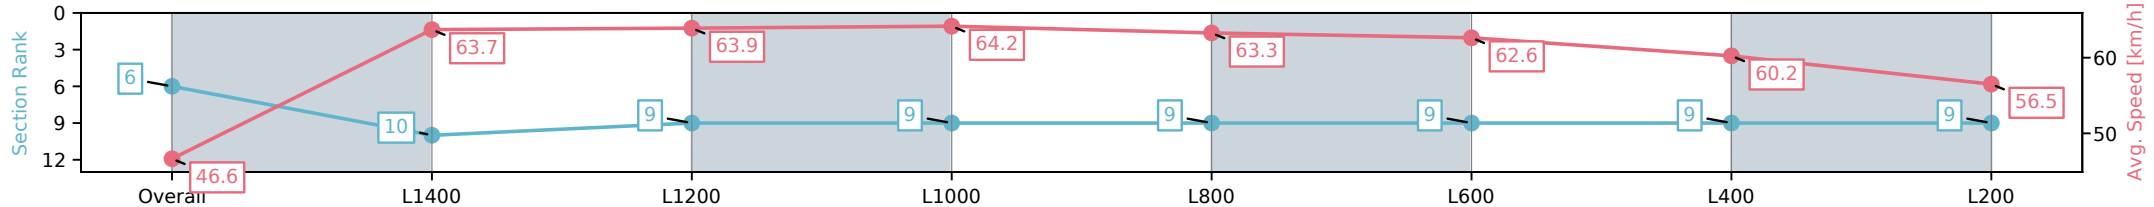

Horse/Jockey Name	SUIT OF WANDS/Justin Potter
Finish Rank	6
Fastest Section Time (Section)	0:11.23 (L1000)
Top Speed [km/h] (Section)	64.6 (L1400)
Race State	Finished

Morphettville SA - Professional
Race 7: Grand Syndicates Rating 0 - 58 Handicap - 1600m
13 December 2024 - 6:34PM
Track Rating: Good 3, Weather: Fine, Rail Position: +11m Entire

Section	Overall	L1400	L1200	L1000	L800	L600	L400	L200
Section Times	1:37.11 [6] (0:15.44)	1:21.67 [10] (0:11.28)	1:10.38 [9] (0:11.24)	0:59.14 [9] (0:11.23)	0:47.91 [9] (0:11.43)	0:36.48 [9] (0:11.64)	0:24.84 [9] (0:12.02)	0:12.82 [9] (0:12.82)
Average Speed [km/h]	46.6	63.7	63.9	64.2	63.3	62.6	60.2	56.5
Top Speed [km/h]	63.4	64.4	64.6	64.5	64.3	64.2	62.0	57.8
Avg. Dist. to Rail [m]	1.8	0.6	0.8	1.4	1.4	2.2	6.7	9.2
Avg. Stride Freq. [Hz]	2.1	2.2	2.2	2.2	2.2	2.2	2.2	2.1
Avg. Stride Length [m]	6.0	7.6	7.7	7.9	7.7	7.7	7.6	7.2

[ ] Ranking at each section and finish
-:-:- No data available at this section
NA No data available