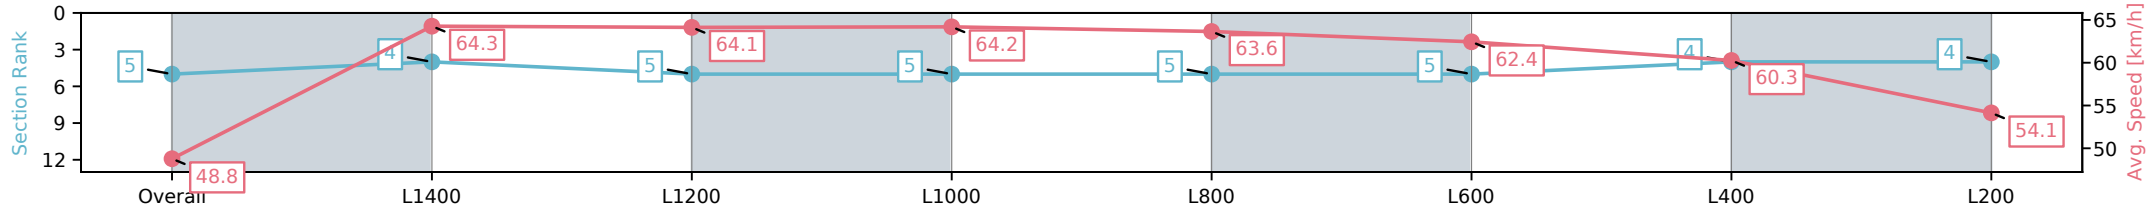

Horse/Jockey Name	SUNDOGG/Taylor Johnstone
Finish Rank	5
Fastest Section Time (Section)	0:11.20 (L1000)
Top Speed [km/h] (Section)	65.3 (Overall)
Race State	Finished

Morphettville SA - Professional
Race 7: Grand Syndicates Rating 0 - 58 Handicap - 1600m
13 December 2024 - 6:34PM
Track Rating: Good 3, Weather: Fine, Rail Position: +11m Entire

Section	Overall	L1400	L1200	L1000	L800	L600	L400	L200
Section Times	1:37.03 [5] (0:14.77)	1:22.26 [4] (0:11.28)	1:10.97 [5] (0:11.31)	0:59.66 [5] (0:11.20)	0:48.46 [5] (0:11.43)	0:37.03 [5] (0:11.64)	0:25.39 [4] (0:12.01)	0:13.38 [4] (0:13.38)
Average Speed [km/h]	48.8	64.3	64.1	64.2	63.6	62.4	60.3	54.1
Top Speed [km/h]	63.3	65.3	65.2	65.0	64.0	63.7	61.6	57.9
Avg. Dist. to Rail [m]	4.5	2.0	2.4	2.7	2.1	2.2	5.3	9.2
Avg. Stride Freq. [Hz]	2.3	2.4	2.4	2.4	2.3	2.3	2.4	2.2
Avg. Stride Length [m]	6.1	7.6	7.2	7.3	7.2	7.0	7.1	6.7

[ ] Ranking at each section and finish
-:-:- No data available at this section
NA No data available