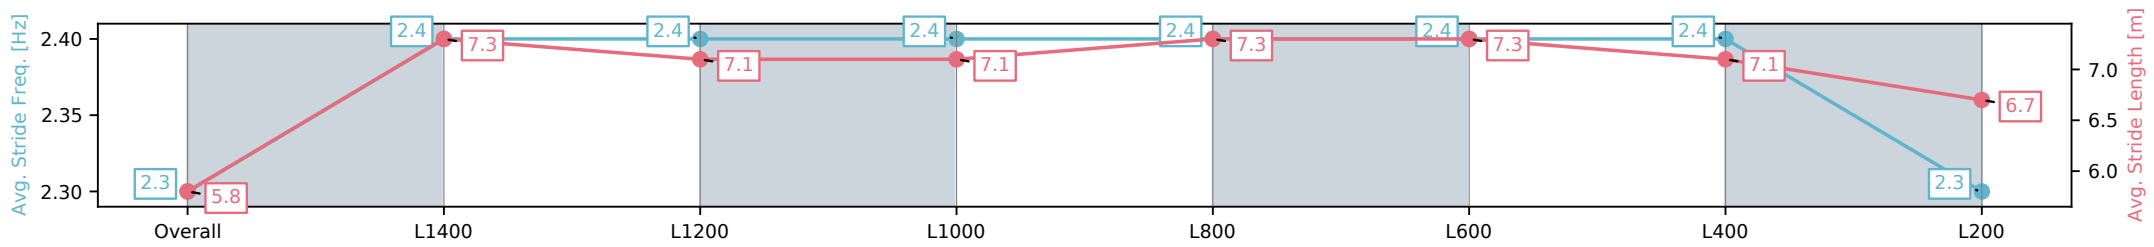

Horse/Jockey Name	PRANCING COUNTESS/Dom Tourneur
Finish Rank	1
Fastest Section Time (Section)	0:11.09 (L1000)
Top Speed [km/h] (Section)	65.7 (L1200)
Race State	Finished

Morphettville SA - Professional
Race 7: Grand Syndicates Rating 0 - 58 Handicap - 1600m
13 December 2024 - 6:34PM
Track Rating: Good 3, Weather: Fine, Rail Position: +11m Entire

Section	Overall	L1400	L1200	L1000	L800	L600	L400	L200
Section Times	1:36.79 [1] (0:15.12)	1:21.67 [8] (0:11.36)	1:10.31 [8] (0:11.20)	0:59.11 [8] (0:11.09)	0:48.02 [8] (0:11.36)	0:36.66 [7] (0:11.63)	0:25.03 [7] (0:11.89)	0:13.14 [3] (0:13.14)
Average Speed [km/h]	47.6	63.8	64.6	65.1	63.9	62.9	61.1	55.0
Top Speed [km/h]	62.2	64.6	65.2	65.7	64.9	64.0	62.0	59.5
Avg. Dist. to Rail [m]	5.9	1.7	1.8	2.3	2.2	3.3	7.3	11.1
Avg. Stride Freq. [Hz]	2.3	2.4	2.4	2.4	2.4	2.4	2.4	2.3
Avg. Stride Length [m]	5.8	7.3	7.1	7.1	7.3	7.3	7.1	6.7

[ ] Ranking at each section and finish
-:-:- No data available at this section
NA No data available