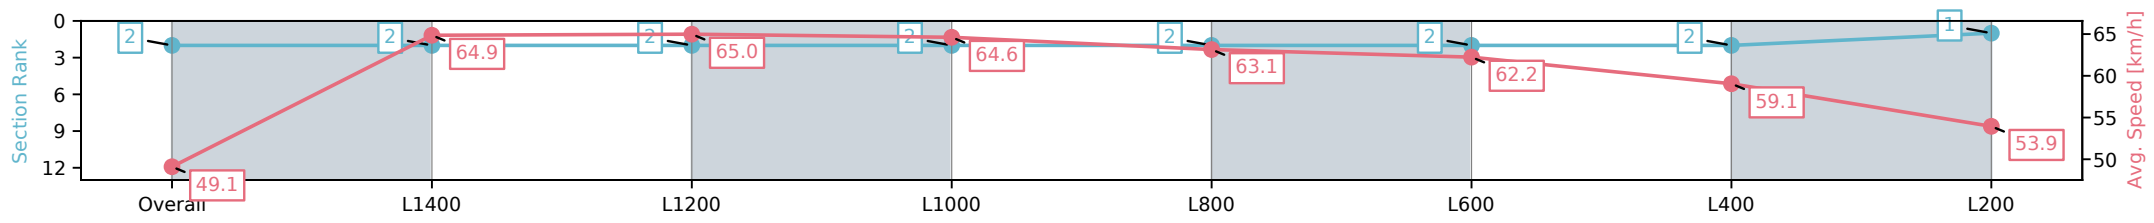

Horse/Jockey Name	AUSSIE PHAROAH/Isaac Sit
Finish Rank	2
Fastest Section Time (Section)	0:11.11 (L1200)
Top Speed [km/h] (Section)	65.5 (Overall)
Race State	Finished

Morphettville SA - Professional
Race 7: Grand Syndicates Rating 0 - 58 Handicap - 1600m
13 December 2024 - 6:34PM
Track Rating: Good 3, Weather: Fine, Rail Position: +11m Entire

Section	Overall	L1400	L1200	L1000	L800	L600	L400	L200
Section Times	1:36.88 [2] (0:14.68)	1:22.20 [2] (0:11.19)	1:11.01 [2] (0:11.11)	0:59.90 [2] (0:11.15)	0:48.75 [2] (0:11.48)	0:37.27 [2] (0:11.61)	0:25.66 [2] (0:12.23)	0:13.43 [1] (0:13.43)
Average Speed [km/h]	49.1	64.9	65.0	64.6	63.1	62.2	59.1	53.9
Top Speed [km/h]	64.3	65.5	65.3	65.0	63.9	63.2	60.8	57.1
Avg. Dist. to Rail [m]	3.3	1.7	1.5	1.6	1.3	1.1	3.5	8.3
Avg. Stride Freq. [Hz]	2.2	2.4	2.4	2.3	2.3	2.3	2.3	2.2
Avg. Stride Length [m]	6.2	7.5	7.3	7.3	7.2	7.1	6.9	6.5

[ ] Ranking at each section and finish
-:-:- No data available at this section
NA No data available