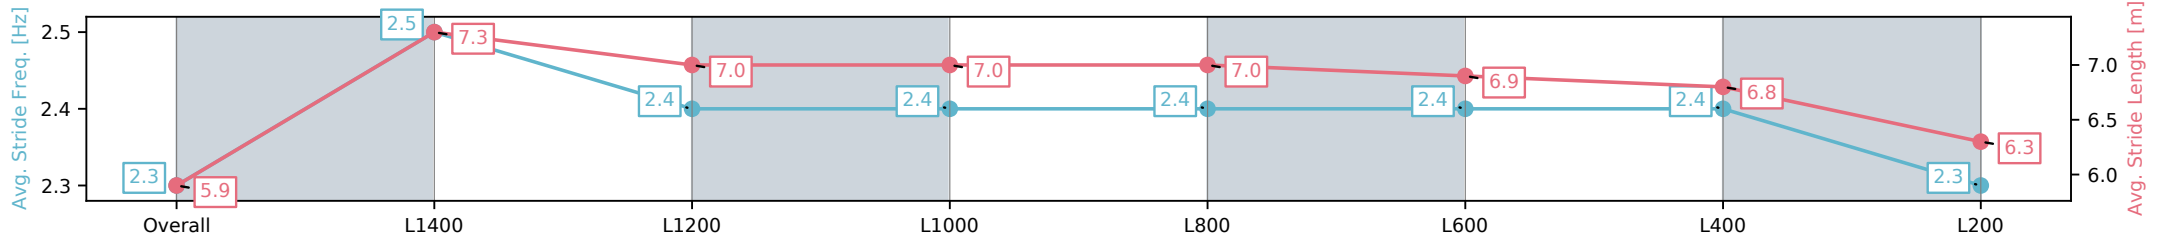

- [] Ranking at each section and finish
- :-:- No data available at this section
- NA No data available

Horse/Jockey Name	ELSIE GIRL/Jessica Tzaferis
Finish Rank	9
Fastest Section Time (Section)	0:11.20 (L1200)
Top Speed [km/h] (Section)	65.2 (Overall)
Race State	Finished

Morphettville SA - Professional
 Race 7: Grand Syndicates Rating 0 - 58 Handicap - 1600m
 13 December 2024 - 6:34PM
 Track Rating: Good 3, Weather: Fine, Rail Position: +11m Entire

Section	Overall	L1400	L1200	L1000	L800	L600	L400	L200
Section Times	1:37.84 [9] (0:14.95)	1:22.89 [6] (0:11.28)	1:11.60 [6] (0:11.20)	1:00.40 [6] (0:11.28)	0:49.12 [6] (0:11.41)	0:37.71 [8] (0:11.74)	0:25.97 [8] (0:12.40)	0:13.57 [8] (0:13.56)
Average Speed [km/h]	48.2	64.2	64.5	63.9	63.4	61.8	58.3	53.3
Top Speed [km/h]	64.7	65.2	65.2	64.5	63.8	63.2	60.3	56.1
Avg. Dist. to Rail [m]	3.4	1.1	1.4	1.6	1.2	1.4	4.4	7.1
Avg. Stride Freq. [Hz]	2.3	2.5	2.4	2.4	2.4	2.4	2.4	2.3
Avg. Stride Length [m]	5.9	7.3	7.0	7.0	7.0	6.9	6.8	6.3