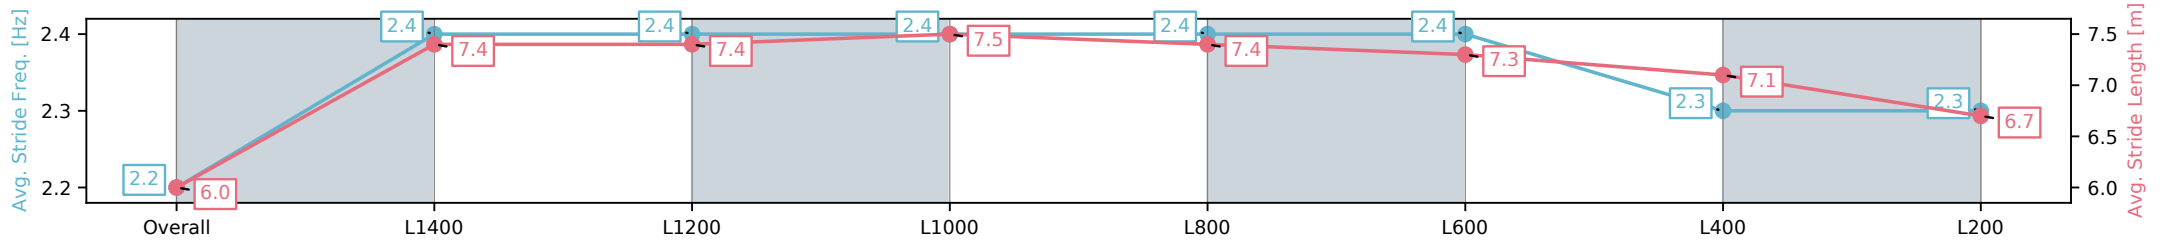

[] Ranking at each section and finish
 -:-:- No data available at this section
 NA No data available

Horse/Jockey Name	OBI/Jake Toeroek
Finish Rank	4
Fastest Section Time (Section)	0:11.22 (L1200)
Top Speed [km/h] (Section)	65.2 (L1200)
Race State	Finished

Morphettville SA - Professional
 Race 7: Grand Syndicates Rating 0 - 58 Handicap - 1600m
 13 December 2024 - 6:34PM
 Track Rating: Good 3, Weather: Fine, Rail Position: +11m Entire

Section	Overall	L1400	L1200	L1000	L800	L600	L400	L200
Section Times	1:37.00 [4] (0:15.01)	1:21.99 [7] (0:11.28)	1:10.70 [7] (0:11.22)	0:59.48 [7] (0:11.22)	0:48.26 [7] (0:11.36)	0:36.90 [6] (0:11.61)	0:25.29 [6] (0:12.14)	0:13.15 [6] (0:13.15)
Average Speed [km/h]	48.0	63.7	64.1	64.3	63.4	62.4	59.6	55.0
Top Speed [km/h]	64.0	64.6	64.6	65.2	64.2	64.1	61.5	57.0
Avg. Dist. to Rail [m]	0.9	0.3	0.3	0.3	0.3	1.5	4.0	5.5
Avg. Stride Freq. [Hz]	2.2	2.4	2.4	2.4	2.4	2.4	2.3	2.3
Avg. Stride Length [m]	6.0	7.4	7.4	7.5	7.4	7.3	7.1	6.7