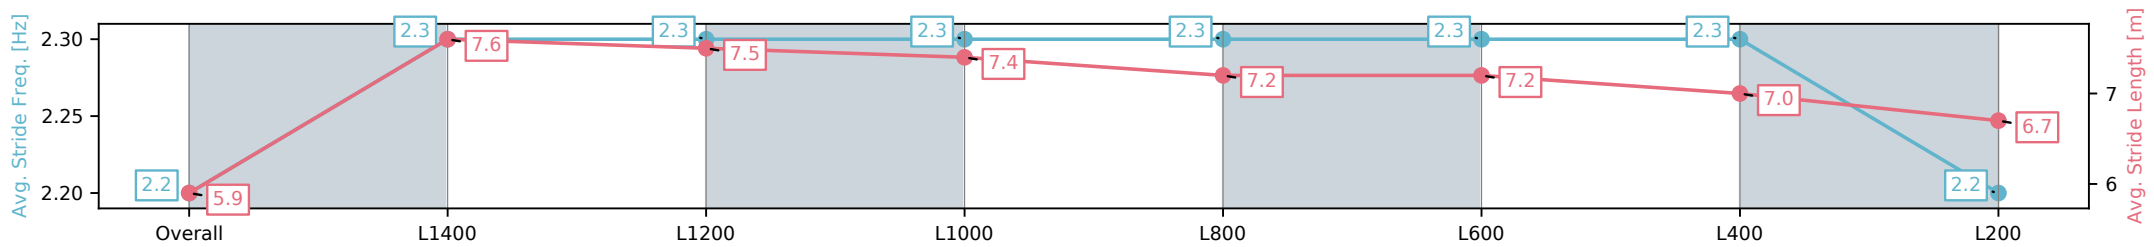

- [] Ranking at each section and finish
- :-:- No data available at this section
- NA No data available

Horse/Jockey Name	SEE DE NIGHT/Matthew Chadwick
Finish Rank	10
Fastest Section Time (Section)	0:11.17 (L1000)
Top Speed [km/h] (Section)	65.4 (L1400)
Race State	Finished

Morphettville SA - Professional
 Race 7: Grand Syndicates Rating 0 - 58 Handicap - 1600m
 13 December 2024 - 6:34PM
 Track Rating: Good 3, Weather: Fine, Rail Position: +11m Entire

Section	Overall	L1400	L1200	L1000	L800	L600	L400	L200
Section Times	1:38.30 [10] (0:15.24)	1:23.06 [9] (0:11.57)	1:11.48 [10] (0:11.31)	1:00.17 [10] (0:11.17)	0:49.00 [10] (0:11.56)	0:37.44 [10] (0:11.75)	0:25.69 [10] (0:12.30)	0:13.39 [10] (0:13.39)
Average Speed [km/h]	47.3	62.7	63.9	64.5	62.8	61.4	58.6	54.1
Top Speed [km/h]	60.8	65.3	65.4	64.8	64.1	62.8	60.8	56.4
Avg. Dist. to Rail [m]	7.2	2.0	1.5	2.3	2.1	0.6	1.6	3.1
Avg. Stride Freq. [Hz]	2.2	2.3	2.3	2.3	2.3	2.3	2.3	2.2
Avg. Stride Length [m]	5.9	7.6	7.5	7.4	7.2	7.2	7.0	6.7