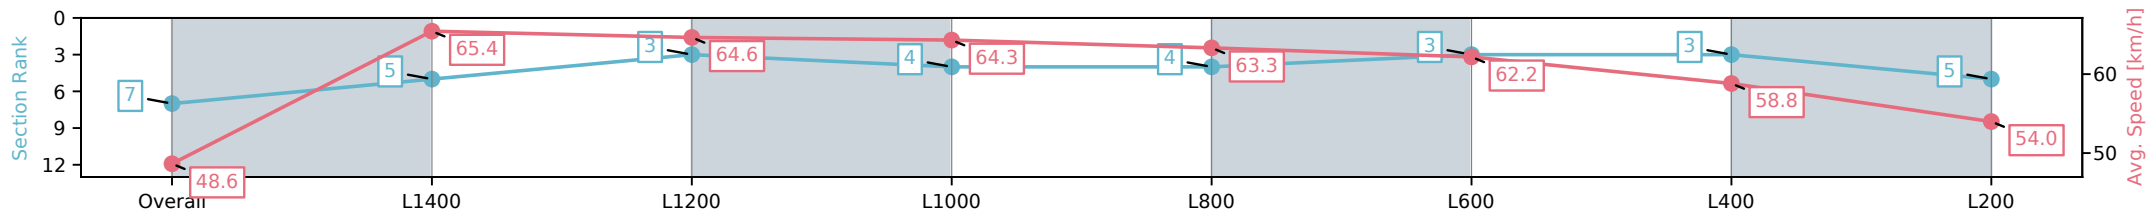

Morphettville SA - Professional
 Race 7: Grand Syndicates Rating 0 - 58 Handicap - 1600m
 13 December 2024 - 6:34PM
 Track Rating: Good 3, Weather: Fine, Rail Position: +11m Entire

Section	Overall	L1400	L1200	L1000	L800	L600	L400	L200
Section Times	1:37.16 [7] (0:14.82)	1:22.34 [5] (0:11.13)	1:11.21 [3] (0:11.24)	0:59.97 [4] (0:11.18)	0:48.79 [4] (0:11.42)	0:37.37 [3] (0:11.68)	0:25.69 [3] (0:12.27)	0:13.42 [5] (0:13.42)
Average Speed [km/h]	48.6	65.4	64.6	64.3	63.3	62.2	58.8	54.0
Top Speed [km/h]	65.5	66.2	65.3	64.8	64.2	62.9	60.6	56.3
Avg. Dist. to Rail [m]	5.3	2.9	2.4	1.9	1.0	1.4	5.0	7.6
Avg. Stride Freq. [Hz]	2.2	2.3	2.3	2.2	2.2	2.2	2.2	2.1
Avg. Stride Length [m]	6.2	7.7	7.9	8.0	7.9	7.8	7.5	7.1