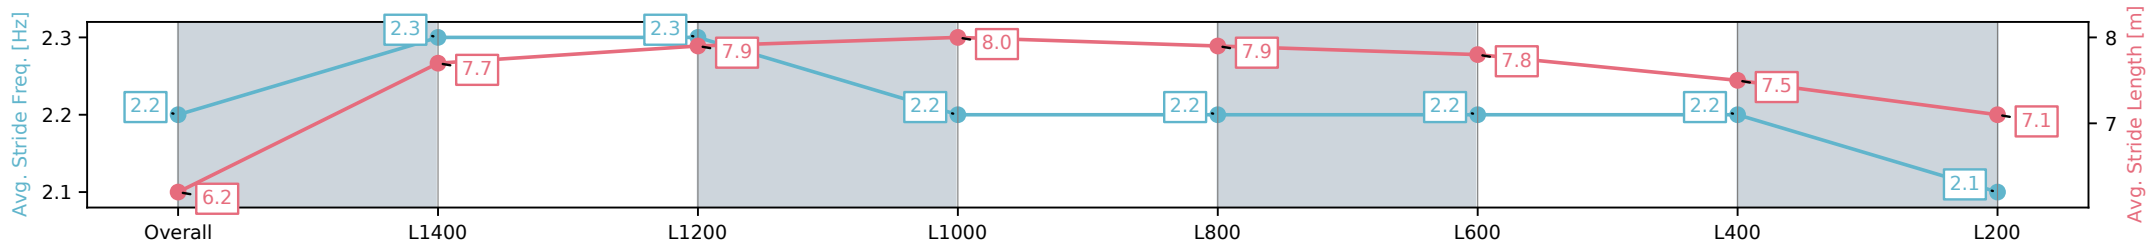

Morphettville SA - Professional
 Race 7: Grand Syndicates Rating 0 - 58 Handicap - 1600m
 13 December 2024 - 6:34PM
 Track Rating: Good 3, Weather: Fine, Rail Position: +11m Entire

Section	Overall	L1400	L1200	L1000	L800	L600	L400	L200
Section Times	1:37.16 [7] (0:14.82)	1:22.34 [5] (0:11.13)	1:11.21 [3] (0:11.24)	0:59.97 [4] (0:11.18)	0:48.79 [4] (0:11.42)	0:37.37 [3] (0:11.68)	0:25.69 [3] (0:12.27)	0:13.42 [5] (0:13.42)
Average Speed [km/h]	48.6	65.4	64.6	64.3	63.3	62.2	58.8	54.0
Top Speed [km/h]	65.5	66.2	65.3	64.8	64.2	62.9	60.6	56.3
Avg. Dist. to Rail [m]	5.3	2.9	2.4	1.9	1.0	1.4	5.0	7.6
Avg. Stride Freq. [Hz]	2.2	2.3	2.3	2.2	2.2	2.2	2.2	2.1
Avg. Stride Length [m]	6.2	7.7	7.9	8.0	7.9	7.8	7.5	7.1