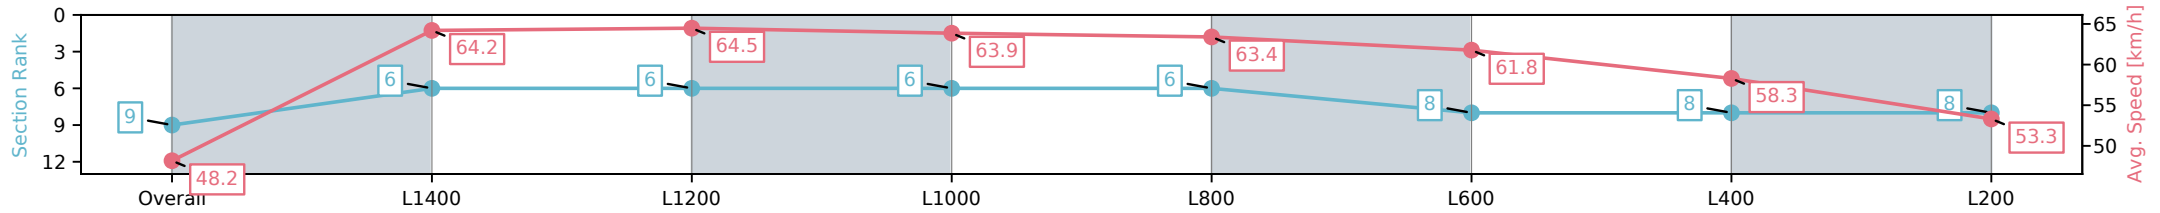

Horse/Jockey Name	ELSIE GIRL/Jessica Tzaferis
Finish Rank	9
Fastest Section Time (Section)	0:11.20 (L1200)
Top Speed [km/h] (Section)	65.2 (Overall)
Race State	Finished

Morphettville SA - Professional
Race 7: Grand Syndicates Rating 0 - 58 Handicap - 1600m
13 December 2024 - 6:34PM
Track Rating: Good 3, Weather: Fine, Rail Position: +11m Entire

Section	Overall	L1400	L1200	L1000	L800	L600	L400	L200
Section Times	1:37.84 [9] (0:14.95)	1:22.89 [6] (0:11.28)	1:11.60 [6] (0:11.20)	1:00.40 [6] (0:11.28)	0:49.12 [6] (0:11.41)	0:37.71 [8] (0:11.74)	0:25.97 [8] (0:12.40)	0:13.57 [8] (0:13.56)
Average Speed [km/h]	48.2	64.2	64.5	63.9	63.4	61.8	58.3	53.3
Top Speed [km/h]	64.7	65.2	65.2	64.5	63.8	63.2	60.3	56.1
Avg. Dist. to Rail [m]	3.4	1.1	1.4	1.6	1.2	1.4	4.4	7.1
Avg. Stride Freq. [Hz]	2.3	2.5	2.4	2.4	2.4	2.4	2.4	2.3
Avg. Stride Length [m]	5.9	7.3	7.0	7.0	7.0	6.9	6.8	6.3

- [ ] Ranking at each section and finish
- -:-:- No data available at this section
- NA No data available