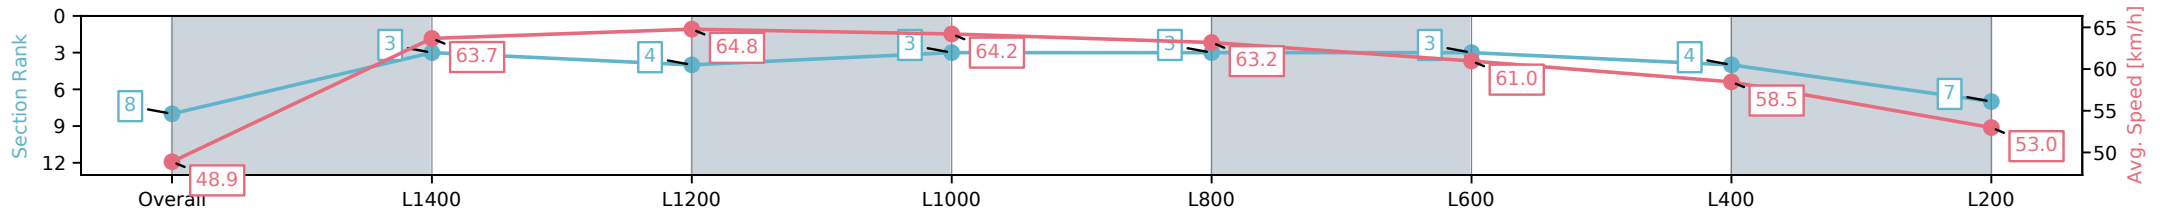

Horse/Jockey Name	SAM'S REWARD/Sairyn Fawke
Finish Rank	8
Fastest Section Time (Section)	0:11.09 (L1200)
Top Speed [km/h] (Section)	66.3 (L1400)
Race State	Finished

Morphettville SA - Professional
Race 7: Grand Syndicates Rating 0 - 58 Handicap - 1600m
13 December 2024 - 6:34PM
Track Rating: Good 3, Weather: Fine, Rail Position: +11m Entire

Section	Overall	L1400	L1200	L1000	L800	L600	L400	L200
Section Times	1:37.62 [8] (0:14.73)	1:22.89 [3] (0:11.33)	1:11.56 [4] (0:11.09)	1:00.47 [3] (0:11.22)	0:49.25 [3] (0:11.42)	0:37.83 [3] (0:11.85)	0:25.98 [4] (0:12.33)	0:13.65 [7] (0:13.65)
Average Speed [km/h]	48.9	63.7	64.8	64.2	63.2	61.0	58.5	53.0
Top Speed [km/h]	63.8	64.6	66.3	65.0	63.9	62.9	60.3	56.1
Avg. Dist. to Rail [m]	2.7	0.5	0.3	0.5	0.3	0.6	1.9	4.0
Avg. Stride Freq. [Hz]	2.3	2.3	2.3	2.3	2.3	2.3	2.3	2.2
Avg. Stride Length [m]	6.0	7.6	7.7	7.3	7.5	7.4	7.1	6.7

- [ ] Ranking at each section and finish
- -:-:- No data available at this section
- NA No data available