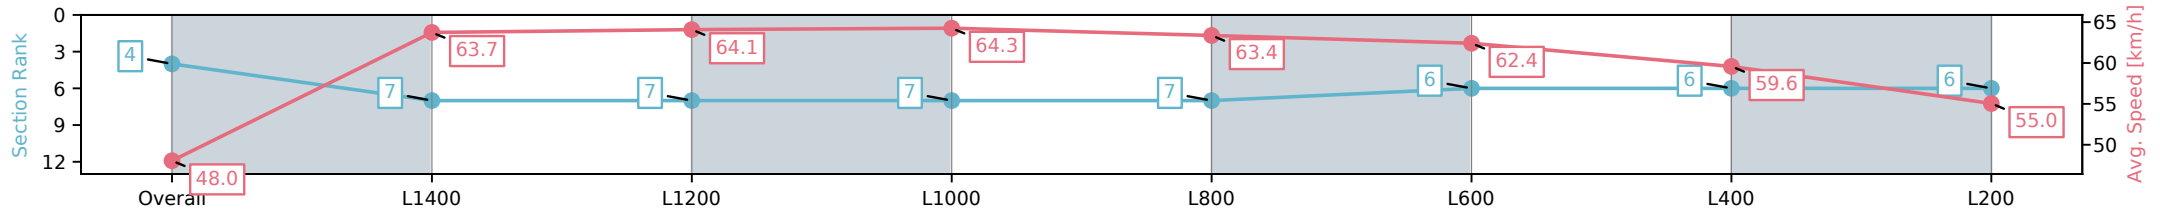

Horse/Jockey Name	OBI/Jake Toeroek
Finish Rank	4
Fastest Section Time (Section)	0:11.22 (L1200)
Top Speed [km/h] (Section)	65.2 (L1200)
Race State	Finished

Morphettville SA - Professional
Race 7: Grand Syndicates Rating 0 - 58 Handicap - 1600m
13 December 2024 - 6:34PM
Track Rating: Good 3, Weather: Fine, Rail Position: +11m Entire

Section	Overall	L1400	L1200	L1000	L800	L600	L400	L200
Section Times	1:37.00 [4] (0:15.01)	1:21.99 [7] (0:11.28)	1:10.70 [7] (0:11.22)	0:59.48 [7] (0:11.22)	0:48.26 [7] (0:11.36)	0:36.90 [6] (0:11.61)	0:25.29 [6] (0:12.14)	0:13.15 [6] (0:13.15)
Average Speed [km/h]	48.0	63.7	64.1	64.3	63.4	62.4	59.6	55.0
Top Speed [km/h]	64.0	64.6	64.6	65.2	64.2	64.1	61.5	57.0
Avg. Dist. to Rail [m]	0.9	0.3	0.3	0.3	0.3	1.5	4.0	5.5
Avg. Stride Freq. [Hz]	2.2	2.4	2.4	2.4	2.4	2.4	2.3	2.3
Avg. Stride Length [m]	6.0	7.4	7.4	7.5	7.4	7.3	7.1	6.7

- [ ] Ranking at each section and finish
- -:-:- No data available at this section
- NA No data available