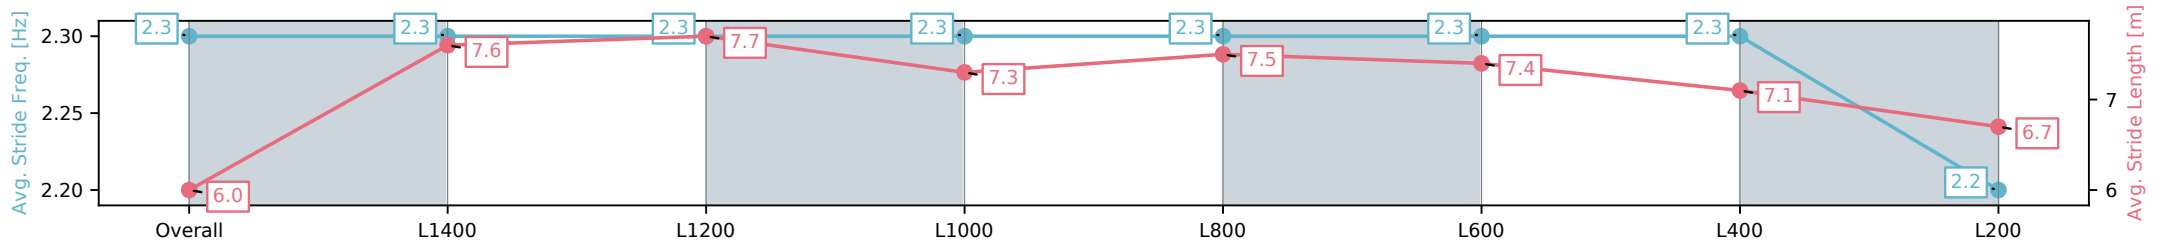

Horse/Jockey Name	SAM'S REWARD/Sairyn Fawke
Finish Rank	8
Fastest Section Time (Section)	0:11.09 (L1200)
Top Speed [km/h] (Section)	66.3 (L1400)
Race State	Finished

Morphettville SA - Professional
Race 7: Grand Syndicates Rating 0 - 58 Handicap - 1600m
13 December 2024 - 6:34PM
Track Rating: Good 3, Weather: Fine, Rail Position: +11m Entire

Section	Overall	L1400	L1200	L1000	L800	L600	L400	L200
Section Times	1:37.62 [8] (0:14.73)	1:22.89 [3] (0:11.33)	1:11.56 [4] (0:11.09)	1:00.47 [3] (0:11.22)	0:49.25 [3] (0:11.42)	0:37.83 [3] (0:11.85)	0:25.98 [4] (0:12.33)	0:13.65 [7] (0:13.65)
Average Speed [km/h]	48.9	63.7	64.8	64.2	63.2	61.0	58.5	53.0
Top Speed [km/h]	63.8	64.6	66.3	65.0	63.9	62.9	60.3	56.1
Avg. Dist. to Rail [m]	2.7	0.5	0.3	0.5	0.3	0.6	1.9	4.0
Avg. Stride Freq. [Hz]	2.3	2.3	2.3	2.3	2.3	2.3	2.3	2.2
Avg. Stride Length [m]	6.0	7.6	7.7	7.3	7.5	7.4	7.1	6.7

- [ ] Ranking at each section and finish
- -:-:- No data available at this section
- NA No data available