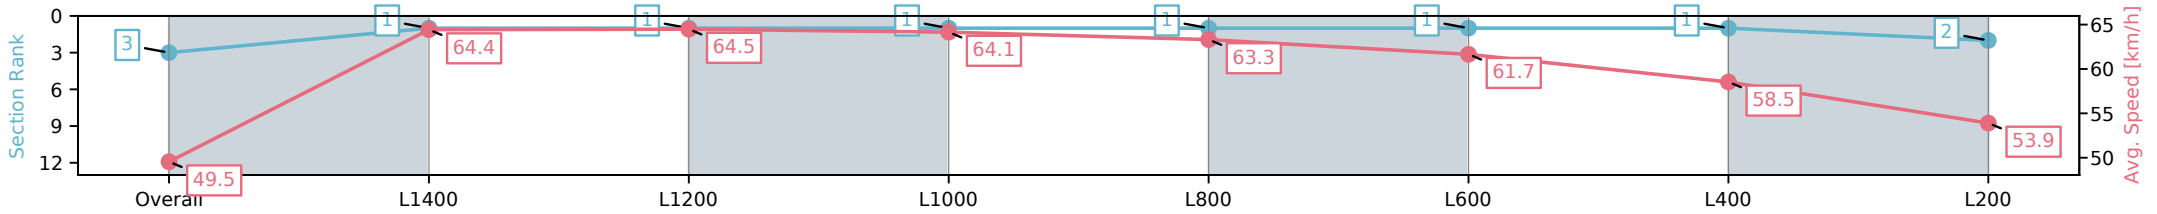

Horse/Jockey Name	GRUELLING/Alan Lai
Finish Rank	3
Fastest Section Time (Section)	0:11.17 (L1200)
Top Speed [km/h] (Section)	66.4 (Overall)
Race State	Finished

Morphettville SA - Professional
Race 7: Grand Syndicates Rating 0 - 58 Handicap - 1600m
13 December 2024 - 6:34PM
Track Rating: Good 3, Weather: Fine, Rail Position: +11m Entire

Section	Overall	L1400	L1200	L1000	L800	L600	L400	L200
Section Times	1:36.92 [3] (0:14.53)	1:22.39 [1] (0:11.22)	1:11.17 [1] (0:11.17)	1:00.00 [1] (0:11.20)	0:48.80 [1] (0:11.40)	0:37.40 [1] (0:11.62)	0:25.78 [1] (0:12.32)	0:13.46 [2] (0:13.46)
Average Speed [km/h]	49.5	64.4	64.5	64.1	63.3	61.7	58.5	53.9
Top Speed [km/h]	66.0	66.4	65.1	65.1	64.8	63.0	60.5	56.8
Avg. Dist. to Rail [m]	8.0	1.0	0.3	0.6	0.4	0.6	3.0	7.9
Avg. Stride Freq. [Hz]	2.2	2.2	2.2	2.2	2.2	2.2	2.2	2.1
Avg. Stride Length [m]	6.4	8.0	8.0	8.0	7.9	7.7	7.5	7.1

[ ] Ranking at each section and finish
-:-:- No data available at this section
NA No data available