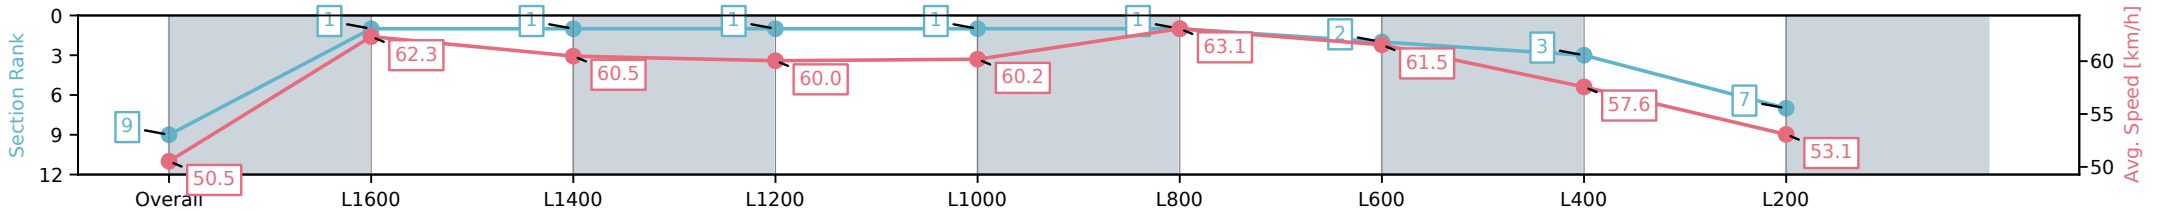

Horse/Jockey Name	CHARTIN/Alana Livesey
Finish Rank	9
Fastest Section Time (Section)	0:11.46 (L800)
Top Speed [km/h] (Section)	64.2 (Overall)
Race State	Finished

Morphettville SA - Professional
Race 6: Sportsbet Jockey Watch Rating 0 - 58 Handicap - 1800m

13 December 2024 - 6:04PM

Track Rating: Good 4, Weather: Fine, Rail Position: +11m Entire

Section	Overall	L1600	L1400	L1200	L1000	L800	L600	L400	L200
Section Times	1:51.16 [9] (0:14.27)	1:36.89 [1] (0:11.55)	1:25.34 [1] (0:11.99)	1:13.35 [1] (0:12.06)	1:01.29 [1] (0:11.95)	0:49.34 [1] (0:11.46)	0:37.88 [2] (0:11.72)	0:26.16 [3] (0:12.49)	0:13.67 [7] (0:13.67)
Average Speed [km/h]	50.5	62.3	60.5	60.0	60.2	63.1	61.5	57.6	53.1
Top Speed [km/h]	64.2	62.9	61.8	60.8	62.4	63.9	63.9	59.5	56.1
Avg. Dist. to Rail [m]	4.5	1.5	1.5	1.6	1.4	0.7	0.6	0.5	0.4
Avg. Stride Freq. [Hz]	2.3	2.4	2.3	2.3	2.3	2.4	2.4	2.3	2.3
Avg. Stride Length [m]	5.8	7.0	7.2	7.4	7.3	7.3	7.1	6.8	6.5

- [ ] Ranking at each section and finish
- -:-:- No data available at this section
- NA No data available