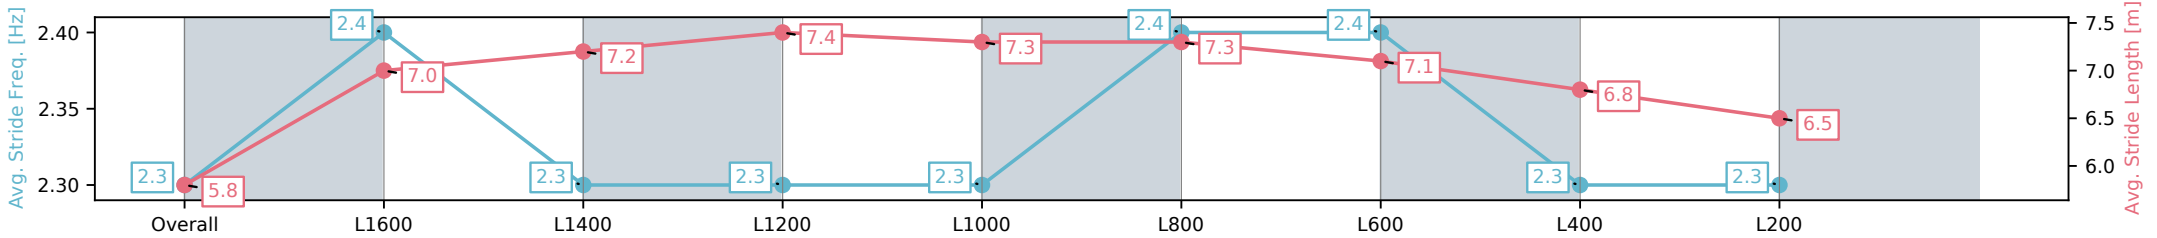

Horse/Jockey Name	CHARTIN/Alana Livesey
Finish Rank	9
Fastest Section Time (Section)	0:11.46 (L800)
Top Speed [km/h] (Section)	64.2 (Overall)
Race State	Finished

Morphettville SA - Professional
Race 6: Sportsbet Jockey Watch Rating 0 - 58 Handicap - 1800m

13 December 2024 - 6:04PM

Track Rating: Good 4, Weather: Fine, Rail Position: +11m Entire

Section	Overall	L1600	L1400	L1200	L1000	L800	L600	L400	L200
Section Times	1:51.16 [9] (0:14.27)	1:36.89 [1] (0:11.55)	1:25.34 [1] (0:11.99)	1:13.35 [1] (0:12.06)	1:01.29 [1] (0:11.95)	0:49.34 [1] (0:11.46)	0:37.88 [2] (0:11.72)	0:26.16 [3] (0:12.49)	0:13.67 [7] (0:13.67)
Average Speed [km/h]	50.5	62.3	60.5	60.0	60.2	63.1	61.5	57.6	53.1
Top Speed [km/h]	64.2	62.9	61.8	60.8	62.4	63.9	63.9	59.5	56.1
Avg. Dist. to Rail [m]	4.5	1.5	1.5	1.6	1.4	0.7	0.6	0.5	0.4
Avg. Stride Freq. [Hz]	2.3	2.4	2.3	2.3	2.3	2.4	2.4	2.3	2.3
Avg. Stride Length [m]	5.8	7.0	7.2	7.4	7.3	7.3	7.1	6.8	6.5

- [ ] Ranking at each section and finish
- -:-:- No data available at this section
- NA No data available