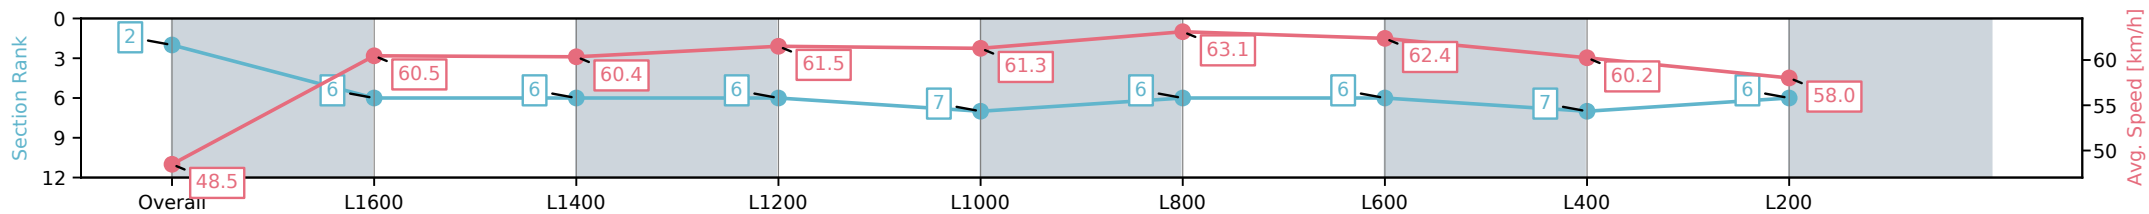

Horse/Jockey Name	RED ROOF/Sophie Mitchell
Finish Rank	2
Fastest Section Time (Section)	0:11.48 (L800)
Top Speed [km/h] (Section)	64.0 (L1000)
Race State	Finished

Morphettville SA - Professional
Race 6: Sportsbet Jockey Watch Rating 0 - 58 Handicap - 1800m

13 December 2024 - 6:04PM

Track Rating: Good 4, Weather: Fine, Rail Position: +11m Entire

Section	Overall	L1600	L1400	L1200	L1000	L800	L600	L400	L200
Section Times	1:49.86 [2] (0:14.83)	1:35.03 [6] (0:11.94)	1:23.09 [6] (0:12.00)	1:11.09 [6] (0:11.80)	0:59.29 [7] (0:11.75)	0:47.54 [6] (0:11.48)	0:36.06 [6] (0:11.62)	0:24.44 [7] (0:11.94)	0:12.50 [6] (0:12.50)
Average Speed [km/h]	48.5	60.5	60.4	61.5	61.3	63.1	62.4	60.2	58.0
Top Speed [km/h]	61.7	61.1	61.6	62.3	62.1	64.0	63.7	61.9	60.1
Avg. Dist. to Rail [m]	3.1	1.7	2.0	2.4	2.9	1.6	1.3	1.9	2.1
Avg. Stride Freq. [Hz]	2.2	2.2	2.2	2.2	2.2	2.2	2.2	2.2	2.2
Avg. Stride Length [m]	6.1	7.6	7.6	7.7	7.8	7.8	7.7	7.4	7.3

- [ ] Ranking at each section and finish
- -:-:- No data available at this section
- NA No data available