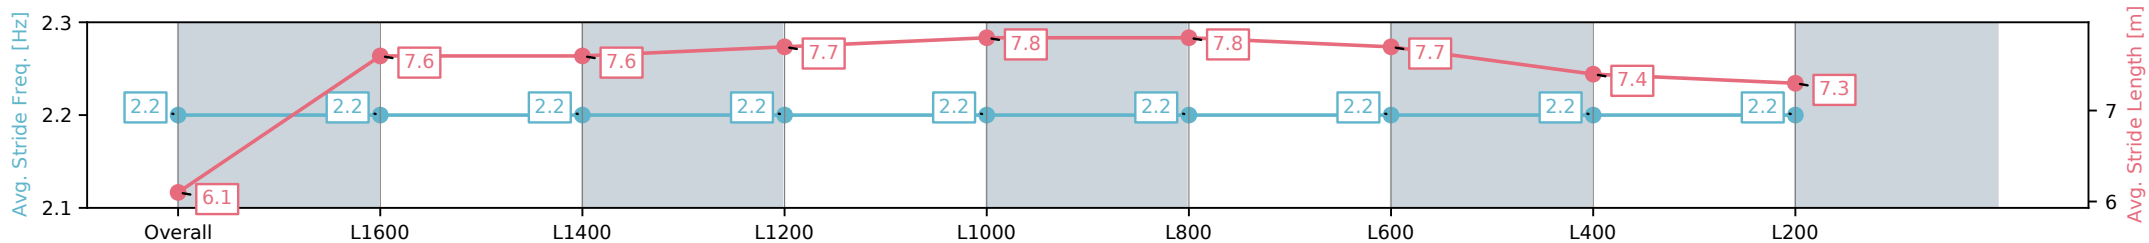

Horse/Jockey Name	RED ROOF/Sophie Mitchell
Finish Rank	2
Fastest Section Time (Section)	0:11.48 (L800)
Top Speed [km/h] (Section)	64.0 (L1000)
Race State	Finished

Morphettville SA - Professional
Race 6: Sportsbet Jockey Watch Rating 0 - 58 Handicap - 1800m

13 December 2024 - 6:04PM

Track Rating: Good 4, Weather: Fine, Rail Position: +11m Entire

Section	Overall	L1600	L1400	L1200	L1000	L800	L600	L400	L200
Section Times	1:49.86 [2] (0:14.83)	1:35.03 [6] (0:11.94)	1:23.09 [6] (0:12.00)	1:11.09 [6] (0:11.80)	0:59.29 [7] (0:11.75)	0:47.54 [6] (0:11.48)	0:36.06 [6] (0:11.62)	0:24.44 [7] (0:11.94)	0:12.50 [6] (0:12.50)
Average Speed [km/h]	48.5	60.5	60.4	61.5	61.3	63.1	62.4	60.2	58.0
Top Speed [km/h]	61.7	61.1	61.6	62.3	62.1	64.0	63.7	61.9	60.1
Avg. Dist. to Rail [m]	3.1	1.7	2.0	2.4	2.9	1.6	1.3	1.9	2.1
Avg. Stride Freq. [Hz]	2.2	2.2	2.2	2.2	2.2	2.2	2.2	2.2	2.2
Avg. Stride Length [m]	6.1	7.6	7.6	7.7	7.8	7.8	7.7	7.4	7.3

- [ ] Ranking at each section and finish
- -:-:- No data available at this section
- NA No data available