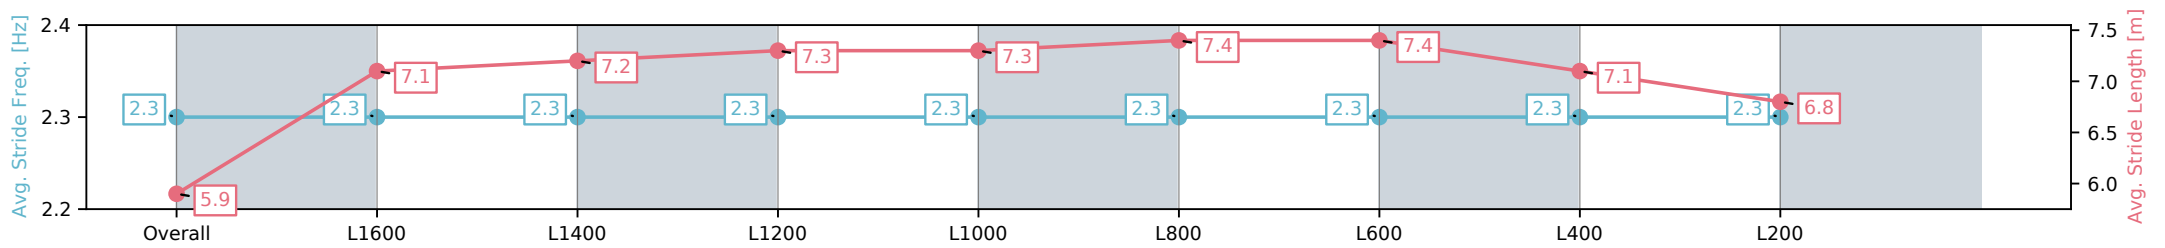

Horse/Jockey Name	BELFAST CHILD/Felicity Atkinson
Finish Rank	7
Fastest Section Time (Section)	0:11.66 (L800)
Top Speed [km/h] (Section)	63.7 (L1000)
Race State	Finished

Morphettville SA - Professional
Race 6: Sportsbet Jockey Watch Rating 0 - 58 Handicap - 1800m

13 December 2024 - 6:04PM

Track Rating: Good 4, Weather: Fine, Rail Position: +11m Entire

Section	Overall	L1600	L1400	L1200	L1000	L800	L600	L400	L200
Section Times	1:51.14 [7] (0:14.91)	1:36.23 [7] (0:12.13)	1:24.10 [8] (0:12.02)	1:12.08 [8] (0:11.79)	1:00.29 [9] (0:11.68)	0:48.61 [8] (0:11.66)	0:36.95 [9] (0:11.78)	0:25.17 [9] (0:12.28)	0:12.89 [9] (0:12.89)
Average Speed [km/h]	48.4	59.3	60.4	61.4	61.5	62.4	61.7	58.7	56.3
Top Speed [km/h]	59.8	60.3	62.2	62.4	63.0	63.7	63.1	59.5	58.0
Avg. Dist. to Rail [m]	5.8	2.3	1.7	1.3	2.2	2.5	1.6	3.7	5.1
Avg. Stride Freq. [Hz]	2.3	2.3	2.3	2.3	2.3	2.3	2.3	2.3	2.3
Avg. Stride Length [m]	5.9	7.1	7.2	7.3	7.3	7.4	7.4	7.1	6.8

[ ] Ranking at each section and finish
-:-:- No data available at this section
NA No data available