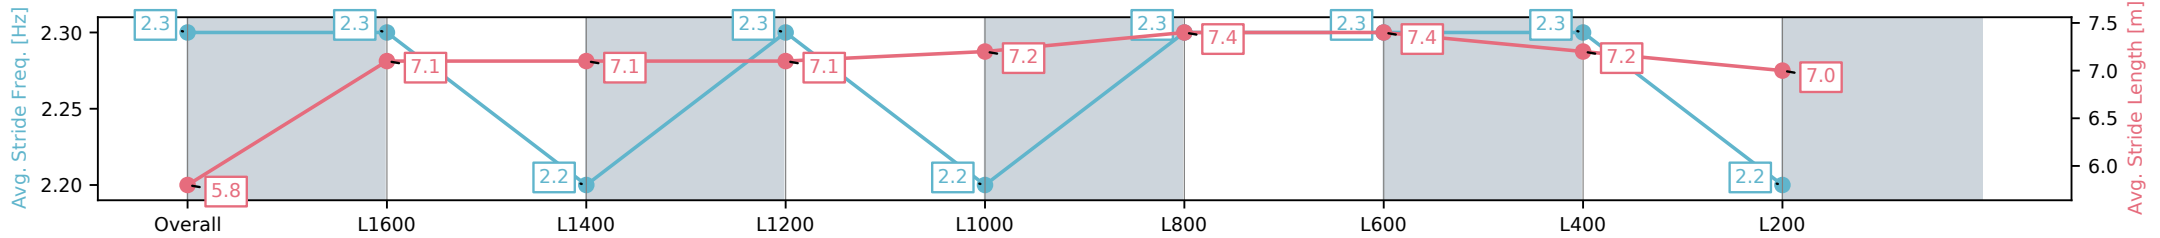

Horse/Jockey Name	GOT AN INSPIRATION/Caitlin Tootell
Finish Rank	8
Fastest Section Time (Section)	0:11.64 (L800)
Top Speed [km/h] (Section)	63.8 (L1000)
Race State	Finished

Morphettville SA - Professional
Race 6: Sportsbet Jockey Watch Rating 0 - 58 Handicap - 1800m

13 December 2024 - 6:04PM

Track Rating: Good 4, Weather: Fine, Rail Position: +11m Entire

Section	Overall	L1600	L1400	L1200	L1000	L800	L600	L400	L200
Section Times	1:51.15 [8] (0:14.94)	1:36.21 [8] (0:11.92)	1:24.29 [7] (0:11.99)	1:12.30 [7] (0:11.72)	1:00.58 [6] (0:11.80)	0:48.78 [7] (0:11.64)	0:37.14 [8] (0:11.74)	0:25.40 [8] (0:12.30)	0:13.10 [8] (0:13.10)
Average Speed [km/h]	48.2	60.4	60.2	61.6	60.9	62.0	61.4	58.7	55.3
Top Speed [km/h]	60.8	60.9	60.9	62.6	61.3	63.8	63.2	59.5	57.6
Avg. Dist. to Rail [m]	1.3	0.8	0.8	0.7	0.8	0.5	0.5	2.7	3.8
Avg. Stride Freq. [Hz]	2.3	2.3	2.2	2.3	2.2	2.3	2.3	2.3	2.2
Avg. Stride Length [m]	5.8	7.1	7.1	7.1	7.1	7.2	7.4	7.4	7.0

- [ ] Ranking at each section and finish
- -:-:- No data available at this section
- NA No data available