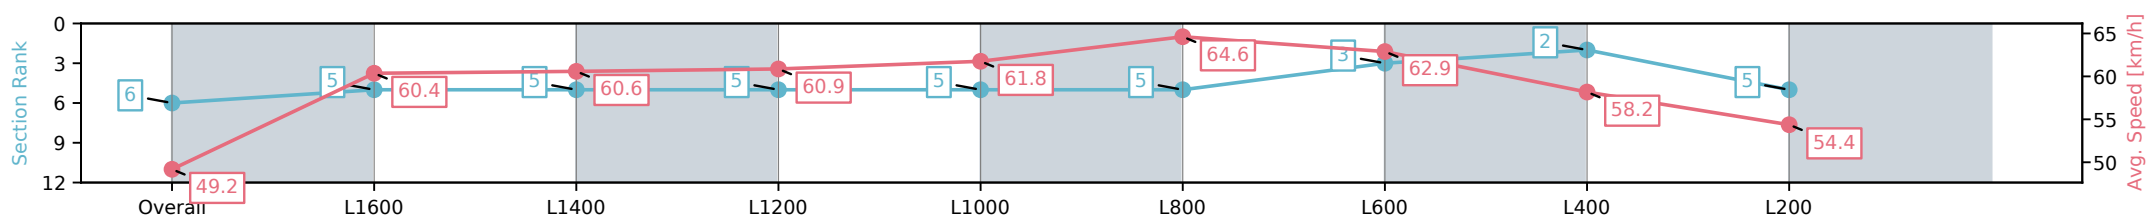

Horse/Jockey Name	HIT THE SLOPES/Justin Potter
Finish Rank	6
Fastest Section Time (Section)	0:11.25 (L800)
Top Speed [km/h] (Section)	65.2 (L1000)
Race State	Finished

Morphettville SA - Professional
Race 6: Sportsbet Jockey Watch Rating 0 - 58 Handicap - 1800m

13 December 2024 - 6:04PM

Track Rating: Good 4, Weather: Fine, Rail Position: +11m Entire

Section	Overall	L1600	L1400	L1200	L1000	L800	L600	L400	L200
Section Times	1:50.67 [6] (0:14.65)	1:36.02 [5] (0:11.92)	1:24.10 [5] (0:11.99)	1:12.11 [5] (0:11.90)	1:00.21 [5] (0:11.67)	0:48.54 [5] (0:11.25)	0:37.29 [3] (0:11.54)	0:25.75 [2] (0:12.42)	0:13.33 [5] (0:13.33)
Average Speed [km/h]	49.2	60.4	60.6	60.9	61.8	64.6	62.9	58.2	54.4
Top Speed [km/h]	62.0	61.9	61.9	61.8	63.0	65.2	64.7	60.5	57.0
Avg. Dist. to Rail [m]	3.3	2.2	2.0	2.1	3.3	2.7	1.6	2.2	2.2
Avg. Stride Freq. [Hz]	2.2	2.3	2.3	2.3	2.3	2.4	2.4	2.3	2.3
Avg. Stride Length [m]	6.2	7.3	7.4	7.4	7.4	7.1	7.3	7.2	6.7

[ ] Ranking at each section and finish
-:-:- No data available at this section
NA No data available