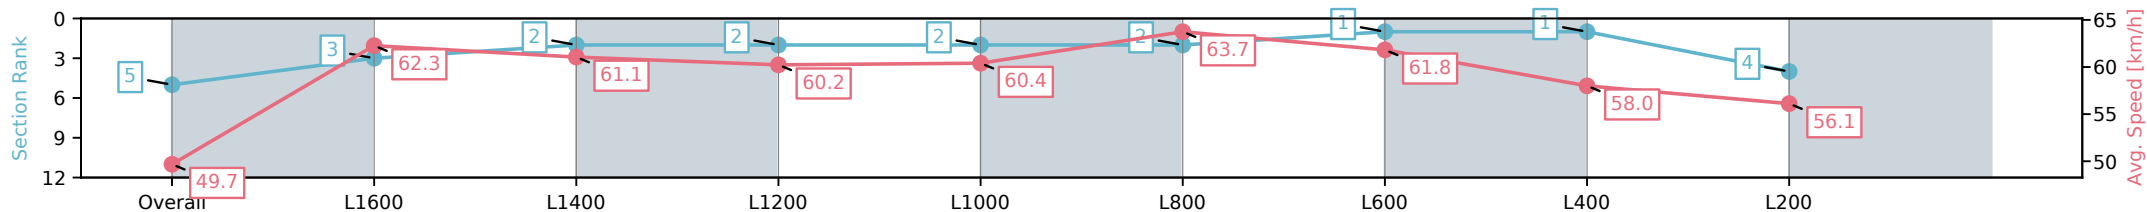

Morphettville SA - Professional
 Race 6: Sportsbet Jockey Watch Rating 0 - 58 Handicap - 1800m

13 December 2024 - 6:04PM

Track Rating: Good 4, Weather: Fine, Rail Position: +11m Entire

Section	Overall	L1600	L1400	L1200	L1000	L800	L600	L400	L200
Section Times	1:50.25 [5] (0:14.47)	1:35.78 [3] (0:11.56)	1:24.22 [2] (0:11.92)	1:12.30 [2] (0:12.01)	1:00.29 [2] (0:11.91)	0:48.38 [2] (0:11.32)	0:37.06 [1] (0:11.71)	0:25.35 [1] (0:12.43)	0:12.92 [4] (0:12.92)
Average Speed [km/h]	49.7	62.3	61.1	60.2	60.4	63.7	61.8	58.0	56.1
Top Speed [km/h]	63.4	63.0	62.2	60.8	62.4	65.4	65.7	59.7	58.0
Avg. Dist. to Rail [m]	6.6	3.1	2.0	1.6	1.7	0.4	1.3	0.9	0.5
Avg. Stride Freq. [Hz]	2.2	2.3	2.3	2.3	2.2	2.3	2.4	2.3	2.2
Avg. Stride Length [m]	6.3	7.4	7.4	7.4	7.4	7.5	7.6	7.2	6.9