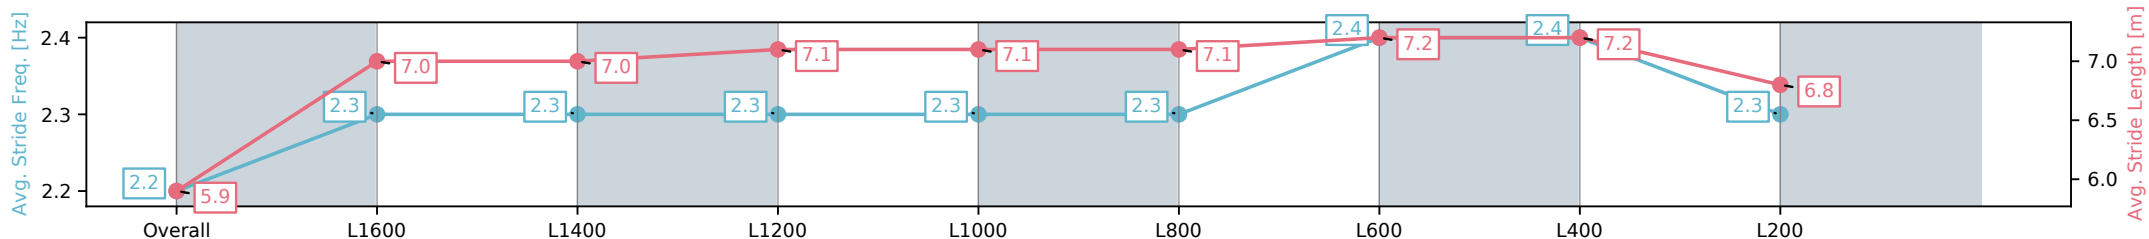

13 December 2024 - 6:04PM

Track Rating: Good 4, Weather: Fine, Rail Position: +11m Entire

Section	Overall	L1600	L1400	L1200	L1000	L800	L600	L400	L200
Section Times	1:49.77 [1] (0:15.17)	1:34.60 [9] (0:11.96)	1:22.64 [9] (0:11.98)	1:10.66 [9] (0:11.70)	0:58.96 [8] (0:11.73)	0:47.23 [9] (0:11.45)	0:35.78 [7] (0:11.32)	0:24.46 [6] (0:11.79)	0:12.67 [1] (0:12.67)
Average Speed [km/h]	47.5	60.1	60.2	61.7	61.3	63.4	64.3	61.2	57.2
Top Speed [km/h]	60.9	60.7	61.4	62.7	62.5	64.5	64.8	63.4	59.6
Avg. Dist. to Rail [m]	5.5	1.1	0.8	0.6	1.1	1.7	2.4	4.2	5.9
Avg. Stride Freq. [Hz]	2.2	2.3	2.3	2.3	2.3	2.3	2.4	2.4	2.3
Avg. Stride Length [m]	5.9	7.0	7.0	7.1	7.1	7.1	7.2	7.2	6.8