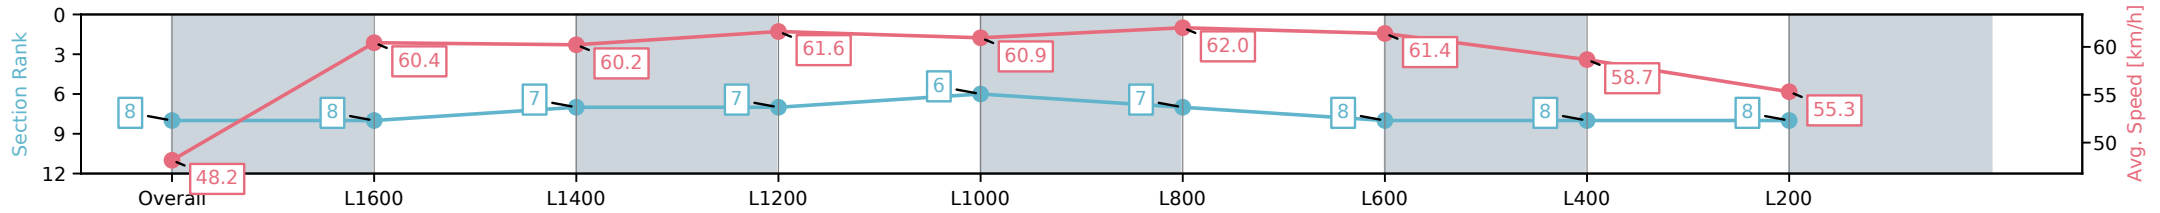

Horse/Jockey Name	GOT AN INSPIRATION/Caitlin Tootell
Finish Rank	8
Fastest Section Time (Section)	0:11.64 (L800)
Top Speed [km/h] (Section)	63.8 (L1000)
Race State	Finished

Morphettville SA - Professional
Race 6: Sportsbet Jockey Watch Rating 0 - 58 Handicap - 1800m

13 December 2024 - 6:04PM

Track Rating: Good 4, Weather: Fine, Rail Position: +11m Entire

Section	Overall	L1600	L1400	L1200	L1000	L800	L600	L400	L200
Section Times	1:51.15 [8] (0:14.94)	1:36.21 [8] (0:11.92)	1:24.29 [7] (0:11.99)	1:12.30 [7] (0:11.72)	1:00.58 [6] (0:11.80)	0:48.78 [7] (0:11.64)	0:37.14 [8] (0:11.74)	0:25.40 [8] (0:12.30)	0:13.10 [8] (0:13.10)
Average Speed [km/h]	48.2	60.4	60.2	61.6	60.9	62.0	61.4	58.7	55.3
Top Speed [km/h]	60.8	60.9	60.9	62.6	61.3	63.8	63.2	59.5	57.6
Avg. Dist. to Rail [m]	1.3	0.8	0.8	0.7	0.8	0.5	0.5	2.7	3.8
Avg. Stride Freq. [Hz]	2.3	2.3	2.2	2.3	2.2	2.3	2.3	2.3	2.2
Avg. Stride Length [m]	5.8	7.1	7.1	7.1	7.1	7.2	7.4	7.4	7.0

- [ ] Ranking at each section and finish
- -:-:- No data available at this section
- NA No data available