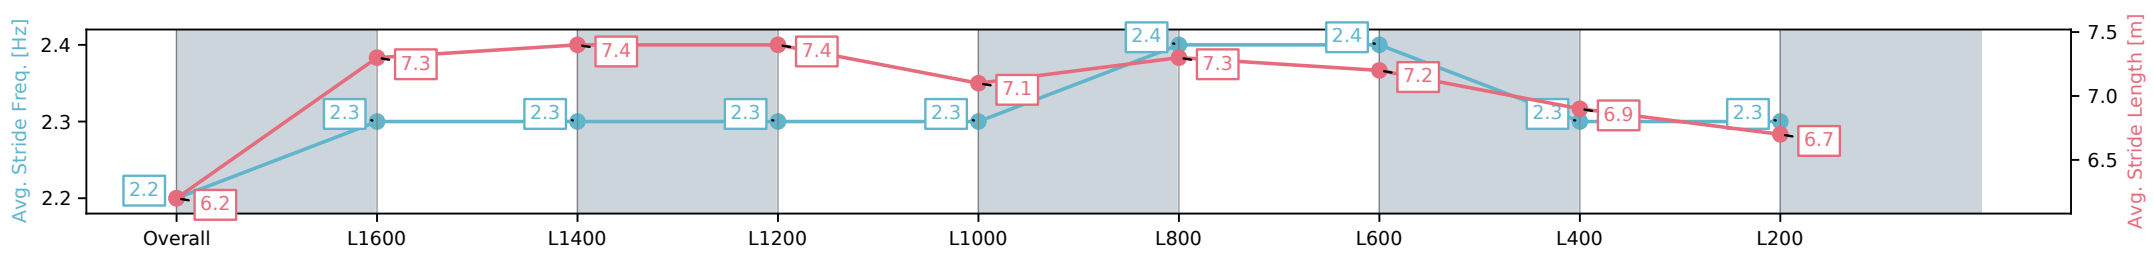

Horse/Jockey Name	HIT THE SLOPES/Justin Potter
Finish Rank	6
Fastest Section Time (Section)	0:11.25 (L800)
Top Speed [km/h] (Section)	65.2 (L1000)
Race State	Finished

Morphettville SA - Professional
Race 6: Sportsbet Jockey Watch Rating 0 - 58 Handicap - 1800m

13 December 2024 - 6:04PM

Track Rating: Good 4, Weather: Fine, Rail Position: +11m Entire

Section	Overall	L1600	L1400	L1200	L1000	L800	L600	L400	L200
Section Times	1:50.67 [6] (0:14.65)	1:36.02 [5] (0:11.92)	1:24.10 [5] (0:11.99)	1:12.11 [5] (0:11.90)	1:00.21 [5] (0:11.67)	0:48.54 [5] (0:11.25)	0:37.29 [3] (0:11.54)	0:25.75 [2] (0:12.42)	0:13.33 [5] (0:13.33)
Average Speed [km/h]	49.2	60.4	60.6	60.9	61.8	64.6	62.9	58.2	54.4
Top Speed [km/h]	62.0	61.9	61.9	61.8	63.0	65.2	64.7	60.5	57.0
Avg. Dist. to Rail [m]	3.3	2.2	2.0	2.1	3.3	2.7	1.6	2.2	2.2
Avg. Stride Freq. [Hz]	2.2	2.3	2.3	2.3	2.3	2.4	2.4	2.3	2.3
Avg. Stride Length [m]	6.2	7.3	7.4	7.4	7.4	7.1	7.3	7.2	6.7

[ ] Ranking at each section and finish
-:-:- No data available at this section
NA No data available