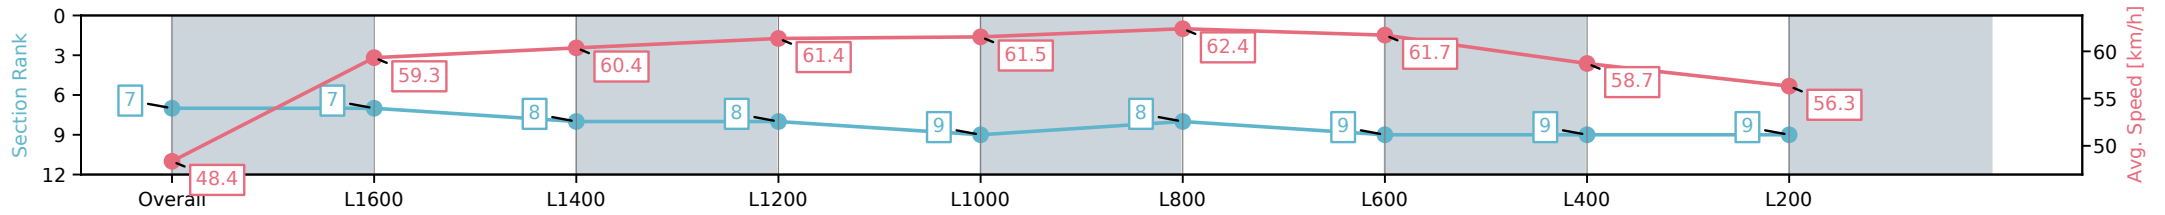

Horse/Jockey Name	BELFAST CHILD/Felicity Atkinson
Finish Rank	7
Fastest Section Time (Section)	0:11.66 (L800)
Top Speed [km/h] (Section)	63.7 (L1000)
Race State	Finished

Morphettville SA - Professional
Race 6: Sportsbet Jockey Watch Rating 0 - 58 Handicap - 1800m

13 December 2024 - 6:04PM

Track Rating: Good 4, Weather: Fine, Rail Position: +11m Entire

Section	Overall	L1600	L1400	L1200	L1000	L800	L600	L400	L200
Section Times	1:51.14 [7] (0:14.91)	1:36.23 [7] (0:12.13)	1:24.10 [8] (0:12.02)	1:12.08 [8] (0:11.79)	1:00.29 [9] (0:11.68)	0:48.61 [8] (0:11.66)	0:36.95 [9] (0:11.78)	0:25.17 [9] (0:12.28)	0:12.89 [9] (0:12.89)
Average Speed [km/h]	48.4	59.3	60.4	61.4	61.5	62.4	61.7	58.7	56.3
Top Speed [km/h]	59.8	60.3	62.2	62.4	63.0	63.7	63.1	59.5	58.0
Avg. Dist. to Rail [m]	5.8	2.3	1.7	1.3	2.2	2.5	1.6	3.7	5.1
Avg. Stride Freq. [Hz]	2.3	2.3	2.3	2.3	2.3	2.3	2.3	2.3	2.3
Avg. Stride Length [m]	5.9	7.1	7.2	7.3	7.3	7.4	7.4	7.1	6.8

[ ] Ranking at each section and finish
-:-:- No data available at this section
NA No data available