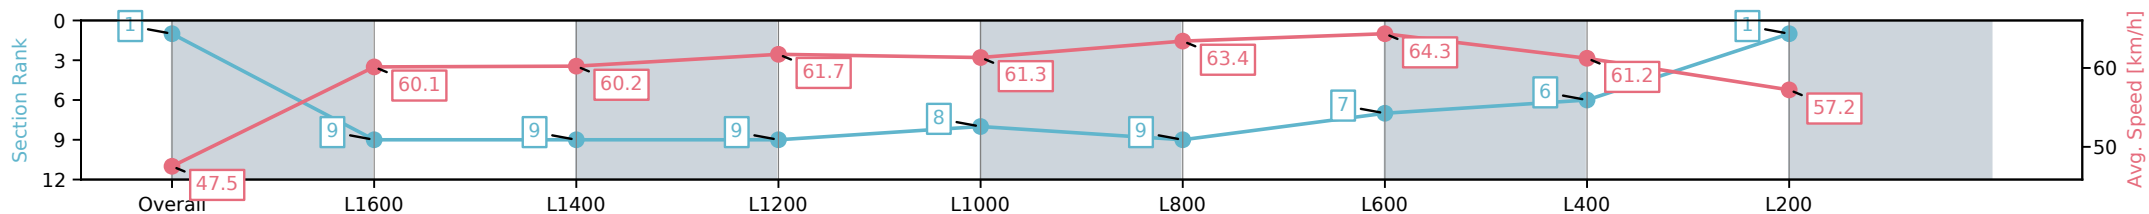

13 December 2024 - 6:04PM

Track Rating: Good 4, Weather: Fine, Rail Position: +11m Entire

Section	Overall	L1600	L1400	L1200	L1000	L800	L600	L400	L200
Section Times	1:49.77 [1] (0:15.17)	1:34.60 [9] (0:11.96)	1:22.64 [9] (0:11.98)	1:10.66 [9] (0:11.70)	0:58.96 [8] (0:11.73)	0:47.23 [9] (0:11.45)	0:35.78 [7] (0:11.32)	0:24.46 [6] (0:11.79)	0:12.67 [1] (0:12.67)
Average Speed [km/h]	47.5	60.1	60.2	61.7	61.3	63.4	64.3	61.2	57.2
Top Speed [km/h]	60.9	60.7	61.4	62.7	62.5	64.5	64.8	63.4	59.6
Avg. Dist. to Rail [m]	5.5	1.1	0.8	0.6	1.1	1.7	2.4	4.2	5.9
Avg. Stride Freq. [Hz]	2.2	2.3	2.3	2.3	2.3	2.3	2.4	2.4	2.3
Avg. Stride Length [m]	5.9	7.0	7.0	7.1	7.1	7.1	7.2	7.2	6.8