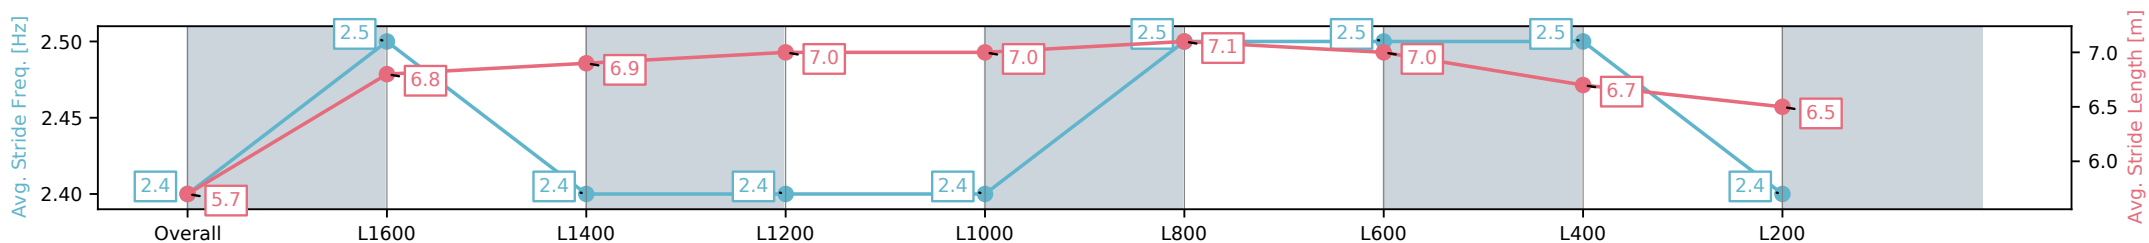

Horse/Jockey Name	SAVATOFF/Jake Toeroek
Finish Rank	3
Fastest Section Time (Section)	0:11.34 (L800)
Top Speed [km/h] (Section)	64.7 (L1000)
Race State	Finished

Morphettville SA - Professional
Race 6: Sportsbet Jockey Watch Rating 0 - 58 Handicap - 1800m

13 December 2024 - 6:04PM

Track Rating: Good 4, Weather: Fine, Rail Position: +11m Entire

Section	Overall	L1600	L1400	L1200	L1000	L800	L600	L400	L200
Section Times	1:50.12 [3] (0:14.63)	1:35.49 [4] (0:11.61)	1:23.88 [4] (0:12.09)	1:11.79 [4] (0:11.98)	0:59.81 [4] (0:11.80)	0:48.01 [4] (0:11.34)	0:36.67 [4] (0:11.69)	0:24.98 [5] (0:12.10)	0:12.88 [3] (0:12.88)
Average Speed [km/h]	49.2	62.0	60.3	60.6	61.1	63.8	62.1	59.7	56.2
Top Speed [km/h]	62.7	62.9	62.1	61.4	62.7	64.7	64.2	60.9	58.4
Avg. Dist. to Rail [m]	2.2	1.9	2.9	2.6	2.6	1.7	1.3	2.9	3.8
Avg. Stride Freq. [Hz]	2.4	2.5	2.4	2.4	2.4	2.5	2.5	2.5	2.4
Avg. Stride Length [m]	5.7	6.8	6.9	7.0	7.0	7.1	7.0	6.7	6.5

- [ ] Ranking at each section and finish
- -:-:- No data available at this section
- NA No data available