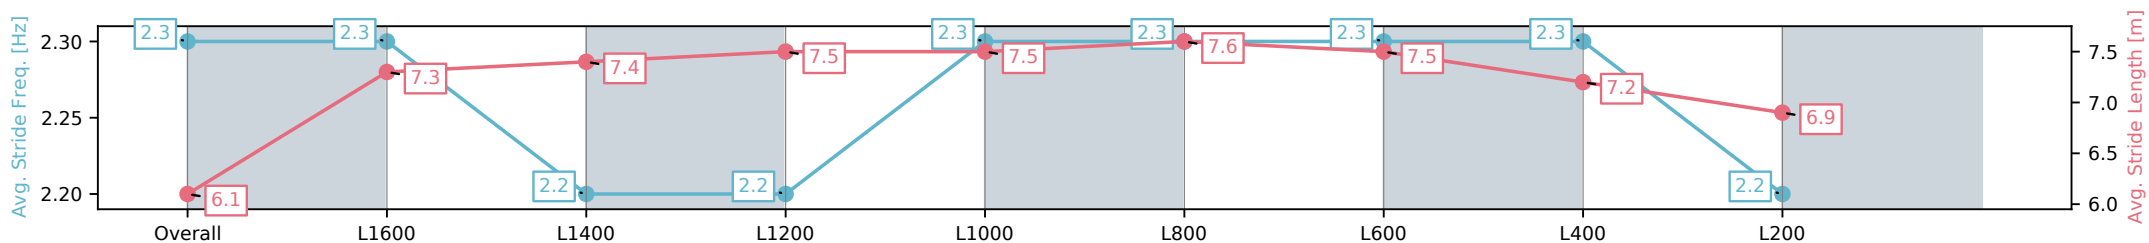

Horse/Jockey Name	SEAFARING/Lachlan Neindorf
Finish Rank	4
Fastest Section Time (Section)	0:11.47 (L800)
Top Speed [km/h] (Section)	64.2 (L800)
Race State	Finished

Morphettville SA - Professional
Race 6: Sportsbet Jockey Watch Rating 0 - 58 Handicap - 1800m

13 December 2024 - 6:04PM

Track Rating: Good 4, Weather: Fine, Rail Position: +11m Entire

Section	Overall	L1600	L1400	L1200	L1000	L800	L600	L400	L200
Section Times	1:50.18 [4] (0:14.38)	1:35.80 [2] (0:11.83)	1:23.97 [3] (0:12.11)	1:11.86 [3] (0:11.98)	0:59.88 [3] (0:11.79)	0:48.09 [3] (0:11.47)	0:36.62 [5] (0:11.57)	0:25.04 [4] (0:12.02)	0:13.02 [2] (0:13.02)
Average Speed [km/h]	50.1	60.9	59.8	60.4	61.1	63.3	62.7	60.1	55.6
Top Speed [km/h]	62.9	61.9	61.4	61.6	62.9	63.9	64.2	61.9	58.1
Avg. Dist. to Rail [m]	5.4	2.2	1.8	1.7	3.1	2.2	1.4	3.7	5.0
Avg. Stride Freq. [Hz]	2.3	2.3	2.2	2.2	2.3	2.3	2.3	2.3	2.2
Avg. Stride Length [m]	6.1	7.3	7.4	7.5	7.5	7.6	7.5	7.2	6.9

- [ ] Ranking at each section and finish
- -:-:- No data available at this section
- NA No data available