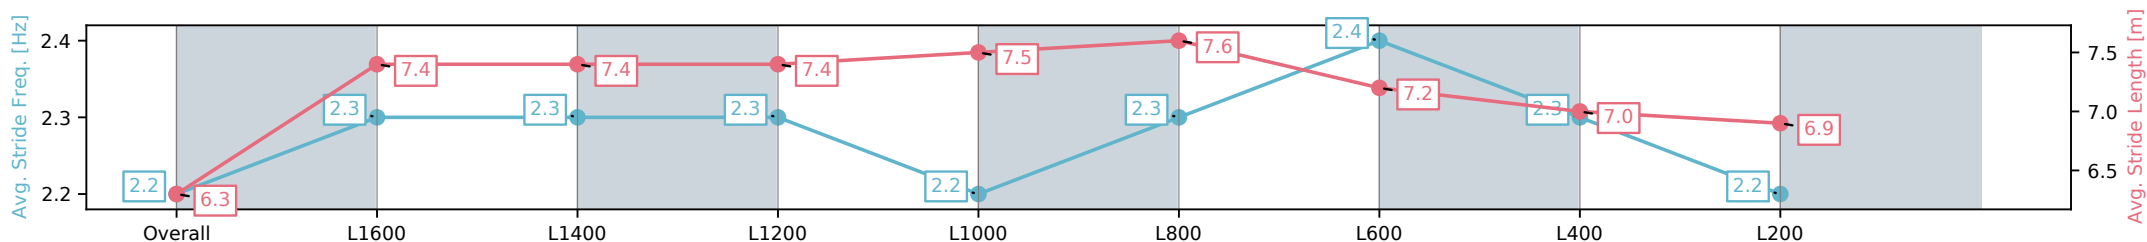

Morphettville SA - Professional
 Race 6: Sportsbet Jockey Watch Rating 0 - 58 Handicap - 1800m

13 December 2024 - 6:04PM

Track Rating: Good 4, Weather: Fine, Rail Position: +11m Entire

Section	Overall	L1600	L1400	L1200	L1000	L800	L600	L400	L200
Section Times	1:50.25 [5] (0:14.47)	1:35.78 [3] (0:11.56)	1:24.22 [2] (0:11.92)	1:12.30 [2] (0:12.01)	1:00.29 [2] (0:11.91)	0:48.38 [2] (0:11.32)	0:37.06 [1] (0:11.71)	0:25.35 [1] (0:12.43)	0:12.92 [4] (0:12.92)
Average Speed [km/h]	49.7	62.3	61.1	60.2	60.4	63.7	61.8	58.0	56.1
Top Speed [km/h]	63.4	63.0	62.2	60.8	62.4	65.4	65.7	59.7	58.0
Avg. Dist. to Rail [m]	6.6	3.1	2.0	1.6	1.7	0.4	1.3	0.9	0.5
Avg. Stride Freq. [Hz]	2.2	2.3	2.3	2.3	2.2	2.3	2.4	2.3	2.2
Avg. Stride Length [m]	6.3	7.4	7.4	7.4	7.4	7.5	7.6	7.2	6.9