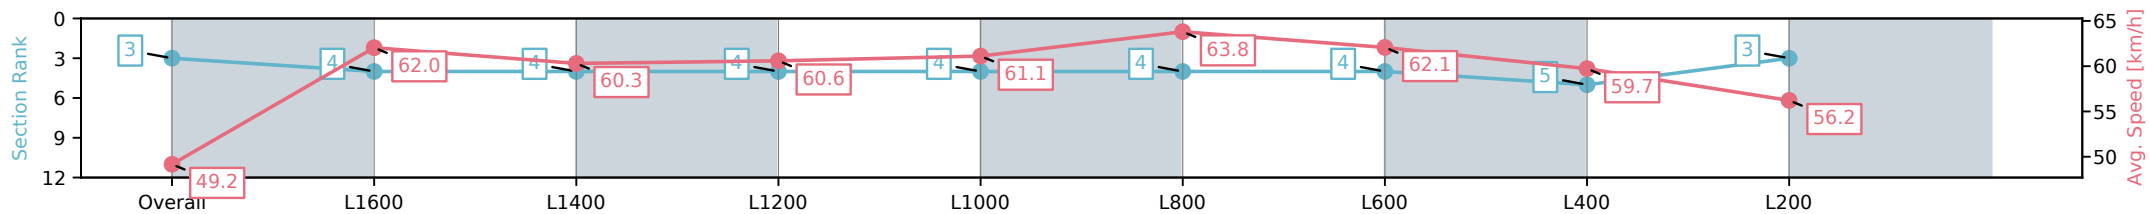

Horse/Jockey Name	SAVATOFF/Jake Toeroek
Finish Rank	3
Fastest Section Time (Section)	0:11.34 (L800)
Top Speed [km/h] (Section)	64.7 (L1000)
Race State	Finished

Morphettville SA - Professional
Race 6: Sportsbet Jockey Watch Rating 0 - 58 Handicap - 1800m

13 December 2024 - 6:04PM

Track Rating: Good 4, Weather: Fine, Rail Position: +11m Entire

Section	Overall	L1600	L1400	L1200	L1000	L800	L600	L400	L200
Section Times	1:50.12 [3] (0:14.63)	1:35.49 [4] (0:11.61)	1:23.88 [4] (0:12.09)	1:11.79 [4] (0:11.98)	0:59.81 [4] (0:11.80)	0:48.01 [4] (0:11.34)	0:36.67 [4] (0:11.69)	0:24.98 [5] (0:12.10)	0:12.88 [3] (0:12.88)
Average Speed [km/h]	49.2	62.0	60.3	60.6	61.1	63.8	62.1	59.7	56.2
Top Speed [km/h]	62.7	62.9	62.1	61.4	62.7	64.7	64.2	60.9	58.4
Avg. Dist. to Rail [m]	2.2	1.9	2.9	2.6	2.6	1.7	1.3	2.9	3.8
Avg. Stride Freq. [Hz]	2.4	2.5	2.4	2.4	2.4	2.5	2.5	2.5	2.4
Avg. Stride Length [m]	5.7	6.8	6.9	7.0	7.0	7.1	7.0	6.7	6.5

- [ ] Ranking at each section and finish
- -:-:- No data available at this section
- NA No data available