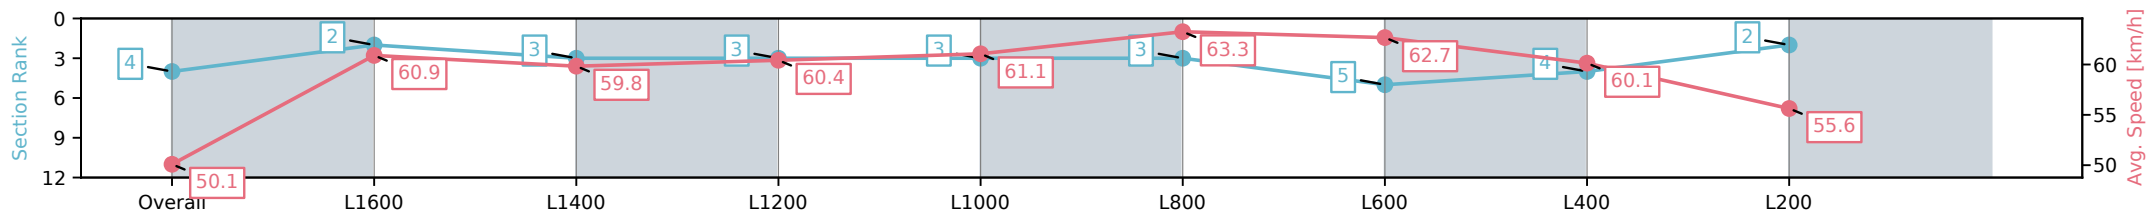

Horse/Jockey Name	SEAFARING/Lachlan Neindorf
Finish Rank	4
Fastest Section Time (Section)	0:11.47 (L800)
Top Speed [km/h] (Section)	64.2 (L800)
Race State	Finished

Morphettville SA - Professional
Race 6: Sportsbet Jockey Watch Rating 0 - 58 Handicap - 1800m

13 December 2024 - 6:04PM

Track Rating: Good 4, Weather: Fine, Rail Position: +11m Entire

Section	Overall	L1600	L1400	L1200	L1000	L800	L600	L400	L200
Section Times	1:50.18 [4] (0:14.38)	1:35.80 [2] (0:11.83)	1:23.97 [3] (0:12.11)	1:11.86 [3] (0:11.98)	0:59.88 [3] (0:11.79)	0:48.09 [3] (0:11.47)	0:36.62 [5] (0:11.57)	0:25.04 [4] (0:12.02)	0:13.02 [2] (0:13.02)
Average Speed [km/h]	50.1	60.9	59.8	60.4	61.1	63.3	62.7	60.1	55.6
Top Speed [km/h]	62.9	61.9	61.4	61.6	62.9	63.9	64.2	61.9	58.1
Avg. Dist. to Rail [m]	5.4	2.2	1.8	1.7	3.1	2.2	1.4	3.7	5.0
Avg. Stride Freq. [Hz]	2.3	2.3	2.2	2.2	2.3	2.3	2.3	2.3	2.2
Avg. Stride Length [m]	6.1	7.3	7.4	7.5	7.5	7.6	7.5	7.2	6.9

- [ ] Ranking at each section and finish
- -:-:- No data available at this section
- NA No data available