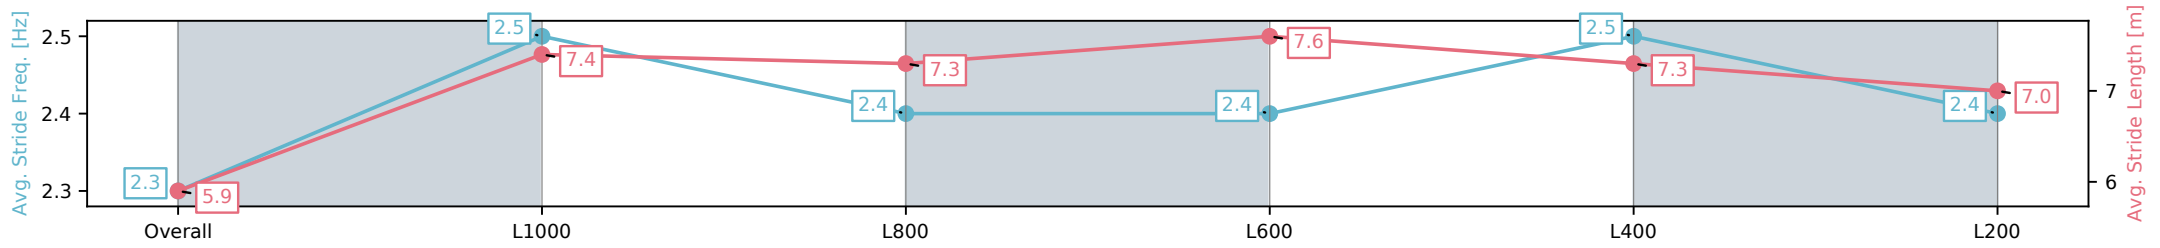

Horse/Jockey Name	GILMORE/Emily Finnegan
Finish Rank	6
Fastest Section Time (Section)	0:10.98 (L600)
Top Speed [km/h] (Section)	68.0 (L800)
Race State	Finished

Morphettville SA - Professional
Race 4: Hahn Fillies & Mares Rating 0 - 62 Handicap - 1200m

13 December 2024 - 4:50PM

Track Rating: Good 4, Weather: Fine, Rail Position: +11m Entire

Section	Overall	L1000	L800	L600	L400	L200
Section Times	1:11.18 [6] (0:14.65)	0:56.53 [7] (0:11.02)	0:45.51 [7] (0:11.52)	0:33.99 [7] (0:10.98)	0:23.01 [7] (0:11.01)	0:12.00 [7] (0:12.00)
Average Speed [km/h]	49.1	65.4	62.9	66.6	65.9	60.0
Top Speed [km/h]	65.7	67.2	64.9	68.0	66.8	65.9
Avg. Dist. to Rail [m]	4.3	2.5	2.1	3.1	6.9	5.9
Avg. Stride Freq. [Hz]	2.3	2.5	2.4	2.4	2.5	2.4
Avg. Stride Length [m]	5.9	7.4	7.3	7.6	7.3	7.0

[ ] Ranking at each section and finish
-:-:- No data available at this section
NA No data available