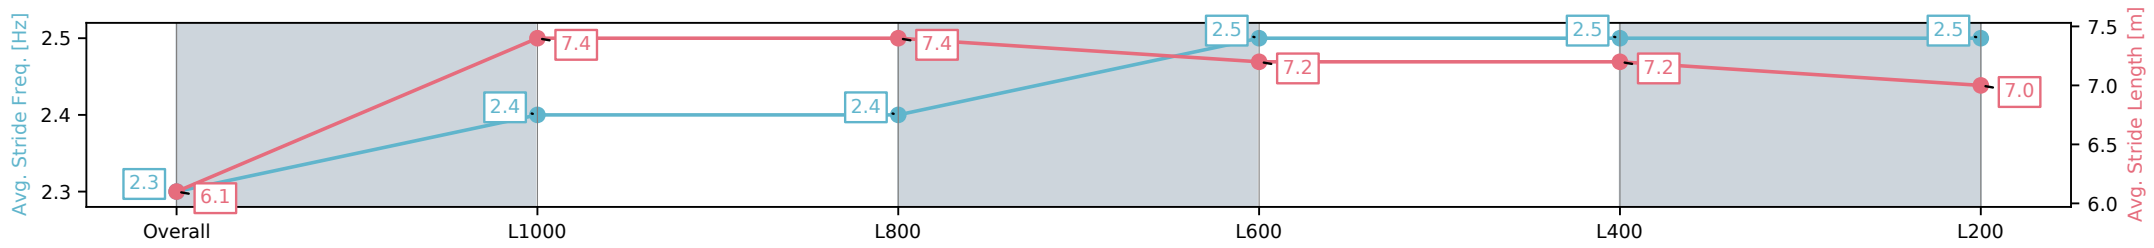

Horse/Jockey Name	MISS REMSKI/Teagan Voorham
Finish Rank	1
Fastest Section Time (Section)	0:11.07 (L1000)
Top Speed [km/h] (Section)	66.1 (Overall)
Race State	Finished

Morphettville SA - Professional
Race 4: Hahn Fillies & Mares Rating 0 - 62 Handicap - 1200m
13 December 2024 - 4:50PM
Track Rating: Good 4, Weather: Fine, Rail Position: +11m Entire

Section	Overall	L1000	L800	L600	L400	L200
Section Times	1:10.48 [1] (0:14.07)	0:56.41 [2] (0:11.07)	0:45.34 [2] (0:11.24)	0:34.10 [2] (0:11.21)	0:22.89 [1] (0:11.23)	0:11.66 [1] (0:11.66)
Average Speed [km/h]	51.2	65.0	64.5	64.9	64.5	61.7
Top Speed [km/h]	66.0	66.1	65.3	66.1	65.2	63.6
Avg. Dist. to Rail [m]	1.2	1.0	1.4	2.3	4.7	3.9
Avg. Stride Freq. [Hz]	2.3	2.4	2.4	2.5	2.5	2.5
Avg. Stride Length [m]	6.1	7.4	7.4	7.2	7.2	7.0

[ ] Ranking at each section and finish
-:-:- No data available at this section
NA No data available