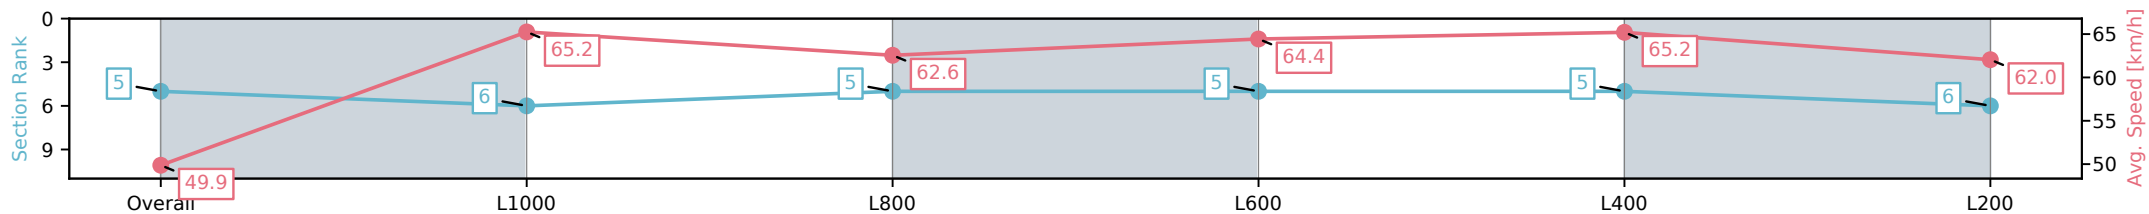

Horse/Jockey Name	LOCA BELLA/Jason Holder
Finish Rank	5
Fastest Section Time (Section)	0:11.03 (L1000)
Top Speed [km/h] (Section)	66.9 (L600)
Race State	Finished

Morphettville SA - Professional
Race 4: Hahn Fillies & Mares Rating 0 - 62 Handicap - 1200m

13 December 2024 - 4:50PM

Track Rating: Good 4, Weather: Fine, Rail Position: +11m Entire

Section	Overall	L1000	L800	L600	L400	L200
Section Times	1:10.77 [5] (0:14.45)	0:56.32 [6] (0:11.03)	0:45.29 [5] (0:11.47)	0:33.82 [5] (0:11.17)	0:22.65 [5] (0:11.05)	0:11.60 [6] (0:11.60)
Average Speed [km/h]	49.9	65.2	62.6	64.4	65.2	62.0
Top Speed [km/h]	65.7	66.1	63.6	65.0	66.9	65.6
Avg. Dist. to Rail [m]	4.8	0.9	0.9	0.6	1.8	2.5
Avg. Stride Freq. [Hz]	2.5	2.6	2.5	2.5	2.6	2.5
Avg. Stride Length [m]	5.6	6.9	7.0	7.0	7.0	6.9

- [ ] Ranking at each section and finish
- -:-:- No data available at this section
- NA No data available