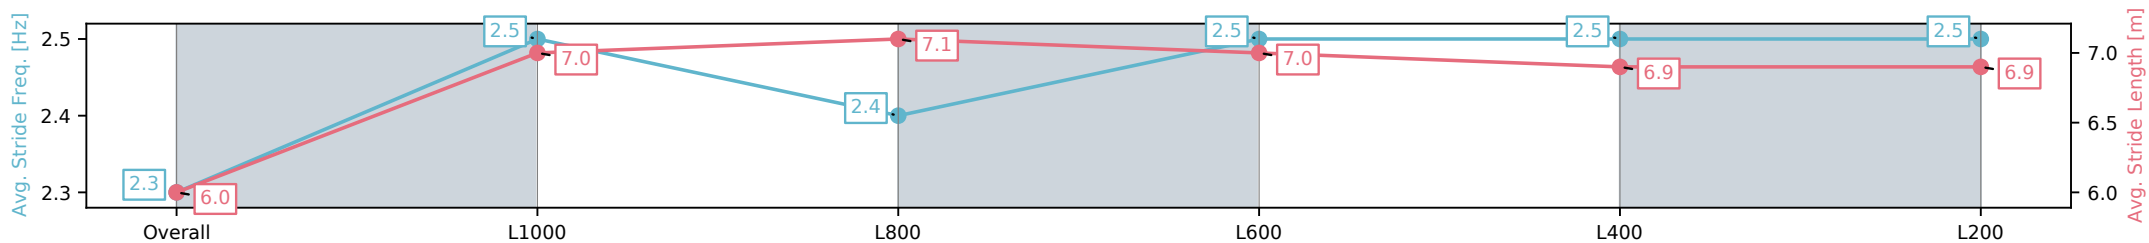

Morphettville SA - Professional  
 Race 4: Hahn Fillies & Mares Rating 0 - 62 Handicap - 1200m

13 December 2024 - 4:50PM

Track Rating: Good 4, Weather: Fine, Rail Position: +11m Entire

Section	Overall	L1000	L800	L600	L400	L200
Section Times	1:10.55 [3] (0:13.92)	0:56.63 [1] (0:11.09)	0:45.54 [1] (0:11.40)	0:34.14 [3] (0:11.23)	0:22.91 [2] (0:11.23)	0:11.68 [2] (0:11.68)
Average Speed [km/h]	51.7	64.9	63.2	64.1	64.1	61.7
Top Speed [km/h]	67.5	67.0	64.5	64.6	64.6	63.7
Avg. Dist. to Rail [m]	6.3	2.3	0.2	0.1	0.6	0.4
Avg. Stride Freq. [Hz]	2.3	2.5	2.4	2.5	2.5	2.5
Avg. Stride Length [m]	6.0	7.0	7.1	7.0	6.9	6.9