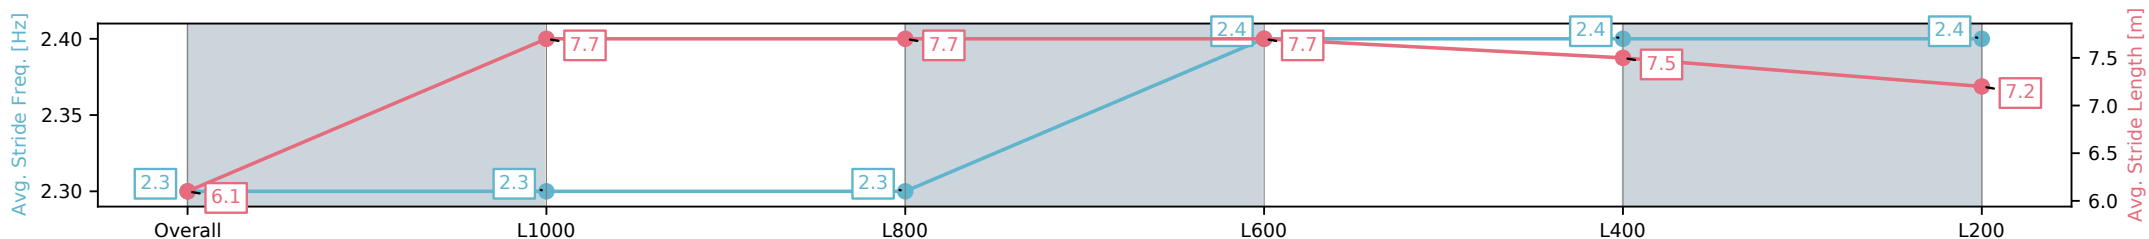

Horse/Jockey Name	LISELLE'S LUCK/Matthew Chadwick
Finish Rank	4
Fastest Section Time (Section)	0:10.95 (L400)
Top Speed [km/h] (Section)	67.1 (L600)
Race State	Finished

Morphettville SA - Professional
Race 4: Hahn Fillies & Mares Rating 0 - 62 Handicap - 1200m

13 December 2024 - 4:50PM

Track Rating: Good 4, Weather: Fine, Rail Position: +11m Entire

Section	Overall	L1000	L800	L600	L400	L200
Section Times	1:10.63 [4] (0:14.31)	0:56.32 [5] (0:11.21)	0:45.11 [6] (0:11.52)	0:33.59 [6] (0:11.10)	0:22.49 [6] (0:10.95)	0:11.54 [5] (0:11.54)
Average Speed [km/h]	50.3	64.2	62.9	65.4	66.0	62.5
Top Speed [km/h]	63.7	66.0	64.3	67.0	67.1	64.2
Avg. Dist. to Rail [m]	4.2	2.7	1.4	1.6	4.4	4.3
Avg. Stride Freq. [Hz]	2.3	2.3	2.3	2.4	2.4	2.4
Avg. Stride Length [m]	6.1	7.7	7.7	7.7	7.5	7.2

- [ ] Ranking at each section and finish
- -:-:- No data available at this section
- NA No data available