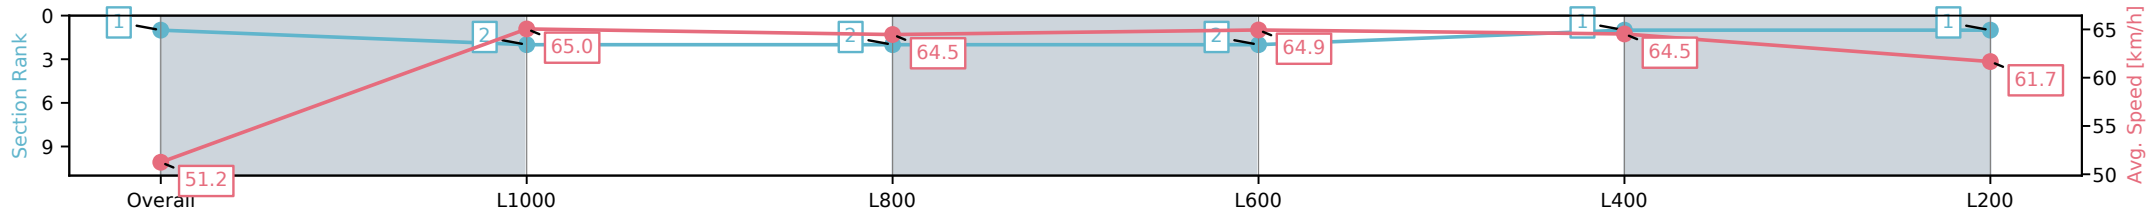

Horse/Jockey Name	MISS REMSKI/Teagan Voorham
Finish Rank	1
Fastest Section Time (Section)	0:11.07 (L1000)
Top Speed [km/h] (Section)	66.1 (Overall)
Race State	Finished

Morphettville SA - Professional
Race 4: Hahn Fillies & Mares Rating 0 - 62 Handicap - 1200m
13 December 2024 - 4:50PM
Track Rating: Good 4, Weather: Fine, Rail Position: +11m Entire

Section	Overall	L1000	L800	L600	L400	L200
Section Times	1:10.48 [1] (0:14.07)	0:56.41 [2] (0:11.07)	0:45.34 [2] (0:11.24)	0:34.10 [2] (0:11.21)	0:22.89 [1] (0:11.23)	0:11.66 [1] (0:11.66)
Average Speed [km/h]	51.2	65.0	64.5	64.9	64.5	61.7
Top Speed [km/h]	66.0	66.1	65.3	66.1	65.2	63.6
Avg. Dist. to Rail [m]	1.2	1.0	1.4	2.3	4.7	3.9
Avg. Stride Freq. [Hz]	2.3	2.4	2.4	2.5	2.5	2.5
Avg. Stride Length [m]	6.1	7.4	7.4	7.2	7.2	7.0

[ ] Ranking at each section and finish
-:-:- No data available at this section
NA No data available