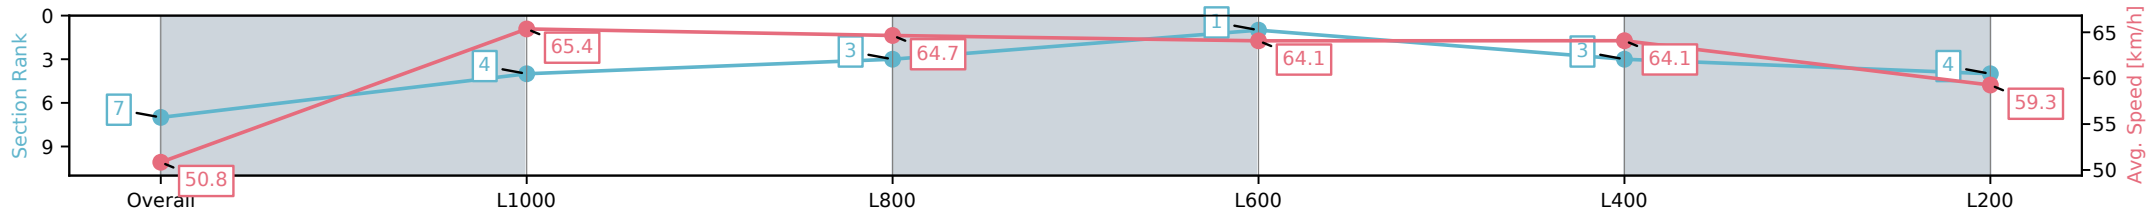

Horse/Jockey Name	EXALTED KATE/Brooke King
Finish Rank	7
Fastest Section Time (Section)	0:11.03 (L1000)
Top Speed [km/h] (Section)	67.2 (Overall)
Race State	Finished

Morphettville SA - Professional
Race 4: Hahn Fillies & Mares Rating 0 - 62 Handicap - 1200m
13 December 2024 - 4:50PM
Track Rating: Good 4, Weather: Fine, Rail Position: +11m Entire

Section	Overall	L1000	L800	L600	L400	L200
Section Times	1:11.19 [7] (0:14.12)	0:57.07 [4] (0:11.03)	0:46.04 [3] (0:11.22)	0:34.82 [1] (0:11.36)	0:23.46 [3] (0:11.31)	0:12.15 [4] (0:12.15)
Average Speed [km/h]	50.8	65.4	64.7	64.1	64.1	59.3
Top Speed [km/h]	67.2	67.2	66.6	66.5	65.6	63.3
Avg. Dist. to Rail [m]	1.5	2.2	1.6	2.3	5.1	3.8
Avg. Stride Freq. [Hz]	2.3	2.4	2.4	2.5	2.5	2.4
Avg. Stride Length [m]	6.1	7.5	7.4	7.2	7.0	6.8

[ ] Ranking at each section and finish
-:-:- No data available at this section
NA No data available