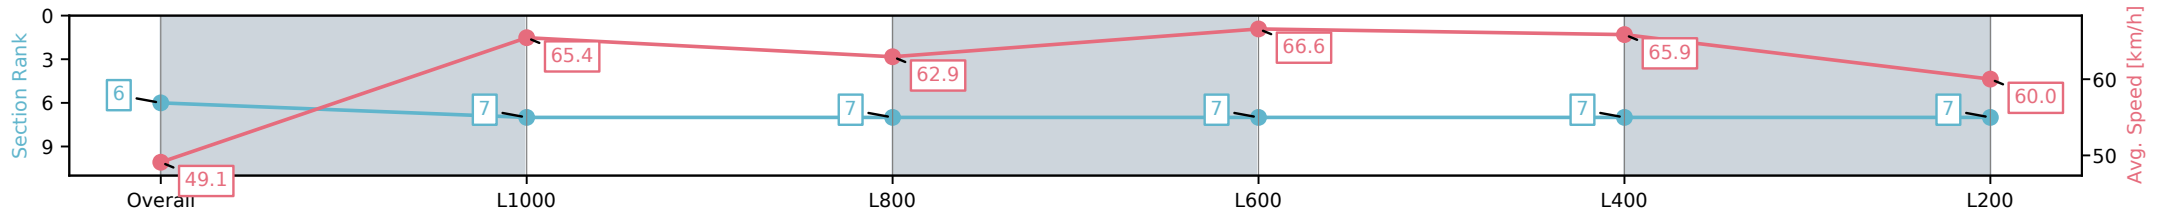

Horse/Jockey Name	GILMORE/Emily Finnegan
Finish Rank	6
Fastest Section Time (Section)	0:10.98 (L600)
Top Speed [km/h] (Section)	68.0 (L800)
Race State	Finished

Morphettville SA - Professional
Race 4: Hahn Fillies & Mares Rating 0 - 62 Handicap - 1200m

13 December 2024 - 4:50PM

Track Rating: Good 4, Weather: Fine, Rail Position: +11m Entire

Section	Overall	L1000	L800	L600	L400	L200
Section Times	1:11.18 [6] (0:14.65)	0:56.53 [7] (0:11.02)	0:45.51 [7] (0:11.52)	0:33.99 [7] (0:10.98)	0:23.01 [7] (0:11.01)	0:12.00 [7] (0:12.00)
Average Speed [km/h]	49.1	65.4	62.9	66.6	65.9	60.0
Top Speed [km/h]	65.7	67.2	64.9	68.0	66.8	65.9
Avg. Dist. to Rail [m]	4.3	2.5	2.1	3.1	6.9	5.9
Avg. Stride Freq. [Hz]	2.3	2.5	2.4	2.4	2.5	2.4
Avg. Stride Length [m]	5.9	7.4	7.3	7.6	7.3	7.0

[ ] Ranking at each section and finish
-:-:- No data available at this section
NA No data available