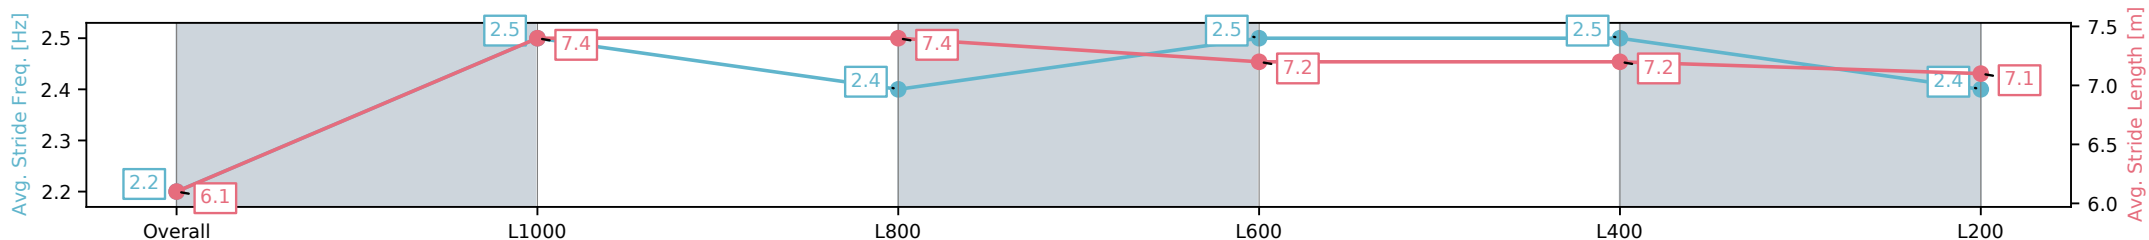

Horse/Jockey Name	AMELIA VALENTINA/Jacob Opperman
Finish Rank	8
Fastest Section Time (Section)	0:11.00 (L1000)
Top Speed [km/h] (Section)	66.7 (L600)
Race State	Finished

Morphettville SA - Professional
Race 4: Hahn Fillies & Mares Rating 0 - 62 Handicap - 1200m

13 December 2024 - 4:50PM

Track Rating: Good 4, Weather: Fine, Rail Position: +11m Entire

Section	Overall	L1000	L800	L600	L400	L200
Section Times	1:11.24 [8] (0:14.72)	0:56.52 [8] (0:11.00)	0:45.52 [8] (0:11.52)	0:34.00 [8] (0:11.16)	0:22.84 [8] (0:11.01)	0:11.83 [8] (0:11.83)
Average Speed [km/h]	49.0	65.3	62.5	64.6	65.5	60.9
Top Speed [km/h]	66.0	66.5	64.2	65.8	66.7	63.9
Avg. Dist. to Rail [m]	3.6	1.0	0.4	0.4	2.0	2.2
Avg. Stride Freq. [Hz]	2.2	2.5	2.4	2.5	2.5	2.4
Avg. Stride Length [m]	6.1	7.4	7.4	7.2	7.2	7.1

[ ] Ranking at each section and finish
-:-:- No data available at this section
NA No data available