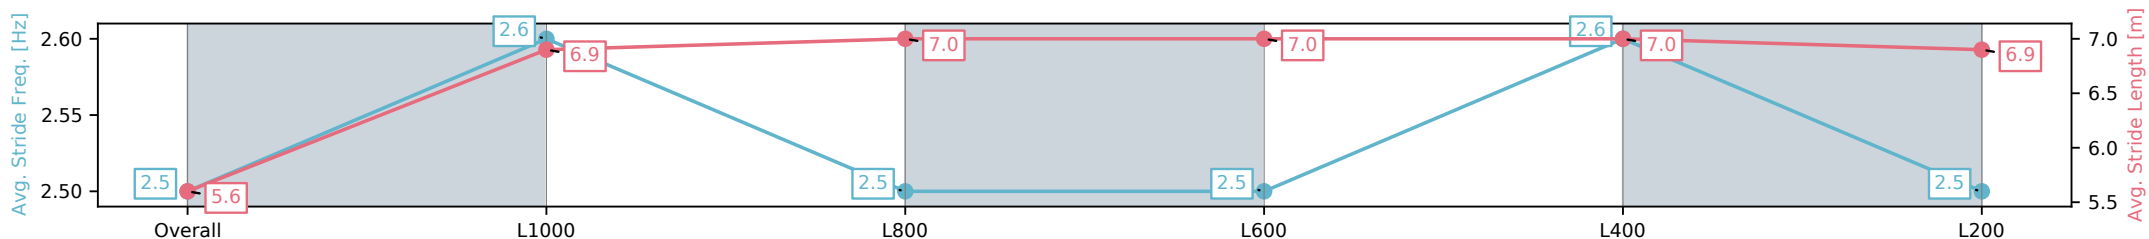

Horse/Jockey Name	LOCA BELLA/Jason Holder
Finish Rank	5
Fastest Section Time (Section)	0:11.03 (L1000)
Top Speed [km/h] (Section)	66.9 (L600)
Race State	Finished

Morphettville SA - Professional
Race 4: Hahn Fillies & Mares Rating 0 - 62 Handicap - 1200m

13 December 2024 - 4:50PM

Track Rating: Good 4, Weather: Fine, Rail Position: +11m Entire

Section	Overall	L1000	L800	L600	L400	L200
Section Times	1:10.77 [5] (0:14.45)	0:56.32 [6] (0:11.03)	0:45.29 [5] (0:11.47)	0:33.82 [5] (0:11.17)	0:22.65 [5] (0:11.05)	0:11.60 [6] (0:11.60)
Average Speed [km/h]	49.9	65.2	62.6	64.4	65.2	62.0
Top Speed [km/h]	65.7	66.1	63.6	65.0	66.9	65.6
Avg. Dist. to Rail [m]	4.8	0.9	0.9	0.6	1.8	2.5
Avg. Stride Freq. [Hz]	2.5	2.6	2.5	2.5	2.6	2.5
Avg. Stride Length [m]	5.6	6.9	7.0	7.0	7.0	6.9

- [ ] Ranking at each section and finish
- -:-:- No data available at this section
- NA No data available