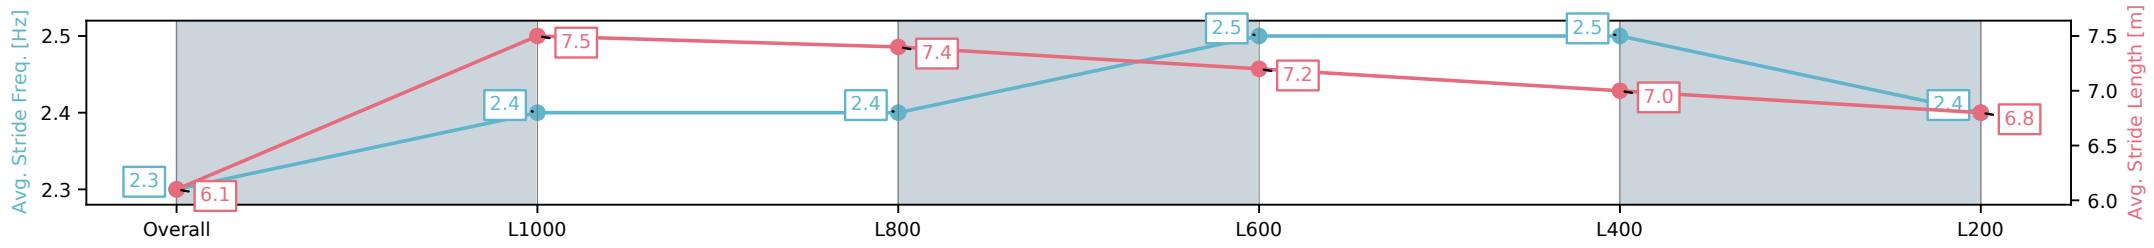

Horse/Jockey Name	EXALTED KATE/Brooke King
Finish Rank	7
Fastest Section Time (Section)	0:11.03 (L1000)
Top Speed [km/h] (Section)	67.2 (Overall)
Race State	Finished

Morphettville SA - Professional
Race 4: Hahn Fillies & Mares Rating 0 - 62 Handicap - 1200m
13 December 2024 - 4:50PM
Track Rating: Good 4, Weather: Fine, Rail Position: +11m Entire

Section	Overall	L1000	L800	L600	L400	L200
Section Times	1:11.19 [7] (0:14.12)	0:57.07 [4] (0:11.03)	0:46.04 [3] (0:11.22)	0:34.82 [1] (0:11.36)	0:23.46 [3] (0:11.31)	0:12.15 [4] (0:12.15)
Average Speed [km/h]	50.8	65.4	64.7	64.1	64.1	59.3
Top Speed [km/h]	67.2	67.2	66.6	66.5	65.6	63.3
Avg. Dist. to Rail [m]	1.5	2.2	1.6	2.3	5.1	3.8
Avg. Stride Freq. [Hz]	2.3	2.4	2.4	2.5	2.5	2.4
Avg. Stride Length [m]	6.1	7.5	7.4	7.2	7.0	6.8

[ ] Ranking at each section and finish
-:-:- No data available at this section
NA No data available