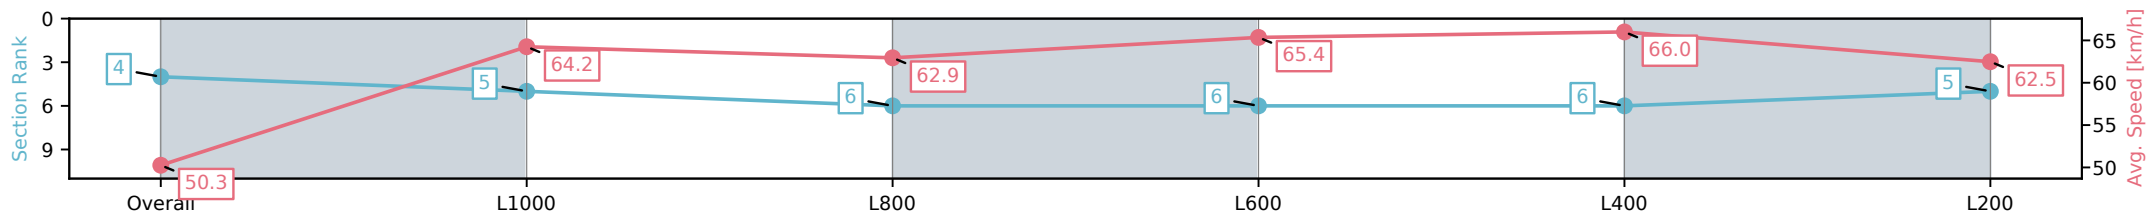

Horse/Jockey Name	LISELLE'S LUCK/Matthew Chadwick
Finish Rank	4
Fastest Section Time (Section)	0:10.95 (L400)
Top Speed [km/h] (Section)	67.1 (L600)
Race State	Finished

Morphettville SA - Professional
Race 4: Hahn Fillies & Mares Rating 0 - 62 Handicap - 1200m

13 December 2024 - 4:50PM

Track Rating: Good 4, Weather: Fine, Rail Position: +11m Entire

Section	Overall	L1000	L800	L600	L400	L200
Section Times	1:10.63 [4] (0:14.31)	0:56.32 [5] (0:11.21)	0:45.11 [6] (0:11.52)	0:33.59 [6] (0:11.10)	0:22.49 [6] (0:10.95)	0:11.54 [5] (0:11.54)
Average Speed [km/h]	50.3	64.2	62.9	65.4	66.0	62.5
Top Speed [km/h]	63.7	66.0	64.3	67.0	67.1	64.2
Avg. Dist. to Rail [m]	4.2	2.7	1.4	1.6	4.4	4.3
Avg. Stride Freq. [Hz]	2.3	2.3	2.3	2.4	2.4	2.4
Avg. Stride Length [m]	6.1	7.7	7.7	7.7	7.5	7.2

- [ ] Ranking at each section and finish
- -:-:- No data available at this section
- NA No data available