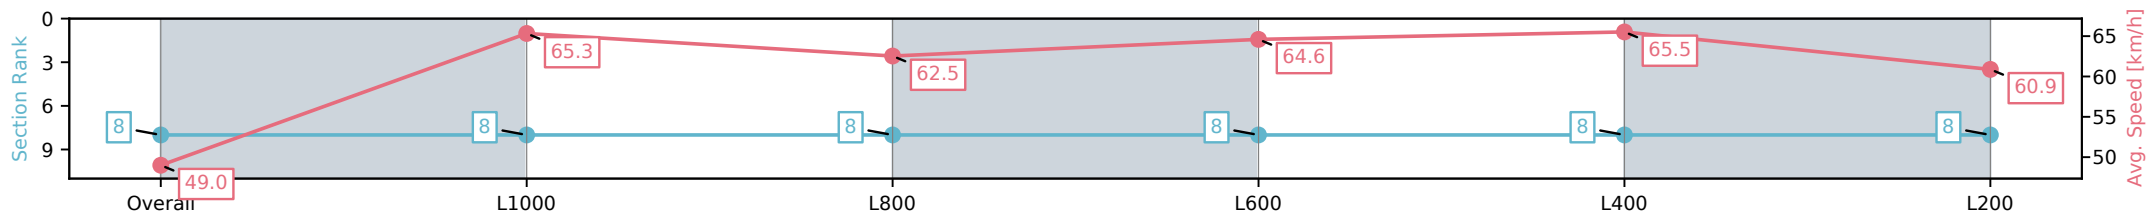

Horse/Jockey Name	AMELIA VALENTINA/Jacob Opperman
Finish Rank	8
Fastest Section Time (Section)	0:11.00 (L1000)
Top Speed [km/h] (Section)	66.7 (L600)
Race State	Finished

Morphettville SA - Professional
Race 4: Hahn Fillies & Mares Rating 0 - 62 Handicap - 1200m

13 December 2024 - 4:50PM

Track Rating: Good 4, Weather: Fine, Rail Position: +11m Entire

Section	Overall	L1000	L800	L600	L400	L200
Section Times	1:11.24 [8] (0:14.72)	0:56.52 [8] (0:11.00)	0:45.52 [8] (0:11.52)	0:34.00 [8] (0:11.16)	0:22.84 [8] (0:11.01)	0:11.83 [8] (0:11.83)
Average Speed [km/h]	49.0	65.3	62.5	64.6	65.5	60.9
Top Speed [km/h]	66.0	66.5	64.2	65.8	66.7	63.9
Avg. Dist. to Rail [m]	3.6	1.0	0.4	0.4	2.0	2.2
Avg. Stride Freq. [Hz]	2.2	2.5	2.4	2.5	2.5	2.4
Avg. Stride Length [m]	6.1	7.4	7.4	7.2	7.2	7.1

[ ] Ranking at each section and finish
-:-:- No data available at this section
NA No data available