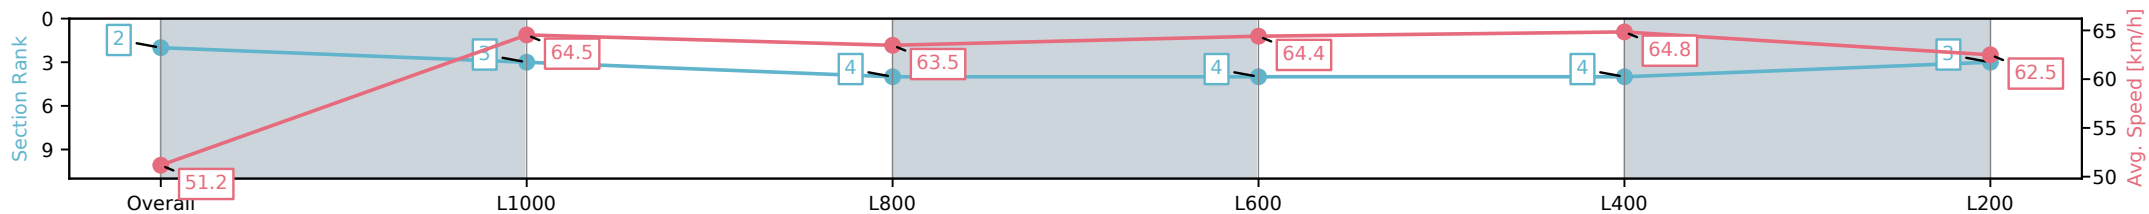

Horse/Jockey Name	MERCHELLE/Manoel Nunes
Finish Rank	2
Fastest Section Time (Section)	0:11.14 (L400)
Top Speed [km/h] (Section)	66.1 (L600)
Race State	Finished

Morphettville SA - Professional
Race 4: Hahn Fillies & Mares Rating 0 - 62 Handicap - 1200m
13 December 2024 - 4:50PM
Track Rating: Good 4, Weather: Fine, Rail Position: +11m Entire

Section	Overall	L1000	L800	L600	L400	L200
Section Times	1:10.51 [2] (0:14.08)	0:56.43 [3] (0:11.15)	0:45.28 [4] (0:11.38)	0:33.90 [4] (0:11.24)	0:22.66 [4] (0:11.14)	0:11.52 [3] (0:11.52)
Average Speed [km/h]	51.2	64.5	63.5	64.4	64.8	62.5
Top Speed [km/h]	64.8	65.6	64.6	65.4	66.1	65.1
Avg. Dist. to Rail [m]	3.2	2.3	1.1	1.0	3.2	2.4
Avg. Stride Freq. [Hz]	2.3	2.4	2.3	2.3	2.4	2.4
Avg. Stride Length [m]	6.2	7.6	7.7	7.6	7.5	7.3

[ ] Ranking at each section and finish
-:-:- No data available at this section
NA No data available