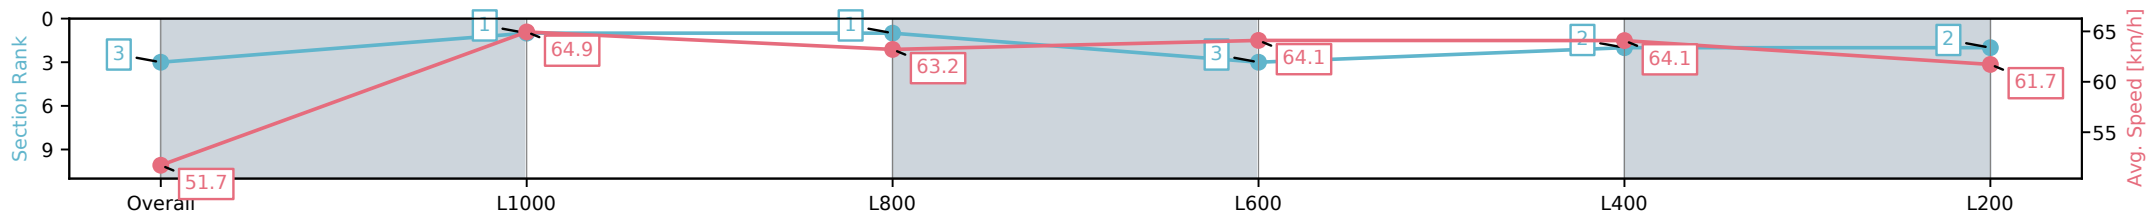

Horse/Jockey Name	IRISH MIST/Taylor Johnstone
Finish Rank	3
Fastest Section Time (Section)	0:11.09 (L1000)
Top Speed [km/h] (Section)	67.5 (Overall)
Race State	Finished

Morphettville SA - Professional
Race 4: Hahn Fillies & Mares Rating 0 - 62 Handicap - 1200m

13 December 2024 - 4:50PM

Track Rating: Good 4, Weather: Fine, Rail Position: +11m Entire

Section	Overall	L1000	L800	L600	L400	L200
Section Times	1:10.55 [3] (0:13.92)	0:56.63 [1] (0:11.09)	0:45.54 [1] (0:11.40)	0:34.14 [3] (0:11.23)	0:22.91 [2] (0:11.23)	0:11.68 [2] (0:11.68)
Average Speed [km/h]	51.7	64.9	63.2	64.1	64.1	61.7
Top Speed [km/h]	67.5	67.0	64.5	64.6	64.6	63.7
Avg. Dist. to Rail [m]	6.3	2.3	0.2	0.1	0.6	0.4
Avg. Stride Freq. [Hz]	2.3	2.5	2.4	2.5	2.5	2.5
Avg. Stride Length [m]	6.0	7.0	7.1	7.0	6.9	6.9

[ ] Ranking at each section and finish
-:-:- No data available at this section
NA No data available