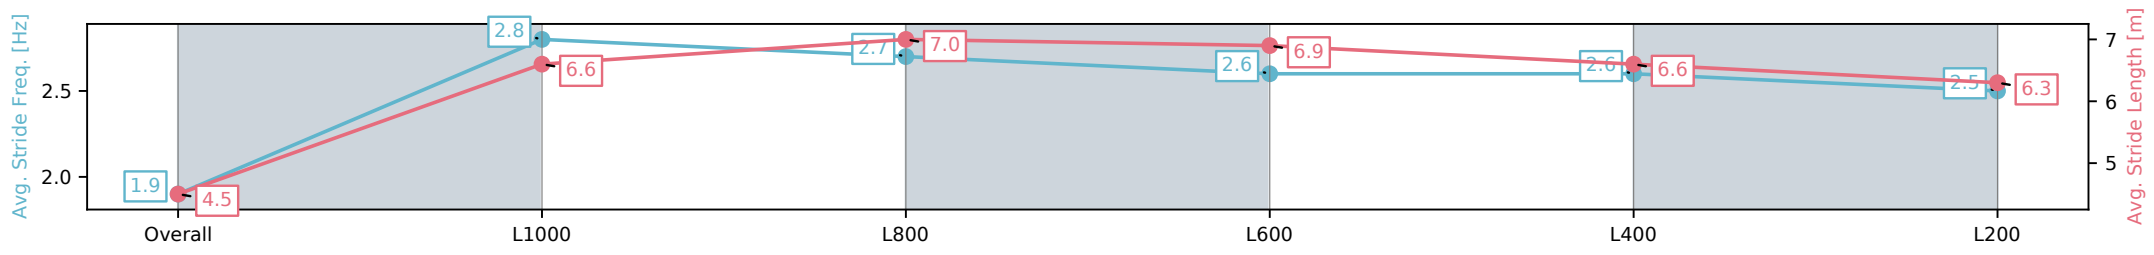

Horse/Jockey Name	COLORADO CRUZ/Callan Murray
Finish Rank	8
Fastest Section Time (Section)	0:10.53 (L1000)
Top Speed [km/h] (Section)	71.1 (Overall)
Race State	Finished

Morphettville SA - Professional
Race 3: Canadian Club Class One Handicap - 1050m
13 December 2024 - 4:10PM
Track Rating: Good 4, Weather: Fine, Rail Position: +11m Entire

Section	Overall	L1000	L800	L600	L400	L200
Section Times	1:02.76 [8] (0:05.74)	0:57.02 [4] (0:10.53)	0:46.49 [3] (0:10.56)	0:35.93 [3] (0:11.20)	0:24.73 [3] (0:11.90)	0:12.83 [6] (0:12.83)
Average Speed [km/h]	31.3	68.3	68.7	64.9	60.8	56.1
Top Speed [km/h]	59.5	71.1	70.9	67.2	63.1	58.6
Avg. Dist. to Rail [m]	7.5	3.3	1.6	1.7	3.9	5.2
Avg. Stride Freq. [Hz]	1.9	2.8	2.7	2.6	2.6	2.5
Avg. Stride Length [m]	4.5	6.6	7.0	6.9	6.6	6.3

[ ] Ranking at each section and finish
-:-:- No data available at this section
NA No data available