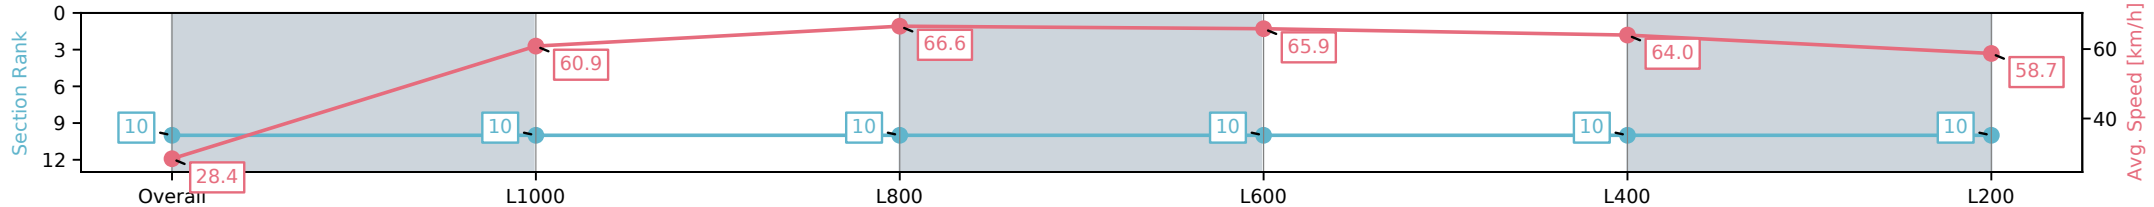

Horse/Jockey Name	I AM MASON/Isaac Sit
Finish Rank	10
Fastest Section Time (Section)	0:10.79 (L800)
Top Speed [km/h] (Section)	67.3 (L1000)
Race State	Finished

Morphettville SA - Professional
Race 3: Canadian Club Class One Handicap - 1050m
13 December 2024 - 4:10PM
Track Rating: Good 4, Weather: Fine, Rail Position: +11m Entire

Section	Overall	L1000	L800	L600	L400	L200
Section Times	1:03.31 [10] (0:06.32)	0:56.99 [10] (0:11.86)	0:45.13 [10] (0:10.79)	0:34.34 [10] (0:10.81)	0:23.53 [10] (0:11.27)	0:12.26 [10] (0:12.26)
Average Speed [km/h]	28.4	60.9	66.6	65.9	64.0	58.7
Top Speed [km/h]	51.4	64.9	67.3	66.8	65.3	62.9
Avg. Dist. to Rail [m]	10.0	3.8	0.6	2.2	6.5	12.0
Avg. Stride Freq. [Hz]	2.0	2.3	2.5	2.5	2.5	2.4
Avg. Stride Length [m]	3.8	7.2	7.3	7.3	7.1	6.7

[ ] Ranking at each section and finish
-:-:- No data available at this section
NA No data available