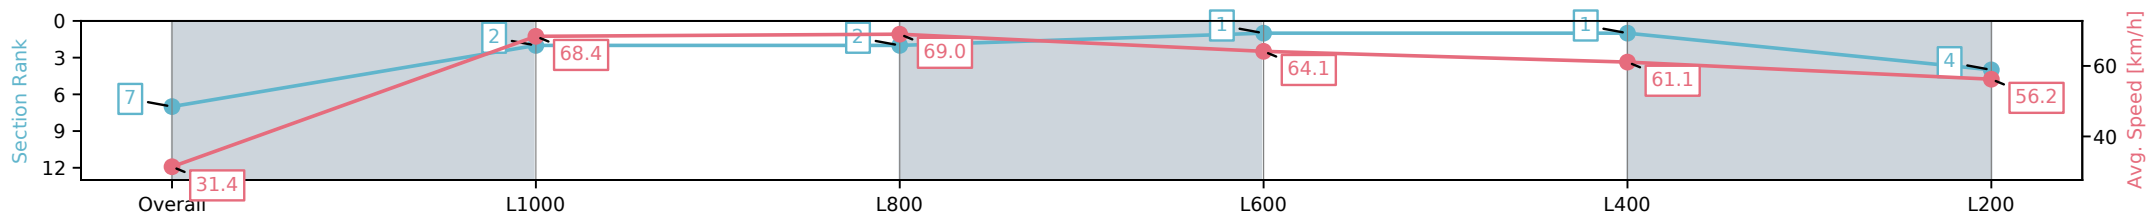

Morphettville SA - Professional

Race 3: Canadian Club Class One Handicap - 1050m

13 December 2024 - 4:10PM

Track Rating: Good 4, Weather: Fine, Rail Position: +11m Entire

Section	Overall	L1000	L800	L600	L400	L200
Section Times	1:02.53 [7] (0:05.69)	0:56.84 [2] (0:10.54)	0:46.30 [2] (0:10.47)	0:35.83 [1] (0:11.24)	0:24.59 [1] (0:11.78)	0:12.81 [4] (0:12.81)
Average Speed [km/h]	31.4	68.4	69.0	64.1	61.1	56.2
Top Speed [km/h]	59.6	71.6	71.6	66.4	62.6	60.1
Avg. Dist. to Rail [m]	2.9	1.0	0.6	0.2	1.4	1.3
Avg. Stride Freq. [Hz]	2.1	2.5	2.5	2.4	2.4	2.3
Avg. Stride Length [m]	4.2	7.2	7.3	7.0	6.8	6.7