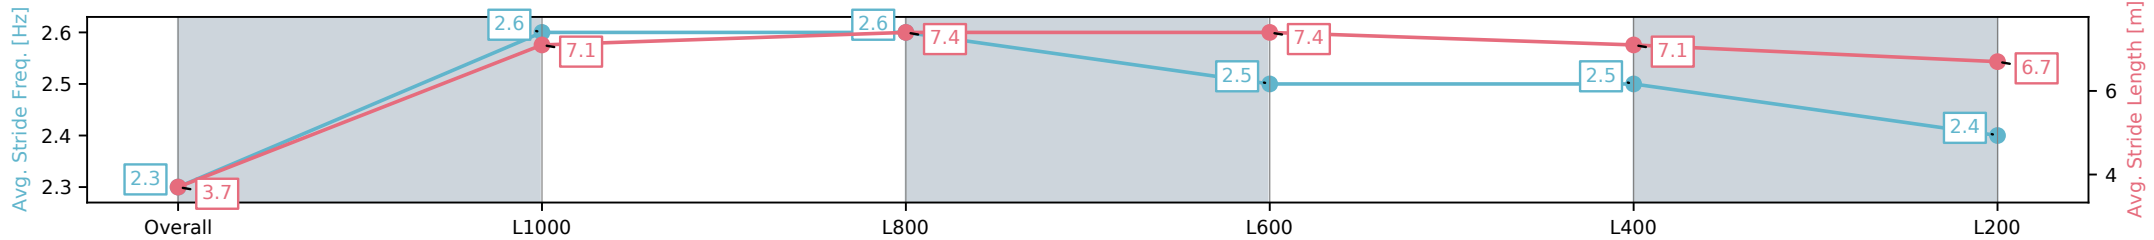

Horse/Jockey Name	INTACTO/Alana Livesey
Finish Rank	2
Fastest Section Time (Section)	0:10.49 (L800)
Top Speed [km/h] (Section)	70.6 (Overall)
Race State	Finished

Morphettville SA - Professional

Race 3: Canadian Club Class One Handicap - 1050m

13 December 2024 - 4:10PM

Track Rating: Good 4, Weather: Fine, Rail Position: +11m Entire

Section	Overall	L1000	L800	L600	L400	L200
Section Times	1:01.93 [2] (0:05.96)	0:55.97 [7] (0:10.74)	0:45.23 [6] (0:10.49)	0:34.74 [6] (0:11.01)	0:23.73 [6] (0:11.55)	0:12.18 [5] (0:12.18)
Average Speed [km/h]	30.3	67.0	69.1	66.3	62.6	59.1
Top Speed [km/h]	56.6	70.6	70.1	69.5	63.6	62.2
Avg. Dist. to Rail [m]	5.2	1.6	1.5	2.4	5.2	5.0
Avg. Stride Freq. [Hz]	2.3	2.6	2.6	2.5	2.5	2.4
Avg. Stride Length [m]	3.7	7.1	7.4	7.4	7.1	6.7

- [ ] Ranking at each section and finish
- -:-:- No data available at this section
- NA No data available