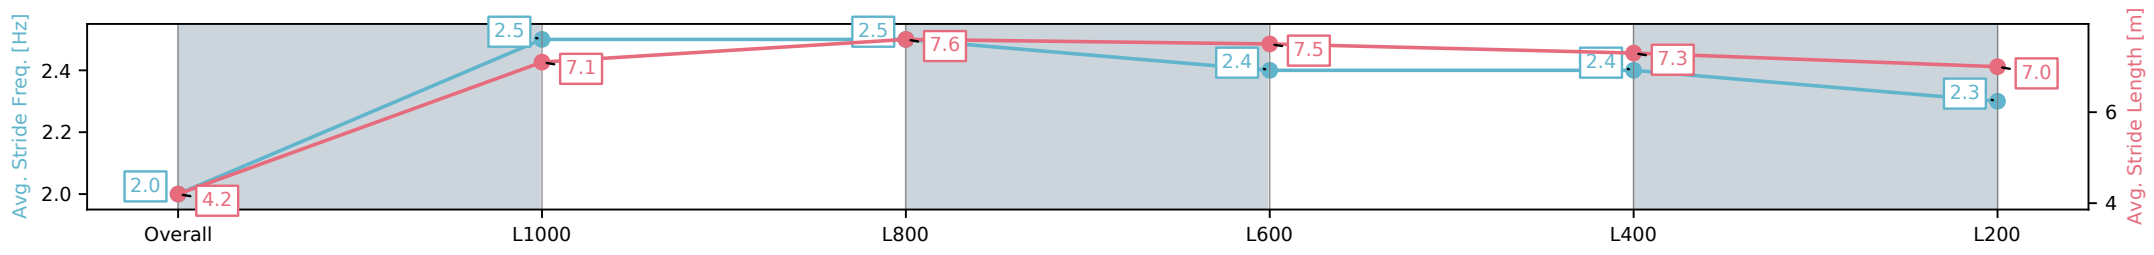

13 December 2024 - 4:10PM

Track Rating: Good 4, Weather: Fine, Rail Position: +11m Entire

Section	Overall	L1000	L800	L600	L400	L200
Section Times	1:01.84 [1] (0:05.92)	0:55.92 [6] (0:10.79)	0:45.13 [7] (0:10.46)	0:34.67 [5] (0:10.99)	0:23.68 [5] (0:11.45)	0:12.23 [2] (0:12.23)
Average Speed [km/h]	30.1	66.7	68.9	65.5	62.9	58.9
Top Speed [km/h]	57.7	70.2	69.9	67.8	63.9	62.4
Avg. Dist. to Rail [m]	5.0	1.1	0.3	0.5	1.3	1.1
Avg. Stride Freq. [Hz]	2.0	2.5	2.5	2.4	2.4	2.3
Avg. Stride Length [m]	4.2	7.1	7.6	7.5	7.3	7.0