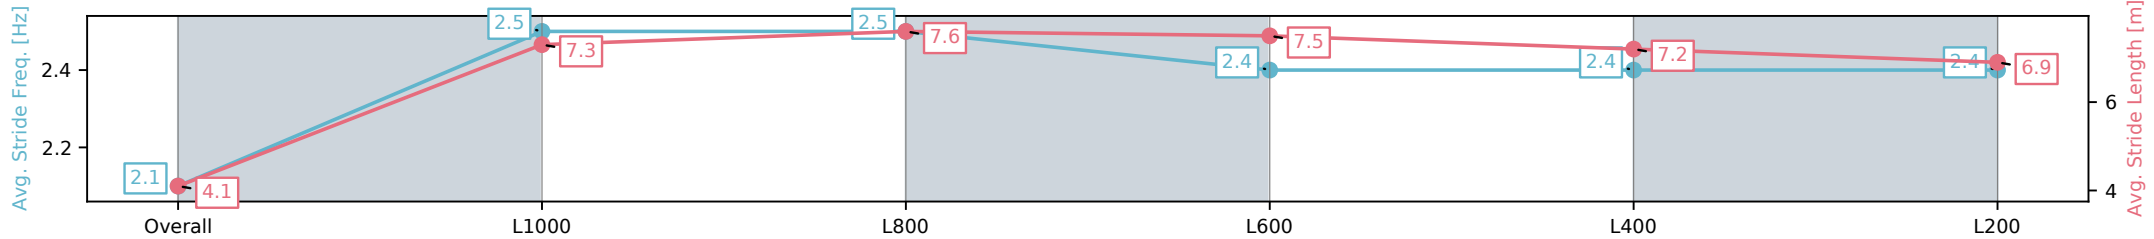

Horse/Jockey Name	KINDRA PARK/Caitlin Tootell
Finish Rank	3
Fastest Section Time (Section)	0:10.55 (L800)
Top Speed [km/h] (Section)	70.1 (L800)
Race State	Finished

Morphettville SA - Professional
Race 3: Canadian Club Class One Handicap - 1050m
13 December 2024 - 4:10PM
Track Rating: Good 4, Weather: Fine, Rail Position: +11m Entire

Section	Overall	L1000	L800	L600	L400	L200
Section Times	1:02.09 [3] (0:05.70)	0:56.39 [3] (0:10.84)	0:45.55 [4] (0:10.55)	0:35.00 [4] (0:10.95)	0:24.05 [4] (0:11.67)	0:12.38 [3] (0:12.38)
Average Speed [km/h]	31.5	66.4	68.5	65.5	61.9	58.1
Top Speed [km/h]	57.5	70.0	70.0	70.1	63.0	61.2
Avg. Dist. to Rail [m]	5.5	2.1	1.1	0.7	2.5	3.5
Avg. Stride Freq. [Hz]	2.1	2.5	2.5	2.4	2.4	2.4
Avg. Stride Length [m]	4.1	7.3	7.6	7.5	7.2	6.9

[ ] Ranking at each section and finish
-:-:- No data available at this section
NA No data available