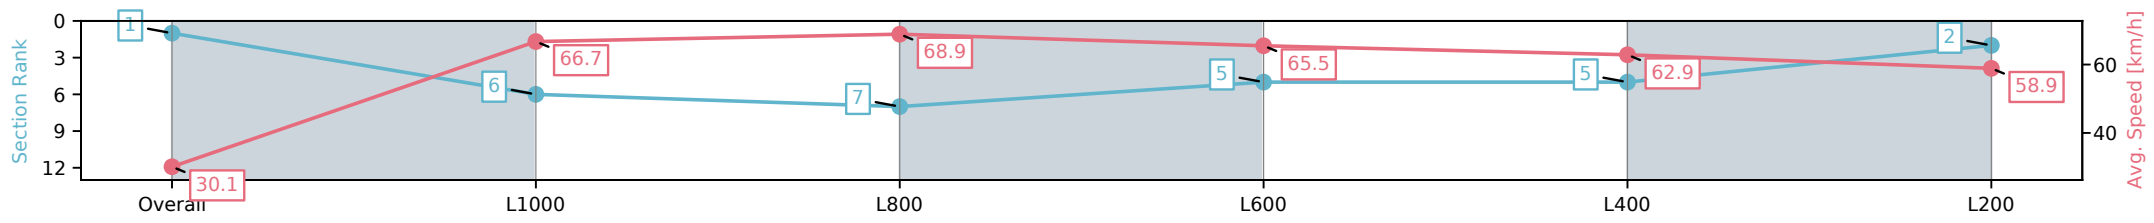

13 December 2024 - 4:10PM

Track Rating: Good 4, Weather: Fine, Rail Position: +11m Entire

Section	Overall	L1000	L800	L600	L400	L200
Section Times	1:01.84 [1] (0:05.92)	0:55.92 [6] (0:10.79)	0:45.13 [7] (0:10.46)	0:34.67 [5] (0:10.99)	0:23.68 [5] (0:11.45)	0:12.23 [2] (0:12.23)
Average Speed [km/h]	30.1	66.7	68.9	65.5	62.9	58.9
Top Speed [km/h]	57.7	70.2	69.9	67.8	63.9	62.4
Avg. Dist. to Rail [m]	5.0	1.1	0.3	0.5	1.3	1.1
Avg. Stride Freq. [Hz]	2.0	2.5	2.5	2.4	2.4	2.3
Avg. Stride Length [m]	4.2	7.1	7.6	7.5	7.3	7.0