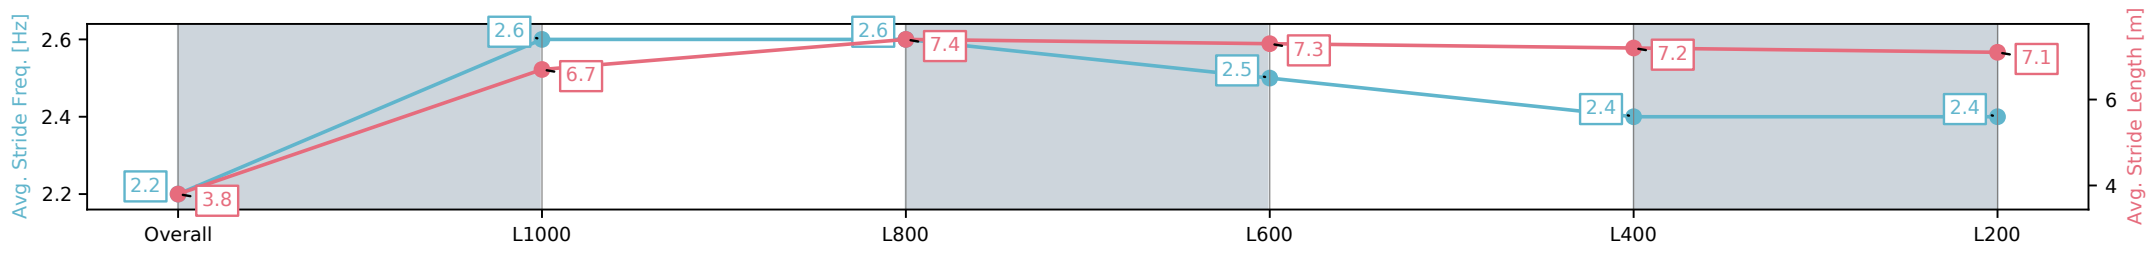

Morphettville SA - Professional

Race 3: Canadian Club Class One Handicap - 1050m

13 December 2024 - 4:10PM

Track Rating: Good 4, Weather: Fine, Rail Position: +11m Entire

Section	Overall	L1000	L800	L600	L400	L200
Section Times	1:02.42 [6] (0:06.07)	0:56.35 [8] (0:11.45)	0:44.90 [9] (0:10.66)	0:34.24 [9] (0:10.87)	0:23.37 [9] (0:11.30)	0:12.07 [9] (0:12.07)
Average Speed [km/h]	29.6	62.9	67.9	66.2	64.0	59.7
Top Speed [km/h]	53.1	68.6	68.8	67.5	64.9	64.2
Avg. Dist. to Rail [m]	9.9	3.9	1.3	0.3	4.3	5.1
Avg. Stride Freq. [Hz]	2.2	2.6	2.6	2.5	2.4	2.4
Avg. Stride Length [m]	3.8	6.7	7.4	7.3	7.2	7.1

[] Ranking at each section and finish
 -:-:- No data available at this section
 NA No data available

Horse/Jockey Name	ZE BIRDS'N'ZEBEES/Brooke King
Finish Rank	7
Fastest Section Time (Section)	0:10.47 (L800)
Top Speed [km/h] (Section)	71.6 (Overall)
Race State	Finished