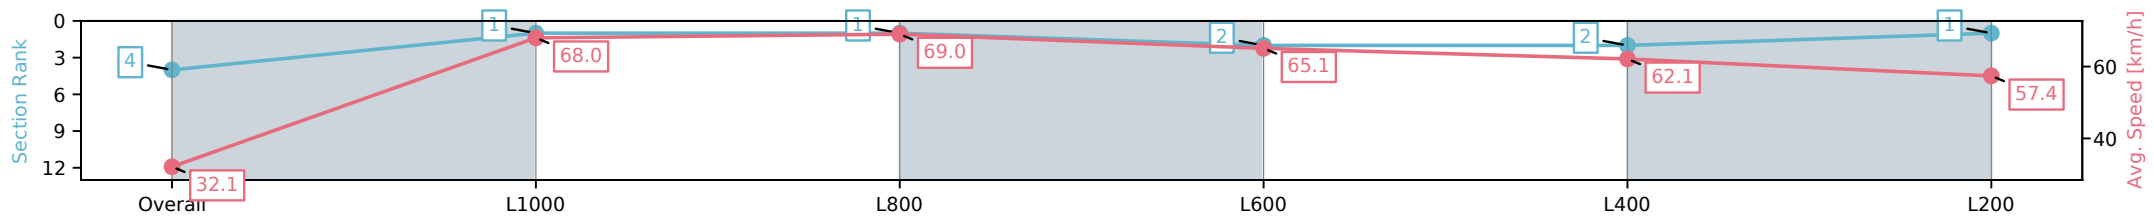

Morphettville SA - Professional

Race 3: Canadian Club Class One Handicap - 1050m

13 December 2024 - 4:10PM

Track Rating: Good 4, Weather: Fine, Rail Position: +11m Entire

Section	Overall	L1000	L800	L600	L400	L200
Section Times	1:02.14 [4] (0:05.61)	0:56.53 [1] (0:10.59)	0:45.94 [1] (0:10.52)	0:35.42 [2] (0:11.24)	0:24.18 [2] (0:11.63)	0:12.55 [1] (0:12.55)
Average Speed [km/h]	32.1	68.0	69.0	65.1	62.1	57.4
Top Speed [km/h]	58.3	71.6	71.3	66.7	63.9	60.5
Avg. Dist. to Rail [m]	3.8	1.2	1.8	3.1	4.3	4.9
Avg. Stride Freq. [Hz]	2.2	2.6	2.5	2.4	2.4	2.3
Avg. Stride Length [m]	4.0	7.1	7.4	7.3	6.9	6.7