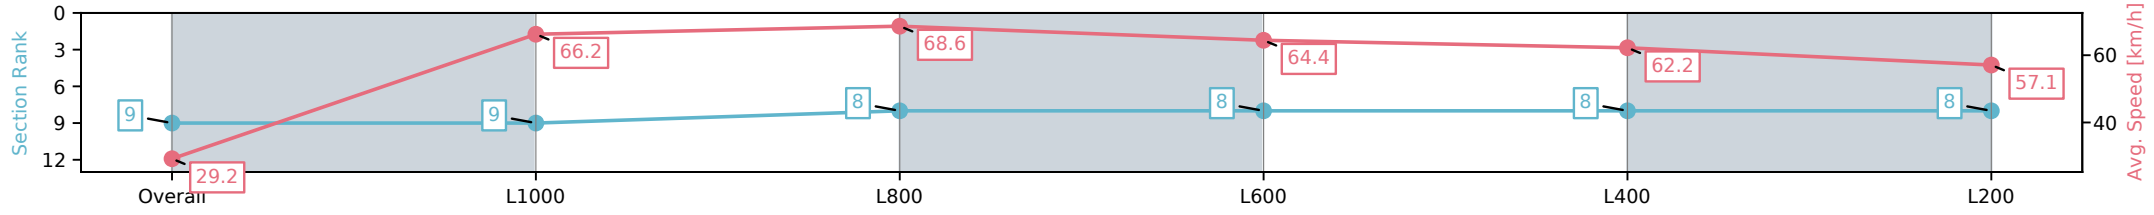

Horse/Jockey Name	GILDED LADY/Sairyn Fawke
Finish Rank	9
Fastest Section Time (Section)	0:10.48 (L800)
Top Speed [km/h] (Section)	70.6 (Overall)
Race State	Finished

Morphettville SA - Professional
Race 3: Canadian Club Class One Handicap - 1050m
13 December 2024 - 4:10PM
Track Rating: Good 4, Weather: Fine, Rail Position: +11m Entire

Section	Overall	L1000	L800	L600	L400	L200
Section Times	1:02.93 [9] (0:06.19)	0:56.74 [9] (0:10.88)	0:45.86 [8] (0:10.48)	0:35.38 [8] (0:11.17)	0:24.21 [8] (0:11.57)	0:12.63 [8] (0:12.63)
Average Speed [km/h]	29.2	66.2	68.6	64.4	62.2	57.1
Top Speed [km/h]	54.9	70.6	70.5	67.8	63.2	61.5
Avg. Dist. to Rail [m]	7.7	0.6	0.3	0.5	1.9	2.3
Avg. Stride Freq. [Hz]	2.1	2.6	2.6	2.5	2.5	2.4
Avg. Stride Length [m]	3.7	7.1	7.3	7.1	6.9	6.7

[ ] Ranking at each section and finish
-:-:- No data available at this section
NA No data available