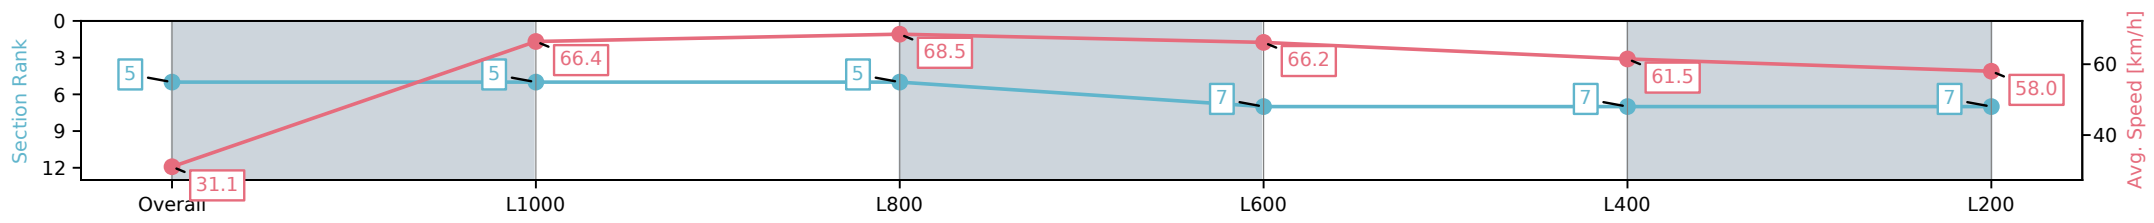

Morphettville SA - Professional
 Race 3: Canadian Club Class One Handicap - 1050m
 13 December 2024 - 4:10PM
 Track Rating: Good 4, Weather: Fine, Rail Position: +11m Entire

Section	Overall	L1000	L800	L600	L400	L200
Section Times	1:02.40 [5] (0:05.81)	0:56.59 [5] (0:10.84)	0:45.75 [5] (0:10.61)	0:35.14 [7] (0:10.96)	0:24.18 [7] (0:11.77)	0:12.41 [7] (0:12.41)
Average Speed [km/h]	31.1	66.4	68.5	66.2	61.5	58.0
Top Speed [km/h]	55.5	70.0	69.6	67.2	64.4	60.8
Avg. Dist. to Rail [m]	6.3	2.0	1.8	1.4	6.2	8.4
Avg. Stride Freq. [Hz]	2.1	2.6	2.6	2.5	2.5	2.5
Avg. Stride Length [m]	3.9	6.9	7.2	7.2	6.7	6.4