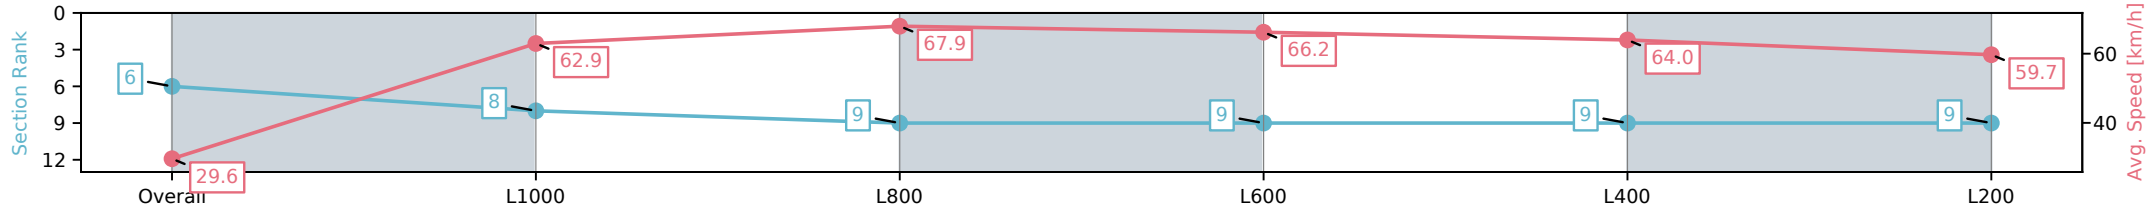

Morphettville SA - Professional

Race 3: Canadian Club Class One Handicap - 1050m

13 December 2024 - 4:10PM

Track Rating: Good 4, Weather: Fine, Rail Position: +11m Entire

Section	Overall	L1000	L800	L600	L400	L200
Section Times	1:02.42 [6] (0:06.07)	0:56.35 [8] (0:11.45)	0:44.90 [9] (0:10.66)	0:34.24 [9] (0:10.87)	0:23.37 [9] (0:11.30)	0:12.07 [9] (0:12.07)
Average Speed [km/h]	29.6	62.9	67.9	66.2	64.0	59.7
Top Speed [km/h]	53.1	68.6	68.8	67.5	64.9	64.2
Avg. Dist. to Rail [m]	9.9	3.9	1.3	0.3	4.3	5.1
Avg. Stride Freq. [Hz]	2.2	2.6	2.6	2.5	2.4	2.4
Avg. Stride Length [m]	3.8	6.7	7.4	7.3	7.2	7.1