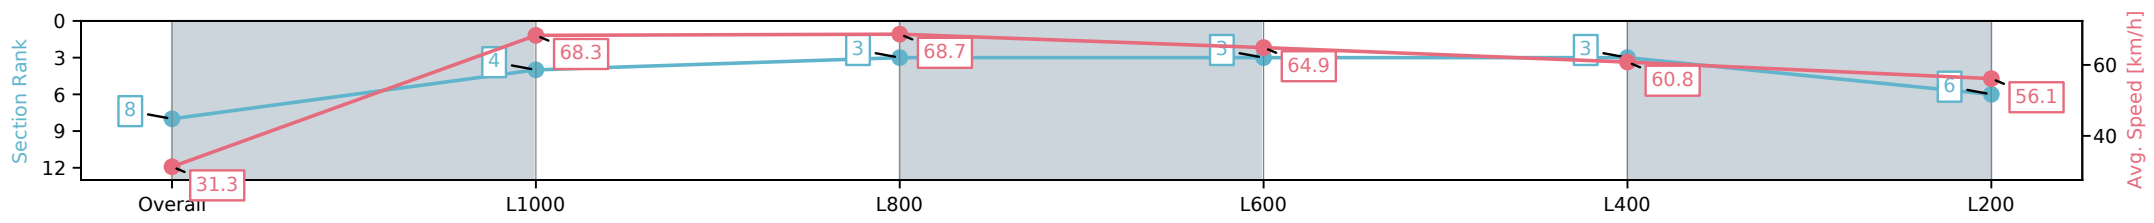

Horse/Jockey Name	COLORADO CRUZ/Callan Murray
Finish Rank	8
Fastest Section Time (Section)	0:10.53 (L1000)
Top Speed [km/h] (Section)	71.1 (Overall)
Race State	Finished

Morphettville SA - Professional
Race 3: Canadian Club Class One Handicap - 1050m
13 December 2024 - 4:10PM
Track Rating: Good 4, Weather: Fine, Rail Position: +11m Entire

Section	Overall	L1000	L800	L600	L400	L200
Section Times	1:02.76 [8] (0:05.74)	0:57.02 [4] (0:10.53)	0:46.49 [3] (0:10.56)	0:35.93 [3] (0:11.20)	0:24.73 [3] (0:11.90)	0:12.83 [6] (0:12.83)
Average Speed [km/h]	31.3	68.3	68.7	64.9	60.8	56.1
Top Speed [km/h]	59.5	71.1	70.9	67.2	63.1	58.6
Avg. Dist. to Rail [m]	7.5	3.3	1.6	1.7	3.9	5.2
Avg. Stride Freq. [Hz]	1.9	2.8	2.7	2.6	2.6	2.5
Avg. Stride Length [m]	4.5	6.6	7.0	6.9	6.6	6.3

[ ] Ranking at each section and finish
-:-:- No data available at this section
NA No data available