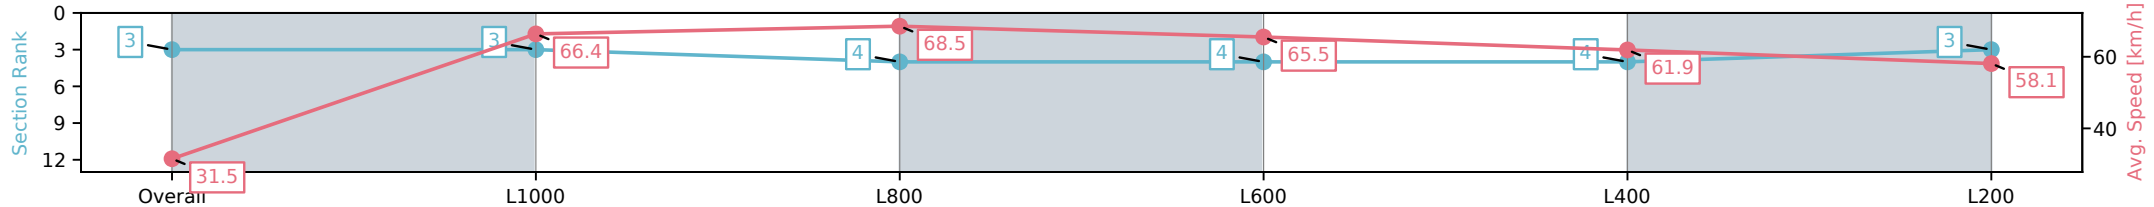

Morphettville SA - Professional
 Race 3: Canadian Club Class One Handicap - 1050m
 13 December 2024 - 4:10PM
 Track Rating: Good 4, Weather: Fine, Rail Position: +11m Entire

Section	Overall	L1000	L800	L600	L400	L200
Section Times	1:02.09 [3] (0:05.70)	0:56.39 [3] (0:10.84)	0:45.55 [4] (0:10.55)	0:35.00 [4] (0:10.95)	0:24.05 [4] (0:11.67)	0:12.38 [3] (0:12.38)
Average Speed [km/h]	31.5	66.4	68.5	65.5	61.9	58.1
Top Speed [km/h]	57.5	70.0	70.0	70.1	63.0	61.2
Avg. Dist. to Rail [m]	5.5	2.1	1.1	0.7	2.5	3.5
Avg. Stride Freq. [Hz]	2.1	2.5	2.5	2.4	2.4	2.4
Avg. Stride Length [m]	4.1	7.3	7.6	7.5	7.2	6.9