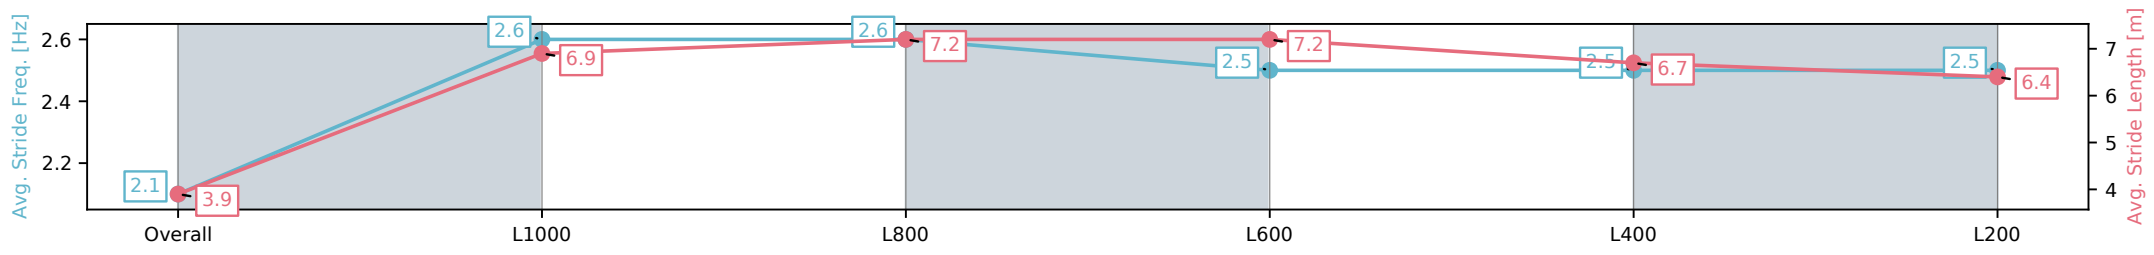

Horse/Jockey Name	JAMAICAN GOLD/Teagan Voorham
Finish Rank	5
Fastest Section Time (Section)	0:10.61 (L800)
Top Speed [km/h] (Section)	70.0 (Overall)
Race State	Finished

Morphettville SA - Professional
Race 3: Canadian Club Class One Handicap - 1050m
13 December 2024 - 4:10PM
Track Rating: Good 4, Weather: Fine, Rail Position: +11m Entire

Section	Overall	L1000	L800	L600	L400	L200
Section Times	1:02.40 [5] (0:05.81)	0:56.59 [5] (0:10.84)	0:45.75 [5] (0:10.61)	0:35.14 [7] (0:10.96)	0:24.18 [7] (0:11.77)	0:12.41 [7] (0:12.41)
Average Speed [km/h]	31.1	66.4	68.5	66.2	61.5	58.0
Top Speed [km/h]	55.5	70.0	69.6	67.2	64.4	60.8
Avg. Dist. to Rail [m]	6.3	2.0	1.8	1.4	6.2	8.4
Avg. Stride Freq. [Hz]	2.1	2.6	2.6	2.5	2.5	2.5
Avg. Stride Length [m]	3.9	6.9	7.2	7.2	6.7	6.4

[ ] Ranking at each section and finish
-:-:- No data available at this section
NA No data available