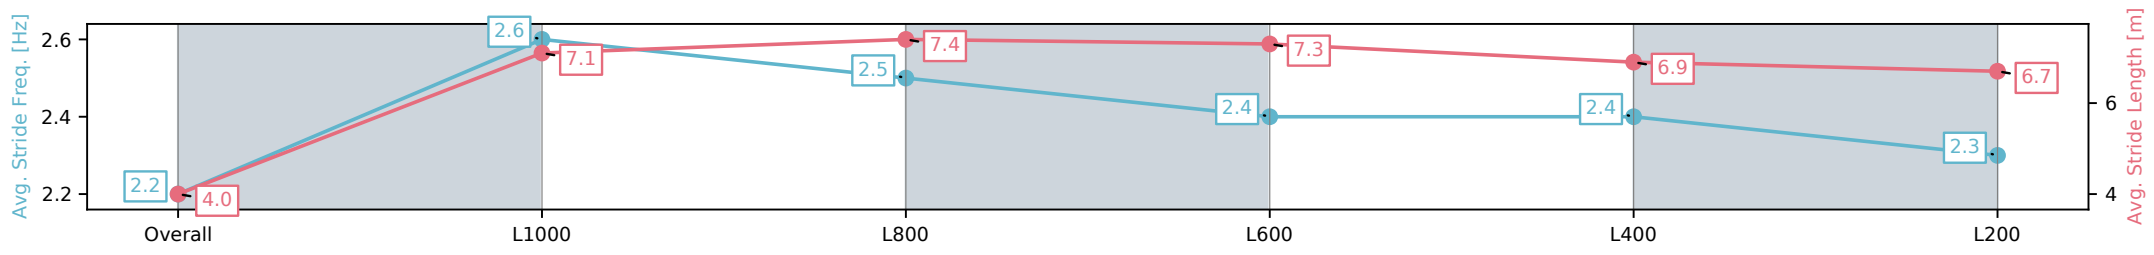

Morphettville SA - Professional

Race 3: Canadian Club Class One Handicap - 1050m

13 December 2024 - 4:10PM

Track Rating: Good 4, Weather: Fine, Rail Position: +11m Entire

Section	Overall	L1000	L800	L600	L400	L200
Section Times	1:02.14 [4] (0:05.61)	0:56.53 [1] (0:10.59)	0:45.94 [1] (0:10.52)	0:35.42 [2] (0:11.24)	0:24.18 [2] (0:11.63)	0:12.55 [1] (0:12.55)
Average Speed [km/h]	32.1	68.0	69.0	65.1	62.1	57.4
Top Speed [km/h]	58.3	71.6	71.3	66.7	63.9	60.5
Avg. Dist. to Rail [m]	3.8	1.2	1.8	3.1	4.3	4.9
Avg. Stride Freq. [Hz]	2.2	2.6	2.5	2.4	2.4	2.3
Avg. Stride Length [m]	4.0	7.1	7.4	7.3	6.9	6.7