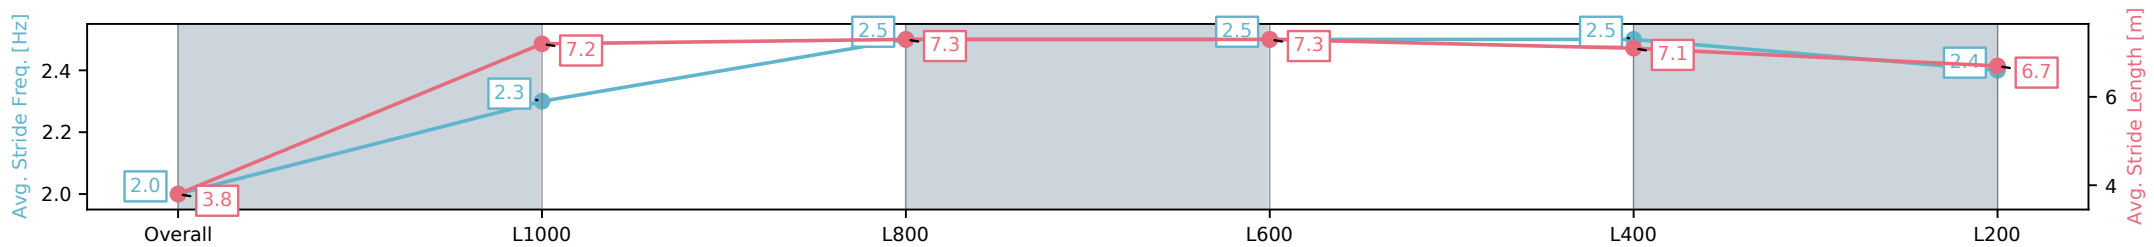

[] Ranking at each section and finish
 -:-:- No data available at this section
 NA No data available

Horse/Jockey Name	I AM MASON/Isaac Sit
Finish Rank	10
Fastest Section Time (Section)	0:10.79 (L800)
Top Speed [km/h] (Section)	67.3 (L1000)
Race State	Finished

Morphettville SA - Professional
 Race 3: Canadian Club Class One Handicap - 1050m
 13 December 2024 - 4:10PM
 Track Rating: Good 4, Weather: Fine, Rail Position: +11m Entire

Section	Overall	L1000	L800	L600	L400	L200
Section Times	1:03.31 [10] (0:06.32)	0:56.99 [10] (0:11.86)	0:45.13 [10] (0:10.79)	0:34.34 [10] (0:10.81)	0:23.53 [10] (0:11.27)	0:12.26 [10] (0:12.26)
Average Speed [km/h]	28.4	60.9	66.6	65.9	64.0	58.7
Top Speed [km/h]	51.4	64.9	67.3	66.8	65.3	62.9
Avg. Dist. to Rail [m]	10.0	3.8	0.6	2.2	6.5	12.0
Avg. Stride Freq. [Hz]	2.0	2.3	2.5	2.5	2.5	2.4
Avg. Stride Length [m]	3.8	7.2	7.3	7.3	7.1	6.7