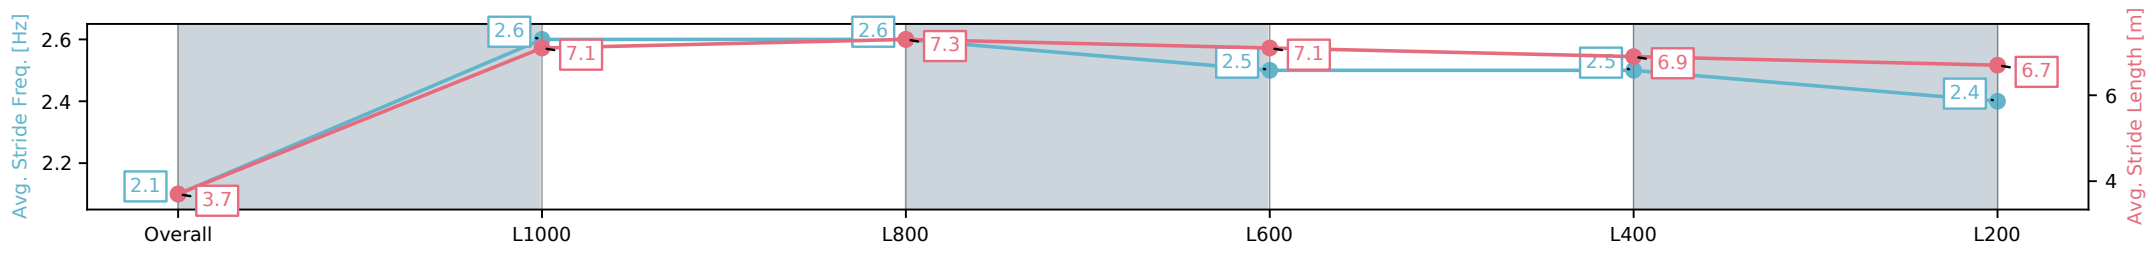

[] Ranking at each section and finish
 -:-:- No data available at this section
 NA No data available

Horse/Jockey Name	GILDED LADY/Sairyn Fawke
Finish Rank	9
Fastest Section Time (Section)	0:10.48 (L800)
Top Speed [km/h] (Section)	70.6 (Overall)
Race State	Finished

Morphettville SA - Professional
 Race 3: Canadian Club Class One Handicap - 1050m
 13 December 2024 - 4:10PM
 Track Rating: Good 4, Weather: Fine, Rail Position: +11m Entire

Section	Overall	L1000	L800	L600	L400	L200
Section Times	1:02.93 [9] (0:06.19)	0:56.74 [9] (0:10.88)	0:45.86 [8] (0:10.48)	0:35.38 [8] (0:11.17)	0:24.21 [8] (0:11.57)	0:12.63 [8] (0:12.63)
Average Speed [km/h]	29.2	66.2	68.6	64.4	62.2	57.1
Top Speed [km/h]	54.9	70.6	70.5	67.8	63.2	61.5
Avg. Dist. to Rail [m]	7.7	0.6	0.3	0.5	1.9	2.3
Avg. Stride Freq. [Hz]	2.1	2.6	2.6	2.5	2.5	2.4
Avg. Stride Length [m]	3.7	7.1	7.3	7.1	6.9	6.7