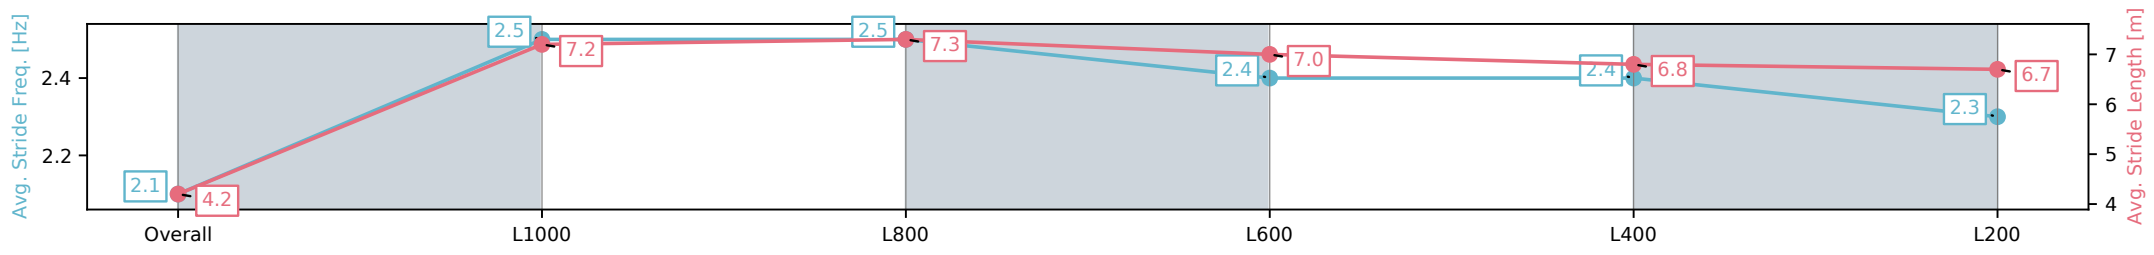

[] Ranking at each section and finish
 -:-:- No data available at this section
 NA No data available

Horse/Jockey Name	ZE BIRDS'N'ZEBEES/Brooke King
Finish Rank	7
Fastest Section Time (Section)	0:10.47 (L800)
Top Speed [km/h] (Section)	71.6 (Overall)
Race State	Finished

Morphettville SA - Professional

Race 3: Canadian Club Class One Handicap - 1050m

13 December 2024 - 4:10PM

Track Rating: Good 4, Weather: Fine, Rail Position: +11m Entire

Section	Overall	L1000	L800	L600	L400	L200
Section Times	1:02.53 [7] (0:05.69)	0:56.84 [2] (0:10.54)	0:46.30 [2] (0:10.47)	0:35.83 [1] (0:11.24)	0:24.59 [1] (0:11.78)	0:12.81 [4] (0:12.81)
Average Speed [km/h]	31.4	68.4	69.0	64.1	61.1	56.2
Top Speed [km/h]	59.6	71.6	71.6	66.4	62.6	60.1
Avg. Dist. to Rail [m]	2.9	1.0	0.6	0.2	1.4	1.3
Avg. Stride Freq. [Hz]	2.1	2.5	2.5	2.4	2.4	2.3
Avg. Stride Length [m]	4.2	7.2	7.3	7.0	6.8	6.7