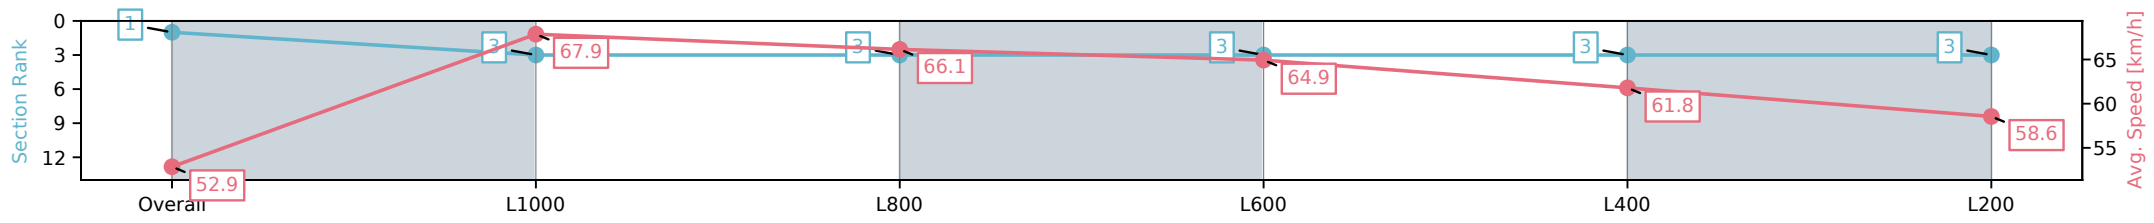

Horse/Jockey Name	BAD DETECTIVE/Emily Finnegan
Finish Rank	1
Fastest Section Time (Section)	0:10.60 (L1000)
Top Speed [km/h] (Section)	69.1 (Overall)
Race State	Finished

Morphettville SA - Professional
Race 2: The Fotobase Group Maiden Plate - 1200m
13 December 2024 - 3:30PM
Track Rating: Good 4, Weather: Fine, Rail Position: +11m Entire

Section	Overall	L1000	L800	L600	L400	L200
Section Times	1:10.32 [1] (0:13.63)	0:56.69 [3] (0:10.60)	0:46.09 [3] (0:10.89)	0:35.20 [3] (0:11.18)	0:24.02 [3] (0:11.74)	0:12.28 [3] (0:12.28)
Average Speed [km/h]	52.9	67.9	66.1	64.9	61.8	58.6
Top Speed [km/h]	67.7	69.1	66.7	66.7	62.6	60.5
Avg. Dist. to Rail [m]	2.6	0.2	0.2	1.7	4.6	4.7
Avg. Stride Freq. [Hz]	2.3	2.4	2.3	2.3	2.3	2.2
Avg. Stride Length [m]	6.2	7.8	8.0	7.8	7.5	7.4

[ ] Ranking at each section and finish
-:-:- No data available at this section
NA No data available