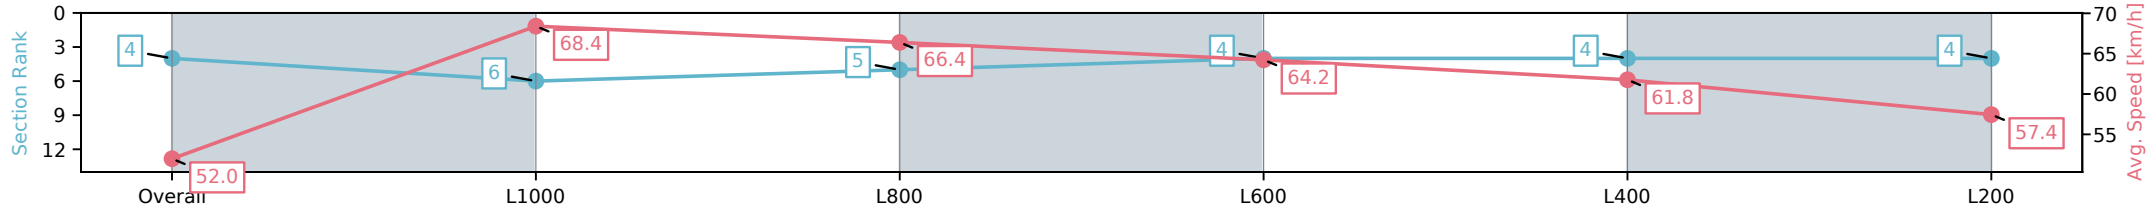

Morphettville SA - Professional

Race 2: The Fotobase Group Maiden Plate - 1200m

13 December 2024 - 3:30PM

Track Rating: Good 4, Weather: Fine, Rail Position: +11m Entire

Section	Overall	L1000	L800	L600	L400	L200
Section Times	1:10.85 [4] (0:13.85)	0:57.00 [6] (0:10.53)	0:46.47 [5] (0:10.95)	0:35.52 [4] (0:11.28)	0:24.23 [4] (0:11.71)	0:12.52 [4] (0:12.52)
Average Speed [km/h]	52.0	68.4	66.4	64.2	61.8	57.4
Top Speed [km/h]	69.3	69.4	68.5	65.7	62.5	60.6
Avg. Dist. to Rail [m]	6.3	3.8	2.3	1.7	3.7	5.1
Avg. Stride Freq. [Hz]	2.3	2.4	2.3	2.3	2.2	2.2
Avg. Stride Length [m]	6.3	7.5	7.4	7.4	7.5	7.1