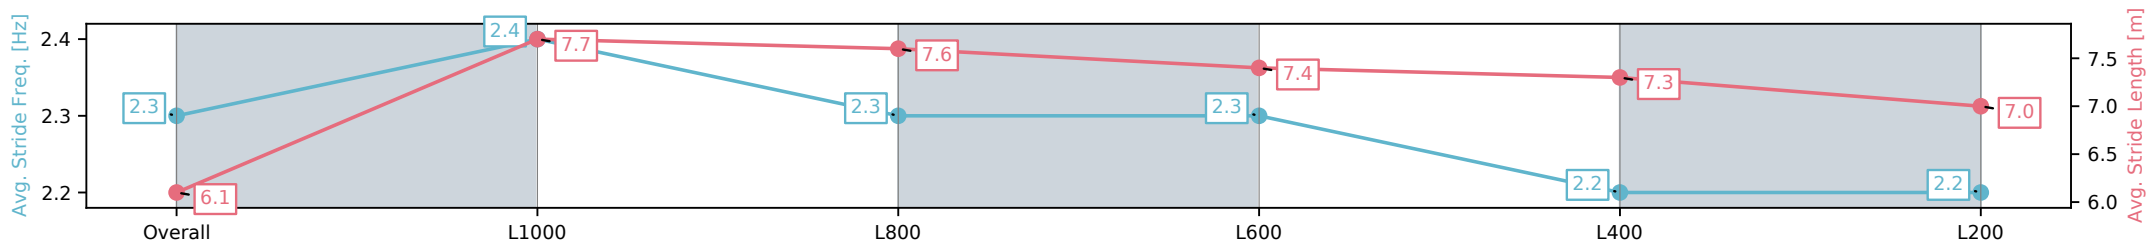

Morphettville SA - Professional

Race 2: The Fotobase Group Maiden Plate - 1200m

13 December 2024 - 3:30PM

Track Rating: Good 4, Weather: Fine, Rail Position: +11m Entire

Section	Overall	L1000	L800	L600	L400	L200
Section Times	1:11.01 [6] (0:14.13)	0:56.88 [9] (0:10.41)	0:46.47 [9] (0:10.97)	0:35.50 [7] (0:11.19)	0:24.31 [5] (0:11.80)	0:12.51 [6] (0:12.51)
Average Speed [km/h]	51.1	69.1	66.3	64.6	61.2	57.6
Top Speed [km/h]	68.8	69.8	68.9	66.0	63.4	60.2
Avg. Dist. to Rail [m]	9.1	3.3	2.3	1.1	3.7	5.7
Avg. Stride Freq. [Hz]	2.3	2.4	2.3	2.3	2.2	2.2
Avg. Stride Length [m]	6.1	7.7	7.6	7.4	7.3	7.0