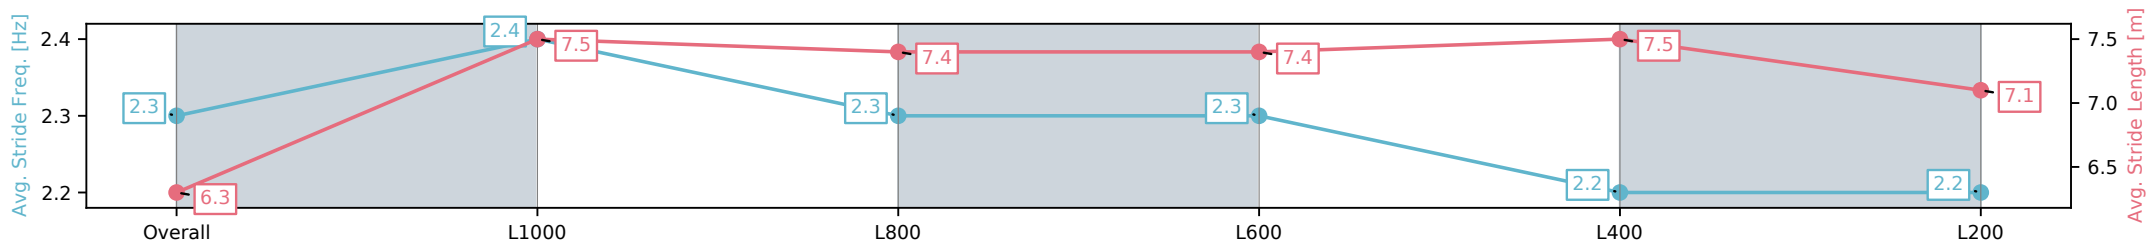

Morphettville SA - Professional

Race 2: The Fotobase Group Maiden Plate - 1200m

13 December 2024 - 3:30PM

Track Rating: Good 4, Weather: Fine, Rail Position: +11m Entire

Section	Overall	L1000	L800	L600	L400	L200
Section Times	1:10.85 [4] (0:13.85)	0:57.00 [6] (0:10.53)	0:46.47 [5] (0:10.95)	0:35.52 [4] (0:11.28)	0:24.23 [4] (0:11.71)	0:12.52 [4] (0:12.52)
Average Speed [km/h]	52.0	68.4	66.4	64.2	61.8	57.4
Top Speed [km/h]	69.3	69.4	68.5	65.7	62.5	60.6
Avg. Dist. to Rail [m]	6.3	3.8	2.3	1.7	3.7	5.1
Avg. Stride Freq. [Hz]	2.3	2.4	2.3	2.3	2.2	2.2
Avg. Stride Length [m]	6.3	7.5	7.4	7.4	7.5	7.1