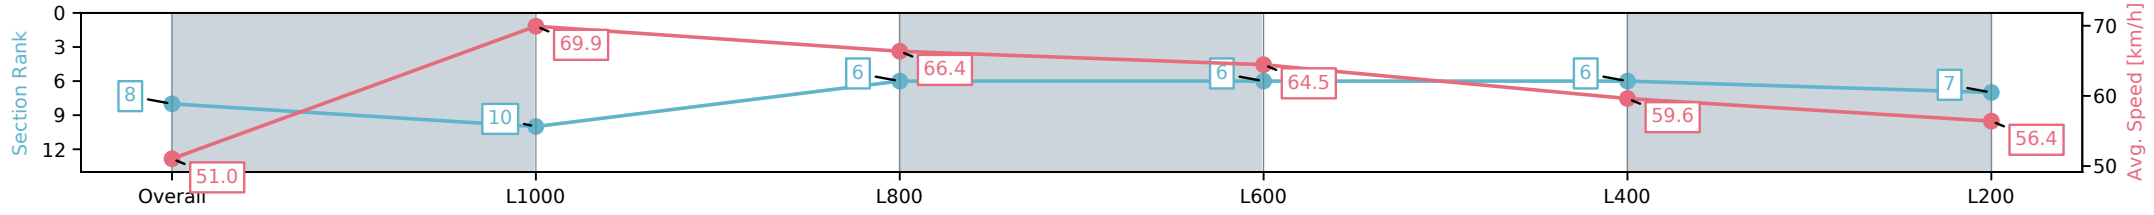

Morphettville SA - Professional

Race 2: The Fotobase Group Maiden Plate - 1200m

13 December 2024 - 3:30PM

Track Rating: Good 4, Weather: Fine, Rail Position: +11m Entire

Section	Overall	L1000	L800	L600	L400	L200
Section Times	1:11.74 [8] (0:14.13)	0:57.61 [10] (0:10.28)	0:47.32 [6] (0:10.96)	0:36.36 [6] (0:11.42)	0:24.94 [6] (0:12.17)	0:12.77 [7] (0:12.77)
Average Speed [km/h]	51.0	69.9	66.4	64.5	59.6	56.4
Top Speed [km/h]	70.6	71.4	69.2	66.1	61.8	58.7
Avg. Dist. to Rail [m]	8.7	4.7	2.5	4.4	6.6	7.3
Avg. Stride Freq. [Hz]	2.3	2.5	2.5	2.5	2.4	2.4
Avg. Stride Length [m]	6.0	7.4	7.3	7.1	6.9	6.7