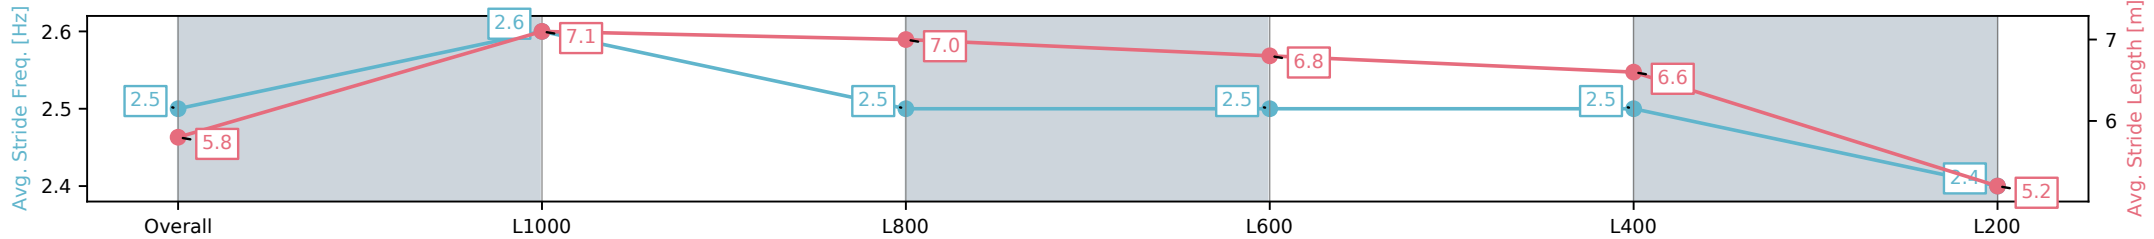

Morphettville SA - Professional  
 Race 2: The Fotobase Group Maiden Plate - 1200m  
 13 December 2024 - 3:30PM  
 Track Rating: Good 4, Weather: Fine, Rail Position: +11m Entire

Section	Overall	L1000	L800	L600	L400	L200
Section Times	1:13.42 [10] (0:13.70)	0:59.72 [4] (0:10.67)	0:49.05 [4] (0:10.96)	0:38.09 [5] (0:11.56)	0:26.53 [7] (0:12.37)	0:14.16 [10] (0:14.16)
Average Speed [km/h]	52.6	67.6	65.5	62.5	58.4	50.7
Top Speed [km/h]	68.1	68.4	67.7	66.0	61.0	55.5
Avg. Dist. to Rail [m]	1.3	0.9	0.2	0.8	2.2	3.8
Avg. Stride Freq. [Hz]	2.5	2.5	2.4	2.4	2.3	2.1
Avg. Stride Length [m]	5.9	7.4	7.6	7.4	7.0	6.6

[ ] Ranking at each section and finish  
 -:-:- No data available at this section  
 NA No data available

Horse/Jockey Name	SPURIER/Alana Livesey
Finish Rank	11
Fastest Section Time (Section)	0:10.66 (L1000)
Top Speed [km/h] (Section)	68.4 (Overall)
Race State	Finished

Morphettville SA - Professional  
 Race 2: The Fotobase Group Maiden Plate - 1200m  
 13 December 2024 - 3:30PM  
 Track Rating: Good 4, Weather: Fine, Rail Position: +11m Entire

Section	Overall	L1000	L800	L600	L400	L200
Section Times	1:15.05 [11] (0:13.82)	1:01.23 [5] (0:10.66)	0:50.57 [7] (0:11.28)	0:39.29 [9] (0:11.49)	0:27.80 [9] (0:11.88)	0:15.92 [9] (0:15.92)
Average Speed [km/h]	52.1	67.5	64.2	63.1	60.8	45.2
Top Speed [km/h]	67.1	68.4	67.0	64.2	62.7	56.7
Avg. Dist. to Rail [m]	3.7	1.5	1.5	1.4	2.7	4.4
Avg. Stride Freq. [Hz]	2.5	2.6	2.5	2.5	2.5	2.4
Avg. Stride Length [m]	5.8	7.1	7.0	6.8	6.6	5.2