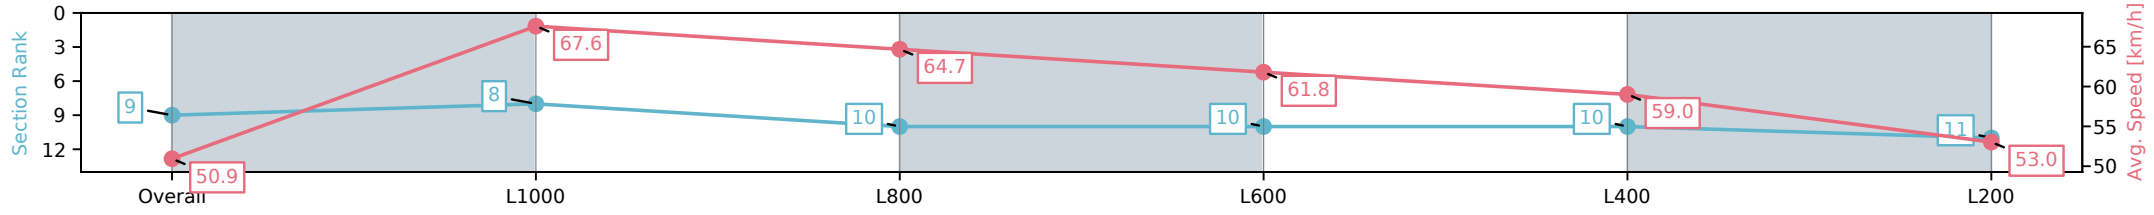

Morphettville SA - Professional

Race 2: The Fotobase Group Maiden Plate - 1200m

13 December 2024 - 3:30PM

Track Rating: Good 4, Weather: Fine, Rail Position: +11m Entire

Section	Overall	L1000	L800	L600	L400	L200
Section Times	1:13.34 [9] (0:14.12)	0:59.22 [8] (0:10.67)	0:48.55 [10] (0:11.07)	0:37.48 [10] (0:11.67)	0:25.81 [10] (0:12.22)	0:13.59 [11] (0:13.59)
Average Speed [km/h]	50.9	67.6	64.7	61.8	59.0	53.0
Top Speed [km/h]	67.4	68.5	66.8	63.4	60.2	56.7
Avg. Dist. to Rail [m]	5.6	0.8	1.1	1.9	1.8	1.3
Avg. Stride Freq. [Hz]	2.5	2.6	2.5	2.5	2.5	2.4
Avg. Stride Length [m]	5.5	6.9	6.7	6.4	6.3	5.9