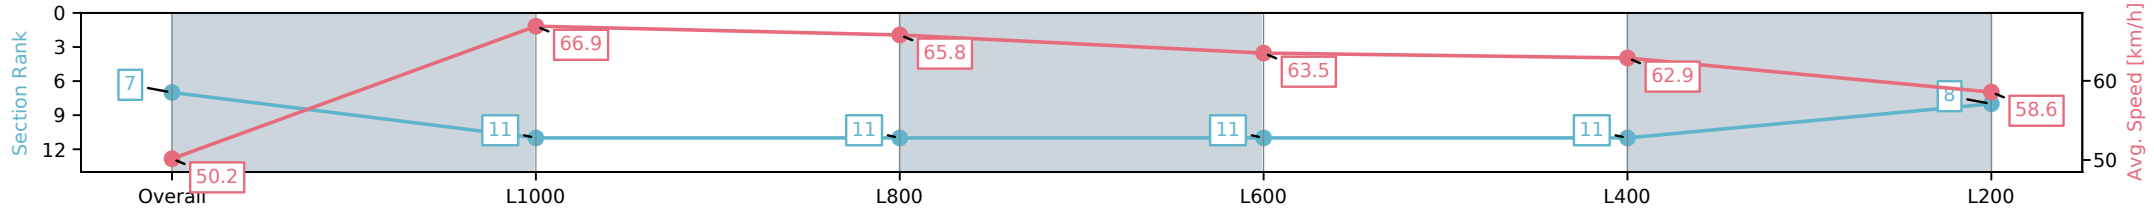

Morphettville SA - Professional

Race 2: The Fotobase Group Maiden Plate - 1200m

13 December 2024 - 3:30PM

Track Rating: Good 4, Weather: Fine, Rail Position: +11m Entire

Section	Overall	L1000	L800	L600	L400	L200
Section Times	1:11.39 [7] (0:14.36)	0:57.03 [11] (0:10.76)	0:46.27 [11] (0:11.02)	0:35.25 [11] (0:11.46)	0:23.79 [11] (0:11.51)	0:12.28 [8] (0:12.28)
Average Speed [km/h]	50.2	66.9	65.8	63.5	62.9	58.6
Top Speed [km/h]	66.4	68.0	67.2	66.0	64.0	61.9
Avg. Dist. to Rail [m]	1.3	1.0	1.5	2.2	4.3	5.3
Avg. Stride Freq. [Hz]	2.3	2.5	2.4	2.4	2.4	2.3
Avg. Stride Length [m]	6.1	7.5	7.5	7.4	7.4	7.0