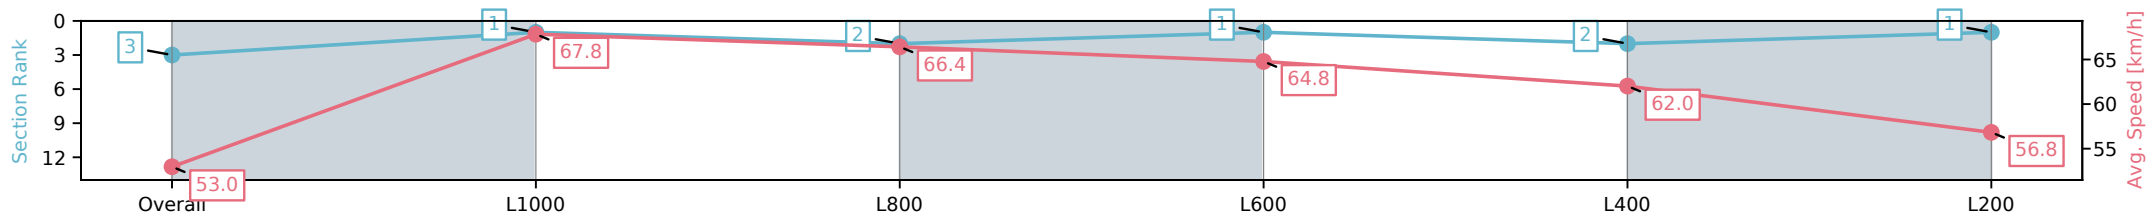

Morphettville SA - Professional

Race 2: The Fotobase Group Maiden Plate - 1200m

13 December 2024 - 3:30PM

Track Rating: Good 4, Weather: Fine, Rail Position: +11m Entire

Section	Overall	L1000	L800	L600	L400	L200
Section Times	1:10.47 [3] (0:13.60)	0:56.87 [1] (0:10.62)	0:46.25 [2] (0:10.82)	0:35.43 [1] (0:11.15)	0:24.28 [2] (0:11.63)	0:12.65 [1] (0:12.65)
Average Speed [km/h]	53.0	67.8	66.4	64.8	62.0	56.8
Top Speed [km/h]	69.8	69.0	68.6	66.1	64.3	60.3
Avg. Dist. to Rail [m]	4.9	2.4	0.4	0.6	1.2	2.2
Avg. Stride Freq. [Hz]	2.4	2.5	2.4	2.4	2.4	2.3
Avg. Stride Length [m]	5.9	7.4	7.5	7.4	7.2	6.9