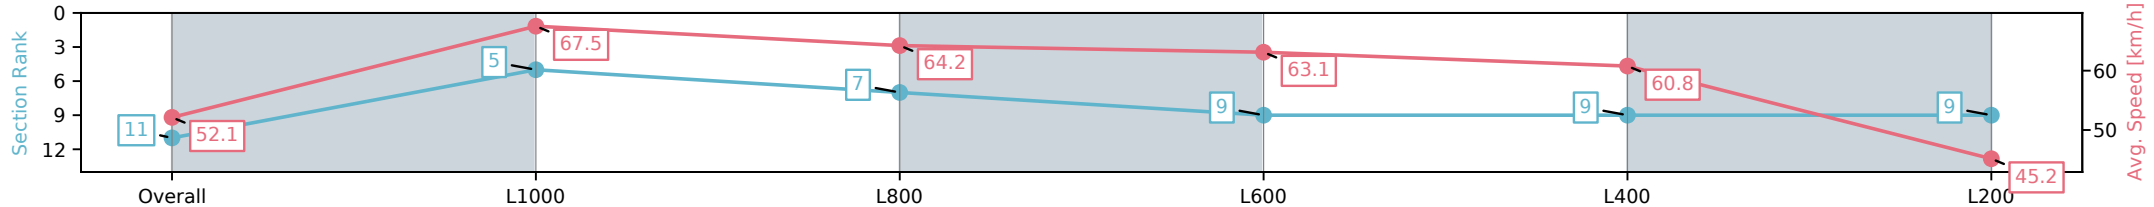

Horse/Jockey Name	SPURIER/Alana Livesey
Finish Rank	11
Fastest Section Time (Section)	0:10.66 (L1000)
Top Speed [km/h] (Section)	68.4 (Overall)
Race State	Finished

Morphettville SA - Professional
Race 2: The Fotobase Group Maiden Plate - 1200m
13 December 2024 - 3:30PM
Track Rating: Good 4, Weather: Fine, Rail Position: +11m Entire

Section	Overall	L1000	L800	L600	L400	L200
Section Times	1:15.05 [11] (0:13.82)	1:01.23 [5] (0:10.66)	0:50.57 [7] (0:11.28)	0:39.29 [9] (0:11.49)	0:27.80 [9] (0:11.88)	0:15.92 [9] (0:15.92)
Average Speed [km/h]	52.1	67.5	64.2	63.1	60.8	45.2
Top Speed [km/h]	67.1	68.4	67.0	64.2	62.7	56.7
Avg. Dist. to Rail [m]	3.7	1.5	1.5	1.4	2.7	4.4
Avg. Stride Freq. [Hz]	2.5	2.6	2.5	2.5	2.5	2.4
Avg. Stride Length [m]	5.8	7.1	7.0	6.8	6.6	5.2

[ ] Ranking at each section and finish
-:-:- No data available at this section
NA No data available