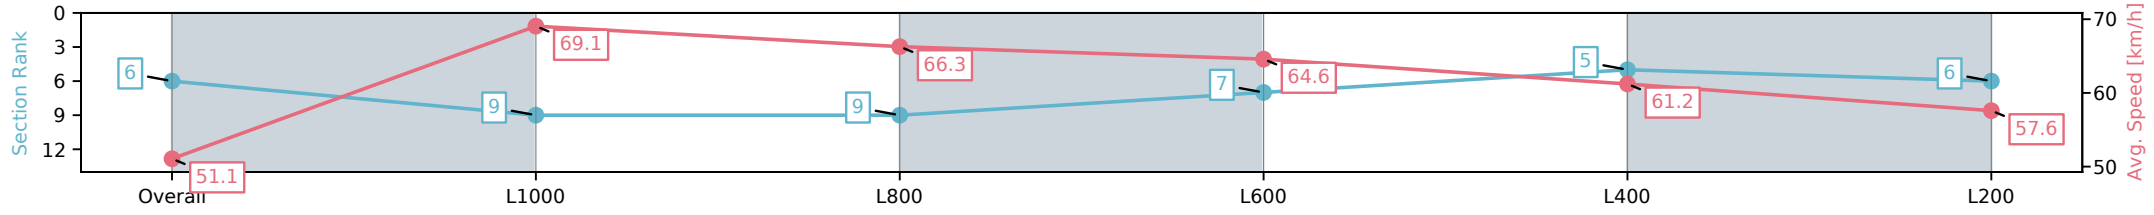

Morphettville SA - Professional

Race 2: The Fotobase Group Maiden Plate - 1200m

13 December 2024 - 3:30PM

Track Rating: Good 4, Weather: Fine, Rail Position: +11m Entire

Section	Overall	L1000	L800	L600	L400	L200
Section Times	1:11.01 [6] (0:14.13)	0:56.88 [9] (0:10.41)	0:46.47 [9] (0:10.97)	0:35.50 [7] (0:11.19)	0:24.31 [5] (0:11.80)	0:12.51 [6] (0:12.51)
Average Speed [km/h]	51.1	69.1	66.3	64.6	61.2	57.6
Top Speed [km/h]	68.8	69.8	68.9	66.0	63.4	60.2
Avg. Dist. to Rail [m]	9.1	3.3	2.3	1.1	3.7	5.7
Avg. Stride Freq. [Hz]	2.3	2.4	2.3	2.3	2.2	2.2
Avg. Stride Length [m]	6.1	7.7	7.6	7.4	7.3	7.0