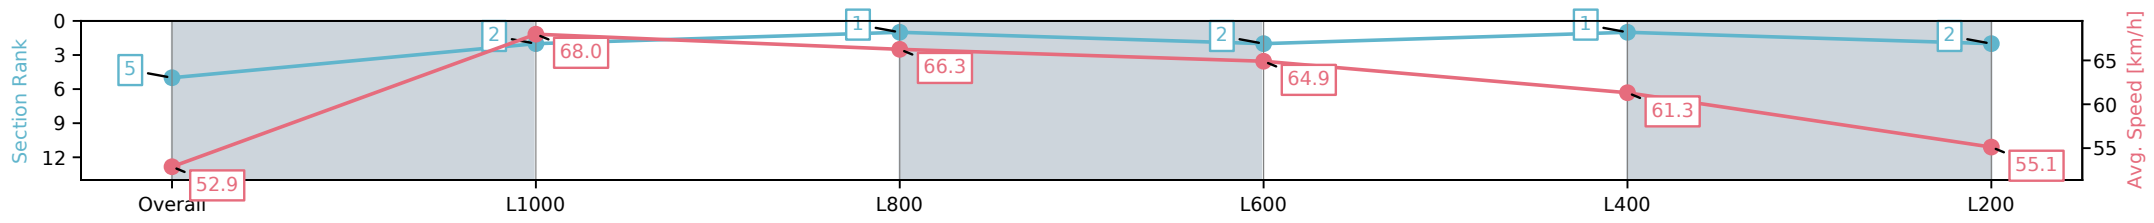

Morphettville SA - Professional

Race 2: The Fotobase Group Maiden Plate - 1200m

13 December 2024 - 3:30PM

Track Rating: Good 4, Weather: Fine, Rail Position: +11m Entire

Section	Overall	L1000	L800	L600	L400	L200
Section Times	1:10.96 [5] (0:13.61)	0:57.35 [2] (0:10.56)	0:46.78 [1] (0:10.91)	0:35.87 [2] (0:11.07)	0:24.80 [1] (0:11.76)	0:13.04 [2] (0:13.04)
Average Speed [km/h]	52.9	68.0	66.3	64.9	61.3	55.1
Top Speed [km/h]	68.9	69.0	67.3	66.1	62.9	58.8
Avg. Dist. to Rail [m]	6.3	2.3	0.4	0.3	1.4	1.6
Avg. Stride Freq. [Hz]	2.4	2.5	2.4	2.4	2.4	2.3
Avg. Stride Length [m]	6.0	7.0	7.1	6.9	6.7	6.5