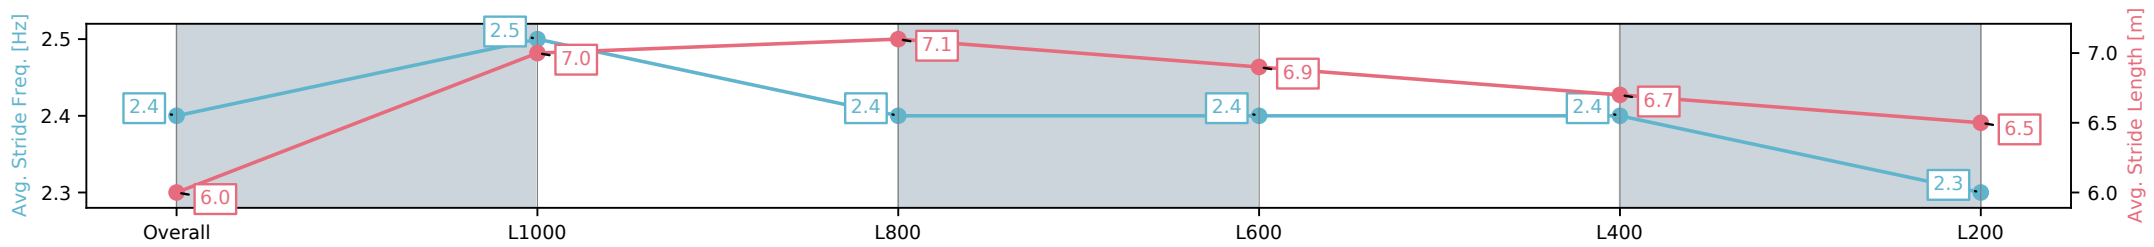

Morphettville SA - Professional

Race 2: The Fotobase Group Maiden Plate - 1200m

13 December 2024 - 3:30PM

Track Rating: Good 4, Weather: Fine, Rail Position: +11m Entire

Section	Overall	L1000	L800	L600	L400	L200
Section Times	1:10.96 [5] (0:13.61)	0:57.35 [2] (0:10.56)	0:46.78 [1] (0:10.91)	0:35.87 [2] (0:11.07)	0:24.80 [1] (0:11.76)	0:13.04 [2] (0:13.04)
Average Speed [km/h]	52.9	68.0	66.3	64.9	61.3	55.1
Top Speed [km/h]	68.9	69.0	67.3	66.1	62.9	58.8
Avg. Dist. to Rail [m]	6.3	2.3	0.4	0.3	1.4	1.6
Avg. Stride Freq. [Hz]	2.4	2.5	2.4	2.4	2.4	2.3
Avg. Stride Length [m]	6.0	7.0	7.1	6.9	6.7	6.5