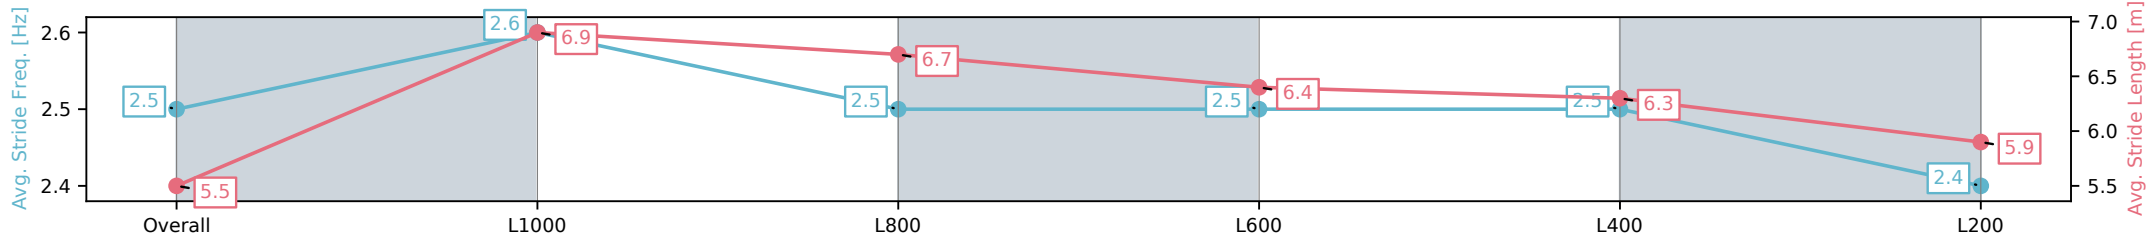

Morphettville SA - Professional

Race 2: The Fotobase Group Maiden Plate - 1200m

13 December 2024 - 3:30PM

Track Rating: Good 4, Weather: Fine, Rail Position: +11m Entire

Section	Overall	L1000	L800	L600	L400	L200
Section Times	1:13.34 [9] (0:14.12)	0:59.22 [8] (0:10.67)	0:48.55 [10] (0:11.07)	0:37.48 [10] (0:11.67)	0:25.81 [10] (0:12.22)	0:13.59 [11] (0:13.59)
Average Speed [km/h]	50.9	67.6	64.7	61.8	59.0	53.0
Top Speed [km/h]	67.4	68.5	66.8	63.4	60.2	56.7
Avg. Dist. to Rail [m]	5.6	0.8	1.1	1.9	1.8	1.3
Avg. Stride Freq. [Hz]	2.5	2.6	2.5	2.5	2.5	2.4
Avg. Stride Length [m]	5.5	6.9	6.7	6.4	6.3	5.9