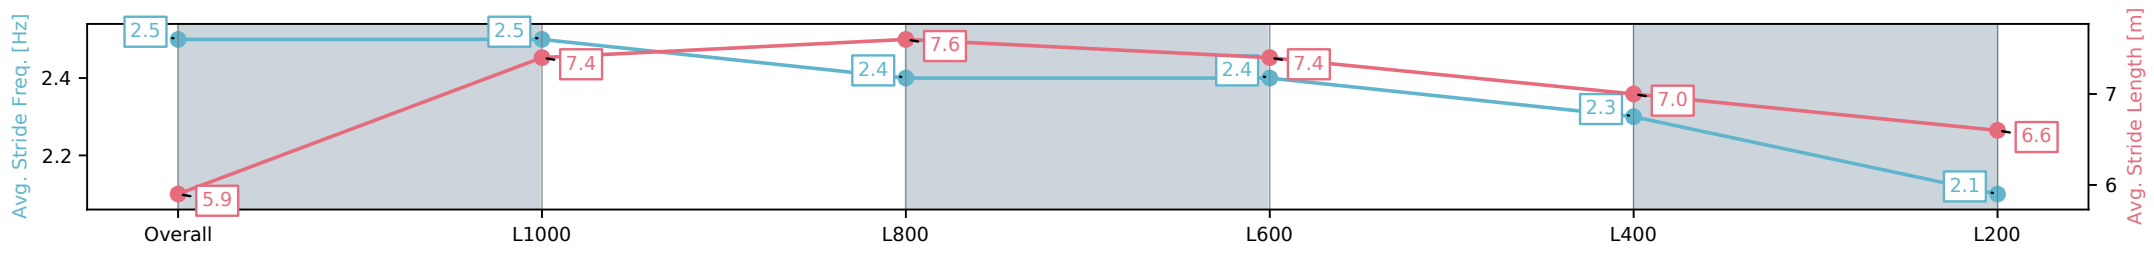

Morphettville SA - Professional

Race 2: The Fotobase Group Maiden Plate - 1200m

13 December 2024 - 3:30PM

Track Rating: Good 4, Weather: Fine, Rail Position: +11m Entire

Section	Overall	L1000	L800	L600	L400	L200
Section Times	1:13.34 [9] (0:14.12)	0:59.22 [8] (0:10.67)	0:48.55 [10] (0:11.07)	0:37.48 [10] (0:11.67)	0:25.81 [10] (0:12.22)	0:13.59 [11] (0:13.59)
Average Speed [km/h]	50.9	67.6	64.7	61.8	59.0	53.0
Top Speed [km/h]	67.4	68.5	66.8	63.4	60.2	56.7
Avg. Dist. to Rail [m]	5.6	0.8	1.1	1.9	1.8	1.3
Avg. Stride Freq. [Hz]	2.5	2.6	2.5	2.5	2.5	2.4
Avg. Stride Length [m]	5.5	6.9	6.7	6.4	6.3	5.9

[ ] Ranking at each section and finish  
 -:-:- No data available at this section  
 NA No data available

Horse/Jockey Name	THE PROPHET'S HAND/Callan Murray
Finish Rank	10
Fastest Section Time (Section)	0:10.67 (L1000)
Top Speed [km/h] (Section)	68.4 (Overall)
Race State	Finished

Morphettville SA - Professional  
 Race 2: The Fotobase Group Maiden Plate - 1200m  
 13 December 2024 - 3:30PM  
 Track Rating: Good 4, Weather: Fine, Rail Position: +11m Entire

Section	Overall	L1000	L800	L600	L400	L200
Section Times	1:13.42 [10] (0:13.70)	0:59.72 [4] (0:10.67)	0:49.05 [4] (0:10.96)	0:38.09 [5] (0:11.56)	0:26.53 [7] (0:12.37)	0:14.16 [10] (0:14.16)
Average Speed [km/h]	52.6	67.6	65.5	62.5	58.4	50.7
Top Speed [km/h]	68.1	68.4	67.7	66.0	61.0	55.5
Avg. Dist. to Rail [m]	1.3	0.9	0.2	0.8	2.2	3.8
Avg. Stride Freq. [Hz]	2.5	2.5	2.4	2.4	2.3	2.1
Avg. Stride Length [m]	5.9	7.4	7.6	7.4	7.0	6.6