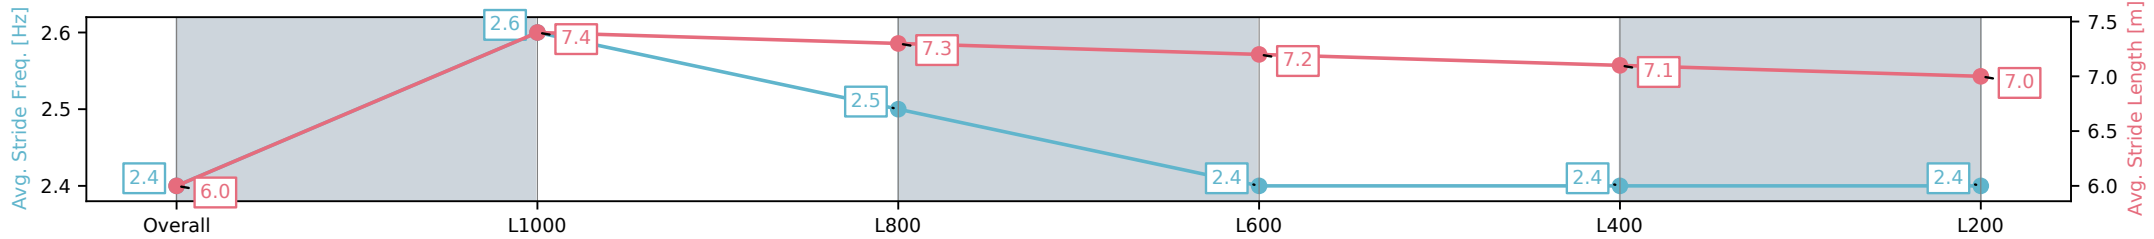

Horse/Jockey Name	BROWN NOSE DAY GAL/Brooke King
Finish Rank	2
Fastest Section Time (Section)	0:10.54 (L1000)
Top Speed [km/h] (Section)	69.2 (Overall)
Race State	Finished

Morphettville SA - Professional
Race 2: The Fotobase Group Maiden Plate - 1200m
13 December 2024 - 3:30PM
Track Rating: Good 4, Weather: Fine, Rail Position: +11m Entire

Section	Overall	L1000	L800	L600	L400	L200
Section Times	1:10.45 [2] (0:13.96)	0:56.49 [7] (0:10.54)	0:45.95 [8] (0:11.04)	0:34.91 [8] (0:11.37)	0:23.54 [8] (0:11.52)	0:12.02 [5] (0:12.02)
Average Speed [km/h]	51.6	68.3	64.9	63.7	62.8	59.9
Top Speed [km/h]	68.1	69.2	67.2	64.9	64.2	62.4
Avg. Dist. to Rail [m]	2.1	0.3	0.9	1.2	4.2	1.8
Avg. Stride Freq. [Hz]	2.4	2.6	2.5	2.4	2.4	2.4
Avg. Stride Length [m]	6.0	7.4	7.3	7.2	7.1	7.0

[ ] Ranking at each section and finish
-:-:- No data available at this section
NA No data available