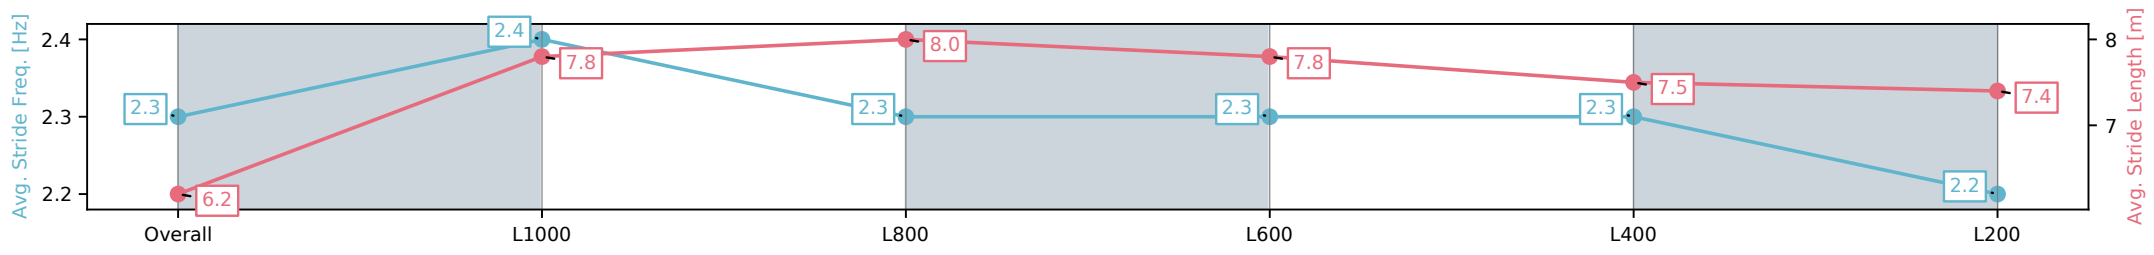

Horse/Jockey Name	BAD DETECTIVE/Emily Finnegan
Finish Rank	1
Fastest Section Time (Section)	0:10.60 (L1000)
Top Speed [km/h] (Section)	69.1 (Overall)
Race State	Finished

Morphettville SA - Professional
Race 2: The Fotobase Group Maiden Plate - 1200m
13 December 2024 - 3:30PM
Track Rating: Good 4, Weather: Fine, Rail Position: +11m Entire

Section	Overall	L1000	L800	L600	L400	L200
Section Times	1:10.32 [1] (0:13.63)	0:56.69 [3] (0:10.60)	0:46.09 [3] (0:10.89)	0:35.20 [3] (0:11.18)	0:24.02 [3] (0:11.74)	0:12.28 [3] (0:12.28)
Average Speed [km/h]	52.9	67.9	66.1	64.9	61.8	58.6
Top Speed [km/h]	67.7	69.1	66.7	66.7	62.6	60.5
Avg. Dist. to Rail [m]	2.6	0.2	0.2	1.7	4.6	4.7
Avg. Stride Freq. [Hz]	2.3	2.4	2.3	2.3	2.3	2.2
Avg. Stride Length [m]	6.2	7.8	8.0	7.8	7.5	7.4

[ ] Ranking at each section and finish
-:-:- No data available at this section
NA No data available