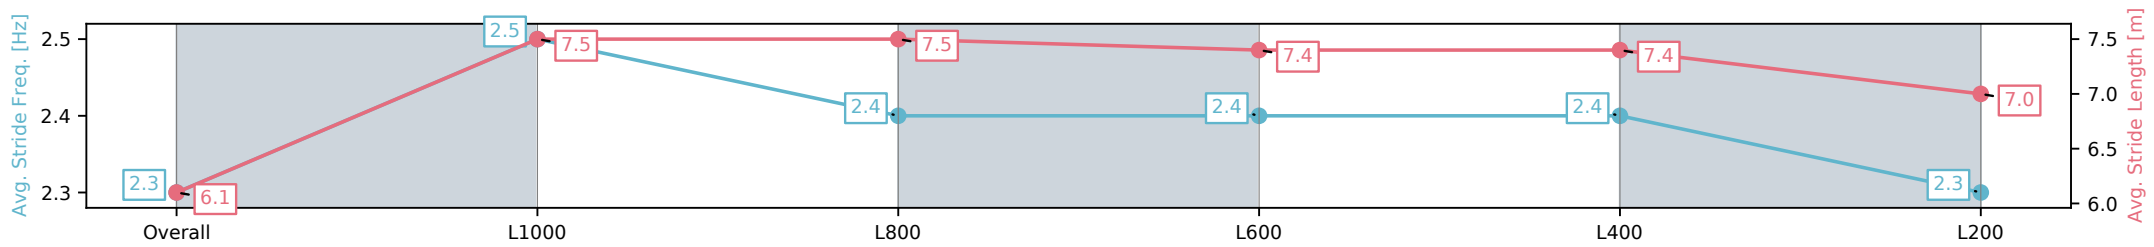

Morphettville SA - Professional

Race 2: The Fotobase Group Maiden Plate - 1200m

13 December 2024 - 3:30PM

Track Rating: Good 4, Weather: Fine, Rail Position: +11m Entire

Section	Overall	L1000	L800	L600	L400	L200
Section Times	1:11.39 [7] (0:14.36)	0:57.03 [11] (0:10.76)	0:46.27 [11] (0:11.02)	0:35.25 [11] (0:11.46)	0:23.79 [11] (0:11.51)	0:12.28 [8] (0:12.28)
Average Speed [km/h]	50.2	66.9	65.8	63.5	62.9	58.6
Top Speed [km/h]	66.4	68.0	67.2	66.0	64.0	61.9
Avg. Dist. to Rail [m]	1.3	1.0	1.5	2.2	4.3	5.3
Avg. Stride Freq. [Hz]	2.3	2.5	2.4	2.4	2.4	2.3
Avg. Stride Length [m]	6.1	7.5	7.5	7.4	7.4	7.0