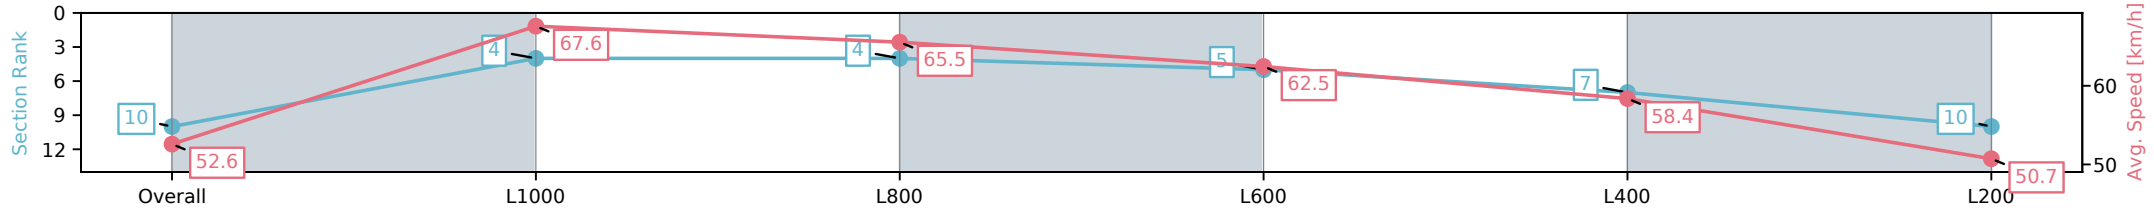

Morphettville SA - Professional  
 Race 2: The Fotobase Group Maiden Plate - 1200m  
 13 December 2024 - 3:30PM  
 Track Rating: Good 4, Weather: Fine, Rail Position: +11m Entire

Section	Overall	L1000	L800	L600	L400	L200
Section Times	1:13.42 [10] (0:13.70)	0:59.72 [4] (0:10.67)	0:49.05 [4] (0:10.96)	0:38.09 [5] (0:11.56)	0:26.53 [7] (0:12.37)	0:14.16 [10] (0:14.16)
Average Speed [km/h]	52.6	67.6	65.5	62.5	58.4	50.7
Top Speed [km/h]	68.1	68.4	67.7	66.0	61.0	55.5
Avg. Dist. to Rail [m]	1.3	0.9	0.2	0.8	2.2	3.8
Avg. Stride Freq. [Hz]	2.5	2.5	2.4	2.4	2.3	2.1
Avg. Stride Length [m]	5.9	7.4	7.6	7.4	7.0	6.6