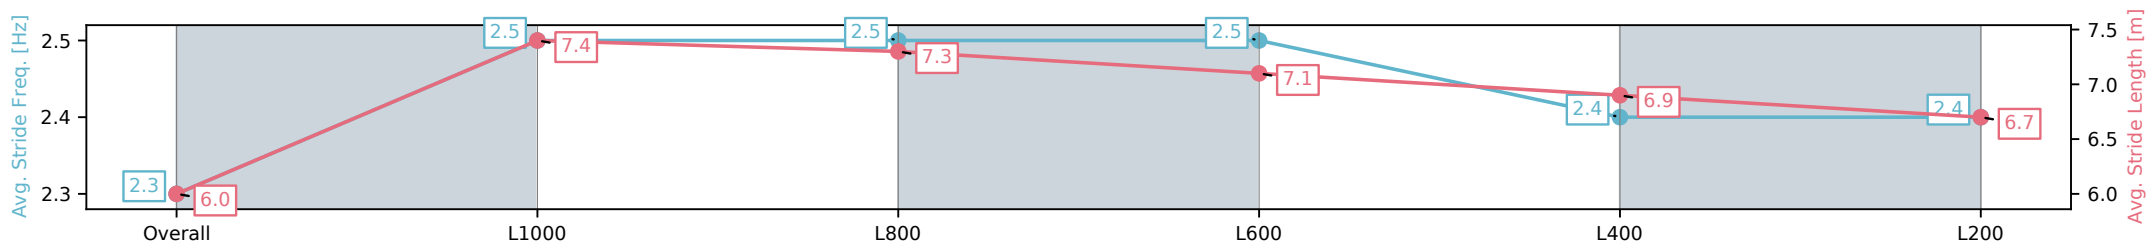

Morphettville SA - Professional

Race 2: The Fotobase Group Maiden Plate - 1200m

13 December 2024 - 3:30PM

Track Rating: Good 4, Weather: Fine, Rail Position: +11m Entire

Section	Overall	L1000	L800	L600	L400	L200
Section Times	1:11.74 [8] (0:14.13)	0:57.61 [10] (0:10.28)	0:47.32 [6] (0:10.96)	0:36.36 [6] (0:11.42)	0:24.94 [6] (0:12.17)	0:12.77 [7] (0:12.77)
Average Speed [km/h]	51.0	69.9	66.4	64.5	59.6	56.4
Top Speed [km/h]	70.6	71.4	69.2	66.1	61.8	58.7
Avg. Dist. to Rail [m]	8.7	4.7	2.5	4.4	6.6	7.3
Avg. Stride Freq. [Hz]	2.3	2.5	2.5	2.5	2.4	2.4
Avg. Stride Length [m]	6.0	7.4	7.3	7.1	6.9	6.7