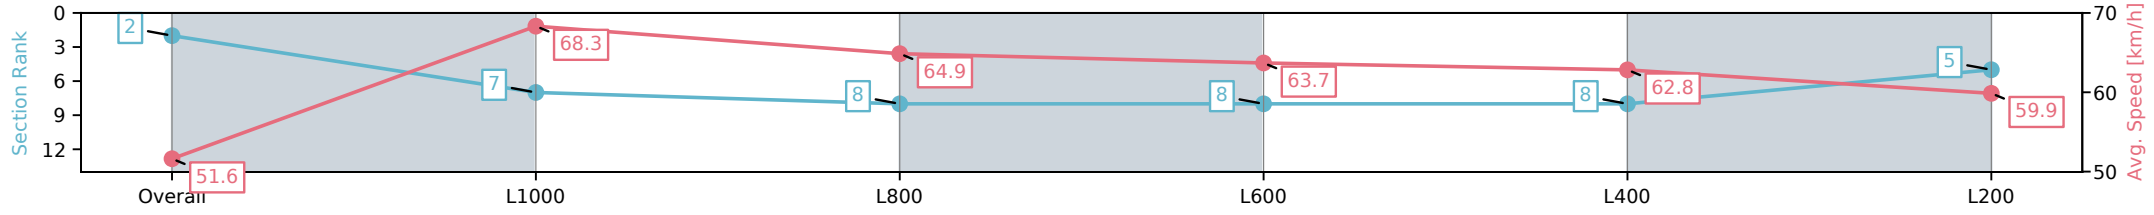

Horse/Jockey Name	BROWN NOSE DAY GAL/Brooke King
Finish Rank	2
Fastest Section Time (Section)	0:10.54 (L1000)
Top Speed [km/h] (Section)	69.2 (Overall)
Race State	Finished

Morphettville SA - Professional
Race 2: The Fotobase Group Maiden Plate - 1200m
13 December 2024 - 3:30PM
Track Rating: Good 4, Weather: Fine, Rail Position: +11m Entire

Section	Overall	L1000	L800	L600	L400	L200
Section Times	1:10.45 [2] (0:13.96)	0:56.49 [7] (0:10.54)	0:45.95 [8] (0:11.04)	0:34.91 [8] (0:11.37)	0:23.54 [8] (0:11.52)	0:12.02 [5] (0:12.02)
Average Speed [km/h]	51.6	68.3	64.9	63.7	62.8	59.9
Top Speed [km/h]	68.1	69.2	67.2	64.9	64.2	62.4
Avg. Dist. to Rail [m]	2.1	0.3	0.9	1.2	4.2	1.8
Avg. Stride Freq. [Hz]	2.4	2.6	2.5	2.4	2.4	2.4
Avg. Stride Length [m]	6.0	7.4	7.3	7.2	7.1	7.0

[ ] Ranking at each section and finish
-:-:- No data available at this section
NA No data available