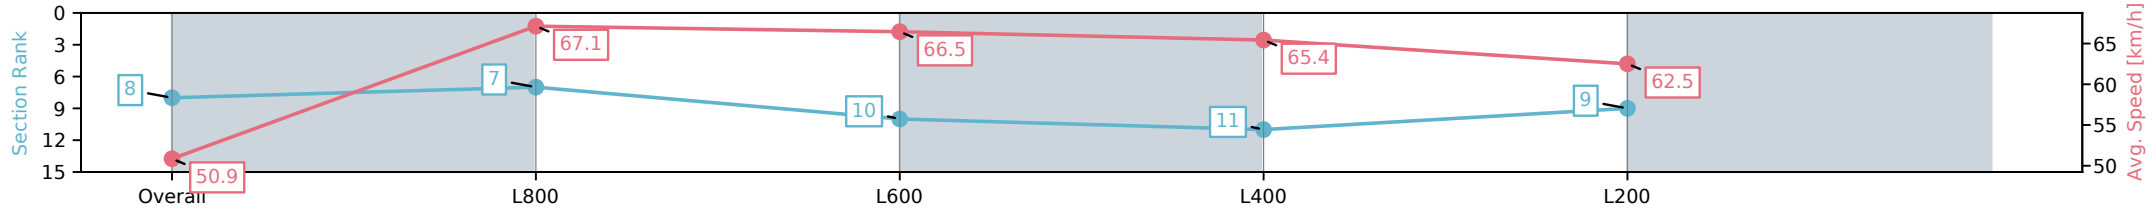

Morphettville Parks SA - Professional

Race 8: Grand Syndicates Handicap - 1000m

16 November 2024 - 5:31PM

Track Rating: Good 3, Weather: Fine, Rail Position: True

Section	Overall	L800	L600	L400	L200
Section Times	0:58.69 [8] (0:14.17)	0:44.52 [7] (0:10.84)	0:33.68 [10] (0:11.06)	0:22.62 [11] (0:11.14)	0:11.48 [9] (0:11.48)
Average Speed [km/h]	50.9	67.1	66.5	65.4	62.5
Top Speed [km/h]	66.5	68.3	67.4	65.9	65.0
Avg. Dist. to Rail [m]	9.4	4.9	3.9	7.0	10.2
Avg. Stride Freq. [Hz]	2.4	2.4	2.4	2.5	2.4
Avg. Stride Length [m]	5.9	7.7	7.6	7.3	7.2