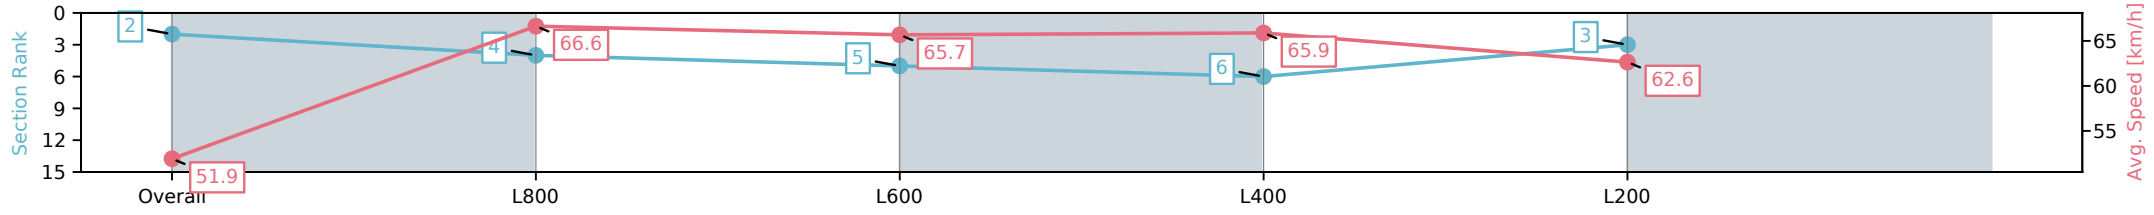

Morphettville Parks SA - Professional

Race 8: Grand Syndicates Handicap - 1000m

16 November 2024 - 5:31PM

Track Rating: Good 3, Weather: Fine, Rail Position: True

Section	Overall	L800	L600	L400	L200
Section Times	0:58.35 [2] (0:13.89)	0:44.46 [4] (0:10.84)	0:33.62 [5] (0:11.14)	0:22.48 [6] (0:11.02)	0:11.46 [3] (0:11.46)
Average Speed [km/h]	51.9	66.6	65.7	65.9	62.6
Top Speed [km/h]	68.4	68.2	67.3	67.0	64.7
Avg. Dist. to Rail [m]	6.4	1.3	3.0	4.7	6.5
Avg. Stride Freq. [Hz]	2.4	2.4	2.4	2.4	2.4
Avg. Stride Length [m]	5.8	7.7	7.7	7.5	7.2