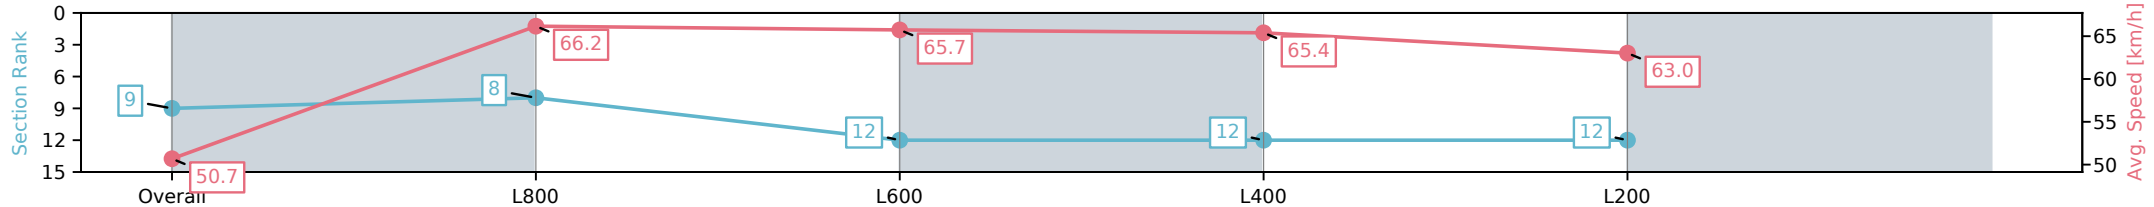

Morphettville Parks SA - Professional

Race 8: Grand Syndicates Handicap - 1000m

16 November 2024 - 5:31PM

Track Rating: Good 3, Weather: Fine, Rail Position: True

Section	Overall	L800	L600	L400	L200
Section Times	0:58.88 [9] (0:14.20)	0:44.68 [8] (0:11.00)	0:33.68 [12] (0:11.15)	0:22.53 [12] (0:11.16)	0:11.37 [12] (0:11.37)
Average Speed [km/h]	50.7	66.2	65.7	65.4	63.0
Top Speed [km/h]	66.6	66.8	66.5	66.6	66.0
Avg. Dist. to Rail [m]	12.1	5.4	3.1	8.5	14.0
Avg. Stride Freq. [Hz]	2.4	2.6	2.5	2.6	2.5
Avg. Stride Length [m]	5.7	7.2	7.3	7.0	6.9