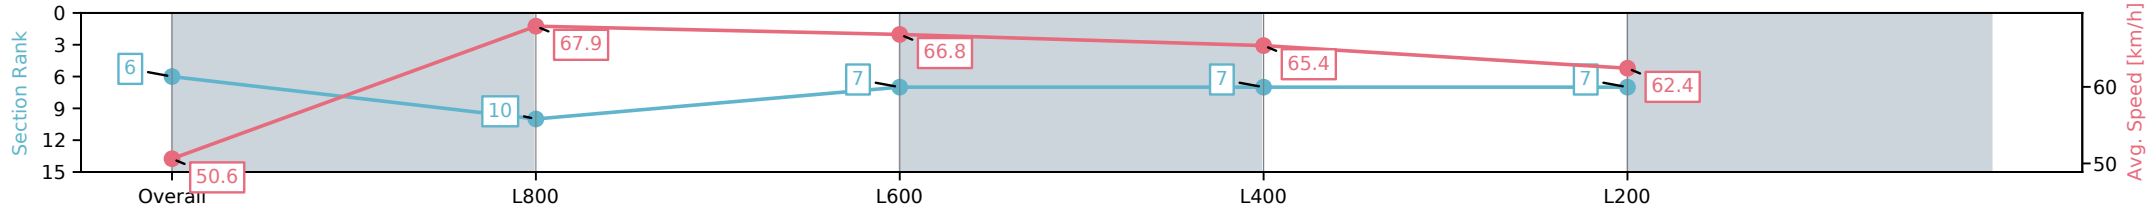

Morphettville Parks SA - Professional

Race 8: Grand Syndicates Handicap - 1000m

16 November 2024 - 5:31PM

Track Rating: Good 3, Weather: Fine, Rail Position: True

Section	Overall	L800	L600	L400	L200
Section Times	0:58.48 [6] (0:14.23)	0:44.25 [10] (0:10.69)	0:33.56 [7] (0:11.00)	0:22.56 [7] (0:11.10)	0:11.46 [7] (0:11.46)
Average Speed [km/h]	50.6	67.9	66.8	65.4	62.4
Top Speed [km/h]	68.3	68.9	67.6	66.8	64.4
Avg. Dist. to Rail [m]	5.0	2.9	3.7	4.0	5.4
Avg. Stride Freq. [Hz]	2.3	2.4	2.4	2.4	2.3
Avg. Stride Length [m]	6.1	7.8	7.7	7.6	7.4