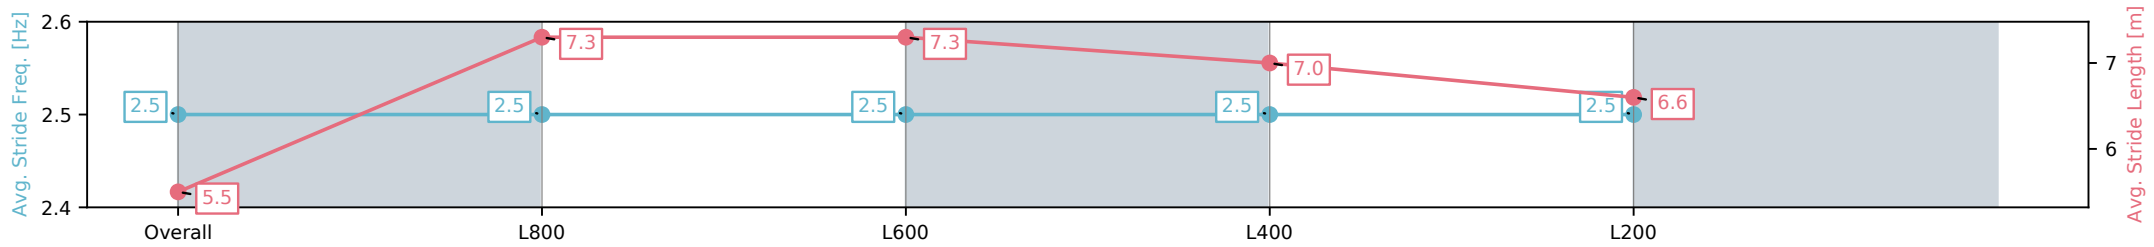

Morphettville Parks SA - Professional

Race 8: Grand Syndicates Handicap - 1000m

16 November 2024 - 5:31PM

Track Rating: Good 3, Weather: Fine, Rail Position: True

Section	Overall	L800	L600	L400	L200
Section Times	0:59.11 [12] (0:14.28)	0:44.83 [12] (0:10.82)	0:34.01 [11] (0:10.94)	0:23.07 [10] (0:11.42)	0:11.65 [11] (0:11.65)
Average Speed [km/h]	50.4	67.0	67.0	64.1	61.5
Top Speed [km/h]	65.5	68.0	67.1	65.5	65.5
Avg. Dist. to Rail [m]	11.0	4.4	3.1	9.3	13.8
Avg. Stride Freq. [Hz]	2.5	2.5	2.5	2.5	2.5
Avg. Stride Length [m]	5.5	7.3	7.3	7.0	6.6