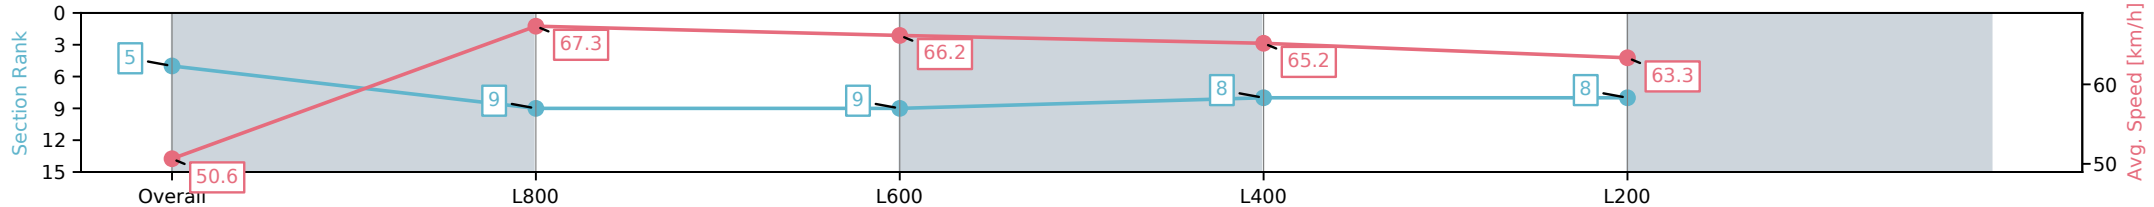

Morphettville Parks SA - Professional

Race 8: Grand Syndicates Handicap - 1000m

16 November 2024 - 5:31PM

Track Rating: Good 3, Weather: Fine, Rail Position: True

Section	Overall	L800	L600	L400	L200
Section Times	0:58.42 [5] (0:14.21)	0:44.21 [9] (0:10.75)	0:33.46 [9] (0:11.02)	0:22.44 [8] (0:11.12)	0:11.32 [8] (0:11.32)
Average Speed [km/h]	50.6	67.3	66.2	65.2	63.3
Top Speed [km/h]	68.2	68.4	67.1	66.5	64.3
Avg. Dist. to Rail [m]	5.3	2.4	2.1	4.4	9.0
Avg. Stride Freq. [Hz]	2.4	2.4	2.4	2.4	2.4
Avg. Stride Length [m]	5.8	7.7	7.6	7.5	7.3