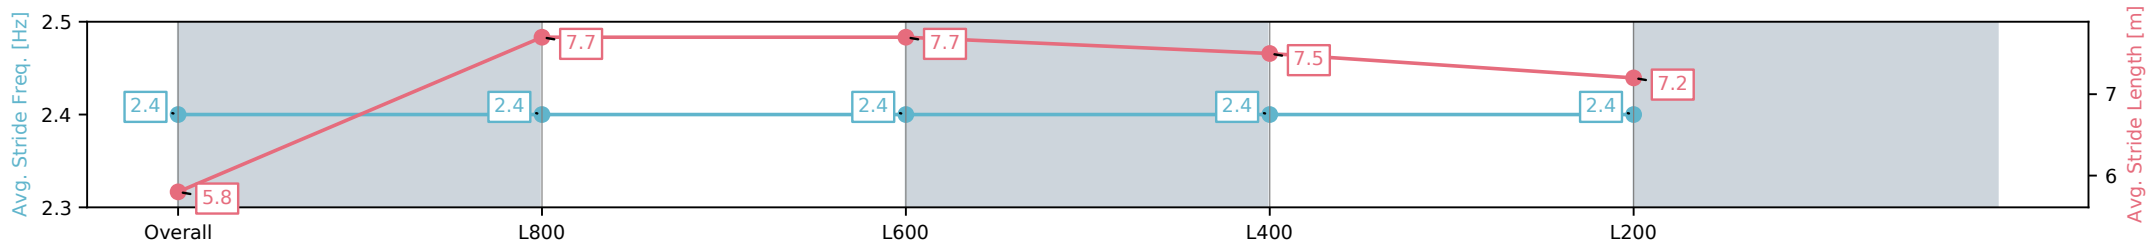

Morphettville Parks SA - Professional

Race 8: Grand Syndicates Handicap - 1000m

16 November 2024 - 5:31PM

Track Rating: Good 3, Weather: Fine, Rail Position: True

Section	Overall	L800	L600	L400	L200
Section Times	0:58.35 [2] (0:13.89)	0:44.46 [4] (0:10.84)	0:33.62 [5] (0:11.14)	0:22.48 [6] (0:11.02)	0:11.46 [3] (0:11.46)
Average Speed [km/h]	51.9	66.6	65.7	65.9	62.6
Top Speed [km/h]	68.4	68.2	67.3	67.0	64.7
Avg. Dist. to Rail [m]	6.4	1.3	3.0	4.7	6.5
Avg. Stride Freq. [Hz]	2.4	2.4	2.4	2.4	2.4
Avg. Stride Length [m]	5.8	7.7	7.7	7.5	7.2