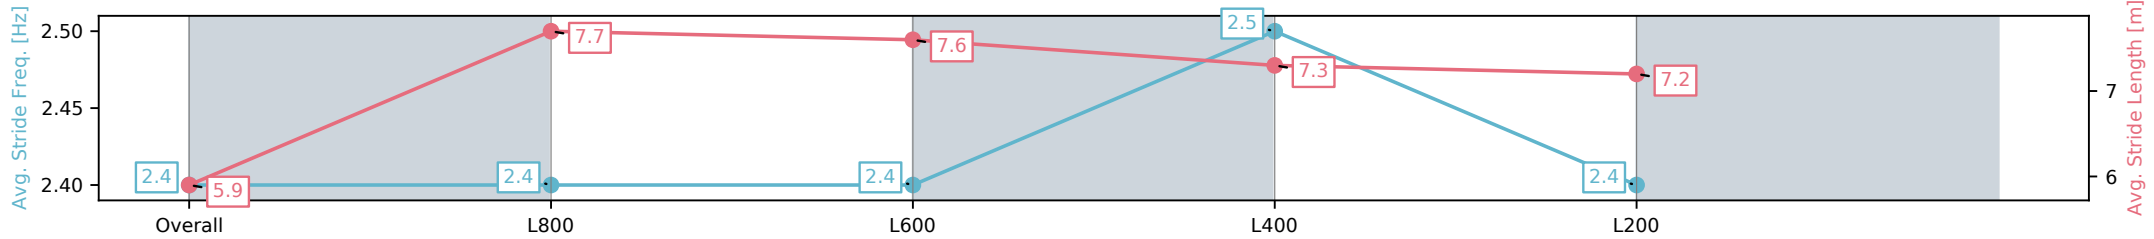

Morphettville Parks SA - Professional

Race 8: Grand Syndicates Handicap - 1000m

16 November 2024 - 5:31PM

Track Rating: Good 3, Weather: Fine, Rail Position: True

Section	Overall	L800	L600	L400	L200
Section Times	0:58.69 [8] (0:14.17)	0:44.52 [7] (0:10.84)	0:33.68 [10] (0:11.06)	0:22.62 [11] (0:11.14)	0:11.48 [9] (0:11.48)
Average Speed [km/h]	50.9	67.1	66.5	65.4	62.5
Top Speed [km/h]	66.5	68.3	67.4	65.9	65.0
Avg. Dist. to Rail [m]	9.4	4.9	3.9	7.0	10.2
Avg. Stride Freq. [Hz]	2.4	2.4	2.4	2.5	2.4
Avg. Stride Length [m]	5.9	7.7	7.6	7.3	7.2