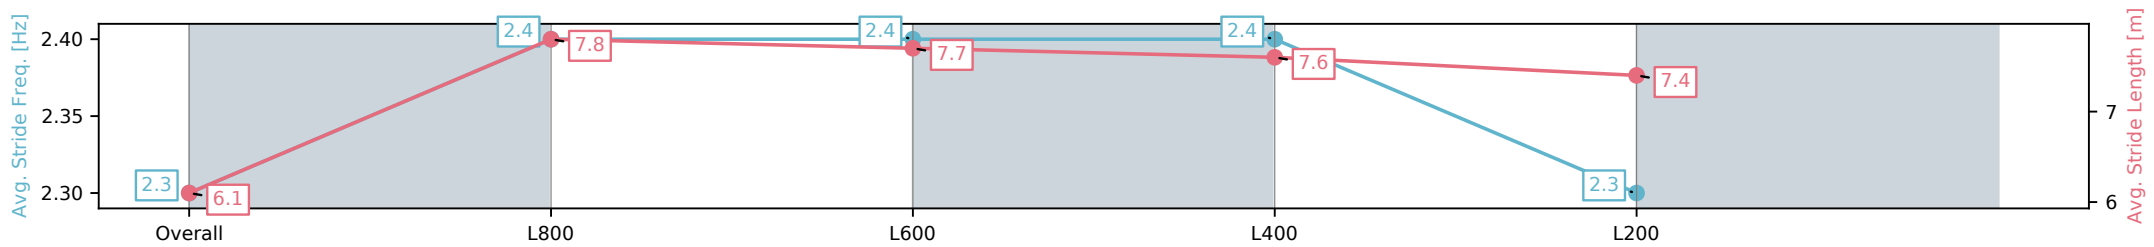

Morphettville Parks SA - Professional

Race 8: Grand Syndicates Handicap - 1000m

16 November 2024 - 5:31PM

Track Rating: Good 3, Weather: Fine, Rail Position: True

Section	Overall	L800	L600	L400	L200
Section Times	0:58.48 [6] (0:14.23)	0:44.25 [10] (0:10.69)	0:33.56 [7] (0:11.00)	0:22.56 [7] (0:11.10)	0:11.46 [7] (0:11.46)
Average Speed [km/h]	50.6	67.9	66.8	65.4	62.4
Top Speed [km/h]	68.3	68.9	67.6	66.8	64.4
Avg. Dist. to Rail [m]	5.0	2.9	3.7	4.0	5.4
Avg. Stride Freq. [Hz]	2.3	2.4	2.4	2.4	2.3
Avg. Stride Length [m]	6.1	7.8	7.7	7.6	7.4