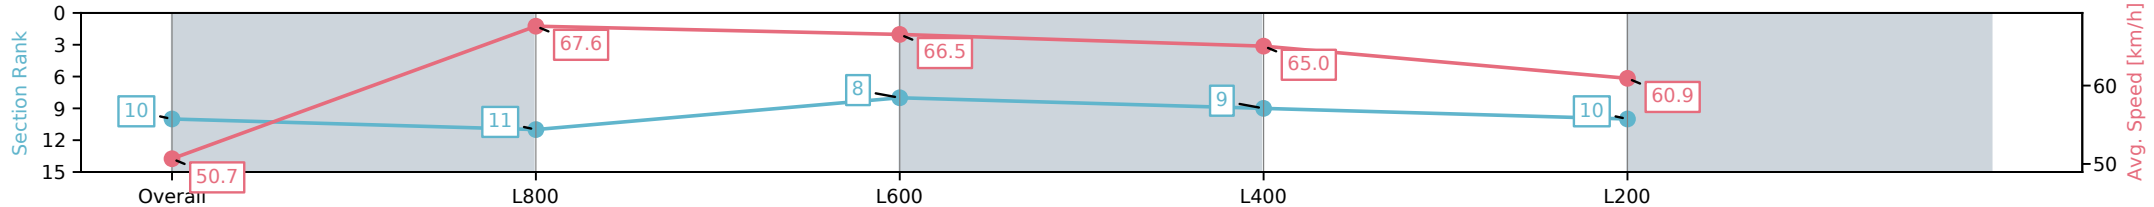

Morphettville Parks SA - Professional

Race 8: Grand Syndicates Handicap - 1000m

16 November 2024 - 5:31PM

Track Rating: Good 3, Weather: Fine, Rail Position: True

Section	Overall	L800	L600	L400	L200
Section Times	0:59.02 [10] (0:14.23)	0:44.79 [11] (0:10.71)	0:34.08 [8] (0:11.05)	0:23.03 [9] (0:11.25)	0:11.78 [10] (0:11.78)
Average Speed [km/h]	50.7	67.6	66.5	65.0	60.9
Top Speed [km/h]	67.9	68.7	67.2	65.8	63.7
Avg. Dist. to Rail [m]	8.5	3.1	3.9	8.1	10.3
Avg. Stride Freq. [Hz]	2.2	2.3	2.3	2.4	2.3
Avg. Stride Length [m]	6.2	7.9	8.0	7.6	7.4