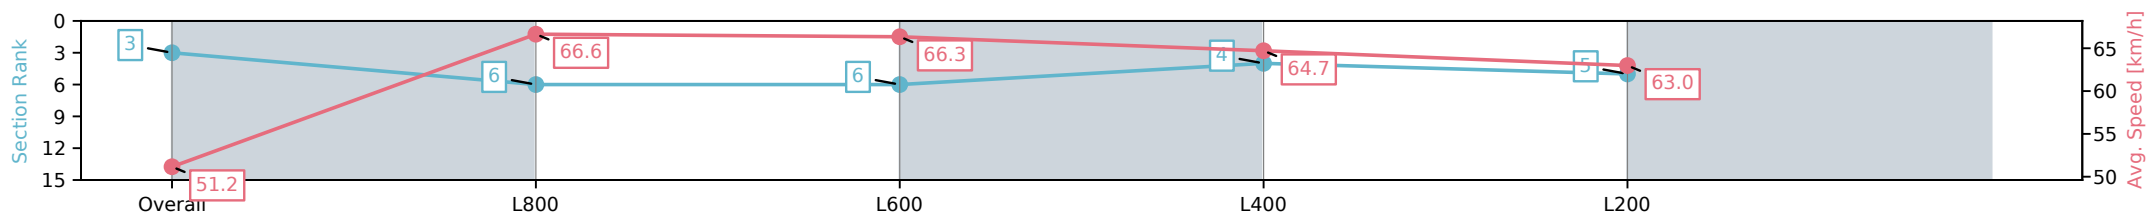

Morphettville Parks SA - Professional

Race 8: Grand Syndicates Handicap - 1000m

16 November 2024 - 5:31PM

Track Rating: Good 3, Weather: Fine, Rail Position: True

Section	Overall	L800	L600	L400	L200
Section Times	0:58.35 [3] (0:14.08)	0:44.27 [6] (0:10.82)	0:33.45 [6] (0:10.89)	0:22.56 [4] (0:11.16)	0:11.40 [5] (0:11.40)
Average Speed [km/h]	51.2	66.6	66.3	64.7	63.0
Top Speed [km/h]	67.1	68.0	67.9	65.8	64.1
Avg. Dist. to Rail [m]	3.1	0.7	0.9	2.5	4.6
Avg. Stride Freq. [Hz]	2.4	2.5	2.4	2.4	2.4
Avg. Stride Length [m]	5.9	7.5	7.5	7.5	7.3