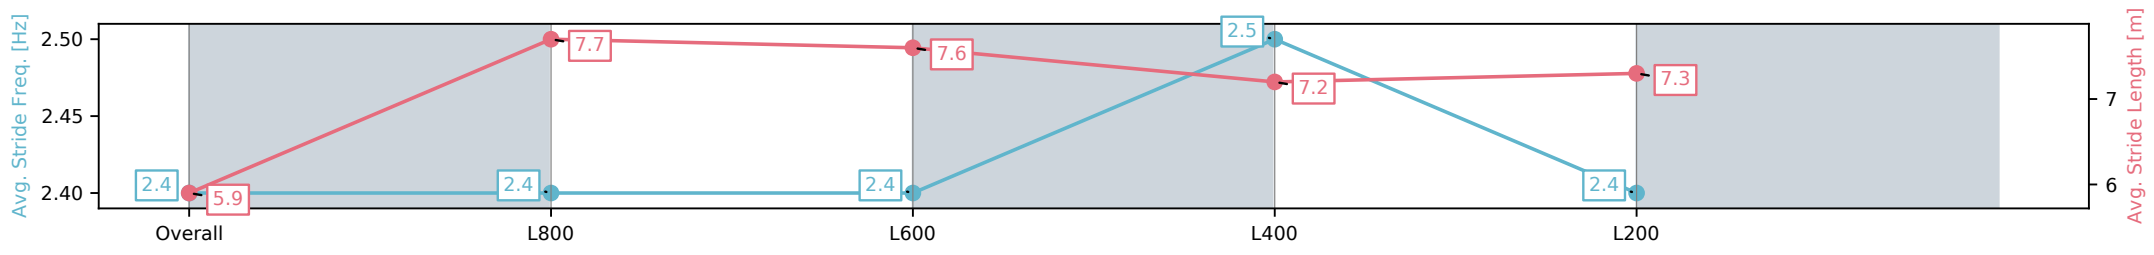

16 November 2024 - 5:31PM

Track Rating: Good 3, Weather: Fine, Rail Position: True

Section	Overall	L800	L600	L400	L200
Section Times	0:58.34 [1] (0:13.95)	0:44.39 [5] (0:10.76)	0:33.63 [4] (0:11.09)	0:22.54 [5] (0:11.19)	0:11.35 [6] (0:11.35)
Average Speed [km/h]	51.6	67.5	66.5	65.3	63.2
Top Speed [km/h]	65.9	68.8	67.3	66.3	65.2
Avg. Dist. to Rail [m]	8.3	4.3	4.1	8.5	9.5
Avg. Stride Freq. [Hz]	2.4	2.4	2.4	2.5	2.4
Avg. Stride Length [m]	5.9	7.7	7.6	7.2	7.3