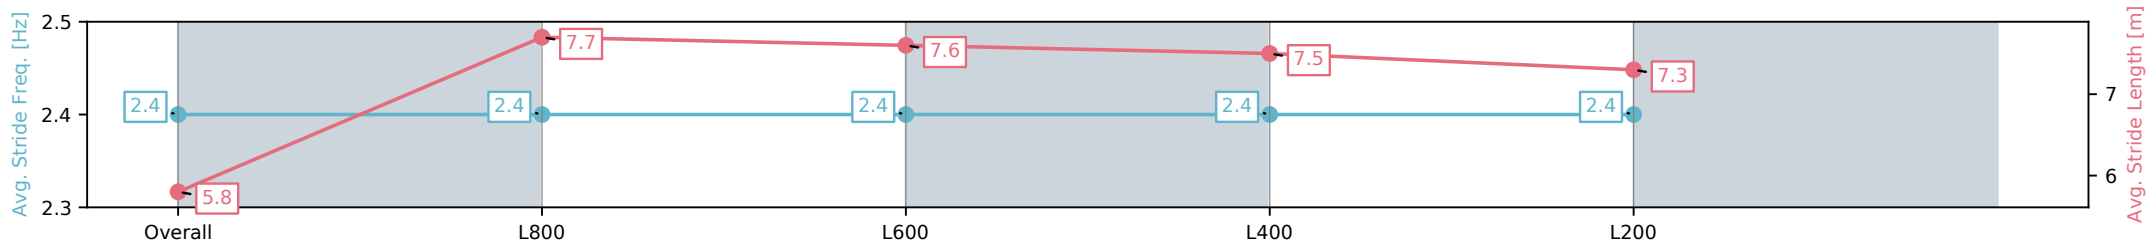

Morphettville Parks SA - Professional

Race 8: Grand Syndicates Handicap - 1000m

16 November 2024 - 5:31PM

Track Rating: Good 3, Weather: Fine, Rail Position: True

Section	Overall	L800	L600	L400	L200
Section Times	0:58.42 [5] (0:14.21)	0:44.21 [9] (0:10.75)	0:33.46 [9] (0:11.02)	0:22.44 [8] (0:11.12)	0:11.32 [8] (0:11.32)
Average Speed [km/h]	50.6	67.3	66.2	65.2	63.3
Top Speed [km/h]	68.2	68.4	67.1	66.5	64.3
Avg. Dist. to Rail [m]	5.3	2.4	2.1	4.4	9.0
Avg. Stride Freq. [Hz]	2.4	2.4	2.4	2.4	2.4
Avg. Stride Length [m]	5.8	7.7	7.6	7.5	7.3