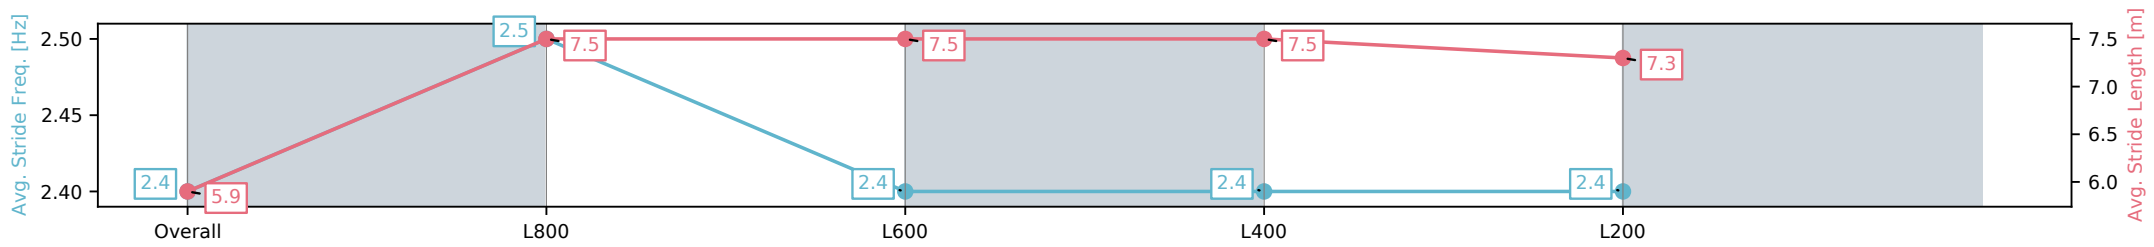

Morphettville Parks SA - Professional

Race 8: Grand Syndicates Handicap - 1000m

16 November 2024 - 5:31PM

Track Rating: Good 3, Weather: Fine, Rail Position: True

Section	Overall	L800	L600	L400	L200
Section Times	0:58.35 [3] (0:14.08)	0:44.27 [6] (0:10.82)	0:33.45 [6] (0:10.89)	0:22.56 [4] (0:11.16)	0:11.40 [5] (0:11.40)
Average Speed [km/h]	51.2	66.6	66.3	64.7	63.0
Top Speed [km/h]	67.1	68.0	67.9	65.8	64.1
Avg. Dist. to Rail [m]	3.1	0.7	0.9	2.5	4.6
Avg. Stride Freq. [Hz]	2.4	2.5	2.4	2.4	2.4
Avg. Stride Length [m]	5.9	7.5	7.5	7.5	7.3