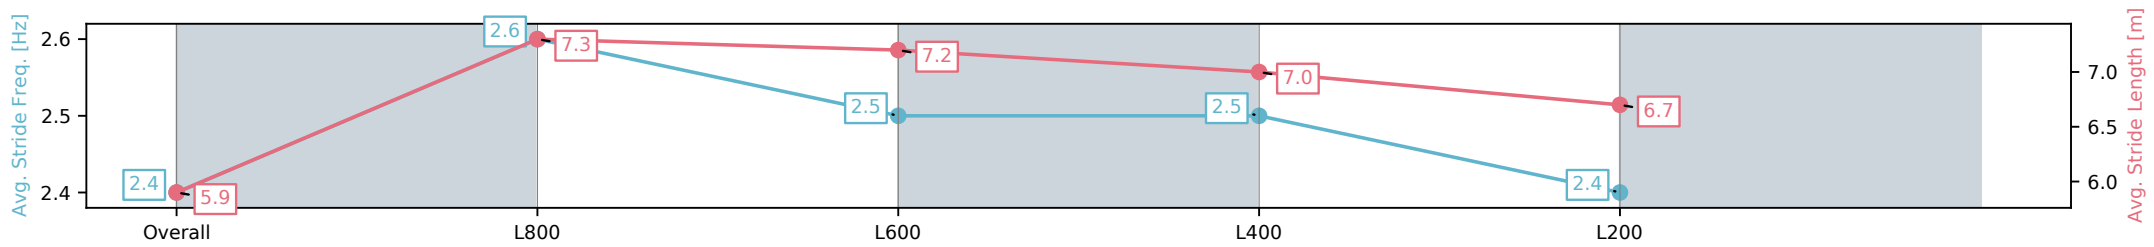

Morphettville Parks SA - Professional

Race 8: Grand Syndicates Handicap - 1000m

16 November 2024 - 5:31PM

Track Rating: Good 3, Weather: Fine, Rail Position: True

Section	Overall	L800	L600	L400	L200
Section Times	0:59.06 [11] (0:13.77)	0:45.29 [3] (0:10.56)	0:34.73 [1] (0:11.27)	0:23.46 [3] (0:11.34)	0:12.12 [4] (0:12.12)
Average Speed [km/h]	52.3	68.8	65.1	63.8	59.2
Top Speed [km/h]	69.5	70.5	67.3	66.1	61.6
Avg. Dist. to Rail [m]	11.8	5.1	2.9	4.0	6.9
Avg. Stride Freq. [Hz]	2.4	2.6	2.5	2.5	2.4
Avg. Stride Length [m]	5.9	7.3	7.2	7.0	6.7