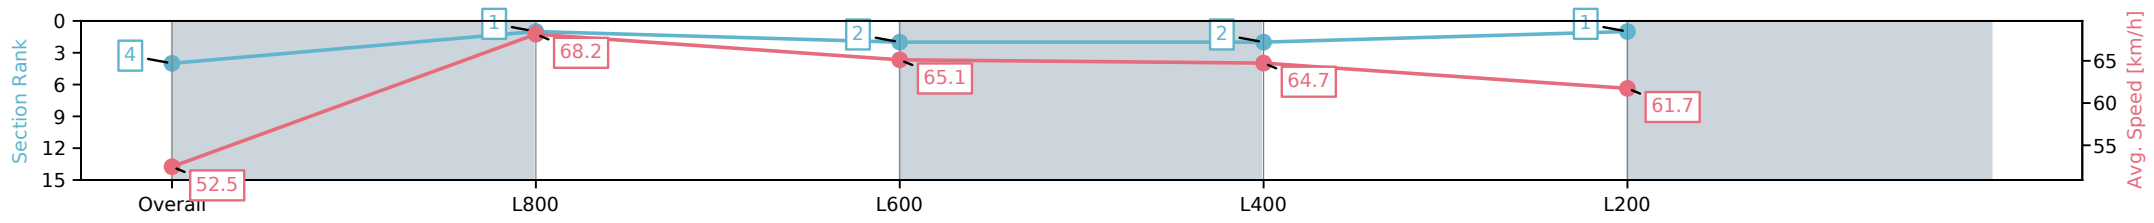

Morphettville Parks SA - Professional

Race 8: Grand Syndicates Handicap - 1000m

16 November 2024 - 5:31PM

Track Rating: Good 3, Weather: Fine, Rail Position: True

Section	Overall	L800	L600	L400	L200
Section Times	0:58.38 [4] (0:13.72)	0:44.66 [1] (0:10.66)	0:34.00 [2] (0:11.21)	0:22.79 [2] (0:11.18)	0:11.61 [1] (0:11.61)
Average Speed [km/h]	52.5	68.2	65.1	64.7	61.7
Top Speed [km/h]	69.1	69.4	67.3	65.8	63.8
Avg. Dist. to Rail [m]	10.5	4.4	2.6	2.9	4.1
Avg. Stride Freq. [Hz]	2.4	2.5	2.4	2.4	2.3
Avg. Stride Length [m]	6.0	7.6	7.5	7.4	7.4