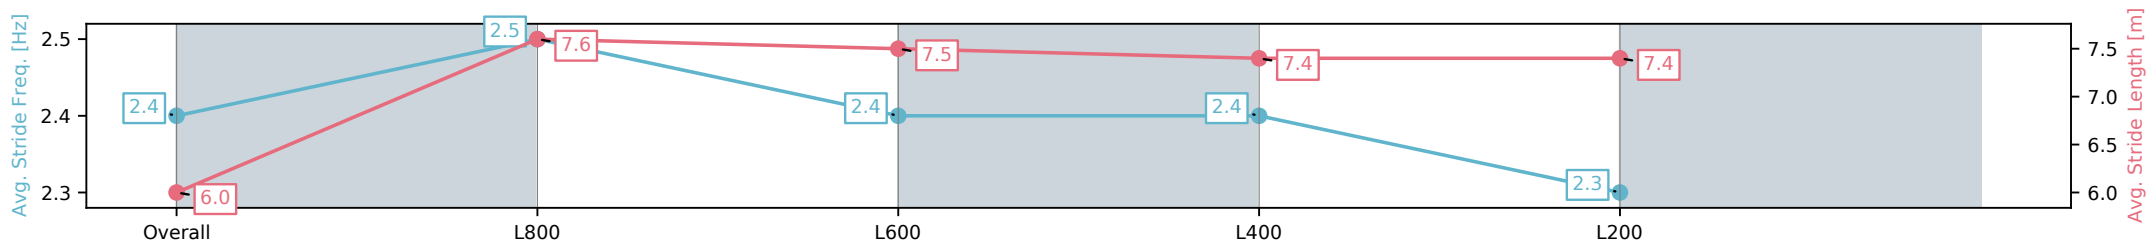

Morphettville Parks SA - Professional

Race 8: Grand Syndicates Handicap - 1000m

16 November 2024 - 5:31PM

Track Rating: Good 3, Weather: Fine, Rail Position: True

Section	Overall	L800	L600	L400	L200
Section Times	0:58.38 [4] (0:13.72)	0:44.66 [1] (0:10.66)	0:34.00 [2] (0:11.21)	0:22.79 [2] (0:11.18)	0:11.61 [1] (0:11.61)
Average Speed [km/h]	52.5	68.2	65.1	64.7	61.7
Top Speed [km/h]	69.1	69.4	67.3	65.8	63.8
Avg. Dist. to Rail [m]	10.5	4.4	2.6	2.9	4.1
Avg. Stride Freq. [Hz]	2.4	2.5	2.4	2.4	2.3
Avg. Stride Length [m]	6.0	7.6	7.5	7.4	7.4