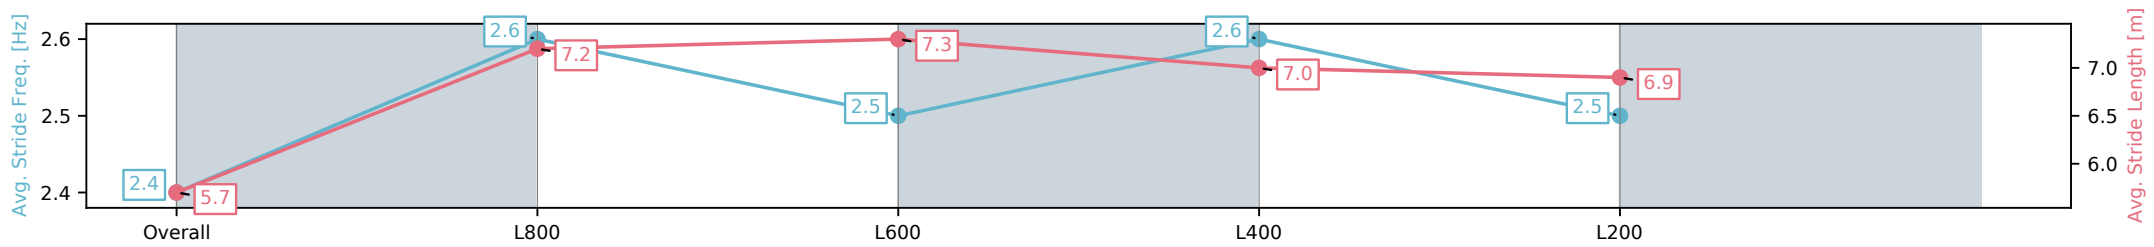

Morphettville Parks SA - Professional

Race 8: Grand Syndicates Handicap - 1000m

16 November 2024 - 5:31PM

Track Rating: Good 3, Weather: Fine, Rail Position: True

Section	Overall	L800	L600	L400	L200
Section Times	0:58.88 [9] (0:14.20)	0:44.68 [8] (0:11.00)	0:33.68 [12] (0:11.15)	0:22.53 [12] (0:11.16)	0:11.37 [12] (0:11.37)
Average Speed [km/h]	50.7	66.2	65.7	65.4	63.0
Top Speed [km/h]	66.6	66.8	66.5	66.6	66.0
Avg. Dist. to Rail [m]	12.1	5.4	3.1	8.5	14.0
Avg. Stride Freq. [Hz]	2.4	2.6	2.5	2.6	2.5
Avg. Stride Length [m]	5.7	7.2	7.3	7.0	6.9