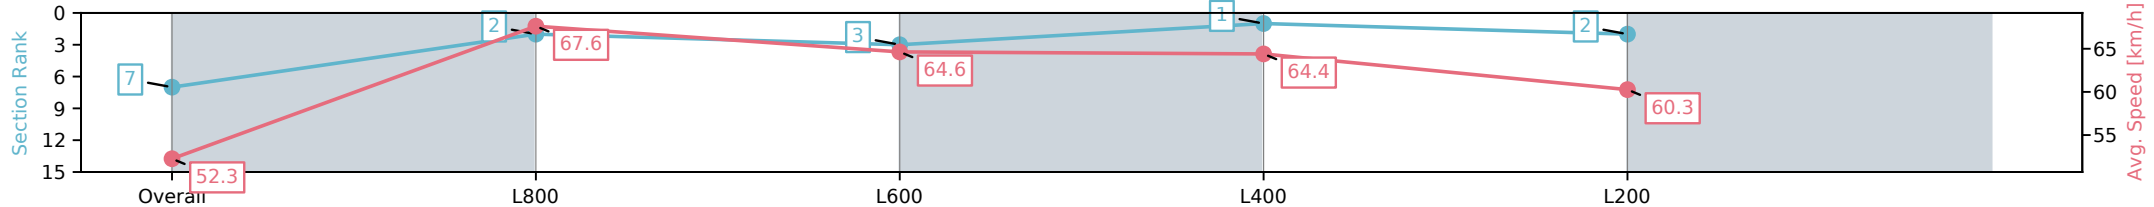

Morphettville Parks SA - Professional

Race 8: Grand Syndicates Handicap - 1000m

16 November 2024 - 5:31PM

Track Rating: Good 3, Weather: Fine, Rail Position: True

Section	Overall	L800	L600	L400	L200
Section Times	0:58.67 [7] (0:13.76)	0:44.91 [2] (0:10.68)	0:34.23 [3] (0:11.12)	0:23.11 [1] (0:11.22)	0:11.89 [2] (0:11.89)
Average Speed [km/h]	52.3	67.6	64.6	64.4	60.3
Top Speed [km/h]	68.2	69.1	65.8	65.4	63.3
Avg. Dist. to Rail [m]	6.6	2.0	0.5	2.2	3.4
Avg. Stride Freq. [Hz]	2.5	2.6	2.5	2.5	2.4
Avg. Stride Length [m]	5.7	7.4	7.2	7.1	6.9