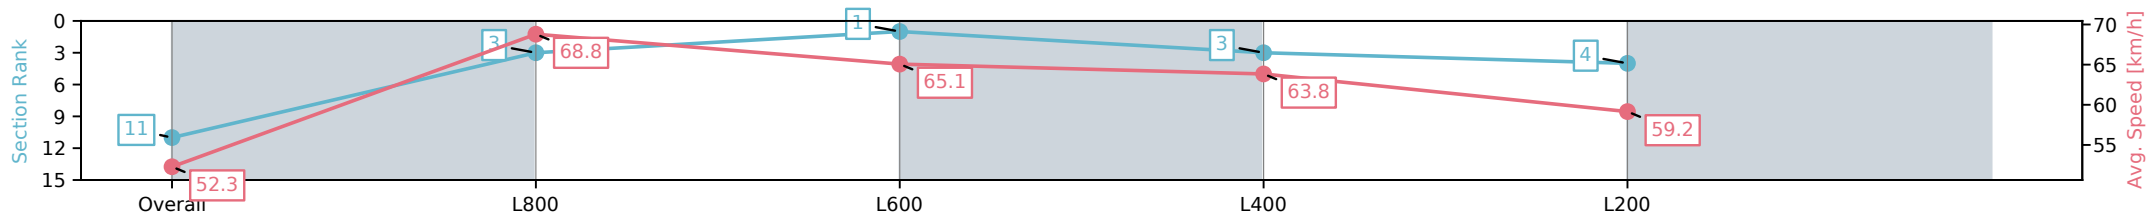

Morphettville Parks SA - Professional

Race 8: Grand Syndicates Handicap - 1000m

16 November 2024 - 5:31PM

Track Rating: Good 3, Weather: Fine, Rail Position: True

Section	Overall	L800	L600	L400	L200
Section Times	0:59.06 [11] (0:13.77)	0:45.29 [3] (0:10.56)	0:34.73 [1] (0:11.27)	0:23.46 [3] (0:11.34)	0:12.12 [4] (0:12.12)
Average Speed [km/h]	52.3	68.8	65.1	63.8	59.2
Top Speed [km/h]	69.5	70.5	67.3	66.1	61.6
Avg. Dist. to Rail [m]	11.8	5.1	2.9	4.0	6.9
Avg. Stride Freq. [Hz]	2.4	2.6	2.5	2.5	2.4
Avg. Stride Length [m]	5.9	7.3	7.2	7.0	6.7