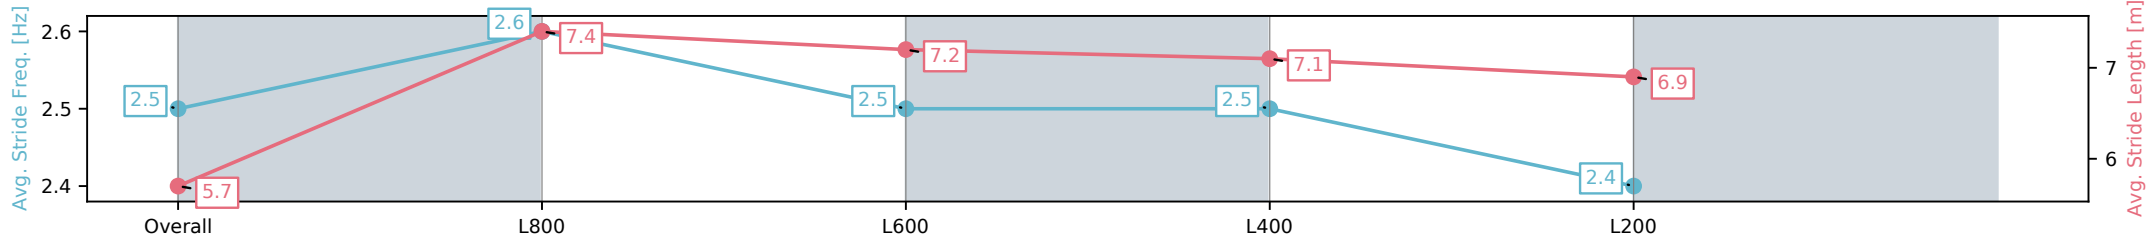

Morphettville Parks SA - Professional

Race 8: Grand Syndicates Handicap - 1000m

16 November 2024 - 5:31PM

Track Rating: Good 3, Weather: Fine, Rail Position: True

Section	Overall	L800	L600	L400	L200
Section Times	0:58.67 [7] (0:13.76)	0:44.91 [2] (0:10.68)	0:34.23 [3] (0:11.12)	0:23.11 [1] (0:11.22)	0:11.89 [2] (0:11.89)
Average Speed [km/h]	52.3	67.6	64.6	64.4	60.3
Top Speed [km/h]	68.2	69.1	65.8	65.4	63.3
Avg. Dist. to Rail [m]	6.6	2.0	0.5	2.2	3.4
Avg. Stride Freq. [Hz]	2.5	2.6	2.5	2.5	2.4
Avg. Stride Length [m]	5.7	7.4	7.2	7.1	6.9

[] Ranking at each section and finish
 -:-:- No data available at this section
 NA No data available

Horse/Jockey Name	BEAUTY BOUND/Lachlan Neindorf
Finish Rank	8
Fastest Section Time (Section)	0:10.84 (L800)
Top Speed [km/h] (Section)	68.3 (Overall)
Race State	Finished