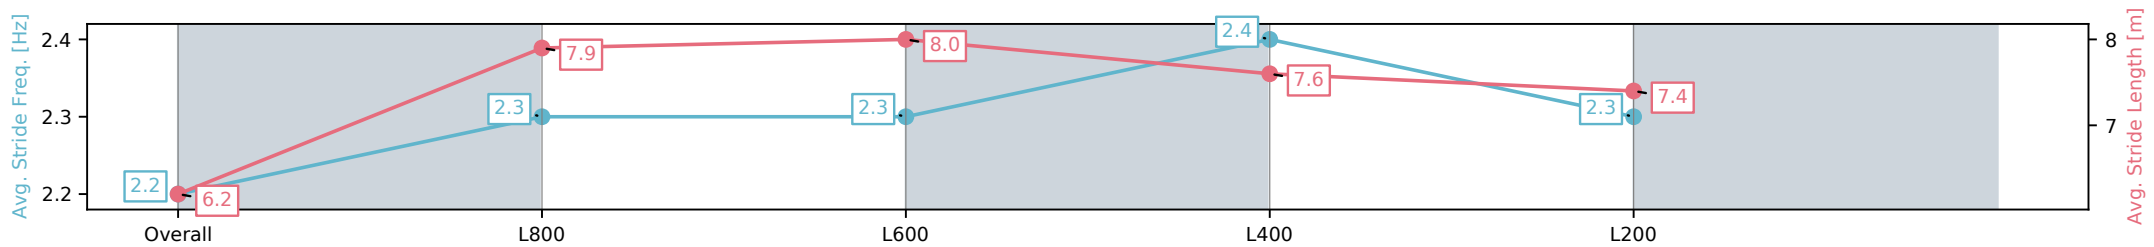

Morphettville Parks SA - Professional

Race 8: Grand Syndicates Handicap - 1000m

16 November 2024 - 5:31PM

Track Rating: Good 3, Weather: Fine, Rail Position: True

Section	Overall	L800	L600	L400	L200
Section Times	0:59.02 [10] (0:14.23)	0:44.79 [11] (0:10.71)	0:34.08 [8] (0:11.05)	0:23.03 [9] (0:11.25)	0:11.78 [10] (0:11.78)
Average Speed [km/h]	50.7	67.6	66.5	65.0	60.9
Top Speed [km/h]	67.9	68.7	67.2	65.8	63.7
Avg. Dist. to Rail [m]	8.5	3.1	3.9	8.1	10.3
Avg. Stride Freq. [Hz]	2.2	2.3	2.3	2.4	2.3
Avg. Stride Length [m]	6.2	7.9	8.0	7.6	7.4