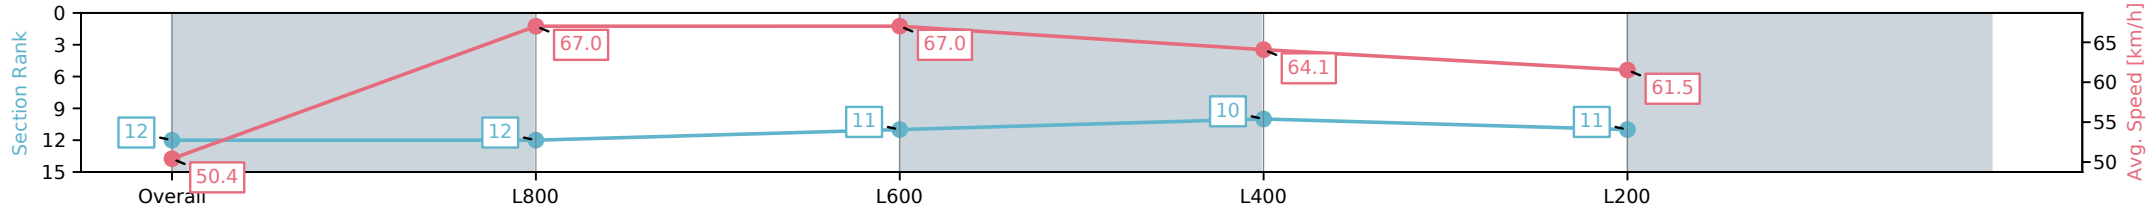

Morphettville Parks SA - Professional

Race 8: Grand Syndicates Handicap - 1000m

16 November 2024 - 5:31PM

Track Rating: Good 3, Weather: Fine, Rail Position: True

Section	Overall	L800	L600	L400	L200
Section Times	0:59.11 [12] (0:14.28)	0:44.83 [12] (0:10.82)	0:34.01 [11] (0:10.94)	0:23.07 [10] (0:11.42)	0:11.65 [11] (0:11.65)
Average Speed [km/h]	50.4	67.0	67.0	64.1	61.5
Top Speed [km/h]	65.5	68.0	67.1	65.5	65.5
Avg. Dist. to Rail [m]	11.0	4.4	3.1	9.3	13.8
Avg. Stride Freq. [Hz]	2.5	2.5	2.5	2.5	2.5
Avg. Stride Length [m]	5.5	7.3	7.3	7.0	6.6