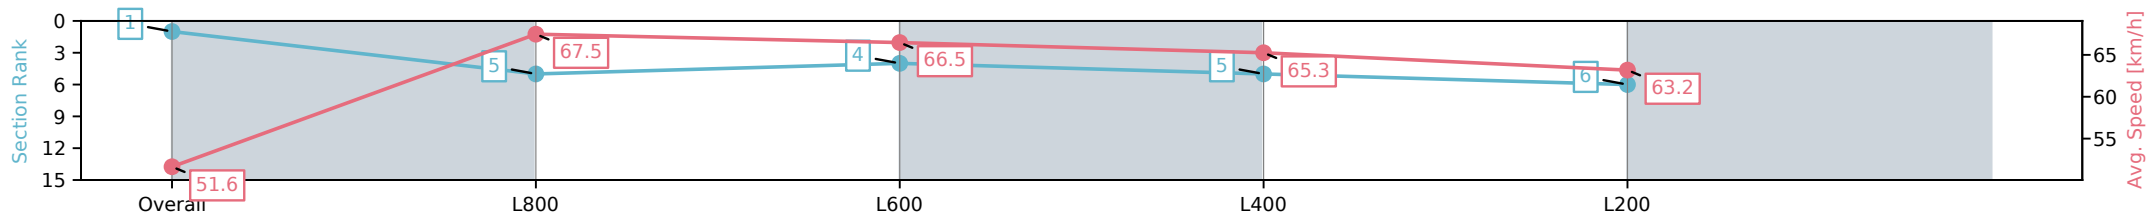

16 November 2024 - 5:31PM

Track Rating: Good 3, Weather: Fine, Rail Position: True

Section	Overall	L800	L600	L400	L200
Section Times	0:58.34 [1] (0:13.95)	0:44.39 [5] (0:10.76)	0:33.63 [4] (0:11.09)	0:22.54 [5] (0:11.19)	0:11.35 [6] (0:11.35)
Average Speed [km/h]	51.6	67.5	66.5	65.3	63.2
Top Speed [km/h]	65.9	68.8	67.3	66.3	65.2
Avg. Dist. to Rail [m]	8.3	4.3	4.1	8.5	9.5
Avg. Stride Freq. [Hz]	2.4	2.4	2.4	2.5	2.4
Avg. Stride Length [m]	5.9	7.7	7.6	7.2	7.3