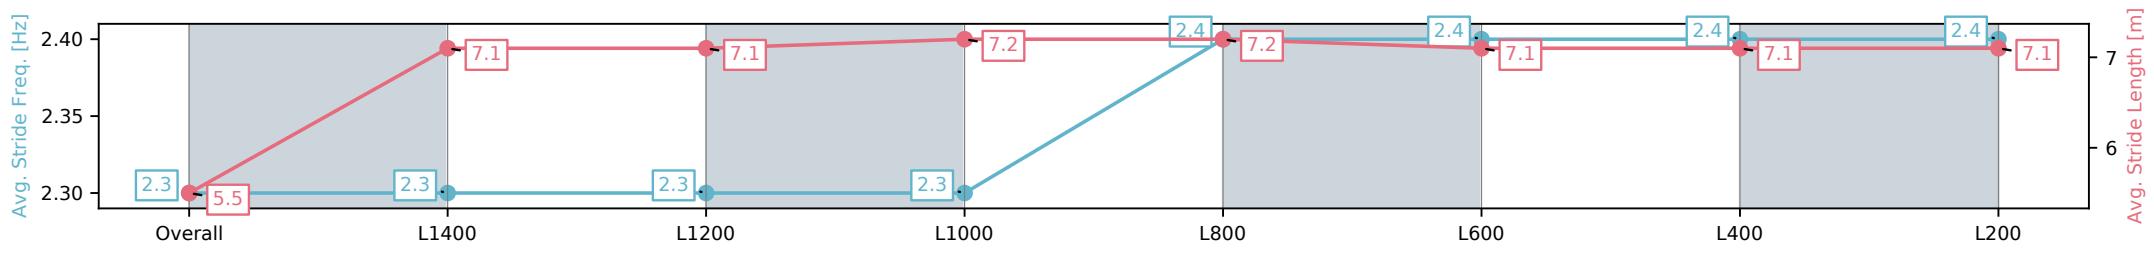

[ ] Ranking at each section and finish  
 -:-:- No data available at this section  
 NA No data available

Horse/Jockey Name	AMMO AMOR/Jake Toeroek
Finish Rank	8
Fastest Section Time (Section)	0:11.64 (L800)
Top Speed [km/h] (Section)	63.3 (L800)
Race State	Finished

Morphettville Parks SA - Professional  
 Race 7: Sportsbet Fast Form Handicap - 1550m  
 16 November 2024 - 4:47PM  
 Track Rating: Good 3, Weather: Fine, Rail Position: True

Section	Overall	L1400	L1200	L1000	L800	L600	L400	L200
Section Times	1:34.85 [8] (0:11.66)	1:23.19 [2] (0:11.99)	1:11.20 [2] (0:12.18)	0:59.02 [2] (0:11.98)	0:47.04 [2] (0:11.64)	0:35.40 [2] (0:11.79)	0:23.61 [4] (0:11.80)	0:11.81 [7] (0:11.81)
Average Speed [km/h]	46.4	60.1	59.7	60.3	62.1	61.7	61.1	60.7
Top Speed [km/h]	60.3	60.6	60.5	61.5	63.3	62.3	62.3	61.9
Avg. Dist. to Rail [m]	5.0	2.1	1.9	2.5	2.1	1.7	0.7	2.5
Avg. Stride Freq. [Hz]	2.3	2.3	2.3	2.3	2.4	2.4	2.4	2.4
Avg. Stride Length [m]	5.5	7.1	7.1	7.2	7.2	7.1	7.1	7.1