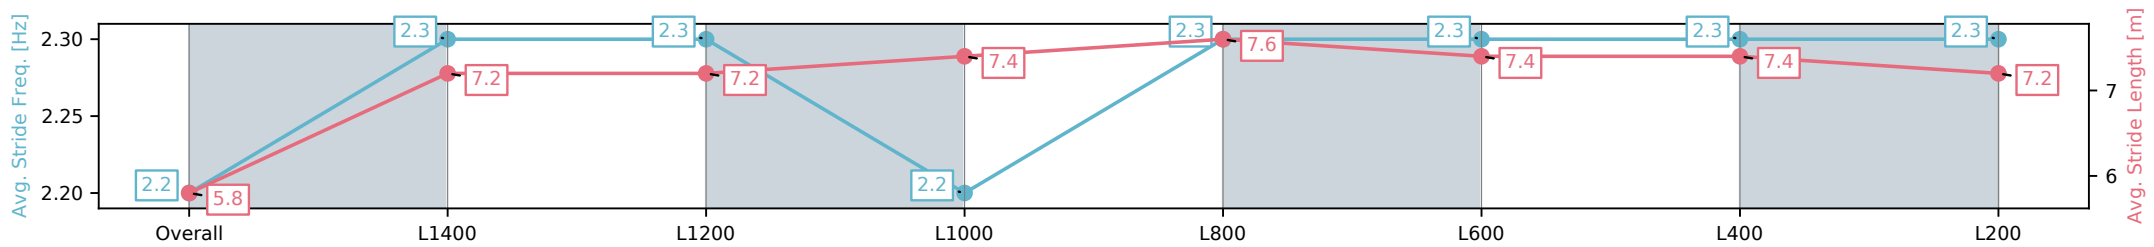

[ ] Ranking at each section and finish  
 -:-:- No data available at this section  
 NA No data available

Horse/Jockey Name	BANGERANG REDBACK/Samuel Payne
Finish Rank	6
Fastest Section Time (Section)	0:11.56 (L600)
Top Speed [km/h] (Section)	63.6 (L400)
Race State	Finished

Morphettville Parks SA - Professional  
 Race 7: Sportsbet Fast Form Handicap - 1550m  
 16 November 2024 - 4:47PM  
 Track Rating: Good 3, Weather: Fine, Rail Position: True

Section	Overall	L1400	L1200	L1000	L800	L600	L400	L200
Section Times	1:34.68 [6] (0:11.67)	1:23.01 [3] (0:12.09)	1:10.92 [3] (0:12.15)	0:58.77 [3] (0:12.11)	0:46.66 [4] (0:11.57)	0:35.08 [3] (0:11.56)	0:23.51 [3] (0:11.60)	0:11.91 [4] (0:11.91)
Average Speed [km/h]	46.2	59.6	59.2	59.5	62.5	62.6	62.0	60.2
Top Speed [km/h]	58.6	60.0	60.1	61.1	63.5	63.6	63.6	61.1
Avg. Dist. to Rail [m]	1.7	0.7	0.5	2.1	1.5	1.0	1.0	1.8
Avg. Stride Freq. [Hz]	2.2	2.3	2.3	2.2	2.3	2.3	2.3	2.3
Avg. Stride Length [m]	5.8	7.2	7.2	7.4	7.6	7.4	7.4	7.2