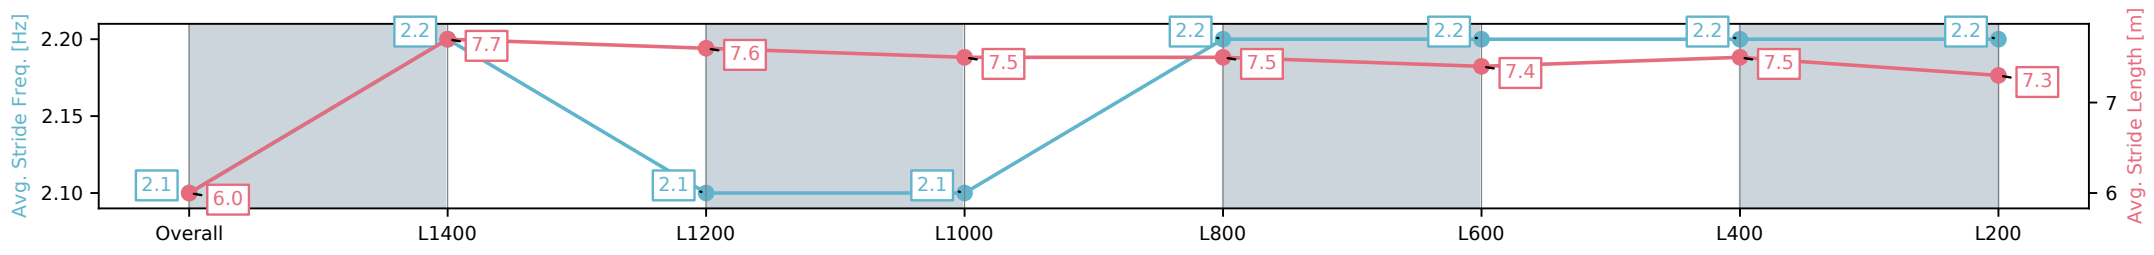

Morphettville Parks SA - Professional  
 Race 7: Sportsbet Fast Form Handicap - 1550m  
 16 November 2024 - 4:47PM  
 Track Rating: Good 3, Weather: Fine, Rail Position: True

Section	Overall	L1400	L1200	L1000	L800	L600	L400	L200
Section Times	1:34.38 [3] (0:11.52)	1:22.86 [1] (0:12.05)	1:10.81 [1] (0:12.10)	0:58.71 [1] (0:12.04)	0:46.67 [1] (0:11.61)	0:35.06 [1] (0:11.55)	0:23.51 [1] (0:11.54)	0:11.97 [1] (0:11.97)
Average Speed [km/h]	46.9	59.7	59.7	59.9	62.1	62.9	62.6	59.9
Top Speed [km/h]	59.4	60.3	60.3	61.3	62.9	63.2	63.4	61.7
Avg. Dist. to Rail [m]	1.1	0.4	0.2	1.9	1.3	1.4	1.4	1.2
Avg. Stride Freq. [Hz]	2.1	2.2	2.1	2.1	2.2	2.2	2.2	2.2
Avg. Stride Length [m]	6.0	7.7	7.6	7.5	7.5	7.4	7.5	7.3