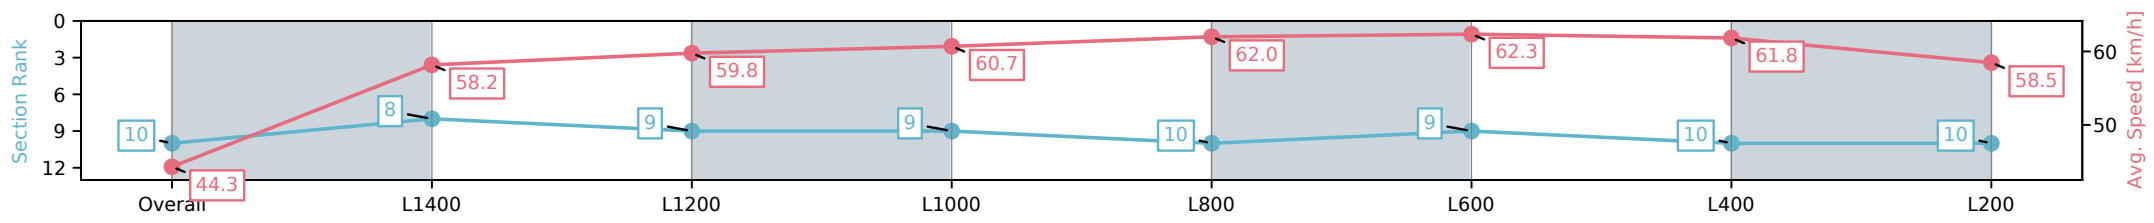

Horse/Jockey Name	IT'SBRUCE/Jacob Opperman
Finish Rank	10
Fastest Section Time (Section)	0:11.57 (L600)
Top Speed [km/h] (Section)	63.7 (L600)
Race State	Finished

Morphettville Parks SA - Professional
Race 7: Sportsbet Fast Form Handicap - 1550m
16 November 2024 - 4:47PM
Track Rating: Good 3, Weather: Fine, Rail Position: True

Section	Overall	L1400	L1200	L1000	L800	L600	L400	L200
Section Times	1:35.68 [10] (0:12.17)	1:23.51 [8] (0:12.40)	1:11.11 [9] (0:12.09)	0:59.02 [9] (0:11.88)	0:47.14 [10] (0:11.64)	0:35.50 [9] (0:11.57)	0:23.92 [10] (0:11.67)	0:12.25 [10] (0:12.25)
Average Speed [km/h]	44.3	58.2	59.8	60.7	62.0	62.3	61.8	58.5
Top Speed [km/h]	58.7	59.1	60.8	61.5	62.7	63.7	63.5	60.5
Avg. Dist. to Rail [m]	2.6	0.8	0.7	1.7	1.0	0.7	0.6	0.4
Avg. Stride Freq. [Hz]	2.2	2.3	2.3	2.3	2.3	2.4	2.4	2.3
Avg. Stride Length [m]	5.4	7.0	7.1	7.0	7.1	7.3	7.3	7.1

[ ] Ranking at each section and finish
-:-:- No data available at this section
NA No data available