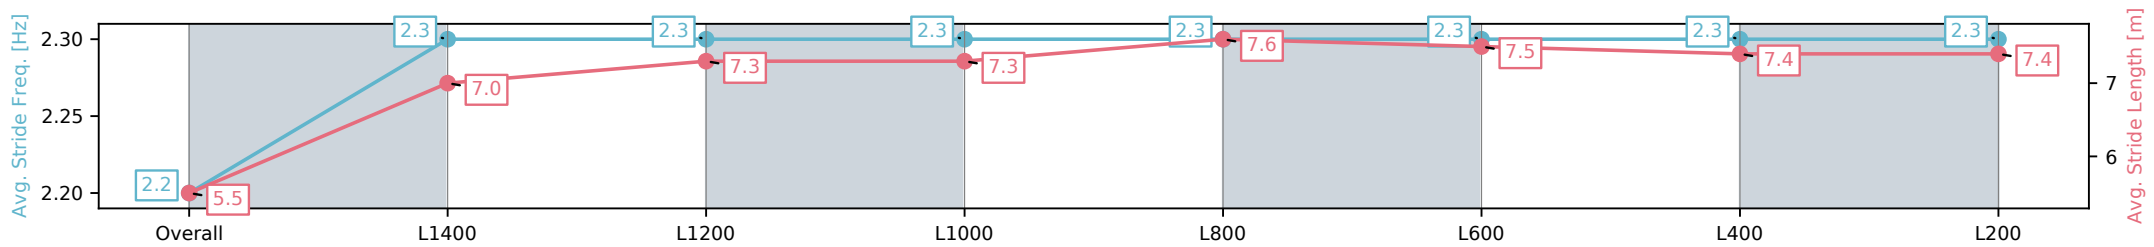

[ ] Ranking at each section and finish  
 -:-:- No data available at this section  
 NA No data available

Horse/Jockey Name	AITCH D'AMICO/Todd Pannell
Finish Rank	9
Fastest Section Time (Section)	0:11.57 (L800)
Top Speed [km/h] (Section)	64.6 (L600)
Race State	Finished

Morphettville Parks SA - Professional  
 Race 7: Sportsbet Fast Form Handicap - 1550m  
 16 November 2024 - 4:47PM  
 Track Rating: Good 3, Weather: Fine, Rail Position: True

Section	Overall	L1400	L1200	L1000	L800	L600	L400	L200
Section Times	1:34.93 [9] (0:11.92)	1:23.01 [7] (0:12.23)	1:10.78 [7] (0:12.18)	0:58.60 [7] (0:11.90)	0:46.70 [6] (0:11.57)	0:35.12 [6] (0:11.76)	0:23.36 [8] (0:11.64)	0:11.72 [9] (0:11.72)
Average Speed [km/h]	45.4	58.9	60.0	60.6	62.6	62.8	62.3	61.1
Top Speed [km/h]	60.0	60.8	60.7	62.4	63.5	64.6	63.7	61.9
Avg. Dist. to Rail [m]	5.4	2.1	2.5	3.7	3.2	4.1	4.2	5.2
Avg. Stride Freq. [Hz]	2.2	2.3	2.3	2.3	2.3	2.3	2.3	2.3
Avg. Stride Length [m]	5.5	7.0	7.3	7.3	7.6	7.5	7.4	7.4