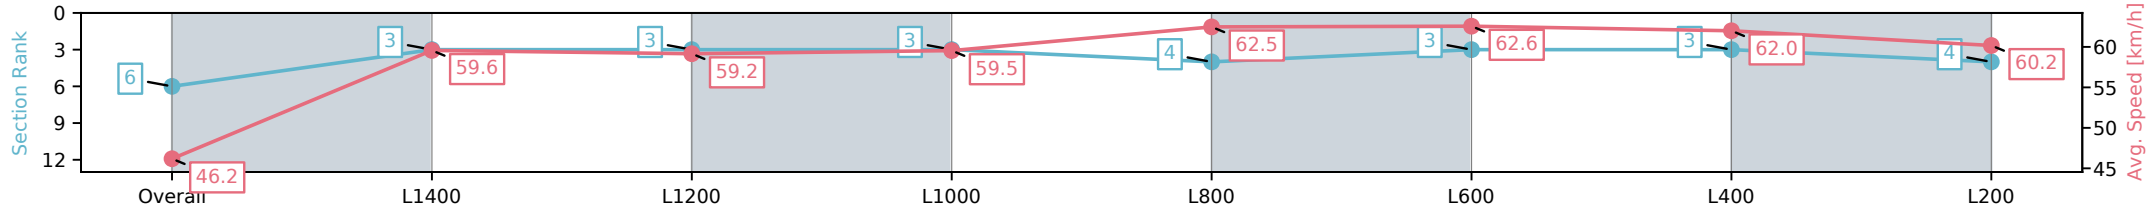

Morphettville Parks SA - Professional  
 Race 7: Sportsbet Fast Form Handicap - 1550m  
 16 November 2024 - 4:47PM  
 Track Rating: Good 3, Weather: Fine, Rail Position: True

Section	Overall	L1400	L1200	L1000	L800	L600	L400	L200
Section Times	1:34.68 [6] (0:11.67)	1:23.01 [3] (0:12.09)	1:10.92 [3] (0:12.15)	0:58.77 [3] (0:12.11)	0:46.66 [4] (0:11.57)	0:35.08 [3] (0:11.56)	0:23.51 [3] (0:11.60)	0:11.91 [4] (0:11.91)
Average Speed [km/h]	46.2	59.6	59.2	59.5	62.5	62.6	62.0	60.2
Top Speed [km/h]	58.6	60.0	60.1	61.1	63.5	63.6	63.6	61.1
Avg. Dist. to Rail [m]	1.7	0.7	0.5	2.1	1.5	1.0	1.0	1.8
Avg. Stride Freq. [Hz]	2.2	2.3	2.3	2.2	2.3	2.3	2.3	2.3
Avg. Stride Length [m]	5.8	7.2	7.2	7.4	7.6	7.4	7.4	7.2