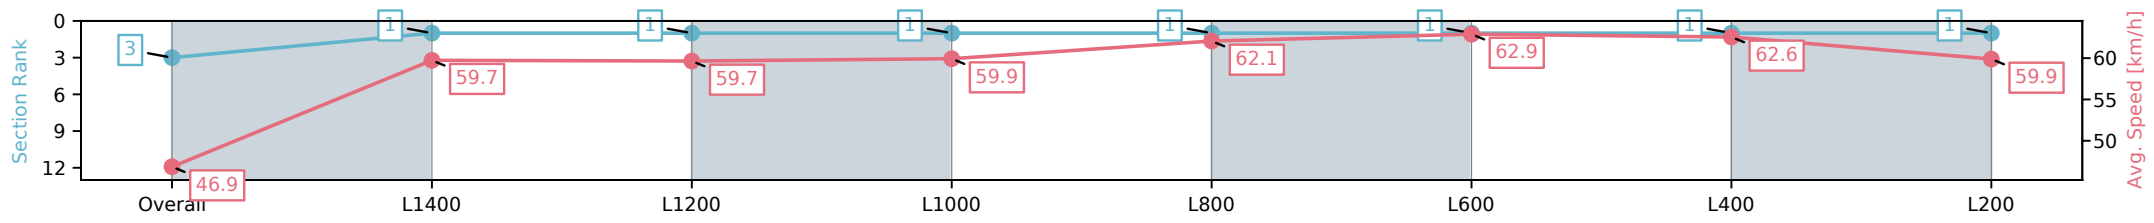

Morphettville Parks SA - Professional  
 Race 7: Sportsbet Fast Form Handicap - 1550m  
 16 November 2024 - 4:47PM  
 Track Rating: Good 3, Weather: Fine, Rail Position: True

Section	Overall	L1400	L1200	L1000	L800	L600	L400	L200
Section Times	1:34.38 [3] (0:11.52)	1:22.86 [1] (0:12.05)	1:10.81 [1] (0:12.10)	0:58.71 [1] (0:12.04)	0:46.67 [1] (0:11.61)	0:35.06 [1] (0:11.55)	0:23.51 [1] (0:11.54)	0:11.97 [1] (0:11.97)
Average Speed [km/h]	46.9	59.7	59.7	59.9	62.1	62.9	62.6	59.9
Top Speed [km/h]	59.4	60.3	60.3	61.3	62.9	63.2	63.4	61.7
Avg. Dist. to Rail [m]	1.1	0.4	0.2	1.9	1.3	1.4	1.4	1.2
Avg. Stride Freq. [Hz]	2.1	2.2	2.1	2.1	2.2	2.2	2.2	2.2
Avg. Stride Length [m]	6.0	7.7	7.6	7.5	7.5	7.4	7.5	7.3