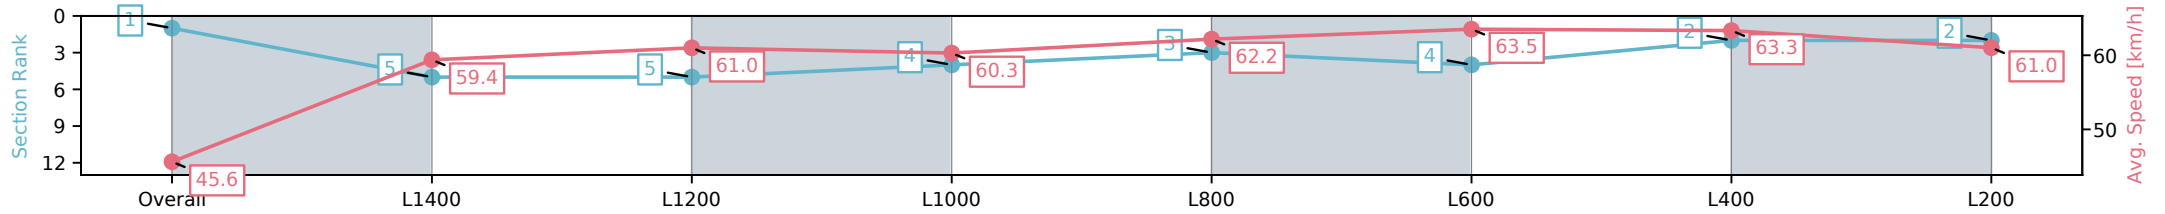

Horse/Jockey Name	EAGLELOU/Alana Livesey
Finish Rank	1
Fastest Section Time (Section)	0:11.39 (L400)
Top Speed [km/h] (Section)	64.5 (L400)
Race State	Finished

Morphettville Parks SA - Professional
Race 7: Sportsbet Fast Form Handicap - 1550m
16 November 2024 - 4:47PM
Track Rating: Good 3, Weather: Fine, Rail Position: True

Section	Overall	L1400	L1200	L1000	L800	L600	L400	L200
Section Times	1:34.24 [1] (0:11.85)	1:22.39 [5] (0:12.14)	1:10.25 [5] (0:12.02)	0:58.23 [4] (0:11.98)	0:46.25 [3] (0:11.65)	0:34.60 [4] (0:11.45)	0:23.15 [2] (0:11.39)	0:11.76 [2] (0:11.76)
Average Speed [km/h]	45.6	59.4	61.0	60.3	62.2	63.5	63.3	61.0
Top Speed [km/h]	58.8	60.4	62.4	61.4	63.1	64.0	64.5	62.5
Avg. Dist. to Rail [m]	7.8	3.4	3.0	3.8	3.0	1.8	0.9	1.7
Avg. Stride Freq. [Hz]	2.2	2.3	2.3	2.3	2.3	2.3	2.3	2.3
Avg. Stride Length [m]	5.7	7.1	7.3	7.4	7.6	7.5	7.5	7.5

[ ] Ranking at each section and finish
-:-:- No data available at this section
NA No data available