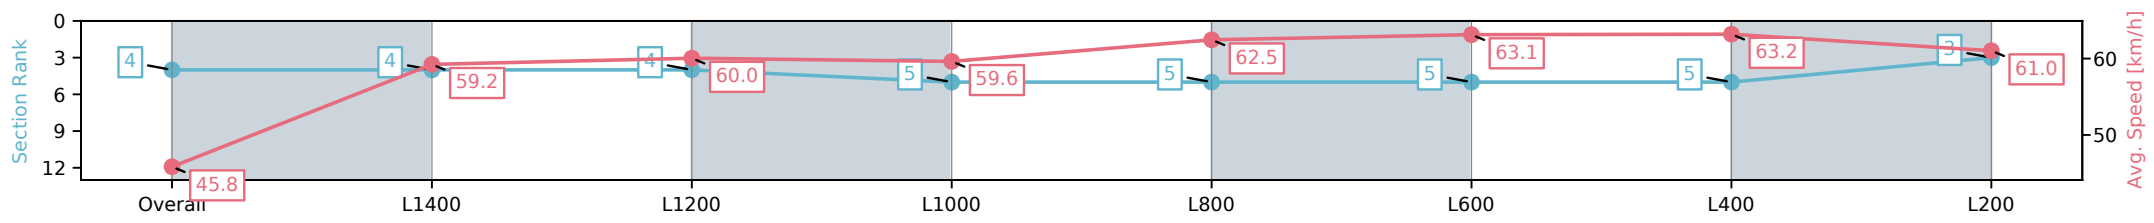

Horse/Jockey Name	EVEN SHARPER/Lachlan Neindorf
Finish Rank	4
Fastest Section Time (Section)	0:11.43 (L400)
Top Speed [km/h] (Section)	64.0 (L400)
Race State	Finished

Morphettville Parks SA - Professional
Race 7: Sportsbet Fast Form Handicap - 1550m
16 November 2024 - 4:47PM
Track Rating: Good 3, Weather: Fine, Rail Position: True

Section	Overall	L1400	L1200	L1000	L800	L600	L400	L200
Section Times	1:34.48 [4] (0:11.77)	1:22.71 [4] (0:12.18)	1:10.53 [4] (0:12.11)	0:58.42 [5] (0:12.10)	0:46.32 [5] (0:11.56)	0:34.75 [5] (0:11.56)	0:23.18 [5] (0:11.43)	0:11.75 [3] (0:11.75)
Average Speed [km/h]	45.8	59.2	60.0	59.6	62.5	63.1	63.2	61.0
Top Speed [km/h]	58.7	60.4	62.1	61.1	63.2	63.6	64.0	62.6
Avg. Dist. to Rail [m]	3.9	1.9	1.7	2.3	2.1	2.4	1.4	2.0
Avg. Stride Freq. [Hz]	2.2	2.4	2.4	2.3	2.4	2.4	2.5	2.4
Avg. Stride Length [m]	5.8	7.0	7.0	7.1	7.3	7.2	7.2	7.1

[ ] Ranking at each section and finish
-:-:- No data available at this section
NA No data available