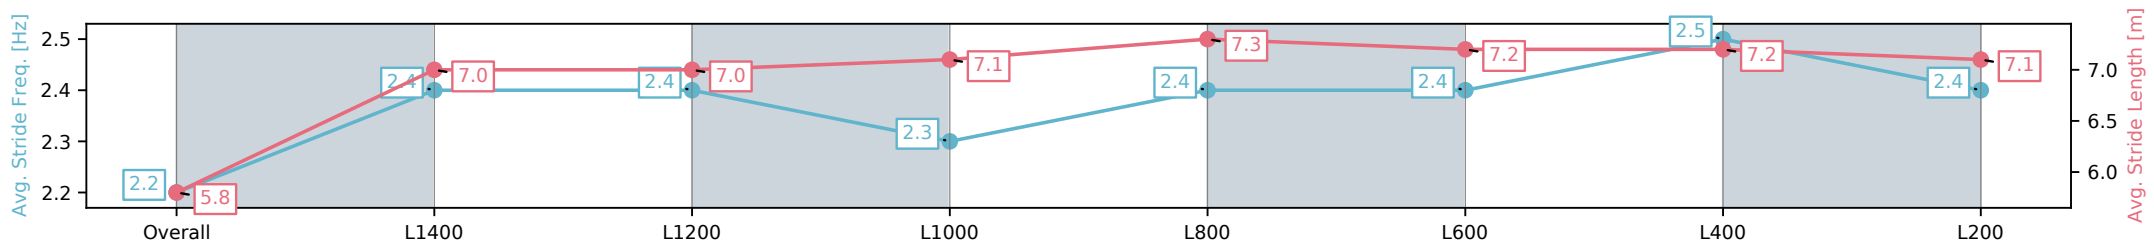

Horse/Jockey Name	EVEN SHARPER/Lachlan Neindorf
Finish Rank	4
Fastest Section Time (Section)	0:11.43 (L400)
Top Speed [km/h] (Section)	64.0 (L400)
Race State	Finished

Morphettville Parks SA - Professional
Race 7: Sportsbet Fast Form Handicap - 1550m
16 November 2024 - 4:47PM
Track Rating: Good 3, Weather: Fine, Rail Position: True

Section	Overall	L1400	L1200	L1000	L800	L600	L400	L200
Section Times	1:34.48 [4] (0:11.77)	1:22.71 [4] (0:12.18)	1:10.53 [4] (0:12.11)	0:58.42 [5] (0:12.10)	0:46.32 [5] (0:11.56)	0:34.75 [5] (0:11.56)	0:23.18 [5] (0:11.43)	0:11.75 [3] (0:11.75)
Average Speed [km/h]	45.8	59.2	60.0	59.6	62.5	63.1	63.2	61.0
Top Speed [km/h]	58.7	60.4	62.1	61.1	63.2	63.6	64.0	62.6
Avg. Dist. to Rail [m]	3.9	1.9	1.7	2.3	2.1	2.4	1.4	2.0
Avg. Stride Freq. [Hz]	2.2	2.4	2.4	2.3	2.4	2.4	2.5	2.4
Avg. Stride Length [m]	5.8	7.0	7.0	7.1	7.3	7.2	7.2	7.1

[ ] Ranking at each section and finish
-:-:- No data available at this section
NA No data available