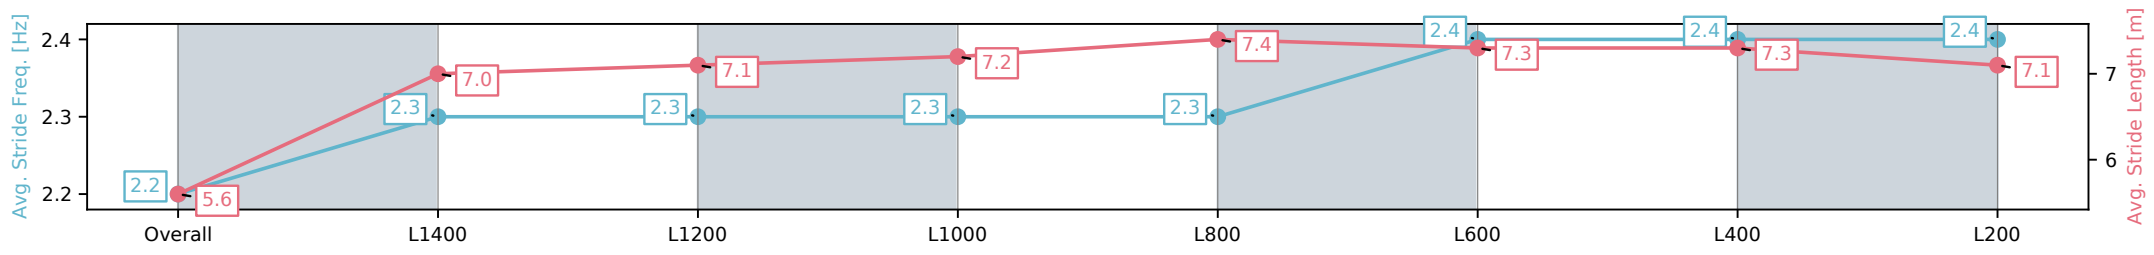

[ ] Ranking at each section and finish  
 -:-:- No data available at this section  
 NA No data available

Horse/Jockey Name	CHOSEN MISS/Stacey Metcalfe
Finish Rank	5
Fastest Section Time (Section)	0:11.50 (L600)
Top Speed [km/h] (Section)	63.9 (L600)
Race State	Finished

Morphettville Parks SA - Professional  
 Race 7: Sportsbet Fast Form Handicap - 1550m  
 16 November 2024 - 4:47PM  
 Track Rating: Good 3, Weather: Fine, Rail Position: True

Section	Overall	L1400	L1200	L1000	L800	L600	L400	L200
Section Times	1:34.58 [5] (0:11.90)	1:22.68 [6] (0:12.14)	1:10.54 [6] (0:12.21)	0:58.33 [6] (0:12.04)	0:46.29 [7] (0:11.56)	0:34.72 [7] (0:11.50)	0:23.22 [6] (0:11.55)	0:11.67 [6] (0:11.67)
Average Speed [km/h]	45.4	59.3	59.6	59.9	62.5	63.1	62.5	61.4
Top Speed [km/h]	60.4	61.1	60.9	61.2	63.3	63.9	63.8	62.9
Avg. Dist. to Rail [m]	2.5	1.2	1.8	3.0	1.9	1.6	1.1	1.2
Avg. Stride Freq. [Hz]	2.2	2.3	2.3	2.3	2.3	2.4	2.4	2.4
Avg. Stride Length [m]	5.6	7.0	7.1	7.2	7.4	7.3	7.3	7.1