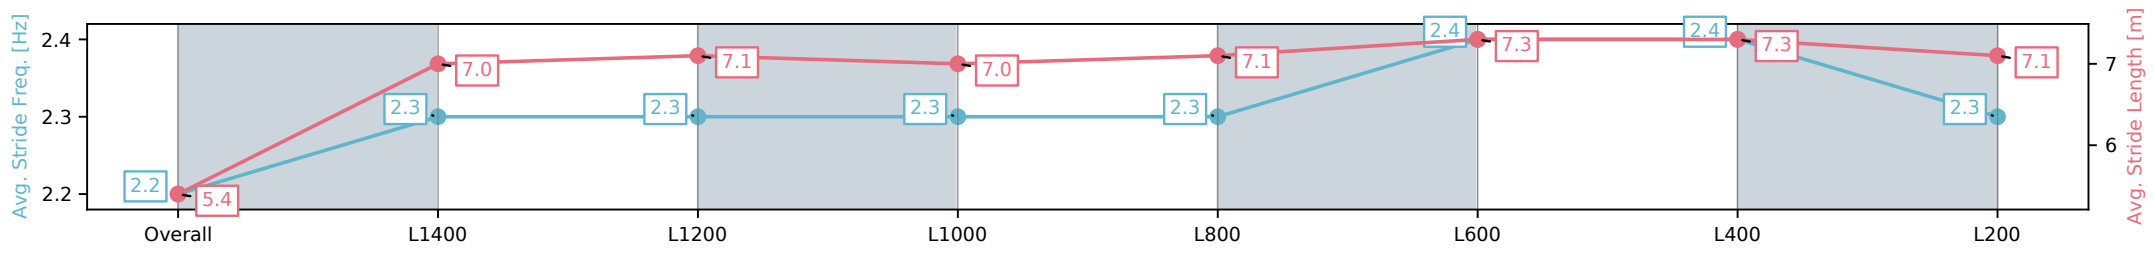

Morphettville Parks SA - Professional  
 Race 7: Sportsbet Fast Form Handicap - 1550m  
 16 November 2024 - 4:47PM  
 Track Rating: Good 3, Weather: Fine, Rail Position: True

Section	Overall	L1400	L1200	L1000	L800	L600	L400	L200
Section Times	1:34.93 [9] (0:11.92)	1:23.01 [7] (0:12.23)	1:10.78 [7] (0:12.18)	0:58.60 [7] (0:11.90)	0:46.70 [6] (0:11.57)	0:35.12 [6] (0:11.76)	0:23.36 [8] (0:11.64)	0:11.72 [9] (0:11.72)
Average Speed [km/h]	45.4	58.9	60.0	60.6	62.6	62.8	62.3	61.1
Top Speed [km/h]	60.0	60.8	60.7	62.4	63.5	64.6	63.7	61.9
Avg. Dist. to Rail [m]	5.4	2.1	2.5	3.7	3.2	4.1	4.2	5.2
Avg. Stride Freq. [Hz]	2.2	2.3	2.3	2.3	2.3	2.3	2.3	2.3
Avg. Stride Length [m]	5.5	7.0	7.3	7.3	7.6	7.5	7.4	7.4

[ ] Ranking at each section and finish  
 -:-:- No data available at this section  
 NA No data available

Horse/Jockey Name	IT'SBRUCE/Jacob Opperman
Finish Rank	10
Fastest Section Time (Section)	0:11.57 (L600)
Top Speed [km/h] (Section)	63.7 (L600)
Race State	Finished

Morphettville Parks SA - Professional  
 Race 7: Sportsbet Fast Form Handicap - 1550m  
 16 November 2024 - 4:47PM  
 Track Rating: Good 3, Weather: Fine, Rail Position: True

Section	Overall	L1400	L1200	L1000	L800	L600	L400	L200
Section Times	1:35.68 [10] (0:12.17)	1:23.51 [8] (0:12.40)	1:11.11 [9] (0:12.09)	0:59.02 [9] (0:11.88)	0:47.14 [10] (0:11.64)	0:35.50 [9] (0:11.57)	0:23.92 [10] (0:11.67)	0:12.25 [10] (0:12.25)
Average Speed [km/h]	44.3	58.2	59.8	60.7	62.0	62.3	61.8	58.5
Top Speed [km/h]	58.7	59.1	60.8	61.5	62.7	63.7	63.5	60.5
Avg. Dist. to Rail [m]	2.6	0.8	0.7	1.7	1.0	0.7	0.6	0.4
Avg. Stride Freq. [Hz]	2.2	2.3	2.3	2.3	2.3	2.4	2.4	2.3
Avg. Stride Length [m]	5.4	7.0	7.1	7.0	7.1	7.3	7.3	7.1