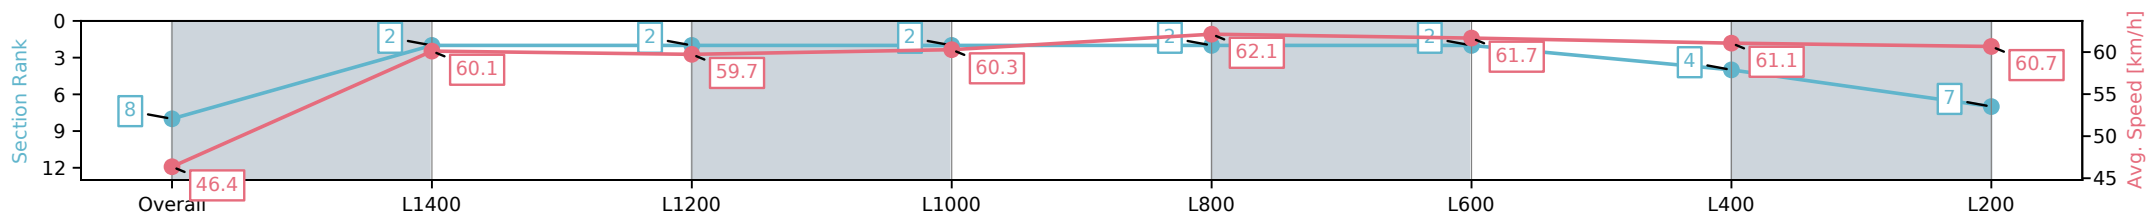

Horse/Jockey Name	AMMO AMOR/Jake Toeroek
Finish Rank	8
Fastest Section Time (Section)	0:11.64 (L800)
Top Speed [km/h] (Section)	63.3 (L800)
Race State	Finished

Morphettville Parks SA - Professional
Race 7: Sportsbet Fast Form Handicap - 1550m
16 November 2024 - 4:47PM
Track Rating: Good 3, Weather: Fine, Rail Position: True

Section	Overall	L1400	L1200	L1000	L800	L600	L400	L200
Section Times	1:34.85 [8] (0:11.66)	1:23.19 [2] (0:11.99)	1:11.20 [2] (0:12.18)	0:59.02 [2] (0:11.98)	0:47.04 [2] (0:11.64)	0:35.40 [2] (0:11.79)	0:23.61 [4] (0:11.80)	0:11.81 [7] (0:11.81)
Average Speed [km/h]	46.4	60.1	59.7	60.3	62.1	61.7	61.1	60.7
Top Speed [km/h]	60.3	60.6	60.5	61.5	63.3	62.3	62.3	61.9
Avg. Dist. to Rail [m]	5.0	2.1	1.9	2.5	2.1	1.7	0.7	2.5
Avg. Stride Freq. [Hz]	2.3	2.3	2.3	2.3	2.4	2.4	2.4	2.4
Avg. Stride Length [m]	5.5	7.1	7.1	7.2	7.2	7.1	7.1	7.1

[ ] Ranking at each section and finish
-:-:- No data available at this section
NA No data available