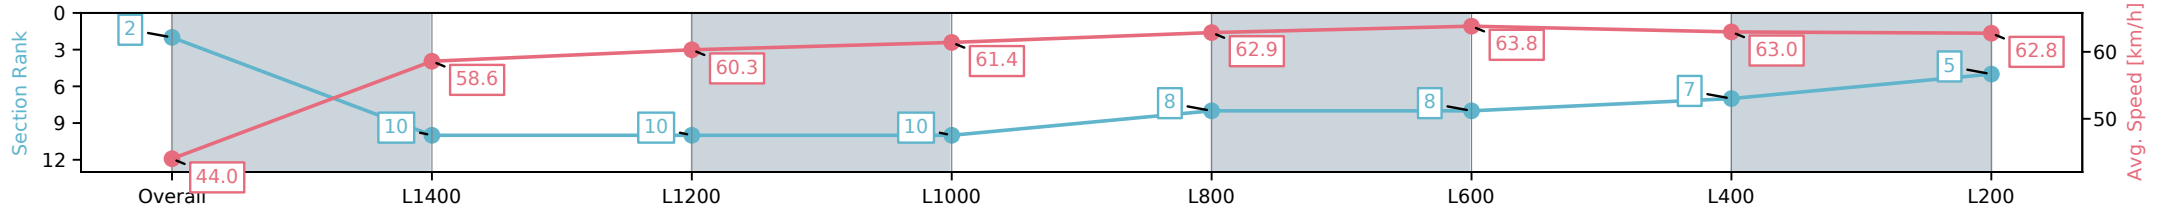

Horse/Jockey Name	FALAISE/Ben Price
Finish Rank	2
Fastest Section Time (Section)	0:11.43 (L200)
Top Speed [km/h] (Section)	64.5 (L400)
Race State	Finished

Morphettville Parks SA - Professional
Race 7: Sportsbet Fast Form Handicap - 1550m
16 November 2024 - 4:47PM
Track Rating: Good 3, Weather: Fine, Rail Position: True

Section	Overall	L1400	L1200	L1000	L800	L600	L400	L200
Section Times	1:34.32 [2] (0:12.27)	1:22.05 [10] (0:12.32)	1:09.73 [10] (0:12.09)	0:57.64 [10] (0:11.76)	0:45.88 [8] (0:11.51)	0:34.37 [8] (0:11.44)	0:22.93 [7] (0:11.50)	0:11.43 [5] (0:11.43)
Average Speed [km/h]	44.0	58.6	60.3	61.4	62.9	63.8	63.0	62.8
Top Speed [km/h]	59.2	59.8	61.3	62.8	63.9	64.3	64.5	64.1
Avg. Dist. to Rail [m]	6.2	2.3	2.2	2.9	2.2	2.5	3.6	5.9
Avg. Stride Freq. [Hz]	2.1	2.2	2.3	2.2	2.3	2.3	2.3	2.4
Avg. Stride Length [m]	5.6	7.3	7.4	7.5	7.4	7.4	7.5	7.3

[ ] Ranking at each section and finish
-:-:- No data available at this section
NA No data available