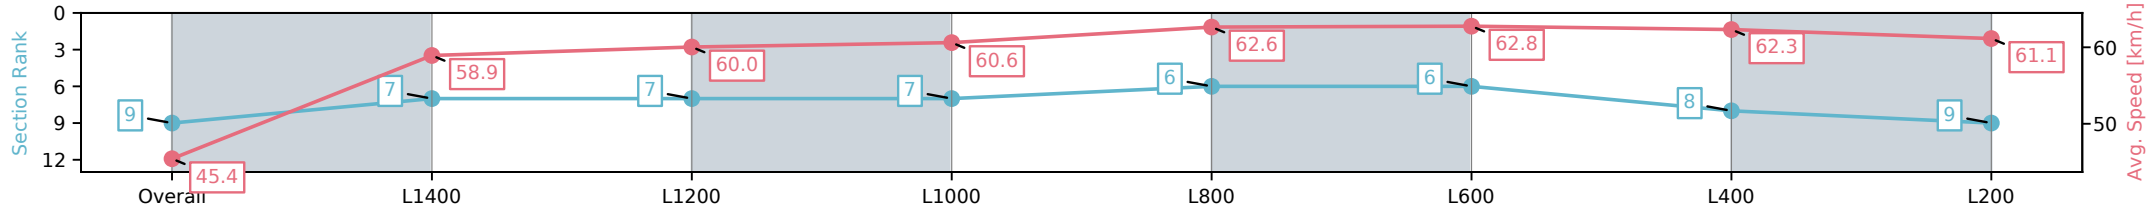

Horse/Jockey Name	AITCH D'AMICO/Todd Pannell
Finish Rank	9
Fastest Section Time (Section)	0:11.57 (L800)
Top Speed [km/h] (Section)	64.6 (L600)
Race State	Finished

Morphettville Parks SA - Professional
Race 7: Sportsbet Fast Form Handicap - 1550m
16 November 2024 - 4:47PM
Track Rating: Good 3, Weather: Fine, Rail Position: True

Section	Overall	L1400	L1200	L1000	L800	L600	L400	L200
Section Times	1:34.93 [9] (0:11.92)	1:23.01 [7] (0:12.23)	1:10.78 [7] (0:12.18)	0:58.60 [7] (0:11.90)	0:46.70 [6] (0:11.57)	0:35.12 [6] (0:11.76)	0:23.36 [8] (0:11.64)	0:11.72 [9] (0:11.72)
Average Speed [km/h]	45.4	58.9	60.0	60.6	62.6	62.8	62.3	61.1
Top Speed [km/h]	60.0	60.8	60.7	62.4	63.5	64.6	63.7	61.9
Avg. Dist. to Rail [m]	5.4	2.1	2.5	3.7	3.2	4.1	4.2	5.2
Avg. Stride Freq. [Hz]	2.2	2.3	2.3	2.3	2.3	2.3	2.3	2.3
Avg. Stride Length [m]	5.5	7.0	7.3	7.3	7.6	7.5	7.4	7.4

[ ] Ranking at each section and finish
-:-:- No data available at this section
NA No data available