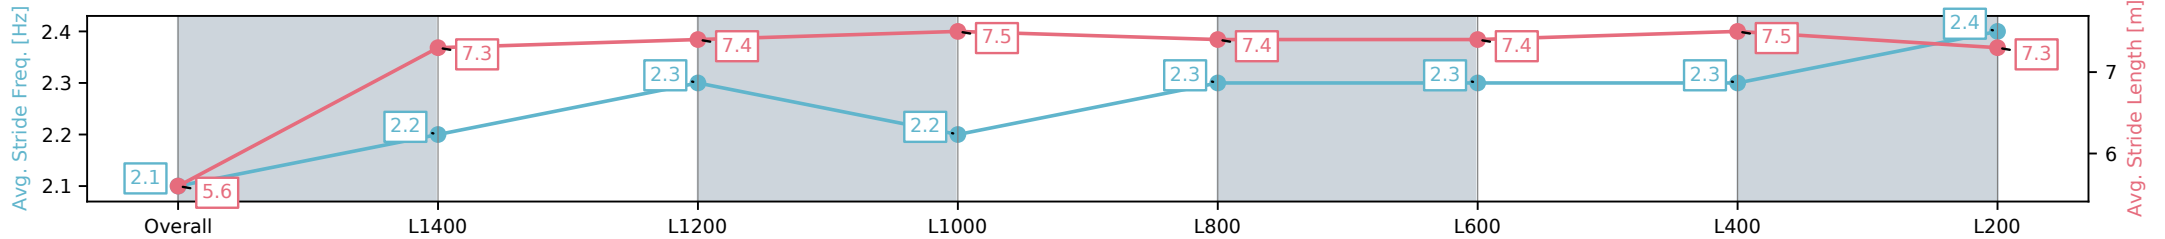

Horse/Jockey Name	FALAISE/Ben Price
Finish Rank	2
Fastest Section Time (Section)	0:11.43 (L200)
Top Speed [km/h] (Section)	64.5 (L400)
Race State	Finished

Morphettville Parks SA - Professional
Race 7: Sportsbet Fast Form Handicap - 1550m
16 November 2024 - 4:47PM
Track Rating: Good 3, Weather: Fine, Rail Position: True

Section	Overall	L1400	L1200	L1000	L800	L600	L400	L200
Section Times	1:34.32 [2] (0:12.27)	1:22.05 [10] (0:12.32)	1:09.73 [10] (0:12.09)	0:57.64 [10] (0:11.76)	0:45.88 [8] (0:11.51)	0:34.37 [8] (0:11.44)	0:22.93 [7] (0:11.50)	0:11.43 [5] (0:11.43)
Average Speed [km/h]	44.0	58.6	60.3	61.4	62.9	63.8	63.0	62.8
Top Speed [km/h]	59.2	59.8	61.3	62.8	63.9	64.3	64.5	64.1
Avg. Dist. to Rail [m]	6.2	2.3	2.2	2.9	2.2	2.5	3.6	5.9
Avg. Stride Freq. [Hz]	2.1	2.2	2.3	2.2	2.3	2.3	2.3	2.4
Avg. Stride Length [m]	5.6	7.3	7.4	7.5	7.4	7.4	7.5	7.3

[ ] Ranking at each section and finish
-:-:- No data available at this section
NA No data available