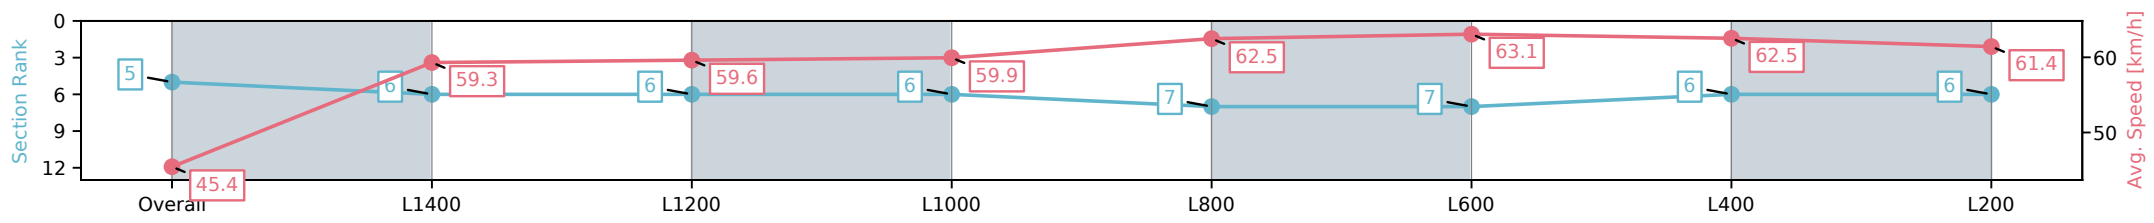

Horse/Jockey Name	CHOSEN MISS/Stacey Metcalfe
Finish Rank	5
Fastest Section Time (Section)	0:11.50 (L600)
Top Speed [km/h] (Section)	63.9 (L600)
Race State	Finished

Morphettville Parks SA - Professional
Race 7: Sportsbet Fast Form Handicap - 1550m
16 November 2024 - 4:47PM
Track Rating: Good 3, Weather: Fine, Rail Position: True

Section	Overall	L1400	L1200	L1000	L800	L600	L400	L200
Section Times	1:34.58 [5] (0:11.90)	1:22.68 [6] (0:12.14)	1:10.54 [6] (0:12.21)	0:58.33 [6] (0:12.04)	0:46.29 [7] (0:11.56)	0:34.72 [7] (0:11.50)	0:23.22 [6] (0:11.55)	0:11.67 [6] (0:11.67)
Average Speed [km/h]	45.4	59.3	59.6	59.9	62.5	63.1	62.5	61.4
Top Speed [km/h]	60.4	61.1	60.9	61.2	63.3	63.9	63.8	62.9
Avg. Dist. to Rail [m]	2.5	1.2	1.8	3.0	1.9	1.6	1.1	1.2
Avg. Stride Freq. [Hz]	2.2	2.3	2.3	2.3	2.3	2.4	2.4	2.4
Avg. Stride Length [m]	5.6	7.0	7.1	7.2	7.4	7.3	7.3	7.1

[ ] Ranking at each section and finish
-:-:- No data available at this section
NA No data available