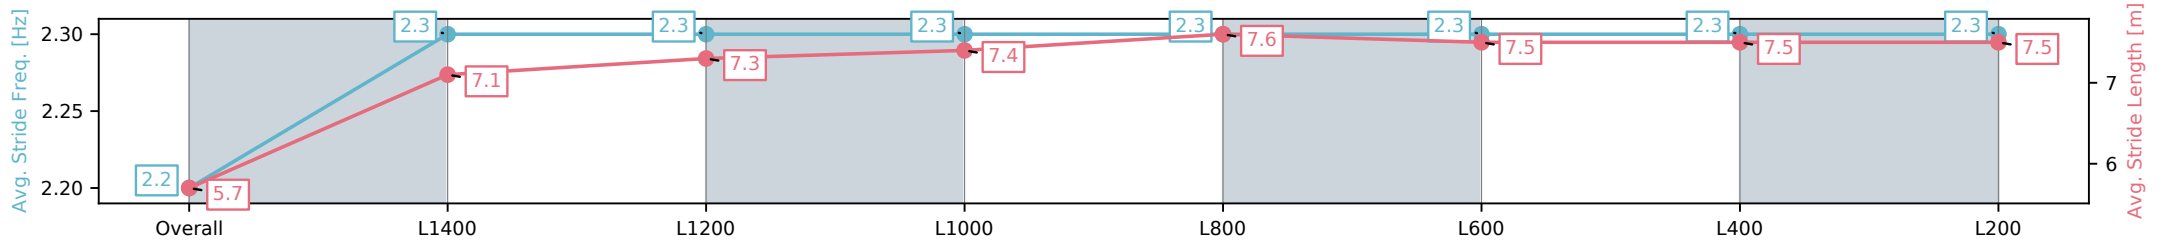

Horse/Jockey Name	EAGLELOU/Alana Livesey
Finish Rank	1
Fastest Section Time (Section)	0:11.39 (L400)
Top Speed [km/h] (Section)	64.5 (L400)
Race State	Finished

Morphettville Parks SA - Professional
Race 7: Sportsbet Fast Form Handicap - 1550m
16 November 2024 - 4:47PM
Track Rating: Good 3, Weather: Fine, Rail Position: True

Section	Overall	L1400	L1200	L1000	L800	L600	L400	L200
Section Times	1:34.24 [1] (0:11.85)	1:22.39 [5] (0:12.14)	1:10.25 [5] (0:12.02)	0:58.23 [4] (0:11.98)	0:46.25 [3] (0:11.65)	0:34.60 [4] (0:11.45)	0:23.15 [2] (0:11.39)	0:11.76 [2] (0:11.76)
Average Speed [km/h]	45.6	59.4	61.0	60.3	62.2	63.5	63.3	61.0
Top Speed [km/h]	58.8	60.4	62.4	61.4	63.1	64.0	64.5	62.5
Avg. Dist. to Rail [m]	7.8	3.4	3.0	3.8	3.0	1.8	0.9	1.7
Avg. Stride Freq. [Hz]	2.2	2.3	2.3	2.3	2.3	2.3	2.3	2.3
Avg. Stride Length [m]	5.7	7.1	7.3	7.4	7.6	7.5	7.5	7.5

[ ] Ranking at each section and finish
-:-:- No data available at this section
NA No data available