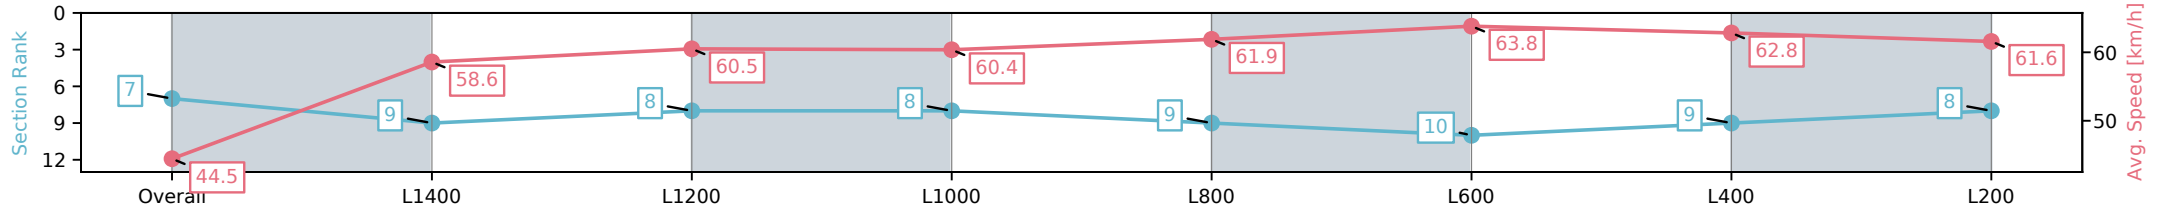

Morphettville Parks SA - Professional  
 Race 7: Sportsbet Fast Form Handicap - 1550m  
 16 November 2024 - 4:47PM  
 Track Rating: Good 3, Weather: Fine, Rail Position: True

Section	Overall	L1400	L1200	L1000	L800	L600	L400	L200
Section Times	1:34.82 [7] (0:12.20)	1:22.62 [9] (0:12.31)	1:10.31 [8] (0:12.02)	0:58.29 [8] (0:11.98)	0:46.31 [9] (0:11.70)	0:34.61 [10] (0:11.45)	0:23.16 [9] (0:11.52)	0:11.64 [8] (0:11.64)
Average Speed [km/h]	44.5	58.6	60.5	60.4	61.9	63.8	62.8	61.6
Top Speed [km/h]	58.2	60.6	61.2	62.1	63.2	64.3	63.7	62.3
Avg. Dist. to Rail [m]	8.2	2.8	2.0	3.4	3.1	2.6	1.9	1.9
Avg. Stride Freq. [Hz]	2.2	2.4	2.4	2.4	2.4	2.5	2.5	2.4
Avg. Stride Length [m]	5.4	6.9	7.0	6.9	6.8	7.1	7.1	7.0