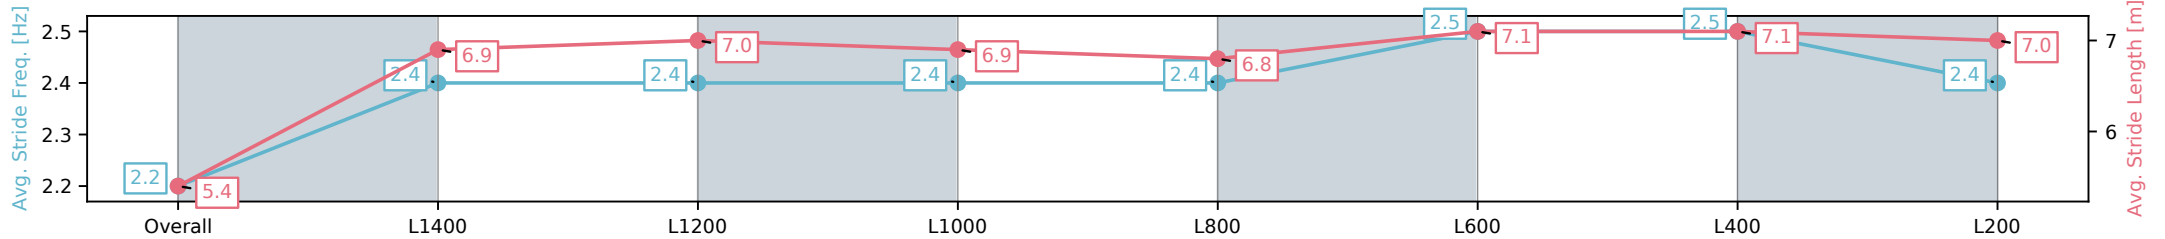

Morphettville Parks SA - Professional  
 Race 7: Sportsbet Fast Form Handicap - 1550m  
 16 November 2024 - 4:47PM  
 Track Rating: Good 3, Weather: Fine, Rail Position: True

Section	Overall	L1400	L1200	L1000	L800	L600	L400	L200
Section Times	1:34.82 [7] (0:12.20)	1:22.62 [9] (0:12.31)	1:10.31 [8] (0:12.02)	0:58.29 [8] (0:11.98)	0:46.31 [9] (0:11.70)	0:34.61 [10] (0:11.45)	0:23.16 [9] (0:11.52)	0:11.64 [8] (0:11.64)
Average Speed [km/h]	44.5	58.6	60.5	60.4	61.9	63.8	62.8	61.6
Top Speed [km/h]	58.2	60.6	61.2	62.1	63.2	64.3	63.7	62.3
Avg. Dist. to Rail [m]	8.2	2.8	2.0	3.4	3.1	2.6	1.9	1.9
Avg. Stride Freq. [Hz]	2.2	2.4	2.4	2.4	2.4	2.5	2.5	2.4
Avg. Stride Length [m]	5.4	6.9	7.0	6.9	6.8	7.1	7.1	7.0