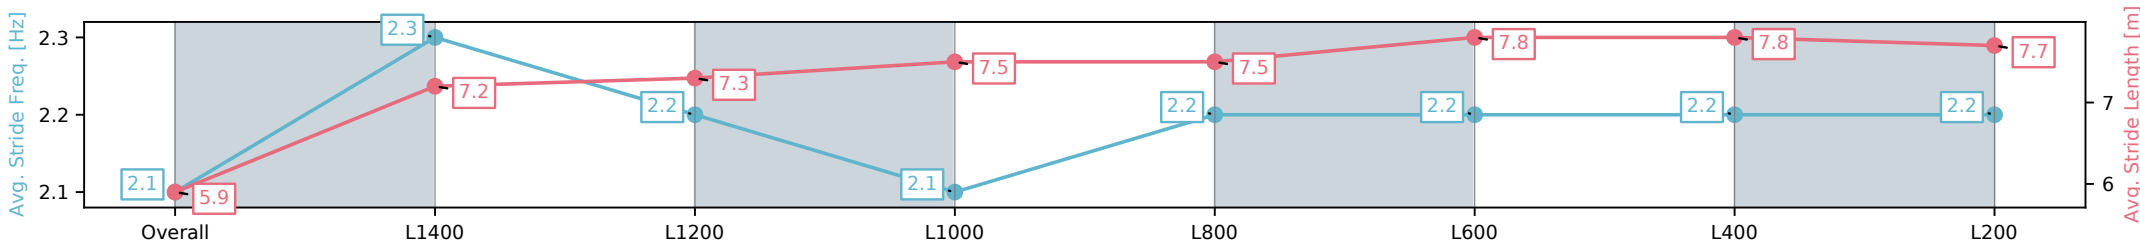

Morphettville Parks SA - Professional

Race 6: Croser Handicap - 1550m

16 November 2024 - 4:07PM

Track Rating: Good 3, Weather: Fine, Rail Position: True

Section	Overall	L1400	L1200	L1000	L800	L600	L400	L200
Section Times	1:33.85 [3] (0:11.64)	1:22.21 [4] (0:11.57)	1:10.63 [7] (0:11.71)	0:58.92 [7] (0:11.95)	0:46.97 [7] (0:11.63)	0:35.34 [8] (0:11.73)	0:23.61 [6] (0:11.65)	0:11.96 [4] (0:11.96)
Average Speed [km/h]	46.3	62.3	62.0	60.3	62.4	62.5	62.3	60.0
Top Speed [km/h]	61.8	62.9	63.1	61.6	63.4	63.3	62.9	62.4
Avg. Dist. to Rail [m]	1.9	1.1	1.4	2.3	2.5	3.1	4.7	4.2
Avg. Stride Freq. [Hz]	2.1	2.3	2.2	2.1	2.2	2.2	2.2	2.2
Avg. Stride Length [m]	5.9	7.2	7.3	7.5	7.5	7.8	7.8	7.7