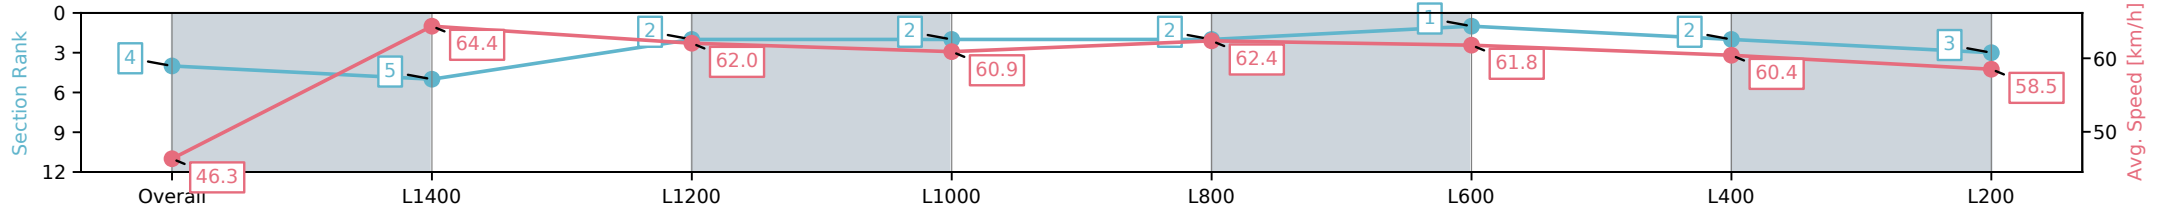

Morphettville Parks SA - Professional

Race 6: Croser Handicap - 1550m

16 November 2024 - 4:07PM

Track Rating: Good 3, Weather: Fine, Rail Position: True

Section	Overall	L1400	L1200	L1000	L800	L600	L400	L200
Section Times	1:34.01 [4] (0:11.66)	1:22.35 [5] (0:11.21)	1:11.14 [2] (0:11.68)	0:59.46 [2] (0:11.83)	0:47.63 [2] (0:11.63)	0:36.00 [1] (0:11.78)	0:24.22 [2] (0:11.96)	0:12.26 [3] (0:12.26)
Average Speed [km/h]	46.3	64.4	62.0	60.9	62.4	61.8	60.4	58.5
Top Speed [km/h]	64.1	65.2	63.8	61.9	65.3	62.5	61.4	59.9
Avg. Dist. to Rail [m]	8.6	3.9	1.3	2.4	2.3	2.1	2.4	2.5
Avg. Stride Freq. [Hz]	2.2	2.4	2.3	2.3	2.3	2.4	2.3	2.3
Avg. Stride Length [m]	5.6	7.4	7.4	7.3	7.4	7.1	7.1	7.0