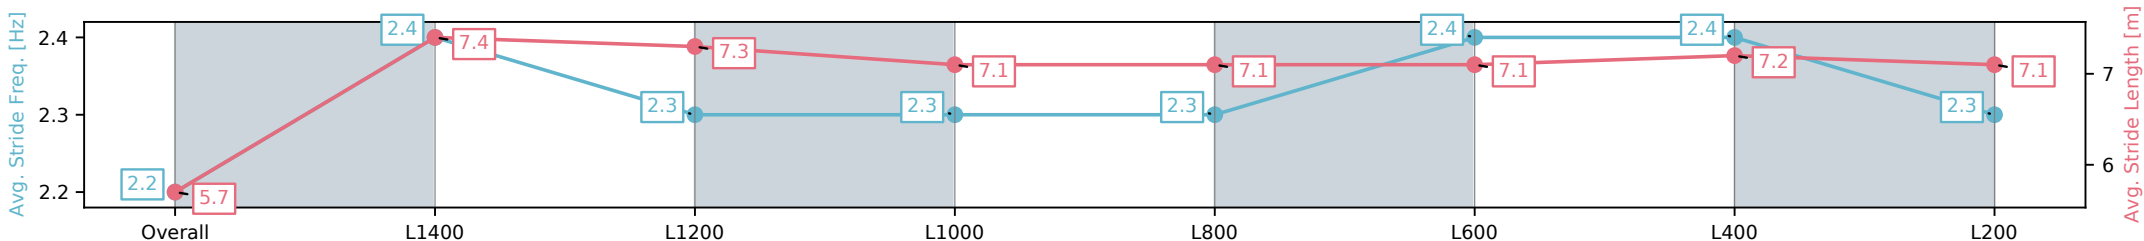

Race 6: Croser Handicap - 1550m

16 November 2024 - 4:07PM

Track Rating: Good 3, Weather: Fine, Rail Position: True

Section	Overall	L1400	L1200	L1000	L800	L600	L400	L200
Section Times	1:33.67 [1] (0:11.47)	1:22.20 [1] (0:11.18)	1:11.02 [1] (0:11.73)	0:59.29 [1] (0:11.88)	0:47.41 [1] (0:11.95)	0:35.46 [3] (0:11.40)	0:24.06 [1] (0:11.75)	0:12.31 [1] (0:12.31)
Average Speed [km/h]	47.1	64.5	61.7	60.6	60.4	62.8	61.0	58.2
Top Speed [km/h]	63.7	65.7	64.6	63.0	61.1	64.0	63.4	58.8
Avg. Dist. to Rail [m]	8.3	2.6	0.9	1.7	1.8	1.1	0.9	0.4
Avg. Stride Freq. [Hz]	2.2	2.4	2.3	2.3	2.3	2.4	2.4	2.3
Avg. Stride Length [m]	5.7	7.4	7.3	7.1	7.1	7.1	7.2	7.1