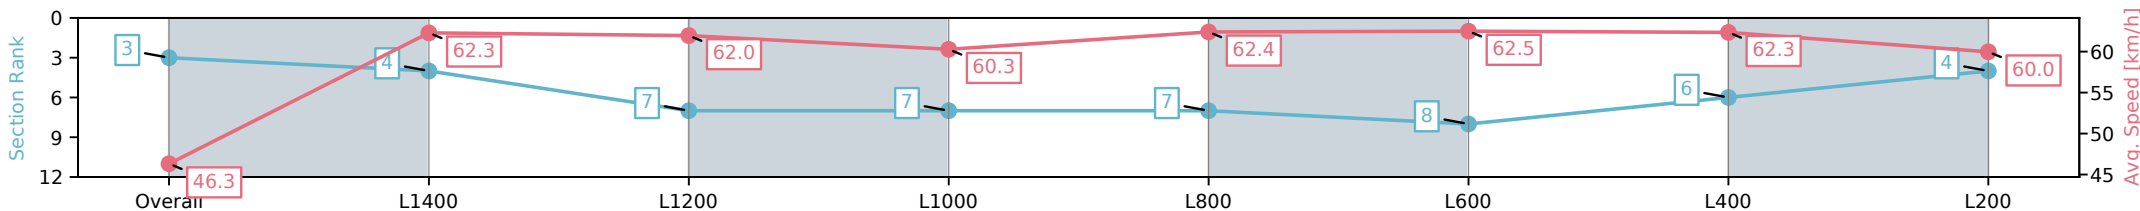

Morphettville Parks SA - Professional

Race 6: Croser Handicap - 1550m

16 November 2024 - 4:07PM

Track Rating: Good 3, Weather: Fine, Rail Position: True

Section	Overall	L1400	L1200	L1000	L800	L600	L400	L200
Section Times	1:33.85 [3] (0:11.64)	1:22.21 [4] (0:11.57)	1:10.63 [7] (0:11.71)	0:58.92 [7] (0:11.95)	0:46.97 [7] (0:11.63)	0:35.34 [8] (0:11.73)	0:23.61 [6] (0:11.65)	0:11.96 [4] (0:11.96)
Average Speed [km/h]	46.3	62.3	62.0	60.3	62.4	62.5	62.3	60.0
Top Speed [km/h]	61.8	62.9	63.1	61.6	63.4	63.3	62.9	62.4
Avg. Dist. to Rail [m]	1.9	1.1	1.4	2.3	2.5	3.1	4.7	4.2
Avg. Stride Freq. [Hz]	2.1	2.3	2.2	2.1	2.2	2.2	2.2	2.2
Avg. Stride Length [m]	5.9	7.2	7.3	7.5	7.5	7.8	7.8	7.7