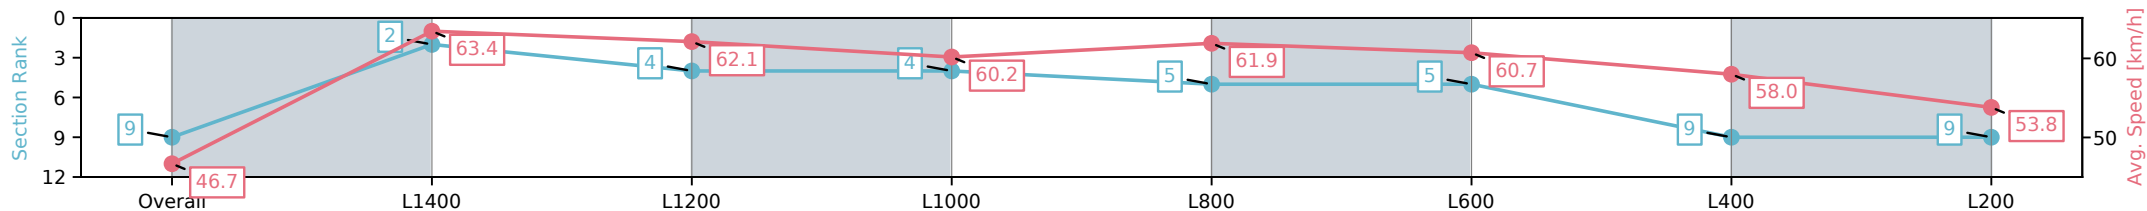

Morphettville Parks SA - Professional

Race 6: Croser Handicap - 1550m

16 November 2024 - 4:07PM

Track Rating: Good 3, Weather: Fine, Rail Position: True

Section	Overall	L1400	L1200	L1000	L800	L600	L400	L200
Section Times	1:36.11 [9] (0:11.57)	1:24.53 [2] (0:11.37)	1:13.16 [4] (0:11.68)	1:01.48 [4] (0:12.01)	0:49.47 [5] (0:11.68)	0:37.79 [5] (0:11.99)	0:25.80 [9] (0:12.47)	0:13.33 [9] (0:13.33)
Average Speed [km/h]	46.7	63.4	62.1	60.2	61.9	60.7	58.0	53.8
Top Speed [km/h]	62.2	64.3	63.2	61.3	62.5	61.8	59.6	55.9
Avg. Dist. to Rail [m]	3.2	1.6	1.5	2.5	2.1	2.1	3.9	5.3
Avg. Stride Freq. [Hz]	2.2	2.4	2.4	2.3	2.3	2.3	2.3	2.2
Avg. Stride Length [m]	5.7	7.4	7.3	7.4	7.2	7.0	6.8	6.5

- [ ] Ranking at each section and finish
- :-:- No data available at this section
- NA No data available