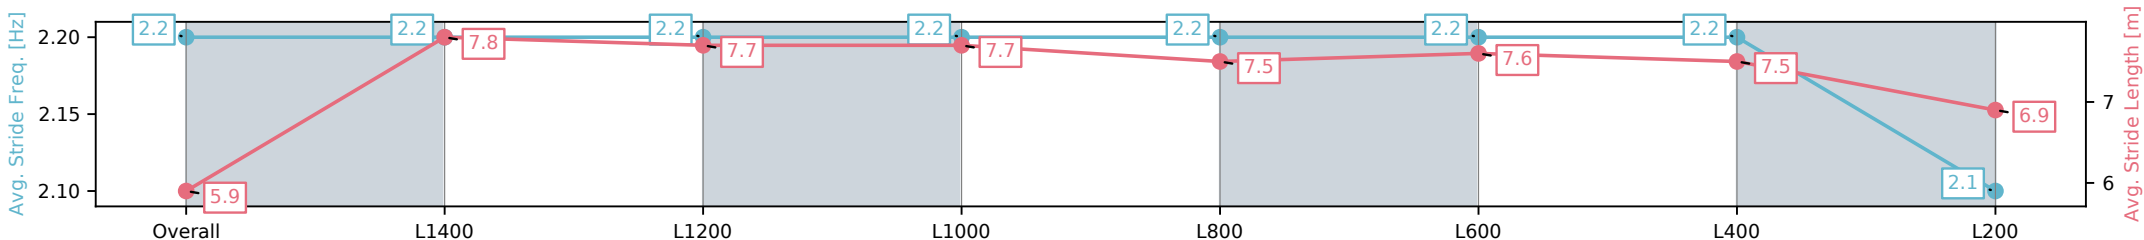

- [ ] Ranking at each section and finish
- :-:- No data available at this section
- NA No data available

Horse/Jockey Name	AMBITIOUS CREEK/Lachlan Neindorf
Finish Rank	8
Fastest Section Time (Section)	0:11.43 (L1400)
Top Speed [km/h] (Section)	63.8 (L1400)
Race State	Finished

Morphettville Parks SA - Professional

Race 6: Croser Handicap - 1550m

16 November 2024 - 4:07PM

Track Rating: Good 3, Weather: Fine, Rail Position: True

Section	Overall	L1400	L1200	L1000	L800	L600	L400	L200
Section Times	1:35.90 [8] (0:11.59)	1:24.31 [3] (0:11.43)	1:12.88 [5] (0:11.68)	1:01.20 [5] (0:11.90)	0:49.30 [4] (0:11.66)	0:37.64 [4] (0:11.93)	0:25.71 [5] (0:12.36)	0:13.35 [8] (0:13.35)
Average Speed [km/h]	46.6	63.0	61.7	60.6	62.0	60.7	58.5	53.6
Top Speed [km/h]	61.6	63.8	63.3	62.1	62.4	61.9	59.9	54.3
Avg. Dist. to Rail [m]	2.4	0.8	0.4	1.0	1.0	1.3	1.3	2.1
Avg. Stride Freq. [Hz]	2.2	2.2	2.2	2.2	2.2	2.2	2.2	2.1
Avg. Stride Length [m]	5.9	7.8	7.7	7.7	7.5	7.6	7.5	6.9

- [ ] Ranking at each section and finish
- :-:- No data available at this section
- NA No data available

Horse/Jockey Name	HIGHLAND ANGEL/Alana Livesey
Finish Rank	9
Fastest Section Time (Section)	0:11.37 (L1400)
Top Speed [km/h] (Section)	64.3 (L1400)
Race State	Finished