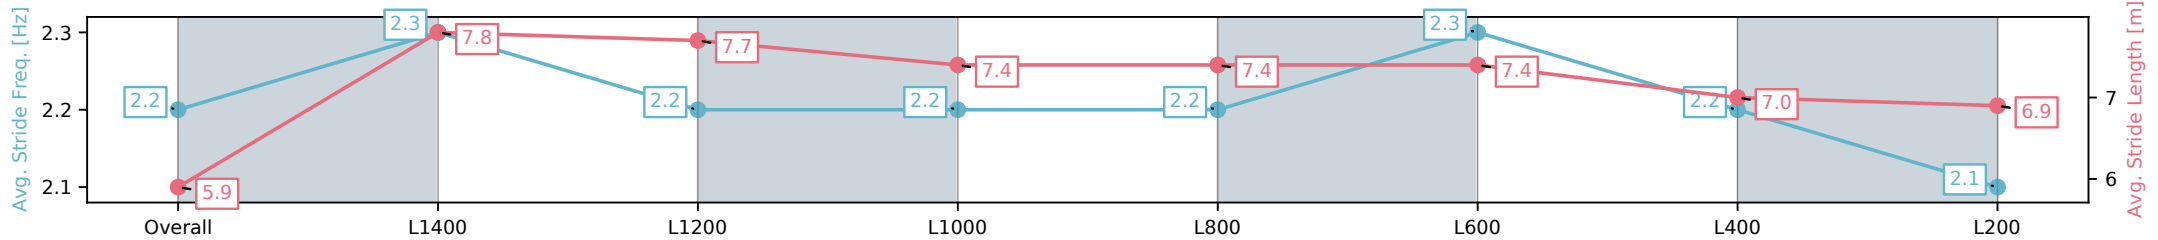

Morphettville Parks SA - Professional

Race 6: Croser Handicap - 1550m

16 November 2024 - 4:07PM

Track Rating: Good 3, Weather: Fine, Rail Position: True

Section	Overall	L1400	L1200	L1000	L800	L600	L400	L200
Section Times	1:35.31 [7] (0:11.68)	1:23.63 [6] (0:11.25)	1:12.38 [3] (0:11.65)	1:00.73 [3] (0:11.89)	0:48.84 [3] (0:11.71)	0:37.13 [2] (0:11.81)	0:25.32 [4] (0:12.24)	0:13.08 [6] (0:13.08)
Average Speed [km/h]	46.3	64.2	62.7	60.6	61.9	62.1	59.1	54.8
Top Speed [km/h]	63.1	65.5	64.0	62.3	62.4	62.6	61.4	56.7
Avg. Dist. to Rail [m]	6.7	3.6	2.4	3.4	2.9	3.0	2.9	4.4
Avg. Stride Freq. [Hz]	2.2	2.3	2.2	2.2	2.2	2.3	2.2	2.1
Avg. Stride Length [m]	5.9	7.8	7.7	7.4	7.4	7.4	7.0	6.9

- [ ] Ranking at each section and finish
- :-:- No data available at this section
- NA No data available

Horse/Jockey Name	AMBITIOUS CREEK/Lachlan Neindorf
Finish Rank	8
Fastest Section Time (Section)	0:11.43 (L1400)
Top Speed [km/h] (Section)	63.8 (L1400)
Race State	Finished