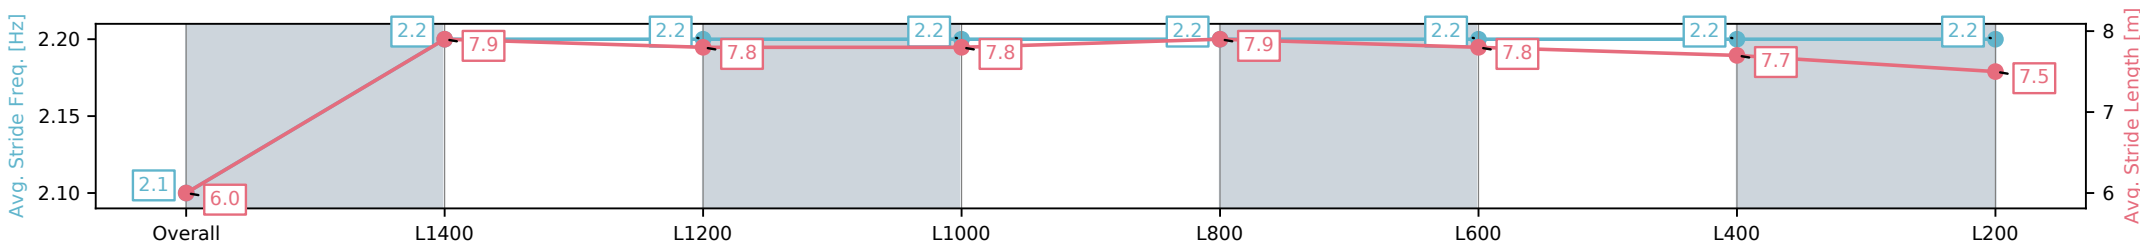

Morphettville Parks SA - Professional

Race 6: Croser Handicap - 1550m

16 November 2024 - 4:07PM

Track Rating: Good 3, Weather: Fine, Rail Position: True

Section	Overall	L1400	L1200	L1000	L800	L600	L400	L200
Section Times	1:33.71 [2] (0:11.78)	1:21.93 [7] (0:11.33)	1:10.60 [6] (0:11.73)	0:58.87 [6] (0:11.88)	0:46.99 [6] (0:11.61)	0:35.38 [6] (0:11.61)	0:23.77 [3] (0:11.71)	0:12.06 [2] (0:12.06)
Average Speed [km/h]	45.9	63.6	62.5	60.8	62.4	63.1	62.1	59.4
Top Speed [km/h]	63.1	64.5	63.7	61.9	63.3	64.3	64.4	60.9
Avg. Dist. to Rail [m]	4.8	3.2	2.9	3.6	3.4	3.2	4.6	5.1
Avg. Stride Freq. [Hz]	2.1	2.2	2.2	2.2	2.2	2.2	2.2	2.2
Avg. Stride Length [m]	6.0	7.9	7.8	7.8	7.9	7.8	7.7	7.5