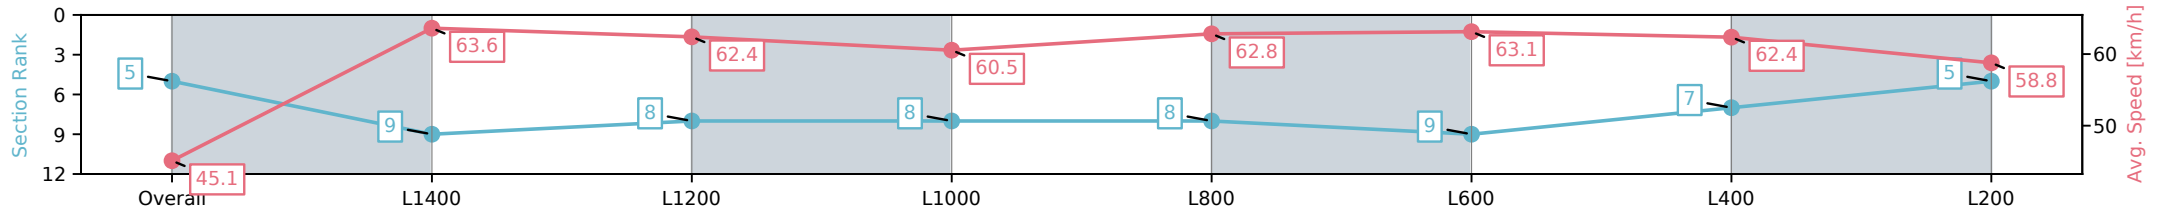

Morphettville Parks SA - Professional

Race 6: Croser Handicap - 1550m

16 November 2024 - 4:07PM

Track Rating: Good 3, Weather: Fine, Rail Position: True

Section	Overall	L1400	L1200	L1000	L800	L600	L400	L200
Section Times	1:34.15 [5] (0:12.00)	1:22.15 [9] (0:11.36)	1:10.79 [8] (0:11.72)	0:59.07 [8] (0:11.93)	0:47.14 [8] (0:11.56)	0:35.58 [9] (0:11.69)	0:23.89 [7] (0:11.67)	0:12.22 [5] (0:12.22)
Average Speed [km/h]	45.1	63.6	62.4	60.5	62.8	63.1	62.4	58.8
Top Speed [km/h]	61.6	64.7	63.0	61.5	64.3	64.2	64.1	60.6
Avg. Dist. to Rail [m]	8.3	3.1	2.9	3.4	3.6	4.1	6.2	6.1
Avg. Stride Freq. [Hz]	2.1	2.3	2.3	2.2	2.2	2.3	2.4	2.3
Avg. Stride Length [m]	5.8	7.3	7.3	7.3	7.4	7.3	7.1	6.8