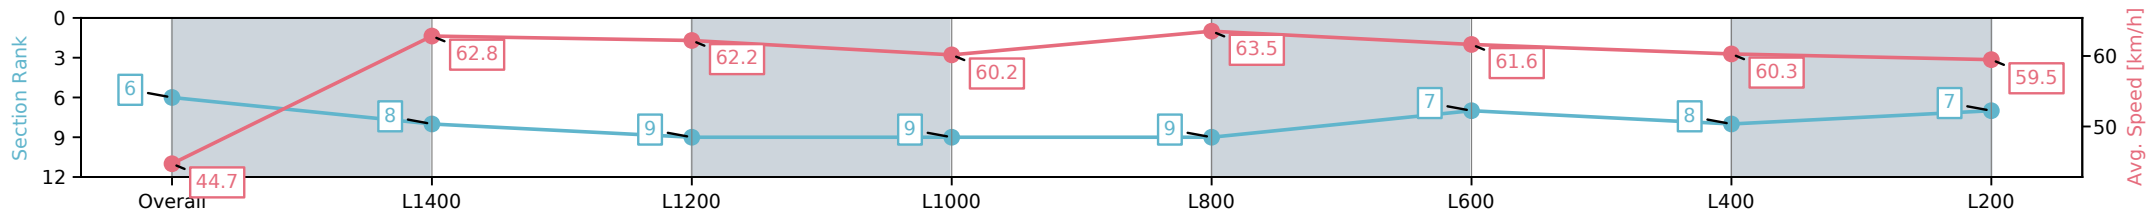

Morphettville Parks SA - Professional

Race 6: Croser Handicap - 1550m

16 November 2024 - 4:07PM

Track Rating: Good 3, Weather: Fine, Rail Position: True

Section	Overall	L1400	L1200	L1000	L800	L600	L400	L200
Section Times	1:34.35 [6] (0:11.99)	1:22.36 [8] (0:11.47)	1:10.89 [9] (0:11.70)	0:59.19 [9] (0:11.97)	0:47.22 [9] (0:11.37)	0:35.85 [7] (0:11.79)	0:24.06 [8] (0:12.00)	0:12.06 [7] (0:12.06)
Average Speed [km/h]	44.7	62.8	62.2	60.2	63.5	61.6	60.3	59.5
Top Speed [km/h]	61.5	64.3	63.3	61.9	65.5	62.6	61.9	60.8
Avg. Dist. to Rail [m]	4.6	1.4	1.7	2.0	1.5	1.5	2.2	2.0
Avg. Stride Freq. [Hz]	2.1	2.2	2.2	2.1	2.2	2.2	2.2	2.2
Avg. Stride Length [m]	5.9	7.4	7.5	7.5	7.8	7.5	7.6	7.5