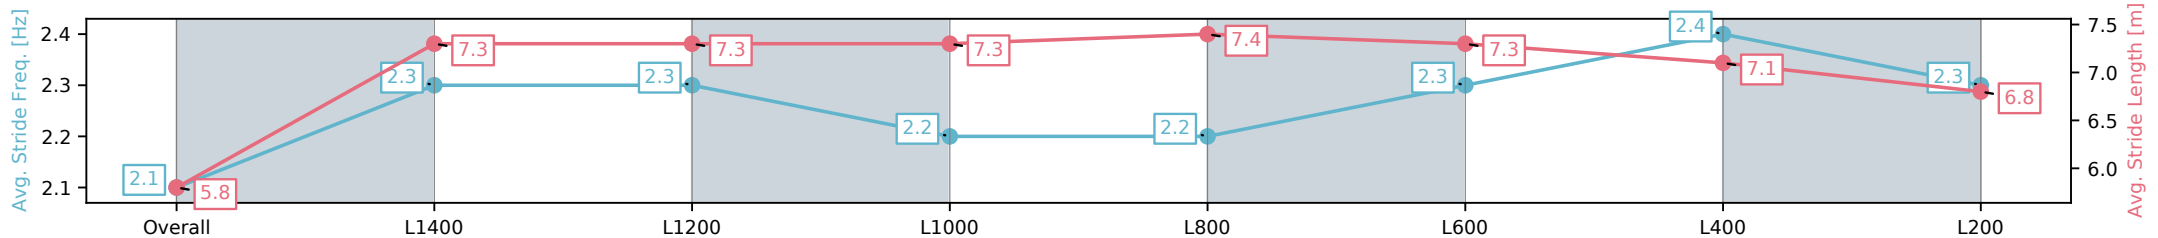

Morphettville Parks SA - Professional

Race 6: Croser Handicap - 1550m

16 November 2024 - 4:07PM

Track Rating: Good 3, Weather: Fine, Rail Position: True

Section	Overall	L1400	L1200	L1000	L800	L600	L400	L200
Section Times	1:34.15 [5] (0:12.00)	1:22.15 [9] (0:11.36)	1:10.79 [8] (0:11.72)	0:59.07 [8] (0:11.93)	0:47.14 [8] (0:11.56)	0:35.58 [9] (0:11.69)	0:23.89 [7] (0:11.67)	0:12.22 [5] (0:12.22)
Average Speed [km/h]	45.1	63.6	62.4	60.5	62.8	63.1	62.4	58.8
Top Speed [km/h]	61.6	64.7	63.0	61.5	64.3	64.2	64.1	60.6
Avg. Dist. to Rail [m]	8.3	3.1	2.9	3.4	3.6	4.1	6.2	6.1
Avg. Stride Freq. [Hz]	2.1	2.3	2.3	2.2	2.2	2.3	2.4	2.3
Avg. Stride Length [m]	5.8	7.3	7.3	7.3	7.4	7.3	7.1	6.8