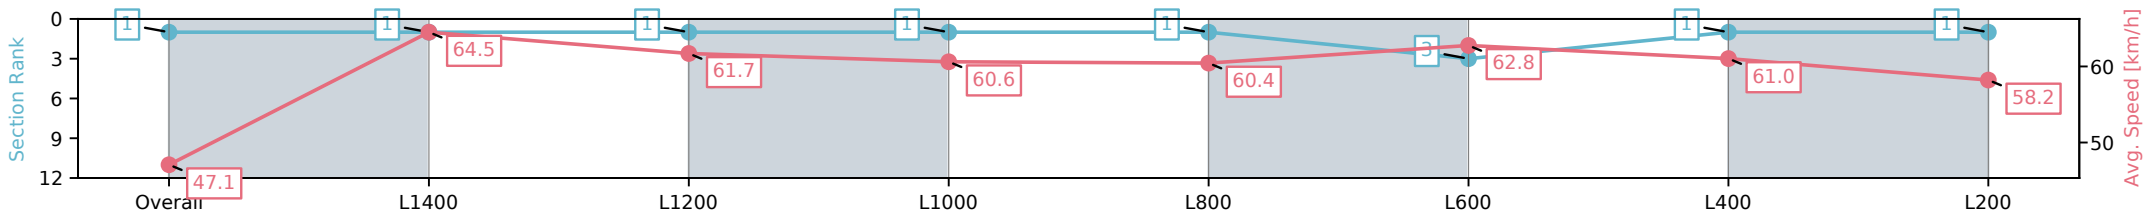

Race 6: Croser Handicap - 1550m

16 November 2024 - 4:07PM

Track Rating: Good 3, Weather: Fine, Rail Position: True

Section	Overall	L1400	L1200	L1000	L800	L600	L400	L200
Section Times	1:33.67 [1] (0:11.47)	1:22.20 [1] (0:11.18)	1:11.02 [1] (0:11.73)	0:59.29 [1] (0:11.88)	0:47.41 [1] (0:11.95)	0:35.46 [3] (0:11.40)	0:24.06 [1] (0:11.75)	0:12.31 [1] (0:12.31)
Average Speed [km/h]	47.1	64.5	61.7	60.6	60.4	62.8	61.0	58.2
Top Speed [km/h]	63.7	65.7	64.6	63.0	61.1	64.0	63.4	58.8
Avg. Dist. to Rail [m]	8.3	2.6	0.9	1.7	1.8	1.1	0.9	0.4
Avg. Stride Freq. [Hz]	2.2	2.4	2.3	2.3	2.3	2.4	2.4	2.3
Avg. Stride Length [m]	5.7	7.4	7.3	7.1	7.1	7.1	7.2	7.1