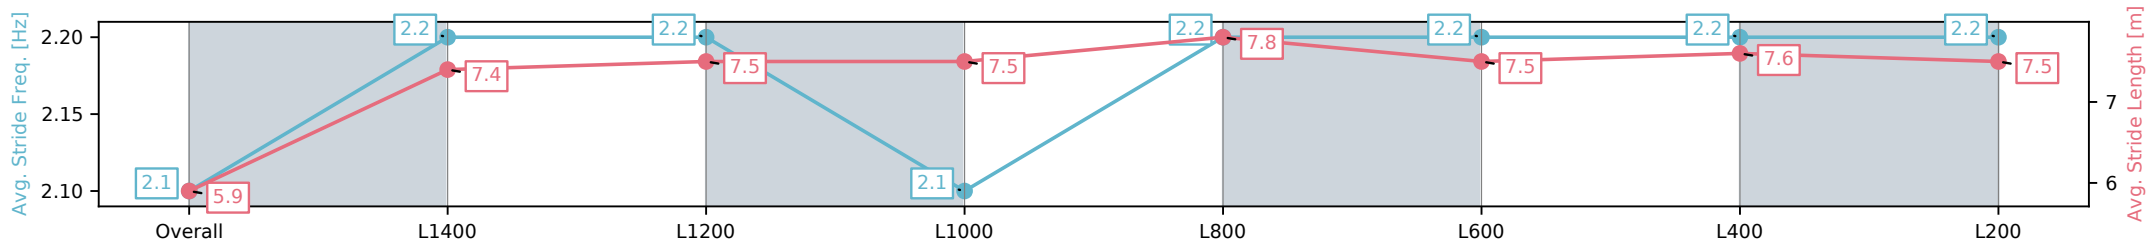

Morphettville Parks SA - Professional

Race 6: Croser Handicap - 1550m

16 November 2024 - 4:07PM

Track Rating: Good 3, Weather: Fine, Rail Position: True

Section	Overall	L1400	L1200	L1000	L800	L600	L400	L200
Section Times	1:34.35 [6] (0:11.99)	1:22.36 [8] (0:11.47)	1:10.89 [9] (0:11.70)	0:59.19 [9] (0:11.97)	0:47.22 [9] (0:11.37)	0:35.85 [7] (0:11.79)	0:24.06 [8] (0:12.00)	0:12.06 [7] (0:12.06)
Average Speed [km/h]	44.7	62.8	62.2	60.2	63.5	61.6	60.3	59.5
Top Speed [km/h]	61.5	64.3	63.3	61.9	65.5	62.6	61.9	60.8
Avg. Dist. to Rail [m]	4.6	1.4	1.7	2.0	1.5	1.5	2.2	2.0
Avg. Stride Freq. [Hz]	2.1	2.2	2.2	2.1	2.2	2.2	2.2	2.2
Avg. Stride Length [m]	5.9	7.4	7.5	7.5	7.8	7.5	7.6	7.5