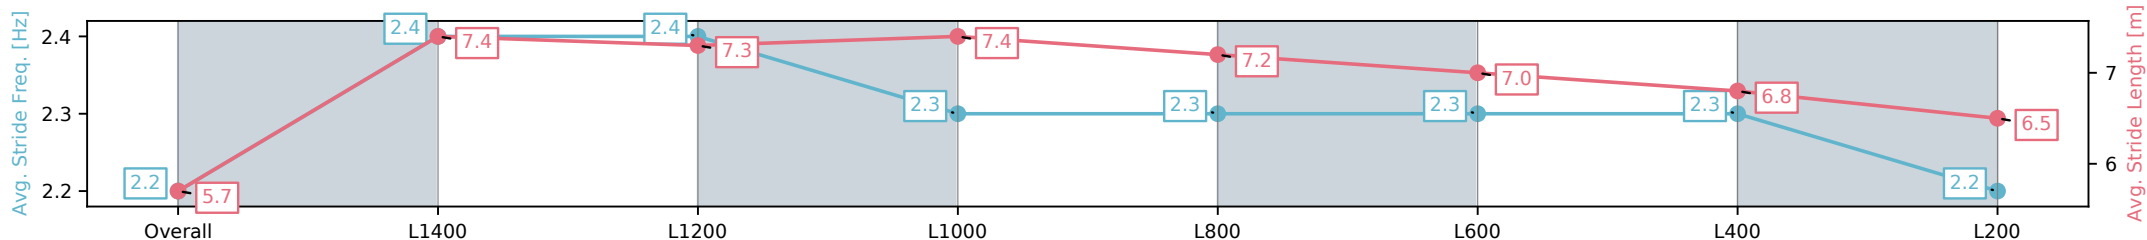

- [ ] Ranking at each section and finish
- :-:- No data available at this section
- NA No data available

Horse/Jockey Name	HIGHLAND ANGEL/Alana Livesey
Finish Rank	9
Fastest Section Time (Section)	0:11.37 (L1400)
Top Speed [km/h] (Section)	64.3 (L1400)
Race State	Finished

Morphettville Parks SA - Professional

Race 6: Croser Handicap - 1550m

16 November 2024 - 4:07PM

Track Rating: Good 3, Weather: Fine, Rail Position: True

Section	Overall	L1400	L1200	L1000	L800	L600	L400	L200
Section Times	1:36.11 [9] (0:11.57)	1:24.53 [2] (0:11.37)	1:13.16 [4] (0:11.68)	1:01.48 [4] (0:12.01)	0:49.47 [5] (0:11.68)	0:37.79 [5] (0:11.99)	0:25.80 [9] (0:12.47)	0:13.33 [9] (0:13.33)
Average Speed [km/h]	46.7	63.4	62.1	60.2	61.9	60.7	58.0	53.8
Top Speed [km/h]	62.2	64.3	63.2	61.3	62.5	61.8	59.6	55.9
Avg. Dist. to Rail [m]	3.2	1.6	1.5	2.5	2.1	2.1	3.9	5.3
Avg. Stride Freq. [Hz]	2.2	2.4	2.4	2.3	2.3	2.3	2.3	2.2
Avg. Stride Length [m]	5.7	7.4	7.3	7.4	7.2	7.0	6.8	6.5

- [ ] Ranking at each section and finish
- :-:- No data available at this section
- NA No data available