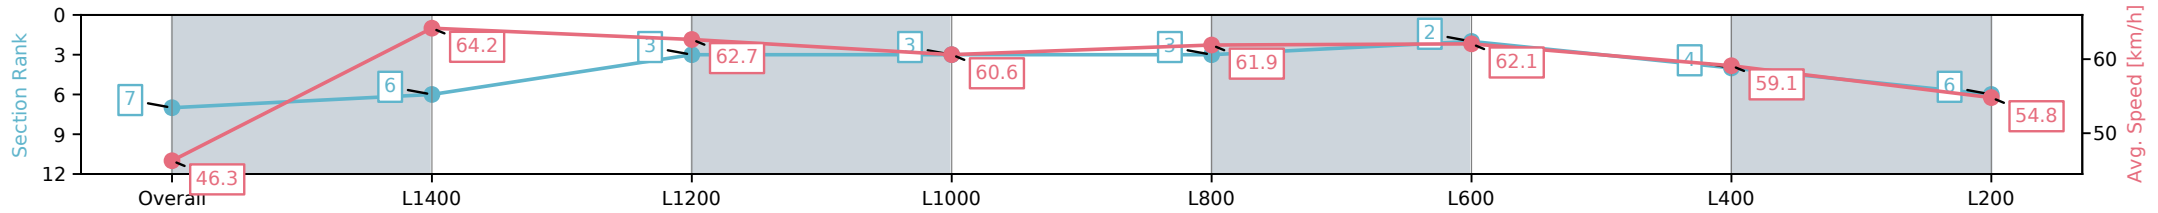

Morphettville Parks SA - Professional

Race 6: Croser Handicap - 1550m

16 November 2024 - 4:07PM

Track Rating: Good 3, Weather: Fine, Rail Position: True

Section	Overall	L1400	L1200	L1000	L800	L600	L400	L200
Section Times	1:35.31 [7] (0:11.68)	1:23.63 [6] (0:11.25)	1:12.38 [3] (0:11.65)	1:00.73 [3] (0:11.89)	0:48.84 [3] (0:11.71)	0:37.13 [2] (0:11.81)	0:25.32 [4] (0:12.24)	0:13.08 [6] (0:13.08)
Average Speed [km/h]	46.3	64.2	62.7	60.6	61.9	62.1	59.1	54.8
Top Speed [km/h]	63.1	65.5	64.0	62.3	62.4	62.6	61.4	56.7
Avg. Dist. to Rail [m]	6.7	3.6	2.4	3.4	2.9	3.0	2.9	4.4
Avg. Stride Freq. [Hz]	2.2	2.3	2.2	2.2	2.2	2.3	2.2	2.1
Avg. Stride Length [m]	5.9	7.8	7.7	7.4	7.4	7.4	7.0	6.9

- [ ] Ranking at each section and finish
- :-:- No data available at this section
- NA No data available

Horse/Jockey Name	AMBITIOUS CREEK/Lachlan Neindorf
Finish Rank	8
Fastest Section Time (Section)	0:11.43 (L1400)
Top Speed [km/h] (Section)	63.8 (L1400)
Race State	Finished