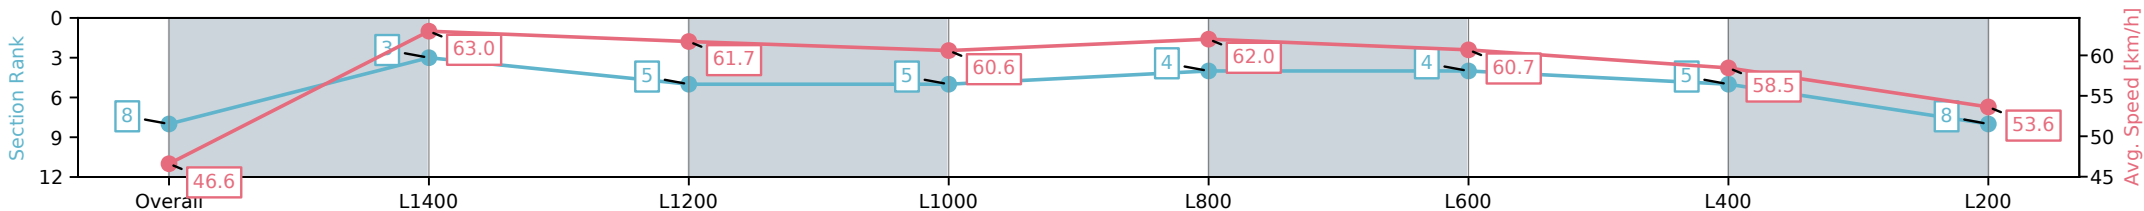

Morphettville Parks SA - Professional

Race 6: Croser Handicap - 1550m

16 November 2024 - 4:07PM

Track Rating: Good 3, Weather: Fine, Rail Position: True

Section	Overall	L1400	L1200	L1000	L800	L600	L400	L200
Section Times	1:35.90 [8] (0:11.59)	1:24.31 [3] (0:11.43)	1:12.88 [5] (0:11.68)	1:01.20 [5] (0:11.90)	0:49.30 [4] (0:11.66)	0:37.64 [4] (0:11.93)	0:25.71 [5] (0:12.36)	0:13.35 [8] (0:13.35)
Average Speed [km/h]	46.6	63.0	61.7	60.6	62.0	60.7	58.5	53.6
Top Speed [km/h]	61.6	63.8	63.3	62.1	62.4	61.9	59.9	54.3
Avg. Dist. to Rail [m]	2.4	0.8	0.4	1.0	1.0	1.3	1.3	2.1
Avg. Stride Freq. [Hz]	2.2	2.2	2.2	2.2	2.2	2.2	2.2	2.1
Avg. Stride Length [m]	5.9	7.8	7.7	7.7	7.5	7.6	7.5	6.9