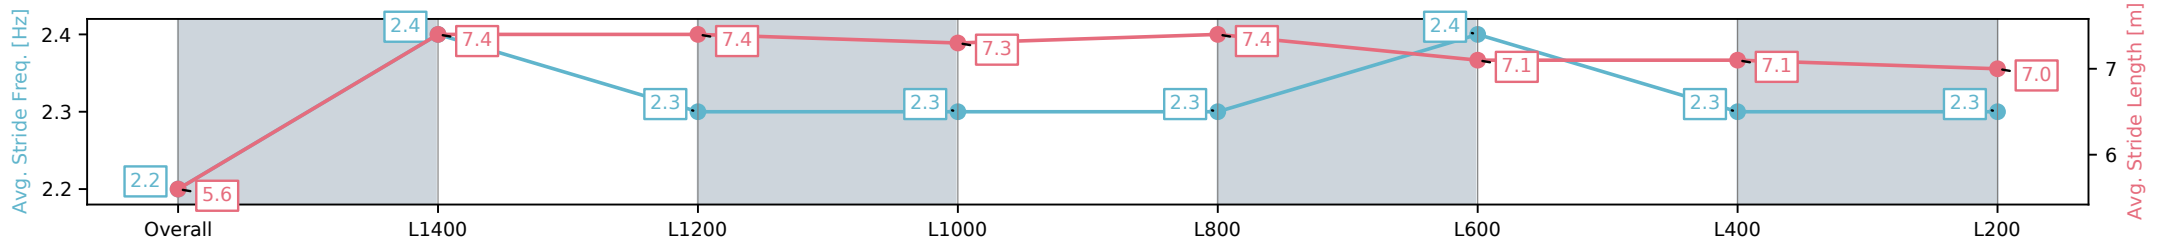

Morphettville Parks SA - Professional

Race 6: Croser Handicap - 1550m

16 November 2024 - 4:07PM

Track Rating: Good 3, Weather: Fine, Rail Position: True

Section	Overall	L1400	L1200	L1000	L800	L600	L400	L200
Section Times	1:34.01 [4] (0:11.66)	1:22.35 [5] (0:11.21)	1:11.14 [2] (0:11.68)	0:59.46 [2] (0:11.83)	0:47.63 [2] (0:11.63)	0:36.00 [1] (0:11.78)	0:24.22 [2] (0:11.96)	0:12.26 [3] (0:12.26)
Average Speed [km/h]	46.3	64.4	62.0	60.9	62.4	61.8	60.4	58.5
Top Speed [km/h]	64.1	65.2	63.8	61.9	65.3	62.5	61.4	59.9
Avg. Dist. to Rail [m]	8.6	3.9	1.3	2.4	2.3	2.1	2.4	2.5
Avg. Stride Freq. [Hz]	2.2	2.4	2.3	2.3	2.3	2.4	2.3	2.3
Avg. Stride Length [m]	5.6	7.4	7.4	7.3	7.4	7.1	7.1	7.0