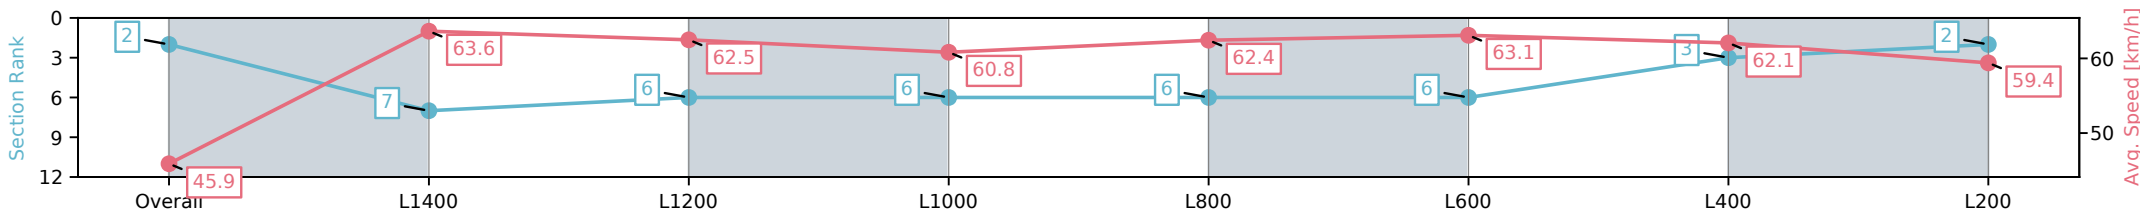

Morphettville Parks SA - Professional

Race 6: Croser Handicap - 1550m

16 November 2024 - 4:07PM

Track Rating: Good 3, Weather: Fine, Rail Position: True

Section	Overall	L1400	L1200	L1000	L800	L600	L400	L200
Section Times	1:33.71 [2] (0:11.78)	1:21.93 [7] (0:11.33)	1:10.60 [6] (0:11.73)	0:58.87 [6] (0:11.88)	0:46.99 [6] (0:11.61)	0:35.38 [6] (0:11.61)	0:23.77 [3] (0:11.71)	0:12.06 [2] (0:12.06)
Average Speed [km/h]	45.9	63.6	62.5	60.8	62.4	63.1	62.1	59.4
Top Speed [km/h]	63.1	64.5	63.7	61.9	63.3	64.3	64.4	60.9
Avg. Dist. to Rail [m]	4.8	3.2	2.9	3.6	3.4	3.2	4.6	5.1
Avg. Stride Freq. [Hz]	2.1	2.2	2.2	2.2	2.2	2.2	2.2	2.2
Avg. Stride Length [m]	6.0	7.9	7.8	7.8	7.9	7.8	7.7	7.5