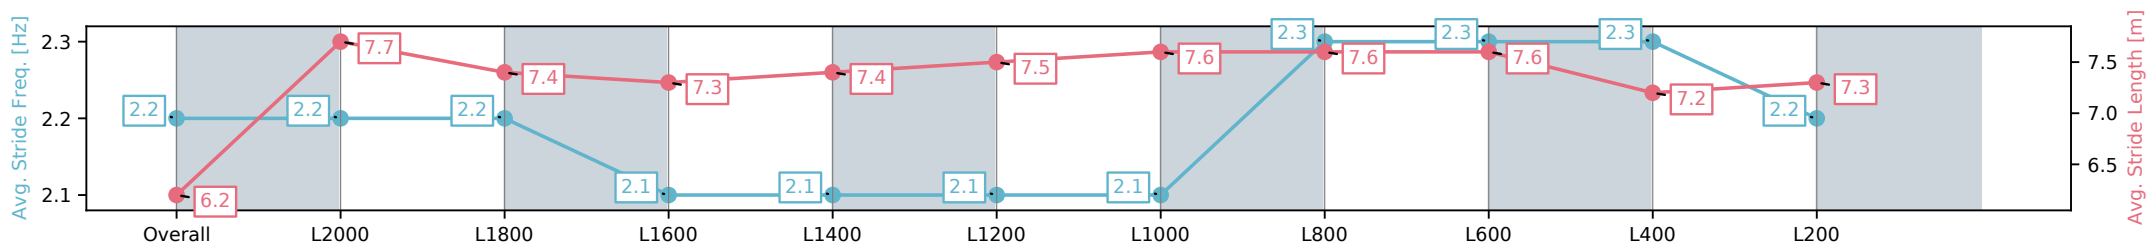

Horse/Jockey Name	DUAL FUEL/Ben Price
Finish Rank	7
Fastest Section Time (Section)	0:11.57 (L400)
Top Speed [km/h] (Section)	64.5 (L1000)
Race State	Finished

Morphettville Parks SA - Professional
Race 5: Adelaide Galvanising Industries Handicap (Heat of Sportsbet Skybeau Series) - 2250m

16 November 2024 - 3:28PM

Track Rating: Good 3, Weather: Fine, Rail Position: True

Section	Overall	L2000	L1800	L1600	L1400	L1200	L1000	L800	L600	L400	L200
Section Times	2:20.80 [7] (0:18.52)	2:02.28 [7] (0:11.71)	1:50.57 [7] (0:12.57)	1:37.99 [7] (0:13.04)	1:24.95 [7] (0:12.54)	1:12.41 [7] (0:12.59)	0:59.82 [7] (0:12.41)	0:47.41 [7] (0:11.69)	0:35.72 [5] (0:11.57)	0:24.14 [4] (0:11.92)	0:12.22 [5] (0:12.22)
Average Speed [km/h]	48.7	61.6	57.7	55.3	57.4	57.5	58.2	62.1	62.9	60.7	58.6
Top Speed [km/h]	62.8	62.8	59.8	57.9	58.7	59.1	60.0	64.5	64.3	61.5	60.4
Avg. Dist. to Rail [m]	3.6	1.1	1.3	1.3	1.9	1.0	4.1	4.3	1.9	4.4	7.6
Avg. Stride Freq. [Hz]	2.2	2.2	2.2	2.1	2.1	2.1	2.1	2.3	2.3	2.3	2.2
Avg. Stride Length [m]	6.2	7.7	7.4	7.3	7.4	7.4	7.5	7.6	7.6	7.2	7.3

[ ] Ranking at each section and finish
-:-:- No data available at this section
NA No data available