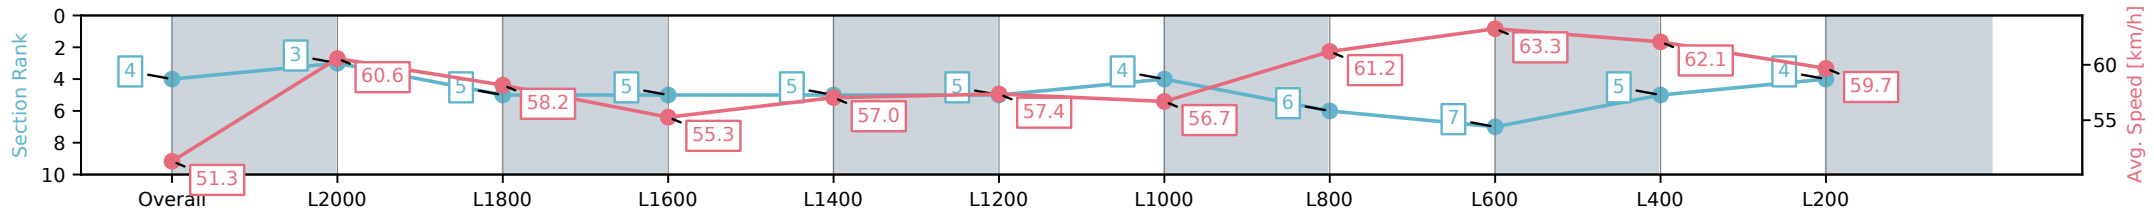

Horse/Jockey Name	ARUGAMAMA/Todd Pannell
Finish Rank	4
Fastest Section Time (Section)	0:11.62 (L400)
Top Speed [km/h] (Section)	64.7 (L800)
Race State	Finished

Morphettville Parks SA - Professional
Race 5: Adelaide Galvanising Industries Handicap (Heat of Sportsbet Skybeau Series) - 2250m

16 November 2024 - 3:28PM

Track Rating: Good 3, Weather: Fine, Rail Position: True

Section	Overall	L2000	L1800	L1600	L1400	L1200	L1000	L800	L600	L400	L200
Section Times	2:20.52 [4] (0:17.59)	2:02.93 [3] (0:11.98)	1:50.95 [5] (0:12.56)	1:38.39 [5] (0:13.10)	1:25.29 [5] (0:12.65)	1:12.64 [5] (0:12.70)	0:59.94 [4] (0:12.74)	0:47.20 [6] (0:11.85)	0:35.35 [7] (0:11.62)	0:23.73 [5] (0:11.73)	0:12.00 [4] (0:12.00)
Average Speed [km/h]	51.3	60.6	58.2	55.3	57.0	57.4	56.7	61.2	63.3	62.1	59.7
Top Speed [km/h]	59.7	61.5	58.8	56.4	58.6	59.2	59.1	62.7	64.7	63.2	61.3
Avg. Dist. to Rail [m]	2.6	2.5	2.6	2.7	2.8	2.1	2.9	2.9	3.8	6.4	9.4
Avg. Stride Freq. [Hz]	2.1	2.2	2.2	2.1	2.2	2.2	2.1	2.2	2.3	2.3	2.3
Avg. Stride Length [m]	6.6	7.5	7.4	7.2	7.3	7.4	7.4	7.6	7.5	7.4	7.2

[ ] Ranking at each section and finish
-:-:- No data available at this section
NA No data available