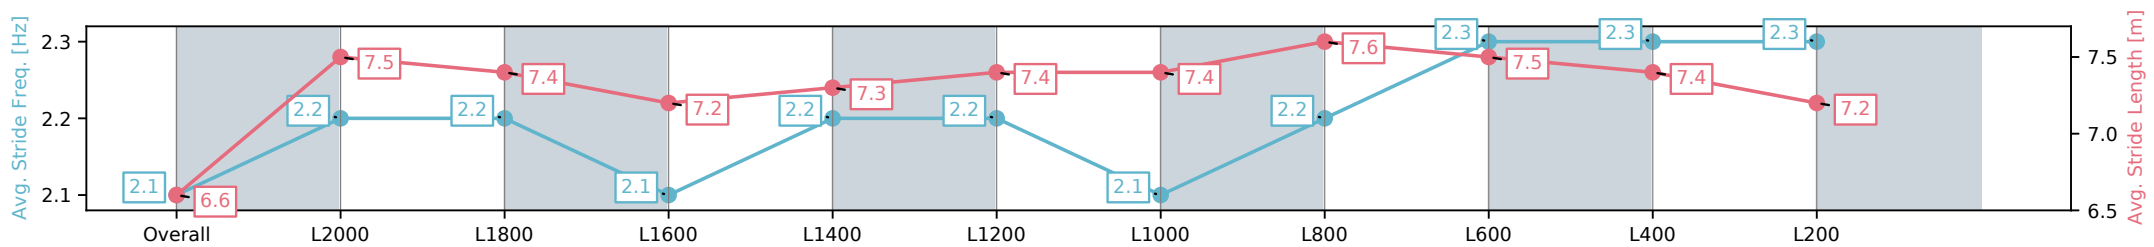

Horse/Jockey Name	ARUGAMAMA/Todd Pannell
Finish Rank	4
Fastest Section Time (Section)	0:11.62 (L400)
Top Speed [km/h] (Section)	64.7 (L800)
Race State	Finished

Morphettville Parks SA - Professional
Race 5: Adelaide Galvanising Industries Handicap (Heat of Sportsbet Skybeau Series) - 2250m

16 November 2024 - 3:28PM

Track Rating: Good 3, Weather: Fine, Rail Position: True

Section	Overall	L2000	L1800	L1600	L1400	L1200	L1000	L800	L600	L400	L200
Section Times	2:20.52 [4] (0:17.59)	2:02.93 [3] (0:11.98)	1:50.95 [5] (0:12.56)	1:38.39 [5] (0:13.10)	1:25.29 [5] (0:12.65)	1:12.64 [5] (0:12.70)	0:59.94 [4] (0:12.74)	0:47.20 [6] (0:11.85)	0:35.35 [7] (0:11.62)	0:23.73 [5] (0:11.73)	0:12.00 [4] (0:12.00)
Average Speed [km/h]	51.3	60.6	58.2	55.3	57.0	57.4	56.7	61.2	63.3	62.1	59.7
Top Speed [km/h]	59.7	61.5	58.8	56.4	58.6	59.2	59.1	62.7	64.7	63.2	61.3
Avg. Dist. to Rail [m]	2.6	2.5	2.6	2.7	2.8	2.1	2.9	2.9	3.8	6.4	9.4
Avg. Stride Freq. [Hz]	2.1	2.2	2.2	2.1	2.2	2.2	2.1	2.2	2.3	2.3	2.3
Avg. Stride Length [m]	6.6	7.5	7.4	7.2	7.3	7.4	7.4	7.6	7.5	7.4	7.2

[ ] Ranking at each section and finish
-:-:- No data available at this section
NA No data available