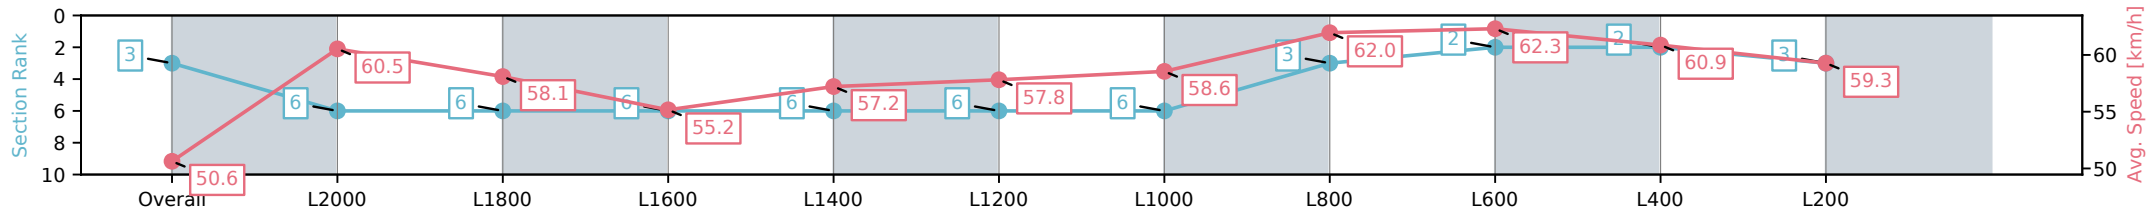

Horse/Jockey Name	YURI ROYALE/Jake Toeroek
Finish Rank	3
Fastest Section Time (Section)	0:11.69 (L600)
Top Speed [km/h] (Section)	63.7 (L800)
Race State	Finished

Morphettville Parks SA - Professional
Race 5: Adelaide Galvanising Industries Handicap (Heat of Sportsbet Skybeau Series) - 2250m

16 November 2024 - 3:28PM

Track Rating: Good 3, Weather: Fine, Rail Position: True

Section	Overall	L2000	L1800	L1600	L1400	L1200	L1000	L800	L600	L400	L200
Section Times	2:20.45 [3] (0:17.81)	2:02.64 [6] (0:12.02)	1:50.62 [6] (0:12.54)	1:38.08 [6] (0:13.11)	1:24.97 [6] (0:12.57)	1:12.39 [6] (0:12.63)	0:59.76 [6] (0:12.35)	0:47.41 [3] (0:11.69)	0:35.72 [2] (0:11.73)	0:23.99 [2] (0:11.91)	0:12.08 [3] (0:12.08)
Average Speed [km/h]	50.6	60.5	58.1	55.2	57.2	57.8	58.6	62.0	62.3	60.9	59.3
Top Speed [km/h]	60.5	61.3	59.4	57.8	58.6	59.4	59.6	62.8	63.7	61.4	60.7
Avg. Dist. to Rail [m]	3.9	2.6	2.3	2.2	2.3	2.3	4.1	3.0	2.6	4.0	7.2
Avg. Stride Freq. [Hz]	2.2	2.3	2.2	2.2	2.2	2.2	2.2	2.3	2.3	2.3	2.3
Avg. Stride Length [m]	6.3	7.3	7.2	7.0	7.2	6.9	7.1	7.3	7.3	7.2	7.1

[ ] Ranking at each section and finish
-:-:- No data available at this section
NA No data available