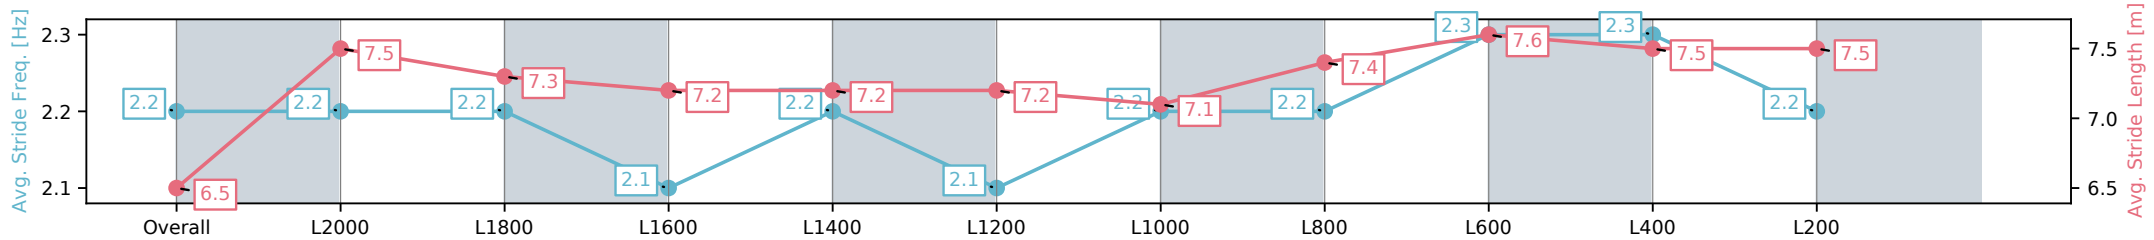

Horse/Jockey Name	JACKSON RUN/Jessica Eaton
Finish Rank	6
Fastest Section Time (Section)	0:11.63 (L400)
Top Speed [km/h] (Section)	63.1 (L800)
Race State	Finished

Morphettville Parks SA - Professional
Race 5: Adelaide Galvanising Industries Handicap (Heat of Sportsbet Skybeau Series) - 2250m

16 November 2024 - 3:28PM

Track Rating: Good 3, Weather: Fine, Rail Position: True

Section	Overall	L2000	L1800	L1600	L1400	L1200	L1000	L800	L600	L400	L200
Section Times	2:20.71 [6] (0:17.64)	2:03.07 [4] (0:11.85)	1:51.22 [3] (0:12.50)	1:38.72 [4] (0:13.05)	1:25.67 [4] (0:12.72)	1:12.95 [4] (0:12.92)	1:00.03 [5] (0:12.60)	0:47.43 [5] (0:11.89)	0:35.54 [6] (0:11.63)	0:23.91 [6] (0:11.87)	0:12.04 [6] (0:12.04)
Average Speed [km/h]	51.1	60.8	57.9	55.5	56.7	56.2	57.2	60.7	62.2	60.9	59.6
Top Speed [km/h]	61.0	61.5	59.2	57.4	57.2	57.4	59.9	61.9	63.1	61.7	60.0
Avg. Dist. to Rail [m]	1.0	0.6	1.1	2.0	2.1	1.4	2.0	1.5	0.8	2.7	3.8
Avg. Stride Freq. [Hz]	2.2	2.2	2.2	2.1	2.2	2.1	2.2	2.2	2.3	2.3	2.2
Avg. Stride Length [m]	6.5	7.5	7.3	7.2	7.2	7.2	7.1	7.4	7.6	7.5	7.5

- [ ] Ranking at each section and finish
- -:-:- No data available at this section
- NA No data available