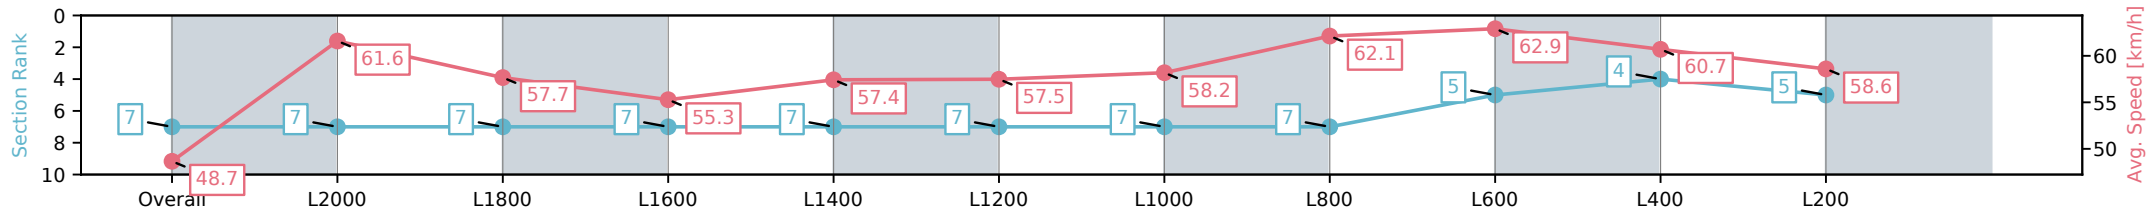

Horse/Jockey Name	DUAL FUEL/Ben Price
Finish Rank	7
Fastest Section Time (Section)	0:11.57 (L400)
Top Speed [km/h] (Section)	64.5 (L1000)
Race State	Finished

Morphettville Parks SA - Professional
Race 5: Adelaide Galvanising Industries Handicap (Heat of Sportsbet Skybeau Series) - 2250m

16 November 2024 - 3:28PM

Track Rating: Good 3, Weather: Fine, Rail Position: True

Section	Overall	L2000	L1800	L1600	L1400	L1200	L1000	L800	L600	L400	L200
Section Times	2:20.80 [7] (0:18.52)	2:02.28 [7] (0:11.71)	1:50.57 [7] (0:12.57)	1:37.99 [7] (0:13.04)	1:24.95 [7] (0:12.54)	1:12.41 [7] (0:12.59)	0:59.82 [7] (0:12.41)	0:47.41 [7] (0:11.69)	0:35.72 [5] (0:11.57)	0:24.14 [4] (0:11.92)	0:12.22 [5] (0:12.22)
Average Speed [km/h]	48.7	61.6	57.7	55.3	57.4	57.5	58.2	62.1	62.9	60.7	58.6
Top Speed [km/h]	62.8	62.8	59.8	57.9	58.7	59.1	60.0	64.5	64.3	61.5	60.4
Avg. Dist. to Rail [m]	3.6	1.1	1.3	1.3	1.9	1.0	4.1	4.3	1.9	4.4	7.6
Avg. Stride Freq. [Hz]	2.2	2.2	2.2	2.1	2.1	2.1	2.1	2.3	2.3	2.3	2.2
Avg. Stride Length [m]	6.2	7.7	7.4	7.3	7.4	7.4	7.5	7.6	7.6	7.2	7.3

[ ] Ranking at each section and finish
-:-:- No data available at this section
NA No data available