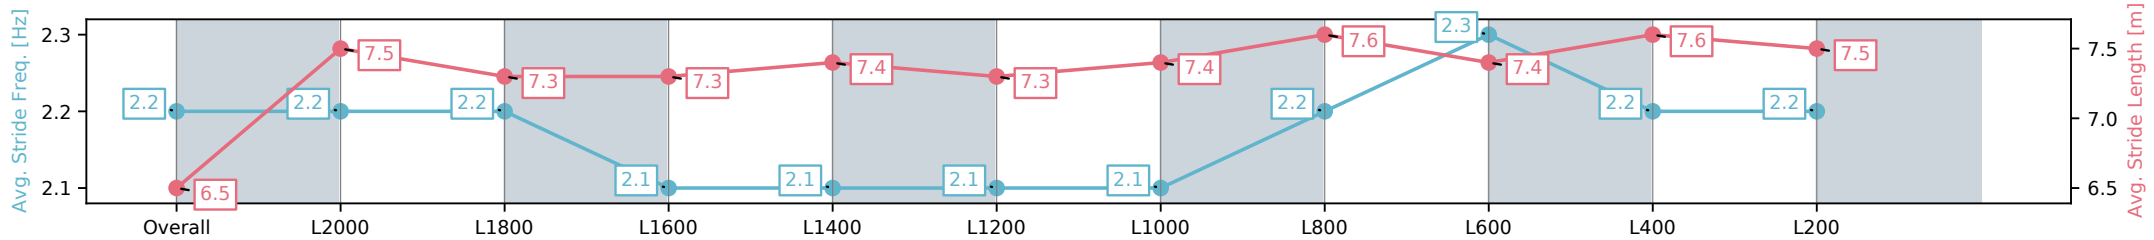

Horse/Jockey Name	GLENS TOP CAT/Manoel Nunes
Finish Rank	2
Fastest Section Time (Section)	0:11.74 (L200)
Top Speed [km/h] (Section)	63.2 (L1000)
Race State	Finished

Morphettville Parks SA - Professional
Race 5: Adelaide Galvanising Industries Handicap (Heat of Sportsbet Skybeau Series) - 2250m

16 November 2024 - 3:28PM

Track Rating: Good 3, Weather: Fine, Rail Position: True

Section	Overall	L2000	L1800	L1600	L1400	L1200	L1000	L800	L600	L400	L200
Section Times	2:20.42 [2] (0:17.47)	2:02.95 [2] (0:11.95)	1:51.00 [2] (0:12.51)	1:38.49 [3] (0:12.97)	1:25.52 [3] (0:12.60)	1:12.92 [3] (0:12.85)	1:00.07 [2] (0:12.65)	0:47.42 [2] (0:11.84)	0:35.58 [3] (0:11.75)	0:23.83 [3] (0:11.74)	0:12.09 [2] (0:12.09)
Average Speed [km/h]	51.6	60.5	58.2	55.7	57.2	56.3	57.0	61.1	61.5	61.5	59.3
Top Speed [km/h]	60.4	61.2	59.7	56.6	58.5	57.3	58.3	63.2	62.3	63.0	60.8
Avg. Dist. to Rail [m]	4.5	1.4	1.9	2.0	1.9	0.7	1.7	1.8	1.0	1.6	5.2
Avg. Stride Freq. [Hz]	2.2	2.2	2.2	2.1	2.1	2.1	2.1	2.2	2.3	2.2	2.2
Avg. Stride Length [m]	6.5	7.5	7.3	7.3	7.4	7.3	7.4	7.6	7.4	7.6	7.5

[ ] Ranking at each section and finish
-:-:- No data available at this section
NA No data available