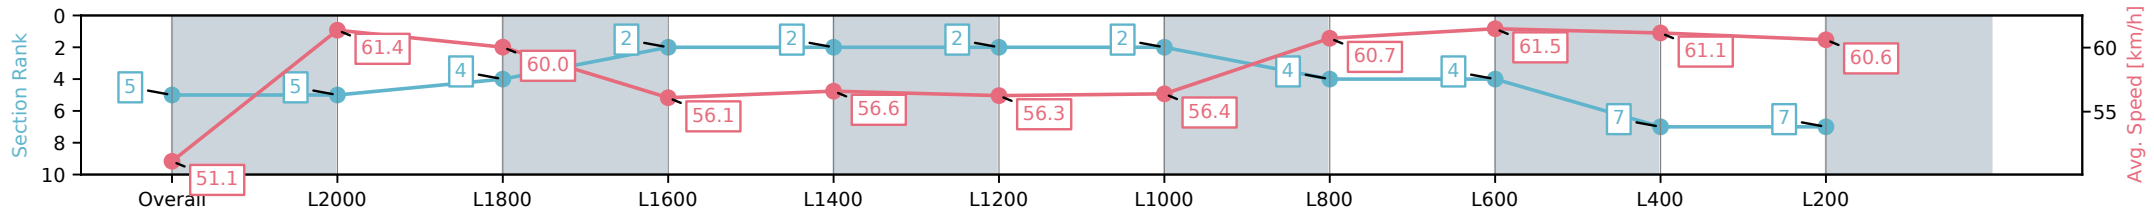

Horse/Jockey Name	EUREKA'S VICTORY/Stacey Metcalfe
Finish Rank	5
Fastest Section Time (Section)	0:11.84 (L0)
Top Speed [km/h] (Section)	64.1 (L400)
Race State	Finished

Morphettville Parks SA - Professional
Race 5: Adelaide Galvanising Industries Handicap (Heat of Sportsbet Skybeau Series) - 2250m

16 November 2024 - 3:28PM

Track Rating: Good 3, Weather: Fine, Rail Position: True

Section	Overall	L2000	L1800	L1600	L1400	L1200	L1000	L800	L600	L400	L200
Section Times	2:20.67 [5] (0:17.65)	2:03.02 [5] (0:11.87)	1:51.15 [4] (0:12.19)	1:38.96 [2] (0:12.91)	1:26.05 [2] (0:12.76)	1:13.29 [2] (0:12.97)	1:00.32 [2] (0:12.78)	0:47.54 [4] (0:11.94)	0:35.60 [4] (0:11.90)	0:23.70 [7] (0:11.86)	0:11.84 [7] (0:11.84)
Average Speed [km/h]	51.1	61.4	60.0	56.1	56.6	56.3	56.4	60.7	61.5	61.1	60.6
Top Speed [km/h]	60.9	62.3	60.8	58.8	58.5	57.1	59.0	62.0	62.2	62.1	64.1
Avg. Dist. to Rail [m]	3.8	3.0	3.3	2.5	2.3	2.2	3.4	2.6	3.0	4.8	6.4
Avg. Stride Freq. [Hz]	2.2	2.3	2.2	2.2	2.2	2.1	2.2	2.2	2.3	2.3	2.2
Avg. Stride Length [m]	6.4	7.5	7.5	7.1	7.0	7.1	7.0	7.3	7.6	7.5	7.4

[ ] Ranking at each section and finish
-:-:- No data available at this section
NA No data available