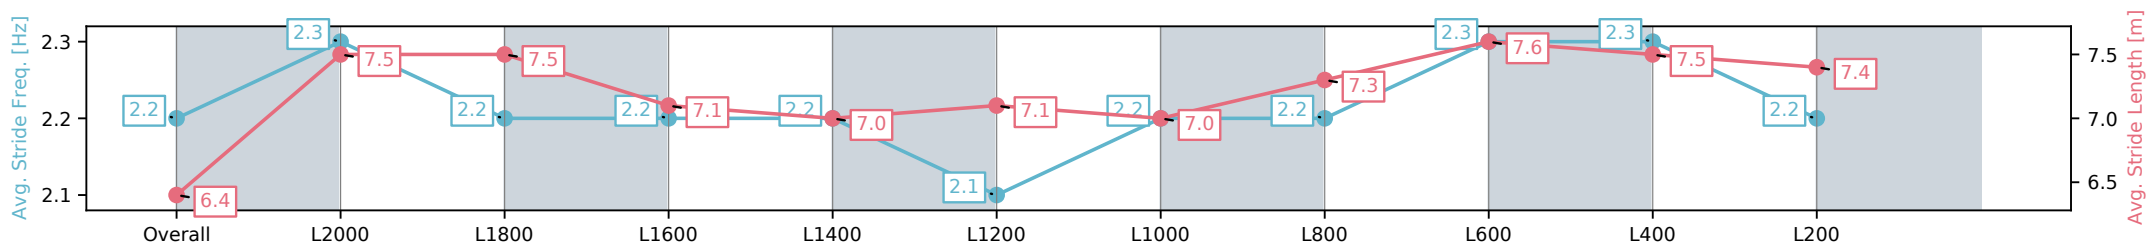

Horse/Jockey Name	EUREKA'S VICTORY/Stacey Metcalfe
Finish Rank	5
Fastest Section Time (Section)	0:11.84 (L0)
Top Speed [km/h] (Section)	64.1 (L400)
Race State	Finished

Morphettville Parks SA - Professional
Race 5: Adelaide Galvanising Industries Handicap (Heat of Sportsbet Skybeau Series) - 2250m

16 November 2024 - 3:28PM

Track Rating: Good 3, Weather: Fine, Rail Position: True

Section	Overall	L2000	L1800	L1600	L1400	L1200	L1000	L800	L600	L400	L200
Section Times	2:20.67 [5] (0:17.65)	2:03.02 [5] (0:11.87)	1:51.15 [4] (0:12.19)	1:38.96 [2] (0:12.91)	1:26.05 [2] (0:12.76)	1:13.29 [2] (0:12.97)	1:00.32 [2] (0:12.78)	0:47.54 [4] (0:11.94)	0:35.60 [4] (0:11.90)	0:23.70 [7] (0:11.86)	0:11.84 [7] (0:11.84)
Average Speed [km/h]	51.1	61.4	60.0	56.1	56.6	56.3	56.4	60.7	61.5	61.1	60.6
Top Speed [km/h]	60.9	62.3	60.8	58.8	58.5	57.1	59.0	62.0	62.2	62.1	64.1
Avg. Dist. to Rail [m]	3.8	3.0	3.3	2.5	2.3	2.2	3.4	2.6	3.0	4.8	6.4
Avg. Stride Freq. [Hz]	2.2	2.3	2.2	2.2	2.2	2.1	2.2	2.2	2.3	2.3	2.2
Avg. Stride Length [m]	6.4	7.5	7.5	7.1	7.0	7.1	7.0	7.3	7.6	7.5	7.4

[ ] Ranking at each section and finish
-:-:- No data available at this section
NA No data available