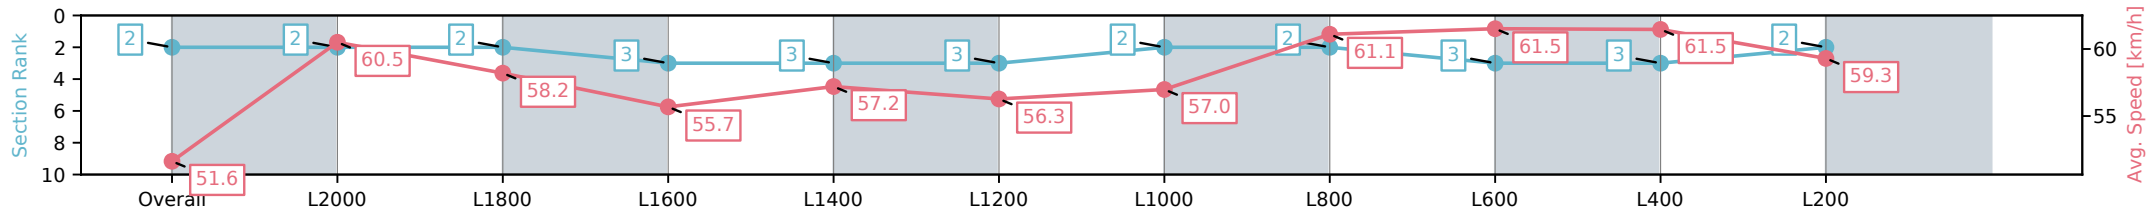

Horse/Jockey Name	GLENS TOP CAT/Manoel Nunes
Finish Rank	2
Fastest Section Time (Section)	0:11.74 (L200)
Top Speed [km/h] (Section)	63.2 (L1000)
Race State	Finished

Morphettville Parks SA - Professional
Race 5: Adelaide Galvanising Industries Handicap (Heat of Sportsbet Skybeau Series) - 2250m

16 November 2024 - 3:28PM

Track Rating: Good 3, Weather: Fine, Rail Position: True

Section	Overall	L2000	L1800	L1600	L1400	L1200	L1000	L800	L600	L400	L200
Section Times	2:20.42 [2] (0:17.47)	2:02.95 [2] (0:11.95)	1:51.00 [2] (0:12.51)	1:38.49 [3] (0:12.97)	1:25.52 [3] (0:12.60)	1:12.92 [3] (0:12.85)	1:00.07 [2] (0:12.65)	0:47.42 [2] (0:11.84)	0:35.58 [3] (0:11.75)	0:23.83 [3] (0:11.74)	0:12.09 [2] (0:12.09)
Average Speed [km/h]	51.6	60.5	58.2	55.7	57.2	56.3	57.0	61.1	61.5	61.5	59.3
Top Speed [km/h]	60.4	61.2	59.7	56.6	58.5	57.3	58.3	63.2	62.3	63.0	60.8
Avg. Dist. to Rail [m]	4.5	1.4	1.9	2.0	1.9	0.7	1.7	1.8	1.0	1.6	5.2
Avg. Stride Freq. [Hz]	2.2	2.2	2.2	2.1	2.1	2.1	2.1	2.2	2.3	2.2	2.2
Avg. Stride Length [m]	6.5	7.5	7.3	7.3	7.4	7.3	7.4	7.6	7.4	7.6	7.5

[ ] Ranking at each section and finish
-:-:- No data available at this section
NA No data available