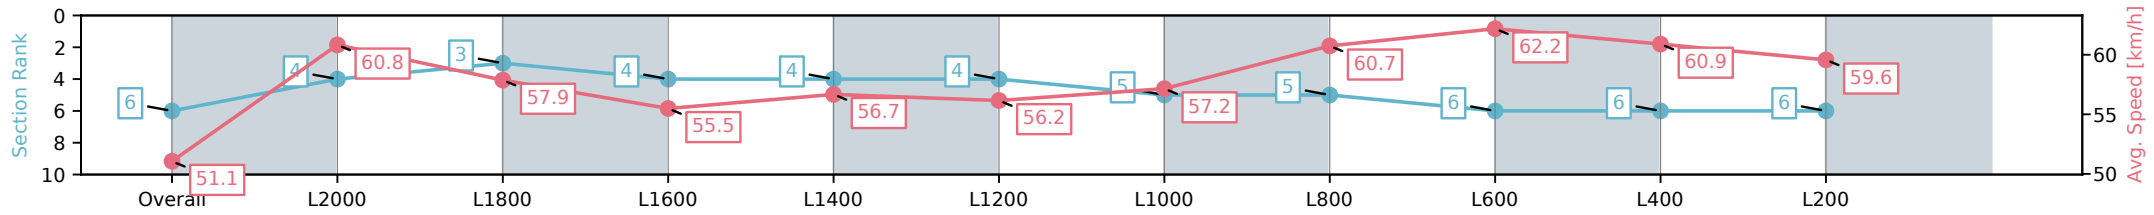

Horse/Jockey Name	JACKSON RUN/Jessica Eaton
Finish Rank	6
Fastest Section Time (Section)	0:11.63 (L400)
Top Speed [km/h] (Section)	63.1 (L800)
Race State	Finished

Morphettville Parks SA - Professional
Race 5: Adelaide Galvanising Industries Handicap (Heat of Sportsbet Skybeau Series) - 2250m

16 November 2024 - 3:28PM

Track Rating: Good 3, Weather: Fine, Rail Position: True

Section	Overall	L2000	L1800	L1600	L1400	L1200	L1000	L800	L600	L400	L200
Section Times	2:20.71 [6] (0:17.64)	2:03.07 [4] (0:11.85)	1:51.22 [3] (0:12.50)	1:38.72 [4] (0:13.05)	1:25.67 [4] (0:12.72)	1:12.95 [4] (0:12.92)	1:00.03 [5] (0:12.60)	0:47.43 [5] (0:11.89)	0:35.54 [6] (0:11.63)	0:23.91 [6] (0:11.87)	0:12.04 [6] (0:12.04)
Average Speed [km/h]	51.1	60.8	57.9	55.5	56.7	56.2	57.2	60.7	62.2	60.9	59.6
Top Speed [km/h]	61.0	61.5	59.2	57.4	57.2	57.4	59.9	61.9	63.1	61.7	60.0
Avg. Dist. to Rail [m]	1.0	0.6	1.1	2.0	2.1	1.4	2.0	1.5	0.8	2.7	3.8
Avg. Stride Freq. [Hz]	2.2	2.2	2.2	2.1	2.2	2.1	2.2	2.2	2.3	2.3	2.2
Avg. Stride Length [m]	6.5	7.5	7.3	7.2	7.2	7.2	7.1	7.4	7.6	7.5	7.5

- [ ] Ranking at each section and finish
- -:-:- No data available at this section
- NA No data available