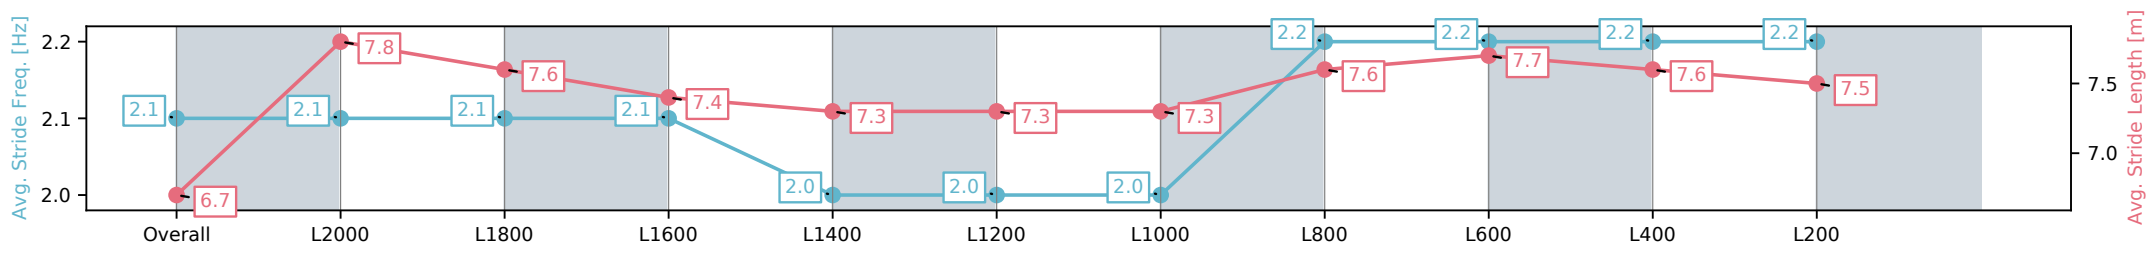

16 November 2024 - 3:28PM

Track Rating: Good 3, Weather: Fine, Rail Position: True

Section	Overall	L2000	L1800	L1600	L1400	L1200	L1000	L800	L600	L400	L200
Section Times	2:20.25 [1] (0:17.23)	2:03.02 [1] (0:11.95)	1:51.07 [1] (0:12.48)	1:38.59 [1] (0:12.77)	1:25.82 [1] (0:12.75)	1:13.07 [1] (0:12.94)	1:00.13 [1] (0:12.81)	0:47.32 [1] (0:11.73)	0:35.59 [1] (0:11.68)	0:23.91 [1] (0:11.77)	0:12.14 [1] (0:12.14)
Average Speed [km/h]	52.3	60.3	58.1	56.7	56.4	56.2	56.4	61.5	62.4	61.5	59.0
Top Speed [km/h]	61.4	61.2	59.5	57.3	57.1	57.2	58.3	62.9	63.1	62.2	60.6
Avg. Dist. to Rail [m]	1.3	0.6	1.3	1.4	1.2	1.5	2.5	1.8	2.0	3.3	5.9
Avg. Stride Freq. [Hz]	2.1	2.1	2.1	2.1	2.0	2.0	2.0	2.2	2.2	2.2	2.2
Avg. Stride Length [m]	6.7	7.8	7.6	7.4	7.3	7.3	7.3	7.6	7.7	7.6	7.5