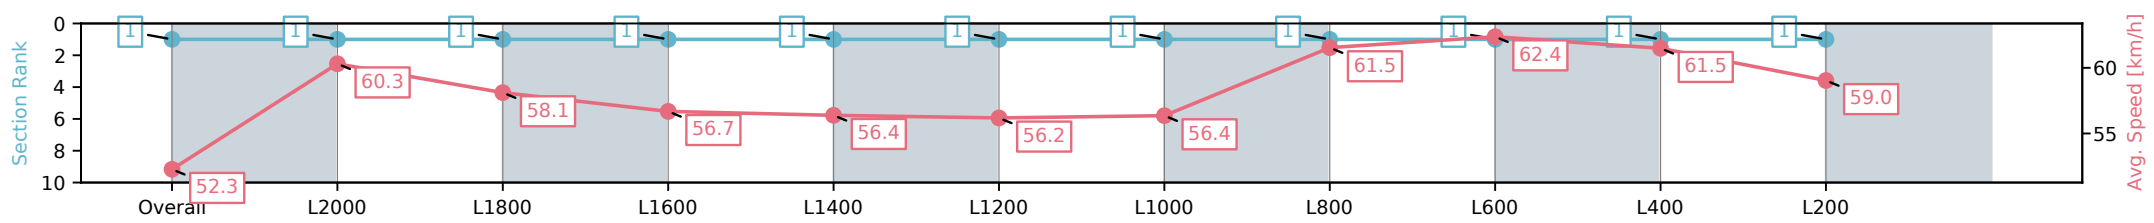

16 November 2024 - 3:28PM

Track Rating: Good 3, Weather: Fine, Rail Position: True

Section	Overall	L2000	L1800	L1600	L1400	L1200	L1000	L800	L600	L400	L200
Section Times	2:20.25 [1] (0:17.23)	2:03.02 [1] (0:11.95)	1:51.07 [1] (0:12.48)	1:38.59 [1] (0:12.77)	1:25.82 [1] (0:12.75)	1:13.07 [1] (0:12.94)	1:00.13 [1] (0:12.81)	0:47.32 [1] (0:11.73)	0:35.59 [1] (0:11.68)	0:23.91 [1] (0:11.77)	0:12.14 [1] (0:12.14)
Average Speed [km/h]	52.3	60.3	58.1	56.7	56.4	56.2	56.4	61.5	62.4	61.5	59.0
Top Speed [km/h]	61.4	61.2	59.5	57.3	57.1	57.2	58.3	62.9	63.1	62.2	60.6
Avg. Dist. to Rail [m]	1.3	0.6	1.3	1.4	1.2	1.5	2.5	1.8	2.0	3.3	5.9
Avg. Stride Freq. [Hz]	2.1	2.1	2.1	2.1	2.0	2.0	2.0	2.2	2.2	2.2	2.2
Avg. Stride Length [m]	6.7	7.8	7.6	7.4	7.3	7.3	7.3	7.6	7.7	7.6	7.5