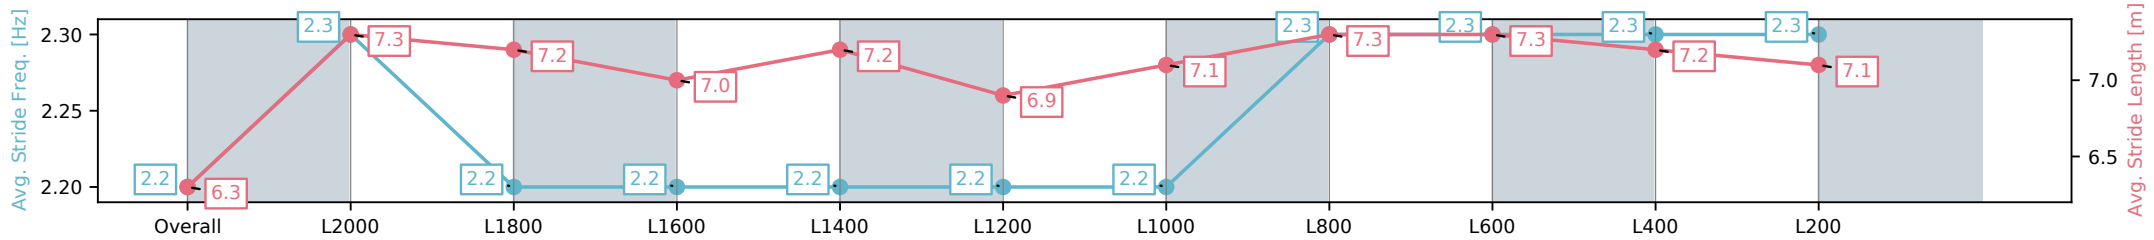

Horse/Jockey Name	YURI ROYALE/Jake Toeroek
Finish Rank	3
Fastest Section Time (Section)	0:11.69 (L600)
Top Speed [km/h] (Section)	63.7 (L800)
Race State	Finished

Morphettville Parks SA - Professional
Race 5: Adelaide Galvanising Industries Handicap (Heat of Sportsbet Skybeau Series) - 2250m

16 November 2024 - 3:28PM

Track Rating: Good 3, Weather: Fine, Rail Position: True

Section	Overall	L2000	L1800	L1600	L1400	L1200	L1000	L800	L600	L400	L200
Section Times	2:20.45 [3] (0:17.81)	2:02.64 [6] (0:12.02)	1:50.62 [6] (0:12.54)	1:38.08 [6] (0:13.11)	1:24.97 [6] (0:12.57)	1:12.39 [6] (0:12.63)	0:59.76 [6] (0:12.35)	0:47.41 [3] (0:11.69)	0:35.72 [2] (0:11.73)	0:23.99 [2] (0:11.91)	0:12.08 [3] (0:12.08)
Average Speed [km/h]	50.6	60.5	58.1	55.2	57.2	57.8	58.6	62.0	62.3	60.9	59.3
Top Speed [km/h]	60.5	61.3	59.4	57.8	58.6	59.4	59.6	62.8	63.7	61.4	60.7
Avg. Dist. to Rail [m]	3.9	2.6	2.3	2.2	2.3	2.3	4.1	3.0	2.6	4.0	7.2
Avg. Stride Freq. [Hz]	2.2	2.3	2.2	2.2	2.2	2.2	2.2	2.3	2.3	2.3	2.3
Avg. Stride Length [m]	6.3	7.3	7.2	7.0	7.2	6.9	7.1	7.3	7.3	7.2	7.1

[ ] Ranking at each section and finish
-:-:- No data available at this section
NA No data available