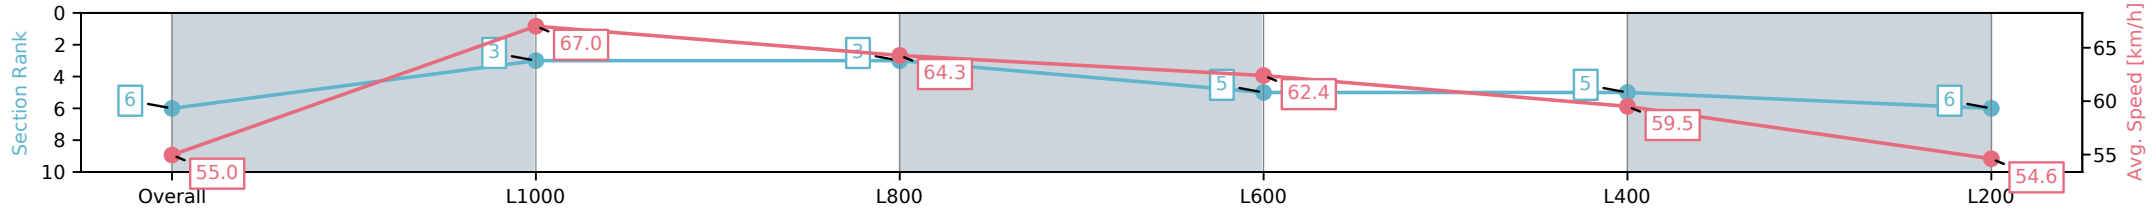

Morphettville Parks SA - Professional

Race 4: Sportsbet Handicap - 1250m

16 November 2024 - 2:52PM

Track Rating: Good 4, Weather: Fine, Rail Position: True

Section	Overall	L1000	L800	L600	L400	L200
Section Times	1:15.72 [6] (0:16.38)	0:59.34 [3] (0:10.98)	0:48.36 [3] (0:11.24)	0:37.12 [5] (0:11.71)	0:25.41 [5] (0:12.25)	0:13.16 [6] (0:13.16)
Average Speed [km/h]	55.0	67.0	64.3	62.4	59.5	54.6
Top Speed [km/h]	67.9	68.2	65.8	64.3	60.9	58.4
Avg. Dist. to Rail [m]	4.2	3.9	2.6	2.6	5.0	3.6
Avg. Stride Freq. [Hz]	2.2	2.3	2.2	2.2	2.1	2.0
Avg. Stride Length [m]	6.9	8.1	8.1	7.8	7.7	7.6