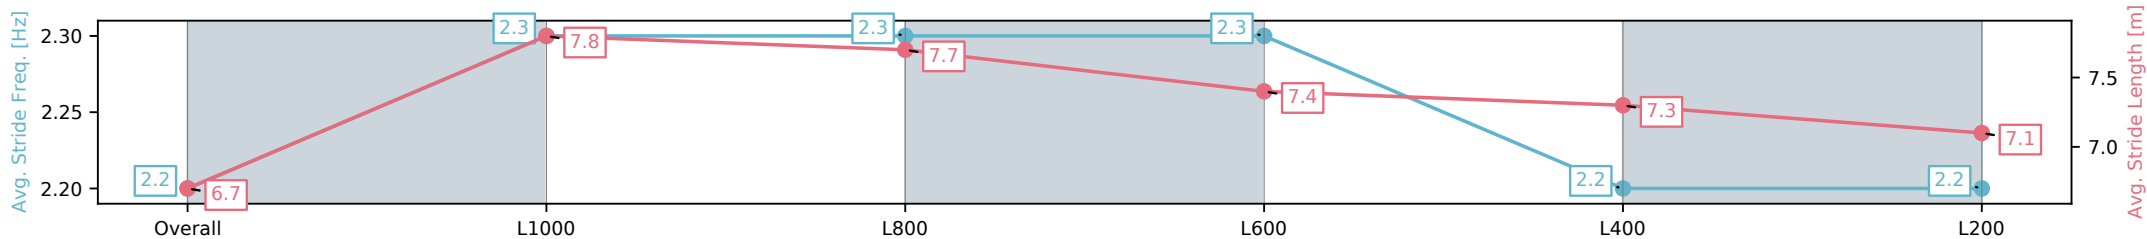

Morphettville Parks SA - Professional

Race 4: Sportsbet Handicap - 1250m

16 November 2024 - 2:52PM

Track Rating: Good 4, Weather: Fine, Rail Position: True

Section	Overall	L1000	L800	L600	L400	L200
Section Times	1:15.11 [5] (0:16.85)	0:58.26 [7] (0:10.97)	0:47.29 [6] (0:11.01)	0:36.28 [6] (0:11.57)	0:24.70 [6] (0:12.03)	0:12.67 [4] (0:12.67)
Average Speed [km/h]	53.5	66.4	65.8	63.4	60.7	56.8
Top Speed [km/h]	66.1	67.6	66.1	65.2	62.2	59.7
Avg. Dist. to Rail [m]	5.3	2.3	2.6	3.7	5.5	4.4
Avg. Stride Freq. [Hz]	2.2	2.3	2.3	2.3	2.2	2.2
Avg. Stride Length [m]	6.7	7.8	7.7	7.4	7.3	7.1