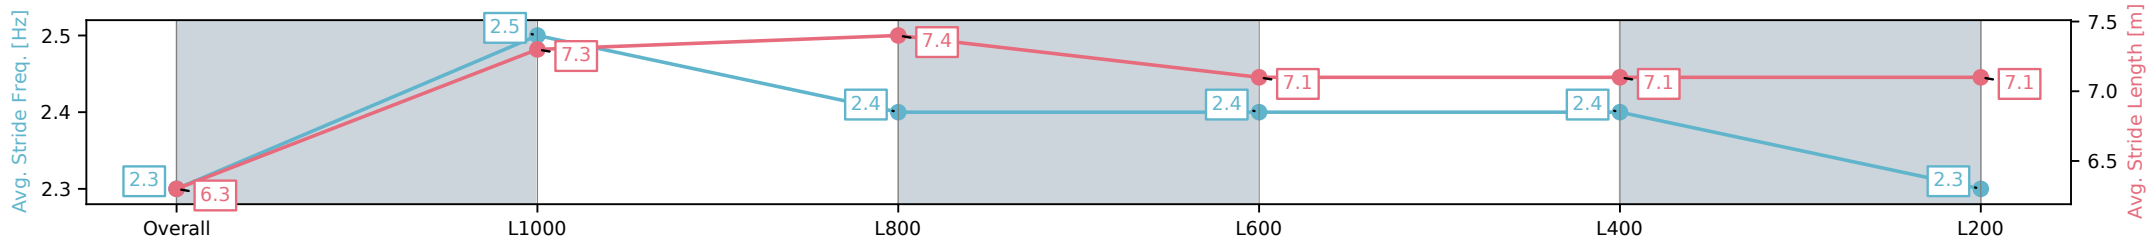

[ ] Ranking at each section and finish  
 -:-:- No data available at this section  
 NA No data available

Horse/Jockey Name	SPARKUP/Ben Price
Finish Rank	4
Fastest Section Time (Section)	0:11.15 (L600)
Top Speed [km/h] (Section)	66.3 (Overall)
Race State	Finished

Morphettville Parks SA - Professional

Race 4: Sportsbet Handicap - 1250m

16 November 2024 - 2:52PM

Track Rating: Good 4, Weather: Fine, Rail Position: True

Section	Overall	L1000	L800	L600	L400	L200
Section Times	1:14.71 [4] (0:16.85)	0:57.86 [6] (0:11.17)	0:46.69 [7] (0:11.15)	0:35.54 [7] (0:11.62)	0:23.92 [7] (0:11.66)	0:12.26 [5] (0:12.26)
Average Speed [km/h]	53.5	64.8	64.7	61.8	61.7	58.7
Top Speed [km/h]	66.3	65.9	65.8	63.2	63.3	61.4
Avg. Dist. to Rail [m]	3.4	0.9	0.5	0.4	0.5	1.2
Avg. Stride Freq. [Hz]	2.3	2.5	2.4	2.4	2.4	2.3
Avg. Stride Length [m]	6.3	7.3	7.4	7.1	7.1	7.1