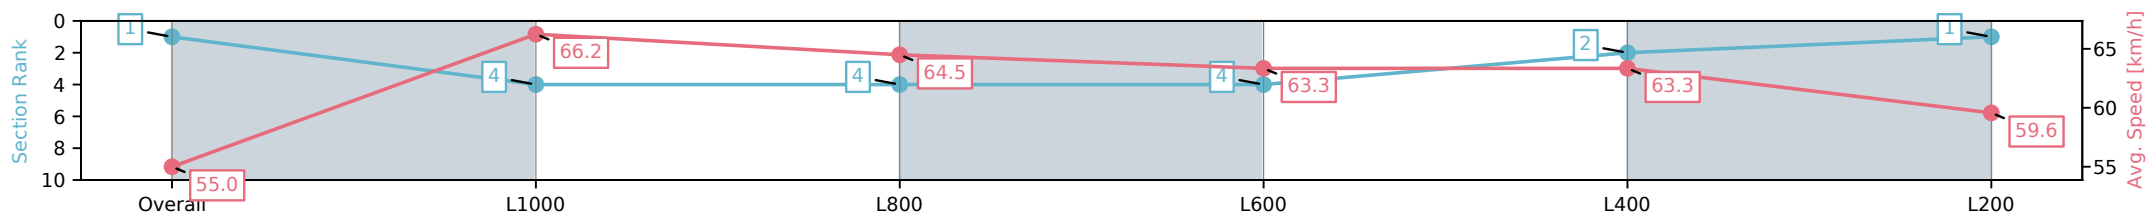

Race 4: Sportsbet Handicap - 1250m

16 November 2024 - 2:52PM

Track Rating: Good 4, Weather: Fine, Rail Position: True

Section	Overall	L1000	L800	L600	L400	L200
Section Times	1:13.58 [1] (0:16.40)	0:57.18 [4] (0:10.98)	0:46.20 [4] (0:11.19)	0:35.01 [4] (0:11.48)	0:23.53 [2] (0:11.44)	0:12.09 [1] (0:12.09)
Average Speed [km/h]	55.0	66.2	64.5	63.3	63.3	59.6
Top Speed [km/h]	69.1	67.6	65.6	64.8	64.3	63.4
Avg. Dist. to Rail [m]	1.4	2.0	1.6	1.8	2.6	3.1
Avg. Stride Freq. [Hz]	2.3	2.5	2.4	2.4	2.4	2.3
Avg. Stride Length [m]	6.5	7.5	7.6	7.5	7.4	7.2