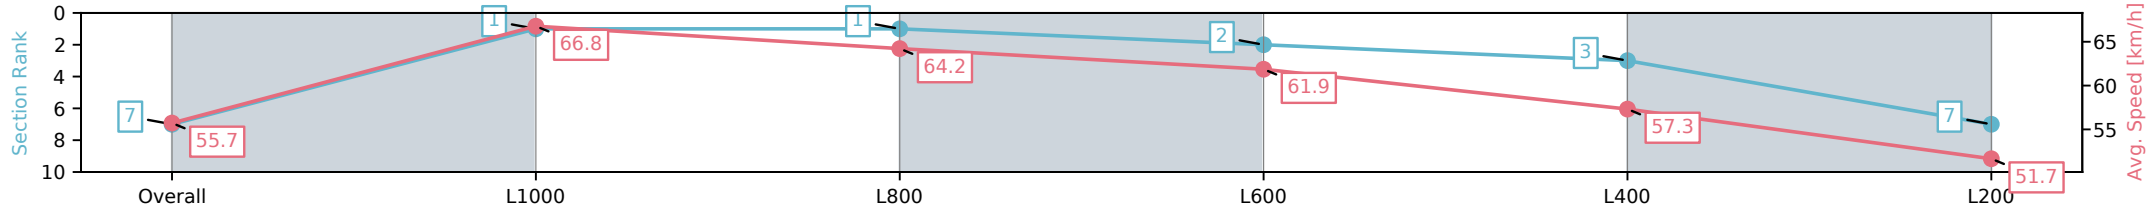

Morphettville Parks SA - Professional

Race 4: Sportsbet Handicap - 1250m

16 November 2024 - 2:52PM

Track Rating: Good 4, Weather: Fine, Rail Position: True

Section	Overall	L1000	L800	L600	L400	L200
Section Times	1:16.73 [7] (0:16.17)	1:00.56 [1] (0:10.96)	0:49.60 [1] (0:11.25)	0:38.35 [2] (0:11.77)	0:26.58 [3] (0:12.64)	0:13.94 [7] (0:13.94)
Average Speed [km/h]	55.7	66.8	64.2	61.9	57.3	51.7
Top Speed [km/h]	67.9	68.6	65.7	63.2	60.0	54.9
Avg. Dist. to Rail [m]	6.1	3.0	1.5	2.2	2.9	4.3
Avg. Stride Freq. [Hz]	2.4	2.6	2.5	2.4	2.4	2.2
Avg. Stride Length [m]	6.3	7.3	7.2	7.1	6.7	6.5

[ ] Ranking at each section and finish  
 -:-:- No data available at this section  
 NA No data available