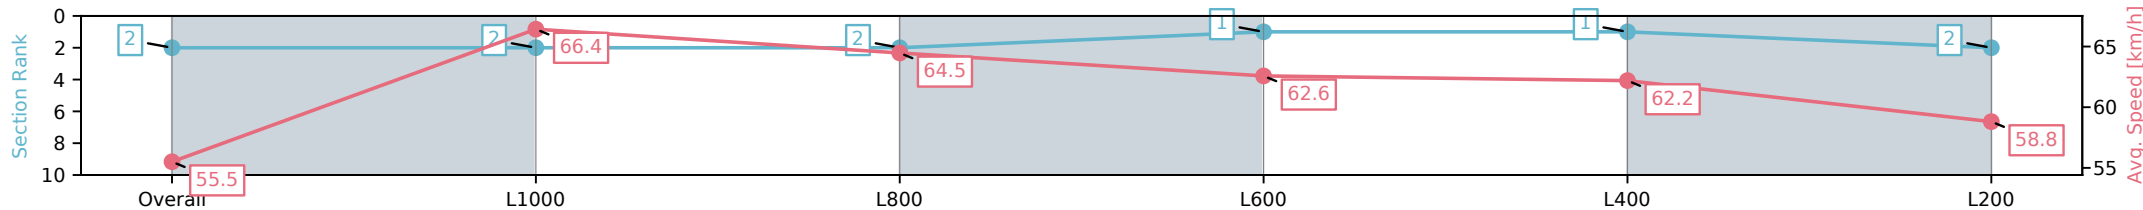

Morphettville Parks SA - Professional

Race 4: Sportsbet Handicap - 1250m

16 November 2024 - 2:52PM

Track Rating: Good 4, Weather: Fine, Rail Position: True

Section	Overall	L1000	L800	L600	L400	L200
Section Times	1:13.77 [2] (0:16.24)	0:57.53 [2] (0:10.91)	0:46.62 [2] (0:11.18)	0:35.44 [1] (0:11.59)	0:23.85 [1] (0:11.60)	0:12.25 [2] (0:12.25)
Average Speed [km/h]	55.5	66.4	64.5	62.6	62.2	58.8
Top Speed [km/h]	67.5	67.8	65.9	64.3	63.1	63.1
Avg. Dist. to Rail [m]	2.8	1.3	0.9	1.3	1.6	1.9
Avg. Stride Freq. [Hz]	2.4	2.5	2.4	2.4	2.4	2.4
Avg. Stride Length [m]	6.3	7.3	7.4	7.3	7.1	7.0