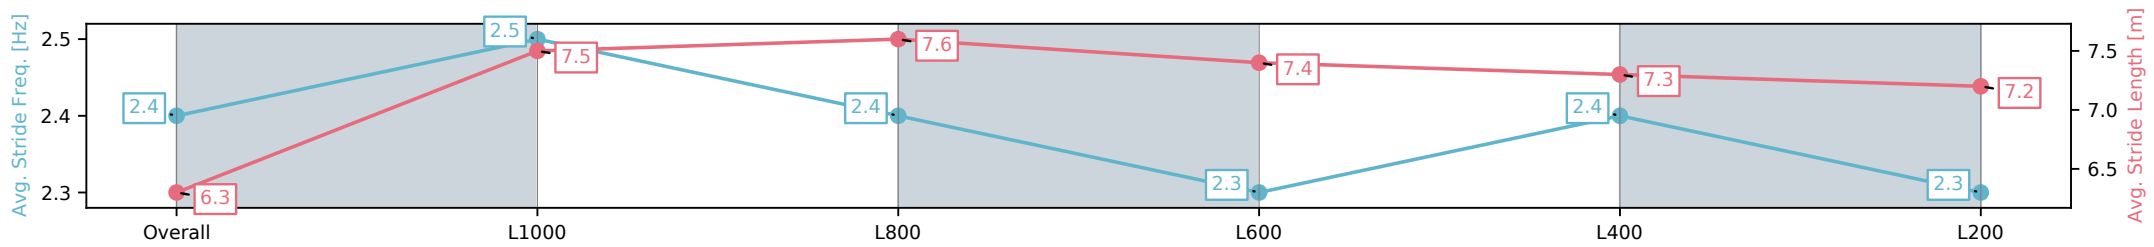

Morphettville Parks SA - Professional

Race 4: Sportsbet Handicap - 1250m

16 November 2024 - 2:52PM

Track Rating: Good 4, Weather: Fine, Rail Position: True

Section	Overall	L1000	L800	L600	L400	L200
Section Times	1:14.01 [3] (0:16.54)	0:57.47 [5] (0:10.90)	0:46.57 [5] (0:11.13)	0:35.44 [3] (0:11.72)	0:23.72 [4] (0:11.63)	0:12.09 [3] (0:12.09)
Average Speed [km/h]	54.5	66.7	64.8	62.0	62.5	59.5
Top Speed [km/h]	68.2	68.1	65.4	63.4	63.4	62.3
Avg. Dist. to Rail [m]	2.5	1.7	0.7	1.8	3.5	3.9
Avg. Stride Freq. [Hz]	2.4	2.5	2.4	2.3	2.4	2.3
Avg. Stride Length [m]	6.3	7.5	7.6	7.4	7.3	7.2

[ ] Ranking at each section and finish  
 -:-:- No data available at this section  
 NA No data available

Horse/Jockey Name	SPARKUP/Ben Price
Finish Rank	4
Fastest Section Time (Section)	0:11.15 (L600)
Top Speed [km/h] (Section)	66.3 (Overall)
Race State	Finished