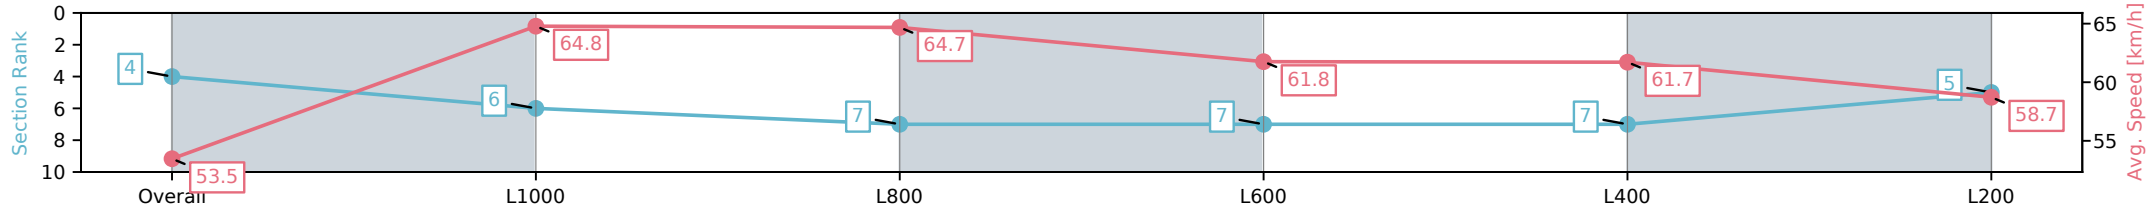

Morphettville Parks SA - Professional

Race 4: Sportsbet Handicap - 1250m

16 November 2024 - 2:52PM

Track Rating: Good 4, Weather: Fine, Rail Position: True

Section	Overall	L1000	L800	L600	L400	L200
Section Times	1:14.71 [4] (0:16.85)	0:57.86 [6] (0:11.17)	0:46.69 [7] (0:11.15)	0:35.54 [7] (0:11.62)	0:23.92 [7] (0:11.66)	0:12.26 [5] (0:12.26)
Average Speed [km/h]	53.5	64.8	64.7	61.8	61.7	58.7
Top Speed [km/h]	66.3	65.9	65.8	63.2	63.3	61.4
Avg. Dist. to Rail [m]	3.4	0.9	0.5	0.4	0.5	1.2
Avg. Stride Freq. [Hz]	2.3	2.5	2.4	2.4	2.4	2.3
Avg. Stride Length [m]	6.3	7.3	7.4	7.1	7.1	7.1