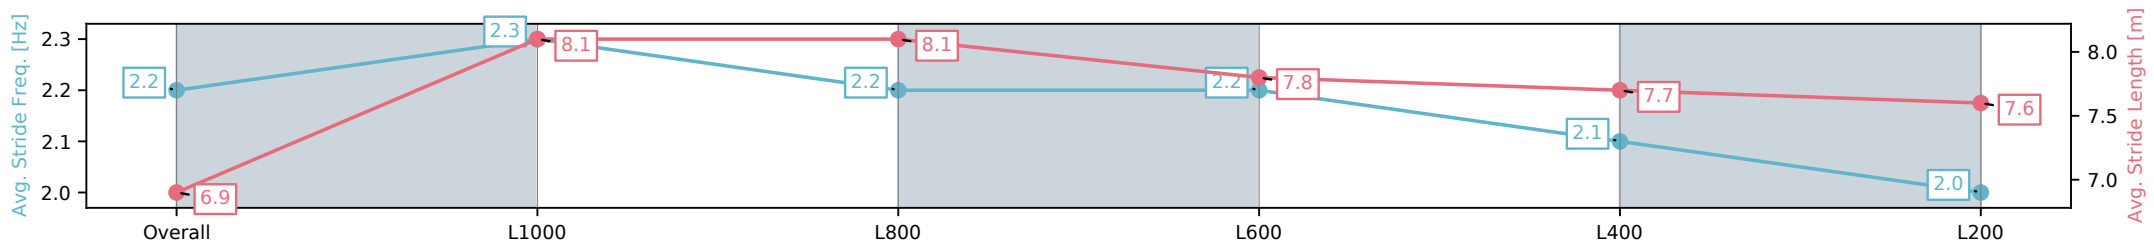

Morphettville Parks SA - Professional

Race 4: Sportsbet Handicap - 1250m

16 November 2024 - 2:52PM

Track Rating: Good 4, Weather: Fine, Rail Position: True

Section	Overall	L1000	L800	L600	L400	L200
Section Times	1:15.72 [6] (0:16.38)	0:59.34 [3] (0:10.98)	0:48.36 [3] (0:11.24)	0:37.12 [5] (0:11.71)	0:25.41 [5] (0:12.25)	0:13.16 [6] (0:13.16)
Average Speed [km/h]	55.0	67.0	64.3	62.4	59.5	54.6
Top Speed [km/h]	67.9	68.2	65.8	64.3	60.9	58.4
Avg. Dist. to Rail [m]	4.2	3.9	2.6	2.6	5.0	3.6
Avg. Stride Freq. [Hz]	2.2	2.3	2.2	2.2	2.1	2.0
Avg. Stride Length [m]	6.9	8.1	8.1	7.8	7.7	7.6