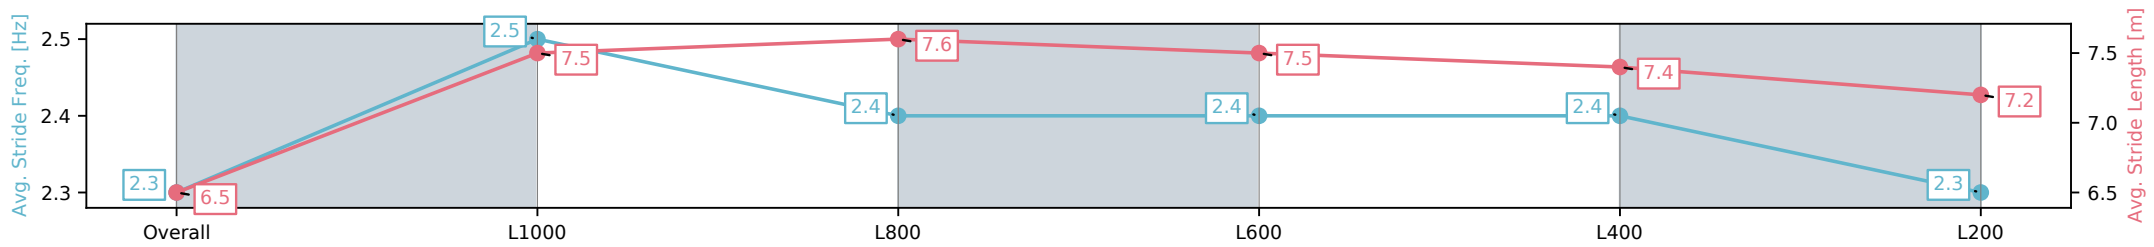

Race 4: Sportsbet Handicap - 1250m

16 November 2024 - 2:52PM

Track Rating: Good 4, Weather: Fine, Rail Position: True

Section	Overall	L1000	L800	L600	L400	L200
Section Times	1:13.58 [1] (0:16.40)	0:57.18 [4] (0:10.98)	0:46.20 [4] (0:11.19)	0:35.01 [4] (0:11.48)	0:23.53 [2] (0:11.44)	0:12.09 [1] (0:12.09)
Average Speed [km/h]	55.0	66.2	64.5	63.3	63.3	59.6
Top Speed [km/h]	69.1	67.6	65.6	64.8	64.3	63.4
Avg. Dist. to Rail [m]	1.4	2.0	1.6	1.8	2.6	3.1
Avg. Stride Freq. [Hz]	2.3	2.5	2.4	2.4	2.4	2.3
Avg. Stride Length [m]	6.5	7.5	7.6	7.5	7.4	7.2