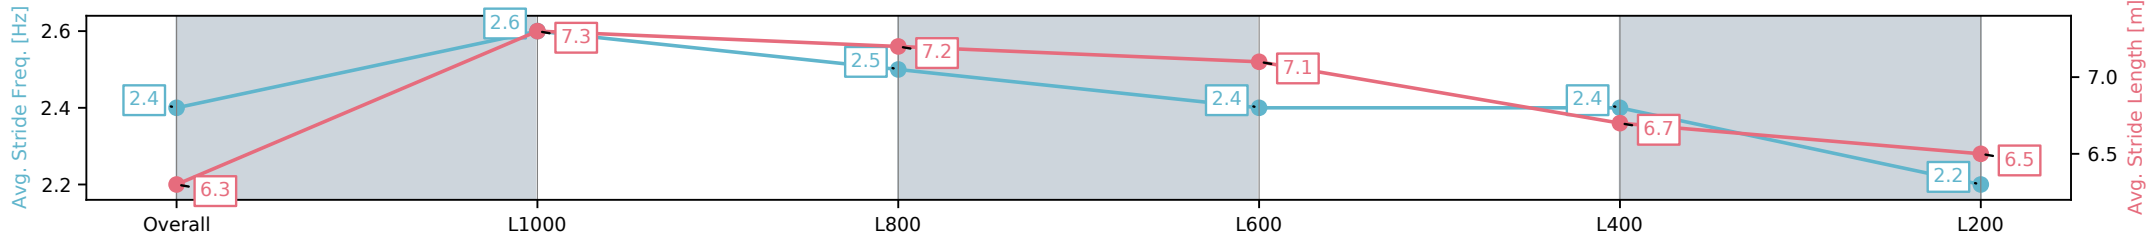

Morphettville Parks SA - Professional

Race 4: Sportsbet Handicap - 1250m

16 November 2024 - 2:52PM

Track Rating: Good 4, Weather: Fine, Rail Position: True

Section	Overall	L1000	L800	L600	L400	L200
Section Times	1:16.73 [7] (0:16.17)	1:00.56 [1] (0:10.96)	0:49.60 [1] (0:11.25)	0:38.35 [2] (0:11.77)	0:26.58 [3] (0:12.64)	0:13.94 [7] (0:13.94)
Average Speed [km/h]	55.7	66.8	64.2	61.9	57.3	51.7
Top Speed [km/h]	67.9	68.6	65.7	63.2	60.0	54.9
Avg. Dist. to Rail [m]	6.1	3.0	1.5	2.2	2.9	4.3
Avg. Stride Freq. [Hz]	2.4	2.6	2.5	2.4	2.4	2.2
Avg. Stride Length [m]	6.3	7.3	7.2	7.1	6.7	6.5

[ ] Ranking at each section and finish  
 -:-:- No data available at this section  
 NA No data available