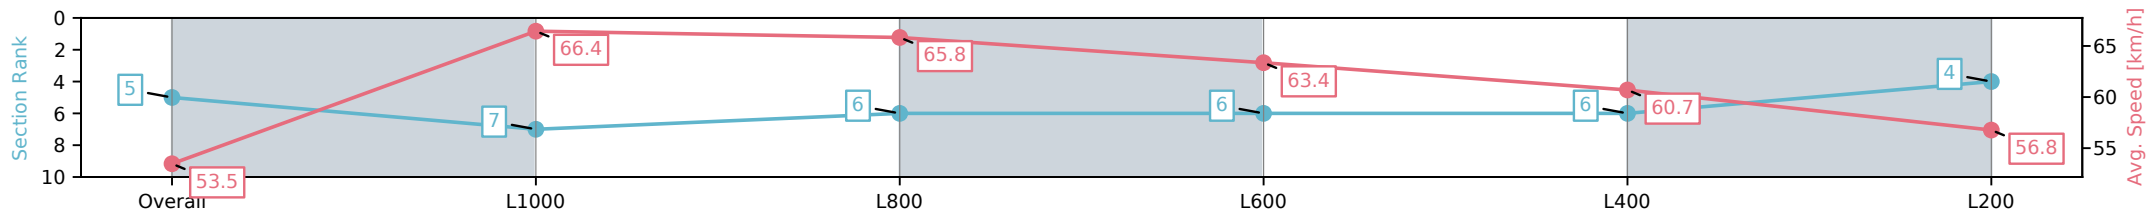

Morphettville Parks SA - Professional

Race 4: Sportsbet Handicap - 1250m

16 November 2024 - 2:52PM

Track Rating: Good 4, Weather: Fine, Rail Position: True

Section	Overall	L1000	L800	L600	L400	L200
Section Times	1:15.11 [5] (0:16.85)	0:58.26 [7] (0:10.97)	0:47.29 [6] (0:11.01)	0:36.28 [6] (0:11.57)	0:24.70 [6] (0:12.03)	0:12.67 [4] (0:12.67)
Average Speed [km/h]	53.5	66.4	65.8	63.4	60.7	56.8
Top Speed [km/h]	66.1	67.6	66.1	65.2	62.2	59.7
Avg. Dist. to Rail [m]	5.3	2.3	2.6	3.7	5.5	4.4
Avg. Stride Freq. [Hz]	2.2	2.3	2.3	2.3	2.2	2.2
Avg. Stride Length [m]	6.7	7.8	7.7	7.4	7.3	7.1