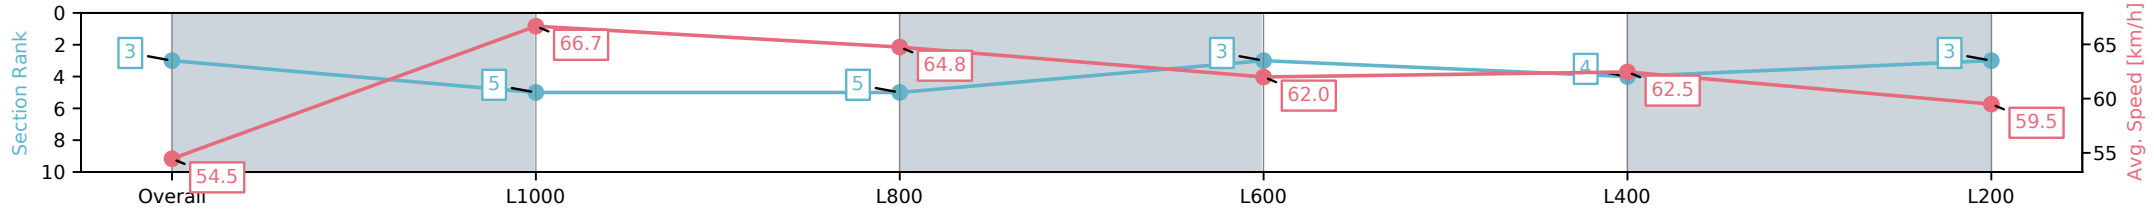

Morphettville Parks SA - Professional

Race 4: Sportsbet Handicap - 1250m

16 November 2024 - 2:52PM

Track Rating: Good 4, Weather: Fine, Rail Position: True

Section	Overall	L1000	L800	L600	L400	L200
Section Times	1:14.01 [3] (0:16.54)	0:57.47 [5] (0:10.90)	0:46.57 [5] (0:11.13)	0:35.44 [3] (0:11.72)	0:23.72 [4] (0:11.63)	0:12.09 [3] (0:12.09)
Average Speed [km/h]	54.5	66.7	64.8	62.0	62.5	59.5
Top Speed [km/h]	68.2	68.1	65.4	63.4	63.4	62.3
Avg. Dist. to Rail [m]	2.5	1.7	0.7	1.8	3.5	3.9
Avg. Stride Freq. [Hz]	2.4	2.5	2.4	2.3	2.4	2.3
Avg. Stride Length [m]	6.3	7.5	7.6	7.4	7.3	7.2

[ ] Ranking at each section and finish  
 -:-:- No data available at this section  
 NA No data available

Horse/Jockey Name	SPARKUP/Ben Price
Finish Rank	4
Fastest Section Time (Section)	0:11.15 (L600)
Top Speed [km/h] (Section)	66.3 (Overall)
Race State	Finished