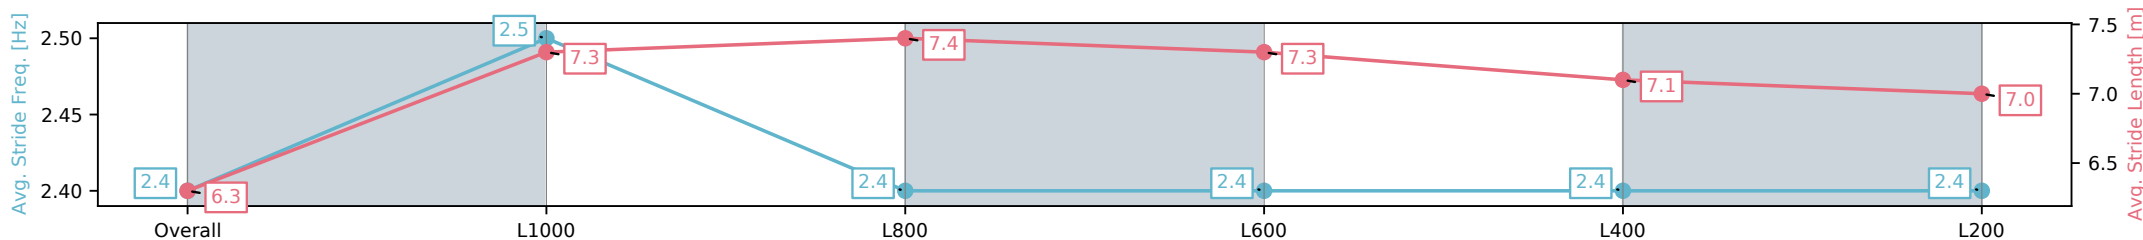

Morphettville Parks SA - Professional

Race 4: Sportsbet Handicap - 1250m

16 November 2024 - 2:52PM

Track Rating: Good 4, Weather: Fine, Rail Position: True

Section	Overall	L1000	L800	L600	L400	L200
Section Times	1:13.77 [2] (0:16.24)	0:57.53 [2] (0:10.91)	0:46.62 [2] (0:11.18)	0:35.44 [1] (0:11.59)	0:23.85 [1] (0:11.60)	0:12.25 [2] (0:12.25)
Average Speed [km/h]	55.5	66.4	64.5	62.6	62.2	58.8
Top Speed [km/h]	67.5	67.8	65.9	64.3	63.1	63.1
Avg. Dist. to Rail [m]	2.8	1.3	0.9	1.3	1.6	1.9
Avg. Stride Freq. [Hz]	2.4	2.5	2.4	2.4	2.4	2.4
Avg. Stride Length [m]	6.3	7.3	7.4	7.3	7.1	7.0