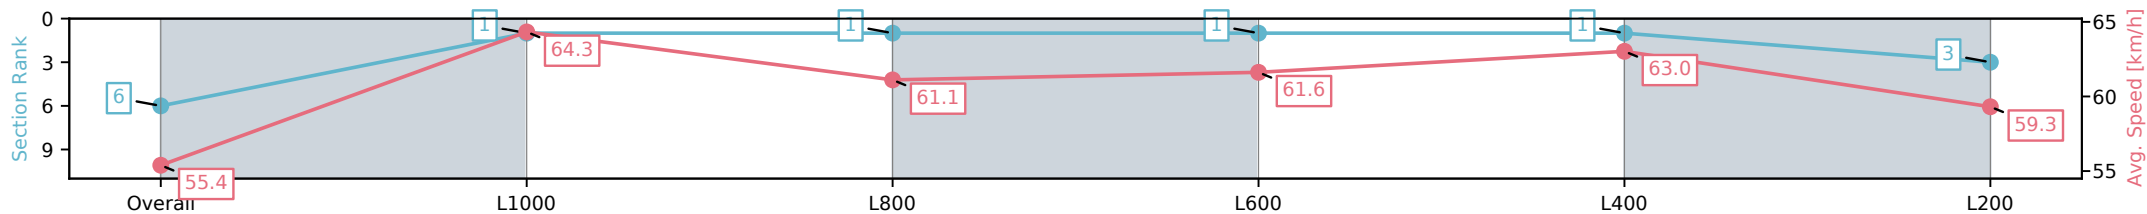

Horse/Jockey Name	LAPILLI/Manoel Nunes
Finish Rank	6
Fastest Section Time (Section)	0:11.34 (L800)
Top Speed [km/h] (Section)	67.8 (Overall)
Race State	Finished

Morphettville Parks SA - Professional
Race 3: Sportsbet Jockey Watch Handicap (Heat of Sportsbet Viddora Series) - 1250m

16 November 2024 - 2:17PM

Track Rating: Good 4, Weather: Fine, Rail Position: True

Section	Overall	L1000	L800	L600	L400	L200
Section Times	1:14.78 [6] (0:16.27)	0:58.51 [1] (0:11.34)	0:47.17 [1] (0:11.80)	0:35.37 [1] (0:11.76)	0:23.61 [1] (0:11.46)	0:12.15 [3] (0:12.15)
Average Speed [km/h]	55.4	64.3	61.1	61.6	63.0	59.3
Top Speed [km/h]	67.8	67.3	62.6	63.8	64.1	61.9
Avg. Dist. to Rail [m]	5.9	2.2	1.5	1.3	2.4	3.1
Avg. Stride Freq. [Hz]	2.3	2.3	2.2	2.2	2.3	2.2
Avg. Stride Length [m]	6.7	7.7	7.6	7.6	7.8	7.4

- [ ] Ranking at each section and finish
- -:-:- No data available at this section
- NA No data available