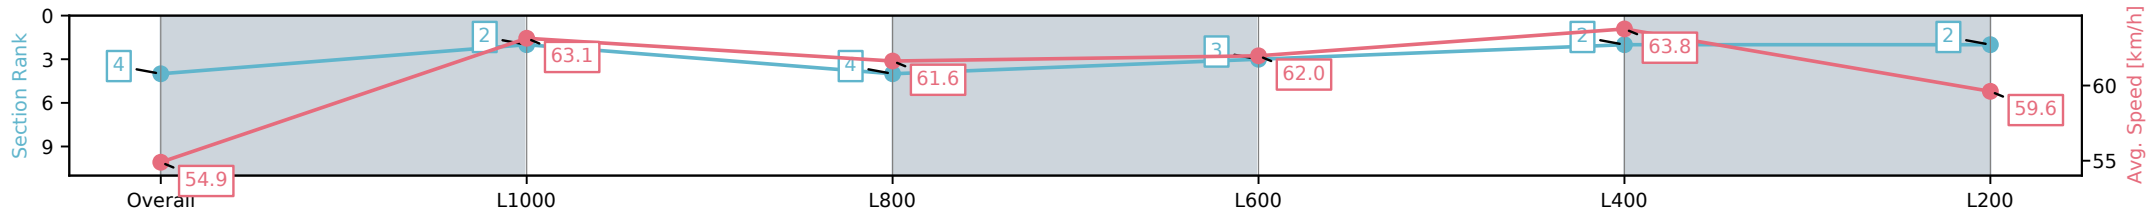

Horse/Jockey Name	RUN LIKE HELL/Todd Pannell
Finish Rank	4
Fastest Section Time (Section)	0:11.27 (L200)
Top Speed [km/h] (Section)	66.3 (Overall)
Race State	Finished

Morphettville Parks SA - Professional
Race 3: Sportsbet Jockey Watch Handicap (Heat of Sportsbet Viddora Series) - 1250m
16 November 2024 - 2:17PM
Track Rating: Good 4, Weather: Fine, Rail Position: True

Section	Overall	L1000	L800	L600	L400	L200
Section Times	1:14.58 [4] (0:16.41)	0:58.17 [2] (0:11.53)	0:46.64 [4] (0:11.70)	0:34.94 [3] (0:11.59)	0:23.35 [2] (0:11.27)	0:12.08 [2] (0:12.08)
Average Speed [km/h]	54.9	63.1	61.6	62.0	63.8	59.6
Top Speed [km/h]	66.3	66.3	62.4	64.2	64.8	62.2
Avg. Dist. to Rail [m]	4.3	2.1	1.1	0.4	0.8	1.1
Avg. Stride Freq. [Hz]	2.4	2.5	2.4	2.4	2.5	2.4
Avg. Stride Length [m]	6.3	7.1	7.2	7.1	7.0	6.9

[ ] Ranking at each section and finish
-:-:- No data available at this section
NA No data available