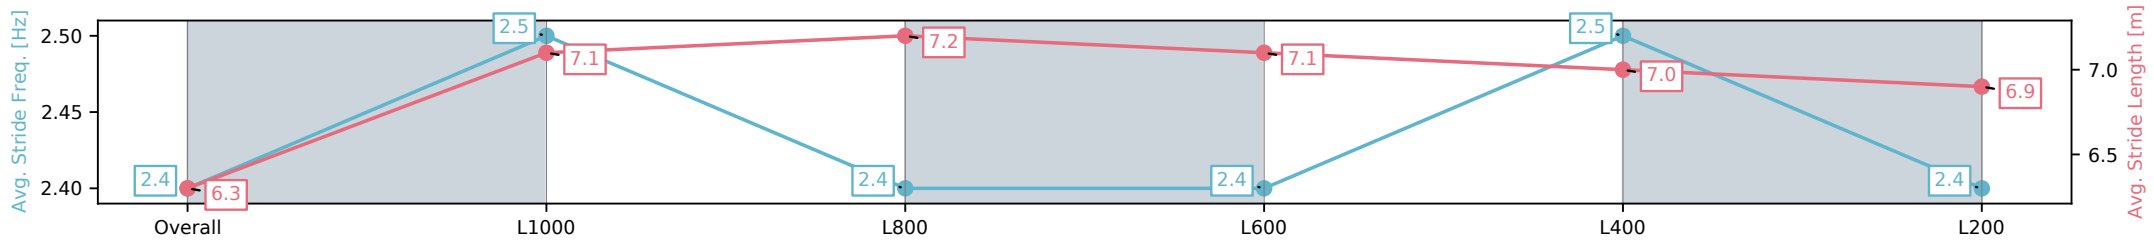

Horse/Jockey Name	RUN LIKE HELL/Todd Pannell
Finish Rank	4
Fastest Section Time (Section)	0:11.27 (L200)
Top Speed [km/h] (Section)	66.3 (Overall)
Race State	Finished

Morphettville Parks SA - Professional
Race 3: Sportsbet Jockey Watch Handicap (Heat of Sportsbet Viddora Series) - 1250m
16 November 2024 - 2:17PM
Track Rating: Good 4, Weather: Fine, Rail Position: True

Section	Overall	L1000	L800	L600	L400	L200
Section Times	1:14.58 [4] (0:16.41)	0:58.17 [2] (0:11.53)	0:46.64 [4] (0:11.70)	0:34.94 [3] (0:11.59)	0:23.35 [2] (0:11.27)	0:12.08 [2] (0:12.08)
Average Speed [km/h]	54.9	63.1	61.6	62.0	63.8	59.6
Top Speed [km/h]	66.3	66.3	62.4	64.2	64.8	62.2
Avg. Dist. to Rail [m]	4.3	2.1	1.1	0.4	0.8	1.1
Avg. Stride Freq. [Hz]	2.4	2.5	2.4	2.4	2.5	2.4
Avg. Stride Length [m]	6.3	7.1	7.2	7.1	7.0	6.9

[ ] Ranking at each section and finish
-:-:- No data available at this section
NA No data available