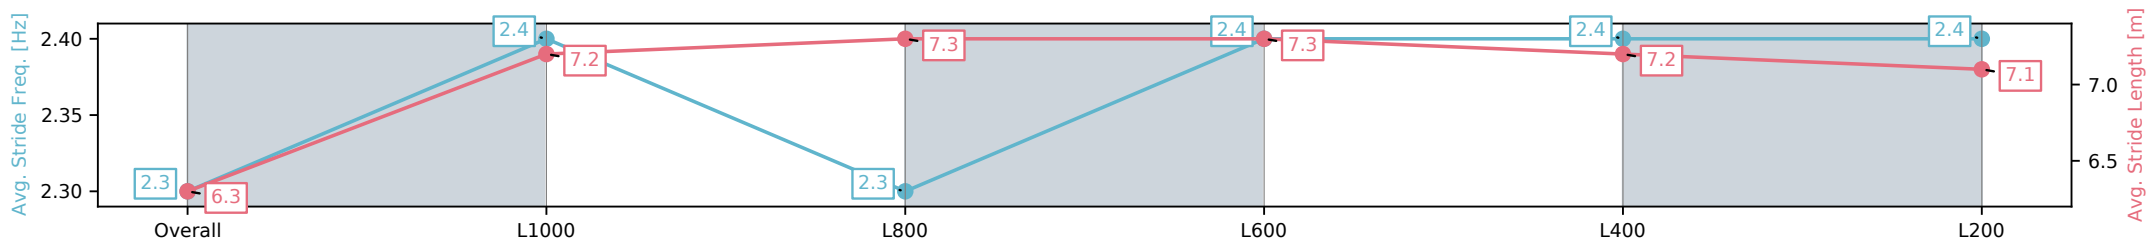

Horse/Jockey Name	DANTELA/Ben Price
Finish Rank	8
Fastest Section Time (Section)	0:11.44 (L200)
Top Speed [km/h] (Section)	65.1 (Overall)
Race State	Finished

Morphettville Parks SA - Professional
Race 3: Sportsbet Jockey Watch Handicap (Heat of Sportsbet Viddora Series) - 1250m

16 November 2024 - 2:17PM

Track Rating: Good 4, Weather: Fine, Rail Position: True

Section	Overall	L1000	L800	L600	L400	L200
Section Times	1:15.15 [8] (0:16.86)	0:58.29 [6] (0:11.45)	0:46.84 [6] (0:11.70)	0:35.14 [7] (0:11.61)	0:23.53 [7] (0:11.44)	0:12.09 [8] (0:12.09)
Average Speed [km/h]	53.4	63.5	61.8	62.6	63.3	59.5
Top Speed [km/h]	64.6	65.1	62.7	63.5	64.3	62.3
Avg. Dist. to Rail [m]	2.3	1.9	1.8	1.7	3.9	5.0
Avg. Stride Freq. [Hz]	2.3	2.4	2.3	2.4	2.4	2.4
Avg. Stride Length [m]	6.3	7.2	7.3	7.3	7.2	7.1

- [ ] Ranking at each section and finish
- -:-:- No data available at this section
- NA No data available