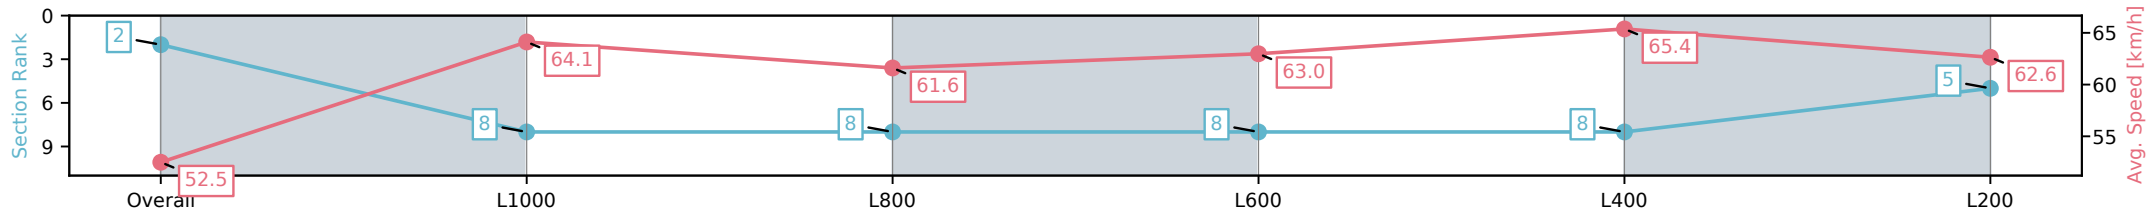

Horse/Jockey Name	TOSEN WATER/Jacob Opperman
Finish Rank	2
Fastest Section Time (Section)	0:11.11 (L200)
Top Speed [km/h] (Section)	66.2 (Overall)
Race State	Finished

Morphettville Parks SA - Professional
Race 3: Sportsbet Jockey Watch Handicap (Heat of Sportsbet Viddora Series) - 1250m
16 November 2024 - 2:17PM
Track Rating: Good 4, Weather: Fine, Rail Position: True

Section	Overall	L1000	L800	L600	L400	L200
Section Times	1:14.31 [2] (0:17.15)	0:57.16 [8] (0:11.31)	0:45.85 [8] (0:11.69)	0:34.16 [8] (0:11.56)	0:22.59 [8] (0:11.11)	0:11.48 [5] (0:11.48)
Average Speed [km/h]	52.5	64.1	61.6	63.0	65.4	62.6
Top Speed [km/h]	66.2	66.2	62.5	64.7	66.2	65.7
Avg. Dist. to Rail [m]	5.0	1.2	0.7	2.1	4.6	4.9
Avg. Stride Freq. [Hz]	2.1	2.3	2.2	2.3	2.4	2.3
Avg. Stride Length [m]	6.9	7.8	7.7	7.7	7.6	7.5

[ ] Ranking at each section and finish
-:-:- No data available at this section
NA No data available