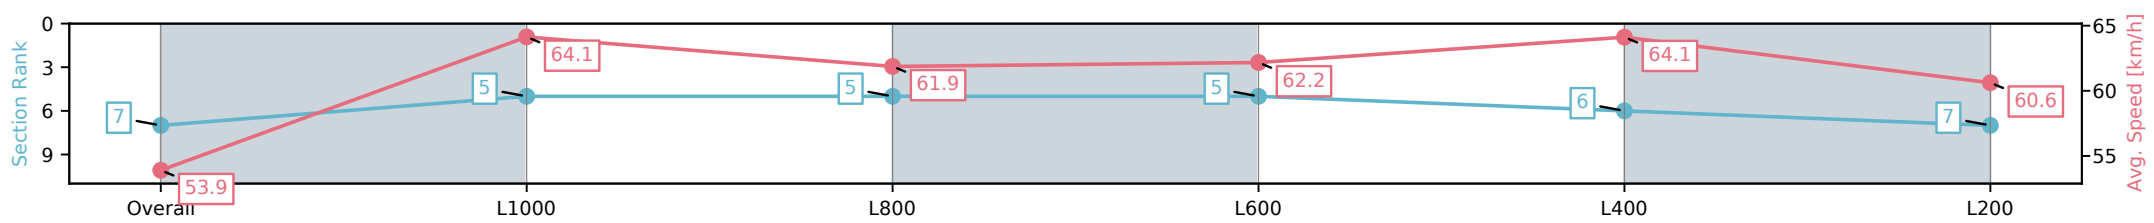

Horse/Jockey Name	GOTTA GO GURU/Alana Livesey
Finish Rank	7
Fastest Section Time (Section)	0:11.34 (L200)
Top Speed [km/h] (Section)	67.8 (Overall)
Race State	Finished

Morphettville Parks SA - Professional
Race 3: Sportsbet Jockey Watch Handicap (Heat of Sportsbet Viddora Series) - 1250m
16 November 2024 - 2:17PM
Track Rating: Good 4, Weather: Fine, Rail Position: True

Section	Overall	L1000	L800	L600	L400	L200
Section Times	1:14.79 [7] (0:16.74)	0:58.05 [5] (0:11.38)	0:46.67 [5] (0:11.68)	0:34.99 [5] (0:11.77)	0:23.22 [6] (0:11.34)	0:11.88 [7] (0:11.88)
Average Speed [km/h]	53.9	64.1	61.9	62.2	64.1	60.6
Top Speed [km/h]	67.8	67.6	62.8	63.7	65.1	63.4
Avg. Dist. to Rail [m]	6.6	2.6	2.0	2.9	4.1	5.0
Avg. Stride Freq. [Hz]	2.3	2.4	2.3	2.3	2.4	2.3
Avg. Stride Length [m]	6.5	7.5	7.3	7.3	7.4	7.1

[ ] Ranking at each section and finish
-:-:- No data available at this section
NA No data available