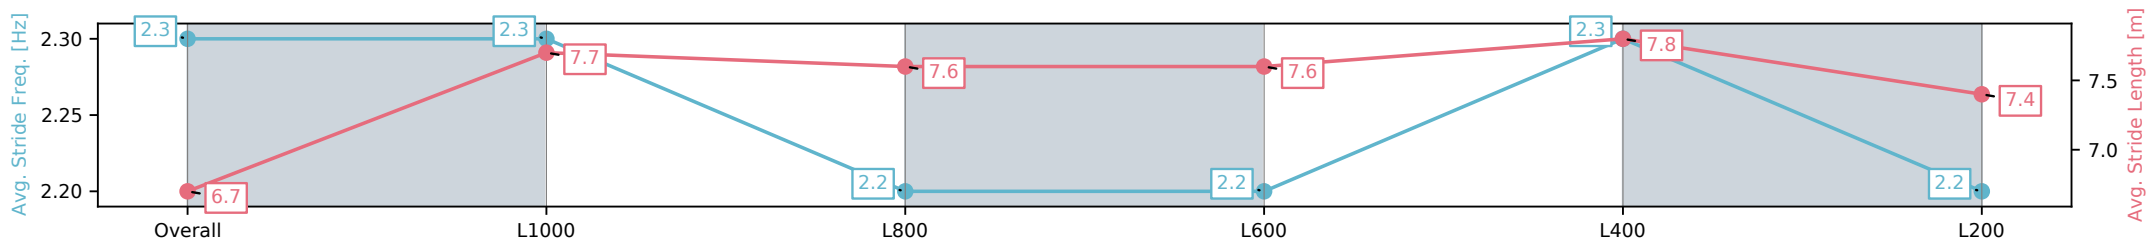

Horse/Jockey Name	LAPILLI/Manoel Nunes
Finish Rank	6
Fastest Section Time (Section)	0:11.34 (L800)
Top Speed [km/h] (Section)	67.8 (Overall)
Race State	Finished

Morphettville Parks SA - Professional
Race 3: Sportsbet Jockey Watch Handicap (Heat of Sportsbet Viddora Series) - 1250m

16 November 2024 - 2:17PM

Track Rating: Good 4, Weather: Fine, Rail Position: True

Section	Overall	L1000	L800	L600	L400	L200
Section Times	1:14.78 [6] (0:16.27)	0:58.51 [1] (0:11.34)	0:47.17 [1] (0:11.80)	0:35.37 [1] (0:11.76)	0:23.61 [1] (0:11.46)	0:12.15 [3] (0:12.15)
Average Speed [km/h]	55.4	64.3	61.1	61.6	63.0	59.3
Top Speed [km/h]	67.8	67.3	62.6	63.8	64.1	61.9
Avg. Dist. to Rail [m]	5.9	2.2	1.5	1.3	2.4	3.1
Avg. Stride Freq. [Hz]	2.3	2.3	2.2	2.2	2.3	2.2
Avg. Stride Length [m]	6.7	7.7	7.6	7.6	7.8	7.4

- [ ] Ranking at each section and finish
- -:-:- No data available at this section
- NA No data available