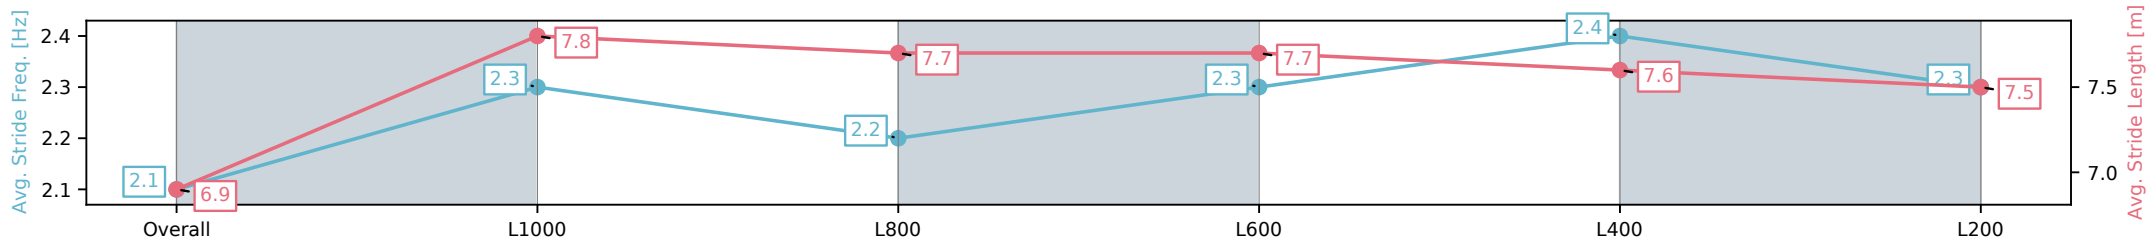

Horse/Jockey Name	TOSEN WATER/Jacob Opperman
Finish Rank	2
Fastest Section Time (Section)	0:11.11 (L200)
Top Speed [km/h] (Section)	66.2 (Overall)
Race State	Finished

Morphettville Parks SA - Professional
Race 3: Sportsbet Jockey Watch Handicap (Heat of Sportsbet Viddora Series) - 1250m
16 November 2024 - 2:17PM
Track Rating: Good 4, Weather: Fine, Rail Position: True

Section	Overall	L1000	L800	L600	L400	L200
Section Times	1:14.31 [2] (0:17.15)	0:57.16 [8] (0:11.31)	0:45.85 [8] (0:11.69)	0:34.16 [8] (0:11.56)	0:22.59 [8] (0:11.11)	0:11.48 [5] (0:11.48)
Average Speed [km/h]	52.5	64.1	61.6	63.0	65.4	62.6
Top Speed [km/h]	66.2	66.2	62.5	64.7	66.2	65.7
Avg. Dist. to Rail [m]	5.0	1.2	0.7	2.1	4.6	4.9
Avg. Stride Freq. [Hz]	2.1	2.3	2.2	2.3	2.4	2.3
Avg. Stride Length [m]	6.9	7.8	7.7	7.7	7.6	7.5

[ ] Ranking at each section and finish
-:-:- No data available at this section
NA No data available