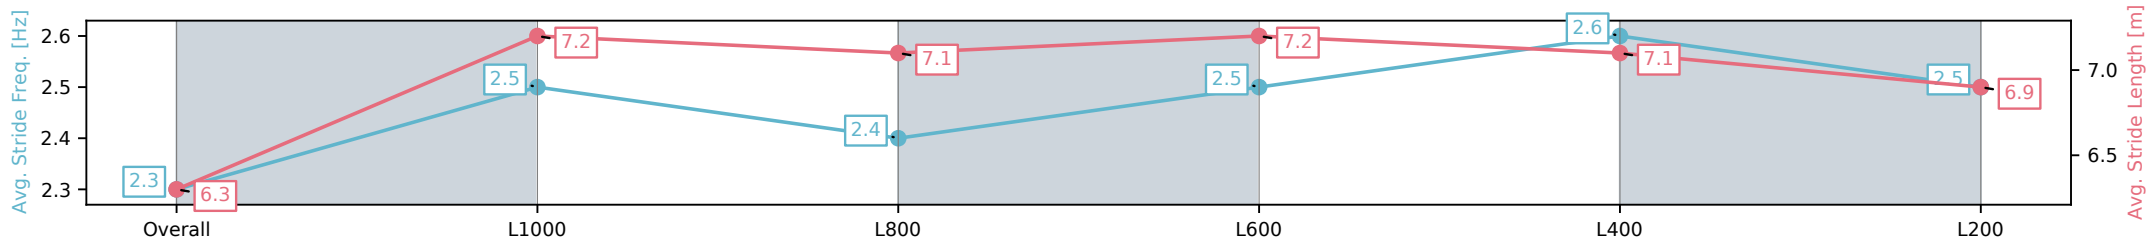

Horse/Jockey Name	GLOBAL TURN/Kayla Crowther
Finish Rank	1
Fastest Section Time (Section)	0:10.95 (L200)
Top Speed [km/h] (Section)	67.6 (L600)
Race State	Finished

Morphettville Parks SA - Professional
Race 3: Sportsbet Jockey Watch Handicap (Heat of Sportsbet Viddora Series) - 1250m
16 November 2024 - 2:17PM
Track Rating: Good 4, Weather: Fine, Rail Position: True

Section	Overall	L1000	L800	L600	L400	L200
Section Times	1:14.00 [1] (0:17.05)	0:56.95 [7] (0:11.28)	0:45.67 [7] (0:11.66)	0:34.01 [6] (0:11.28)	0:22.72 [4] (0:10.95)	0:11.77 [1] (0:11.77)
Average Speed [km/h]	52.9	64.4	62.0	65.4	66.4	61.1
Top Speed [km/h]	66.0	67.1	63.9	67.4	67.6	65.2
Avg. Dist. to Rail [m]	4.2	1.9	2.1	4.2	3.9	3.2
Avg. Stride Freq. [Hz]	2.3	2.5	2.4	2.5	2.6	2.5
Avg. Stride Length [m]	6.3	7.2	7.1	7.2	7.1	6.9

[ ] Ranking at each section and finish
-:-:- No data available at this section
NA No data available