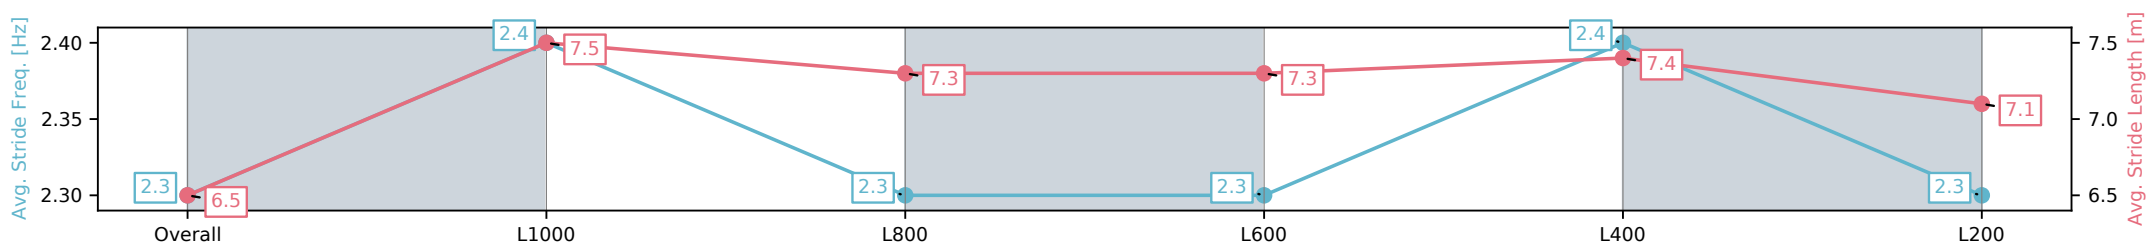

Horse/Jockey Name	GOTTA GO GURU/Alana Livesey
Finish Rank	7
Fastest Section Time (Section)	0:11.34 (L200)
Top Speed [km/h] (Section)	67.8 (Overall)
Race State	Finished

Morphettville Parks SA - Professional
Race 3: Sportsbet Jockey Watch Handicap (Heat of Sportsbet Viddora Series) - 1250m
16 November 2024 - 2:17PM
Track Rating: Good 4, Weather: Fine, Rail Position: True

Section	Overall	L1000	L800	L600	L400	L200
Section Times	1:14.79 [7] (0:16.74)	0:58.05 [5] (0:11.38)	0:46.67 [5] (0:11.68)	0:34.99 [5] (0:11.77)	0:23.22 [6] (0:11.34)	0:11.88 [7] (0:11.88)
Average Speed [km/h]	53.9	64.1	61.9	62.2	64.1	60.6
Top Speed [km/h]	67.8	67.6	62.8	63.7	65.1	63.4
Avg. Dist. to Rail [m]	6.6	2.6	2.0	2.9	4.1	5.0
Avg. Stride Freq. [Hz]	2.3	2.4	2.3	2.3	2.4	2.3
Avg. Stride Length [m]	6.5	7.5	7.3	7.3	7.4	7.1

[ ] Ranking at each section and finish
-:-:- No data available at this section
NA No data available