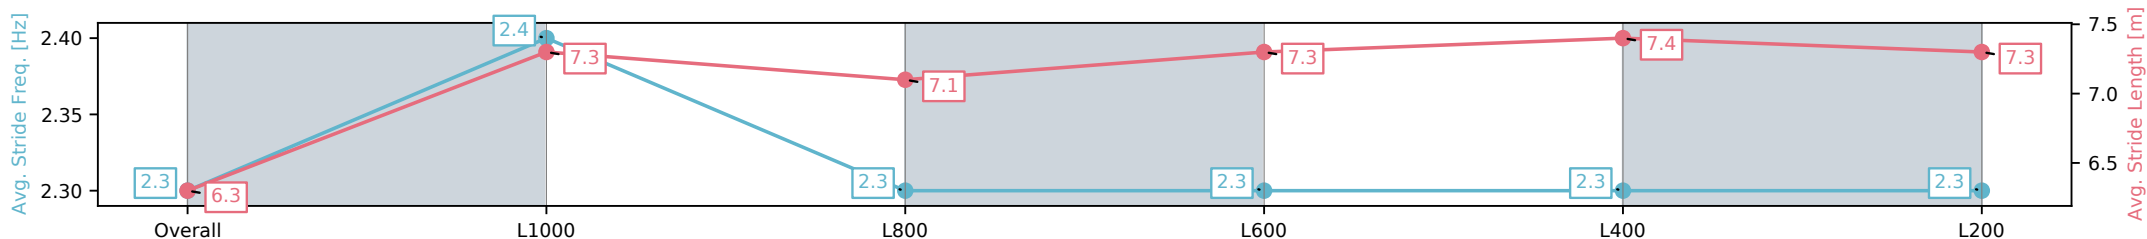

Horse/Jockey Name	RICH GINA/Alan Lai
Finish Rank	5
Fastest Section Time (Section)	0:11.27 (L800)
Top Speed [km/h] (Section)	67.4 (Overall)
Race State	Finished

Morphettville Parks SA - Professional
Race 3: Sportsbet Jockey Watch Handicap (Heat of Sportsbet Viddora Series) - 1250m

16 November 2024 - 2:17PM

Track Rating: Good 4, Weather: Fine, Rail Position: True

Section	Overall	L1000	L800	L600	L400	L200
Section Times	1:14.72 [5] (0:16.66)	0:58.06 [4] (0:11.27)	0:46.79 [3] (0:11.78)	0:35.01 [4] (0:11.70)	0:23.31 [5] (0:11.42)	0:11.89 [6] (0:11.89)
Average Speed [km/h]	54.1	64.4	61.3	62.0	63.4	60.5
Top Speed [km/h]	67.3	67.4	61.9	63.2	63.7	62.8
Avg. Dist. to Rail [m]	2.9	1.9	1.2	1.5	2.2	3.3
Avg. Stride Freq. [Hz]	2.3	2.4	2.3	2.3	2.3	2.3
Avg. Stride Length [m]	6.3	7.3	7.1	7.3	7.4	7.3

- [ ] Ranking at each section and finish
- -:-:- No data available at this section
- NA No data available