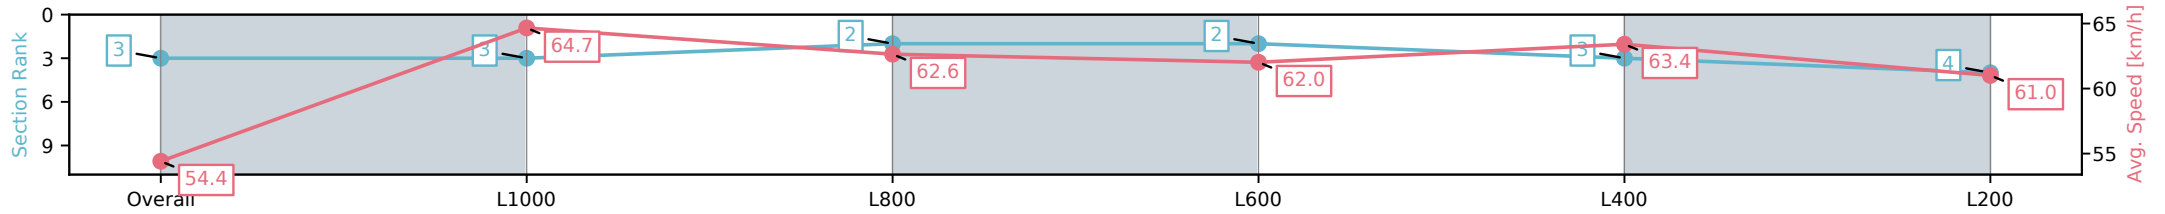

Horse/Jockey Name	WALK LIKE AN ANGEL/Lachlan Neindorf
Finish Rank	3
Fastest Section Time (Section)	0:11.32 (L800)
Top Speed [km/h] (Section)	68.2 (Overall)
Race State	Finished

Morphettville Parks SA - Professional
Race 3: Sportsbet Jockey Watch Handicap (Heat of Sportsbet Viddora Series) - 1250m

16 November 2024 - 2:17PM

Track Rating: Good 4, Weather: Fine, Rail Position: True

Section	Overall	L1000	L800	L600	L400	L200
Section Times	1:14.54 [3] (0:16.54)	0:58.00 [3] (0:11.32)	0:46.68 [2] (0:11.57)	0:35.10 [2] (0:11.84)	0:23.26 [3] (0:11.47)	0:11.79 [4] (0:11.79)
Average Speed [km/h]	54.4	64.7	62.6	62.0	63.4	61.0
Top Speed [km/h]	67.5	68.2	63.8	63.2	64.1	63.1
Avg. Dist. to Rail [m]	3.9	3.4	3.2	3.5	4.7	5.4
Avg. Stride Freq. [Hz]	2.3	2.4	2.3	2.3	2.3	2.3
Avg. Stride Length [m]	6.4	7.6	7.5	7.5	7.4	7.4

- [ ] Ranking at each section and finish
- -:-:- No data available at this section
- NA No data available