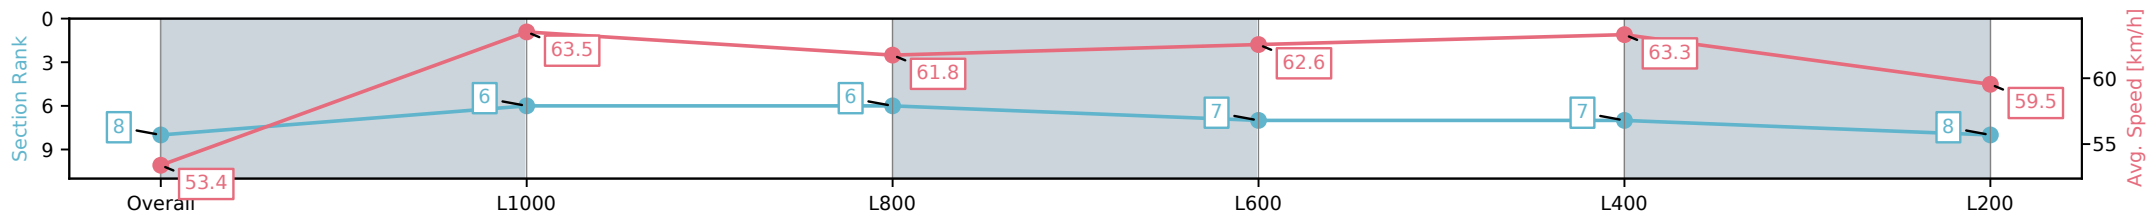

Horse/Jockey Name	DANTELA/Ben Price
Finish Rank	8
Fastest Section Time (Section)	0:11.44 (L200)
Top Speed [km/h] (Section)	65.1 (Overall)
Race State	Finished

Morphettville Parks SA - Professional
Race 3: Sportsbet Jockey Watch Handicap (Heat of Sportsbet Viddora Series) - 1250m

16 November 2024 - 2:17PM

Track Rating: Good 4, Weather: Fine, Rail Position: True

Section	Overall	L1000	L800	L600	L400	L200
Section Times	1:15.15 [8] (0:16.86)	0:58.29 [6] (0:11.45)	0:46.84 [6] (0:11.70)	0:35.14 [7] (0:11.61)	0:23.53 [7] (0:11.44)	0:12.09 [8] (0:12.09)
Average Speed [km/h]	53.4	63.5	61.8	62.6	63.3	59.5
Top Speed [km/h]	64.6	65.1	62.7	63.5	64.3	62.3
Avg. Dist. to Rail [m]	2.3	1.9	1.8	1.7	3.9	5.0
Avg. Stride Freq. [Hz]	2.3	2.4	2.3	2.4	2.4	2.4
Avg. Stride Length [m]	6.3	7.2	7.3	7.3	7.2	7.1

- [ ] Ranking at each section and finish
- -:-:- No data available at this section
- NA No data available