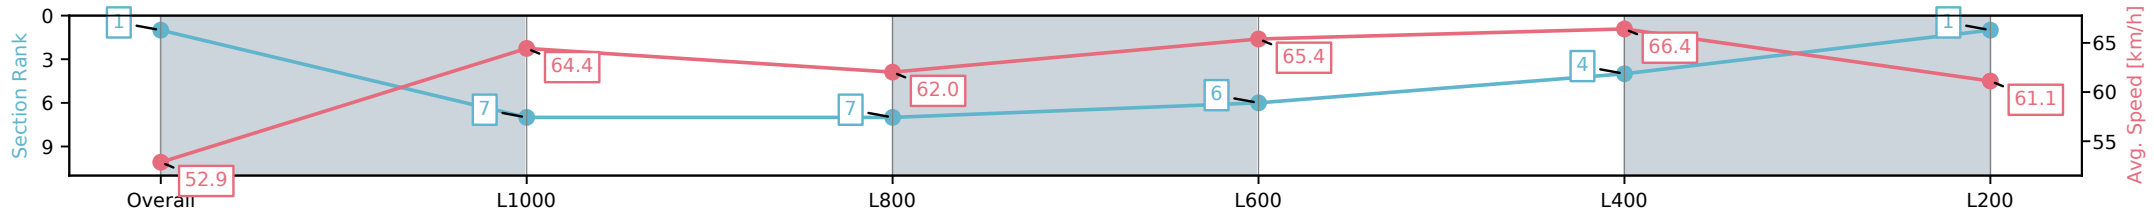

Horse/Jockey Name	GLOBAL TURN/Kayla Crowther
Finish Rank	1
Fastest Section Time (Section)	0:10.95 (L200)
Top Speed [km/h] (Section)	67.6 (L600)
Race State	Finished

Morphettville Parks SA - Professional
Race 3: Sportsbet Jockey Watch Handicap (Heat of Sportsbet Viddora Series) - 1250m
16 November 2024 - 2:17PM
Track Rating: Good 4, Weather: Fine, Rail Position: True

Section	Overall	L1000	L800	L600	L400	L200
Section Times	1:14.00 [1] (0:17.05)	0:56.95 [7] (0:11.28)	0:45.67 [7] (0:11.66)	0:34.01 [6] (0:11.28)	0:22.72 [4] (0:10.95)	0:11.77 [1] (0:11.77)
Average Speed [km/h]	52.9	64.4	62.0	65.4	66.4	61.1
Top Speed [km/h]	66.0	67.1	63.9	67.4	67.6	65.2
Avg. Dist. to Rail [m]	4.2	1.9	2.1	4.2	3.9	3.2
Avg. Stride Freq. [Hz]	2.3	2.5	2.4	2.5	2.6	2.5
Avg. Stride Length [m]	6.3	7.2	7.1	7.2	7.1	6.9

[ ] Ranking at each section and finish
-:-:- No data available at this section
NA No data available