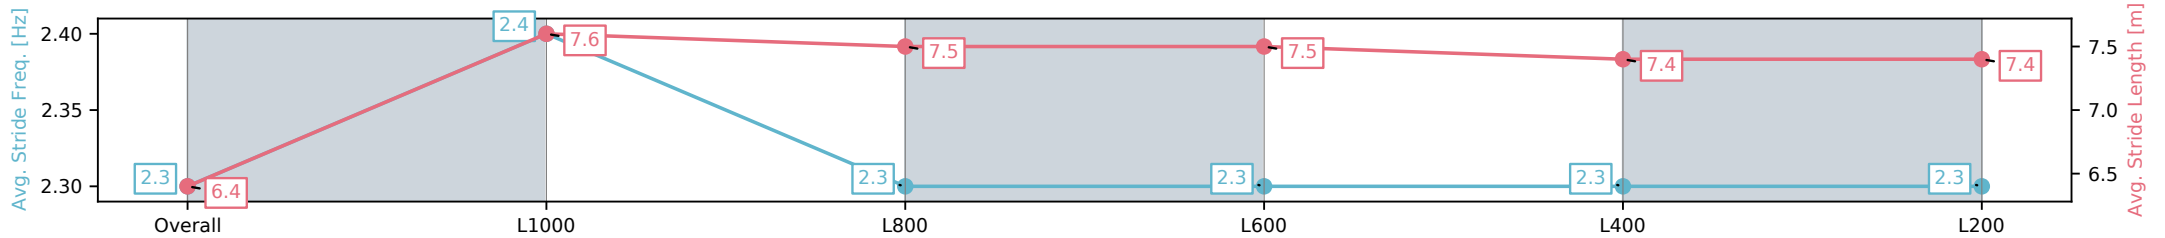

Horse/Jockey Name	WALK LIKE AN ANGEL/Lachlan Neindorf
Finish Rank	3
Fastest Section Time (Section)	0:11.32 (L800)
Top Speed [km/h] (Section)	68.2 (Overall)
Race State	Finished

Morphettville Parks SA - Professional
Race 3: Sportsbet Jockey Watch Handicap (Heat of Sportsbet Viddora Series) - 1250m

16 November 2024 - 2:17PM

Track Rating: Good 4, Weather: Fine, Rail Position: True

Section	Overall	L1000	L800	L600	L400	L200
Section Times	1:14.54 [3] (0:16.54)	0:58.00 [3] (0:11.32)	0:46.68 [2] (0:11.57)	0:35.10 [2] (0:11.84)	0:23.26 [3] (0:11.47)	0:11.79 [4] (0:11.79)
Average Speed [km/h]	54.4	64.7	62.6	62.0	63.4	61.0
Top Speed [km/h]	67.5	68.2	63.8	63.2	64.1	63.1
Avg. Dist. to Rail [m]	3.9	3.4	3.2	3.5	4.7	5.4
Avg. Stride Freq. [Hz]	2.3	2.4	2.3	2.3	2.3	2.3
Avg. Stride Length [m]	6.4	7.6	7.5	7.5	7.4	7.4

- [ ] Ranking at each section and finish
- -:-:- No data available at this section
- NA No data available