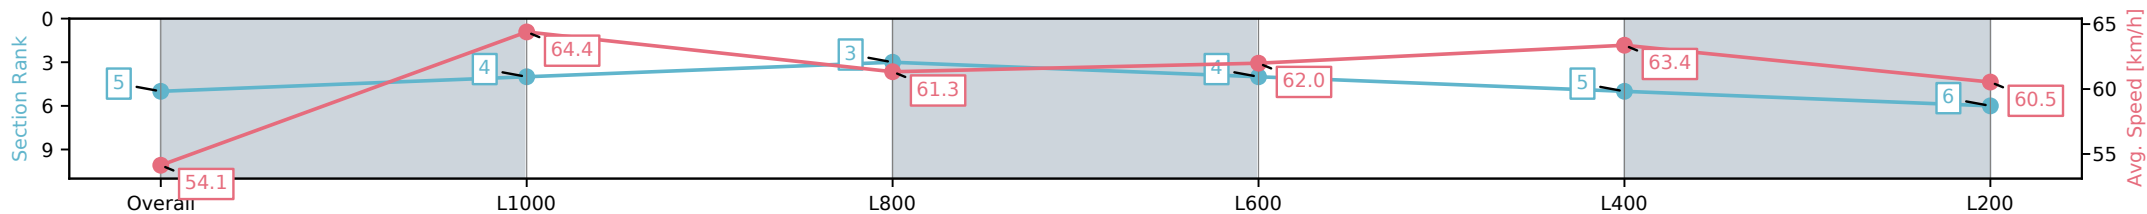

Horse/Jockey Name	RICH GINA/Alan Lai
Finish Rank	5
Fastest Section Time (Section)	0:11.27 (L800)
Top Speed [km/h] (Section)	67.4 (Overall)
Race State	Finished

Morphettville Parks SA - Professional
Race 3: Sportsbet Jockey Watch Handicap (Heat of Sportsbet Viddora Series) - 1250m

16 November 2024 - 2:17PM

Track Rating: Good 4, Weather: Fine, Rail Position: True

Section	Overall	L1000	L800	L600	L400	L200
Section Times	1:14.72 [5] (0:16.66)	0:58.06 [4] (0:11.27)	0:46.79 [3] (0:11.78)	0:35.01 [4] (0:11.70)	0:23.31 [5] (0:11.42)	0:11.89 [6] (0:11.89)
Average Speed [km/h]	54.1	64.4	61.3	62.0	63.4	60.5
Top Speed [km/h]	67.3	67.4	61.9	63.2	63.7	62.8
Avg. Dist. to Rail [m]	2.9	1.9	1.2	1.5	2.2	3.3
Avg. Stride Freq. [Hz]	2.3	2.4	2.3	2.3	2.3	2.3
Avg. Stride Length [m]	6.3	7.3	7.1	7.3	7.4	7.3

- [ ] Ranking at each section and finish
- -:-:- No data available at this section
- NA No data available