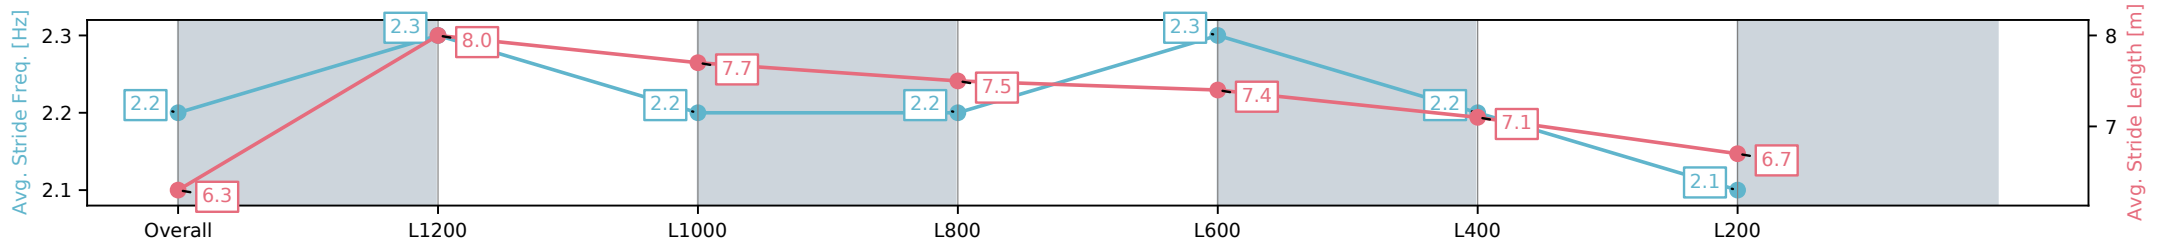

Horse/Jockey Name	BIG OPTION/Justin Potter
Finish Rank	10
Fastest Section Time (Section)	0:10.82 (L1200)
Top Speed [km/h] (Section)	67.7 (Overall)
Race State	Finished

Morphettville Parks SA - Professional

Race 9: Sportsbet Set A Deposit Limit Handicap - 1400m

09 November 2024 - 5:31PM

Track Rating: Good 4, Weather: Fine, Rail Position: +9m 1000m-W/
Post, +6m Remainder

Section	Overall	L1200	L1000	L800	L600	L400	L200
Section Times	1:27.67 [10] (0:14.20)	1:13.47 [2] (0:10.82)	1:02.65 [1] (0:11.47)	0:51.18 [1] (0:11.92)	0:39.26 [1] (0:12.12)	0:27.14 [1] (0:12.93)	0:14.21 [6] (0:14.21)
Average Speed [km/h]	50.7	66.6	63.1	60.7	60.2	56.1	50.7
Top Speed [km/h]	67.0	67.7	65.2	62.4	61.8	57.6	54.9
Avg. Dist. to Rail [m]	4.8	1.5	1.6	2.4	2.3	5.4	7.7
Avg. Stride Freq. [Hz]	2.2	2.3	2.2	2.2	2.3	2.2	2.1
Avg. Stride Length [m]	6.3	8.0	7.7	7.5	7.4	7.1	6.7

- [ ] Ranking at each section and finish
- -:-:- No data available at this section
- NA No data available