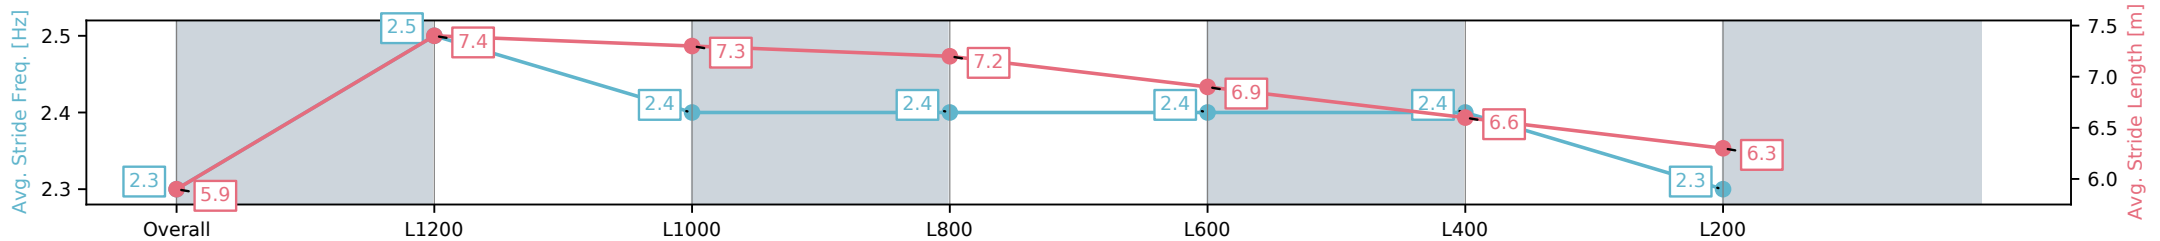

Horse/Jockey Name	SUPER SHARP/Kayla Crowther
Finish Rank	11
Fastest Section Time (Section)	0:11.02 (L1200)
Top Speed [km/h] (Section)	65.8 (Overall)
Race State	Finished

Morphettville Parks SA - Professional

Race 9: Sportsbet Set A Deposit Limit Handicap - 1400m

09 November 2024 - 5:31PM

Track Rating: Good 4, Weather: Fine, Rail Position: +9m 1000m-W/
Post, +6m Remainder

Section	Overall	L1200	L1000	L800	L600	L400	L200
Section Times	1:28.25 [11] (0:14.40)	1:13.85 [6] (0:11.02)	1:02.83 [4] (0:11.67)	0:51.16 [4] (0:11.86)	0:39.30 [5] (0:12.34)	0:26.96 [6] (0:12.81)	0:14.15 [11] (0:14.15)
Average Speed [km/h]	50.0	65.3	62.4	61.0	58.9	56.4	50.9
Top Speed [km/h]	65.7	65.8	64.4	63.2	59.7	58.5	54.4
Avg. Dist. to Rail [m]	3.3	0.8	2.1	2.2	1.7	1.4	2.8
Avg. Stride Freq. [Hz]	2.3	2.5	2.4	2.4	2.4	2.4	2.3
Avg. Stride Length [m]	5.9	7.4	7.3	7.2	6.9	6.6	6.3

- [ ] Ranking at each section and finish
- -:-:- No data available at this section
- NA No data available