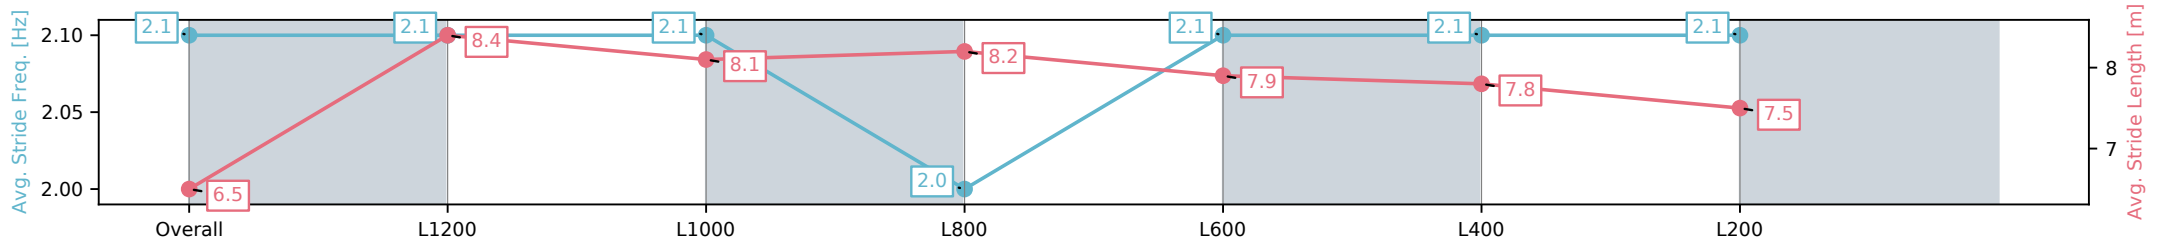

Section	Overall	L1200	L1000	L800	L600	L400	L200
Section Times	1:26.02 [3] (0:14.56)	1:11.46 [8] (0:11.15)	1:00.31 [8] (0:11.59)	0:48.72 [7] (0:11.85)	0:36.87 [7] (0:11.99)	0:24.88 [4] (0:12.15)	0:12.73 [2] (0:12.73)
Average Speed [km/h]	49.5	64.5	62.5	61.0	60.8	59.7	56.6
Top Speed [km/h]	64.2	65.1	64.0	62.1	61.8	60.7	59.0
Avg. Dist. to Rail [m]	2.2	0.8	1.4	1.5	2.4	3.7	4.8
Avg. Stride Freq. [Hz]	2.1	2.1	2.1	2.0	2.1	2.1	2.1
Avg. Stride Length [m]	6.5	8.4	8.1	8.2	7.9	7.8	7.5