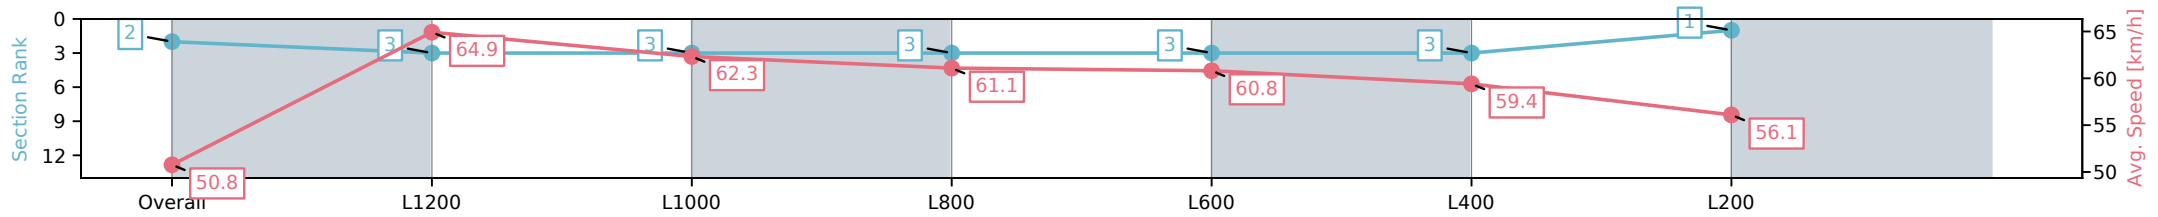

Section	Overall	L1200	L1000	L800	L600	L400	L200
Section Times	1:26.01 [2] (0:14.20)	1:11.81 [3] (0:11.10)	1:00.71 [3] (0:11.66)	0:49.05 [3] (0:11.83)	0:37.22 [3] (0:12.13)	0:25.09 [3] (0:12.27)	0:12.82 [1] (0:12.82)
Average Speed [km/h]	50.8	64.9	62.3	61.1	60.8	59.4	56.1
Top Speed [km/h]	66.8	67.0	63.4	62.2	61.8	61.3	58.3
Avg. Dist. to Rail [m]	6.3	2.2	2.1	2.4	4.1	6.7	6.4
Avg. Stride Freq. [Hz]	2.3	2.3	2.2	2.2	2.3	2.3	2.3
Avg. Stride Length [m]	6.1	7.7	7.6	7.6	7.6	7.3	7.0