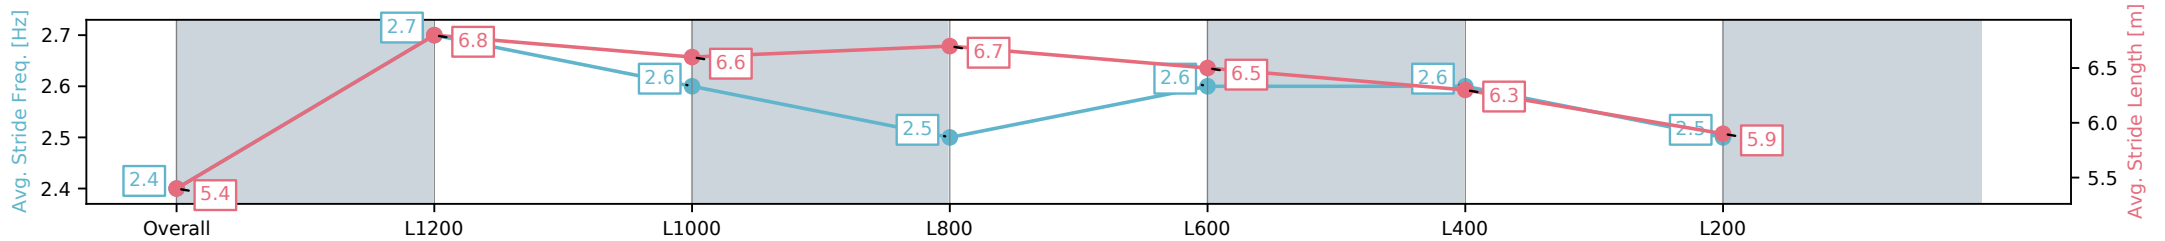

Section	Overall	L1200	L1000	L800	L600	L400	L200
Section Times	1:27.41 [9] (0:15.27)	1:12.14 [11] (0:10.91)	1:01.23 [10] (0:11.70)	0:49.53 [11] (0:11.74)	0:37.79 [11] (0:11.94)	0:25.85 [10] (0:12.24)	0:13.61 [9] (0:13.61)
Average Speed [km/h]	47.3	66.1	62.8	61.7	61.5	59.3	52.9
Top Speed [km/h]	64.8	67.4	65.1	65.0	65.2	60.8	57.2
Avg. Dist. to Rail [m]	5.8	0.7	4.4	4.2	3.3	3.8	0.8
Avg. Stride Freq. [Hz]	2.4	2.7	2.6	2.5	2.6	2.6	2.5
Avg. Stride Length [m]	5.4	6.8	6.6	6.7	6.5	6.3	5.9