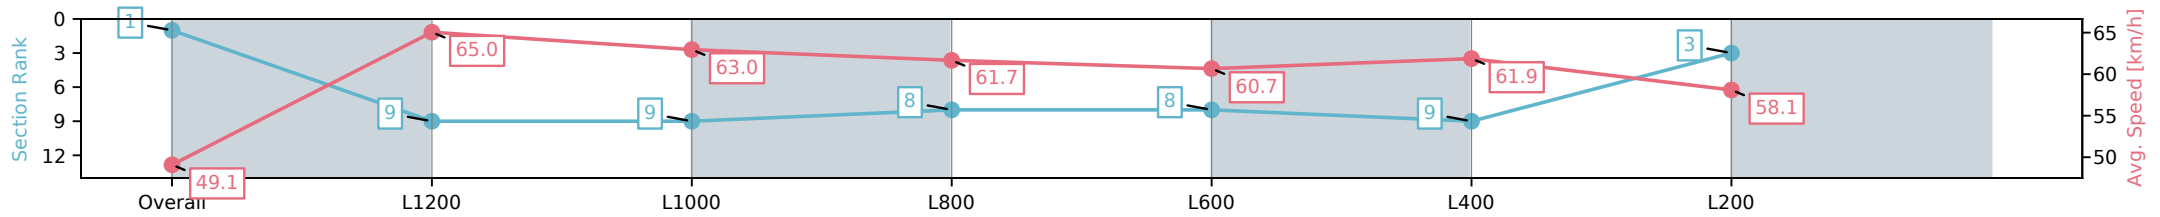

Race 9: Sportsbet Set A Deposit Limit Handicap - 1400m

09 November 2024 - 5:31PM

Track Rating: Good 4, Weather: Fine, Rail Position: +9m 1000m-W/
Post, +6m Remainder

Section	Overall	L1200	L1000	L800	L600	L400	L200
Section Times	1:25.69 [1] (0:14.67)	1:11.02 [9] (0:11.08)	0:59.94 [9] (0:11.62)	0:48.32 [8] (0:11.82)	0:36.50 [8] (0:12.27)	0:24.23 [9] (0:11.83)	0:12.40 [3] (0:12.40)
Average Speed [km/h]	49.1	65.0	63.0	61.7	60.7	61.9	58.1
Top Speed [km/h]	64.4	66.3	64.2	63.1	62.5	63.3	61.6
Avg. Dist. to Rail [m]	7.0	2.3	3.5	4.8	5.8	8.8	8.6
Avg. Stride Freq. [Hz]	2.2	2.4	2.4	2.4	2.4	2.4	2.4
Avg. Stride Length [m]	6.0	7.4	7.4	7.3	7.2	7.0	6.9