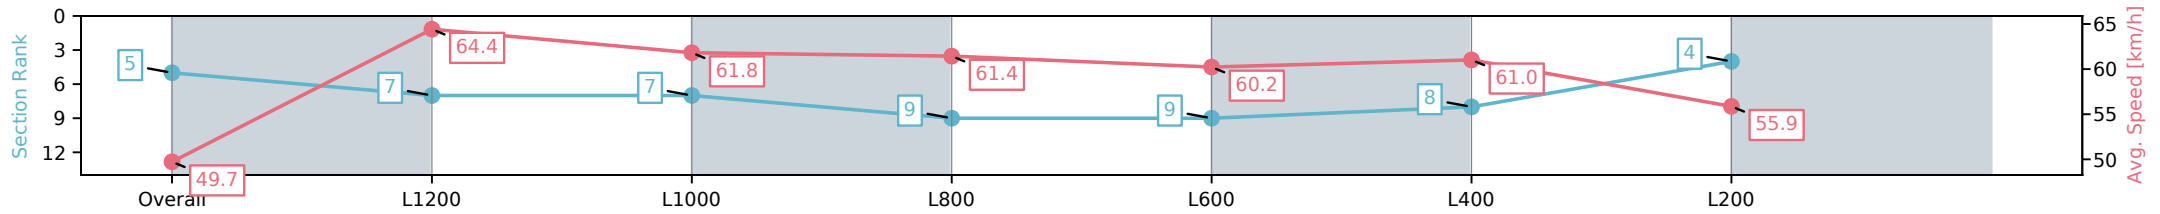

Section	Overall	L1200	L1000	L800	L600	L400	L200
Section Times	1:26.23 [5] (0:14.48)	1:11.75 [7] (0:11.18)	1:00.57 [7] (0:11.79)	0:48.78 [9] (0:11.81)	0:36.97 [9] (0:12.15)	0:24.82 [8] (0:11.92)	0:12.90 [4] (0:12.90)
Average Speed [km/h]	49.7	64.4	61.8	61.4	60.2	61.0	55.9
Top Speed [km/h]	64.6	65.3	62.8	63.2	61.3	62.2	60.8
Avg. Dist. to Rail [m]	4.3	1.8	2.7	3.3	2.9	5.7	7.1
Avg. Stride Freq. [Hz]	2.2	2.3	2.3	2.3	2.3	2.3	2.2
Avg. Stride Length [m]	6.1	7.7	7.5	7.4	7.3	7.3	7.1