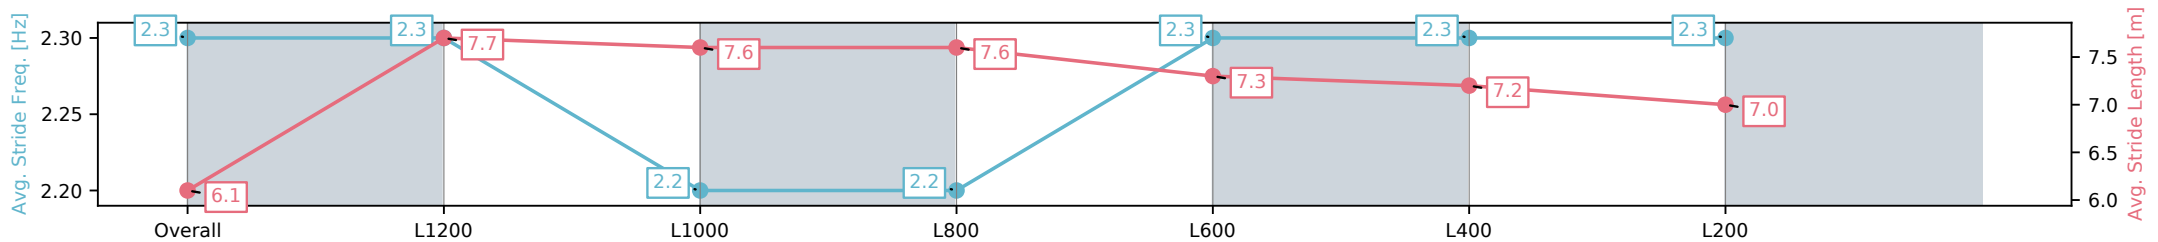

Section	Overall	L1200	L1000	L800	L600	L400	L200
Section Times	1:26.01 [2] (0:14.20)	1:11.81 [3] (0:11.10)	1:00.71 [3] (0:11.66)	0:49.05 [3] (0:11.83)	0:37.22 [3] (0:12.13)	0:25.09 [3] (0:12.27)	0:12.82 [1] (0:12.82)
Average Speed [km/h]	50.8	64.9	62.3	61.1	60.8	59.4	56.1
Top Speed [km/h]	66.8	67.0	63.4	62.2	61.8	61.3	58.3
Avg. Dist. to Rail [m]	6.3	2.2	2.1	2.4	4.1	6.7	6.4
Avg. Stride Freq. [Hz]	2.3	2.3	2.2	2.2	2.3	2.3	2.3
Avg. Stride Length [m]	6.1	7.7	7.6	7.6	7.6	7.3	7.0