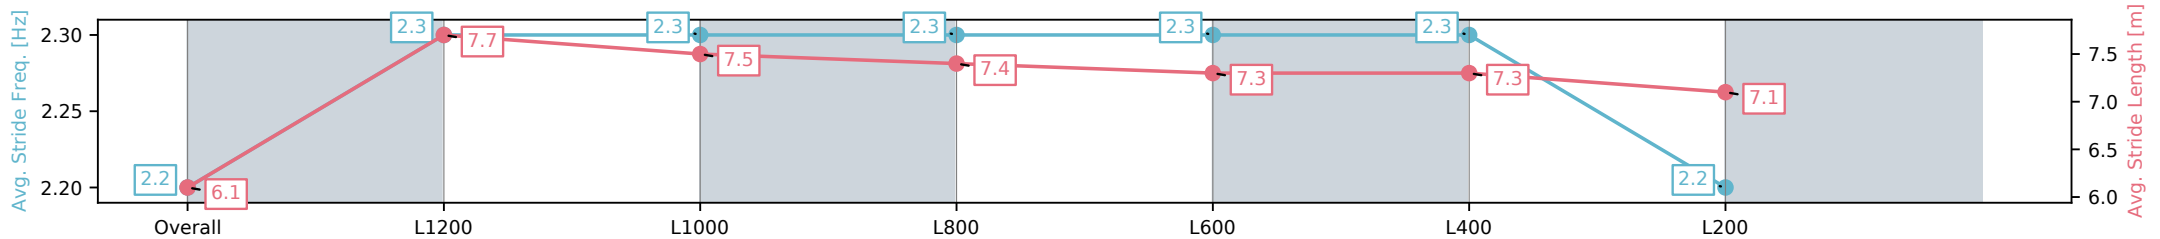

Section	Overall	L1200	L1000	L800	L600	L400	L200
Section Times	1:26.23 [5] (0:14.48)	1:11.75 [7] (0:11.18)	1:00.57 [7] (0:11.79)	0:48.78 [9] (0:11.81)	0:36.97 [9] (0:12.15)	0:24.82 [8] (0:11.92)	0:12.90 [4] (0:12.90)
Average Speed [km/h]	49.7	64.4	61.8	61.4	60.2	61.0	55.9
Top Speed [km/h]	64.6	65.3	62.8	63.2	61.3	62.2	60.8
Avg. Dist. to Rail [m]	4.3	1.8	2.7	3.3	2.9	5.7	7.1
Avg. Stride Freq. [Hz]	2.2	2.3	2.3	2.3	2.3	2.3	2.2
Avg. Stride Length [m]	6.1	7.7	7.5	7.4	7.3	7.3	7.1