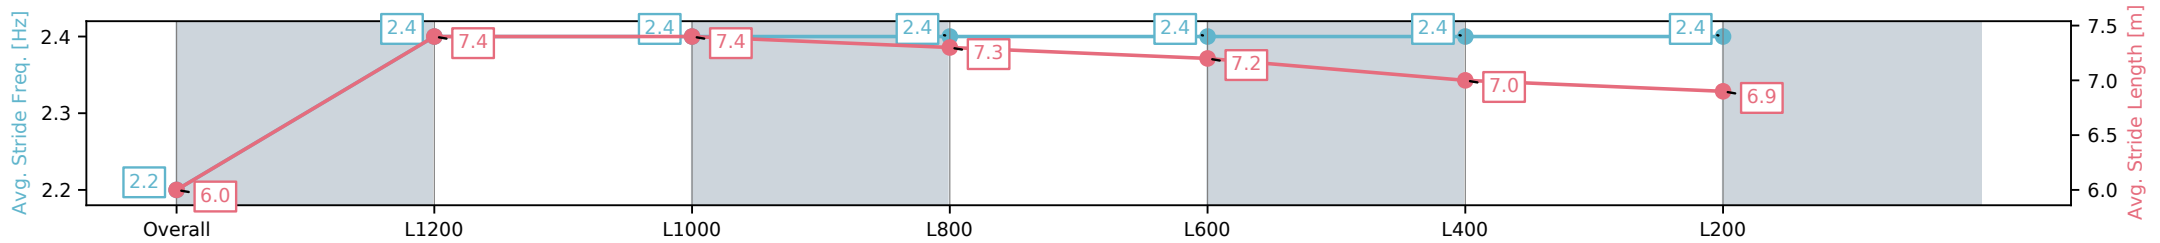

Race 9: Sportsbet Set A Deposit Limit Handicap - 1400m

09 November 2024 - 5:31PM

Track Rating: Good 4, Weather: Fine, Rail Position: +9m 1000m-W/
Post, +6m Remainder

Section	Overall	L1200	L1000	L800	L600	L400	L200
Section Times	1:25.69 [1] (0:14.67)	1:11.02 [9] (0:11.08)	0:59.94 [9] (0:11.62)	0:48.32 [8] (0:11.82)	0:36.50 [8] (0:12.27)	0:24.23 [9] (0:11.83)	0:12.40 [3] (0:12.40)
Average Speed [km/h]	49.1	65.0	63.0	61.7	60.7	61.9	58.1
Top Speed [km/h]	64.4	66.3	64.2	63.1	62.5	63.3	61.6
Avg. Dist. to Rail [m]	7.0	2.3	3.5	4.8	5.8	8.8	8.6
Avg. Stride Freq. [Hz]	2.2	2.4	2.4	2.4	2.4	2.4	2.4
Avg. Stride Length [m]	6.0	7.4	7.4	7.3	7.2	7.0	6.9