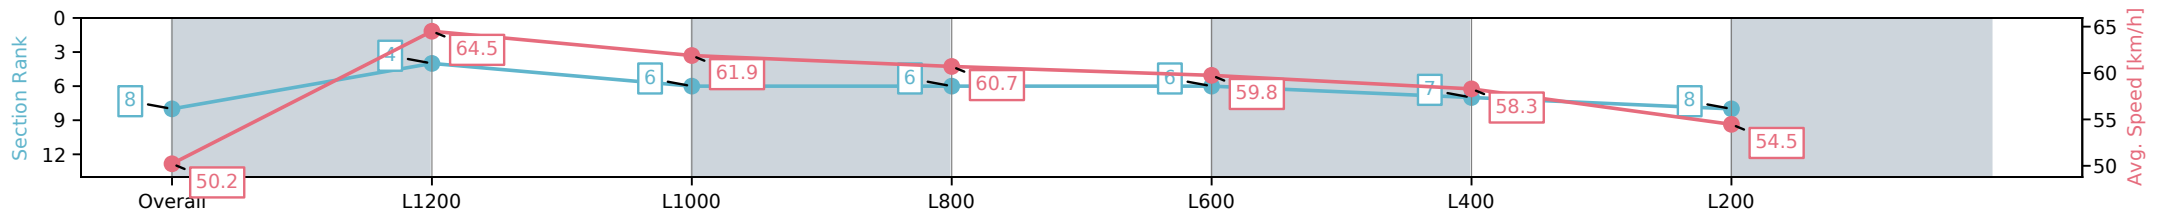

Section	Overall	L1200	L1000	L800	L600	L400	L200
Section Times	1:26.99 [8] (0:14.36)	1:12.63 [4] (0:11.17)	1:01.46 [6] (0:11.71)	0:49.75 [6] (0:11.90)	0:37.85 [6] (0:12.21)	0:25.64 [7] (0:12.43)	0:13.21 [8] (0:13.21)
Average Speed [km/h]	50.2	64.5	61.9	60.7	59.8	58.3	54.5
Top Speed [km/h]	65.6	66.8	63.9	62.5	60.9	59.5	57.8
Avg. Dist. to Rail [m]	5.6	1.9	1.5	2.2	2.4	2.1	1.7
Avg. Stride Freq. [Hz]	2.4	2.4	2.3	2.3	2.3	2.3	2.3
Avg. Stride Length [m]	5.8	7.6	7.4	7.4	7.2	7.0	6.7