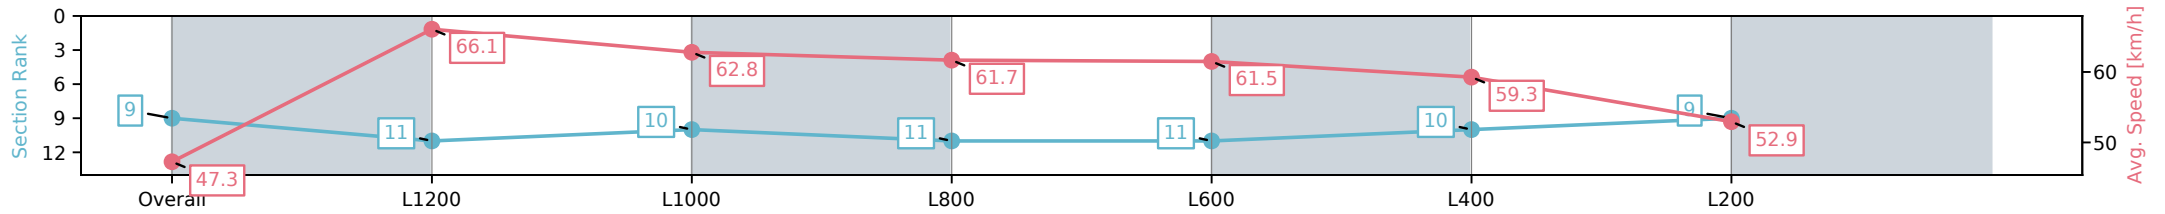

Section	Overall	L1200	L1000	L800	L600	L400	L200
Section Times	1:27.41 [9] (0:15.27)	1:12.14 [11] (0:10.91)	1:01.23 [10] (0:11.70)	0:49.53 [11] (0:11.74)	0:37.79 [11] (0:11.94)	0:25.85 [10] (0:12.24)	0:13.61 [9] (0:13.61)
Average Speed [km/h]	47.3	66.1	62.8	61.7	61.5	59.3	52.9
Top Speed [km/h]	64.8	67.4	65.1	65.0	65.2	60.8	57.2
Avg. Dist. to Rail [m]	5.8	0.7	4.4	4.2	3.3	3.8	0.8
Avg. Stride Freq. [Hz]	2.4	2.7	2.6	2.5	2.6	2.6	2.5
Avg. Stride Length [m]	5.4	6.8	6.6	6.7	6.5	6.3	5.9