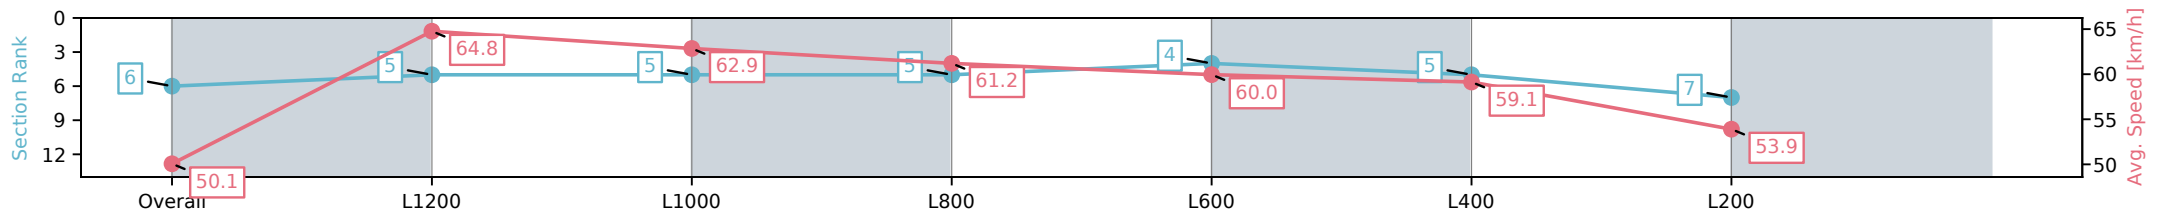

Section	Overall	L1200	L1000	L800	L600	L400	L200
Section Times	1:26.94 [6] (0:14.40)	1:12.54 [5] (0:11.12)	1:01.42 [5] (0:11.59)	0:49.83 [5] (0:11.84)	0:37.99 [4] (0:12.30)	0:25.69 [5] (0:12.34)	0:13.35 [7] (0:13.35)
Average Speed [km/h]	50.1	64.8	62.9	61.2	60.0	59.1	53.9
Top Speed [km/h]	65.2	65.9	63.6	62.3	60.5	59.9	57.0
Avg. Dist. to Rail [m]	6.4	2.6	2.4	2.9	4.2	6.4	5.5
Avg. Stride Freq. [Hz]	2.3	2.5	2.4	2.4	2.4	2.4	2.3
Avg. Stride Length [m]	5.8	7.2	7.2	7.1	6.9	6.8	6.6