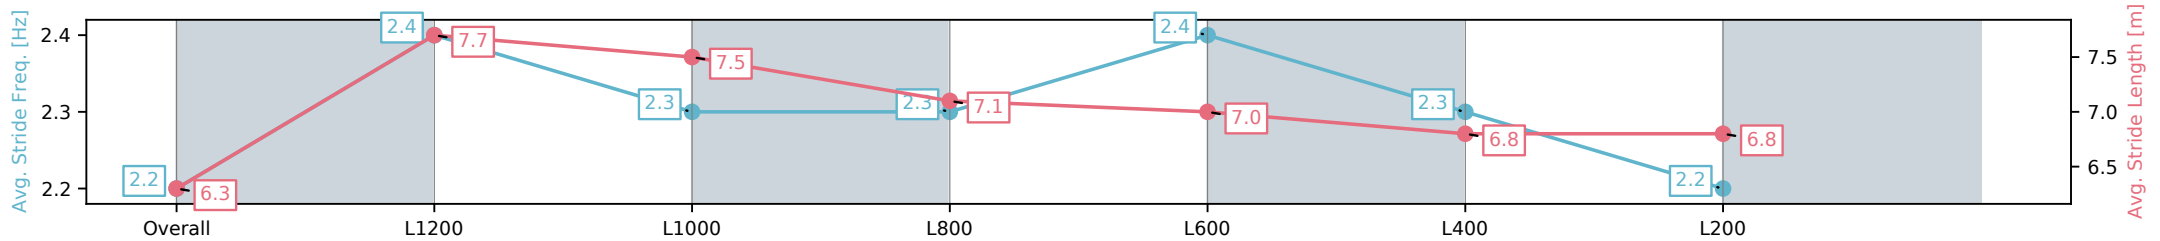

Section	Overall	L1200	L1000	L800	L600	L400	L200
Section Times	1:26.96 [7] (0:14.17)	1:12.79 [1] (0:10.88)	1:01.91 [2] (0:11.60)	0:50.31 [2] (0:12.12)	0:38.19 [2] (0:12.13)	0:26.06 [2] (0:12.54)	0:13.52 [5] (0:13.52)
Average Speed [km/h]	50.9	66.2	62.8	59.7	59.3	57.4	53.3
Top Speed [km/h]	67.2	67.3	64.6	61.9	60.5	59.1	55.7
Avg. Dist. to Rail [m]	9.1	3.5	2.5	2.5	0.8	2.5	6.5
Avg. Stride Freq. [Hz]	2.2	2.4	2.3	2.3	2.4	2.3	2.2
Avg. Stride Length [m]	6.3	7.7	7.5	7.1	7.0	6.8	6.8