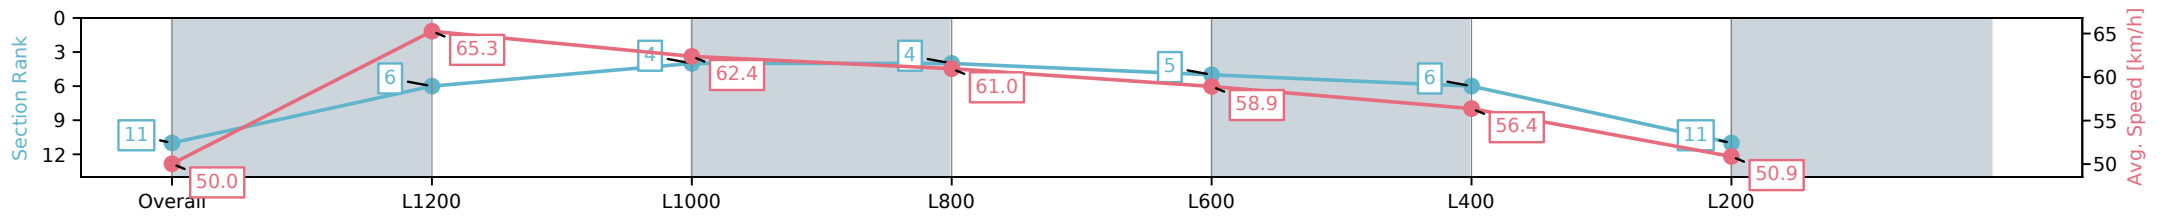

Horse/Jockey Name	SUPER SHARP/Kayla Crowther
Finish Rank	11
Fastest Section Time (Section)	0:11.02 (L1200)
Top Speed [km/h] (Section)	65.8 (Overall)
Race State	Finished

Morphettville Parks SA - Professional

Race 9: Sportsbet Set A Deposit Limit Handicap - 1400m

09 November 2024 - 5:31PM

Track Rating: Good 4, Weather: Fine, Rail Position: +9m 1000m-W/
Post, +6m Remainder

Section	Overall	L1200	L1000	L800	L600	L400	L200
Section Times	1:28.25 [11] (0:14.40)	1:13.85 [6] (0:11.02)	1:02.83 [4] (0:11.67)	0:51.16 [4] (0:11.86)	0:39.30 [5] (0:12.34)	0:26.96 [6] (0:12.81)	0:14.15 [11] (0:14.15)
Average Speed [km/h]	50.0	65.3	62.4	61.0	58.9	56.4	50.9
Top Speed [km/h]	65.7	65.8	64.4	63.2	59.7	58.5	54.4
Avg. Dist. to Rail [m]	3.3	0.8	2.1	2.2	1.7	1.4	2.8
Avg. Stride Freq. [Hz]	2.3	2.5	2.4	2.4	2.4	2.4	2.3
Avg. Stride Length [m]	5.9	7.4	7.3	7.2	6.9	6.6	6.3

- [ ] Ranking at each section and finish
- -:-:- No data available at this section
- NA No data available