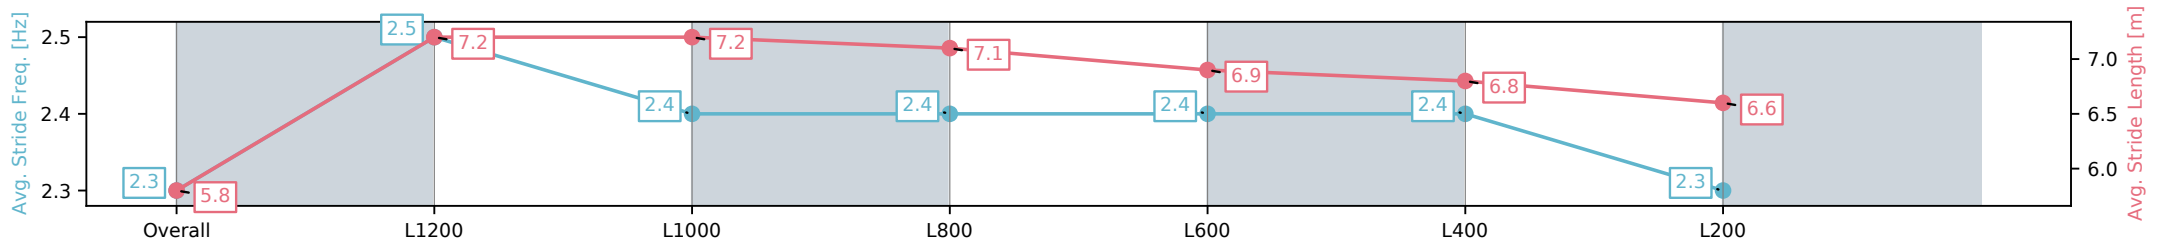

Section	Overall	L1200	L1000	L800	L600	L400	L200
Section Times	1:26.94 [6] (0:14.40)	1:12.54 [5] (0:11.12)	1:01.42 [5] (0:11.59)	0:49.83 [5] (0:11.84)	0:37.99 [4] (0:12.30)	0:25.69 [5] (0:12.34)	0:13.35 [7] (0:13.35)
Average Speed [km/h]	50.1	64.8	62.9	61.2	60.0	59.1	53.9
Top Speed [km/h]	65.2	65.9	63.6	62.3	60.5	59.9	57.0
Avg. Dist. to Rail [m]	6.4	2.6	2.4	2.9	4.2	6.4	5.5
Avg. Stride Freq. [Hz]	2.3	2.5	2.4	2.4	2.4	2.4	2.3
Avg. Stride Length [m]	5.8	7.2	7.2	7.1	6.9	6.8	6.6