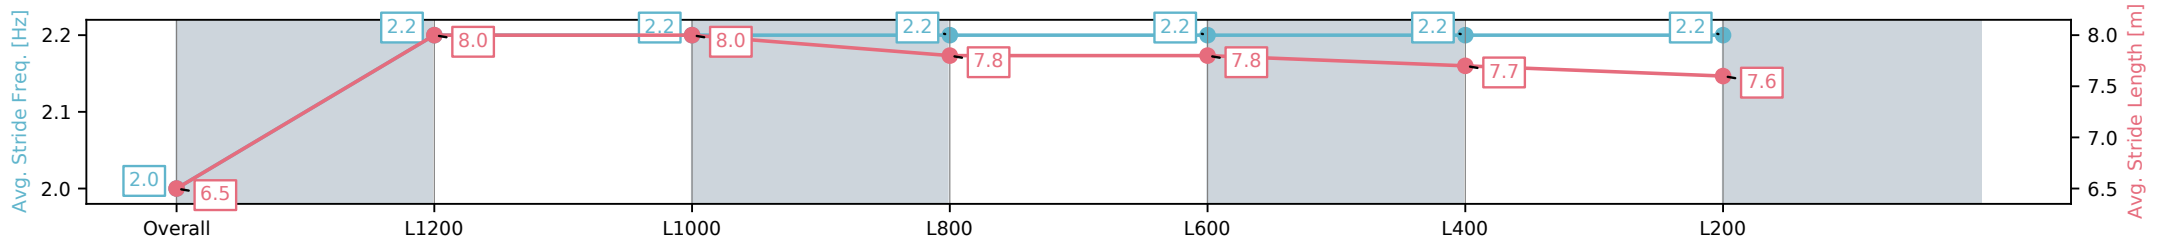

Section	Overall	L1200	L1000	L800	L600	L400	L200
Section Times	1:26.03 [4] (0:15.11)	1:10.92 [10] (0:11.16)	0:59.76 [11] (0:11.44)	0:48.32 [10] (0:11.79)	0:36.53 [10] (0:12.21)	0:24.32 [11] (0:12.16)	0:12.16 [10] (0:12.16)
Average Speed [km/h]	47.7	64.6	63.8	61.7	60.7	60.2	59.2
Top Speed [km/h]	63.2	65.2	64.5	63.4	61.1	60.9	60.5
Avg. Dist. to Rail [m]	3.7	2.3	3.1	4.0	5.2	7.2	8.3
Avg. Stride Freq. [Hz]	2.0	2.2	2.2	2.2	2.2	2.2	2.2
Avg. Stride Length [m]	6.5	8.0	8.0	7.8	7.8	7.7	7.6