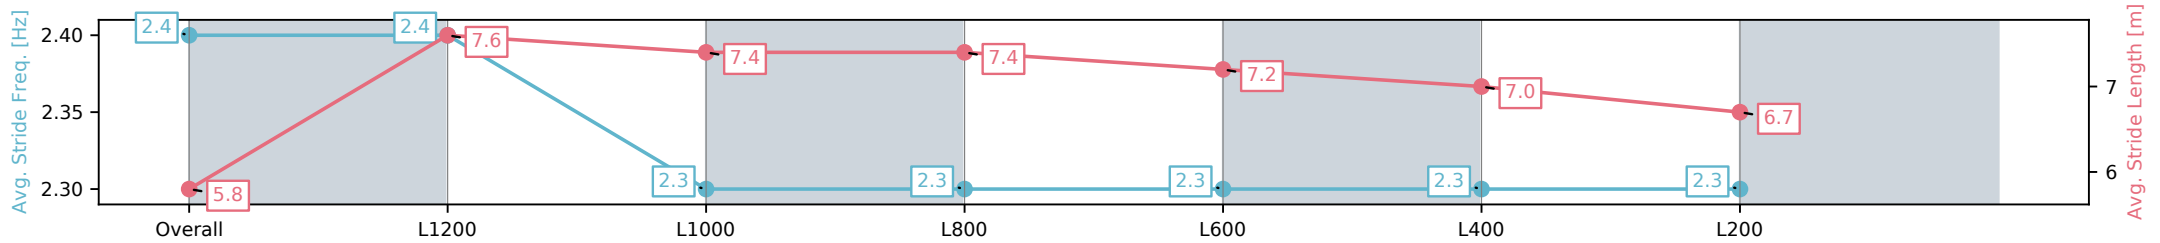

Section	Overall	L1200	L1000	L800	L600	L400	L200
Section Times	1:26.99 [8] (0:14.36)	1:12.63 [4] (0:11.17)	1:01.46 [6] (0:11.71)	0:49.75 [6] (0:11.90)	0:37.85 [6] (0:12.21)	0:25.64 [7] (0:12.43)	0:13.21 [8] (0:13.21)
Average Speed [km/h]	50.2	64.5	61.9	60.7	59.8	58.3	54.5
Top Speed [km/h]	65.6	66.8	63.9	62.5	60.9	59.5	57.8
Avg. Dist. to Rail [m]	5.6	1.9	1.5	2.2	2.4	2.1	1.7
Avg. Stride Freq. [Hz]	2.4	2.4	2.3	2.3	2.3	2.3	2.3
Avg. Stride Length [m]	5.8	7.6	7.4	7.4	7.2	7.0	6.7