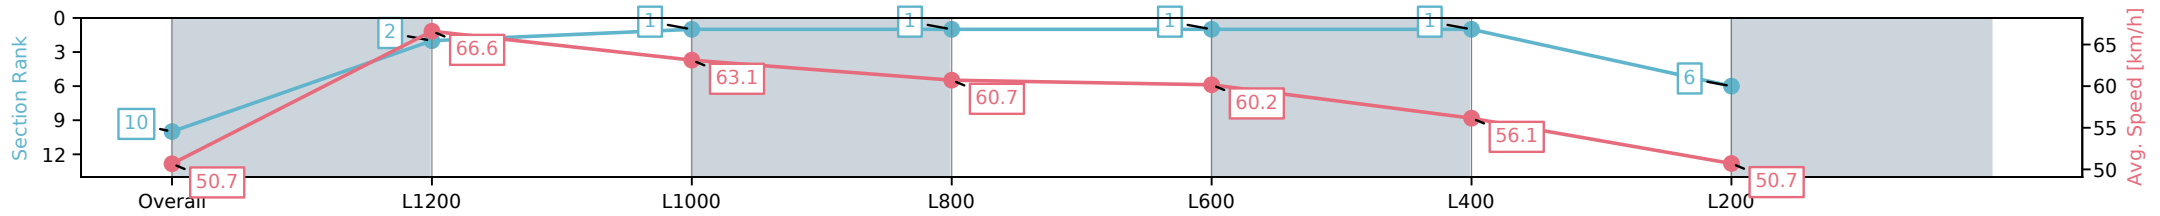

Horse/Jockey Name	BIG OPTION/Justin Potter
Finish Rank	10
Fastest Section Time (Section)	0:10.82 (L1200)
Top Speed [km/h] (Section)	67.7 (Overall)
Race State	Finished

Morphettville Parks SA - Professional

Race 9: Sportsbet Set A Deposit Limit Handicap - 1400m

09 November 2024 - 5:31PM

Track Rating: Good 4, Weather: Fine, Rail Position: +9m 1000m-W/
Post, +6m Remainder

Section	Overall	L1200	L1000	L800	L600	L400	L200
Section Times	1:27.67 [10] (0:14.20)	1:13.47 [2] (0:10.82)	1:02.65 [1] (0:11.47)	0:51.18 [1] (0:11.92)	0:39.26 [1] (0:12.12)	0:27.14 [1] (0:12.93)	0:14.21 [6] (0:14.21)
Average Speed [km/h]	50.7	66.6	63.1	60.7	60.2	56.1	50.7
Top Speed [km/h]	67.0	67.7	65.2	62.4	61.8	57.6	54.9
Avg. Dist. to Rail [m]	4.8	1.5	1.6	2.4	2.3	5.4	7.7
Avg. Stride Freq. [Hz]	2.2	2.3	2.2	2.2	2.3	2.2	2.1
Avg. Stride Length [m]	6.3	8.0	7.7	7.5	7.4	7.1	6.7

- [ ] Ranking at each section and finish
- -:-:- No data available at this section
- NA No data available