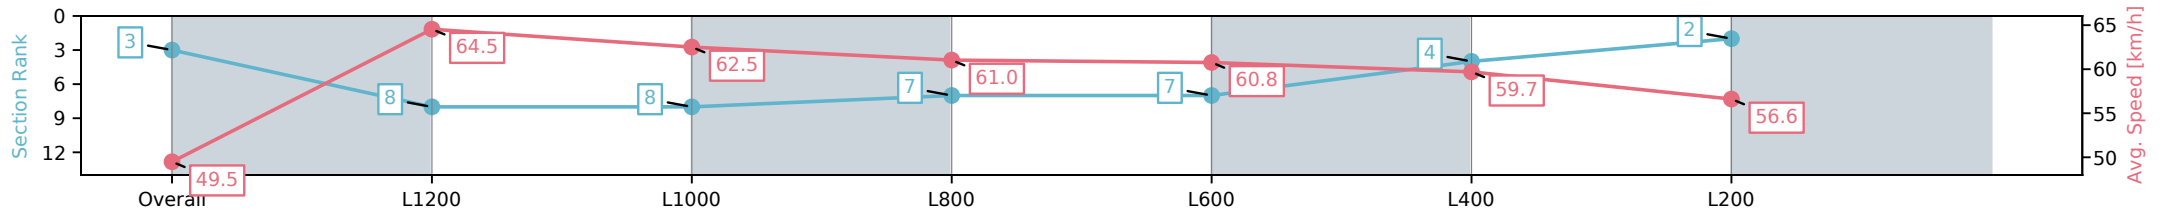

Section	Overall	L1200	L1000	L800	L600	L400	L200
Section Times	1:26.02 [3] (0:14.56)	1:11.46 [8] (0:11.15)	1:00.31 [8] (0:11.59)	0:48.72 [7] (0:11.85)	0:36.87 [7] (0:11.99)	0:24.88 [4] (0:12.15)	0:12.73 [2] (0:12.73)
Average Speed [km/h]	49.5	64.5	62.5	61.0	60.8	59.7	56.6
Top Speed [km/h]	64.2	65.1	64.0	62.1	61.8	60.7	59.0
Avg. Dist. to Rail [m]	2.2	0.8	1.4	1.5	2.4	3.7	4.8
Avg. Stride Freq. [Hz]	2.1	2.1	2.1	2.0	2.1	2.1	2.1
Avg. Stride Length [m]	6.5	8.4	8.1	8.2	7.9	7.8	7.5