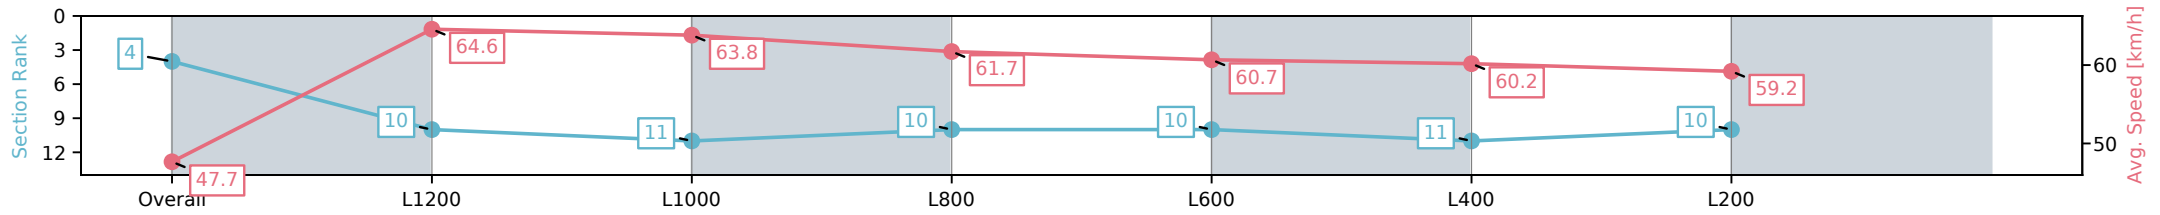

Section	Overall	L1200	L1000	L800	L600	L400	L200
Section Times	1:26.03 [4] (0:15.11)	1:10.92 [10] (0:11.16)	0:59.76 [11] (0:11.44)	0:48.32 [10] (0:11.79)	0:36.53 [10] (0:12.21)	0:24.32 [11] (0:12.16)	0:12.16 [10] (0:12.16)
Average Speed [km/h]	47.7	64.6	63.8	61.7	60.7	60.2	59.2
Top Speed [km/h]	63.2	65.2	64.5	63.4	61.1	60.9	60.5
Avg. Dist. to Rail [m]	3.7	2.3	3.1	4.0	5.2	7.2	8.3
Avg. Stride Freq. [Hz]	2.0	2.2	2.2	2.2	2.2	2.2	2.2
Avg. Stride Length [m]	6.5	8.0	8.0	7.8	7.8	7.7	7.6