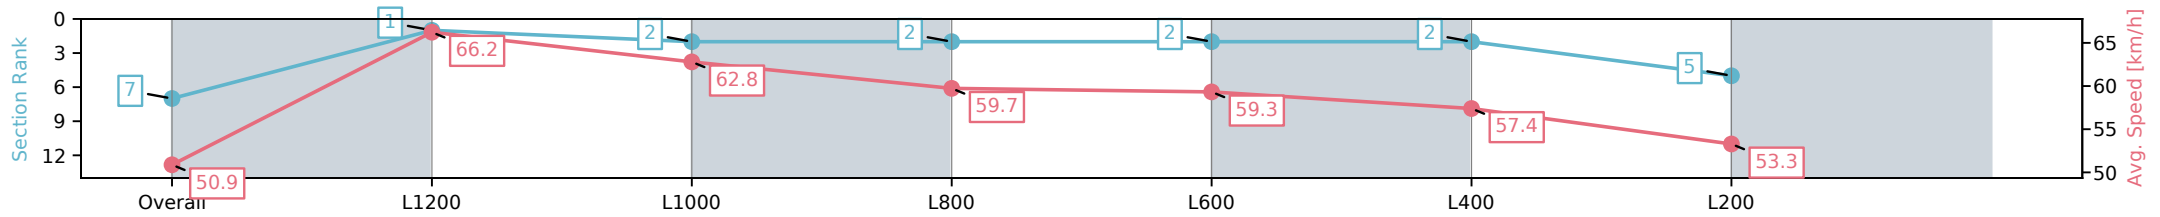

Section	Overall	L1200	L1000	L800	L600	L400	L200
Section Times	1:26.96 [7] (0:14.17)	1:12.79 [1] (0:10.88)	1:01.91 [2] (0:11.60)	0:50.31 [2] (0:12.12)	0:38.19 [2] (0:12.13)	0:26.06 [2] (0:12.54)	0:13.52 [5] (0:13.52)
Average Speed [km/h]	50.9	66.2	62.8	59.7	59.3	57.4	53.3
Top Speed [km/h]	67.2	67.3	64.6	61.9	60.5	59.1	55.7
Avg. Dist. to Rail [m]	9.1	3.5	2.5	2.5	0.8	2.5	6.5
Avg. Stride Freq. [Hz]	2.2	2.4	2.3	2.3	2.4	2.3	2.2
Avg. Stride Length [m]	6.3	7.7	7.5	7.1	7.0	6.8	6.8