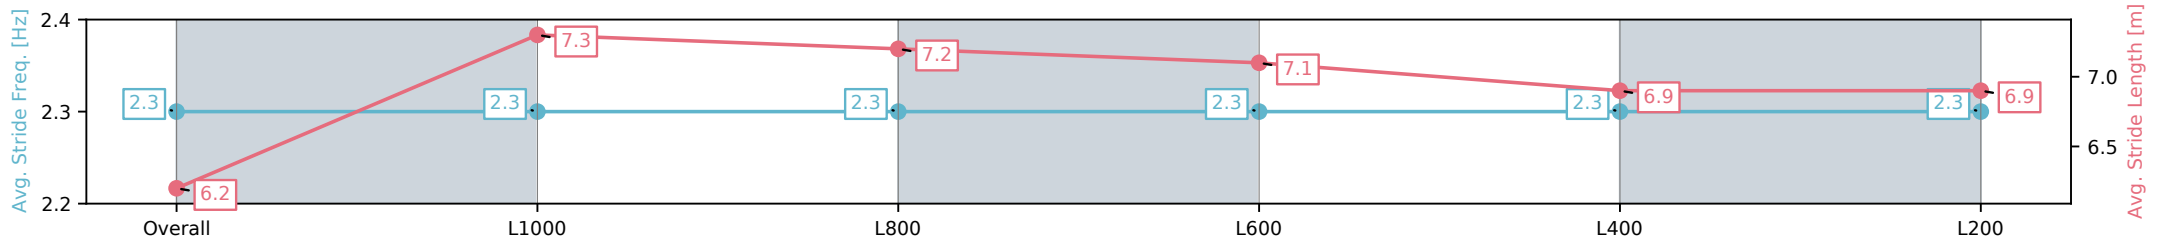

- [] Ranking at each section and finish
- :-:- No data available at this section
- NA No data available

Horse/Jockey Name	SEAFARING/Jessica Eaton
Finish Rank	10
Fastest Section Time (Section)	0:11.44 (L800)
Top Speed [km/h] (Section)	65.7 (Overall)
Race State	Finished

Morphettville Parks SA - Professional

Race 8: Dominant Handicap - 1250m

09 November 2024 - 4:53PM

Track Rating: Good 4, Weather: Fine, Rail Position: +9m 1000m-W/
Post, +6m Remainder

Section	Overall	L1000	L800	L600	L400	L200
Section Times	1:16.74 [10] (0:17.31)	0:59.43 [5] (0:11.44)	0:47.99 [5] (0:11.48)	0:36.51 [5] (0:11.90)	0:24.61 [6] (0:12.06)	0:12.55 [11] (0:12.55)
Average Speed [km/h]	52.0	63.7	63.3	61.7	60.4	57.4
Top Speed [km/h]	64.0	65.7	63.8	62.4	60.9	60.5
Avg. Dist. to Rail [m]	3.2	2.8	3.2	3.7	6.6	8.4
Avg. Stride Freq. [Hz]	2.3	2.3	2.3	2.3	2.3	2.3
Avg. Stride Length [m]	6.2	7.3	7.2	7.1	6.9	6.9

- [] Ranking at each section and finish
- :-:- No data available at this section
- NA No data available

Horse/Jockey Name	SHUTTLE RUN/Kayla Crowther
Finish Rank	11
Fastest Section Time (Section)	0:11.46 (L800)
Top Speed [km/h] (Section)	65.2 (Overall)
Race State	Finished