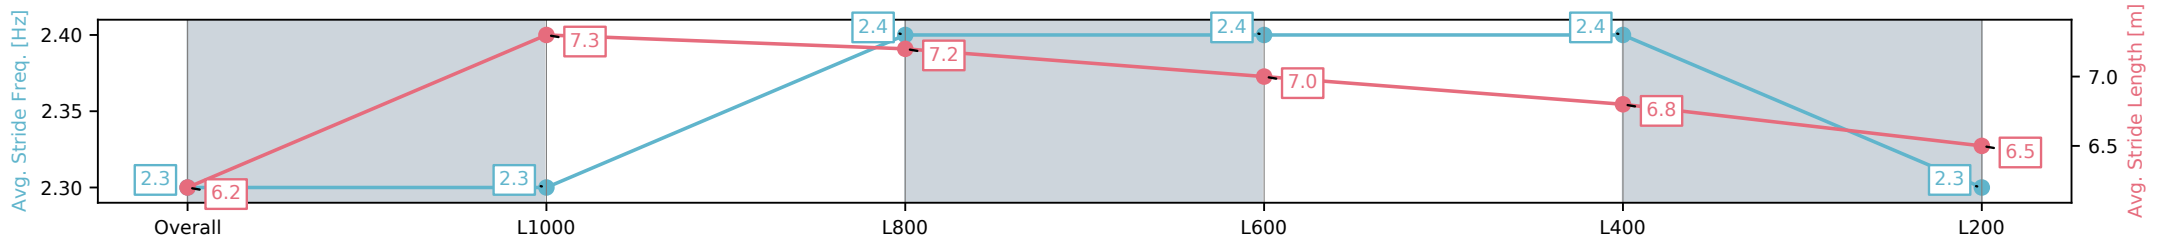

- [] Ranking at each section and finish
- :-:- No data available at this section
- NA No data available

Horse/Jockey Name	THE ICE CUTTER/Justin Potter
Finish Rank	9
Fastest Section Time (Section)	0:11.45 (L600)
Top Speed [km/h] (Section)	69.9 (L400)
Race State	Finished

Morphettville Parks SA - Professional

Race 8: Dominant Handicap - 1250m

09 November 2024 - 4:53PM

Track Rating: Good 4, Weather: Fine, Rail Position: +9m 1000m-W/
Post, +6m Remainder

Section	Overall	L1000	L800	L600	L400	L200
Section Times	1:16.47 [9] (0:17.47)	0:59.00 [8] (0:11.73)	0:47.27 [9] (0:11.45)	0:35.82 [10] (0:11.62)	0:24.20 [8] (0:11.73)	0:12.47 [7] (0:12.47)
Average Speed [km/h]	51.6	62.0	63.4	62.9	61.7	57.7
Top Speed [km/h]	63.2	62.3	64.4	64.0	64.0	69.9
Avg. Dist. to Rail [m]	4.7	2.3	2.9	2.6	2.7	1.9
Avg. Stride Freq. [Hz]	2.3	2.3	2.4	2.4	2.4	2.3
Avg. Stride Length [m]	6.2	7.3	7.2	7.0	6.8	6.5

- [] Ranking at each section and finish
- :-:- No data available at this section
- NA No data available

Horse/Jockey Name	SEAFARING/Jessica Eaton
Finish Rank	10
Fastest Section Time (Section)	0:11.44 (L800)
Top Speed [km/h] (Section)	65.7 (Overall)
Race State	Finished