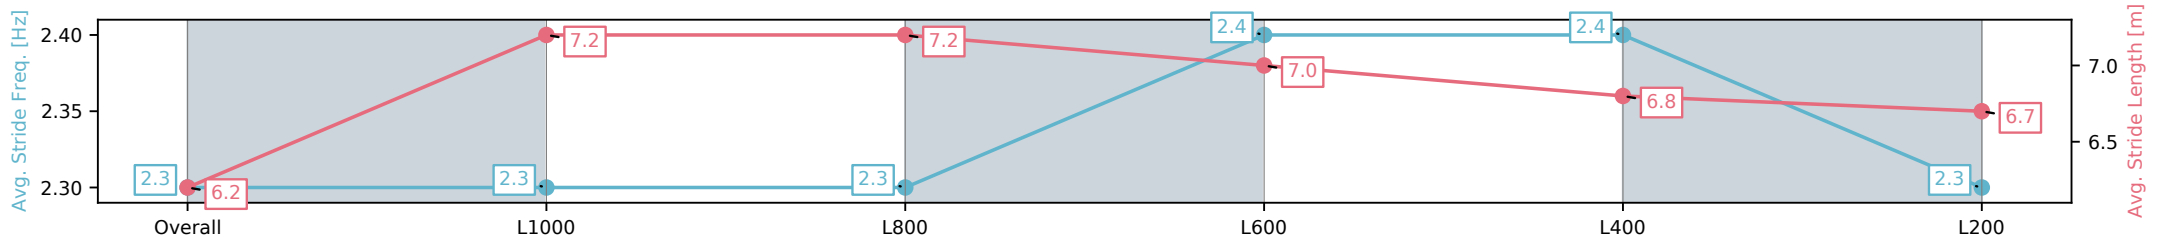

- [] Ranking at each section and finish
- :-:- No data available at this section
- NA No data available

Horse/Jockey Name	SHUTTLE RUN/Kayla Crowther
Finish Rank	11
Fastest Section Time (Section)	0:11.46 (L800)
Top Speed [km/h] (Section)	65.2 (Overall)
Race State	Finished

Morphettville Parks SA - Professional

Race 8: Dominant Handicap - 1250m

09 November 2024 - 4:53PM

Track Rating: Good 4, Weather: Fine, Rail Position: +9m 1000m-W/ Post, +6m Remainder

Section	Overall	L1000	L800	L600	L400	L200
Section Times	1:16.89 [11] (0:17.05)	0:59.84 [3] (0:11.46)	0:48.38 [3] (0:11.50)	0:36.88 [4] (0:11.84)	0:25.04 [4] (0:12.09)	0:12.95 [6] (0:12.95)
Average Speed [km/h]	52.9	63.7	63.1	62.0	60.1	55.6
Top Speed [km/h]	65.2	64.9	64.3	62.2	62.0	58.2
Avg. Dist. to Rail [m]	6.8	3.1	3.2	3.4	4.9	4.3
Avg. Stride Freq. [Hz]	2.3	2.3	2.3	2.4	2.4	2.3
Avg. Stride Length [m]	6.2	7.2	7.2	7.0	6.8	6.7

- [] Ranking at each section and finish
- :-:- No data available at this section
- NA No data available