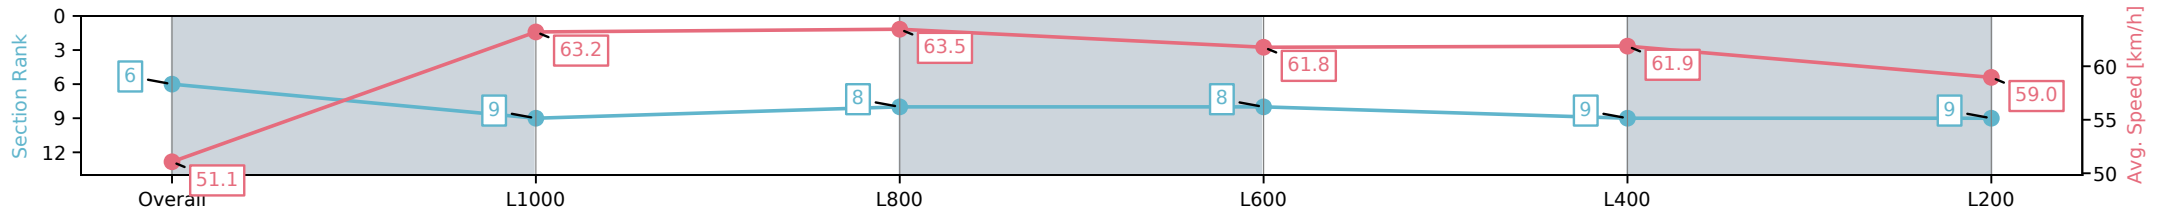

Morphettville Parks SA - Professional

Race 8: Dominant Handicap - 1250m

09 November 2024 - 4:53PM

Track Rating: Good 4, Weather: Fine, Rail Position: +9m 1000m-W/
Post, +6m Remainder

Section	Overall	L1000	L800	L600	L400	L200
Section Times	1:16.29 [6] (0:17.64)	0:58.65 [9] (0:11.43)	0:47.22 [8] (0:11.40)	0:35.82 [8] (0:11.85)	0:23.97 [9] (0:11.75)	0:12.22 [9] (0:12.22)
Average Speed [km/h]	51.1	63.2	63.5	61.8	61.9	59.0
Top Speed [km/h]	64.1	64.3	64.8	63.9	62.7	61.7
Avg. Dist. to Rail [m]	1.4	1.1	1.8	3.0	5.7	7.2
Avg. Stride Freq. [Hz]	2.3	2.4	2.4	2.4	2.4	2.3
Avg. Stride Length [m]	6.2	7.4	7.4	7.2	7.2	7.1