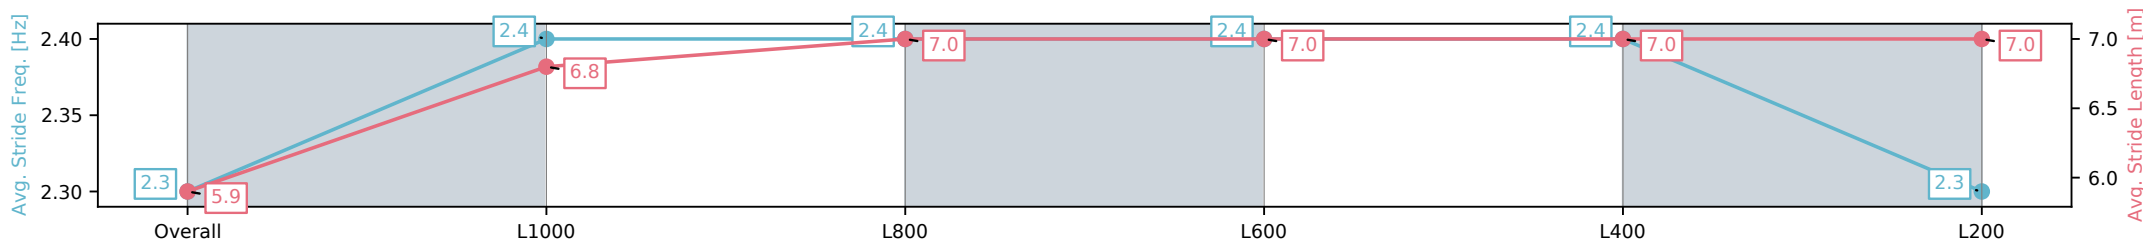

Morphettville Parks SA - Professional

Race 8: Dominant Handicap - 1250m

09 November 2024 - 4:53PM

Track Rating: Good 4, Weather: Fine, Rail Position: +9m 1000m-W/ Post, +6m Remainder

Section	Overall	L1000	L800	L600	L400	L200
Section Times	1:16.06 [2] (0:17.79)	0:58.27 [11] (0:11.72)	0:46.55 [11] (0:11.51)	0:35.04 [11] (0:11.52)	0:23.52 [11] (0:11.56)	0:11.96 [10] (0:11.96)
Average Speed [km/h]	50.7	62.3	63.1	63.8	63.3	60.3
Top Speed [km/h]	64.7	64.0	64.1	64.2	63.7	62.8
Avg. Dist. to Rail [m]	6.1	2.8	3.5	3.9	9.9	14.3
Avg. Stride Freq. [Hz]	2.3	2.4	2.4	2.4	2.4	2.3
Avg. Stride Length [m]	5.9	6.8	7.0	7.0	7.0	7.0