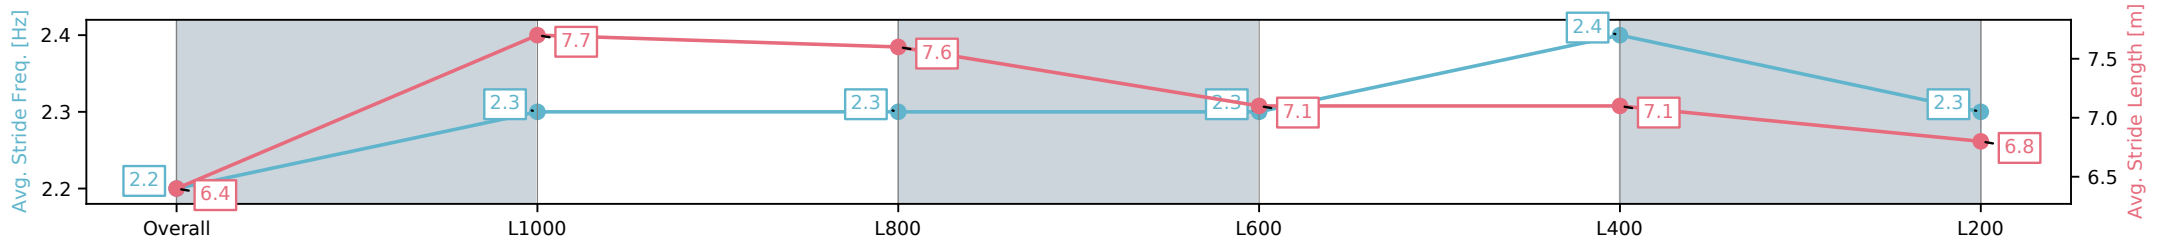

Morphettville Parks SA - Professional

Race 8: Dominant Handicap - 1250m

09 November 2024 - 4:53PM

Track Rating: Good 4, Weather: Fine, Rail Position: +9m 1000m-W/ Post, +6m Remainder

Section	Overall	L1000	L800	L600	L400	L200
Section Times	1:16.19 [4] (0:17.18)	0:59.01 [4] (0:11.42)	0:47.59 [4] (0:11.38)	0:36.21 [3] (0:11.73)	0:24.48 [3] (0:11.82)	0:12.66 [3] (0:12.66)
Average Speed [km/h]	52.4	63.4	63.6	62.1	61.3	56.9
Top Speed [km/h]	64.1	64.1	64.4	63.0	62.5	60.0
Avg. Dist. to Rail [m]	2.9	1.5	2.0	2.4	4.0	5.8
Avg. Stride Freq. [Hz]	2.2	2.3	2.3	2.3	2.4	2.3
Avg. Stride Length [m]	6.4	7.7	7.6	7.1	7.1	6.8