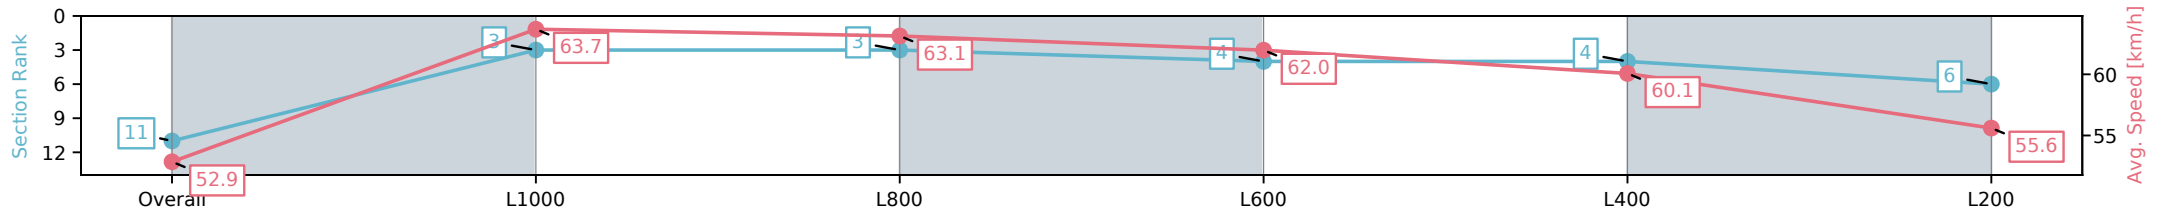

Morphettville Parks SA - Professional

Race 8: Dominant Handicap - 1250m

09 November 2024 - 4:53PM

Track Rating: Good 4, Weather: Fine, Rail Position: +9m 1000m-W/ Post, +6m Remainder

Section	Overall	L1000	L800	L600	L400	L200
Section Times	1:16.89 [11] (0:17.05)	0:59.84 [3] (0:11.46)	0:48.38 [3] (0:11.50)	0:36.88 [4] (0:11.84)	0:25.04 [4] (0:12.09)	0:12.95 [6] (0:12.95)
Average Speed [km/h]	52.9	63.7	63.1	62.0	60.1	55.6
Top Speed [km/h]	65.2	64.9	64.3	62.2	62.0	58.2
Avg. Dist. to Rail [m]	6.8	3.1	3.2	3.4	4.9	4.3
Avg. Stride Freq. [Hz]	2.3	2.3	2.3	2.4	2.4	2.3
Avg. Stride Length [m]	6.2	7.2	7.2	7.0	6.8	6.7