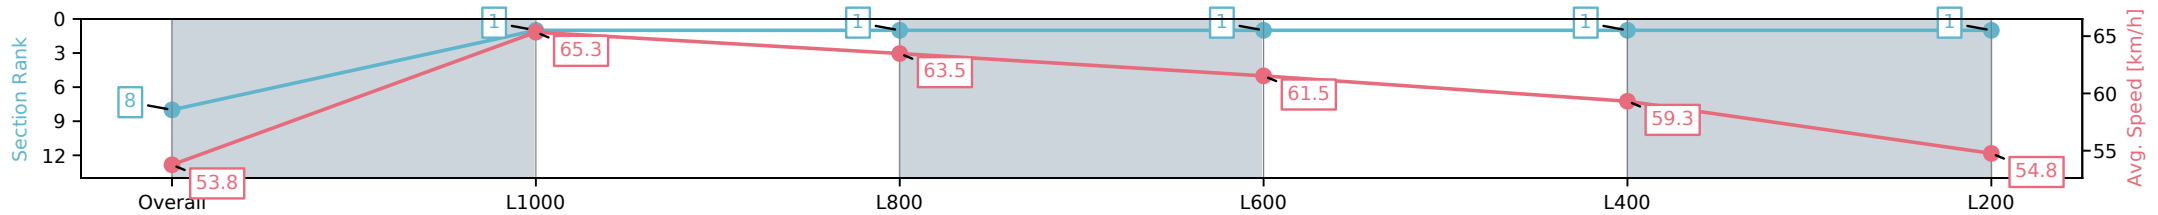

Morphettville Parks SA - Professional

Race 8: Dominant Handicap - 1250m

09 November 2024 - 4:53PM

Track Rating: Good 4, Weather: Fine, Rail Position: +9m 1000m-W/ Post, +6m Remainder

Section	Overall	L1000	L800	L600	L400	L200
Section Times	1:16.43 [8] (0:16.79)	0:59.64 [1] (0:11.12)	0:48.52 [1] (0:11.38)	0:37.14 [1] (0:11.81)	0:25.33 [1] (0:12.20)	0:13.13 [1] (0:13.13)
Average Speed [km/h]	53.8	65.3	63.5	61.5	59.3	54.8
Top Speed [km/h]	68.8	67.1	64.4	62.5	60.9	58.3
Avg. Dist. to Rail [m]	8.4	1.9	2.0	1.9	1.9	2.5
Avg. Stride Freq. [Hz]	2.2	2.3	2.3	2.3	2.3	2.2
Avg. Stride Length [m]	6.5	7.5	7.4	7.2	7.2	6.9