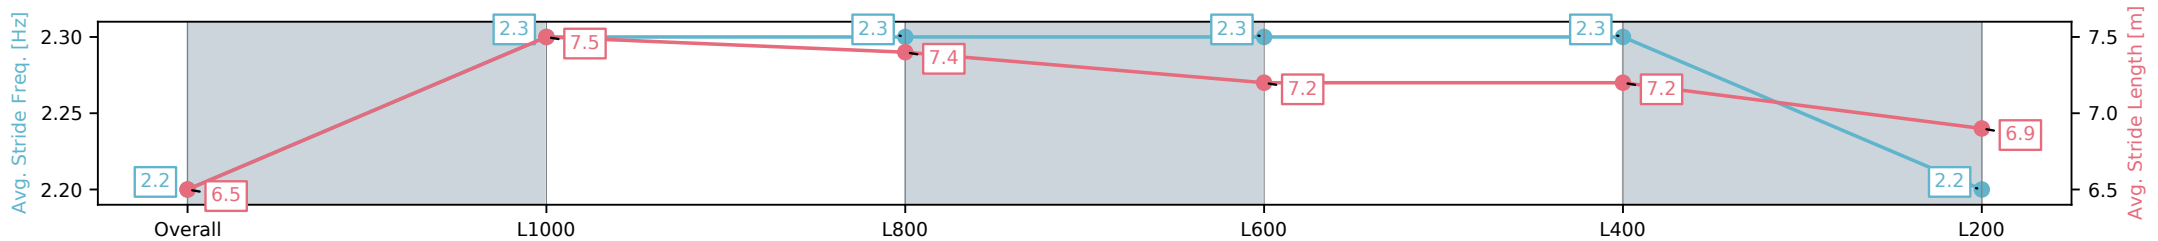

Morphettville Parks SA - Professional

Race 8: Dominant Handicap - 1250m

09 November 2024 - 4:53PM

Track Rating: Good 4, Weather: Fine, Rail Position: +9m 1000m-W/ Post, +6m Remainder

Section	Overall	L1000	L800	L600	L400	L200
Section Times	1:16.43 [8] (0:16.79)	0:59.64 [1] (0:11.12)	0:48.52 [1] (0:11.38)	0:37.14 [1] (0:11.81)	0:25.33 [1] (0:12.20)	0:13.13 [1] (0:13.13)
Average Speed [km/h]	53.8	65.3	63.5	61.5	59.3	54.8
Top Speed [km/h]	68.8	67.1	64.4	62.5	60.9	58.3
Avg. Dist. to Rail [m]	8.4	1.9	2.0	1.9	1.9	2.5
Avg. Stride Freq. [Hz]	2.2	2.3	2.3	2.3	2.3	2.2
Avg. Stride Length [m]	6.5	7.5	7.4	7.2	7.2	6.9

- [] Ranking at each section and finish
- :-:- No data available at this section
- NA No data available

Horse/Jockey Name	THE ICE CUTTER/Justin Potter
Finish Rank	9
Fastest Section Time (Section)	0:11.45 (L600)
Top Speed [km/h] (Section)	69.9 (L400)
Race State	Finished