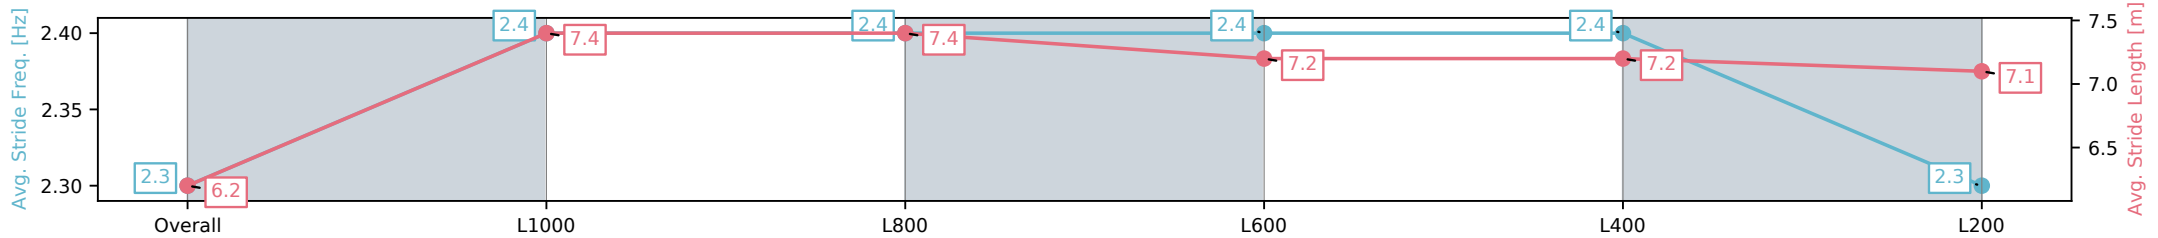

Morphettville Parks SA - Professional

Race 8: Dominant Handicap - 1250m

09 November 2024 - 4:53PM

Track Rating: Good 4, Weather: Fine, Rail Position: +9m 1000m-W/
Post, +6m Remainder

Section	Overall	L1000	L800	L600	L400	L200
Section Times	1:16.29 [6] (0:17.64)	0:58.65 [9] (0:11.43)	0:47.22 [8] (0:11.40)	0:35.82 [8] (0:11.85)	0:23.97 [9] (0:11.75)	0:12.22 [9] (0:12.22)
Average Speed [km/h]	51.1	63.2	63.5	61.8	61.9	59.0
Top Speed [km/h]	64.1	64.3	64.8	63.9	62.7	61.7
Avg. Dist. to Rail [m]	1.4	1.1	1.8	3.0	5.7	7.2
Avg. Stride Freq. [Hz]	2.3	2.4	2.4	2.4	2.4	2.3
Avg. Stride Length [m]	6.2	7.4	7.4	7.2	7.2	7.1