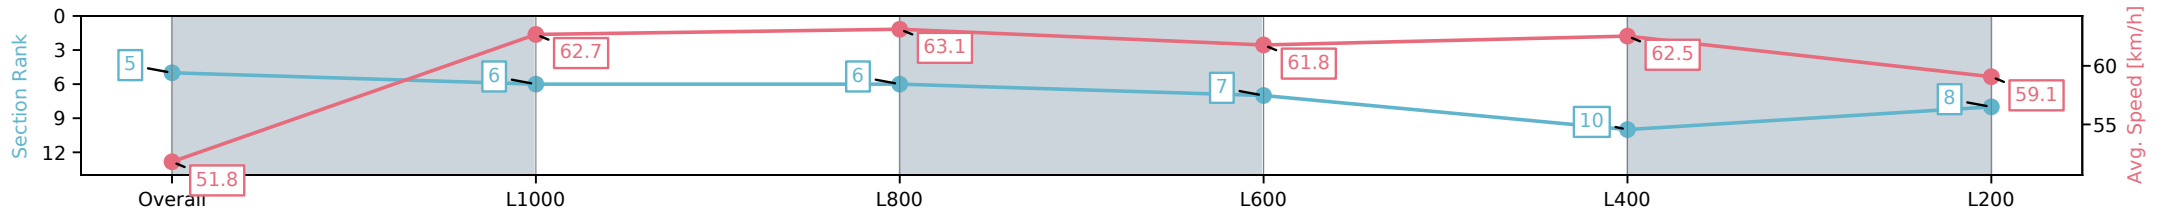

Morphettville Parks SA - Professional

Race 8: Dominant Handicap - 1250m

09 November 2024 - 4:53PM

Track Rating: Good 4, Weather: Fine, Rail Position: +9m 1000m-W/ Post, +6m Remainder

Section	Overall	L1000	L800	L600	L400	L200
Section Times	1:16.24 [5] (0:17.37)	0:58.87 [6] (0:11.61)	0:47.26 [6] (0:11.49)	0:35.77 [7] (0:11.92)	0:23.85 [10] (0:11.66)	0:12.19 [8] (0:12.19)
Average Speed [km/h]	51.8	62.7	63.1	61.8	62.5	59.1
Top Speed [km/h]	65.0	63.8	63.8	63.1	63.0	61.9
Avg. Dist. to Rail [m]	2.6	2.4	3.0	3.9	7.6	8.5
Avg. Stride Freq. [Hz]	2.3	2.3	2.3	2.3	2.4	2.3
Avg. Stride Length [m]	6.1	7.2	7.3	7.2	7.0	6.8