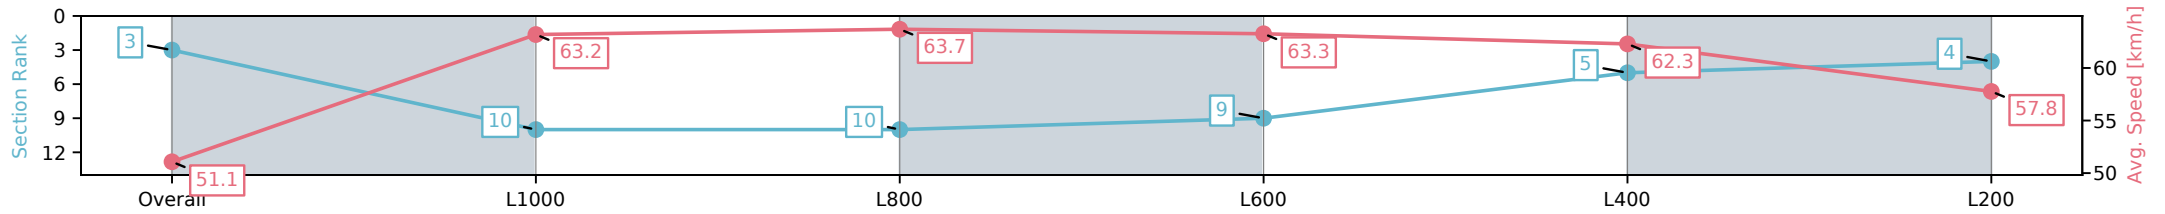

Morphettville Parks SA - Professional

Race 8: Dominant Handicap - 1250m

09 November 2024 - 4:53PM

Track Rating: Good 4, Weather: Fine, Rail Position: +9m 1000m-W/
Post, +6m Remainder

Section	Overall	L1000	L800	L600	L400	L200
Section Times	1:16.17 [3] (0:17.71)	0:58.46 [10] (0:11.50)	0:46.96 [10] (0:11.35)	0:35.61 [9] (0:11.50)	0:24.11 [5] (0:11.65)	0:12.46 [4] (0:12.46)
Average Speed [km/h]	51.1	63.2	63.7	63.3	62.3	57.8
Top Speed [km/h]	64.2	64.2	64.4	63.8	63.9	62.1
Avg. Dist. to Rail [m]	4.9	1.8	1.9	1.9	3.5	3.0
Avg. Stride Freq. [Hz]	2.2	2.4	2.4	2.5	2.5	2.4
Avg. Stride Length [m]	6.1	7.0	7.0	6.8	6.8	6.8