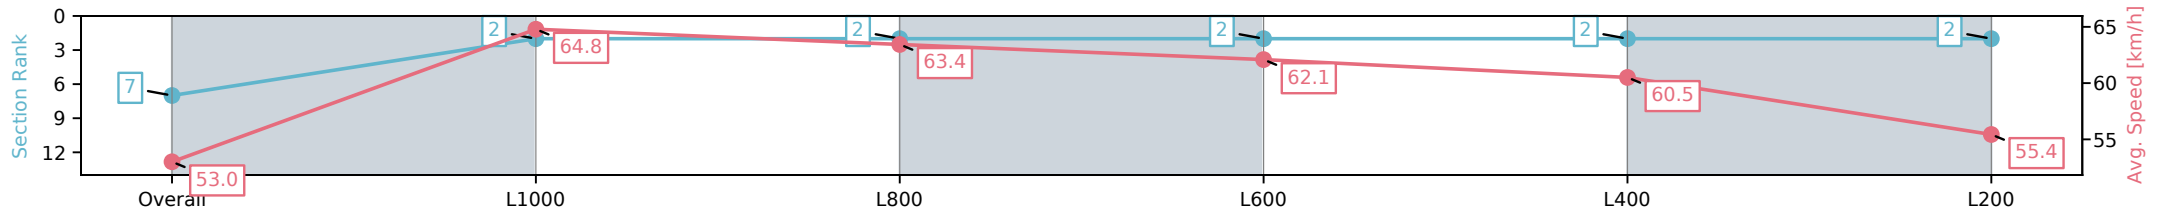

Morphettville Parks SA - Professional

Race 8: Dominant Handicap - 1250m

09 November 2024 - 4:53PM

Track Rating: Good 4, Weather: Fine, Rail Position: +9m 1000m-W/
Post, +6m Remainder

Section	Overall	L1000	L800	L600	L400	L200
Section Times	1:16.31 [7] (0:17.01)	0:59.30 [2] (0:11.20)	0:48.10 [2] (0:11.39)	0:36.71 [2] (0:11.76)	0:24.95 [2] (0:11.96)	0:12.99 [2] (0:12.99)
Average Speed [km/h]	53.0	64.8	63.4	62.1	60.5	55.4
Top Speed [km/h]	65.6	65.2	64.6	63.2	62.0	59.2
Avg. Dist. to Rail [m]	4.9	1.8	2.0	2.4	3.2	4.2
Avg. Stride Freq. [Hz]	2.4	2.5	2.4	2.4	2.5	2.4
Avg. Stride Length [m]	6.0	7.3	7.3	6.8	6.6	6.4