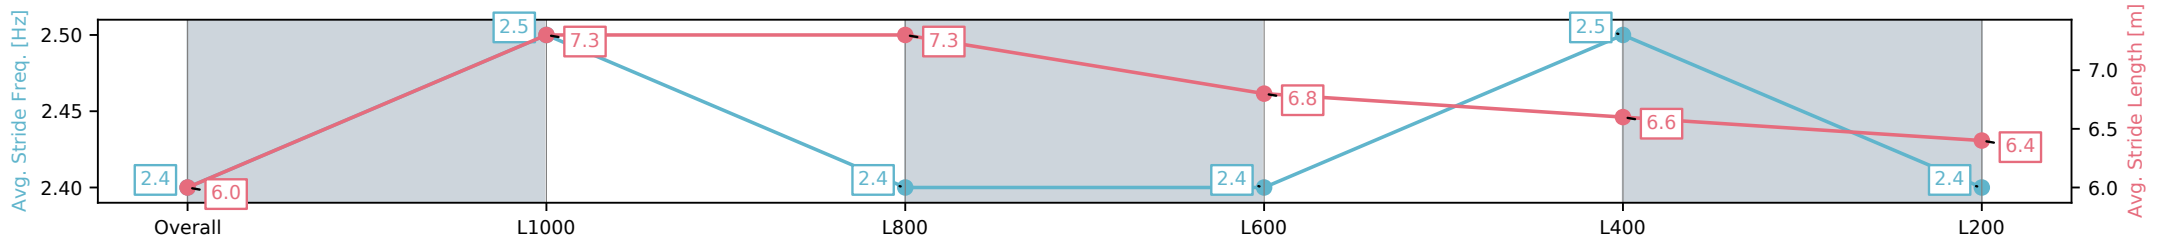

Morphettville Parks SA - Professional

Race 8: Dominant Handicap - 1250m

09 November 2024 - 4:53PM

Track Rating: Good 4, Weather: Fine, Rail Position: +9m 1000m-W/
Post, +6m Remainder

Section	Overall	L1000	L800	L600	L400	L200
Section Times	1:16.31 [7] (0:17.01)	0:59.30 [2] (0:11.20)	0:48.10 [2] (0:11.39)	0:36.71 [2] (0:11.76)	0:24.95 [2] (0:11.96)	0:12.99 [2] (0:12.99)
Average Speed [km/h]	53.0	64.8	63.4	62.1	60.5	55.4
Top Speed [km/h]	65.6	65.2	64.6	63.2	62.0	59.2
Avg. Dist. to Rail [m]	4.9	1.8	2.0	2.4	3.2	4.2
Avg. Stride Freq. [Hz]	2.4	2.5	2.4	2.4	2.5	2.4
Avg. Stride Length [m]	6.0	7.3	7.3	6.8	6.6	6.4