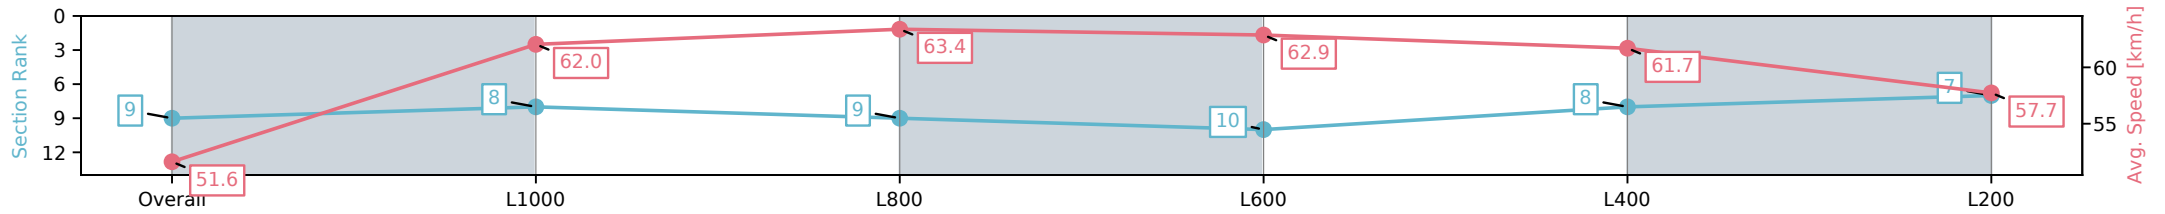

Morphettville Parks SA - Professional

Race 8: Dominant Handicap - 1250m

09 November 2024 - 4:53PM

Track Rating: Good 4, Weather: Fine, Rail Position: +9m 1000m-W/
Post, +6m Remainder

Section	Overall	L1000	L800	L600	L400	L200
Section Times	1:16.47 [9] (0:17.47)	0:59.00 [8] (0:11.73)	0:47.27 [9] (0:11.45)	0:35.82 [10] (0:11.62)	0:24.20 [8] (0:11.73)	0:12.47 [7] (0:12.47)
Average Speed [km/h]	51.6	62.0	63.4	62.9	61.7	57.7
Top Speed [km/h]	63.2	62.3	64.4	64.0	64.0	69.9
Avg. Dist. to Rail [m]	4.7	2.3	2.9	2.6	2.7	1.9
Avg. Stride Freq. [Hz]	2.3	2.3	2.4	2.4	2.4	2.3
Avg. Stride Length [m]	6.2	7.3	7.2	7.0	6.8	6.5

- [] Ranking at each section and finish
- :-:- No data available at this section
- NA No data available

Horse/Jockey Name	SEAFARING/Jessica Eaton
Finish Rank	10
Fastest Section Time (Section)	0:11.44 (L800)
Top Speed [km/h] (Section)	65.7 (Overall)
Race State	Finished