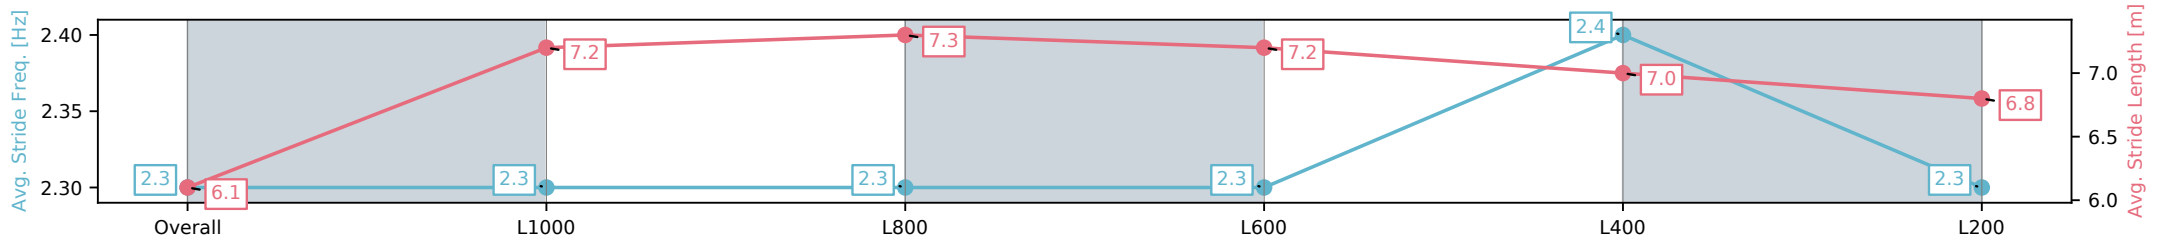

Morphettville Parks SA - Professional

Race 8: Dominant Handicap - 1250m

09 November 2024 - 4:53PM

Track Rating: Good 4, Weather: Fine, Rail Position: +9m 1000m-W/ Post, +6m Remainder

Section	Overall	L1000	L800	L600	L400	L200
Section Times	1:16.24 [5] (0:17.37)	0:58.87 [6] (0:11.61)	0:47.26 [6] (0:11.49)	0:35.77 [7] (0:11.92)	0:23.85 [10] (0:11.66)	0:12.19 [8] (0:12.19)
Average Speed [km/h]	51.8	62.7	63.1	61.8	62.5	59.1
Top Speed [km/h]	65.0	63.8	63.8	63.1	63.0	61.9
Avg. Dist. to Rail [m]	2.6	2.4	3.0	3.9	7.6	8.5
Avg. Stride Freq. [Hz]	2.3	2.3	2.3	2.3	2.4	2.3
Avg. Stride Length [m]	6.1	7.2	7.3	7.2	7.0	6.8