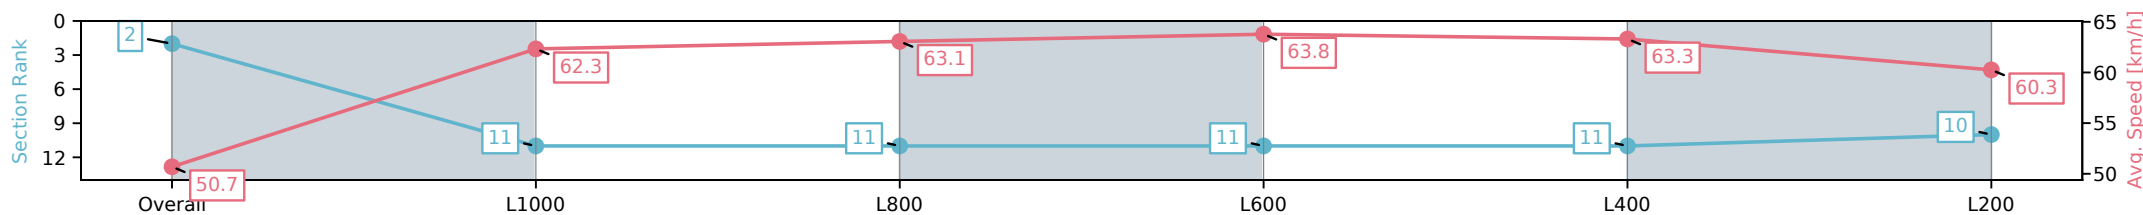

Morphettville Parks SA - Professional

Race 8: Dominant Handicap - 1250m

09 November 2024 - 4:53PM

Track Rating: Good 4, Weather: Fine, Rail Position: +9m 1000m-W/ Post, +6m Remainder

Section	Overall	L1000	L800	L600	L400	L200
Section Times	1:16.06 [2] (0:17.79)	0:58.27 [11] (0:11.72)	0:46.55 [11] (0:11.51)	0:35.04 [11] (0:11.52)	0:23.52 [11] (0:11.56)	0:11.96 [10] (0:11.96)
Average Speed [km/h]	50.7	62.3	63.1	63.8	63.3	60.3
Top Speed [km/h]	64.7	64.0	64.1	64.2	63.7	62.8
Avg. Dist. to Rail [m]	6.1	2.8	3.5	3.9	9.9	14.3
Avg. Stride Freq. [Hz]	2.3	2.4	2.4	2.4	2.4	2.3
Avg. Stride Length [m]	5.9	6.8	7.0	7.0	7.0	7.0