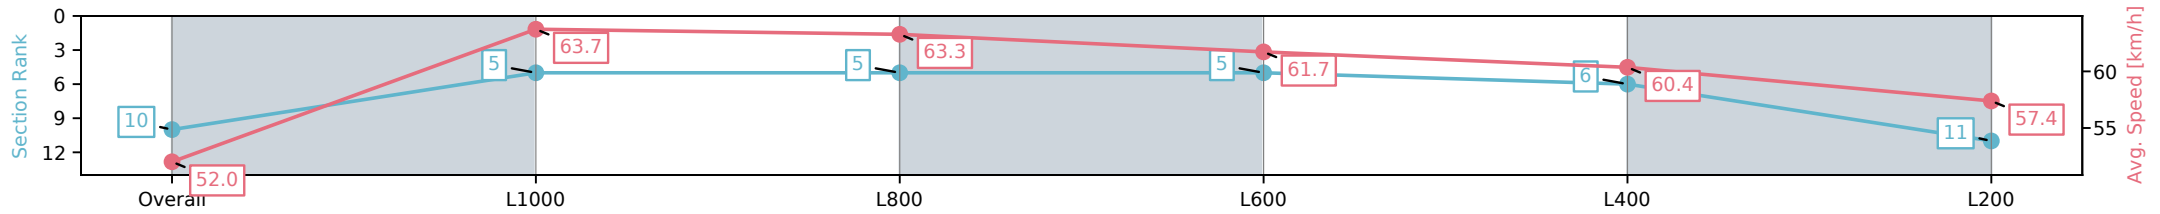

- [] Ranking at each section and finish
- :-:- No data available at this section
- NA No data available

Horse/Jockey Name	SEAFARING/Jessica Eaton
Finish Rank	10
Fastest Section Time (Section)	0:11.44 (L800)
Top Speed [km/h] (Section)	65.7 (Overall)
Race State	Finished

Morphettville Parks SA - Professional

Race 8: Dominant Handicap - 1250m

09 November 2024 - 4:53PM

Track Rating: Good 4, Weather: Fine, Rail Position: +9m 1000m-W/
Post, +6m Remainder

Section	Overall	L1000	L800	L600	L400	L200
Section Times	1:16.74 [10] (0:17.31)	0:59.43 [5] (0:11.44)	0:47.99 [5] (0:11.48)	0:36.51 [5] (0:11.90)	0:24.61 [6] (0:12.06)	0:12.55 [11] (0:12.55)
Average Speed [km/h]	52.0	63.7	63.3	61.7	60.4	57.4
Top Speed [km/h]	64.0	65.7	63.8	62.4	60.9	60.5
Avg. Dist. to Rail [m]	3.2	2.8	3.2	3.7	6.6	8.4
Avg. Stride Freq. [Hz]	2.3	2.3	2.3	2.3	2.3	2.3
Avg. Stride Length [m]	6.2	7.3	7.2	7.1	6.9	6.9