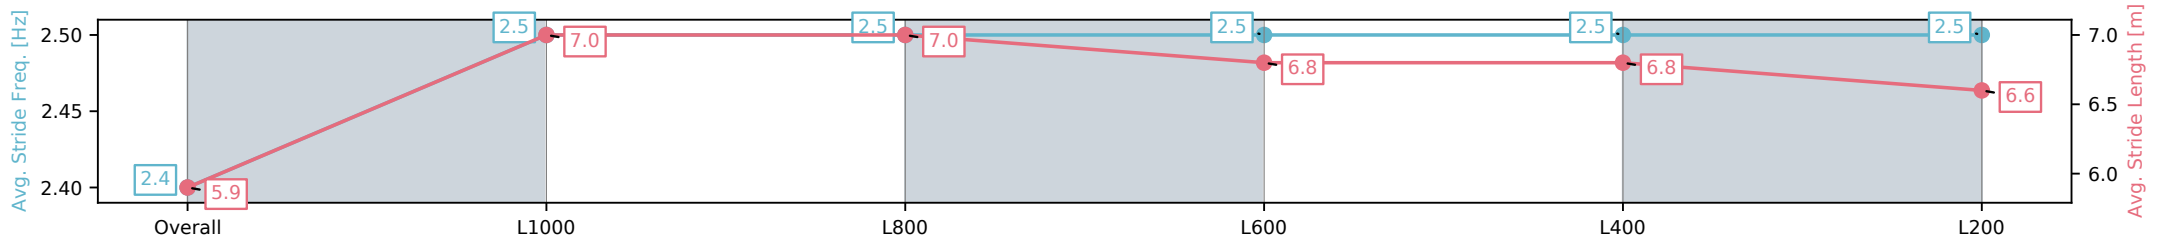

Race 8: Dominant Handicap - 1250m

09 November 2024 - 4:53PM

Track Rating: Good 4, Weather: Fine, Rail Position: +9m 1000m-W/
Post, +6m Remainder

Section	Overall	L1000	L800	L600	L400	L200
Section Times	1:16.00 [1] (0:17.38)	0:58.62 [7] (0:11.68)	0:46.94 [7] (0:11.35)	0:35.59 [6] (0:11.74)	0:23.85 [7] (0:11.61)	0:12.24 [5] (0:12.24)
Average Speed [km/h]	51.9	62.5	64.1	62.9	62.7	58.8
Top Speed [km/h]	65.2	63.2	64.7	64.1	63.5	61.6
Avg. Dist. to Rail [m]	7.5	3.1	3.6	4.6	7.1	7.3
Avg. Stride Freq. [Hz]	2.4	2.5	2.5	2.5	2.5	2.5
Avg. Stride Length [m]	5.9	7.0	7.0	6.8	6.8	6.6