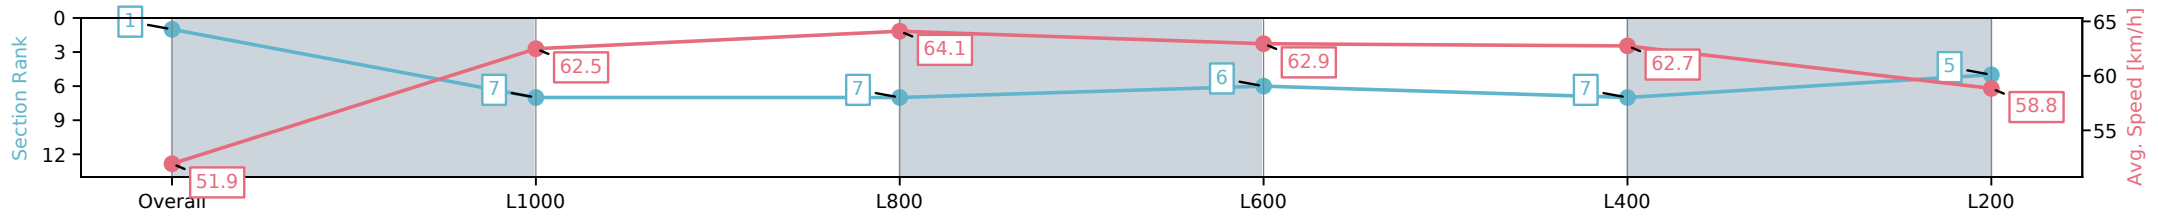

Race 8: Dominant Handicap - 1250m

09 November 2024 - 4:53PM

Track Rating: Good 4, Weather: Fine, Rail Position: +9m 1000m-W/
Post, +6m Remainder

Section	Overall	L1000	L800	L600	L400	L200
Section Times	1:16.00 [1] (0:17.38)	0:58.62 [7] (0:11.68)	0:46.94 [7] (0:11.35)	0:35.59 [6] (0:11.74)	0:23.85 [7] (0:11.61)	0:12.24 [5] (0:12.24)
Average Speed [km/h]	51.9	62.5	64.1	62.9	62.7	58.8
Top Speed [km/h]	65.2	63.2	64.7	64.1	63.5	61.6
Avg. Dist. to Rail [m]	7.5	3.1	3.6	4.6	7.1	7.3
Avg. Stride Freq. [Hz]	2.4	2.5	2.5	2.5	2.5	2.5
Avg. Stride Length [m]	5.9	7.0	7.0	6.8	6.8	6.6