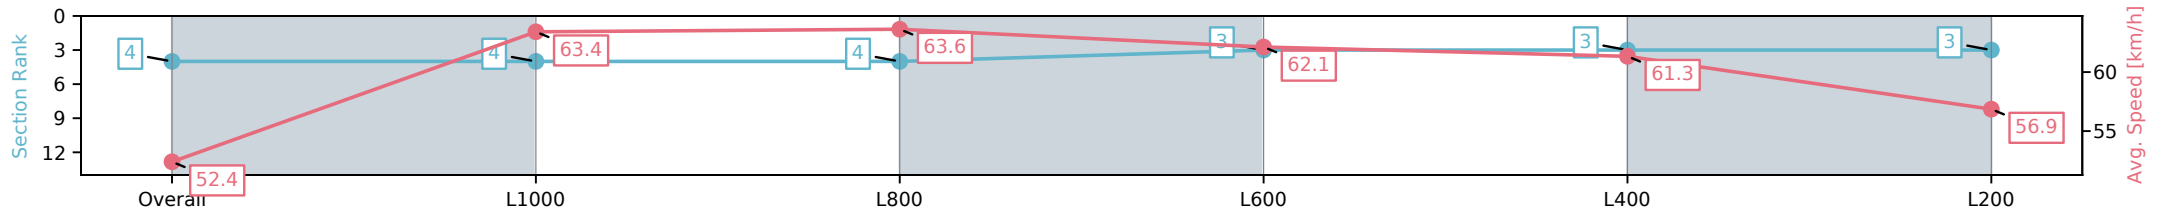

Morphettville Parks SA - Professional

Race 8: Dominant Handicap - 1250m

09 November 2024 - 4:53PM

Track Rating: Good 4, Weather: Fine, Rail Position: +9m 1000m-W/ Post, +6m Remainder

Section	Overall	L1000	L800	L600	L400	L200
Section Times	1:16.19 [4] (0:17.18)	0:59.01 [4] (0:11.42)	0:47.59 [4] (0:11.38)	0:36.21 [3] (0:11.73)	0:24.48 [3] (0:11.82)	0:12.66 [3] (0:12.66)
Average Speed [km/h]	52.4	63.4	63.6	62.1	61.3	56.9
Top Speed [km/h]	64.1	64.1	64.4	63.0	62.5	60.0
Avg. Dist. to Rail [m]	2.9	1.5	2.0	2.4	4.0	5.8
Avg. Stride Freq. [Hz]	2.2	2.3	2.3	2.3	2.4	2.3
Avg. Stride Length [m]	6.4	7.7	7.6	7.1	7.1	6.8