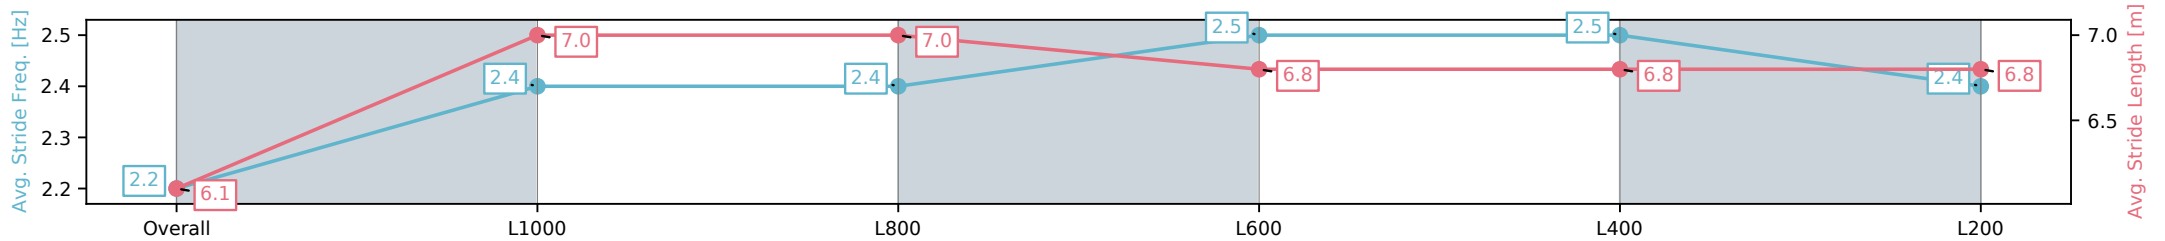

Morphettville Parks SA - Professional

Race 8: Dominant Handicap - 1250m

09 November 2024 - 4:53PM

Track Rating: Good 4, Weather: Fine, Rail Position: +9m 1000m-W/
Post, +6m Remainder

Section	Overall	L1000	L800	L600	L400	L200
Section Times	1:16.17 [3] (0:17.71)	0:58.46 [10] (0:11.50)	0:46.96 [10] (0:11.35)	0:35.61 [9] (0:11.50)	0:24.11 [5] (0:11.65)	0:12.46 [4] (0:12.46)
Average Speed [km/h]	51.1	63.2	63.7	63.3	62.3	57.8
Top Speed [km/h]	64.2	64.2	64.4	63.8	63.9	62.1
Avg. Dist. to Rail [m]	4.9	1.8	1.9	1.9	3.5	3.0
Avg. Stride Freq. [Hz]	2.2	2.4	2.4	2.5	2.5	2.4
Avg. Stride Length [m]	6.1	7.0	7.0	6.8	6.8	6.8