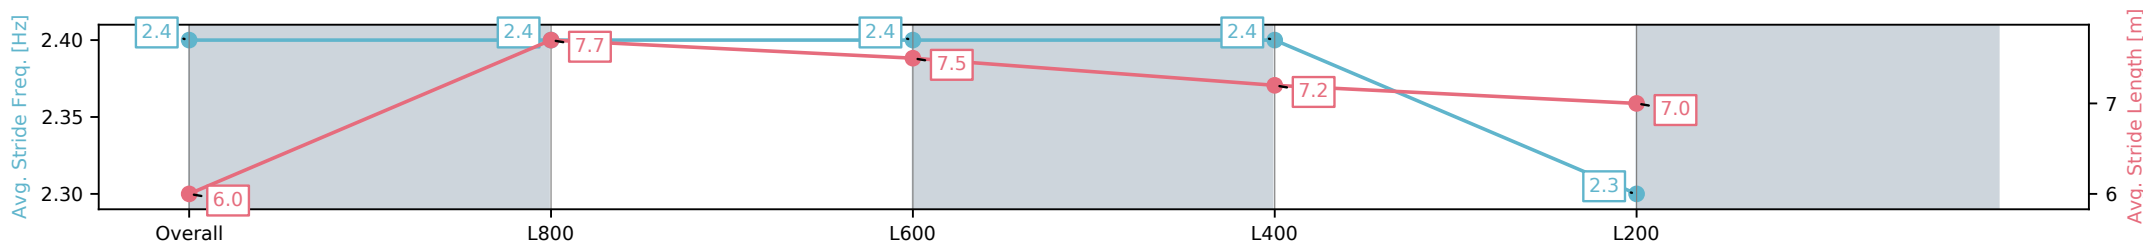

Horse/Jockey Name	RICHD/Samuel Payne
Finish Rank	10
Fastest Section Time (Section)	0:10.68 (L800)
Top Speed [km/h] (Section)	68.4 (Overall)
Race State	Finished

Morphettville Parks SA - Professional
Race 7: Sportsbet Jockey Watch Handicap (Heat of Sportsbet Riziz Series) - 1000m

09 November 2024 - 4:13PM

Track Rating: Good 4, Weather: Fine, Rail Position: +9m 1000m-W/ Post, +6m Remainder

Section	Overall	L800	L600	L400	L200
Section Times	0:59.78 [10] (0:13.96)	0:45.82 [6] (0:10.68)	0:35.14 [7] (0:11.20)	0:23.94 [7] (0:11.71)	0:12.23 [10] (0:12.23)
Average Speed [km/h]	51.5	67.6	64.3	61.6	58.5
Top Speed [km/h]	67.6	68.4	66.5	62.9	60.3
Avg. Dist. to Rail [m]	3.4	1.9	0.3	0.9	1.7
Avg. Stride Freq. [Hz]	2.4	2.4	2.4	2.4	2.3
Avg. Stride Length [m]	6.0	7.7	7.5	7.2	7.0

- [ ] Ranking at each section and finish
- -:-:- No data available at this section
- NA No data available