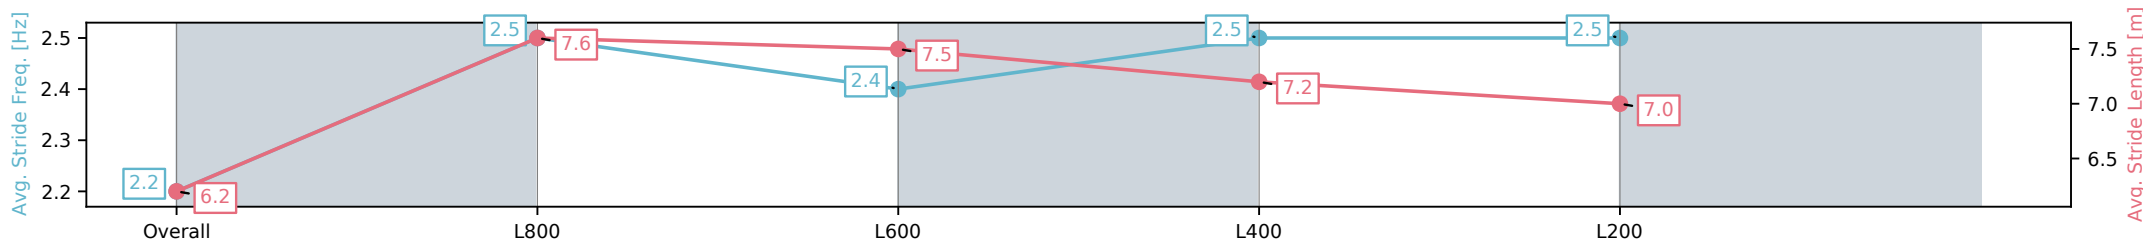

Horse/Jockey Name	HOWL/Justin Potter
Finish Rank	2
Fastest Section Time (Section)	0:10.71 (L800)
Top Speed [km/h] (Section)	69.1 (Overall)
Race State	Finished

Morphettville Parks SA - Professional
Race 7: Sportsbet Jockey Watch Handicap (Heat of Sportsbet Riziz Series) - 1000m

09 November 2024 - 4:13PM

Track Rating: Good 4, Weather: Fine, Rail Position: +9m 1000m-W/
Post, +6m Remainder

Section	Overall	L800	L600	L400	L200
Section Times	0:58.93 [2] (0:14.28)	0:44.65 [12] (0:10.71)	0:33.94 [11] (0:11.19)	0:22.75 [11] (0:11.28)	0:11.47 [8] (0:11.47)
Average Speed [km/h]	50.4	68.1	65.6	64.2	62.3
Top Speed [km/h]	67.2	69.1	67.7	65.3	64.0
Avg. Dist. to Rail [m]	7.7	5.0	3.4	3.4	5.2
Avg. Stride Freq. [Hz]	2.2	2.5	2.4	2.5	2.5
Avg. Stride Length [m]	6.2	7.6	7.5	7.2	7.0

- [ ] Ranking at each section and finish
- -:-:- No data available at this section
- NA No data available