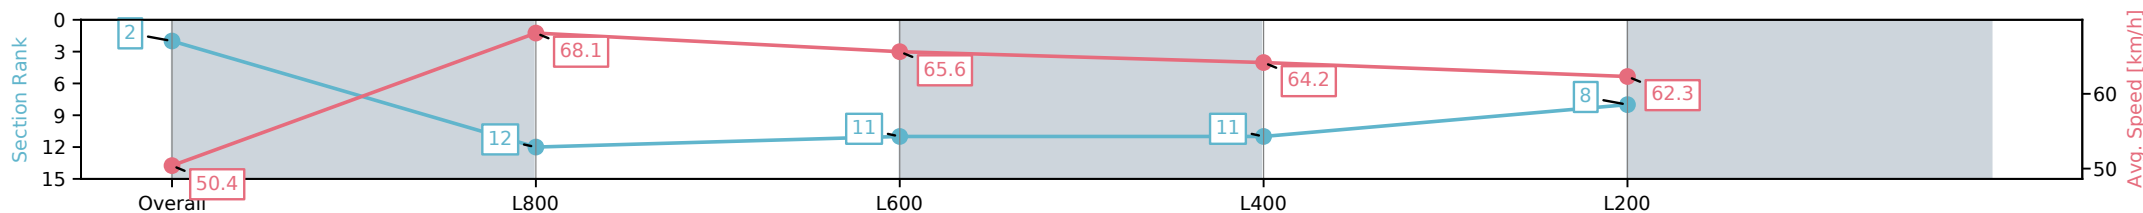

Horse/Jockey Name	HOWL/Justin Potter
Finish Rank	2
Fastest Section Time (Section)	0:10.71 (L800)
Top Speed [km/h] (Section)	69.1 (Overall)
Race State	Finished

Morphettville Parks SA - Professional
Race 7: Sportsbet Jockey Watch Handicap (Heat of Sportsbet Riziz Series) - 1000m

09 November 2024 - 4:13PM

Track Rating: Good 4, Weather: Fine, Rail Position: +9m 1000m-W/
Post, +6m Remainder

Section	Overall	L800	L600	L400	L200
Section Times	0:58.93 [2] (0:14.28)	0:44.65 [12] (0:10.71)	0:33.94 [11] (0:11.19)	0:22.75 [11] (0:11.28)	0:11.47 [8] (0:11.47)
Average Speed [km/h]	50.4	68.1	65.6	64.2	62.3
Top Speed [km/h]	67.2	69.1	67.7	65.3	64.0
Avg. Dist. to Rail [m]	7.7	5.0	3.4	3.4	5.2
Avg. Stride Freq. [Hz]	2.2	2.5	2.4	2.5	2.5
Avg. Stride Length [m]	6.2	7.6	7.5	7.2	7.0

- [ ] Ranking at each section and finish
- -:-:- No data available at this section
- NA No data available