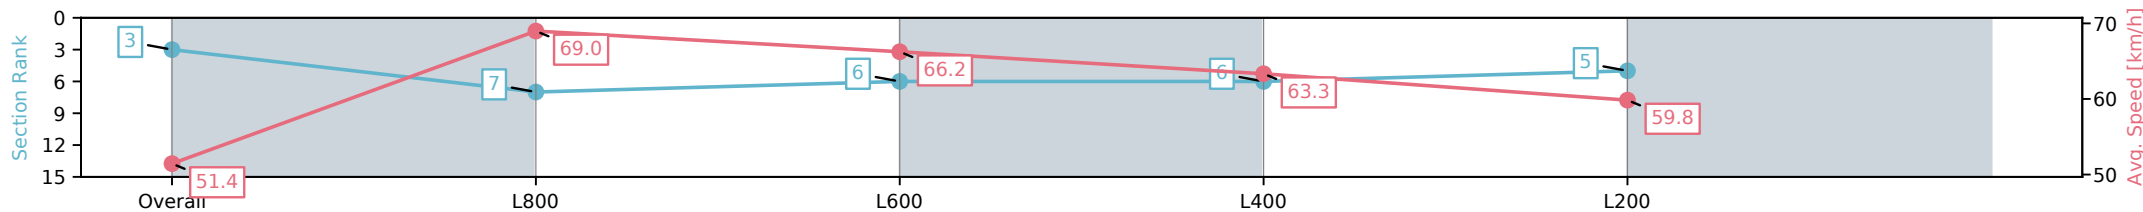

Horse/Jockey Name	LOVELY LOOKIN'/Jason Holder
Finish Rank	3
Fastest Section Time (Section)	0:10.56 (L800)
Top Speed [km/h] (Section)	69.7 (Overall)
Race State	Finished

Morphettville Parks SA - Professional
Race 7: Sportsbet Jockey Watch Handicap (Heat of Sportsbet Riziz Series) - 1000m

09 November 2024 - 4:13PM

Track Rating: Good 4, Weather: Fine, Rail Position: +9m 1000m-W/
Post, +6m Remainder

Section	Overall	L800	L600	L400	L200
Section Times	0:59.09 [3] (0:13.99)	0:45.10 [7] (0:10.56)	0:34.53 [6] (0:11.12)	0:23.41 [6] (0:11.46)	0:11.95 [5] (0:11.95)
Average Speed [km/h]	51.4	69.0	66.2	63.3	59.8
Top Speed [km/h]	68.0	69.7	68.7	65.3	62.3
Avg. Dist. to Rail [m]	8.3	4.9	3.7	6.1	5.8
Avg. Stride Freq. [Hz]	2.4	2.5	2.5	2.5	2.5
Avg. Stride Length [m]	5.9	7.5	7.3	7.0	6.6

- [ ] Ranking at each section and finish
- -:-:- No data available at this section
- NA No data available