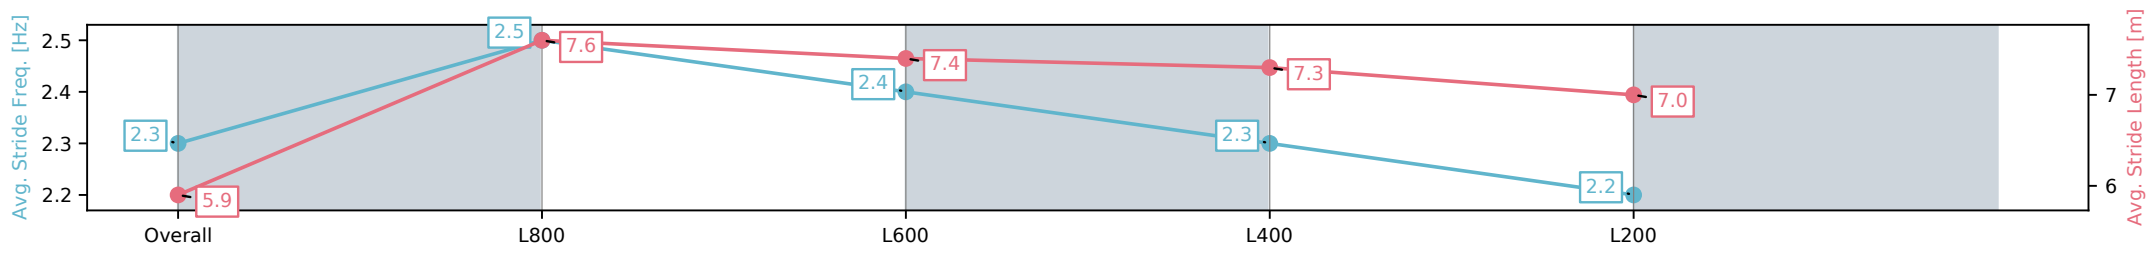

Section	Overall	L800	L600	L400	L200
Section Times	1:00.80 [12] (0:14.25)	0:46.55 [11] (0:10.80)	0:35.75 [12] (0:11.28)	0:24.47 [12] (0:11.78)	0:12.69 [12] (0:12.69)
Average Speed [km/h]	50.5	67.0	64.3	61.3	56.2
Top Speed [km/h]	65.8	68.8	67.2	63.5	59.6
Avg. Dist. to Rail [m]	5.6	2.7	1.3	2.2	1.9
Avg. Stride Freq. [Hz]	2.3	2.5	2.4	2.3	2.2
Avg. Stride Length [m]	5.9	7.6	7.4	7.3	7.0