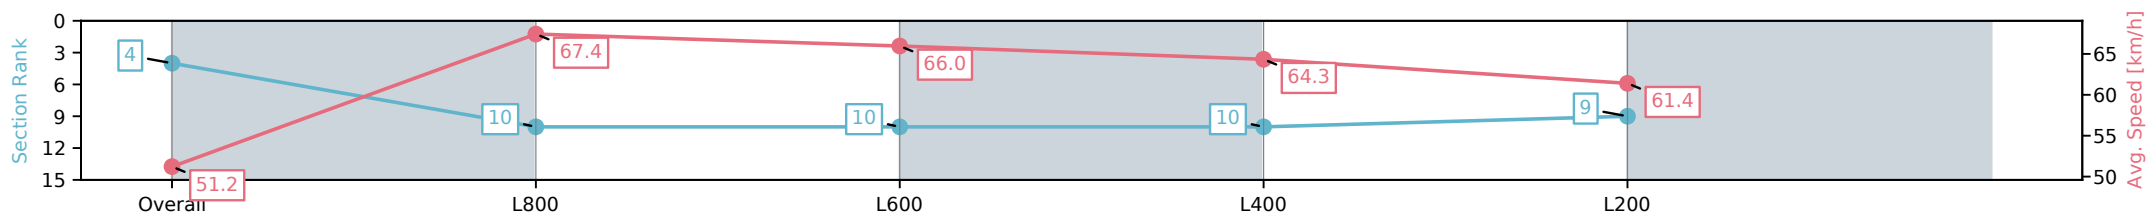

Section	Overall	L800	L600	L400	L200
Section Times	0:59.10 [4] (0:14.12)	0:44.98 [10] (0:10.82)	0:34.16 [10] (0:11.23)	0:22.93 [10] (0:11.28)	0:11.64 [9] (0:11.64)
Average Speed [km/h]	51.2	67.4	66.0	64.3	61.4
Top Speed [km/h]	67.5	68.0	67.3	66.2	63.1
Avg. Dist. to Rail [m]	10.9	6.0	4.6	6.4	8.9
Avg. Stride Freq. [Hz]	2.4	2.6	2.6	2.5	2.4
Avg. Stride Length [m]	5.7	7.0	7.1	7.1	7.0