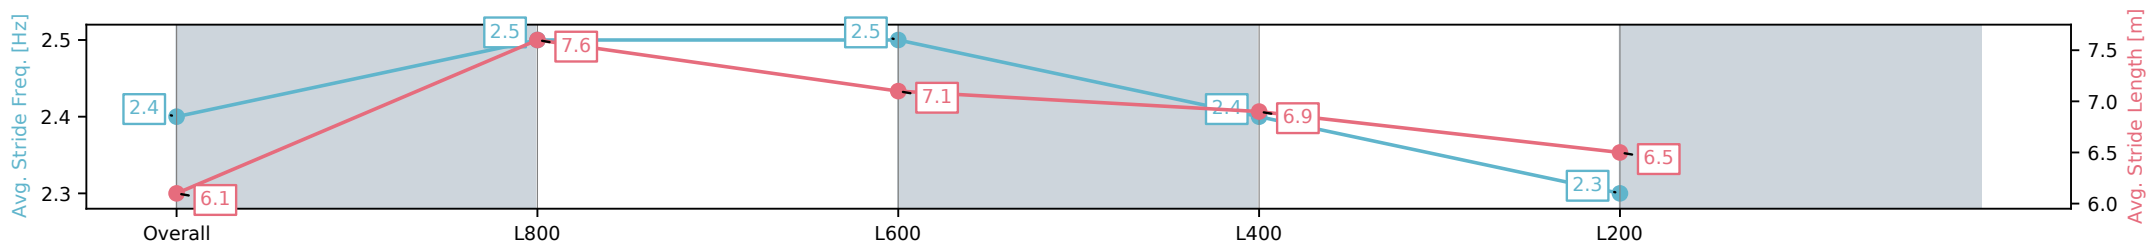

Horse/Jockey Name	SECRET WAR/Kayla Crowther
Finish Rank	11
Fastest Section Time (Section)	0:10.48 (L800)
Top Speed [km/h] (Section)	70.2 (Overall)
Race State	Finished

Morphettville Parks SA - Professional
Race 7: Sportsbet Jockey Watch Handicap (Heat of Sportsbet Riziz Series) - 1000m

09 November 2024 - 4:13PM

Track Rating: Good 4, Weather: Fine, Rail Position: +9m 1000m-W/
Post, +6m Remainder

Section	Overall	L800	L600	L400	L200
Section Times	1:00.15 [11] (0:13.59)	0:46.56 [1] (0:10.48)	0:36.08 [1] (0:11.20)	0:24.88 [1] (0:11.80)	0:13.08 [3] (0:13.08)
Average Speed [km/h]	53.1	68.9	64.9	61.1	54.7
Top Speed [km/h]	70.2	70.2	67.7	63.5	58.6
Avg. Dist. to Rail [m]	2.4	1.3	1.9	1.8	1.7
Avg. Stride Freq. [Hz]	2.4	2.5	2.5	2.4	2.3
Avg. Stride Length [m]	6.1	7.6	7.1	6.9	6.5

[ ] Ranking at each section and finish
-:-:- No data available at this section
NA No data available