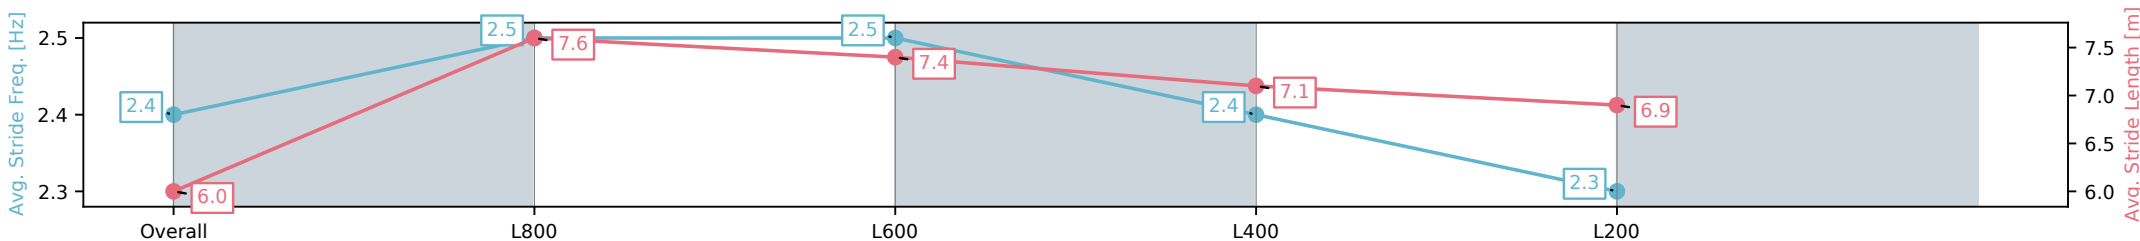

Section	Overall	L800	L600	L400	L200
Section Times	0:59.30 [6] (0:13.63)	0:45.67 [2] (0:10.52)	0:35.15 [2] (0:11.16)	0:23.99 [2] (0:11.64)	0:12.35 [1] (0:12.35)
Average Speed [km/h]	52.9	69.0	65.4	62.0	57.8
Top Speed [km/h]	70.1	70.5	67.6	63.2	60.6
Avg. Dist. to Rail [m]	10.7	3.8	2.5	2.2	1.6
Avg. Stride Freq. [Hz]	2.4	2.5	2.5	2.4	2.3
Avg. Stride Length [m]	6.0	7.6	7.4	7.1	6.9