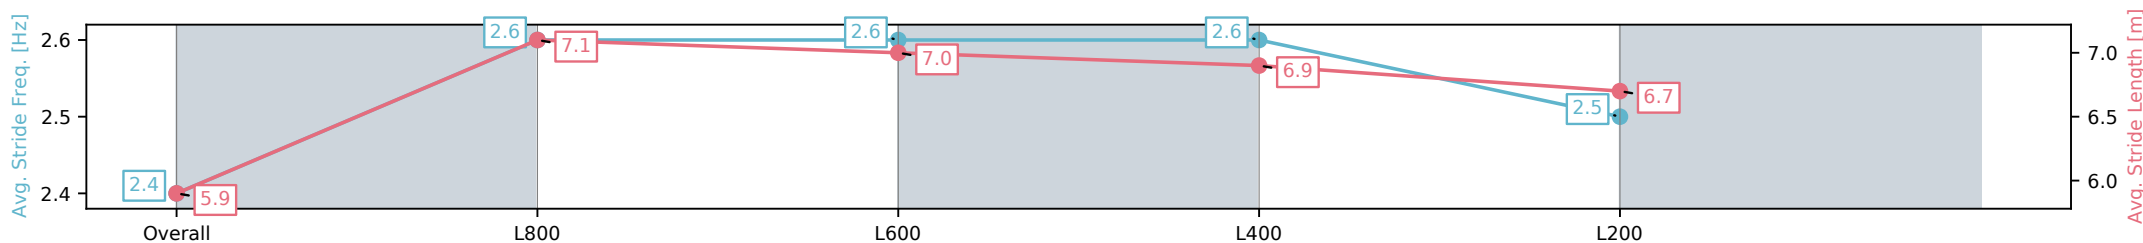

09 November 2024 - 4:13PM

Track Rating: Good 4, Weather: Fine, Rail Position: +9m 1000m-W/
 Post, +6m Remainder

Section	Overall	L800	L600	L400	L200
Section Times	0:58.72 [1] (0:14.03)	0:44.69 [9] (0:10.64)	0:34.05 [8] (0:11.19)	0:22.86 [8] (0:11.24)	0:11.62 [4] (0:11.62)
Average Speed [km/h]	51.3	68.6	65.9	64.5	61.4
Top Speed [km/h]	68.1	69.4	67.7	65.0	64.8
Avg. Dist. to Rail [m]	9.0	5.1	4.0	6.0	8.5
Avg. Stride Freq. [Hz]	2.4	2.6	2.6	2.6	2.5
Avg. Stride Length [m]	5.9	7.1	7.0	6.9	6.7