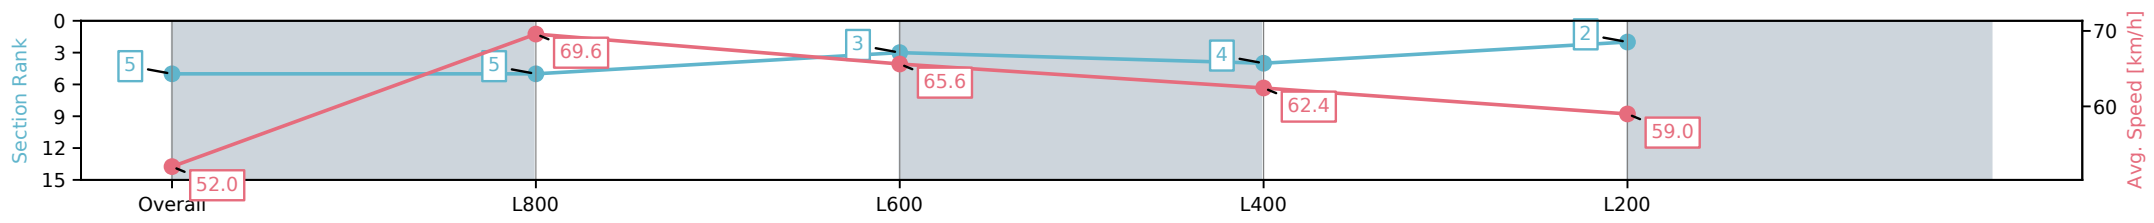

Section	Overall	L800	L600	L400	L200
Section Times	0:59.18 [5] (0:13.86)	0:45.32 [5] (0:10.44)	0:34.88 [3] (0:11.18)	0:23.70 [4] (0:11.57)	0:12.12 [2] (0:12.12)
Average Speed [km/h]	52.0	69.6	65.6	62.4	59.0
Top Speed [km/h]	69.3	71.3	68.4	64.3	61.9
Avg. Dist. to Rail [m]	7.4	3.7	3.4	3.5	3.5
Avg. Stride Freq. [Hz]	2.3	2.3	2.3	2.3	2.3
Avg. Stride Length [m]	6.2	8.2	7.9	7.5	7.1