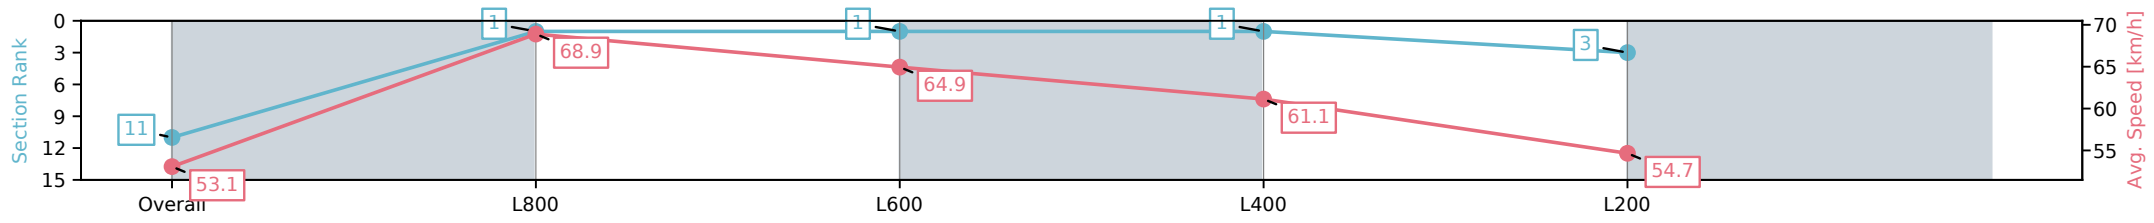

Horse/Jockey Name	SECRET WAR/Kayla Crowther
Finish Rank	11
Fastest Section Time (Section)	0:10.48 (L800)
Top Speed [km/h] (Section)	70.2 (Overall)
Race State	Finished

Morphettville Parks SA - Professional
Race 7: Sportsbet Jockey Watch Handicap (Heat of Sportsbet Riziz Series) - 1000m

09 November 2024 - 4:13PM

Track Rating: Good 4, Weather: Fine, Rail Position: +9m 1000m-W/
Post, +6m Remainder

Section	Overall	L800	L600	L400	L200
Section Times	1:00.15 [11] (0:13.59)	0:46.56 [1] (0:10.48)	0:36.08 [1] (0:11.20)	0:24.88 [1] (0:11.80)	0:13.08 [3] (0:13.08)
Average Speed [km/h]	53.1	68.9	64.9	61.1	54.7
Top Speed [km/h]	70.2	70.2	67.7	63.5	58.6
Avg. Dist. to Rail [m]	2.4	1.3	1.9	1.8	1.7
Avg. Stride Freq. [Hz]	2.4	2.5	2.5	2.4	2.3
Avg. Stride Length [m]	6.1	7.6	7.1	6.9	6.5

[ ] Ranking at each section and finish
-:-:- No data available at this section
NA No data available