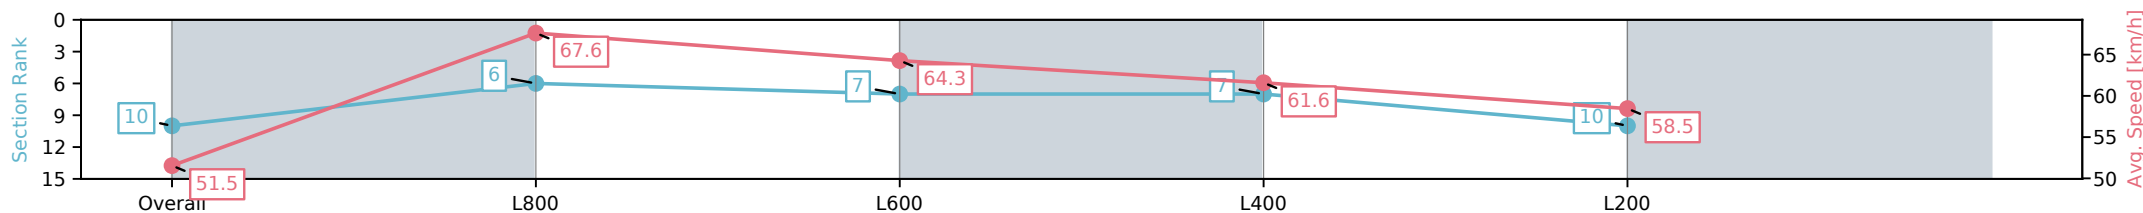

Horse/Jockey Name	RICHD/Samuel Payne
Finish Rank	10
Fastest Section Time (Section)	0:10.68 (L800)
Top Speed [km/h] (Section)	68.4 (Overall)
Race State	Finished

Morphettville Parks SA - Professional
Race 7: Sportsbet Jockey Watch Handicap (Heat of Sportsbet Riziz Series) - 1000m

09 November 2024 - 4:13PM

Track Rating: Good 4, Weather: Fine, Rail Position: +9m 1000m-W/ Post, +6m Remainder

Section	Overall	L800	L600	L400	L200
Section Times	0:59.78 [10] (0:13.96)	0:45.82 [6] (0:10.68)	0:35.14 [7] (0:11.20)	0:23.94 [7] (0:11.71)	0:12.23 [10] (0:12.23)
Average Speed [km/h]	51.5	67.6	64.3	61.6	58.5
Top Speed [km/h]	67.6	68.4	66.5	62.9	60.3
Avg. Dist. to Rail [m]	3.4	1.9	0.3	0.9	1.7
Avg. Stride Freq. [Hz]	2.4	2.4	2.4	2.4	2.3
Avg. Stride Length [m]	6.0	7.7	7.5	7.2	7.0

- [ ] Ranking at each section and finish
- -:-:- No data available at this section
- NA No data available