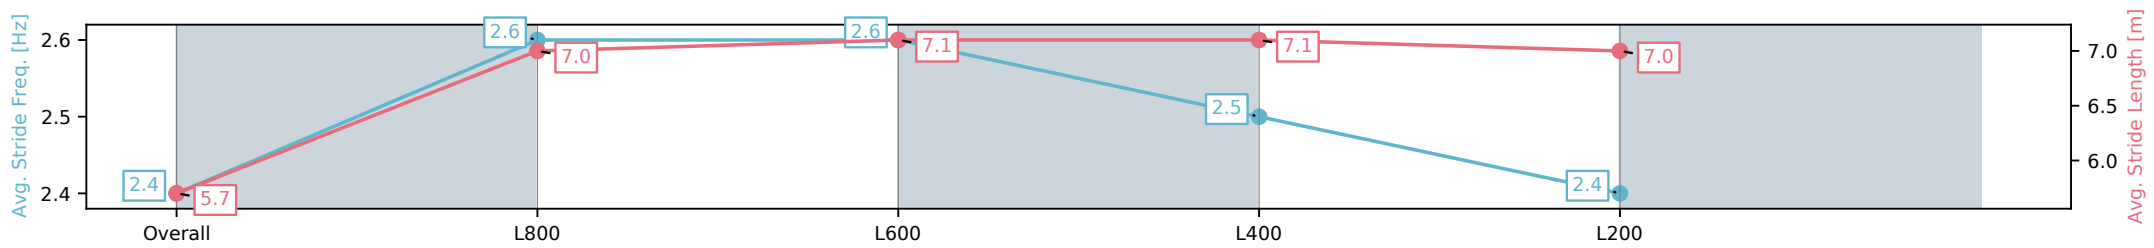

Section	Overall	L800	L600	L400	L200
Section Times	0:59.10 [4] (0:14.12)	0:44.98 [10] (0:10.82)	0:34.16 [10] (0:11.23)	0:22.93 [10] (0:11.28)	0:11.64 [9] (0:11.64)
Average Speed [km/h]	51.2	67.4	66.0	64.3	61.4
Top Speed [km/h]	67.5	68.0	67.3	66.2	63.1
Avg. Dist. to Rail [m]	10.9	6.0	4.6	6.4	8.9
Avg. Stride Freq. [Hz]	2.4	2.6	2.6	2.5	2.4
Avg. Stride Length [m]	5.7	7.0	7.1	7.1	7.0