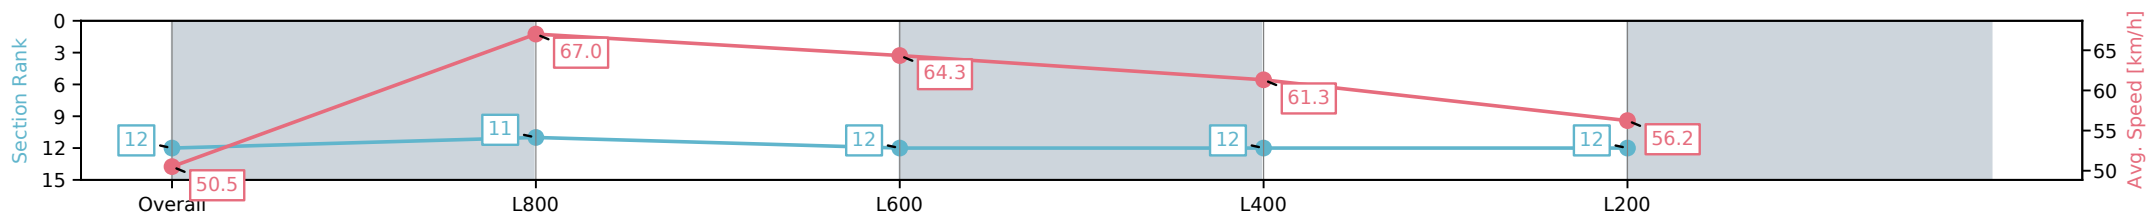

Horse/Jockey Name	THE STALKER/Alana Livesey
Finish Rank	12
Fastest Section Time (Section)	0:10.80 (L800)
Top Speed [km/h] (Section)	68.8 (Overall)
Race State	Finished

Morphettville Parks SA - Professional

Race 7: Sportsbet Jockey Watch Handicap (Heat of Sportsbet Riziz Series) - 1000m

09 November 2024 - 4:13PM

Track Rating: Good 4, Weather: Fine, Rail Position: +9m 1000m-W/ Post, +6m Remainder

Section	Overall	L800	L600	L400	L200
Section Times	1:00.80 [12] (0:14.25)	0:46.55 [11] (0:10.80)	0:35.75 [12] (0:11.28)	0:24.47 [12] (0:11.78)	0:12.69 [12] (0:12.69)
Average Speed [km/h]	50.5	67.0	64.3	61.3	56.2
Top Speed [km/h]	65.8	68.8	67.2	63.5	59.6
Avg. Dist. to Rail [m]	5.6	2.7	1.3	2.2	1.9
Avg. Stride Freq. [Hz]	2.3	2.5	2.4	2.3	2.2
Avg. Stride Length [m]	5.9	7.6	7.4	7.3	7.0

[ ] Ranking at each section and finish
-:-:- No data available at this section
NA No data available