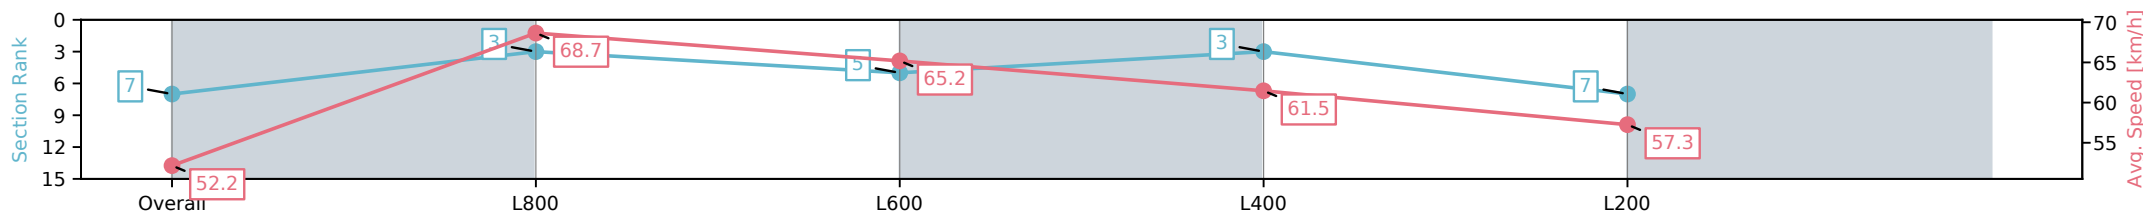

Section	Overall	L800	L600	L400	L200
Section Times	0:59.64 [7] (0:13.80)	0:45.84 [3] (0:10.53)	0:35.31 [5] (0:11.09)	0:24.22 [3] (0:11.76)	0:12.46 [7] (0:12.46)
Average Speed [km/h]	52.2	68.7	65.2	61.5	57.3
Top Speed [km/h]	68.9	69.7	67.5	64.1	59.7
Avg. Dist. to Rail [m]	4.4	2.1	0.9	2.4	4.7
Avg. Stride Freq. [Hz]	2.3	2.5	2.4	2.4	2.3
Avg. Stride Length [m]	6.1	7.6	7.4	7.1	6.7