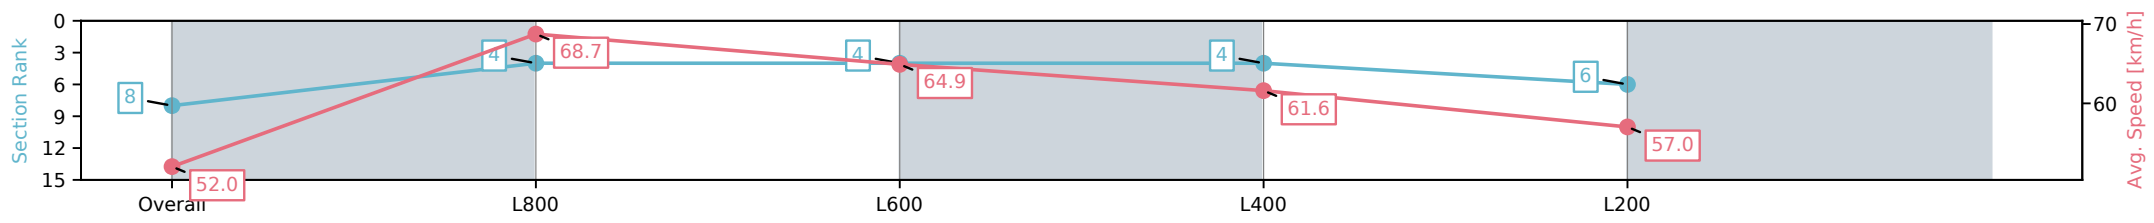

Section	Overall	L800	L600	L400	L200
Section Times	0:59.71 [8] (0:13.85)	0:45.86 [4] (0:10.48)	0:35.38 [4] (0:11.15)	0:24.23 [4] (0:11.70)	0:12.53 [6] (0:12.53)
Average Speed [km/h]	52.0	68.7	64.9	61.6	57.0
Top Speed [km/h]	68.9	70.3	66.0	64.9	59.7
Avg. Dist. to Rail [m]	1.1	0.6	0.9	1.7	3.4
Avg. Stride Freq. [Hz]	2.5	2.6	2.6	2.5	2.4
Avg. Stride Length [m]	5.8	7.2	7.0	6.8	6.5