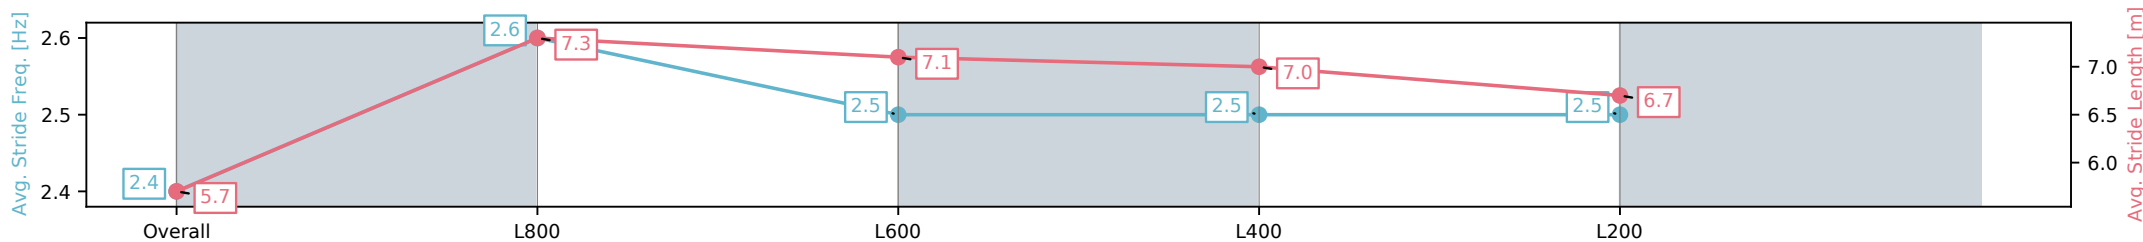

Section	Overall	L800	L600	L400	L200
Section Times	0:59.73 [9] (0:14.02)	0:45.71 [8] (0:10.72)	0:34.99 [9] (0:11.32)	0:23.67 [9] (0:11.61)	0:12.06 [11] (0:12.06)
Average Speed [km/h]	51.4	67.8	64.2	62.4	59.2
Top Speed [km/h]	67.4	69.1	67.2	63.8	60.3
Avg. Dist. to Rail [m]	6.5	3.6	2.0	3.7	6.6
Avg. Stride Freq. [Hz]	2.4	2.6	2.5	2.5	2.5
Avg. Stride Length [m]	5.7	7.3	7.1	7.0	6.7