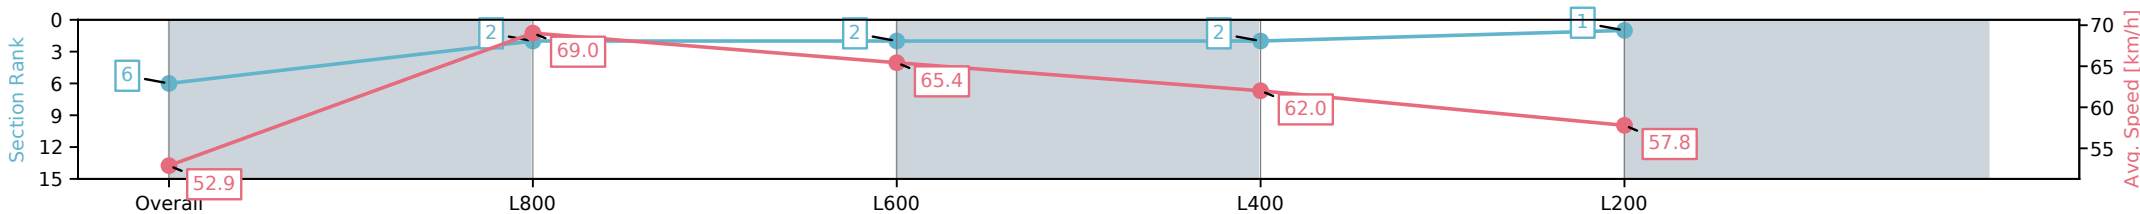

Section	Overall	L800	L600	L400	L200
Section Times	0:59.30 [6] (0:13.63)	0:45.67 [2] (0:10.52)	0:35.15 [2] (0:11.16)	0:23.99 [2] (0:11.64)	0:12.35 [1] (0:12.35)
Average Speed [km/h]	52.9	69.0	65.4	62.0	57.8
Top Speed [km/h]	70.1	70.5	67.6	63.2	60.6
Avg. Dist. to Rail [m]	10.7	3.8	2.5	2.2	1.6
Avg. Stride Freq. [Hz]	2.4	2.5	2.5	2.4	2.3
Avg. Stride Length [m]	6.0	7.6	7.4	7.1	6.9