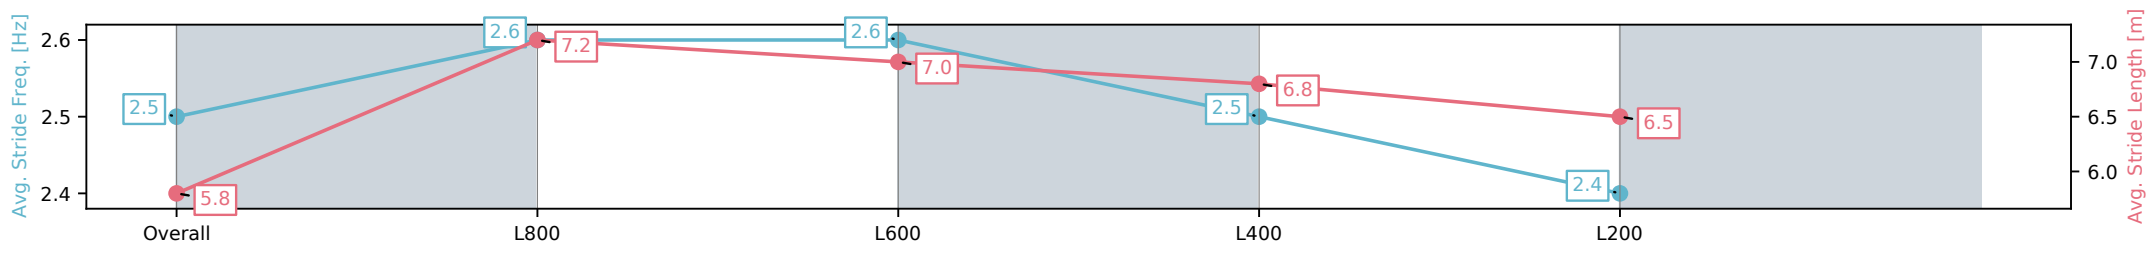

Section	Overall	L800	L600	L400	L200
Section Times	0:59.71 [8] (0:13.85)	0:45.86 [4] (0:10.48)	0:35.38 [4] (0:11.15)	0:24.23 [4] (0:11.70)	0:12.53 [6] (0:12.53)
Average Speed [km/h]	52.0	68.7	64.9	61.6	57.0
Top Speed [km/h]	68.9	70.3	66.0	64.9	59.7
Avg. Dist. to Rail [m]	1.1	0.6	0.9	1.7	3.4
Avg. Stride Freq. [Hz]	2.5	2.6	2.6	2.5	2.4
Avg. Stride Length [m]	5.8	7.2	7.0	6.8	6.5