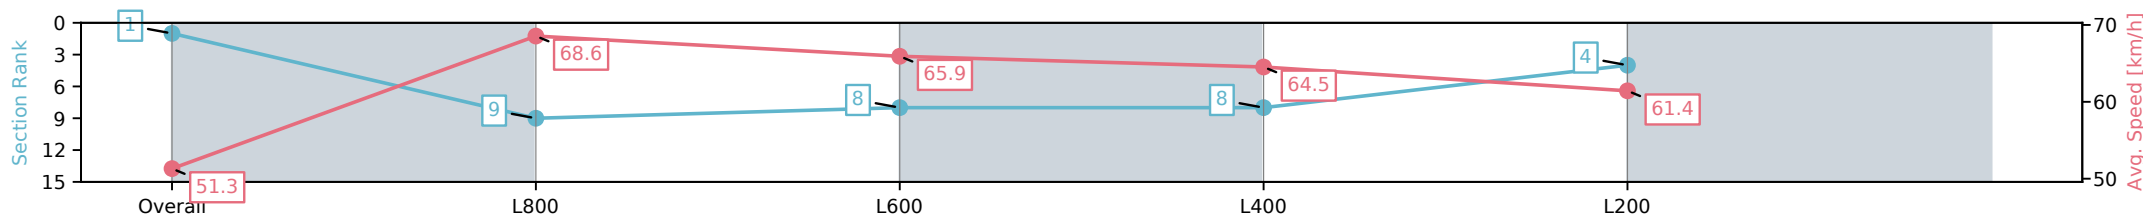

09 November 2024 - 4:13PM

Track Rating: Good 4, Weather: Fine, Rail Position: +9m 1000m-W/
 Post, +6m Remainder

Section	Overall	L800	L600	L400	L200
Section Times	0:58.72 [1] (0:14.03)	0:44.69 [9] (0:10.64)	0:34.05 [8] (0:11.19)	0:22.86 [8] (0:11.24)	0:11.62 [4] (0:11.62)
Average Speed [km/h]	51.3	68.6	65.9	64.5	61.4
Top Speed [km/h]	68.1	69.4	67.7	65.0	64.8
Avg. Dist. to Rail [m]	9.0	5.1	4.0	6.0	8.5
Avg. Stride Freq. [Hz]	2.4	2.6	2.6	2.6	2.5
Avg. Stride Length [m]	5.9	7.1	7.0	6.9	6.7