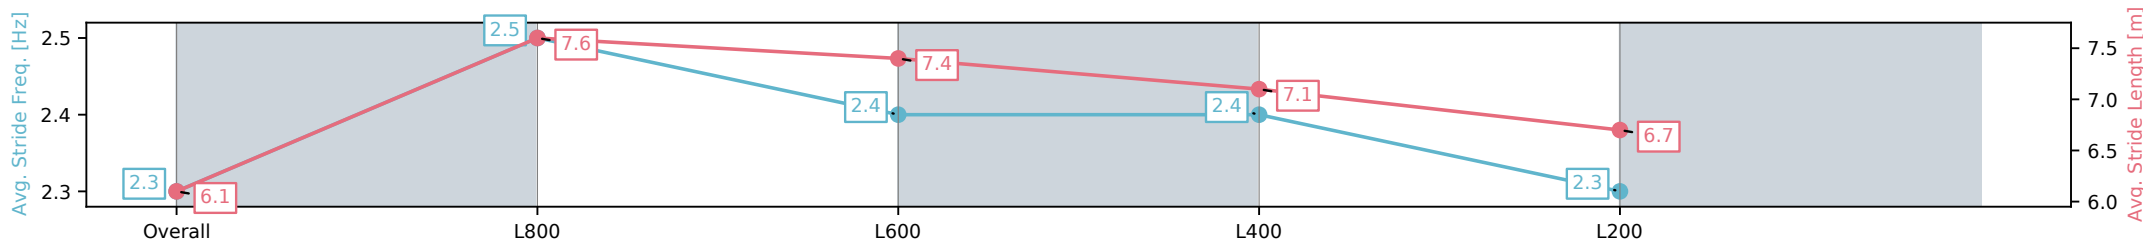

Section	Overall	L800	L600	L400	L200
Section Times	0:59.64 [7] (0:13.80)	0:45.84 [3] (0:10.53)	0:35.31 [5] (0:11.09)	0:24.22 [3] (0:11.76)	0:12.46 [7] (0:12.46)
Average Speed [km/h]	52.2	68.7	65.2	61.5	57.3
Top Speed [km/h]	68.9	69.7	67.5	64.1	59.7
Avg. Dist. to Rail [m]	4.4	2.1	0.9	2.4	4.7
Avg. Stride Freq. [Hz]	2.3	2.5	2.4	2.4	2.3
Avg. Stride Length [m]	6.1	7.6	7.4	7.1	6.7