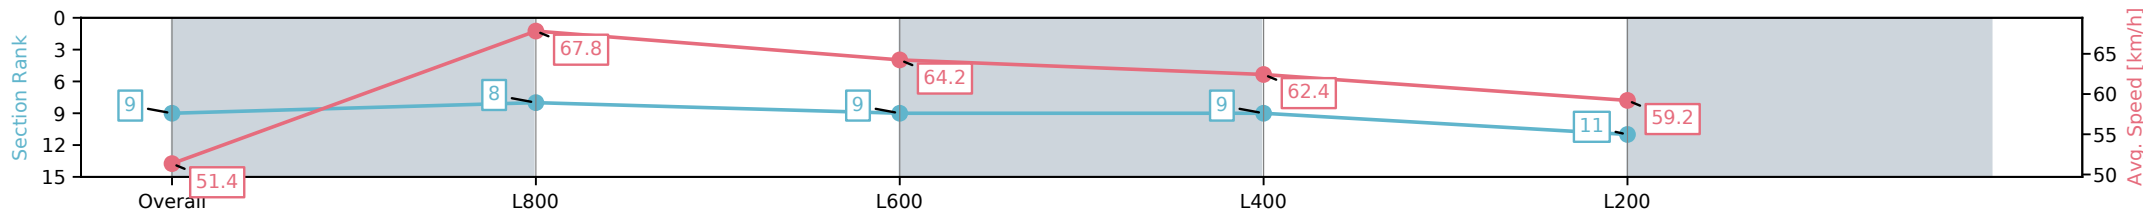

Section	Overall	L800	L600	L400	L200
Section Times	0:59.73 [9] (0:14.02)	0:45.71 [8] (0:10.72)	0:34.99 [9] (0:11.32)	0:23.67 [9] (0:11.61)	0:12.06 [11] (0:12.06)
Average Speed [km/h]	51.4	67.8	64.2	62.4	59.2
Top Speed [km/h]	67.4	69.1	67.2	63.8	60.3
Avg. Dist. to Rail [m]	6.5	3.6	2.0	3.7	6.6
Avg. Stride Freq. [Hz]	2.4	2.6	2.5	2.5	2.5
Avg. Stride Length [m]	5.7	7.3	7.1	7.0	6.7