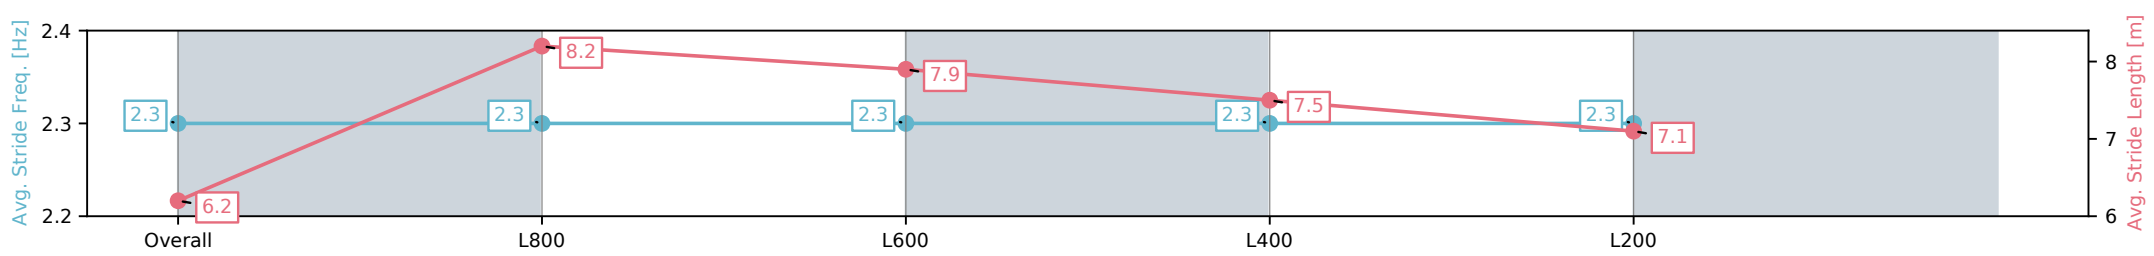

Section	Overall	L800	L600	L400	L200
Section Times	0:59.18 [5] (0:13.86)	0:45.32 [5] (0:10.44)	0:34.88 [3] (0:11.18)	0:23.70 [4] (0:11.57)	0:12.12 [2] (0:12.12)
Average Speed [km/h]	52.0	69.6	65.6	62.4	59.0
Top Speed [km/h]	69.3	71.3	68.4	64.3	61.9
Avg. Dist. to Rail [m]	7.4	3.7	3.4	3.5	3.5
Avg. Stride Freq. [Hz]	2.3	2.3	2.3	2.3	2.3
Avg. Stride Length [m]	6.2	8.2	7.9	7.5	7.1