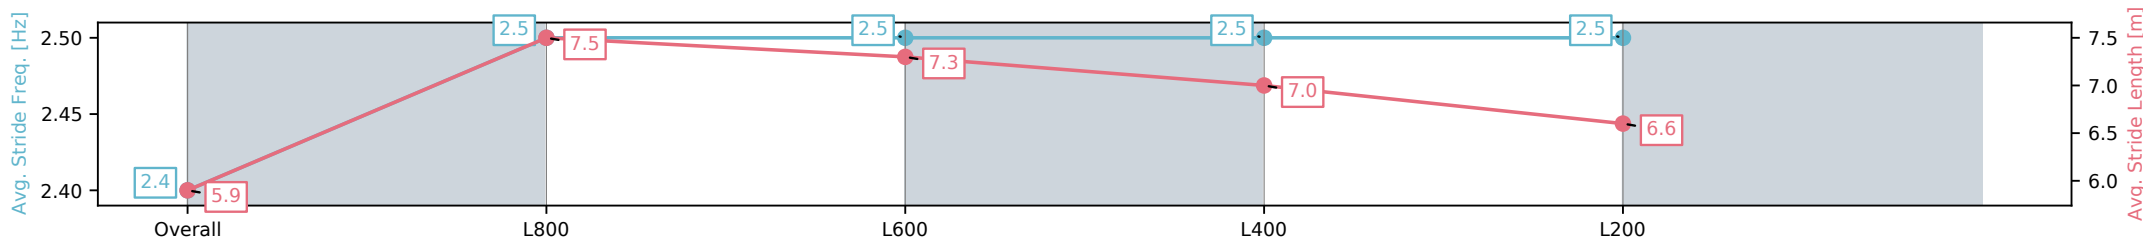

Horse/Jockey Name	LOVELY LOOKIN'/Jason Holder
Finish Rank	3
Fastest Section Time (Section)	0:10.56 (L800)
Top Speed [km/h] (Section)	69.7 (Overall)
Race State	Finished

Morphettville Parks SA - Professional
Race 7: Sportsbet Jockey Watch Handicap (Heat of Sportsbet Riziz Series) - 1000m

09 November 2024 - 4:13PM

Track Rating: Good 4, Weather: Fine, Rail Position: +9m 1000m-W/
Post, +6m Remainder

Section	Overall	L800	L600	L400	L200
Section Times	0:59.09 [3] (0:13.99)	0:45.10 [7] (0:10.56)	0:34.53 [6] (0:11.12)	0:23.41 [6] (0:11.46)	0:11.95 [5] (0:11.95)
Average Speed [km/h]	51.4	69.0	66.2	63.3	59.8
Top Speed [km/h]	68.0	69.7	68.7	65.3	62.3
Avg. Dist. to Rail [m]	8.3	4.9	3.7	6.1	5.8
Avg. Stride Freq. [Hz]	2.4	2.5	2.5	2.5	2.5
Avg. Stride Length [m]	5.9	7.5	7.3	7.0	6.6

- [ ] Ranking at each section and finish
- -:-:- No data available at this section
- NA No data available