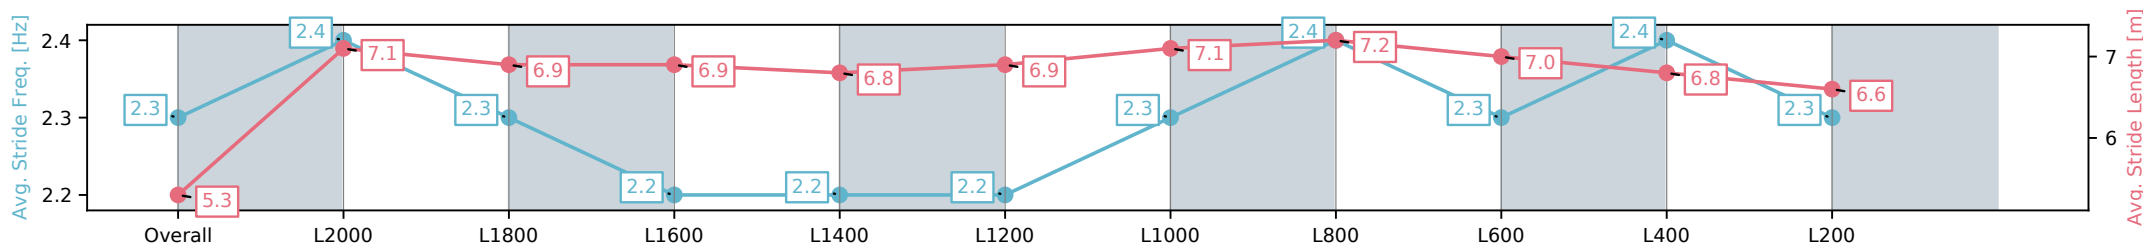

Section	Overall	L2000	L1800	L1600	L1400	L1200	L1000	L800	L600	L400	L200
Section Times	2:26.15 [3] (0:20.02)	2:06.13 [4] (0:11.75)	1:54.38 [2] (0:12.82)	1:41.56 [2] (0:13.19)	1:28.37 [2] (0:13.47)	1:14.90 [2] (0:13.22)	1:01.68 [2] (0:12.13)	0:49.55 [1] (0:11.85)	0:37.70 [1] (0:12.31)	0:25.39 [1] (0:12.49)	0:12.90 [1] (0:12.90)
Average Speed [km/h]	45.2	61.5	56.1	54.7	53.4	54.6	59.4	60.9	59.2	57.7	55.7
Top Speed [km/h]	61.7	62.6	58.7	55.6	54.9	56.1	63.9	63.9	60.4	58.8	56.7
Avg. Dist. to Rail [m]	10.4	1.1	0.5	0.6	0.3	0.9	2.1	1.7	1.9	1.3	0.9
Avg. Stride Freq. [Hz]	2.3	2.4	2.3	2.2	2.2	2.2	2.3	2.4	2.3	2.4	2.3
Avg. Stride Length [m]	5.3	7.1	6.9	6.9	6.8	6.9	7.1	7.2	7.0	6.8	6.6