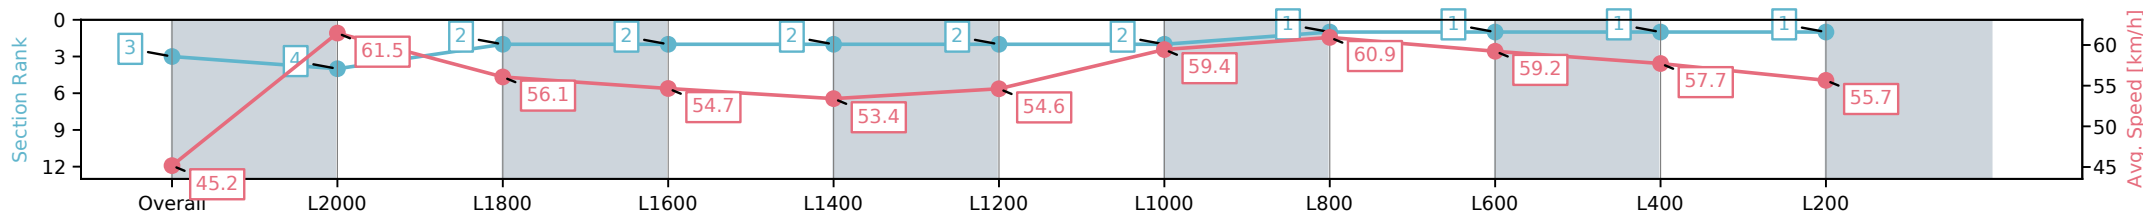

Section	Overall	L2000	L1800	L1600	L1400	L1200	L1000	L800	L600	L400	L200
Section Times	2:26.15 [3] (0:20.02)	2:06.13 [4] (0:11.75)	1:54.38 [2] (0:12.82)	1:41.56 [2] (0:13.19)	1:28.37 [2] (0:13.47)	1:14.90 [2] (0:13.22)	1:01.68 [2] (0:12.13)	0:49.55 [1] (0:11.85)	0:37.70 [1] (0:12.31)	0:25.39 [1] (0:12.49)	0:12.90 [1] (0:12.90)
Average Speed [km/h]	45.2	61.5	56.1	54.7	53.4	54.6	59.4	60.9	59.2	57.7	55.7
Top Speed [km/h]	61.7	62.6	58.7	55.6	54.9	56.1	63.9	63.9	60.4	58.8	56.7
Avg. Dist. to Rail [m]	10.4	1.1	0.5	0.6	0.3	0.9	2.1	1.7	1.9	1.3	0.9
Avg. Stride Freq. [Hz]	2.3	2.4	2.3	2.2	2.2	2.2	2.3	2.4	2.3	2.4	2.3
Avg. Stride Length [m]	5.3	7.1	6.9	6.9	6.8	6.9	7.1	7.2	7.0	6.8	6.6