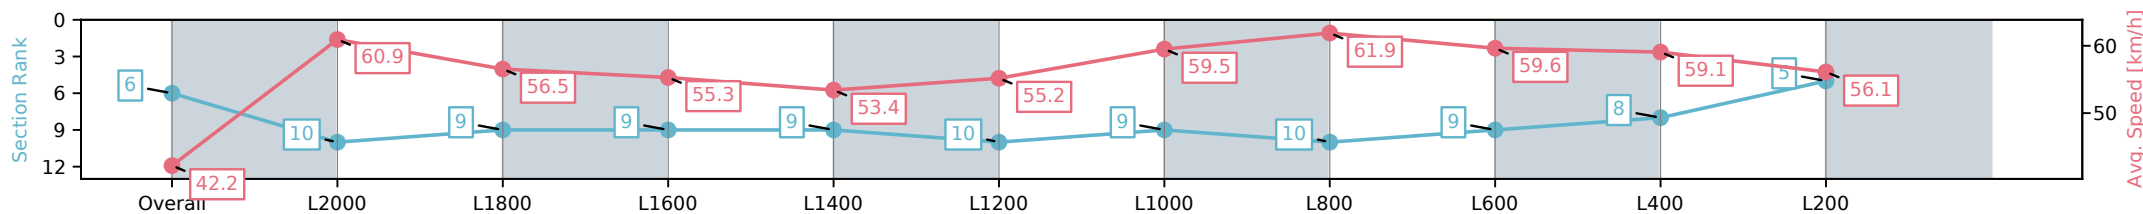

Section	Overall	L2000	L1800	L1600	L1400	L1200	L1000	L800	L600	L400	L200
Section Times	2:26.63 [6] (0:21.33)	2:05.30 [10] (0:11.80)	1:53.50 [9] (0:12.79)	1:40.71 [9] (0:13.03)	1:27.68 [9] (0:13.47)	1:14.21 [10] (0:13.14)	1:01.07 [9] (0:12.12)	0:48.95 [10] (0:11.68)	0:37.27 [9] (0:12.23)	0:25.04 [8] (0:12.26)	0:12.78 [5] (0:12.78)
Average Speed [km/h]	42.2	60.9	56.5	55.3	53.4	55.2	59.5	61.9	59.6	59.1	56.1
Top Speed [km/h]	59.5	62.7	60.0	57.0	54.3	56.2	61.6	62.6	62.4	59.6	58.5
Avg. Dist. to Rail [m]	8.5	0.4	0.5	0.8	0.3	1.3	3.7	2.8	1.9	2.4	2.4
Avg. Stride Freq. [Hz]	2.2	2.2	2.1	2.1	2.1	2.1	2.2	2.3	2.2	2.2	2.2
Avg. Stride Length [m]	5.2	7.5	7.4	7.4	7.2	7.2	7.4	7.5	7.6	7.1	7.1