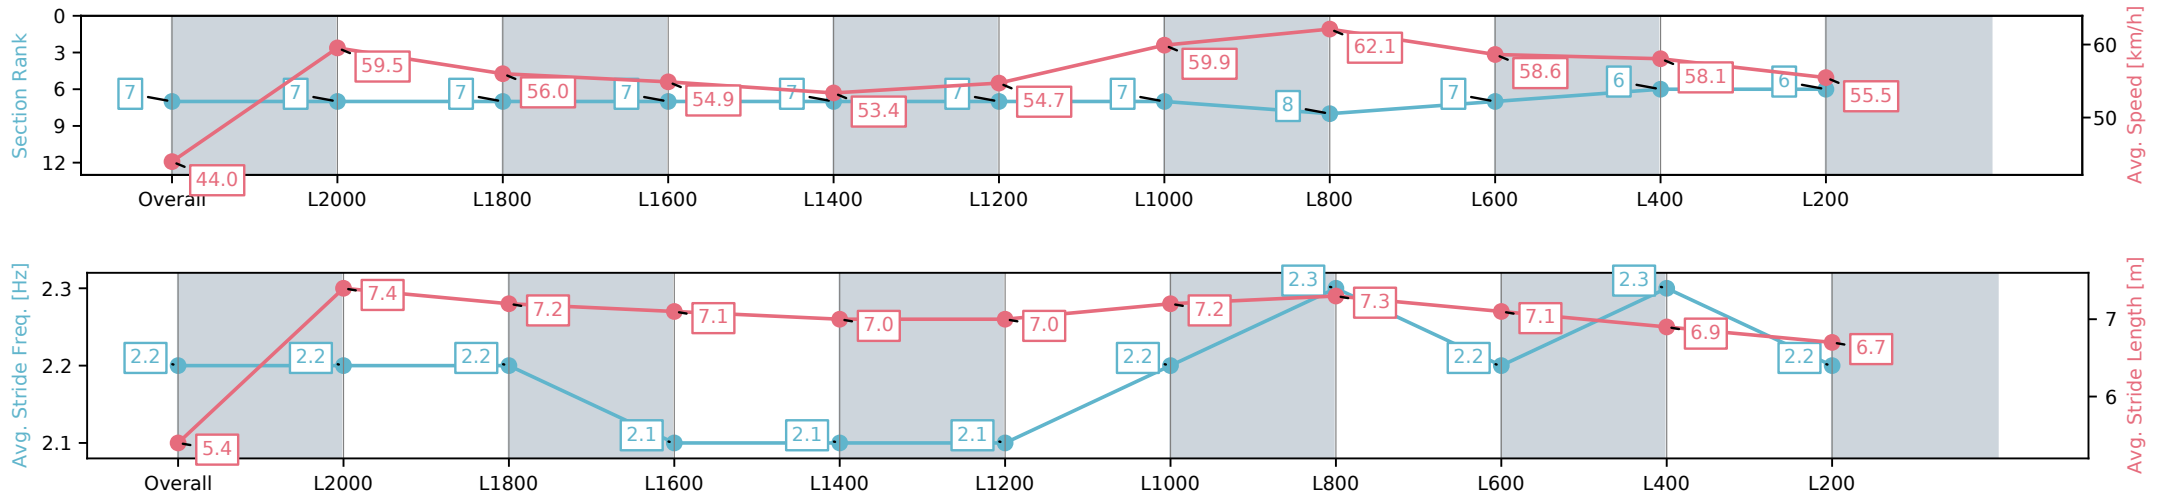

Morphettville Parks SA - Professional

Race 6: Ronald McDonald House Charities SA Handicap - 2250m

09 November 2024 - 3:32PM

Track Rating: Good 4, Weather: Fine, Rail Position: +9m 1000m-W/ Post, +6m Remainder

Section	Overall	L2000	L1800	L1600	L1400	L1200	L1000	L800	L600	L400	L200
Section Times	2:26.94 [7] (0:20.50)	2:06.44 [7] (0:12.05)	1:54.39 [7] (0:12.78)	1:41.61 [7] (0:13.13)	1:28.48 [7] (0:13.50)	1:14.98 [7] (0:13.30)	1:01.68 [7] (0:12.05)	0:49.63 [8] (0:11.67)	0:37.96 [7] (0:12.53)	0:25.43 [6] (0:12.48)	0:12.95 [6] (0:12.95)
Average Speed [km/h]	44.0	59.5	56.0	54.9	53.4	54.7	59.9	62.1	58.6	58.1	55.5
Top Speed [km/h]	61.5	60.8	58.5	56.6	54.9	56.1	62.7	63.0	60.3	58.6	57.4
Avg. Dist. to Rail [m]	8.5	1.5	0.8	0.2	0.3	2.0	3.4	3.0	3.1	5.5	7.1
Avg. Stride Freq. [Hz]	2.2	2.2	2.2	2.1	2.1	2.1	2.2	2.3	2.2	2.3	2.2
Avg. Stride Length [m]	5.4	7.4	7.2	7.1	7.0	7.0	7.0	7.2	7.3	7.1	6.9