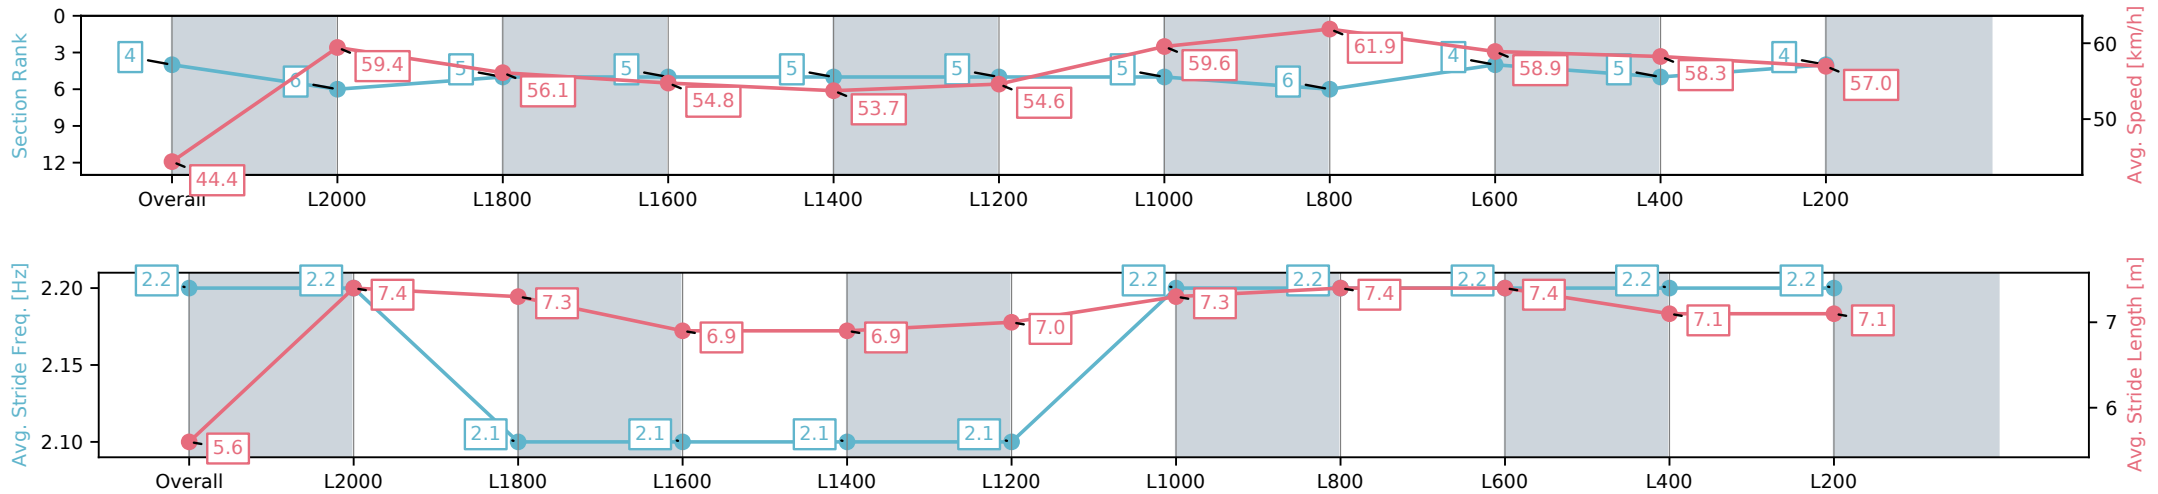

Section	Overall	L2000	L1800	L1600	L1400	L1200	L1000	L800	L600	L400	L200
Section Times	2:26.32 [4] (0:20.23)	2:06.09 [6] (0:12.07)	1:54.02 [5] (0:12.79)	1:41.23 [5] (0:13.17)	1:28.06 [5] (0:13.40)	1:14.66 [5] (0:13.30)	1:01.36 [5] (0:12.10)	0:49.26 [6] (0:11.72)	0:37.54 [4] (0:12.52)	0:25.02 [5] (0:12.44)	0:12.58 [4] (0:12.57)
Average Speed [km/h]	44.4	59.4	56.1	54.8	53.7	54.6	59.6	61.9	58.9	58.3	57.0
Top Speed [km/h]	61.8	60.7	57.9	56.4	54.6	56.1	62.9	62.9	59.7	58.7	58.0
Avg. Dist. to Rail [m]	7.2	1.1	0.4	0.4	0.5	1.6	2.8	3.0	3.6	5.0	6.2
Avg. Stride Freq. [Hz]	2.2	2.2	2.1	2.1	2.1	2.1	2.2	2.2	2.2	2.2	2.2
Avg. Stride Length [m]	5.6	7.4	7.3	6.9	6.9	7.0	7.3	7.4	7.4	7.1	7.1