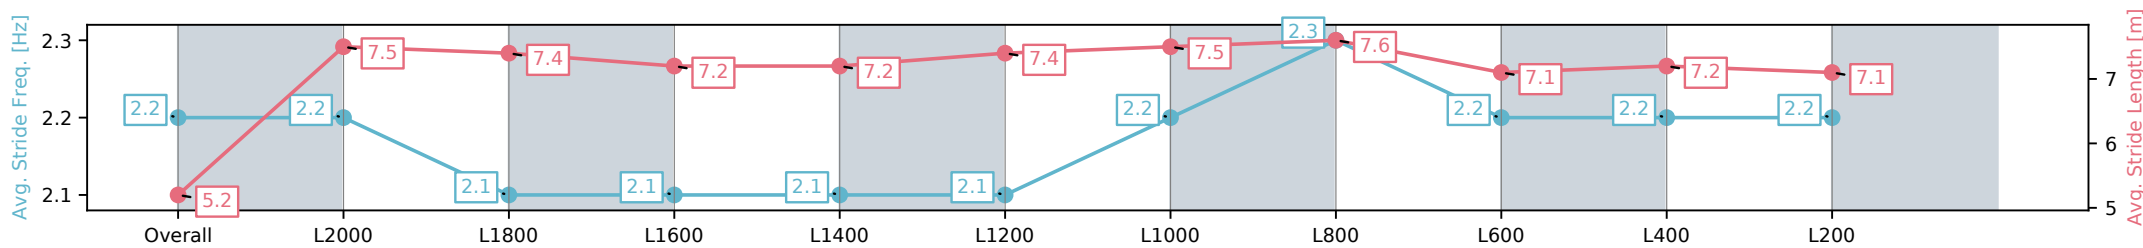

Section	Overall	L2000	L1800	L1600	L1400	L1200	L1000	L800	L600	L400	L200
Section Times	2:26.63 [6] (0:21.33)	2:05.30 [10] (0:11.80)	1:53.50 [9] (0:12.79)	1:40.71 [9] (0:13.03)	1:27.68 [9] (0:13.47)	1:14.21 [10] (0:13.14)	1:01.07 [9] (0:12.12)	0:48.95 [10] (0:11.68)	0:37.27 [9] (0:12.23)	0:25.04 [8] (0:12.26)	0:12.78 [5] (0:12.78)
Average Speed [km/h]	42.2	60.9	56.5	55.3	53.4	55.2	59.5	61.9	59.6	59.1	56.1
Top Speed [km/h]	59.5	62.7	60.0	57.0	54.3	56.2	61.6	62.6	62.4	59.6	58.5
Avg. Dist. to Rail [m]	8.5	0.4	0.5	0.8	0.3	1.3	3.7	2.8	1.9	2.4	2.4
Avg. Stride Freq. [Hz]	2.2	2.2	2.1	2.1	2.1	2.1	2.2	2.3	2.2	2.2	2.2
Avg. Stride Length [m]	5.2	7.5	7.4	7.4	7.2	7.2	7.4	7.5	7.6	7.1	7.1