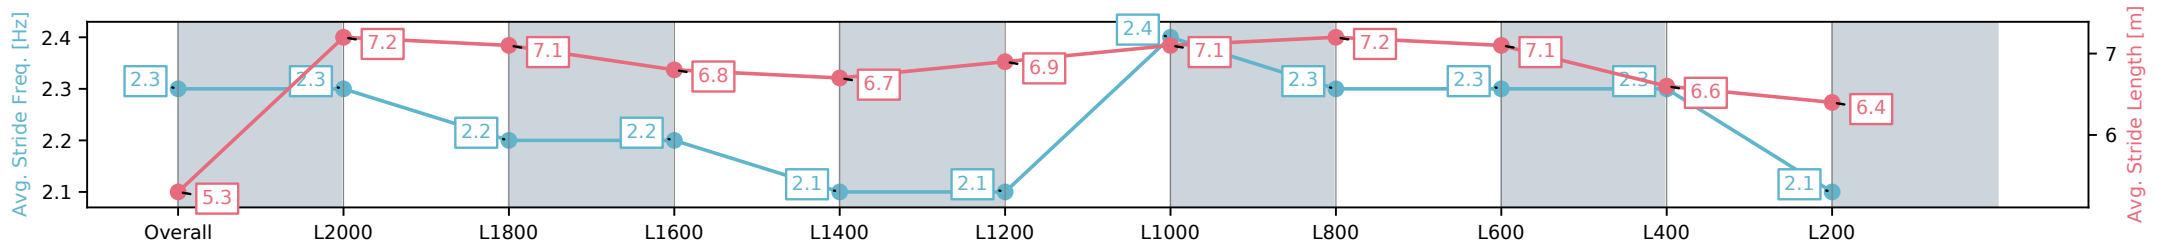

Section	Overall	L2000	L1800	L1600	L1400	L1200	L1000	L800	L600	L400	L200
Section Times	2:28.24 [9] (0:20.13)	2:08.11 [5] (0:12.18)	1:55.93 [6] (0:12.85)	1:43.08 [6] (0:13.17)	1:29.91 [6] (0:13.43)	1:16.48 [6] (0:13.21)	1:03.27 [6] (0:11.65)	0:51.62 [2] (0:11.91)	0:39.71 [2] (0:12.60)	0:27.11 [3] (0:12.94)	0:14.17 [8] (0:14.17)
Average Speed [km/h]	44.9	59.2	56.5	54.7	53.7	55.3	61.9	61.0	58.3	55.9	50.5
Top Speed [km/h]	61.3	60.0	58.0	56.0	55.4	57.1	64.3	64.3	59.8	57.3	54.2
Avg. Dist. to Rail [m]	8.8	1.1	1.4	1.5	1.5	2.6	4.5	3.0	3.4	3.8	4.1
Avg. Stride Freq. [Hz]	2.3	2.3	2.2	2.2	2.1	2.1	2.4	2.3	2.3	2.3	2.1
Avg. Stride Length [m]	5.3	7.2	7.1	6.8	6.7	6.9	7.1	7.2	7.1	6.6	6.4