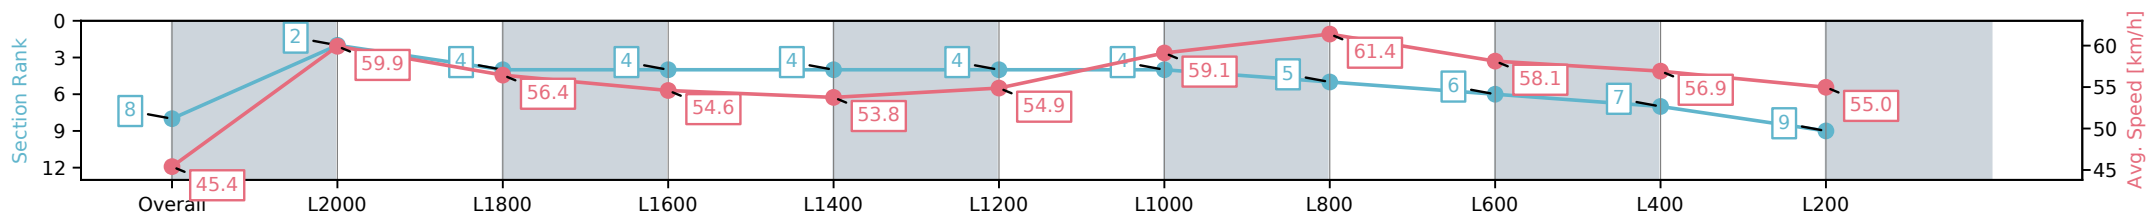

Section	Overall	L2000	L1800	L1600	L1400	L1200	L1000	L800	L600	L400	L200
Section Times	2:27.37 [8] (0:19.91)	2:07.46 [2] (0:12.05)	1:55.41 [4] (0:12.85)	1:42.56 [4] (0:13.22)	1:29.34 [4] (0:13.41)	1:15.93 [4] (0:13.34)	1:02.59 [4] (0:12.19)	0:50.40 [5] (0:11.84)	0:38.56 [6] (0:12.74)	0:25.82 [7] (0:12.77)	0:13.05 [9] (0:13.05)
Average Speed [km/h]	45.4	59.9	56.4	54.6	53.8	54.9	59.1	61.4	58.1	56.9	55.0
Top Speed [km/h]	61.6	61.1	58.4	55.5	55.2	55.4	61.6	62.3	60.2	57.2	56.7
Avg. Dist. to Rail [m]	9.5	0.9	1.4	1.4	1.5	2.8	3.8	3.8	4.5	6.6	8.1
Avg. Stride Freq. [Hz]	2.3	2.4	2.3	2.3	2.2	2.2	2.3	2.4	2.4	2.3	2.3
Avg. Stride Length [m]	5.3	7.0	6.5	6.5	6.5	6.6	6.7	7.0	6.7	6.6	6.5