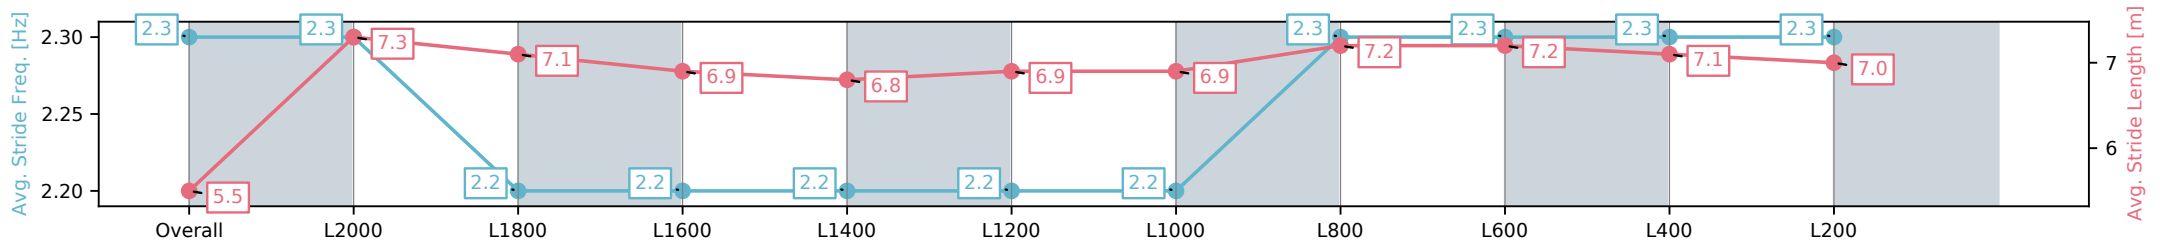

09 November 2024 - 3:32PM

Track Rating: Good 4, Weather: Fine, Rail Position: +9m 1000m-W/ Post, +6m Remainder

Section	Overall	L2000	L1800	L1600	L1400	L1200	L1000	L800	L600	L400	L200
Section Times	2:26.08 [1] (0:19.97)	2:06.11 [3] (0:11.90)	1:54.21 [3] (0:12.85)	1:41.36 [3] (0:13.17)	1:28.19 [3] (0:13.44)	1:14.75 [3] (0:13.25)	1:01.50 [3] (0:12.33)	0:49.17 [4] (0:11.89)	0:37.28 [5] (0:12.43)	0:24.85 [4] (0:12.21)	0:12.64 [3] (0:12.64)
Average Speed [km/h]	45.2	60.7	56.4	54.6	53.6	54.6	58.5	60.9	58.9	59.1	56.7
Top Speed [km/h]	61.6	62.1	59.1	55.2	54.3	55.1	61.7	62.1	60.8	60.1	59.0
Avg. Dist. to Rail [m]	8.3	0.9	1.0	0.3	0.2	1.1	2.3	2.1	2.7	2.3	3.3
Avg. Stride Freq. [Hz]	2.3	2.3	2.2	2.2	2.2	2.2	2.2	2.3	2.3	2.3	2.3
Avg. Stride Length [m]	5.5	7.3	7.1	6.9	6.8	6.9	6.9	7.2	7.2	7.1	7.0