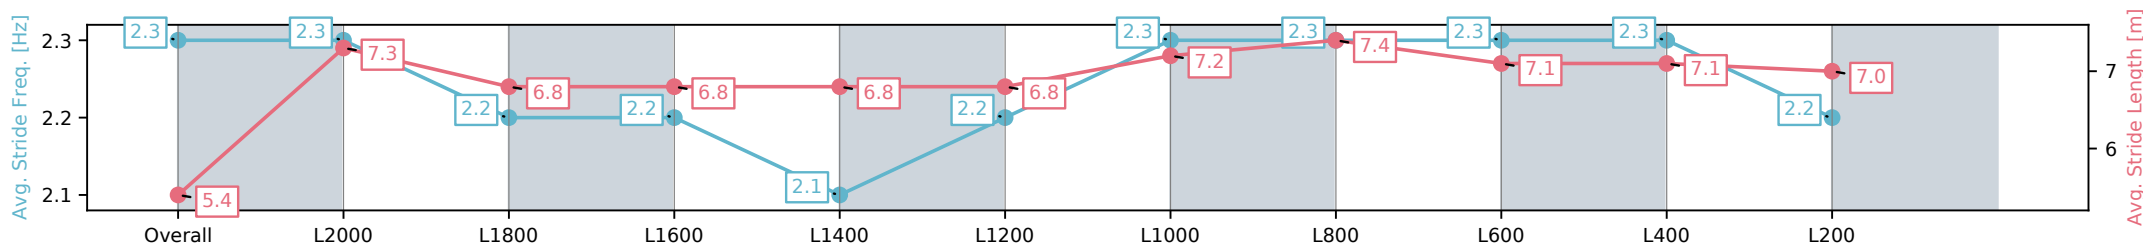

Section	Overall	L2000	L1800	L1600	L1400	L1200	L1000	L800	L600	L400	L200
Section Times	2:26.53 [5] (0:20.65)	2:05.88 [8] (0:12.12)	1:53.76 [8] (0:12.90)	1:40.86 [8] (0:13.06)	1:27.80 [8] (0:13.37)	1:14.43 [8] (0:13.22)	1:01.21 [8] (0:11.89)	0:49.32 [7] (0:11.84)	0:37.48 [8] (0:12.64)	0:24.84 [9] (0:12.33)	0:12.51 [7] (0:12.51)
Average Speed [km/h]	43.9	59.6	56.2	55.2	53.9	55.4	60.7	61.5	58.7	59.1	57.3
Top Speed [km/h]	59.9	61.4	58.7	56.8	54.8	57.1	61.6	62.3	60.1	59.8	59.2
Avg. Dist. to Rail [m]	10.6	1.1	1.5	1.5	1.7	2.9	4.5	4.4	5.1	7.8	9.0
Avg. Stride Freq. [Hz]	2.3	2.3	2.2	2.2	2.1	2.2	2.3	2.3	2.3	2.3	2.2
Avg. Stride Length [m]	5.4	7.3	6.8	6.8	6.8	6.8	7.2	7.4	7.1	7.1	7.0