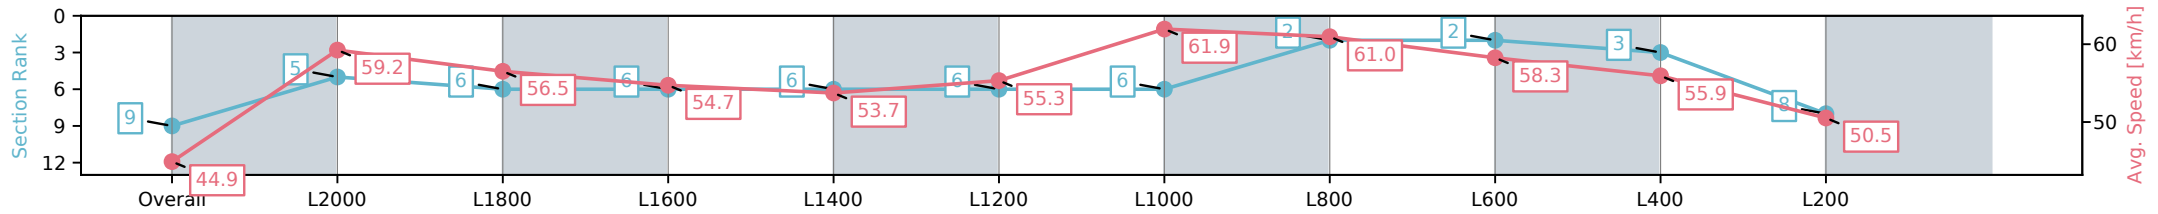

Section	Overall	L2000	L1800	L1600	L1400	L1200	L1000	L800	L600	L400	L200
Section Times	2:28.24 [9] (0:20.13)	2:08.11 [5] (0:12.18)	1:55.93 [6] (0:12.85)	1:43.08 [6] (0:13.17)	1:29.91 [6] (0:13.43)	1:16.48 [6] (0:13.21)	1:03.27 [6] (0:11.65)	0:51.62 [2] (0:11.91)	0:39.71 [2] (0:12.60)	0:27.11 [3] (0:12.94)	0:14.17 [8] (0:14.17)
Average Speed [km/h]	44.9	59.2	56.5	54.7	53.7	55.3	61.9	61.0	58.3	55.9	50.5
Top Speed [km/h]	61.3	60.0	58.0	56.0	55.4	57.1	64.3	64.3	59.8	57.3	54.2
Avg. Dist. to Rail [m]	8.8	1.1	1.4	1.5	1.5	2.6	4.5	3.0	3.4	3.8	4.1
Avg. Stride Freq. [Hz]	2.3	2.3	2.2	2.2	2.1	2.1	2.4	2.3	2.3	2.3	2.1
Avg. Stride Length [m]	5.3	7.2	7.1	6.8	6.7	6.9	7.1	7.2	7.1	6.6	6.4