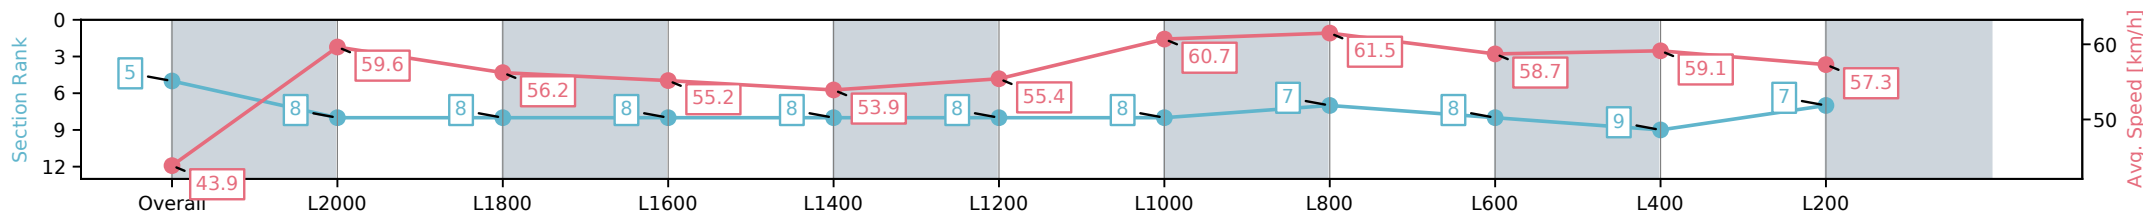

Section	Overall	L2000	L1800	L1600	L1400	L1200	L1000	L800	L600	L400	L200
Section Times	2:26.53 [5] (0:20.65)	2:05.88 [8] (0:12.12)	1:53.76 [8] (0:12.90)	1:40.86 [8] (0:13.06)	1:27.80 [8] (0:13.37)	1:14.43 [8] (0:13.22)	1:01.21 [8] (0:11.89)	0:49.32 [7] (0:11.84)	0:37.48 [8] (0:12.64)	0:24.84 [9] (0:12.33)	0:12.51 [7] (0:12.51)
Average Speed [km/h]	43.9	59.6	56.2	55.2	53.9	55.4	60.7	61.5	58.7	59.1	57.3
Top Speed [km/h]	59.9	61.4	58.7	56.8	54.8	57.1	61.6	62.3	60.1	59.8	59.2
Avg. Dist. to Rail [m]	10.6	1.1	1.5	1.5	1.7	2.9	4.5	4.4	5.1	7.8	9.0
Avg. Stride Freq. [Hz]	2.3	2.3	2.2	2.2	2.1	2.2	2.3	2.3	2.3	2.3	2.2
Avg. Stride Length [m]	5.4	7.3	6.8	6.8	6.8	6.8	7.2	7.4	7.1	7.1	7.0