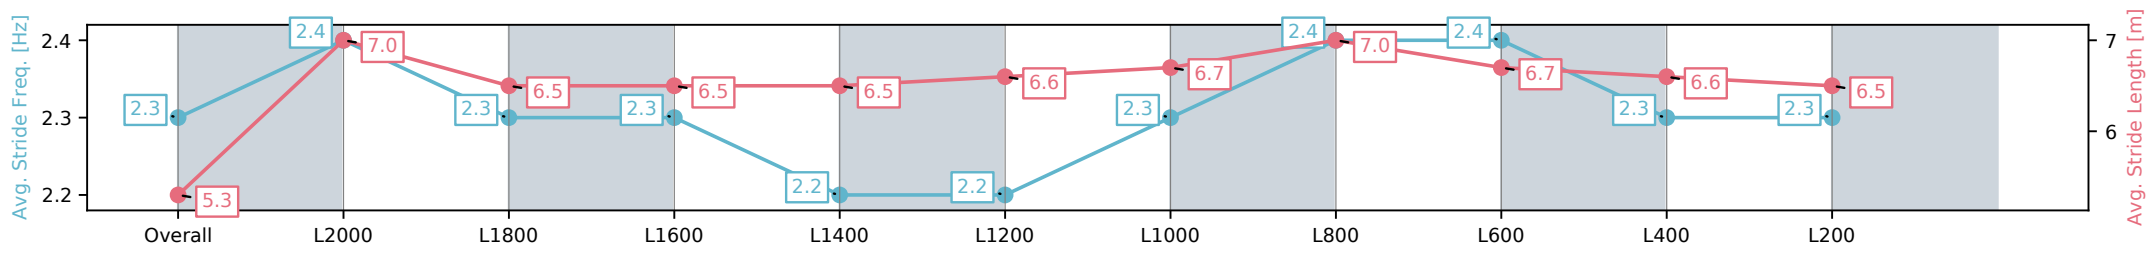

Section	Overall	L2000	L1800	L1600	L1400	L1200	L1000	L800	L600	L400	L200
Section Times	2:27.37 [8] (0:19.91)	2:07.46 [2] (0:12.05)	1:55.41 [4] (0:12.85)	1:42.56 [4] (0:13.22)	1:29.34 [4] (0:13.41)	1:15.93 [4] (0:13.34)	1:02.59 [4] (0:12.19)	0:50.40 [5] (0:11.84)	0:38.56 [6] (0:12.74)	0:25.82 [7] (0:12.77)	0:13.05 [9] (0:13.05)
Average Speed [km/h]	45.4	59.9	56.4	54.6	53.8	54.9	59.1	61.4	58.1	56.9	55.0
Top Speed [km/h]	61.6	61.1	58.4	55.5	55.2	55.4	61.6	62.3	60.2	57.2	56.7
Avg. Dist. to Rail [m]	9.5	0.9	1.4	1.4	1.5	2.8	3.8	3.8	4.5	6.6	8.1
Avg. Stride Freq. [Hz]	2.3	2.4	2.3	2.3	2.2	2.2	2.3	2.4	2.4	2.3	2.3
Avg. Stride Length [m]	5.3	7.0	6.5	6.5	6.5	6.6	6.7	7.0	6.7	6.6	6.5