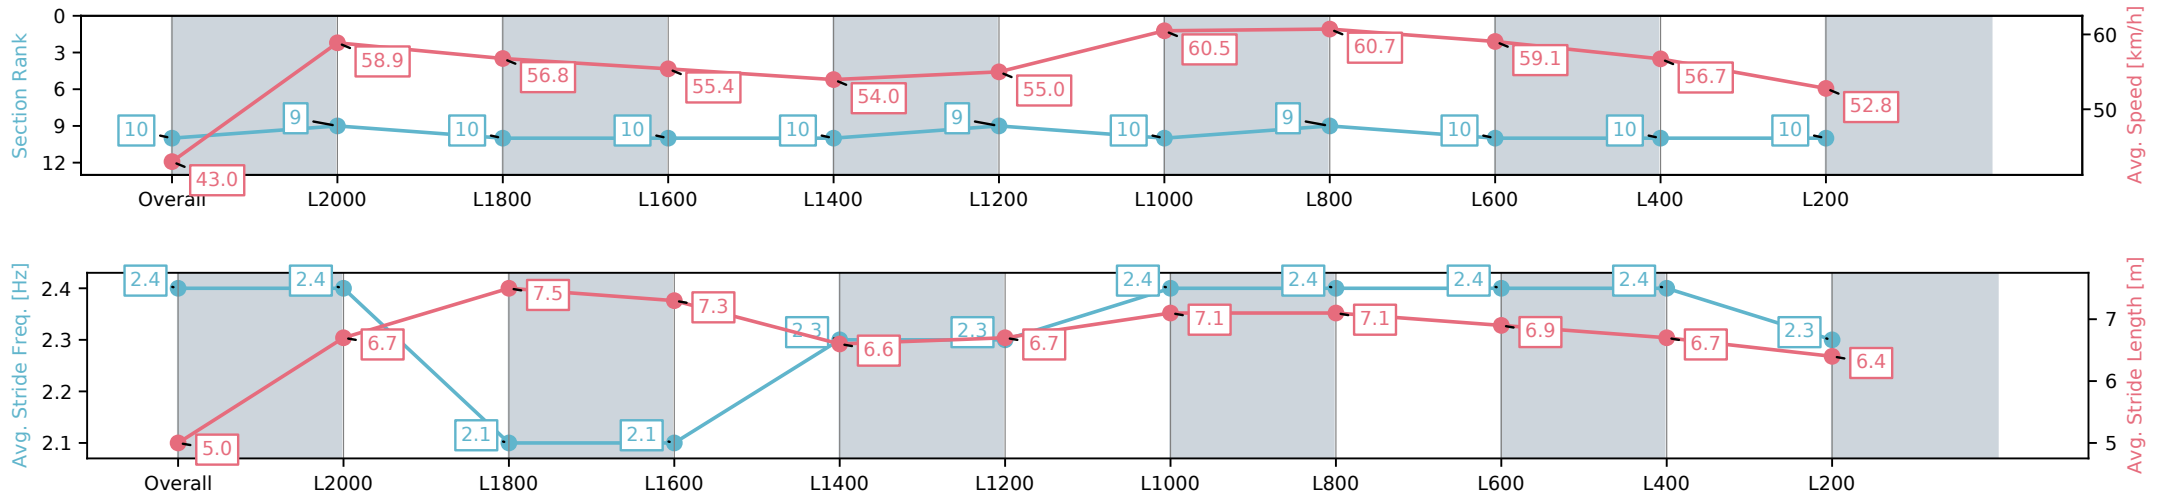

- [] Ranking at each section and finish
- :-:- No data available at this section
- NA No data available

Horse/Jockey Name	DISAGREEABLE MISS/Ben Price
Finish Rank	10
Fastest Section Time (Section)	0:11.95 (L800)
Top Speed [km/h] (Section)	62.2 (L1000)
Race State	Finished

Morphettville Parks SA - Professional

Race 6: Ronald McDonald House Charities SA Handicap - 2250m

09 November 2024 - 3:32PM

Track Rating: Good 4, Weather: Fine, Rail Position: +9m 1000m-W/ Post, +6m Remainder

Section	Overall	L2000	L1800	L1600	L1400	L1200	L1000	L800	L600	L400	L200
Section Times	2:28.33 [10] (0:21.01)	2:07.32 [9] (0:12.28)	1:55.03 [10] (0:12.73)	1:42.30 [10] (0:13.01)	1:29.29 [10] (0:13.36)	1:15.93 [9] (0:13.21)	1:02.72 [10] (0:11.95)	0:50.77 [9] (0:11.97)	0:38.80 [10] (0:12.44)	0:26.36 [10] (0:12.80)	0:13.56 [10] (0:13.56)
Average Speed [km/h]	43.0	58.9	56.8	55.4	54.0	55.0	60.5	60.7	59.1	56.7	52.8
Top Speed [km/h]	58.2	60.3	59.5	57.4	55.7	56.0	62.2	62.2	60.7	58.0	56.7
Avg. Dist. to Rail [m]	8.6	1.6	1.0	0.9	0.2	1.9	4.4	4.2	3.3	5.1	6.0
Avg. Stride Freq. [Hz]	2.4	2.4	2.1	2.1	2.3	2.3	2.4	2.4	2.4	2.4	2.3
Avg. Stride Length [m]	5.0	6.7	7.5	7.3	6.6	6.7	7.1	7.1	6.9	6.7	6.4