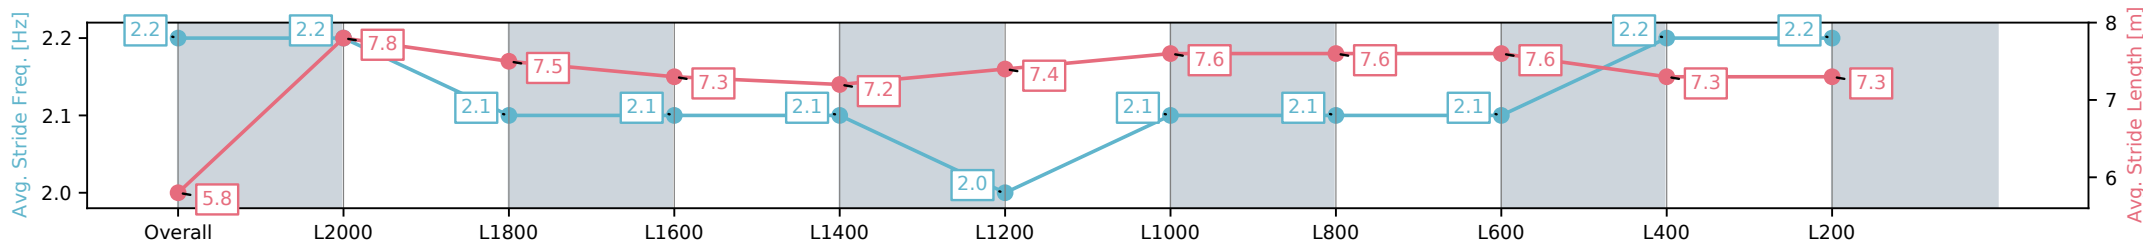

Section	Overall	L2000	L1800	L1600	L1400	L1200	L1000	L800	L600	L400	L200
Section Times	2:26.10 [2] (0:19.67)	2:06.43 [1] (0:11.82)	1:54.61 [1] (0:12.68)	1:41.93 [1] (0:13.27)	1:28.66 [1] (0:13.45)	1:15.21 [1] (0:13.36)	1:01.85 [1] (0:12.44)	0:49.41 [3] (0:11.92)	0:37.49 [3] (0:12.32)	0:25.17 [2] (0:12.47)	0:12.70 [2] (0:12.70)
Average Speed [km/h]	46.2	61.0	56.6	54.3	53.5	54.3	57.9	60.7	59.1	57.9	56.5
Top Speed [km/h]	63.6	63.5	60.4	55.2	54.2	55.9	62.1	62.1	59.7	58.7	58.3
Avg. Dist. to Rail [m]	12.7	0.2	0.3	0.2	0.2	1.2	2.2	1.7	1.7	3.1	3.9
Avg. Stride Freq. [Hz]	2.2	2.2	2.1	2.1	2.1	2.0	2.1	2.1	2.1	2.2	2.2
Avg. Stride Length [m]	5.8	7.8	7.5	7.3	7.2	7.4	7.6	7.6	7.6	7.3	7.3