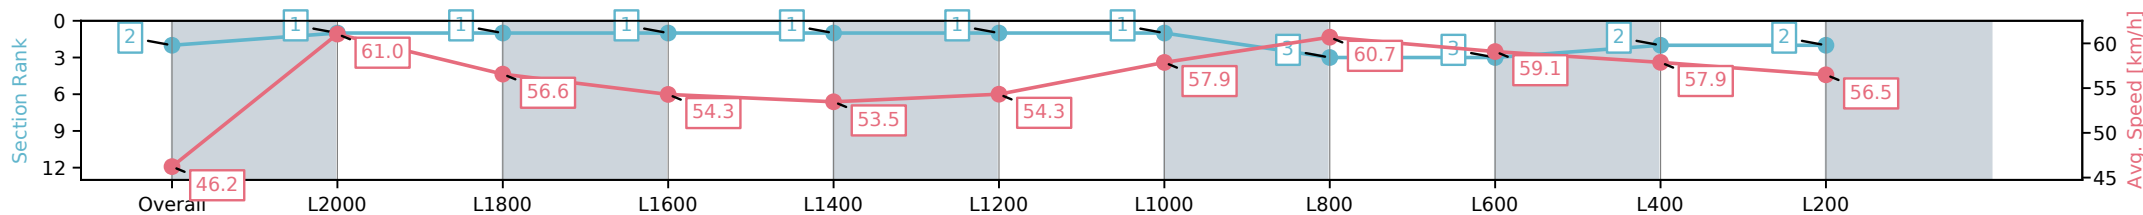

Section	Overall	L2000	L1800	L1600	L1400	L1200	L1000	L800	L600	L400	L200
Section Times	2:26.10 [2] (0:19.67)	2:06.43 [1] (0:11.82)	1:54.61 [1] (0:12.68)	1:41.93 [1] (0:13.27)	1:28.66 [1] (0:13.45)	1:15.21 [1] (0:13.36)	1:01.85 [1] (0:12.44)	0:49.41 [3] (0:11.92)	0:37.49 [3] (0:12.32)	0:25.17 [2] (0:12.47)	0:12.70 [2] (0:12.70)
Average Speed [km/h]	46.2	61.0	56.6	54.3	53.5	54.3	57.9	60.7	59.1	57.9	56.5
Top Speed [km/h]	63.6	63.5	60.4	55.2	54.2	55.9	62.1	62.1	59.7	58.7	58.3
Avg. Dist. to Rail [m]	12.7	0.2	0.3	0.2	0.2	1.2	2.2	1.7	1.7	3.1	3.9
Avg. Stride Freq. [Hz]	2.2	2.2	2.1	2.1	2.1	2.0	2.1	2.1	2.1	2.2	2.2
Avg. Stride Length [m]	5.8	7.8	7.5	7.3	7.2	7.4	7.6	7.6	7.6	7.3	7.3