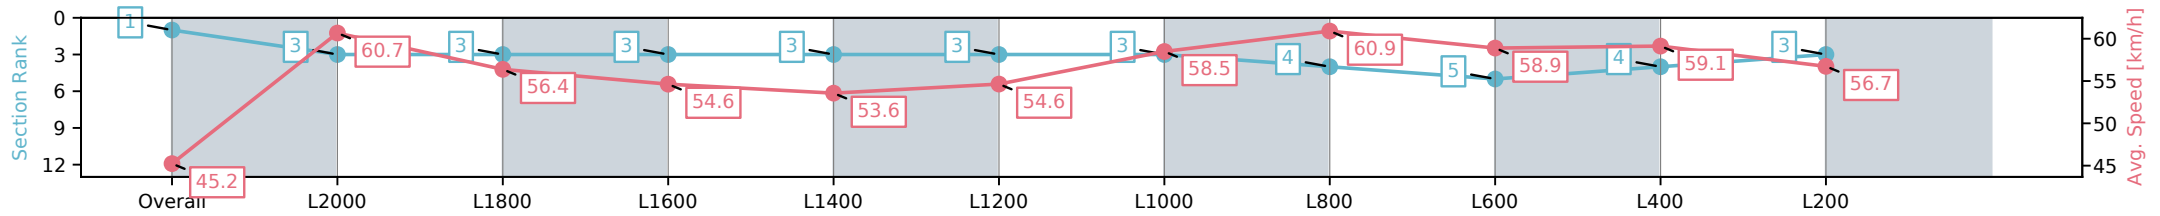

09 November 2024 - 3:32PM

Track Rating: Good 4, Weather: Fine, Rail Position: +9m 1000m-W/ Post, +6m Remainder

Section	Overall	L2000	L1800	L1600	L1400	L1200	L1000	L800	L600	L400	L200
Section Times	2:26.08 [1] (0:19.97)	2:06.11 [3] (0:11.90)	1:54.21 [3] (0:12.85)	1:41.36 [3] (0:13.17)	1:28.19 [3] (0:13.44)	1:14.75 [3] (0:13.25)	1:01.50 [3] (0:12.33)	0:49.17 [4] (0:11.89)	0:37.28 [5] (0:12.43)	0:24.85 [4] (0:12.21)	0:12.64 [3] (0:12.64)
Average Speed [km/h]	45.2	60.7	56.4	54.6	53.6	54.6	58.5	60.9	58.9	59.1	56.7
Top Speed [km/h]	61.6	62.1	59.1	55.2	54.3	55.1	61.7	62.1	60.8	60.1	59.0
Avg. Dist. to Rail [m]	8.3	0.9	1.0	0.3	0.2	1.1	2.3	2.1	2.7	2.3	3.3
Avg. Stride Freq. [Hz]	2.3	2.3	2.2	2.2	2.2	2.2	2.2	2.3	2.3	2.3	2.3
Avg. Stride Length [m]	5.5	7.3	7.1	6.9	6.8	6.9	6.9	7.2	7.2	7.1	7.0