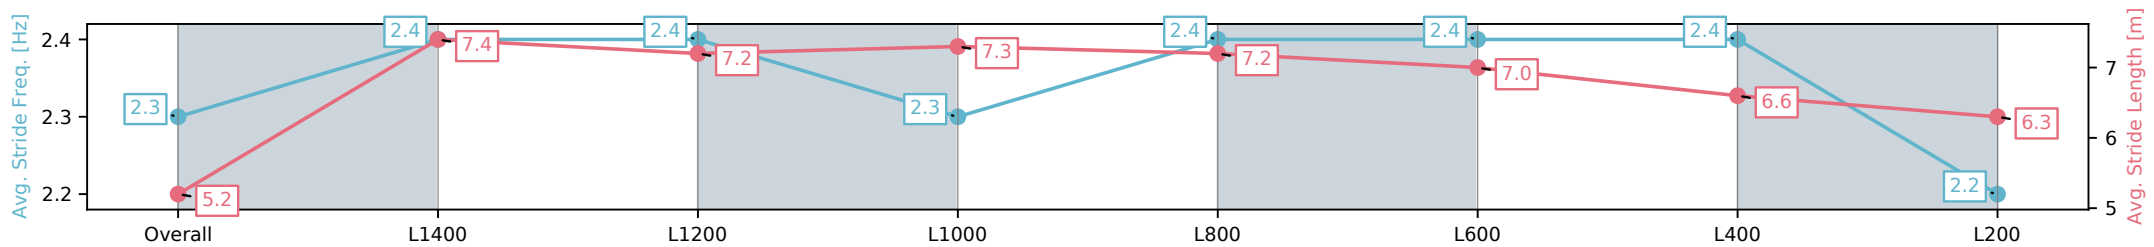

Morphettville Parks SA - Professional

Race 5: Peter Elberg Funerals Handicap - 1550m

09 November 2024 - 2:53PM

Track Rating: Good 4, Weather: Fine, Rail Position: +9m 1000m-W/ Post, +6m Remainder

Section	Overall	L1400	L1200	L1000	L800	L600	L400	L200
Section Times	1:37.77 [8] (0:12.37)	1:25.40 [3] (0:11.28)	1:14.11 [3] (0:11.60)	1:02.51 [3] (0:11.65)	0:50.86 [3] (0:11.56)	0:39.29 [3] (0:12.43)	0:26.86 [2] (0:12.94)	0:13.92 [6] (0:13.92)
Average Speed [km/h]	43.7	63.8	62.4	61.9	62.5	58.7	55.9	51.3
Top Speed [km/h]	62.6	64.5	64.0	62.9	63.8	61.0	57.7	53.4
Avg. Dist. to Rail [m]	5.4	1.1	1.1	1.9	1.7	2.3	3.3	4.6
Avg. Stride Freq. [Hz]	2.3	2.4	2.4	2.3	2.4	2.4	2.4	2.2
Avg. Stride Length [m]	5.2	7.4	7.2	7.3	7.2	7.0	6.6	6.3