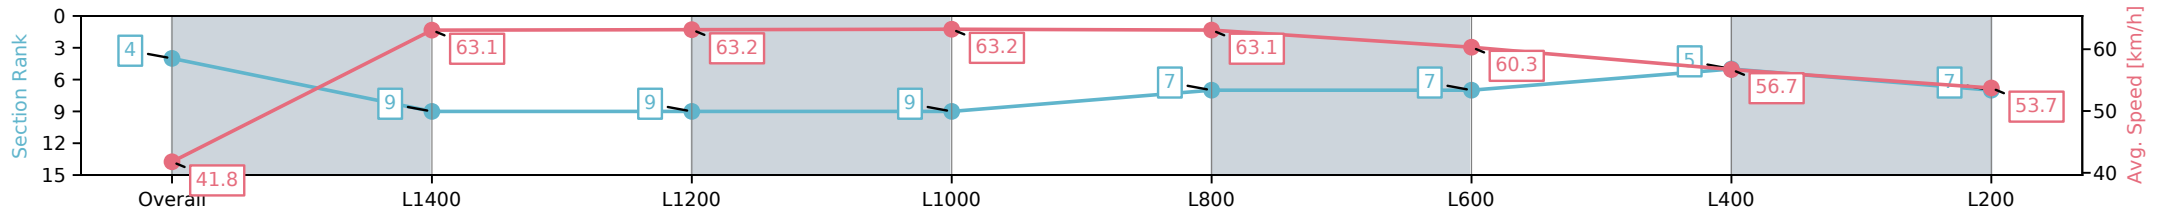

Morphettville Parks SA - Professional

Race 5: Peter Elberg Funerals Handicap - 1550m

09 November 2024 - 2:53PM

Track Rating: Good 4, Weather: Fine, Rail Position: +9m 1000m-W/
Post, +6m Remainder

Section	Overall	L1400	L1200	L1000	L800	L600	L400	L200
Section Times	1:37.15 [4] (0:12.91)	1:24.24 [9] (0:11.43)	1:12.81 [9] (0:11.50)	1:01.31 [9] (0:11.41)	0:49.90 [7] (0:11.53)	0:38.37 [7] (0:12.28)	0:26.09 [5] (0:12.80)	0:13.29 [7] (0:13.28)
Average Speed [km/h]	41.8	63.1	63.2	63.2	63.1	60.3	56.7	53.7
Top Speed [km/h]	61.8	64.1	64.9	64.1	63.6	62.2	58.2	53.9
Avg. Dist. to Rail [m]	4.9	0.9	1.8	3.1	3.5	4.9	4.8	5.5
Avg. Stride Freq. [Hz]	2.2	2.3	2.3	2.3	2.3	2.3	2.3	2.2
Avg. Stride Length [m]	5.2	7.5	7.5	7.6	7.5	7.2	6.9	6.8