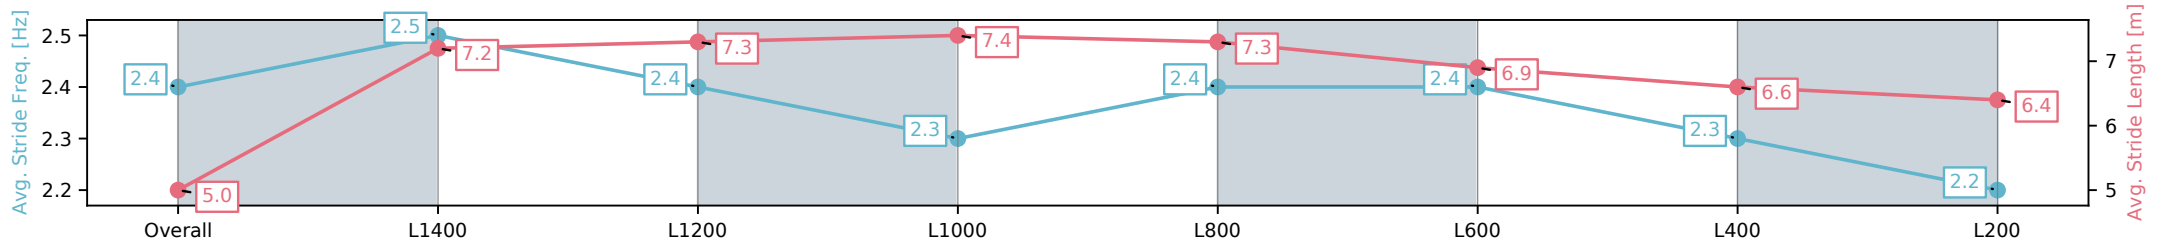

Morphettville Parks SA - Professional

Race 5: Peter Elberg Funerals Handicap - 1550m

09 November 2024 - 2:53PM

Track Rating: Good 4, Weather: Fine, Rail Position: +9m 1000m-W/ Post, +6m Remainder

Section	Overall	L1400	L1200	L1000	L800	L600	L400	L200
Section Times	1:38.78 [12] (0:12.50)	1:26.28 [4] (0:11.25)	1:15.03 [4] (0:11.59)	1:03.44 [5] (0:11.59)	0:51.85 [4] (0:11.66)	0:40.19 [5] (0:12.52)	0:27.67 [7] (0:13.35)	0:14.32 [11] (0:14.32)
Average Speed [km/h]	43.2	64.3	63.0	62.3	62.1	58.8	54.3	49.8
Top Speed [km/h]	63.6	65.5	64.6	62.9	63.6	60.7	55.9	51.8
Avg. Dist. to Rail [m]	9.2	3.1	2.7	3.2	3.1	3.4	5.5	7.3
Avg. Stride Freq. [Hz]	2.4	2.5	2.4	2.3	2.4	2.4	2.3	2.2
Avg. Stride Length [m]	5.0	7.2	7.3	7.4	7.3	6.9	6.6	6.4

- [] Ranking at each section and finish
- :-:- No data available at this section
- NA No data available