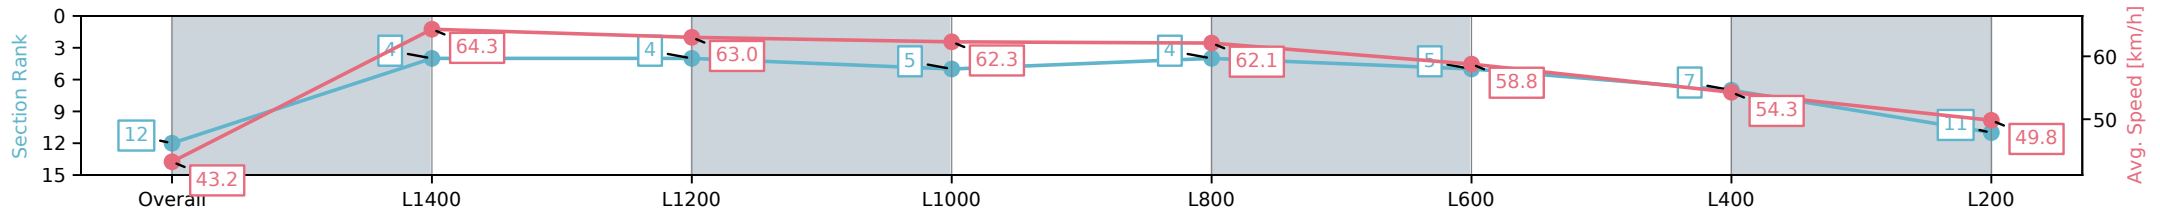

Morphettville Parks SA - Professional

Race 5: Peter Elberg Funerals Handicap - 1550m

09 November 2024 - 2:53PM

Track Rating: Good 4, Weather: Fine, Rail Position: +9m 1000m-W/ Post, +6m Remainder

Section	Overall	L1400	L1200	L1000	L800	L600	L400	L200
Section Times	1:38.78 [12] (0:12.50)	1:26.28 [4] (0:11.25)	1:15.03 [4] (0:11.59)	1:03.44 [5] (0:11.59)	0:51.85 [4] (0:11.66)	0:40.19 [5] (0:12.52)	0:27.67 [7] (0:13.35)	0:14.32 [11] (0:14.32)
Average Speed [km/h]	43.2	64.3	63.0	62.3	62.1	58.8	54.3	49.8
Top Speed [km/h]	63.6	65.5	64.6	62.9	63.6	60.7	55.9	51.8
Avg. Dist. to Rail [m]	9.2	3.1	2.7	3.2	3.1	3.4	5.5	7.3
Avg. Stride Freq. [Hz]	2.4	2.5	2.4	2.3	2.4	2.4	2.3	2.2
Avg. Stride Length [m]	5.0	7.2	7.3	7.4	7.3	6.9	6.6	6.4