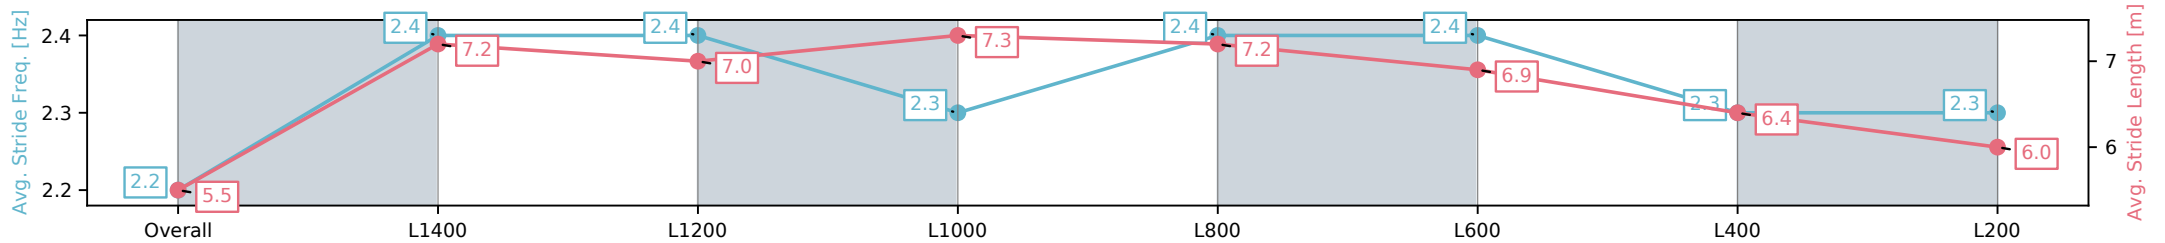

Morphettville Parks SA - Professional

Race 5: Peter Elberg Funerals Handicap - 1550m

09 November 2024 - 2:53PM

Track Rating: Good 4, Weather: Fine, Rail Position: +9m 1000m-W/ Post, +6m Remainder

Section	Overall	L1400	L1200	L1000	L800	L600	L400	L200
Section Times	1:37.77 [7] (0:12.26)	1:25.51 [1] (0:11.08)	1:14.43 [1] (0:11.63)	1:02.80 [1] (0:11.51)	0:51.29 [1] (0:11.62)	0:39.67 [1] (0:12.37)	0:27.30 [1] (0:13.07)	0:14.23 [1] (0:14.23)
Average Speed [km/h]	44.1	65.0	62.5	62.6	62.3	58.9	55.3	50.1
Top Speed [km/h]	64.3	67.6	63.6	63.8	63.8	60.1	57.8	53.1
Avg. Dist. to Rail [m]	7.2	1.5	1.6	2.1	2.1	2.1	1.9	1.7
Avg. Stride Freq. [Hz]	2.2	2.4	2.4	2.3	2.4	2.4	2.3	2.3
Avg. Stride Length [m]	5.5	7.2	7.0	7.3	7.2	6.9	6.4	6.0

- [] Ranking at each section and finish
- :-:- No data available at this section
- NA No data available

Horse/Jockey Name	NULLIFY/Ben Price
Finish Rank	8
Fastest Section Time (Section)	0:11.28 (L1400)
Top Speed [km/h] (Section)	64.5 (L1400)
Race State	Finished