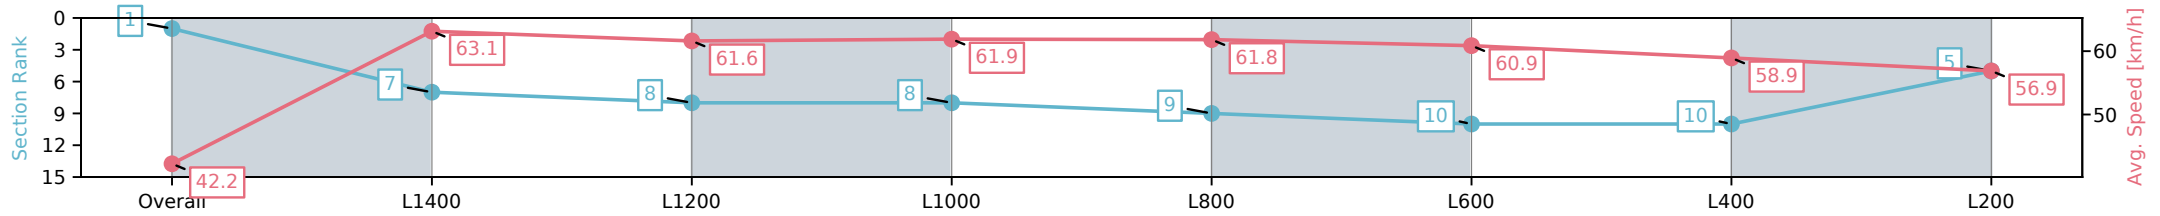

Race 5: Peter Elberg Funerals Handicap - 1550m

09 November 2024 - 2:53PM

Track Rating: Good 4, Weather: Fine, Rail Position: +9m 1000m-W/
Post, +6m Remainder

Section	Overall	L1400	L1200	L1000	L800	L600	L400	L200
Section Times	1:36.32 [1] (0:12.79)	1:23.53 [7] (0:11.39)	1:12.14 [8] (0:11.65)	1:00.49 [8] (0:11.64)	0:48.85 [9] (0:11.78)	0:37.07 [10] (0:12.16)	0:24.91 [10] (0:12.35)	0:12.56 [5] (0:12.56)
Average Speed [km/h]	42.2	63.1	61.6	61.9	61.8	60.9	58.9	56.9
Top Speed [km/h]	62.8	63.7	62.8	63.2	63.3	61.5	59.4	58.8
Avg. Dist. to Rail [m]	4.6	1.0	0.9	3.4	3.2	4.8	6.7	6.5
Avg. Stride Freq. [Hz]	2.1	2.3	2.2	2.2	2.2	2.3	2.3	2.3
Avg. Stride Length [m]	5.4	7.7	7.6	7.3	7.3	7.3	7.3	6.9