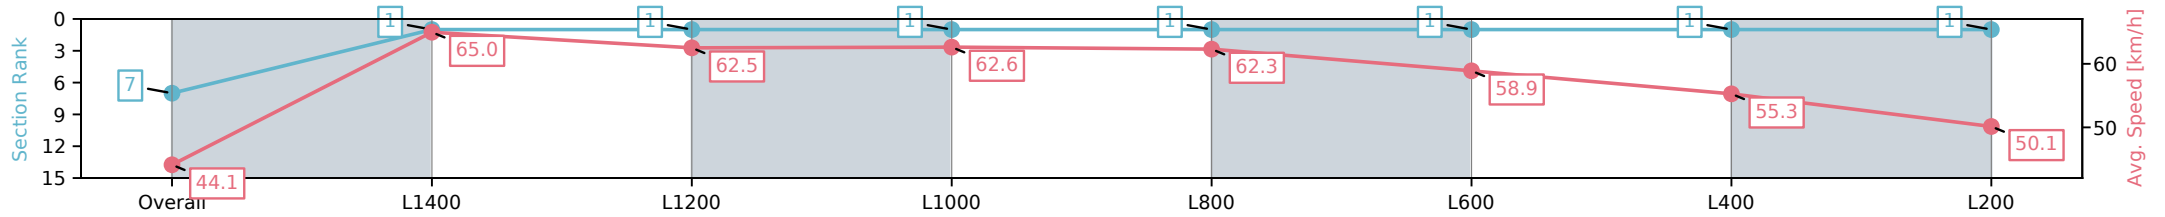

Morphettville Parks SA - Professional

Race 5: Peter Elberg Funerals Handicap - 1550m

09 November 2024 - 2:53PM

Track Rating: Good 4, Weather: Fine, Rail Position: +9m 1000m-W/ Post, +6m Remainder

Section	Overall	L1400	L1200	L1000	L800	L600	L400	L200
Section Times	1:37.77 [7] (0:12.26)	1:25.51 [1] (0:11.08)	1:14.43 [1] (0:11.63)	1:02.80 [1] (0:11.51)	0:51.29 [1] (0:11.62)	0:39.67 [1] (0:12.37)	0:27.30 [1] (0:13.07)	0:14.23 [1] (0:14.23)
Average Speed [km/h]	44.1	65.0	62.5	62.6	62.3	58.9	55.3	50.1
Top Speed [km/h]	64.3	67.6	63.6	63.8	63.8	60.1	57.8	53.1
Avg. Dist. to Rail [m]	7.2	1.5	1.6	2.1	2.1	2.1	1.9	1.7
Avg. Stride Freq. [Hz]	2.2	2.4	2.4	2.3	2.4	2.4	2.3	2.3
Avg. Stride Length [m]	5.5	7.2	7.0	7.3	7.2	6.9	6.4	6.0