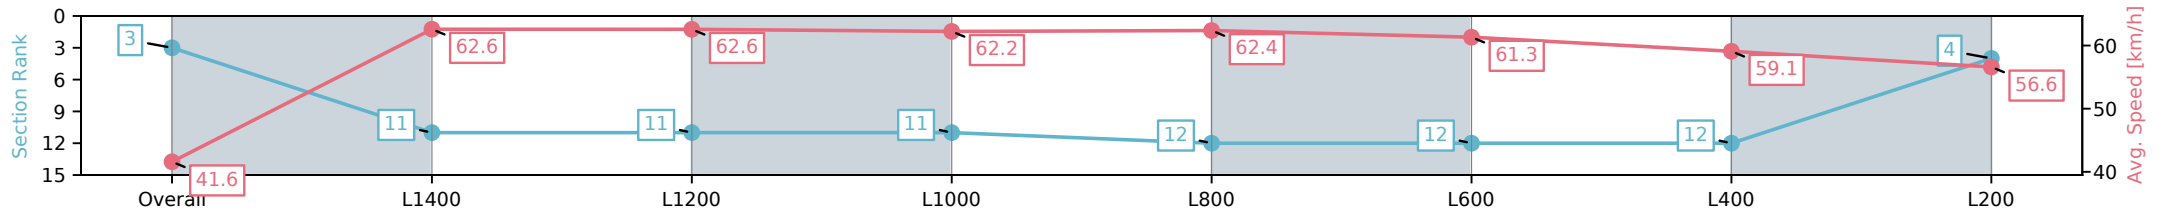

Morphettville Parks SA - Professional

Race 5: Peter Elberg Funerals Handicap - 1550m

09 November 2024 - 2:53PM

Track Rating: Good 4, Weather: Fine, Rail Position: +9m 1000m-W/
Post, +6m Remainder

Section	Overall	L1400	L1200	L1000	L800	L600	L400	L200
Section Times	1:36.37 [3] (0:13.01)	1:23.36 [11] (0:11.54)	1:11.82 [11] (0:11.71)	1:00.11 [11] (0:11.59)	0:48.52 [12] (0:11.64)	0:36.88 [12] (0:11.99)	0:24.89 [12] (0:12.27)	0:12.62 [4] (0:12.62)
Average Speed [km/h]	41.6	62.6	62.6	62.2	62.4	61.3	59.1	56.6
Top Speed [km/h]	60.4	63.4	63.1	64.3	64.4	61.9	60.0	58.6
Avg. Dist. to Rail [m]	8.6	2.2	3.2	3.6	3.0	3.5	5.6	5.6
Avg. Stride Freq. [Hz]	2.2	2.3	2.3	2.3	2.3	2.3	2.3	2.3
Avg. Stride Length [m]	5.2	7.3	7.3	7.3	7.3	7.0	7.1	6.9