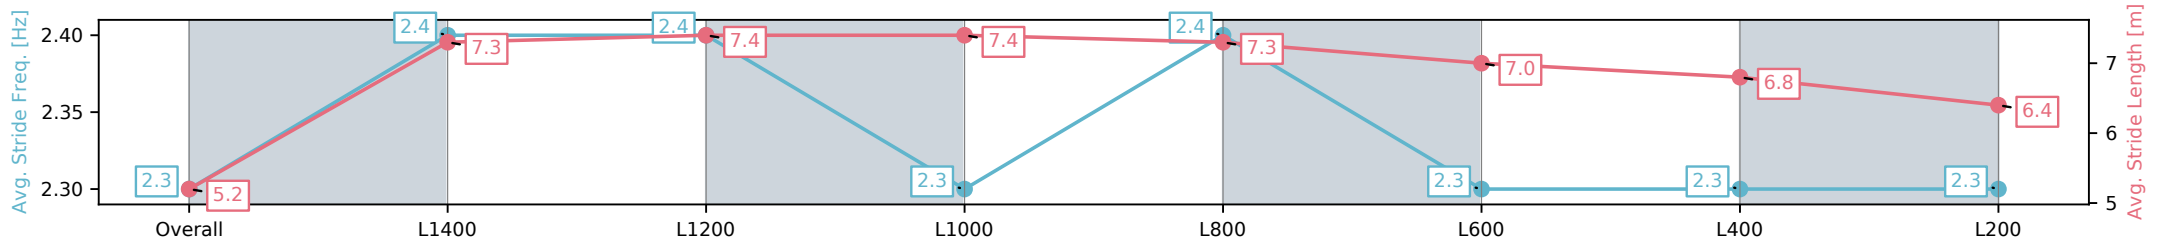

Morphettville Parks SA - Professional

Race 5: Peter Elberg Funerals Handicap - 1550m

09 November 2024 - 2:53PM

Track Rating: Good 4, Weather: Fine, Rail Position: +9m 1000m-W/
Post, +6m Remainder

Section	Overall	L1400	L1200	L1000	L800	L600	L400	L200
Section Times	1:37.20 [6] (0:12.60)	1:24.60 [5] (0:11.44)	1:13.16 [6] (0:11.47)	1:01.69 [6] (0:11.56)	0:50.13 [6] (0:11.69)	0:38.44 [6] (0:12.27)	0:26.17 [4] (0:12.71)	0:13.46 [3] (0:13.46)
Average Speed [km/h]	42.9	63.0	63.5	62.3	62.1	59.3	56.9	53.0
Top Speed [km/h]	62.8	64.8	65.5	63.0	63.6	62.1	59.2	54.5
Avg. Dist. to Rail [m]	9.5	2.6	1.7	2.5	2.6	2.1	2.3	3.2
Avg. Stride Freq. [Hz]	2.3	2.4	2.4	2.3	2.4	2.3	2.3	2.3
Avg. Stride Length [m]	5.2	7.3	7.4	7.4	7.3	7.0	6.8	6.4