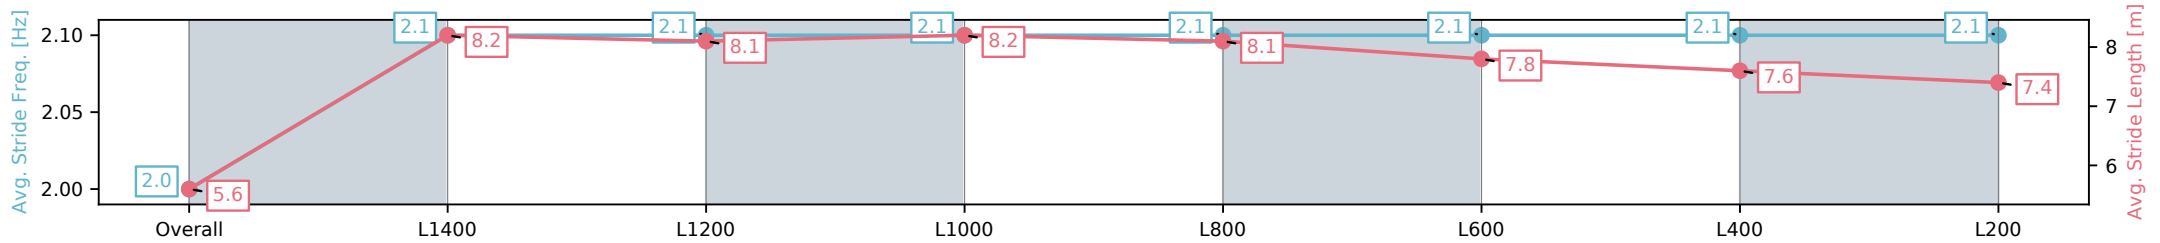

Morphettville Parks SA - Professional

Race 5: Peter Elberg Funerals Handicap - 1550m

09 November 2024 - 2:53PM

Track Rating: Good 4, Weather: Fine, Rail Position: +9m 1000m-W/
Post, +6m Remainder

Section	Overall	L1400	L1200	L1000	L800	L600	L400	L200
Section Times	1:36.37 [2] (0:12.98)	1:23.39 [10] (0:11.49)	1:11.90 [10] (0:11.60)	1:00.30 [10] (0:11.49)	0:48.81 [10] (0:11.46)	0:37.35 [8] (0:12.21)	0:25.14 [8] (0:12.44)	0:12.70 [2] (0:12.70)
Average Speed [km/h]	41.6	62.8	62.2	62.8	63.5	60.4	58.5	56.2
Top Speed [km/h]	62.2	63.4	63.2	63.9	64.3	62.2	59.6	58.8
Avg. Dist. to Rail [m]	5.0	0.8	1.0	3.2	3.3	4.3	5.6	3.7
Avg. Stride Freq. [Hz]	2.0	2.1	2.1	2.1	2.1	2.1	2.1	2.1
Avg. Stride Length [m]	5.6	8.2	8.1	8.2	8.1	7.8	7.6	7.4