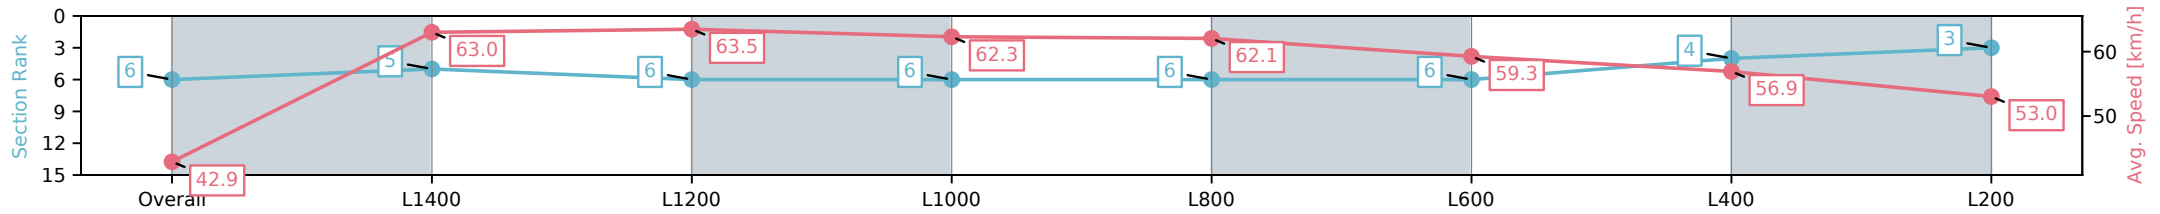

Morphettville Parks SA - Professional

Race 5: Peter Elberg Funerals Handicap - 1550m

09 November 2024 - 2:53PM

Track Rating: Good 4, Weather: Fine, Rail Position: +9m 1000m-W/
Post, +6m Remainder

Section	Overall	L1400	L1200	L1000	L800	L600	L400	L200
Section Times	1:37.20 [6] (0:12.60)	1:24.60 [5] (0:11.44)	1:13.16 [6] (0:11.47)	1:01.69 [6] (0:11.56)	0:50.13 [6] (0:11.69)	0:38.44 [6] (0:12.27)	0:26.17 [4] (0:12.71)	0:13.46 [3] (0:13.46)
Average Speed [km/h]	42.9	63.0	63.5	62.3	62.1	59.3	56.9	53.0
Top Speed [km/h]	62.8	64.8	65.5	63.0	63.6	62.1	59.2	54.5
Avg. Dist. to Rail [m]	9.5	2.6	1.7	2.5	2.6	2.1	2.3	3.2
Avg. Stride Freq. [Hz]	2.3	2.4	2.4	2.3	2.4	2.3	2.3	2.3
Avg. Stride Length [m]	5.2	7.3	7.4	7.4	7.3	7.0	6.8	6.4