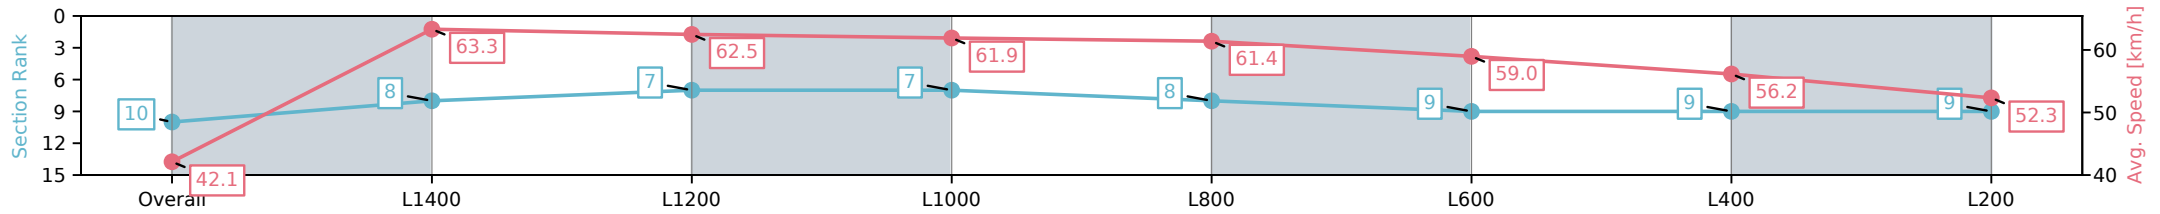

Morphettville Parks SA - Professional

Race 5: Peter Elberg Funerals Handicap - 1550m

09 November 2024 - 2:53PM

Track Rating: Good 4, Weather: Fine, Rail Position: +9m 1000m-W/ Post, +6m Remainder

Section	Overall	L1400	L1200	L1000	L800	L600	L400	L200
Section Times	1:37.90 [10] (0:12.81)	1:25.09 [8] (0:11.37)	1:13.72 [7] (0:11.50)	1:02.22 [7] (0:11.63)	0:50.59 [8] (0:11.73)	0:38.86 [9] (0:12.35)	0:26.51 [9] (0:12.87)	0:13.64 [9] (0:13.64)
Average Speed [km/h]	42.1	63.3	62.5	61.9	61.4	59.0	56.2	52.3
Top Speed [km/h]	62.9	64.7	63.8	62.7	62.9	59.9	58.1	54.6
Avg. Dist. to Rail [m]	4.5	0.5	0.8	0.5	0.2	2.0	2.2	2.5
Avg. Stride Freq. [Hz]	2.3	2.4	2.3	2.3	2.3	2.4	2.3	2.2
Avg. Stride Length [m]	5.0	7.4	7.4	7.3	7.3	7.0	6.8	6.6