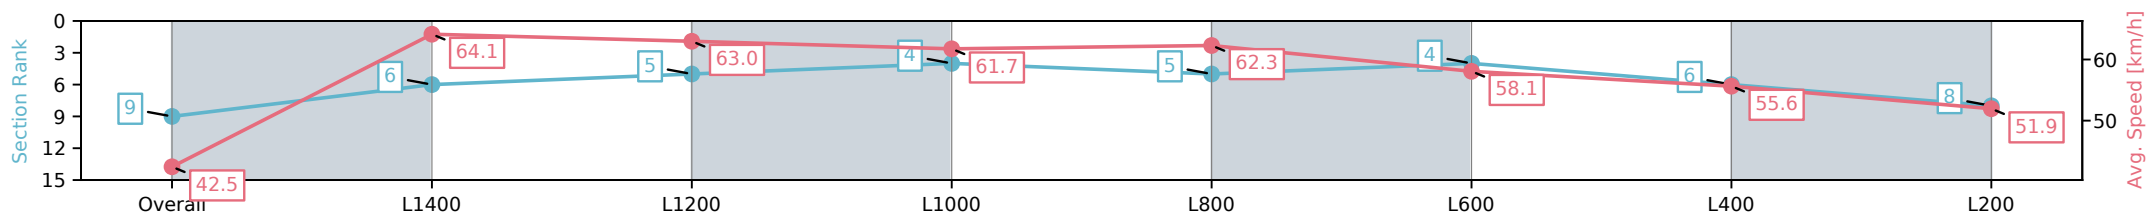

Morphettville Parks SA - Professional

Race 5: Peter Elberg Funerals Handicap - 1550m

09 November 2024 - 2:53PM

Track Rating: Good 4, Weather: Fine, Rail Position: +9m 1000m-W/ Post, +6m Remainder

Section	Overall	L1400	L1200	L1000	L800	L600	L400	L200
Section Times	1:37.81 [9] (0:12.70)	1:25.11 [6] (0:11.24)	1:13.87 [5] (0:11.38)	1:02.49 [4] (0:11.65)	0:50.84 [5] (0:11.56)	0:39.27 [4] (0:12.55)	0:26.72 [6] (0:13.00)	0:13.72 [8] (0:13.72)
Average Speed [km/h]	42.5	64.1	63.0	61.7	62.3	58.1	55.6	51.9
Top Speed [km/h]	63.6	64.7	64.6	62.6	64.1	60.8	56.2	54.9
Avg. Dist. to Rail [m]	6.4	1.5	0.9	0.5	0.5	1.9	3.3	6.5
Avg. Stride Freq. [Hz]	2.2	2.4	2.4	2.3	2.4	2.3	2.3	2.1
Avg. Stride Length [m]	5.2	7.4	7.4	7.4	7.4	7.0	6.9	6.7