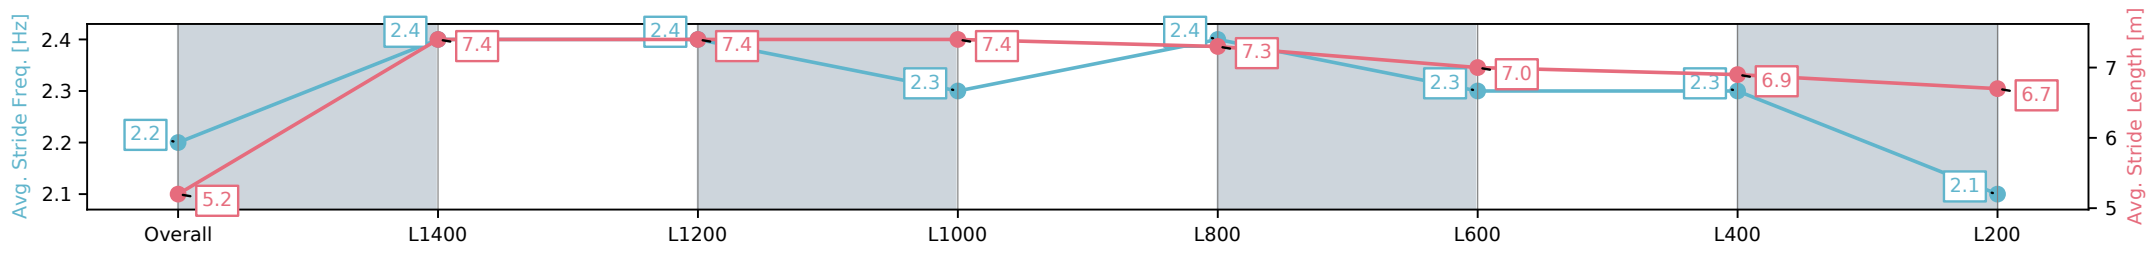

Morphettville Parks SA - Professional

Race 5: Peter Elberg Funerals Handicap - 1550m

09 November 2024 - 2:53PM

Track Rating: Good 4, Weather: Fine, Rail Position: +9m 1000m-W/ Post, +6m Remainder

Section	Overall	L1400	L1200	L1000	L800	L600	L400	L200
Section Times	1:37.81 [9] (0:12.70)	1:25.11 [6] (0:11.24)	1:13.87 [5] (0:11.38)	1:02.49 [4] (0:11.65)	0:50.84 [5] (0:11.56)	0:39.27 [4] (0:12.55)	0:26.72 [6] (0:13.00)	0:13.72 [8] (0:13.72)
Average Speed [km/h]	42.5	64.1	63.0	61.7	62.3	58.1	55.6	51.9
Top Speed [km/h]	63.6	64.7	64.6	62.6	64.1	60.8	56.2	54.9
Avg. Dist. to Rail [m]	6.4	1.5	0.9	0.5	0.5	1.9	3.3	6.5
Avg. Stride Freq. [Hz]	2.2	2.4	2.4	2.3	2.4	2.3	2.3	2.1
Avg. Stride Length [m]	5.2	7.4	7.4	7.4	7.4	7.0	6.9	6.7

[] Ranking at each section and finish
 -:-:- No data available at this section
 NA No data available

Horse/Jockey Name	RUN ON/Rochelle Milnes
Finish Rank	10
Fastest Section Time (Section)	0:11.37 (L1400)
Top Speed [km/h] (Section)	64.7 (L1400)
Race State	Finished