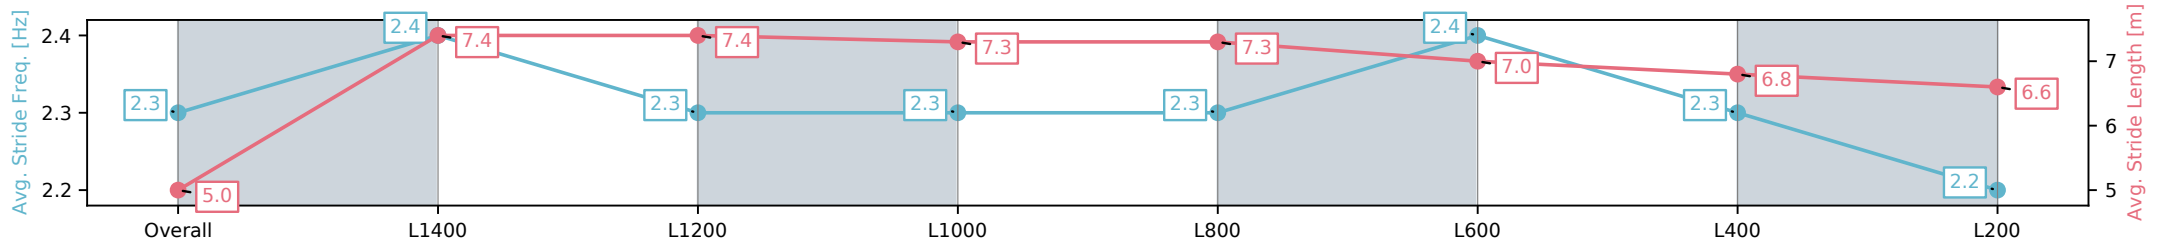

Morphettville Parks SA - Professional

Race 5: Peter Elberg Funerals Handicap - 1550m

09 November 2024 - 2:53PM

Track Rating: Good 4, Weather: Fine, Rail Position: +9m 1000m-W/ Post, +6m Remainder

Section	Overall	L1400	L1200	L1000	L800	L600	L400	L200
Section Times	1:37.90 [10] (0:12.81)	1:25.09 [8] (0:11.37)	1:13.72 [7] (0:11.50)	1:02.22 [7] (0:11.63)	0:50.59 [8] (0:11.73)	0:38.86 [9] (0:12.35)	0:26.51 [9] (0:12.87)	0:13.64 [9] (0:13.64)
Average Speed [km/h]	42.1	63.3	62.5	61.9	61.4	59.0	56.2	52.3
Top Speed [km/h]	62.9	64.7	63.8	62.7	62.9	59.9	58.1	54.6
Avg. Dist. to Rail [m]	4.5	0.5	0.8	0.5	0.2	2.0	2.2	2.5
Avg. Stride Freq. [Hz]	2.3	2.4	2.3	2.3	2.3	2.4	2.3	2.2
Avg. Stride Length [m]	5.0	7.4	7.4	7.3	7.3	7.0	6.8	6.6

- [] Ranking at each section and finish
- :-:- No data available at this section
- NA No data available

Horse/Jockey Name	RIALTOR/Zoe Lloyd
Finish Rank	11
Fastest Section Time (Section)	0:11.16 (L1400)
Top Speed [km/h] (Section)	65.3 (L1400)
Race State	Finished