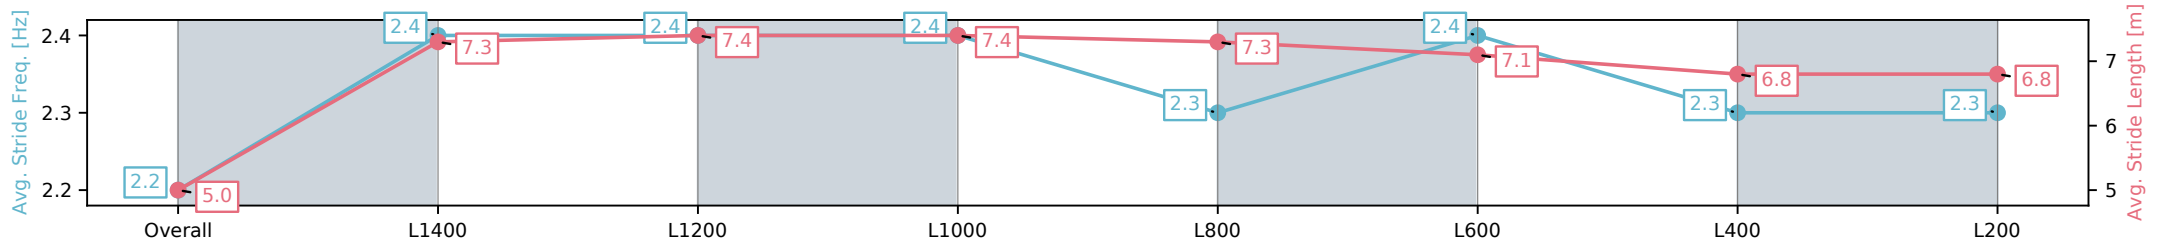

Morphettville Parks SA - Professional

Race 5: Peter Elberg Funerals Handicap - 1550m

09 November 2024 - 2:53PM

Track Rating: Good 4, Weather: Fine, Rail Position: +9m 1000m-W/ Post, +6m Remainder

Section	Overall	L1400	L1200	L1000	L800	L600	L400	L200
Section Times	1:37.15 [5] (0:13.27)	1:23.88 [12] (0:11.49)	1:12.39 [12] (0:11.51)	1:00.88 [12] (0:11.47)	0:49.41 [11] (0:11.66)	0:37.75 [11] (0:12.02)	0:25.73 [11] (0:12.92)	0:12.81 [10] (0:12.81)
Average Speed [km/h]	40.7	62.8	62.7	62.8	61.8	60.6	56.1	55.8
Top Speed [km/h]	61.7	63.3	63.3	63.7	64.2	61.8	59.1	56.1
Avg. Dist. to Rail [m]	5.8	1.4	0.6	0.5	0.6	2.2	4.2	7.9
Avg. Stride Freq. [Hz]	2.2	2.4	2.4	2.4	2.3	2.4	2.3	2.3
Avg. Stride Length [m]	5.0	7.3	7.4	7.4	7.3	7.1	6.8	6.8