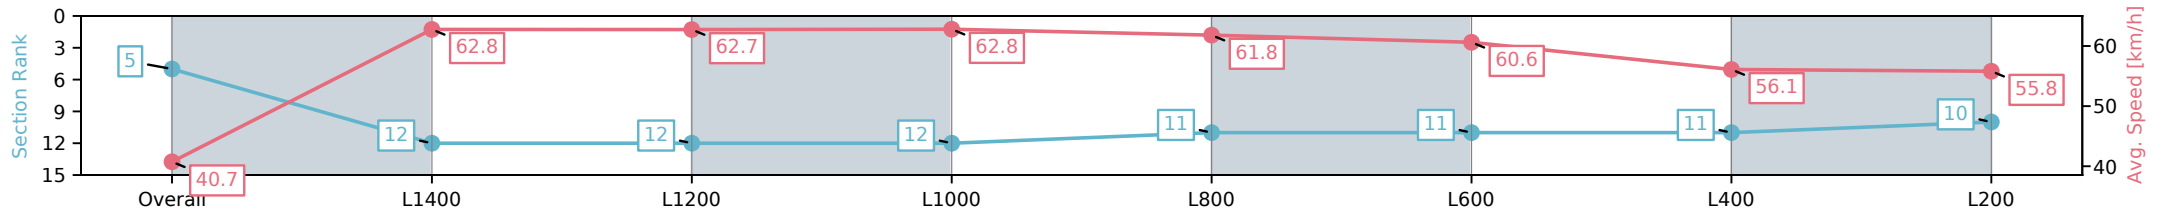

Morphettville Parks SA - Professional

Race 5: Peter Elberg Funerals Handicap - 1550m

09 November 2024 - 2:53PM

Track Rating: Good 4, Weather: Fine, Rail Position: +9m 1000m-W/ Post, +6m Remainder

Section	Overall	L1400	L1200	L1000	L800	L600	L400	L200
Section Times	1:37.15 [5] (0:13.27)	1:23.88 [12] (0:11.49)	1:12.39 [12] (0:11.51)	1:00.88 [12] (0:11.47)	0:49.41 [11] (0:11.66)	0:37.75 [11] (0:12.02)	0:25.73 [11] (0:12.92)	0:12.81 [10] (0:12.81)
Average Speed [km/h]	40.7	62.8	62.7	62.8	61.8	60.6	56.1	55.8
Top Speed [km/h]	61.7	63.3	63.3	63.7	64.2	61.8	59.1	56.1
Avg. Dist. to Rail [m]	5.8	1.4	0.6	0.5	0.6	2.2	4.2	7.9
Avg. Stride Freq. [Hz]	2.2	2.4	2.4	2.4	2.3	2.4	2.3	2.3
Avg. Stride Length [m]	5.0	7.3	7.4	7.4	7.3	7.1	6.8	6.8