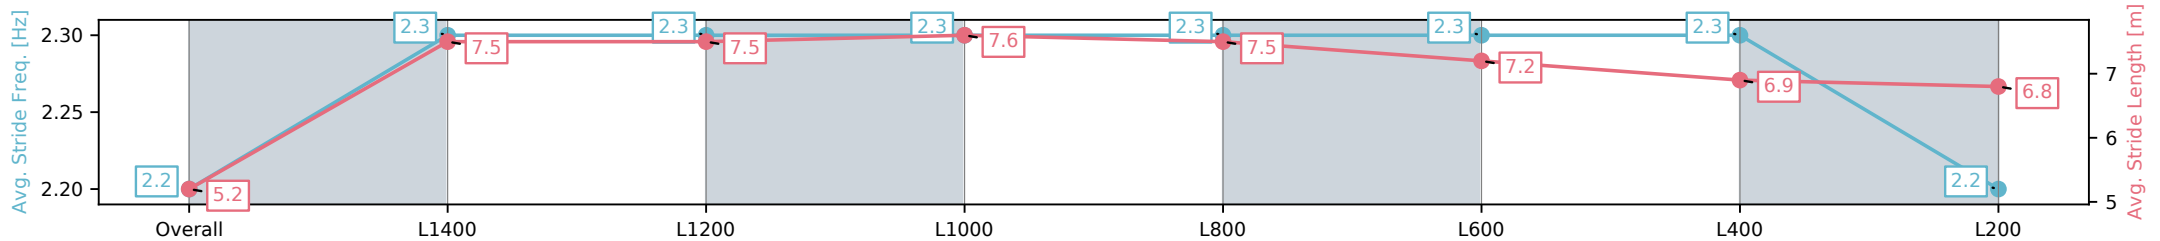

Morphettville Parks SA - Professional

Race 5: Peter Elberg Funerals Handicap - 1550m

09 November 2024 - 2:53PM

Track Rating: Good 4, Weather: Fine, Rail Position: +9m 1000m-W/
Post, +6m Remainder

Section	Overall	L1400	L1200	L1000	L800	L600	L400	L200
Section Times	1:37.15 [4] (0:12.91)	1:24.24 [9] (0:11.43)	1:12.81 [9] (0:11.50)	1:01.31 [9] (0:11.41)	0:49.90 [7] (0:11.53)	0:38.37 [7] (0:12.28)	0:26.09 [5] (0:12.80)	0:13.29 [7] (0:13.28)
Average Speed [km/h]	41.8	63.1	63.2	63.2	63.1	60.3	56.7	53.7
Top Speed [km/h]	61.8	64.1	64.9	64.1	63.6	62.2	58.2	53.9
Avg. Dist. to Rail [m]	4.9	0.9	1.8	3.1	3.5	4.9	4.8	5.5
Avg. Stride Freq. [Hz]	2.2	2.3	2.3	2.3	2.3	2.3	2.3	2.2
Avg. Stride Length [m]	5.2	7.5	7.5	7.6	7.5	7.2	6.9	6.8