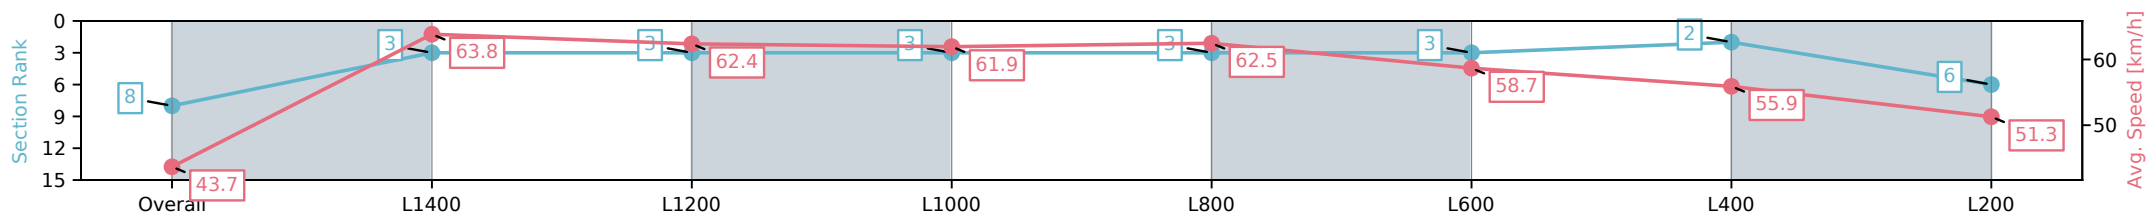

Morphettville Parks SA - Professional

Race 5: Peter Elberg Funerals Handicap - 1550m

09 November 2024 - 2:53PM

Track Rating: Good 4, Weather: Fine, Rail Position: +9m 1000m-W/ Post, +6m Remainder

Section	Overall	L1400	L1200	L1000	L800	L600	L400	L200
Section Times	1:37.77 [8] (0:12.37)	1:25.40 [3] (0:11.28)	1:14.11 [3] (0:11.60)	1:02.51 [3] (0:11.65)	0:50.86 [3] (0:11.56)	0:39.29 [3] (0:12.43)	0:26.86 [2] (0:12.94)	0:13.92 [6] (0:13.92)
Average Speed [km/h]	43.7	63.8	62.4	61.9	62.5	58.7	55.9	51.3
Top Speed [km/h]	62.6	64.5	64.0	62.9	63.8	61.0	57.7	53.4
Avg. Dist. to Rail [m]	5.4	1.1	1.1	1.9	1.7	2.3	3.3	4.6
Avg. Stride Freq. [Hz]	2.3	2.4	2.4	2.3	2.4	2.4	2.4	2.2
Avg. Stride Length [m]	5.2	7.4	7.2	7.3	7.2	7.0	6.6	6.3