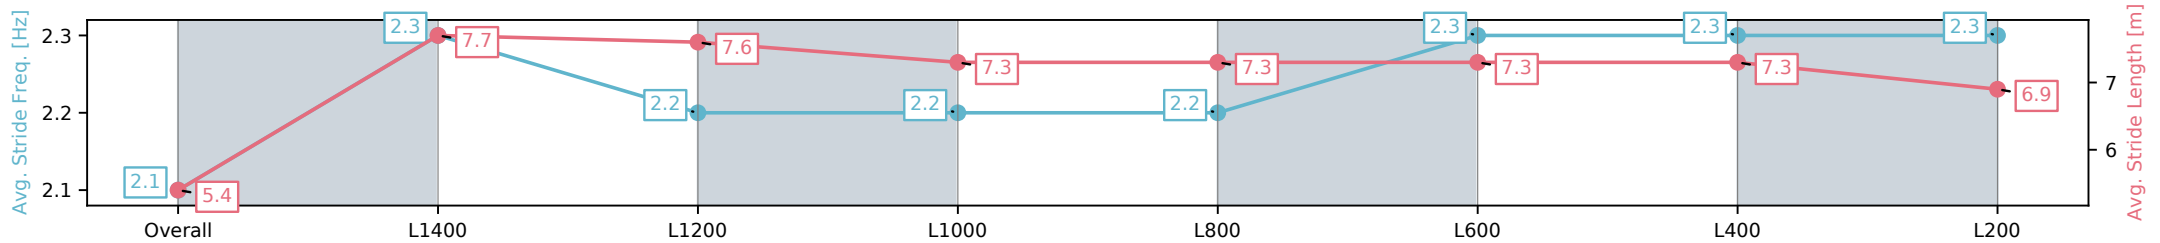

Race 5: Peter Elberg Funerals Handicap - 1550m

09 November 2024 - 2:53PM

Track Rating: Good 4, Weather: Fine, Rail Position: +9m 1000m-W/
Post, +6m Remainder

Section	Overall	L1400	L1200	L1000	L800	L600	L400	L200
Section Times	1:36.32 [1] (0:12.79)	1:23.53 [7] (0:11.39)	1:12.14 [8] (0:11.65)	1:00.49 [8] (0:11.64)	0:48.85 [9] (0:11.78)	0:37.07 [10] (0:12.16)	0:24.91 [10] (0:12.35)	0:12.56 [5] (0:12.56)
Average Speed [km/h]	42.2	63.1	61.6	61.9	61.8	60.9	58.9	56.9
Top Speed [km/h]	62.8	63.7	62.8	63.2	63.3	61.5	59.4	58.8
Avg. Dist. to Rail [m]	4.6	1.0	0.9	3.4	3.2	4.8	6.7	6.5
Avg. Stride Freq. [Hz]	2.1	2.3	2.2	2.2	2.2	2.3	2.3	2.3
Avg. Stride Length [m]	5.4	7.7	7.6	7.3	7.3	7.3	7.3	6.9