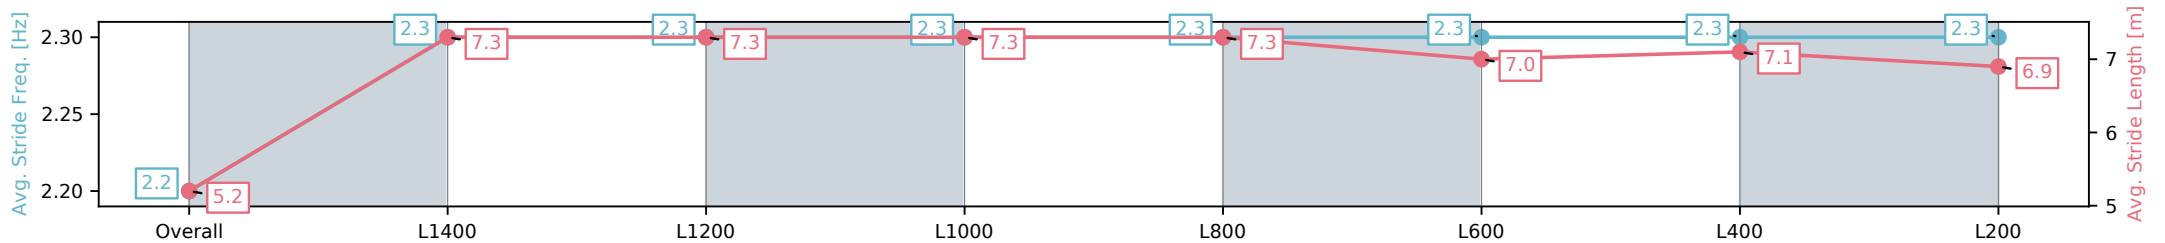

Morphettville Parks SA - Professional

Race 5: Peter Elberg Funerals Handicap - 1550m

09 November 2024 - 2:53PM

Track Rating: Good 4, Weather: Fine, Rail Position: +9m 1000m-W/
Post, +6m Remainder

Section	Overall	L1400	L1200	L1000	L800	L600	L400	L200
Section Times	1:36.37 [3] (0:13.01)	1:23.36 [11] (0:11.54)	1:11.82 [11] (0:11.71)	1:00.11 [11] (0:11.59)	0:48.52 [12] (0:11.64)	0:36.88 [12] (0:11.99)	0:24.89 [12] (0:12.27)	0:12.62 [4] (0:12.62)
Average Speed [km/h]	41.6	62.6	62.6	62.2	62.4	61.3	59.1	56.6
Top Speed [km/h]	60.4	63.4	63.1	64.3	64.4	61.9	60.0	58.6
Avg. Dist. to Rail [m]	8.6	2.2	3.2	3.6	3.0	3.5	5.6	5.6
Avg. Stride Freq. [Hz]	2.2	2.3	2.3	2.3	2.3	2.3	2.3	2.3
Avg. Stride Length [m]	5.2	7.3	7.3	7.3	7.3	7.0	7.1	6.9