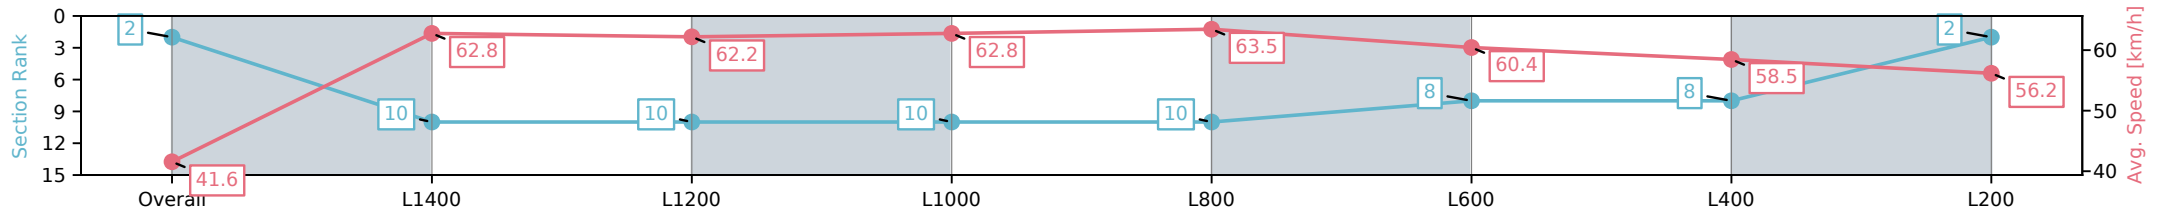

Morphettville Parks SA - Professional

Race 5: Peter Elberg Funerals Handicap - 1550m

09 November 2024 - 2:53PM

Track Rating: Good 4, Weather: Fine, Rail Position: +9m 1000m-W/
Post, +6m Remainder

Section	Overall	L1400	L1200	L1000	L800	L600	L400	L200
Section Times	1:36.37 [2] (0:12.98)	1:23.39 [10] (0:11.49)	1:11.90 [10] (0:11.60)	1:00.30 [10] (0:11.49)	0:48.81 [10] (0:11.46)	0:37.35 [8] (0:12.21)	0:25.14 [8] (0:12.44)	0:12.70 [2] (0:12.70)
Average Speed [km/h]	41.6	62.8	62.2	62.8	63.5	60.4	58.5	56.2
Top Speed [km/h]	62.2	63.4	63.2	63.9	64.3	62.2	59.6	58.8
Avg. Dist. to Rail [m]	5.0	0.8	1.0	3.2	3.3	4.3	5.6	3.7
Avg. Stride Freq. [Hz]	2.0	2.1	2.1	2.1	2.1	2.1	2.1	2.1
Avg. Stride Length [m]	5.6	8.2	8.1	8.2	8.1	7.8	7.6	7.4