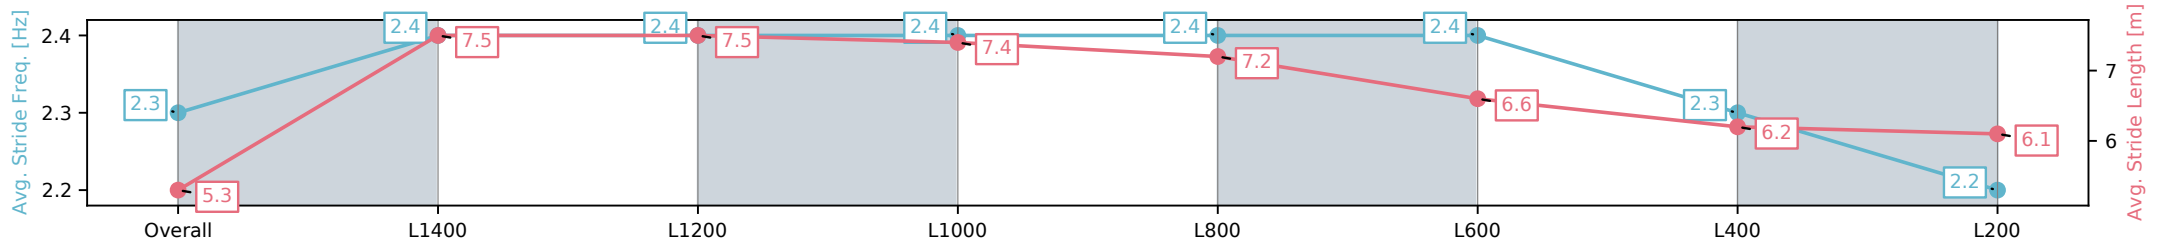

Morphettville Parks SA - Professional

Race 5: Peter Elberg Funerals Handicap - 1550m

09 November 2024 - 2:53PM

Track Rating: Good 4, Weather: Fine, Rail Position: +9m 1000m-W/
Post, +6m Remainder

Section	Overall	L1400	L1200	L1000	L800	L600	L400	L200
Section Times	1:38.72 [11] (0:12.30)	1:26.42 [2] (0:11.16)	1:15.26 [2] (0:11.55)	1:03.71 [2] (0:11.50)	0:52.21 [2] (0:11.70)	0:40.51 [2] (0:12.74)	0:27.77 [3] (0:13.52)	0:14.25 [12] (0:14.25)
Average Speed [km/h]	43.9	64.6	62.8	62.7	62.0	57.5	53.5	50.1
Top Speed [km/h]	64.1	65.3	64.0	63.5	63.5	59.3	56.3	52.0
Avg. Dist. to Rail [m]	10.6	2.5	1.6	2.4	2.5	3.1	4.1	5.8
Avg. Stride Freq. [Hz]	2.3	2.4	2.4	2.4	2.4	2.4	2.3	2.2
Avg. Stride Length [m]	5.3	7.5	7.5	7.4	7.2	6.6	6.2	6.1