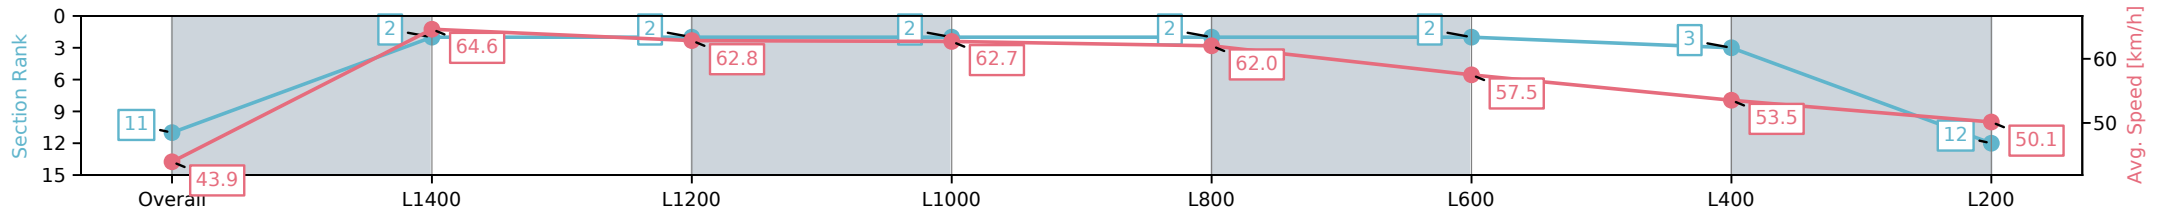

Morphettville Parks SA - Professional

Race 5: Peter Elberg Funerals Handicap - 1550m

09 November 2024 - 2:53PM

Track Rating: Good 4, Weather: Fine, Rail Position: +9m 1000m-W/
Post, +6m Remainder

Section	Overall	L1400	L1200	L1000	L800	L600	L400	L200
Section Times	1:38.72 [11] (0:12.30)	1:26.42 [2] (0:11.16)	1:15.26 [2] (0:11.55)	1:03.71 [2] (0:11.50)	0:52.21 [2] (0:11.70)	0:40.51 [2] (0:12.74)	0:27.77 [3] (0:13.52)	0:14.25 [12] (0:14.25)
Average Speed [km/h]	43.9	64.6	62.8	62.7	62.0	57.5	53.5	50.1
Top Speed [km/h]	64.1	65.3	64.0	63.5	63.5	59.3	56.3	52.0
Avg. Dist. to Rail [m]	10.6	2.5	1.6	2.4	2.5	3.1	4.1	5.8
Avg. Stride Freq. [Hz]	2.3	2.4	2.4	2.4	2.4	2.4	2.3	2.2
Avg. Stride Length [m]	5.3	7.5	7.5	7.4	7.2	6.6	6.2	6.1