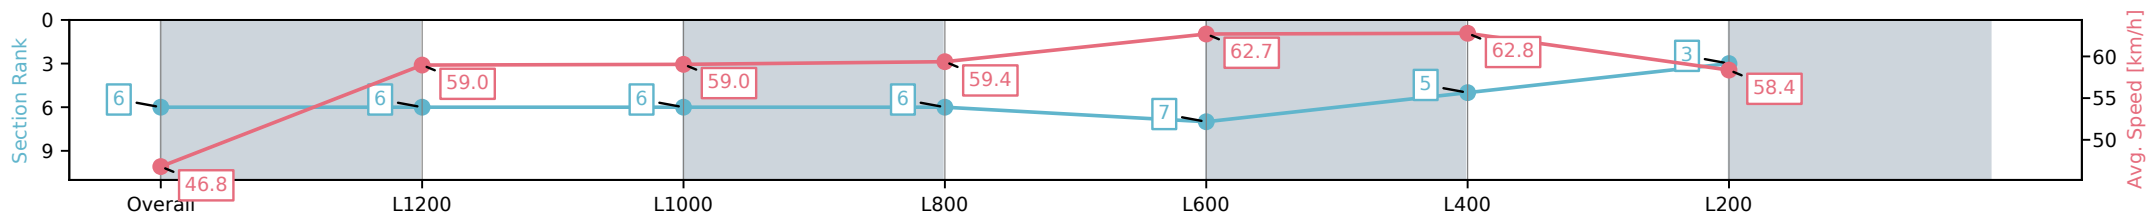

Section	Overall	L1200	L1000	L800	L600	L400	L200
Section Times	1:27.86 [6] (0:15.42)	1:12.44 [6] (0:12.19)	1:00.25 [6] (0:12.26)	0:47.99 [6] (0:12.23)	0:35.76 [7] (0:11.78)	0:23.98 [5] (0:11.63)	0:12.35 [3] (0:12.35)
Average Speed [km/h]	46.8	59.0	59.0	59.4	62.7	62.8	58.4
Top Speed [km/h]	59.8	60.1	60.1	62.6	63.2	63.7	61.9
Avg. Dist. to Rail [m]	2.5	0.8	1.4	2.4	4.7	8.0	8.8
Avg. Stride Freq. [Hz]	2.1	2.2	2.2	2.2	2.3	2.3	2.2
Avg. Stride Length [m]	6.1	7.4	7.4	7.4	7.5	7.4	7.1