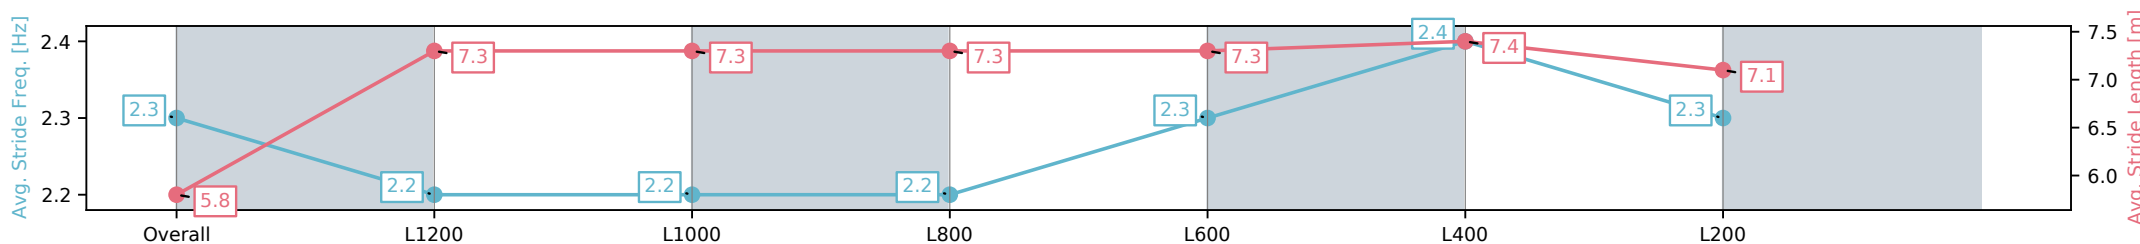

Section	Overall	L1200	L1000	L800	L600	L400	L200
Section Times	1:27.82 [4] (0:15.16)	1:12.66 [4] (0:12.23)	1:00.43 [4] (0:12.24)	0:48.19 [5] (0:12.34)	0:35.85 [6] (0:12.08)	0:23.77 [7] (0:11.68)	0:12.09 [7] (0:12.09)
Average Speed [km/h]	47.4	58.9	59.2	58.8	61.2	62.6	59.5
Top Speed [km/h]	61.0	60.7	60.7	60.4	63.3	63.8	66.9
Avg. Dist. to Rail [m]	3.0	0.5	1.6	2.3	5.0	7.6	8.3
Avg. Stride Freq. [Hz]	2.3	2.2	2.2	2.2	2.3	2.4	2.3
Avg. Stride Length [m]	5.8	7.3	7.3	7.3	7.3	7.4	7.1