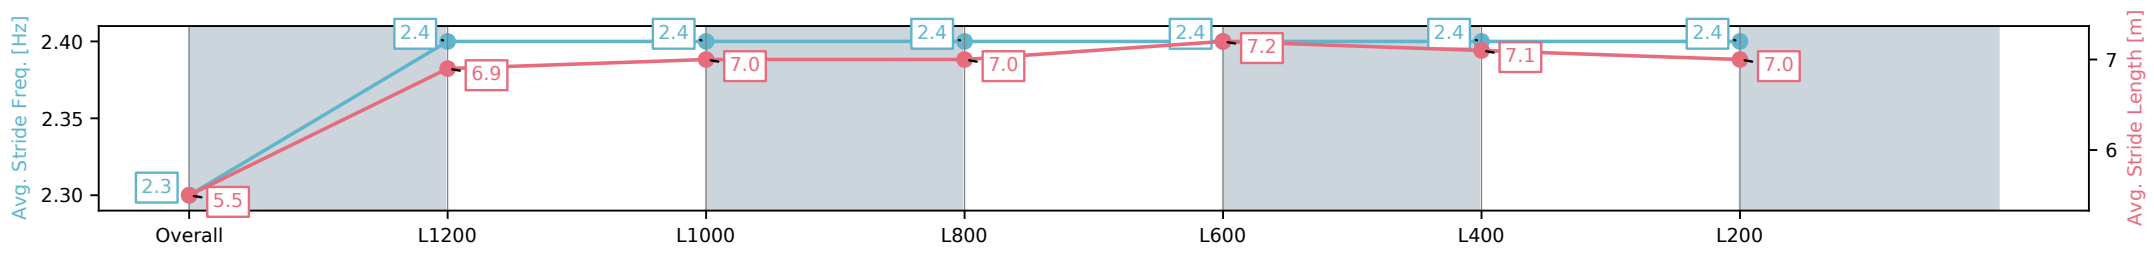

Section	Overall	L1200	L1000	L800	L600	L400	L200
Section Times	1:27.74 [3] (0:15.68)	1:12.06 [8] (0:12.09)	0:59.97 [7] (0:12.11)	0:47.86 [7] (0:12.08)	0:35.78 [5] (0:11.96)	0:23.82 [6] (0:11.69)	0:12.13 [5] (0:12.13)
Average Speed [km/h]	45.9	59.4	59.5	59.8	61.1	62.1	59.3
Top Speed [km/h]	59.7	61.2	60.4	62.1	62.1	63.6	63.5
Avg. Dist. to Rail [m]	4.4	0.9	0.9	1.1	2.7	3.5	4.2
Avg. Stride Freq. [Hz]	2.3	2.4	2.4	2.4	2.4	2.4	2.4
Avg. Stride Length [m]	5.5	6.9	7.0	7.0	7.2	7.1	7.0