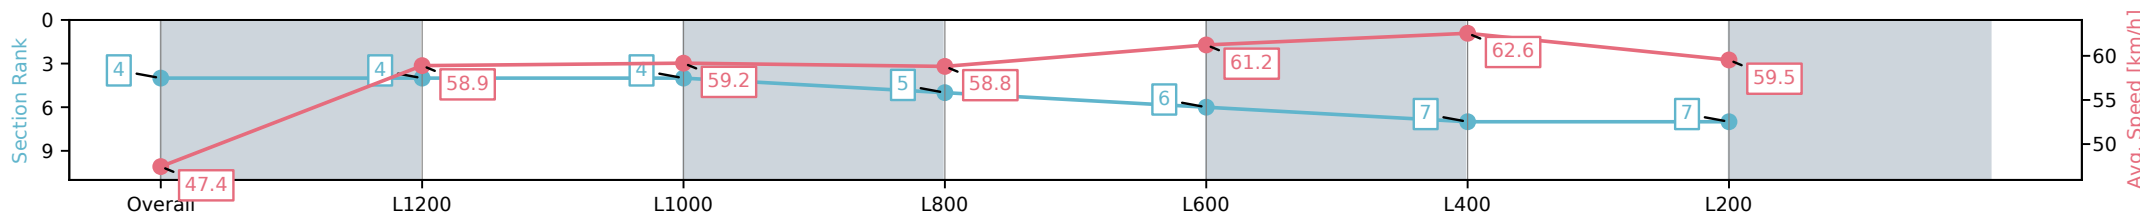

Section	Overall	L1200	L1000	L800	L600	L400	L200
Section Times	1:27.82 [4] (0:15.16)	1:12.66 [4] (0:12.23)	1:00.43 [4] (0:12.24)	0:48.19 [5] (0:12.34)	0:35.85 [6] (0:12.08)	0:23.77 [7] (0:11.68)	0:12.09 [7] (0:12.09)
Average Speed [km/h]	47.4	58.9	59.2	58.8	61.2	62.6	59.5
Top Speed [km/h]	61.0	60.7	60.7	60.4	63.3	63.8	66.9
Avg. Dist. to Rail [m]	3.0	0.5	1.6	2.3	5.0	7.6	8.3
Avg. Stride Freq. [Hz]	2.3	2.2	2.2	2.2	2.3	2.4	2.3
Avg. Stride Length [m]	5.8	7.3	7.3	7.3	7.3	7.4	7.1