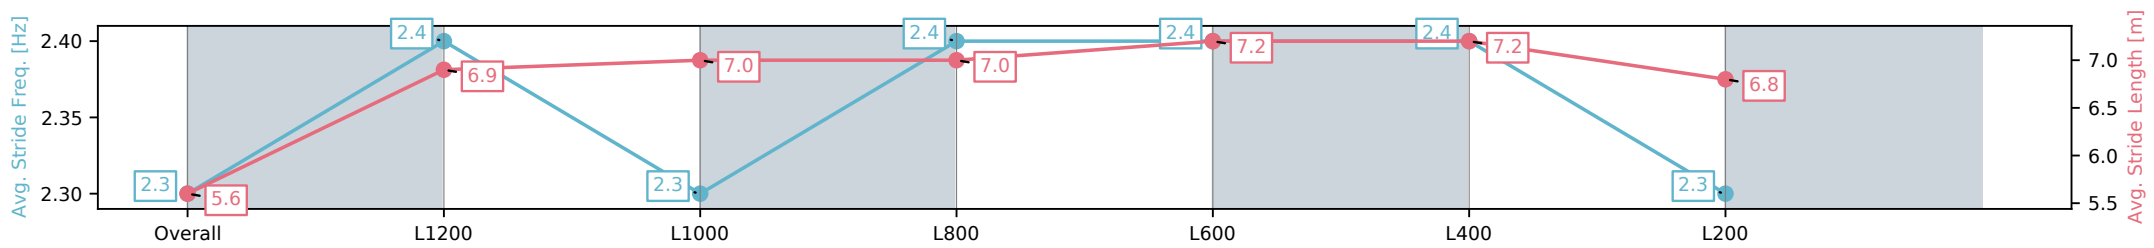

Morphettville Parks SA - Professional

Race 4: Fleurieu Milk Company Handicap (Heat of Sportsbet Happy Trails Series) - 1400m

09 November 2024 - 2:13PM

Track Rating: Good 4, Weather: Fine, Rail Position: +9m 1000m-W/ Post, +6m Remainder

Section	Overall	L1200	L1000	L800	L600	L400	L200
Section Times	1:28.47 [7] (0:15.54)	1:12.93 [7] (0:12.31)	1:00.62 [8] (0:12.35)	0:48.27 [8] (0:12.26)	0:36.01 [8] (0:11.68)	0:24.33 [8] (0:11.57)	0:12.75 [6] (0:12.75)
Average Speed [km/h]	46.3	58.5	59.0	59.2	62.7	62.8	56.4
Top Speed [km/h]	58.5	59.3	60.5	62.0	63.5	63.6	63.2
Avg. Dist. to Rail [m]	6.8	2.0	2.5	3.0	3.2	5.4	5.2
Avg. Stride Freq. [Hz]	2.3	2.4	2.3	2.4	2.4	2.4	2.3
Avg. Stride Length [m]	5.6	6.9	7.0	7.0	7.2	7.2	6.8