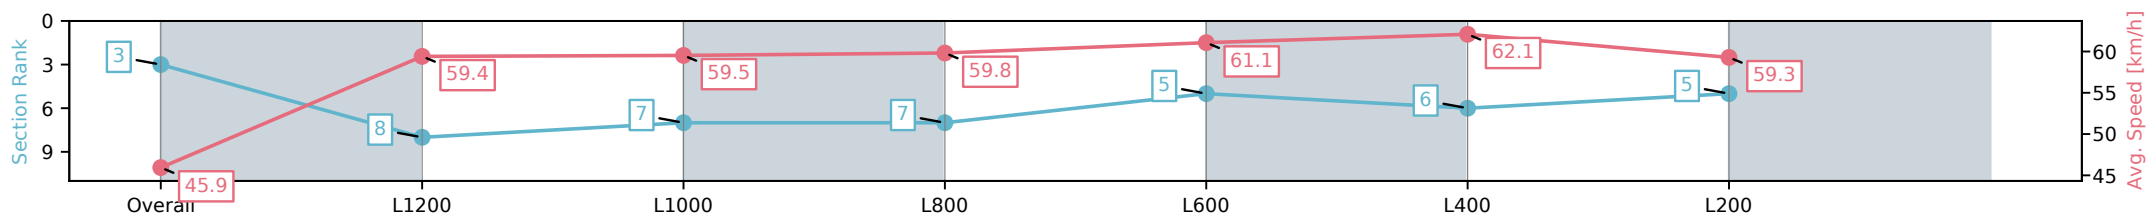

Section	Overall	L1200	L1000	L800	L600	L400	L200
Section Times	1:27.74 [3] (0:15.68)	1:12.06 [8] (0:12.09)	0:59.97 [7] (0:12.11)	0:47.86 [7] (0:12.08)	0:35.78 [5] (0:11.96)	0:23.82 [6] (0:11.69)	0:12.13 [5] (0:12.13)
Average Speed [km/h]	45.9	59.4	59.5	59.8	61.1	62.1	59.3
Top Speed [km/h]	59.7	61.2	60.4	62.1	62.1	63.6	63.5
Avg. Dist. to Rail [m]	4.4	0.9	0.9	1.1	2.7	3.5	4.2
Avg. Stride Freq. [Hz]	2.3	2.4	2.4	2.4	2.4	2.4	2.4
Avg. Stride Length [m]	5.5	6.9	7.0	7.0	7.2	7.1	7.0