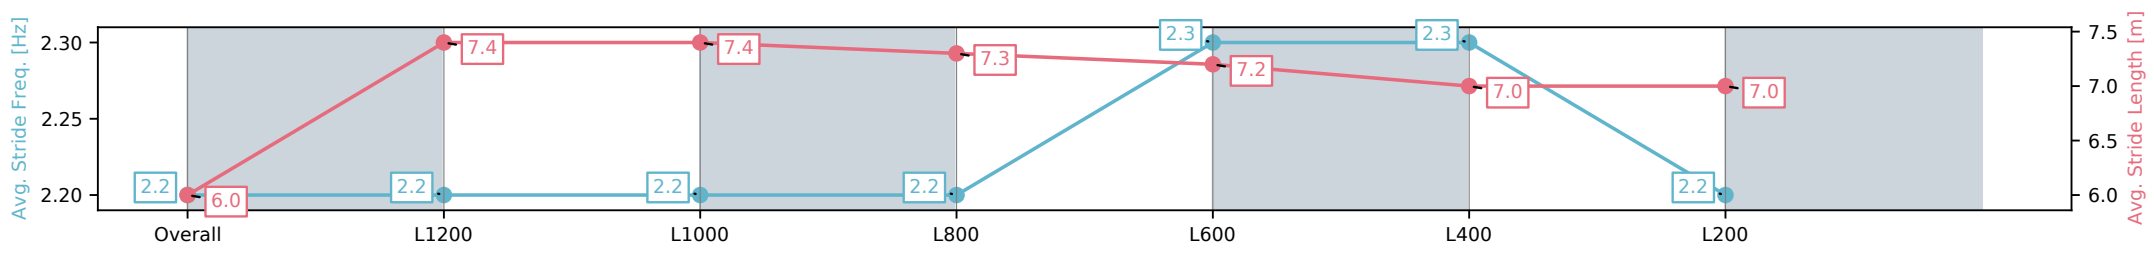

Morphettville Parks SA - Professional

Race 4: Fleurieu Milk Company Handicap (Heat of Sportsbet Happy Trails Series) - 1400m

09 November 2024 - 2:13PM

Track Rating: Good 4, Weather: Fine, Rail Position: +9m 1000m-W/ Post, +6m Remainder

Section	Overall	L1200	L1000	L800	L600	L400	L200
Section Times	1:29.30 [8] (0:15.03)	1:14.27 [3] (0:11.96)	1:02.31 [1] (0:12.16)	0:50.15 [2] (0:12.22)	0:37.93 [2] (0:12.38)	0:25.55 [4] (0:12.25)	0:13.30 [8] (0:13.30)
Average Speed [km/h]	47.9	60.2	59.7	59.5	59.2	59.4	54.1
Top Speed [km/h]	60.9	62.0	62.5	60.4	60.5	60.9	58.0
Avg. Dist. to Rail [m]	5.5	2.3	2.3	3.2	3.4	5.3	7.2
Avg. Stride Freq. [Hz]	2.2	2.2	2.2	2.2	2.3	2.3	2.2
Avg. Stride Length [m]	6.0	7.4	7.4	7.3	7.2	7.0	7.0