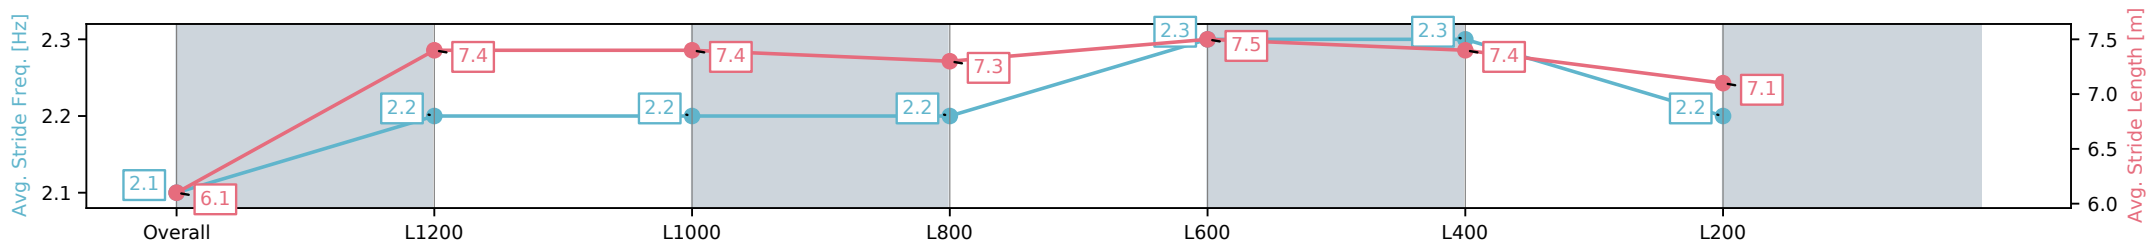

Section	Overall	L1200	L1000	L800	L600	L400	L200
Section Times	1:27.86 [6] (0:15.42)	1:12.44 [6] (0:12.19)	1:00.25 [6] (0:12.26)	0:47.99 [6] (0:12.23)	0:35.76 [7] (0:11.78)	0:23.98 [5] (0:11.63)	0:12.35 [3] (0:12.35)
Average Speed [km/h]	46.8	59.0	59.0	59.4	62.7	62.8	58.4
Top Speed [km/h]	59.8	60.1	60.1	62.6	63.2	63.7	61.9
Avg. Dist. to Rail [m]	2.5	0.8	1.4	2.4	4.7	8.0	8.8
Avg. Stride Freq. [Hz]	2.1	2.2	2.2	2.2	2.3	2.3	2.2
Avg. Stride Length [m]	6.1	7.4	7.4	7.4	7.5	7.4	7.1