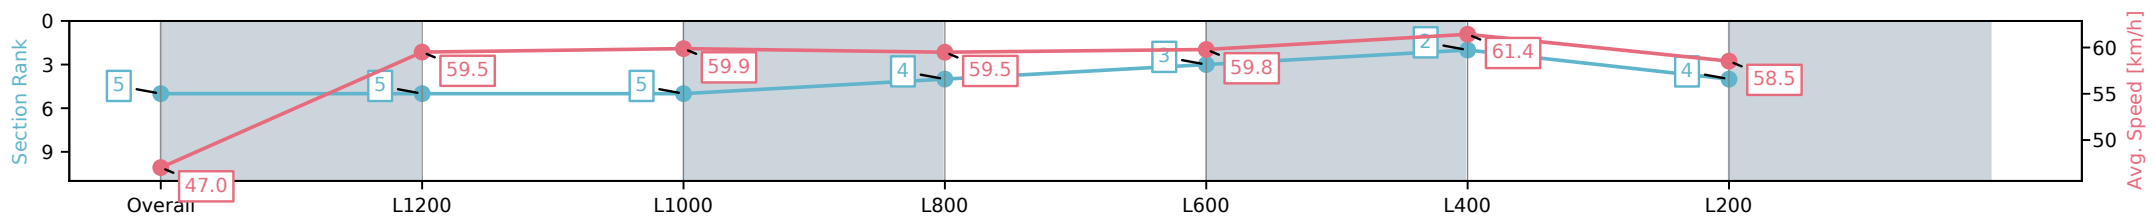

Section	Overall	L1200	L1000	L800	L600	L400	L200
Section Times	1:27.84 [5] (0:15.33)	1:12.51 [5] (0:12.08)	1:00.43 [5] (0:11.97)	0:48.46 [4] (0:12.15)	0:36.31 [3] (0:12.20)	0:24.11 [2] (0:11.82)	0:12.29 [4] (0:12.28)
Average Speed [km/h]	47.0	59.5	59.9	59.5	59.8	61.4	58.5
Top Speed [km/h]	61.6	60.8	62.1	60.6	61.6	62.4	61.9
Avg. Dist. to Rail [m]	1.1	1.7	0.8	0.9	2.5	5.0	6.7
Avg. Stride Freq. [Hz]	2.2	2.3	2.2	2.3	2.3	2.4	2.4
Avg. Stride Length [m]	5.9	7.3	7.4	7.3	7.2	7.0	6.9