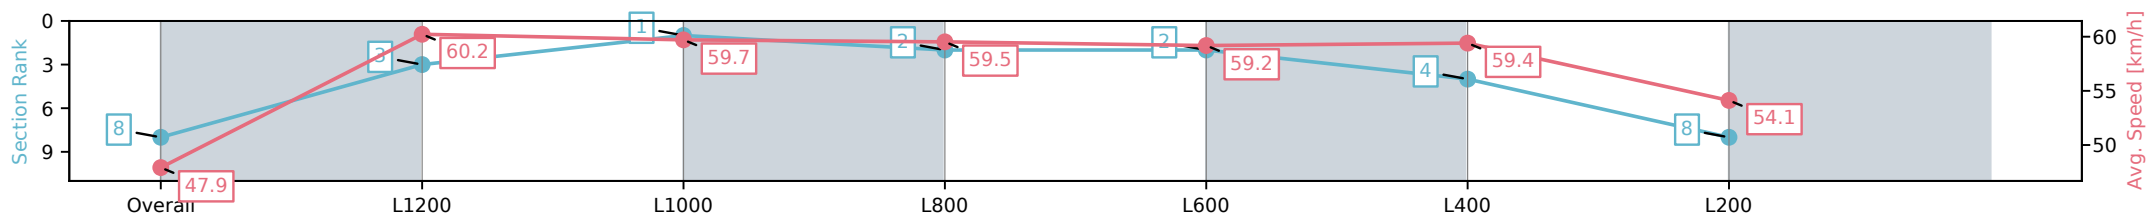

Horse/Jockey Name	STRETFORD END/Dom Tourneur
Finish Rank	8
Fastest Section Time (Section)	0:11.96 (L1200)
Top Speed [km/h] (Section)	62.5 (L1200)
Race State	Finished

Morphettville Parks SA - Professional

Race 4: Fleurieu Milk Company Handicap (Heat of Sportsbet Happy Trails Series) - 1400m

09 November 2024 - 2:13PM

Track Rating: Good 4, Weather: Fine, Rail Position: +9m 1000m-W/ Post, +6m Remainder

Section	Overall	L1200	L1000	L800	L600	L400	L200
Section Times	1:29.30 [8] (0:15.03)	1:14.27 [3] (0:11.96)	1:02.31 [1] (0:12.16)	0:50.15 [2] (0:12.22)	0:37.93 [2] (0:12.38)	0:25.55 [4] (0:12.25)	0:13.30 [8] (0:13.30)
Average Speed [km/h]	47.9	60.2	59.7	59.5	59.2	59.4	54.1
Top Speed [km/h]	60.9	62.0	62.5	60.4	60.5	60.9	58.0
Avg. Dist. to Rail [m]	5.5	2.3	2.3	3.2	3.4	5.3	7.2
Avg. Stride Freq. [Hz]	2.2	2.2	2.2	2.2	2.3	2.3	2.2
Avg. Stride Length [m]	6.0	7.4	7.4	7.3	7.2	7.0	7.0

[ ] Ranking at each section and finish
-:-:- No data available at this section
NA No data available