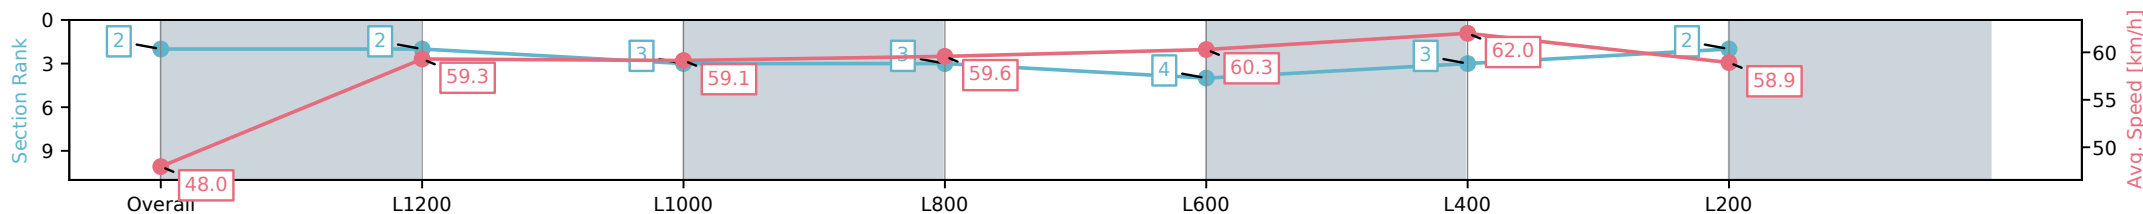

Section	Overall	L1200	L1000	L800	L600	L400	L200
Section Times	1:27.73 [2] (0:15.03)	1:12.70 [2] (0:12.11)	1:00.59 [3] (0:12.23)	0:48.36 [3] (0:12.16)	0:36.20 [4] (0:12.21)	0:23.99 [3] (0:11.76)	0:12.23 [2] (0:12.23)
Average Speed [km/h]	48.0	59.3	59.1	59.6	60.3	62.0	58.9
Top Speed [km/h]	61.1	60.6	60.4	60.8	61.3	63.0	62.3
Avg. Dist. to Rail [m]	3.2	0.7	1.2	2.0	4.2	6.7	6.9
Avg. Stride Freq. [Hz]	2.2	2.3	2.3	2.3	2.3	2.4	2.3
Avg. Stride Length [m]	5.9	7.3	7.3	7.3	7.3	7.3	7.0