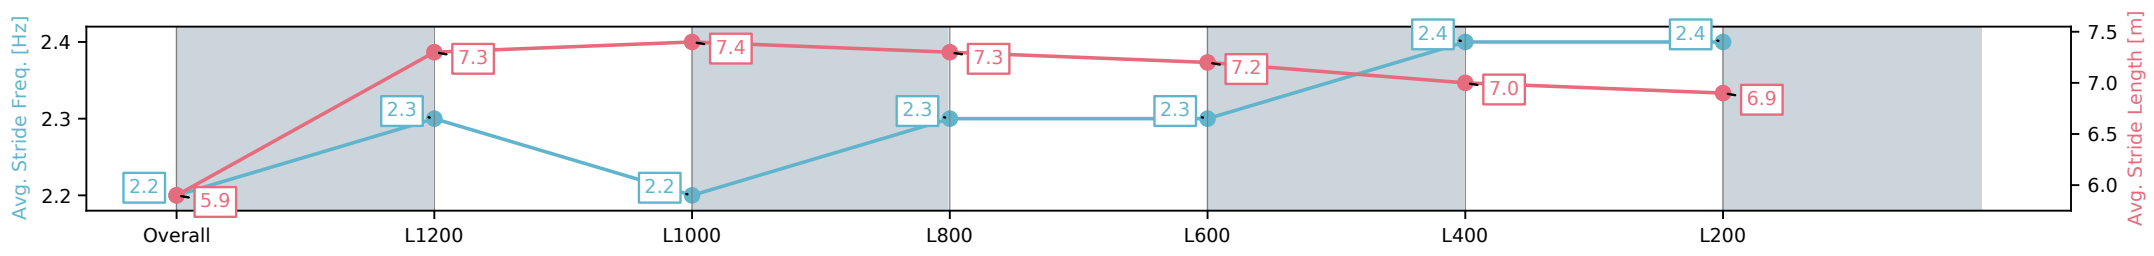

Section	Overall	L1200	L1000	L800	L600	L400	L200
Section Times	1:27.84 [5] (0:15.33)	1:12.51 [5] (0:12.08)	1:00.43 [5] (0:11.97)	0:48.46 [4] (0:12.15)	0:36.31 [3] (0:12.20)	0:24.11 [2] (0:11.82)	0:12.29 [4] (0:12.28)
Average Speed [km/h]	47.0	59.5	59.9	59.5	59.8	61.4	58.5
Top Speed [km/h]	61.6	60.8	62.1	60.6	61.6	62.4	61.9
Avg. Dist. to Rail [m]	1.1	1.7	0.8	0.9	2.5	5.0	6.7
Avg. Stride Freq. [Hz]	2.2	2.3	2.2	2.3	2.3	2.4	2.4
Avg. Stride Length [m]	5.9	7.3	7.4	7.3	7.2	7.0	6.9