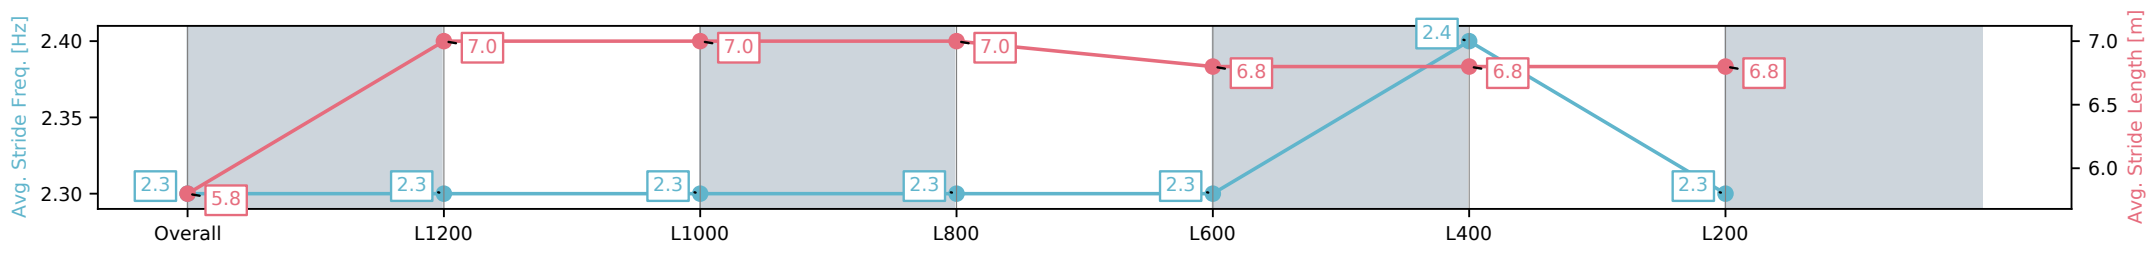

Horse/Jockey Name	EASY CAMPESE/Rochelle Milnes
Finish Rank	1
Fastest Section Time (Section)	0:11.73 (L400)
Top Speed [km/h] (Section)	62.8 (Overall)
Race State	Finished

Morphettville Parks SA - Professional

Race 4: Fleurieu Milk Company Handicap (Heat of Sportsbet Happy Trails Series) - 1400m

09 November 2024 - 2:13PM

Track Rating: Good 4, Weather: Fine, Rail Position: +9m 1000m-W/ Post, +6m Remainder

Section	Overall	L1200	L1000	L800	L600	L400	L200
Section Times	1:27.64 [1] (0:14.95)	1:12.69 [1] (0:12.05)	1:00.64 [2] (0:12.09)	0:48.55 [1] (0:12.19)	0:36.36 [1] (0:12.35)	0:24.01 [1] (0:11.73)	0:12.28 [1] (0:12.28)
Average Speed [km/h]	48.2	59.7	59.9	59.3	58.9	61.7	58.6
Top Speed [km/h]	62.8	61.6	61.3	59.6	60.2	62.2	61.7
Avg. Dist. to Rail [m]	1.8	0.7	1.3	1.7	1.9	2.8	4.3
Avg. Stride Freq. [Hz]	2.3	2.3	2.3	2.3	2.3	2.4	2.3
Avg. Stride Length [m]	5.8	7.0	7.0	7.0	6.8	6.8	6.8

[ ] Ranking at each section and finish
-:-:- No data available at this section
NA No data available