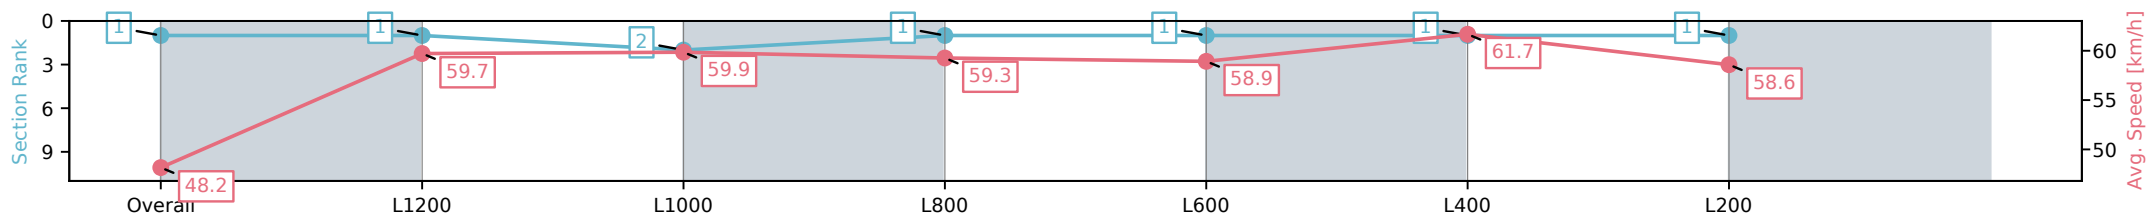

Horse/Jockey Name	EASY CAMPESE/Rochelle Milnes
Finish Rank	1
Fastest Section Time (Section)	0:11.73 (L400)
Top Speed [km/h] (Section)	62.8 (Overall)
Race State	Finished

Morphettville Parks SA - Professional

Race 4: Fleurieu Milk Company Handicap (Heat of Sportsbet Happy Trails Series) - 1400m

09 November 2024 - 2:13PM

Track Rating: Good 4, Weather: Fine, Rail Position: +9m 1000m-W/ Post, +6m Remainder

Section	Overall	L1200	L1000	L800	L600	L400	L200
Section Times	1:27.64 [1] (0:14.95)	1:12.69 [1] (0:12.05)	1:00.64 [2] (0:12.09)	0:48.55 [1] (0:12.19)	0:36.36 [1] (0:12.35)	0:24.01 [1] (0:11.73)	0:12.28 [1] (0:12.28)
Average Speed [km/h]	48.2	59.7	59.9	59.3	58.9	61.7	58.6
Top Speed [km/h]	62.8	61.6	61.3	59.6	60.2	62.2	61.7
Avg. Dist. to Rail [m]	1.8	0.7	1.3	1.7	1.9	2.8	4.3
Avg. Stride Freq. [Hz]	2.3	2.3	2.3	2.3	2.3	2.4	2.3
Avg. Stride Length [m]	5.8	7.0	7.0	7.0	6.8	6.8	6.8

[ ] Ranking at each section and finish
-:-:- No data available at this section
NA No data available