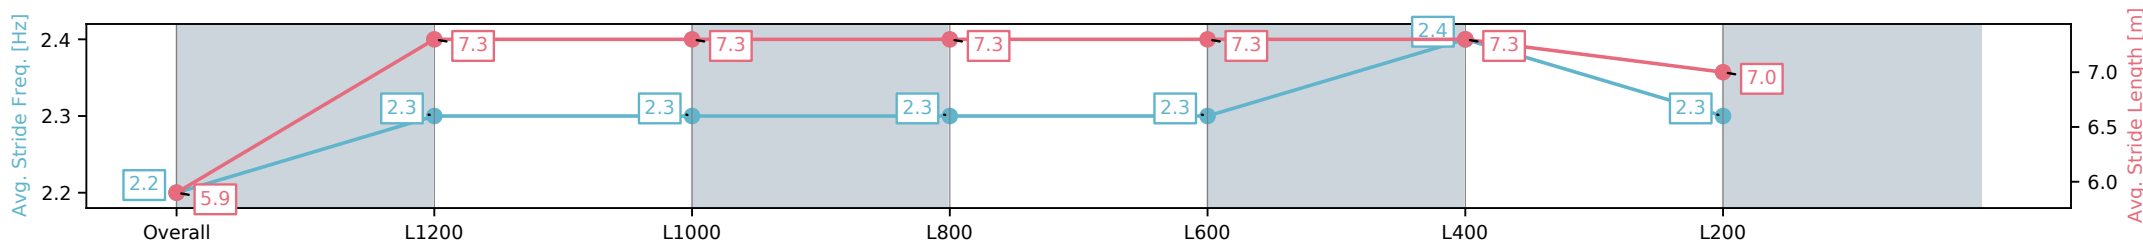

Section	Overall	L1200	L1000	L800	L600	L400	L200
Section Times	1:27.73 [2] (0:15.03)	1:12.70 [2] (0:12.11)	1:00.59 [3] (0:12.23)	0:48.36 [3] (0:12.16)	0:36.20 [4] (0:12.21)	0:23.99 [3] (0:11.76)	0:12.23 [2] (0:12.23)
Average Speed [km/h]	48.0	59.3	59.1	59.6	60.3	62.0	58.9
Top Speed [km/h]	61.1	60.6	60.4	60.8	61.3	63.0	62.3
Avg. Dist. to Rail [m]	3.2	0.7	1.2	2.0	4.2	6.7	6.9
Avg. Stride Freq. [Hz]	2.2	2.3	2.3	2.3	2.3	2.4	2.3
Avg. Stride Length [m]	5.9	7.3	7.3	7.3	7.3	7.3	7.0