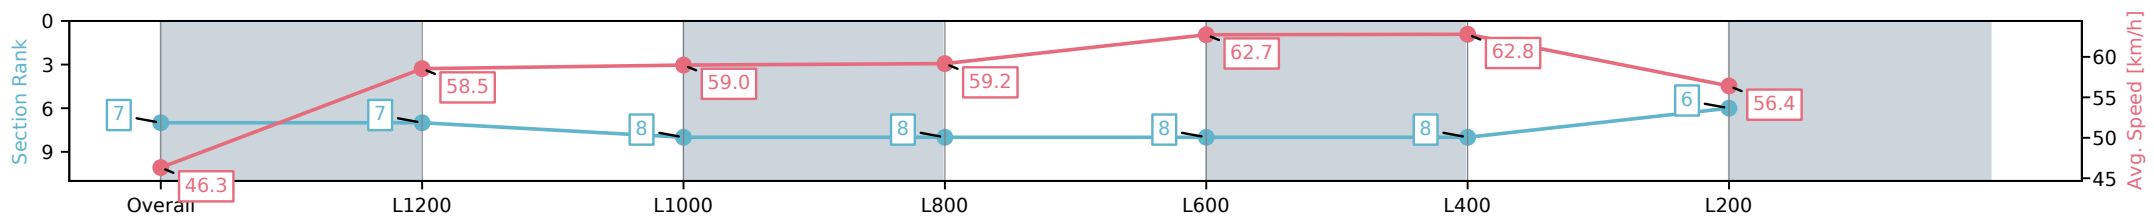

Horse/Jockey Name	THE MANSMAN/Lachlan Neindorf
Finish Rank	7
Fastest Section Time (Section)	0:11.57 (L400)
Top Speed [km/h] (Section)	63.6 (L600)
Race State	Finished

Morphettville Parks SA - Professional

Race 4: Fleurieu Milk Company Handicap (Heat of Sportsbet Happy Trails Series) - 1400m

09 November 2024 - 2:13PM

Track Rating: Good 4, Weather: Fine, Rail Position: +9m 1000m-W/ Post, +6m Remainder

Section	Overall	L1200	L1000	L800	L600	L400	L200
Section Times	1:28.47 [7] (0:15.54)	1:12.93 [7] (0:12.31)	1:00.62 [8] (0:12.35)	0:48.27 [8] (0:12.26)	0:36.01 [8] (0:11.68)	0:24.33 [8] (0:11.57)	0:12.75 [6] (0:12.75)
Average Speed [km/h]	46.3	58.5	59.0	59.2	62.7	62.8	56.4
Top Speed [km/h]	58.5	59.3	60.5	62.0	63.5	63.6	63.2
Avg. Dist. to Rail [m]	6.8	2.0	2.5	3.0	3.2	5.4	5.2
Avg. Stride Freq. [Hz]	2.3	2.4	2.3	2.4	2.4	2.4	2.3
Avg. Stride Length [m]	5.6	6.9	7.0	7.0	7.2	7.2	6.8

[ ] Ranking at each section and finish
-:-:- No data available at this section
NA No data available