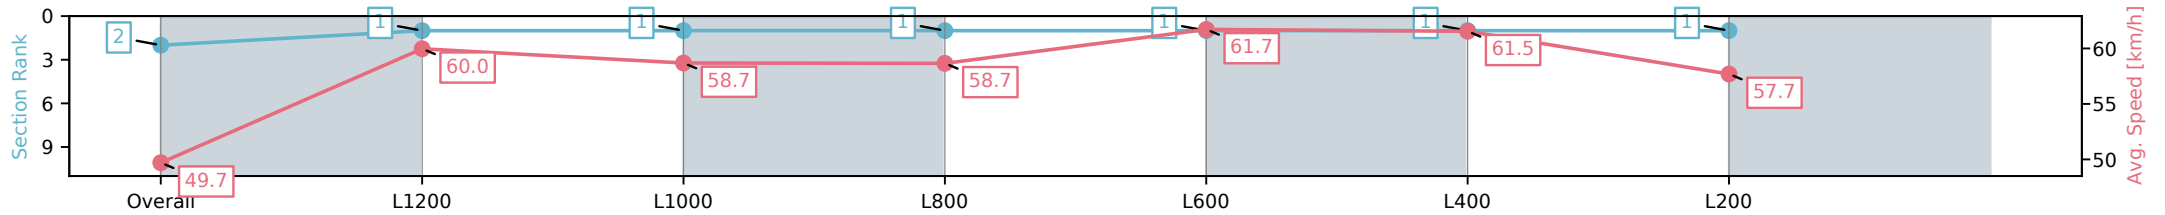

Morphettville Parks SA - Professional

Race 3: Sportsbet Fast Form Handicap - 1400m

09 November 2024 - 1:29PM

Track Rating: Good 4, Weather: Fine, Rail Position: +9m 1000m-W/
Post, +6m Remainder

Section	Overall	L1200	L1000	L800	L600	L400	L200
Section Times	1:27.01 [2] (0:14.50)	1:12.51 [1] (0:11.98)	1:00.53 [1] (0:12.31)	0:48.22 [1] (0:12.28)	0:35.93 [1] (0:11.72)	0:24.21 [1] (0:11.73)	0:12.48 [1] (0:12.48)
Average Speed [km/h]	49.7	60.0	58.7	58.7	61.7	61.5	57.7
Top Speed [km/h]	64.0	62.2	59.7	60.4	62.8	62.7	60.3
Avg. Dist. to Rail [m]	5.8	0.9	0.8	1.1	0.9	1.6	3.9
Avg. Stride Freq. [Hz]	2.4	2.4	2.4	2.4	2.4	2.5	2.4
Avg. Stride Length [m]	5.8	6.9	6.7	6.7	6.8	6.9	6.7