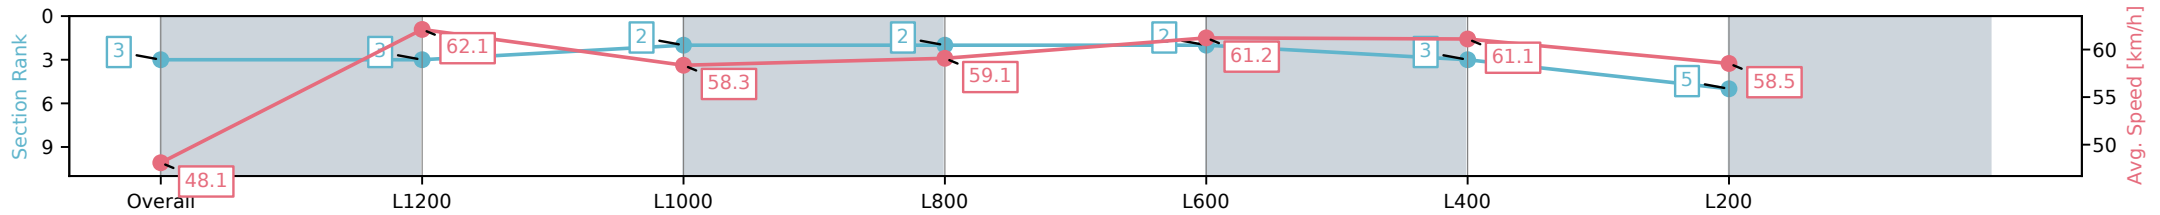

Morphettville Parks SA - Professional

Race 3: Sportsbet Fast Form Handicap - 1400m

09 November 2024 - 1:29PM

Track Rating: Good 4, Weather: Fine, Rail Position: +9m 1000m-W/
Post, +6m Remainder

Section	Overall	L1200	L1000	L800	L600	L400	L200
Section Times	1:27.15 [3] (0:14.99)	1:12.16 [3] (0:11.56)	1:00.60 [2] (0:12.34)	0:48.26 [2] (0:12.25)	0:36.01 [2] (0:11.91)	0:24.10 [3] (0:11.81)	0:12.29 [5] (0:12.28)
Average Speed [km/h]	48.1	62.1	58.3	59.1	61.2	61.1	58.5
Top Speed [km/h]	62.0	64.6	59.2	59.6	61.9	62.3	61.1
Avg. Dist. to Rail [m]	4.0	1.3	0.9	1.9	2.4	2.0	6.2
Avg. Stride Freq. [Hz]	2.3	2.4	2.3	2.3	2.4	2.5	2.4
Avg. Stride Length [m]	5.7	7.2	7.0	7.0	7.0	6.8	7.0