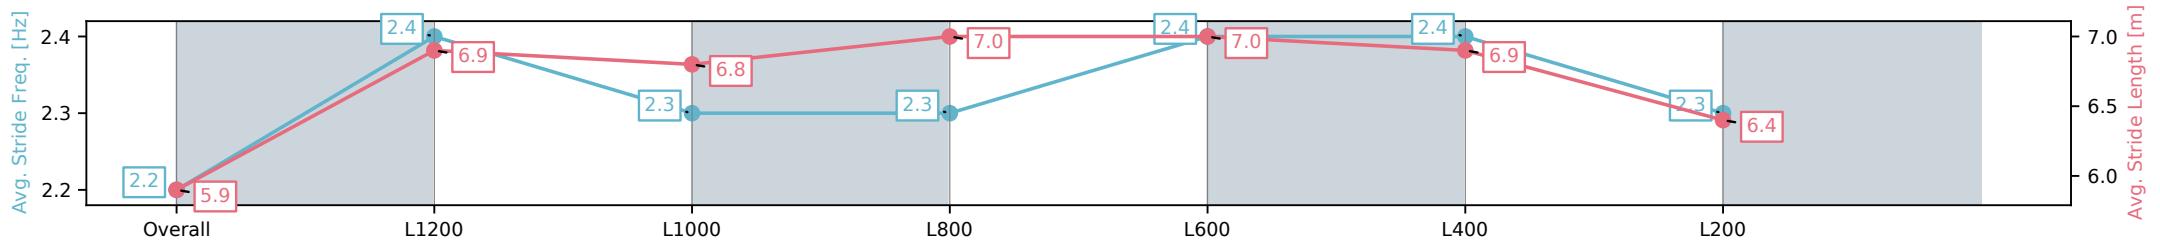

[] Ranking at each section and finish
 -:-:- No data available at this section
 NA No data available

Horse/Jockey Name	HAMPTON QUEEN/Lachlan Neindorf
Finish Rank	8
Fastest Section Time (Section)	0:11.61 (L600)
Top Speed [km/h] (Section)	63.8 (L800)
Race State	Finished

Morphettville Parks SA - Professional

Race 3: Sportsbet Fast Form Handicap - 1400m

09 November 2024 - 1:29PM

Track Rating: Good 4, Weather: Fine, Rail Position: +9m 1000m-W/
Post, +6m Remainder

Section	Overall	L1200	L1000	L800	L600	L400	L200
Section Times	1:28.19 [8] (0:15.15)	1:13.04 [5] (0:11.71)	1:01.33 [3] (0:12.33)	0:49.00 [4] (0:12.25)	0:36.75 [5] (0:11.61)	0:25.14 [2] (0:11.80)	0:13.34 [4] (0:13.34)
Average Speed [km/h]	47.5	61.3	58.4	58.9	62.4	61.2	53.9
Top Speed [km/h]	63.4	63.5	59.4	60.1	63.8	63.6	59.4
Avg. Dist. to Rail [m]	1.7	0.9	0.8	1.0	1.1	1.9	2.4
Avg. Stride Freq. [Hz]	2.2	2.4	2.3	2.3	2.4	2.4	2.3
Avg. Stride Length [m]	5.9	6.9	6.8	7.0	7.0	6.9	6.4

[] Ranking at each section and finish
 -:-:- No data available at this section
 NA No data available