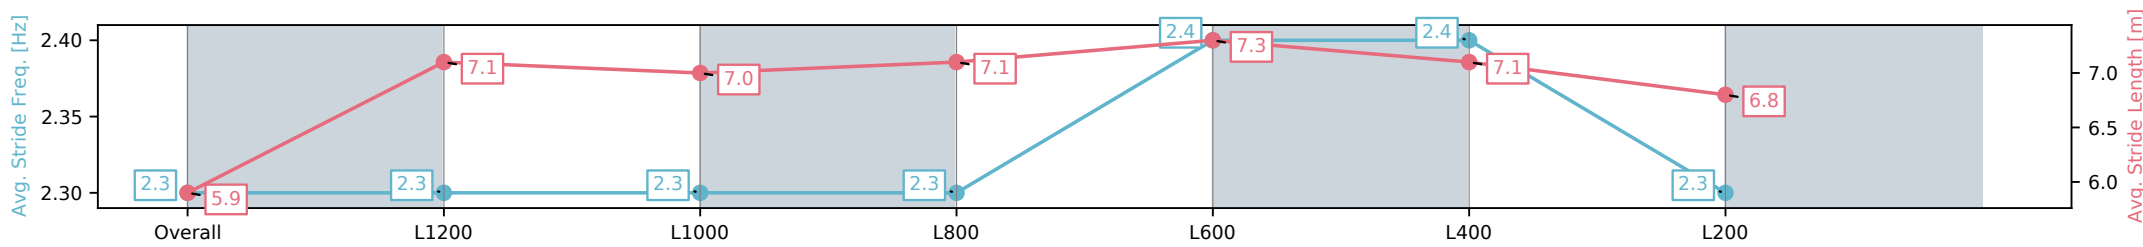

Morphettville Parks SA - Professional

Race 3: Sportsbet Fast Form Handicap - 1400m

09 November 2024 - 1:29PM

Track Rating: Good 4, Weather: Fine, Rail Position: +9m 1000m-W/ Post, +6m Remainder

Section	Overall	L1200	L1000	L800	L600	L400	L200
Section Times	1:28.00 [7] (0:14.82)	1:13.18 [2] (0:12.04)	1:01.14 [4] (0:12.32)	0:48.82 [3] (0:12.25)	0:36.57 [4] (0:11.82)	0:24.75 [6] (0:11.92)	0:12.83 [8] (0:12.83)
Average Speed [km/h]	48.6	59.8	58.8	59.2	61.8	60.7	56.3
Top Speed [km/h]	62.9	62.0	59.8	61.0	63.7	62.1	60.2
Avg. Dist. to Rail [m]	3.7	1.0	1.8	2.8	2.6	3.4	5.9
Avg. Stride Freq. [Hz]	2.3	2.3	2.3	2.3	2.4	2.4	2.3
Avg. Stride Length [m]	5.9	7.1	7.0	7.1	7.3	7.1	6.8

[] Ranking at each section and finish
 -:-:- No data available at this section
 NA No data available

Horse/Jockey Name	HAMPTON QUEEN/Lachlan Neindorf
Finish Rank	8
Fastest Section Time (Section)	0:11.61 (L600)
Top Speed [km/h] (Section)	63.8 (L800)
Race State	Finished