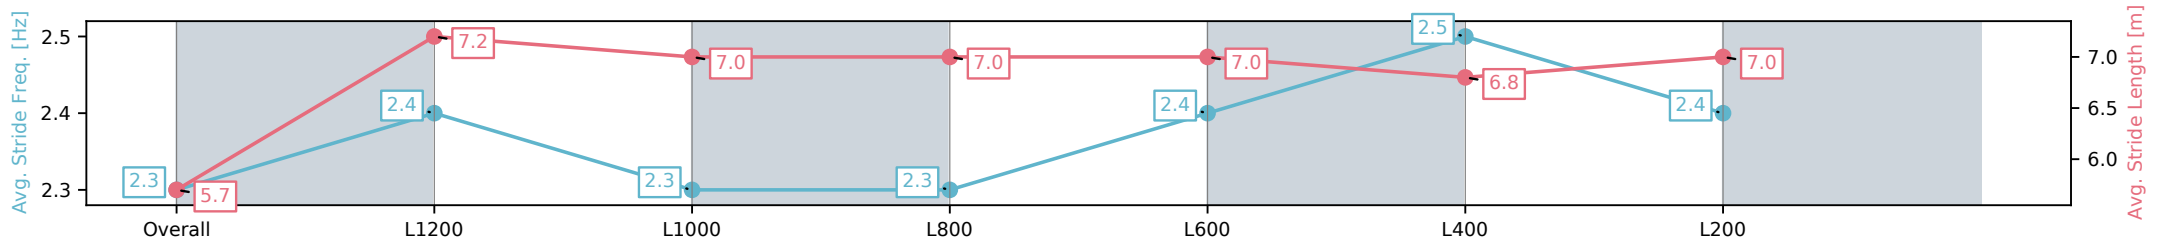

Morphettville Parks SA - Professional

Race 3: Sportsbet Fast Form Handicap - 1400m

09 November 2024 - 1:29PM

Track Rating: Good 4, Weather: Fine, Rail Position: +9m 1000m-W/
Post, +6m Remainder

Section	Overall	L1200	L1000	L800	L600	L400	L200
Section Times	1:27.15 [3] (0:14.99)	1:12.16 [3] (0:11.56)	1:00.60 [2] (0:12.34)	0:48.26 [2] (0:12.25)	0:36.01 [2] (0:11.91)	0:24.10 [3] (0:11.81)	0:12.29 [5] (0:12.28)
Average Speed [km/h]	48.1	62.1	58.3	59.1	61.2	61.1	58.5
Top Speed [km/h]	62.0	64.6	59.2	59.6	61.9	62.3	61.1
Avg. Dist. to Rail [m]	4.0	1.3	0.9	1.9	2.4	2.0	6.2
Avg. Stride Freq. [Hz]	2.3	2.4	2.3	2.3	2.4	2.5	2.4
Avg. Stride Length [m]	5.7	7.2	7.0	7.0	7.0	6.8	7.0

- [] Ranking at each section and finish
- :-:- No data available at this section
- NA No data available

Horse/Jockey Name	LIFT THE BAR/Dom Tourneur
Finish Rank	4
Fastest Section Time (Section)	0:11.64 (L400)
Top Speed [km/h] (Section)	63.8 (L600)
Race State	Finished