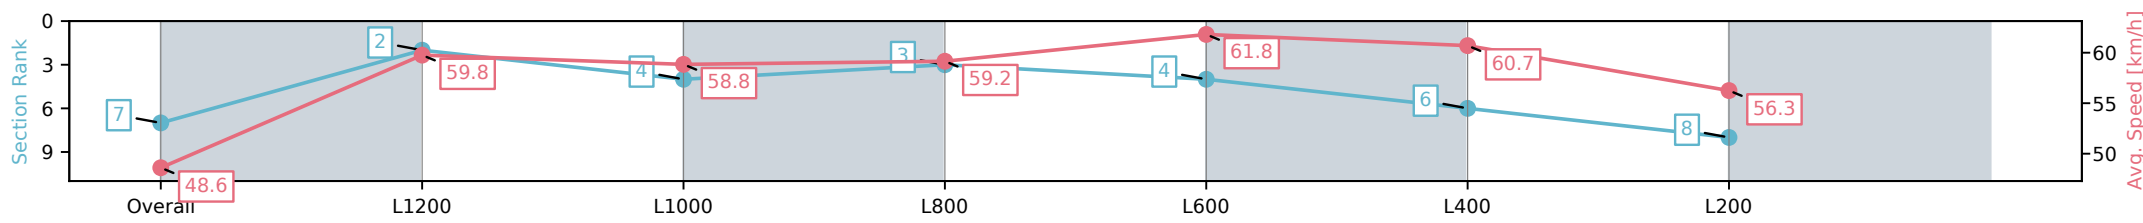

Morphettville Parks SA - Professional

Race 3: Sportsbet Fast Form Handicap - 1400m

09 November 2024 - 1:29PM

Track Rating: Good 4, Weather: Fine, Rail Position: +9m 1000m-W/ Post, +6m Remainder

Section	Overall	L1200	L1000	L800	L600	L400	L200
Section Times	1:28.00 [7] (0:14.82)	1:13.18 [2] (0:12.04)	1:01.14 [4] (0:12.32)	0:48.82 [3] (0:12.25)	0:36.57 [4] (0:11.82)	0:24.75 [6] (0:11.92)	0:12.83 [8] (0:12.83)
Average Speed [km/h]	48.6	59.8	58.8	59.2	61.8	60.7	56.3
Top Speed [km/h]	62.9	62.0	59.8	61.0	63.7	62.1	60.2
Avg. Dist. to Rail [m]	3.7	1.0	1.8	2.8	2.6	3.4	5.9
Avg. Stride Freq. [Hz]	2.3	2.3	2.3	2.3	2.4	2.4	2.3
Avg. Stride Length [m]	5.9	7.1	7.0	7.1	7.3	7.1	6.8

[] Ranking at each section and finish
 -:-:- No data available at this section
 NA No data available

Horse/Jockey Name	HAMPTON QUEEN/Lachlan Neindorf
Finish Rank	8
Fastest Section Time (Section)	0:11.61 (L600)
Top Speed [km/h] (Section)	63.8 (L800)
Race State	Finished