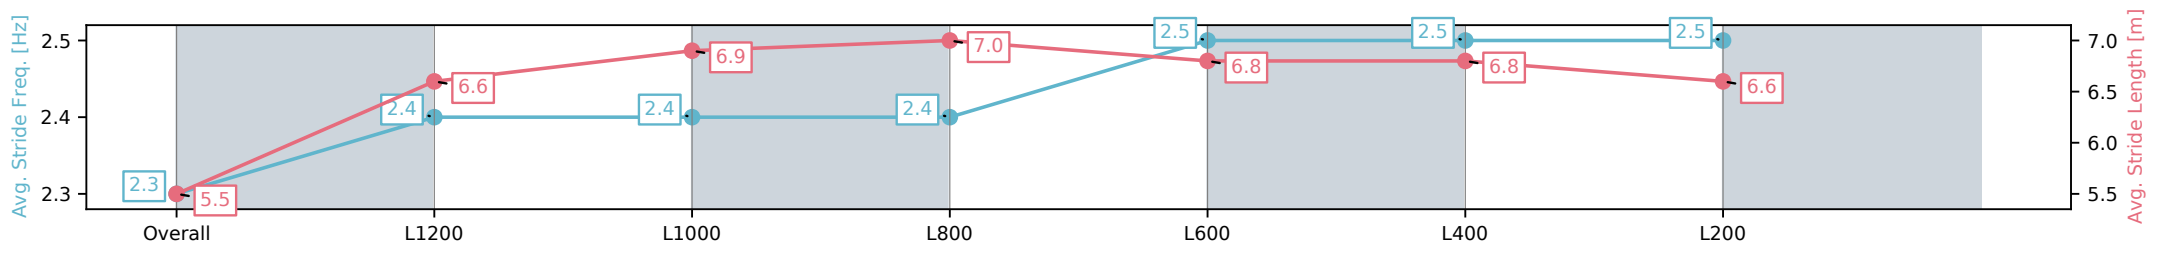

Morphettville Parks SA - Professional

Race 3: Sportsbet Fast Form Handicap - 1400m

09 November 2024 - 1:29PM

Track Rating: Good 4, Weather: Fine, Rail Position: +9m 1000m-W/
Post, +6m Remainder

Section	Overall	L1200	L1000	L800	L600	L400	L200
Section Times	1:27.24 [5] (0:15.20)	1:12.04 [6] (0:11.84)	1:00.20 [6] (0:12.17)	0:48.03 [5] (0:12.17)	0:35.86 [3] (0:11.74)	0:24.12 [4] (0:11.70)	0:12.42 [3] (0:12.42)
Average Speed [km/h]	47.5	60.8	59.9	59.6	62.1	61.9	58.0
Top Speed [km/h]	60.8	62.2	61.6	61.2	63.0	62.9	60.9
Avg. Dist. to Rail [m]	4.9	1.4	2.9	3.0	2.5	3.4	7.3
Avg. Stride Freq. [Hz]	2.3	2.4	2.4	2.4	2.5	2.5	2.5
Avg. Stride Length [m]	5.5	6.6	6.9	7.0	6.8	6.8	6.6