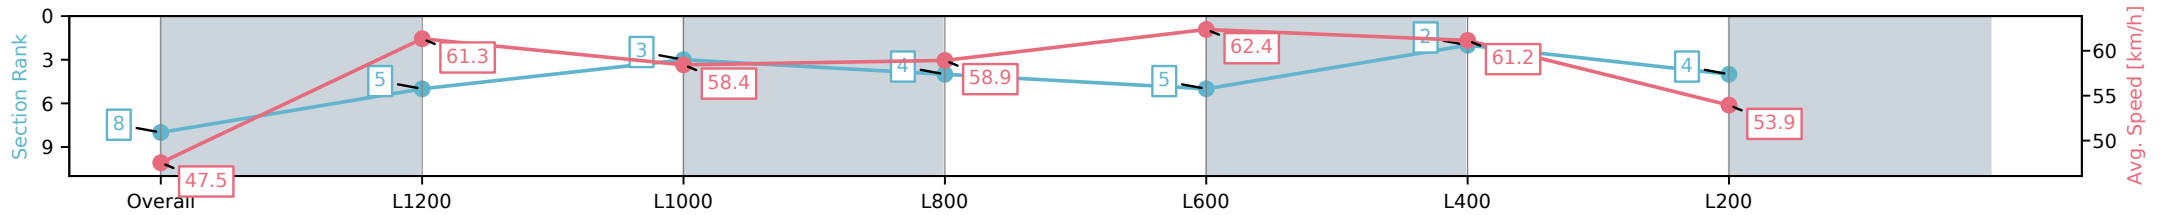

Morphettville Parks SA - Professional

Race 3: Sportsbet Fast Form Handicap - 1400m

09 November 2024 - 1:29PM

Track Rating: Good 4, Weather: Fine, Rail Position: +9m 1000m-W/
Post, +6m Remainder

Section	Overall	L1200	L1000	L800	L600	L400	L200
Section Times	1:28.19 [8] (0:15.15)	1:13.04 [5] (0:11.71)	1:01.33 [3] (0:12.33)	0:49.00 [4] (0:12.25)	0:36.75 [5] (0:11.61)	0:25.14 [2] (0:11.80)	0:13.34 [4] (0:13.34)
Average Speed [km/h]	47.5	61.3	58.4	58.9	62.4	61.2	53.9
Top Speed [km/h]	63.4	63.5	59.4	60.1	63.8	63.6	59.4
Avg. Dist. to Rail [m]	1.7	0.9	0.8	1.0	1.1	1.9	2.4
Avg. Stride Freq. [Hz]	2.2	2.4	2.3	2.3	2.4	2.4	2.3
Avg. Stride Length [m]	5.9	6.9	6.8	7.0	7.0	6.9	6.4