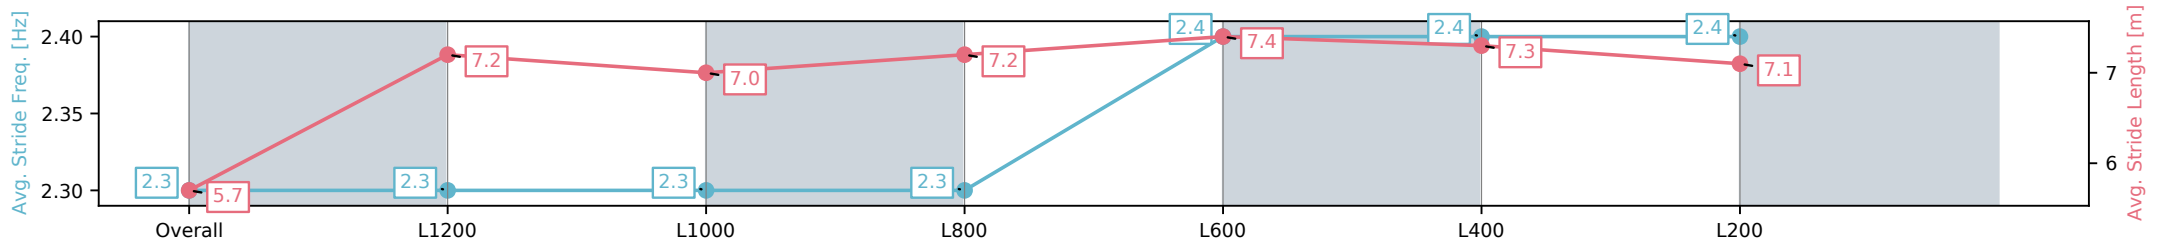

Horse/Jockey Name	SPRIT OF CAMELOT/Todd Pannell
Finish Rank	1
Fastest Section Time (Section)	0:11.39 (L400)
Top Speed [km/h] (Section)	65.3 (L800)
Race State	Finished

Morphettville Parks SA - Professional

Race 3: Sportsbet Fast Form Handicap - 1400m

09 November 2024 - 1:29PM

Track Rating: Good 4, Weather: Fine, Rail Position: +9m 1000m-W/
Post, +6m Remainder

Section	Overall	L1200	L1000	L800	L600	L400	L200
Section Times	1:26.62 [1] (0:15.08)	1:11.54 [4] (0:11.88)	0:59.66 [5] (0:12.38)	0:47.28 [7] (0:12.26)	0:35.02 [6] (0:11.59)	0:23.43 [5] (0:11.39)	0:12.04 [2] (0:12.04)
Average Speed [km/h]	47.8	60.6	58.6	59.2	63.1	63.8	59.8
Top Speed [km/h]	62.6	63.4	60.0	60.8	65.3	65.0	63.2
Avg. Dist. to Rail [m]	2.8	0.9	1.9	2.6	3.1	5.1	5.8
Avg. Stride Freq. [Hz]	2.3	2.3	2.3	2.3	2.4	2.4	2.4
Avg. Stride Length [m]	5.7	7.2	7.0	7.2	7.4	7.3	7.1

[ ] Ranking at each section and finish
-:-:- No data available at this section
NA No data available