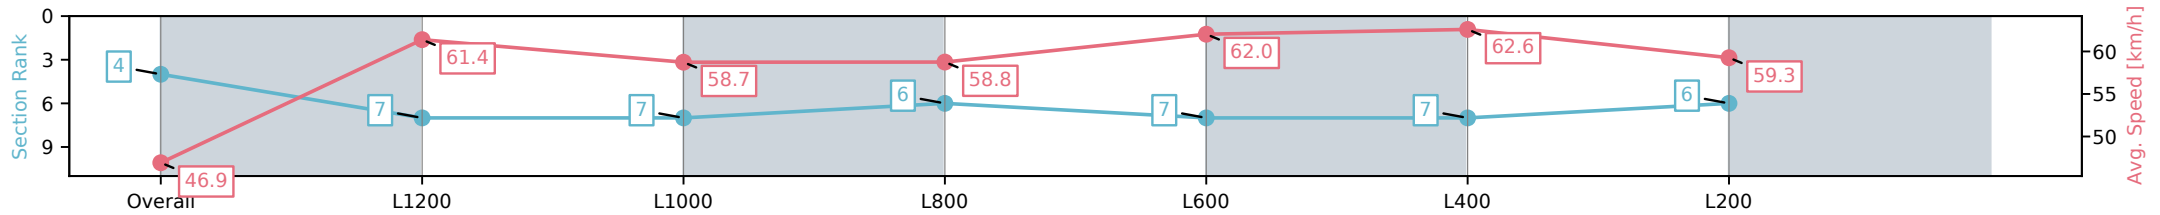

Morphettville Parks SA - Professional

Race 3: Sportsbet Fast Form Handicap - 1400m

09 November 2024 - 1:29PM

Track Rating: Good 4, Weather: Fine, Rail Position: +9m 1000m-W/
Post, +6m Remainder

Section	Overall	L1200	L1000	L800	L600	L400	L200
Section Times	1:27.18 [4] (0:15.35)	1:11.83 [7] (0:11.70)	1:00.13 [7] (0:12.25)	0:47.88 [6] (0:12.32)	0:35.56 [7] (0:11.79)	0:23.77 [7] (0:11.64)	0:12.13 [6] (0:12.13)
Average Speed [km/h]	46.9	61.4	58.7	58.8	62.0	62.6	59.3
Top Speed [km/h]	61.7	62.8	59.5	60.7	62.9	63.8	62.7
Avg. Dist. to Rail [m]	2.9	1.1	0.9	1.8	2.7	6.8	10.5
Avg. Stride Freq. [Hz]	2.3	2.4	2.3	2.3	2.4	2.4	2.3
Avg. Stride Length [m]	5.7	7.2	7.1	7.1	7.1	7.2	7.1