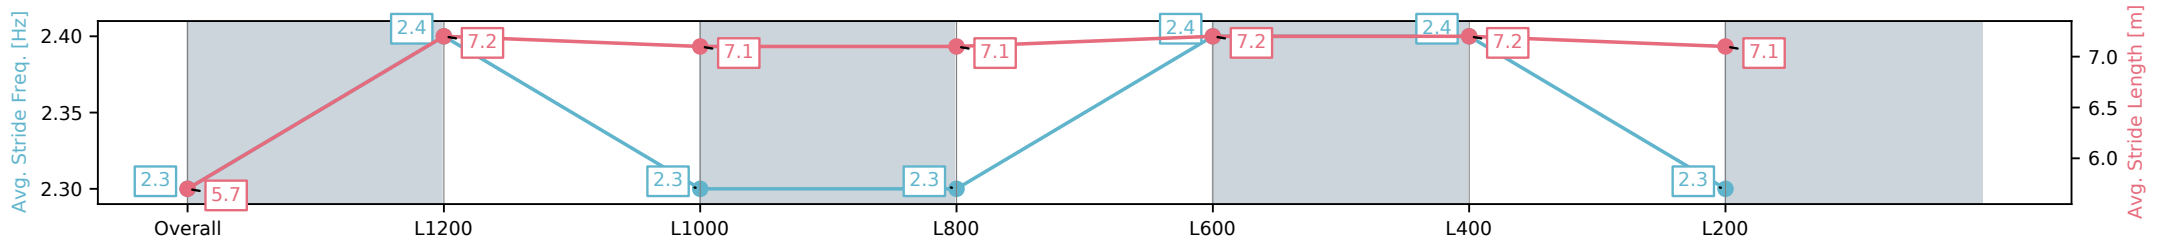

Morphettville Parks SA - Professional

Race 3: Sportsbet Fast Form Handicap - 1400m

09 November 2024 - 1:29PM

Track Rating: Good 4, Weather: Fine, Rail Position: +9m 1000m-W/
Post, +6m Remainder

Section	Overall	L1200	L1000	L800	L600	L400	L200
Section Times	1:27.18 [4] (0:15.35)	1:11.83 [7] (0:11.70)	1:00.13 [7] (0:12.25)	0:47.88 [6] (0:12.32)	0:35.56 [7] (0:11.79)	0:23.77 [7] (0:11.64)	0:12.13 [6] (0:12.13)
Average Speed [km/h]	46.9	61.4	58.7	58.8	62.0	62.6	59.3
Top Speed [km/h]	61.7	62.8	59.5	60.7	62.9	63.8	62.7
Avg. Dist. to Rail [m]	2.9	1.1	0.9	1.8	2.7	6.8	10.5
Avg. Stride Freq. [Hz]	2.3	2.4	2.3	2.3	2.4	2.4	2.3
Avg. Stride Length [m]	5.7	7.2	7.1	7.1	7.1	7.2	7.1