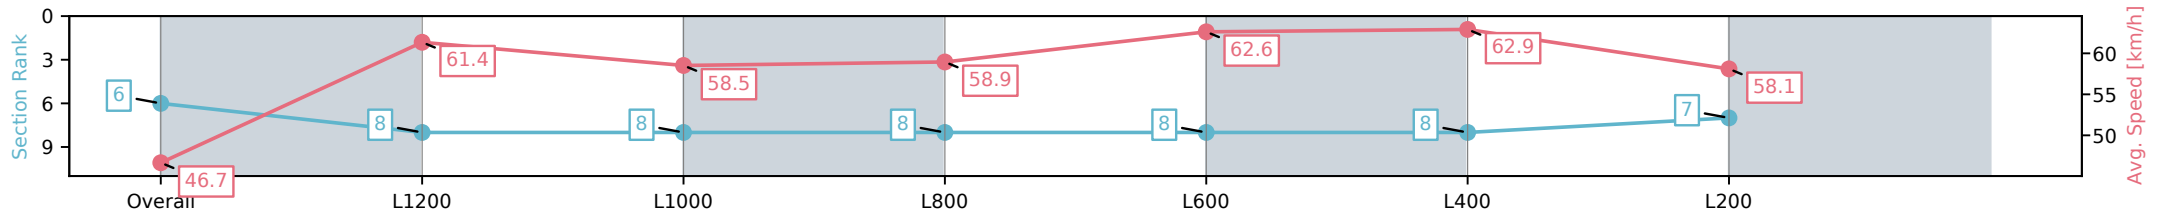

Morphettville Parks SA - Professional

Race 3: Sportsbet Fast Form Handicap - 1400m

09 November 2024 - 1:29PM

Track Rating: Good 4, Weather: Fine, Rail Position: +9m 1000m-W/
Post, +6m Remainder

Section	Overall	L1200	L1000	L800	L600	L400	L200
Section Times	1:27.56 [6] (0:15.44)	1:12.12 [8] (0:11.72)	1:00.40 [8] (0:12.37)	0:48.03 [8] (0:12.32)	0:35.71 [8] (0:11.74)	0:23.97 [8] (0:11.56)	0:12.40 [7] (0:12.40)
Average Speed [km/h]	46.7	61.4	58.5	58.9	62.6	62.9	58.1
Top Speed [km/h]	59.8	63.6	59.9	61.3	63.8	63.9	63.9
Avg. Dist. to Rail [m]	5.7	1.1	1.7	3.8	3.6	6.8	10.3
Avg. Stride Freq. [Hz]	2.3	2.4	2.3	2.3	2.4	2.4	2.4
Avg. Stride Length [m]	5.7	7.3	7.1	7.2	7.3	7.2	6.7