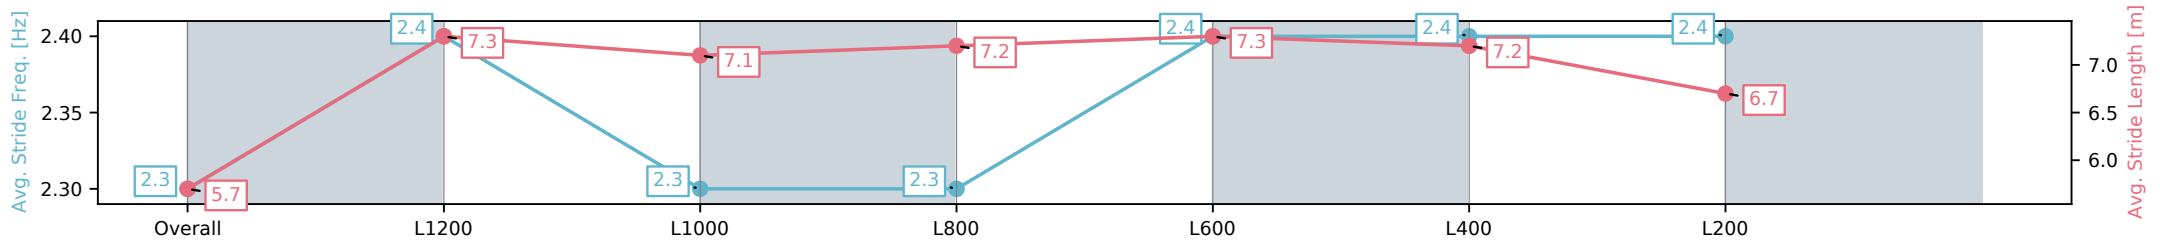

Morphettville Parks SA - Professional

Race 3: Sportsbet Fast Form Handicap - 1400m

09 November 2024 - 1:29PM

Track Rating: Good 4, Weather: Fine, Rail Position: +9m 1000m-W/
Post, +6m Remainder

Section	Overall	L1200	L1000	L800	L600	L400	L200
Section Times	1:27.56 [6] (0:15.44)	1:12.12 [8] (0:11.72)	1:00.40 [8] (0:12.37)	0:48.03 [8] (0:12.32)	0:35.71 [8] (0:11.74)	0:23.97 [8] (0:11.56)	0:12.40 [7] (0:12.40)
Average Speed [km/h]	46.7	61.4	58.5	58.9	62.6	62.9	58.1
Top Speed [km/h]	59.8	63.6	59.9	61.3	63.8	63.9	63.9
Avg. Dist. to Rail [m]	5.7	1.1	1.7	3.8	3.6	6.8	10.3
Avg. Stride Freq. [Hz]	2.3	2.4	2.3	2.3	2.4	2.4	2.4
Avg. Stride Length [m]	5.7	7.3	7.1	7.2	7.3	7.2	6.7

- [] Ranking at each section and finish
- :-:- No data available at this section
- NA No data available

Horse/Jockey Name	ZOOMED/Jessica Eaton
Finish Rank	7
Fastest Section Time (Section)	0:11.82 (L600)
Top Speed [km/h] (Section)	63.7 (L800)
Race State	Finished