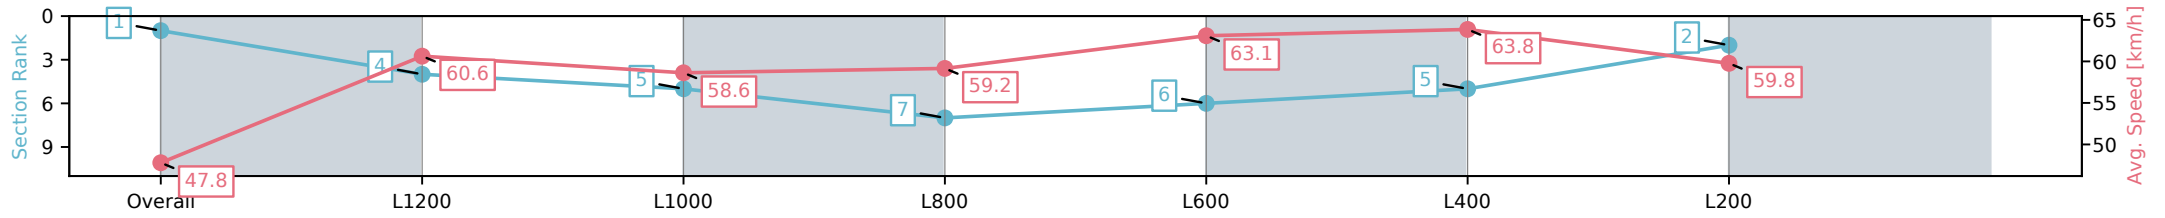

Race 3: Sportsbet Fast Form Handicap - 1400m

09 November 2024 - 1:29PM

Track Rating: Good 4, Weather: Fine, Rail Position: +9m 1000m-W/
Post, +6m Remainder

Section	Overall	L1200	L1000	L800	L600	L400	L200
Section Times	1:26.62 [1] (0:15.08)	1:11.54 [4] (0:11.88)	0:59.66 [5] (0:12.38)	0:47.28 [7] (0:12.26)	0:35.02 [6] (0:11.59)	0:23.43 [5] (0:11.39)	0:12.04 [2] (0:12.04)
Average Speed [km/h]	47.8	60.6	58.6	59.2	63.1	63.8	59.8
Top Speed [km/h]	62.6	63.4	60.0	60.8	65.3	65.0	63.2
Avg. Dist. to Rail [m]	2.8	0.9	1.9	2.6	3.1	5.1	5.8
Avg. Stride Freq. [Hz]	2.3	2.3	2.3	2.3	2.4	2.4	2.4
Avg. Stride Length [m]	5.7	7.2	7.0	7.2	7.4	7.3	7.1