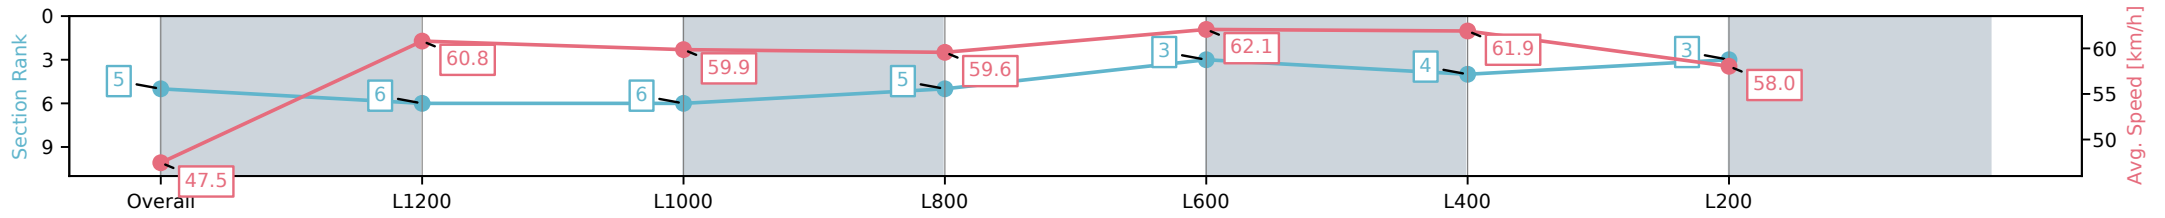

Morphettville Parks SA - Professional

Race 3: Sportsbet Fast Form Handicap - 1400m

09 November 2024 - 1:29PM

Track Rating: Good 4, Weather: Fine, Rail Position: +9m 1000m-W/
Post, +6m Remainder

Section	Overall	L1200	L1000	L800	L600	L400	L200
Section Times	1:27.24 [5] (0:15.20)	1:12.04 [6] (0:11.84)	1:00.20 [6] (0:12.17)	0:48.03 [5] (0:12.17)	0:35.86 [3] (0:11.74)	0:24.12 [4] (0:11.70)	0:12.42 [3] (0:12.42)
Average Speed [km/h]	47.5	60.8	59.9	59.6	62.1	61.9	58.0
Top Speed [km/h]	60.8	62.2	61.6	61.2	63.0	62.9	60.9
Avg. Dist. to Rail [m]	4.9	1.4	2.9	3.0	2.5	3.4	7.3
Avg. Stride Freq. [Hz]	2.3	2.4	2.4	2.4	2.5	2.5	2.5
Avg. Stride Length [m]	5.5	6.6	6.9	7.0	6.8	6.8	6.6