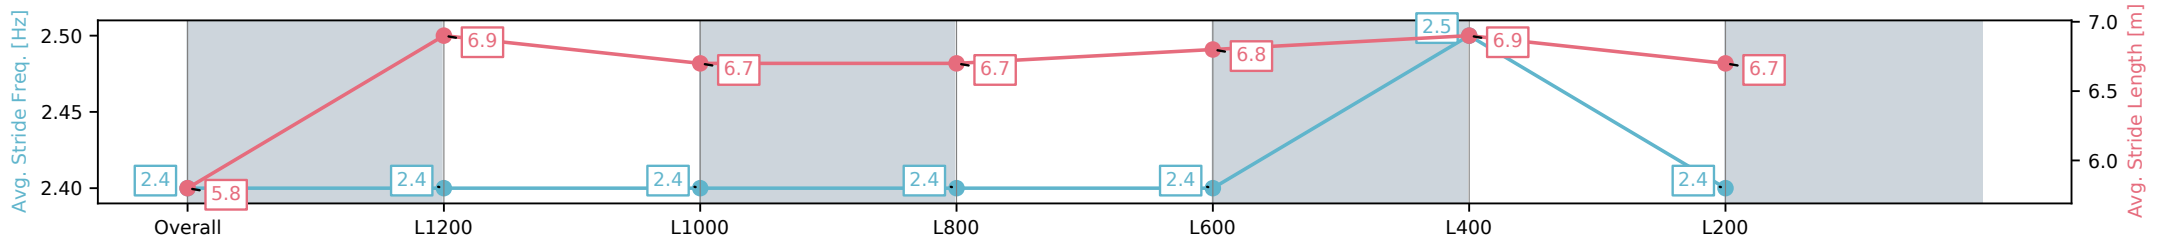

Morphettville Parks SA - Professional

Race 3: Sportsbet Fast Form Handicap - 1400m

09 November 2024 - 1:29PM

Track Rating: Good 4, Weather: Fine, Rail Position: +9m 1000m-W/
Post, +6m Remainder

Section	Overall	L1200	L1000	L800	L600	L400	L200
Section Times	1:27.01 [2] (0:14.50)	1:12.51 [1] (0:11.98)	1:00.53 [1] (0:12.31)	0:48.22 [1] (0:12.28)	0:35.93 [1] (0:11.72)	0:24.21 [1] (0:11.73)	0:12.48 [1] (0:12.48)
Average Speed [km/h]	49.7	60.0	58.7	58.7	61.7	61.5	57.7
Top Speed [km/h]	64.0	62.2	59.7	60.4	62.8	62.7	60.3
Avg. Dist. to Rail [m]	5.8	0.9	0.8	1.1	0.9	1.6	3.9
Avg. Stride Freq. [Hz]	2.4	2.4	2.4	2.4	2.4	2.5	2.4
Avg. Stride Length [m]	5.8	6.9	6.7	6.7	6.8	6.9	6.7