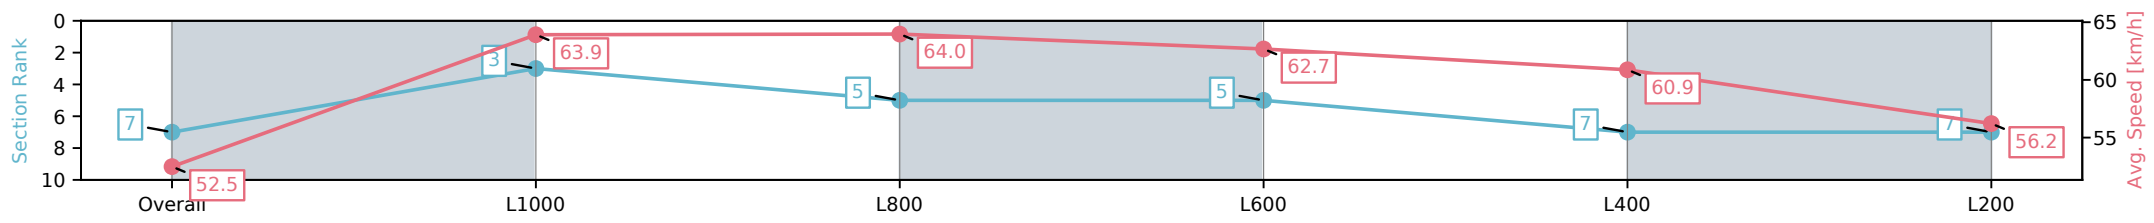

Horse/Jockey Name	MASTER EIGHT/Jake Toeroek
Finish Rank	7
Fastest Section Time (Section)	0:11.33 (L800)
Top Speed [km/h] (Section)	65.4 (L1000)
Race State	Finished

Morphettville Parks SA - Professional
Race 2: SkyCity Handicap (Heat of Sportsbet Gytrash Series) - 1250m

09 November 2024 - 12:57PM

Track Rating: Good 4, Weather: Fine, Rail Position: +9m 1000m-W/
Post, +6m Remainder

Section	Overall	L1000	L800	L600	L400	L200
Section Times	1:16.16 [7] (0:17.15)	0:59.01 [3] (0:11.33)	0:47.68 [5] (0:11.33)	0:36.35 [5] (0:11.66)	0:24.69 [7] (0:11.89)	0:12.80 [7] (0:12.80)
Average Speed [km/h]	52.5	63.9	64.0	62.7	60.9	56.2
Top Speed [km/h]	64.7	64.8	65.4	63.6	62.5	58.9
Avg. Dist. to Rail [m]	2.0	1.5	2.4	2.8	2.6	2.9
Avg. Stride Freq. [Hz]	2.3	2.4	2.4	2.4	2.4	2.4
Avg. Stride Length [m]	6.2	7.3	7.5	7.2	7.1	6.7

[ ] Ranking at each section and finish
-:-:- No data available at this section
NA No data available