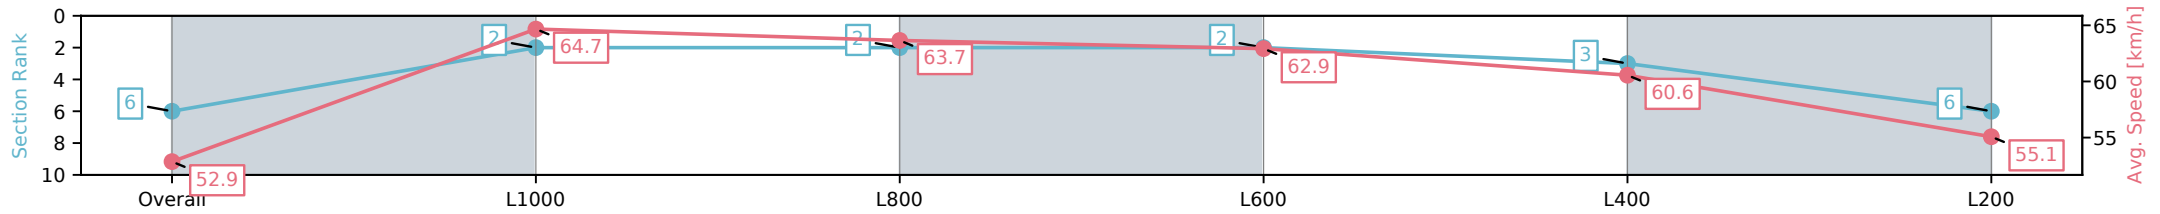

Morphettville Parks SA - Professional

Race 2: SkyCity Handicap (Heat of Sportsbet Gytrash Series) - 1250m

09 November 2024 - 12:57PM

Track Rating: Good 4, Weather: Fine, Rail Position: +9m 1000m-W/ Post, +6m Remainder

Section	Overall	L1000	L800	L600	L400	L200
Section Times	1:16.14 [6] (0:17.04)	0:59.10 [2] (0:11.21)	0:47.89 [2] (0:11.34)	0:36.55 [2] (0:11.51)	0:25.04 [3] (0:11.98)	0:13.06 [6] (0:13.06)
Average Speed [km/h]	52.9	64.7	63.7	62.9	60.6	55.1
Top Speed [km/h]	66.1	65.9	64.8	63.5	62.6	58.9
Avg. Dist. to Rail [m]	5.8	1.2	1.0	1.3	3.2	5.6
Avg. Stride Freq. [Hz]	2.3	2.4	2.3	2.5	2.5	2.3
Avg. Stride Length [m]	6.4	7.6	7.6	7.0	6.8	6.6