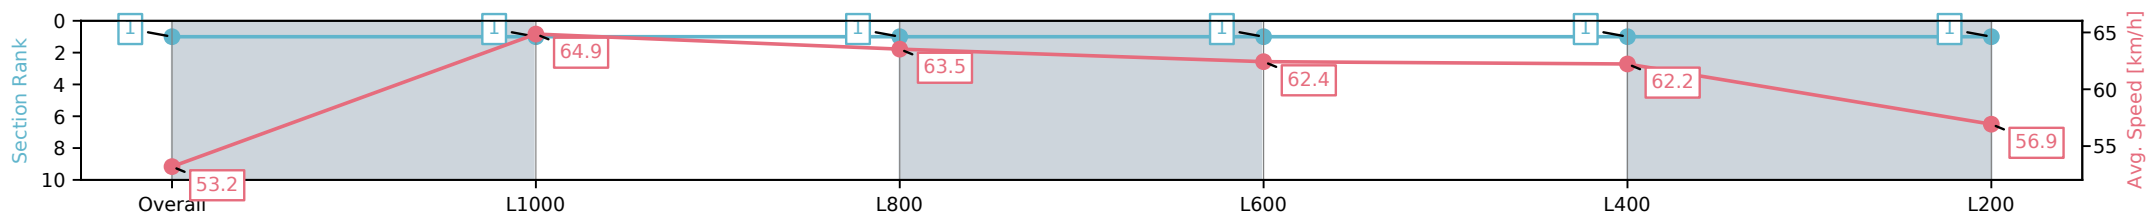

09 November 2024 - 12:57PM

Track Rating: Good 4, Weather: Fine, Rail Position: +9m 1000m-W/
 Post, +6m Remainder

Section	Overall	L1000	L800	L600	L400	L200
Section Times	1:15.23 [1] (0:16.92)	0:58.31 [1] (0:11.10)	0:47.21 [1] (0:11.35)	0:35.86 [1] (0:11.62)	0:24.24 [1] (0:11.61)	0:12.63 [1] (0:12.63)
Average Speed [km/h]	53.2	64.9	63.5	62.4	62.2	56.9
Top Speed [km/h]	65.9	66.0	65.4	63.6	64.0	62.3
Avg. Dist. to Rail [m]	1.2	0.8	1.0	1.2	0.6	0.3
Avg. Stride Freq. [Hz]	2.3	2.4	2.3	2.4	2.4	2.3
Avg. Stride Length [m]	6.5	7.6	7.6	7.4	7.2	6.8