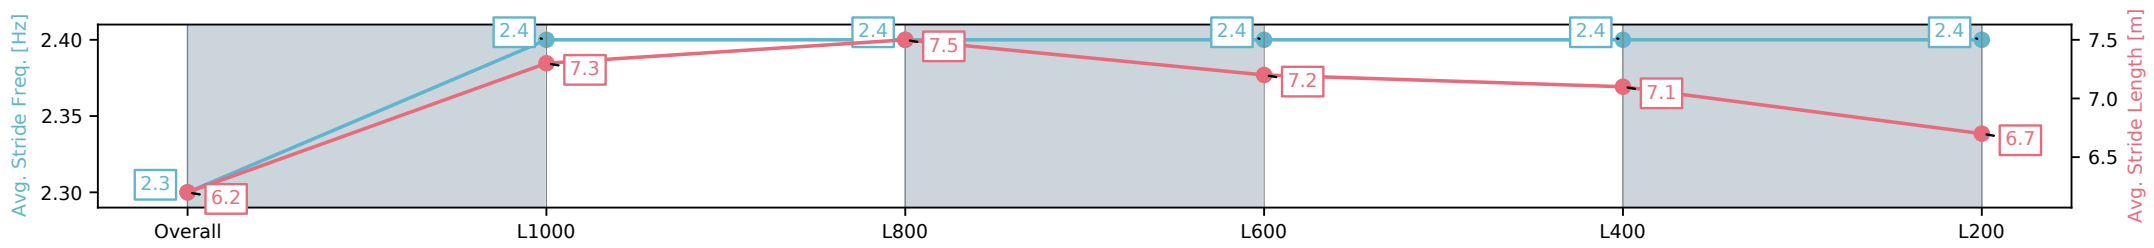

Horse/Jockey Name	MASTER EIGHT/Jake Toeroek
Finish Rank	7
Fastest Section Time (Section)	0:11.33 (L800)
Top Speed [km/h] (Section)	65.4 (L1000)
Race State	Finished

Morphettville Parks SA - Professional
Race 2: SkyCity Handicap (Heat of Sportsbet Gytrash Series) - 1250m

09 November 2024 - 12:57PM

Track Rating: Good 4, Weather: Fine, Rail Position: +9m 1000m-W/
Post, +6m Remainder

Section	Overall	L1000	L800	L600	L400	L200
Section Times	1:16.16 [7] (0:17.15)	0:59.01 [3] (0:11.33)	0:47.68 [5] (0:11.33)	0:36.35 [5] (0:11.66)	0:24.69 [7] (0:11.89)	0:12.80 [7] (0:12.80)
Average Speed [km/h]	52.5	63.9	64.0	62.7	60.9	56.2
Top Speed [km/h]	64.7	64.8	65.4	63.6	62.5	58.9
Avg. Dist. to Rail [m]	2.0	1.5	2.4	2.8	2.6	2.9
Avg. Stride Freq. [Hz]	2.3	2.4	2.4	2.4	2.4	2.4
Avg. Stride Length [m]	6.2	7.3	7.5	7.2	7.1	6.7

[ ] Ranking at each section and finish
-:-:- No data available at this section
NA No data available