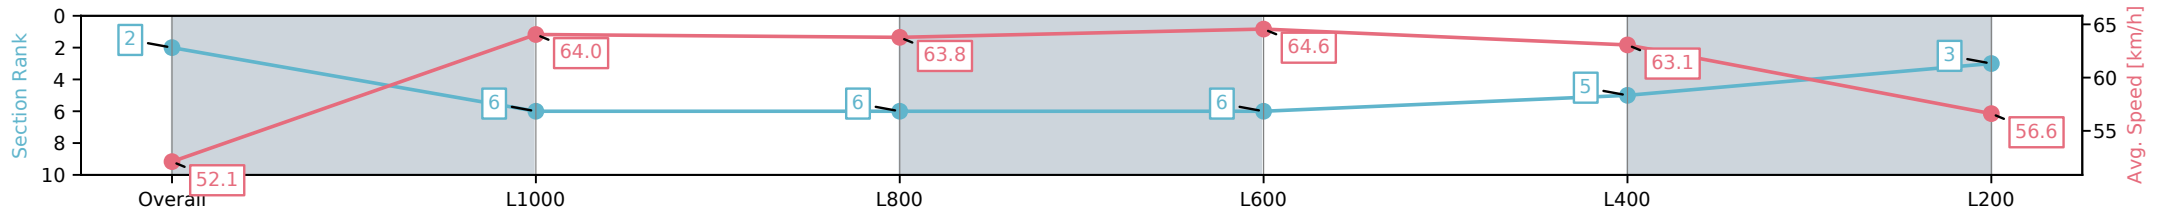

Section	Overall	L1000	L800	L600	L400	L200
Section Times	1:15.46 [2] (0:17.27)	0:58.19 [6] (0:11.31)	0:46.88 [6] (0:11.35)	0:35.53 [6] (0:11.33)	0:24.20 [5] (0:11.49)	0:12.71 [3] (0:12.71)
Average Speed [km/h]	52.1	64.0	63.8	64.6	63.1	56.6
Top Speed [km/h]	65.3	64.5	64.7	65.0	64.4	61.0
Avg. Dist. to Rail [m]	2.5	1.5	2.6	2.6	3.8	4.0
Avg. Stride Freq. [Hz]	2.2	2.3	2.3	2.3	2.4	2.3
Avg. Stride Length [m]	6.2	7.5	7.3	7.4	7.2	6.8