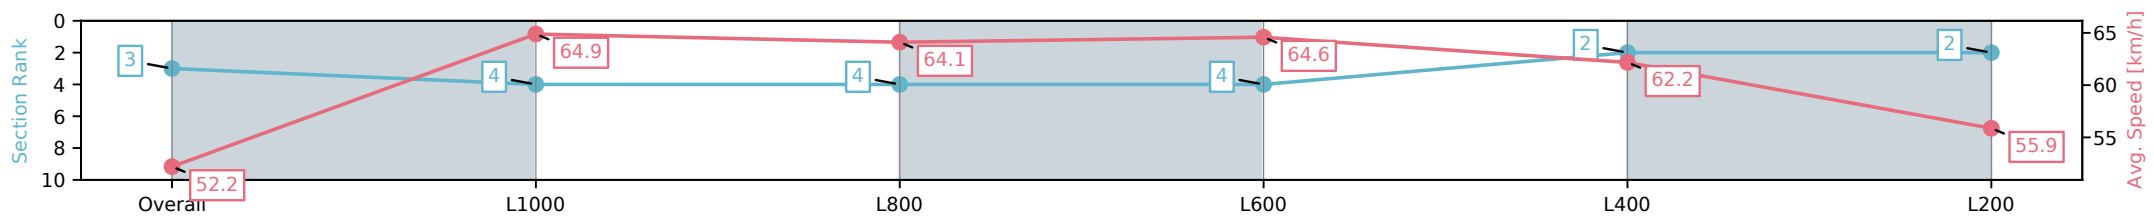

Section	Overall	L1000	L800	L600	L400	L200
Section Times	1:15.54 [3] (0:17.26)	0:58.28 [4] (0:11.16)	0:47.12 [4] (0:11.30)	0:35.82 [4] (0:11.32)	0:24.50 [2] (0:11.64)	0:12.86 [2] (0:12.86)
Average Speed [km/h]	52.2	64.9	64.1	64.6	62.2	55.9
Top Speed [km/h]	64.9	65.3	65.2	65.1	64.0	59.9
Avg. Dist. to Rail [m]	4.2	1.3	2.5	2.9	1.5	1.9
Avg. Stride Freq. [Hz]	2.4	2.5	2.4	2.5	2.5	2.3
Avg. Stride Length [m]	6.0	7.3	7.3	7.3	7.0	6.7