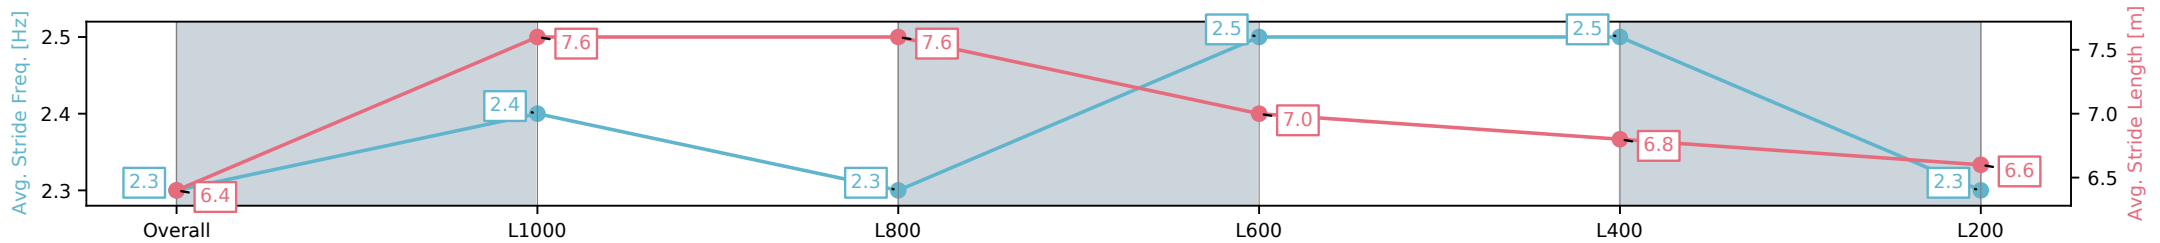

Morphettville Parks SA - Professional

Race 2: SkyCity Handicap (Heat of Sportsbet Gytrash Series) - 1250m

09 November 2024 - 12:57PM

Track Rating: Good 4, Weather: Fine, Rail Position: +9m 1000m-W/ Post, +6m Remainder

Section	Overall	L1000	L800	L600	L400	L200
Section Times	1:16.14 [6] (0:17.04)	0:59.10 [2] (0:11.21)	0:47.89 [2] (0:11.34)	0:36.55 [2] (0:11.51)	0:25.04 [3] (0:11.98)	0:13.06 [6] (0:13.06)
Average Speed [km/h]	52.9	64.7	63.7	62.9	60.6	55.1
Top Speed [km/h]	66.1	65.9	64.8	63.5	62.6	58.9
Avg. Dist. to Rail [m]	5.8	1.2	1.0	1.3	3.2	5.6
Avg. Stride Freq. [Hz]	2.3	2.4	2.3	2.5	2.5	2.3
Avg. Stride Length [m]	6.4	7.6	7.6	7.0	6.8	6.6