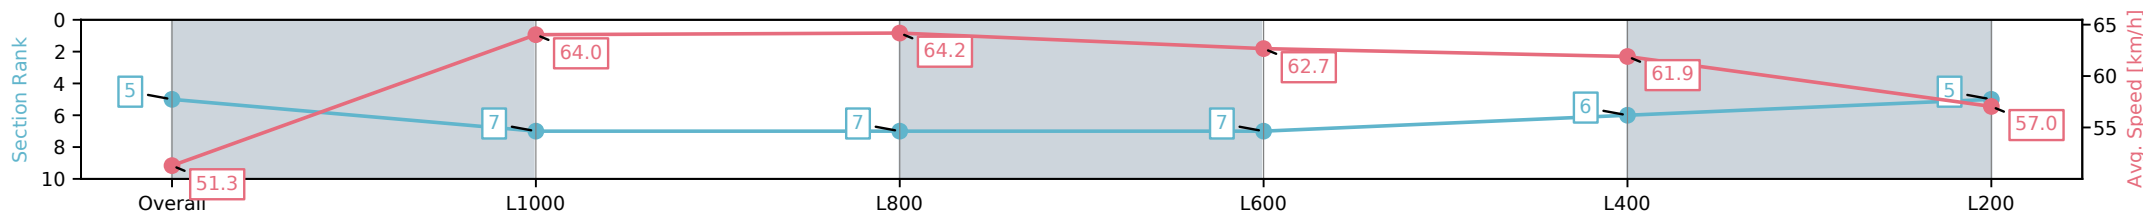

Horse/Jockey Name	THE GUAVA/Alana Livesey
Finish Rank	5
Fastest Section Time (Section)	0:11.17 (L600)
Top Speed [km/h] (Section)	65.3 (L1000)
Race State	Finished

Morphettville Parks SA - Professional
Race 2: SkyCity Handicap (Heat of Sportsbet Gytrash Series) - 1250m

09 November 2024 - 12:57PM

Track Rating: Good 4, Weather: Fine, Rail Position: +9m 1000m-W/
Post, +6m Remainder

Section	Overall	L1000	L800	L600	L400	L200
Section Times	1:15.72 [5] (0:17.55)	0:58.17 [7] (0:11.24)	0:46.93 [7] (0:11.17)	0:35.76 [7] (0:11.47)	0:24.29 [6] (0:11.63)	0:12.66 [5] (0:12.66)
Average Speed [km/h]	51.3	64.0	64.2	62.7	61.9	57.0
Top Speed [km/h]	63.9	65.1	65.3	63.4	63.5	59.6
Avg. Dist. to Rail [m]	2.7	0.2	0.6	0.8	1.6	4.3
Avg. Stride Freq. [Hz]	2.3	2.5	2.5	2.5	2.6	2.5
Avg. Stride Length [m]	6.0	7.2	7.2	6.9	6.7	6.3

- [ ] Ranking at each section and finish
- -:-:- No data available at this section
- NA No data available