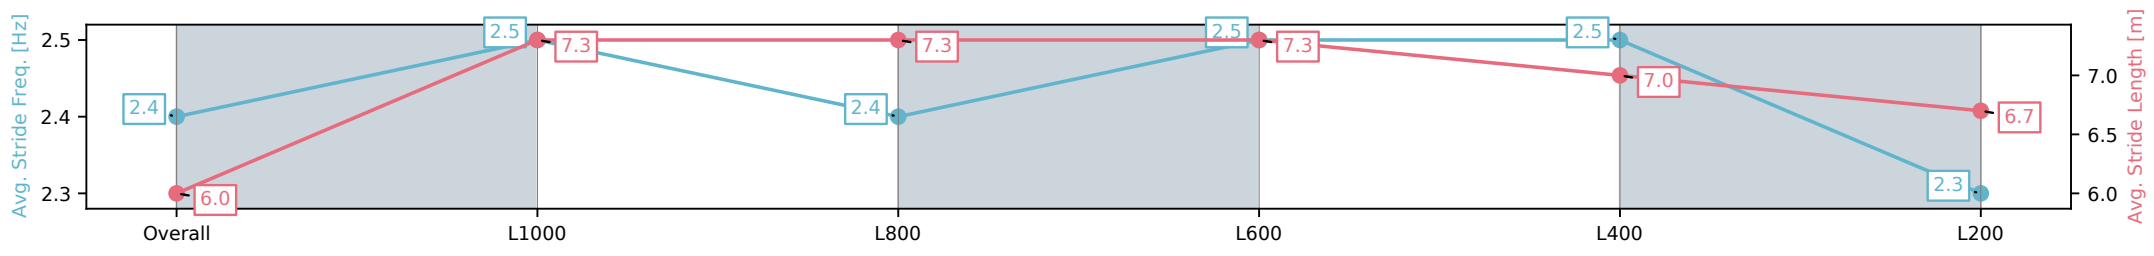

Morphettville Parks SA - Professional

Race 2: SkyCity Handicap (Heat of Sportsbet Gytrash Series) - 1250m

09 November 2024 - 12:57PM

Track Rating: Good 4, Weather: Fine, Rail Position: +9m 1000m-W/ Post, +6m Remainder

Section	Overall	L1000	L800	L600	L400	L200
Section Times	1:15.54 [3] (0:17.26)	0:58.28 [4] (0:11.16)	0:47.12 [4] (0:11.30)	0:35.82 [4] (0:11.32)	0:24.50 [2] (0:11.64)	0:12.86 [2] (0:12.86)
Average Speed [km/h]	52.2	64.9	64.1	64.6	62.2	55.9
Top Speed [km/h]	64.9	65.3	65.2	65.1	64.0	59.9
Avg. Dist. to Rail [m]	4.2	1.3	2.5	2.9	1.5	1.9
Avg. Stride Freq. [Hz]	2.4	2.5	2.4	2.5	2.5	2.3
Avg. Stride Length [m]	6.0	7.3	7.3	7.3	7.0	6.7