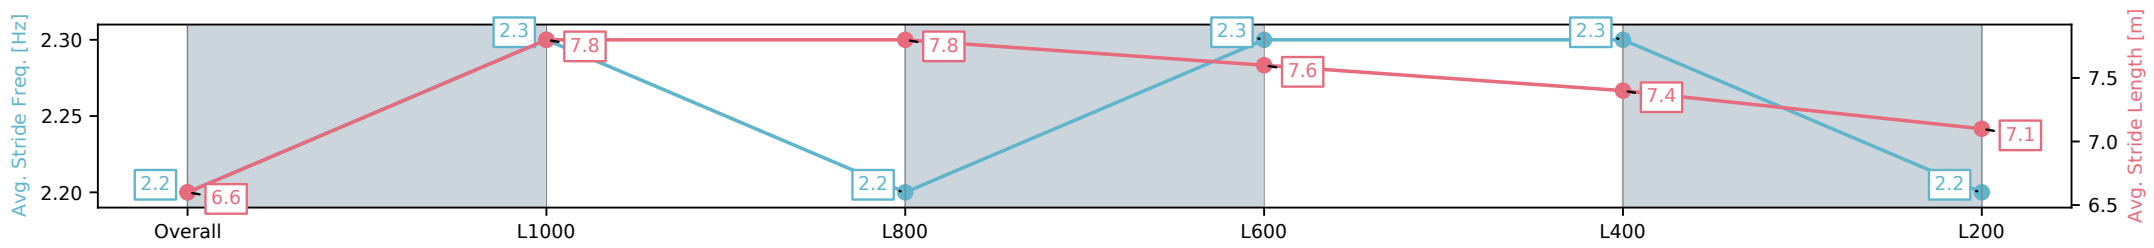

Horse/Jockey Name	ANILLA/Ben Price
Finish Rank	4
Fastest Section Time (Section)	0:11.11 (L800)
Top Speed [km/h] (Section)	65.1 (Overall)
Race State	Finished

Morphettville Parks SA - Professional
Race 2: SkyCity Handicap (Heat of Sportsbet Gytrash Series) - 1250m

09 November 2024 - 12:57PM

Track Rating: Good 4, Weather: Fine, Rail Position: +9m 1000m-W/
Post, +6m Remainder

Section	Overall	L1000	L800	L600	L400	L200
Section Times	1:15.59 [4] (0:17.26)	0:58.33 [5] (0:11.11)	0:47.22 [3] (0:11.34)	0:35.88 [3] (0:11.41)	0:24.47 [4] (0:11.71)	0:12.76 [4] (0:12.76)
Average Speed [km/h]	52.1	64.6	63.5	63.2	61.5	56.5
Top Speed [km/h]	64.9	65.1	64.8	63.8	63.4	60.1
Avg. Dist. to Rail [m]	1.7	0.5	0.3	0.5	0.7	1.0
Avg. Stride Freq. [Hz]	2.2	2.3	2.2	2.3	2.3	2.2
Avg. Stride Length [m]	6.6	7.8	7.8	7.6	7.4	7.1

[ ] Ranking at each section and finish
-:-:- No data available at this section
NA No data available