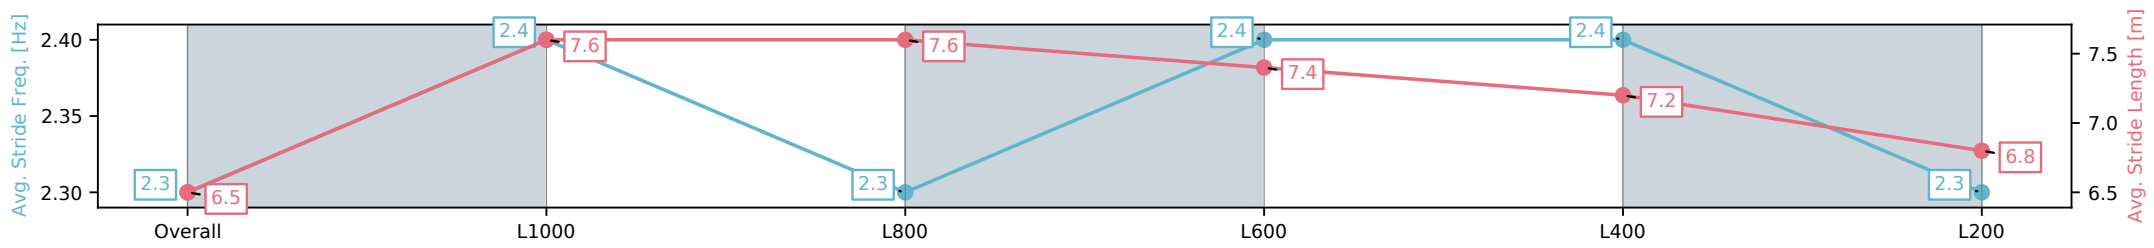

09 November 2024 - 12:57PM

Track Rating: Good 4, Weather: Fine, Rail Position: +9m 1000m-W/
 Post, +6m Remainder

Section	Overall	L1000	L800	L600	L400	L200
Section Times	1:15.23 [1] (0:16.92)	0:58.31 [1] (0:11.10)	0:47.21 [1] (0:11.35)	0:35.86 [1] (0:11.62)	0:24.24 [1] (0:11.61)	0:12.63 [1] (0:12.63)
Average Speed [km/h]	53.2	64.9	63.5	62.4	62.2	56.9
Top Speed [km/h]	65.9	66.0	65.4	63.6	64.0	62.3
Avg. Dist. to Rail [m]	1.2	0.8	1.0	1.2	0.6	0.3
Avg. Stride Freq. [Hz]	2.3	2.4	2.3	2.4	2.4	2.3
Avg. Stride Length [m]	6.5	7.6	7.6	7.4	7.2	6.8