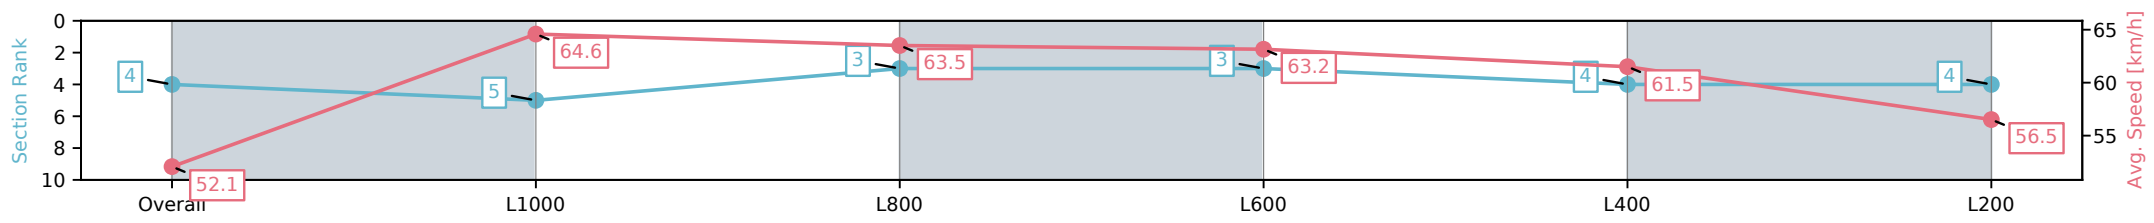

Horse/Jockey Name	ANILLA/Ben Price
Finish Rank	4
Fastest Section Time (Section)	0:11.11 (L800)
Top Speed [km/h] (Section)	65.1 (Overall)
Race State	Finished

Morphettville Parks SA - Professional
Race 2: SkyCity Handicap (Heat of Sportsbet Gytrash Series) - 1250m

09 November 2024 - 12:57PM

Track Rating: Good 4, Weather: Fine, Rail Position: +9m 1000m-W/
Post, +6m Remainder

Section	Overall	L1000	L800	L600	L400	L200
Section Times	1:15.59 [4] (0:17.26)	0:58.33 [5] (0:11.11)	0:47.22 [3] (0:11.34)	0:35.88 [3] (0:11.41)	0:24.47 [4] (0:11.71)	0:12.76 [4] (0:12.76)
Average Speed [km/h]	52.1	64.6	63.5	63.2	61.5	56.5
Top Speed [km/h]	64.9	65.1	64.8	63.8	63.4	60.1
Avg. Dist. to Rail [m]	1.7	0.5	0.3	0.5	0.7	1.0
Avg. Stride Freq. [Hz]	2.2	2.3	2.2	2.3	2.3	2.2
Avg. Stride Length [m]	6.6	7.8	7.8	7.6	7.4	7.1

[ ] Ranking at each section and finish
-:-:- No data available at this section
NA No data available