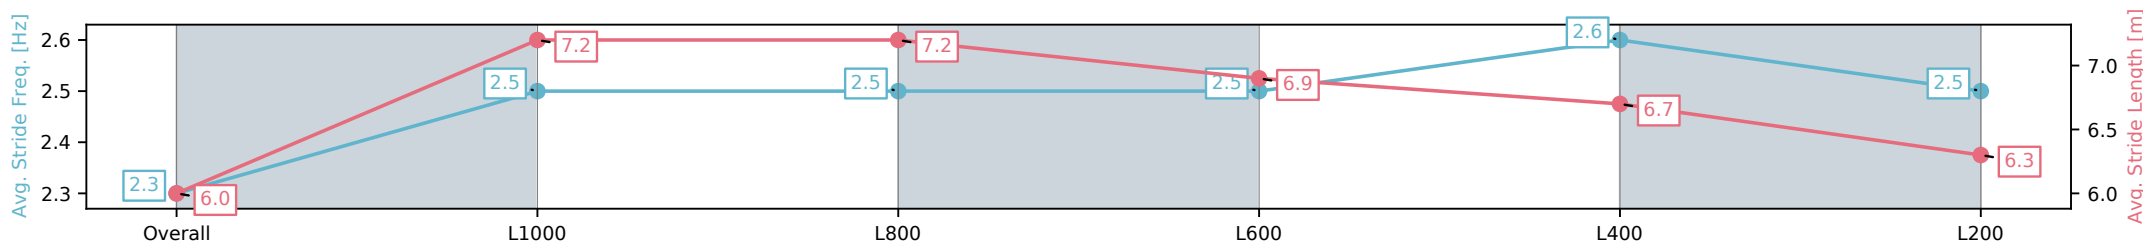

Horse/Jockey Name	THE GUAVA/Alana Livesey
Finish Rank	5
Fastest Section Time (Section)	0:11.17 (L600)
Top Speed [km/h] (Section)	65.3 (L1000)
Race State	Finished

Morphettville Parks SA - Professional
Race 2: SkyCity Handicap (Heat of Sportsbet Gytrash Series) - 1250m

09 November 2024 - 12:57PM

Track Rating: Good 4, Weather: Fine, Rail Position: +9m 1000m-W/
Post, +6m Remainder

Section	Overall	L1000	L800	L600	L400	L200
Section Times	1:15.72 [5] (0:17.55)	0:58.17 [7] (0:11.24)	0:46.93 [7] (0:11.17)	0:35.76 [7] (0:11.47)	0:24.29 [6] (0:11.63)	0:12.66 [5] (0:12.66)
Average Speed [km/h]	51.3	64.0	64.2	62.7	61.9	57.0
Top Speed [km/h]	63.9	65.1	65.3	63.4	63.5	59.6
Avg. Dist. to Rail [m]	2.7	0.2	0.6	0.8	1.6	4.3
Avg. Stride Freq. [Hz]	2.3	2.5	2.5	2.5	2.6	2.5
Avg. Stride Length [m]	6.0	7.2	7.2	6.9	6.7	6.3

- [ ] Ranking at each section and finish
- -:-:- No data available at this section
- NA No data available