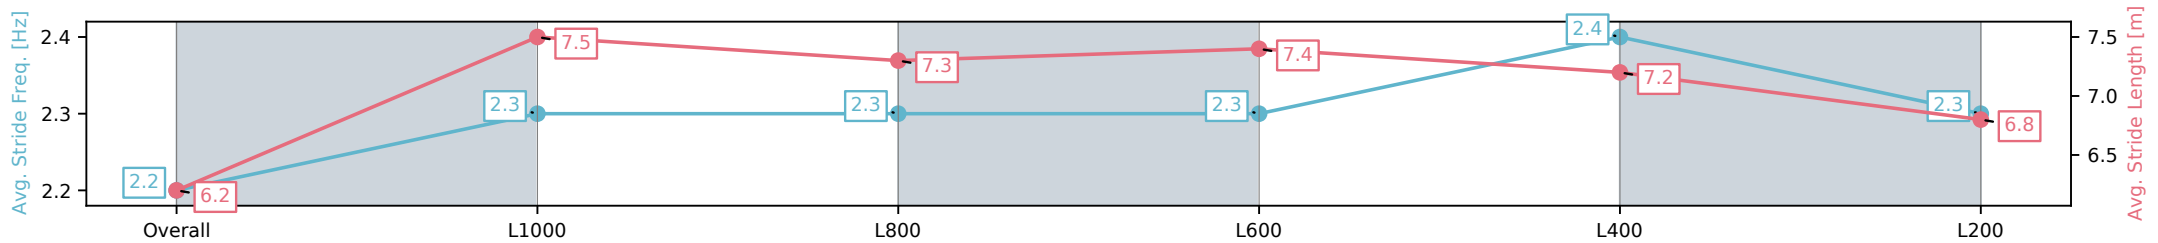

Section	Overall	L1000	L800	L600	L400	L200
Section Times	1:15.46 [2] (0:17.27)	0:58.19 [6] (0:11.31)	0:46.88 [6] (0:11.35)	0:35.53 [6] (0:11.33)	0:24.20 [5] (0:11.49)	0:12.71 [3] (0:12.71)
Average Speed [km/h]	52.1	64.0	63.8	64.6	63.1	56.6
Top Speed [km/h]	65.3	64.5	64.7	65.0	64.4	61.0
Avg. Dist. to Rail [m]	2.5	1.5	2.6	2.6	3.8	4.0
Avg. Stride Freq. [Hz]	2.2	2.3	2.3	2.3	2.4	2.3
Avg. Stride Length [m]	6.2	7.5	7.3	7.4	7.2	6.8