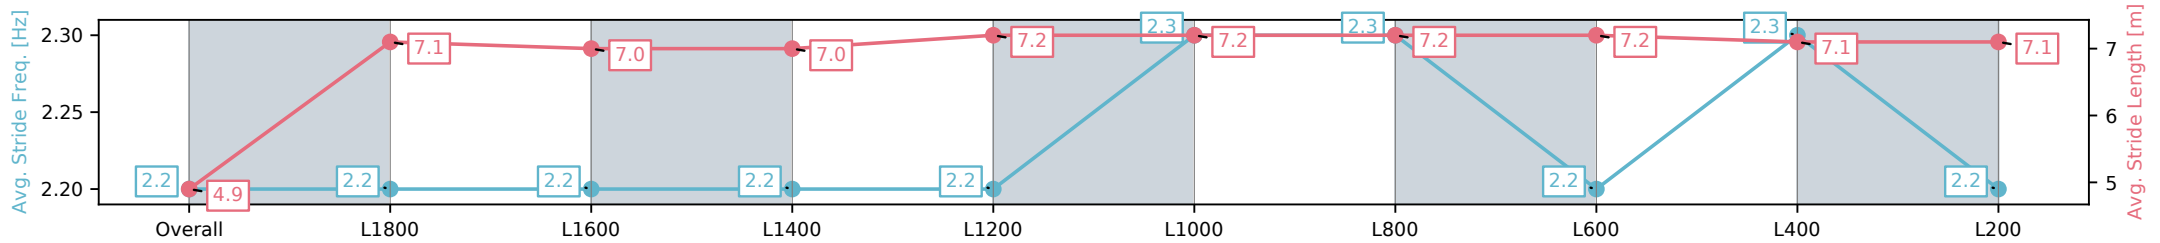

Morphettville Parks SA - Professional

Race 1: The Fotobase Group Handicap - 1950m

09 November 2024 - 12:22PM

Track Rating: Soft 5, Weather: Fine, Rail Position: +9m 1000m-W/ Post, +6m Remainder

Section	Overall	L1800	L1600	L1400	L1200	L1000	L800	L600	L400	L200
Section Times	2:06.40 [3] (0:14.33)	1:52.07 [1] (0:12.73)	1:39.34 [2] (0:13.17)	1:26.17 [2] (0:13.05)	1:13.12 [2] (0:12.65)	1:00.47 [2] (0:11.80)	0:48.67 [2] (0:11.56)	0:37.10 [2] (0:12.42)	0:24.68 [3] (0:12.41)	0:12.27 [6] (0:12.27)
Average Speed [km/h]	37.9	56.7	54.7	55.2	57.2	61.1	62.5	58.6	58.3	57.9
Top Speed [km/h]	58.4	58.4	55.1	55.9	58.5	63.2	63.5	60.6	59.0	59.2
Avg. Dist. to Rail [m]	11.0	0.7	0.3	0.1	1.1	1.7	1.7	2.1	4.1	6.7
Avg. Stride Freq. [Hz]	2.2	2.2	2.2	2.2	2.2	2.3	2.3	2.2	2.3	2.2
Avg. Stride Length [m]	4.9	7.1	7.0	7.0	7.0	7.2	7.2	7.2	7.1	7.1