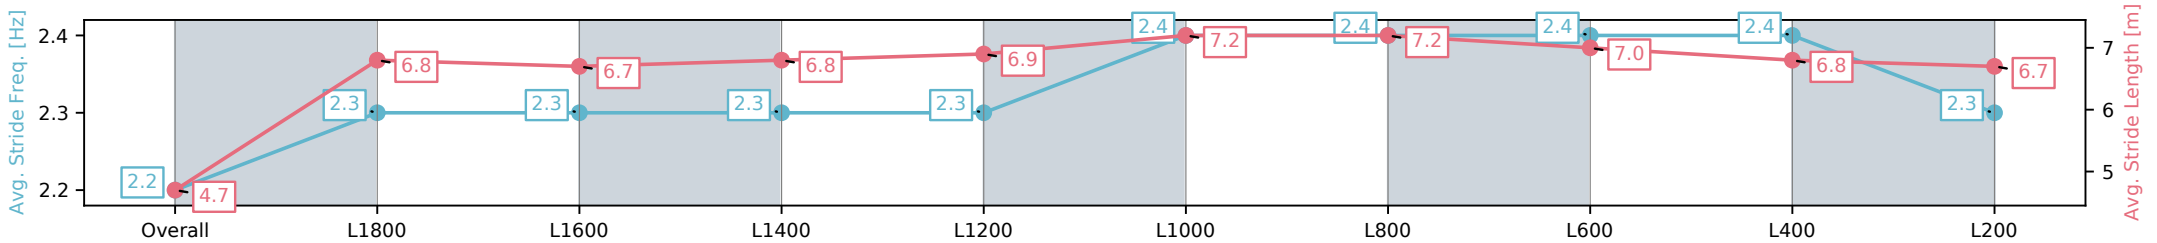

Morphettville Parks SA - Professional

Race 1: The Fotobase Group Handicap - 1950m

09 November 2024 - 12:22PM

Track Rating: Soft 5, Weather: Fine, Rail Position: +9m 1000m-W/ Post, +6m Remainder

Section	Overall	L1800	L1600	L1400	L1200	L1000	L800	L600	L400	L200
Section Times	2:06.44 [4] (0:14.76)	1:51.68 [6] (0:12.80)	1:38.88 [5] (0:13.21)	1:25.67 [5] (0:12.90)	1:12.77 [5] (0:12.72)	1:00.05 [5] (0:11.89)	0:48.16 [5] (0:11.41)	0:36.75 [5] (0:12.14)	0:24.61 [6] (0:12.33)	0:12.28 [7] (0:12.28)
Average Speed [km/h]	36.8	56.4	54.4	55.8	56.9	60.6	63.5	59.8	58.7	58.0
Top Speed [km/h]	58.2	56.9	54.8	56.7	59.0	63.0	65.0	62.1	59.3	58.7
Avg. Dist. to Rail [m]	11.6	0.7	0.4	0.2	1.0	1.4	1.3	1.7	4.3	7.6
Avg. Stride Freq. [Hz]	2.2	2.3	2.2	2.2	2.2	2.3	2.3	2.3	2.3	2.3
Avg. Stride Length [m]	4.6	6.9	6.9	7.0	7.1	7.4	7.5	7.3	7.2	7.1