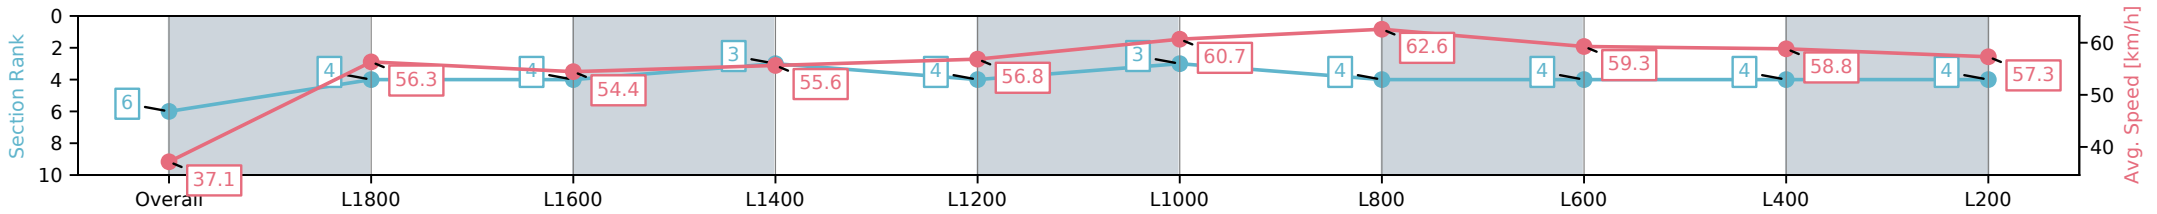

Morphettville Parks SA - Professional

Race 1: The Fotobase Group Handicap - 1950m

09 November 2024 - 12:22PM

Track Rating: Soft 5, Weather: Fine, Rail Position: +9m 1000m-W/ Post, +6m Remainder

Section	Overall	L1800	L1600	L1400	L1200	L1000	L800	L600	L400	L200
Section Times	2:06.49 [6] (0:14.55)	1:51.94 [4] (0:12.79)	1:39.15 [4] (0:13.22)	1:25.93 [3] (0:12.94)	1:12.99 [4] (0:12.69)	1:00.30 [3] (0:11.87)	0:48.43 [4] (0:11.51)	0:36.92 [4] (0:12.20)	0:24.72 [4] (0:12.28)	0:12.44 [4] (0:12.44)
Average Speed [km/h]	37.1	56.3	54.4	55.6	56.8	60.7	62.6	59.3	58.8	57.3
Top Speed [km/h]	57.8	57.6	54.8	56.0	59.0	62.7	64.0	60.8	59.4	59.2
Avg. Dist. to Rail [m]	8.6	0.4	0.3	0.1	0.6	0.5	0.5	0.7	2.7	3.2
Avg. Stride Freq. [Hz]	2.2	2.2	2.1	2.1	2.2	2.2	2.3	2.2	2.3	2.3
Avg. Stride Length [m]	4.7	7.2	7.1	7.2	7.2	7.4	7.5	7.3	7.2	7.0

[ ] Ranking at each section and finish  
 -:-:- No data available at this section  
 NA No data available

Horse/Jockey Name	FIZIQUE/Kayla Crowther
Finish Rank	7
Fastest Section Time (Section)	0:11.31 (L800)
Top Speed [km/h] (Section)	65.3 (L800)
Race State	Finished