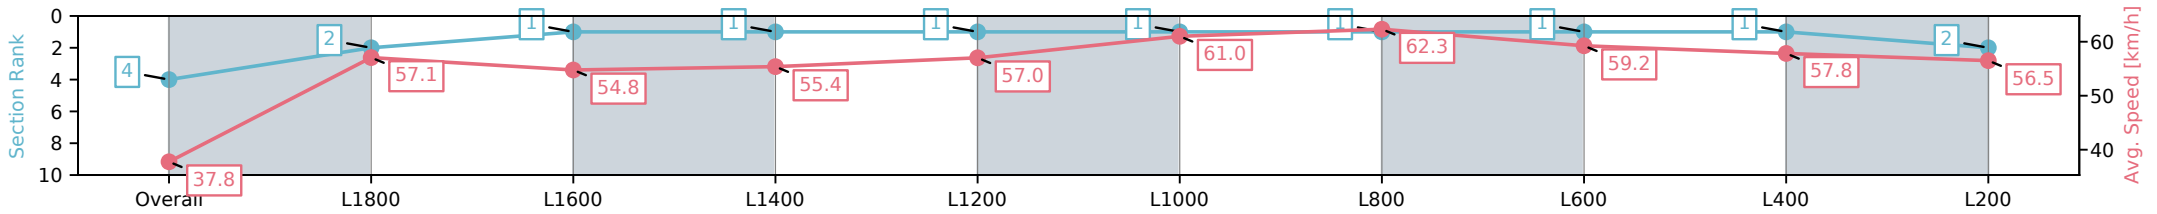

Morphettville Parks SA - Professional

Race 1: The Fotobase Group Handicap - 1950m

09 November 2024 - 12:22PM

Track Rating: Soft 5, Weather: Fine, Rail Position: +9m 1000m-W/ Post, +6m Remainder

Section	Overall	L1800	L1600	L1400	L1200	L1000	L800	L600	L400	L200
Section Times	2:06.44 [4] (0:14.76)	1:51.68 [6] (0:12.80)	1:38.88 [5] (0:13.21)	1:25.67 [5] (0:12.90)	1:12.77 [5] (0:12.72)	1:00.05 [5] (0:11.89)	0:48.16 [5] (0:11.41)	0:36.75 [5] (0:12.14)	0:24.61 [6] (0:12.33)	0:12.28 [7] (0:12.28)
Average Speed [km/h]	36.8	56.4	54.4	55.8	56.9	60.6	63.5	59.8	58.7	58.0
Top Speed [km/h]	58.2	56.9	54.8	56.7	59.0	63.0	65.0	62.1	59.3	58.7
Avg. Dist. to Rail [m]	11.6	0.7	0.4	0.2	1.0	1.4	1.3	1.7	4.3	7.6
Avg. Stride Freq. [Hz]	2.2	2.3	2.2	2.2	2.2	2.3	2.3	2.3	2.3	2.3
Avg. Stride Length [m]	4.6	6.9	6.9	7.0	7.1	7.4	7.5	7.3	7.2	7.1