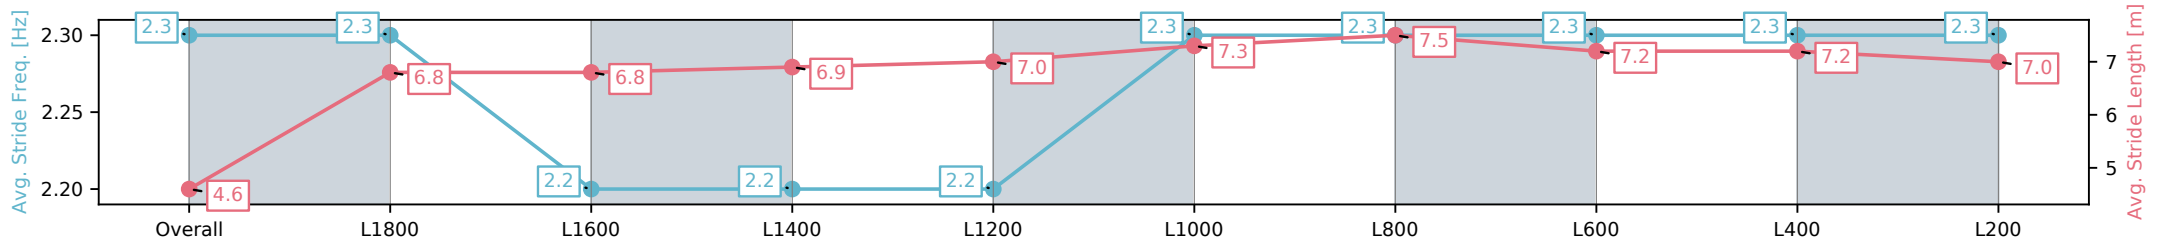

Morphettville Parks SA - Professional

Race 1: The Fotobase Group Handicap - 1950m

09 November 2024 - 12:22PM

Track Rating: Soft 5, Weather: Fine, Rail Position: +9m 1000m-W/ Post, +6m Remainder

Section	Overall	L1800	L1600	L1400	L1200	L1000	L800	L600	L400	L200
Section Times	2:06.14 [2] (0:14.76)	1:51.38 [5] (0:12.99)	1:38.39 [6] (0:13.21)	1:25.18 [6] (0:12.85)	1:12.33 [6] (0:12.67)	0:59.66 [6] (0:11.83)	0:47.83 [6] (0:11.38)	0:36.45 [5] (0:12.22)	0:24.23 [7] (0:12.02)	0:12.21 [3] (0:12.21)
Average Speed [km/h]	37.0	55.5	54.5	55.8	56.8	60.9	63.3	59.2	59.9	58.4
Top Speed [km/h]	58.6	56.6	55.2	56.6	59.6	63.6	64.5	61.3	61.4	60.0
Avg. Dist. to Rail [m]	12.3	1.1	1.2	1.0	0.6	0.2	0.4	0.7	0.8	1.3
Avg. Stride Freq. [Hz]	2.3	2.3	2.2	2.2	2.2	2.3	2.3	2.3	2.3	2.3
Avg. Stride Length [m]	4.6	6.8	6.8	6.8	6.9	7.0	7.3	7.5	7.2	7.0