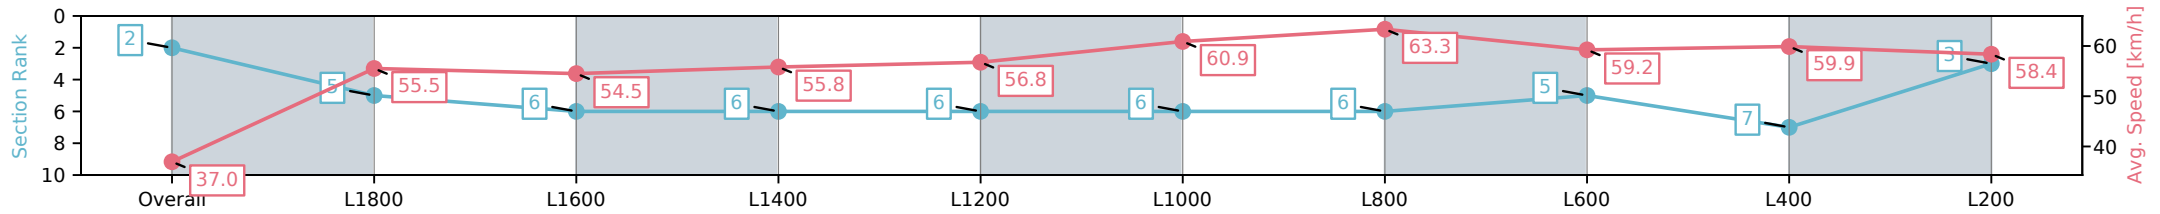

Morphettville Parks SA - Professional

Race 1: The Fotobase Group Handicap - 1950m

09 November 2024 - 12:22PM

Track Rating: Soft 5, Weather: Fine, Rail Position: +9m 1000m-W/ Post, +6m Remainder

Section	Overall	L1800	L1600	L1400	L1200	L1000	L800	L600	L400	L200
Section Times	2:06.14 [2] (0:14.76)	1:51.38 [5] (0:12.99)	1:38.39 [6] (0:13.21)	1:25.18 [6] (0:12.85)	1:12.33 [6] (0:12.67)	0:59.66 [6] (0:11.83)	0:47.83 [6] (0:11.38)	0:36.45 [5] (0:12.22)	0:24.23 [7] (0:12.02)	0:12.21 [3] (0:12.21)
Average Speed [km/h]	37.0	55.5	54.5	55.8	56.8	60.9	63.3	59.2	59.9	58.4
Top Speed [km/h]	58.6	56.6	55.2	56.6	59.6	63.6	64.5	61.3	61.4	60.0
Avg. Dist. to Rail [m]	12.3	1.1	1.2	1.0	0.6	0.2	0.4	0.7	0.8	1.3
Avg. Stride Freq. [Hz]	2.3	2.3	2.2	2.2	2.2	2.3	2.3	2.3	2.3	2.3
Avg. Stride Length [m]	4.6	6.8	6.8	6.8	6.9	7.0	7.3	7.5	7.2	7.0