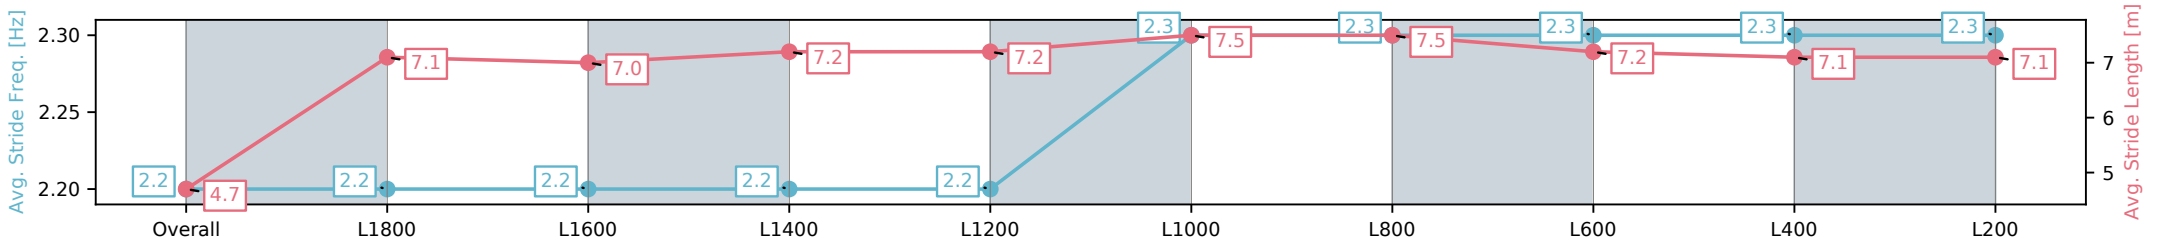

Race 1: The Fotobase Group Handicap - 1950m

09 November 2024 - 12:22PM

Track Rating: Soft 5, Weather: Fine, Rail Position: +9m 1000m-W/ Post, +6m Remainder

Section	Overall	L1800	L1600	L1400	L1200	L1000	L800	L600	L400	L200
Section Times	2:05.87 [1] (0:14.53)	1:51.34 [3] (0:12.80)	1:38.54 [3] (0:13.24)	1:25.30 [4] (0:12.88)	1:12.42 [3] (0:12.75)	0:59.67 [4] (0:11.83)	0:47.84 [3] (0:11.50)	0:36.34 [3] (0:12.01)	0:24.33 [2] (0:12.07)	0:12.26 [1] (0:12.26)
Average Speed [km/h]	37.4	56.5	54.4	55.8	56.9	61.0	62.8	60.8	60.0	58.1
Top Speed [km/h]	57.0	58.3	55.1	56.5	58.7	62.5	64.5	61.4	60.8	58.8
Avg. Dist. to Rail [m]	10.2	0.9	0.2	0.1	1.4	1.6	1.7	2.4	5.1	7.1
Avg. Stride Freq. [Hz]	2.2	2.2	2.2	2.2	2.2	2.3	2.3	2.3	2.3	2.3
Avg. Stride Length [m]	4.7	7.1	7.0	7.2	7.2	7.5	7.5	7.2	7.1	7.1