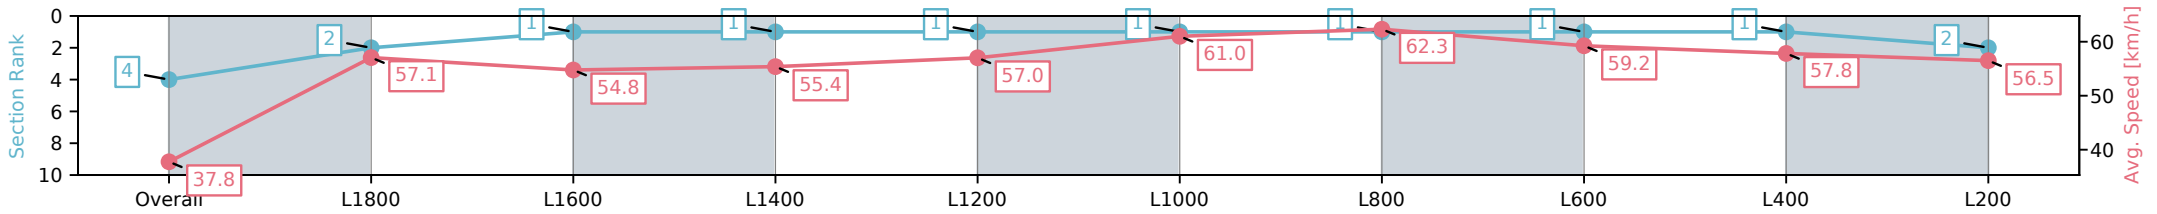

Morphettville Parks SA - Professional

Race 1: The Fotobase Group Handicap - 1950m

09 November 2024 - 12:22PM

Track Rating: Soft 5, Weather: Fine, Rail Position: +9m 1000m-W/ Post, +6m Remainder

Section	Overall	L1800	L1600	L1400	L1200	L1000	L800	L600	L400	L200
Section Times	2:06.44 [4] (0:14.35)	1:52.09 [2] (0:12.60)	1:39.49 [1] (0:13.15)	1:26.34 [1] (0:13.01)	1:13.33 [1] (0:12.66)	1:00.67 [1] (0:11.80)	0:48.87 [1] (0:11.56)	0:37.31 [1] (0:12.21)	0:25.10 [1] (0:12.47)	0:12.63 [2] (0:12.63)
Average Speed [km/h]	37.8	57.1	54.8	55.4	57.0	61.0	62.3	59.2	57.8	56.5
Top Speed [km/h]	59.6	59.6	54.9	56.0	58.8	63.3	63.6	61.3	58.7	57.8
Avg. Dist. to Rail [m]	9.8	0.5	0.4	0.2	0.7	0.5	0.4	0.8	2.7	5.1
Avg. Stride Freq. [Hz]	2.2	2.3	2.3	2.3	2.3	2.4	2.4	2.4	2.4	2.3
Avg. Stride Length [m]	4.7	6.8	6.7	6.8	6.9	7.2	7.2	7.0	6.8	6.7