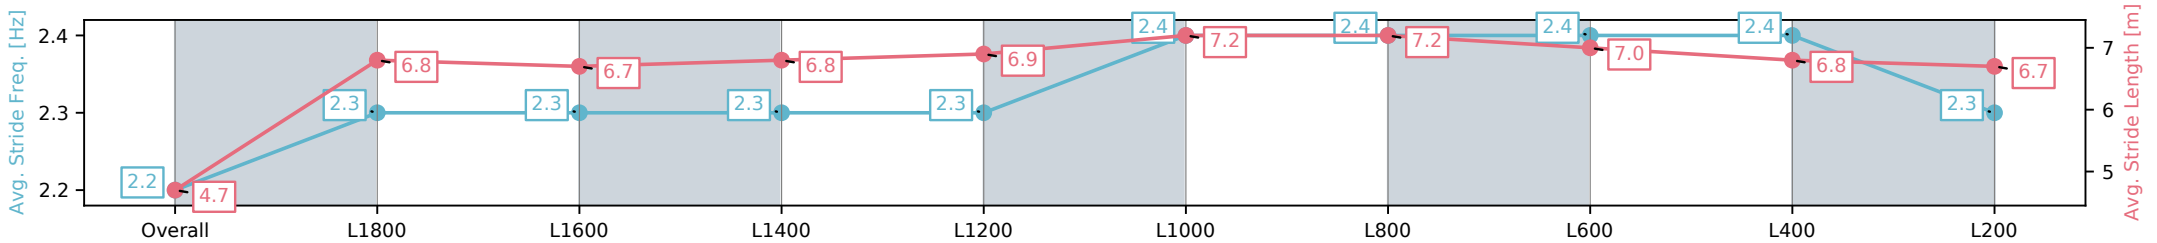

Morphettville Parks SA - Professional

Race 1: The Fotobase Group Handicap - 1950m

09 November 2024 - 12:22PM

Track Rating: Soft 5, Weather: Fine, Rail Position: +9m 1000m-W/ Post, +6m Remainder

Section	Overall	L1800	L1600	L1400	L1200	L1000	L800	L600	L400	L200
Section Times	2:06.44 [4] (0:14.35)	1:52.09 [2] (0:12.60)	1:39.49 [1] (0:13.15)	1:26.34 [1] (0:13.01)	1:13.33 [1] (0:12.66)	1:00.67 [1] (0:11.80)	0:48.87 [1] (0:11.56)	0:37.31 [1] (0:12.21)	0:25.10 [1] (0:12.47)	0:12.63 [2] (0:12.63)
Average Speed [km/h]	37.8	57.1	54.8	55.4	57.0	61.0	62.3	59.2	57.8	56.5
Top Speed [km/h]	59.6	59.6	54.9	56.0	58.8	63.3	63.6	61.3	58.7	57.8
Avg. Dist. to Rail [m]	9.8	0.5	0.4	0.2	0.7	0.5	0.4	0.8	2.7	5.1
Avg. Stride Freq. [Hz]	2.2	2.3	2.3	2.3	2.3	2.4	2.4	2.4	2.4	2.3
Avg. Stride Length [m]	4.7	6.8	6.7	6.8	6.9	7.2	7.2	7.0	6.8	6.7