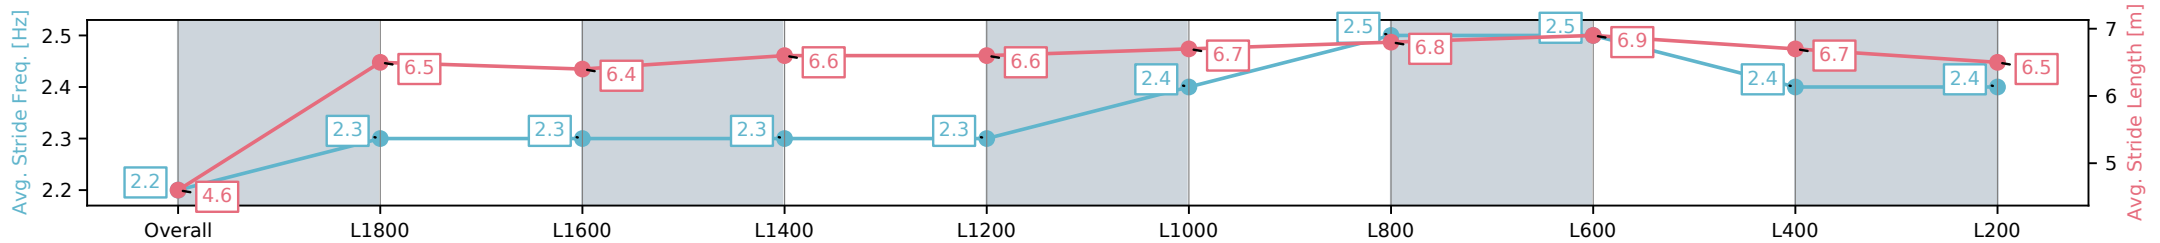

[ ] Ranking at each section and finish  
 -:-:- No data available at this section  
 NA No data available

Horse/Jockey Name	FIZIQUE/Kayla Crowther
Finish Rank	7
Fastest Section Time (Section)	0:11.31 (L800)
Top Speed [km/h] (Section)	65.3 (L800)
Race State	Finished

Morphettville Parks SA - Professional

Race 1: The Fotobase Group Handicap - 1950m

09 November 2024 - 12:22PM

Track Rating: Soft 5, Weather: Fine, Rail Position: +9m 1000m-W/  
Post, +6m Remainder

Section	Overall	L1800	L1600	L1400	L1200	L1000	L800	L600	L400	L200
Section Times	2:06.63 [7] (0:14.98)	1:51.65 [7] (0:12.95)	1:38.70 [7] (0:13.12)	1:25.58 [7] (0:12.94)	1:12.64 [7] (0:12.76)	0:59.88 [7] (0:11.64)	0:48.24 [7] (0:11.31)	0:36.93 [7] (0:12.08)	0:24.85 [5] (0:12.33)	0:12.52 [5] (0:12.52)
Average Speed [km/h]	36.2	56.1	54.9	55.8	57.0	61.8	64.1	60.5	58.7	56.9
Top Speed [km/h]	58.2	57.5	56.1	56.8	60.5	65.1	65.3	62.5	59.5	58.9
Avg. Dist. to Rail [m]	10.5	1.7	1.3	1.4	2.0	2.6	2.8	2.5	4.8	8.5
Avg. Stride Freq. [Hz]	2.2	2.3	2.3	2.3	2.3	2.4	2.5	2.5	2.4	2.4
Avg. Stride Length [m]	4.6	6.5	6.4	6.6	6.6	6.7	6.8	6.9	6.7	6.5

- [ ] Ranking at each section and finish
- :-:- No data available at this section
- NA No data available