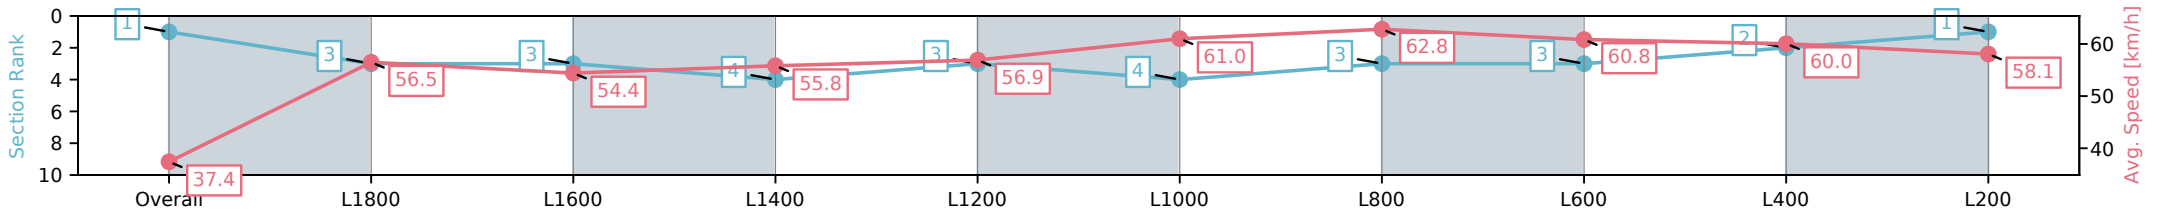

Race 1: The Fotobase Group Handicap - 1950m

09 November 2024 - 12:22PM

Track Rating: Soft 5, Weather: Fine, Rail Position: +9m 1000m-W/ Post, +6m Remainder

Section	Overall	L1800	L1600	L1400	L1200	L1000	L800	L600	L400	L200
Section Times	2:05.87 [1] (0:14.53)	1:51.34 [3] (0:12.80)	1:38.54 [3] (0:13.24)	1:25.30 [4] (0:12.88)	1:12.42 [3] (0:12.75)	0:59.67 [4] (0:11.83)	0:47.84 [3] (0:11.50)	0:36.34 [3] (0:12.01)	0:24.33 [2] (0:12.07)	0:12.26 [1] (0:12.26)
Average Speed [km/h]	37.4	56.5	54.4	55.8	56.9	61.0	62.8	60.8	60.0	58.1
Top Speed [km/h]	57.0	58.3	55.1	56.5	58.7	62.5	64.5	61.4	60.8	58.8
Avg. Dist. to Rail [m]	10.2	0.9	0.2	0.1	1.4	1.6	1.7	2.4	5.1	7.1
Avg. Stride Freq. [Hz]	2.2	2.2	2.2	2.2	2.2	2.3	2.3	2.3	2.3	2.3
Avg. Stride Length [m]	4.7	7.1	7.0	7.2	7.2	7.5	7.5	7.2	7.1	7.1