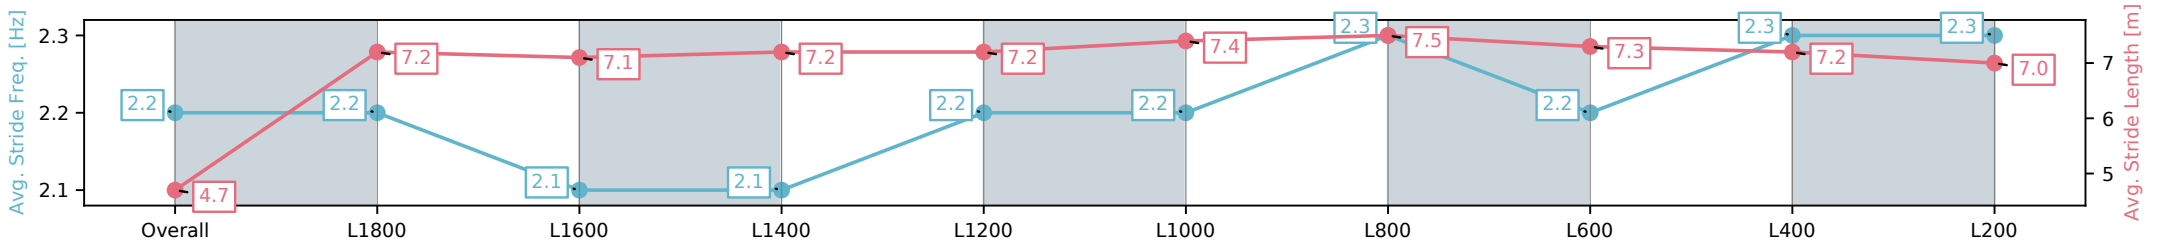

Morphettville Parks SA - Professional

Race 1: The Fotobase Group Handicap - 1950m

09 November 2024 - 12:22PM

Track Rating: Soft 5, Weather: Fine, Rail Position: +9m 1000m-W/ Post, +6m Remainder

Section	Overall	L1800	L1600	L1400	L1200	L1000	L800	L600	L400	L200
Section Times	2:06.49 [6] (0:14.55)	1:51.94 [4] (0:12.79)	1:39.15 [4] (0:13.22)	1:25.93 [3] (0:12.94)	1:12.99 [4] (0:12.69)	1:00.30 [3] (0:11.87)	0:48.43 [4] (0:11.51)	0:36.92 [4] (0:12.20)	0:24.72 [4] (0:12.28)	0:12.44 [4] (0:12.44)
Average Speed [km/h]	37.1	56.3	54.4	55.6	56.8	60.7	62.6	59.3	58.8	57.3
Top Speed [km/h]	57.8	57.6	54.8	56.0	59.0	62.7	64.0	60.8	59.4	59.2
Avg. Dist. to Rail [m]	8.6	0.4	0.3	0.1	0.6	0.5	0.5	0.7	2.7	3.2
Avg. Stride Freq. [Hz]	2.2	2.2	2.1	2.1	2.2	2.2	2.3	2.2	2.3	2.3
Avg. Stride Length [m]	4.7	7.2	7.1	7.2	7.2	7.4	7.5	7.3	7.2	7.0

[ ] Ranking at each section and finish  
 -:-:- No data available at this section  
 NA No data available

Horse/Jockey Name	FIZIQUE/Kayla Crowther
Finish Rank	7
Fastest Section Time (Section)	0:11.31 (L800)
Top Speed [km/h] (Section)	65.3 (L800)
Race State	Finished