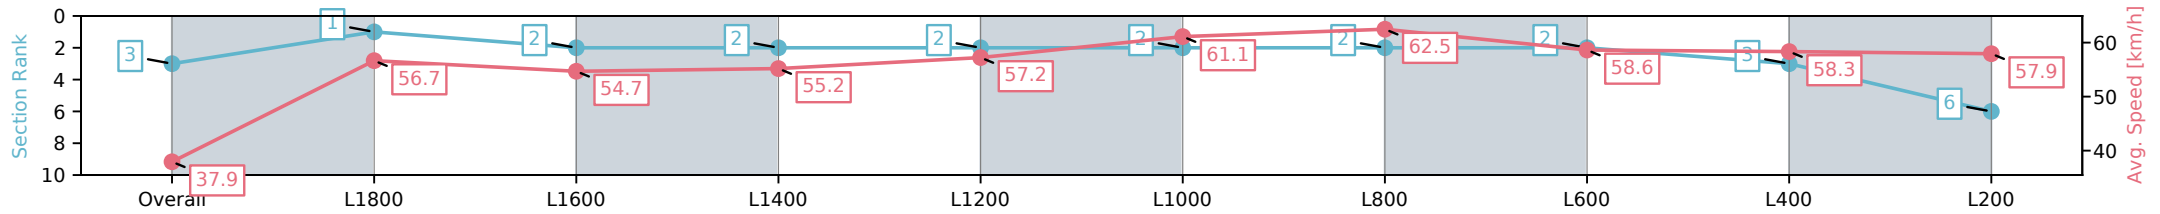

Morphettville Parks SA - Professional

Race 1: The Fotobase Group Handicap - 1950m

09 November 2024 - 12:22PM

Track Rating: Soft 5, Weather: Fine, Rail Position: +9m 1000m-W/ Post, +6m Remainder

Section	Overall	L1800	L1600	L1400	L1200	L1000	L800	L600	L400	L200
Section Times	2:06.40 [3] (0:14.33)	1:52.07 [1] (0:12.73)	1:39.34 [2] (0:13.17)	1:26.17 [2] (0:13.05)	1:13.12 [2] (0:12.65)	1:00.47 [2] (0:11.80)	0:48.67 [2] (0:11.56)	0:37.10 [2] (0:12.42)	0:24.68 [3] (0:12.41)	0:12.27 [6] (0:12.27)
Average Speed [km/h]	37.9	56.7	54.7	55.2	57.2	61.1	62.5	58.6	58.3	57.9
Top Speed [km/h]	58.4	58.4	55.1	55.9	58.5	63.2	63.5	60.6	59.0	59.2
Avg. Dist. to Rail [m]	11.0	0.7	0.3	0.1	1.1	1.7	1.7	2.1	4.1	6.7
Avg. Stride Freq. [Hz]	2.2	2.2	2.2	2.2	2.2	2.3	2.3	2.2	2.3	2.2
Avg. Stride Length [m]	4.9	7.1	7.0	7.0	7.0	7.2	7.2	7.2	7.1	7.1