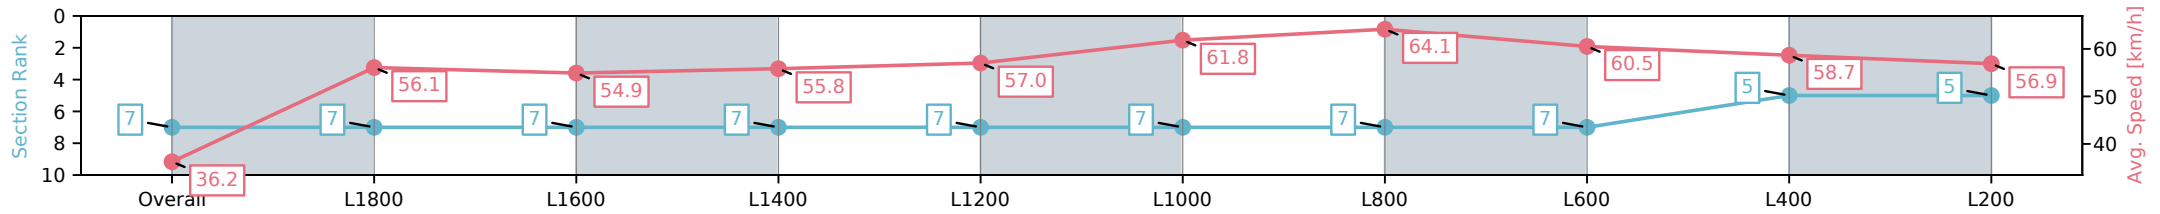

Morphettville Parks SA - Professional

Race 1: The Fotobase Group Handicap - 1950m

09 November 2024 - 12:22PM

Track Rating: Soft 5, Weather: Fine, Rail Position: +9m 1000m-W/  
Post, +6m Remainder

Section	Overall	L1800	L1600	L1400	L1200	L1000	L800	L600	L400	L200
Section Times	2:06.63 [7] (0:14.98)	1:51.65 [7] (0:12.95)	1:38.70 [7] (0:13.12)	1:25.58 [7] (0:12.94)	1:12.64 [7] (0:12.76)	0:59.88 [7] (0:11.64)	0:48.24 [7] (0:11.31)	0:36.93 [7] (0:12.08)	0:24.85 [5] (0:12.33)	0:12.52 [5] (0:12.52)
Average Speed [km/h]	36.2	56.1	54.9	55.8	57.0	61.8	64.1	60.5	58.7	56.9
Top Speed [km/h]	58.2	57.5	56.1	56.8	60.5	65.1	65.3	62.5	59.5	58.9
Avg. Dist. to Rail [m]	10.5	1.7	1.3	1.4	2.0	2.6	2.8	2.5	4.8	8.5
Avg. Stride Freq. [Hz]	2.2	2.3	2.3	2.3	2.3	2.4	2.5	2.5	2.4	2.4
Avg. Stride Length [m]	4.6	6.5	6.4	6.6	6.6	6.7	6.8	6.9	6.7	6.5

- [ ] Ranking at each section and finish
- :-:- No data available at this section
- NA No data available