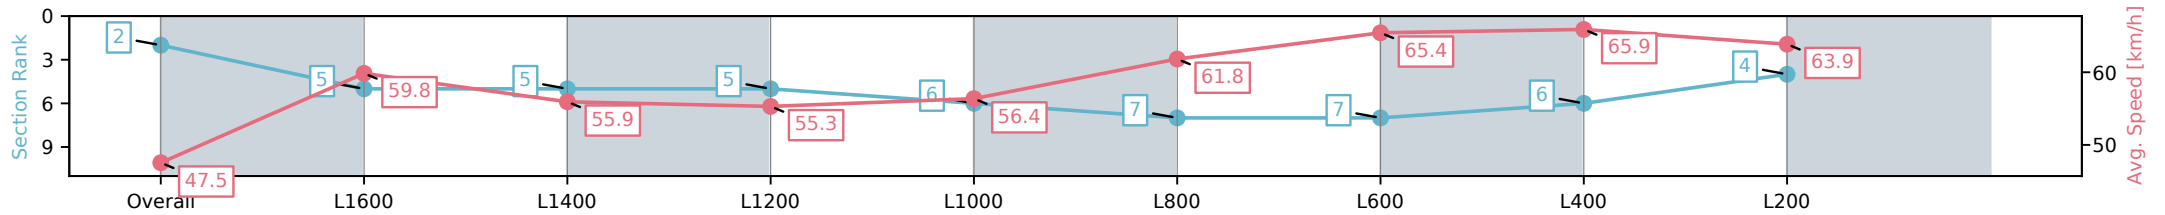

Morphettville SA - Professional

Race 6: Sportsbet John Letts Cup - 1800m

05 November 2024 - 4:17PM

Track Rating: Good 4, Weather: Overcast, Rail Position: +9m
1200m-0m, +12m Remainder

Section	Overall	L1600	L1400	L1200	L1000	L800	L600	L400	L200
Section Times	1:51.37 [2] (0:15.17)	1:36.20 [5] (0:12.03)	1:24.17 [5] (0:12.91)	1:11.26 [5] (0:13.21)	0:58.05 [6] (0:12.77)	0:45.28 [7] (0:11.83)	0:33.45 [7] (0:11.17)	0:22.28 [6] (0:10.99)	0:11.29 [4] (0:11.28)
Average Speed [km/h]	47.5	59.8	55.9	55.3	56.4	61.8	65.4	65.9	63.9
Top Speed [km/h]	60.7	62.9	57.1	56.1	58.9	64.3	66.6	66.8	66.0
Avg. Dist. to Rail [m]	1.0	1.6	1.9	4.5	4.6	4.1	3.0	6.4	8.9
Avg. Stride Freq. [Hz]	2.2	2.3	2.2	2.2	2.2	2.3	2.4	2.4	2.4
Avg. Stride Length [m]	5.9	7.1	6.8	6.7	6.8	7.3	7.7	7.6	7.4