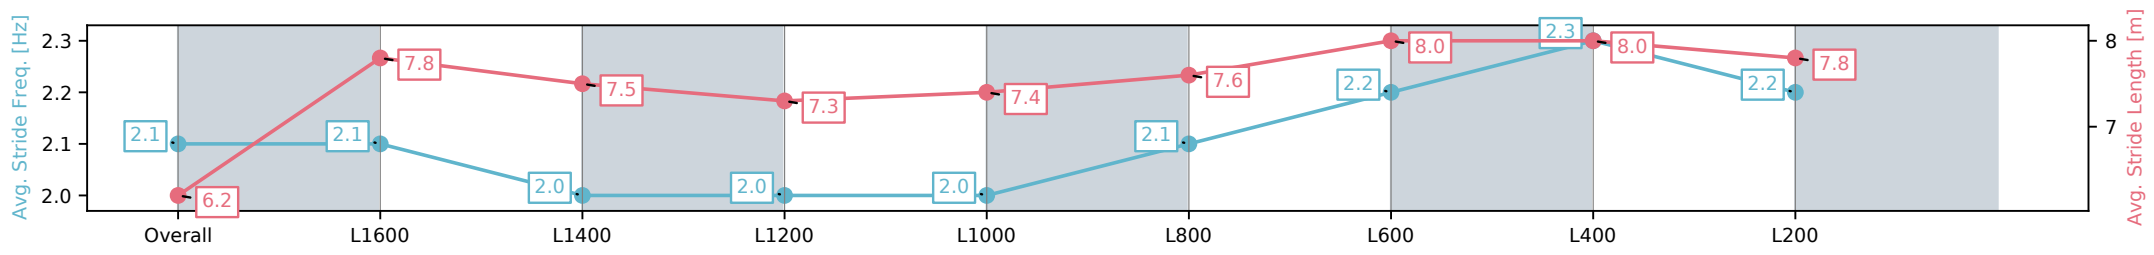

Morphettville SA - Professional

Race 6: Sportsbet John Letts Cup - 1800m

05 November 2024 - 4:17PM

Track Rating: Good 4, Weather: Overcast, Rail Position: +9m
1200m-0m, +12m Remainder

Section	Overall	L1600	L1400	L1200	L1000	L800	L600	L400	L200
Section Times	1:51.61 [3] (0:14.97)	1:36.64 [4] (0:11.88)	1:24.76 [3] (0:12.81)	1:11.95 [3] (0:13.30)	0:58.65 [3] (0:12.73)	0:45.92 [3] (0:12.06)	0:33.86 [5] (0:11.21)	0:22.65 [3] (0:11.03)	0:11.62 [2] (0:11.62)
Average Speed [km/h]	48.1	60.6	56.0	54.8	56.6	60.4	65.0	65.6	61.9
Top Speed [km/h]	62.0	62.7	57.5	55.4	58.9	64.4	66.2	66.3	64.2
Avg. Dist. to Rail [m]	3.0	3.1	2.4	3.4	3.4	3.0	2.5	3.9	5.5
Avg. Stride Freq. [Hz]	2.1	2.1	2.0	2.0	2.0	2.1	2.2	2.3	2.2
Avg. Stride Length [m]	6.2	7.8	7.5	7.3	7.4	7.6	8.0	8.0	7.8