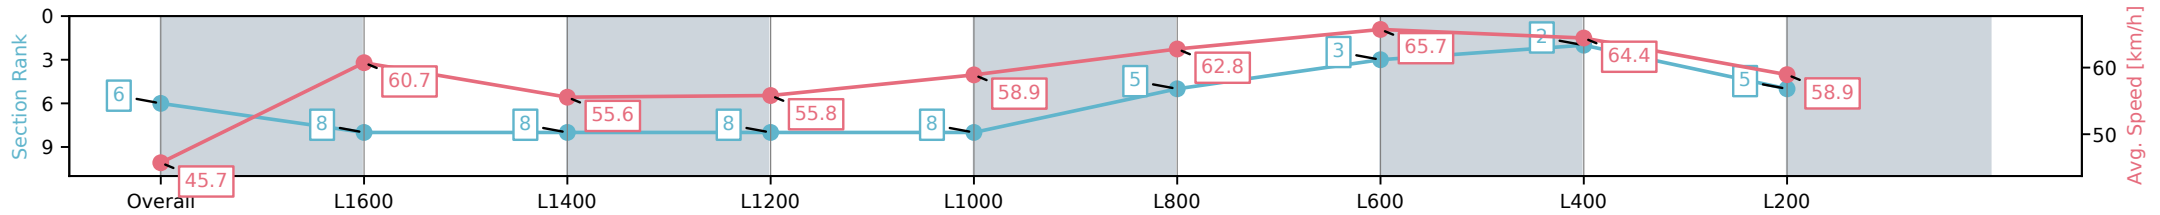

Morphettville SA - Professional

Race 6: Sportsbet John Letts Cup - 1800m

05 November 2024 - 4:17PM

Track Rating: Good 4, Weather: Overcast, Rail Position: +9m
1200m-0m, +12m Remainder

Section	Overall	L1600	L1400	L1200	L1000	L800	L600	L400	L200
Section Times	1:52.35 [6] (0:15.76)	1:36.59 [8] (0:11.86)	1:24.73 [8] (0:13.03)	1:11.70 [8] (0:13.11)	0:58.59 [8] (0:12.21)	0:46.38 [5] (0:11.72)	0:34.66 [3] (0:11.22)	0:23.44 [2] (0:11.22)	0:12.22 [5] (0:12.22)
Average Speed [km/h]	45.7	60.7	55.6	55.8	58.9	62.8	65.7	64.4	58.9
Top Speed [km/h]	60.8	62.2	57.6	56.5	60.9	65.6	66.4	65.9	62.7
Avg. Dist. to Rail [m]	2.5	0.8	1.7	4.6	5.6	5.6	4.6	4.5	5.9
Avg. Stride Freq. [Hz]	2.3	2.4	2.3	2.3	2.3	2.4	2.5	2.5	2.4
Avg. Stride Length [m]	5.6	6.9	6.6	6.7	6.8	7.1	7.1	7.1	6.9