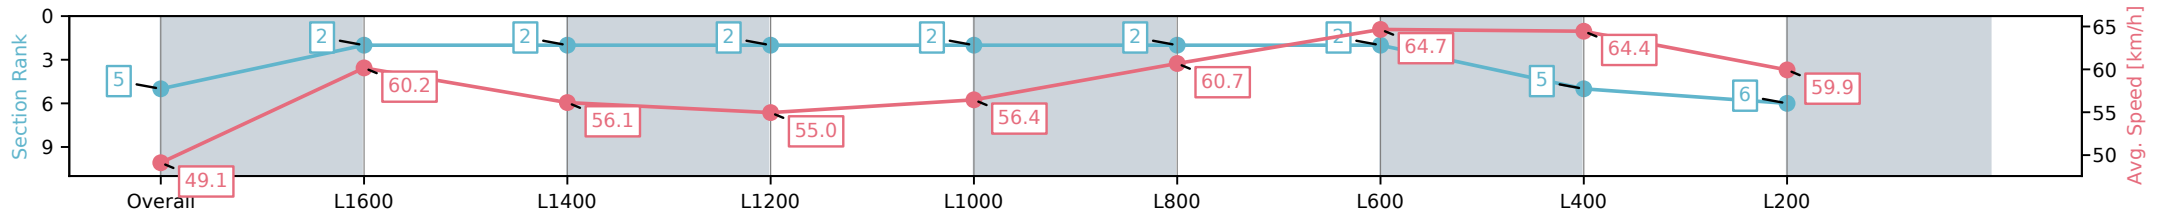

Morphettville SA - Professional

Race 6: Sportsbet John Letts Cup - 1800m

05 November 2024 - 4:17PM

Track Rating: Good 4, Weather: Overcast, Rail Position: +9m
1200m-0m, +12m Remainder

Section	Overall	L1600	L1400	L1200	L1000	L800	L600	L400	L200
Section Times	1:52.24 [5] (0:14.66)	1:37.58 [2] (0:11.98)	1:25.60 [2] (0:12.87)	1:12.73 [2] (0:13.28)	0:59.45 [2] (0:12.76)	0:46.69 [2] (0:12.05)	0:34.64 [2] (0:11.39)	0:23.25 [5] (0:11.24)	0:12.01 [6] (0:12.01)
Average Speed [km/h]	49.1	60.2	56.1	55.0	56.4	60.7	64.7	64.4	59.9
Top Speed [km/h]	62.5	62.5	57.6	55.7	58.6	64.7	66.1	65.6	62.0
Avg. Dist. to Rail [m]	1.8	1.3	1.8	4.3	4.3	3.9	4.5	5.5	6.2
Avg. Stride Freq. [Hz]	2.1	2.2	2.1	2.1	2.1	2.2	2.3	2.3	2.2
Avg. Stride Length [m]	6.3	7.3	7.1	6.9	7.0	7.4	7.6	7.7	7.5