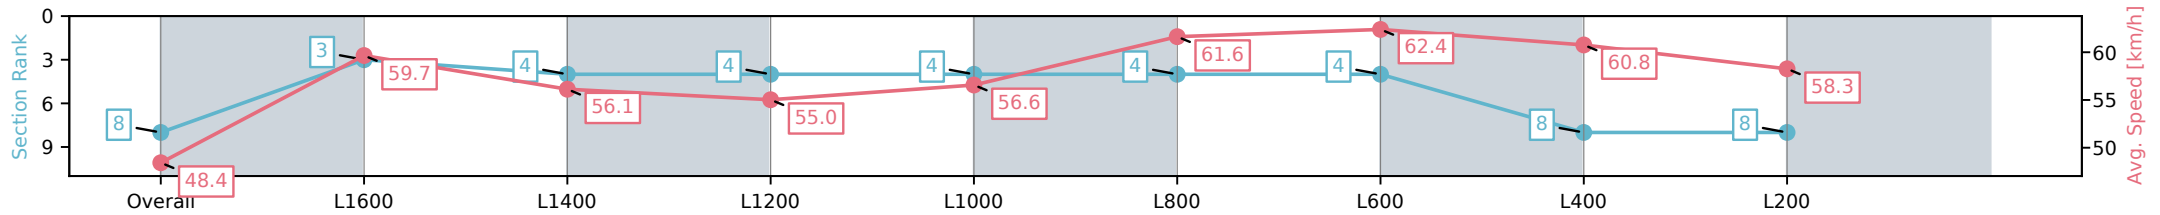

Morphettville SA - Professional

Race 6: Sportsbet John Letts Cup - 1800m

05 November 2024 - 4:17PM

Track Rating: Good 4, Weather: Overcast, Rail Position: +9m
1200m-0m, +12m Remainder

Section	Overall	L1600	L1400	L1200	L1000	L800	L600	L400	L200
Section Times	1:53.91 [8] (0:14.88)	1:39.03 [3] (0:12.06)	1:26.97 [4] (0:12.87)	1:14.10 [4] (0:13.28)	1:00.81 [4] (0:12.75)	0:48.06 [4] (0:11.90)	0:36.16 [4] (0:11.85)	0:24.31 [8] (0:11.95)	0:12.36 [8] (0:12.36)
Average Speed [km/h]	48.4	59.7	56.1	55.0	56.6	61.6	62.4	60.8	58.3
Top Speed [km/h]	61.0	61.9	57.8	55.9	59.4	63.4	63.8	61.5	60.0
Avg. Dist. to Rail [m]	1.0	1.4	1.8	4.6	4.6	4.8	5.3	6.6	6.6
Avg. Stride Freq. [Hz]	2.2	2.4	2.3	2.2	2.2	2.4	2.3	2.3	2.3
Avg. Stride Length [m]	6.0	6.8	6.7	6.7	6.7	7.1	7.4	7.3	6.9