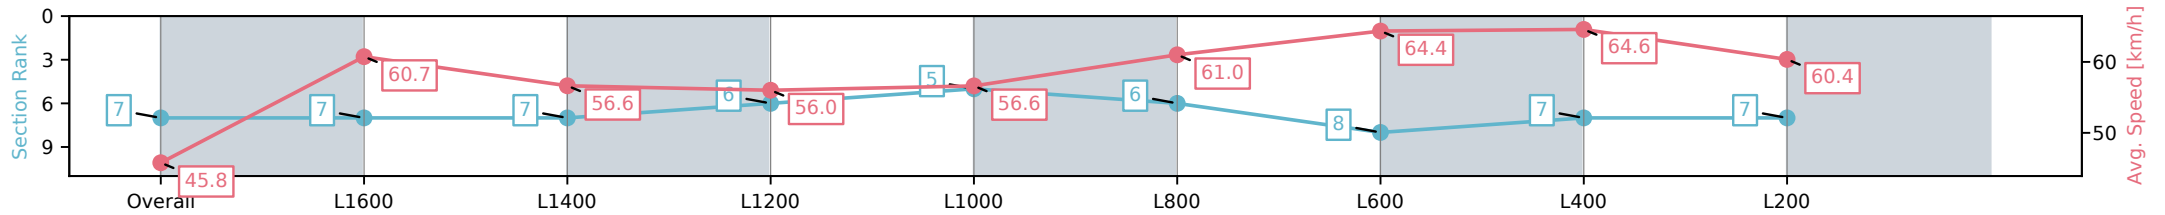

Morphettville SA - Professional

Race 6: Sportsbet John Letts Cup - 1800m

05 November 2024 - 4:17PM

Track Rating: Good 4, Weather: Overcast, Rail Position: +9m
1200m-0m, +12m Remainder

Section	Overall	L1600	L1400	L1200	L1000	L800	L600	L400	L200
Section Times	1:52.52 [7] (0:15.73)	1:36.79 [7] (0:11.86)	1:24.93 [7] (0:12.71)	1:12.22 [6] (0:13.00)	0:59.22 [5] (0:12.71)	0:46.51 [6] (0:11.99)	0:34.52 [8] (0:11.37)	0:23.15 [7] (0:11.21)	0:11.94 [7] (0:11.94)
Average Speed [km/h]	45.8	60.7	56.6	56.0	56.6	61.0	64.4	64.6	60.4
Top Speed [km/h]	59.7	62.2	57.9	57.2	58.7	64.0	65.3	65.1	64.3
Avg. Dist. to Rail [m]	1.6	1.9	1.8	3.3	3.6	3.6	3.2	5.2	4.5
Avg. Stride Freq. [Hz]	2.1	2.3	2.2	2.1	2.1	2.2	2.3	2.3	2.2
Avg. Stride Length [m]	5.9	7.3	7.1	7.1	7.2	7.1	7.6	7.9	7.7