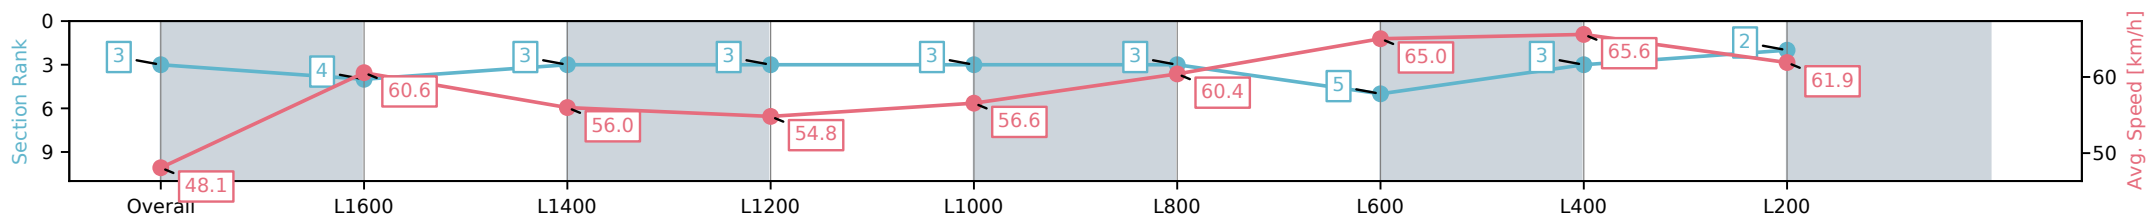

Morphettville SA - Professional

Race 6: Sportsbet John Letts Cup - 1800m

05 November 2024 - 4:17PM

Track Rating: Good 4, Weather: Overcast, Rail Position: +9m
1200m-0m, +12m Remainder

Section	Overall	L1600	L1400	L1200	L1000	L800	L600	L400	L200
Section Times	1:51.61 [3] (0:14.97)	1:36.64 [4] (0:11.88)	1:24.76 [3] (0:12.81)	1:11.95 [3] (0:13.30)	0:58.65 [3] (0:12.73)	0:45.92 [3] (0:12.06)	0:33.86 [5] (0:11.21)	0:22.65 [3] (0:11.03)	0:11.62 [2] (0:11.62)
Average Speed [km/h]	48.1	60.6	56.0	54.8	56.6	60.4	65.0	65.6	61.9
Top Speed [km/h]	62.0	62.7	57.5	55.4	58.9	64.4	66.2	66.3	64.2
Avg. Dist. to Rail [m]	3.0	3.1	2.4	3.4	3.4	3.0	2.5	3.9	5.5
Avg. Stride Freq. [Hz]	2.1	2.1	2.0	2.0	2.0	2.1	2.2	2.3	2.2
Avg. Stride Length [m]	6.2	7.8	7.5	7.3	7.4	7.6	8.0	8.0	7.8