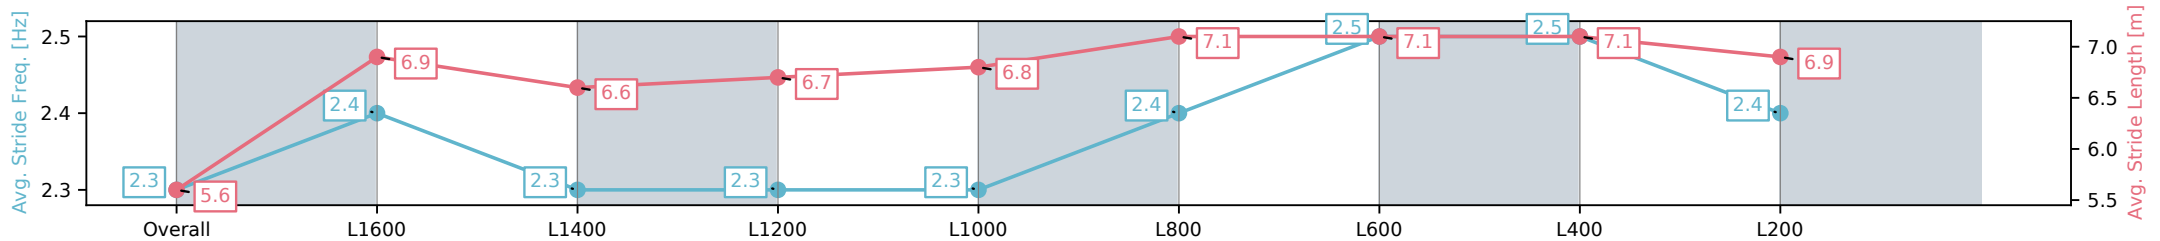

Morphettville SA - Professional

Race 6: Sportsbet John Letts Cup - 1800m

05 November 2024 - 4:17PM

Track Rating: Good 4, Weather: Overcast, Rail Position: +9m
1200m-0m, +12m Remainder

Section	Overall	L1600	L1400	L1200	L1000	L800	L600	L400	L200
Section Times	1:52.35 [6] (0:15.76)	1:36.59 [8] (0:11.86)	1:24.73 [8] (0:13.03)	1:11.70 [8] (0:13.11)	0:58.59 [8] (0:12.21)	0:46.38 [5] (0:11.72)	0:34.66 [3] (0:11.22)	0:23.44 [2] (0:11.22)	0:12.22 [5] (0:12.22)
Average Speed [km/h]	45.7	60.7	55.6	55.8	58.9	62.8	65.7	64.4	58.9
Top Speed [km/h]	60.8	62.2	57.6	56.5	60.9	65.6	66.4	65.9	62.7
Avg. Dist. to Rail [m]	2.5	0.8	1.7	4.6	5.6	5.6	4.6	4.5	5.9
Avg. Stride Freq. [Hz]	2.3	2.4	2.3	2.3	2.3	2.4	2.5	2.5	2.4
Avg. Stride Length [m]	5.6	6.9	6.6	6.7	6.8	7.1	7.1	7.1	6.9