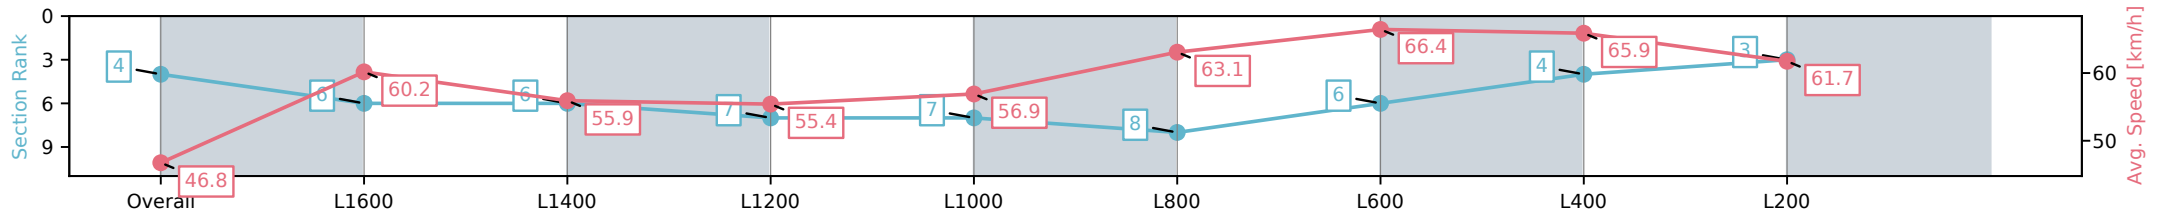

Morphettville SA - Professional

Race 6: Sportsbet John Letts Cup - 1800m

05 November 2024 - 4:17PM

Track Rating: Good 4, Weather: Overcast, Rail Position: +9m
1200m-0m, +12m Remainder

Section	Overall	L1600	L1400	L1200	L1000	L800	L600	L400	L200
Section Times	1:51.66 [4] (0:15.45)	1:36.21 [6] (0:11.94)	1:24.27 [6] (0:12.92)	1:11.35 [7] (0:13.19)	0:58.16 [7] (0:12.66)	0:45.50 [8] (0:11.66)	0:33.84 [6] (0:11.15)	0:22.69 [4] (0:11.02)	0:11.67 [3] (0:11.67)
Average Speed [km/h]	46.8	60.2	55.9	55.4	56.9	63.1	66.4	65.9	61.7
Top Speed [km/h]	62.0	62.2	57.8	56.3	61.9	65.9	67.2	67.3	64.7
Avg. Dist. to Rail [m]	1.2	1.2	1.8	4.4	4.8	5.4	5.8	7.8	9.4
Avg. Stride Freq. [Hz]	2.1	2.3	2.3	2.2	2.3	2.3	2.4	2.4	2.4
Avg. Stride Length [m]	6.0	7.1	6.8	6.7	6.8	7.3	7.5	7.5	7.2