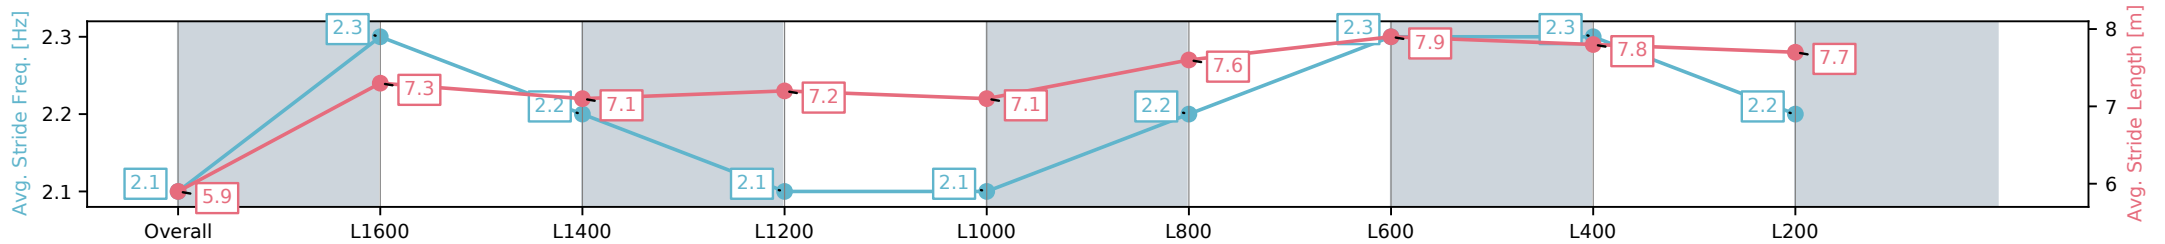

Morphettville SA - Professional

Race 6: Sportsbet John Letts Cup - 1800m

05 November 2024 - 4:17PM

Track Rating: Good 4, Weather: Overcast, Rail Position: +9m
1200m-0m, +12m Remainder

Section	Overall	L1600	L1400	L1200	L1000	L800	L600	L400	L200
Section Times	1:52.52 [7] (0:15.73)	1:36.79 [7] (0:11.86)	1:24.93 [7] (0:12.71)	1:12.22 [6] (0:13.00)	0:59.22 [5] (0:12.71)	0:46.51 [6] (0:11.99)	0:34.52 [8] (0:11.37)	0:23.15 [7] (0:11.21)	0:11.94 [7] (0:11.94)
Average Speed [km/h]	45.8	60.7	56.6	56.0	56.6	61.0	64.4	64.6	60.4
Top Speed [km/h]	59.7	62.2	57.9	57.2	58.7	64.0	65.3	65.1	64.3
Avg. Dist. to Rail [m]	1.6	1.9	1.8	3.3	3.6	3.6	3.2	5.2	4.5
Avg. Stride Freq. [Hz]	2.1	2.3	2.2	2.1	2.1	2.2	2.3	2.3	2.2
Avg. Stride Length [m]	5.9	7.3	7.1	7.1	7.2	7.1	7.6	7.9	7.7