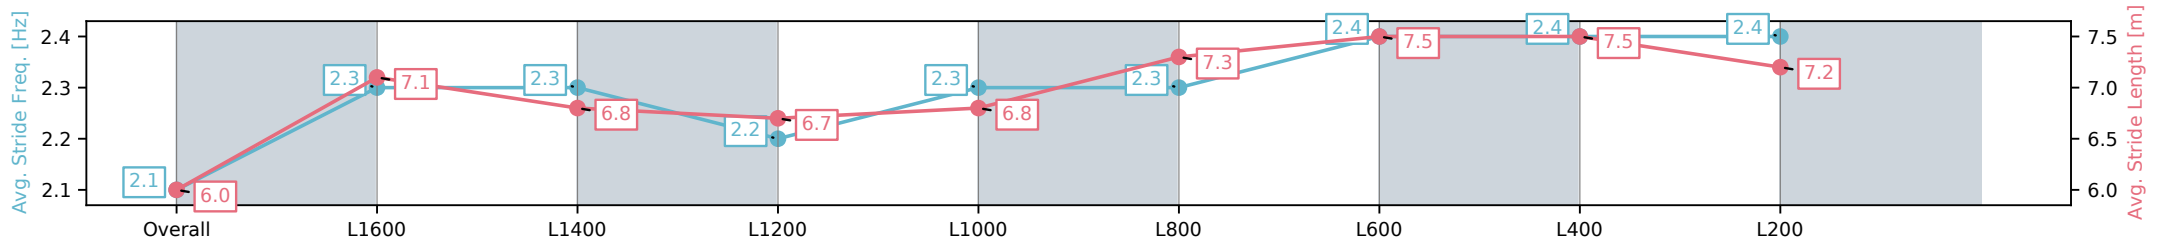

Morphettville SA - Professional

Race 6: Sportsbet John Letts Cup - 1800m

05 November 2024 - 4:17PM

Track Rating: Good 4, Weather: Overcast, Rail Position: +9m
1200m-0m, +12m Remainder

Section	Overall	L1600	L1400	L1200	L1000	L800	L600	L400	L200
Section Times	1:51.66 [4] (0:15.45)	1:36.21 [6] (0:11.94)	1:24.27 [6] (0:12.92)	1:11.35 [7] (0:13.19)	0:58.16 [7] (0:12.66)	0:45.50 [8] (0:11.66)	0:33.84 [6] (0:11.15)	0:22.69 [4] (0:11.02)	0:11.67 [3] (0:11.67)
Average Speed [km/h]	46.8	60.2	55.9	55.4	56.9	63.1	66.4	65.9	61.7
Top Speed [km/h]	62.0	62.2	57.8	56.3	61.9	65.9	67.2	67.3	64.7
Avg. Dist. to Rail [m]	1.2	1.2	1.8	4.4	4.8	5.4	5.8	7.8	9.4
Avg. Stride Freq. [Hz]	2.1	2.3	2.3	2.2	2.3	2.3	2.4	2.4	2.4
Avg. Stride Length [m]	6.0	7.1	6.8	6.7	6.8	7.3	7.5	7.5	7.2