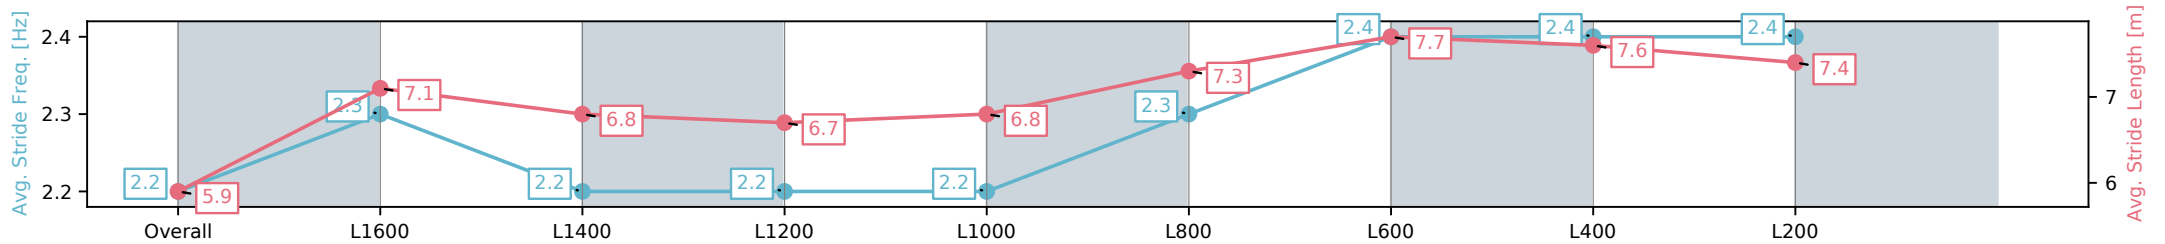

Morphettville SA - Professional

Race 6: Sportsbet John Letts Cup - 1800m

05 November 2024 - 4:17PM

Track Rating: Good 4, Weather: Overcast, Rail Position: +9m
1200m-0m, +12m Remainder

Section	Overall	L1600	L1400	L1200	L1000	L800	L600	L400	L200
Section Times	1:51.37 [2] (0:15.17)	1:36.20 [5] (0:12.03)	1:24.17 [5] (0:12.91)	1:11.26 [5] (0:13.21)	0:58.05 [6] (0:12.77)	0:45.28 [7] (0:11.83)	0:33.45 [7] (0:11.17)	0:22.28 [6] (0:10.99)	0:11.29 [4] (0:11.28)
Average Speed [km/h]	47.5	59.8	55.9	55.3	56.4	61.8	65.4	65.9	63.9
Top Speed [km/h]	60.7	62.9	57.1	56.1	58.9	64.3	66.6	66.8	66.0
Avg. Dist. to Rail [m]	1.0	1.6	1.9	4.5	4.6	4.1	3.0	6.4	8.9
Avg. Stride Freq. [Hz]	2.2	2.3	2.2	2.2	2.2	2.3	2.4	2.4	2.4
Avg. Stride Length [m]	5.9	7.1	6.8	6.7	6.8	7.3	7.7	7.6	7.4