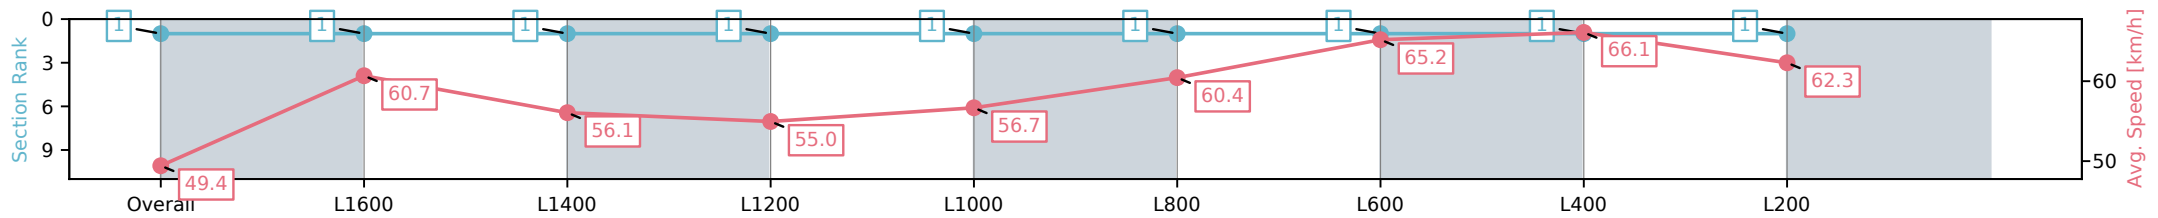

05 November 2024 - 4:17PM

Track Rating: Good 4, Weather: Overcast, Rail Position: +9m
1200m-0m, +12m Remainder

Section	Overall	L1600	L1400	L1200	L1000	L800	L600	L400	L200
Section Times	1:51.06 [1] (0:14.59)	1:36.47 [1] (0:11.85)	1:24.62 [1] (0:12.84)	1:11.78 [1] (0:13.27)	0:58.51 [1] (0:12.70)	0:45.81 [1] (0:12.06)	0:33.75 [1] (0:11.24)	0:22.51 [1] (0:10.96)	0:11.55 [1] (0:11.55)
Average Speed [km/h]	49.4	60.7	56.1	55.0	56.7	60.4	65.2	66.1	62.3
Top Speed [km/h]	63.1	62.7	58.3	55.3	58.2	64.3	65.9	66.9	65.6
Avg. Dist. to Rail [m]	1.7	2.3	1.9	3.5	3.6	2.9	3.6	4.9	7.8
Avg. Stride Freq. [Hz]	2.2	2.3	2.2	2.1	2.2	2.2	2.3	2.4	2.3
Avg. Stride Length [m]	6.2	7.3	6.9	7.0	7.0	7.4	7.8	7.8	7.5