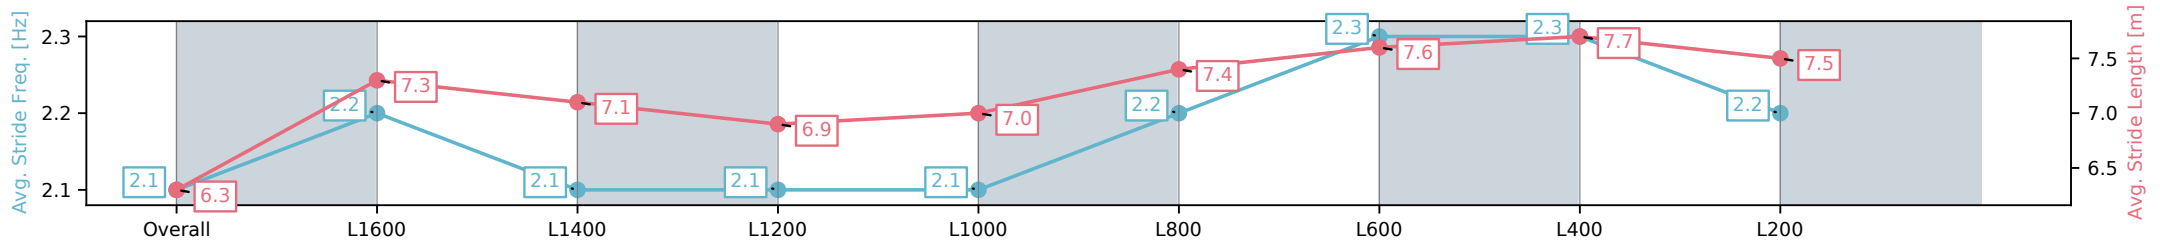

Morphettville SA - Professional

Race 6: Sportsbet John Letts Cup - 1800m

05 November 2024 - 4:17PM

Track Rating: Good 4, Weather: Overcast, Rail Position: +9m
1200m-0m, +12m Remainder

Section	Overall	L1600	L1400	L1200	L1000	L800	L600	L400	L200
Section Times	1:52.24 [5] (0:14.66)	1:37.58 [2] (0:11.98)	1:25.60 [2] (0:12.87)	1:12.73 [2] (0:13.28)	0:59.45 [2] (0:12.76)	0:46.69 [2] (0:12.05)	0:34.64 [2] (0:11.39)	0:23.25 [5] (0:11.24)	0:12.01 [6] (0:12.01)
Average Speed [km/h]	49.1	60.2	56.1	55.0	56.4	60.7	64.7	64.4	59.9
Top Speed [km/h]	62.5	62.5	57.6	55.7	58.6	64.7	66.1	65.6	62.0
Avg. Dist. to Rail [m]	1.8	1.3	1.8	4.3	4.3	3.9	4.5	5.5	6.2
Avg. Stride Freq. [Hz]	2.1	2.2	2.1	2.1	2.1	2.2	2.3	2.3	2.2
Avg. Stride Length [m]	6.3	7.3	7.1	6.9	7.0	7.4	7.6	7.7	7.5