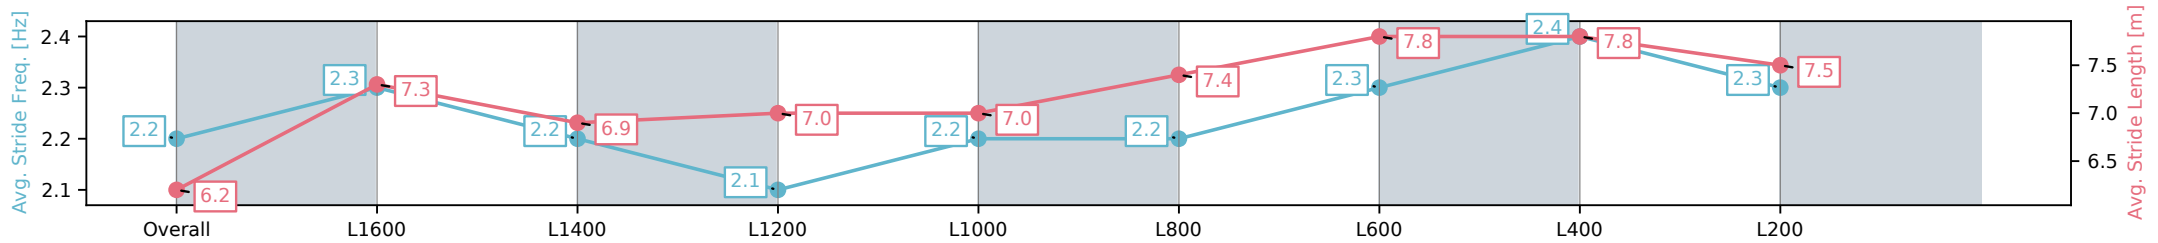

05 November 2024 - 4:17PM

Track Rating: Good 4, Weather: Overcast, Rail Position: +9m
1200m-0m, +12m Remainder

Section	Overall	L1600	L1400	L1200	L1000	L800	L600	L400	L200
Section Times	1:51.06 [1] (0:14.59)	1:36.47 [1] (0:11.85)	1:24.62 [1] (0:12.84)	1:11.78 [1] (0:13.27)	0:58.51 [1] (0:12.70)	0:45.81 [1] (0:12.06)	0:33.75 [1] (0:11.24)	0:22.51 [1] (0:10.96)	0:11.55 [1] (0:11.55)
Average Speed [km/h]	49.4	60.7	56.1	55.0	56.7	60.4	65.2	66.1	62.3
Top Speed [km/h]	63.1	62.7	58.3	55.3	58.2	64.3	65.9	66.9	65.6
Avg. Dist. to Rail [m]	1.7	2.3	1.9	3.5	3.6	2.9	3.6	4.9	7.8
Avg. Stride Freq. [Hz]	2.2	2.3	2.2	2.1	2.2	2.2	2.3	2.4	2.3
Avg. Stride Length [m]	6.2	7.3	6.9	7.0	7.0	7.4	7.8	7.8	7.5