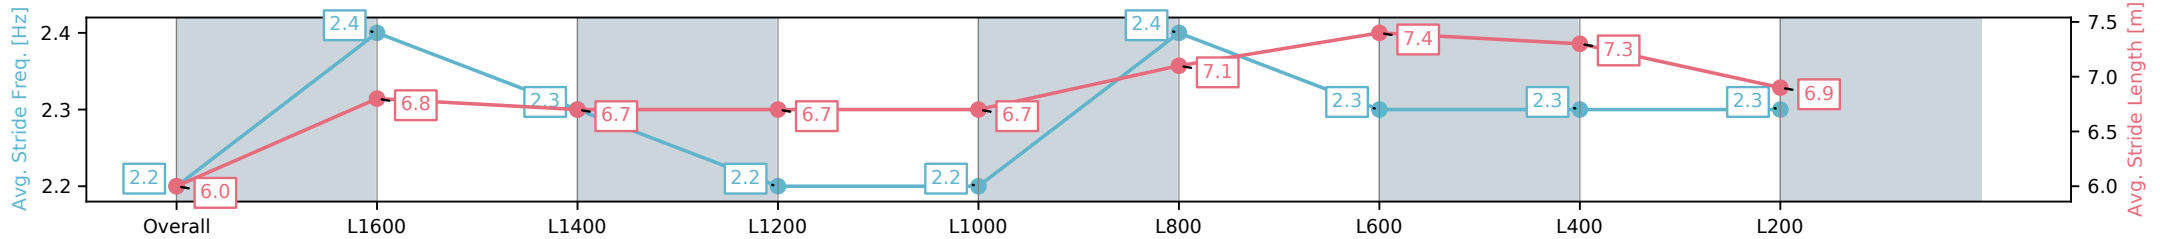

Morphettville SA - Professional

Race 6: Sportsbet John Letts Cup - 1800m

05 November 2024 - 4:17PM

Track Rating: Good 4, Weather: Overcast, Rail Position: +9m
1200m-0m, +12m Remainder

Section	Overall	L1600	L1400	L1200	L1000	L800	L600	L400	L200
Section Times	1:53.91 [8] (0:14.88)	1:39.03 [3] (0:12.06)	1:26.97 [4] (0:12.87)	1:14.10 [4] (0:13.28)	1:00.81 [4] (0:12.75)	0:48.06 [4] (0:11.90)	0:36.16 [4] (0:11.85)	0:24.31 [8] (0:11.95)	0:12.36 [8] (0:12.36)
Average Speed [km/h]	48.4	59.7	56.1	55.0	56.6	61.6	62.4	60.8	58.3
Top Speed [km/h]	61.0	61.9	57.8	55.9	59.4	63.4	63.8	61.5	60.0
Avg. Dist. to Rail [m]	1.0	1.4	1.8	4.6	4.6	4.8	5.3	6.6	6.6
Avg. Stride Freq. [Hz]	2.2	2.4	2.3	2.2	2.2	2.4	2.3	2.3	2.3
Avg. Stride Length [m]	6.0	6.8	6.7	6.7	6.7	7.1	7.4	7.3	6.9

- [] Ranking at each section and finish
- :-:- No data available at this section
- NA No data available