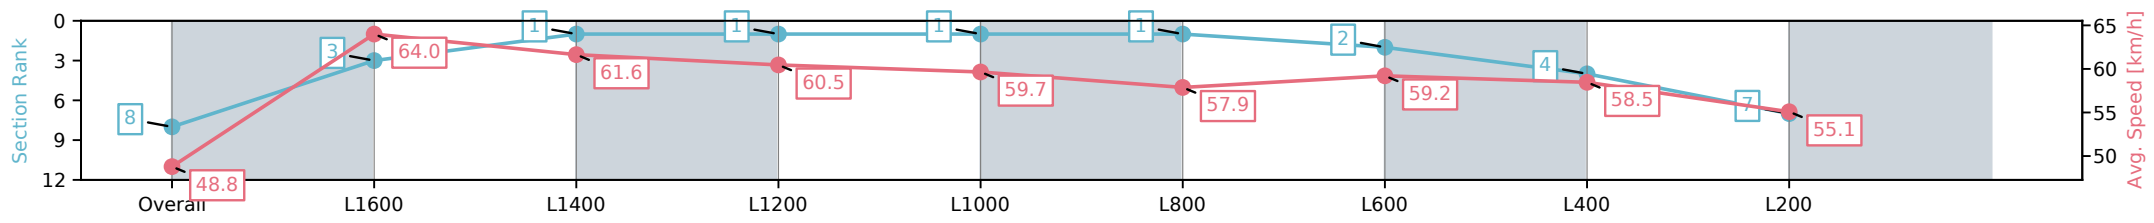

Horse/Jockey Name	PLAISIR/Zoe Lloyd
Finish Rank	8
Fastest Section Time (Section)	0:11.25 (L1600)
Top Speed [km/h] (Section)	65.3 (Overall)
Race State	Finished

Morphettville SA - Professional
Race 5: San Remo Handicap (Heat of Sportsbet Restricted Series) - 1800m

05 November 2024 - 2:53PM

Track Rating: Good 4, Weather: Overcast, Rail Position: +9m
1200m-0m, +12m Remainder

Section	Overall	L1600	L1400	L1200	L1000	L800	L600	L400	L200
Section Times	1:52.46 [8] (0:14.75)	1:37.71 [3] (0:11.25)	1:26.46 [1] (0:11.78)	1:14.68 [1] (0:12.10)	1:02.58 [1] (0:12.09)	0:50.49 [1] (0:12.64)	0:37.85 [2] (0:12.38)	0:25.47 [4] (0:12.39)	0:13.08 [7] (0:13.08)
Average Speed [km/h]	48.8	64.0	61.6	60.5	59.7	57.9	59.2	58.5	55.1
Top Speed [km/h]	63.8	65.3	63.4	61.1	60.1	58.8	59.8	59.0	57.2
Avg. Dist. to Rail [m]	4.4	0.7	2.0	5.4	5.7	4.2	3.7	5.0	6.3
Avg. Stride Freq. [Hz]	2.1	2.3	2.3	2.2	2.2	2.2	2.2	2.2	2.2
Avg. Stride Length [m]	6.3	7.6	7.3	7.2	7.2	7.1	7.1	7.1	7.0

[ ] Ranking at each section and finish
-:-:- No data available at this section
NA No data available