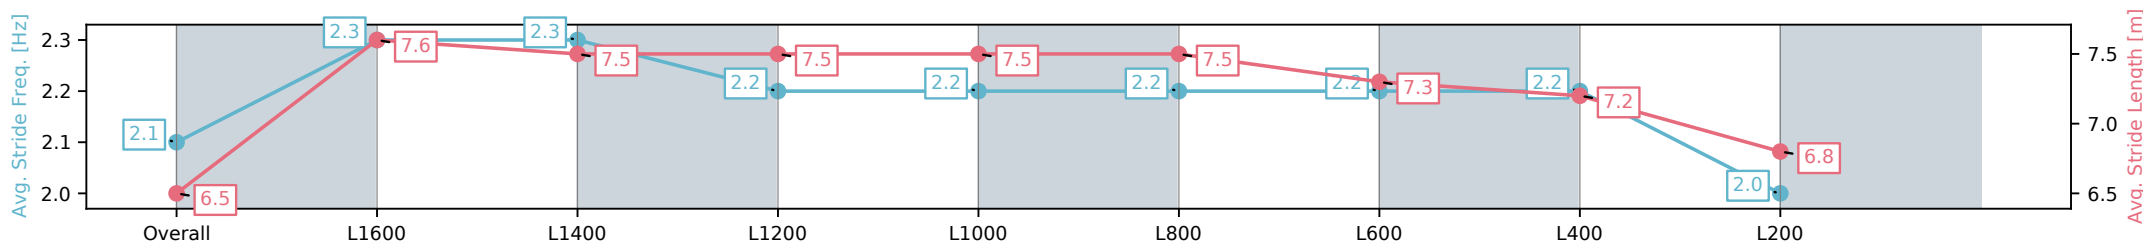

### Morphettville SA - Professional

Race 5: San Remo Handicap (Heat of Sportsbet Restricted Series) - 1800m

05 November 2024 - 2:53PM

Track Rating: Good 4, Weather: Overcast, Rail Position: +9m  
1200m-0m, +12m Remainder

Section	Overall	L1600	L1400	L1200	L1000	L800	L600	L400	L200
Section Times	1:53.95 [9] (0:14.82)	1:39.13 [4] (0:11.38)	1:27.75 [2] (0:11.78)	1:15.97 [3] (0:12.19)	1:03.78 [3] (0:12.18)	0:51.60 [3] (0:12.56)	0:39.03 [5] (0:12.36)	0:26.67 [9] (0:12.54)	0:14.13 [9] (0:14.13)
Average Speed [km/h]	48.6	63.2	61.2	59.7	59.1	58.1	59.4	57.7	50.9
Top Speed [km/h]	62.4	65.5	63.0	60.3	60.0	59.3	63.0	60.9	55.8
Avg. Dist. to Rail [m]	2.0	0.4	1.3	3.3	4.0	3.8	3.8	6.2	6.2
Avg. Stride Freq. [Hz]	2.1	2.3	2.3	2.2	2.2	2.2	2.2	2.2	2.0
Avg. Stride Length [m]	6.5	7.6	7.5	7.5	7.5	7.5	7.3	7.2	6.8