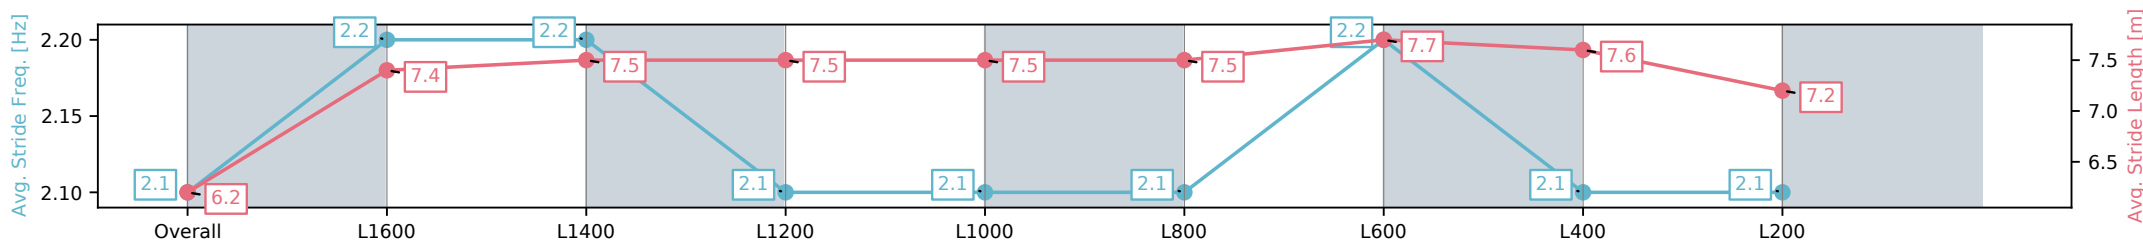

Section	Overall	L1600	L1400	L1200	L1000	L800	L600	L400	L200
Section Times	1:52.10 [6] (0:15.36)	1:36.74 [9] (0:11.47)	1:25.27 [7] (0:11.68)	1:13.59 [6] (0:12.12)	1:01.47 [6] (0:12.00)	0:49.47 [6] (0:12.45)	0:37.02 [8] (0:12.02)	0:25.00 [7] (0:12.04)	0:12.96 [6] (0:12.96)
Average Speed [km/h]	46.8	62.8	62.3	60.4	60.1	59.2	61.7	60.3	55.5
Top Speed [km/h]	62.6	63.3	63.2	61.2	60.7	60.4	62.5	61.7	59.0
Avg. Dist. to Rail [m]	2.7	0.4	2.2	5.9	6.3	5.8	5.9	6.8	7.8
Avg. Stride Freq. [Hz]	2.1	2.2	2.2	2.1	2.1	2.1	2.2	2.1	2.1
Avg. Stride Length [m]	6.2	7.4	7.5	7.5	7.5	7.5	7.7	7.6	7.2