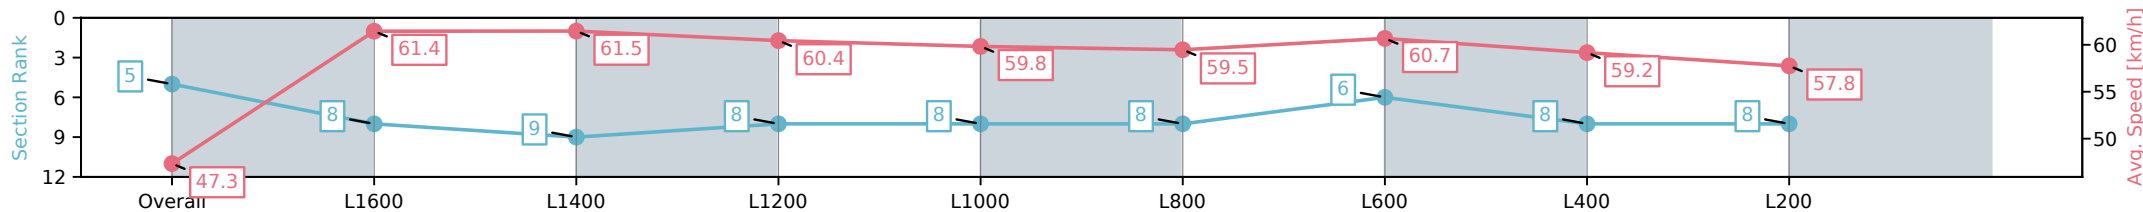

Section	Overall	L1600	L1400	L1200	L1000	L800	L600	L400	L200
Section Times	1:51.92 [5] (0:15.21)	1:36.71 [8] (0:11.72)	1:24.99 [9] (0:11.72)	1:13.27 [8] (0:12.03)	1:01.24 [8] (0:12.04)	0:49.20 [8] (0:12.31)	0:36.89 [6] (0:12.16)	0:24.73 [8] (0:12.25)	0:12.48 [8] (0:12.48)
Average Speed [km/h]	47.3	61.4	61.5	60.4	59.8	59.5	60.7	59.2	57.8
Top Speed [km/h]	61.3	62.9	63.3	61.3	60.9	60.8	62.0	60.3	60.3
Avg. Dist. to Rail [m]	1.7	1.6	1.8	3.2	3.8	3.7	5.2	5.8	6.7
Avg. Stride Freq. [Hz]	2.4	2.5	2.4	2.4	2.3	2.3	2.4	2.3	2.3
Avg. Stride Length [m]	5.4	6.9	7.1	7.1	7.1	7.1	7.2	7.0	6.9