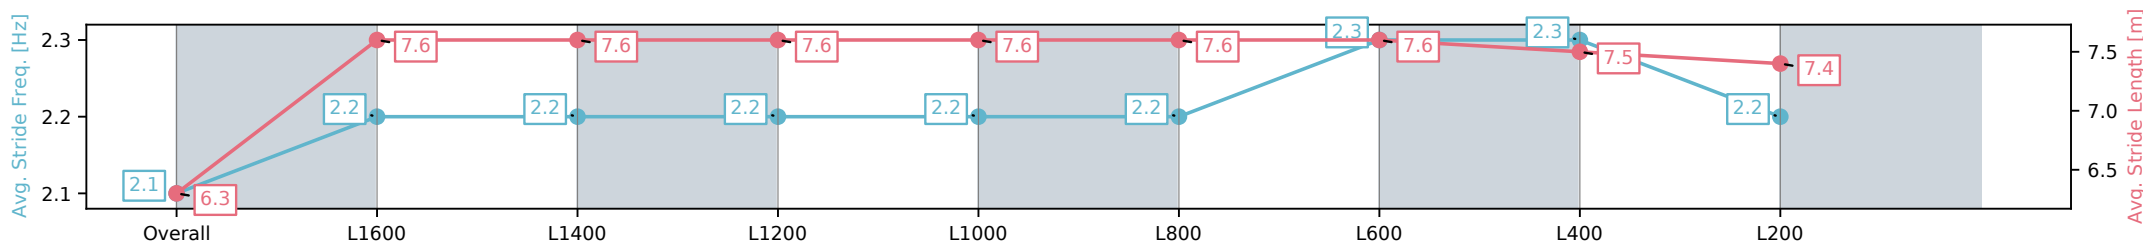

Horse/Jockey Name	COURS VITE/Ben Price
Finish Rank	2
Fastest Section Time (Section)	0:11.61 (L400)
Top Speed [km/h] (Section)	63.6 (L800)
Race State	Finished

Morphettville SA - Professional
Race 5: San Remo Handicap (Heat of Sportsbet Restricted Series) - 1800m

05 November 2024 - 2:53PM

Track Rating: Good 4, Weather: Overcast, Rail Position: +9m
1200m-0m, +12m Remainder

Section	Overall	L1600	L1400	L1200	L1000	L800	L600	L400	L200
Section Times	1:51.05 [2] (0:15.17)	1:35.88 [7] (0:11.74)	1:24.14 [8] (0:11.88)	1:12.26 [9] (0:12.11)	1:00.15 [9] (0:12.03)	0:48.12 [9] (0:12.31)	0:35.81 [9] (0:11.83)	0:23.98 [6] (0:11.61)	0:12.37 [3] (0:12.37)
Average Speed [km/h]	47.5	61.3	61.1	60.2	59.9	59.7	62.8	62.5	58.2
Top Speed [km/h]	60.9	61.9	61.7	61.0	60.5	61.5	63.6	63.1	61.9
Avg. Dist. to Rail [m]	2.9	0.3	1.9	4.4	4.8	4.9	6.1	5.9	5.3
Avg. Stride Freq. [Hz]	2.1	2.2	2.2	2.2	2.2	2.2	2.3	2.3	2.2
Avg. Stride Length [m]	6.3	7.6	7.6	7.6	7.6	7.6	7.6	7.5	7.4

[ ] Ranking at each section and finish
-:-:- No data available at this section
NA No data available