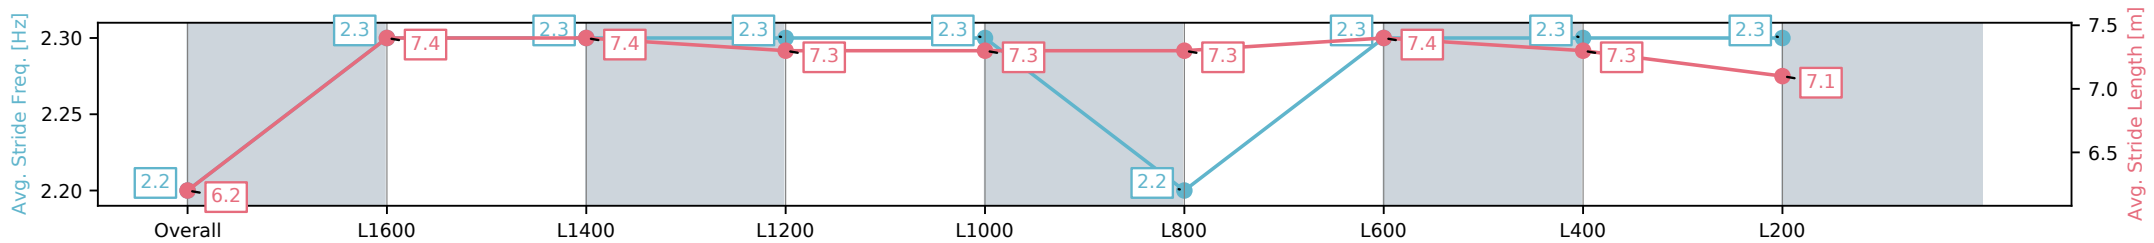

Section	Overall	L1600	L1400	L1200	L1000	L800	L600	L400	L200
Section Times	1:51.45 [4] (0:14.94)	1:36.51 [5] (0:11.72)	1:24.79 [5] (0:11.77)	1:13.02 [5] (0:12.10)	1:00.92 [5] (0:12.08)	0:48.84 [5] (0:12.30)	0:36.54 [3] (0:12.15)	0:24.39 [5] (0:12.01)	0:12.38 [4] (0:12.38)
Average Speed [km/h]	48.2	61.5	61.1	59.9	59.6	59.0	59.8	60.2	58.1
Top Speed [km/h]	61.0	61.9	62.0	60.7	60.1	59.8	60.6	61.5	61.7
Avg. Dist. to Rail [m]	2.3	2.2	1.6	2.4	3.0	2.3	2.0	3.4	4.9
Avg. Stride Freq. [Hz]	2.2	2.3	2.3	2.3	2.3	2.2	2.3	2.3	2.3
Avg. Stride Length [m]	6.2	7.4	7.4	7.3	7.3	7.3	7.4	7.3	7.1