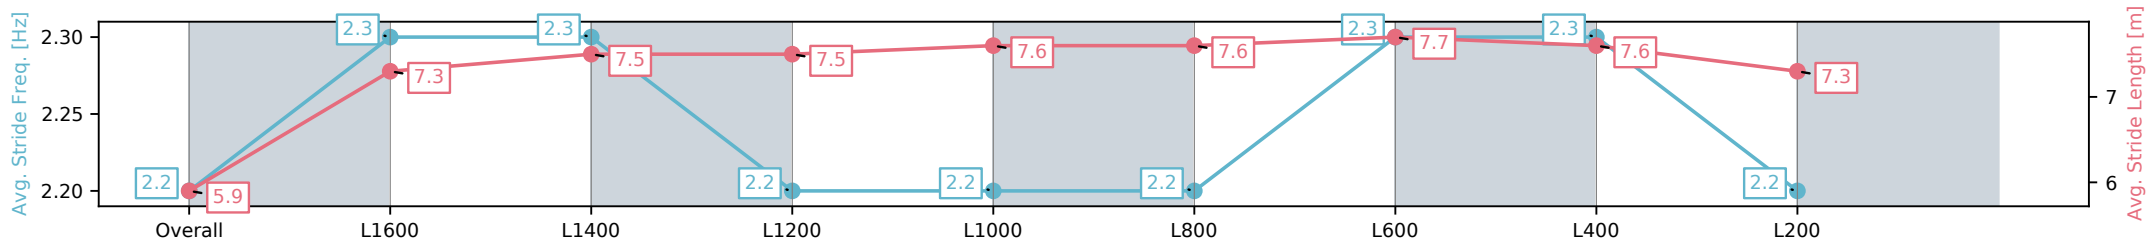

05 November 2024 - 2:53PM

Track Rating: Good 4, Weather: Overcast, Rail Position: +9m  
1200m-0m, +12m Remainder

Section	Overall	L1600	L1400	L1200	L1000	L800	L600	L400	L200
Section Times	1:50.65 [1] (0:15.00)	1:35.65 [6] (0:11.71)	1:23.94 [6] (0:11.87)	1:12.07 [7] (0:12.07)	1:00.00 [7] (0:12.03)	0:47.97 [7] (0:12.36)	0:35.61 [7] (0:11.72)	0:23.89 [2] (0:11.50)	0:12.39 [1] (0:12.39)
Average Speed [km/h]	48.0	61.4	60.9	60.0	59.9	59.2	63.0	63.0	58.1
Top Speed [km/h]	62.0	62.4	61.6	60.8	60.5	60.7	63.8	64.0	62.2
Avg. Dist. to Rail [m]	1.3	0.9	1.2	2.2	3.6	4.1	5.1	4.8	5.6
Avg. Stride Freq. [Hz]	2.2	2.3	2.3	2.2	2.2	2.2	2.3	2.3	2.2
Avg. Stride Length [m]	5.9	7.3	7.5	7.5	7.6	7.6	7.7	7.6	7.3