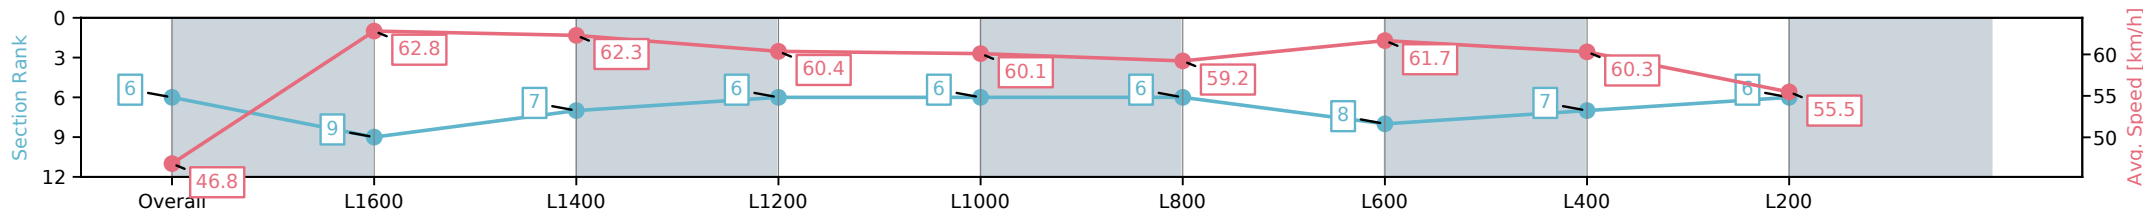

Section	Overall	L1600	L1400	L1200	L1000	L800	L600	L400	L200
Section Times	1:52.10 [6] (0:15.36)	1:36.74 [9] (0:11.47)	1:25.27 [7] (0:11.68)	1:13.59 [6] (0:12.12)	1:01.47 [6] (0:12.00)	0:49.47 [6] (0:12.45)	0:37.02 [8] (0:12.02)	0:25.00 [7] (0:12.04)	0:12.96 [6] (0:12.96)
Average Speed [km/h]	46.8	62.8	62.3	60.4	60.1	59.2	61.7	60.3	55.5
Top Speed [km/h]	62.6	63.3	63.2	61.2	60.7	60.4	62.5	61.7	59.0
Avg. Dist. to Rail [m]	2.7	0.4	2.2	5.9	6.3	5.8	5.9	6.8	7.8
Avg. Stride Freq. [Hz]	2.1	2.2	2.2	2.1	2.1	2.1	2.2	2.1	2.1
Avg. Stride Length [m]	6.2	7.4	7.5	7.5	7.5	7.5	7.7	7.6	7.2