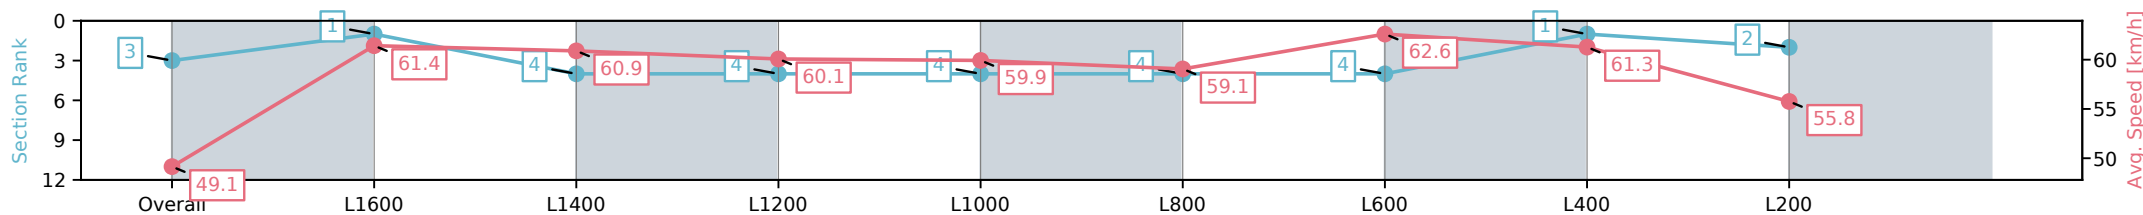

Section	Overall	L1600	L1400	L1200	L1000	L800	L600	L400	L200
Section Times	1:51.42 [3] (0:14.66)	1:36.76 [1] (0:11.72)	1:25.04 [4] (0:11.92)	1:13.12 [4] (0:12.15)	1:00.97 [4] (0:12.03)	0:48.94 [4] (0:12.44)	0:36.50 [4] (0:11.76)	0:24.74 [1] (0:11.81)	0:12.93 [2] (0:12.93)
Average Speed [km/h]	49.1	61.4	60.9	60.1	59.9	59.1	62.6	61.3	55.8
Top Speed [km/h]	61.5	62.8	61.3	60.8	60.3	60.5	64.1	62.2	59.8
Avg. Dist. to Rail [m]	1.8	0.2	1.9	4.6	4.9	4.8	4.9	3.4	3.7
Avg. Stride Freq. [Hz]	2.1	2.2	2.2	2.2	2.2	2.2	2.3	2.3	2.1
Avg. Stride Length [m]	6.4	7.6	7.7	7.7	7.6	7.6	7.6	7.4	7.2