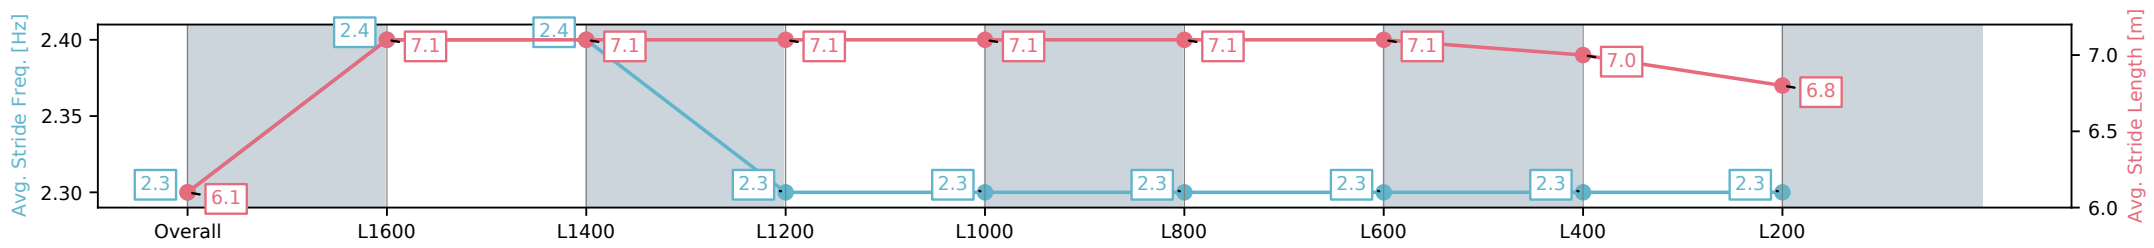

Section	Overall	L1600	L1400	L1200	L1000	L800	L600	L400	L200
Section Times	1:52.17 [7] (0:14.69)	1:37.48 [2] (0:11.52)	1:25.96 [3] (0:11.70)	1:14.26 [2] (0:12.18)	1:02.08 [2] (0:12.10)	0:49.98 [2] (0:12.39)	0:37.59 [1] (0:12.32)	0:25.27 [3] (0:12.23)	0:13.04 [5] (0:13.04)
Average Speed [km/h]	49.0	62.5	61.3	59.5	59.5	58.5	59.3	59.1	55.2
Top Speed [km/h]	61.8	64.0	63.8	60.8	61.4	59.1	60.6	60.0	57.6
Avg. Dist. to Rail [m]	1.2	2.6	1.8	2.1	2.6	1.9	2.7	3.4	3.6
Avg. Stride Freq. [Hz]	2.3	2.4	2.4	2.3	2.3	2.3	2.3	2.3	2.3
Avg. Stride Length [m]	6.1	7.1	7.1	7.1	7.1	7.1	7.1	7.0	6.8