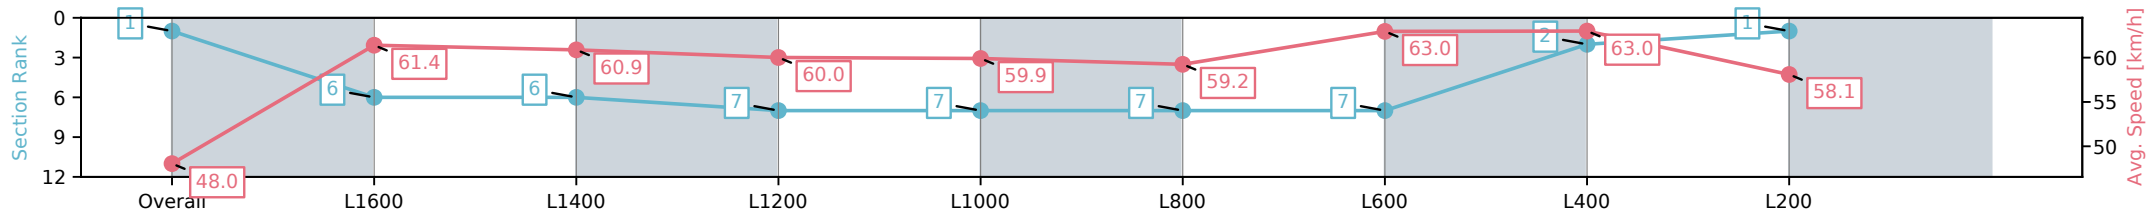

05 November 2024 - 2:53PM

Track Rating: Good 4, Weather: Overcast, Rail Position: +9m  
1200m-0m, +12m Remainder

Section	Overall	L1600	L1400	L1200	L1000	L800	L600	L400	L200
Section Times	1:50.65 [1] (0:15.00)	1:35.65 [6] (0:11.71)	1:23.94 [6] (0:11.87)	1:12.07 [7] (0:12.07)	1:00.00 [7] (0:12.03)	0:47.97 [7] (0:12.36)	0:35.61 [7] (0:11.72)	0:23.89 [2] (0:11.50)	0:12.39 [1] (0:12.39)
Average Speed [km/h]	48.0	61.4	60.9	60.0	59.9	59.2	63.0	63.0	58.1
Top Speed [km/h]	62.0	62.4	61.6	60.8	60.5	60.7	63.8	64.0	62.2
Avg. Dist. to Rail [m]	1.3	0.9	1.2	2.2	3.6	4.1	5.1	4.8	5.6
Avg. Stride Freq. [Hz]	2.2	2.3	2.3	2.2	2.2	2.2	2.3	2.3	2.2
Avg. Stride Length [m]	5.9	7.3	7.5	7.5	7.6	7.6	7.7	7.6	7.3