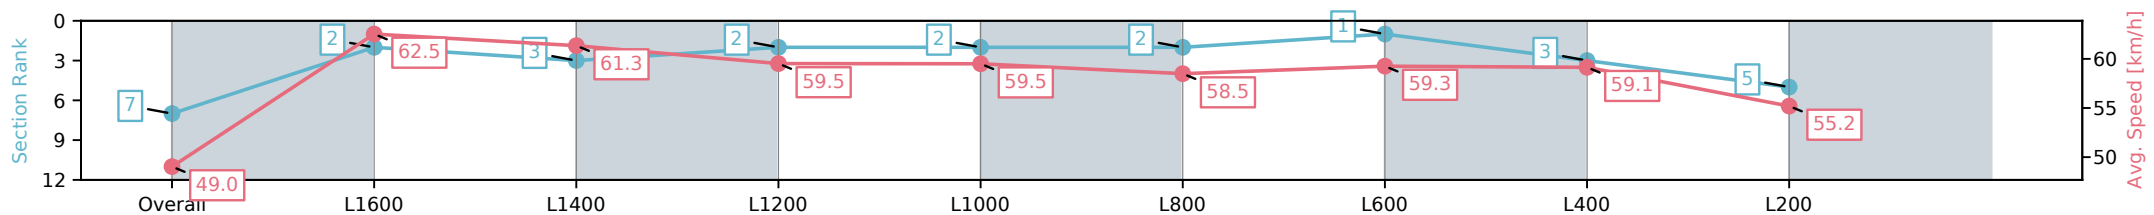

Section	Overall	L1600	L1400	L1200	L1000	L800	L600	L400	L200
Section Times	1:52.17 [7] (0:14.69)	1:37.48 [2] (0:11.52)	1:25.96 [3] (0:11.70)	1:14.26 [2] (0:12.18)	1:02.08 [2] (0:12.10)	0:49.98 [2] (0:12.39)	0:37.59 [1] (0:12.32)	0:25.27 [3] (0:12.23)	0:13.04 [5] (0:13.04)
Average Speed [km/h]	49.0	62.5	61.3	59.5	59.5	58.5	59.3	59.1	55.2
Top Speed [km/h]	61.8	64.0	63.8	60.8	61.4	59.1	60.6	60.0	57.6
Avg. Dist. to Rail [m]	1.2	2.6	1.8	2.1	2.6	1.9	2.7	3.4	3.6
Avg. Stride Freq. [Hz]	2.3	2.4	2.4	2.3	2.3	2.3	2.3	2.3	2.3
Avg. Stride Length [m]	6.1	7.1	7.1	7.1	7.1	7.1	7.1	7.0	6.8