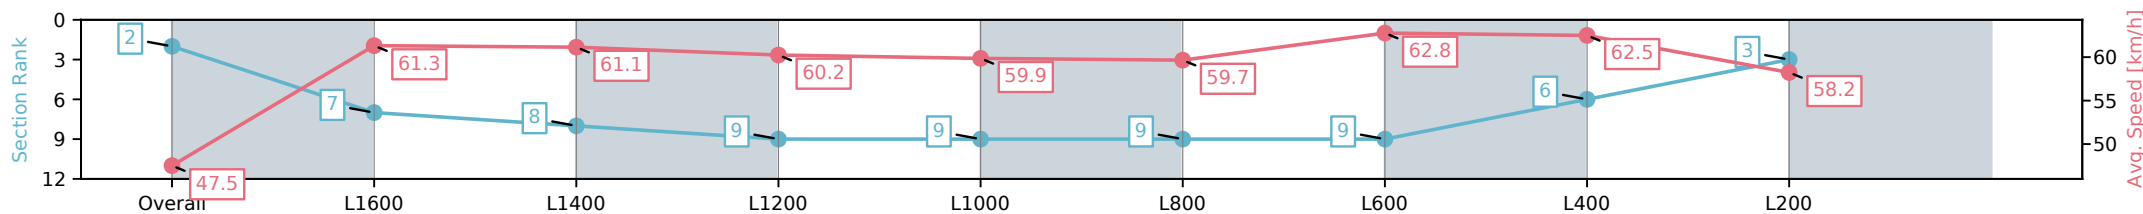

Horse/Jockey Name	COURS VITE/Ben Price
Finish Rank	2
Fastest Section Time (Section)	0:11.61 (L400)
Top Speed [km/h] (Section)	63.6 (L800)
Race State	Finished

Morphettville SA - Professional
Race 5: San Remo Handicap (Heat of Sportsbet Restricted Series) - 1800m

05 November 2024 - 2:53PM

Track Rating: Good 4, Weather: Overcast, Rail Position: +9m
1200m-0m, +12m Remainder

Section	Overall	L1600	L1400	L1200	L1000	L800	L600	L400	L200
Section Times	1:51.05 [2] (0:15.17)	1:35.88 [7] (0:11.74)	1:24.14 [8] (0:11.88)	1:12.26 [9] (0:12.11)	1:00.15 [9] (0:12.03)	0:48.12 [9] (0:12.31)	0:35.81 [9] (0:11.83)	0:23.98 [6] (0:11.61)	0:12.37 [3] (0:12.37)
Average Speed [km/h]	47.5	61.3	61.1	60.2	59.9	59.7	62.8	62.5	58.2
Top Speed [km/h]	60.9	61.9	61.7	61.0	60.5	61.5	63.6	63.1	61.9
Avg. Dist. to Rail [m]	2.9	0.3	1.9	4.4	4.8	4.9	6.1	5.9	5.3
Avg. Stride Freq. [Hz]	2.1	2.2	2.2	2.2	2.2	2.2	2.3	2.3	2.2
Avg. Stride Length [m]	6.3	7.6	7.6	7.6	7.6	7.6	7.6	7.5	7.4

[ ] Ranking at each section and finish
-:-:- No data available at this section
NA No data available