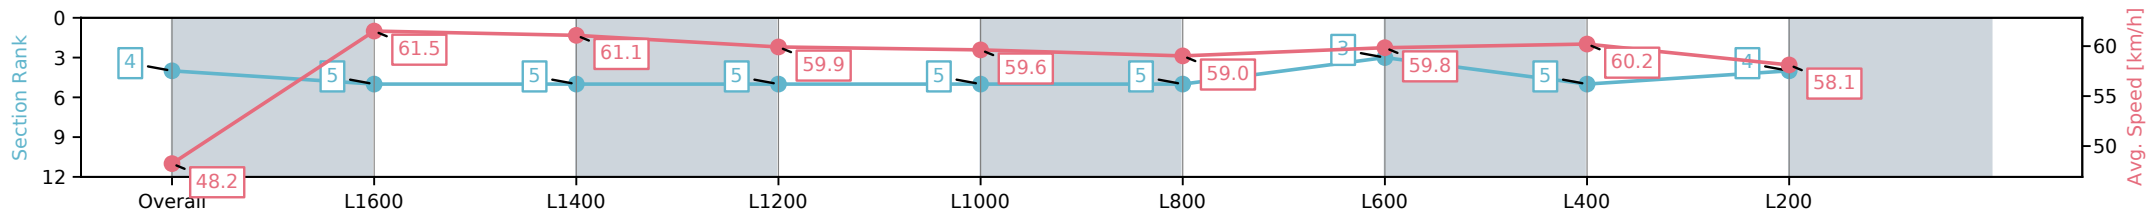

Section	Overall	L1600	L1400	L1200	L1000	L800	L600	L400	L200
Section Times	1:51.45 [4] (0:14.94)	1:36.51 [5] (0:11.72)	1:24.79 [5] (0:11.77)	1:13.02 [5] (0:12.10)	1:00.92 [5] (0:12.08)	0:48.84 [5] (0:12.30)	0:36.54 [3] (0:12.15)	0:24.39 [5] (0:12.01)	0:12.38 [4] (0:12.38)
Average Speed [km/h]	48.2	61.5	61.1	59.9	59.6	59.0	59.8	60.2	58.1
Top Speed [km/h]	61.0	61.9	62.0	60.7	60.1	59.8	60.6	61.5	61.7
Avg. Dist. to Rail [m]	2.3	2.2	1.6	2.4	3.0	2.3	2.0	3.4	4.9
Avg. Stride Freq. [Hz]	2.2	2.3	2.3	2.3	2.3	2.2	2.3	2.3	2.3
Avg. Stride Length [m]	6.2	7.4	7.4	7.3	7.3	7.3	7.4	7.3	7.1