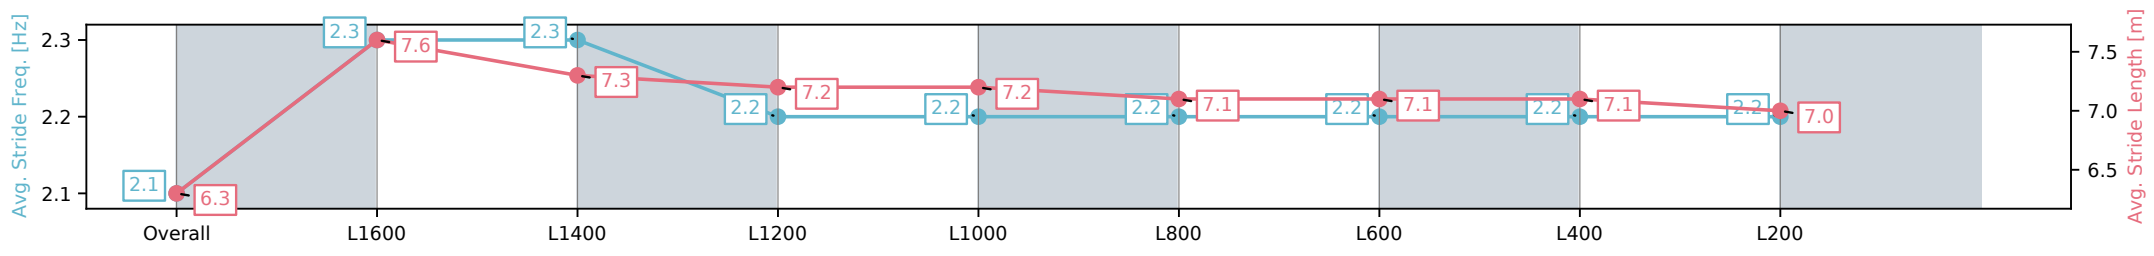

Horse/Jockey Name	PLAISIR/Zoe Lloyd
Finish Rank	8
Fastest Section Time (Section)	0:11.25 (L1600)
Top Speed [km/h] (Section)	65.3 (Overall)
Race State	Finished

Morphettville SA - Professional
Race 5: San Remo Handicap (Heat of Sportsbet Restricted Series) - 1800m

05 November 2024 - 2:53PM

Track Rating: Good 4, Weather: Overcast, Rail Position: +9m
1200m-0m, +12m Remainder

Section	Overall	L1600	L1400	L1200	L1000	L800	L600	L400	L200
Section Times	1:52.46 [8] (0:14.75)	1:37.71 [3] (0:11.25)	1:26.46 [1] (0:11.78)	1:14.68 [1] (0:12.10)	1:02.58 [1] (0:12.09)	0:50.49 [1] (0:12.64)	0:37.85 [2] (0:12.38)	0:25.47 [4] (0:12.39)	0:13.08 [7] (0:13.08)
Average Speed [km/h]	48.8	64.0	61.6	60.5	59.7	57.9	59.2	58.5	55.1
Top Speed [km/h]	63.8	65.3	63.4	61.1	60.1	58.8	59.8	59.0	57.2
Avg. Dist. to Rail [m]	4.4	0.7	2.0	5.4	5.7	4.2	3.7	5.0	6.3
Avg. Stride Freq. [Hz]	2.1	2.3	2.3	2.2	2.2	2.2	2.2	2.2	2.2
Avg. Stride Length [m]	6.3	7.6	7.3	7.2	7.2	7.1	7.1	7.1	7.0

[ ] Ranking at each section and finish
-:-:- No data available at this section
NA No data available