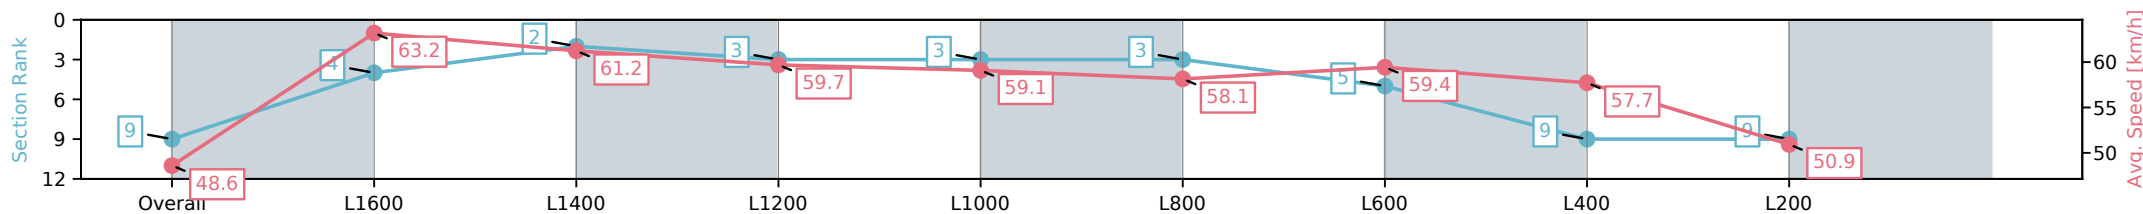

Horse/Jockey Name	SIRMAZE/Jessica Eaton
Finish Rank	9
Fastest Section Time (Section)	0:11.38 (L1600)
Top Speed [km/h] (Section)	65.5 (Overall)
Race State	Finished

Morphettville SA - Professional

Race 5: San Remo Handicap (Heat of Sportsbet Restricted Series) - 1800m

05 November 2024 - 2:53PM

Track Rating: Good 4, Weather: Overcast, Rail Position: +9m
1200m-0m, +12m Remainder

Section	Overall	L1600	L1400	L1200	L1000	L800	L600	L400	L200
Section Times	1:53.95 [9] (0:14.82)	1:39.13 [4] (0:11.38)	1:27.75 [2] (0:11.78)	1:15.97 [3] (0:12.19)	1:03.78 [3] (0:12.18)	0:51.60 [3] (0:12.56)	0:39.03 [5] (0:12.36)	0:26.67 [9] (0:12.54)	0:14.13 [9] (0:14.13)
Average Speed [km/h]	48.6	63.2	61.2	59.7	59.1	58.1	59.4	57.7	50.9
Top Speed [km/h]	62.4	65.5	63.0	60.3	60.0	59.3	63.0	60.9	55.8
Avg. Dist. to Rail [m]	2.0	0.4	1.3	3.3	4.0	3.8	3.8	6.2	6.2
Avg. Stride Freq. [Hz]	2.1	2.3	2.3	2.2	2.2	2.2	2.2	2.2	2.0
Avg. Stride Length [m]	6.5	7.6	7.5	7.5	7.5	7.5	7.3	7.2	6.8

- [ ] Ranking at each section and finish
- -:-:- No data available at this section
- NA No data available