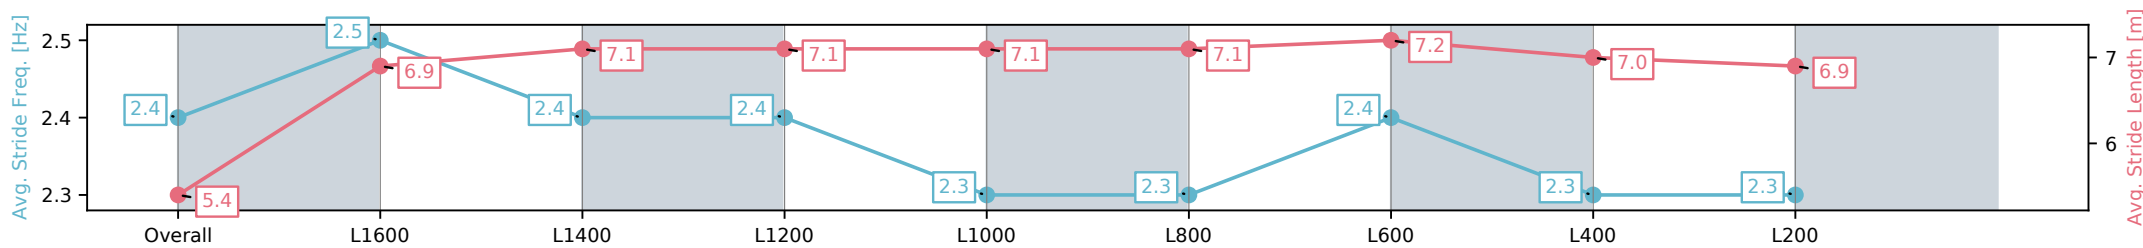

Section	Overall	L1600	L1400	L1200	L1000	L800	L600	L400	L200
Section Times	1:51.92 [5] (0:15.21)	1:36.71 [8] (0:11.72)	1:24.99 [9] (0:11.72)	1:13.27 [8] (0:12.03)	1:01.24 [8] (0:12.04)	0:49.20 [8] (0:12.31)	0:36.89 [6] (0:12.16)	0:24.73 [8] (0:12.25)	0:12.48 [8] (0:12.48)
Average Speed [km/h]	47.3	61.4	61.5	60.4	59.8	59.5	60.7	59.2	57.8
Top Speed [km/h]	61.3	62.9	63.3	61.3	60.9	60.8	62.0	60.3	60.3
Avg. Dist. to Rail [m]	1.7	1.6	1.8	3.2	3.8	3.7	5.2	5.8	6.7
Avg. Stride Freq. [Hz]	2.4	2.5	2.4	2.4	2.3	2.3	2.4	2.3	2.3
Avg. Stride Length [m]	5.4	6.9	7.1	7.1	7.1	7.1	7.2	7.0	6.9