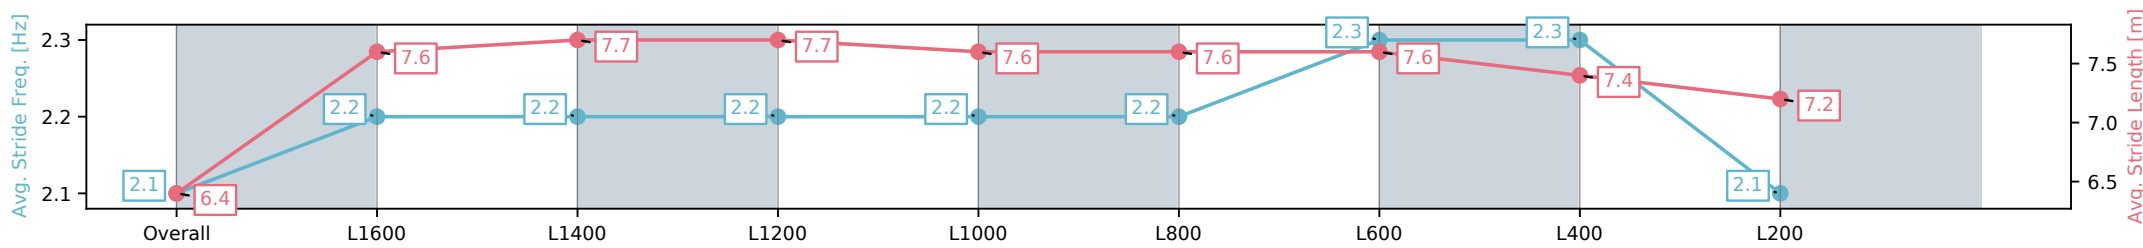

Section	Overall	L1600	L1400	L1200	L1000	L800	L600	L400	L200
Section Times	1:51.42 [3] (0:14.66)	1:36.76 [1] (0:11.72)	1:25.04 [4] (0:11.92)	1:13.12 [4] (0:12.15)	1:00.97 [4] (0:12.03)	0:48.94 [4] (0:12.44)	0:36.50 [4] (0:11.76)	0:24.74 [1] (0:11.81)	0:12.93 [2] (0:12.93)
Average Speed [km/h]	49.1	61.4	60.9	60.1	59.9	59.1	62.6	61.3	55.8
Top Speed [km/h]	61.5	62.8	61.3	60.8	60.3	60.5	64.1	62.2	59.8
Avg. Dist. to Rail [m]	1.8	0.2	1.9	4.6	4.9	4.8	4.9	3.4	3.7
Avg. Stride Freq. [Hz]	2.1	2.2	2.2	2.2	2.2	2.2	2.3	2.3	2.1
Avg. Stride Length [m]	6.4	7.6	7.7	7.7	7.6	7.6	7.6	7.4	7.2