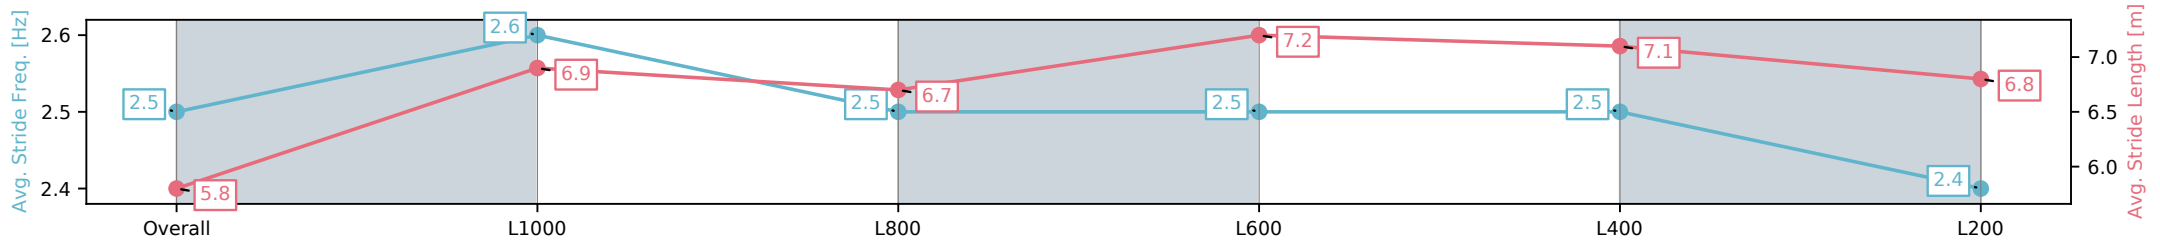

Morphettville SA - Professional

Race 2: Hahn Three-Year-Old Maiden Plate - 1200m

05 November 2024 - 12:26PM

Track Rating: Good 4, Weather: Fine, Rail Position: +9m 1200m-0m, +12m Remainder

Section	Overall	L1000	L800	L600	L400	L200
Section Times	1:12.07 [10] (0:14.23)	0:57.84 [10] (0:10.90)	0:46.94 [10] (0:11.43)	0:35.51 [10] (0:11.53)	0:23.98 [8] (0:11.65)	0:12.33 [10] (0:12.33)
Average Speed [km/h]	50.6	66.1	64.3	64.2	62.4	58.4
Top Speed [km/h]	65.6	70.8	65.7	66.2	63.7	61.0
Avg. Dist. to Rail [m]	9.4	5.8	5.2	5.7	7.6	7.9
Avg. Stride Freq. [Hz]	2.5	2.6	2.5	2.5	2.5	2.4
Avg. Stride Length [m]	5.8	6.9	6.7	7.2	7.1	6.8

- [ ] Ranking at each section and finish
- :-:- No data available at this section
- NA No data available

Horse/Jockey Name	MYSTIC WONDER/Alana Livesey
Finish Rank	11
Fastest Section Time (Section)	0:10.78 (L1000)
Top Speed [km/h] (Section)	68.0 (Overall)
Race State	Finished