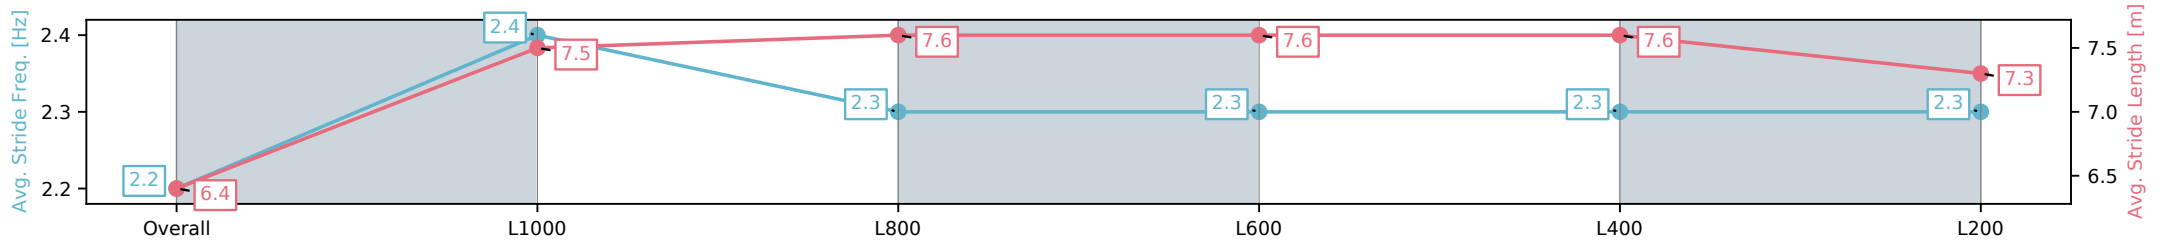

Morphettville SA - Professional

Race 2: Hahn Three-Year-Old Maiden Plate - 1200m

05 November 2024 - 12:26PM

Track Rating: Good 4, Weather: Fine, Rail Position: +9m 1200m-0m, +12m Remainder

Section	Overall	L1000	L800	L600	L400	L200
Section Times	1:11.20 [7] (0:14.21)	0:56.99 [9] (0:10.92)	0:46.07 [9] (0:11.42)	0:34.65 [9] (0:11.59)	0:23.06 [10] (0:11.39)	0:11.67 [9] (0:11.67)
Average Speed [km/h]	50.7	65.9	64.2	63.4	63.7	61.7
Top Speed [km/h]	65.8	67.2	65.3	65.0	64.8	63.6
Avg. Dist. to Rail [m]	8.6	4.5	4.2	4.1	7.8	8.7
Avg. Stride Freq. [Hz]	2.2	2.4	2.3	2.3	2.3	2.3
Avg. Stride Length [m]	6.4	7.5	7.6	7.6	7.6	7.3

- [ ] Ranking at each section and finish
- :-:- No data available at this section
- NA No data available

Horse/Jockey Name	IT'S A SOLID DEEL/Ben Price
Finish Rank	8
Fastest Section Time (Section)	0:10.74 (L1000)
Top Speed [km/h] (Section)	67.6 (Overall)
Race State	Finished