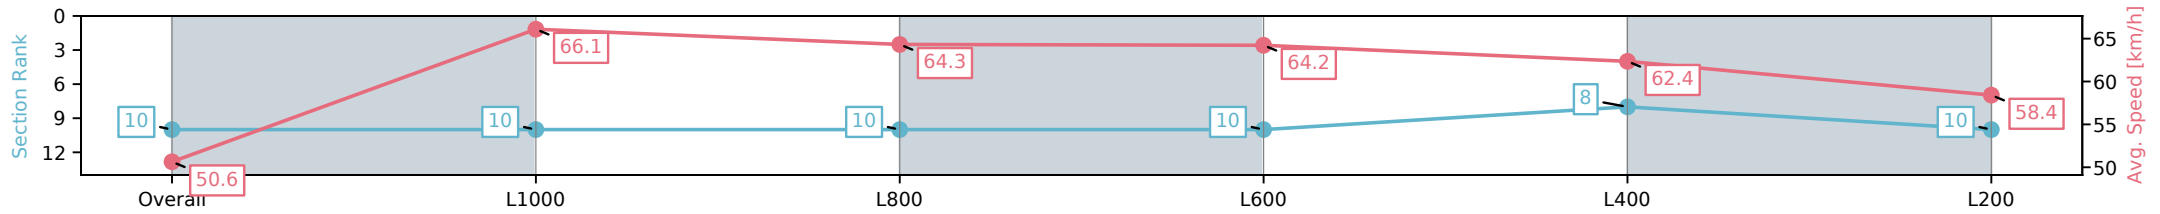

Morphettville SA - Professional

Race 2: Hahn Three-Year-Old Maiden Plate - 1200m

05 November 2024 - 12:26PM

Track Rating: Good 4, Weather: Fine, Rail Position: +9m 1200m-0m, +12m Remainder

Section	Overall	L1000	L800	L600	L400	L200
Section Times	1:12.07 [10] (0:14.23)	0:57.84 [10] (0:10.90)	0:46.94 [10] (0:11.43)	0:35.51 [10] (0:11.53)	0:23.98 [8] (0:11.65)	0:12.33 [10] (0:12.33)
Average Speed [km/h]	50.6	66.1	64.3	64.2	62.4	58.4
Top Speed [km/h]	65.6	70.8	65.7	66.2	63.7	61.0
Avg. Dist. to Rail [m]	9.4	5.8	5.2	5.7	7.6	7.9
Avg. Stride Freq. [Hz]	2.5	2.6	2.5	2.5	2.5	2.4
Avg. Stride Length [m]	5.8	6.9	6.7	7.2	7.1	6.8

- [ ] Ranking at each section and finish
- :-:- No data available at this section
- NA No data available

Horse/Jockey Name	MYSTIC WONDER/Alana Livesey
Finish Rank	11
Fastest Section Time (Section)	0:10.78 (L1000)
Top Speed [km/h] (Section)	68.0 (Overall)
Race State	Finished