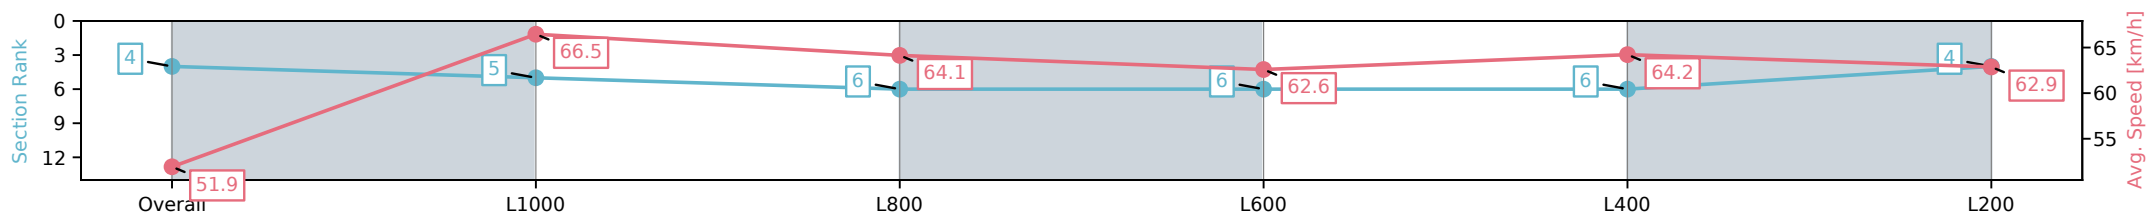

Morphettville SA - Professional

Race 2: Hahn Three-Year-Old Maiden Plate - 1200m

05 November 2024 - 12:26PM

Track Rating: Good 4, Weather: Fine, Rail Position: +9m 1200m-0m, +12m Remainder

Section	Overall	L1000	L800	L600	L400	L200
Section Times	1:10.66 [4] (0:13.95)	0:56.71 [5] (0:10.85)	0:45.86 [6] (0:11.39)	0:34.47 [6] (0:11.72)	0:22.75 [6] (0:11.30)	0:11.45 [4] (0:11.45)
Average Speed [km/h]	51.9	66.5	64.1	62.6	64.2	62.9
Top Speed [km/h]	65.1	67.4	65.5	63.7	65.4	65.4
Avg. Dist. to Rail [m]	5.8	4.3	3.6	3.8	6.7	8.7
Avg. Stride Freq. [Hz]	2.3	2.3	2.3	2.3	2.3	2.4
Avg. Stride Length [m]	6.2	7.6	7.8	7.7	7.6	7.4