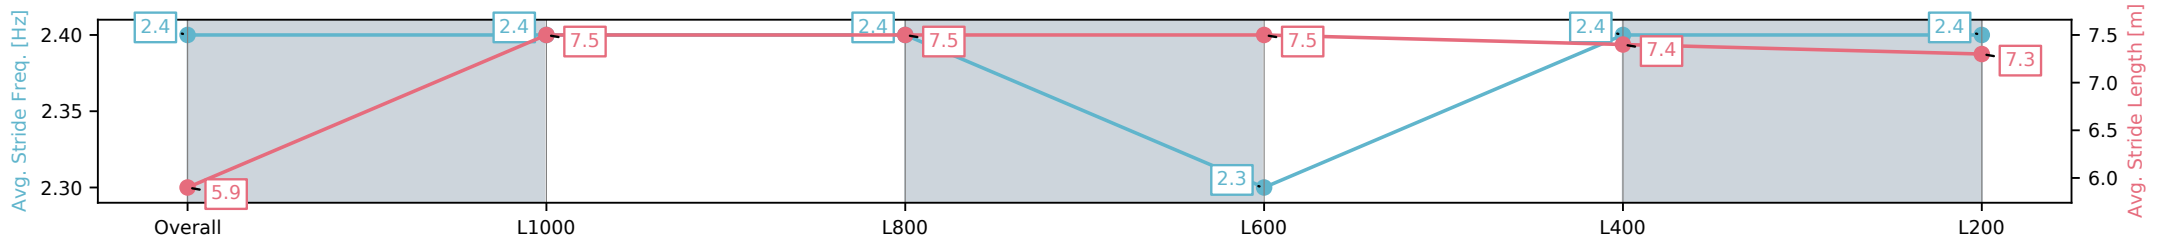

Morphettville SA - Professional

Race 2: Hahn Three-Year-Old Maiden Plate - 1200m

05 November 2024 - 12:26PM

Track Rating: Good 4, Weather: Fine, Rail Position: +9m 1200m-0m, +12m Remainder

Section	Overall	L1000	L800	L600	L400	L200
Section Times	1:10.88 [5] (0:14.39)	0:56.49 [11] (0:11.01)	0:45.48 [11] (0:11.26)	0:34.22 [11] (0:11.63)	0:22.59 [11] (0:11.18)	0:11.41 [6] (0:11.41)
Average Speed [km/h]	50.1	65.4	64.8	63.3	65.1	63.0
Top Speed [km/h]	65.5	66.0	66.1	63.9	66.1	65.2
Avg. Dist. to Rail [m]	9.7	4.4	3.1	4.5	10.4	10.5
Avg. Stride Freq. [Hz]	2.4	2.4	2.4	2.3	2.4	2.4
Avg. Stride Length [m]	5.9	7.5	7.5	7.5	7.4	7.3