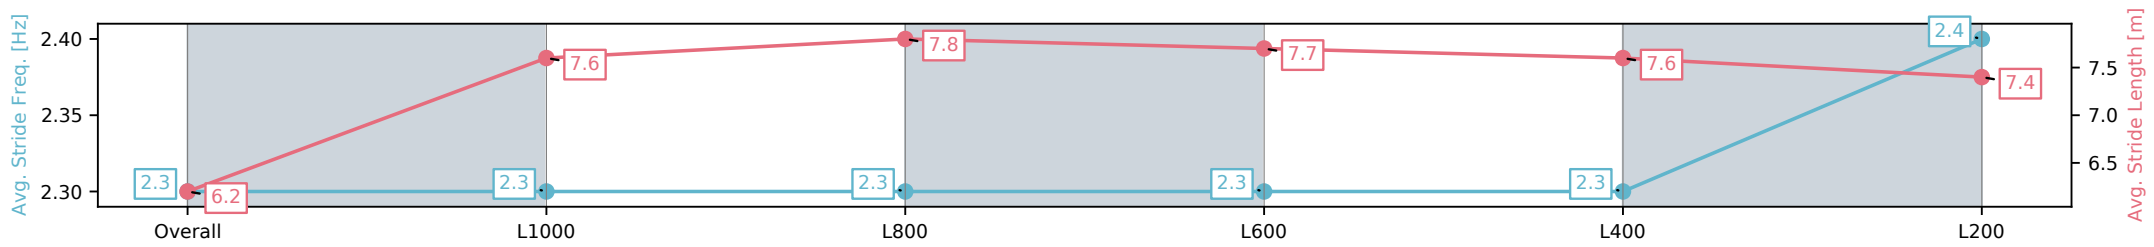

Morphettville SA - Professional

Race 2: Hahn Three-Year-Old Maiden Plate - 1200m

05 November 2024 - 12:26PM

Track Rating: Good 4, Weather: Fine, Rail Position: +9m 1200m-0m, +12m Remainder

Section	Overall	L1000	L800	L600	L400	L200
Section Times	1:10.66 [4] (0:13.95)	0:56.71 [5] (0:10.85)	0:45.86 [6] (0:11.39)	0:34.47 [6] (0:11.72)	0:22.75 [6] (0:11.30)	0:11.45 [4] (0:11.45)
Average Speed [km/h]	51.9	66.5	64.1	62.6	64.2	62.9
Top Speed [km/h]	65.1	67.4	65.5	63.7	65.4	65.4
Avg. Dist. to Rail [m]	5.8	4.3	3.6	3.8	6.7	8.7
Avg. Stride Freq. [Hz]	2.3	2.3	2.3	2.3	2.3	2.4
Avg. Stride Length [m]	6.2	7.6	7.8	7.7	7.6	7.4