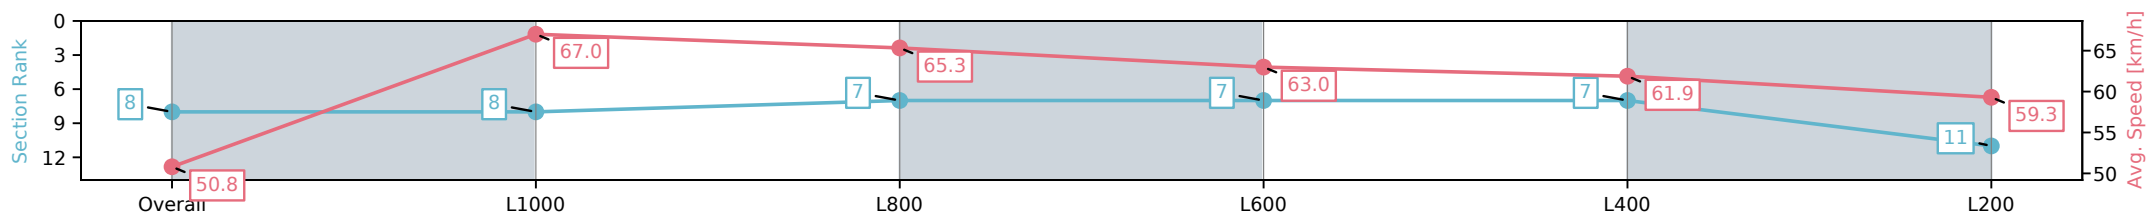

Morphettville SA - Professional

Race 2: Hahn Three-Year-Old Maiden Plate - 1200m

05 November 2024 - 12:26PM

Track Rating: Good 4, Weather: Fine, Rail Position: +9m 1200m-0m, +12m Remainder

Section	Overall	L1000	L800	L600	L400	L200
Section Times	1:11.90 [8] (0:14.19)	0:57.71 [8] (0:10.74)	0:46.97 [7] (0:11.28)	0:35.68 [7] (0:11.81)	0:23.87 [7] (0:11.74)	0:12.13 [11] (0:12.13)
Average Speed [km/h]	50.8	67.0	65.3	63.0	61.9	59.3
Top Speed [km/h]	66.3	67.6	67.5	63.4	63.3	61.1
Avg. Dist. to Rail [m]	10.6	6.7	6.0	6.6	8.8	12.2
Avg. Stride Freq. [Hz]	2.4	2.5	2.4	2.4	2.4	2.3
Avg. Stride Length [m]	5.8	7.0	7.2	7.2	7.1	7.1