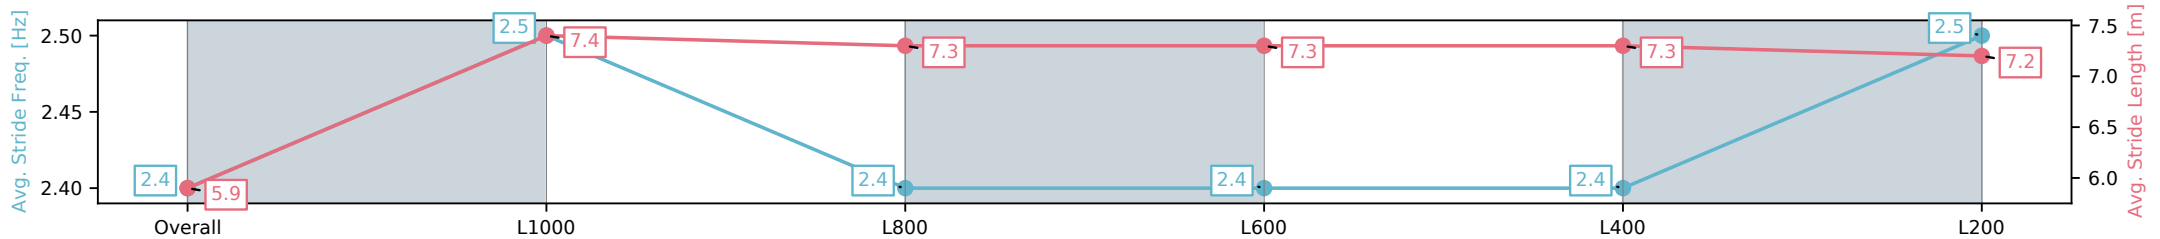

Morphettville SA - Professional

Race 2: Hahn Three-Year-Old Maiden Plate - 1200m

05 November 2024 - 12:26PM

Track Rating: Good 4, Weather: Fine, Rail Position: +9m 1200m-0m, +12m Remainder

Section	Overall	L1000	L800	L600	L400	L200
Section Times	1:10.22 [2] (0:13.93)	0:56.29 [4] (0:10.64)	0:45.65 [4] (0:11.33)	0:34.32 [3] (0:11.65)	0:22.67 [3] (0:11.38)	0:11.29 [2] (0:11.28)
Average Speed [km/h]	51.7	67.7	64.1	62.6	63.6	63.9
Top Speed [km/h]	67.0	68.2	66.6	63.5	64.4	65.3
Avg. Dist. to Rail [m]	4.1	2.7	2.2	2.5	4.0	5.7
Avg. Stride Freq. [Hz]	2.4	2.5	2.4	2.4	2.4	2.5
Avg. Stride Length [m]	5.9	7.4	7.3	7.3	7.3	7.2