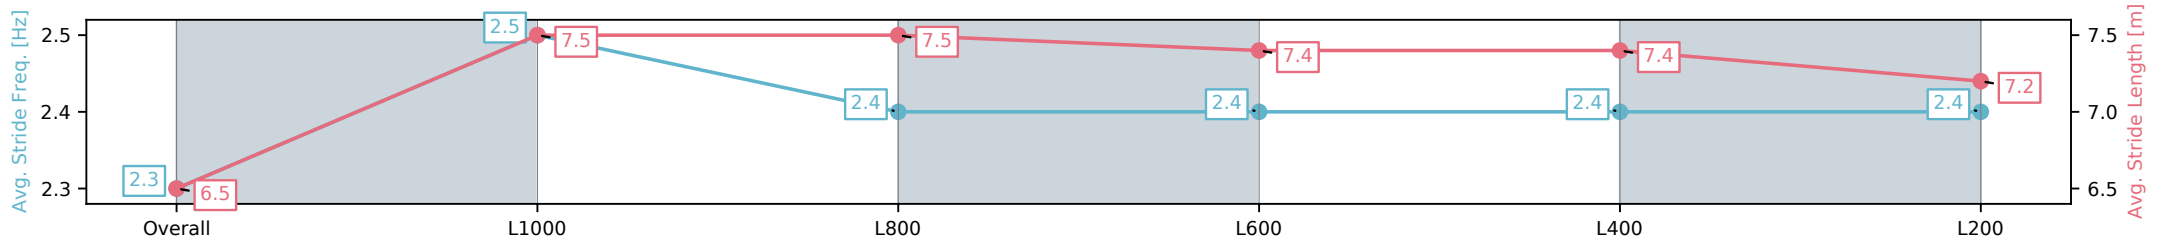

Morphettville SA - Professional

Race 2: Hahn Three-Year-Old Maiden Plate - 1200m

05 November 2024 - 12:26PM

Track Rating: Good 4, Weather: Fine, Rail Position: +9m 1200m-0m, +12m Remainder

Section	Overall	L1000	L800	L600	L400	L200
Section Times	1:10.60 [3] (0:13.56)	0:57.04 [1] (0:10.71)	0:46.33 [1] (0:11.40)	0:34.93 [1] (0:11.70)	0:23.23 [1] (0:11.49)	0:11.74 [1] (0:11.74)
Average Speed [km/h]	53.2	67.3	63.8	62.4	63.0	61.3
Top Speed [km/h]	67.9	68.1	65.8	63.3	63.9	63.8
Avg. Dist. to Rail [m]	6.8	3.7	2.9	2.7	3.3	3.3
Avg. Stride Freq. [Hz]	2.3	2.5	2.4	2.4	2.4	2.4
Avg. Stride Length [m]	6.5	7.5	7.5	7.4	7.4	7.2