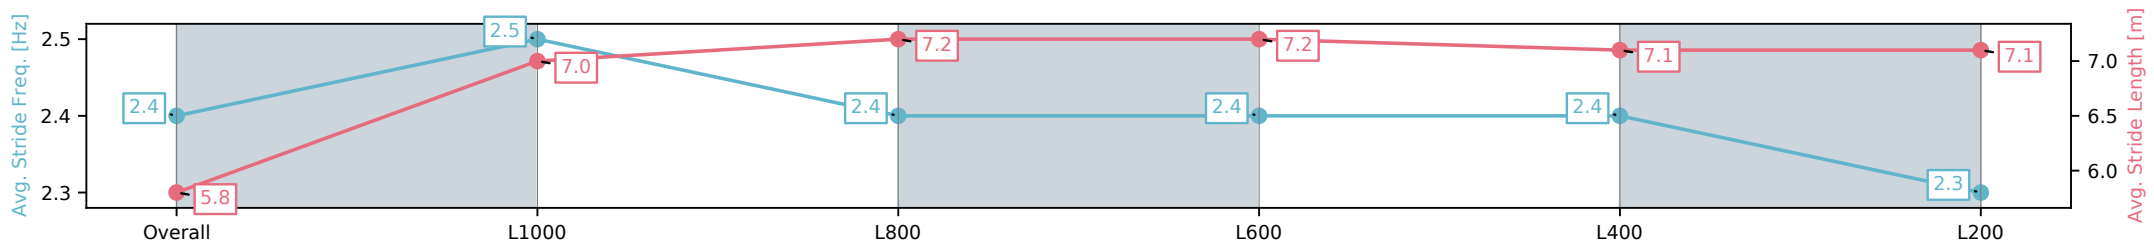

Morphettville SA - Professional

Race 2: Hahn Three-Year-Old Maiden Plate - 1200m

05 November 2024 - 12:26PM

Track Rating: Good 4, Weather: Fine, Rail Position: +9m 1200m-0m, +12m Remainder

Section	Overall	L1000	L800	L600	L400	L200
Section Times	1:11.90 [8] (0:14.19)	0:57.71 [8] (0:10.74)	0:46.97 [7] (0:11.28)	0:35.68 [7] (0:11.81)	0:23.87 [7] (0:11.74)	0:12.13 [11] (0:12.13)
Average Speed [km/h]	50.8	67.0	65.3	63.0	61.9	59.3
Top Speed [km/h]	66.3	67.6	67.5	63.4	63.3	61.1
Avg. Dist. to Rail [m]	10.6	6.7	6.0	6.6	8.8	12.2
Avg. Stride Freq. [Hz]	2.4	2.5	2.4	2.4	2.4	2.3
Avg. Stride Length [m]	5.8	7.0	7.2	7.2	7.1	7.1