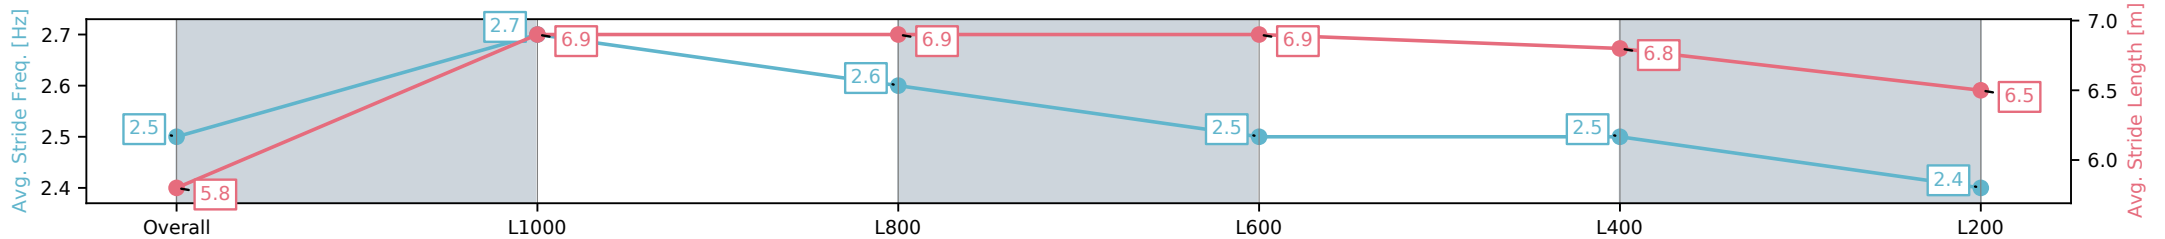

Morphettville SA - Professional

Race 2: Hahn Three-Year-Old Maiden Plate - 1200m

05 November 2024 - 12:26PM

Track Rating: Good 4, Weather: Fine, Rail Position: +9m 1200m-0m, +12m Remainder

Section	Overall	L1000	L800	L600	L400	L200
Section Times	1:12.05 [9] (0:13.90)	0:58.15 [3] (0:10.64)	0:47.51 [3] (0:11.41)	0:36.10 [4] (0:11.81)	0:24.29 [5] (0:11.72)	0:12.57 [7] (0:12.56)
Average Speed [km/h]	51.9	67.7	64.5	62.5	62.1	57.4
Top Speed [km/h]	67.6	68.7	65.8	63.0	62.7	61.4
Avg. Dist. to Rail [m]	12.0	5.9	5.6	4.9	8.9	9.8
Avg. Stride Freq. [Hz]	2.5	2.7	2.6	2.5	2.5	2.4
Avg. Stride Length [m]	5.8	6.9	6.9	6.9	6.8	6.5