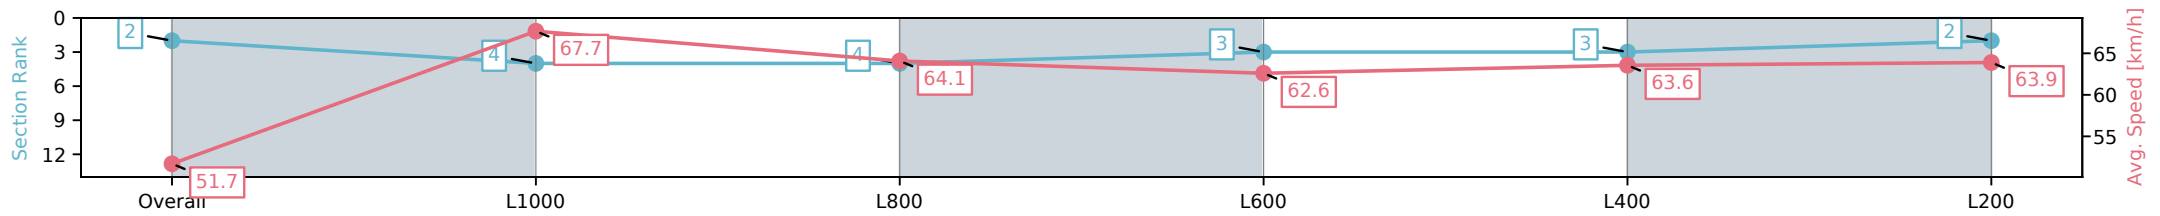

Morphettville SA - Professional

Race 2: Hahn Three-Year-Old Maiden Plate - 1200m

05 November 2024 - 12:26PM

Track Rating: Good 4, Weather: Fine, Rail Position: +9m 1200m-0m, +12m Remainder

Section	Overall	L1000	L800	L600	L400	L200
Section Times	1:10.22 [2] (0:13.93)	0:56.29 [4] (0:10.64)	0:45.65 [4] (0:11.33)	0:34.32 [3] (0:11.65)	0:22.67 [3] (0:11.38)	0:11.29 [2] (0:11.28)
Average Speed [km/h]	51.7	67.7	64.1	62.6	63.6	63.9
Top Speed [km/h]	67.0	68.2	66.6	63.5	64.4	65.3
Avg. Dist. to Rail [m]	4.1	2.7	2.2	2.5	4.0	5.7
Avg. Stride Freq. [Hz]	2.4	2.5	2.4	2.4	2.4	2.5
Avg. Stride Length [m]	5.9	7.4	7.3	7.3	7.3	7.2