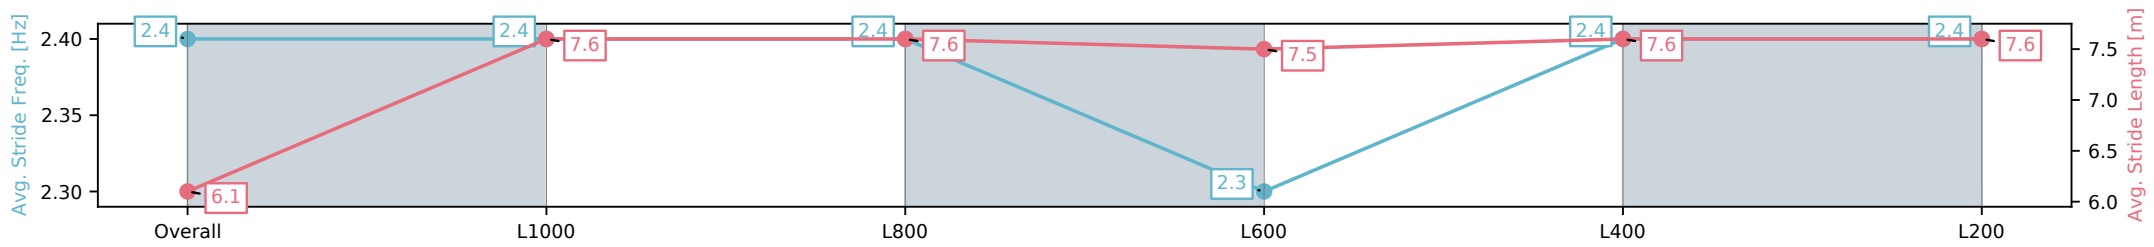

05 November 2024 - 12:26PM

Track Rating: Good 4, Weather: Fine, Rail Position: +9m 1200m-0m, +12m Remainder

Section	Overall	L1000	L800	L600	L400	L200
Section Times	1:10.11 [1] (0:13.99)	0:56.12 [6] (0:10.75)	0:45.37 [5] (0:11.35)	0:34.02 [5] (0:11.64)	0:22.38 [4] (0:11.28)	0:11.10 [3] (0:11.10)
Average Speed [km/h]	51.5	67.0	64.1	62.7	64.1	65.0
Top Speed [km/h]	66.7	68.5	65.1	63.2	65.6	66.3
Avg. Dist. to Rail [m]	7.9	3.9	2.9	2.3	5.3	7.1
Avg. Stride Freq. [Hz]	2.4	2.4	2.4	2.3	2.4	2.4
Avg. Stride Length [m]	6.1	7.6	7.6	7.5	7.6	7.6