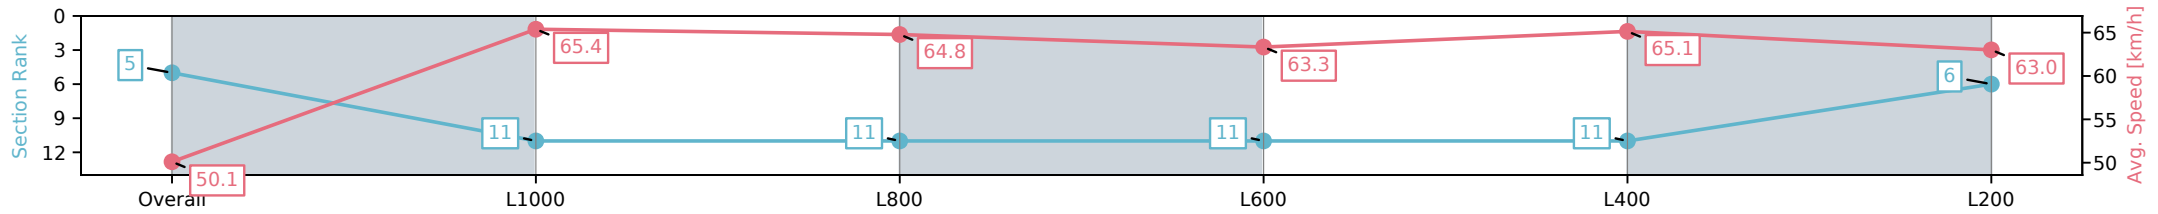

Morphettville SA - Professional

Race 2: Hahn Three-Year-Old Maiden Plate - 1200m

05 November 2024 - 12:26PM

Track Rating: Good 4, Weather: Fine, Rail Position: +9m 1200m-0m, +12m Remainder

Section	Overall	L1000	L800	L600	L400	L200
Section Times	1:10.88 [5] (0:14.39)	0:56.49 [11] (0:11.01)	0:45.48 [11] (0:11.26)	0:34.22 [11] (0:11.63)	0:22.59 [11] (0:11.18)	0:11.41 [6] (0:11.41)
Average Speed [km/h]	50.1	65.4	64.8	63.3	65.1	63.0
Top Speed [km/h]	65.5	66.0	66.1	63.9	66.1	65.2
Avg. Dist. to Rail [m]	9.7	4.4	3.1	4.5	10.4	10.5
Avg. Stride Freq. [Hz]	2.4	2.4	2.4	2.3	2.4	2.4
Avg. Stride Length [m]	5.9	7.5	7.5	7.5	7.4	7.3