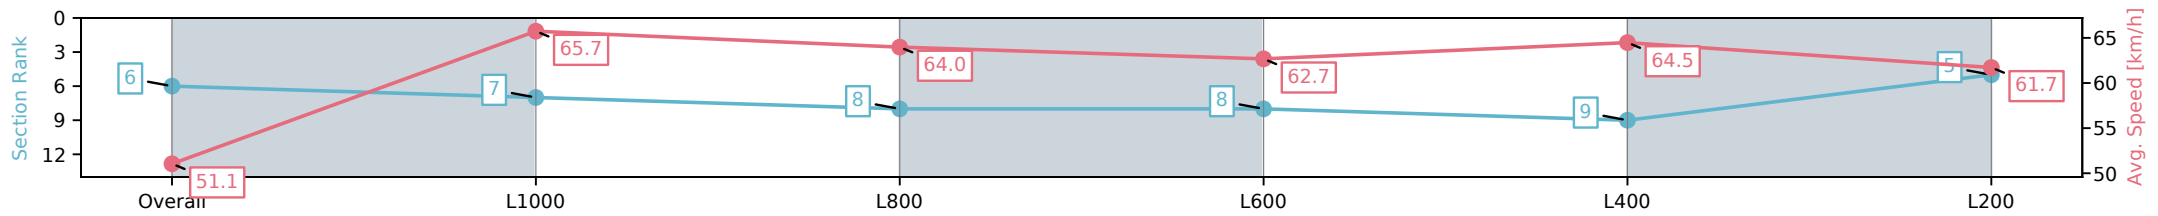

Morphettville SA - Professional

Race 2: Hahn Three-Year-Old Maiden Plate - 1200m

05 November 2024 - 12:26PM

Track Rating: Good 4, Weather: Fine, Rail Position: +9m 1200m-0m, +12m Remainder

Section	Overall	L1000	L800	L600	L400	L200
Section Times	1:11.01 [6] (0:14.14)	0:56.87 [7] (0:10.96)	0:45.91 [8] (0:11.40)	0:34.51 [8] (0:11.64)	0:22.87 [9] (0:11.21)	0:11.66 [5] (0:11.66)
Average Speed [km/h]	51.1	65.7	64.0	62.7	64.5	61.7
Top Speed [km/h]	64.7	67.1	65.5	63.9	65.7	64.1
Avg. Dist. to Rail [m]	4.0	3.4	3.2	2.8	3.5	4.7
Avg. Stride Freq. [Hz]	2.2	2.4	2.3	2.3	2.4	2.4
Avg. Stride Length [m]	6.4	7.2	7.2	7.2	7.1	7.1