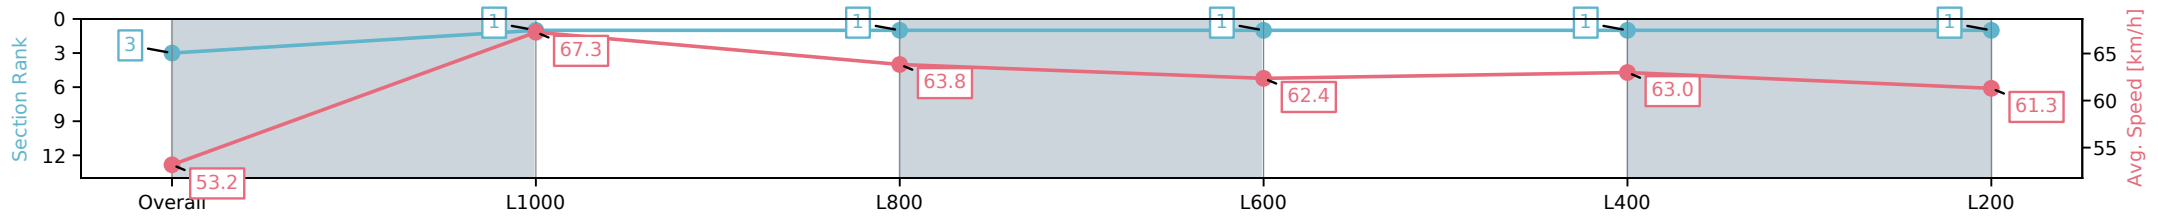

Morphettville SA - Professional

Race 2: Hahn Three-Year-Old Maiden Plate - 1200m

05 November 2024 - 12:26PM

Track Rating: Good 4, Weather: Fine, Rail Position: +9m 1200m-0m, +12m Remainder

Section	Overall	L1000	L800	L600	L400	L200
Section Times	1:10.60 [3] (0:13.56)	0:57.04 [1] (0:10.71)	0:46.33 [1] (0:11.40)	0:34.93 [1] (0:11.70)	0:23.23 [1] (0:11.49)	0:11.74 [1] (0:11.74)
Average Speed [km/h]	53.2	67.3	63.8	62.4	63.0	61.3
Top Speed [km/h]	67.9	68.1	65.8	63.3	63.9	63.8
Avg. Dist. to Rail [m]	6.8	3.7	2.9	2.7	3.3	3.3
Avg. Stride Freq. [Hz]	2.3	2.5	2.4	2.4	2.4	2.4
Avg. Stride Length [m]	6.5	7.5	7.5	7.4	7.4	7.2