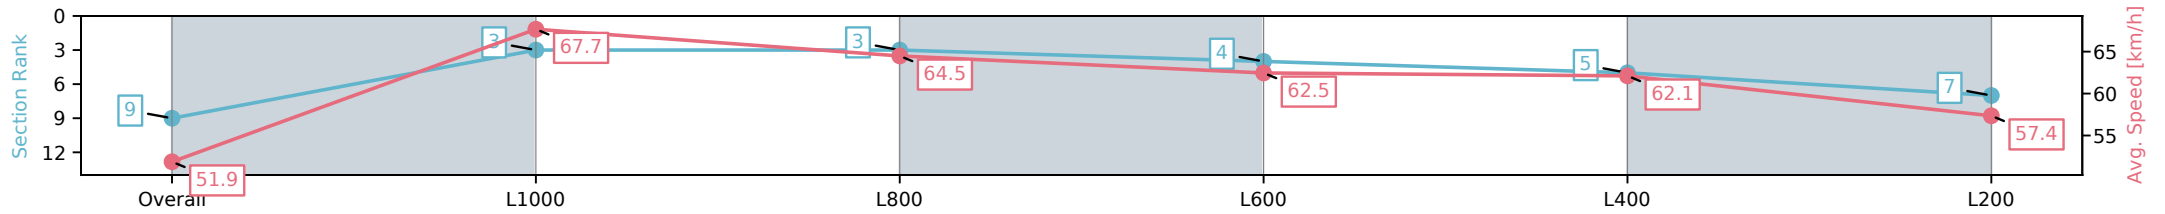

Morphettville SA - Professional

Race 2: Hahn Three-Year-Old Maiden Plate - 1200m

05 November 2024 - 12:26PM

Track Rating: Good 4, Weather: Fine, Rail Position: +9m 1200m-0m, +12m Remainder

Section	Overall	L1000	L800	L600	L400	L200
Section Times	1:12.05 [9] (0:13.90)	0:58.15 [3] (0:10.64)	0:47.51 [3] (0:11.41)	0:36.10 [4] (0:11.81)	0:24.29 [5] (0:11.72)	0:12.57 [7] (0:12.56)
Average Speed [km/h]	51.9	67.7	64.5	62.5	62.1	57.4
Top Speed [km/h]	67.6	68.7	65.8	63.0	62.7	61.4
Avg. Dist. to Rail [m]	12.0	5.9	5.6	4.9	8.9	9.8
Avg. Stride Freq. [Hz]	2.5	2.7	2.6	2.5	2.5	2.4
Avg. Stride Length [m]	5.8	6.9	6.9	6.9	6.8	6.5