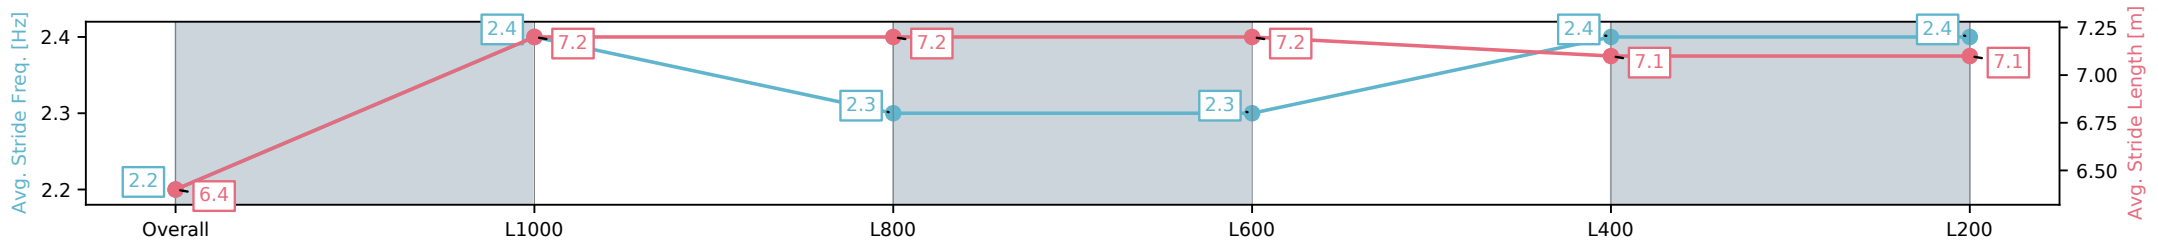

Morphettville SA - Professional

Race 2: Hahn Three-Year-Old Maiden Plate - 1200m

05 November 2024 - 12:26PM

Track Rating: Good 4, Weather: Fine, Rail Position: +9m 1200m-0m, +12m Remainder

Section	Overall	L1000	L800	L600	L400	L200
Section Times	1:11.01 [6] (0:14.14)	0:56.87 [7] (0:10.96)	0:45.91 [8] (0:11.40)	0:34.51 [8] (0:11.64)	0:22.87 [9] (0:11.21)	0:11.66 [5] (0:11.66)
Average Speed [km/h]	51.1	65.7	64.0	62.7	64.5	61.7
Top Speed [km/h]	64.7	67.1	65.5	63.9	65.7	64.1
Avg. Dist. to Rail [m]	4.0	3.4	3.2	2.8	3.5	4.7
Avg. Stride Freq. [Hz]	2.2	2.4	2.3	2.3	2.4	2.4
Avg. Stride Length [m]	6.4	7.2	7.2	7.2	7.1	7.1