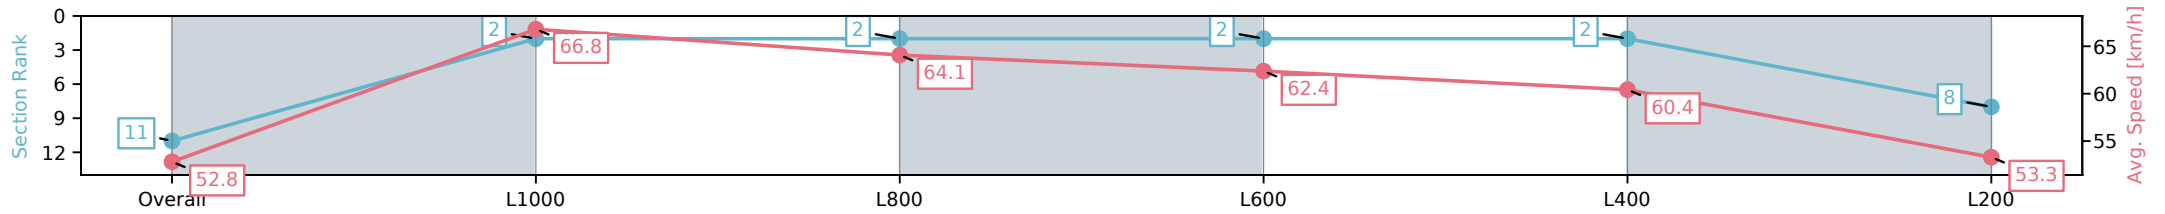

- [ ] Ranking at each section and finish
- :-:- No data available at this section
- NA No data available

Horse/Jockey Name	MYSTIC WONDER/Alana Livesey
Finish Rank	11
Fastest Section Time (Section)	0:10.78 (L1000)
Top Speed [km/h] (Section)	68.0 (Overall)
Race State	Finished

Morphettville SA - Professional

Race 2: Hahn Three-Year-Old Maiden Plate - 1200m

05 November 2024 - 12:26PM

Track Rating: Good 4, Weather: Fine, Rail Position: +9m 1200m-0m, +12m Remainder

Section	Overall	L1000	L800	L600	L400	L200
Section Times	1:13.02 [11] (0:13.65)	0:59.37 [2] (0:10.78)	0:48.59 [2] (0:11.38)	0:37.21 [2] (0:11.73)	0:25.48 [2] (0:11.98)	0:13.50 [8] (0:13.50)
Average Speed [km/h]	52.8	66.8	64.1	62.4	60.4	53.3
Top Speed [km/h]	67.9	68.0	65.8	63.2	62.0	57.6
Avg. Dist. to Rail [m]	7.3	4.3	3.6	3.1	4.6	5.4
Avg. Stride Freq. [Hz]	2.2	2.3	2.2	2.2	2.3	2.2
Avg. Stride Length [m]	6.7	8.1	8.0	7.8	7.4	6.9