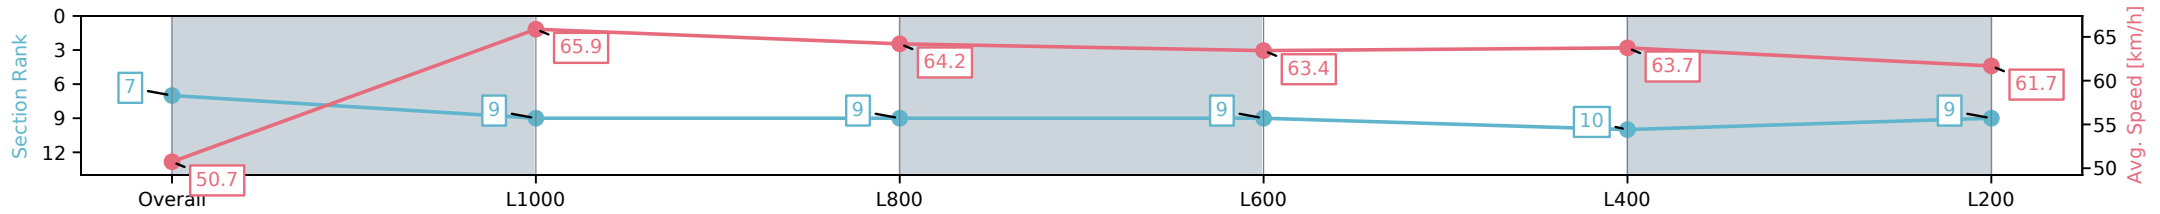

Morphettville SA - Professional

Race 2: Hahn Three-Year-Old Maiden Plate - 1200m

05 November 2024 - 12:26PM

Track Rating: Good 4, Weather: Fine, Rail Position: +9m 1200m-0m, +12m Remainder

Section	Overall	L1000	L800	L600	L400	L200
Section Times	1:11.20 [7] (0:14.21)	0:56.99 [9] (0:10.92)	0:46.07 [9] (0:11.42)	0:34.65 [9] (0:11.59)	0:23.06 [10] (0:11.39)	0:11.67 [9] (0:11.67)
Average Speed [km/h]	50.7	65.9	64.2	63.4	63.7	61.7
Top Speed [km/h]	65.8	67.2	65.3	65.0	64.8	63.6
Avg. Dist. to Rail [m]	8.6	4.5	4.2	4.1	7.8	8.7
Avg. Stride Freq. [Hz]	2.2	2.4	2.3	2.3	2.3	2.3
Avg. Stride Length [m]	6.4	7.5	7.6	7.6	7.6	7.3