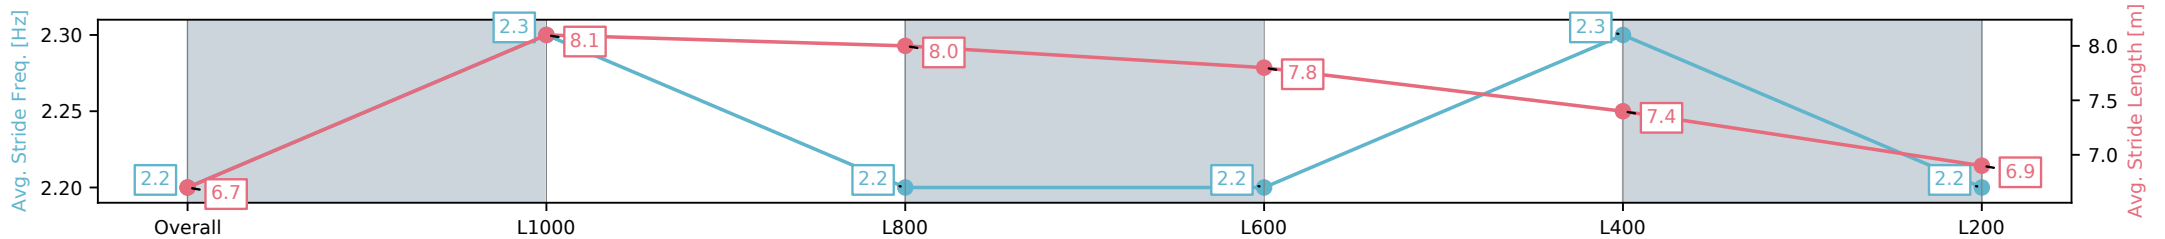

- [ ] Ranking at each section and finish
- :-:- No data available at this section
- NA No data available

Horse/Jockey Name	MYSTIC WONDER/Alana Livesey
Finish Rank	11
Fastest Section Time (Section)	0:10.78 (L1000)
Top Speed [km/h] (Section)	68.0 (Overall)
Race State	Finished

Morphettville SA - Professional

Race 2: Hahn Three-Year-Old Maiden Plate - 1200m

05 November 2024 - 12:26PM

Track Rating: Good 4, Weather: Fine, Rail Position: +9m 1200m-0m, +12m Remainder

Section	Overall	L1000	L800	L600	L400	L200
Section Times	1:13.02 [11] (0:13.65)	0:59.37 [2] (0:10.78)	0:48.59 [2] (0:11.38)	0:37.21 [2] (0:11.73)	0:25.48 [2] (0:11.98)	0:13.50 [8] (0:13.50)
Average Speed [km/h]	52.8	66.8	64.1	62.4	60.4	53.3
Top Speed [km/h]	67.9	68.0	65.8	63.2	62.0	57.6
Avg. Dist. to Rail [m]	7.3	4.3	3.6	3.1	4.6	5.4
Avg. Stride Freq. [Hz]	2.2	2.3	2.2	2.2	2.3	2.2
Avg. Stride Length [m]	6.7	8.1	8.0	7.8	7.4	6.9

- [ ] Ranking at each section and finish
- :-:- No data available at this section
- NA No data available