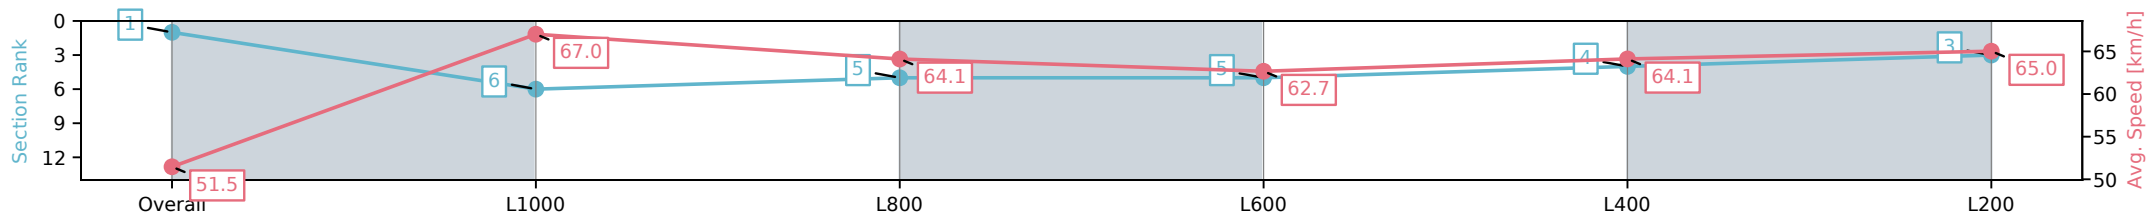

05 November 2024 - 12:26PM

Track Rating: Good 4, Weather: Fine, Rail Position: +9m 1200m-0m, +12m Remainder

Section	Overall	L1000	L800	L600	L400	L200
Section Times	1:10.11 [1] (0:13.99)	0:56.12 [6] (0:10.75)	0:45.37 [5] (0:11.35)	0:34.02 [5] (0:11.64)	0:22.38 [4] (0:11.28)	0:11.10 [3] (0:11.10)
Average Speed [km/h]	51.5	67.0	64.1	62.7	64.1	65.0
Top Speed [km/h]	66.7	68.5	65.1	63.2	65.6	66.3
Avg. Dist. to Rail [m]	7.9	3.9	2.9	2.3	5.3	7.1
Avg. Stride Freq. [Hz]	2.4	2.4	2.4	2.3	2.4	2.4
Avg. Stride Length [m]	6.1	7.6	7.6	7.5	7.6	7.6