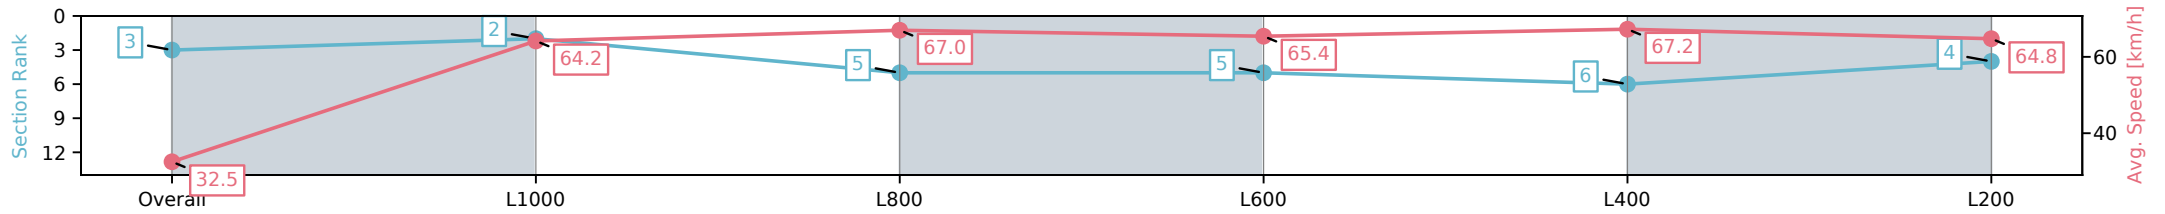

Morphettville SA - Professional

Race 9: Sportsbet Photo Finish Refund Handicap - 1050m

02 November 2024 - 5:31PM

Track Rating: Good 3, Weather: Fine, Rail Position: +9m Entire; Sectional 612m

Section	Overall	L1000	L800	L600	L400	L200
Section Times	1:00.49 [3] (0:05.52)	0:54.97 [2] (0:11.23)	0:43.74 [5] (0:10.82)	0:32.92 [5] (0:11.06)	0:21.86 [6] (0:10.75)	0:11.11 [4] (0:11.11)
Average Speed [km/h]	32.5	64.2	67.0	65.4	67.2	64.8
Top Speed [km/h]	56.6	66.8	68.0	67.0	70.0	67.2
Avg. Dist. to Rail [m]	3.9	2.1	1.4	0.9	3.8	2.9
Avg. Stride Freq. [Hz]	2.2	2.5	2.4	2.4	2.5	2.5
Avg. Stride Length [m]	4.3	7.3	7.6	7.6	7.4	7.2