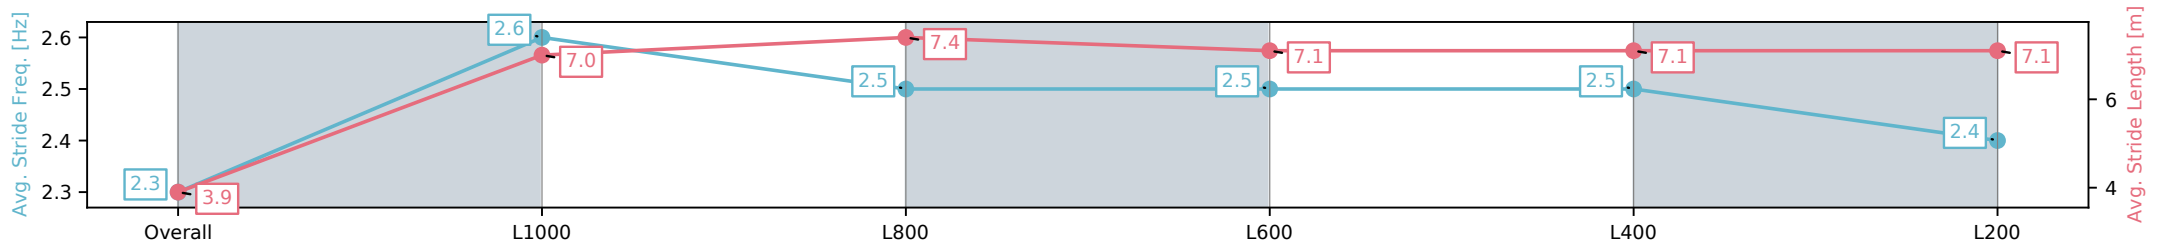

Morphettville SA - Professional

Race 9: Sportsbet Photo Finish Refund Handicap - 1050m

02 November 2024 - 5:31PM

Track Rating: Good 3, Weather: Fine, Rail Position: +9m Entire; Sectional 612m

Section	Overall	L1000	L800	L600	L400	L200
Section Times	1:01.21 [8] (0:05.66)	0:55.55 [6] (0:10.99)	0:44.56 [3] (0:10.61)	0:33.95 [3] (0:11.37)	0:22.58 [5] (0:11.01)	0:11.57 [8] (0:11.56)
Average Speed [km/h]	31.7	65.6	68.1	64.0	65.8	62.2
Top Speed [km/h]	57.7	67.6	69.2	66.1	66.8	64.6
Avg. Dist. to Rail [m]	8.5	5.0	1.2	2.3	4.4	6.1
Avg. Stride Freq. [Hz]	2.3	2.6	2.5	2.5	2.5	2.4
Avg. Stride Length [m]	3.9	7.0	7.4	7.1	7.1	7.1

- [] Ranking at each section and finish
- :-:- No data available at this section
- NA No data available

Horse/Jockey Name	FREE BEER/Jacob Opperman
Finish Rank	9
Fastest Section Time (Section)	0:10.75 (L400)
Top Speed [km/h] (Section)	68.8 (L800)
Race State	Finished