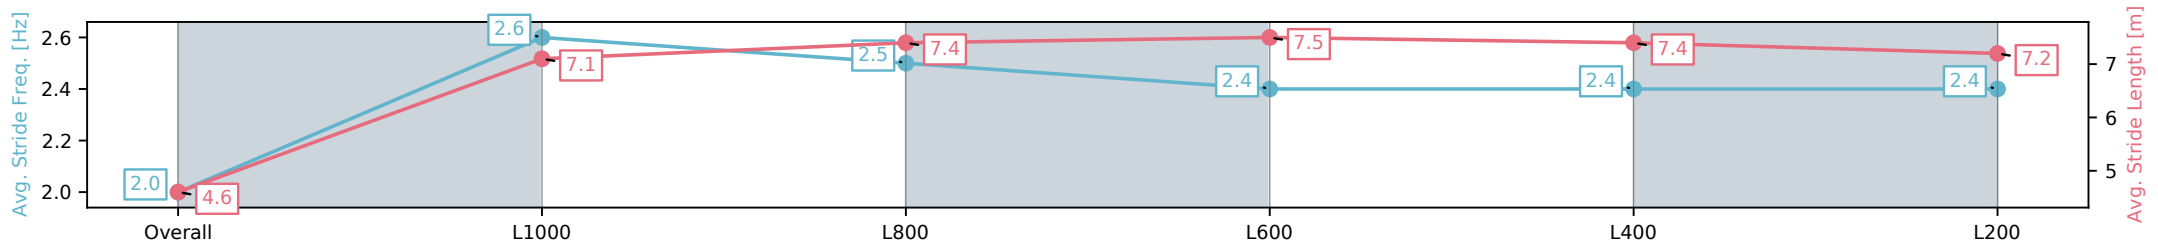

Morphettville SA - Professional

Race 9: Sportsbet Photo Finish Refund Handicap - 1050m

02 November 2024 - 5:31PM

Track Rating: Good 3, Weather: Fine, Rail Position: +9m Entire; Sectional 612m

Section	Overall	L1000	L800	L600	L400	L200
Section Times	1:00.99 [6] (0:05.47)	0:55.52 [1] (0:11.01)	0:44.51 [2] (0:10.74)	0:33.77 [2] (0:10.98)	0:22.79 [1] (0:11.06)	0:11.73 [2] (0:11.73)
Average Speed [km/h]	32.9	65.5	67.4	65.5	65.3	61.4
Top Speed [km/h]	57.1	68.8	68.5	67.3	66.6	64.6
Avg. Dist. to Rail [m]	7.7	5.8	1.9	0.8	1.4	2.0
Avg. Stride Freq. [Hz]	2.0	2.6	2.5	2.4	2.4	2.4
Avg. Stride Length [m]	4.6	7.1	7.4	7.5	7.4	7.2