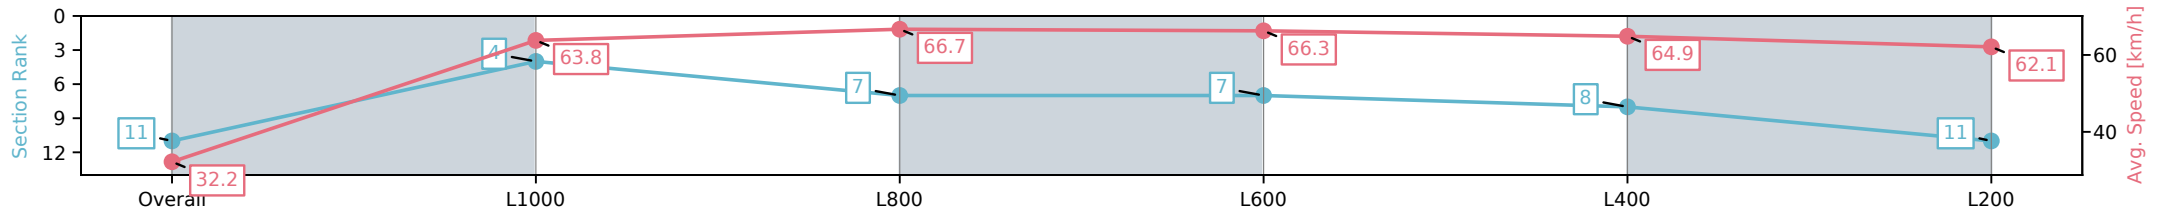

- [] Ranking at each section and finish
- :-:- No data available at this section
- NA No data available

Horse/Jockey Name	HOT OFF/Margaret Collett
Finish Rank	11
Fastest Section Time (Section)	0:10.85 (L800)
Top Speed [km/h] (Section)	70.8 (Overall)
Race State	Finished

Morphettville SA - Professional

Race 9: Sportsbet Photo Finish Refund Handicap - 1050m

02 November 2024 - 5:31PM

Track Rating: Good 3, Weather: Fine, Rail Position: +9m Entire; Sectional 612m

Section	Overall	L1000	L800	L600	L400	L200
Section Times	1:01.55 [11] (0:05.60)	0:55.95 [4] (0:11.28)	0:44.66 [7] (0:10.85)	0:33.81 [7] (0:11.03)	0:22.78 [8] (0:11.18)	0:11.60 [11] (0:11.60)
Average Speed [km/h]	32.2	63.8	66.7	66.3	64.9	62.1
Top Speed [km/h]	55.5	70.8	67.7	68.2	66.1	64.4
Avg. Dist. to Rail [m]	5.0	2.9	1.6	2.7	5.7	6.6
Avg. Stride Freq. [Hz]	2.0	2.6	2.5	2.5	2.4	2.4
Avg. Stride Length [m]	4.5	6.9	7.3	7.5	7.4	7.3

- [] Ranking at each section and finish
- :-:- No data available at this section
- NA No data available