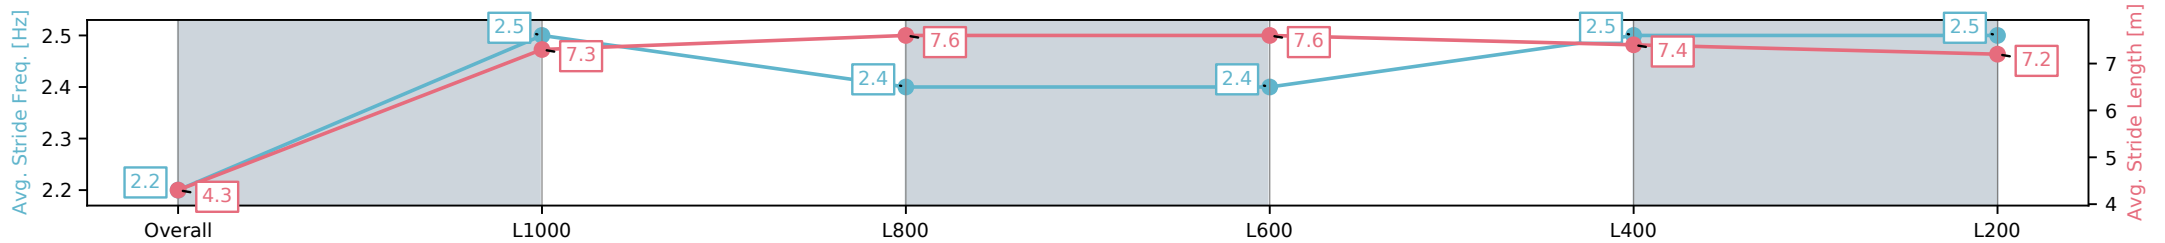

Morphettville SA - Professional

Race 9: Sportsbet Photo Finish Refund Handicap - 1050m

02 November 2024 - 5:31PM

Track Rating: Good 3, Weather: Fine, Rail Position: +9m Entire; Sectional 612m

Section	Overall	L1000	L800	L600	L400	L200
Section Times	1:00.49 [3] (0:05.52)	0:54.97 [2] (0:11.23)	0:43.74 [5] (0:10.82)	0:32.92 [5] (0:11.06)	0:21.86 [6] (0:10.75)	0:11.11 [4] (0:11.11)
Average Speed [km/h]	32.5	64.2	67.0	65.4	67.2	64.8
Top Speed [km/h]	56.6	66.8	68.0	67.0	70.0	67.2
Avg. Dist. to Rail [m]	3.9	2.1	1.4	0.9	3.8	2.9
Avg. Stride Freq. [Hz]	2.2	2.5	2.4	2.4	2.5	2.5
Avg. Stride Length [m]	4.3	7.3	7.6	7.6	7.4	7.2