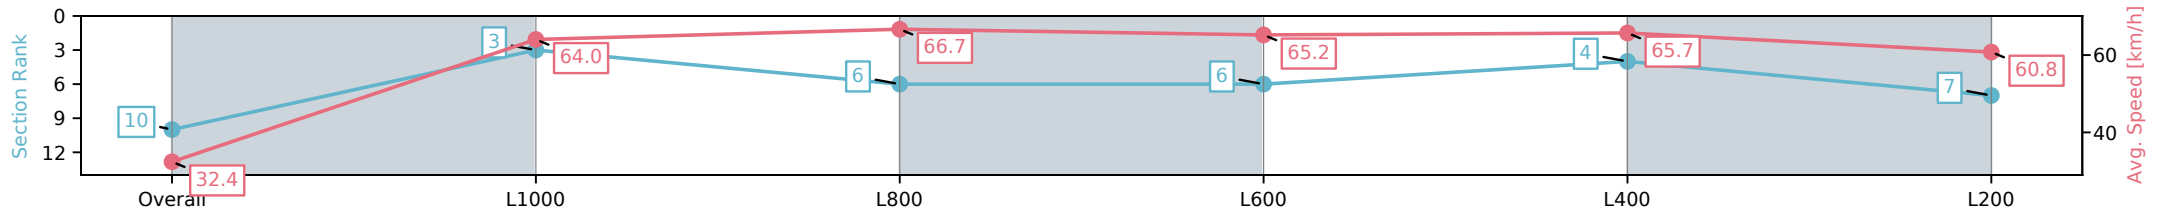

Morphettville SA - Professional

Race 9: Sportsbet Photo Finish Refund Handicap - 1050m

02 November 2024 - 5:31PM

Track Rating: Good 3, Weather: Fine, Rail Position: +9m Entire; Sectional 612m

Section	Overall	L1000	L800	L600	L400	L200
Section Times	1:01.42 [10] (0:05.57)	0:55.84 [3] (0:11.24)	0:44.60 [6] (0:10.81)	0:33.79 [6] (0:11.00)	0:22.79 [4] (0:10.96)	0:11.83 [7] (0:11.83)
Average Speed [km/h]	32.4	64.0	66.7	65.2	65.7	60.8
Top Speed [km/h]	55.2	67.4	67.6	67.4	67.2	64.9
Avg. Dist. to Rail [m]	1.6	0.9	0.4	0.7	1.2	2.8
Avg. Stride Freq. [Hz]	2.1	2.5	2.5	2.4	2.4	2.4
Avg. Stride Length [m]	4.4	7.2	7.5	7.5	7.5	7.2

- [] Ranking at each section and finish
- :-:- No data available at this section
- NA No data available

Horse/Jockey Name	HOT OFF/Margaret Collett
Finish Rank	11
Fastest Section Time (Section)	0:10.85 (L800)
Top Speed [km/h] (Section)	70.8 (Overall)
Race State	Finished