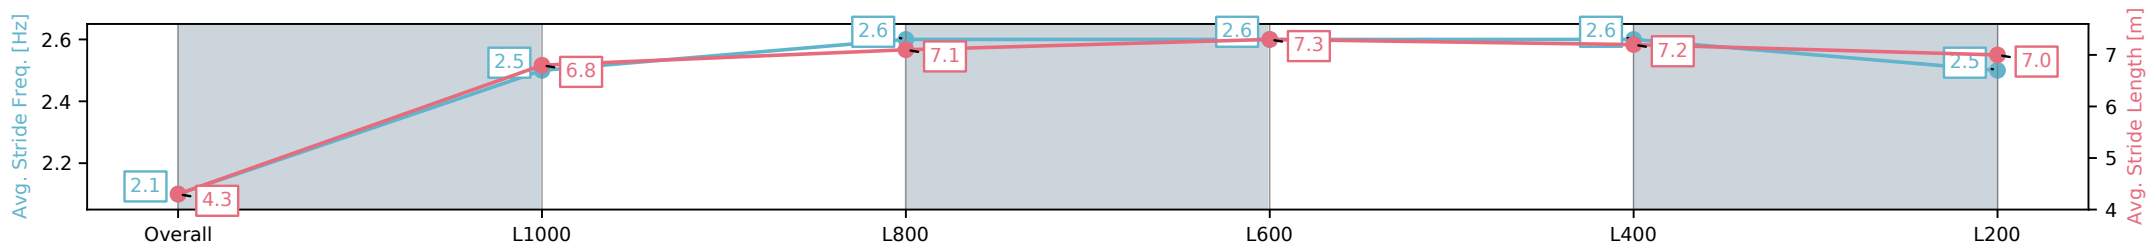

Morphettville SA - Professional

Race 9: Sportsbet Photo Finish Refund Handicap - 1050m

02 November 2024 - 5:31PM

Track Rating: Good 3, Weather: Fine, Rail Position: +9m Entire; Sectional 612m

Section	Overall	L1000	L800	L600	L400	L200
Section Times	1:01.08 [7] (0:05.80)	0:55.28 [9] (0:11.63)	0:43.65 [11] (0:10.85)	0:32.80 [10] (0:10.75)	0:22.05 [10] (0:10.75)	0:11.30 [9] (0:11.30)
Average Speed [km/h]	31.4	61.9	66.4	67.3	67.3	63.7
Top Speed [km/h]	51.7	66.6	68.2	68.3	68.9	66.9
Avg. Dist. to Rail [m]	3.5	1.7	0.4	0.9	4.8	7.7
Avg. Stride Freq. [Hz]	2.1	2.5	2.6	2.6	2.6	2.5
Avg. Stride Length [m]	4.3	6.8	7.1	7.3	7.2	7.0