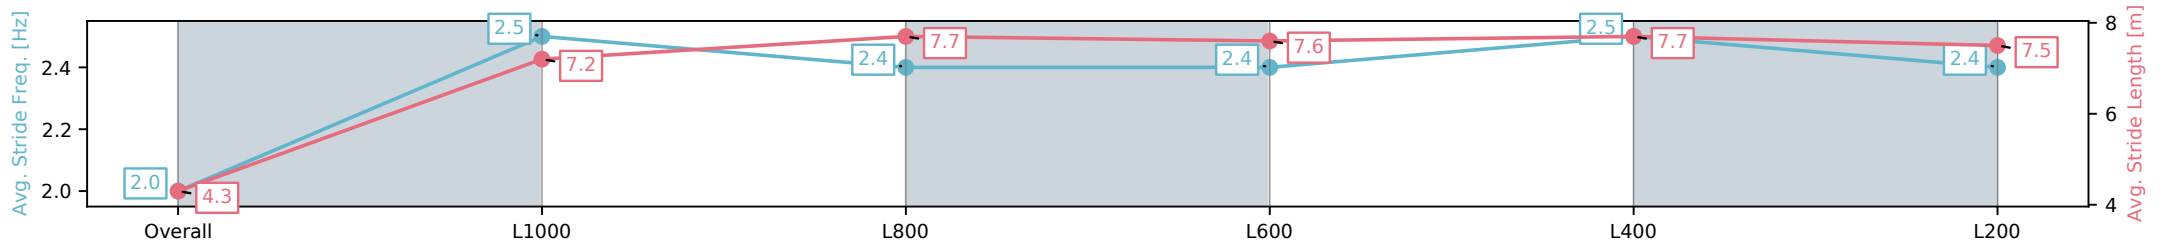

Morphettville SA - Professional

Race 9: Sportsbet Photo Finish Refund Handicap - 1050m

02 November 2024 - 5:31PM

Track Rating: Good 3, Weather: Fine, Rail Position: +9m Entire; Sectional 612m

Section	Overall	L1000	L800	L600	L400	L200
Section Times	1:00.49 [2] (0:05.81)	0:54.68 [10] (0:11.21)	0:43.47 [8] (0:10.78)	0:32.69 [8] (0:10.86)	0:21.83 [7] (0:10.66)	0:11.17 [3] (0:11.17)
Average Speed [km/h]	31.1	64.3	66.9	66.6	67.9	64.5
Top Speed [km/h]	55.1	67.4	68.5	68.4	68.5	67.0
Avg. Dist. to Rail [m]	6.1	1.9	0.8	1.2	4.5	4.0
Avg. Stride Freq. [Hz]	2.0	2.5	2.4	2.4	2.5	2.4
Avg. Stride Length [m]	4.3	7.2	7.7	7.6	7.7	7.5