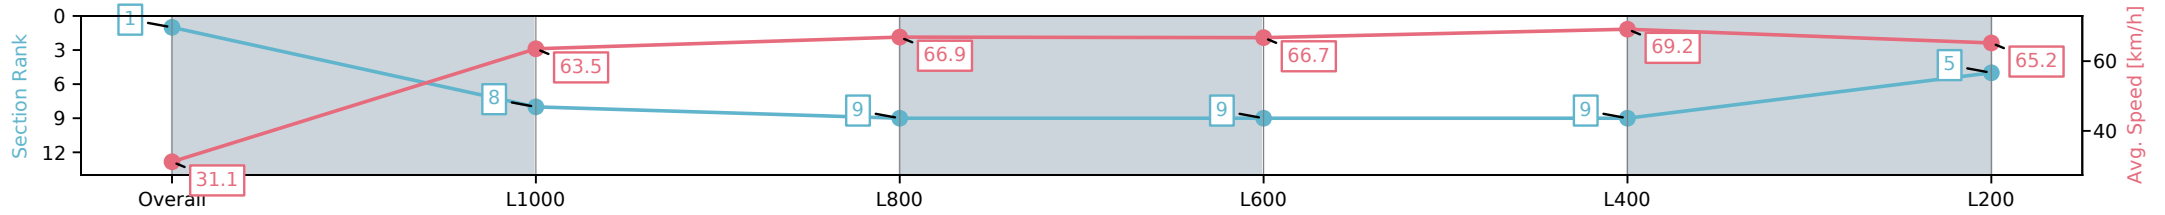

02 November 2024 - 5:31PM

Track Rating: Good 3, Weather: Fine, Rail Position: +9m Entire; Sectional 612m

Section	Overall	L1000	L800	L600	L400	L200
Section Times	1:00.45 [1] (0:05.79)	0:54.66 [8] (0:11.35)	0:43.31 [9] (0:10.81)	0:32.50 [9] (0:10.96)	0:21.54 [9] (0:10.49)	0:11.05 [5] (0:11.05)
Average Speed [km/h]	31.1	63.5	66.9	66.7	69.2	65.2
Top Speed [km/h]	55.3	67.0	68.1	67.9	70.8	68.3
Avg. Dist. to Rail [m]	8.5	3.4	1.4	3.1	6.3	6.9
Avg. Stride Freq. [Hz]	1.9	2.6	2.6	2.5	2.6	2.5
Avg. Stride Length [m]	4.6	6.8	7.3	7.4	7.3	7.1