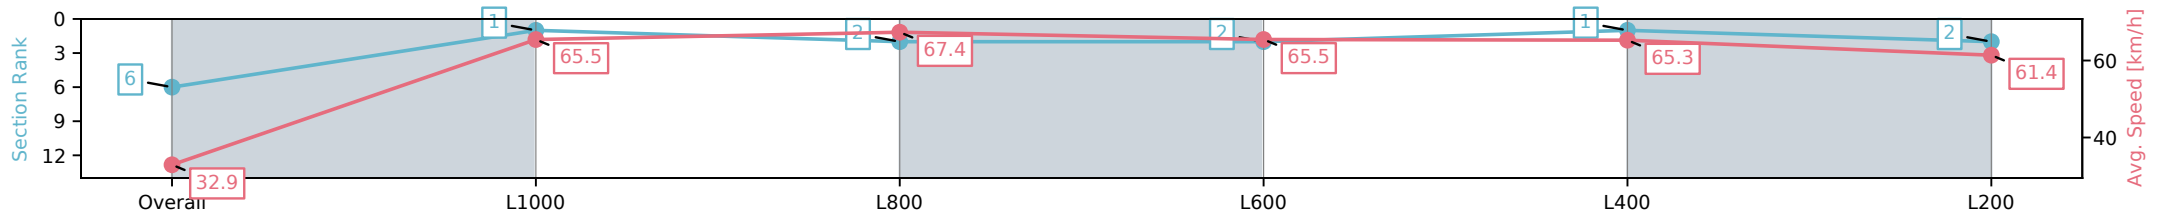

Morphettville SA - Professional

Race 9: Sportsbet Photo Finish Refund Handicap - 1050m

02 November 2024 - 5:31PM

Track Rating: Good 3, Weather: Fine, Rail Position: +9m Entire; Sectional 612m

Section	Overall	L1000	L800	L600	L400	L200
Section Times	1:00.99 [6] (0:05.47)	0:55.52 [1] (0:11.01)	0:44.51 [2] (0:10.74)	0:33.77 [2] (0:10.98)	0:22.79 [1] (0:11.06)	0:11.73 [2] (0:11.73)
Average Speed [km/h]	32.9	65.5	67.4	65.5	65.3	61.4
Top Speed [km/h]	57.1	68.8	68.5	67.3	66.6	64.6
Avg. Dist. to Rail [m]	7.7	5.8	1.9	0.8	1.4	2.0
Avg. Stride Freq. [Hz]	2.0	2.6	2.5	2.4	2.4	2.4
Avg. Stride Length [m]	4.6	7.1	7.4	7.5	7.4	7.2