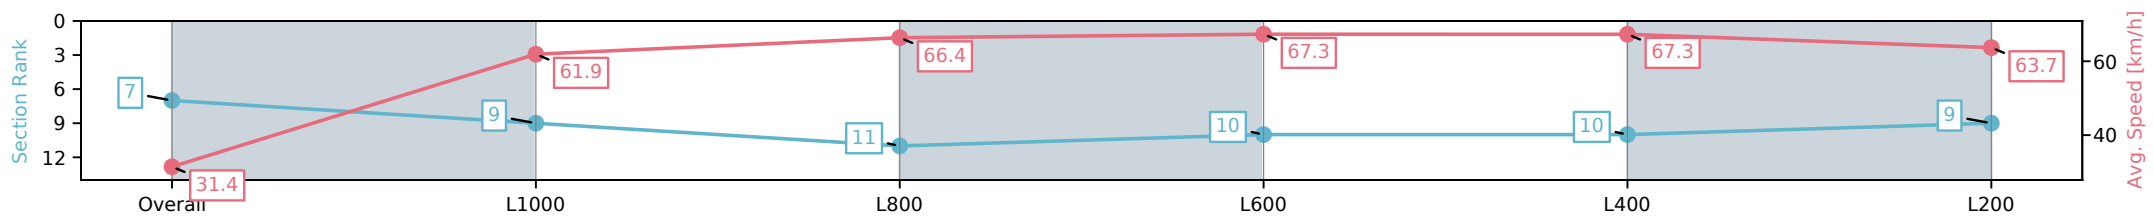

Morphettville SA - Professional

Race 9: Sportsbet Photo Finish Refund Handicap - 1050m

02 November 2024 - 5:31PM

Track Rating: Good 3, Weather: Fine, Rail Position: +9m Entire; Sectional 612m

Section	Overall	L1000	L800	L600	L400	L200
Section Times	1:01.08 [7] (0:05.80)	0:55.28 [9] (0:11.63)	0:43.65 [11] (0:10.85)	0:32.80 [10] (0:10.75)	0:22.05 [10] (0:10.75)	0:11.30 [9] (0:11.30)
Average Speed [km/h]	31.4	61.9	66.4	67.3	67.3	63.7
Top Speed [km/h]	51.7	66.6	68.2	68.3	68.9	66.9
Avg. Dist. to Rail [m]	3.5	1.7	0.4	0.9	4.8	7.7
Avg. Stride Freq. [Hz]	2.1	2.5	2.6	2.6	2.6	2.5
Avg. Stride Length [m]	4.3	6.8	7.1	7.3	7.2	7.0