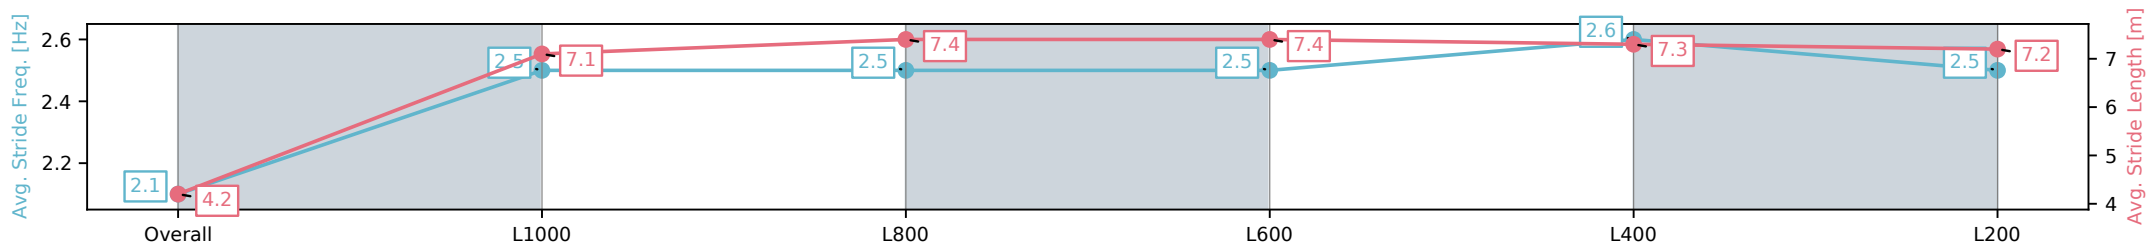

- [] Ranking at each section and finish
- :-:- No data available at this section
- NA No data available

Horse/Jockey Name	FREE BEER/Jacob Opperman
Finish Rank	9
Fastest Section Time (Section)	0:10.75 (L400)
Top Speed [km/h] (Section)	68.8 (L800)
Race State	Finished

Morphettville SA - Professional

Race 9: Sportsbet Photo Finish Refund Handicap - 1050m

02 November 2024 - 5:31PM

Track Rating: Good 3, Weather: Fine, Rail Position: +9m Entire; Sectional 612m

Section	Overall	L1000	L800	L600	L400	L200
Section Times	1:01.26 [9] (0:05.82)	0:55.44 [11] (0:11.49)	0:43.95 [10] (0:10.98)	0:32.97 [11] (0:10.84)	0:22.13 [11] (0:10.75)	0:11.38 [10] (0:11.38)
Average Speed [km/h]	30.9	62.7	66.4	67.9	67.5	63.3
Top Speed [km/h]	53.3	66.5	68.1	68.8	68.7	66.2
Avg. Dist. to Rail [m]	9.9	4.5	2.8	4.3	7.1	8.5
Avg. Stride Freq. [Hz]	2.1	2.5	2.5	2.5	2.6	2.5
Avg. Stride Length [m]	4.2	7.1	7.4	7.4	7.3	7.2