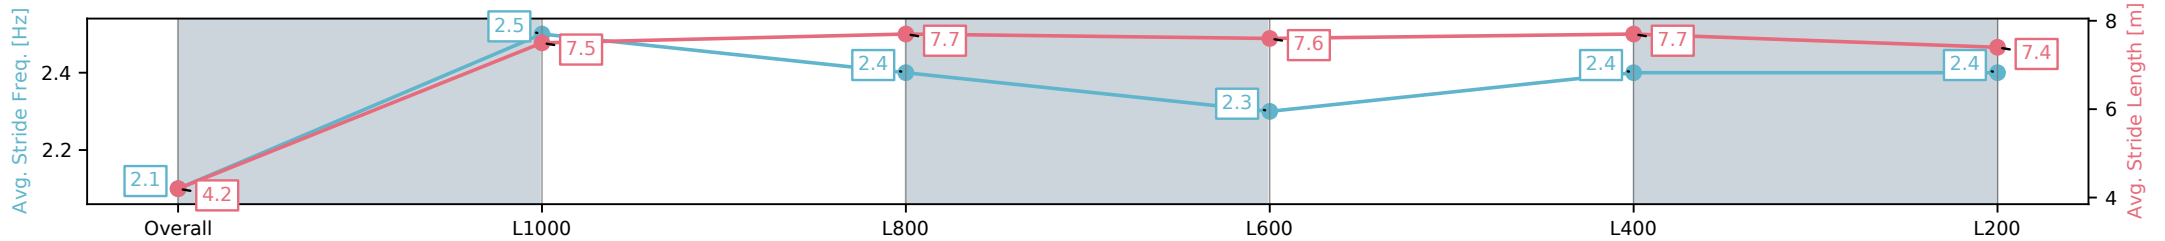

Morphettville SA - Professional

Race 9: Sportsbet Photo Finish Refund Handicap - 1050m

02 November 2024 - 5:31PM

Track Rating: Good 3, Weather: Fine, Rail Position: +9m Entire; Sectional 612m

Section	Overall	L1000	L800	L600	L400	L200
Section Times	1:00.97 [4] (0:05.75)	0:55.22 [7] (0:10.93)	0:44.29 [4] (0:10.68)	0:33.61 [4] (0:11.16)	0:22.45 [3] (0:10.88)	0:11.57 [6] (0:11.56)
Average Speed [km/h]	31.8	65.9	66.8	64.1	66.0	62.3
Top Speed [km/h]	57.9	68.2	68.2	65.0	67.3	65.3
Avg. Dist. to Rail [m]	3.7	1.4	1.8	1.6	0.9	2.2
Avg. Stride Freq. [Hz]	2.1	2.5	2.4	2.3	2.4	2.4
Avg. Stride Length [m]	4.2	7.5	7.7	7.6	7.7	7.4