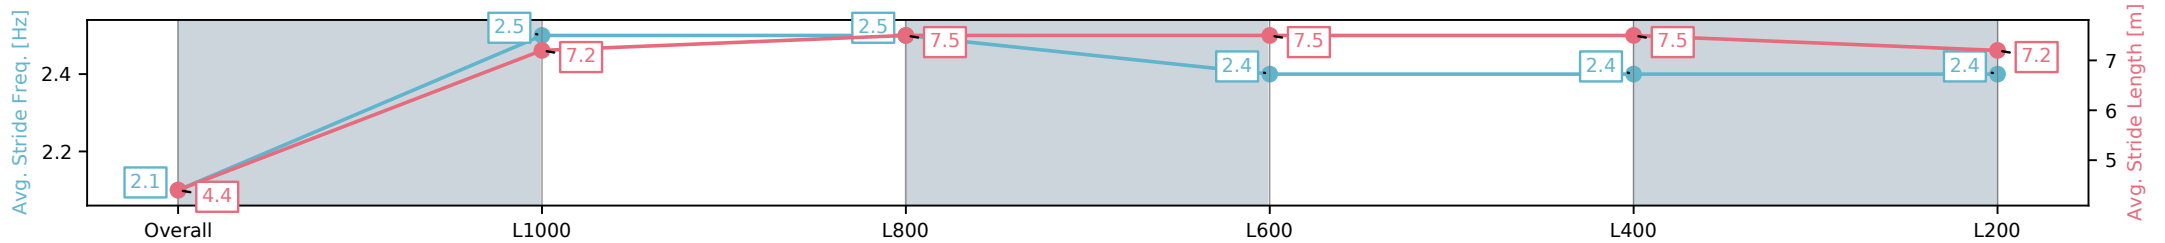

Morphettville SA - Professional

Race 9: Sportsbet Photo Finish Refund Handicap - 1050m

02 November 2024 - 5:31PM

Track Rating: Good 3, Weather: Fine, Rail Position: +9m Entire; Sectional 612m

Section	Overall	L1000	L800	L600	L400	L200
Section Times	1:01.42 [10] (0:05.57)	0:55.84 [3] (0:11.24)	0:44.60 [6] (0:10.81)	0:33.79 [6] (0:11.00)	0:22.79 [4] (0:10.96)	0:11.83 [7] (0:11.83)
Average Speed [km/h]	32.4	64.0	66.7	65.2	65.7	60.8
Top Speed [km/h]	55.2	67.4	67.6	67.4	67.2	64.9
Avg. Dist. to Rail [m]	1.6	0.9	0.4	0.7	1.2	2.8
Avg. Stride Freq. [Hz]	2.1	2.5	2.5	2.4	2.4	2.4
Avg. Stride Length [m]	4.4	7.2	7.5	7.5	7.5	7.2

- [] Ranking at each section and finish
- :-:- No data available at this section
- NA No data available

Horse/Jockey Name	HOT OFF/Margaret Collett
Finish Rank	11
Fastest Section Time (Section)	0:10.85 (L800)
Top Speed [km/h] (Section)	70.8 (Overall)
Race State	Finished