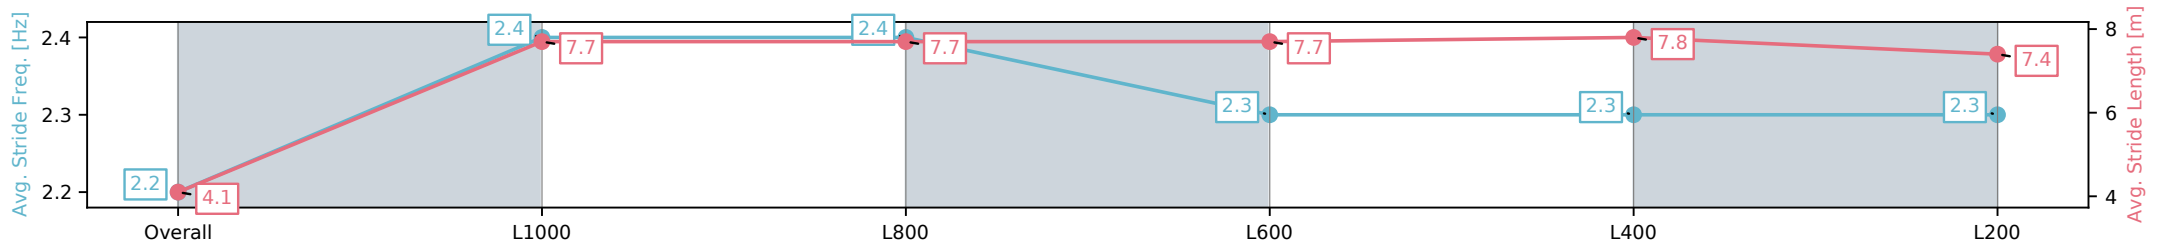

Morphettville SA - Professional

Race 9: Sportsbet Photo Finish Refund Handicap - 1050m

02 November 2024 - 5:31PM

Track Rating: Good 3, Weather: Fine, Rail Position: +9m Entire; Sectional 612m

Section	Overall	L1000	L800	L600	L400	L200
Section Times	1:00.98 [5] (0:05.65)	0:55.33 [5] (0:10.83)	0:44.50 [1] (0:10.65)	0:33.85 [1] (0:11.12)	0:22.73 [2] (0:11.00)	0:11.73 [1] (0:11.73)
Average Speed [km/h]	32.0	66.4	67.0	64.1	65.3	61.4
Top Speed [km/h]	59.3	69.1	68.3	65.2	67.5	64.5
Avg. Dist. to Rail [m]	1.6	0.8	2.1	2.0	1.5	0.4
Avg. Stride Freq. [Hz]	2.2	2.4	2.4	2.3	2.3	2.3
Avg. Stride Length [m]	4.1	7.7	7.7	7.7	7.8	7.4