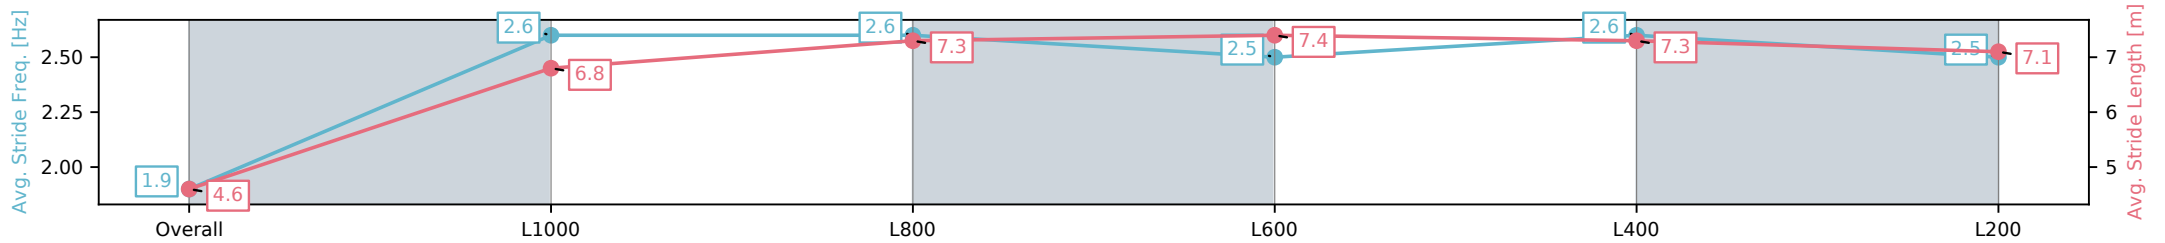

02 November 2024 - 5:31PM

Track Rating: Good 3, Weather: Fine, Rail Position: +9m Entire; Sectional 612m

Section	Overall	L1000	L800	L600	L400	L200
Section Times	1:00.45 [1] (0:05.79)	0:54.66 [8] (0:11.35)	0:43.31 [9] (0:10.81)	0:32.50 [9] (0:10.96)	0:21.54 [9] (0:10.49)	0:11.05 [5] (0:11.05)
Average Speed [km/h]	31.1	63.5	66.9	66.7	69.2	65.2
Top Speed [km/h]	55.3	67.0	68.1	67.9	70.8	68.3
Avg. Dist. to Rail [m]	8.5	3.4	1.4	3.1	6.3	6.9
Avg. Stride Freq. [Hz]	1.9	2.6	2.6	2.5	2.6	2.5
Avg. Stride Length [m]	4.6	6.8	7.3	7.4	7.3	7.1