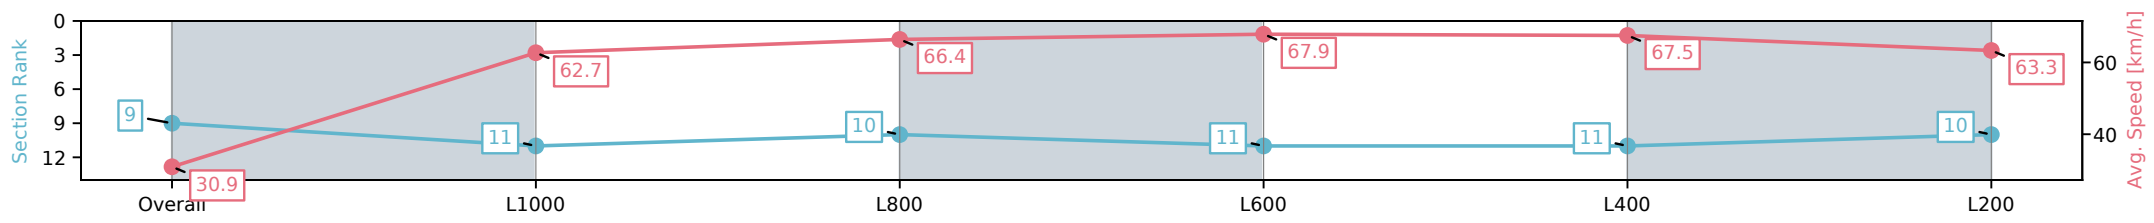

Morphettville SA - Professional

Race 9: Sportsbet Photo Finish Refund Handicap - 1050m

02 November 2024 - 5:31PM

Track Rating: Good 3, Weather: Fine, Rail Position: +9m Entire; Sectional 612m

Section	Overall	L1000	L800	L600	L400	L200
Section Times	1:01.26 [9] (0:05.82)	0:55.44 [11] (0:11.49)	0:43.95 [10] (0:10.98)	0:32.97 [11] (0:10.84)	0:22.13 [11] (0:10.75)	0:11.38 [10] (0:11.38)
Average Speed [km/h]	30.9	62.7	66.4	67.9	67.5	63.3
Top Speed [km/h]	53.3	66.5	68.1	68.8	68.7	66.2
Avg. Dist. to Rail [m]	9.9	4.5	2.8	4.3	7.1	8.5
Avg. Stride Freq. [Hz]	2.1	2.5	2.5	2.5	2.6	2.5
Avg. Stride Length [m]	4.2	7.1	7.4	7.4	7.3	7.2