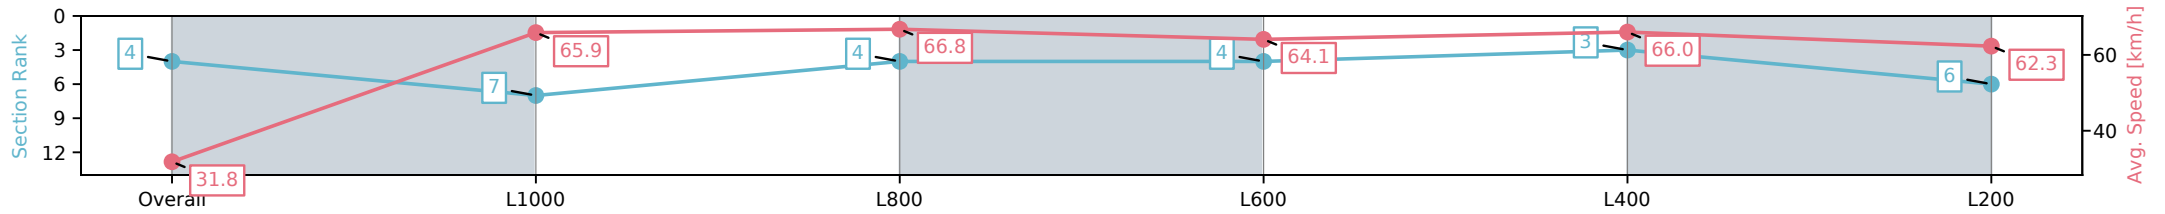

Morphettville SA - Professional

Race 9: Sportsbet Photo Finish Refund Handicap - 1050m

02 November 2024 - 5:31PM

Track Rating: Good 3, Weather: Fine, Rail Position: +9m Entire; Sectional 612m

Section	Overall	L1000	L800	L600	L400	L200
Section Times	1:00.97 [4] (0:05.75)	0:55.22 [7] (0:10.93)	0:44.29 [4] (0:10.68)	0:33.61 [4] (0:11.16)	0:22.45 [3] (0:10.88)	0:11.57 [6] (0:11.56)
Average Speed [km/h]	31.8	65.9	66.8	64.1	66.0	62.3
Top Speed [km/h]	57.9	68.2	68.2	65.0	67.3	65.3
Avg. Dist. to Rail [m]	3.7	1.4	1.8	1.6	0.9	2.2
Avg. Stride Freq. [Hz]	2.1	2.5	2.4	2.3	2.4	2.4
Avg. Stride Length [m]	4.2	7.5	7.7	7.6	7.7	7.4