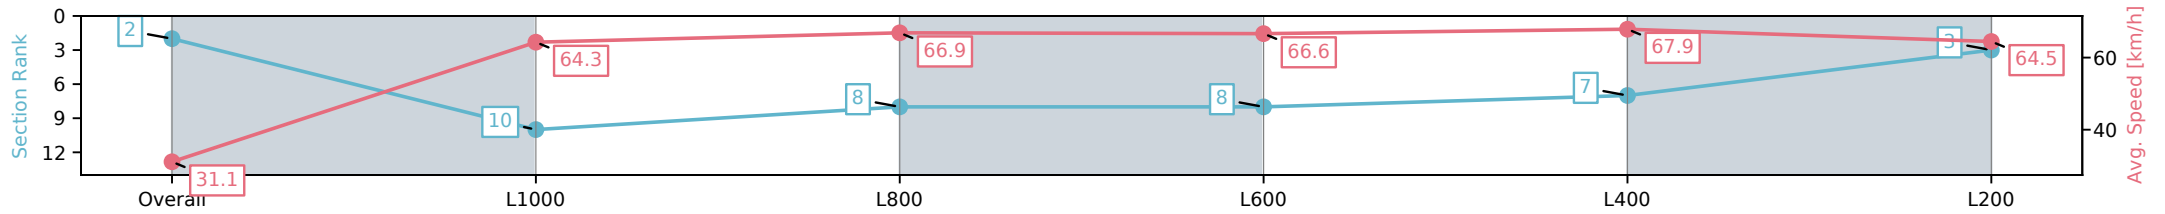

Morphettville SA - Professional

Race 9: Sportsbet Photo Finish Refund Handicap - 1050m

02 November 2024 - 5:31PM

Track Rating: Good 3, Weather: Fine, Rail Position: +9m Entire; Sectional 612m

Section	Overall	L1000	L800	L600	L400	L200
Section Times	1:00.49 [2] (0:05.81)	0:54.68 [10] (0:11.21)	0:43.47 [8] (0:10.78)	0:32.69 [8] (0:10.86)	0:21.83 [7] (0:10.66)	0:11.17 [3] (0:11.17)
Average Speed [km/h]	31.1	64.3	66.9	66.6	67.9	64.5
Top Speed [km/h]	55.1	67.4	68.5	68.4	68.5	67.0
Avg. Dist. to Rail [m]	6.1	1.9	0.8	1.2	4.5	4.0
Avg. Stride Freq. [Hz]	2.0	2.5	2.4	2.4	2.5	2.4
Avg. Stride Length [m]	4.3	7.2	7.7	7.6	7.7	7.5