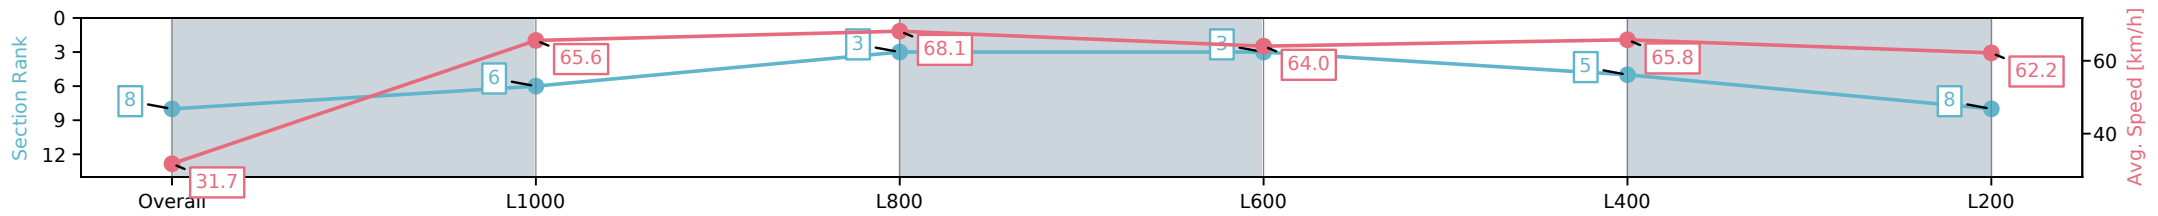

Morphettville SA - Professional

Race 9: Sportsbet Photo Finish Refund Handicap - 1050m

02 November 2024 - 5:31PM

Track Rating: Good 3, Weather: Fine, Rail Position: +9m Entire; Sectional 612m

Section	Overall	L1000	L800	L600	L400	L200
Section Times	1:01.21 [8] (0:05.66)	0:55.55 [6] (0:10.99)	0:44.56 [3] (0:10.61)	0:33.95 [3] (0:11.37)	0:22.58 [5] (0:11.01)	0:11.57 [8] (0:11.56)
Average Speed [km/h]	31.7	65.6	68.1	64.0	65.8	62.2
Top Speed [km/h]	57.7	67.6	69.2	66.1	66.8	64.6
Avg. Dist. to Rail [m]	8.5	5.0	1.2	2.3	4.4	6.1
Avg. Stride Freq. [Hz]	2.3	2.6	2.5	2.5	2.5	2.4
Avg. Stride Length [m]	3.9	7.0	7.4	7.1	7.1	7.1