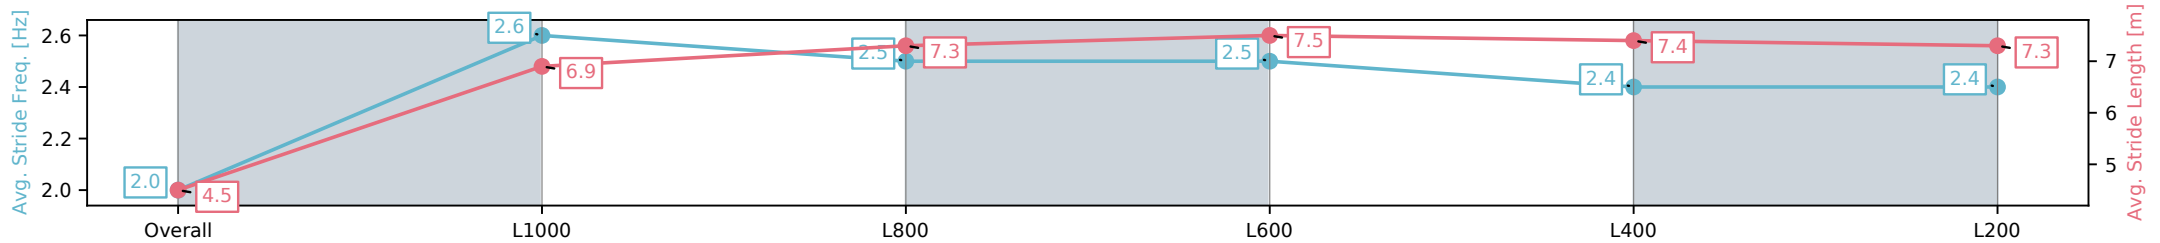

- [] Ranking at each section and finish
- :-:- No data available at this section
- NA No data available

Horse/Jockey Name	HOT OFF/Margaret Collett
Finish Rank	11
Fastest Section Time (Section)	0:10.85 (L800)
Top Speed [km/h] (Section)	70.8 (Overall)
Race State	Finished

Morphettville SA - Professional

Race 9: Sportsbet Photo Finish Refund Handicap - 1050m

02 November 2024 - 5:31PM

Track Rating: Good 3, Weather: Fine, Rail Position: +9m Entire; Sectional 612m

Section	Overall	L1000	L800	L600	L400	L200
Section Times	1:01.55 [11] (0:05.60)	0:55.95 [4] (0:11.28)	0:44.66 [7] (0:10.85)	0:33.81 [7] (0:11.03)	0:22.78 [8] (0:11.18)	0:11.60 [11] (0:11.60)
Average Speed [km/h]	32.2	63.8	66.7	66.3	64.9	62.1
Top Speed [km/h]	55.5	70.8	67.7	68.2	66.1	64.4
Avg. Dist. to Rail [m]	5.0	2.9	1.6	2.7	5.7	6.6
Avg. Stride Freq. [Hz]	2.0	2.6	2.5	2.5	2.4	2.4
Avg. Stride Length [m]	4.5	6.9	7.3	7.5	7.4	7.3

- [] Ranking at each section and finish
- :-:- No data available at this section
- NA No data available