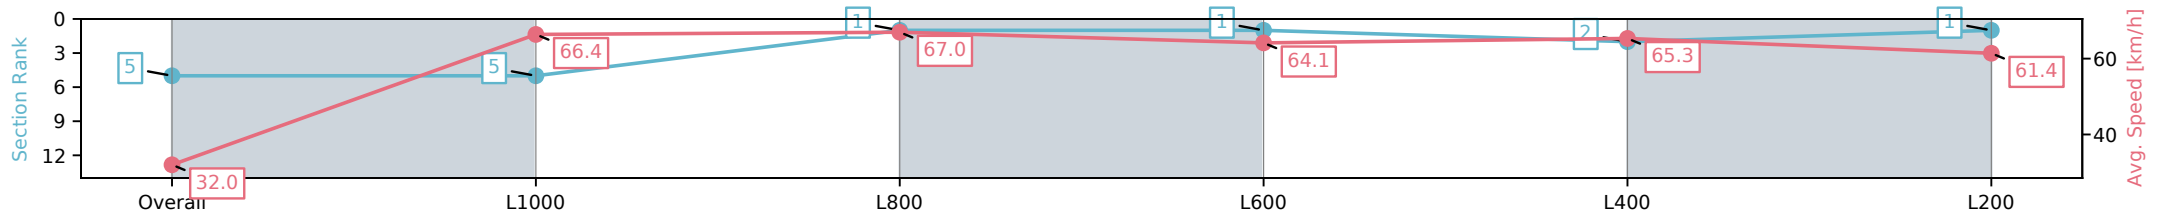

Morphettville SA - Professional

Race 9: Sportsbet Photo Finish Refund Handicap - 1050m

02 November 2024 - 5:31PM

Track Rating: Good 3, Weather: Fine, Rail Position: +9m Entire; Sectional 612m

Section	Overall	L1000	L800	L600	L400	L200
Section Times	1:00.98 [5] (0:05.65)	0:55.33 [5] (0:10.83)	0:44.50 [1] (0:10.65)	0:33.85 [1] (0:11.12)	0:22.73 [2] (0:11.00)	0:11.73 [1] (0:11.73)
Average Speed [km/h]	32.0	66.4	67.0	64.1	65.3	61.4
Top Speed [km/h]	59.3	69.1	68.3	65.2	67.5	64.5
Avg. Dist. to Rail [m]	1.6	0.8	2.1	2.0	1.5	0.4
Avg. Stride Freq. [Hz]	2.2	2.4	2.4	2.3	2.3	2.3
Avg. Stride Length [m]	4.1	7.7	7.7	7.7	7.8	7.4