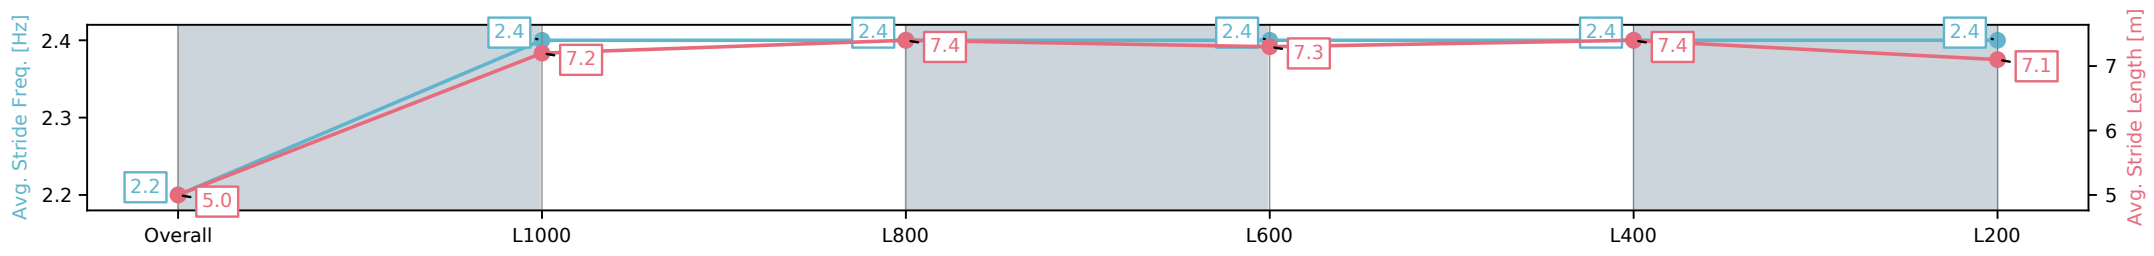

Horse/Jockey Name	THE GREAT BABY/Kayla Crowther
Finish Rank	6
Fastest Section Time (Section)	0:10.89 (L1000)
Top Speed [km/h] (Section)	67.4 (Overall)
Race State	Finished

Morphettville SA - Professional
Race 8: Sportsbet Nobody Does it Better Handicap (Heat of Sportsbet Gytrash Series) - 1100m

02 November 2024 - 4:43PM

Track Rating: Good 3, Weather: Fine, Rail Position: +9m Entire; Sectional 612m

Section	Overall	L1000	L800	L600	L400	L200
Section Times	1:04.15 [6] (0:09.04)	0:55.11 [5] (0:10.89)	0:44.22 [3] (0:10.89)	0:33.33 [2] (0:10.98)	0:22.35 [2] (0:10.97)	0:11.38 [5] (0:11.38)
Average Speed [km/h]	40.3	65.7	66.0	65.4	65.7	63.2
Top Speed [km/h]	67.0	67.4	67.0	66.3	66.1	65.9
Avg. Dist. to Rail [m]	2.8	0.5	0.2	0.4	0.8	1.3
Avg. Stride Freq. [Hz]	2.2	2.4	2.4	2.4	2.4	2.4
Avg. Stride Length [m]	5.0	7.2	7.4	7.3	7.4	7.1

[ ] Ranking at each section and finish
-:-:- No data available at this section
NA No data available