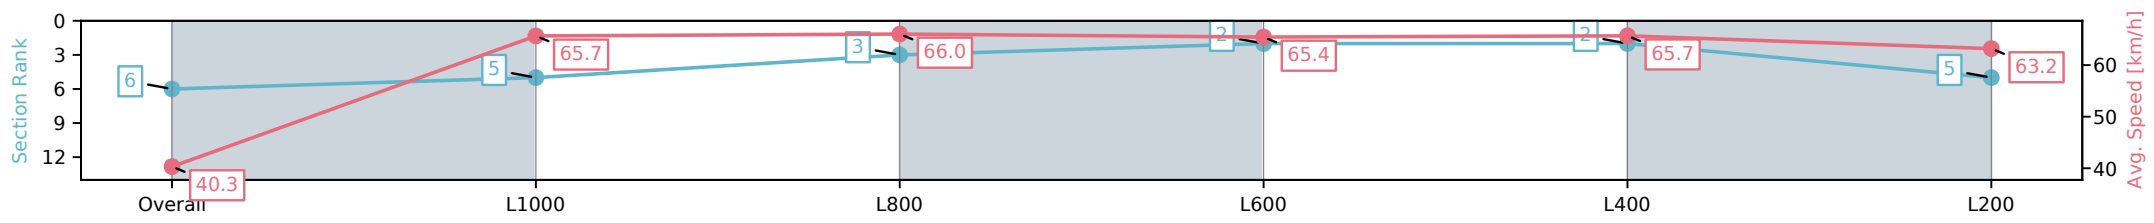

Horse/Jockey Name	THE GREAT BABY/Kayla Crowther
Finish Rank	6
Fastest Section Time (Section)	0:10.89 (L1000)
Top Speed [km/h] (Section)	67.4 (Overall)
Race State	Finished

Morphettville SA - Professional
Race 8: Sportsbet Nobody Does it Better Handicap (Heat of Sportsbet Gytrash Series) - 1100m

02 November 2024 - 4:43PM

Track Rating: Good 3, Weather: Fine, Rail Position: +9m Entire; Sectional 612m

Section	Overall	L1000	L800	L600	L400	L200
Section Times	1:04.15 [6] (0:09.04)	0:55.11 [5] (0:10.89)	0:44.22 [3] (0:10.89)	0:33.33 [2] (0:10.98)	0:22.35 [2] (0:10.97)	0:11.38 [5] (0:11.38)
Average Speed [km/h]	40.3	65.7	66.0	65.4	65.7	63.2
Top Speed [km/h]	67.0	67.4	67.0	66.3	66.1	65.9
Avg. Dist. to Rail [m]	2.8	0.5	0.2	0.4	0.8	1.3
Avg. Stride Freq. [Hz]	2.2	2.4	2.4	2.4	2.4	2.4
Avg. Stride Length [m]	5.0	7.2	7.4	7.3	7.4	7.1

[ ] Ranking at each section and finish
-:-:- No data available at this section
NA No data available