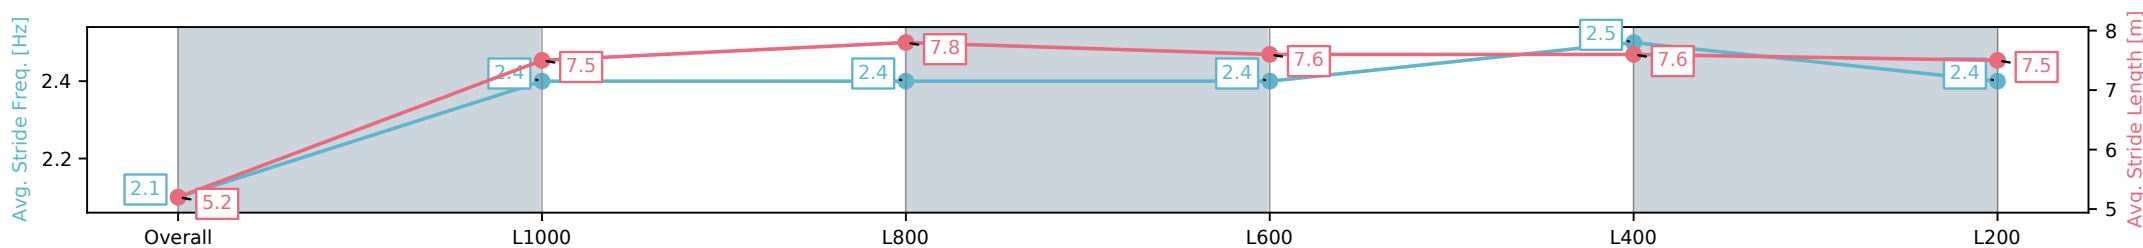

Section	Overall	L1000	L800	L600	L400	L200
Section Times	1:03.79 [2] (0:09.22)	0:54.57 [8] (0:10.97)	0:43.60 [6] (0:10.97)	0:32.63 [6] (0:10.87)	0:21.76 [6] (0:10.56)	0:11.19 [2] (0:11.19)
Average Speed [km/h]	39.0	65.6	65.9	66.7	68.2	64.4
Top Speed [km/h]	61.6	67.9	67.0	68.6	68.9	67.2
Avg. Dist. to Rail [m]	7.1	2.5	1.1	1.2	3.4	5.5
Avg. Stride Freq. [Hz]	2.1	2.4	2.4	2.4	2.5	2.4
Avg. Stride Length [m]	5.2	7.5	7.8	7.6	7.6	7.5