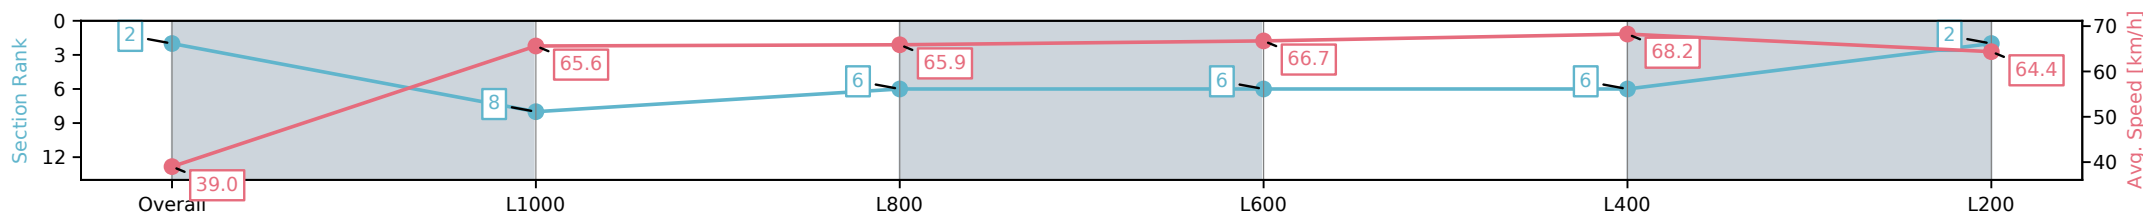

Section	Overall	L1000	L800	L600	L400	L200
Section Times	1:03.79 [2] (0:09.22)	0:54.57 [8] (0:10.97)	0:43.60 [6] (0:10.97)	0:32.63 [6] (0:10.87)	0:21.76 [6] (0:10.56)	0:11.19 [2] (0:11.19)
Average Speed [km/h]	39.0	65.6	65.9	66.7	68.2	64.4
Top Speed [km/h]	61.6	67.9	67.0	68.6	68.9	67.2
Avg. Dist. to Rail [m]	7.1	2.5	1.1	1.2	3.4	5.5
Avg. Stride Freq. [Hz]	2.1	2.4	2.4	2.4	2.5	2.4
Avg. Stride Length [m]	5.2	7.5	7.8	7.6	7.6	7.5