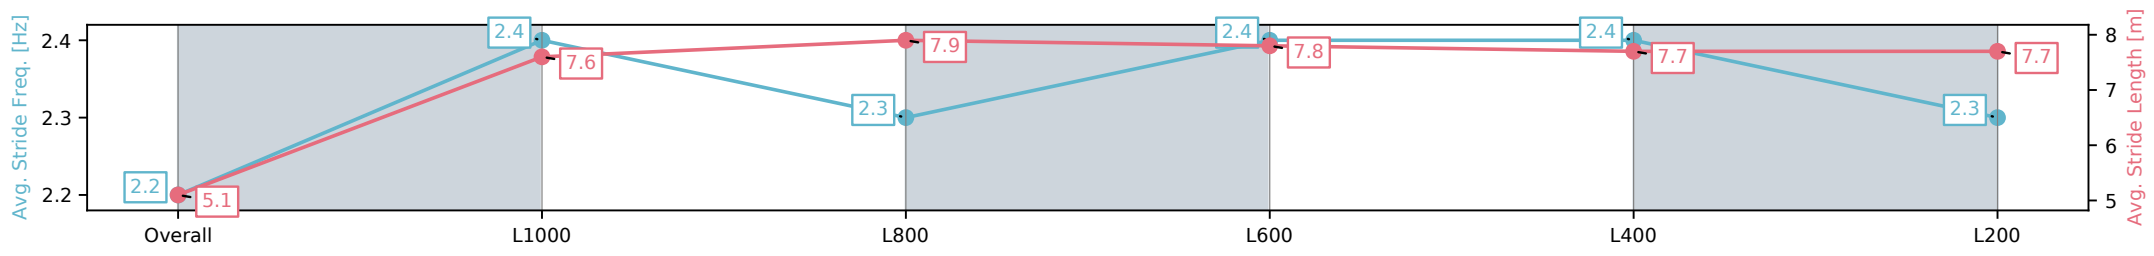

Horse/Jockey Name	DEEPFLOAT DIVA/Manoel Nunes
Finish Rank	3
Fastest Section Time (Section)	0:10.76 (L400)
Top Speed [km/h] (Section)	68.9 (L600)
Race State	Finished

Morphettville SA - Professional
Race 8: Sportsbet Nobody Does it Better Handicap (Heat of Sportsbet Gytrash Series) - 1100m

02 November 2024 - 4:43PM

Track Rating: Good 3, Weather: Fine, Rail Position: +9m Entire; Sectional 612m

Section	Overall	L1000	L800	L600	L400	L200
Section Times	1:03.94 [3] (0:09.00)	0:54.94 [4] (0:11.03)	0:43.91 [4] (0:11.00)	0:32.91 [4] (0:10.87)	0:22.04 [4] (0:10.76)	0:11.28 [3] (0:11.28)
Average Speed [km/h]	39.9	65.3	65.6	66.3	67.1	63.8
Top Speed [km/h]	60.9	67.7	66.6	67.1	68.9	66.4
Avg. Dist. to Rail [m]	6.5	3.1	0.8	0.4	2.9	4.7
Avg. Stride Freq. [Hz]	2.2	2.4	2.3	2.4	2.4	2.3
Avg. Stride Length [m]	5.1	7.6	7.9	7.8	7.7	7.7

[ ] Ranking at each section and finish
-:-:- No data available at this section
NA No data available