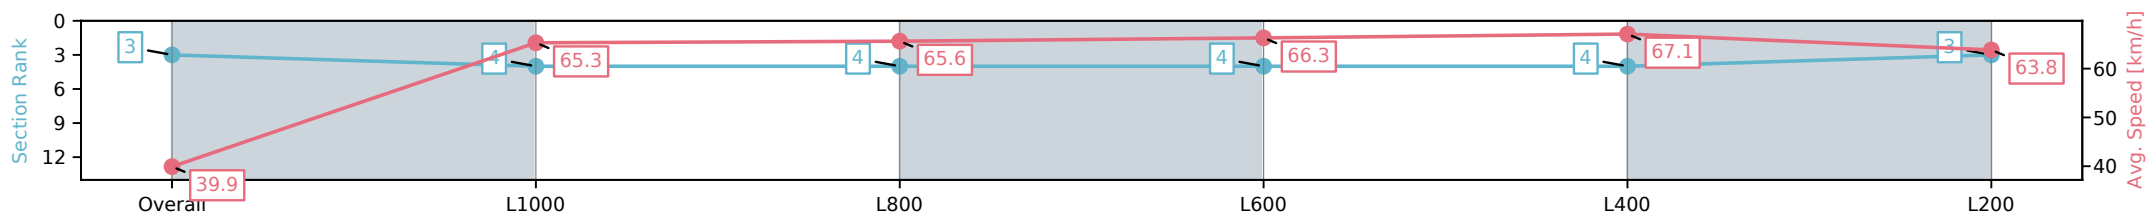

Horse/Jockey Name	DEEPFLOAT DIVA/Manoel Nunes
Finish Rank	3
Fastest Section Time (Section)	0:10.76 (L400)
Top Speed [km/h] (Section)	68.9 (L600)
Race State	Finished

Morphettville SA - Professional
Race 8: Sportsbet Nobody Does it Better Handicap (Heat of Sportsbet Gytrash Series) - 1100m

02 November 2024 - 4:43PM

Track Rating: Good 3, Weather: Fine, Rail Position: +9m Entire; Sectional 612m

Section	Overall	L1000	L800	L600	L400	L200
Section Times	1:03.94 [3] (0:09.00)	0:54.94 [4] (0:11.03)	0:43.91 [4] (0:11.00)	0:32.91 [4] (0:10.87)	0:22.04 [4] (0:10.76)	0:11.28 [3] (0:11.28)
Average Speed [km/h]	39.9	65.3	65.6	66.3	67.1	63.8
Top Speed [km/h]	60.9	67.7	66.6	67.1	68.9	66.4
Avg. Dist. to Rail [m]	6.5	3.1	0.8	0.4	2.9	4.7
Avg. Stride Freq. [Hz]	2.2	2.4	2.3	2.4	2.4	2.3
Avg. Stride Length [m]	5.1	7.6	7.9	7.8	7.7	7.7

[ ] Ranking at each section and finish
-:-:- No data available at this section
NA No data available