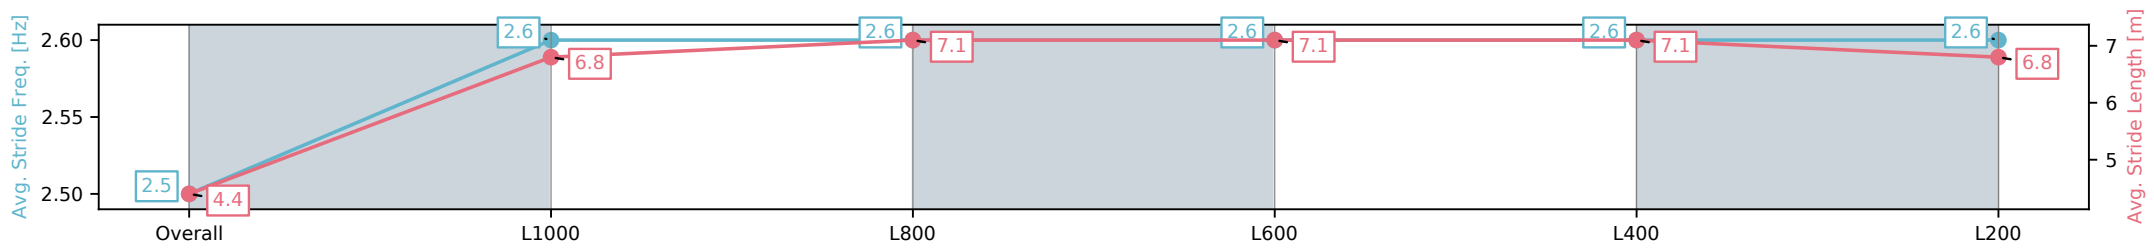

Horse/Jockey Name	WINNING REVOLUTION/Taylor Johnstone
Finish Rank	5
Fastest Section Time (Section)	0:10.65 (L400)
Top Speed [km/h] (Section)	69.1 (L800)
Race State	Finished

Morphettville SA - Professional
Race 8: Sportsbet Nobody Does it Better Handicap (Heat of Sportsbet Gytrash Series) - 1100m

02 November 2024 - 4:43PM

Track Rating: Good 3, Weather: Fine, Rail Position: +9m Entire; Sectional 612m

Section	Overall	L1000	L800	L600	L400	L200
Section Times	1:04.07 [5] (0:09.34)	0:54.73 [10] (0:11.21)	0:43.52 [11] (0:10.89)	0:32.63 [9] (0:10.78)	0:21.85 [10] (0:10.65)	0:11.20 [8] (0:11.20)
Average Speed [km/h]	38.5	64.3	66.1	66.6	67.9	64.2
Top Speed [km/h]	60.3	67.2	67.2	69.1	68.9	66.7
Avg. Dist. to Rail [m]	4.7	1.1	0.6	0.8	4.3	7.2
Avg. Stride Freq. [Hz]	2.5	2.6	2.6	2.6	2.6	2.6
Avg. Stride Length [m]	4.4	6.8	7.1	7.1	7.1	6.8

[ ] Ranking at each section and finish
-:-:- No data available at this section
NA No data available