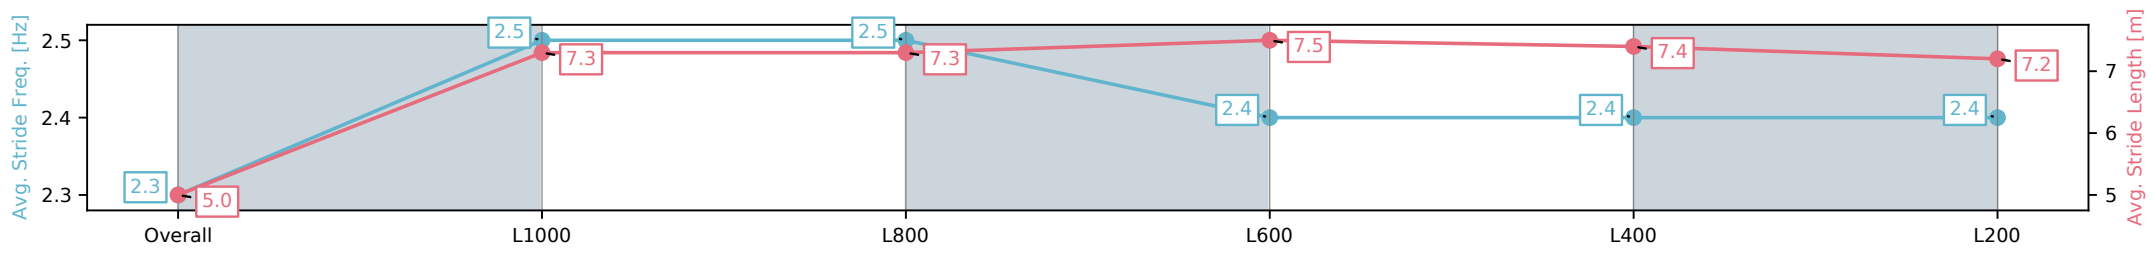

Horse/Jockey Name	ALL BEANS/Margaret Collett
Finish Rank	9
Fastest Section Time (Section)	0:10.85 (L1000)
Top Speed [km/h] (Section)	67.6 (Overall)
Race State	Finished

Morphettville SA - Professional
Race 8: Sportsbet Nobody Does it Better Handicap (Heat of Sportsbet Gytrash Series) - 1100m

02 November 2024 - 4:43PM

Track Rating: Good 3, Weather: Fine, Rail Position: +9m Entire; Sectional 612m

Section	Overall	L1000	L800	L600	L400	L200
Section Times	1:04.40 [9] (0:08.78)	0:55.62 [2] (0:10.85)	0:44.77 [1] (0:10.96)	0:33.81 [1] (0:11.01)	0:22.80 [1] (0:11.11)	0:11.69 [4] (0:11.69)
Average Speed [km/h]	40.9	66.5	65.6	64.8	64.6	61.7
Top Speed [km/h]	64.0	67.6	67.4	65.6	65.3	63.7
Avg. Dist. to Rail [m]	8.1	2.4	0.3	1.9	0.8	0.5
Avg. Stride Freq. [Hz]	2.3	2.5	2.5	2.4	2.4	2.4
Avg. Stride Length [m]	5.0	7.3	7.3	7.5	7.4	7.2

[ ] Ranking at each section and finish
-:-:- No data available at this section
NA No data available