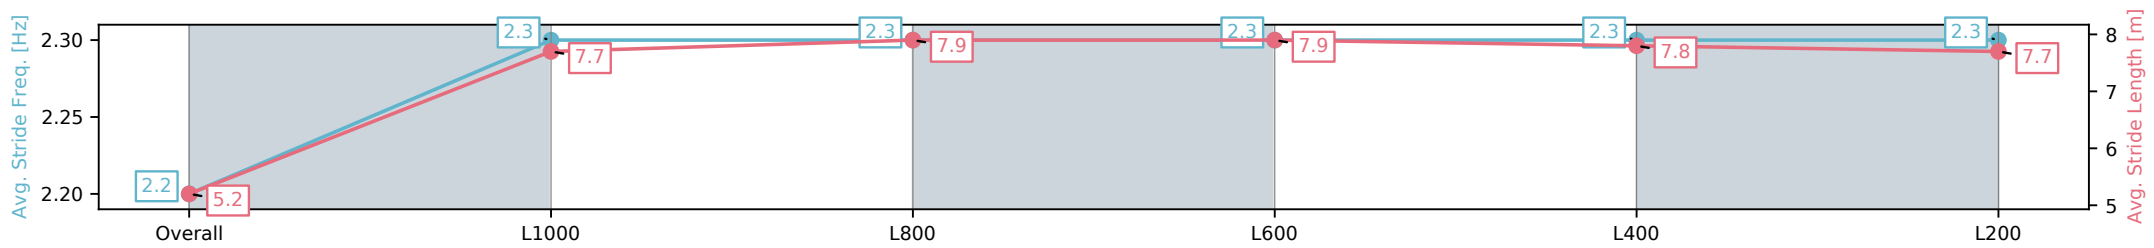

Horse/Jockey Name	LONRODEX/Dom Tourneur
Finish Rank	4
Fastest Section Time (Section)	0:10.82 (L600)
Top Speed [km/h] (Section)	67.2 (L600)
Race State	Finished

Morphettville SA - Professional
Race 8: Sportsbet Nobody Does it Better Handicap (Heat of Sportsbet Gytrash Series) - 1100m

02 November 2024 - 4:43PM

Track Rating: Good 3, Weather: Fine, Rail Position: +9m Entire; Sectional 612m

Section	Overall	L1000	L800	L600	L400	L200
Section Times	1:04.06 [4] (0:08.92)	0:55.14 [3] (0:11.17)	0:43.97 [5] (0:11.04)	0:32.93 [5] (0:10.82)	0:22.11 [5] (0:10.84)	0:11.27 [7] (0:11.27)
Average Speed [km/h]	40.4	64.5	65.3	66.4	66.4	63.9
Top Speed [km/h]	60.8	66.7	66.6	66.9	67.2	66.6
Avg. Dist. to Rail [m]	4.3	1.4	0.8	0.4	0.9	2.2
Avg. Stride Freq. [Hz]	2.2	2.3	2.3	2.3	2.3	2.3
Avg. Stride Length [m]	5.2	7.7	7.9	7.9	7.8	7.7

[ ] Ranking at each section and finish
-:-:- No data available at this section
NA No data available