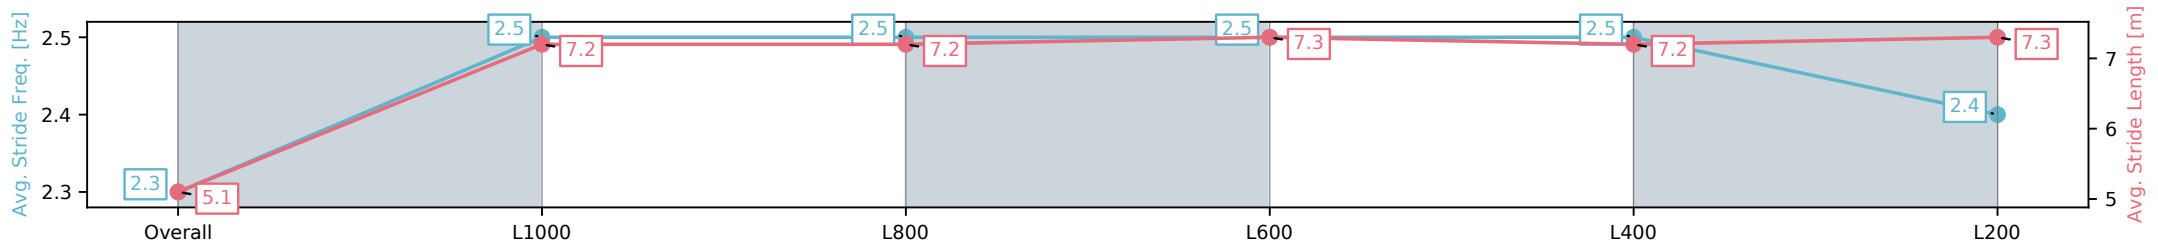

02 November 2024 - 4:43PM

Track Rating: Good 3, Weather: Fine, Rail Position: +9m Entire; Sectional 612m

Section	Overall	L1000	L800	L600	L400	L200
Section Times	1:03.75 [1] (0:08.72)	0:55.03 [1] (0:11.12)	0:43.91 [2] (0:11.06)	0:32.85 [3] (0:10.96)	0:21.89 [3] (0:10.69)	0:11.20 [1] (0:11.20)
Average Speed [km/h]	41.3	64.8	65.5	66.2	67.5	64.3
Top Speed [km/h]	62.3	66.1	66.4	66.8	68.6	66.3
Avg. Dist. to Rail [m]	7.4	1.7	1.6	1.6	2.3	3.6
Avg. Stride Freq. [Hz]	2.3	2.5	2.5	2.5	2.5	2.4
Avg. Stride Length [m]	5.1	7.2	7.2	7.3	7.2	7.3