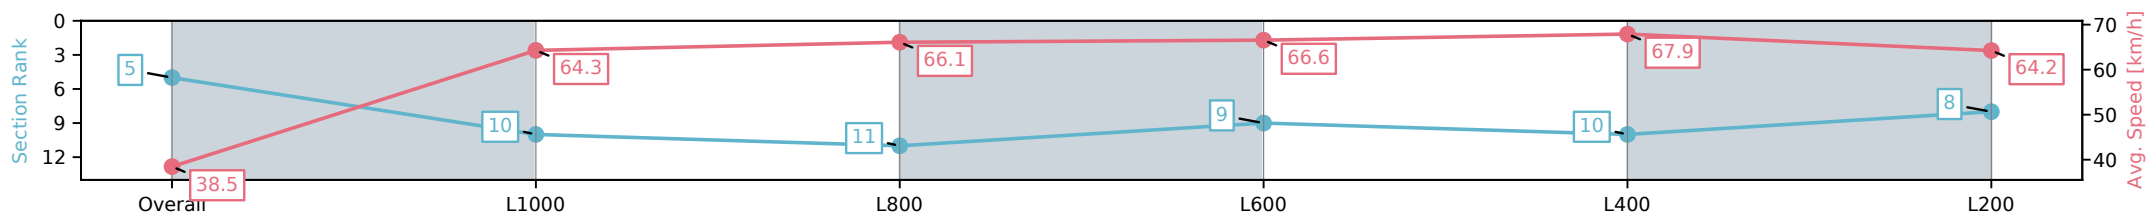

Horse/Jockey Name	WINNING REVOLUTION/Taylor Johnstone
Finish Rank	5
Fastest Section Time (Section)	0:10.65 (L400)
Top Speed [km/h] (Section)	69.1 (L800)
Race State	Finished

Morphettville SA - Professional
Race 8: Sportsbet Nobody Does it Better Handicap (Heat of Sportsbet Gytrash Series) - 1100m

02 November 2024 - 4:43PM

Track Rating: Good 3, Weather: Fine, Rail Position: +9m Entire; Sectional 612m

Section	Overall	L1000	L800	L600	L400	L200
Section Times	1:04.07 [5] (0:09.34)	0:54.73 [10] (0:11.21)	0:43.52 [11] (0:10.89)	0:32.63 [9] (0:10.78)	0:21.85 [10] (0:10.65)	0:11.20 [8] (0:11.20)
Average Speed [km/h]	38.5	64.3	66.1	66.6	67.9	64.2
Top Speed [km/h]	60.3	67.2	67.2	69.1	68.9	66.7
Avg. Dist. to Rail [m]	4.7	1.1	0.6	0.8	4.3	7.2
Avg. Stride Freq. [Hz]	2.5	2.6	2.6	2.6	2.6	2.6
Avg. Stride Length [m]	4.4	6.8	7.1	7.1	7.1	6.8

[ ] Ranking at each section and finish
-:-:- No data available at this section
NA No data available