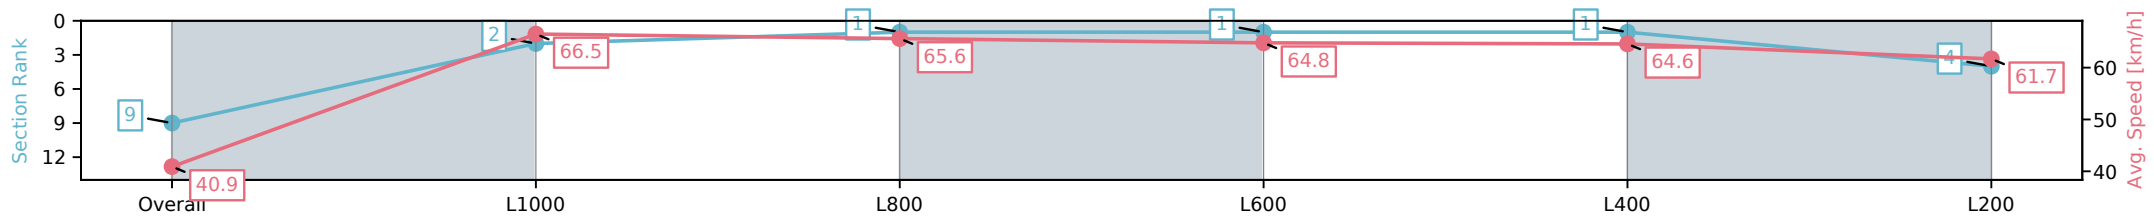

Horse/Jockey Name	ALL BEANS/Margaret Collett
Finish Rank	9
Fastest Section Time (Section)	0:10.85 (L1000)
Top Speed [km/h] (Section)	67.6 (Overall)
Race State	Finished

Morphettville SA - Professional
Race 8: Sportsbet Nobody Does it Better Handicap (Heat of Sportsbet Gytrash Series) - 1100m

02 November 2024 - 4:43PM

Track Rating: Good 3, Weather: Fine, Rail Position: +9m Entire; Sectional 612m

Section	Overall	L1000	L800	L600	L400	L200
Section Times	1:04.40 [9] (0:08.78)	0:55.62 [2] (0:10.85)	0:44.77 [1] (0:10.96)	0:33.81 [1] (0:11.01)	0:22.80 [1] (0:11.11)	0:11.69 [4] (0:11.69)
Average Speed [km/h]	40.9	66.5	65.6	64.8	64.6	61.7
Top Speed [km/h]	64.0	67.6	67.4	65.6	65.3	63.7
Avg. Dist. to Rail [m]	8.1	2.4	0.3	1.9	0.8	0.5
Avg. Stride Freq. [Hz]	2.3	2.5	2.5	2.4	2.4	2.4
Avg. Stride Length [m]	5.0	7.3	7.3	7.5	7.4	7.2

[ ] Ranking at each section and finish
-:-:- No data available at this section
NA No data available