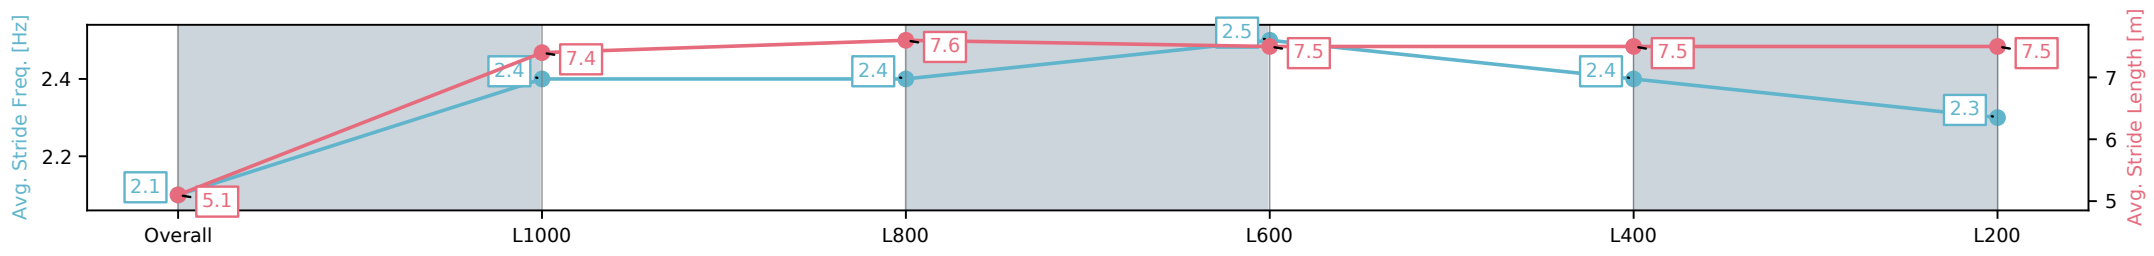

Horse/Jockey Name	GREAT MAXIMUS/Jacob Opperman
Finish Rank	7
Fastest Section Time (Section)	0:10.70 (L400)
Top Speed [km/h] (Section)	68.7 (L600)
Race State	Finished

Morphettville SA - Professional
Race 8: Sportsbet Nobody Does it Better Handicap (Heat of Sportsbet Gytrash Series) - 1100m
02 November 2024 - 4:43PM
Track Rating: Good 3, Weather: Fine, Rail Position: +9m Entire; Sectional 612m

Section	Overall	L1000	L800	L600	L400	L200
Section Times	1:04.29 [7] (0:09.27)	0:55.02 [9] (0:11.11)	0:43.91 [8] (0:10.89)	0:33.02 [7] (0:10.81)	0:22.21 [7] (0:10.70)	0:11.51 [6] (0:11.51)
Average Speed [km/h]	38.9	64.8	66.6	67.0	67.5	62.6
Top Speed [km/h]	59.9	67.7	68.0	68.5	68.7	66.7
Avg. Dist. to Rail [m]	9.4	3.0	1.6	1.4	3.4	5.0
Avg. Stride Freq. [Hz]	2.1	2.4	2.4	2.5	2.4	2.3
Avg. Stride Length [m]	5.1	7.4	7.6	7.5	7.5	7.5

[ ] Ranking at each section and finish
-:-:- No data available at this section
NA No data available