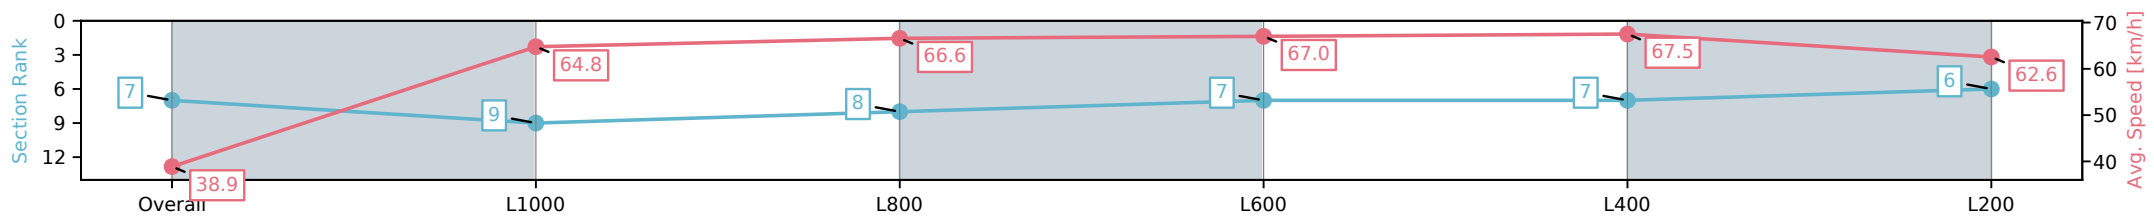

Horse/Jockey Name	GREAT MAXIMUS/Jacob Opperman
Finish Rank	7
Fastest Section Time (Section)	0:10.70 (L400)
Top Speed [km/h] (Section)	68.7 (L600)
Race State	Finished

Morphettville SA - Professional
Race 8: Sportsbet Nobody Does it Better Handicap (Heat of Sportsbet Gytrash Series) - 1100m
02 November 2024 - 4:43PM
Track Rating: Good 3, Weather: Fine, Rail Position: +9m Entire; Sectional 612m

Section	Overall	L1000	L800	L600	L400	L200
Section Times	1:04.29 [7] (0:09.27)	0:55.02 [9] (0:11.11)	0:43.91 [8] (0:10.89)	0:33.02 [7] (0:10.81)	0:22.21 [7] (0:10.70)	0:11.51 [6] (0:11.51)
Average Speed [km/h]	38.9	64.8	66.6	67.0	67.5	62.6
Top Speed [km/h]	59.9	67.7	68.0	68.5	68.7	66.7
Avg. Dist. to Rail [m]	9.4	3.0	1.6	1.4	3.4	5.0
Avg. Stride Freq. [Hz]	2.1	2.4	2.4	2.5	2.4	2.3
Avg. Stride Length [m]	5.1	7.4	7.6	7.5	7.5	7.5

[ ] Ranking at each section and finish
-:-:- No data available at this section
NA No data available