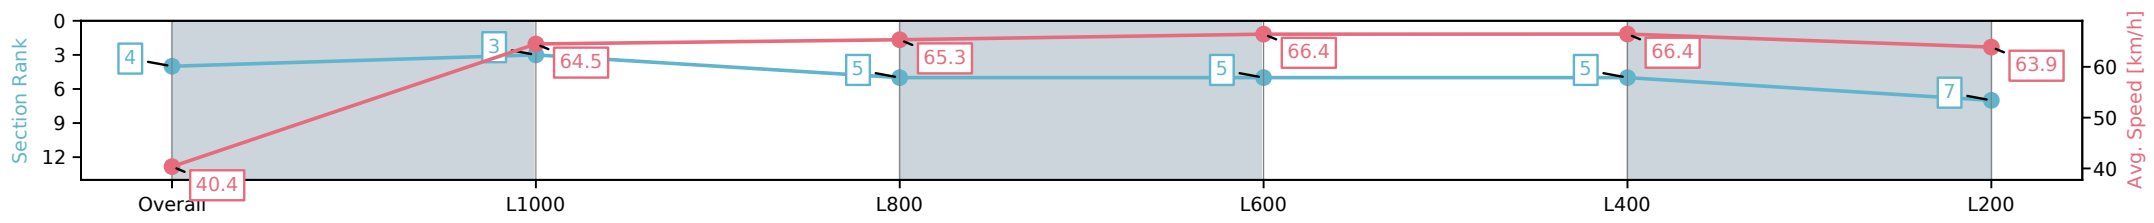

Horse/Jockey Name	LONRODEX/Dom Tourneur
Finish Rank	4
Fastest Section Time (Section)	0:10.82 (L600)
Top Speed [km/h] (Section)	67.2 (L600)
Race State	Finished

Morphettville SA - Professional
Race 8: Sportsbet Nobody Does it Better Handicap (Heat of Sportsbet Gytrash Series) - 1100m

02 November 2024 - 4:43PM

Track Rating: Good 3, Weather: Fine, Rail Position: +9m Entire; Sectional 612m

Section	Overall	L1000	L800	L600	L400	L200
Section Times	1:04.06 [4] (0:08.92)	0:55.14 [3] (0:11.17)	0:43.97 [5] (0:11.04)	0:32.93 [5] (0:10.82)	0:22.11 [5] (0:10.84)	0:11.27 [7] (0:11.27)
Average Speed [km/h]	40.4	64.5	65.3	66.4	66.4	63.9
Top Speed [km/h]	60.8	66.7	66.6	66.9	67.2	66.6
Avg. Dist. to Rail [m]	4.3	1.4	0.8	0.4	0.9	2.2
Avg. Stride Freq. [Hz]	2.2	2.3	2.3	2.3	2.3	2.3
Avg. Stride Length [m]	5.2	7.7	7.9	7.9	7.8	7.7

[ ] Ranking at each section and finish
-:-:- No data available at this section
NA No data available