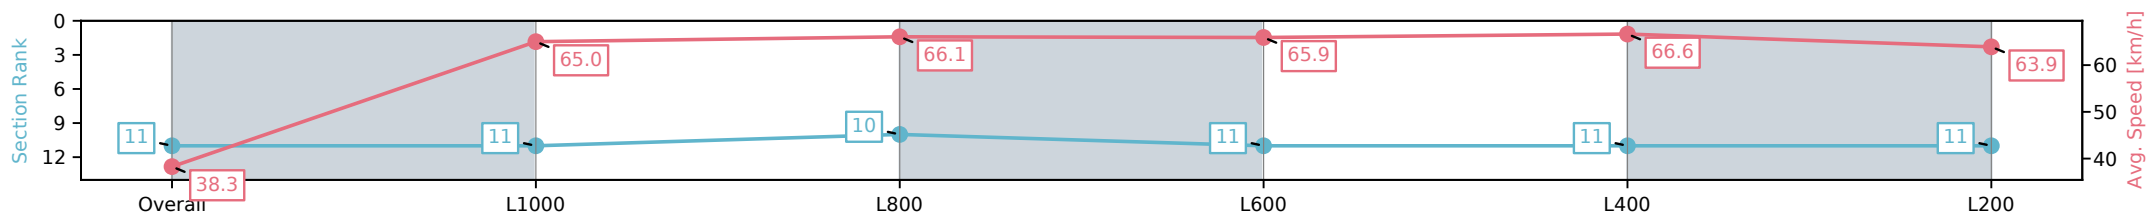

Horse/Jockey Name	WALK LIKE AN ANGEL/Jessica Eaton
Finish Rank	11
Fastest Section Time (Section)	0:10.82 (L400)
Top Speed [km/h] (Section)	68.7 (L600)
Race State	Finished

Morphettville SA - Professional
Race 8: Sportsbet Nobody Does it Better Handicap (Heat of Sportsbet Gytrash Series) - 1100m
02 November 2024 - 4:43PM
Track Rating: Good 3, Weather: Fine, Rail Position: +9m Entire; Sectional 612m

Section	Overall	L1000	L800	L600	L400	L200
Section Times	1:04.68 [11] (0:09.42)	0:55.26 [11] (0:11.09)	0:44.17 [10] (0:11.01)	0:33.16 [11] (0:11.05)	0:22.11 [11] (0:10.82)	0:11.29 [11] (0:11.28)
Average Speed [km/h]	38.3	65.0	66.1	65.9	66.6	63.9
Top Speed [km/h]	60.2	67.7	67.4	68.7	68.7	66.1
Avg. Dist. to Rail [m]	8.5	2.9	2.4	2.5	3.3	4.0
Avg. Stride Freq. [Hz]	2.1	2.3	2.4	2.4	2.4	2.3
Avg. Stride Length [m]	5.0	7.7	7.8	7.7	7.6	7.5

[ ] Ranking at each section and finish
-:-:- No data available at this section
NA No data available