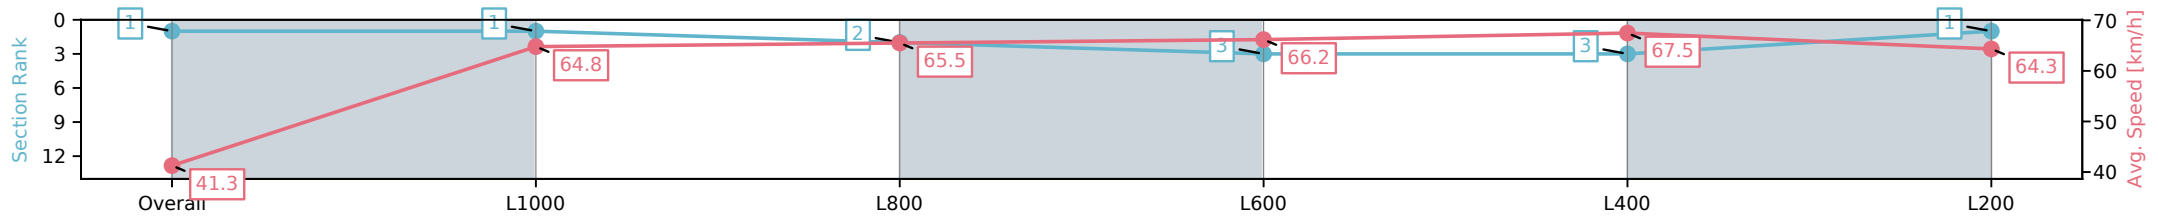

02 November 2024 - 4:43PM

Track Rating: Good 3, Weather: Fine, Rail Position: +9m Entire; Sectional 612m

Section	Overall	L1000	L800	L600	L400	L200
Section Times	1:03.75 [1] (0:08.72)	0:55.03 [1] (0:11.12)	0:43.91 [2] (0:11.06)	0:32.85 [3] (0:10.96)	0:21.89 [3] (0:10.69)	0:11.20 [1] (0:11.20)
Average Speed [km/h]	41.3	64.8	65.5	66.2	67.5	64.3
Top Speed [km/h]	62.3	66.1	66.4	66.8	68.6	66.3
Avg. Dist. to Rail [m]	7.4	1.7	1.6	1.6	2.3	3.6
Avg. Stride Freq. [Hz]	2.3	2.5	2.5	2.5	2.5	2.4
Avg. Stride Length [m]	5.1	7.2	7.2	7.3	7.2	7.3