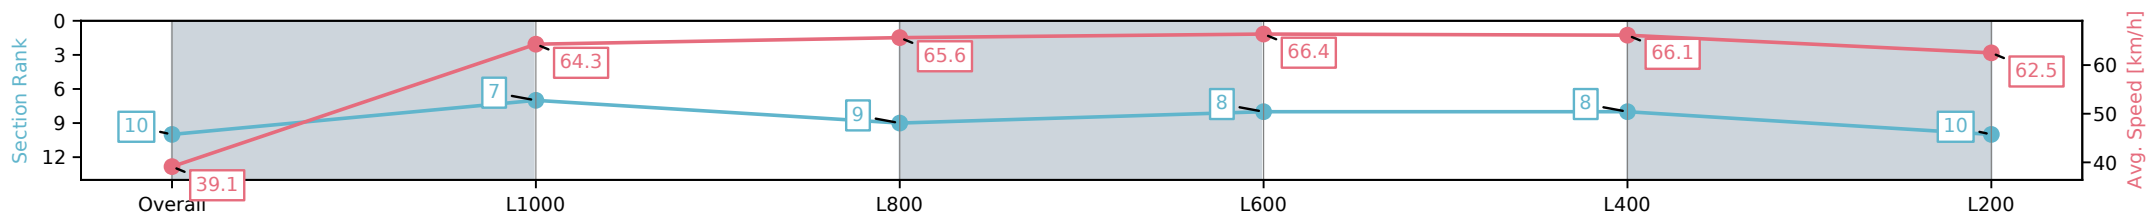

Horse/Jockey Name	WONDERWOMEN/Ben Price
Finish Rank	10
Fastest Section Time (Section)	0:10.72 (L600)
Top Speed [km/h] (Section)	68.1 (L600)
Race State	Finished

Morphettville SA - Professional
Race 8: Sportsbet Nobody Does it Better Handicap (Heat of Sportsbet Gytrash Series) - 1100m

02 November 2024 - 4:43PM

Track Rating: Good 3, Weather: Fine, Rail Position: +9m Entire; Sectional 612m

Section	Overall	L1000	L800	L600	L400	L200
Section Times	1:04.50 [10] (0:09.20)	0:55.30 [7] (0:11.20)	0:44.10 [9] (0:10.97)	0:33.13 [8] (0:10.72)	0:22.41 [8] (0:10.87)	0:11.54 [10] (0:11.54)
Average Speed [km/h]	39.1	64.3	65.6	66.4	66.1	62.5
Top Speed [km/h]	58.5	66.5	66.9	67.5	68.1	66.2
Avg. Dist. to Rail [m]	5.2	2.0	0.7	2.0	0.4	0.5
Avg. Stride Freq. [Hz]	2.2	2.4	2.4	2.4	2.4	2.3
Avg. Stride Length [m]	5.1	7.4	7.6	7.6	7.5	7.5

[ ] Ranking at each section and finish
-:-:- No data available at this section
NA No data available