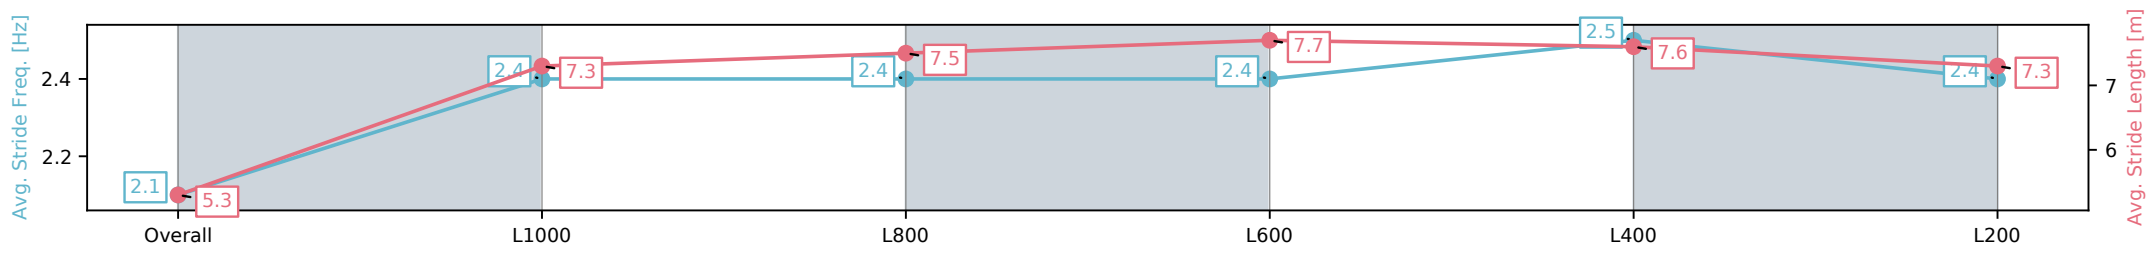

Horse/Jockey Name	JEAN VALJEAN/Todd Pannell
Finish Rank	8
Fastest Section Time (Section)	0:10.71 (L600)
Top Speed [km/h] (Section)	68.8 (L800)
Race State	Finished

Morphettville SA - Professional
Race 8: Sportsbet Nobody Does it Better Handicap (Heat of Sportsbet Gytrash Series) - 1100m

02 November 2024 - 4:43PM

Track Rating: Good 3, Weather: Fine, Rail Position: +9m Entire; Sectional 612m

Section	Overall	L1000	L800	L600	L400	L200
Section Times	1:04.29 [8] (0:09.16)	0:55.13 [6] (0:11.19)	0:43.94 [7] (0:11.15)	0:32.79 [10] (0:10.71)	0:22.08 [9] (0:10.74)	0:11.34 [9] (0:11.34)
Average Speed [km/h]	39.5	64.2	64.7	67.4	67.2	63.4
Top Speed [km/h]	59.8	66.4	66.9	68.8	68.3	66.3
Avg. Dist. to Rail [m]	2.3	0.5	0.3	0.6	3.0	4.3
Avg. Stride Freq. [Hz]	2.1	2.4	2.4	2.4	2.5	2.4
Avg. Stride Length [m]	5.3	7.3	7.5	7.7	7.6	7.3

[ ] Ranking at each section and finish
-:-:- No data available at this section
NA No data available