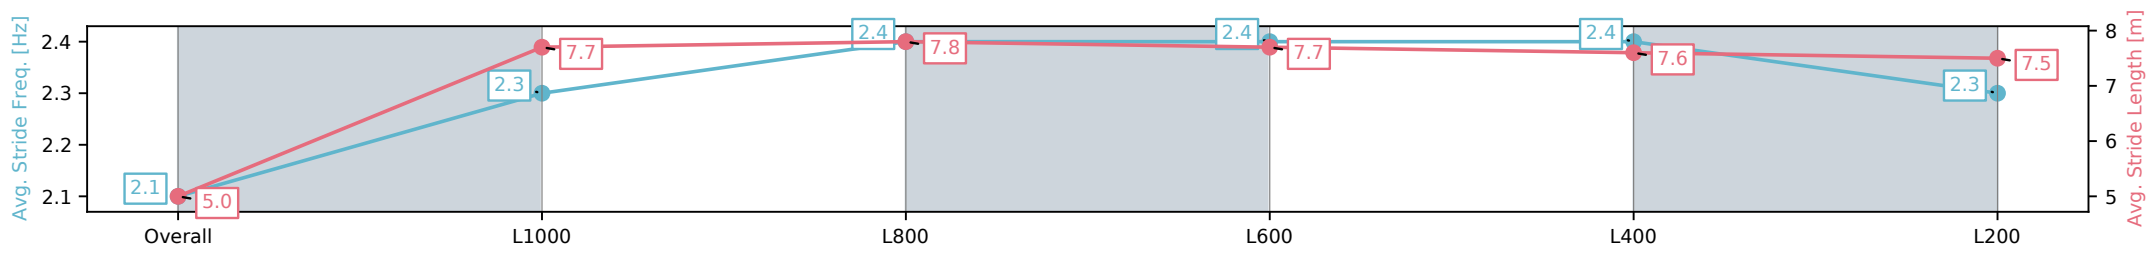

Horse/Jockey Name	WALK LIKE AN ANGEL/Jessica Eaton
Finish Rank	11
Fastest Section Time (Section)	0:10.82 (L400)
Top Speed [km/h] (Section)	68.7 (L600)
Race State	Finished

Morphettville SA - Professional
Race 8: Sportsbet Nobody Does it Better Handicap (Heat of Sportsbet Gytrash Series) - 1100m
02 November 2024 - 4:43PM
Track Rating: Good 3, Weather: Fine, Rail Position: +9m Entire; Sectional 612m

Section	Overall	L1000	L800	L600	L400	L200
Section Times	1:04.68 [11] (0:09.42)	0:55.26 [11] (0:11.09)	0:44.17 [10] (0:11.01)	0:33.16 [11] (0:11.05)	0:22.11 [11] (0:10.82)	0:11.29 [11] (0:11.28)
Average Speed [km/h]	38.3	65.0	66.1	65.9	66.6	63.9
Top Speed [km/h]	60.2	67.7	67.4	68.7	68.7	66.1
Avg. Dist. to Rail [m]	8.5	2.9	2.4	2.5	3.3	4.0
Avg. Stride Freq. [Hz]	2.1	2.3	2.4	2.4	2.4	2.3
Avg. Stride Length [m]	5.0	7.7	7.8	7.7	7.6	7.5

[ ] Ranking at each section and finish
-:-:- No data available at this section
NA No data available