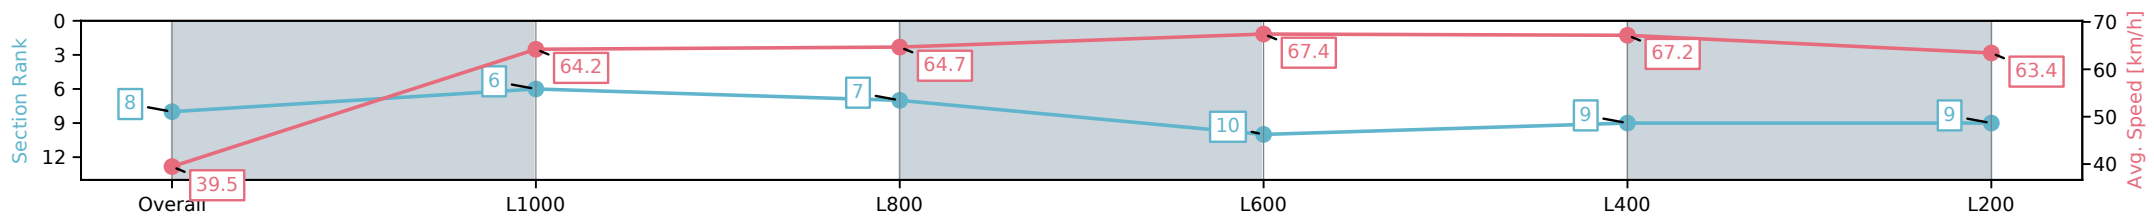

Horse/Jockey Name	JEAN VALJEAN/Todd Pannell
Finish Rank	8
Fastest Section Time (Section)	0:10.71 (L600)
Top Speed [km/h] (Section)	68.8 (L800)
Race State	Finished

Morphettville SA - Professional
Race 8: Sportsbet Nobody Does it Better Handicap (Heat of Sportsbet Gytrash Series) - 1100m

02 November 2024 - 4:43PM

Track Rating: Good 3, Weather: Fine, Rail Position: +9m Entire; Sectional 612m

Section	Overall	L1000	L800	L600	L400	L200
Section Times	1:04.29 [8] (0:09.16)	0:55.13 [6] (0:11.19)	0:43.94 [7] (0:11.15)	0:32.79 [10] (0:10.71)	0:22.08 [9] (0:10.74)	0:11.34 [9] (0:11.34)
Average Speed [km/h]	39.5	64.2	64.7	67.4	67.2	63.4
Top Speed [km/h]	59.8	66.4	66.9	68.8	68.3	66.3
Avg. Dist. to Rail [m]	2.3	0.5	0.3	0.6	3.0	4.3
Avg. Stride Freq. [Hz]	2.1	2.4	2.4	2.4	2.5	2.4
Avg. Stride Length [m]	5.3	7.3	7.5	7.7	7.6	7.3

[ ] Ranking at each section and finish
-:-:- No data available at this section
NA No data available