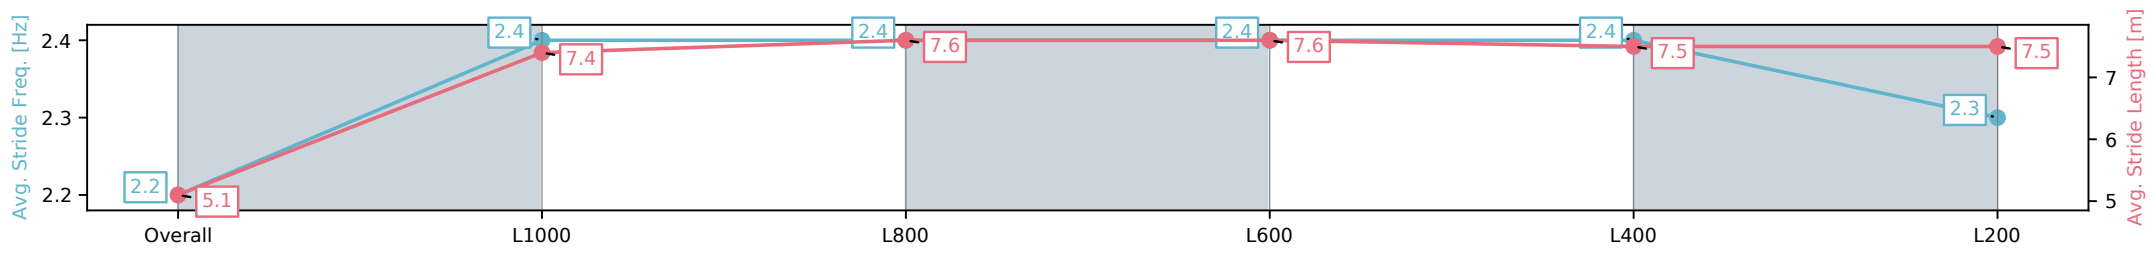

Horse/Jockey Name	WONDERWOMEN/Ben Price
Finish Rank	10
Fastest Section Time (Section)	0:10.72 (L600)
Top Speed [km/h] (Section)	68.1 (L600)
Race State	Finished

Morphettville SA - Professional
Race 8: Sportsbet Nobody Does it Better Handicap (Heat of Sportsbet Gytrash Series) - 1100m

02 November 2024 - 4:43PM

Track Rating: Good 3, Weather: Fine, Rail Position: +9m Entire; Sectional 612m

Section	Overall	L1000	L800	L600	L400	L200
Section Times	1:04.50 [10] (0:09.20)	0:55.30 [7] (0:11.20)	0:44.10 [9] (0:10.97)	0:33.13 [8] (0:10.72)	0:22.41 [8] (0:10.87)	0:11.54 [10] (0:11.54)
Average Speed [km/h]	39.1	64.3	65.6	66.4	66.1	62.5
Top Speed [km/h]	58.5	66.5	66.9	67.5	68.1	66.2
Avg. Dist. to Rail [m]	5.2	2.0	0.7	2.0	0.4	0.5
Avg. Stride Freq. [Hz]	2.2	2.4	2.4	2.4	2.4	2.3
Avg. Stride Length [m]	5.1	7.4	7.6	7.6	7.5	7.5

[ ] Ranking at each section and finish
-:-:- No data available at this section
NA No data available