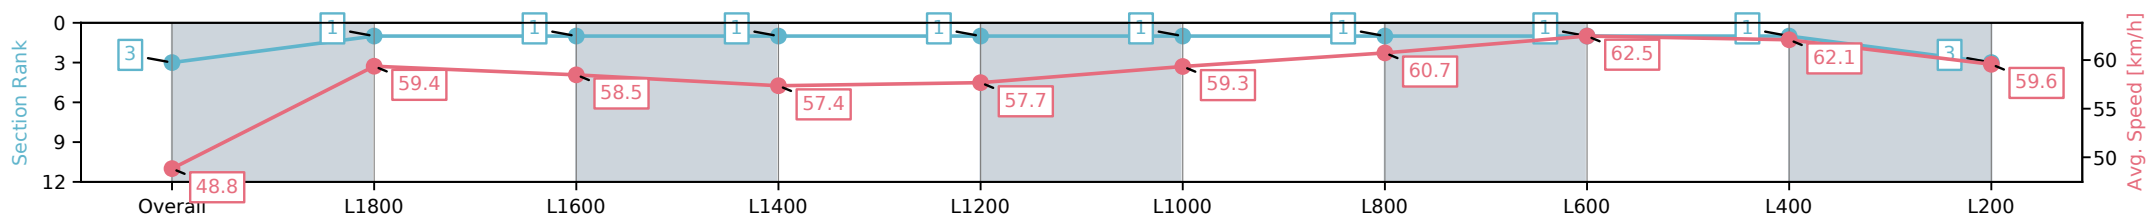

Section	Overall	L1800	L1600	L1400	L1200	L1000	L800	L600	L400	L200
Section Times	2:06.63 [3] (0:18.00)	1:48.63 [2] (0:12.17)	1:36.46 [2] (0:12.28)	1:24.17 [2] (0:12.61)	1:11.56 [2] (0:12.49)	0:59.07 [2] (0:12.15)	0:46.92 [2] (0:11.79)	0:35.13 [2] (0:11.52)	0:23.61 [2] (0:11.50)	0:12.11 [2] (0:12.11)
Average Speed [km/h]	48.8	59.3	58.6	57.5	57.8	59.2	61.3	62.4	62.7	59.4
Top Speed [km/h]	60.0	59.9	59.4	58.0	58.4	60.4	62.0	63.0	63.4	61.9
Avg. Dist. to Rail [m]	4.2	0.9	1.8	1.5	1.1	1.8	0.8	0.3	0.9	1.2
Avg. Stride Freq. [Hz]	2.1	2.1	2.1	2.1	2.1	2.1	2.1	2.2	2.2	2.2
Avg. Stride Length [m]	6.6	7.6	7.4	7.4	7.4	7.5	7.7	7.7	7.8	7.6