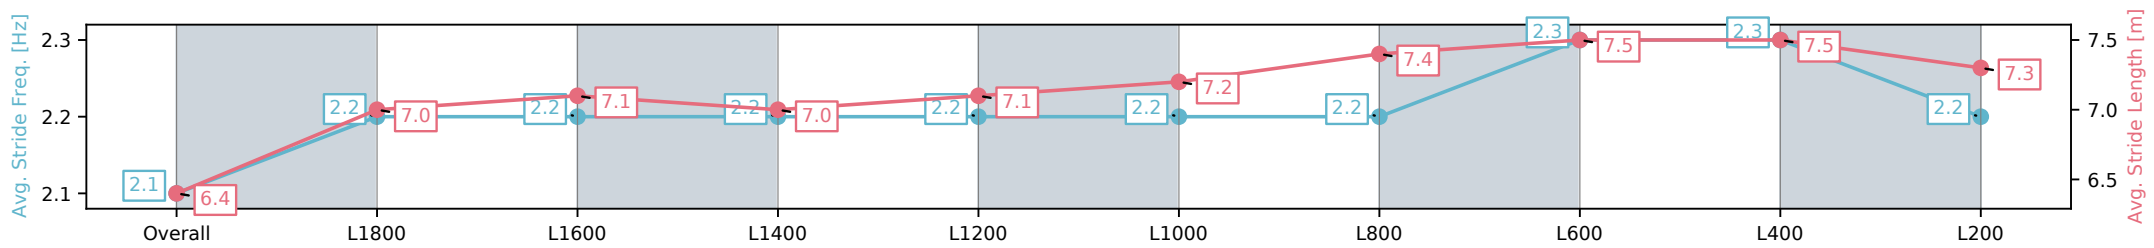

Morphettville SA - Professional

Race 7: Grand Syndicates Handicap (Heat of Sportsbet Skybeau Series) - 2043m

02 November 2024 - 4:03PM

Track Rating: Good 3, Weather: Fine, Rail Position: +9m Entire; Sectional 612m

Section	Overall	L1800	L1600	L1400	L1200	L1000	L800	L600	L400	L200
Section Times	2:07.55 [9] (0:18.12)	1:49.43 [3] (0:12.36)	1:37.07 [3] (0:12.41)	1:24.66 [4] (0:12.56)	1:12.10 [4] (0:12.43)	0:59.67 [3] (0:12.06)	0:47.61 [3] (0:11.77)	0:35.84 [4] (0:11.73)	0:24.11 [6] (0:11.65)	0:12.46 [6] (0:12.46)
Average Speed [km/h]	48.8	58.6	58.0	57.7	58.2	59.7	61.5	61.8	62.0	57.8
Top Speed [km/h]	60.9	59.2	58.5	58.3	58.7	60.9	62.0	62.7	63.5	59.7
Avg. Dist. to Rail [m]	6.7	2.5	2.0	1.7	1.3	2.2	1.5	1.4	3.2	5.4
Avg. Stride Freq. [Hz]	2.1	2.2	2.2	2.2	2.2	2.2	2.2	2.3	2.3	2.2
Avg. Stride Length [m]	6.4	7.0	7.1	7.0	7.1	7.2	7.4	7.5	7.5	7.3