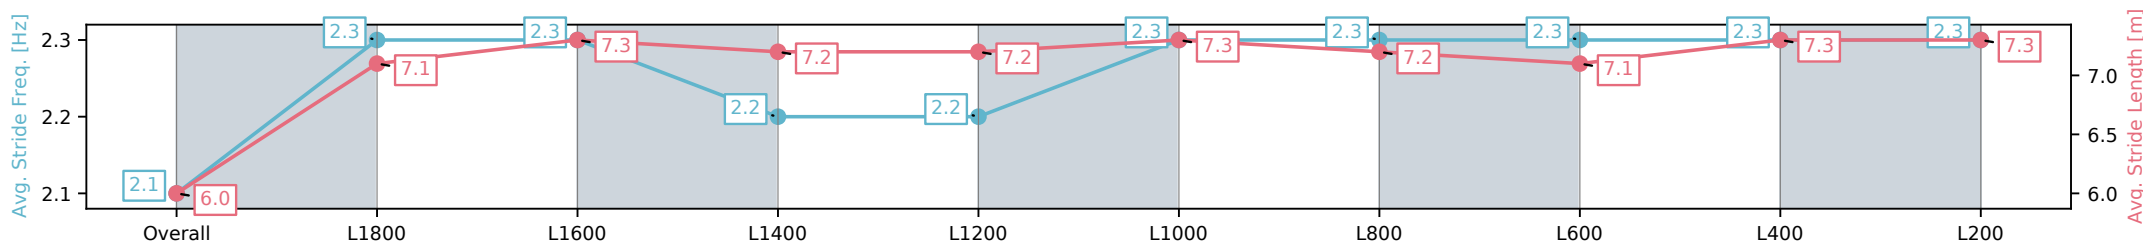

Morphettville SA - Professional

Race 7: Grand Syndicates Handicap (Heat of Sportsbet Skybeau Series) - 2043m

02 November 2024 - 4:03PM

Track Rating: Good 3, Weather: Fine, Rail Position: +9m Entire; Sectional 612m

Section	Overall	L1800	L1600	L1400	L1200	L1000	L800	L600	L400	L200
Section Times	2:07.11 [6] (0:19.07)	1:48.04 [9] (0:12.34)	1:35.70 [9] (0:12.19)	1:23.51 [8] (0:12.52)	1:10.99 [8] (0:12.41)	0:58.58 [8] (0:11.89)	0:46.69 [8] (0:11.64)	0:35.05 [8] (0:11.54)	0:23.51 [8] (0:11.63)	0:11.88 [8] (0:11.88)
Average Speed [km/h]	46.1	58.5	59.1	57.7	57.9	60.5	61.9	62.6	62.0	60.5
Top Speed [km/h]	57.9	59.3	59.8	59.1	58.6	62.4	63.1	63.1	62.8	62.9
Avg. Dist. to Rail [m]	6.6	0.4	0.7	0.8	0.2	0.4	0.2	0.3	1.2	2.2
Avg. Stride Freq. [Hz]	2.1	2.3	2.3	2.2	2.2	2.3	2.3	2.3	2.3	2.3
Avg. Stride Length [m]	6.0	7.1	7.3	7.2	7.2	7.3	7.2	7.1	7.3	7.3