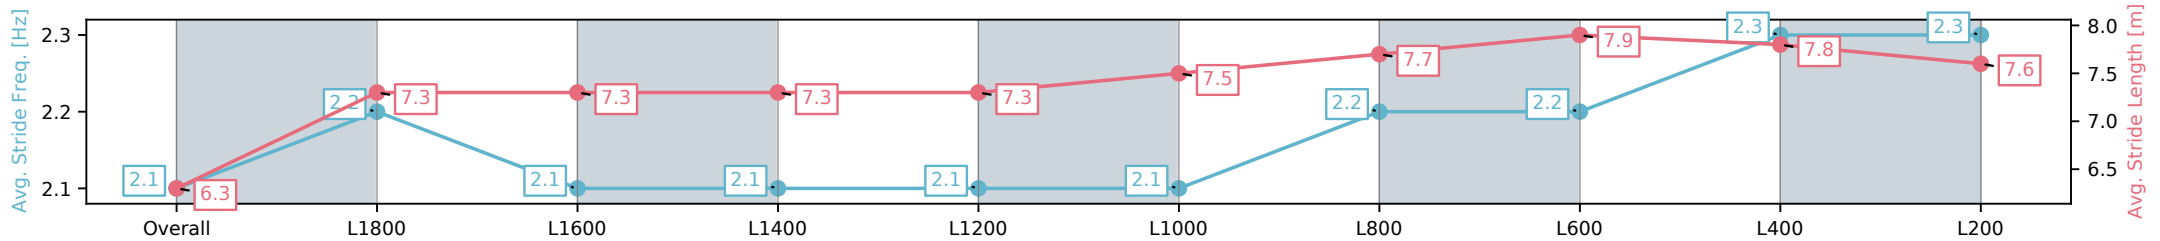

02 November 2024 - 4:03PM

Track Rating: Good 3, Weather: Fine, Rail Position: +9m Entire; Sectional 612m

Section	Overall	L1800	L1600	L1400	L1200	L1000	L800	L600	L400	L200
Section Times	2:06.07 [1] (0:18.51)	1:47.56 [7] (0:12.51)	1:35.05 [7] (0:12.39)	1:22.66 [7] (0:12.52)	1:10.14 [7] (0:12.47)	0:57.67 [7] (0:11.96)	0:45.71 [7] (0:11.53)	0:34.18 [7] (0:11.36)	0:22.82 [4] (0:11.08)	0:11.74 [1] (0:11.74)
Average Speed [km/h]	47.7	57.8	58.0	57.9	57.9	60.3	62.9	64.3	65.4	61.2
Top Speed [km/h]	60.2	59.8	59.2	58.6	59.0	62.1	64.4	65.9	66.3	64.2
Avg. Dist. to Rail [m]	7.0	1.6	2.1	1.6	1.3	1.9	2.1	2.5	4.8	1.8
Avg. Stride Freq. [Hz]	2.1	2.2	2.1	2.1	2.1	2.1	2.2	2.2	2.3	2.3
Avg. Stride Length [m]	6.3	7.3	7.3	7.3	7.3	7.5	7.7	7.9	7.8	7.6