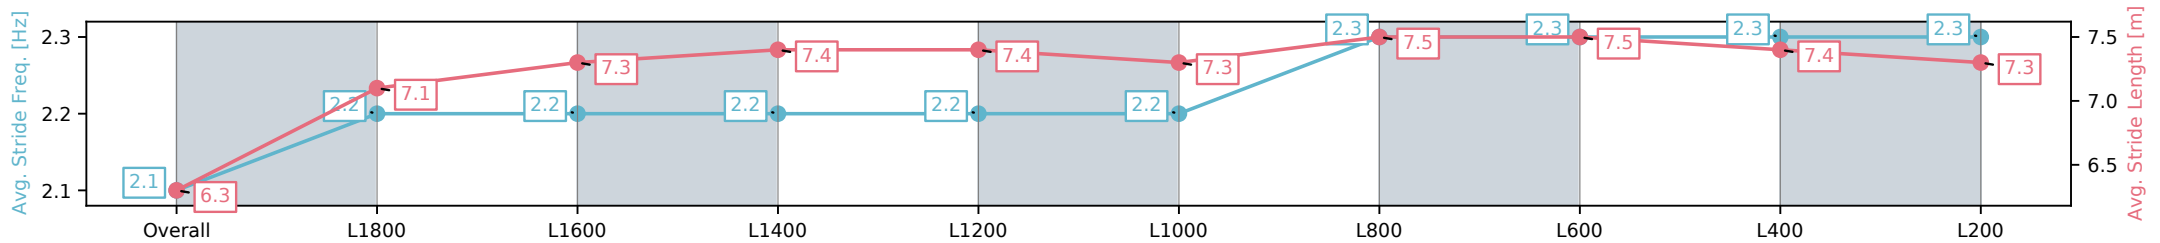

Morphettville SA - Professional

Race 7: Grand Syndicates Handicap (Heat of Sportsbet Skybeau Series) - 2043m

02 November 2024 - 4:03PM

Track Rating: Good 3, Weather: Fine, Rail Position: +9m Entire; Sectional 612m

Section	Overall	L1800	L1600	L1400	L1200	L1000	L800	L600	L400	L200
Section Times	2:07.27 [7] (0:18.80)	1:48.47 [8] (0:12.51)	1:35.96 [8] (0:12.35)	1:23.61 [9] (0:12.56)	1:11.04 [9] (0:12.34)	0:58.70 [9] (0:12.03)	0:46.67 [9] (0:11.56)	0:35.11 [9] (0:11.60)	0:23.51 [9] (0:11.57)	0:11.93 [9] (0:11.93)
Average Speed [km/h]	46.7	57.9	58.2	57.7	58.6	60.0	62.8	62.9	62.5	60.4
Top Speed [km/h]	58.2	59.1	58.9	58.4	59.2	61.6	63.6	63.6	63.3	62.2
Avg. Dist. to Rail [m]	5.8	1.5	2.1	1.9	1.5	2.4	2.5	2.4	4.4	6.0
Avg. Stride Freq. [Hz]	2.1	2.2	2.2	2.2	2.2	2.2	2.3	2.3	2.3	2.3
Avg. Stride Length [m]	6.3	7.1	7.3	7.4	7.4	7.3	7.5	7.5	7.4	7.3