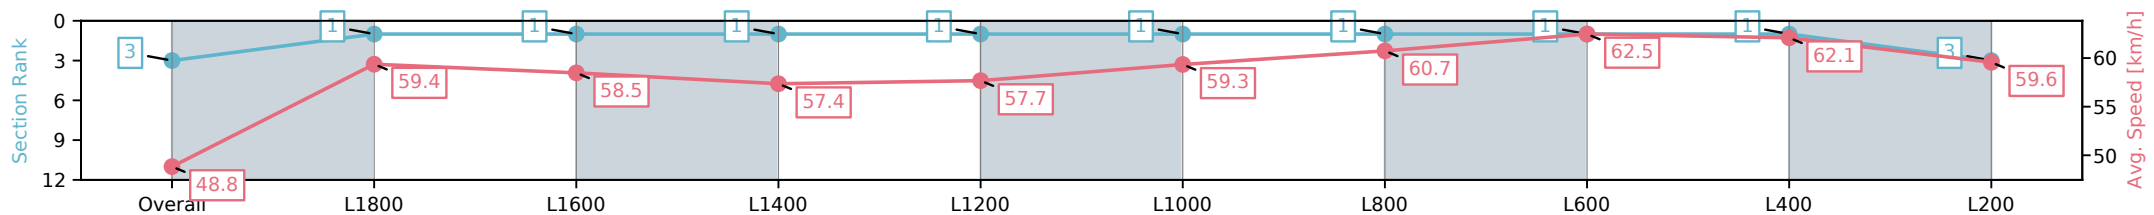

Morphettville SA - Professional

Race 7: Grand Syndicates Handicap (Heat of Sportsbet Skybeau Series) - 2043m

02 November 2024 - 4:03PM

Track Rating: Good 3, Weather: Fine, Rail Position: +9m Entire; Sectional 612m

Section	Overall	L1800	L1600	L1400	L1200	L1000	L800	L600	L400	L200
Section Times	2:06.63 [3] (0:17.93)	1:48.70 [1] (0:12.12)	1:36.58 [1] (0:12.32)	1:24.26 [1] (0:12.59)	1:11.67 [1] (0:12.49)	0:59.18 [1] (0:12.13)	0:47.05 [1] (0:11.85)	0:35.20 [1] (0:11.51)	0:23.69 [1] (0:11.61)	0:12.08 [3] (0:12.08)
Average Speed [km/h]	48.8	59.4	58.5	57.4	57.7	59.3	60.7	62.5	62.1	59.6
Top Speed [km/h]	59.7	60.2	59.6	58.1	59.0	61.2	62.6	62.8	62.8	61.0
Avg. Dist. to Rail [m]	2.4	0.7	1.2	0.8	0.4	0.9	0.2	0.3	0.8	0.7
Avg. Stride Freq. [Hz]	2.2	2.2	2.2	2.2	2.2	2.2	2.2	2.3	2.3	2.2
Avg. Stride Length [m]	6.3	7.3	7.2	7.1	7.1	7.2	7.3	7.3	7.5	7.4