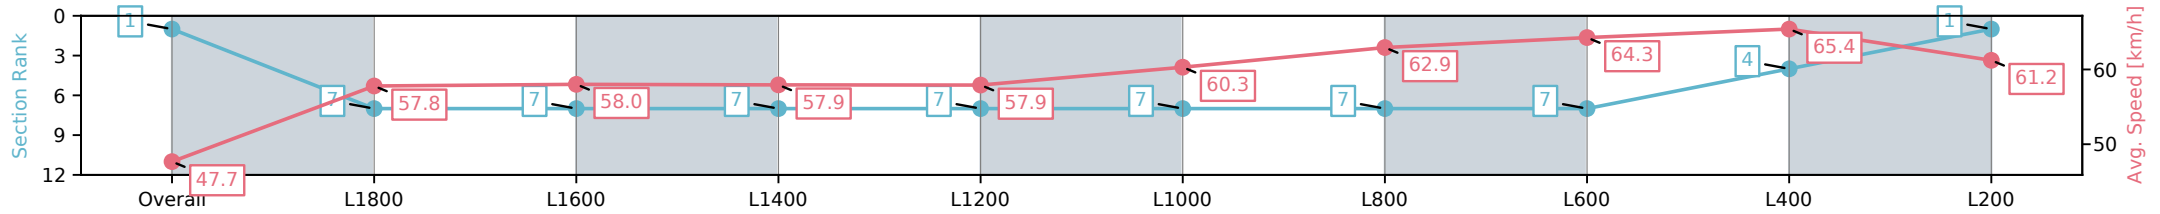

02 November 2024 - 4:03PM

Track Rating: Good 3, Weather: Fine, Rail Position: +9m Entire; Sectional 612m

Section	Overall	L1800	L1600	L1400	L1200	L1000	L800	L600	L400	L200
Section Times	2:06.07 [1] (0:18.51)	1:47.56 [7] (0:12.51)	1:35.05 [7] (0:12.39)	1:22.66 [7] (0:12.52)	1:10.14 [7] (0:12.47)	0:57.67 [7] (0:11.96)	0:45.71 [7] (0:11.53)	0:34.18 [7] (0:11.36)	0:22.82 [4] (0:11.08)	0:11.74 [1] (0:11.74)
Average Speed [km/h]	47.7	57.8	58.0	57.9	57.9	60.3	62.9	64.3	65.4	61.2
Top Speed [km/h]	60.2	59.8	59.2	58.6	59.0	62.1	64.4	65.9	66.3	64.2
Avg. Dist. to Rail [m]	7.0	1.6	2.1	1.6	1.3	1.9	2.1	2.5	4.8	1.8
Avg. Stride Freq. [Hz]	2.1	2.2	2.1	2.1	2.1	2.1	2.2	2.2	2.3	2.3
Avg. Stride Length [m]	6.3	7.3	7.3	7.3	7.3	7.5	7.7	7.9	7.8	7.6