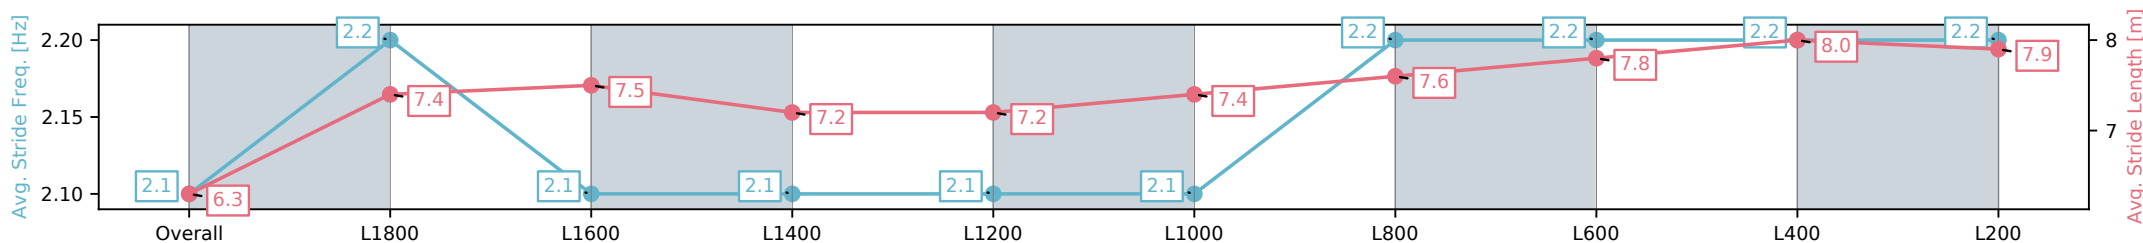

Morphettville SA - Professional

Race 7: Grand Syndicates Handicap (Heat of Sportsbet Skybeau Series) - 2043m

02 November 2024 - 4:03PM

Track Rating: Good 3, Weather: Fine, Rail Position: +9m Entire; Sectional 612m

Section	Overall	L1800	L1600	L1400	L1200	L1000	L800	L600	L400	L200
Section Times	2:06.67 [5] (0:18.49)	1:48.18 [6] (0:12.35)	1:35.83 [6] (0:12.28)	1:23.55 [5] (0:12.54)	1:11.01 [5] (0:12.47)	0:58.54 [5] (0:11.99)	0:46.55 [6] (0:11.73)	0:34.82 [6] (0:11.64)	0:23.18 [7] (0:11.54)	0:11.64 [5] (0:11.64)
Average Speed [km/h]	47.4	58.3	58.6	57.6	57.7	60.2	61.4	62.4	62.6	61.9
Top Speed [km/h]	58.8	59.0	59.1	58.3	58.1	60.9	61.8	62.6	63.1	63.4
Avg. Dist. to Rail [m]	3.8	0.2	0.5	0.5	0.3	1.1	1.1	1.3	3.9	5.5
Avg. Stride Freq. [Hz]	2.1	2.2	2.1	2.1	2.1	2.1	2.2	2.2	2.2	2.2
Avg. Stride Length [m]	6.3	7.4	7.5	7.2	7.2	7.4	7.6	7.8	8.0	7.9