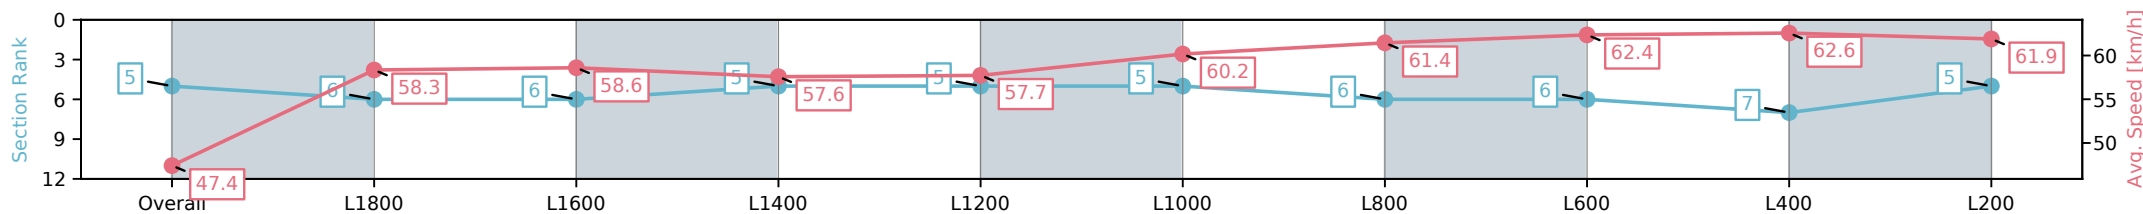

Horse/Jockey Name	SANDASTAN/Anna Jordsjo
Finish Rank	5
Fastest Section Time (Section)	0:11.54 (L200)
Top Speed [km/h] (Section)	63.4 (L400)
Race State	Finished

Morphettville SA - Professional

Race 7: Grand Syndicates Handicap (Heat of Sportsbet Skybeau Series) - 2043m

02 November 2024 - 4:03PM

Track Rating: Good 3, Weather: Fine, Rail Position: +9m Entire; Sectional 612m

Section	Overall	L1800	L1600	L1400	L1200	L1000	L800	L600	L400	L200
Section Times	2:06.67 [5] (0:18.49)	1:48.18 [6] (0:12.35)	1:35.83 [6] (0:12.28)	1:23.55 [5] (0:12.54)	1:11.01 [5] (0:12.47)	0:58.54 [5] (0:11.99)	0:46.55 [6] (0:11.73)	0:34.82 [6] (0:11.64)	0:23.18 [7] (0:11.54)	0:11.64 [5] (0:11.64)
Average Speed [km/h]	47.4	58.3	58.6	57.6	57.7	60.2	61.4	62.4	62.6	61.9
Top Speed [km/h]	58.8	59.0	59.1	58.3	58.1	60.9	61.8	62.6	63.1	63.4
Avg. Dist. to Rail [m]	3.8	0.2	0.5	0.5	0.3	1.1	1.1	1.3	3.9	5.5
Avg. Stride Freq. [Hz]	2.1	2.2	2.1	2.1	2.1	2.1	2.2	2.2	2.2	2.2
Avg. Stride Length [m]	6.3	7.4	7.5	7.2	7.2	7.4	7.6	7.8	8.0	7.9

- [ ] Ranking at each section and finish
- -:-:- No data available at this section
- NA No data available