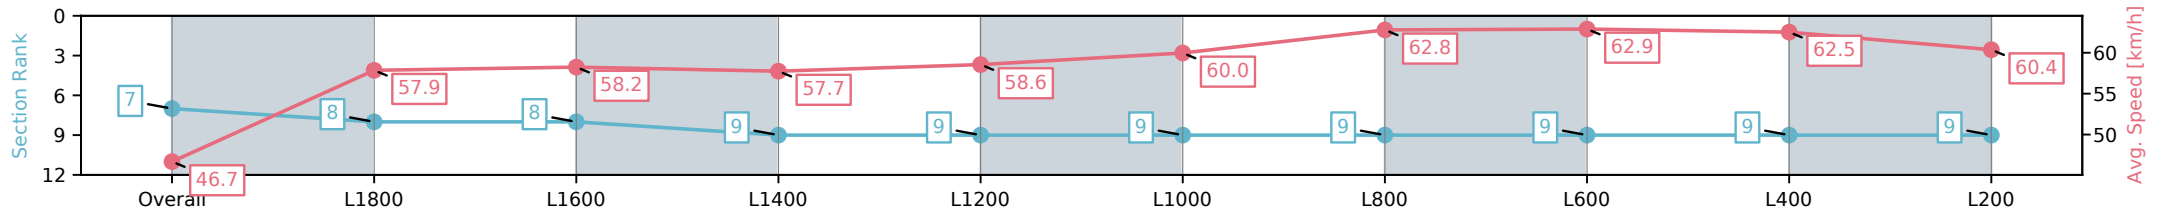

Horse/Jockey Name	SHAKESPEARE/Alan Lai
Finish Rank	7
Fastest Section Time (Section)	0:11.56 (L600)
Top Speed [km/h] (Section)	63.6 (L1000)
Race State	Finished

Morphettville SA - Professional

Race 7: Grand Syndicates Handicap (Heat of Sportsbet Skybeau Series) - 2043m

02 November 2024 - 4:03PM

Track Rating: Good 3, Weather: Fine, Rail Position: +9m Entire; Sectional 612m

Section	Overall	L1800	L1600	L1400	L1200	L1000	L800	L600	L400	L200
Section Times	2:07.27 [7] (0:18.80)	1:48.47 [8] (0:12.51)	1:35.96 [8] (0:12.35)	1:23.61 [9] (0:12.56)	1:11.04 [9] (0:12.34)	0:58.70 [9] (0:12.03)	0:46.67 [9] (0:11.56)	0:35.11 [9] (0:11.60)	0:23.51 [9] (0:11.57)	0:11.93 [9] (0:11.93)
Average Speed [km/h]	46.7	57.9	58.2	57.7	58.6	60.0	62.8	62.9	62.5	60.4
Top Speed [km/h]	58.2	59.1	58.9	58.4	59.2	61.6	63.6	63.6	63.3	62.2
Avg. Dist. to Rail [m]	5.8	1.5	2.1	1.9	1.5	2.4	2.5	2.4	4.4	6.0
Avg. Stride Freq. [Hz]	2.1	2.2	2.2	2.2	2.2	2.2	2.3	2.3	2.3	2.3
Avg. Stride Length [m]	6.3	7.1	7.3	7.4	7.4	7.3	7.5	7.5	7.4	7.3

- [ ] Ranking at each section and finish
- -:-:- No data available at this section
- NA No data available