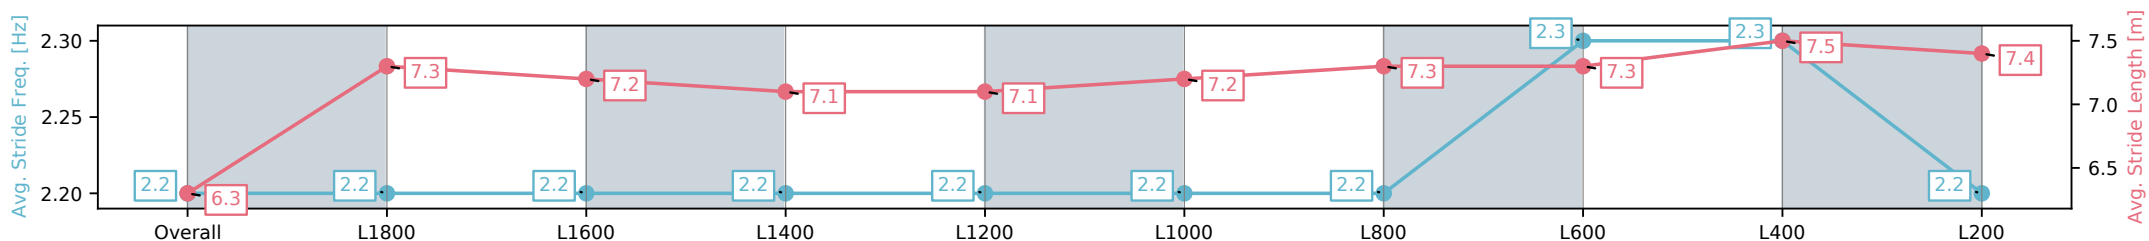

Morphettville SA - Professional

Race 7: Grand Syndicates Handicap (Heat of Sportsbet Skybeau Series) - 2043m

02 November 2024 - 4:03PM

Track Rating: Good 3, Weather: Fine, Rail Position: +9m Entire; Sectional 612m

Section	Overall	L1800	L1600	L1400	L1200	L1000	L800	L600	L400	L200
Section Times	2:06.63 [3] (0:18.00)	1:48.63 [2] (0:12.17)	1:36.46 [2] (0:12.28)	1:24.17 [2] (0:12.61)	1:11.56 [2] (0:12.49)	0:59.07 [2] (0:12.15)	0:46.92 [2] (0:11.79)	0:35.13 [2] (0:11.52)	0:23.61 [2] (0:11.50)	0:12.11 [2] (0:12.11)
Average Speed [km/h]	48.8	59.3	58.6	57.5	57.8	59.2	61.3	62.4	62.7	59.4
Top Speed [km/h]	60.0	59.9	59.4	58.0	58.4	60.4	62.0	63.0	63.4	61.9
Avg. Dist. to Rail [m]	4.2	0.9	1.8	1.5	1.1	1.8	0.8	0.3	0.9	1.2
Avg. Stride Freq. [Hz]	2.1	2.1	2.1	2.1	2.1	2.1	2.1	2.2	2.2	2.2
Avg. Stride Length [m]	6.6	7.6	7.4	7.4	7.4	7.5	7.7	7.7	7.8	7.6