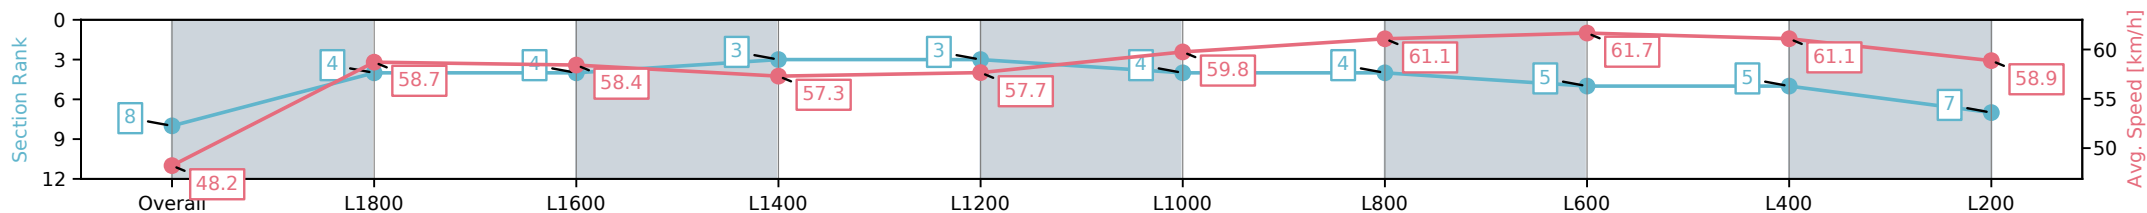

Horse/Jockey Name	WIN O'CLOCK/Jason Holder
Finish Rank	8
Fastest Section Time (Section)	0:11.67 (L400)
Top Speed [km/h] (Section)	62.1 (L800)
Race State	Finished

Morphettville SA - Professional

Race 7: Grand Syndicates Handicap (Heat of Sportsbet Skybeau Series) - 2043m

02 November 2024 - 4:03PM

Track Rating: Good 3, Weather: Fine, Rail Position: +9m Entire; Sectional 612m

Section	Overall	L1800	L1600	L1400	L1200	L1000	L800	L600	L400	L200
Section Times	2:07.39 [8] (0:18.22)	1:49.17 [4] (0:12.27)	1:36.90 [4] (0:12.33)	1:24.57 [3] (0:12.59)	1:11.98 [3] (0:12.48)	0:59.50 [4] (0:12.06)	0:47.44 [4] (0:11.77)	0:35.67 [5] (0:11.67)	0:24.00 [5] (0:11.77)	0:12.23 [7] (0:12.23)
Average Speed [km/h]	48.2	58.7	58.4	57.3	57.7	59.8	61.1	61.7	61.1	58.9
Top Speed [km/h]	60.2	59.5	59.0	58.0	58.6	60.4	61.9	62.1	61.5	61.2
Avg. Dist. to Rail [m]	4.8	0.3	0.5	0.5	0.2	0.6	0.3	0.4	0.5	0.6
Avg. Stride Freq. [Hz]	2.1	2.2	2.2	2.2	2.2	2.2	2.2	2.2	2.2	2.2
Avg. Stride Length [m]	6.3	7.4	7.4	7.4	7.2	7.0	7.2	7.4	7.4	7.3

- [ ] Ranking at each section and finish
- -:-:- No data available at this section
- NA No data available