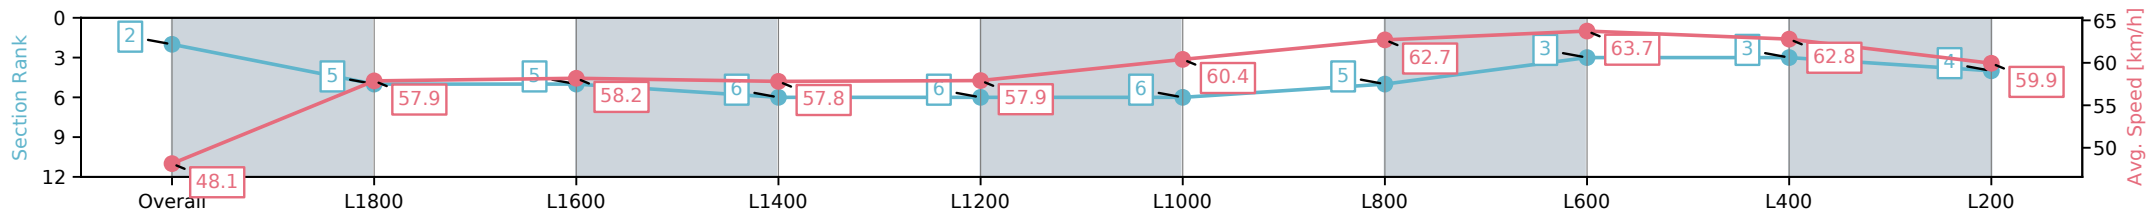

Section	Overall	L1800	L1600	L1400	L1200	L1000	L800	L600	L400	L200
Section Times	2:06.62 [2] (0:18.28)	1:48.33 [5] (0:12.51)	1:35.82 [5] (0:12.38)	1:23.44 [6] (0:12.54)	1:10.90 [6] (0:12.48)	0:58.42 [6] (0:11.92)	0:46.50 [5] (0:11.57)	0:34.92 [3] (0:11.40)	0:23.52 [3] (0:11.52)	0:12.00 [4] (0:12.00)
Average Speed [km/h]	48.1	57.9	58.2	57.8	57.9	60.4	62.7	63.7	62.8	59.9
Top Speed [km/h]	59.6	59.7	58.9	58.9	58.7	61.7	64.7	64.7	63.3	61.8
Avg. Dist. to Rail [m]	5.5	1.8	2.1	2.0	1.3	2.0	2.0	1.7	3.4	3.2
Avg. Stride Freq. [Hz]	2.1	2.2	2.2	2.2	2.2	2.2	2.3	2.4	2.4	2.3
Avg. Stride Length [m]	6.3	7.2	7.3	7.2	7.2	7.5	7.6	7.5	7.4	7.2