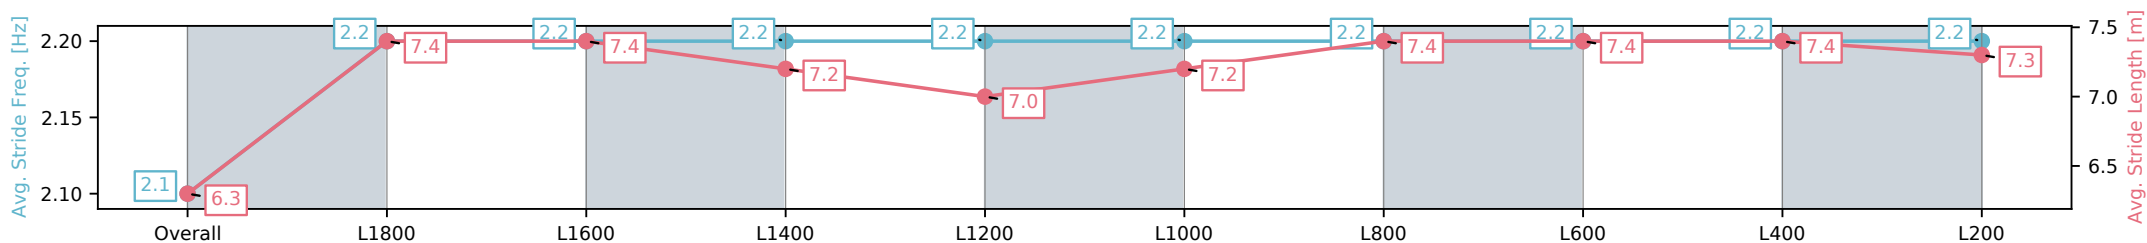

Morphettville SA - Professional

Race 7: Grand Syndicates Handicap (Heat of Sportsbet Skybeau Series) - 2043m

02 November 2024 - 4:03PM

Track Rating: Good 3, Weather: Fine, Rail Position: +9m Entire; Sectional 612m

Section	Overall	L1800	L1600	L1400	L1200	L1000	L800	L600	L400	L200
Section Times	2:07.39 [8] (0:18.22)	1:49.17 [4] (0:12.27)	1:36.90 [4] (0:12.33)	1:24.57 [3] (0:12.59)	1:11.98 [3] (0:12.48)	0:59.50 [4] (0:12.06)	0:47.44 [4] (0:11.77)	0:35.67 [5] (0:11.67)	0:24.00 [5] (0:11.77)	0:12.23 [7] (0:12.23)
Average Speed [km/h]	48.2	58.7	58.4	57.3	57.7	59.8	61.1	61.7	61.1	58.9
Top Speed [km/h]	60.2	59.5	59.0	58.0	58.6	60.4	61.9	62.1	61.5	61.2
Avg. Dist. to Rail [m]	4.8	0.3	0.5	0.5	0.2	0.6	0.3	0.4	0.5	0.6
Avg. Stride Freq. [Hz]	2.1	2.2	2.2	2.2	2.2	2.2	2.2	2.2	2.2	2.2
Avg. Stride Length [m]	6.3	7.4	7.4	7.4	7.2	7.0	7.2	7.4	7.4	7.3