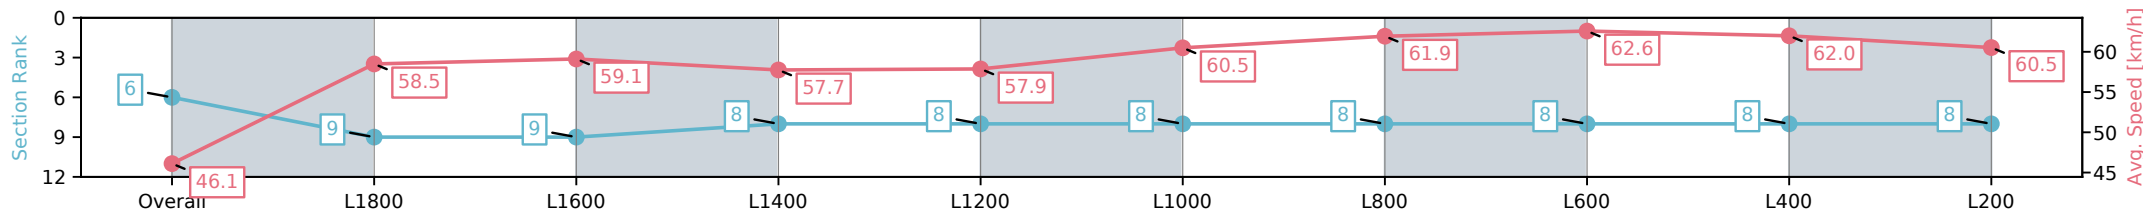

Horse/Jockey Name	MAGNETIC EDGE/Taylor Johnstone
Finish Rank	6
Fastest Section Time (Section)	0:11.54 (L400)
Top Speed [km/h] (Section)	63.1 (L800)
Race State	Finished

Morphettville SA - Professional

Race 7: Grand Syndicates Handicap (Heat of Sportsbet Skybeau Series) - 2043m

02 November 2024 - 4:03PM

Track Rating: Good 3, Weather: Fine, Rail Position: +9m Entire; Sectional 612m

Section	Overall	L1800	L1600	L1400	L1200	L1000	L800	L600	L400	L200
Section Times	2:07.11 [6] (0:19.07)	1:48.04 [9] (0:12.34)	1:35.70 [9] (0:12.19)	1:23.51 [8] (0:12.52)	1:10.99 [8] (0:12.41)	0:58.58 [8] (0:11.89)	0:46.69 [8] (0:11.64)	0:35.05 [8] (0:11.54)	0:23.51 [8] (0:11.63)	0:11.88 [8] (0:11.88)
Average Speed [km/h]	46.1	58.5	59.1	57.7	57.9	60.5	61.9	62.6	62.0	60.5
Top Speed [km/h]	57.9	59.3	59.8	59.1	58.6	62.4	63.1	63.1	62.8	62.9
Avg. Dist. to Rail [m]	6.6	0.4	0.7	0.8	0.2	0.4	0.2	0.3	1.2	2.2
Avg. Stride Freq. [Hz]	2.1	2.3	2.3	2.2	2.2	2.3	2.3	2.3	2.3	2.3
Avg. Stride Length [m]	6.0	7.1	7.3	7.2	7.2	7.3	7.2	7.1	7.3	7.3

- [ ] Ranking at each section and finish
- -:-:- No data available at this section
- NA No data available