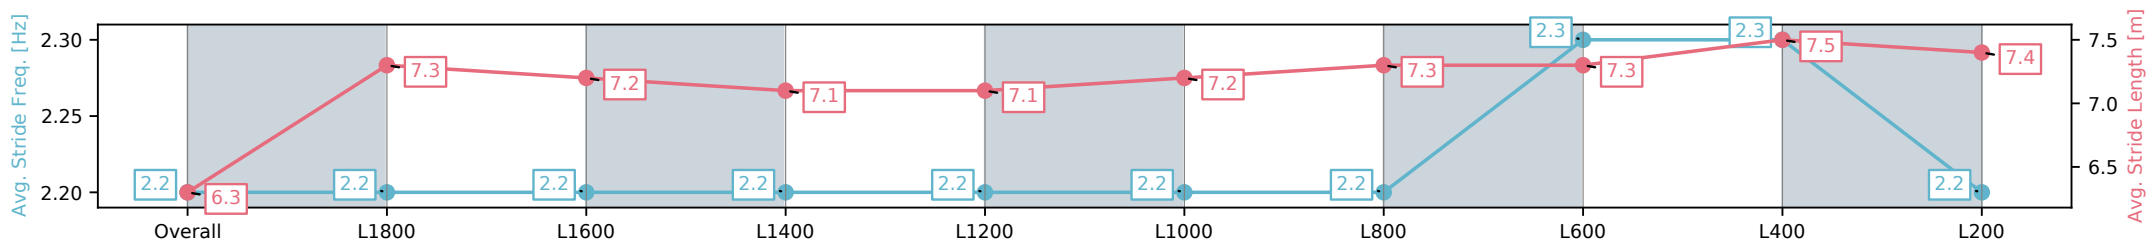

Morphettville SA - Professional

Race 7: Grand Syndicates Handicap (Heat of Sportsbet Skybeau Series) - 2043m

02 November 2024 - 4:03PM

Track Rating: Good 3, Weather: Fine, Rail Position: +9m Entire; Sectional 612m

Section	Overall	L1800	L1600	L1400	L1200	L1000	L800	L600	L400	L200
Section Times	2:06.63 [3] (0:17.93)	1:48.70 [1] (0:12.12)	1:36.58 [1] (0:12.32)	1:24.26 [1] (0:12.59)	1:11.67 [1] (0:12.49)	0:59.18 [1] (0:12.13)	0:47.05 [1] (0:11.85)	0:35.20 [1] (0:11.51)	0:23.69 [1] (0:11.61)	0:12.08 [3] (0:12.08)
Average Speed [km/h]	48.8	59.4	58.5	57.4	57.7	59.3	60.7	62.5	62.1	59.6
Top Speed [km/h]	59.7	60.2	59.6	58.1	59.0	61.2	62.6	62.8	62.8	61.0
Avg. Dist. to Rail [m]	2.4	0.7	1.2	0.8	0.4	0.9	0.2	0.3	0.8	0.7
Avg. Stride Freq. [Hz]	2.2	2.2	2.2	2.2	2.2	2.2	2.2	2.3	2.3	2.2
Avg. Stride Length [m]	6.3	7.3	7.2	7.1	7.1	7.2	7.3	7.3	7.5	7.4