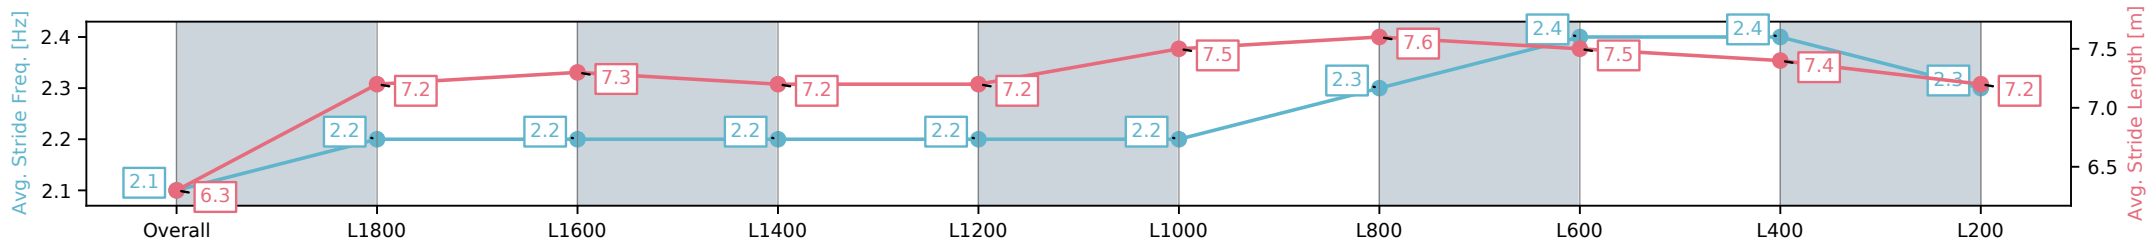

Section	Overall	L1800	L1600	L1400	L1200	L1000	L800	L600	L400	L200
Section Times	2:06.62 [2] (0:18.28)	1:48.33 [5] (0:12.51)	1:35.82 [5] (0:12.38)	1:23.44 [6] (0:12.54)	1:10.90 [6] (0:12.48)	0:58.42 [6] (0:11.92)	0:46.50 [5] (0:11.57)	0:34.92 [3] (0:11.40)	0:23.52 [3] (0:11.52)	0:12.00 [4] (0:12.00)
Average Speed [km/h]	48.1	57.9	58.2	57.8	57.9	60.4	62.7	63.7	62.8	59.9
Top Speed [km/h]	59.6	59.7	58.9	58.9	58.7	61.7	64.7	64.7	63.3	61.8
Avg. Dist. to Rail [m]	5.5	1.8	2.1	2.0	1.3	2.0	2.0	1.7	3.4	3.2
Avg. Stride Freq. [Hz]	2.1	2.2	2.2	2.2	2.2	2.2	2.3	2.4	2.4	2.3
Avg. Stride Length [m]	6.3	7.2	7.3	7.2	7.2	7.5	7.6	7.5	7.4	7.2