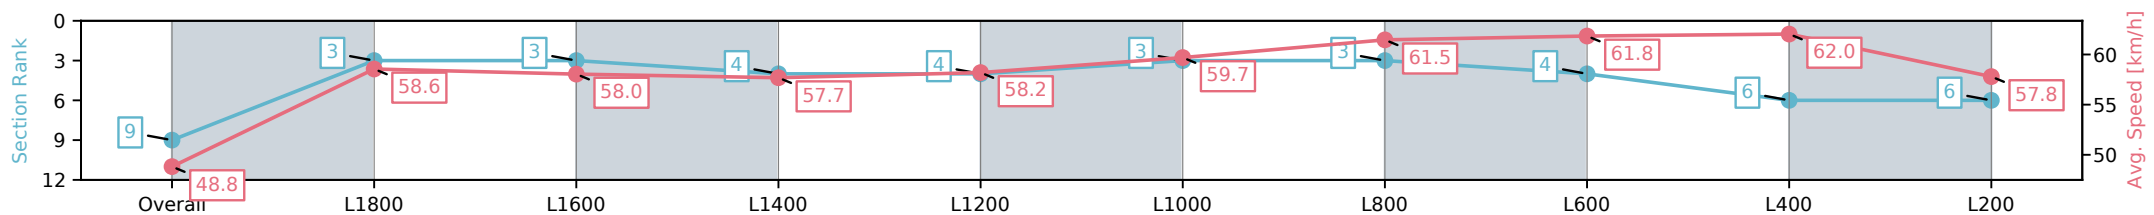

Horse/Jockey Name	CRIMSON VINE/Jacob Opperman
Finish Rank	9
Fastest Section Time (Section)	0:11.65 (L200)
Top Speed [km/h] (Section)	63.5 (L600)
Race State	Finished

Morphettville SA - Professional

Race 7: Grand Syndicates Handicap (Heat of Sportsbet Skybeau Series) - 2043m

02 November 2024 - 4:03PM

Track Rating: Good 3, Weather: Fine, Rail Position: +9m Entire; Sectional 612m

Section	Overall	L1800	L1600	L1400	L1200	L1000	L800	L600	L400	L200
Section Times	2:07.55 [9] (0:18.12)	1:49.43 [3] (0:12.36)	1:37.07 [3] (0:12.41)	1:24.66 [4] (0:12.56)	1:12.10 [4] (0:12.43)	0:59.67 [3] (0:12.06)	0:47.61 [3] (0:11.77)	0:35.84 [4] (0:11.73)	0:24.11 [6] (0:11.65)	0:12.46 [6] (0:12.46)
Average Speed [km/h]	48.8	58.6	58.0	57.7	58.2	59.7	61.5	61.8	62.0	57.8
Top Speed [km/h]	60.9	59.2	58.5	58.3	58.7	60.9	62.0	62.7	63.5	59.7
Avg. Dist. to Rail [m]	6.7	2.5	2.0	1.7	1.3	2.2	1.5	1.4	3.2	5.4
Avg. Stride Freq. [Hz]	2.1	2.2	2.2	2.2	2.2	2.2	2.2	2.3	2.3	2.2
Avg. Stride Length [m]	6.4	7.0	7.1	7.0	7.1	7.2	7.4	7.5	7.5	7.3

[ ] Ranking at each section and finish
-:-:- No data available at this section
NA No data available