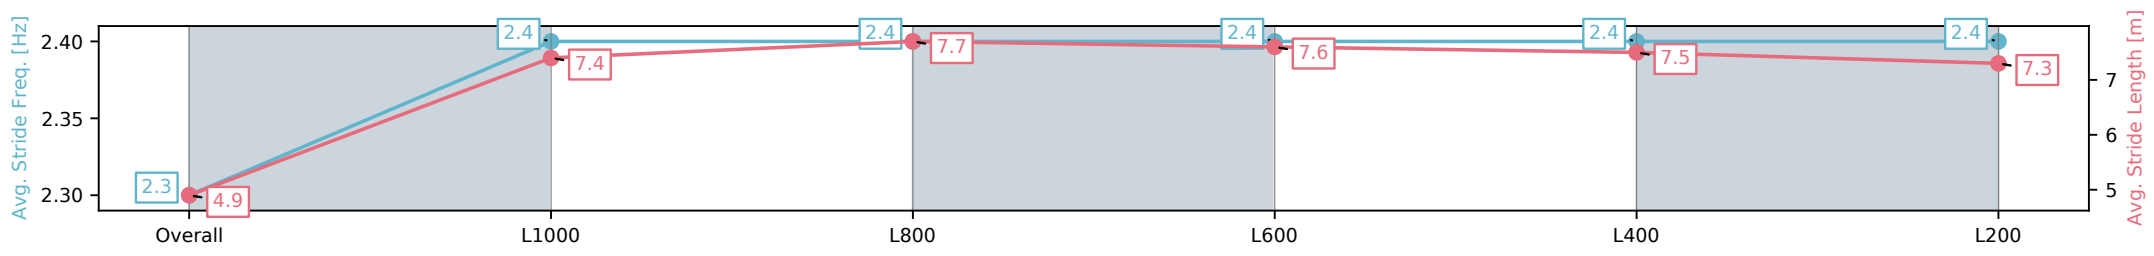

Race 6: Pam & Stuart Nunn 50th Anniversary Handicap - 1100m

02 November 2024 - 3:27PM

Track Rating: Good 3, Weather: Fine, Rail Position: +9m Entire; Sectional 612m

Section	Overall	L1000	L800	L600	L400	L200
Section Times	1:04.06 [1] (0:09.11)	0:54.95 [3] (0:10.95)	0:44.00 [4] (0:10.74)	0:33.26 [4] (0:10.97)	0:22.29 [3] (0:10.98)	0:11.31 [1] (0:11.31)
Average Speed [km/h]	39.5	65.8	66.8	65.6	65.7	63.7
Top Speed [km/h]	61.0	68.3	68.2	66.3	67.2	66.2
Avg. Dist. to Rail [m]	4.9	1.0	0.5	0.4	2.4	1.4
Avg. Stride Freq. [Hz]	2.3	2.4	2.4	2.4	2.4	2.4
Avg. Stride Length [m]	4.9	7.4	7.7	7.6	7.5	7.3