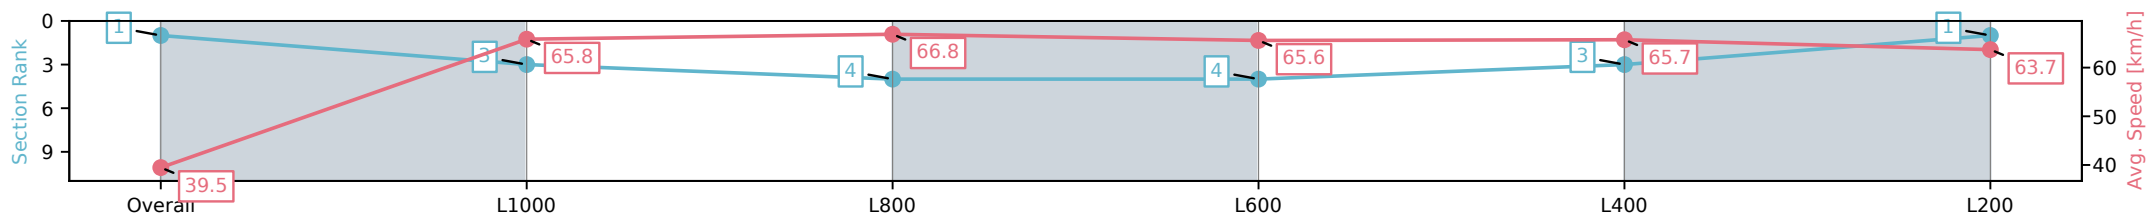

Race 6: Pam & Stuart Nunn 50th Anniversary Handicap - 1100m

02 November 2024 - 3:27PM

Track Rating: Good 3, Weather: Fine, Rail Position: +9m Entire; Sectional 612m

Section	Overall	L1000	L800	L600	L400	L200
Section Times	1:04.06 [1] (0:09.11)	0:54.95 [3] (0:10.95)	0:44.00 [4] (0:10.74)	0:33.26 [4] (0:10.97)	0:22.29 [3] (0:10.98)	0:11.31 [1] (0:11.31)
Average Speed [km/h]	39.5	65.8	66.8	65.6	65.7	63.7
Top Speed [km/h]	61.0	68.3	68.2	66.3	67.2	66.2
Avg. Dist. to Rail [m]	4.9	1.0	0.5	0.4	2.4	1.4
Avg. Stride Freq. [Hz]	2.3	2.4	2.4	2.4	2.4	2.4
Avg. Stride Length [m]	4.9	7.4	7.7	7.6	7.5	7.3