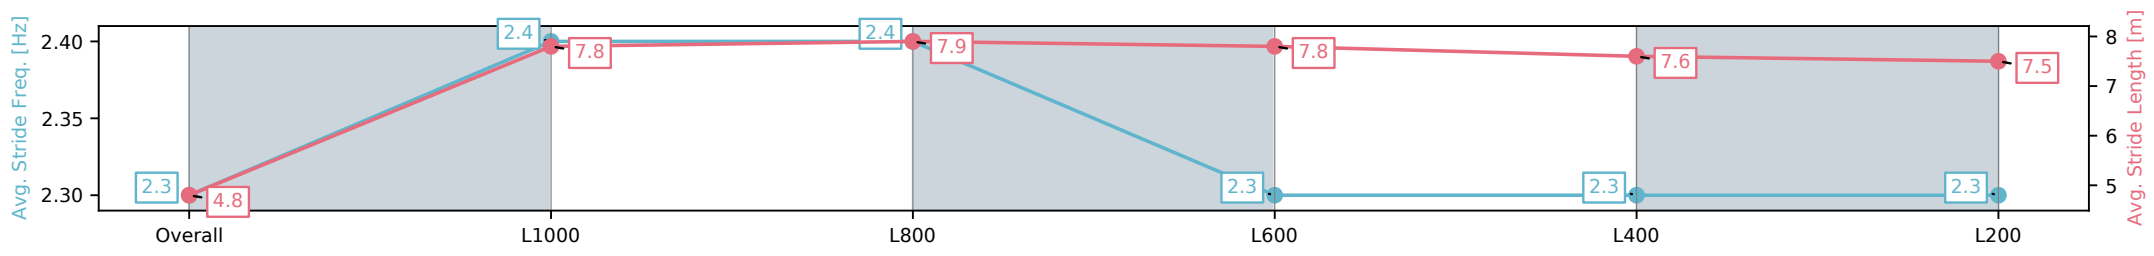

[] Ranking at each section and finish
 -:-:- No data available at this section
 NA No data available

Horse/Jockey Name	TALL LETTER/Samuel Payne
Finish Rank	7
Fastest Section Time (Section)	0:10.69 (L800)
Top Speed [km/h] (Section)	69.2 (Overall)
Race State	Finished

Morphettville SA - Professional
Race 6: Pam & Stuart Nunn 50th Anniversary Handicap - 1100m
 02 November 2024 - 3:27PM
 Track Rating: Good 3, Weather: Fine, Rail Position: +9m Entire; Sectional 612m

Section	Overall	L1000	L800	L600	L400	L200
Section Times	1:05.05 [7] (0:09.35)	0:55.70 [6] (0:10.70)	0:45.00 [3] (0:10.69)	0:34.31 [3] (0:11.12)	0:23.19 [4] (0:11.28)	0:11.90 [7] (0:11.90)
Average Speed [km/h]	38.5	67.3	66.9	64.4	63.8	60.5
Top Speed [km/h]	64.6	69.2	69.1	65.5	64.6	63.0
Avg. Dist. to Rail [m]	3.0	1.2	1.3	1.1	0.6	0.8
Avg. Stride Freq. [Hz]	2.3	2.4	2.4	2.3	2.3	2.3
Avg. Stride Length [m]	4.8	7.8	7.9	7.8	7.6	7.5