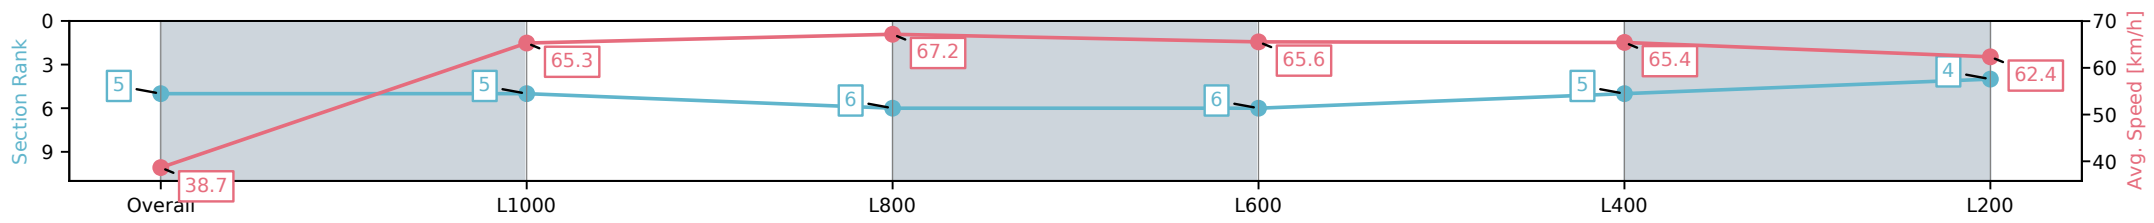

Horse/Jockey Name	FASHION DOG/Ben Price
Finish Rank	5
Fastest Section Time (Section)	0:10.69 (L800)
Top Speed [km/h] (Section)	68.4 (Overall)
Race State	Finished

Morphettville SA - Professional
Race 6: Pam & Stuart Nunn 50th Anniversary Handicap - 1100m
02 November 2024 - 3:27PM
Track Rating: Good 3, Weather: Fine, Rail Position: +9m Entire; Sectional 612m

Section	Overall	L1000	L800	L600	L400	L200
Section Times	1:04.56 [5] (0:09.28)	0:55.27 [5] (0:11.03)	0:44.24 [6] (0:10.69)	0:33.55 [6] (0:10.97)	0:22.58 [5] (0:11.02)	0:11.56 [4] (0:11.56)
Average Speed [km/h]	38.7	65.3	67.2	65.6	65.4	62.4
Top Speed [km/h]	62.9	68.4	68.1	66.9	66.3	64.7
Avg. Dist. to Rail [m]	3.5	0.9	0.4	0.5	1.6	1.2
Avg. Stride Freq. [Hz]	2.1	2.3	2.3	2.2	2.3	2.3
Avg. Stride Length [m]	5.2	7.8	8.0	8.0	7.8	7.6

[ ] Ranking at each section and finish
-:-:- No data available at this section
NA No data available