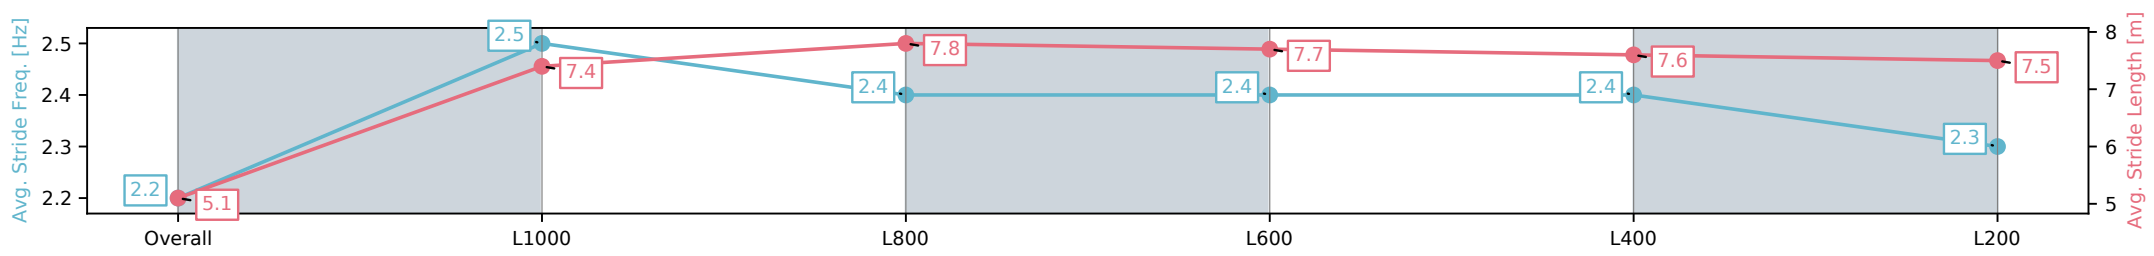

Morphettville SA - Professional

Race 6: Pam & Stuart Nunn 50th Anniversary Handicap - 1100m

02 November 2024 - 3:27PM

Track Rating: Good 3, Weather: Fine, Rail Position: +9m Entire; Sectional 612m

Section	Overall	L1000	L800	L600	L400	L200
Section Times	1:04.66 [6] (0:09.23)	0:55.43 [4] (0:10.99)	0:44.44 [5] (0:10.73)	0:33.71 [5] (0:11.04)	0:22.67 [6] (0:11.12)	0:11.55 [6] (0:11.55)
Average Speed [km/h]	38.9	65.5	67.3	65.5	65.0	62.3
Top Speed [km/h]	60.7	67.9	68.1	66.9	66.3	64.6
Avg. Dist. to Rail [m]	4.4	1.8	0.5	1.0	3.6	3.1
Avg. Stride Freq. [Hz]	2.2	2.5	2.4	2.4	2.4	2.3
Avg. Stride Length [m]	5.1	7.4	7.8	7.7	7.6	7.5

[] Ranking at each section and finish
 -:-:- No data available at this section
 NA No data available

Horse/Jockey Name	TALL LETTER/Samuel Payne
Finish Rank	7
Fastest Section Time (Section)	0:10.69 (L800)
Top Speed [km/h] (Section)	69.2 (Overall)
Race State	Finished