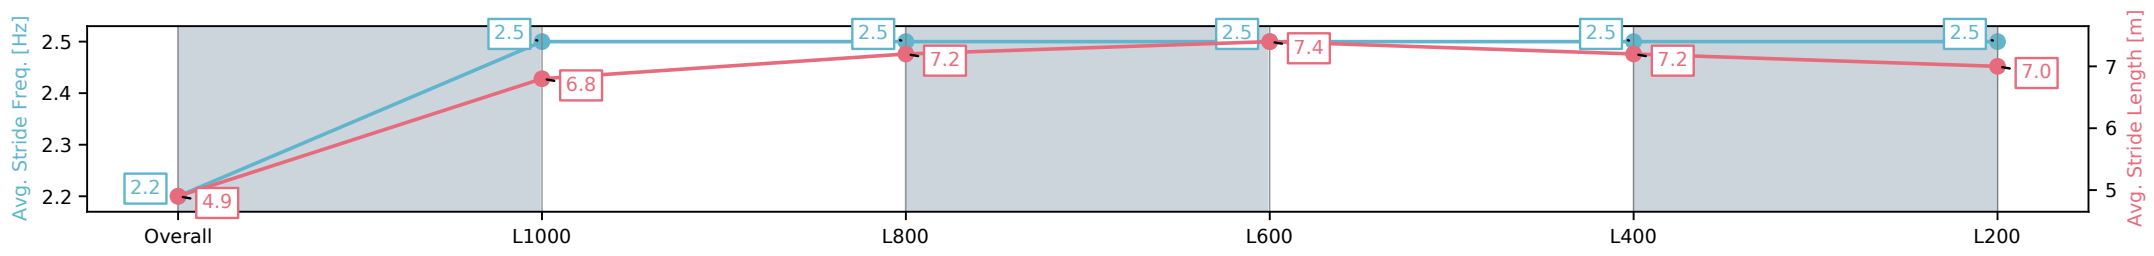

Morphettville SA - Professional

Race 6: Pam & Stuart Nunn 50th Anniversary Handicap - 1100m

02 November 2024 - 3:27PM

Track Rating: Good 3, Weather: Fine, Rail Position: +9m Entire; Sectional 612m

Section	Overall	L1000	L800	L600	L400	L200
Section Times	1:04.48 [3] (0:09.60)	0:54.88 [8] (0:11.17)	0:43.71 [8] (0:10.57)	0:33.13 [8] (0:10.79)	0:22.34 [7] (0:10.87)	0:11.47 [5] (0:11.47)
Average Speed [km/h]	37.5	64.5	67.5	65.9	66.1	62.8
Top Speed [km/h]	59.7	67.6	68.5	66.9	67.6	65.4
Avg. Dist. to Rail [m]	6.6	1.4	1.7	2.2	1.4	1.3
Avg. Stride Freq. [Hz]	2.2	2.5	2.5	2.5	2.5	2.5
Avg. Stride Length [m]	4.9	6.8	7.2	7.4	7.2	7.0