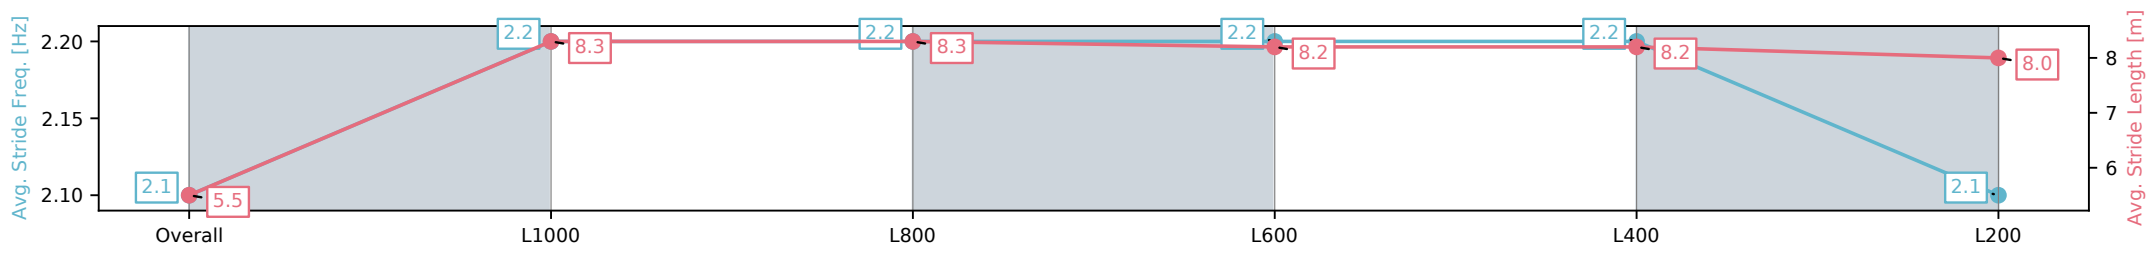

Horse/Jockey Name	OVERSTATED/Jason Holder
Finish Rank	2
Fastest Section Time (Section)	0:10.74 (L800)
Top Speed [km/h] (Section)	68.4 (L1000)
Race State	Finished

Morphettville SA - Professional
Race 6: Pam & Stuart Nunn 50th Anniversary Handicap - 1100m
02 November 2024 - 3:27PM
Track Rating: Good 3, Weather: Fine, Rail Position: +9m Entire; Sectional 612m

Section	Overall	L1000	L800	L600	L400	L200
Section Times	1:04.37 [2] (0:09.02)	0:55.35 [2] (0:10.84)	0:44.51 [2] (0:10.74)	0:33.77 [2] (0:11.06)	0:22.71 [2] (0:11.12)	0:11.59 [2] (0:11.59)
Average Speed [km/h]	39.9	66.5	66.7	64.9	64.9	62.2
Top Speed [km/h]	63.5	67.9	68.4	65.9	65.6	64.8
Avg. Dist. to Rail [m]	4.3	0.6	0.9	0.8	1.5	0.8
Avg. Stride Freq. [Hz]	2.1	2.2	2.2	2.2	2.2	2.1
Avg. Stride Length [m]	5.5	8.3	8.3	8.2	8.2	8.0

[ ] Ranking at each section and finish
-:-:- No data available at this section
NA No data available