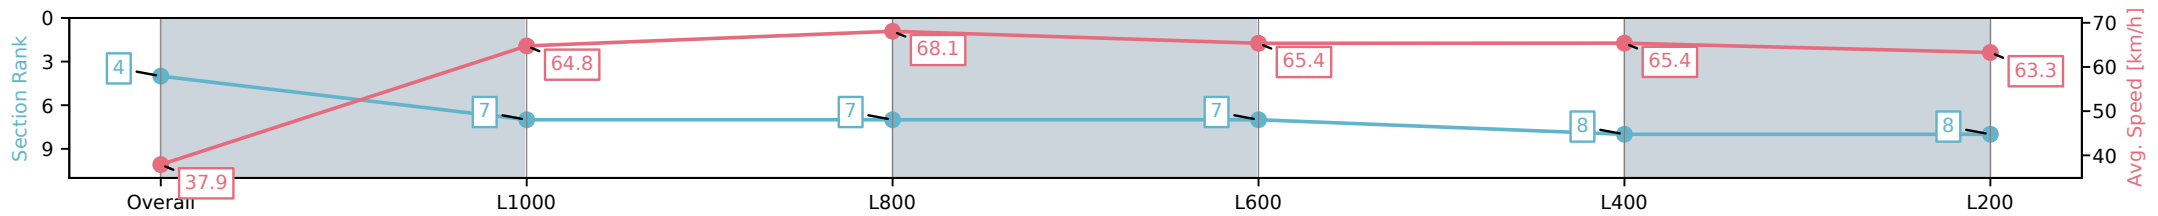

Morphettville SA - Professional

Race 6: Pam & Stuart Nunn 50th Anniversary Handicap - 1100m

02 November 2024 - 3:27PM

Track Rating: Good 3, Weather: Fine, Rail Position: +9m Entire; Sectional 612m

Section	Overall	L1000	L800	L600	L400	L200
Section Times	1:04.54 [4] (0:09.49)	0:55.05 [7] (0:11.11)	0:43.94 [7] (0:10.57)	0:33.36 [7] (0:10.96)	0:22.40 [8] (0:11.02)	0:11.38 [8] (0:11.38)
Average Speed [km/h]	37.9	64.8	68.1	65.4	65.4	63.3
Top Speed [km/h]	59.7	68.5	69.2	66.9	66.5	65.6
Avg. Dist. to Rail [m]	4.9	0.7	0.5	1.1	2.5	3.1
Avg. Stride Freq. [Hz]	2.2	2.3	2.3	2.3	2.3	2.3
Avg. Stride Length [m]	5.0	7.9	8.1	8.0	7.8	7.7