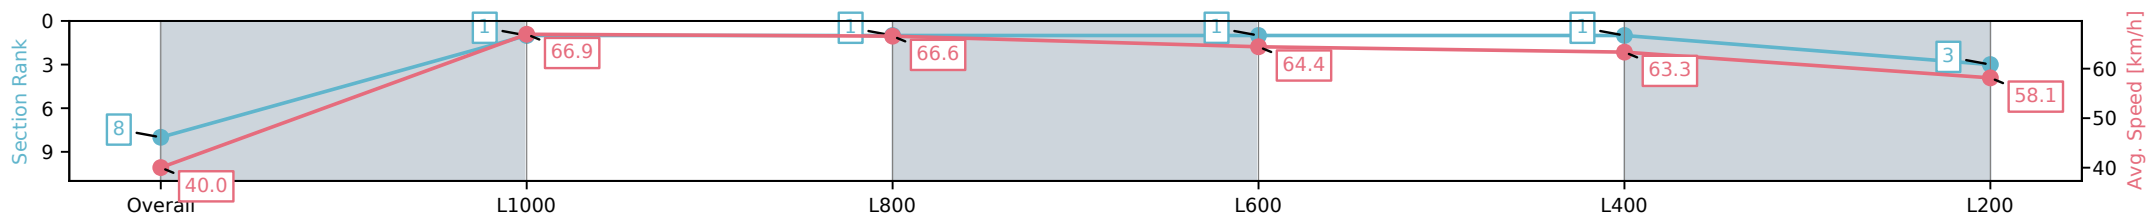

Horse/Jockey Name	IMMORTAL SPIRIT/Dom Tourneur
Finish Rank	8
Fastest Section Time (Section)	0:10.76 (L1000)
Top Speed [km/h] (Section)	68.6 (Overall)
Race State	Finished

Morphettville SA - Professional
Race 6: Pam & Stuart Nunn 50th Anniversary Handicap - 1100m
02 November 2024 - 3:27PM
Track Rating: Good 3, Weather: Fine, Rail Position: +9m Entire; Sectional 612m

Section	Overall	L1000	L800	L600	L400	L200
Section Times	1:05.37 [8] (0:08.98)	0:56.39 [1] (0:10.76)	0:45.63 [1] (0:10.78)	0:34.85 [1] (0:11.13)	0:23.72 [1] (0:11.34)	0:12.38 [3] (0:12.38)
Average Speed [km/h]	40.0	66.9	66.6	64.4	63.3	58.1
Top Speed [km/h]	63.3	68.6	68.4	66.1	64.3	61.9
Avg. Dist. to Rail [m]	3.4	0.1	0.6	1.0	1.0	1.3
Avg. Stride Freq. [Hz]	2.2	2.5	2.5	2.4	2.4	2.3
Avg. Stride Length [m]	5.1	7.5	7.5	7.4	7.2	7.0

Report Created: Sat 02 November 2024 16:29:53 GMT+11 (Note: Timing is based on positional data)

[ ] Ranking at each section and finish
-:-:- No data available at this section
NA No data available