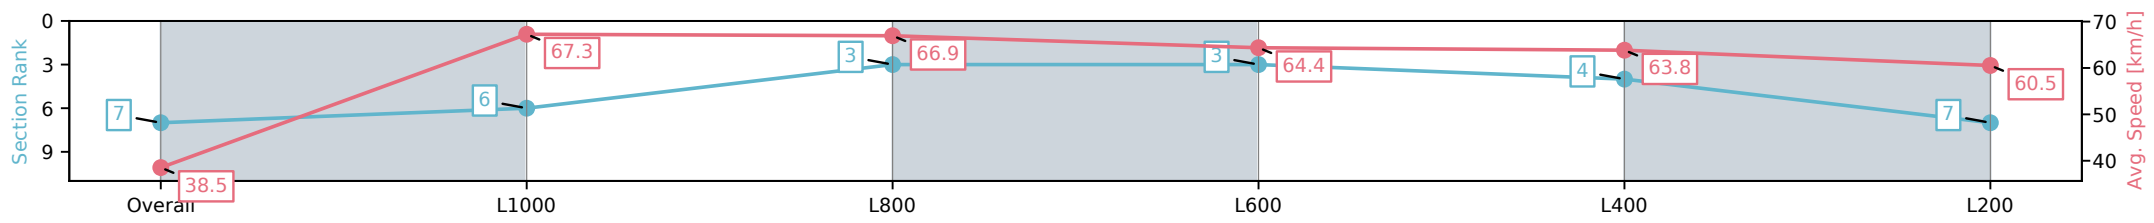

Horse/Jockey Name	TALL LETTER/Samuel Payne
Finish Rank	7
Fastest Section Time (Section)	0:10.69 (L800)
Top Speed [km/h] (Section)	69.2 (Overall)
Race State	Finished

Morphettville SA - Professional
Race 6: Pam & Stuart Nunn 50th Anniversary Handicap - 1100m
02 November 2024 - 3:27PM
Track Rating: Good 3, Weather: Fine, Rail Position: +9m Entire; Sectional 612m

Section	Overall	L1000	L800	L600	L400	L200
Section Times	1:05.05 [7] (0:09.35)	0:55.70 [6] (0:10.70)	0:45.00 [3] (0:10.69)	0:34.31 [3] (0:11.12)	0:23.19 [4] (0:11.28)	0:11.90 [7] (0:11.90)
Average Speed [km/h]	38.5	67.3	66.9	64.4	63.8	60.5
Top Speed [km/h]	64.6	69.2	69.1	65.5	64.6	63.0
Avg. Dist. to Rail [m]	3.0	1.2	1.3	1.1	0.6	0.8
Avg. Stride Freq. [Hz]	2.3	2.4	2.4	2.3	2.3	2.3
Avg. Stride Length [m]	4.8	7.8	7.9	7.8	7.6	7.5

[ ] Ranking at each section and finish
-:-:- No data available at this section
NA No data available