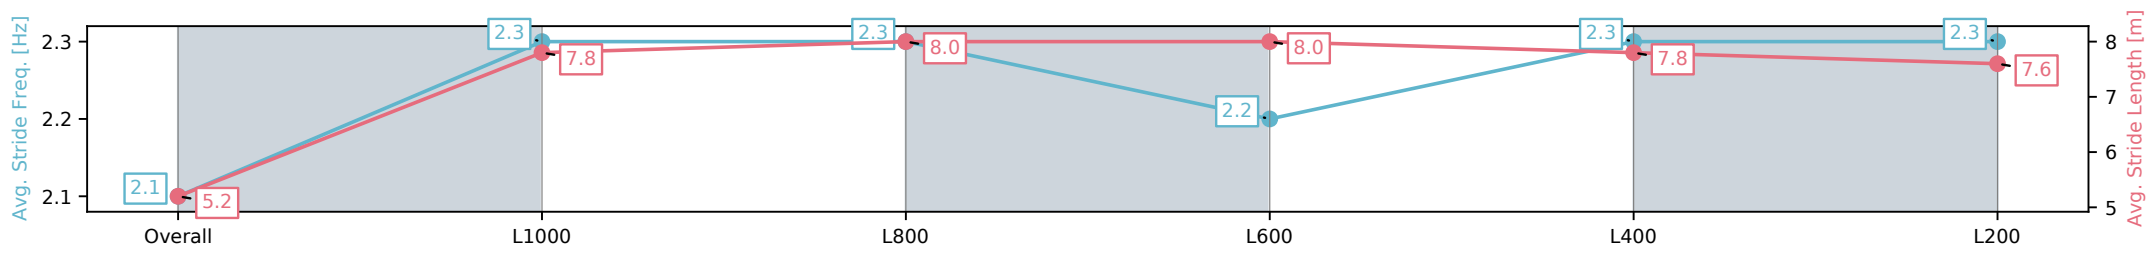

Horse/Jockey Name	FASHION DOG/Ben Price
Finish Rank	5
Fastest Section Time (Section)	0:10.69 (L800)
Top Speed [km/h] (Section)	68.4 (Overall)
Race State	Finished

Morphettville SA - Professional
Race 6: Pam & Stuart Nunn 50th Anniversary Handicap - 1100m
02 November 2024 - 3:27PM
Track Rating: Good 3, Weather: Fine, Rail Position: +9m Entire; Sectional 612m

Section	Overall	L1000	L800	L600	L400	L200
Section Times	1:04.56 [5] (0:09.28)	0:55.27 [5] (0:11.03)	0:44.24 [6] (0:10.69)	0:33.55 [6] (0:10.97)	0:22.58 [5] (0:11.02)	0:11.56 [4] (0:11.56)
Average Speed [km/h]	38.7	65.3	67.2	65.6	65.4	62.4
Top Speed [km/h]	62.9	68.4	68.1	66.9	66.3	64.7
Avg. Dist. to Rail [m]	3.5	0.9	0.4	0.5	1.6	1.2
Avg. Stride Freq. [Hz]	2.1	2.3	2.3	2.2	2.3	2.3
Avg. Stride Length [m]	5.2	7.8	8.0	8.0	7.8	7.6

[ ] Ranking at each section and finish
-:-:- No data available at this section
NA No data available