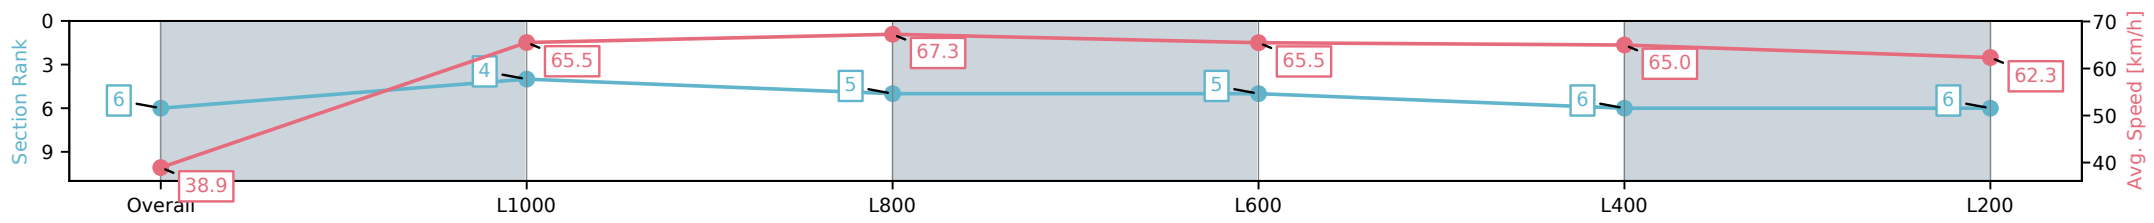

Morphettville SA - Professional

Race 6: Pam & Stuart Nunn 50th Anniversary Handicap - 1100m

02 November 2024 - 3:27PM

Track Rating: Good 3, Weather: Fine, Rail Position: +9m Entire; Sectional 612m

Section	Overall	L1000	L800	L600	L400	L200
Section Times	1:04.66 [6] (0:09.23)	0:55.43 [4] (0:10.99)	0:44.44 [5] (0:10.73)	0:33.71 [5] (0:11.04)	0:22.67 [6] (0:11.12)	0:11.55 [6] (0:11.55)
Average Speed [km/h]	38.9	65.5	67.3	65.5	65.0	62.3
Top Speed [km/h]	60.7	67.9	68.1	66.9	66.3	64.6
Avg. Dist. to Rail [m]	4.4	1.8	0.5	1.0	3.6	3.1
Avg. Stride Freq. [Hz]	2.2	2.5	2.4	2.4	2.4	2.3
Avg. Stride Length [m]	5.1	7.4	7.8	7.7	7.6	7.5

[] Ranking at each section and finish
 -:-:- No data available at this section
 NA No data available

Horse/Jockey Name	TALL LETTER/Samuel Payne
Finish Rank	7
Fastest Section Time (Section)	0:10.69 (L800)
Top Speed [km/h] (Section)	69.2 (Overall)
Race State	Finished