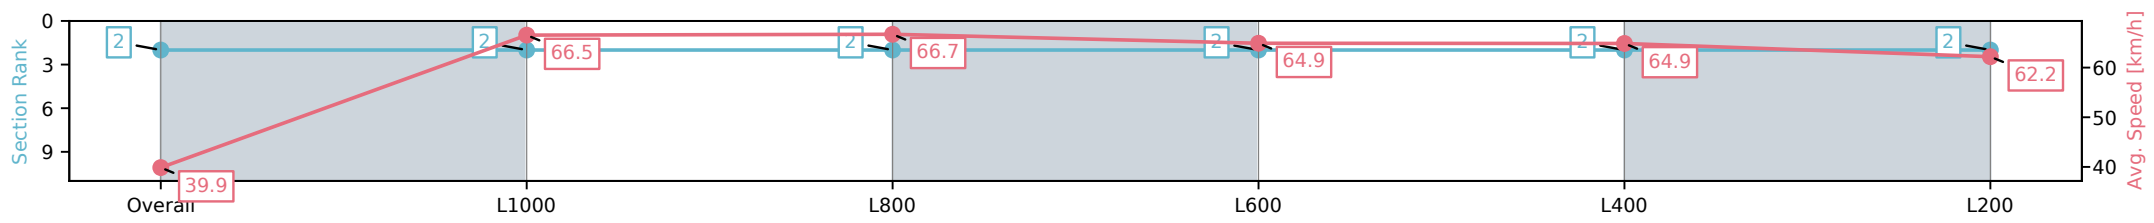

Horse/Jockey Name	OVERSTATED/Jason Holder
Finish Rank	2
Fastest Section Time (Section)	0:10.74 (L800)
Top Speed [km/h] (Section)	68.4 (L1000)
Race State	Finished

Morphettville SA - Professional
Race 6: Pam & Stuart Nunn 50th Anniversary Handicap - 1100m
02 November 2024 - 3:27PM
Track Rating: Good 3, Weather: Fine, Rail Position: +9m Entire; Sectional 612m

Section	Overall	L1000	L800	L600	L400	L200
Section Times	1:04.37 [2] (0:09.02)	0:55.35 [2] (0:10.84)	0:44.51 [2] (0:10.74)	0:33.77 [2] (0:11.06)	0:22.71 [2] (0:11.12)	0:11.59 [2] (0:11.59)
Average Speed [km/h]	39.9	66.5	66.7	64.9	64.9	62.2
Top Speed [km/h]	63.5	67.9	68.4	65.9	65.6	64.8
Avg. Dist. to Rail [m]	4.3	0.6	0.9	0.8	1.5	0.8
Avg. Stride Freq. [Hz]	2.1	2.2	2.2	2.2	2.2	2.1
Avg. Stride Length [m]	5.5	8.3	8.3	8.2	8.2	8.0

[ ] Ranking at each section and finish
-:-:- No data available at this section
NA No data available