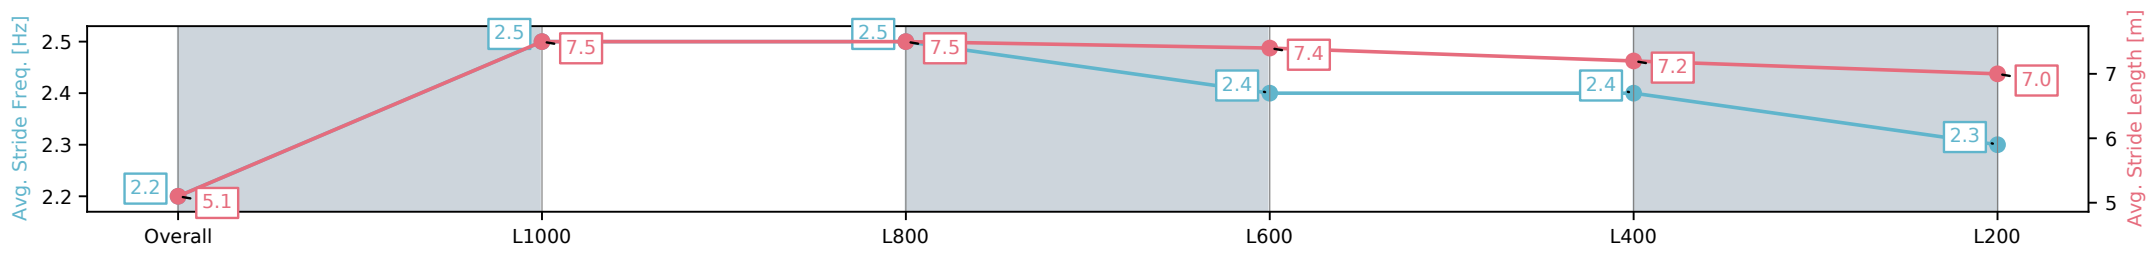

[] Ranking at each section and finish
 -:-:- No data available at this section
 NA No data available

Horse/Jockey Name	IMMORTAL SPIRIT/Dom Tourneur
Finish Rank	8
Fastest Section Time (Section)	0:10.76 (L1000)
Top Speed [km/h] (Section)	68.6 (Overall)
Race State	Finished

Morphettville SA - Professional
 Race 6: Pam & Stuart Nunn 50th Anniversary Handicap - 1100m
 02 November 2024 - 3:27PM
 Track Rating: Good 3, Weather: Fine, Rail Position: +9m Entire; Sectional 612m

Section	Overall	L1000	L800	L600	L400	L200
Section Times	1:05.37 [8] (0:08.98)	0:56.39 [1] (0:10.76)	0:45.63 [1] (0:10.78)	0:34.85 [1] (0:11.13)	0:23.72 [1] (0:11.34)	0:12.38 [3] (0:12.38)
Average Speed [km/h]	40.0	66.9	66.6	64.4	63.3	58.1
Top Speed [km/h]	63.3	68.6	68.4	66.1	64.3	61.9
Avg. Dist. to Rail [m]	3.4	0.1	0.6	1.0	1.0	1.3
Avg. Stride Freq. [Hz]	2.2	2.5	2.5	2.4	2.4	2.3
Avg. Stride Length [m]	5.1	7.5	7.5	7.4	7.2	7.0