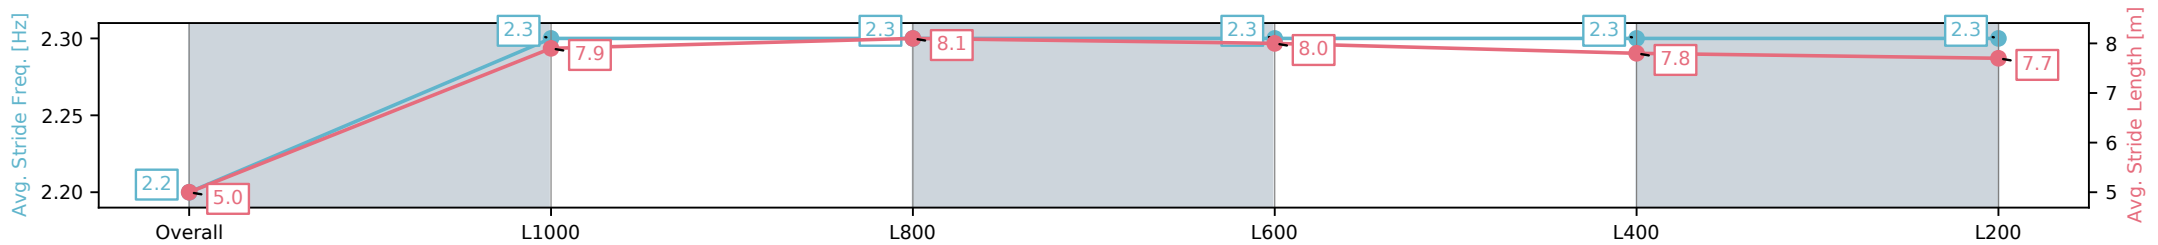

Morphettville SA - Professional

Race 6: Pam & Stuart Nunn 50th Anniversary Handicap - 1100m

02 November 2024 - 3:27PM

Track Rating: Good 3, Weather: Fine, Rail Position: +9m Entire; Sectional 612m

Section	Overall	L1000	L800	L600	L400	L200
Section Times	1:04.54 [4] (0:09.49)	0:55.05 [7] (0:11.11)	0:43.94 [7] (0:10.57)	0:33.36 [7] (0:10.96)	0:22.40 [8] (0:11.02)	0:11.38 [8] (0:11.38)
Average Speed [km/h]	37.9	64.8	68.1	65.4	65.4	63.3
Top Speed [km/h]	59.7	68.5	69.2	66.9	66.5	65.6
Avg. Dist. to Rail [m]	4.9	0.7	0.5	1.1	2.5	3.1
Avg. Stride Freq. [Hz]	2.2	2.3	2.3	2.3	2.3	2.3
Avg. Stride Length [m]	5.0	7.9	8.1	8.0	7.8	7.7

- [] Ranking at each section and finish
- :-:- No data available at this section
- NA No data available

Horse/Jockey Name	FASHION DOG/Ben Price
Finish Rank	5
Fastest Section Time (Section)	0:10.69 (L800)
Top Speed [km/h] (Section)	68.4 (Overall)
Race State	Finished