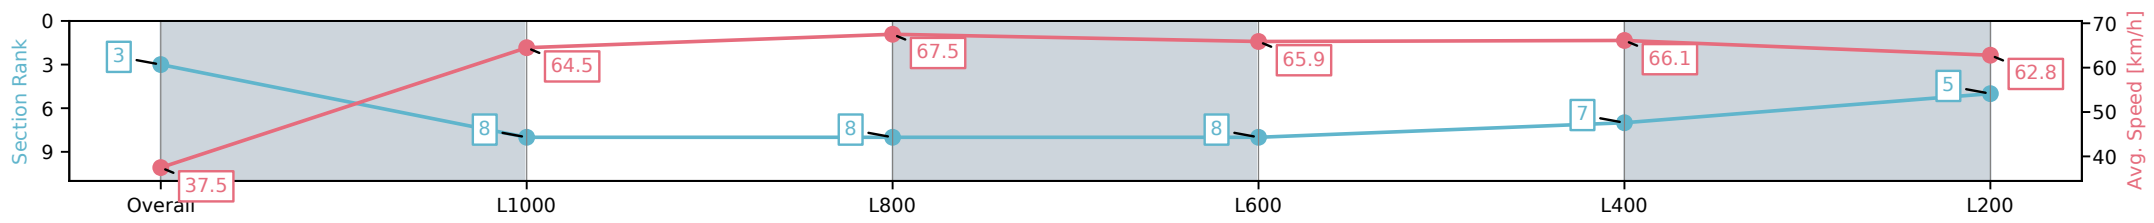

Morphettville SA - Professional

Race 6: Pam & Stuart Nunn 50th Anniversary Handicap - 1100m

02 November 2024 - 3:27PM

Track Rating: Good 3, Weather: Fine, Rail Position: +9m Entire; Sectional 612m

Section	Overall	L1000	L800	L600	L400	L200
Section Times	1:04.48 [3] (0:09.60)	0:54.88 [8] (0:11.17)	0:43.71 [8] (0:10.57)	0:33.13 [8] (0:10.79)	0:22.34 [7] (0:10.87)	0:11.47 [5] (0:11.47)
Average Speed [km/h]	37.5	64.5	67.5	65.9	66.1	62.8
Top Speed [km/h]	59.7	67.6	68.5	66.9	67.6	65.4
Avg. Dist. to Rail [m]	6.6	1.4	1.7	2.2	1.4	1.3
Avg. Stride Freq. [Hz]	2.2	2.5	2.5	2.5	2.5	2.5
Avg. Stride Length [m]	4.9	6.8	7.2	7.4	7.2	7.0