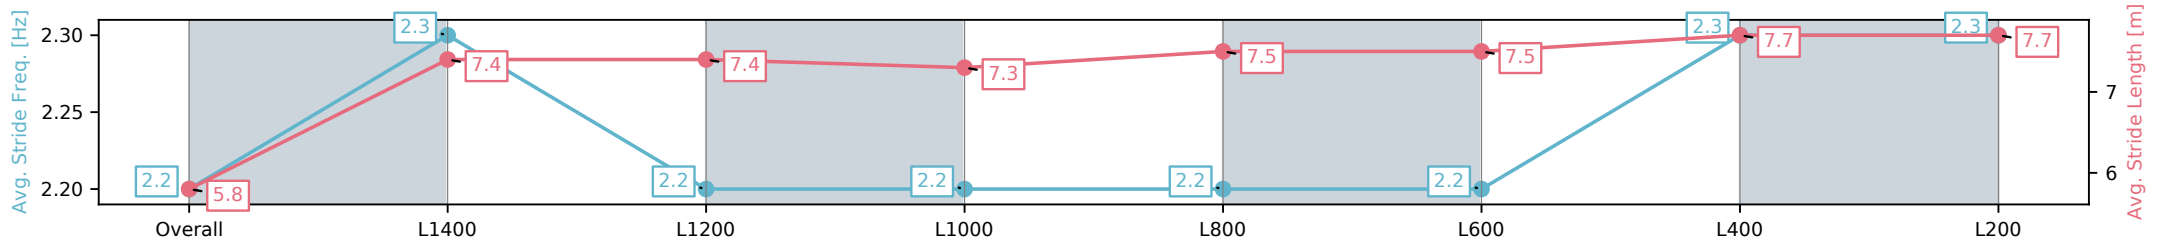

02 November 2024 - 1:20PM

Track Rating: Good 4, Weather: Fine, Rail Position: +9m Entire; Sectional 612m

Section	Overall	L1400	L1200	L1000	L800	L600	L400	L200
Section Times	1:31.94 [1] (0:10.72)	1:21.22 [6] (0:11.92)	1:09.30 [6] (0:12.00)	0:57.30 [6] (0:11.92)	0:45.38 [6] (0:11.62)	0:33.76 [5] (0:11.33)	0:22.43 [5] (0:10.95)	0:11.48 [3] (0:11.48)
Average Speed [km/h]	44.6	60.5	60.0	60.4	61.9	63.6	65.7	62.7
Top Speed [km/h]	58.7	61.9	61.6	61.0	62.9	64.3	66.7	65.4
Avg. Dist. to Rail [m]	1.6	0.4	0.3	0.5	0.2	0.2	0.8	0.4
Avg. Stride Freq. [Hz]	2.2	2.3	2.2	2.2	2.2	2.2	2.3	2.3
Avg. Stride Length [m]	5.8	7.4	7.4	7.3	7.5	7.5	7.7	7.7