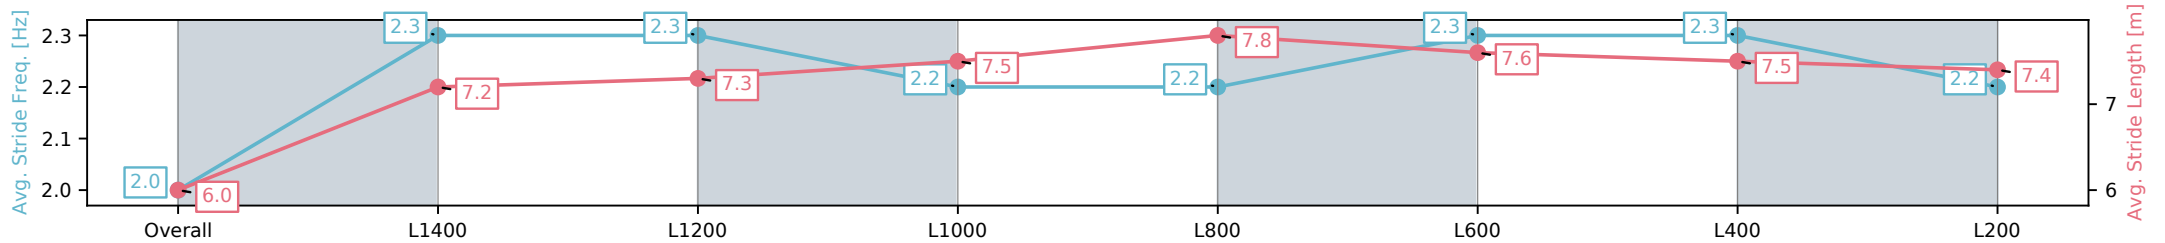

Morphettville SA - Professional

Race 3: Sportsbet Set A Deposit Limit Handicap - 1533m

02 November 2024 - 1:20PM

Track Rating: Good 4, Weather: Fine, Rail Position: +9m Entire; Sectional 612m

Section	Overall	L1400	L1200	L1000	L800	L600	L400	L200
Section Times	1:33.59 [9] (0:10.99)	1:22.60 [8] (0:11.81)	1:10.79 [8] (0:12.06)	0:58.73 [8] (0:12.00)	0:46.73 [9] (0:11.56)	0:35.16 [9] (0:11.48)	0:23.68 [9] (0:11.34)	0:12.34 [9] (0:12.34)
Average Speed [km/h]	43.6	61.6	60.0	60.0	62.6	63.7	63.8	58.3
Top Speed [km/h]	57.7	62.9	61.5	61.6	64.0	64.5	65.5	62.6
Avg. Dist. to Rail [m]	5.3	2.3	1.4	1.4	1.7	2.9	3.5	5.0
Avg. Stride Freq. [Hz]	2.0	2.3	2.3	2.2	2.2	2.3	2.3	2.2
Avg. Stride Length [m]	6.0	7.2	7.3	7.5	7.8	7.6	7.5	7.4

- [] Ranking at each section and finish
- :-:- No data available at this section
- NA No data available