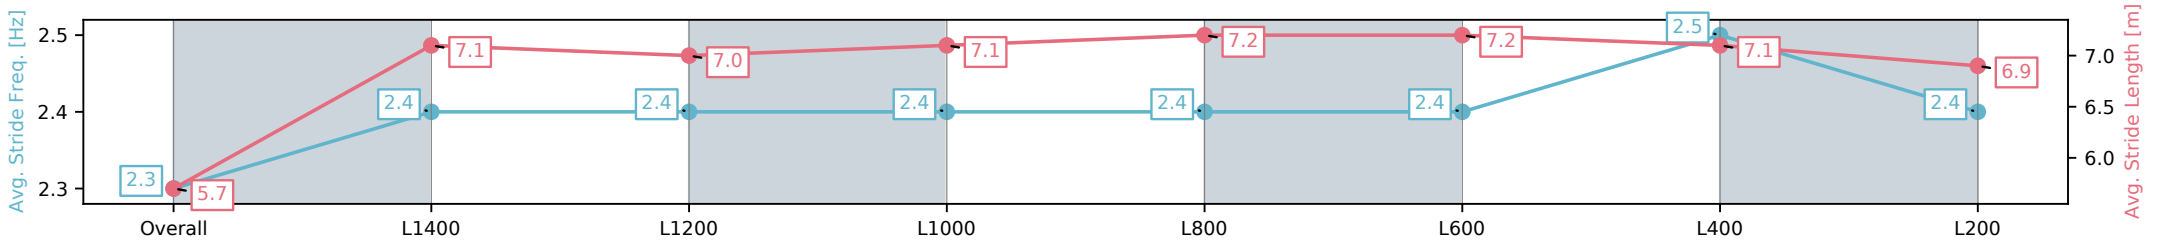

Morphettville SA - Professional

Race 3: Sportsbet Set A Deposit Limit Handicap - 1533m

02 November 2024 - 1:20PM

Track Rating: Good 4, Weather: Fine, Rail Position: +9m Entire; Sectional 612m

Section	Overall	L1400	L1200	L1000	L800	L600	L400	L200
Section Times	1:32.14 [2] (0:10.41)	1:21.73 [2] (0:11.63)	1:10.10 [2] (0:11.88)	0:58.22 [2] (0:11.91)	0:46.31 [2] (0:11.73)	0:34.58 [2] (0:11.40)	0:23.18 [1] (0:11.31)	0:11.87 [1] (0:11.87)
Average Speed [km/h]	46.1	61.8	60.6	60.4	61.8	63.5	63.9	60.6
Top Speed [km/h]	62.1	62.5	61.3	61.2	63.1	65.2	65.1	63.6
Avg. Dist. to Rail [m]	6.7	0.8	0.4	1.5	1.4	1.2	3.1	2.7
Avg. Stride Freq. [Hz]	2.3	2.4	2.4	2.4	2.4	2.4	2.5	2.4
Avg. Stride Length [m]	5.7	7.1	7.0	7.1	7.2	7.2	7.1	6.9