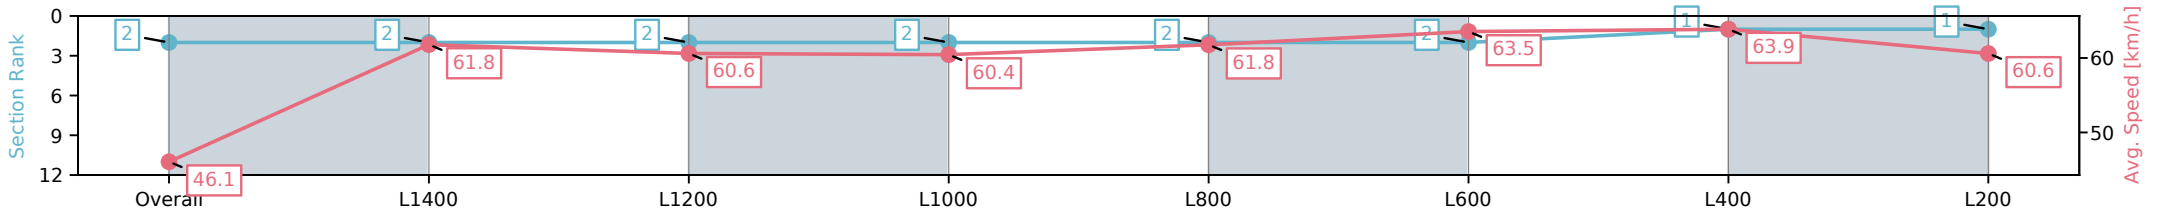

Morphettville SA - Professional

Race 3: Sportsbet Set A Deposit Limit Handicap - 1533m

02 November 2024 - 1:20PM

Track Rating: Good 4, Weather: Fine, Rail Position: +9m Entire; Sectional 612m

Section	Overall	L1400	L1200	L1000	L800	L600	L400	L200
Section Times	1:32.14 [2] (0:10.41)	1:21.73 [2] (0:11.63)	1:10.10 [2] (0:11.88)	0:58.22 [2] (0:11.91)	0:46.31 [2] (0:11.73)	0:34.58 [2] (0:11.40)	0:23.18 [1] (0:11.31)	0:11.87 [1] (0:11.87)
Average Speed [km/h]	46.1	61.8	60.6	60.4	61.8	63.5	63.9	60.6
Top Speed [km/h]	62.1	62.5	61.3	61.2	63.1	65.2	65.1	63.6
Avg. Dist. to Rail [m]	6.7	0.8	0.4	1.5	1.4	1.2	3.1	2.7
Avg. Stride Freq. [Hz]	2.3	2.4	2.4	2.4	2.4	2.4	2.5	2.4
Avg. Stride Length [m]	5.7	7.1	7.0	7.1	7.2	7.2	7.1	6.9