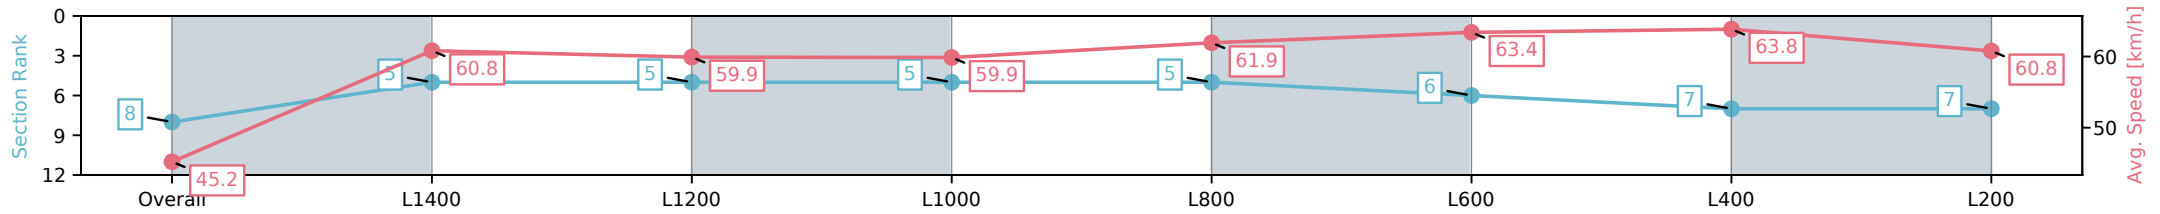

Morphettville SA - Professional

Race 3: Sportsbet Set A Deposit Limit Handicap - 1533m

02 November 2024 - 1:20PM

Track Rating: Good 4, Weather: Fine, Rail Position: +9m Entire; Sectional 612m

Section	Overall	L1400	L1200	L1000	L800	L600	L400	L200
Section Times	1:32.77 [8] (0:10.61)	1:22.16 [5] (0:11.87)	1:10.29 [5] (0:12.03)	0:58.26 [5] (0:12.03)	0:46.23 [5] (0:11.64)	0:34.59 [6] (0:11.43)	0:23.16 [7] (0:11.33)	0:11.83 [7] (0:11.83)
Average Speed [km/h]	45.2	60.8	59.9	59.9	61.9	63.4	63.8	60.8
Top Speed [km/h]	60.5	61.2	60.7	61.0	63.1	64.0	65.2	63.6
Avg. Dist. to Rail [m]	3.1	0.8	0.5	1.0	0.6	1.2	4.0	5.3
Avg. Stride Freq. [Hz]	2.2	2.4	2.4	2.4	2.4	2.5	2.5	2.4
Avg. Stride Length [m]	5.6	6.9	6.9	7.0	7.1	7.1	7.1	7.0