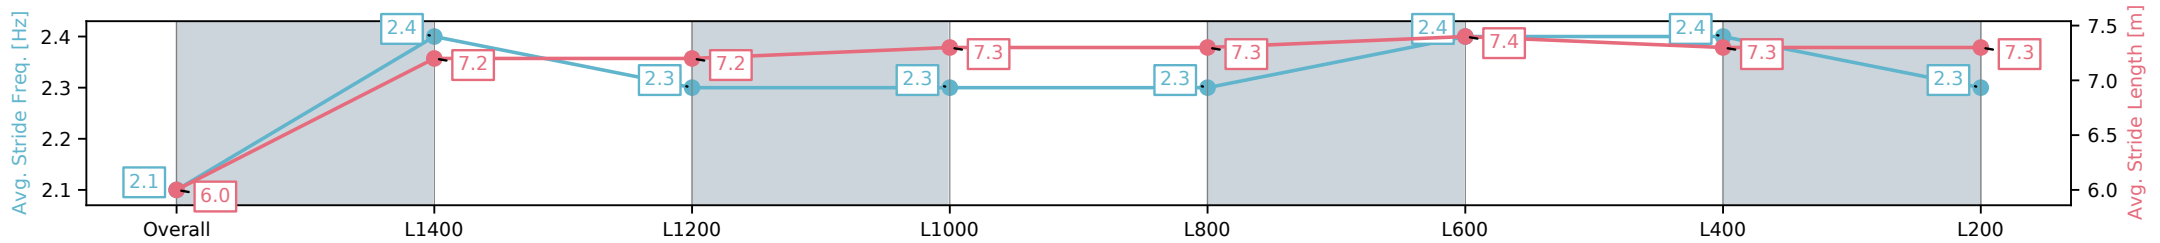

Morphettville SA - Professional

Race 3: Sportsbet Set A Deposit Limit Handicap - 1533m

02 November 2024 - 1:20PM

Track Rating: Good 4, Weather: Fine, Rail Position: +9m Entire; Sectional 612m

Section	Overall	L1400	L1200	L1000	L800	L600	L400	L200
Section Times	1:32.45 [3] (0:10.56)	1:21.89 [4] (0:11.66)	1:10.23 [4] (0:11.89)	0:58.34 [3] (0:11.95)	0:46.39 [3] (0:11.66)	0:34.73 [3] (0:11.49)	0:23.24 [3] (0:11.35)	0:11.89 [4] (0:11.89)
Average Speed [km/h]	45.3	61.3	60.4	60.2	61.8	62.8	63.6	60.5
Top Speed [km/h]	60.0	62.3	61.0	60.8	63.1	64.2	64.8	63.5
Avg. Dist. to Rail [m]	1.0	1.6	0.8	0.3	0.2	0.7	1.9	2.2
Avg. Stride Freq. [Hz]	2.1	2.4	2.3	2.3	2.3	2.4	2.4	2.3
Avg. Stride Length [m]	6.0	7.2	7.2	7.3	7.3	7.4	7.3	7.3