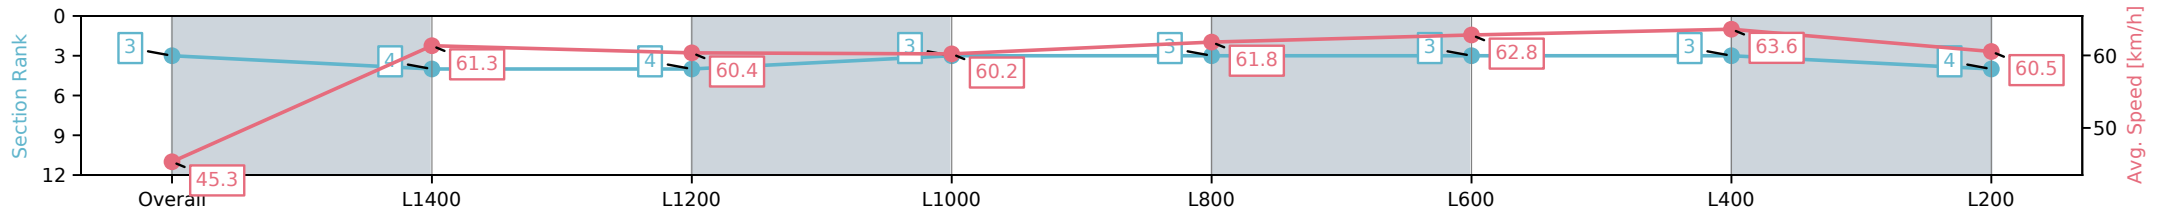

Morphettville SA - Professional

Race 3: Sportsbet Set A Deposit Limit Handicap - 1533m

02 November 2024 - 1:20PM

Track Rating: Good 4, Weather: Fine, Rail Position: +9m Entire; Sectional 612m

Section	Overall	L1400	L1200	L1000	L800	L600	L400	L200
Section Times	1:32.45 [3] (0:10.56)	1:21.89 [4] (0:11.66)	1:10.23 [4] (0:11.89)	0:58.34 [3] (0:11.95)	0:46.39 [3] (0:11.66)	0:34.73 [3] (0:11.49)	0:23.24 [3] (0:11.35)	0:11.89 [4] (0:11.89)
Average Speed [km/h]	45.3	61.3	60.4	60.2	61.8	62.8	63.6	60.5
Top Speed [km/h]	60.0	62.3	61.0	60.8	63.1	64.2	64.8	63.5
Avg. Dist. to Rail [m]	1.0	1.6	0.8	0.3	0.2	0.7	1.9	2.2
Avg. Stride Freq. [Hz]	2.1	2.4	2.3	2.3	2.3	2.4	2.4	2.3
Avg. Stride Length [m]	6.0	7.2	7.2	7.3	7.3	7.4	7.3	7.3