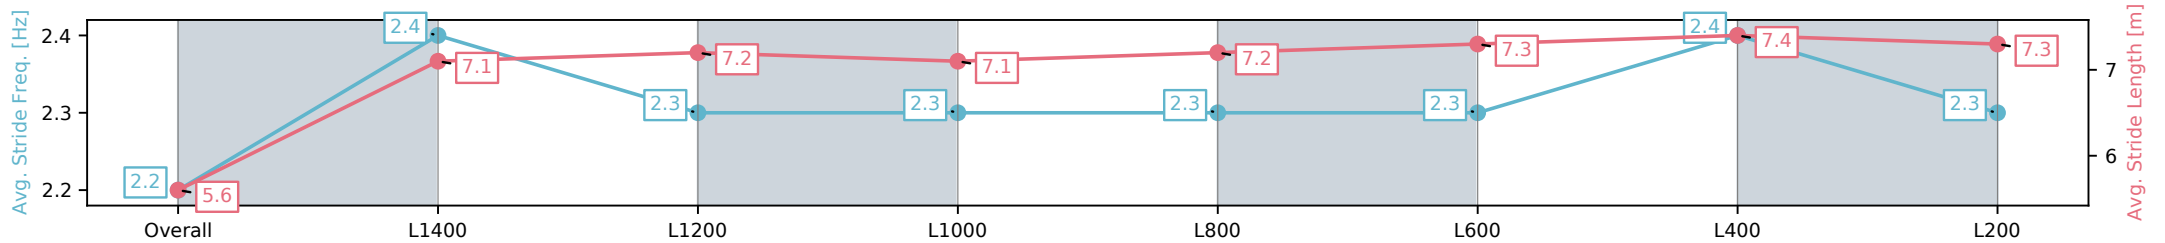

Morphettville SA - Professional

Race 3: Sportsbet Set A Deposit Limit Handicap - 1533m

02 November 2024 - 1:20PM

Track Rating: Good 4, Weather: Fine, Rail Position: +9m Entire; Sectional 612m

Section	Overall	L1400	L1200	L1000	L800	L600	L400	L200
Section Times	1:32.58 [6] (0:11.09)	1:21.49 [9] (0:11.86)	1:09.63 [9] (0:11.96)	0:57.67 [9] (0:11.88)	0:45.79 [8] (0:11.63)	0:34.16 [8] (0:11.41)	0:22.75 [8] (0:11.20)	0:11.55 [8] (0:11.55)
Average Speed [km/h]	43.1	61.0	60.2	60.6	62.0	63.2	64.5	62.3
Top Speed [km/h]	58.7	62.3	61.2	61.6	63.2	63.8	65.4	64.5
Avg. Dist. to Rail [m]	3.9	0.9	0.3	0.4	0.2	0.6	2.5	2.3
Avg. Stride Freq. [Hz]	2.2	2.4	2.3	2.3	2.3	2.3	2.4	2.3
Avg. Stride Length [m]	5.6	7.1	7.2	7.1	7.2	7.3	7.4	7.3

- [] Ranking at each section and finish
- :-:- No data available at this section
- NA No data available

Horse/Jockey Name	MERCHANT BOSS/Ben Price
Finish Rank	7
Fastest Section Time (Section)	0:11.16 (L400)
Top Speed [km/h] (Section)	65.8 (L400)
Race State	Finished