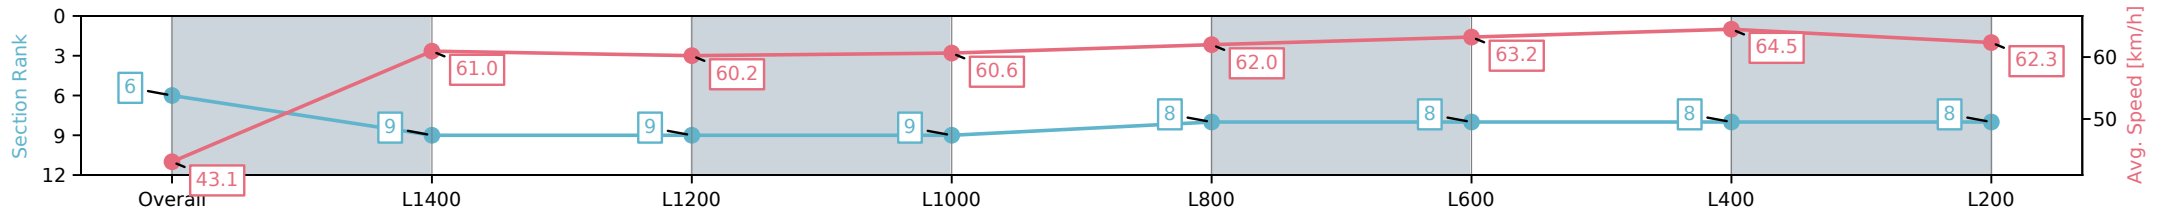

Morphettville SA - Professional

Race 3: Sportsbet Set A Deposit Limit Handicap - 1533m

02 November 2024 - 1:20PM

Track Rating: Good 4, Weather: Fine, Rail Position: +9m Entire; Sectional 612m

Section	Overall	L1400	L1200	L1000	L800	L600	L400	L200
Section Times	1:32.58 [6] (0:11.09)	1:21.49 [9] (0:11.86)	1:09.63 [9] (0:11.96)	0:57.67 [9] (0:11.88)	0:45.79 [8] (0:11.63)	0:34.16 [8] (0:11.41)	0:22.75 [8] (0:11.20)	0:11.55 [8] (0:11.55)
Average Speed [km/h]	43.1	61.0	60.2	60.6	62.0	63.2	64.5	62.3
Top Speed [km/h]	58.7	62.3	61.2	61.6	63.2	63.8	65.4	64.5
Avg. Dist. to Rail [m]	3.9	0.9	0.3	0.4	0.2	0.6	2.5	2.3
Avg. Stride Freq. [Hz]	2.2	2.4	2.3	2.3	2.3	2.3	2.4	2.3
Avg. Stride Length [m]	5.6	7.1	7.2	7.1	7.2	7.3	7.4	7.3