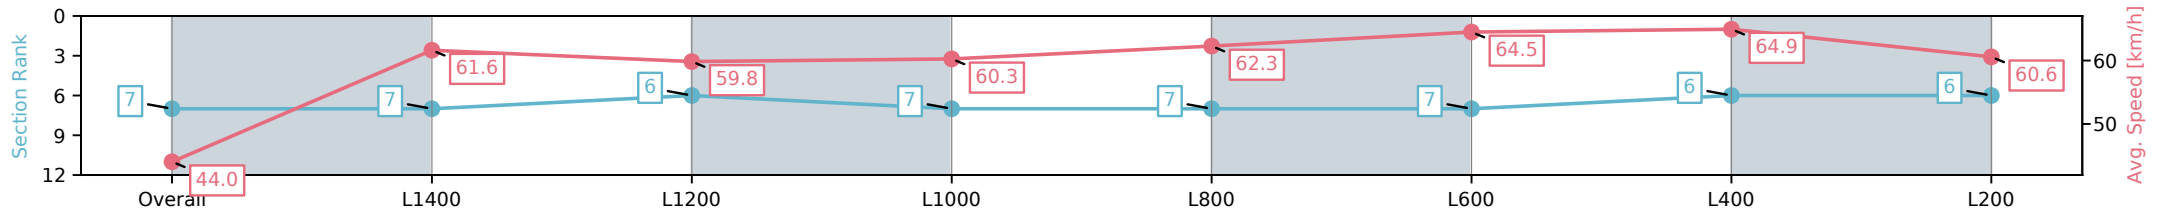

Morphettville SA - Professional

Race 3: Sportsbet Set A Deposit Limit Handicap - 1533m

02 November 2024 - 1:20PM

Track Rating: Good 4, Weather: Fine, Rail Position: +9m Entire; Sectional 612m

Section	Overall	L1400	L1200	L1000	L800	L600	L400	L200
Section Times	1:32.62 [7] (0:10.90)	1:21.72 [7] (0:11.74)	1:09.98 [6] (0:12.08)	0:57.90 [7] (0:11.97)	0:45.93 [7] (0:11.62)	0:34.31 [7] (0:11.25)	0:23.06 [6] (0:11.16)	0:11.90 [6] (0:11.90)
Average Speed [km/h]	44.0	61.6	59.8	60.3	62.3	64.5	64.9	60.6
Top Speed [km/h]	58.6	62.5	61.4	60.8	63.6	65.2	65.8	63.9
Avg. Dist. to Rail [m]	2.6	1.3	1.3	1.7	1.6	1.8	5.0	6.1
Avg. Stride Freq. [Hz]	2.1	2.3	2.3	2.2	2.3	2.3	2.4	2.3
Avg. Stride Length [m]	5.7	7.4	7.3	7.2	7.4	7.6	7.5	7.3