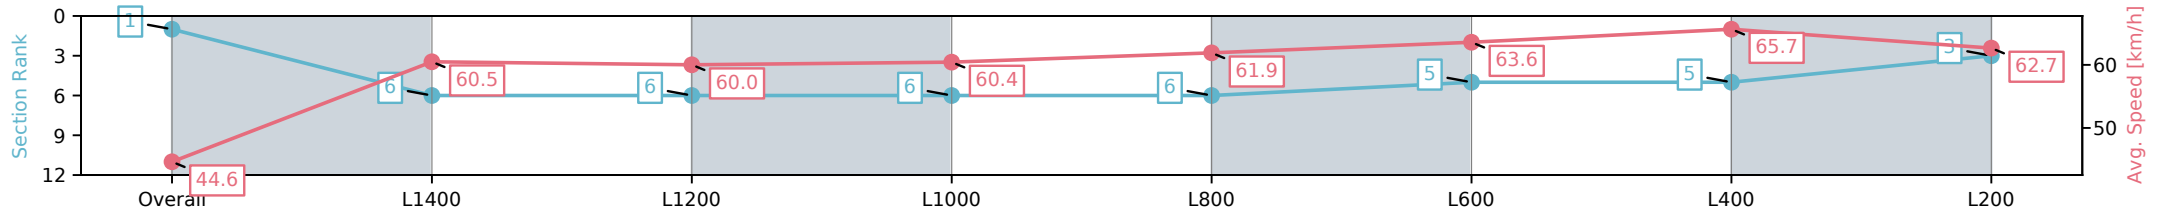

02 November 2024 - 1:20PM

Track Rating: Good 4, Weather: Fine, Rail Position: +9m Entire; Sectional 612m

Section	Overall	L1400	L1200	L1000	L800	L600	L400	L200
Section Times	1:31.94 [1] (0:10.72)	1:21.22 [6] (0:11.92)	1:09.30 [6] (0:12.00)	0:57.30 [6] (0:11.92)	0:45.38 [6] (0:11.62)	0:33.76 [5] (0:11.33)	0:22.43 [5] (0:10.95)	0:11.48 [3] (0:11.48)
Average Speed [km/h]	44.6	60.5	60.0	60.4	61.9	63.6	65.7	62.7
Top Speed [km/h]	58.7	61.9	61.6	61.0	62.9	64.3	66.7	65.4
Avg. Dist. to Rail [m]	1.6	0.4	0.3	0.5	0.2	0.2	0.8	0.4
Avg. Stride Freq. [Hz]	2.2	2.3	2.2	2.2	2.2	2.2	2.3	2.3
Avg. Stride Length [m]	5.8	7.4	7.4	7.3	7.5	7.5	7.7	7.7