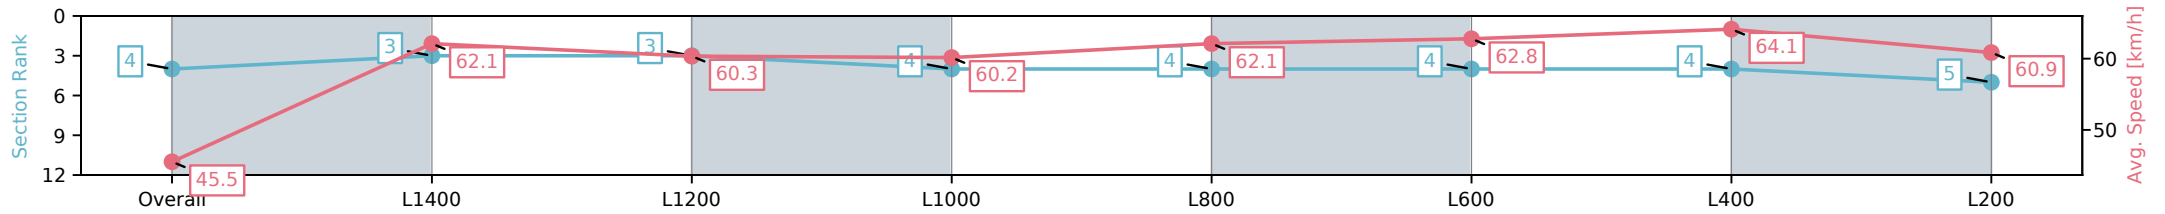

Morphettville SA - Professional

Race 3: Sportsbet Set A Deposit Limit Handicap - 1533m

02 November 2024 - 1:20PM

Track Rating: Good 4, Weather: Fine, Rail Position: +9m Entire; Sectional 612m

Section	Overall	L1400	L1200	L1000	L800	L600	L400	L200
Section Times	1:32.49 [4] (0:10.53)	1:21.96 [3] (0:11.67)	1:10.29 [3] (0:11.97)	0:58.32 [4] (0:11.97)	0:46.35 [4] (0:11.63)	0:34.72 [4] (0:11.62)	0:23.10 [4] (0:11.28)	0:11.81 [5] (0:11.81)
Average Speed [km/h]	45.5	62.1	60.3	60.2	62.1	62.8	64.1	60.9
Top Speed [km/h]	61.5	62.9	60.9	60.9	64.0	63.7	64.9	64.0
Avg. Dist. to Rail [m]	6.5	1.6	0.8	1.4	1.2	2.4	3.9	4.0
Avg. Stride Freq. [Hz]	2.2	2.4	2.4	2.3	2.3	2.4	2.4	2.4
Avg. Stride Length [m]	5.7	7.1	7.1	7.2	7.4	7.4	7.3	7.2