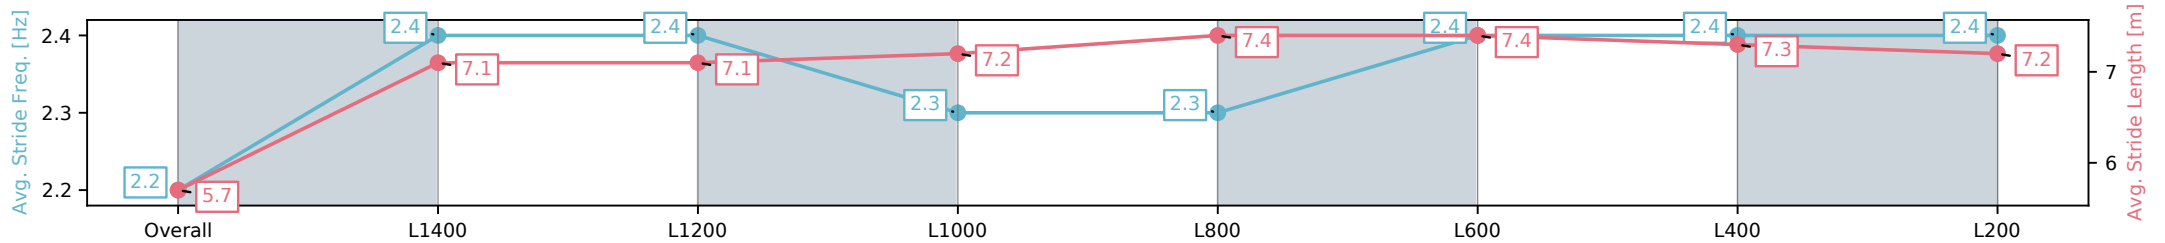

Morphettville SA - Professional

Race 3: Sportsbet Set A Deposit Limit Handicap - 1533m

02 November 2024 - 1:20PM

Track Rating: Good 4, Weather: Fine, Rail Position: +9m Entire; Sectional 612m

Section	Overall	L1400	L1200	L1000	L800	L600	L400	L200
Section Times	1:32.49 [4] (0:10.53)	1:21.96 [3] (0:11.67)	1:10.29 [3] (0:11.97)	0:58.32 [4] (0:11.97)	0:46.35 [4] (0:11.63)	0:34.72 [4] (0:11.62)	0:23.10 [4] (0:11.28)	0:11.81 [5] (0:11.81)
Average Speed [km/h]	45.5	62.1	60.3	60.2	62.1	62.8	64.1	60.9
Top Speed [km/h]	61.5	62.9	60.9	60.9	64.0	63.7	64.9	64.0
Avg. Dist. to Rail [m]	6.5	1.6	0.8	1.4	1.2	2.4	3.9	4.0
Avg. Stride Freq. [Hz]	2.2	2.4	2.4	2.3	2.3	2.4	2.4	2.4
Avg. Stride Length [m]	5.7	7.1	7.1	7.2	7.4	7.4	7.3	7.2