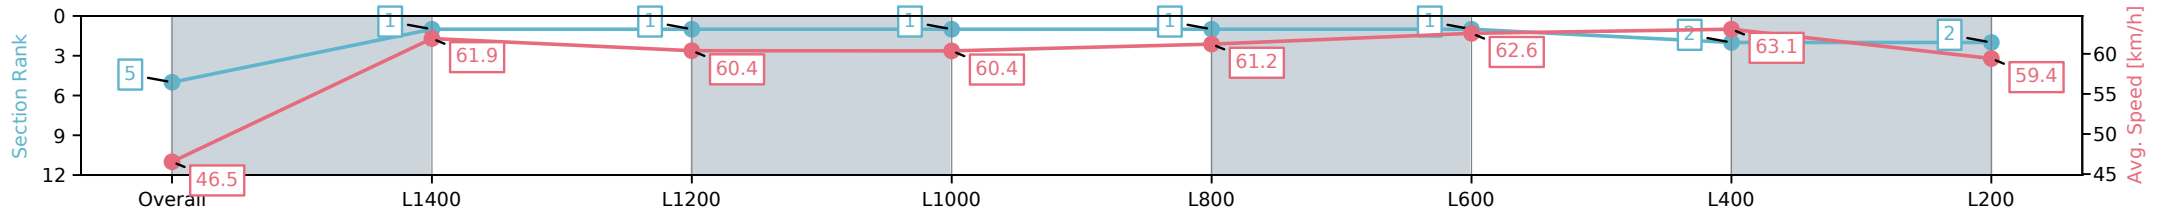

Morphettville SA - Professional

Race 3: Sportsbet Set A Deposit Limit Handicap - 1533m

02 November 2024 - 1:20PM

Track Rating: Good 4, Weather: Fine, Rail Position: +9m Entire; Sectional 612m

Section	Overall	L1400	L1200	L1000	L800	L600	L400	L200
Section Times	1:32.50 [5] (0:10.30)	1:22.20 [1] (0:11.62)	1:10.58 [1] (0:11.93)	0:58.65 [1] (0:11.92)	0:46.73 [1] (0:11.74)	0:34.99 [1] (0:11.47)	0:23.52 [2] (0:11.41)	0:12.11 [2] (0:12.11)
Average Speed [km/h]	46.5	61.9	60.4	60.4	61.2	62.6	63.1	59.4
Top Speed [km/h]	61.4	62.5	61.5	60.7	61.9	63.0	63.4	62.1
Avg. Dist. to Rail [m]	4.0	0.4	0.2	0.1	0.3	0.5	0.6	0.9
Avg. Stride Freq. [Hz]	2.2	2.3	2.3	2.2	2.3	2.3	2.4	2.3
Avg. Stride Length [m]	5.9	7.3	7.0	7.1	7.1	7.2	7.1	7.0