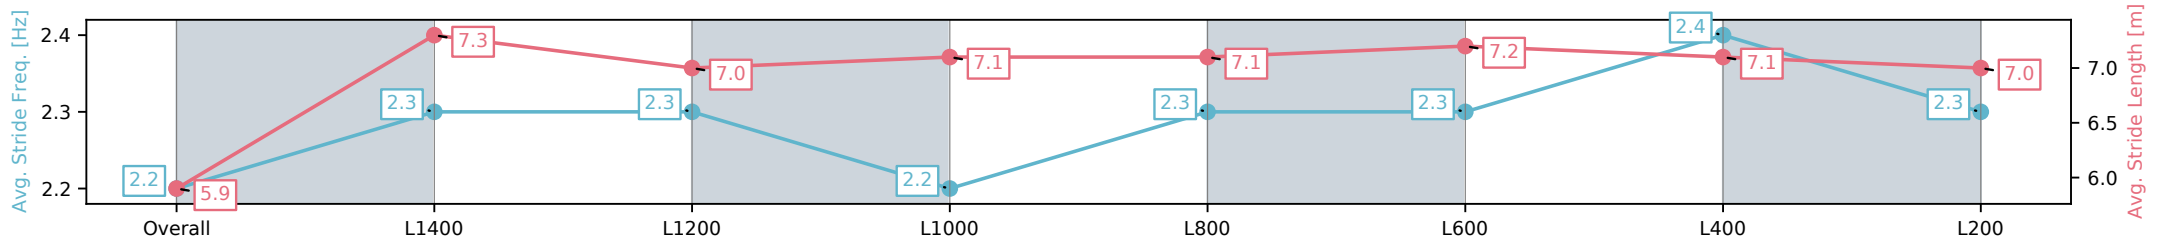

Morphettville SA - Professional

Race 3: Sportsbet Set A Deposit Limit Handicap - 1533m

02 November 2024 - 1:20PM

Track Rating: Good 4, Weather: Fine, Rail Position: +9m Entire; Sectional 612m

Section	Overall	L1400	L1200	L1000	L800	L600	L400	L200
Section Times	1:32.50 [5] (0:10.30)	1:22.20 [1] (0:11.62)	1:10.58 [1] (0:11.93)	0:58.65 [1] (0:11.92)	0:46.73 [1] (0:11.74)	0:34.99 [1] (0:11.47)	0:23.52 [2] (0:11.41)	0:12.11 [2] (0:12.11)
Average Speed [km/h]	46.5	61.9	60.4	60.4	61.2	62.6	63.1	59.4
Top Speed [km/h]	61.4	62.5	61.5	60.7	61.9	63.0	63.4	62.1
Avg. Dist. to Rail [m]	4.0	0.4	0.2	0.1	0.3	0.5	0.6	0.9
Avg. Stride Freq. [Hz]	2.2	2.3	2.3	2.2	2.3	2.3	2.4	2.3
Avg. Stride Length [m]	5.9	7.3	7.0	7.1	7.1	7.2	7.1	7.0