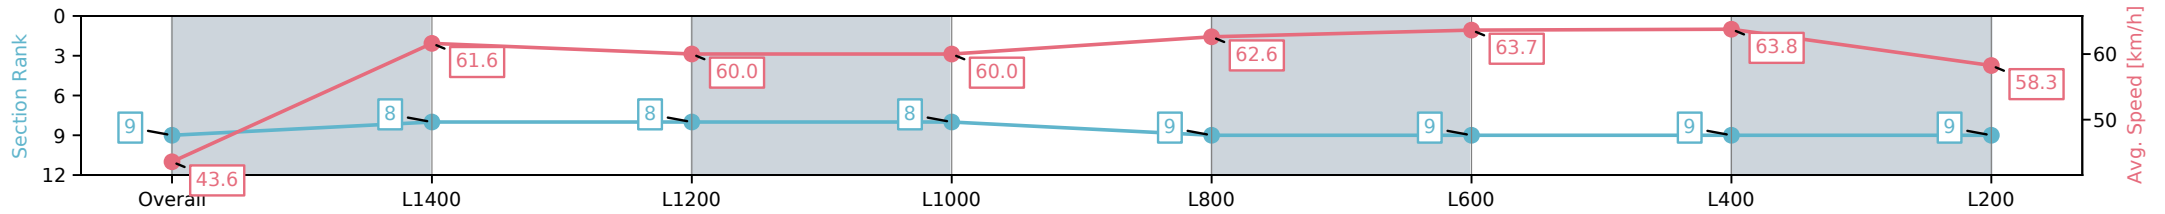

Morphettville SA - Professional

Race 3: Sportsbet Set A Deposit Limit Handicap - 1533m

02 November 2024 - 1:20PM

Track Rating: Good 4, Weather: Fine, Rail Position: +9m Entire; Sectional 612m

Section	Overall	L1400	L1200	L1000	L800	L600	L400	L200
Section Times	1:33.59 [9] (0:10.99)	1:22.60 [8] (0:11.81)	1:10.79 [8] (0:12.06)	0:58.73 [8] (0:12.00)	0:46.73 [9] (0:11.56)	0:35.16 [9] (0:11.48)	0:23.68 [9] (0:11.34)	0:12.34 [9] (0:12.34)
Average Speed [km/h]	43.6	61.6	60.0	60.0	62.6	63.7	63.8	58.3
Top Speed [km/h]	57.7	62.9	61.5	61.6	64.0	64.5	65.5	62.6
Avg. Dist. to Rail [m]	5.3	2.3	1.4	1.4	1.7	2.9	3.5	5.0
Avg. Stride Freq. [Hz]	2.0	2.3	2.3	2.2	2.2	2.3	2.3	2.2
Avg. Stride Length [m]	6.0	7.2	7.3	7.5	7.8	7.6	7.5	7.4