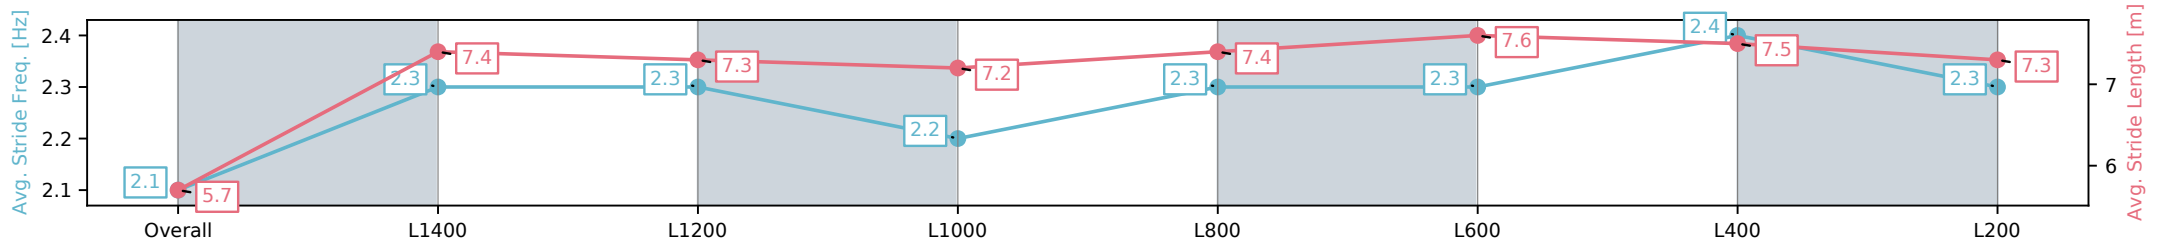

- [] Ranking at each section and finish
- :-:- No data available at this section
- NA No data available

Horse/Jockey Name	MERCHANT BOSS/Ben Price
Finish Rank	7
Fastest Section Time (Section)	0:11.16 (L400)
Top Speed [km/h] (Section)	65.8 (L400)
Race State	Finished

Morphettville SA - Professional

Race 3: Sportsbet Set A Deposit Limit Handicap - 1533m

02 November 2024 - 1:20PM

Track Rating: Good 4, Weather: Fine, Rail Position: +9m Entire; Sectional 612m

Section	Overall	L1400	L1200	L1000	L800	L600	L400	L200
Section Times	1:32.62 [7] (0:10.90)	1:21.72 [7] (0:11.74)	1:09.98 [6] (0:12.08)	0:57.90 [7] (0:11.97)	0:45.93 [7] (0:11.62)	0:34.31 [7] (0:11.25)	0:23.06 [6] (0:11.16)	0:11.90 [6] (0:11.90)
Average Speed [km/h]	44.0	61.6	59.8	60.3	62.3	64.5	64.9	60.6
Top Speed [km/h]	58.6	62.5	61.4	60.8	63.6	65.2	65.8	63.9
Avg. Dist. to Rail [m]	2.6	1.3	1.3	1.7	1.6	1.8	5.0	6.1
Avg. Stride Freq. [Hz]	2.1	2.3	2.3	2.2	2.3	2.3	2.4	2.3
Avg. Stride Length [m]	5.7	7.4	7.3	7.2	7.4	7.6	7.5	7.3