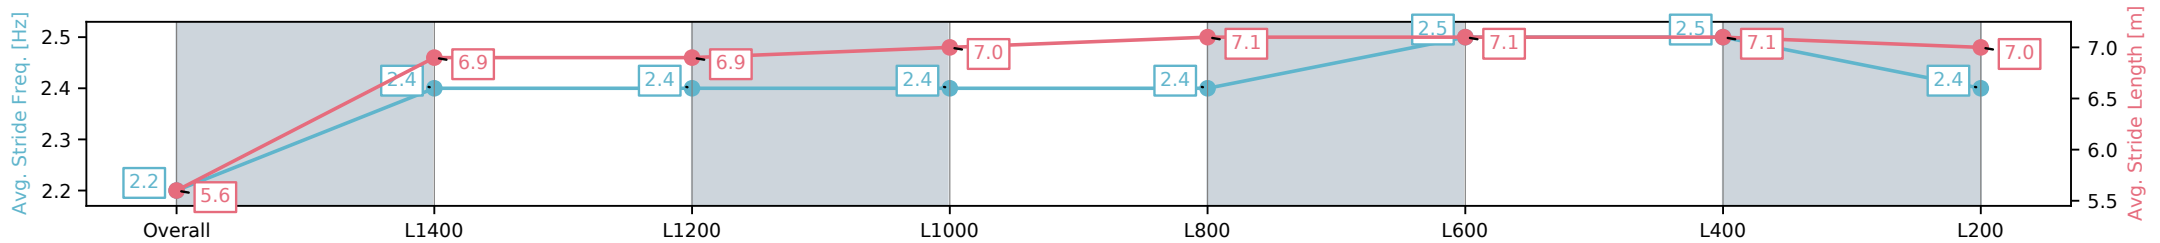

Morphettville SA - Professional

Race 3: Sportsbet Set A Deposit Limit Handicap - 1533m

02 November 2024 - 1:20PM

Track Rating: Good 4, Weather: Fine, Rail Position: +9m Entire; Sectional 612m

Section	Overall	L1400	L1200	L1000	L800	L600	L400	L200
Section Times	1:32.77 [8] (0:10.61)	1:22.16 [5] (0:11.87)	1:10.29 [5] (0:12.03)	0:58.26 [5] (0:12.03)	0:46.23 [5] (0:11.64)	0:34.59 [6] (0:11.43)	0:23.16 [7] (0:11.33)	0:11.83 [7] (0:11.83)
Average Speed [km/h]	45.2	60.8	59.9	59.9	61.9	63.4	63.8	60.8
Top Speed [km/h]	60.5	61.2	60.7	61.0	63.1	64.0	65.2	63.6
Avg. Dist. to Rail [m]	3.1	0.8	0.5	1.0	0.6	1.2	4.0	5.3
Avg. Stride Freq. [Hz]	2.2	2.4	2.4	2.4	2.4	2.5	2.5	2.4
Avg. Stride Length [m]	5.6	6.9	6.9	7.0	7.1	7.1	7.1	7.0

- [] Ranking at each section and finish
- :-:- No data available at this section
- NA No data available

Horse/Jockey Name	WILD WILLY/Jacob Opperman
Finish Rank	9
Fastest Section Time (Section)	0:11.34 (L400)
Top Speed [km/h] (Section)	65.5 (L400)
Race State	Finished