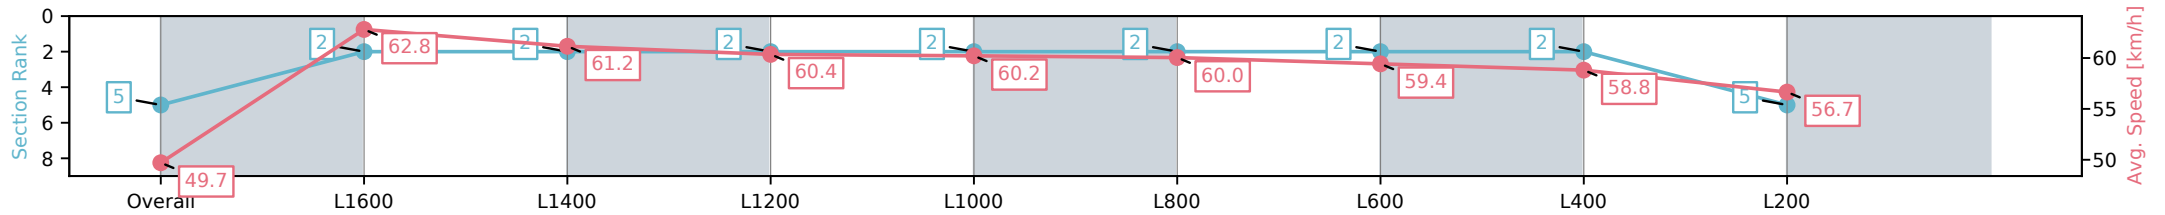

Morphettville SA - Professional

Race 1: Dave Loy Handicap - 1800m

02 November 2024 - 12:03PM

Track Rating: Good 4, Weather: Fine, Rail Position: +9m Entire; Sectional 612m

Section	Overall	L1600	L1400	L1200	L1000	L800	L600	L400	L200
Section Times	1:50.87 [5] (0:14.50)	1:36.37 [2] (0:11.47)	1:24.90 [2] (0:11.89)	1:13.01 [2] (0:11.94)	1:01.07 [2] (0:11.97)	0:49.10 [2] (0:12.04)	0:37.06 [2] (0:12.12)	0:24.94 [2] (0:12.22)	0:12.72 [5] (0:12.72)
Average Speed [km/h]	49.7	62.8	61.2	60.4	60.2	60.0	59.4	58.8	56.7
Top Speed [km/h]	62.8	63.4	62.1	62.8	60.9	60.5	60.1	60.2	59.9
Avg. Dist. to Rail [m]	4.3	1.8	1.8	1.3	2.0	1.1	0.3	1.2	1.9
Avg. Stride Freq. [Hz]	2.3	2.4	2.3	2.3	2.3	2.3	2.3	2.3	2.3
Avg. Stride Length [m]	5.9	7.2	7.0	7.2	7.2	7.3	7.2	7.0	7.0