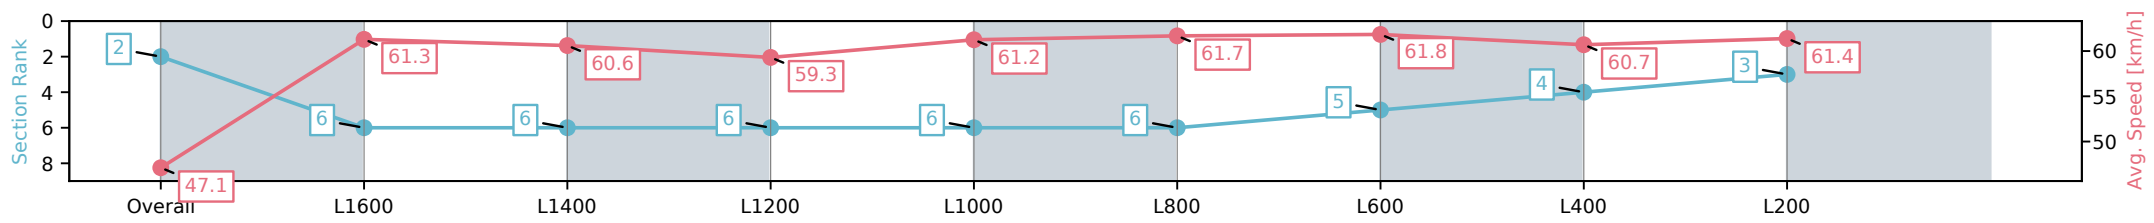

Morphettville SA - Professional

Race 1: Dave Loy Handicap - 1800m

02 November 2024 - 12:03PM

Track Rating: Good 4, Weather: Fine, Rail Position: +9m Entire; Sectional 612m

Section	Overall	L1600	L1400	L1200	L1000	L800	L600	L400	L200
Section Times	1:49.75 [2] (0:15.28)	1:34.47 [6] (0:11.75)	1:22.72 [6] (0:11.91)	1:10.81 [6] (0:12.14)	0:58.67 [6] (0:11.76)	0:46.91 [6] (0:11.67)	0:35.24 [5] (0:11.64)	0:23.60 [4] (0:11.85)	0:11.75 [3] (0:11.75)
Average Speed [km/h]	47.1	61.3	60.6	59.3	61.2	61.7	61.8	60.7	61.4
Top Speed [km/h]	60.1	62.3	61.0	60.8	62.3	62.5	62.8	62.7	62.8
Avg. Dist. to Rail [m]	2.1	1.0	0.6	0.3	0.6	0.2	0.2	1.5	1.8
Avg. Stride Freq. [Hz]	2.1	2.2	2.2	2.1	2.1	2.1	2.2	2.2	2.2
Avg. Stride Length [m]	6.0	7.5	7.4	7.5	7.7	7.7	7.9	7.8	7.8