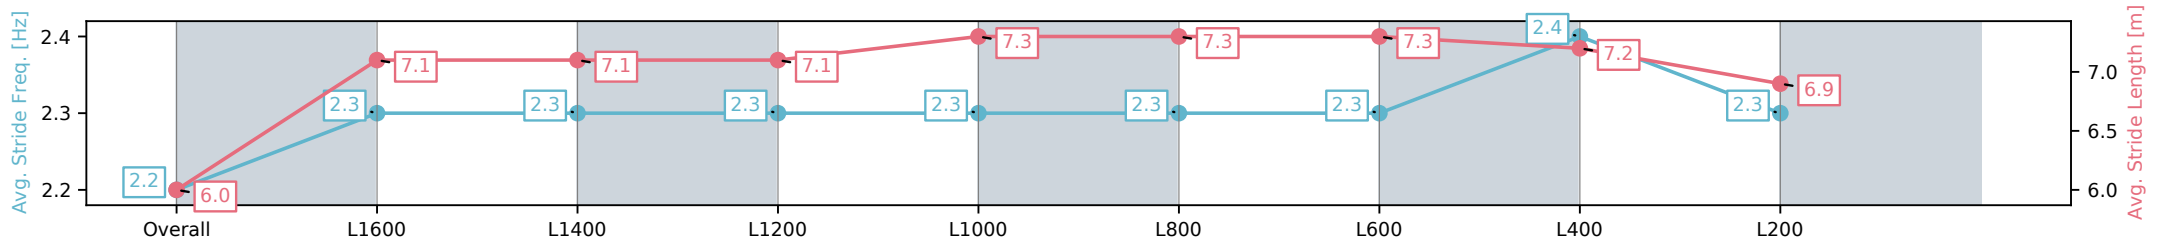

Morphettville SA - Professional

Race 1: Dave Loy Handicap - 1800m

02 November 2024 - 12:03PM

Track Rating: Good 4, Weather: Fine, Rail Position: +9m Entire; Sectional 612m

Section	Overall	L1600	L1400	L1200	L1000	L800	L600	L400	L200
Section Times	1:49.91 [3] (0:15.10)	1:34.81 [5] (0:11.79)	1:23.02 [5] (0:11.96)	1:11.06 [5] (0:12.13)	0:58.93 [5] (0:11.80)	0:47.13 [5] (0:11.73)	0:35.40 [6] (0:11.69)	0:23.71 [6] (0:11.53)	0:12.18 [1] (0:12.18)
Average Speed [km/h]	48.0	61.0	60.6	59.6	61.1	61.5	62.0	62.5	59.1
Top Speed [km/h]	61.4	61.9	61.1	60.9	61.7	62.7	64.1	64.3	61.4
Avg. Dist. to Rail [m]	3.4	2.0	1.7	1.3	1.5	0.8	0.9	3.5	5.1
Avg. Stride Freq. [Hz]	2.2	2.3	2.3	2.3	2.3	2.3	2.3	2.4	2.3
Avg. Stride Length [m]	6.0	7.1	7.1	7.1	7.1	7.3	7.3	7.2	6.9