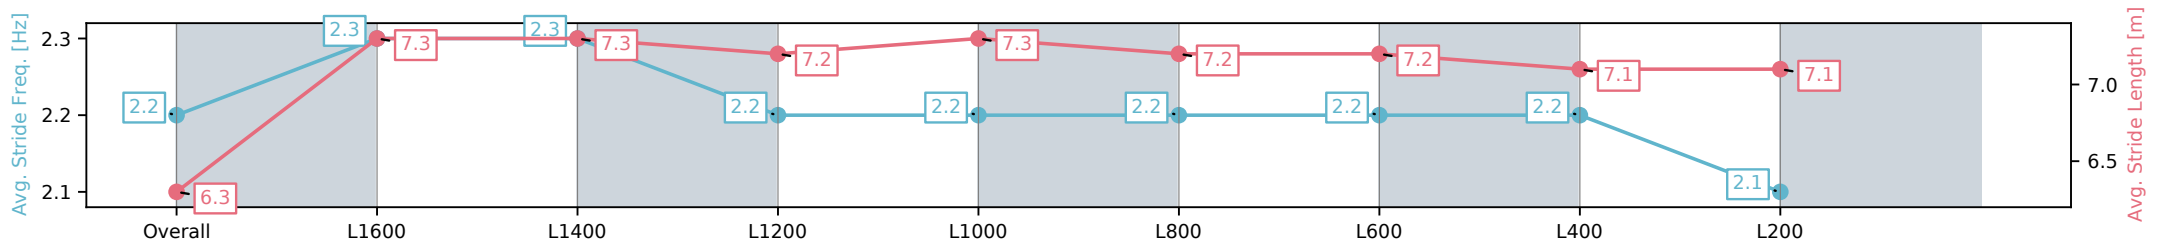

Morphettville SA - Professional

Race 1: Dave Loy Handicap - 1800m

02 November 2024 - 12:03PM

Track Rating: Good 4, Weather: Fine, Rail Position: +9m Entire; Sectional 612m

Section	Overall	L1600	L1400	L1200	L1000	L800	L600	L400	L200
Section Times	1:51.15 [6] (0:14.42)	1:36.73 [1] (0:11.46)	1:25.27 [1] (0:11.86)	1:13.41 [1] (0:11.96)	1:01.45 [1] (0:11.98)	0:49.47 [1] (0:12.04)	0:37.43 [1] (0:12.08)	0:25.35 [1] (0:12.40)	0:12.95 [6] (0:12.95)
Average Speed [km/h]	50.0	62.8	61.0	60.2	60.0	59.7	59.5	58.0	55.6
Top Speed [km/h]	63.1	63.5	62.0	60.9	60.7	60.4	60.1	58.8	57.6
Avg. Dist. to Rail [m]	2.9	1.0	0.8	0.3	0.4	0.2	0.5	0.3	0.3
Avg. Stride Freq. [Hz]	2.2	2.3	2.3	2.2	2.2	2.2	2.2	2.2	2.1
Avg. Stride Length [m]	6.3	7.3	7.3	7.2	7.3	7.2	7.2	7.1	7.1