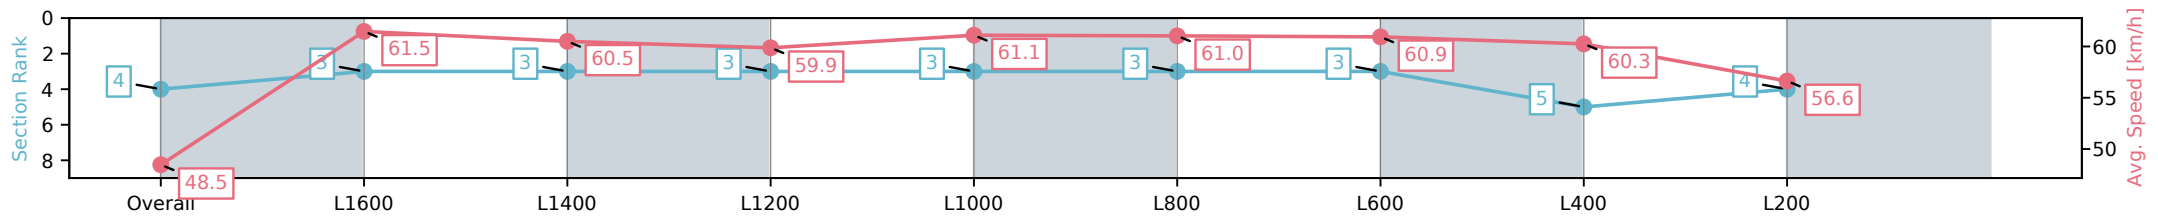

Morphettville SA - Professional

Race 1: Dave Loy Handicap - 1800m

02 November 2024 - 12:03PM

Track Rating: Good 4, Weather: Fine, Rail Position: +9m Entire; Sectional 612m

Section	Overall	L1600	L1400	L1200	L1000	L800	L600	L400	L200
Section Times	1:50.86 [4] (0:14.84)	1:36.02 [3] (0:11.71)	1:24.31 [3] (0:11.98)	1:12.33 [3] (0:12.09)	1:00.24 [3] (0:11.77)	0:48.47 [3] (0:11.86)	0:36.61 [3] (0:11.91)	0:24.70 [5] (0:11.98)	0:12.72 [4] (0:12.72)
Average Speed [km/h]	48.5	61.5	60.5	59.9	61.1	61.0	60.9	60.3	56.6
Top Speed [km/h]	61.3	61.8	61.2	60.2	61.8	61.8	62.0	61.3	59.9
Avg. Dist. to Rail [m]	2.6	2.0	1.7	1.3	1.7	1.6	1.6	3.0	3.7
Avg. Stride Freq. [Hz]	2.3	2.4	2.4	2.3	2.3	2.3	2.4	2.4	2.3
Avg. Stride Length [m]	5.9	7.0	6.9	7.0	7.2	7.2	7.1	7.1	7.0