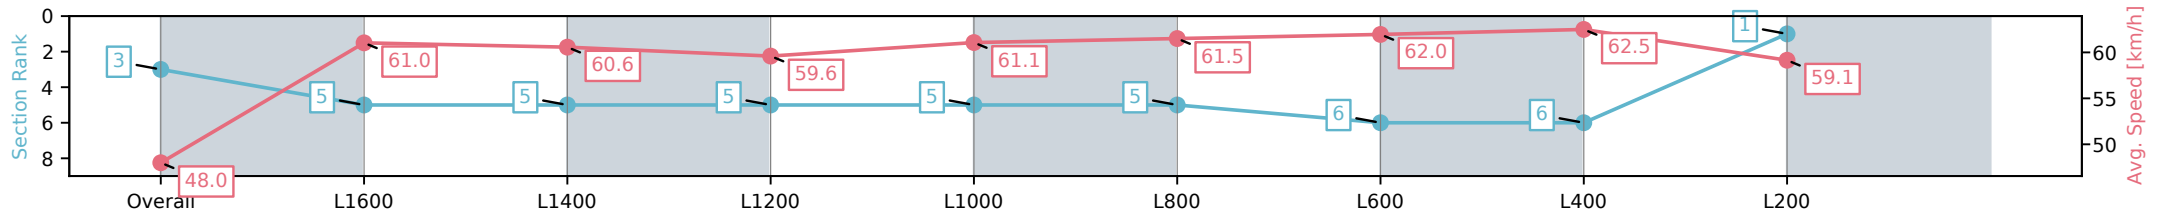

Morphettville SA - Professional

Race 1: Dave Loy Handicap - 1800m

02 November 2024 - 12:03PM

Track Rating: Good 4, Weather: Fine, Rail Position: +9m Entire; Sectional 612m

Section	Overall	L1600	L1400	L1200	L1000	L800	L600	L400	L200
Section Times	1:49.91 [3] (0:15.10)	1:34.81 [5] (0:11.79)	1:23.02 [5] (0:11.96)	1:11.06 [5] (0:12.13)	0:58.93 [5] (0:11.80)	0:47.13 [5] (0:11.73)	0:35.40 [6] (0:11.69)	0:23.71 [6] (0:11.53)	0:12.18 [1] (0:12.18)
Average Speed [km/h]	48.0	61.0	60.6	59.6	61.1	61.5	62.0	62.5	59.1
Top Speed [km/h]	61.4	61.9	61.1	60.9	61.7	62.7	64.1	64.3	61.4
Avg. Dist. to Rail [m]	3.4	2.0	1.7	1.3	1.5	0.8	0.9	3.5	5.1
Avg. Stride Freq. [Hz]	2.2	2.3	2.3	2.3	2.3	2.3	2.3	2.4	2.3
Avg. Stride Length [m]	6.0	7.1	7.1	7.1	7.1	7.3	7.3	7.2	6.9