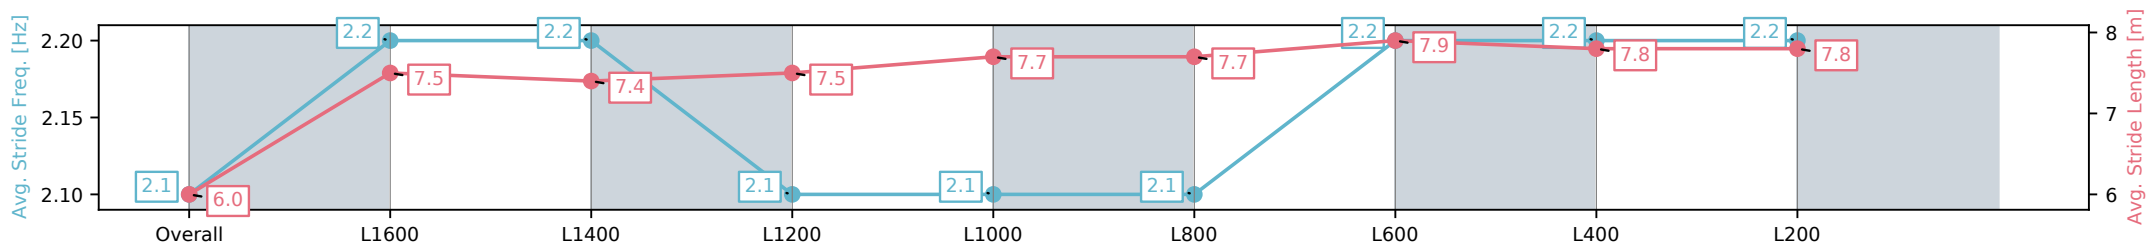

Morphettville SA - Professional

Race 1: Dave Loy Handicap - 1800m

02 November 2024 - 12:03PM

Track Rating: Good 4, Weather: Fine, Rail Position: +9m Entire; Sectional 612m

Section	Overall	L1600	L1400	L1200	L1000	L800	L600	L400	L200
Section Times	1:49.75 [2] (0:15.28)	1:34.47 [6] (0:11.75)	1:22.72 [6] (0:11.91)	1:10.81 [6] (0:12.14)	0:58.67 [6] (0:11.76)	0:46.91 [6] (0:11.67)	0:35.24 [5] (0:11.64)	0:23.60 [4] (0:11.85)	0:11.75 [3] (0:11.75)
Average Speed [km/h]	47.1	61.3	60.6	59.3	61.2	61.7	61.8	60.7	61.4
Top Speed [km/h]	60.1	62.3	61.0	60.8	62.3	62.5	62.8	62.7	62.8
Avg. Dist. to Rail [m]	2.1	1.0	0.6	0.3	0.6	0.2	0.2	1.5	1.8
Avg. Stride Freq. [Hz]	2.1	2.2	2.2	2.1	2.1	2.1	2.2	2.2	2.2
Avg. Stride Length [m]	6.0	7.5	7.4	7.5	7.7	7.7	7.9	7.8	7.8