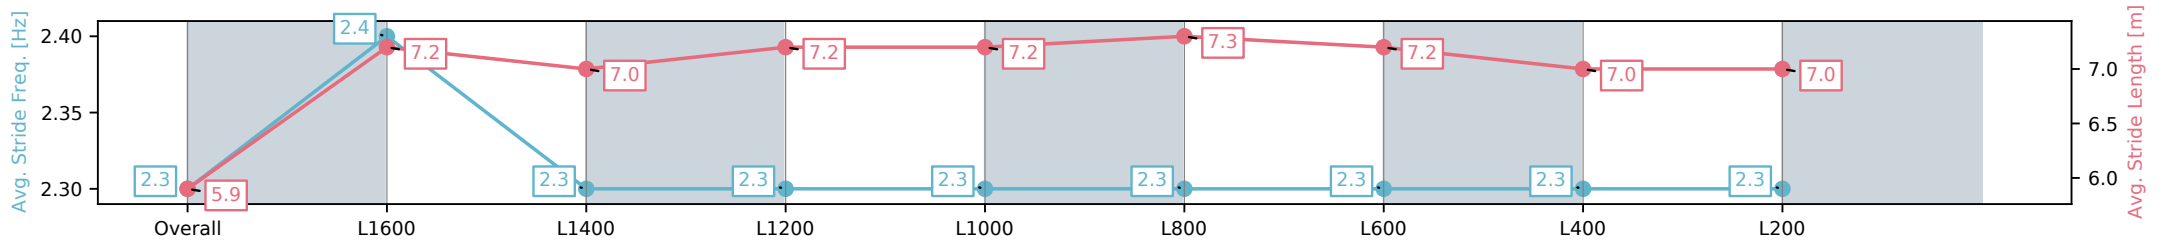

Morphettville SA - Professional

Race 1: Dave Loy Handicap - 1800m

02 November 2024 - 12:03PM

Track Rating: Good 4, Weather: Fine, Rail Position: +9m Entire; Sectional 612m

Section	Overall	L1600	L1400	L1200	L1000	L800	L600	L400	L200
Section Times	1:50.87 [5] (0:14.50)	1:36.37 [2] (0:11.47)	1:24.90 [2] (0:11.89)	1:13.01 [2] (0:11.94)	1:01.07 [2] (0:11.97)	0:49.10 [2] (0:12.04)	0:37.06 [2] (0:12.12)	0:24.94 [2] (0:12.22)	0:12.72 [5] (0:12.72)
Average Speed [km/h]	49.7	62.8	61.2	60.4	60.2	60.0	59.4	58.8	56.7
Top Speed [km/h]	62.8	63.4	62.1	62.8	60.9	60.5	60.1	60.2	59.9
Avg. Dist. to Rail [m]	4.3	1.8	1.8	1.3	2.0	1.1	0.3	1.2	1.9
Avg. Stride Freq. [Hz]	2.3	2.4	2.3	2.3	2.3	2.3	2.3	2.3	2.3
Avg. Stride Length [m]	5.9	7.2	7.0	7.2	7.2	7.3	7.2	7.0	7.0