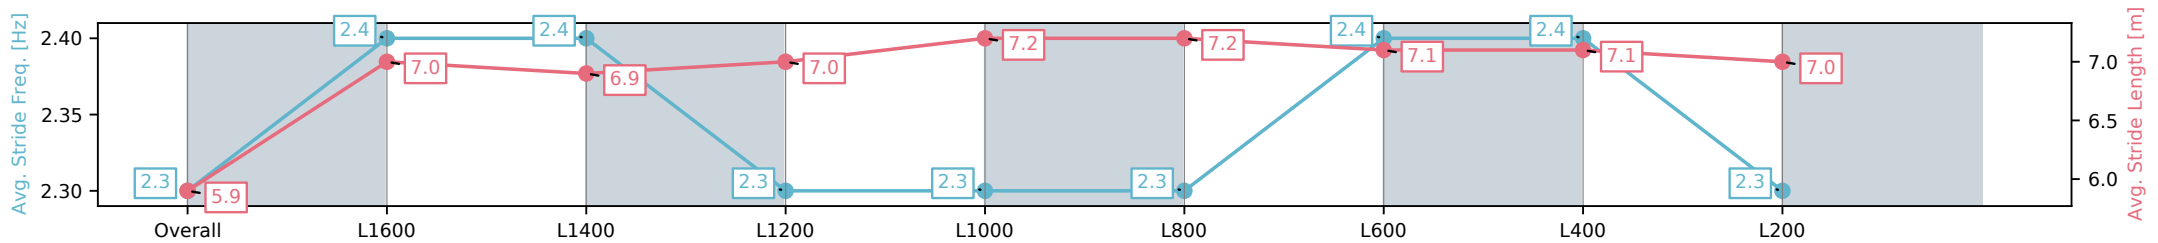

Morphettville SA - Professional

Race 1: Dave Loy Handicap - 1800m

02 November 2024 - 12:03PM

Track Rating: Good 4, Weather: Fine, Rail Position: +9m Entire; Sectional 612m

Section	Overall	L1600	L1400	L1200	L1000	L800	L600	L400	L200
Section Times	1:50.86 [4] (0:14.84)	1:36.02 [3] (0:11.71)	1:24.31 [3] (0:11.98)	1:12.33 [3] (0:12.09)	1:00.24 [3] (0:11.77)	0:48.47 [3] (0:11.86)	0:36.61 [3] (0:11.91)	0:24.70 [5] (0:11.98)	0:12.72 [4] (0:12.72)
Average Speed [km/h]	48.5	61.5	60.5	59.9	61.1	61.0	60.9	60.3	56.6
Top Speed [km/h]	61.3	61.8	61.2	60.2	61.8	61.8	62.0	61.3	59.9
Avg. Dist. to Rail [m]	2.6	2.0	1.7	1.3	1.7	1.6	1.6	3.0	3.7
Avg. Stride Freq. [Hz]	2.3	2.4	2.4	2.3	2.3	2.3	2.4	2.4	2.3
Avg. Stride Length [m]	5.9	7.0	6.9	7.0	7.2	7.2	7.1	7.1	7.0