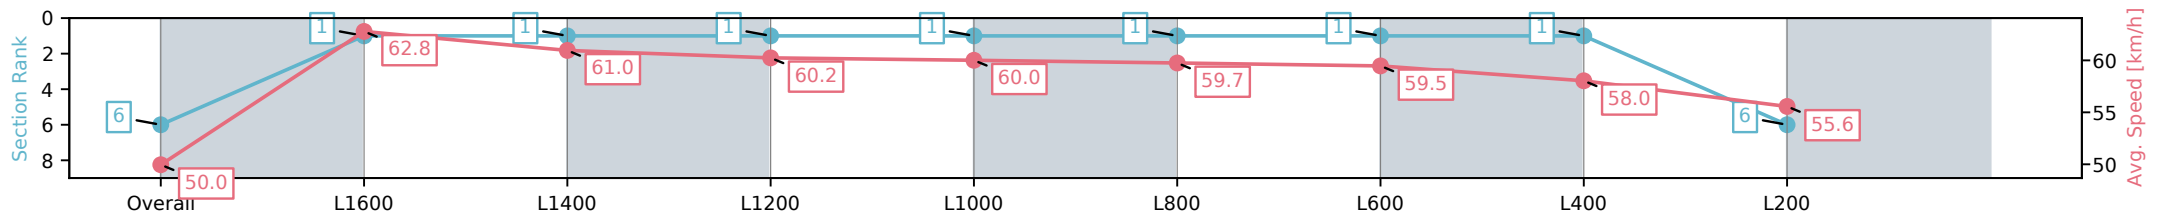

Morphettville SA - Professional

Race 1: Dave Loy Handicap - 1800m

02 November 2024 - 12:03PM

Track Rating: Good 4, Weather: Fine, Rail Position: +9m Entire; Sectional 612m

Section	Overall	L1600	L1400	L1200	L1000	L800	L600	L400	L200
Section Times	1:51.15 [6] (0:14.42)	1:36.73 [1] (0:11.46)	1:25.27 [1] (0:11.86)	1:13.41 [1] (0:11.96)	1:01.45 [1] (0:11.98)	0:49.47 [1] (0:12.04)	0:37.43 [1] (0:12.08)	0:25.35 [1] (0:12.40)	0:12.95 [6] (0:12.95)
Average Speed [km/h]	50.0	62.8	61.0	60.2	60.0	59.7	59.5	58.0	55.6
Top Speed [km/h]	63.1	63.5	62.0	60.9	60.7	60.4	60.1	58.8	57.6
Avg. Dist. to Rail [m]	2.9	1.0	0.8	0.3	0.4	0.2	0.5	0.3	0.3
Avg. Stride Freq. [Hz]	2.2	2.3	2.3	2.2	2.2	2.2	2.2	2.2	2.1
Avg. Stride Length [m]	6.3	7.3	7.3	7.2	7.3	7.2	7.2	7.1	7.1