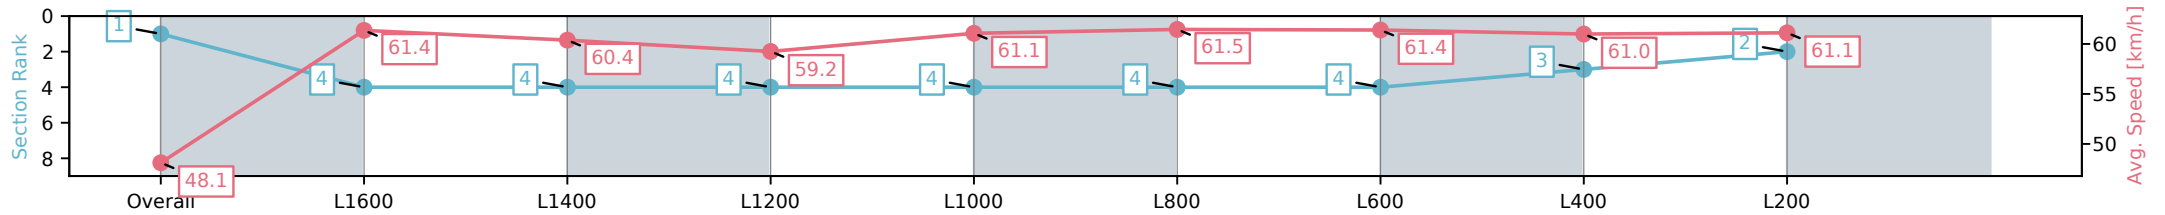

02 November 2024 - 12:03PM

Track Rating: Good 4, Weather: Fine, Rail Position: +9m Entire; Sectional 612m

Section	Overall	L1600	L1400	L1200	L1000	L800	L600	L400	L200
Section Times	1:49.64 [1] (0:14.98)	1:34.66 [4] (0:11.72)	1:22.94 [4] (0:11.96)	1:10.98 [4] (0:12.17)	0:58.81 [4] (0:11.77)	0:47.04 [4] (0:11.73)	0:35.31 [4] (0:11.72)	0:23.59 [3] (0:11.82)	0:11.77 [2] (0:11.77)
Average Speed [km/h]	48.1	61.4	60.4	59.2	61.1	61.5	61.4	61.0	61.1
Top Speed [km/h]	61.7	61.9	61.0	60.2	61.9	61.8	62.2	62.6	62.0
Avg. Dist. to Rail [m]	1.3	1.1	0.8	0.4	0.5	0.3	0.4	1.7	0.7
Avg. Stride Freq. [Hz]	2.2	2.3	2.3	2.3	2.3	2.2	2.2	2.2	2.3
Avg. Stride Length [m]	6.1	7.1	7.0	7.0	7.3	7.3	7.5	7.5	7.4