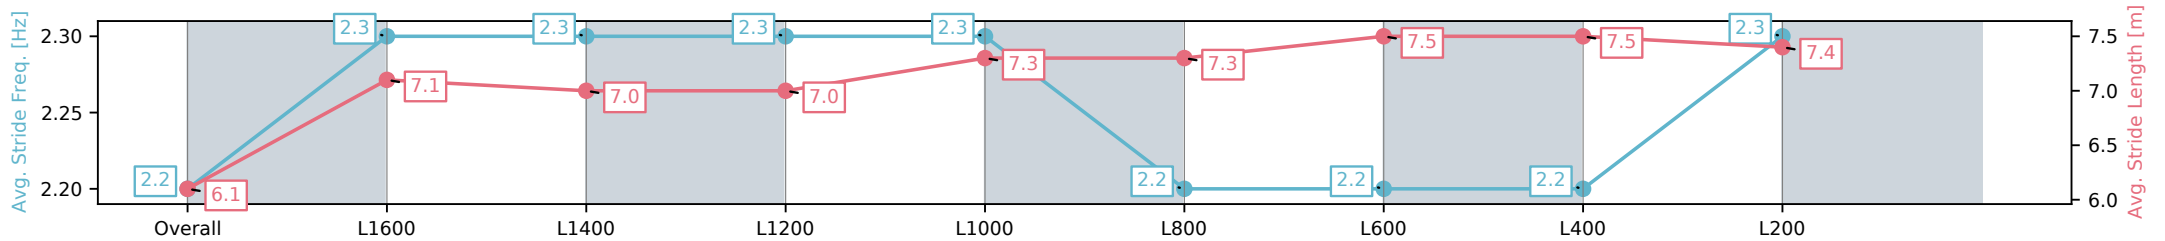

02 November 2024 - 12:03PM

Track Rating: Good 4, Weather: Fine, Rail Position: +9m Entire; Sectional 612m

Section	Overall	L1600	L1400	L1200	L1000	L800	L600	L400	L200
Section Times	1:49.64 [1] (0:14.98)	1:34.66 [4] (0:11.72)	1:22.94 [4] (0:11.96)	1:10.98 [4] (0:12.17)	0:58.81 [4] (0:11.77)	0:47.04 [4] (0:11.73)	0:35.31 [4] (0:11.72)	0:23.59 [3] (0:11.82)	0:11.77 [2] (0:11.77)
Average Speed [km/h]	48.1	61.4	60.4	59.2	61.1	61.5	61.4	61.0	61.1
Top Speed [km/h]	61.7	61.9	61.0	60.2	61.9	61.8	62.2	62.6	62.0
Avg. Dist. to Rail [m]	1.3	1.1	0.8	0.4	0.5	0.3	0.4	1.7	0.7
Avg. Stride Freq. [Hz]	2.2	2.3	2.3	2.3	2.3	2.2	2.2	2.2	2.3
Avg. Stride Length [m]	6.1	7.1	7.0	7.0	7.3	7.3	7.5	7.5	7.4