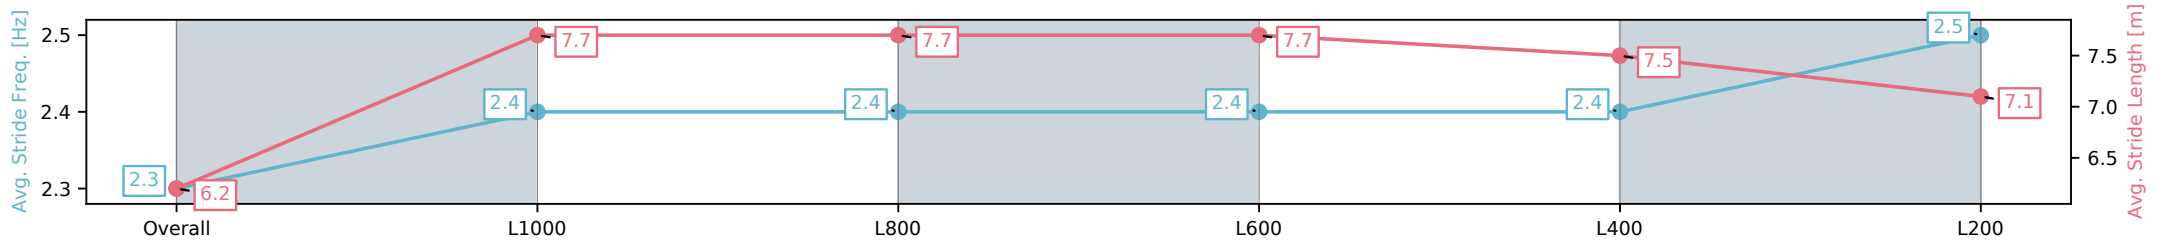

Morphettville SA - Professional

Race 9: Sportsbet Same Race Multi Handicap - 1200m

26 October 2024 - 5:33PM

Track Rating: Good 4, Weather: Fine, Rail Position: +6m 1200m-W/  
Post, +3m Remainder

Section	Overall	L1000	L800	L600	L400	L200
Section Times	1:09.27 [5] (0:14.46)	0:54.81 [13] (0:10.67)	0:44.14 [13] (0:10.80)	0:33.34 [13] (0:11.03)	0:22.31 [13] (0:11.05)	0:11.26 [13] (0:11.26)
Average Speed [km/h]	49.8	67.5	67.5	66.6	65.8	63.9
Top Speed [km/h]	66.2	68.7	68.4	67.8	66.8	66.9
Avg. Dist. to Rail [m]	5.8	3.8	3.5	3.9	8.1	8.6
Avg. Stride Freq. [Hz]	2.3	2.4	2.4	2.4	2.4	2.5
Avg. Stride Length [m]	6.2	7.7	7.7	7.7	7.5	7.1