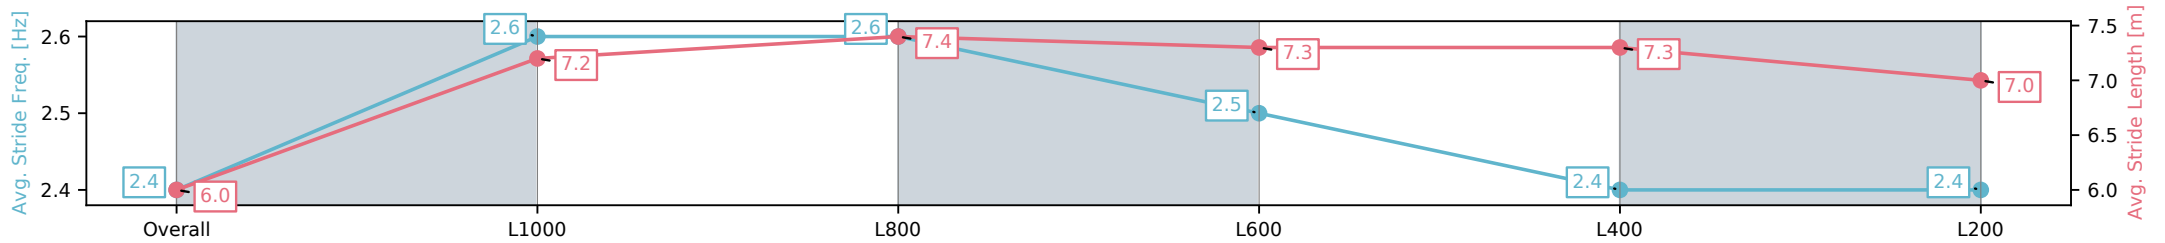

Morphettville SA - Professional

Race 9: Sportsbet Same Race Multi Handicap - 1200m

26 October 2024 - 5:33PM

Track Rating: Good 4, Weather: Fine, Rail Position: +6m 1200m-W/  
Post, +3m Remainder

Section	Overall	L1000	L800	L600	L400	L200
Section Times	1:09.82 [12] (0:14.25)	0:55.57 [7] (0:10.60)	0:44.97 [8] (0:10.70)	0:34.27 [7] (0:11.03)	0:23.24 [7] (0:11.22)	0:12.02 [9] (0:12.02)
Average Speed [km/h]	50.6	67.9	67.9	65.9	64.5	60.0
Top Speed [km/h]	67.9	68.2	68.7	67.4	65.3	63.1
Avg. Dist. to Rail [m]	7.0	2.7	2.3	1.8	5.4	5.6
Avg. Stride Freq. [Hz]	2.4	2.6	2.6	2.5	2.4	2.4
Avg. Stride Length [m]	6.0	7.2	7.4	7.3	7.3	7.0