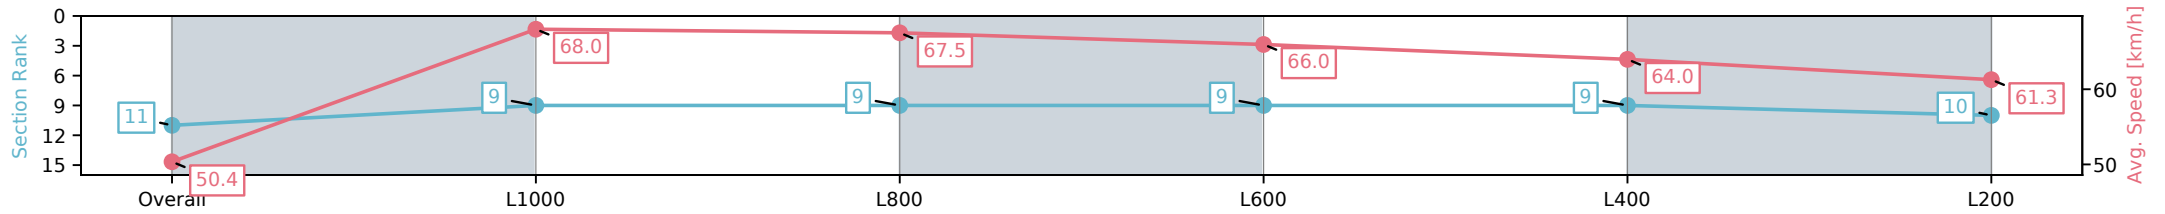

Morphettville SA - Professional

Race 9: Sportsbet Same Race Multi Handicap - 1200m

26 October 2024 - 5:33PM

Track Rating: Good 4, Weather: Fine, Rail Position: +6m 1200m-W/ Post, +3m Remainder

Section	Overall	L1000	L800	L600	L400	L200
Section Times	1:09.64 [11] (0:14.30)	0:55.34 [9] (0:10.57)	0:44.76 [9] (0:10.72)	0:34.04 [9] (0:10.99)	0:23.05 [9] (0:11.30)	0:11.75 [10] (0:11.75)
Average Speed [km/h]	50.4	68.0	67.5	66.0	64.0	61.3
Top Speed [km/h]	66.0	68.9	68.2	66.6	65.0	63.7
Avg. Dist. to Rail [m]	2.8	1.4	1.0	1.2	3.8	3.5
Avg. Stride Freq. [Hz]	2.3	2.4	2.5	2.4	2.4	2.3
Avg. Stride Length [m]	6.2	7.8	7.7	7.6	7.5	7.4