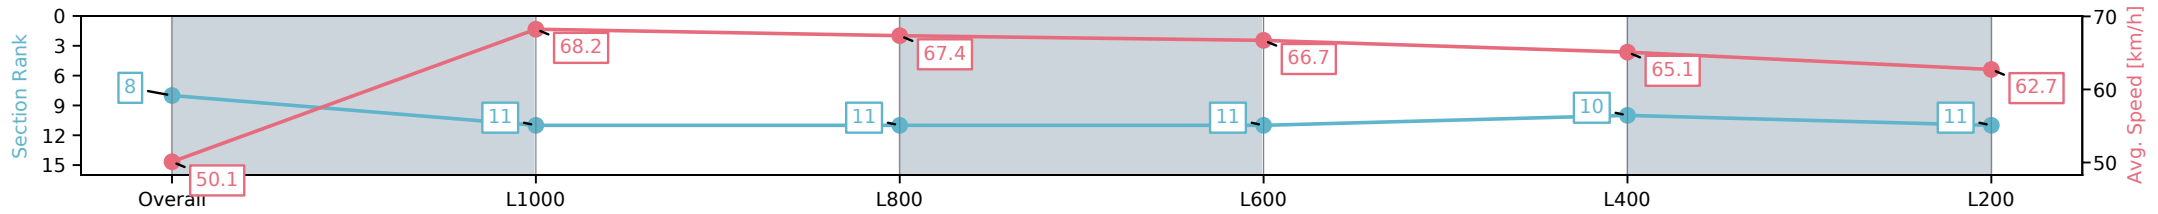

Morphettville SA - Professional

Race 9: Sportsbet Same Race Multi Handicap - 1200m

26 October 2024 - 5:33PM

Track Rating: Good 4, Weather: Fine, Rail Position: +6m 1200m-W/  
Post, +3m Remainder

Section	Overall	L1000	L800	L600	L400	L200
Section Times	1:09.38 [8] (0:14.38)	0:55.00 [11] (0:10.56)	0:44.44 [11] (0:10.81)	0:33.63 [11] (0:10.99)	0:22.64 [10] (0:11.22)	0:11.42 [11] (0:11.42)
Average Speed [km/h]	50.1	68.2	67.4	66.7	65.1	62.7
Top Speed [km/h]	66.6	69.0	68.4	67.3	66.9	65.8
Avg. Dist. to Rail [m]	4.6	2.8	2.5	3.7	8.0	6.2
Avg. Stride Freq. [Hz]	2.1	2.3	2.3	2.3	2.3	2.3
Avg. Stride Length [m]	6.6	8.1	8.0	8.0	7.6	7.6