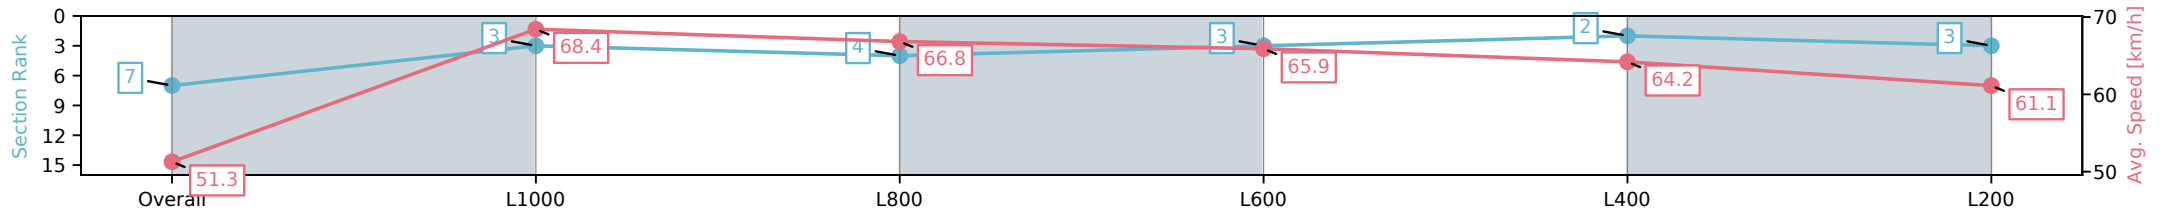

Morphettville SA - Professional

Race 9: Sportsbet Same Race Multi Handicap - 1200m

26 October 2024 - 5:33PM

Track Rating: Good 4, Weather: Fine, Rail Position: +6m 1200m-W/  
Post, +3m Remainder

Section	Overall	L1000	L800	L600	L400	L200
Section Times	1:09.35 [7] (0:14.03)	0:55.32 [3] (0:10.52)	0:44.80 [4] (0:10.80)	0:34.00 [3] (0:10.99)	0:23.01 [2] (0:11.24)	0:11.77 [3] (0:11.77)
Average Speed [km/h]	51.3	68.4	66.8	65.9	64.2	61.1
Top Speed [km/h]	67.7	68.8	68.5	66.7	65.4	64.3
Avg. Dist. to Rail [m]	3.9	2.5	0.9	0.7	3.7	5.5
Avg. Stride Freq. [Hz]	2.4	2.5	2.5	2.5	2.6	2.5
Avg. Stride Length [m]	5.9	7.5	7.3	7.3	6.8	6.8