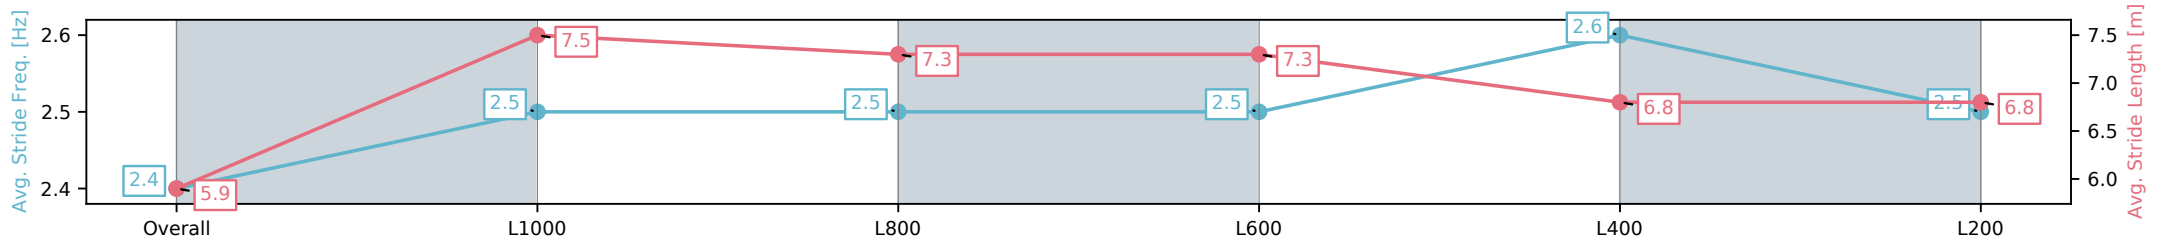

Morphettville SA - Professional

Race 9: Sportsbet Same Race Multi Handicap - 1200m

26 October 2024 - 5:33PM

Track Rating: Good 4, Weather: Fine, Rail Position: +6m 1200m-W/  
Post, +3m Remainder

Section	Overall	L1000	L800	L600	L400	L200
Section Times	1:09.35 [7] (0:14.03)	0:55.32 [3] (0:10.52)	0:44.80 [4] (0:10.80)	0:34.00 [3] (0:10.99)	0:23.01 [2] (0:11.24)	0:11.77 [3] (0:11.77)
Average Speed [km/h]	51.3	68.4	66.8	65.9	64.2	61.1
Top Speed [km/h]	67.7	68.8	68.5	66.7	65.4	64.3
Avg. Dist. to Rail [m]	3.9	2.5	0.9	0.7	3.7	5.5
Avg. Stride Freq. [Hz]	2.4	2.5	2.5	2.5	2.6	2.5
Avg. Stride Length [m]	5.9	7.5	7.3	7.3	6.8	6.8