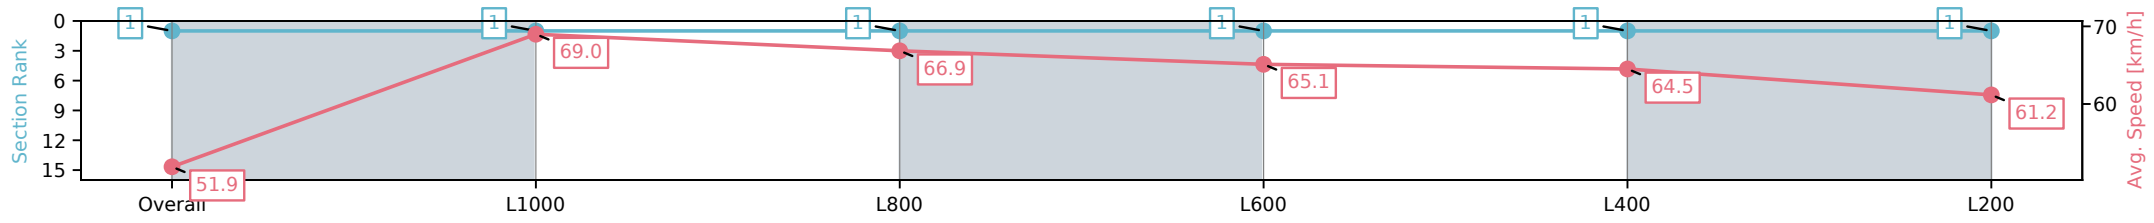

26 October 2024 - 5:33PM

Track Rating: Good 4, Weather: Fine, Rail Position: +6m 1200m-W/ Post, +3m Remainder

Section	Overall	L1000	L800	L600	L400	L200
Section Times	1:09.08 [1] (0:13.88)	0:55.20 [1] (0:10.44)	0:44.76 [1] (0:10.78)	0:33.98 [1] (0:11.05)	0:22.93 [1] (0:11.17)	0:11.76 [1] (0:11.76)
Average Speed [km/h]	51.9	69.0	66.9	65.1	64.5	61.2
Top Speed [km/h]	68.8	69.7	68.9	66.4	64.9	64.5
Avg. Dist. to Rail [m]	8.3	2.7	0.4	0.2	0.7	0.5
Avg. Stride Freq. [Hz]	2.5	2.6	2.6	2.5	2.6	2.5
Avg. Stride Length [m]	5.8	7.3	7.3	7.2	7.0	6.9