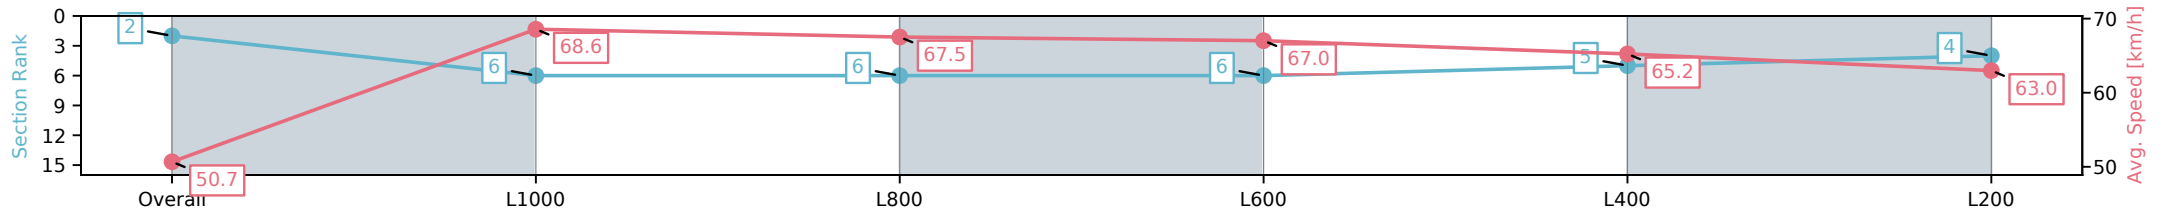

Morphettville SA - Professional

Race 9: Sportsbet Same Race Multi Handicap - 1200m

26 October 2024 - 5:33PM

Track Rating: Good 4, Weather: Fine, Rail Position: +6m 1200m-W/  
Post, +3m Remainder

Section	Overall	L1000	L800	L600	L400	L200
Section Times	1:09.08 [2] (0:14.20)	0:54.88 [6] (0:10.51)	0:44.37 [6] (0:10.77)	0:33.60 [6] (0:11.00)	0:22.60 [5] (0:11.14)	0:11.46 [4] (0:11.46)
Average Speed [km/h]	50.7	68.6	67.5	67.0	65.2	63.0
Top Speed [km/h]	68.9	69.3	68.5	68.9	67.6	67.5
Avg. Dist. to Rail [m]	7.0	2.7	2.5	4.5	7.2	6.4
Avg. Stride Freq. [Hz]	2.3	2.4	2.4	2.4	2.4	2.4
Avg. Stride Length [m]	6.2	7.8	7.8	7.7	7.2	7.2