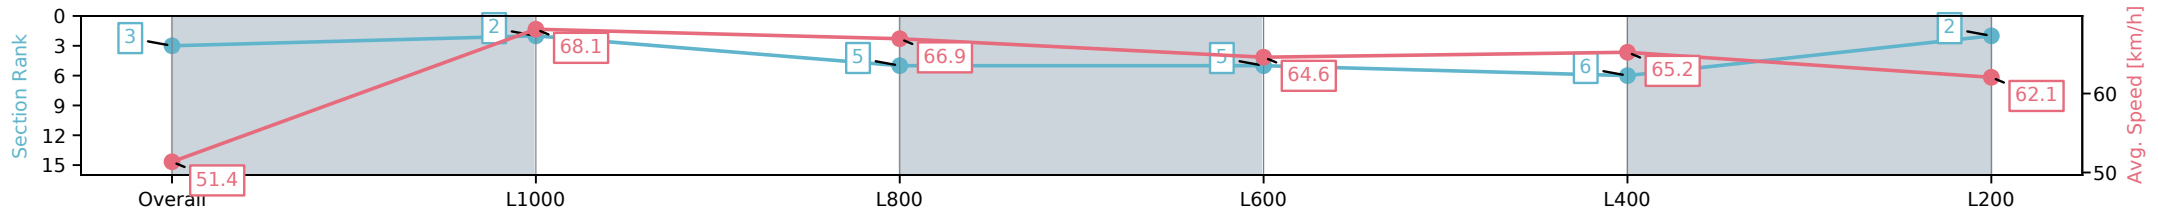

Morphettville SA - Professional

Race 9: Sportsbet Same Race Multi Handicap - 1200m

26 October 2024 - 5:33PM

Track Rating: Good 4, Weather: Fine, Rail Position: +6m 1200m-W/ Post, +3m Remainder

Section	Overall	L1000	L800	L600	L400	L200
Section Times	1:09.16 [3] (0:14.03)	0:55.13 [2] (0:10.55)	0:44.58 [5] (0:10.79)	0:33.79 [5] (0:11.15)	0:22.64 [6] (0:11.04)	0:11.60 [2] (0:11.60)
Average Speed [km/h]	51.4	68.1	66.9	64.6	65.2	62.1
Top Speed [km/h]	67.5	69.4	68.4	66.0	66.7	65.2
Avg. Dist. to Rail [m]	2.1	1.1	0.5	0.3	0.9	1.7
Avg. Stride Freq. [Hz]	2.4	2.5	2.4	2.4	2.4	2.4
Avg. Stride Length [m]	6.1	7.5	7.5	7.5	7.4	7.2