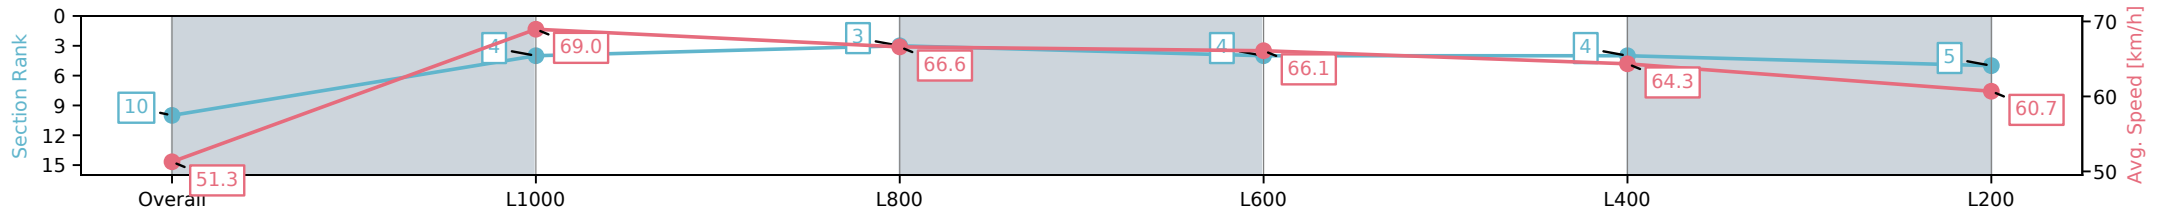

Morphettville SA - Professional

Race 9: Sportsbet Same Race Multi Handicap - 1200m

26 October 2024 - 5:33PM

Track Rating: Good 4, Weather: Fine, Rail Position: +6m 1200m-W/ Post, +3m Remainder

Section	Overall	L1000	L800	L600	L400	L200
Section Times	1:09.48 [10] (0:14.05)	0:55.43 [4] (0:10.44)	0:44.99 [3] (0:10.87)	0:34.12 [4] (0:11.01)	0:23.11 [4] (0:11.27)	0:11.84 [5] (0:11.84)
Average Speed [km/h]	51.3	69.0	66.6	66.1	64.3	60.7
Top Speed [km/h]	68.0	70.0	67.4	67.0	66.0	64.0
Avg. Dist. to Rail [m]	9.6	4.4	2.1	2.0	4.6	4.8
Avg. Stride Freq. [Hz]	2.4	2.5	2.4	2.4	2.4	2.3
Avg. Stride Length [m]	6.1	7.5	7.5	7.5	7.3	7.2