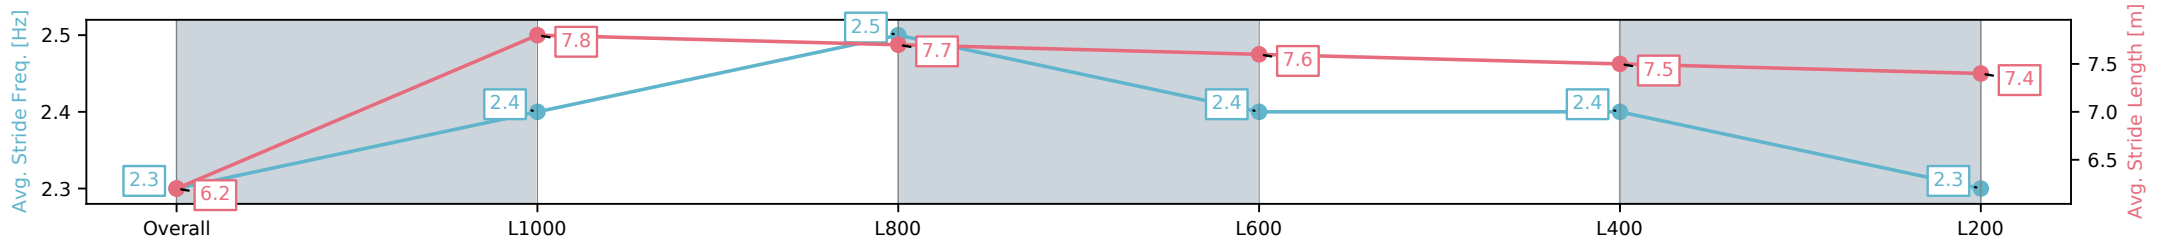

Morphettville SA - Professional

Race 9: Sportsbet Same Race Multi Handicap - 1200m

26 October 2024 - 5:33PM

Track Rating: Good 4, Weather: Fine, Rail Position: +6m 1200m-W/ Post, +3m Remainder

Section	Overall	L1000	L800	L600	L400	L200
Section Times	1:09.64 [11] (0:14.30)	0:55.34 [9] (0:10.57)	0:44.76 [9] (0:10.72)	0:34.04 [9] (0:10.99)	0:23.05 [9] (0:11.30)	0:11.75 [10] (0:11.75)
Average Speed [km/h]	50.4	68.0	67.5	66.0	64.0	61.3
Top Speed [km/h]	66.0	68.9	68.2	66.6	65.0	63.7
Avg. Dist. to Rail [m]	2.8	1.4	1.0	1.2	3.8	3.5
Avg. Stride Freq. [Hz]	2.3	2.4	2.5	2.4	2.4	2.3
Avg. Stride Length [m]	6.2	7.8	7.7	7.6	7.5	7.4