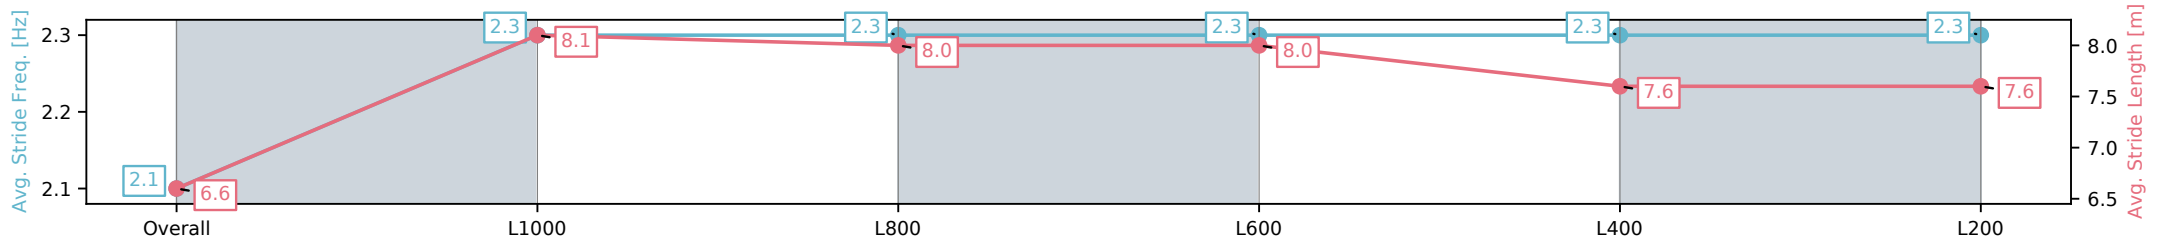

Morphettville SA - Professional

Race 9: Sportsbet Same Race Multi Handicap - 1200m

26 October 2024 - 5:33PM

Track Rating: Good 4, Weather: Fine, Rail Position: +6m 1200m-W/  
Post, +3m Remainder

Section	Overall	L1000	L800	L600	L400	L200
Section Times	1:09.38 [8] (0:14.38)	0:55.00 [11] (0:10.56)	0:44.44 [11] (0:10.81)	0:33.63 [11] (0:10.99)	0:22.64 [10] (0:11.22)	0:11.42 [11] (0:11.42)
Average Speed [km/h]	50.1	68.2	67.4	66.7	65.1	62.7
Top Speed [km/h]	66.6	69.0	68.4	67.3	66.9	65.8
Avg. Dist. to Rail [m]	4.6	2.8	2.5	3.7	8.0	6.2
Avg. Stride Freq. [Hz]	2.1	2.3	2.3	2.3	2.3	2.3
Avg. Stride Length [m]	6.6	8.1	8.0	8.0	7.6	7.6

- [ ] Ranking at each section and finish
- :-:- No data available at this section
- NA No data available

Horse/Jockey Name	ANNIE'S ROSE/Justin Potter
Finish Rank	9
Fastest Section Time (Section)	0:10.49 (L1000)
Top Speed [km/h] (Section)	69.1 (Overall)
Race State	Finished