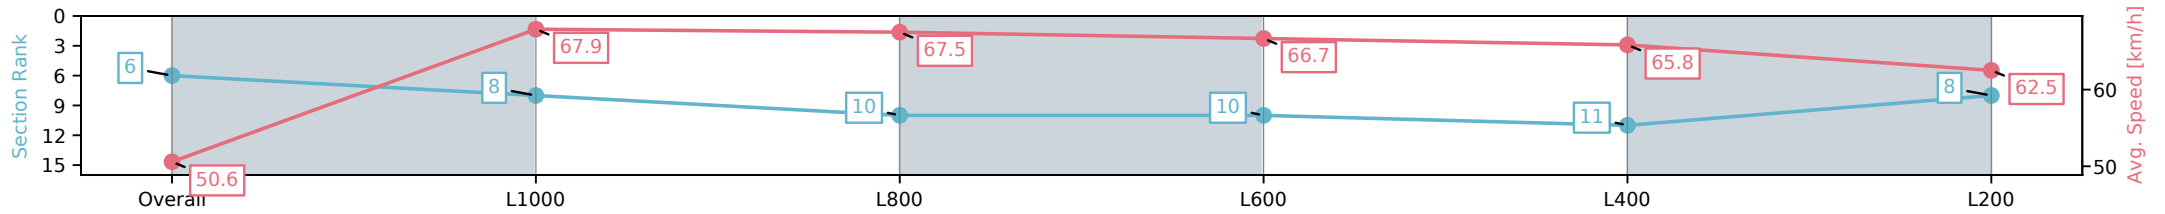

Morphettville SA - Professional

Race 9: Sportsbet Same Race Multi Handicap - 1200m

26 October 2024 - 5:33PM

Track Rating: Good 4, Weather: Fine, Rail Position: +6m 1200m-W/  
Post, +3m Remainder

Section	Overall	L1000	L800	L600	L400	L200
Section Times	1:09.30 [6] (0:14.27)	0:55.03 [8] (0:10.61)	0:44.42 [10] (0:10.85)	0:33.57 [10] (0:11.02)	0:22.55 [11] (0:11.04)	0:11.51 [8] (0:11.51)
Average Speed [km/h]	50.6	67.9	67.5	66.7	65.8	62.5
Top Speed [km/h]	66.9	68.4	68.0	67.3	66.2	65.4
Avg. Dist. to Rail [m]	10.4	4.5	4.0	4.2	7.6	7.5
Avg. Stride Freq. [Hz]	2.3	2.5	2.4	2.4	2.4	2.4
Avg. Stride Length [m]	5.9	7.4	7.4	7.3	7.4	7.3