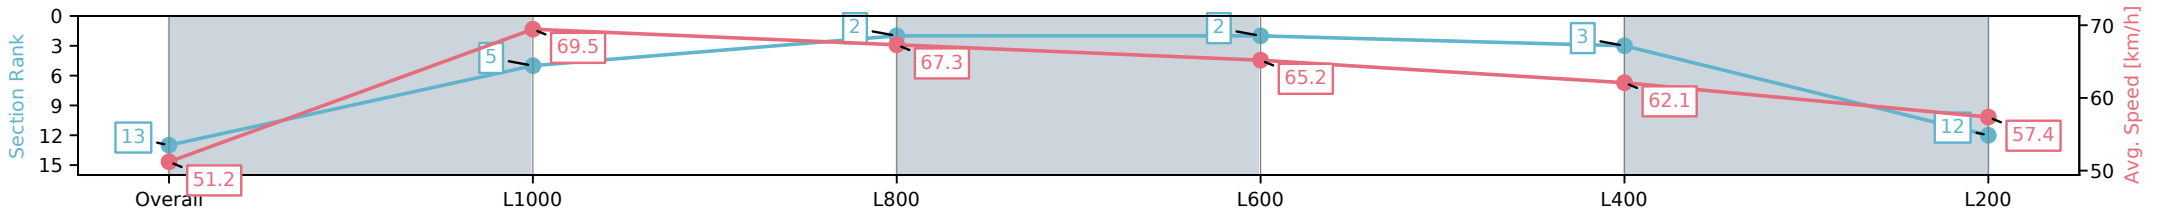

Morphettville SA - Professional

Race 9: Sportsbet Same Race Multi Handicap - 1200m

26 October 2024 - 5:33PM

Track Rating: Good 4, Weather: Fine, Rail Position: +6m 1200m-W/ Post, +3m Remainder

Section	Overall	L1000	L800	L600	L400	L200
Section Times	1:10.52 [13] (0:14.06)	0:56.46 [5] (0:10.36)	0:46.10 [2] (0:10.81)	0:35.29 [2] (0:11.13)	0:24.16 [3] (0:11.62)	0:12.54 [12] (0:12.54)
Average Speed [km/h]	51.2	69.5	67.3	65.2	62.1	57.4
Top Speed [km/h]	67.7	70.6	68.4	66.6	63.4	60.8
Avg. Dist. to Rail [m]	11.3	7.1	2.9	1.2	2.3	2.7
Avg. Stride Freq. [Hz]	2.3	2.5	2.4	2.4	2.4	2.3
Avg. Stride Length [m]	6.2	7.6	7.6	7.4	7.1	7.0