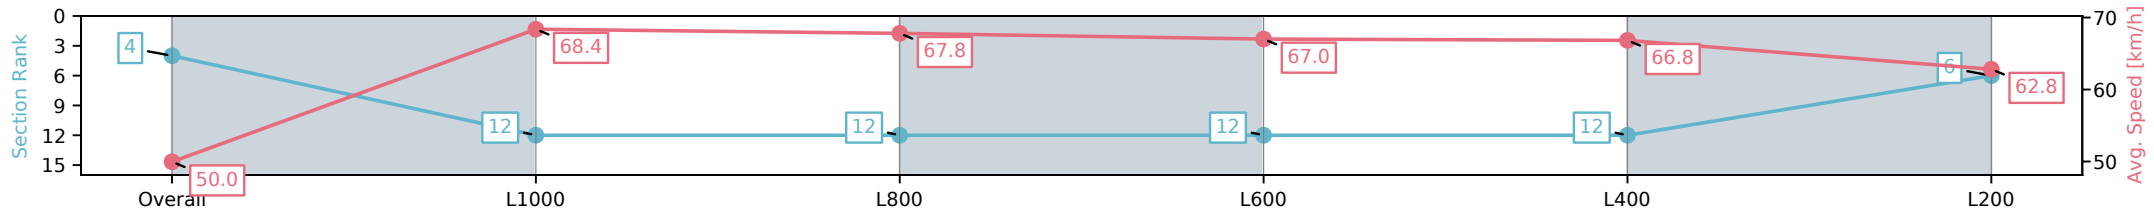

Morphettville SA - Professional

Race 9: Sportsbet Same Race Multi Handicap - 1200m

26 October 2024 - 5:33PM

Track Rating: Good 4, Weather: Fine, Rail Position: +6m 1200m-W/  
Post, +3m Remainder

Section	Overall	L1000	L800	L600	L400	L200
Section Times	1:09.20 [4] (0:14.42)	0:54.78 [12] (0:10.54)	0:44.24 [12] (0:10.82)	0:33.42 [12] (0:11.07)	0:22.35 [12] (0:10.87)	0:11.48 [6] (0:11.48)
Average Speed [km/h]	50.0	68.4	67.8	67.0	66.8	62.8
Top Speed [km/h]	66.5	69.5	68.4	68.2	68.2	66.4
Avg. Dist. to Rail [m]	12.5	5.9	5.0	5.6	8.5	7.6
Avg. Stride Freq. [Hz]	2.4	2.6	2.6	2.6	2.6	2.5
Avg. Stride Length [m]	5.9	7.2	7.3	7.3	7.1	7.0