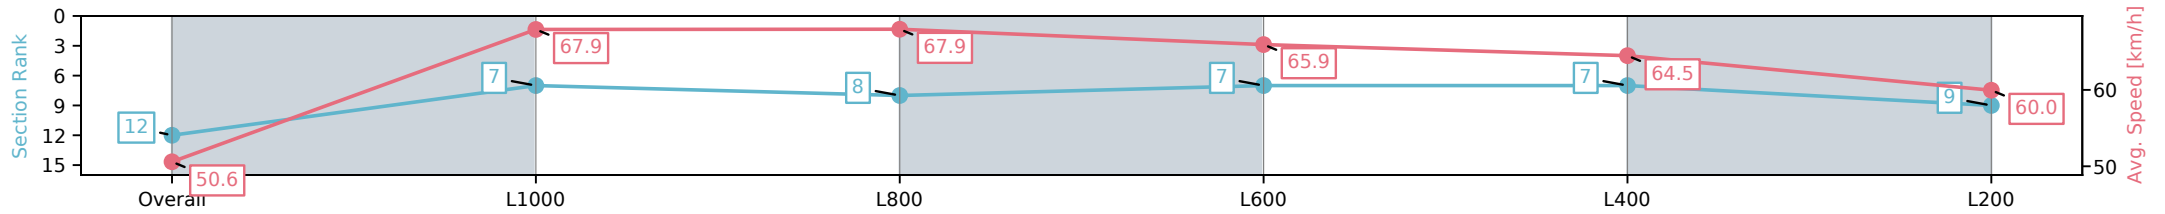

Morphettville SA - Professional

Race 9: Sportsbet Same Race Multi Handicap - 1200m

26 October 2024 - 5:33PM

Track Rating: Good 4, Weather: Fine, Rail Position: +6m 1200m-W/  
Post, +3m Remainder

Section	Overall	L1000	L800	L600	L400	L200
Section Times	1:09.82 [12] (0:14.25)	0:55.57 [7] (0:10.60)	0:44.97 [8] (0:10.70)	0:34.27 [7] (0:11.03)	0:23.24 [7] (0:11.22)	0:12.02 [9] (0:12.02)
Average Speed [km/h]	50.6	67.9	67.9	65.9	64.5	60.0
Top Speed [km/h]	67.9	68.2	68.7	67.4	65.3	63.1
Avg. Dist. to Rail [m]	7.0	2.7	2.3	1.8	5.4	5.6
Avg. Stride Freq. [Hz]	2.4	2.6	2.6	2.5	2.4	2.4
Avg. Stride Length [m]	6.0	7.2	7.4	7.3	7.3	7.0