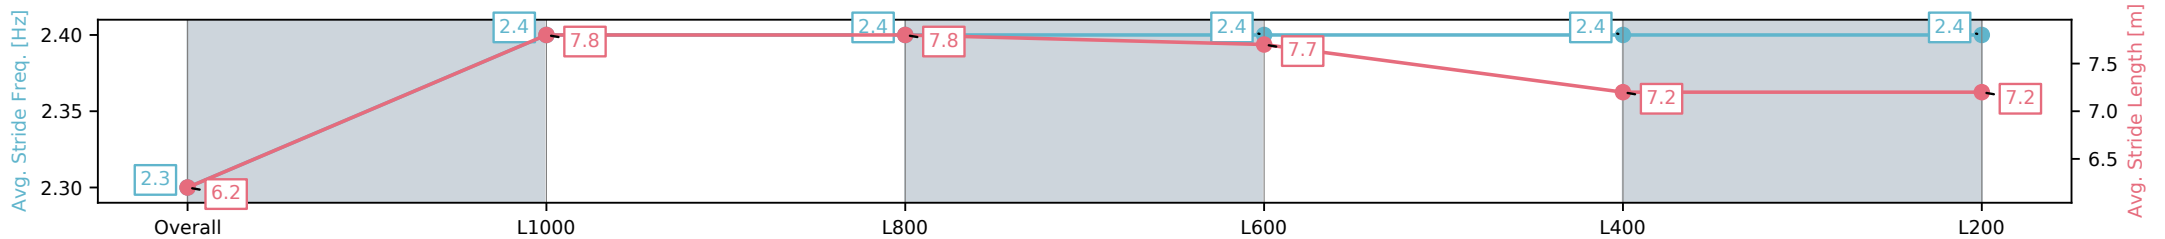

Morphettville SA - Professional

Race 9: Sportsbet Same Race Multi Handicap - 1200m

26 October 2024 - 5:33PM

Track Rating: Good 4, Weather: Fine, Rail Position: +6m 1200m-W/  
Post, +3m Remainder

Section	Overall	L1000	L800	L600	L400	L200
Section Times	1:09.08 [2] (0:14.20)	0:54.88 [6] (0:10.51)	0:44.37 [6] (0:10.77)	0:33.60 [6] (0:11.00)	0:22.60 [5] (0:11.14)	0:11.46 [4] (0:11.46)
Average Speed [km/h]	50.7	68.6	67.5	67.0	65.2	63.0
Top Speed [km/h]	68.9	69.3	68.5	68.9	67.6	67.5
Avg. Dist. to Rail [m]	7.0	2.7	2.5	4.5	7.2	6.4
Avg. Stride Freq. [Hz]	2.3	2.4	2.4	2.4	2.4	2.4
Avg. Stride Length [m]	6.2	7.8	7.8	7.7	7.2	7.2