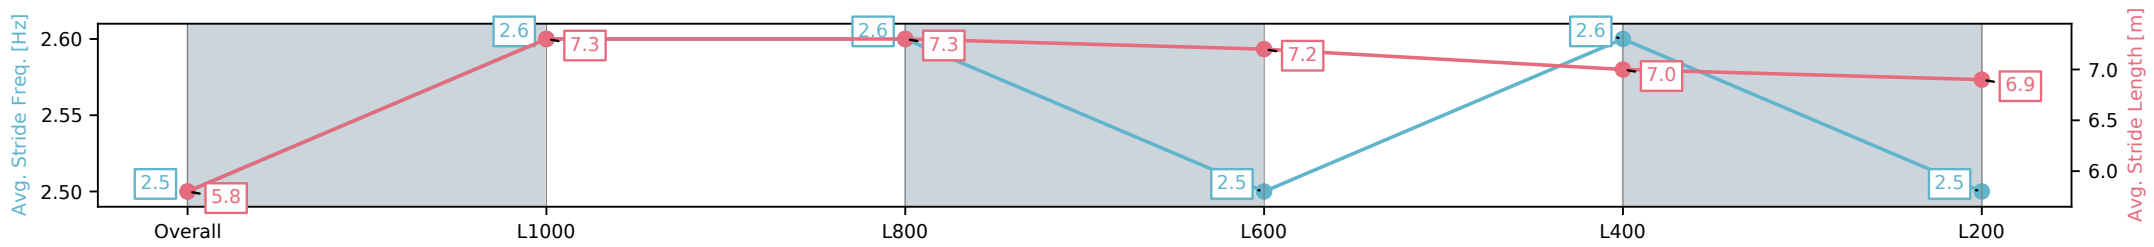

26 October 2024 - 5:33PM

Track Rating: Good 4, Weather: Fine, Rail Position: +6m 1200m-W/ Post, +3m Remainder

Section	Overall	L1000	L800	L600	L400	L200
Section Times	1:09.08 [1] (0:13.88)	0:55.20 [1] (0:10.44)	0:44.76 [1] (0:10.78)	0:33.98 [1] (0:11.05)	0:22.93 [1] (0:11.17)	0:11.76 [1] (0:11.76)
Average Speed [km/h]	51.9	69.0	66.9	65.1	64.5	61.2
Top Speed [km/h]	68.8	69.7	68.9	66.4	64.9	64.5
Avg. Dist. to Rail [m]	8.3	2.7	0.4	0.2	0.7	0.5
Avg. Stride Freq. [Hz]	2.5	2.6	2.6	2.5	2.6	2.5
Avg. Stride Length [m]	5.8	7.3	7.3	7.2	7.0	6.9