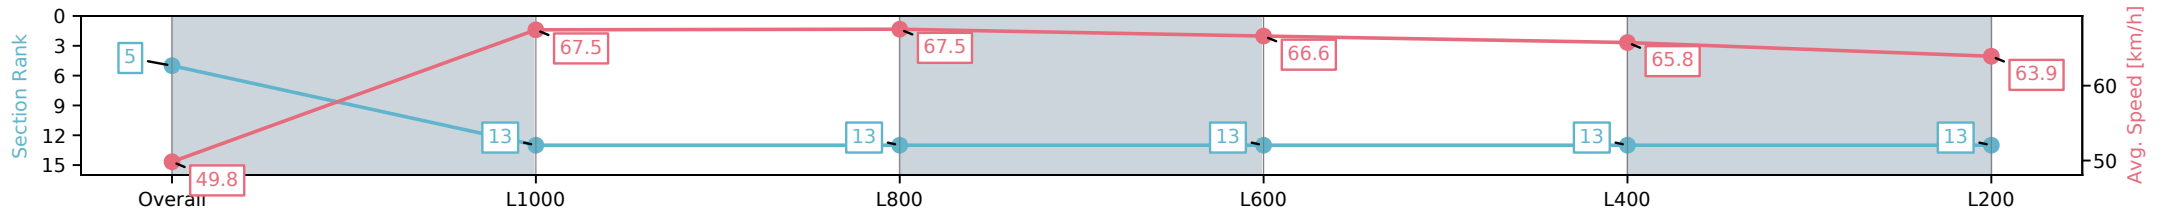

Morphettville SA - Professional

Race 9: Sportsbet Same Race Multi Handicap - 1200m

26 October 2024 - 5:33PM

Track Rating: Good 4, Weather: Fine, Rail Position: +6m 1200m-W/  
Post, +3m Remainder

Section	Overall	L1000	L800	L600	L400	L200
Section Times	1:09.27 [5] (0:14.46)	0:54.81 [13] (0:10.67)	0:44.14 [13] (0:10.80)	0:33.34 [13] (0:11.03)	0:22.31 [13] (0:11.05)	0:11.26 [13] (0:11.26)
Average Speed [km/h]	49.8	67.5	67.5	66.6	65.8	63.9
Top Speed [km/h]	66.2	68.7	68.4	67.8	66.8	66.9
Avg. Dist. to Rail [m]	5.8	3.8	3.5	3.9	8.1	8.6
Avg. Stride Freq. [Hz]	2.3	2.4	2.4	2.4	2.4	2.5
Avg. Stride Length [m]	6.2	7.7	7.7	7.7	7.5	7.1