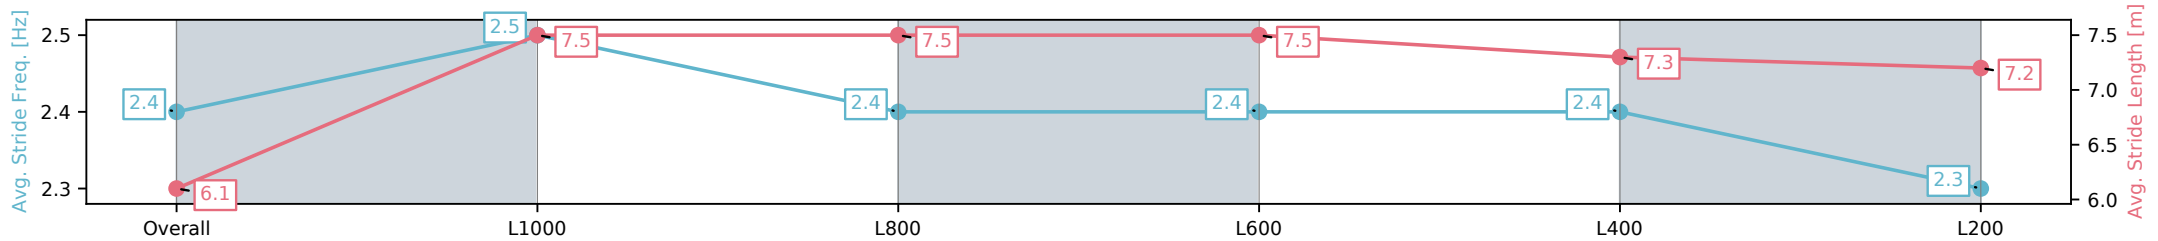

Morphettville SA - Professional

Race 9: Sportsbet Same Race Multi Handicap - 1200m

26 October 2024 - 5:33PM

Track Rating: Good 4, Weather: Fine, Rail Position: +6m 1200m-W/ Post, +3m Remainder

Section	Overall	L1000	L800	L600	L400	L200
Section Times	1:09.48 [10] (0:14.05)	0:55.43 [4] (0:10.44)	0:44.99 [3] (0:10.87)	0:34.12 [4] (0:11.01)	0:23.11 [4] (0:11.27)	0:11.84 [5] (0:11.84)
Average Speed [km/h]	51.3	69.0	66.6	66.1	64.3	60.7
Top Speed [km/h]	68.0	70.0	67.4	67.0	66.0	64.0
Avg. Dist. to Rail [m]	9.6	4.4	2.1	2.0	4.6	4.8
Avg. Stride Freq. [Hz]	2.4	2.5	2.4	2.4	2.4	2.3
Avg. Stride Length [m]	6.1	7.5	7.5	7.5	7.3	7.2

- [ ] Ranking at each section and finish
- :-:- No data available at this section
- NA No data available

Horse/Jockey Name	SPARKUP/Ben Price
Finish Rank	11
Fastest Section Time (Section)	0:10.57 (L1000)
Top Speed [km/h] (Section)	68.9 (Overall)
Race State	Finished