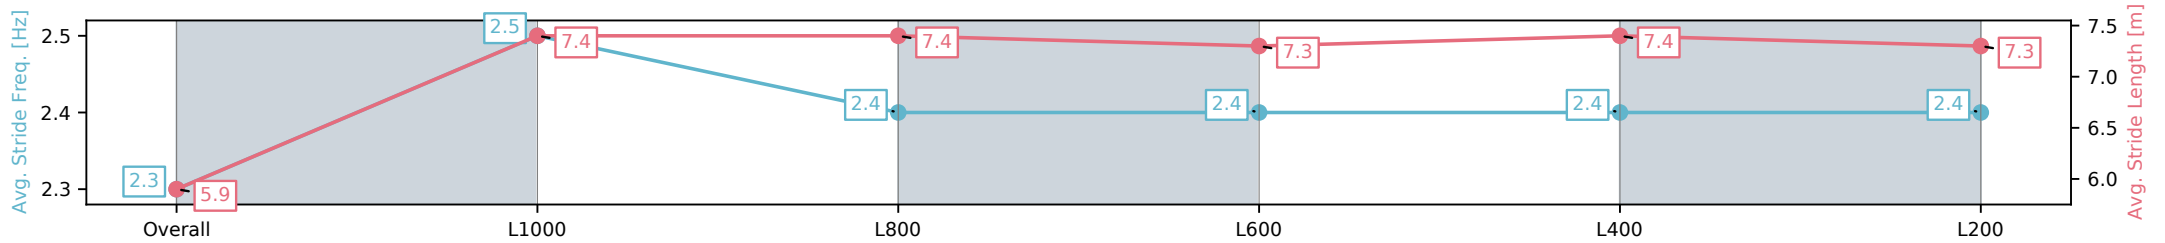

Morphettville SA - Professional

Race 9: Sportsbet Same Race Multi Handicap - 1200m

26 October 2024 - 5:33PM

Track Rating: Good 4, Weather: Fine, Rail Position: +6m 1200m-W/  
Post, +3m Remainder

Section	Overall	L1000	L800	L600	L400	L200
Section Times	1:09.30 [6] (0:14.27)	0:55.03 [8] (0:10.61)	0:44.42 [10] (0:10.85)	0:33.57 [10] (0:11.02)	0:22.55 [11] (0:11.04)	0:11.51 [8] (0:11.51)
Average Speed [km/h]	50.6	67.9	67.5	66.7	65.8	62.5
Top Speed [km/h]	66.9	68.4	68.0	67.3	66.2	65.4
Avg. Dist. to Rail [m]	10.4	4.5	4.0	4.2	7.6	7.5
Avg. Stride Freq. [Hz]	2.3	2.5	2.4	2.4	2.4	2.4
Avg. Stride Length [m]	5.9	7.4	7.4	7.3	7.4	7.3