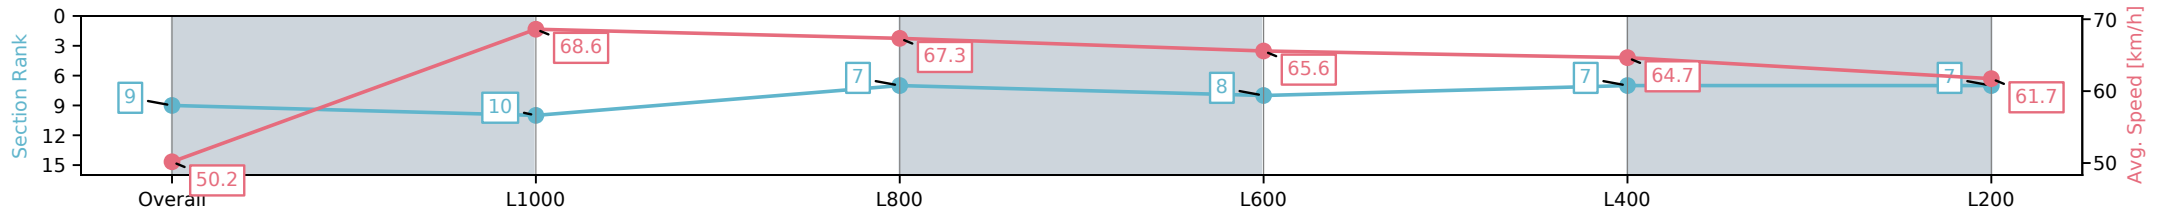

Morphettville SA - Professional

Race 9: Sportsbet Same Race Multi Handicap - 1200m

26 October 2024 - 5:33PM

Track Rating: Good 4, Weather: Fine, Rail Position: +6m 1200m-W/  
Post, +3m Remainder

Section	Overall	L1000	L800	L600	L400	L200
Section Times	1:09.42 [9] (0:14.35)	0:55.07 [10] (0:10.49)	0:44.58 [7] (0:10.73)	0:33.85 [8] (0:11.01)	0:22.84 [7] (0:11.18)	0:11.66 [7] (0:11.66)
Average Speed [km/h]	50.2	68.6	67.3	65.6	64.7	61.7
Top Speed [km/h]	68.9	69.1	68.6	66.3	65.3	64.3
Avg. Dist. to Rail [m]	3.2	0.9	0.8	0.7	2.2	2.1
Avg. Stride Freq. [Hz]	2.2	2.4	2.3	2.3	2.3	2.3
Avg. Stride Length [m]	6.4	8.1	8.0	7.9	7.8	7.6