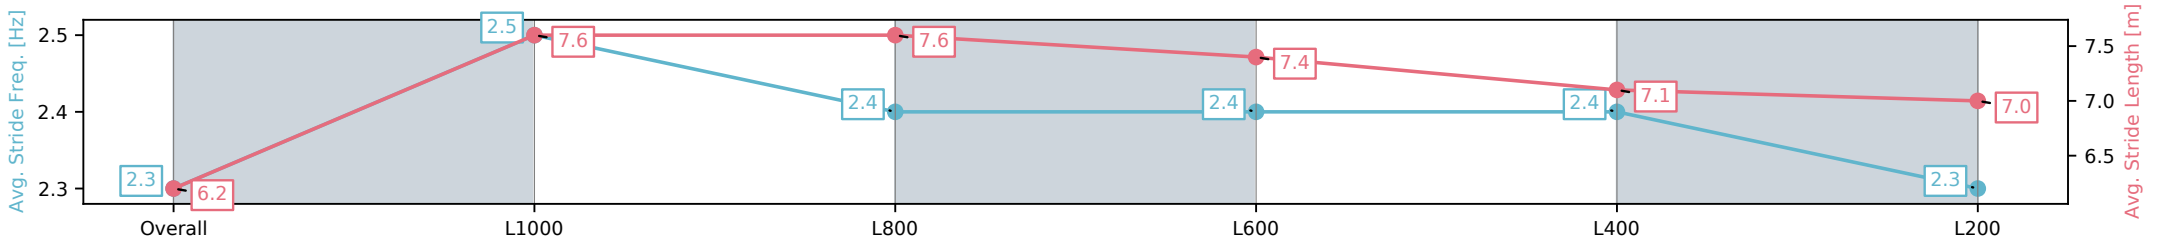

Morphettville SA - Professional

Race 9: Sportsbet Same Race Multi Handicap - 1200m

26 October 2024 - 5:33PM

Track Rating: Good 4, Weather: Fine, Rail Position: +6m 1200m-W/ Post, +3m Remainder

Section	Overall	L1000	L800	L600	L400	L200
Section Times	1:10.52 [13] (0:14.06)	0:56.46 [5] (0:10.36)	0:46.10 [2] (0:10.81)	0:35.29 [2] (0:11.13)	0:24.16 [3] (0:11.62)	0:12.54 [12] (0:12.54)
Average Speed [km/h]	51.2	69.5	67.3	65.2	62.1	57.4
Top Speed [km/h]	67.7	70.6	68.4	66.6	63.4	60.8
Avg. Dist. to Rail [m]	11.3	7.1	2.9	1.2	2.3	2.7
Avg. Stride Freq. [Hz]	2.3	2.5	2.4	2.4	2.4	2.3
Avg. Stride Length [m]	6.2	7.6	7.6	7.4	7.1	7.0

- [ ] Ranking at each section and finish
- :-:- No data available at this section
- NA No data available