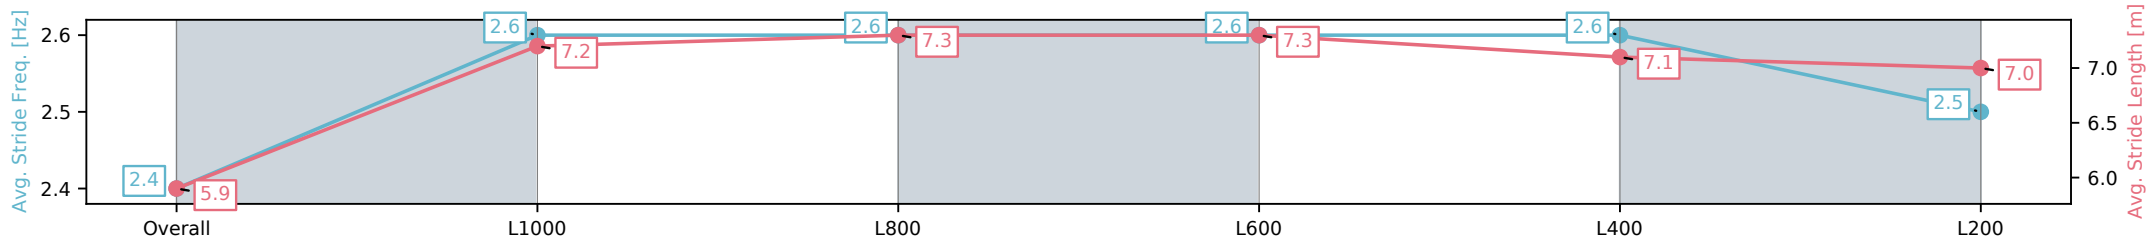

Morphettville SA - Professional

Race 9: Sportsbet Same Race Multi Handicap - 1200m

26 October 2024 - 5:33PM

Track Rating: Good 4, Weather: Fine, Rail Position: +6m 1200m-W/  
Post, +3m Remainder

Section	Overall	L1000	L800	L600	L400	L200
Section Times	1:09.20 [4] (0:14.42)	0:54.78 [12] (0:10.54)	0:44.24 [12] (0:10.82)	0:33.42 [12] (0:11.07)	0:22.35 [12] (0:10.87)	0:11.48 [6] (0:11.48)
Average Speed [km/h]	50.0	68.4	67.8	67.0	66.8	62.8
Top Speed [km/h]	66.5	69.5	68.4	68.2	68.2	66.4
Avg. Dist. to Rail [m]	12.5	5.9	5.0	5.6	8.5	7.6
Avg. Stride Freq. [Hz]	2.4	2.6	2.6	2.6	2.6	2.5
Avg. Stride Length [m]	5.9	7.2	7.3	7.3	7.1	7.0