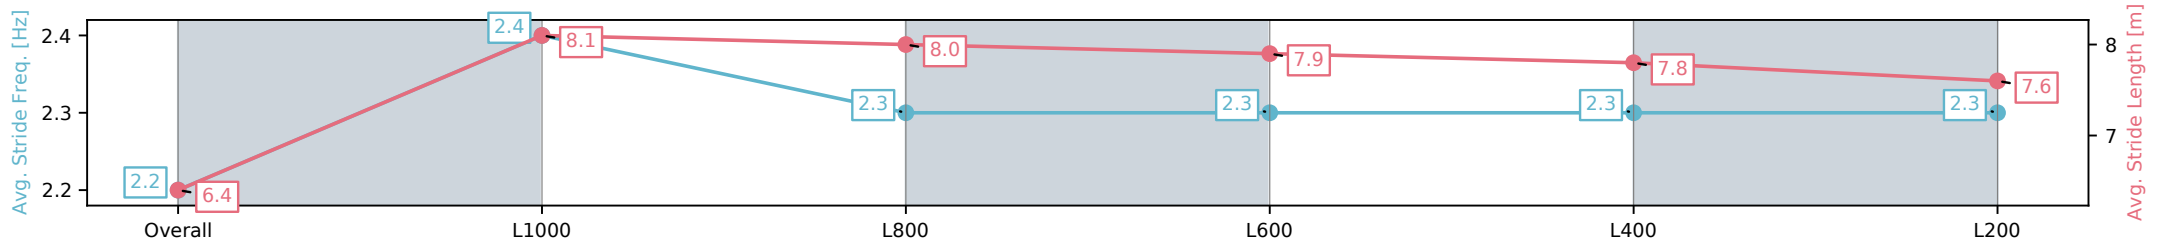

- [ ] Ranking at each section and finish
- :-:- No data available at this section
- NA No data available

Horse/Jockey Name	ANNIE'S ROSE/Justin Potter
Finish Rank	9
Fastest Section Time (Section)	0:10.49 (L1000)
Top Speed [km/h] (Section)	69.1 (Overall)
Race State	Finished

Morphettville SA - Professional

Race 9: Sportsbet Same Race Multi Handicap - 1200m

26 October 2024 - 5:33PM

Track Rating: Good 4, Weather: Fine, Rail Position: +6m 1200m-W/  
Post, +3m Remainder

Section	Overall	L1000	L800	L600	L400	L200
Section Times	1:09.42 [9] (0:14.35)	0:55.07 [10] (0:10.49)	0:44.58 [7] (0:10.73)	0:33.85 [8] (0:11.01)	0:22.84 [7] (0:11.18)	0:11.66 [7] (0:11.66)
Average Speed [km/h]	50.2	68.6	67.3	65.6	64.7	61.7
Top Speed [km/h]	68.9	69.1	68.6	66.3	65.3	64.3
Avg. Dist. to Rail [m]	3.2	0.9	0.8	0.7	2.2	2.1
Avg. Stride Freq. [Hz]	2.2	2.4	2.3	2.3	2.3	2.3
Avg. Stride Length [m]	6.4	8.1	8.0	7.9	7.8	7.6